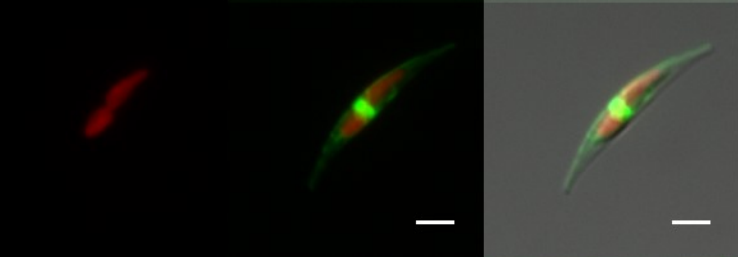

GFP

Chlorophyll

Merge

Merge + DIC

0 h

6 h

24 h

264 h