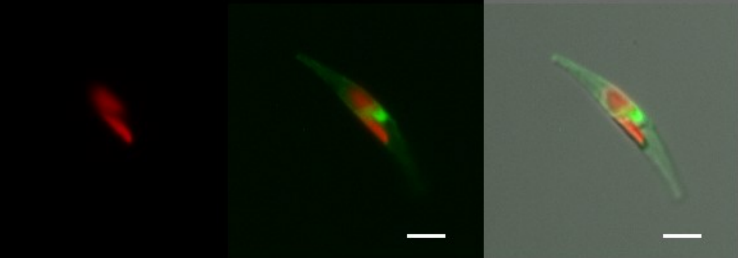

GFP

Chlorophyll

Merge

Merge + DIC

0 h

6 h

24 h

264 h