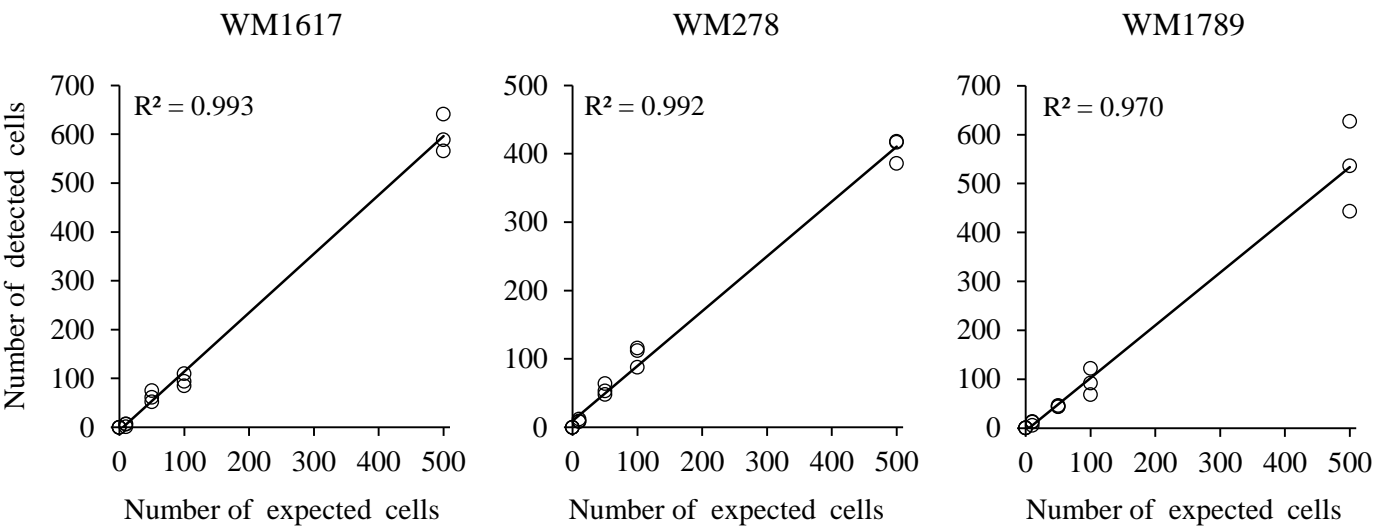

# Supplementary Figure 1

WM1617 spiked	Median [range]	Average recovery %
0	0	100
10	6 [1,7]	47
50	61 [52,75]	125
100	94 [85,110]	96
500	589 [565,641]	120

WM278 spiked	Median [range]	Average recovery %
0	0	100
10	9 [8,12]	97
50	53 [48,64]	110
100	112 [88,116]	105
500	417 [386,418]	81.4

WM1789 spiked	Median [range]	Average recovery %
0	0	100
10	12 [5,13]	100
50	44 [43,46]	89
100	92 [68,120]	93
500	536 [443,627]	107