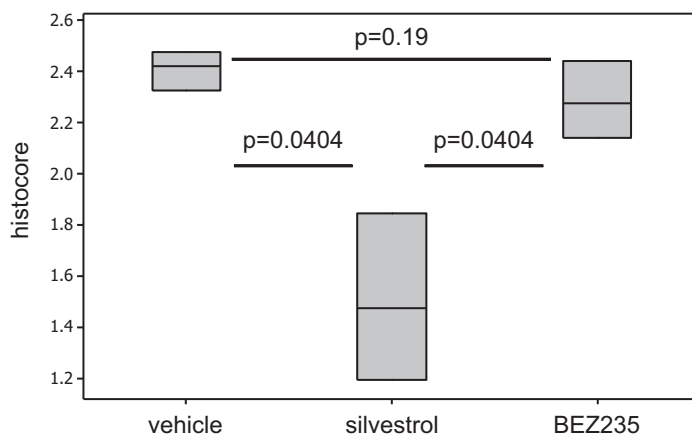

**A**

APC<sup>flox</sup>

Vehicle

BEZ235

Silvestrol

WT

WT Vehicle

WT Silvestrol

**B**

0 = no stain  
 1 = weak stain  
 2 = moderate stain  
 3 = strong stain