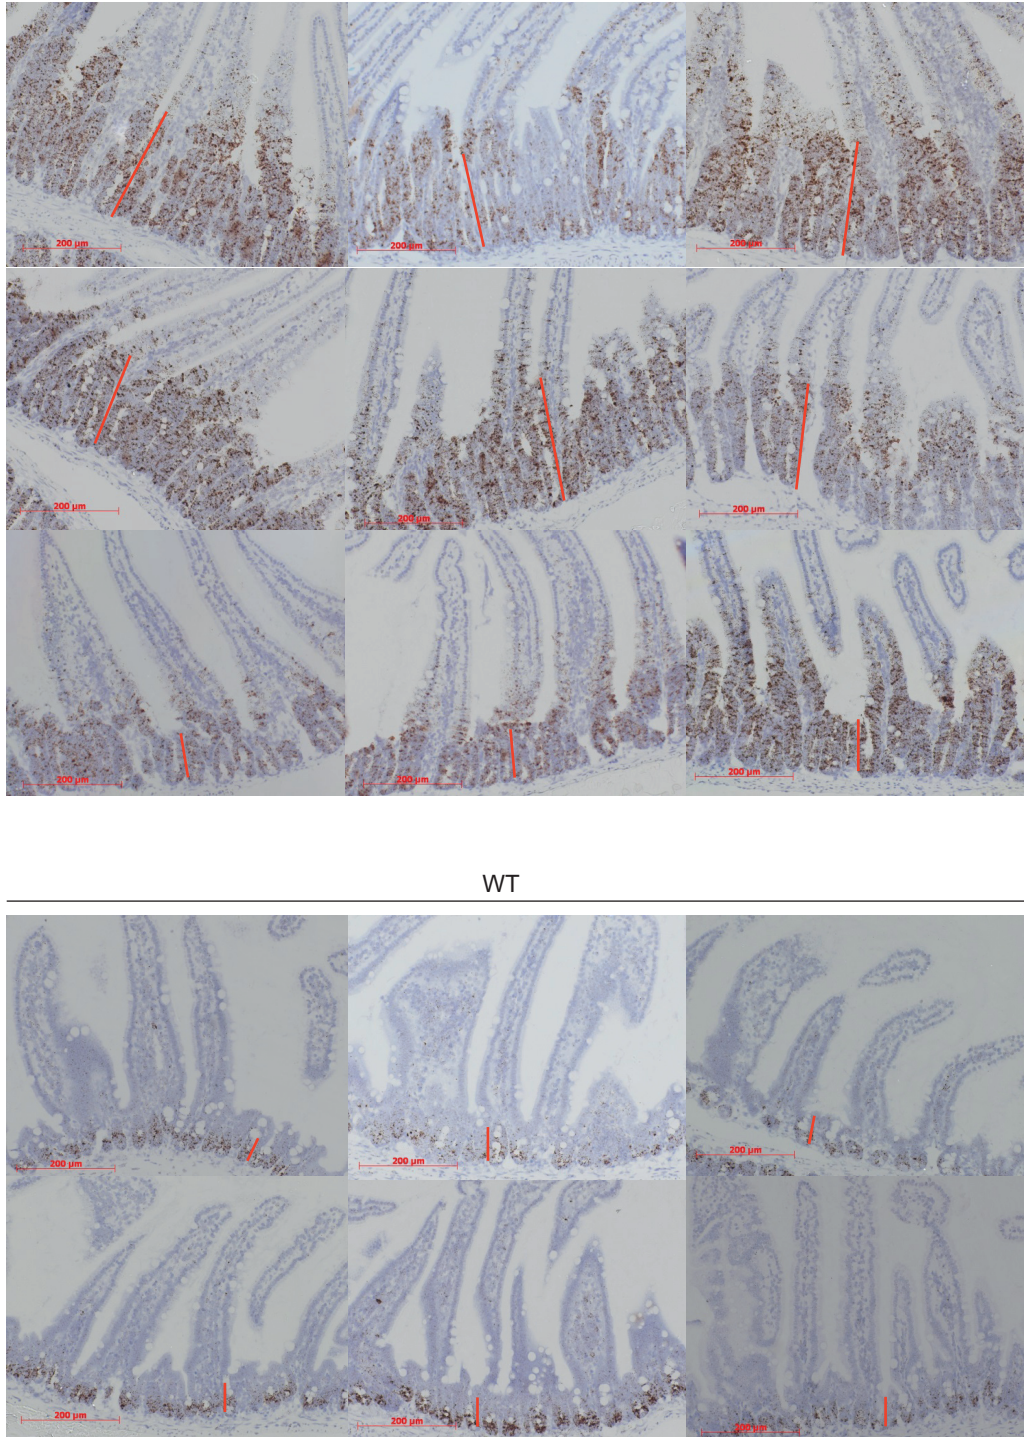

**A**

APC<sup>flox</sup>

Vehicle

BEZ235

Silvestrol

WT

WT Vehicle

WT Silvestrol

**B**

0 = no stain  
 1 = weak stain  
 2 = moderate stain  
 3 = strong stain