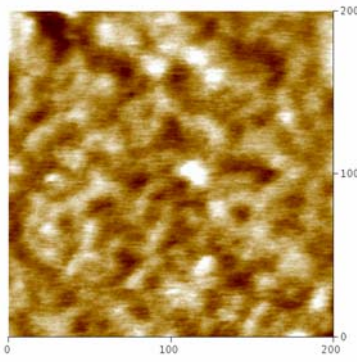

**Au**

**1G**

Digital Instruments NanoScope  
 Scan size 200.0 nm  
 Scan rate 1.001 Hz  
 Number of samples 256  
 Image Data Height  
 Data scale 1.0000 nm

**1G**

**8G**

Digital Instruments NanoScope  
 Scan size 200.0 nm  
 Scan rate 0.7978 Hz  
 Number of samples 256  
 Image Data Height  
 Data scale 1.000 nm

**8G**

**G<sub>3</sub>C-ds**

Digital Instruments NanoScope  
 Scan size 300.0 nm  
 Scan rate 2.001 Hz  
 Number of samples 256  
 Image Data Height  
 Data scale 1.000 nm

**G<sub>3</sub>C-ds**