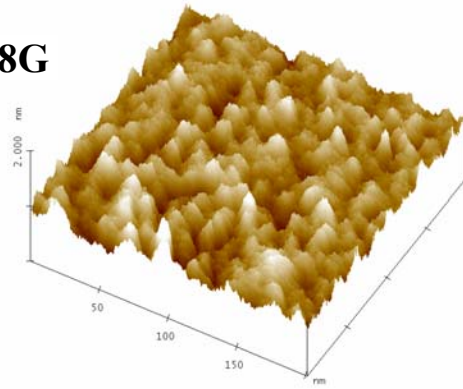

**Au**

**1G**

Digital Instruments NanoScope  
 Scan size 200.0 nm  
 Scan rate 1.001 Hz  
 Number of samples 256  
 Image Data Height  
 Data scale 1.0000 nm

**1G**

**8G**

Digital Instruments NanoScope  
 Scan size 200.0 nm  
 Scan rate 0.7978 Hz  
 Number of samples 256  
 Image Data Height  
 Data scale 1.000 nm

**8G**

**G<sub>3</sub>C-ds**

Digital Instruments NanoScope  
 Scan size 300.0 nm  
 Scan rate 2.001 Hz  
 Number of samples 256  
 Image Data Height  
 Data scale 1.000 nm

**G<sub>3</sub>C-ds**