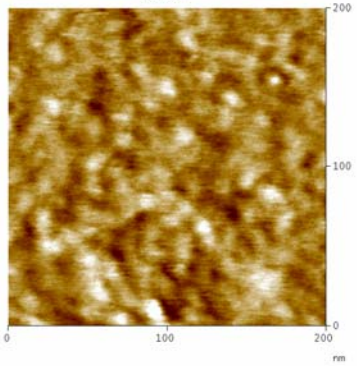

**Au**

**1G**

Digital Instruments NanoScope  
 Scan size 200.0 nm  
 Scan rate 1.001 Hz  
 Number of samples 256  
 Image Data Height  
 Data scale 1.0000 nm

**1G**

**8G**

Digital Instruments NanoScope  
 Scan size 200.0 nm  
 Scan rate 0.7978 Hz  
 Number of samples 256  
 Image Data Height  
 Data scale 1.000 nm

**8G**

**G<sub>3</sub>C-ds**

Digital Instruments NanoScope  
 Scan size 300.0 nm  
 Scan rate 2.001 Hz  
 Number of samples 256  
 Image Data Height  
 Data scale 1.000 nm

**G<sub>3</sub>C-ds**