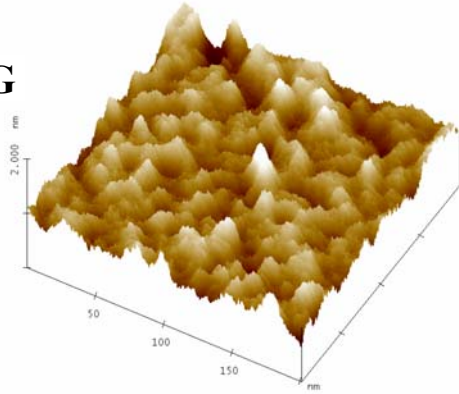

**Au**

**1G**

Digital Instruments NanoScope  
 Scan size 200.0 nm  
 Scan rate 1.001 Hz  
 Number of samples 256  
 Image Data Height  
 Data scale 1.0000 nm

**1G**

**8G**

Digital Instruments NanoScope  
 Scan size 200.0 nm  
 Scan rate 0.7978 Hz  
 Number of samples 256  
 Image Data Height  
 Data scale 1.000 nm

**8G**

**G<sub>3</sub>C-ds**

Digital Instruments NanoScope  
 Scan size 300.0 nm  
 Scan rate 2.001 Hz  
 Number of samples 256  
 Image Data Height  
 Data scale 1.000 nm

**G<sub>3</sub>C-ds**