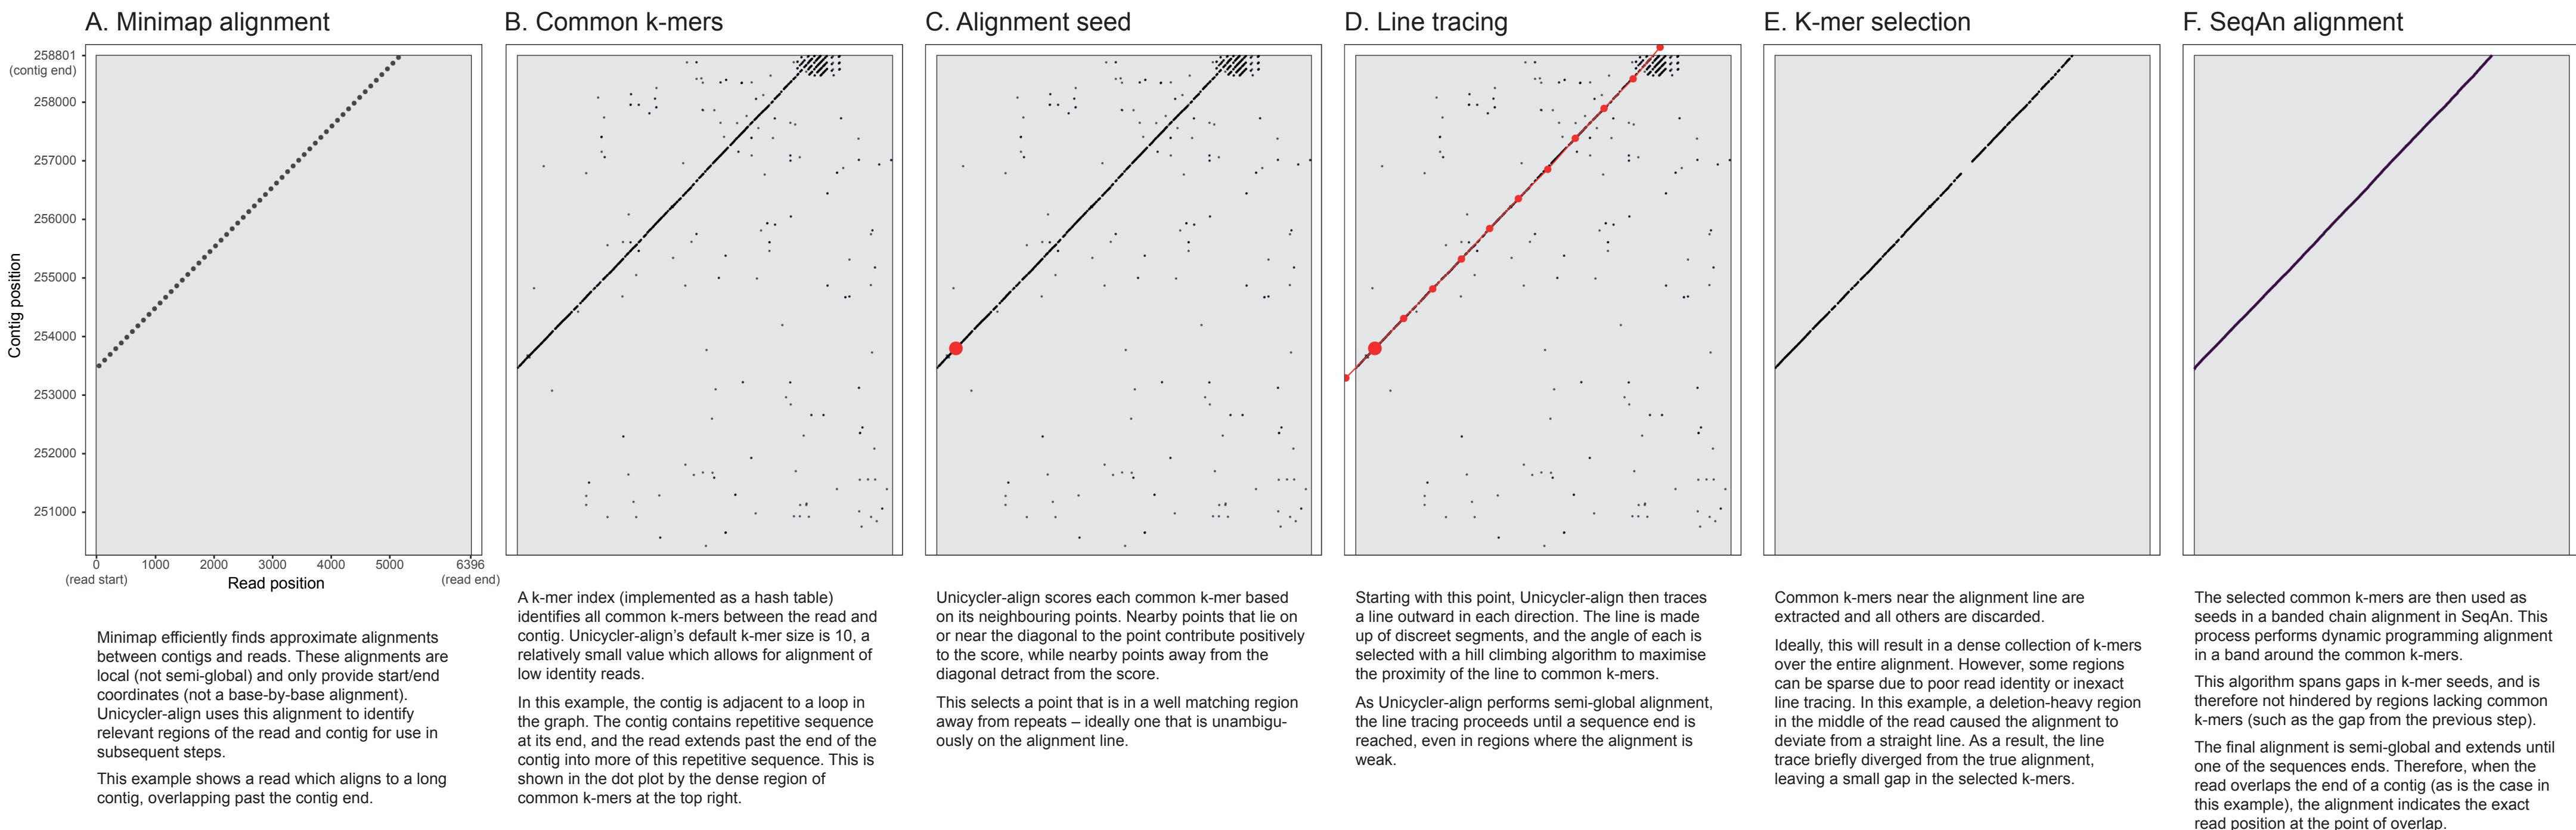

Semi-global read alignment in Unicycler-align

Comparison of long-read alignment tools