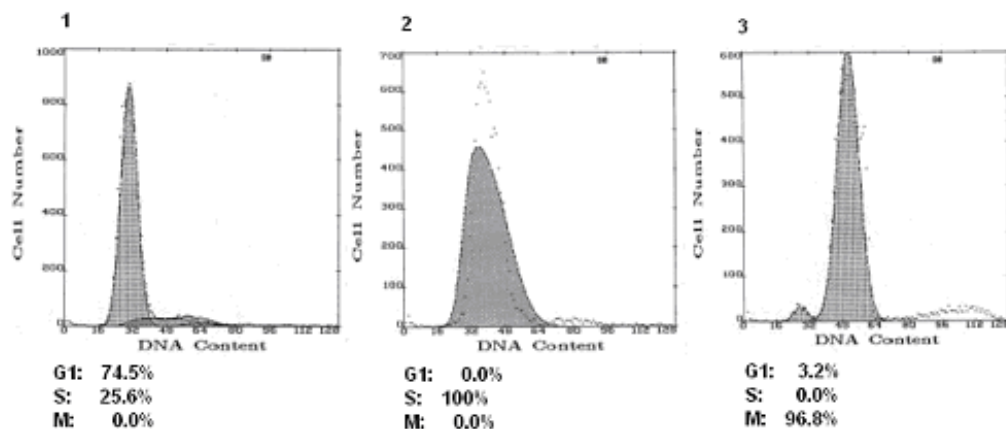

A**B**

Total Events: 30,000

Region	Events %	Gaed	X Mean	X Geo Mean
R1	29	0.10	160.36	88.25