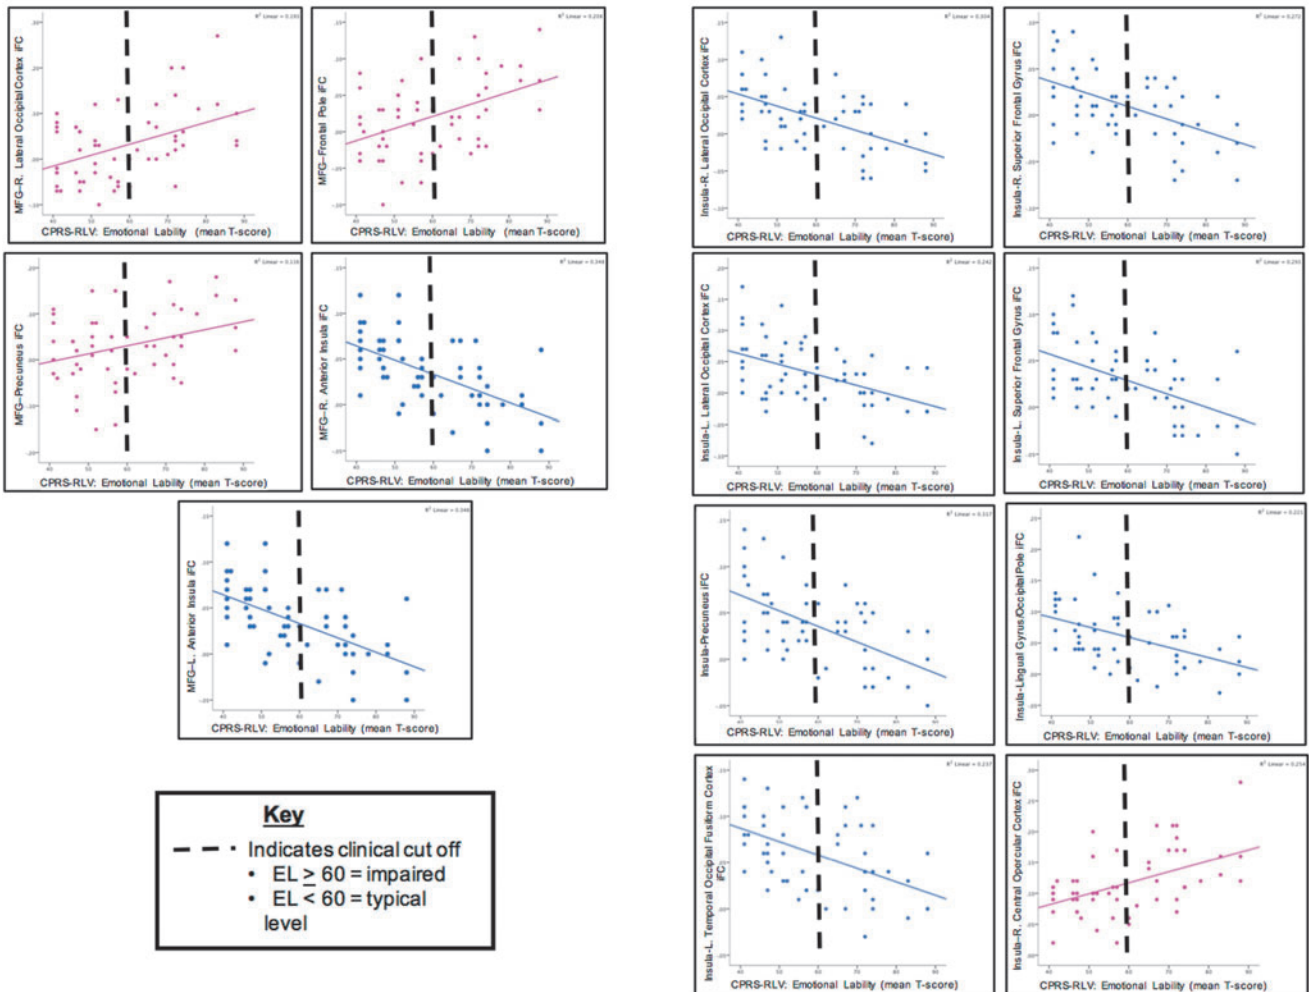

Supplementary Data

Parametric Analyses

Middle Frontal Gyrus (MFG)

L. Posterior Insula

SUPPLEMENTARY FIG. S1. Scatterplots show the relations between EL ratings and iFC between MFG and PI and each of the cluster emerging from parametric analyses. EL, emotional lability; iFC, intrinsic functional connectivity; MFG, middle frontal gyrus; PI, posterior insula.