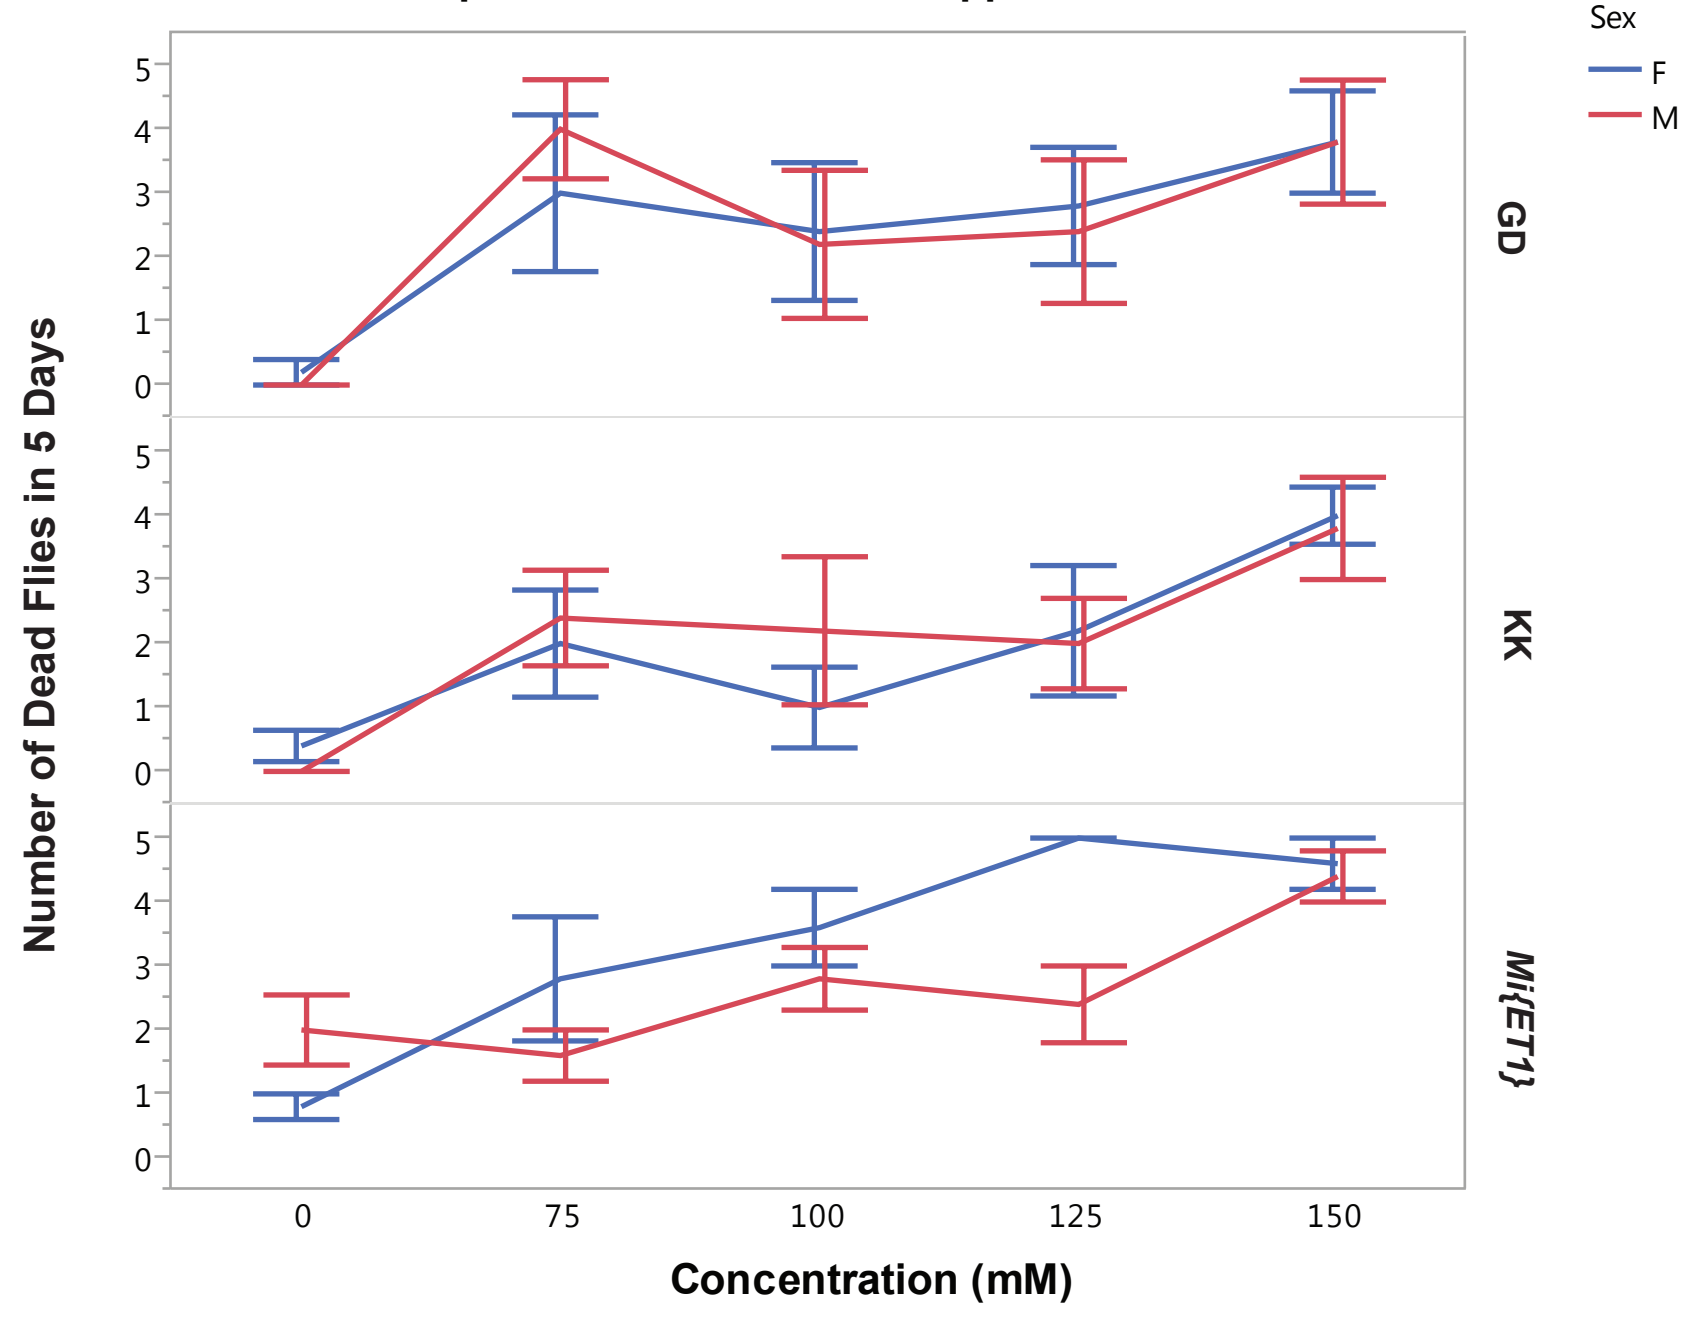

Dose-response Curve for Lead Supplemented Medium

Dose-response Curve for Cd Supplemented Medium