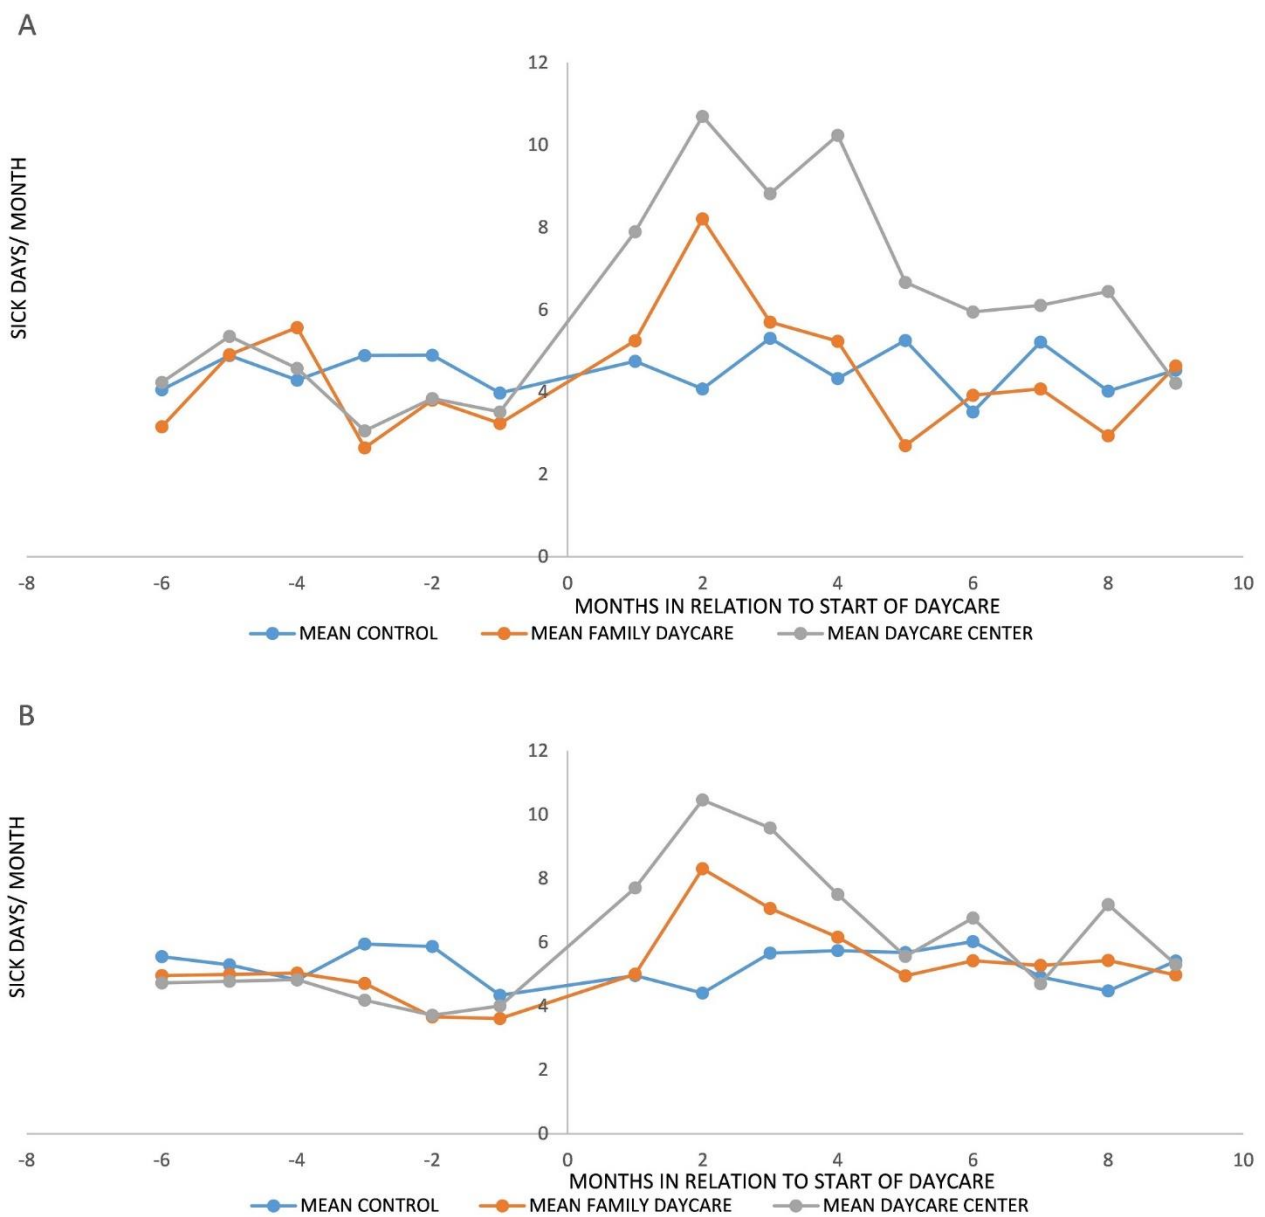

Supplemental material: figures S1 and S2.

Figure S1. Mean sick days per month according to daycare groups in relation to start of daycare. Negative months denote the period prior to start of daycare. Data are shown for children with older siblings (A) and for children without older siblings (B).

Figure S2. Mean sick days per month according to daycare groups in relation to start of daycare. Negative months denote the period prior to start of daycare. Data are shown for children of mothers with lower (A) and higher (B) post-secondary education.