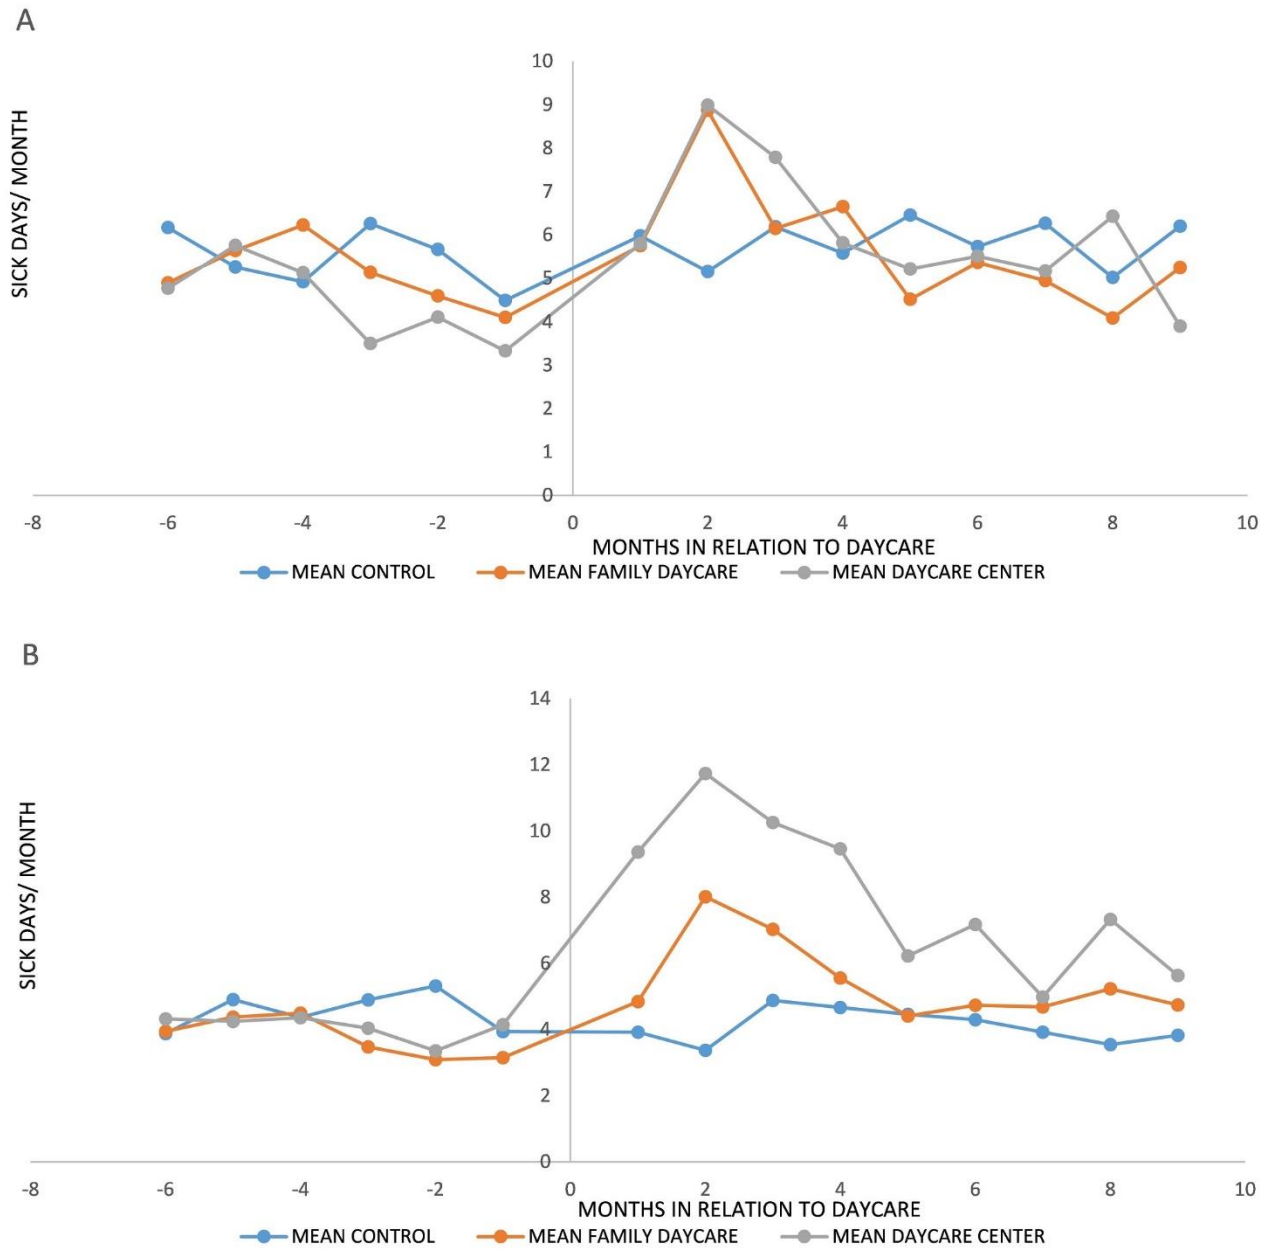

Supplemental material: figures S1 and S2.

Figure S1. Mean sick days per month according to daycare groups in relation to start of daycare. Negative months denote the period prior to start of daycare. Data are shown for children with older siblings (A) and for children without older siblings (B).

Figure S2. Mean sick days per month according to daycare groups in relation to start of daycare. Negative months denote the period prior to start of daycare. Data are shown for children of mothers with lower (A) and higher (B) post-secondary education.