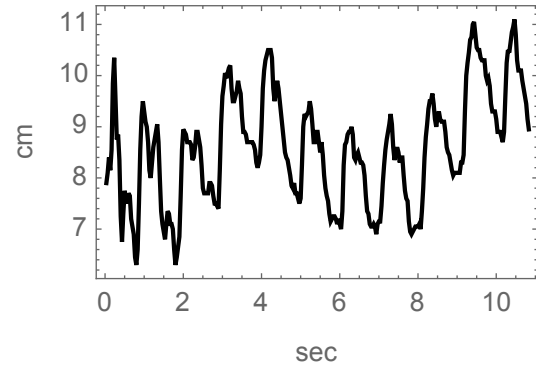

Lateral Ventricle

CSF Pressure

Ventricule Wall

Third Ventricle

CSF Pressure

Ventricule Wall

Lateral and Third Ventricle neuro-endoscope views with CSF and wall speed data for h3.