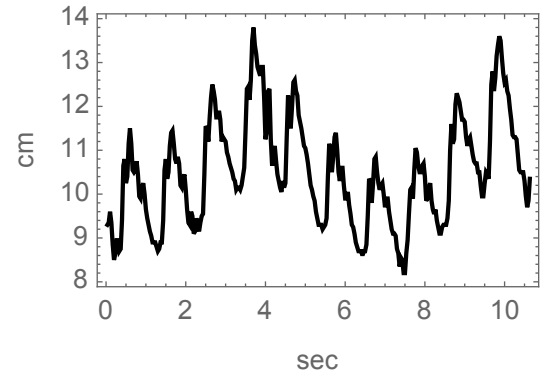

Lateral Ventricle

CSF Pressure

Ventricule Wall

Third Ventricle

CSF Pressure

Ventricule Wall

Lateral and Third Ventricle neuro-endoscope views with CSF and wall speed data for h3.