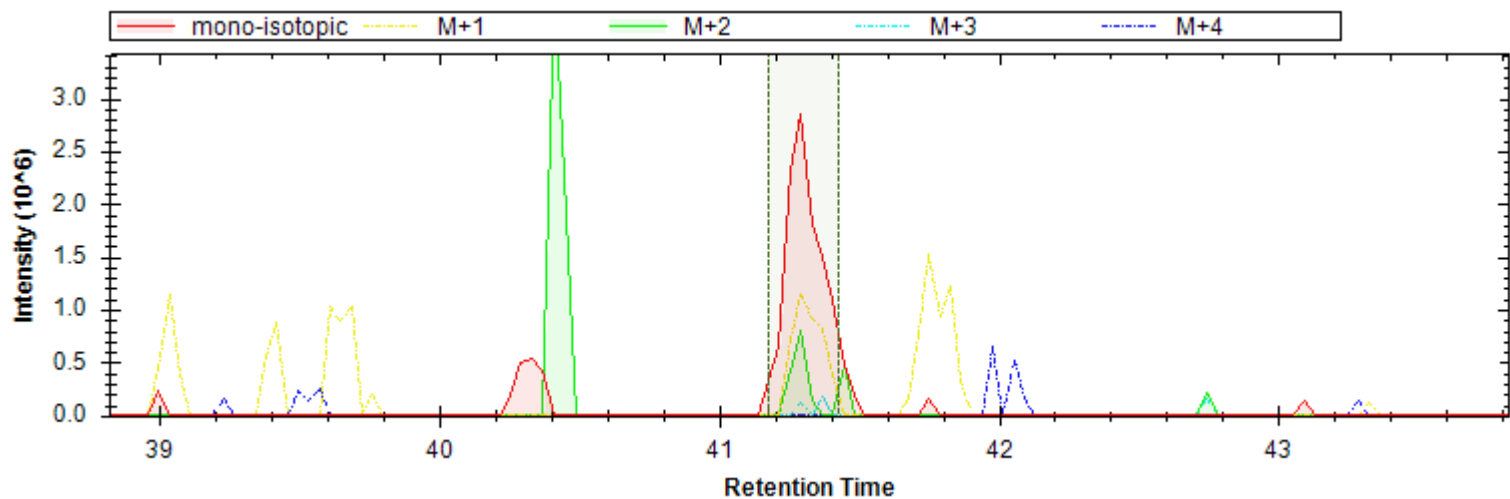

[y10++ -H3PO4] - 581.793 m/z	[y3+] - 403.212 m/z	[y5+ -H3PO4] - 571.302 m/z
[y6+ -H3PO4] - 708.361 m/z	[y8+ -H3PO4] - 937.467 m/z	[y10+++] - 420.857 m/z
[y4+ -H3PO4] - 472.234 m/z	[y11++ -H3PO4] - 617.312 m/z	[y10++] - 630.781 m/z
[b5+] - 469.241 m/z	[y6+] - 806.338 m/z	[y7+ -H3PO4] - 836.420 m/z
[y8++] - 518.226 m/z	[y9+ -H3PO4] - 1065.526 m/z	[y10+++ -NH3] - 415.181 m/z
[y4+] - 570.211 m/z	[y5+] - 669.279 m/z	[y8+] - 1035.444 m/z