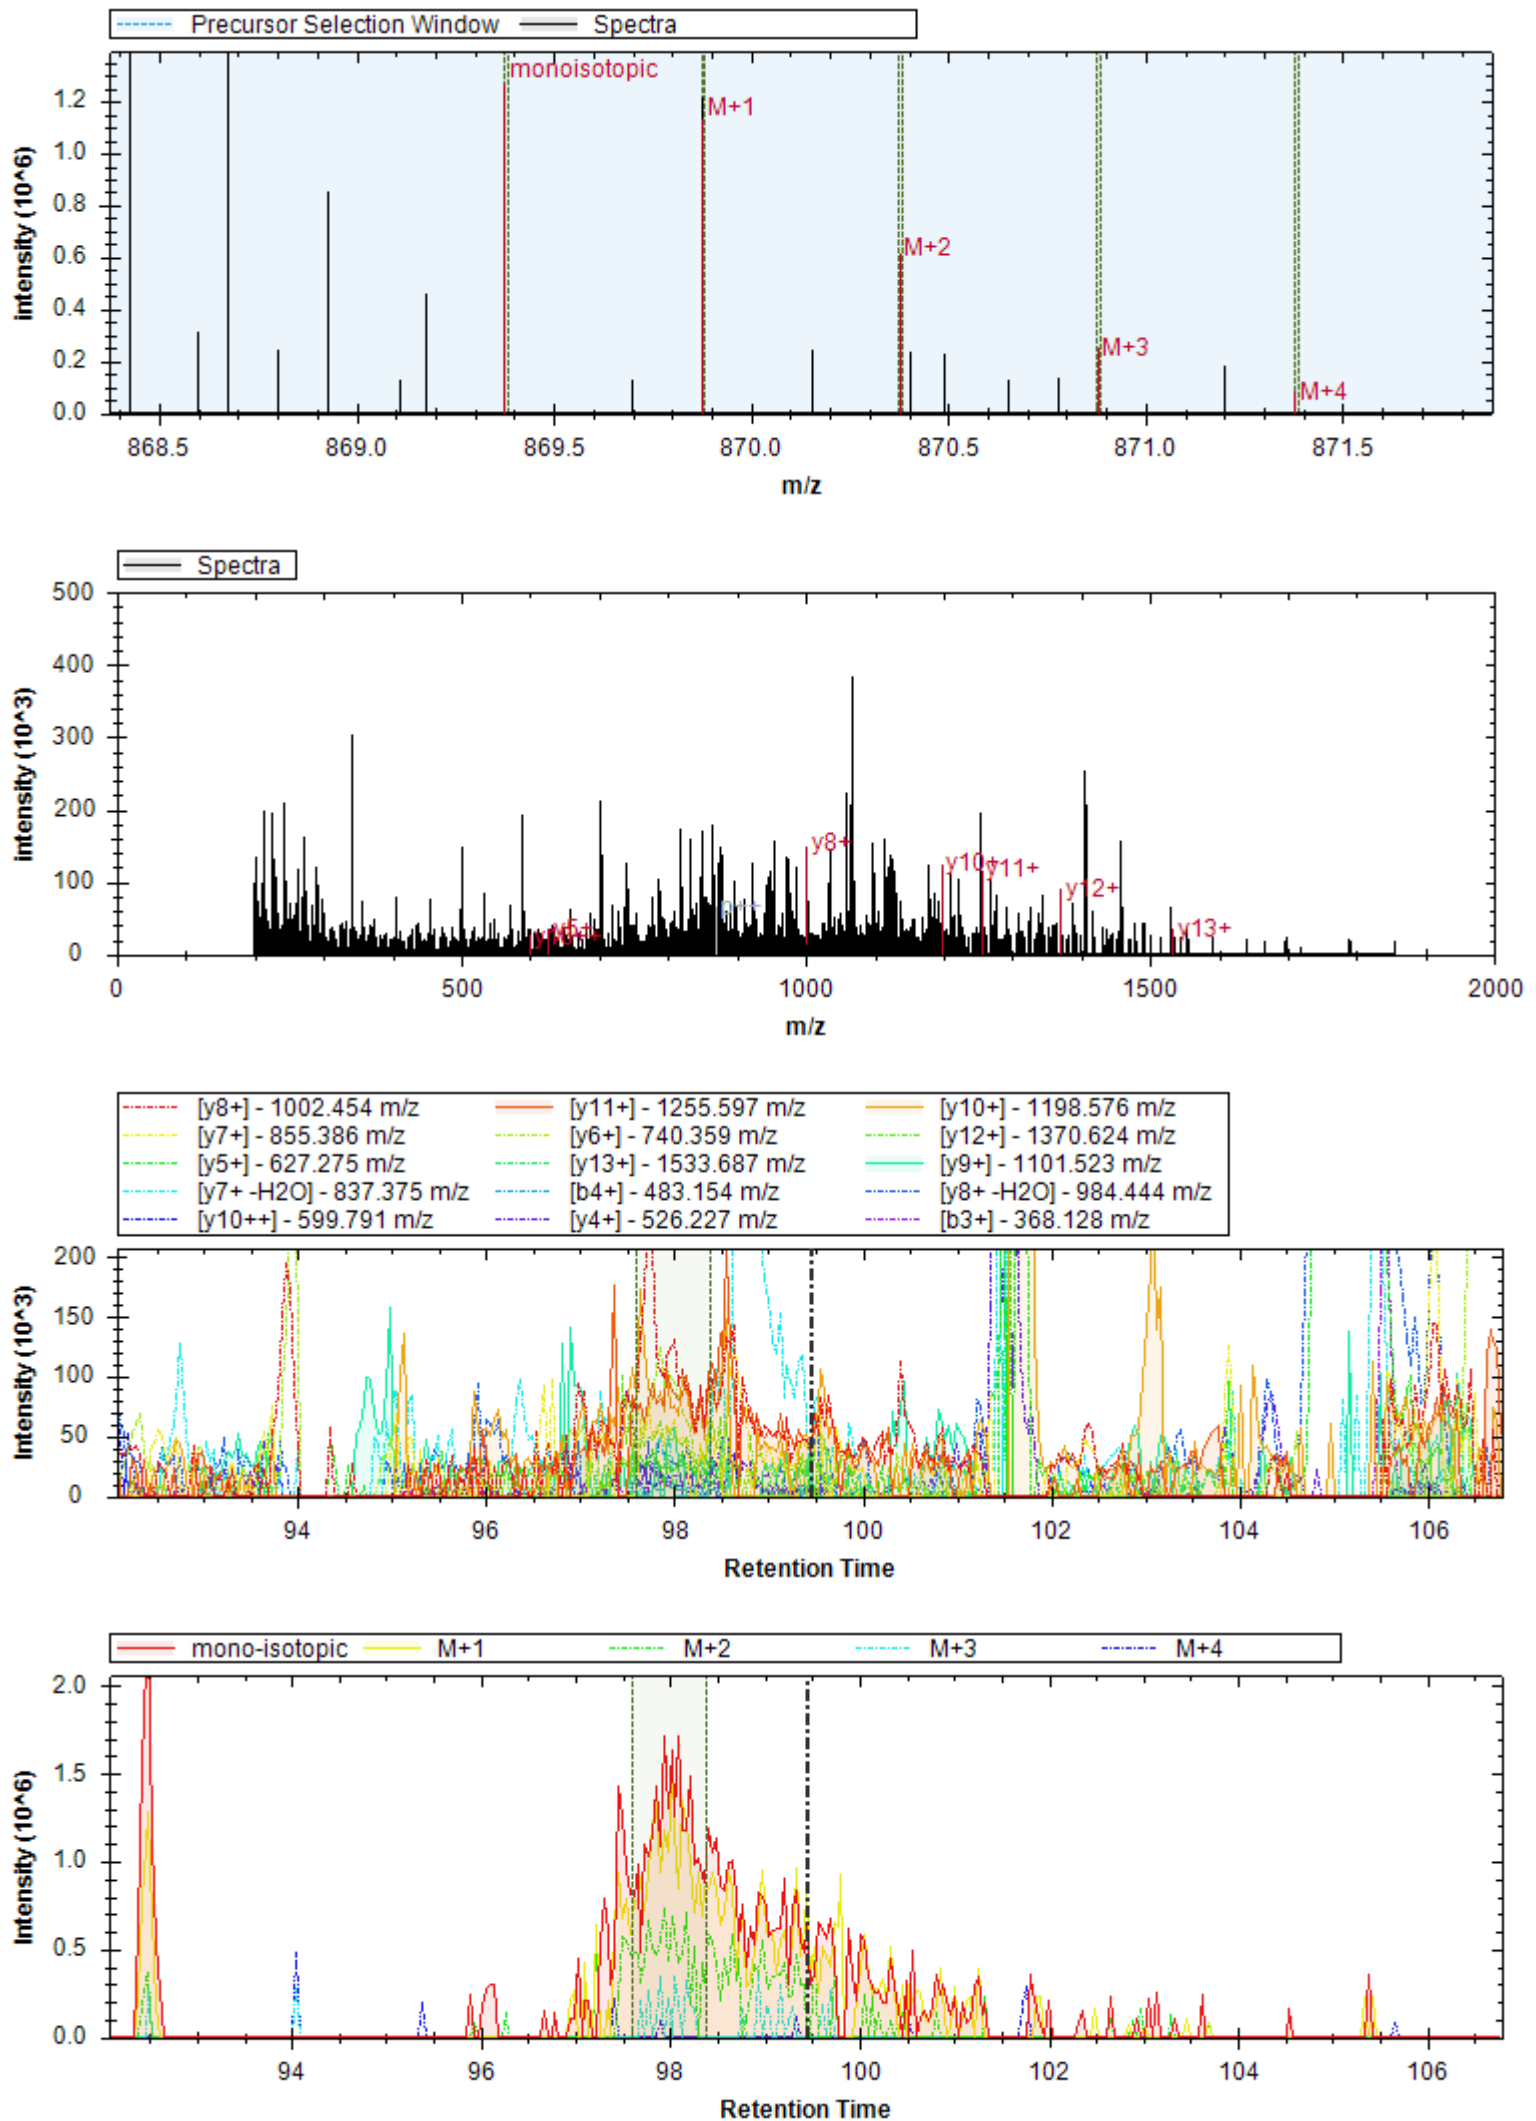

[y20++ -H3PO4] - 1065.047 m/z	[y8+] - 959.460 m/z	[y8+ -H3PO4] - 861.483 m/z
[y19++ -H3PO4] - 1014.523 m/z	[y20++] - 1114.036 m/z	[y13+ -H3PO4] - 1426.769 m/z
[y4+] - 501.303 m/z	[y22++ -H3PO4] - 1143.092 m/z	[y22++] - 1192.081 m/z
[y13++] - 762.877 m/z	[y13+] - 1524.746 m/z	[y16++ -H3PO4] - 871.478 m/z
[y19++] - 1063.512 m/z	[b5+] - 398.240 m/z	[y21++] - 1163.570 m/z
[y7+ -H3PO4] - 764.430 m/z	[y8+ -H2O] - 941.449 m/z	[y8++] - 480.234 m/z
[y18++] - 1035.001 m/z	[y23++] - 1241.615 m/z	[y16++] - 920.466 m/z
[y12++ -H3PO4] - 665.362 m/z	[y17++] - 977.980 m/z	[b6+] - 499.288 m/z
[y15+ -H3PO4] - 1628.864 m/z		