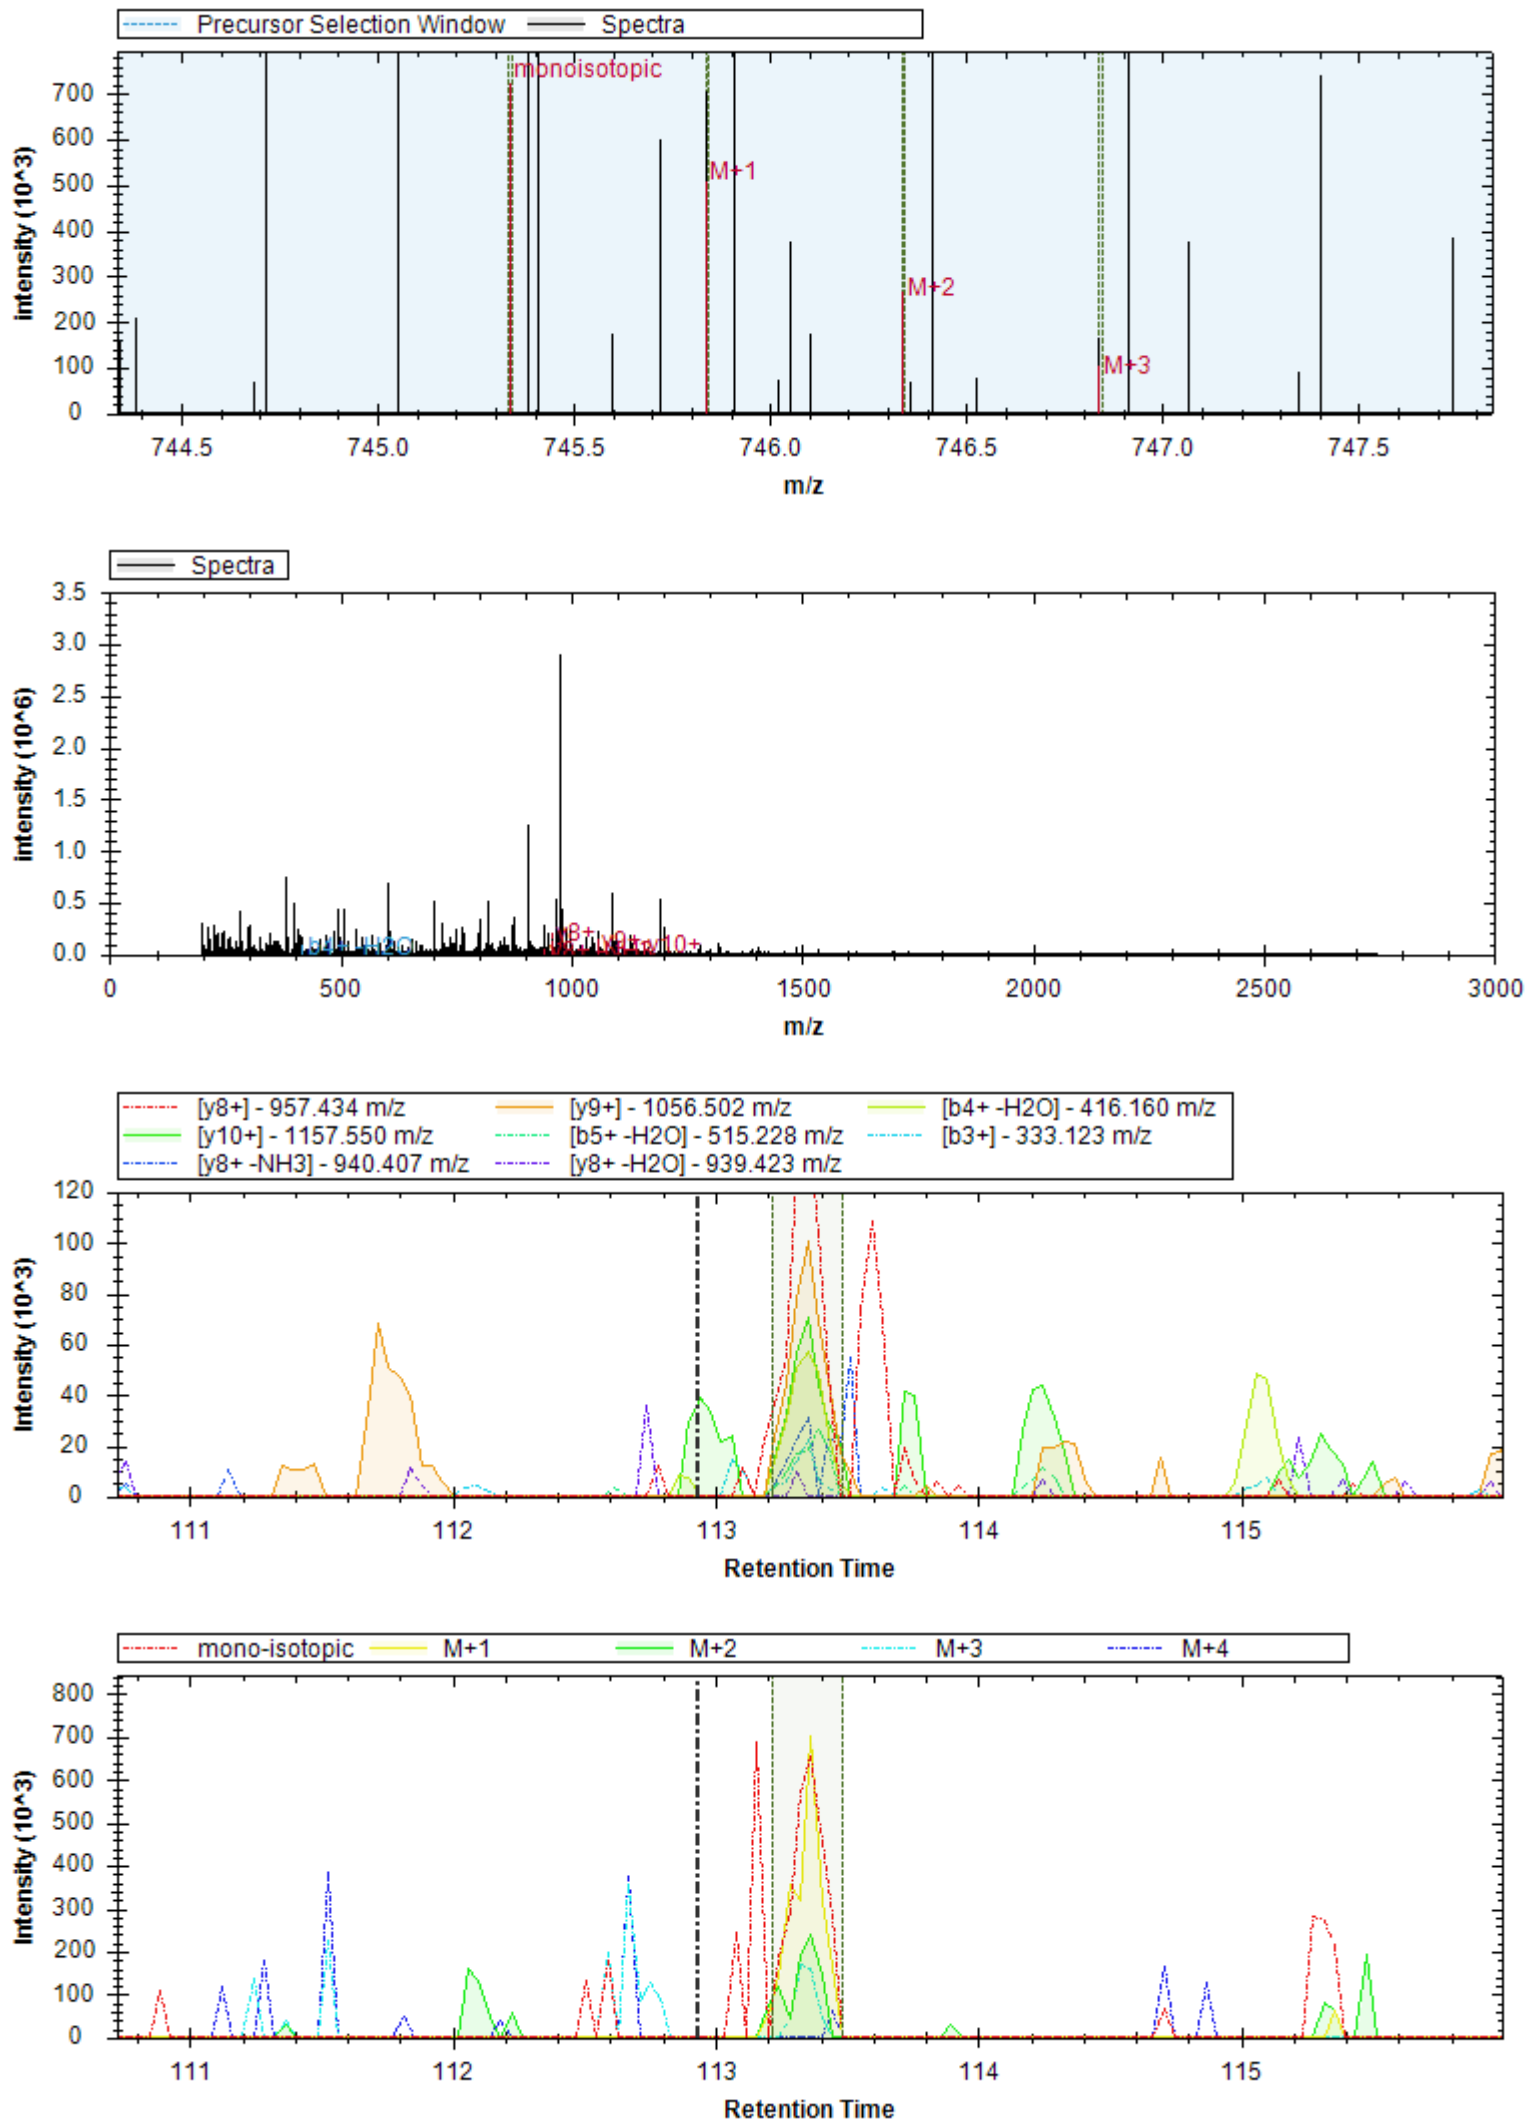

- | | | |
|-----------------------------|------------------------------|----------------------------|
| [y7+] - 671.347 m/z | [y10+ -H3PO4] - 894.443 m/z | [y4+] - 416.225 m/z |
| [y10+] - 992.420 m/z | [y10++] - 496.714 m/z | [b3+] - 308.124 m/z |
| [y11+ -H3PO4] - 981.475 m/z | [y12+ -H3PO4] - 1068.507 m/z | [y9+ -H3PO4] - 797.390 m/z |
| [y11++] - 540.230 m/z | [y11+] - 1079.452 m/z | [y7+ -H2O] - 653.337 m/z |
| [y8+ -H3PO4] - 740.369 m/z | [y12+] - 1166.484 m/z | [y10+ -H2O] - 1072.209 m/z |
| [b4+ -H2O] - 377.146 m/z | [y5+] - 517.273 m/z | [y10+ -NH3] - 975.393 m/z |
| [b4+] - 395.156 m/z | | |