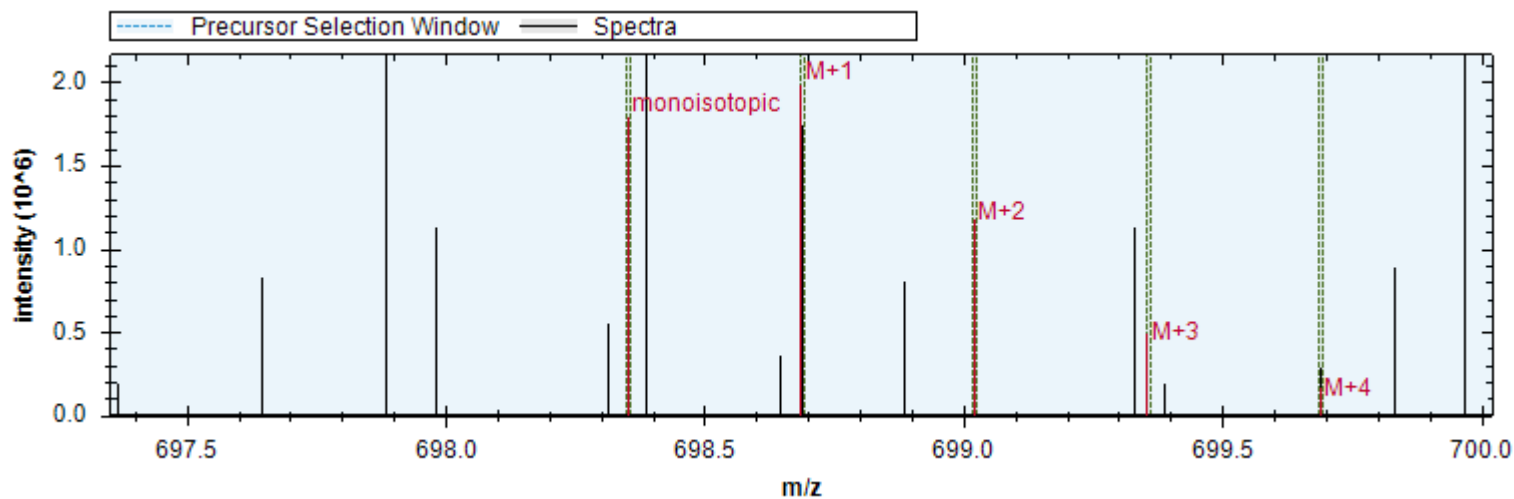

- | | | |
|-------------------------------|------------------------------|-------------------------------|
| [y20+++ -H3PO4] - 688.005 m/z | [y5+] - 583.295 m/z | [y21+++ -H3PO4] - 717.016 m/z |
| [y6+] - 720.354 m/z | [y4+] - 446.236 m/z | [y8++] - 458.741 m/z |
| [y18++ -H3PO4] - 914.454 m/z | [y19+++] - 666.309 m/z | [y18+++] - 642.630 m/z |
| [y19++ -H3PO4] - 949.972 m/z | [y15++ -H3PO4] - 779.382 m/z | [y7+] - 819.422 m/z |
| [y3+] - 375.199 m/z | [y20+++] - 720.664 m/z | [y15++] - 828.370 m/z |
| [y10+ -H3PO4] - 1042.518 m/z | [b17++] - 889.407 m/z | |