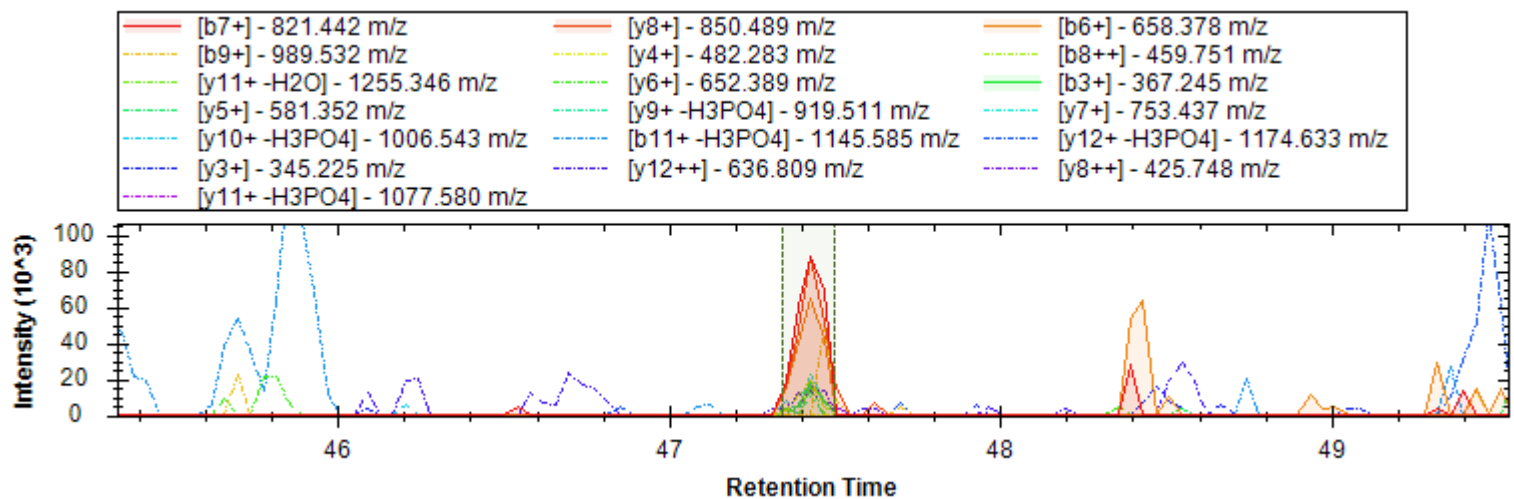

- | | | |
|-------------------------------|------------------------------|-------------------------------|
| [y20+++ -H3PO4] - 688.005 m/z | [y5+] - 583.295 m/z | [y21+++ -H3PO4] - 717.016 m/z |
| [y6+] - 720.354 m/z | [y4+] - 446.236 m/z | [y8++] - 458.741 m/z |
| [y18++ -H3PO4] - 914.454 m/z | [y19+++] - 666.309 m/z | [y18+++] - 642.630 m/z |
| [y19++ -H3PO4] - 949.972 m/z | [y15++ -H3PO4] - 779.382 m/z | [y7+] - 819.422 m/z |
| [y3+] - 375.199 m/z | [y20+++] - 720.664 m/z | [y15++] - 828.370 m/z |
| [y10+ -H3PO4] - 1042.518 m/z | [b17++] - 889.407 m/z | |