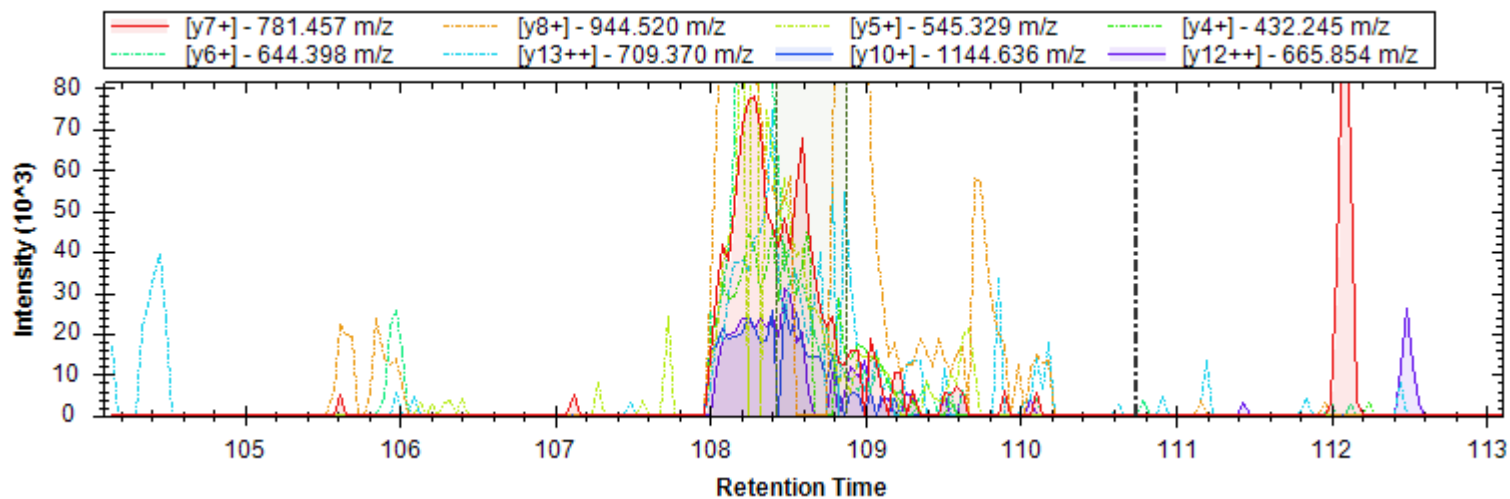

[y8+ -H3PO4] - 868.500 m/z	[b7+ -H3PO4] - 723.390 m/z	[y3+] - 345.213 m/z
[y8+] - 966.477 m/z	[y6+ -H3PO4] - 683.420 m/z	[y5+ -H3PO4] - 570.336 m/z
[y9++ -H3PO4] - 498.783 m/z	[b4+] - 385.183 m/z	[b6+] - 654.368 m/z
[y5+] - 668.313 m/z	[b9+ -H3PO4] - 921.490 m/z	[y8+ -H2O] - 948.466 m/z
[y7+ -H3PO4] - 811.479 m/z	[b9+ -NH3] - 1100.240 m/z	[y4+ -H3PO4] - 414.235 m/z