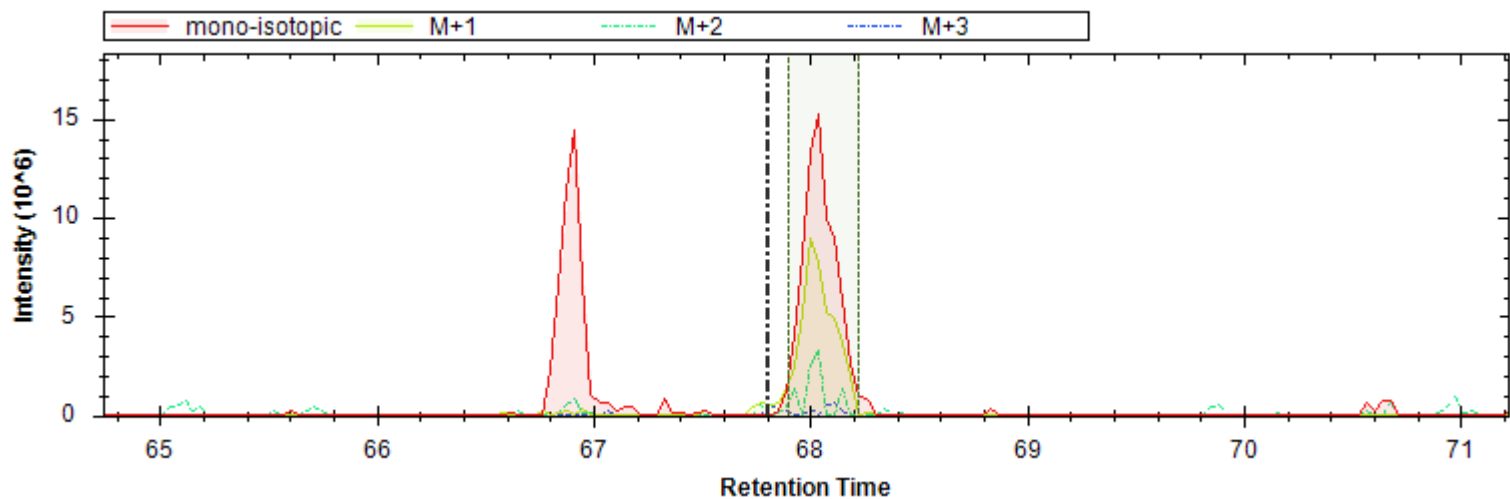

[y8+ -H3PO4] - 868.500 m/z	[b7+ -H3PO4] - 723.390 m/z	[y3+] - 345.213 m/z
[y8+] - 966.477 m/z	[y6+ -H3PO4] - 683.420 m/z	[y5+ -H3PO4] - 570.336 m/z
[y9++ -H3PO4] - 498.783 m/z	[b4+] - 385.183 m/z	[b6+] - 654.368 m/z
[y5+] - 668.313 m/z	[b9+ -H3PO4] - 921.490 m/z	[y8+ -H2O] - 948.466 m/z
[y7+ -H3PO4] - 811.479 m/z	[b9+ -NH3] - 1100.240 m/z	[y4+ -H3PO4] - 414.235 m/z