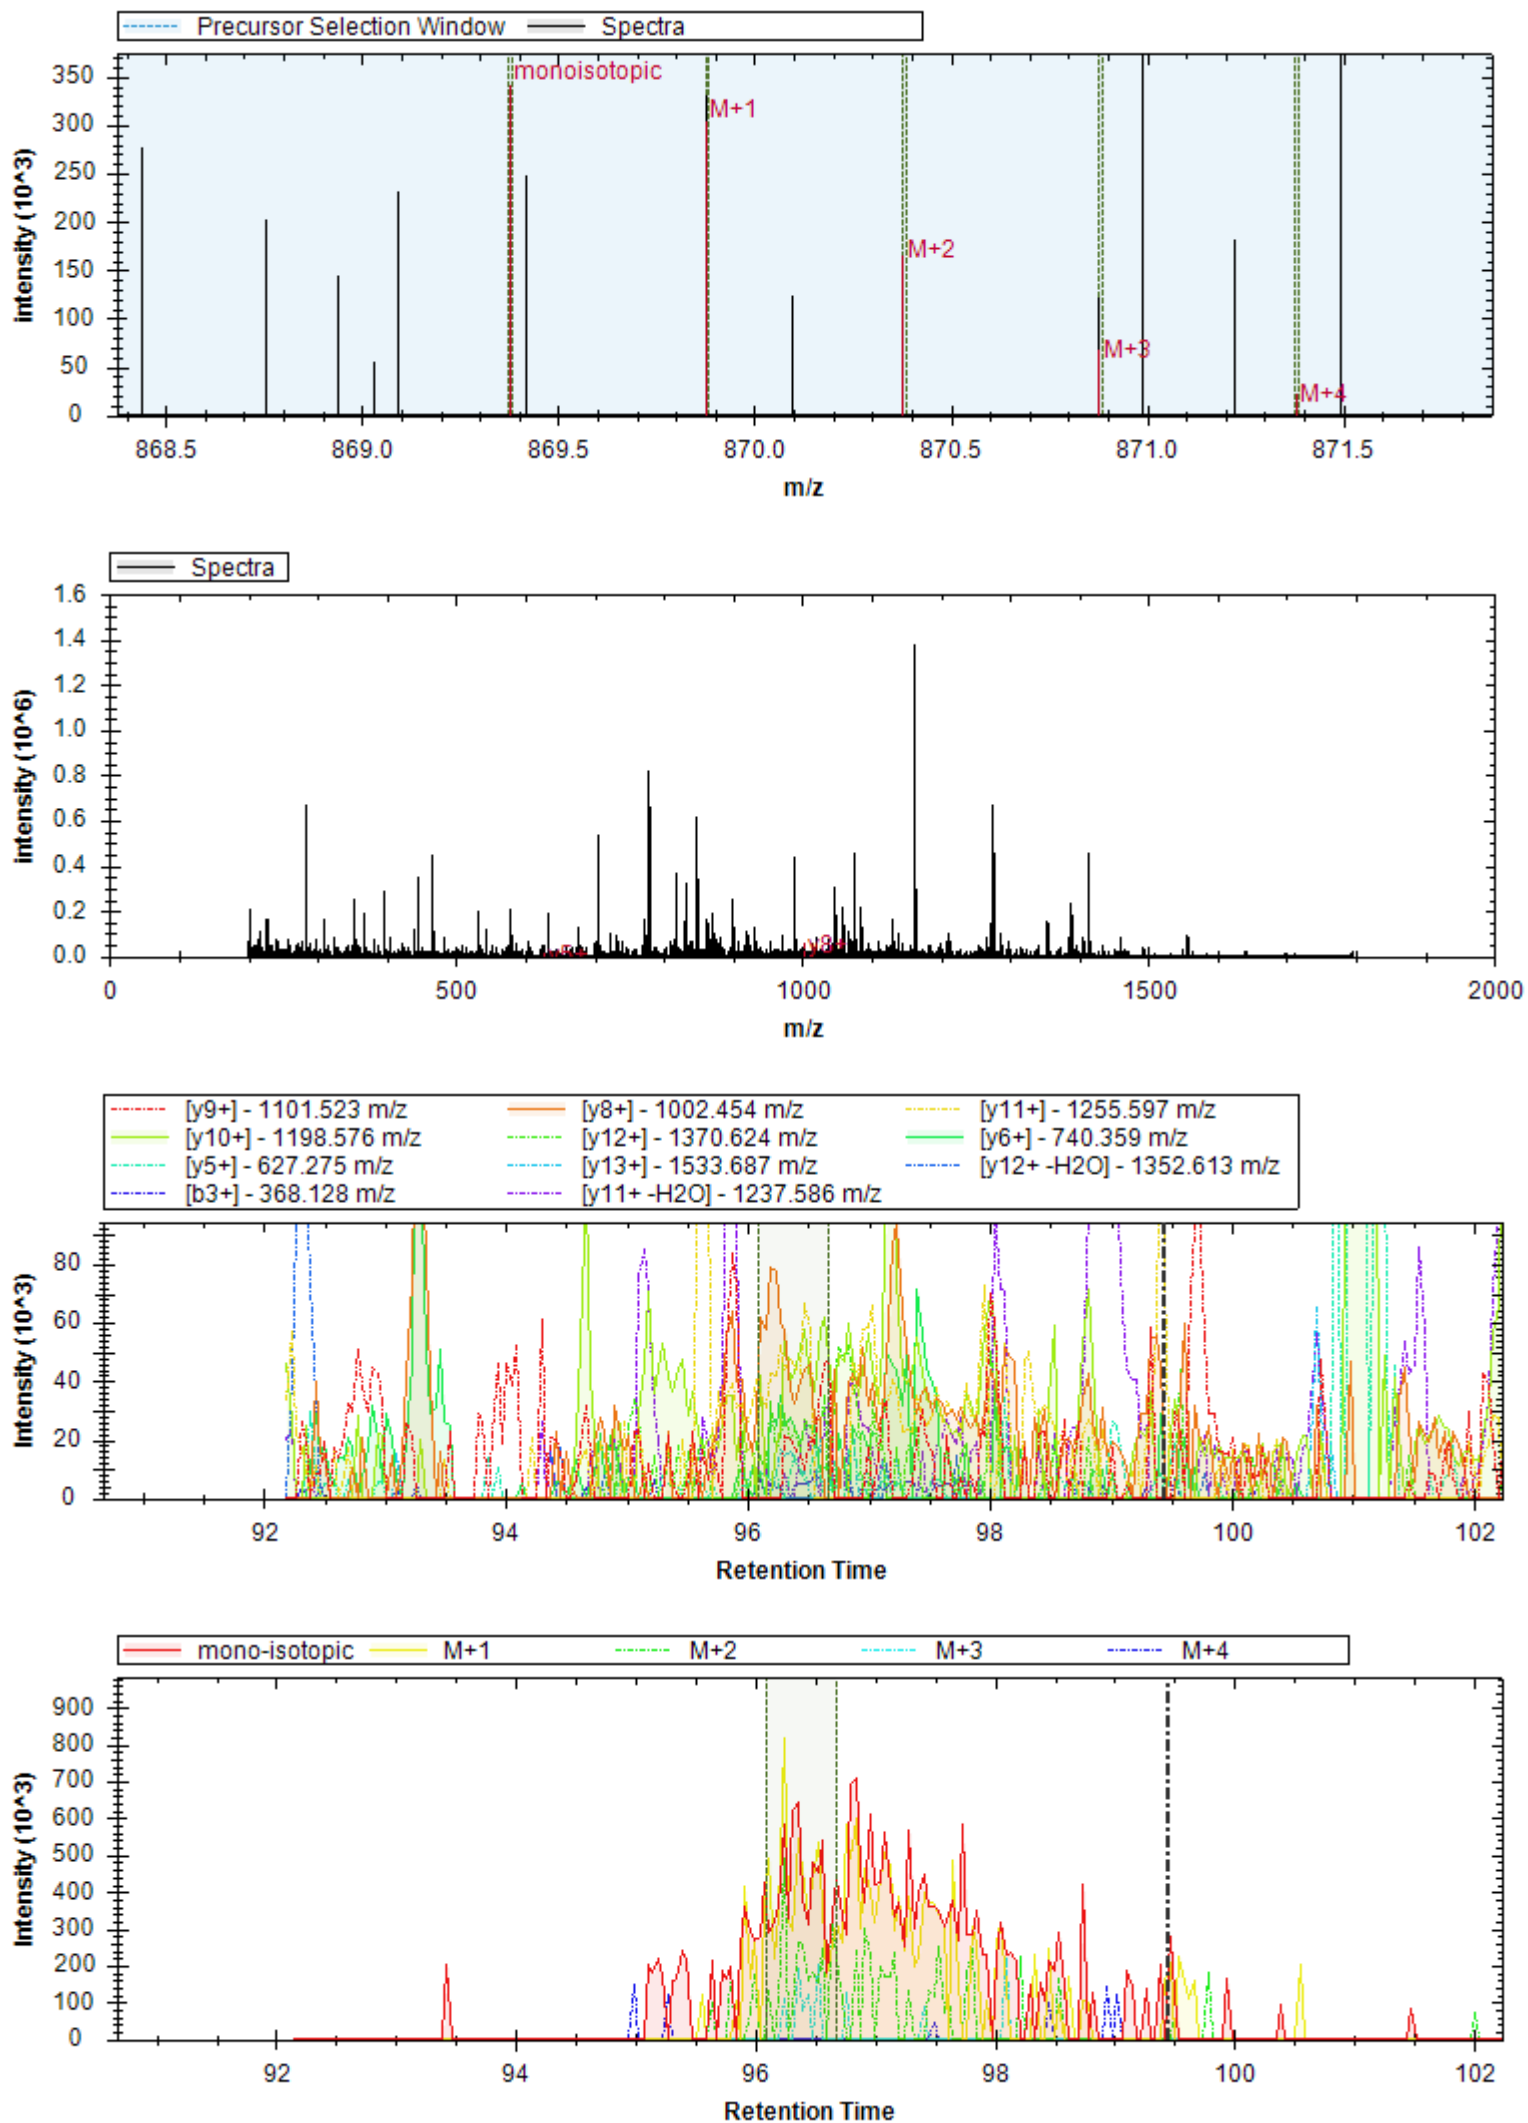

[b12+] - 1248.622 m/z	[y11+ -H3PO4] - 1140.601 m/z	[y12++ -H3PO4] - 639.334 m/z
[b3+] - 352.162 m/z	[b12+ -NH3] - 1231.595 m/z	[b6+] - 609.263 m/z
[y6+ -H3PO4] - 657.332 m/z	[y10+ -H3PO4] - 1083.579 m/z	[y8+ -H3PO4] - 883.500 m/z
[b7+] - 722.347 m/z	[y9+ -H3PO4] - 1012.542 m/z	[y12++] - 688.322 m/z
[y11+] - 1238.578 m/z	[y7+] - 868.392 m/z	[b12+ -H2O] - 1230.611 m/z
[b5+] - 480.220 m/z	[b8+] - 835.431 m/z	[b4+] - 409.183 m/z
[y6+] - 755.308 m/z	[b3+ -H2O] - 334.151 m/z	[b8+ -H2O] - 817.420 m/z