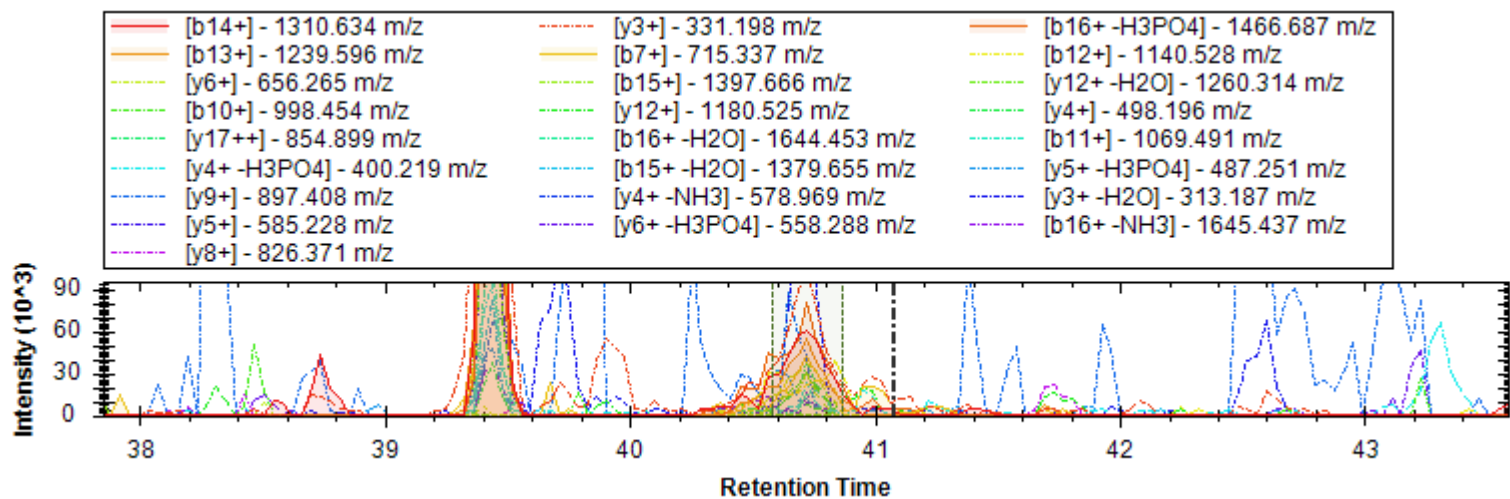

[y7+] - 911.462 m/z	[y5+] - 635.315 m/z	[y6+] - 798.378 m/z
[y10+] - 1244.642 m/z	[y8+] - 1010.531 m/z	[y15++] - 837.897 m/z
[y13+] - 1530.734 m/z	[y4+] - 548.283 m/z	[y14++] - 794.381 m/z
[y17++ -H3PO4] - 945.942 m/z	[b3+] - 315.166 m/z	[y9+] - 1147.589 m/z
[y19++ -H3PO4] - 1032.974 m/z	[y11+] - 1358.685 m/z	[b4+ -H2O] - 426.198 m/z
[y21++] - 1197.008 m/z	[y21++ -H3PO4] - 1148.019 m/z	