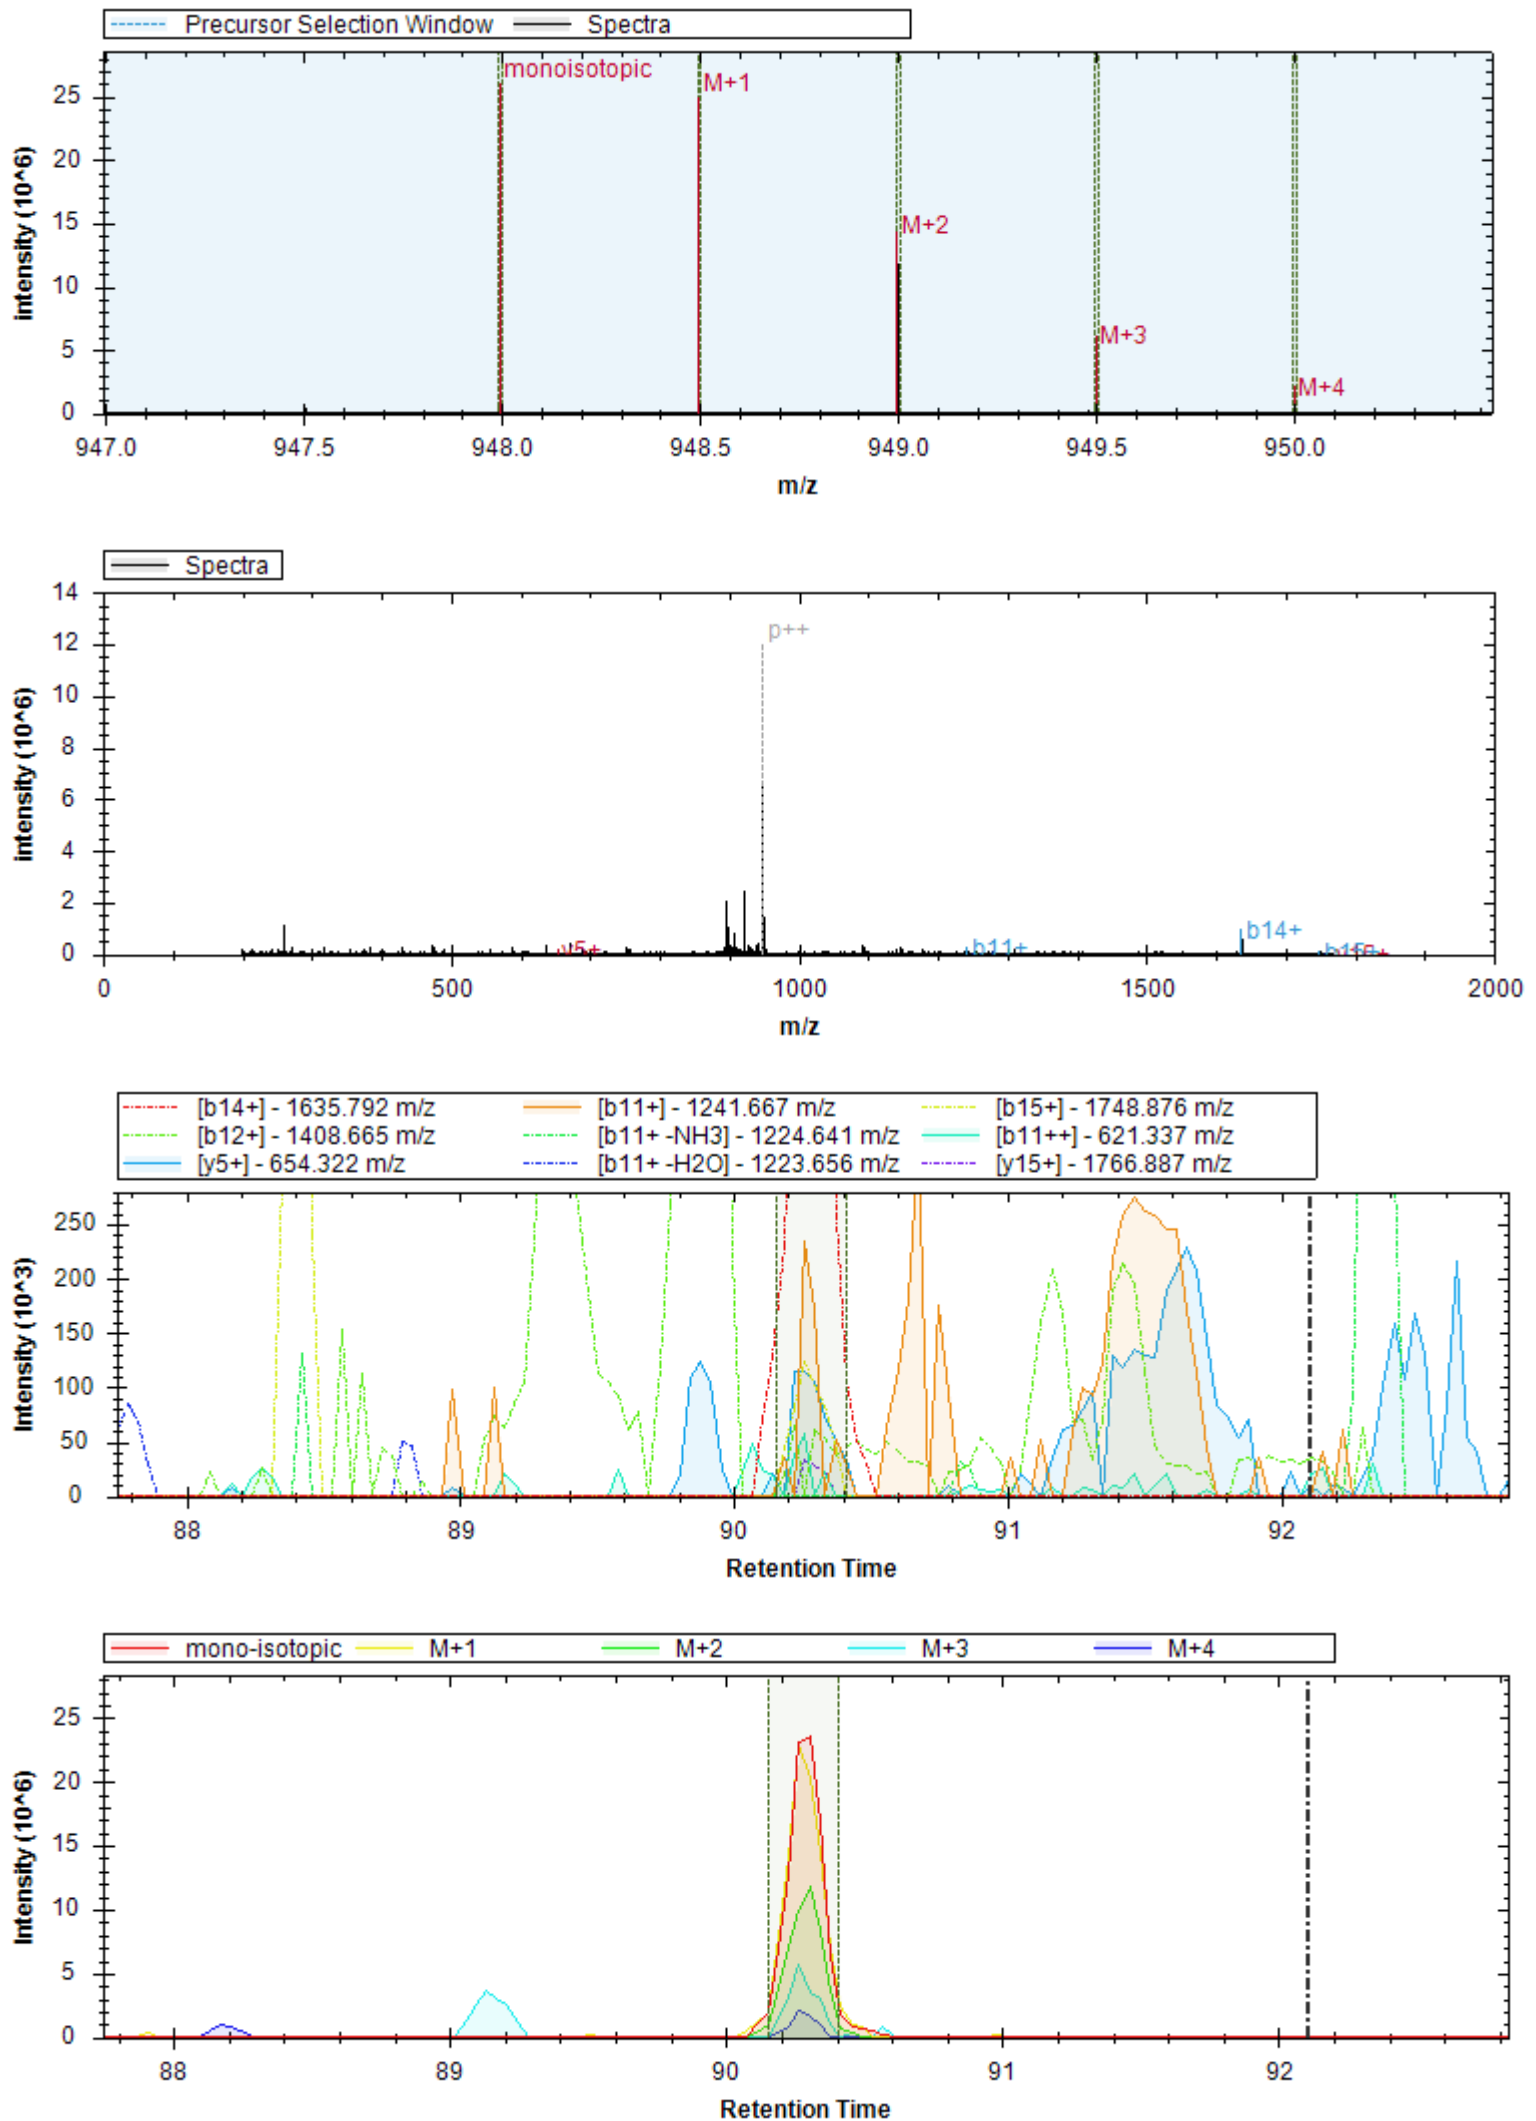

Fig4_MP-DIA-barrel-cortex-p54-1_MHRM.htrms

- | | | |
|------------------------------|------------------------------|----------------------------|
| [y14++ -H3PO4] - 703.909 m/z | [y13++ -H3PO4] - 668.391 m/z | [b6+ -H3PO4] - 608.388 m/z |
| [y9+] - 898.499 m/z | [b10++ -H3PO4] - 509.314 m/z | [y5+] - 489.267 m/z |
| [y6+] - 576.299 m/z | [y12++ -H3PO4] - 618.857 m/z | [y14++] - 752.898 m/z |
| [y8+] - 801.447 m/z | [y13++] - 717.379 m/z | [b10++] - 558.302 m/z |
| [y12++] - 667.845 m/z | [b6+] - 706.365 m/z | [y8++] - 401.227 m/z |
| [y9++] - 449.753 m/z | [y5+ -H2O] - 471.256 m/z | [y9+ -H2O] - 880.489 m/z |
| [y11++] - 618.311 m/z | [y3+] - 305.182 m/z | [y4+] - 392.214 m/z |
| [b5+] - 525.351 m/z | [y13++ -H2O] - 708.374 m/z | |