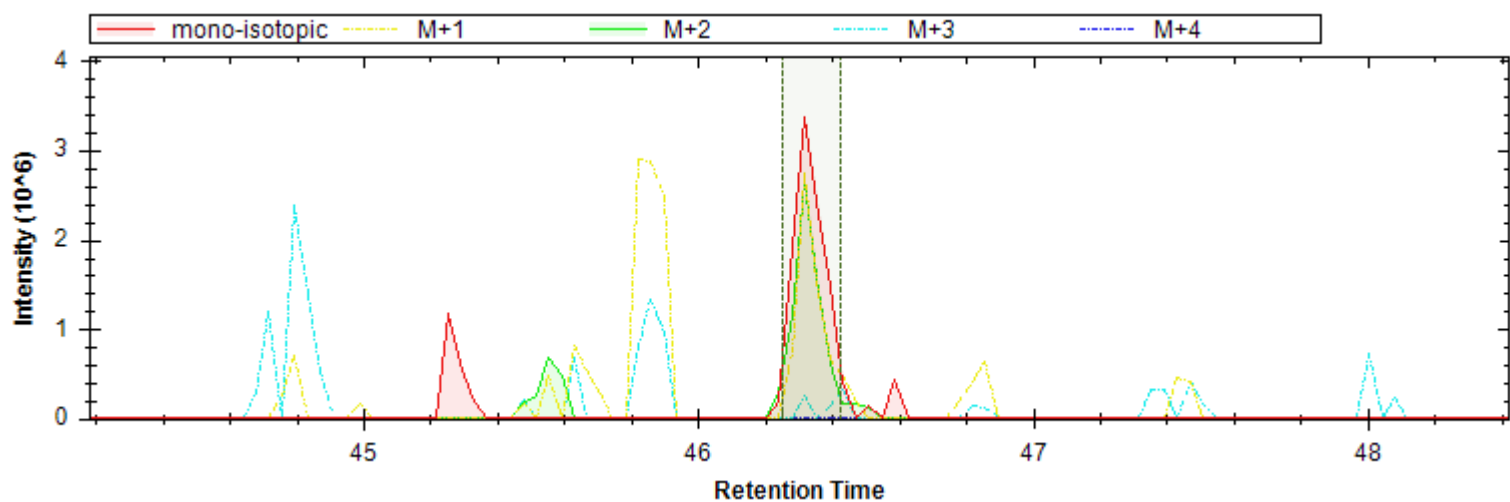

Fig4_MP-DIA-barrel-cortex-p54-1_MHRM.htrms

- | | | |
|------------------------------|------------------------------|----------------------------|
| [y14++ -H3PO4] - 703.909 m/z | [y13++ -H3PO4] - 668.391 m/z | [b6+ -H3PO4] - 608.388 m/z |
| [y9+] - 898.499 m/z | [b10++ -H3PO4] - 509.314 m/z | [y5+] - 489.267 m/z |
| [y6+] - 576.299 m/z | [y12++ -H3PO4] - 618.857 m/z | [y14++] - 752.898 m/z |
| [y8+] - 801.447 m/z | [y13++] - 717.379 m/z | [b10++] - 558.302 m/z |
| [y12++] - 667.845 m/z | [b6+] - 706.365 m/z | [y8++] - 401.227 m/z |
| [y9++] - 449.753 m/z | [y5+ -H2O] - 471.256 m/z | [y9+ -H2O] - 880.489 m/z |
| [y11++] - 618.311 m/z | [y3+] - 305.182 m/z | [y4+] - 392.214 m/z |
| [b5+] - 525.351 m/z | [y13++ -H2O] - 708.374 m/z | |