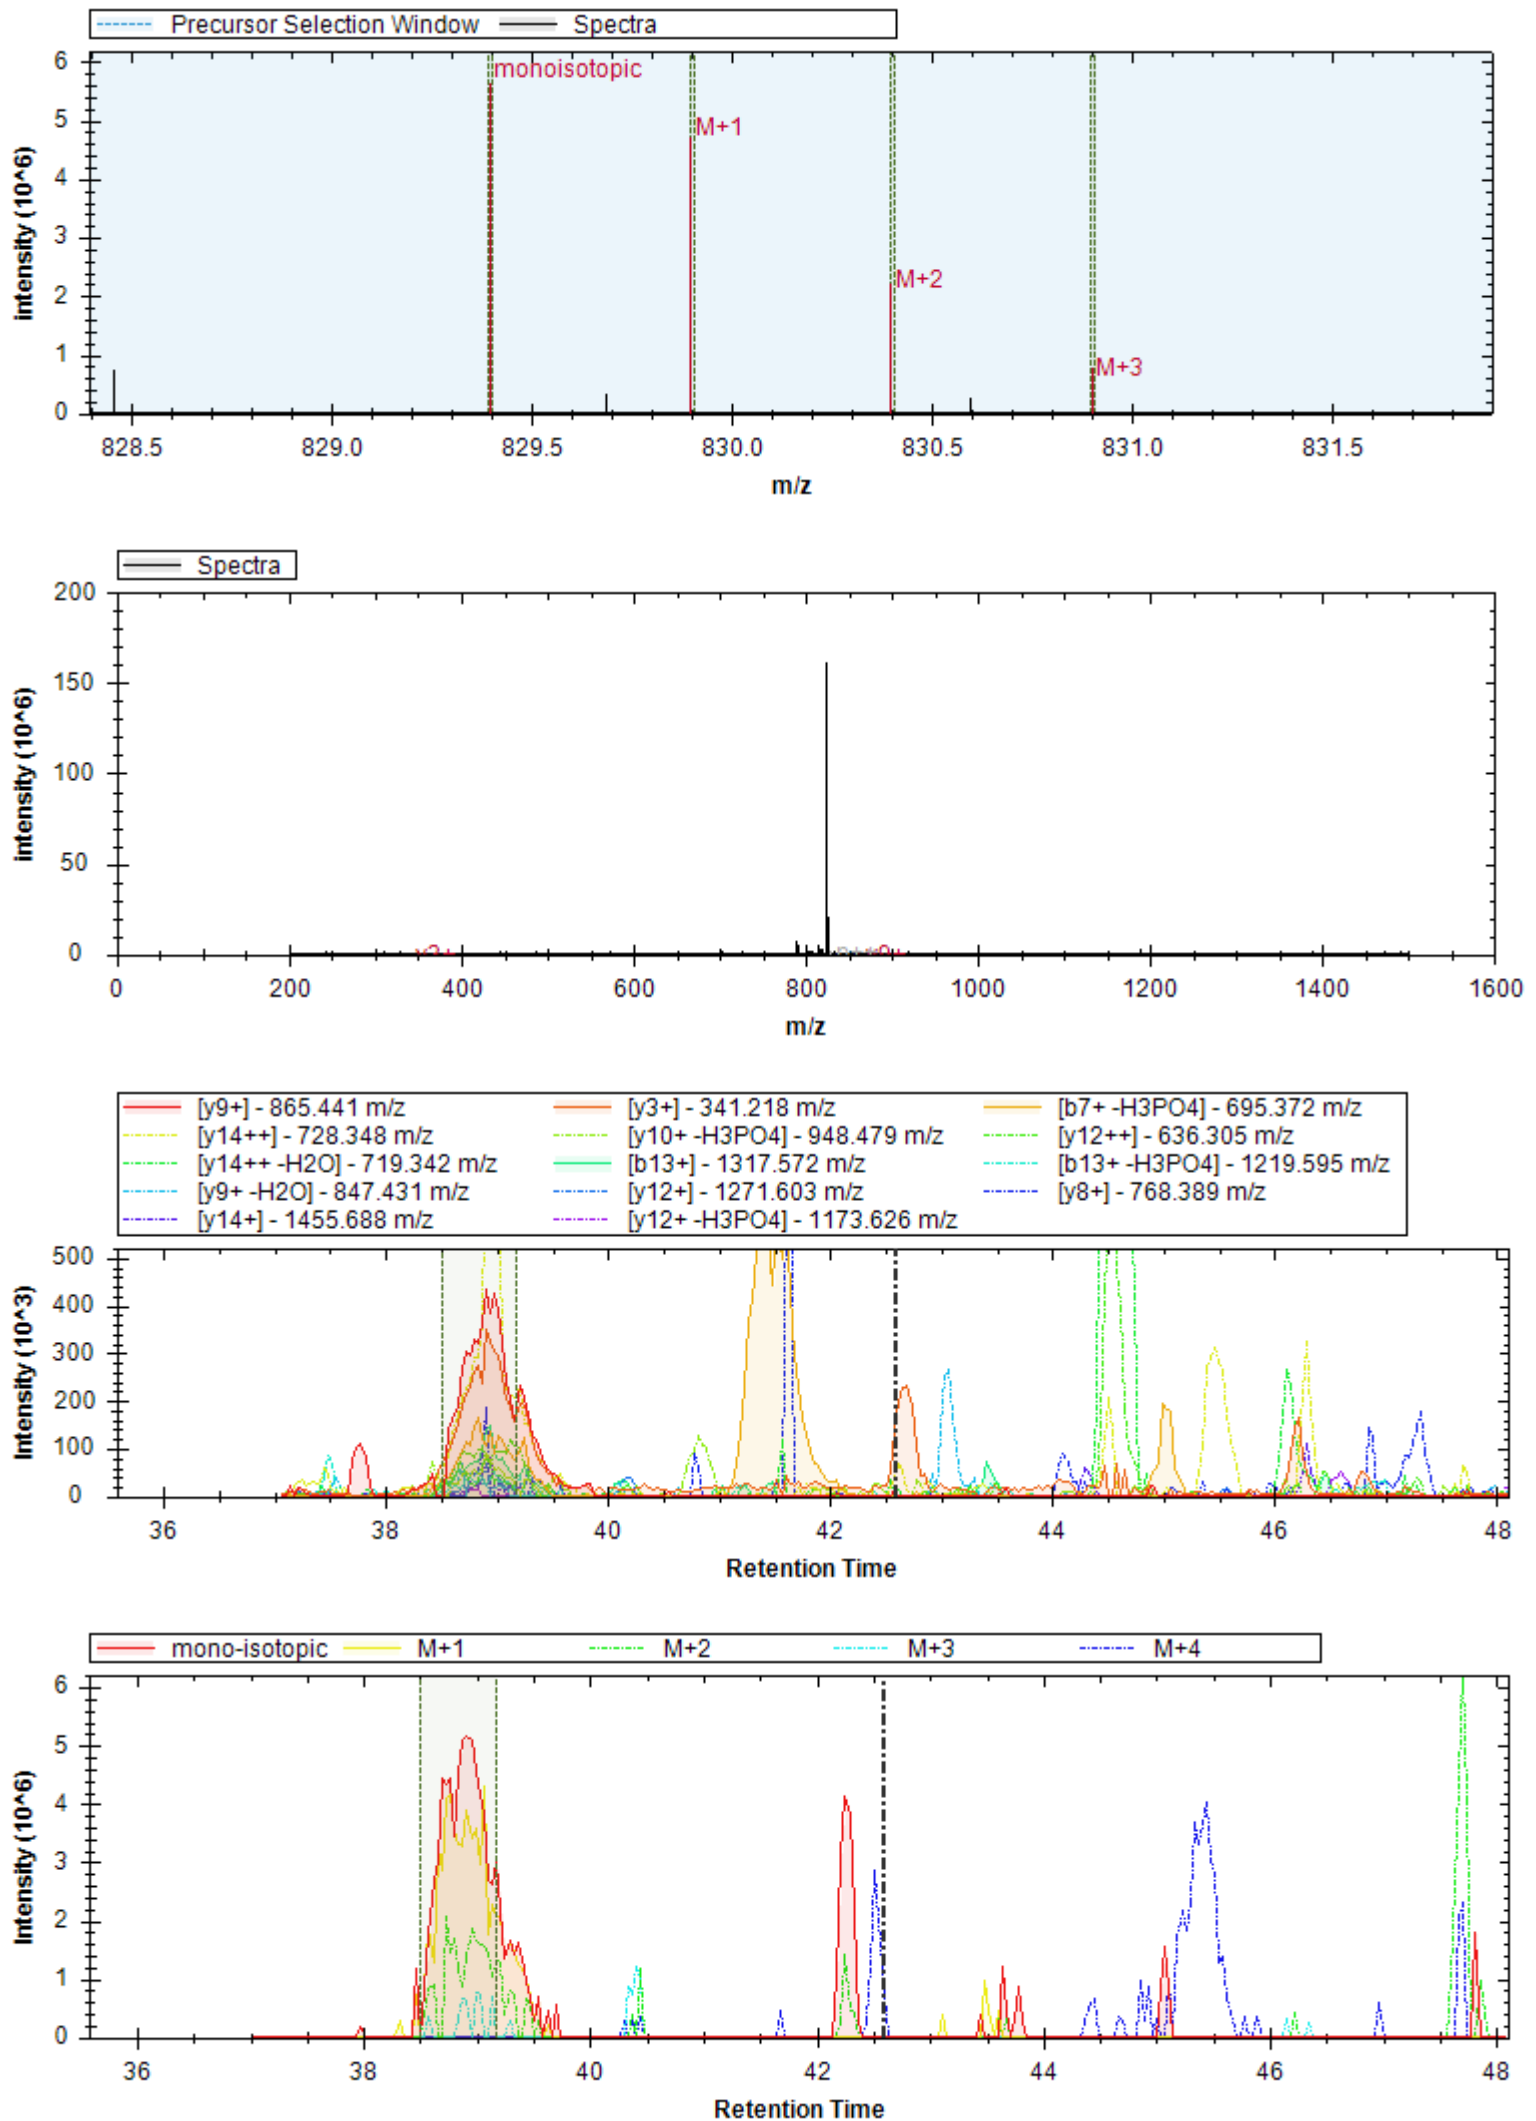

- | | | |
|-----------------------------|------------------------------|----------------------------|
| [y7+] - 671.347 m/z | [y10+ -H3PO4] - 894.443 m/z | [y4+] - 416.225 m/z |
| [y10+] - 992.420 m/z | [y10++] - 496.714 m/z | [b3+] - 308.124 m/z |
| [y11+ -H3PO4] - 981.475 m/z | [y12+ -H3PO4] - 1068.507 m/z | [y9+ -H3PO4] - 797.390 m/z |
| [y11++] - 540.230 m/z | [y11+] - 1079.452 m/z | [y7+ -H2O] - 653.337 m/z |
| [y8+ -H3PO4] - 740.369 m/z | [y12+] - 1166.484 m/z | [y10+ -H2O] - 1072.209 m/z |
| [b4+ -H2O] - 377.146 m/z | [y5+] - 517.273 m/z | [y10+ -NH3] - 975.393 m/z |
| [b4+] - 395.156 m/z | | |