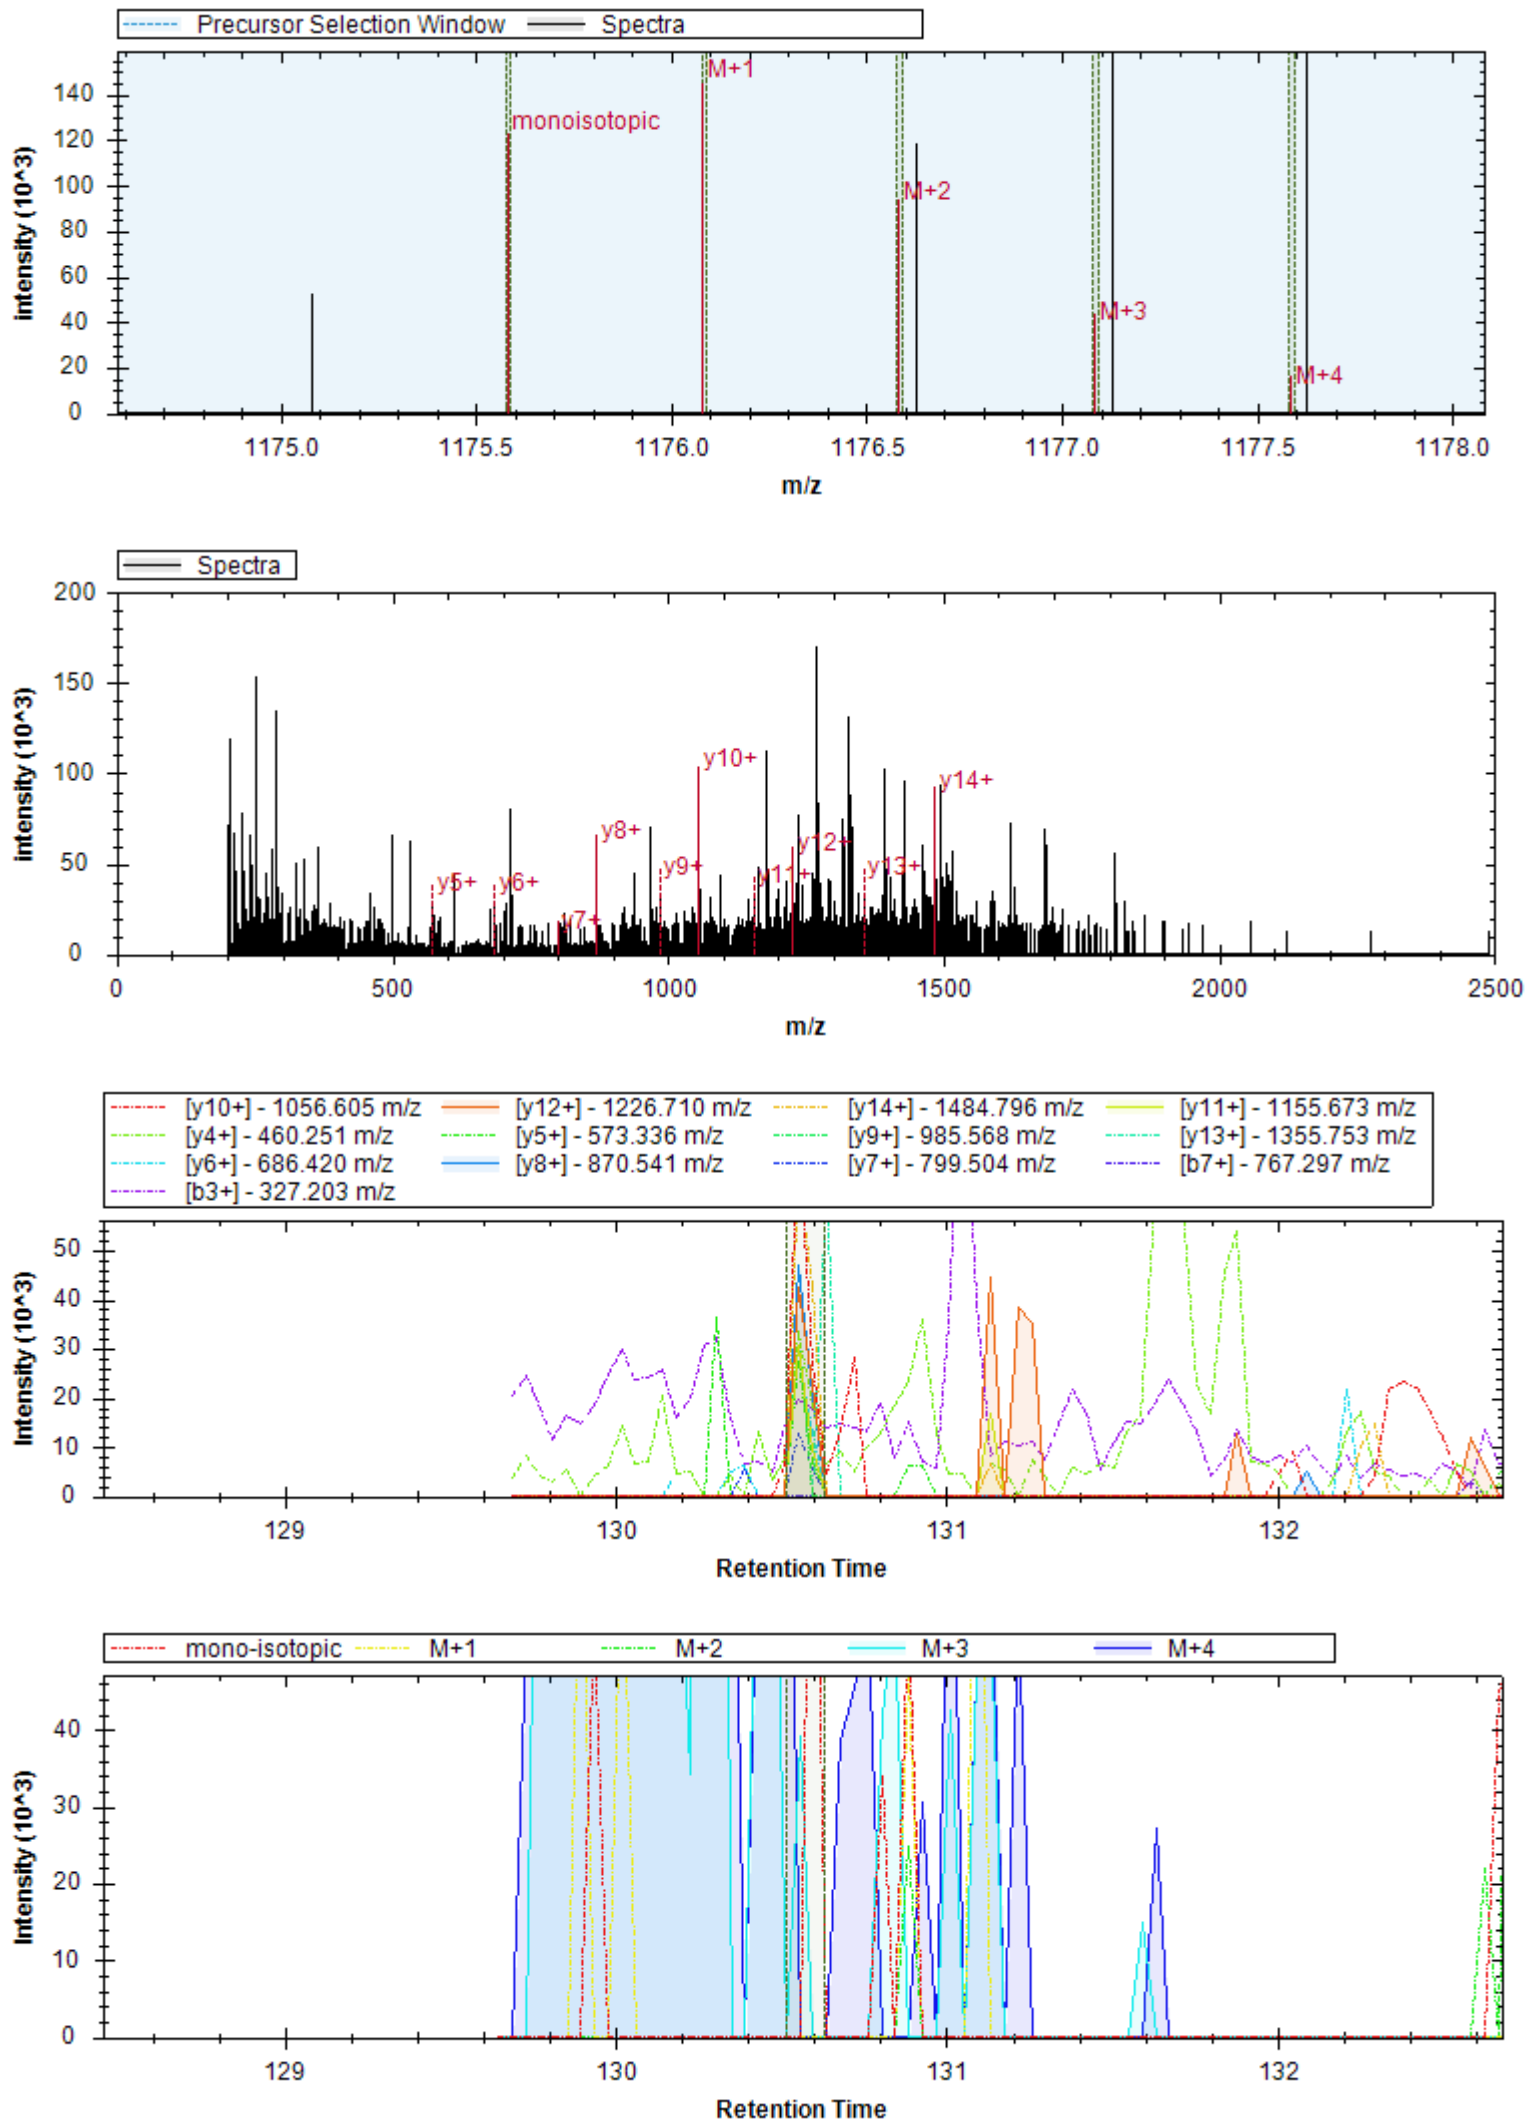

- | | | |
|----------------------------|----------------------------|------------------------------|
| [b14+] - 1310.634 m/z | [y3+] - 331.198 m/z | [b16+ -H3PO4] - 1466.687 m/z |
| [b13+] - 1239.596 m/z | [b7+] - 715.337 m/z | [b12+] - 1140.528 m/z |
| [y6+] - 656.265 m/z | [b15+] - 1397.666 m/z | [y12+ -H2O] - 1260.314 m/z |
| [b10+] - 998.454 m/z | [y12+] - 1180.525 m/z | [y4+] - 498.196 m/z |
| [y17++] - 854.899 m/z | [b16+ -H2O] - 1644.453 m/z | [b11+] - 1069.491 m/z |
| [y4+ -H3PO4] - 400.219 m/z | [b15+ -H2O] - 1379.655 m/z | [y5+ -H3PO4] - 487.251 m/z |
| [y9+] - 897.408 m/z | [y4+ -NH3] - 578.969 m/z | [y3+ -H2O] - 313.187 m/z |
| [y5+] - 585.228 m/z | [y6+ -H3PO4] - 558.288 m/z | [b16+ -NH3] - 1645.437 m/z |
| [y8+] - 826.371 m/z | | |