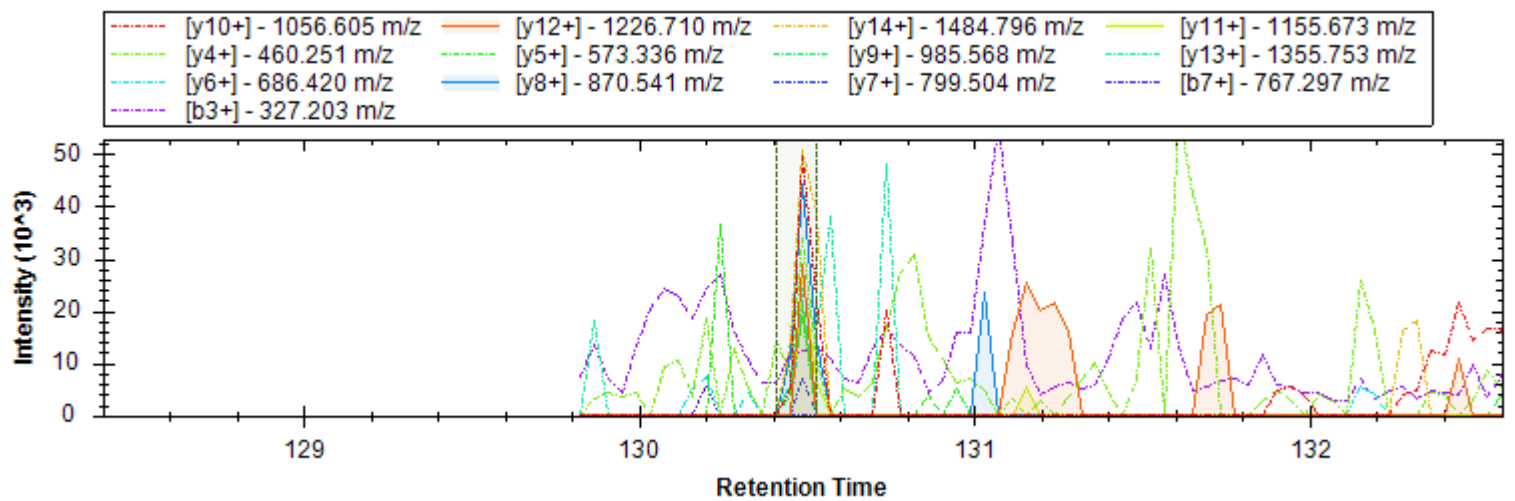

- | | | |
|-------------------------------|-------------------------------|------------------------------|
| [y20++ -H3PO4] - 1065.047 m/z | [y8+] - 959.460 m/z | [y8+ -H3PO4] - 861.483 m/z |
| [y19++ -H3PO4] - 1014.523 m/z | [y20++] - 1114.036 m/z | [y13+ -H3PO4] - 1426.769 m/z |
| [y4+] - 501.303 m/z | [y22++ -H3PO4] - 1143.092 m/z | [y22++] - 1192.081 m/z |
| [y13++] - 762.877 m/z | [y13+] - 1524.746 m/z | [y16++ -H3PO4] - 871.478 m/z |
| [y19++] - 1063.512 m/z | [b5+] - 398.240 m/z | [y21++] - 1163.570 m/z |
| [y7+ -H3PO4] - 764.430 m/z | [y8+ -H2O] - 941.449 m/z | [y8++] - 480.234 m/z |
| [y18++] - 1035.001 m/z | [y23++] - 1241.615 m/z | [y16++] - 920.466 m/z |
| [y12++ -H3PO4] - 665.362 m/z | [y17++] - 977.980 m/z | [b6+] - 499.288 m/z |
| [y15+ -H3PO4] - 1628.864 m/z | | |