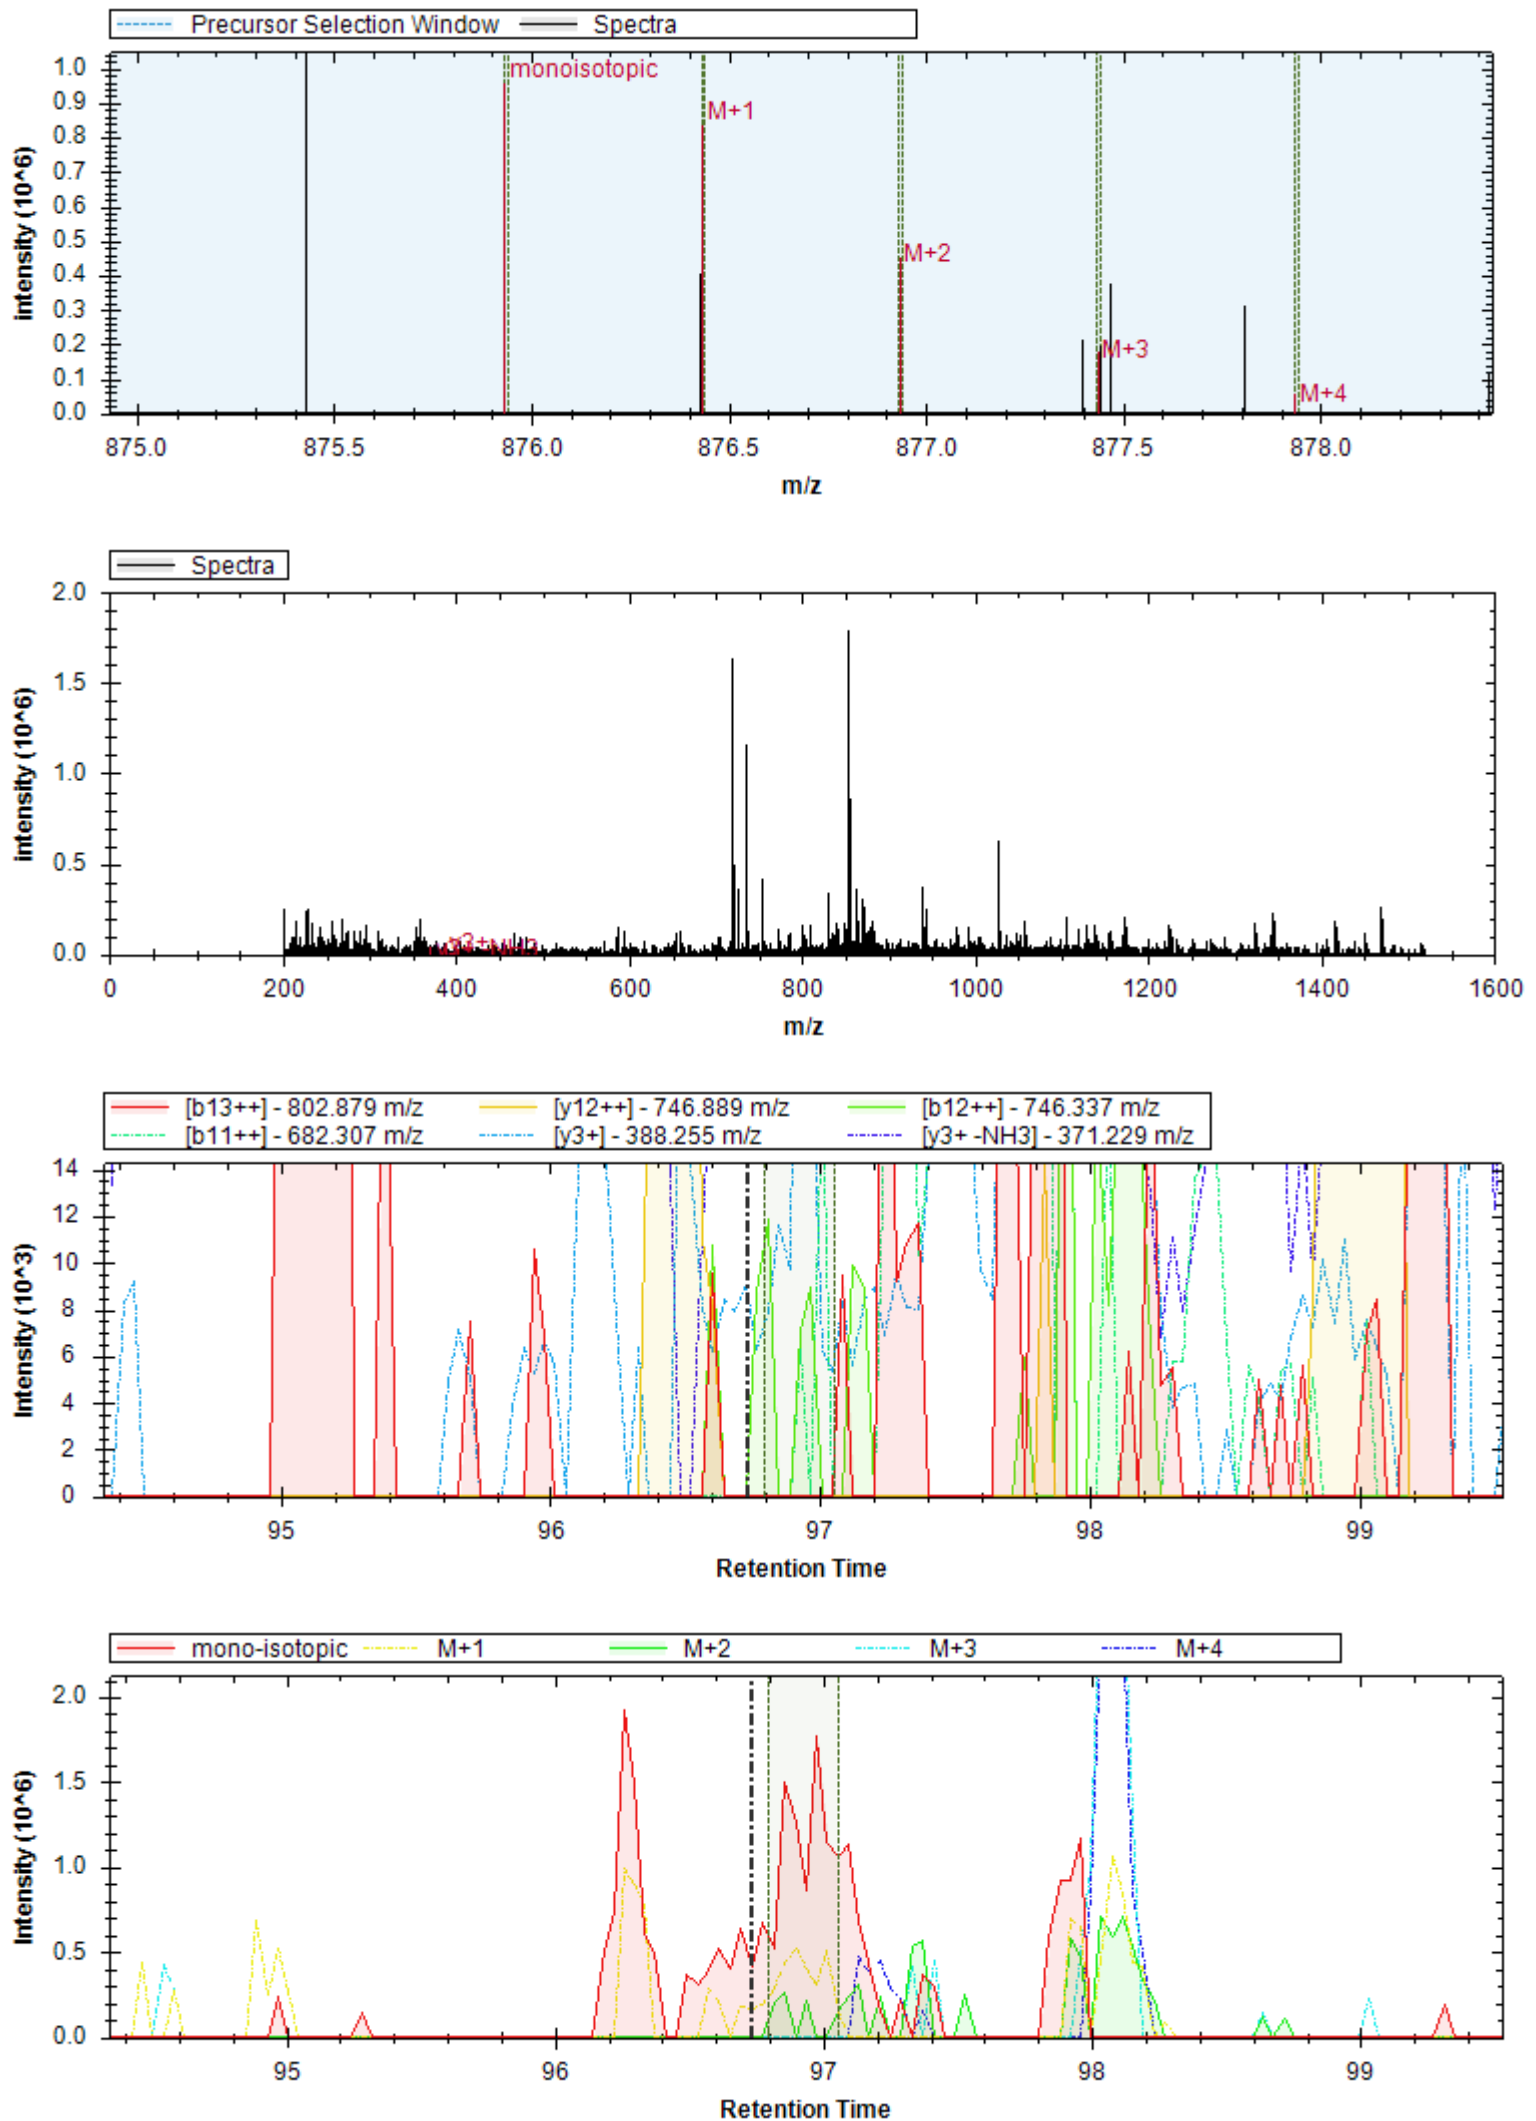

[b12+] - 1248.622 m/z	[y11+ -H3PO4] - 1140.601 m/z	[y12++ -H3PO4] - 639.334 m/z
[b3+] - 352.162 m/z	[b12+ -NH3] - 1231.595 m/z	[b6+] - 609.263 m/z
[y6+ -H3PO4] - 657.332 m/z	[y10+ -H3PO4] - 1083.579 m/z	[y8+ -H3PO4] - 883.500 m/z
[b7+] - 722.347 m/z	[y9+ -H3PO4] - 1012.542 m/z	[y12++] - 688.322 m/z
[y11+] - 1238.578 m/z	[y7+] - 868.392 m/z	[b12+ -H2O] - 1230.611 m/z
[b5+] - 480.220 m/z	[b8+] - 835.431 m/z	[b4+] - 409.183 m/z
[y6+] - 755.308 m/z	[b3+ -H2O] - 334.151 m/z	[b8+ -H2O] - 817.420 m/z