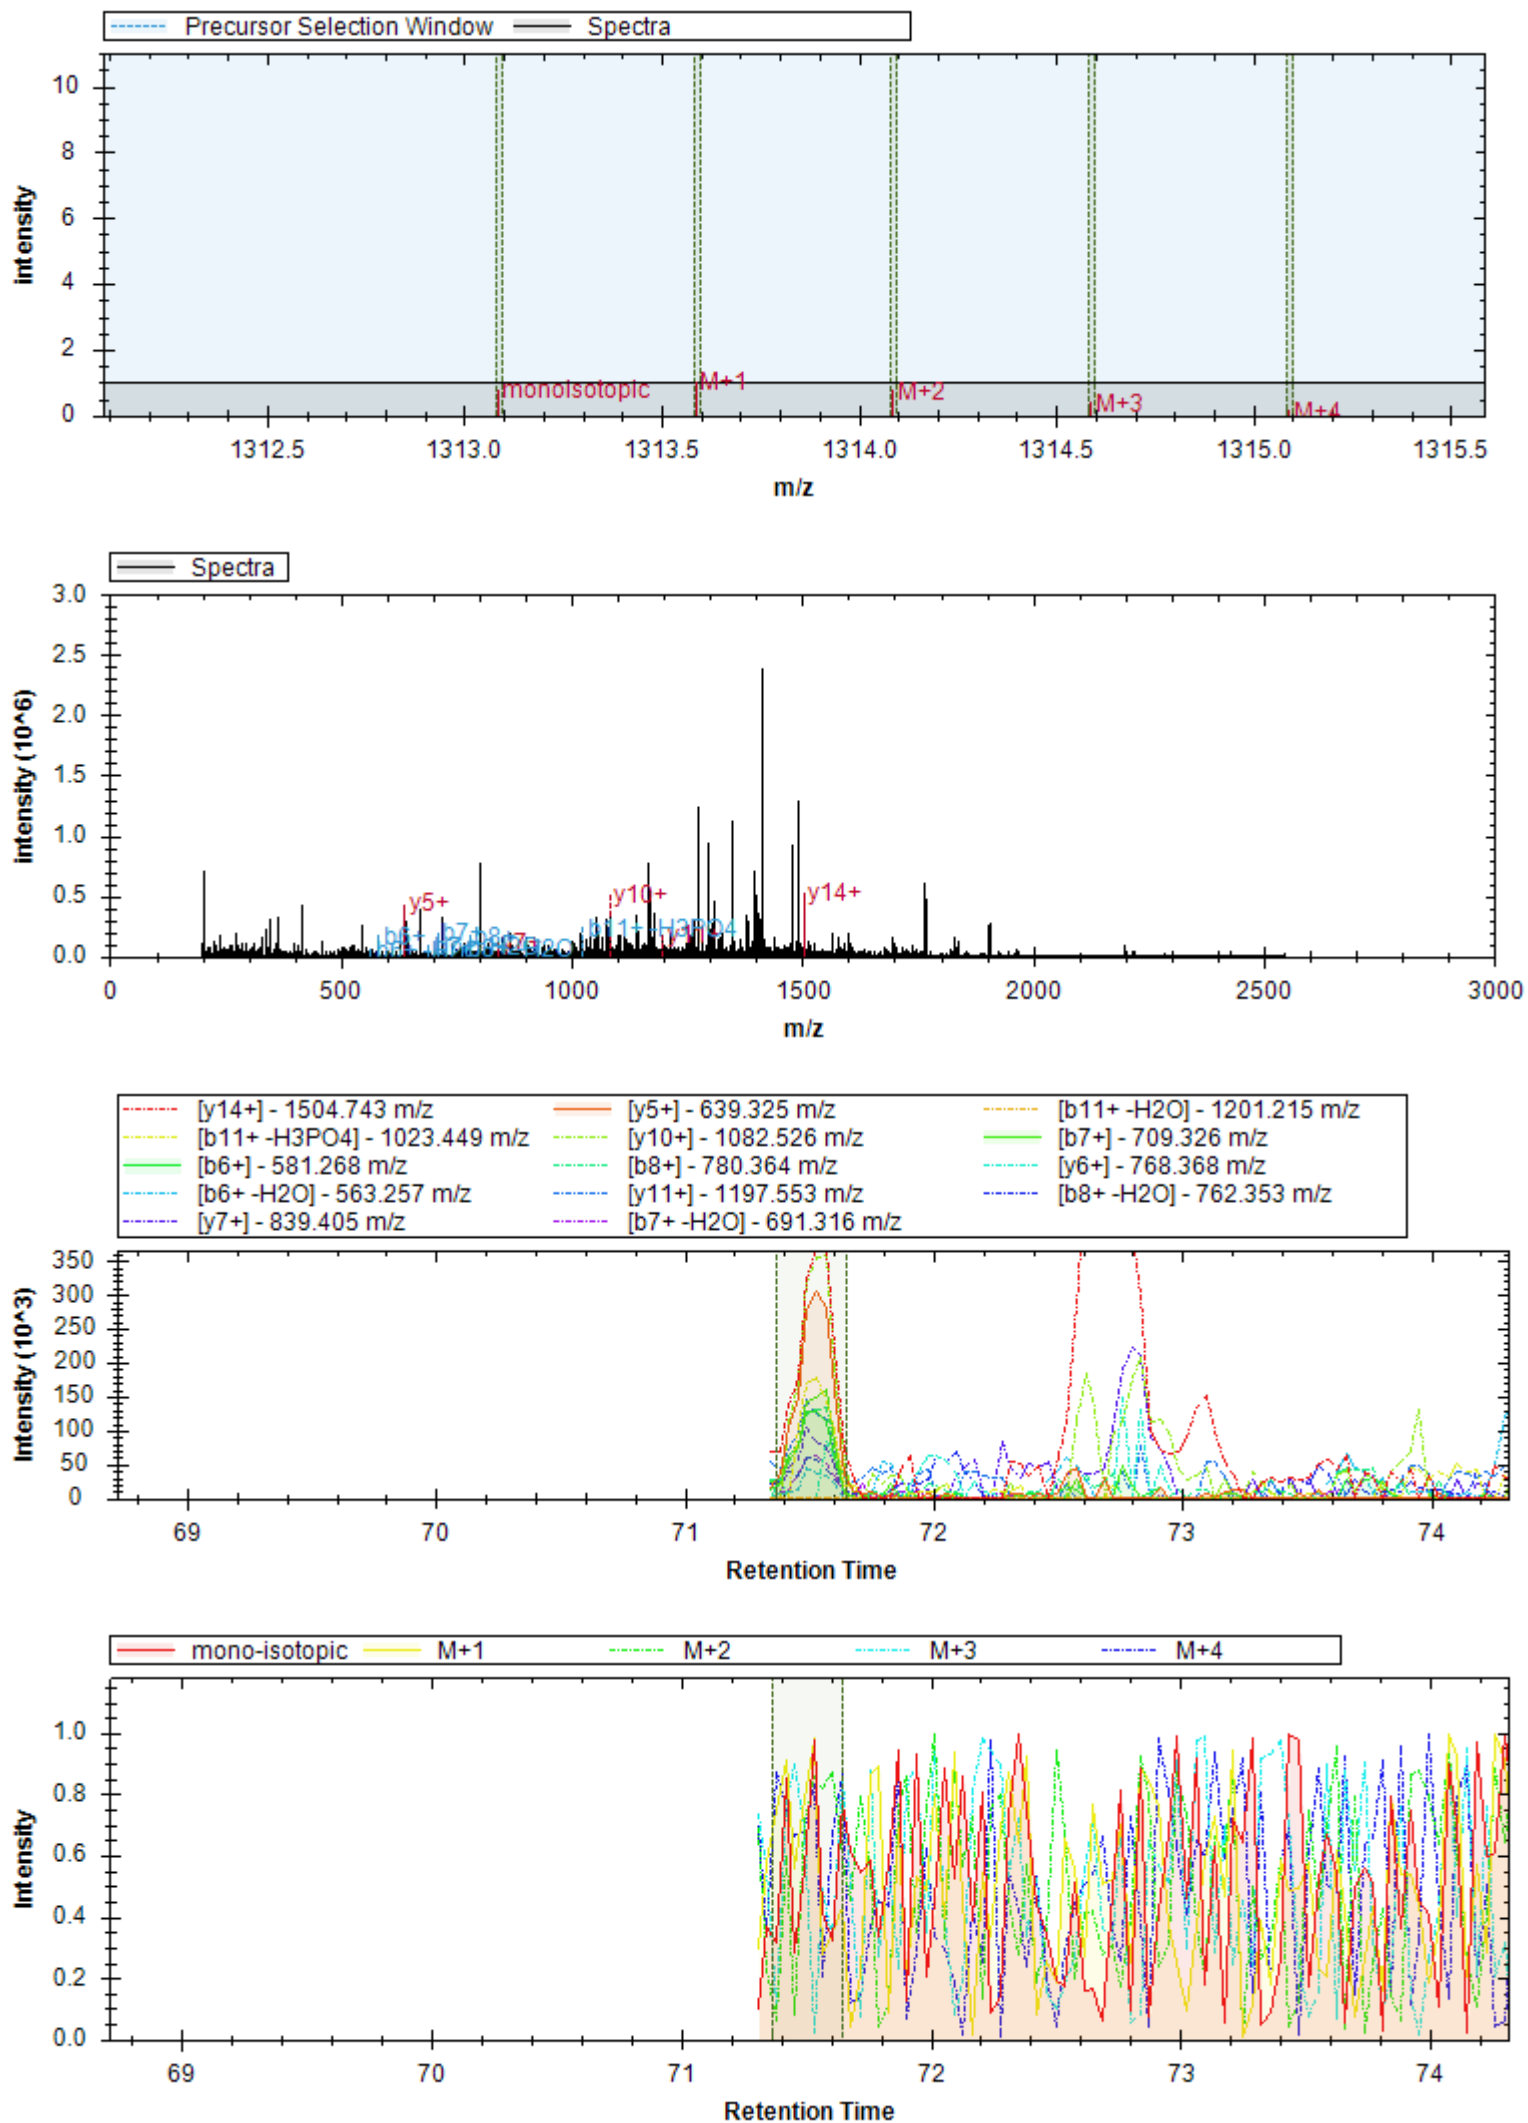

- | | | |
|----------------------------|----------------------------|------------------------------|
| [b14+] - 1310.634 m/z | [y3+] - 331.198 m/z | [b16+ -H3PO4] - 1466.687 m/z |
| [b13+] - 1239.596 m/z | [b7+] - 715.337 m/z | [b12+] - 1140.528 m/z |
| [y6+] - 656.265 m/z | [b15+] - 1397.666 m/z | [y12+ -H2O] - 1260.314 m/z |
| [b10+] - 998.454 m/z | [y12+] - 1180.525 m/z | [y4+] - 498.196 m/z |
| [y17++] - 854.899 m/z | [b16+ -H2O] - 1644.453 m/z | [b11+] - 1069.491 m/z |
| [y4+ -H3PO4] - 400.219 m/z | [b15+ -H2O] - 1379.655 m/z | [y5+ -H3PO4] - 487.251 m/z |
| [y9+] - 897.408 m/z | [y4+ -NH3] - 578.969 m/z | [y3+ -H2O] - 313.187 m/z |
| [y5+] - 585.228 m/z | [y6+ -H3PO4] - 558.288 m/z | [b16+ -NH3] - 1645.437 m/z |
| [y8+] - 826.371 m/z | | |