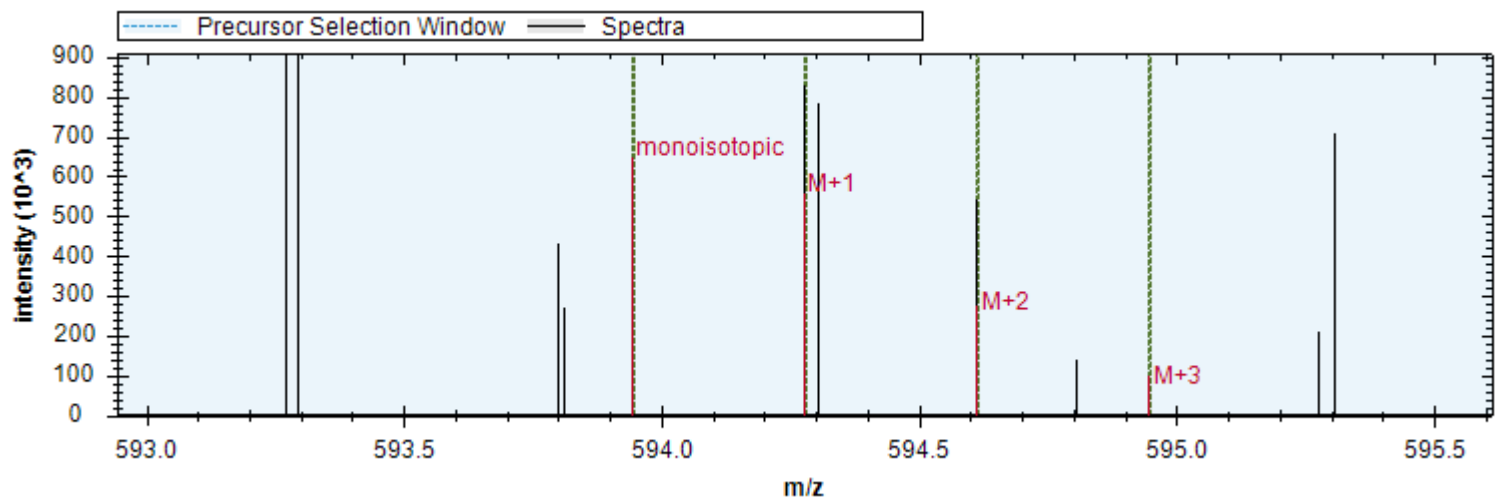

[y9+] - 1081.529 m/z	[y11++] - 633.311 m/z	[y4+] - 500.356 m/z
[y11+] - 1265.614 m/z	[y12++ -H3PO4] - 619.841 m/z	[y11+ -H3PO4] - 1167.637 m/z
[b4+ -H2O] - 355.125 m/z	[y9+ -H3PO4] - 983.552 m/z	[b3+] - 316.114 m/z
[y15++ -H3PO4] - 741.383 m/z	[y10+ -H3PO4] - 1070.584 m/z	[y12++] - 668.829 m/z
[y7+] - 897.444 m/z	[y11++ -H2O] - 624.305 m/z	[y15++] - 790.372 m/z
[y14++ -H3PO4] - 683.870 m/z	[b6+] - 515.210 m/z