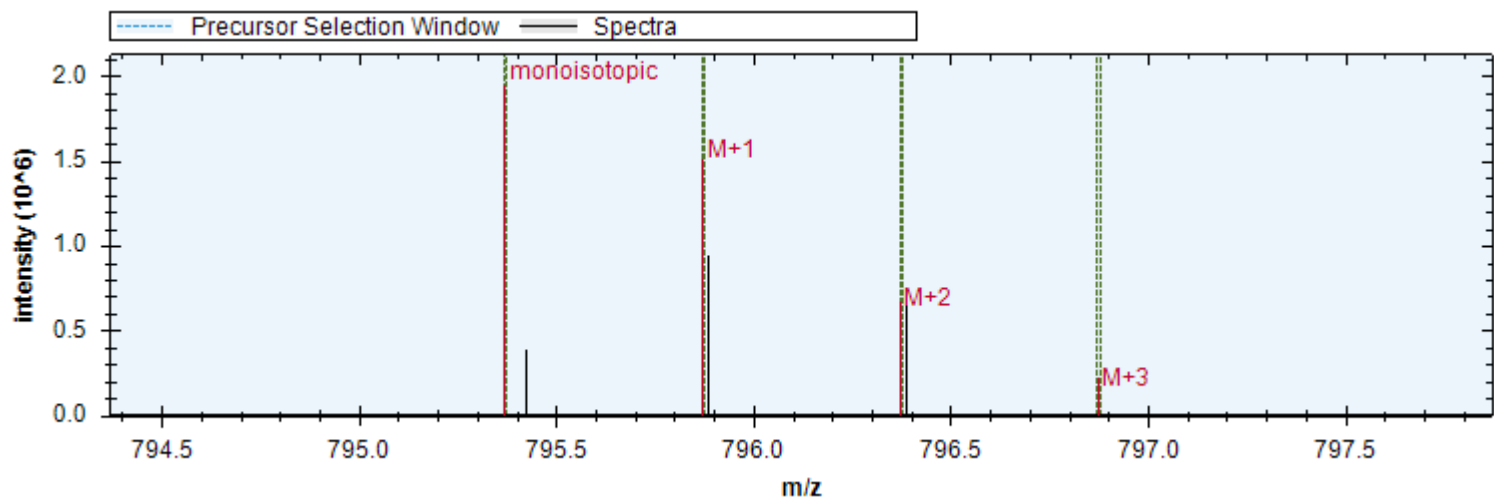

[b12+] - 1248.622 m/z	[y11+ -H3PO4] - 1140.601 m/z	[y12++ -H3PO4] - 639.334 m/z
[b3+] - 352.162 m/z	[b12+ -NH3] - 1231.595 m/z	[b6+] - 609.263 m/z
[y6+ -H3PO4] - 657.332 m/z	[y10+ -H3PO4] - 1083.579 m/z	[y8+ -H3PO4] - 883.500 m/z
[b7+] - 722.347 m/z	[y9+ -H3PO4] - 1012.542 m/z	[y12++] - 688.322 m/z
[y11+] - 1238.578 m/z	[y7+] - 868.392 m/z	[b12+ -H2O] - 1230.611 m/z
[b5+] - 480.220 m/z	[b8+] - 835.431 m/z	[b4+] - 409.183 m/z
[y6+] - 755.308 m/z	[b3+ -H2O] - 334.151 m/z	[b8+ -H2O] - 817.420 m/z