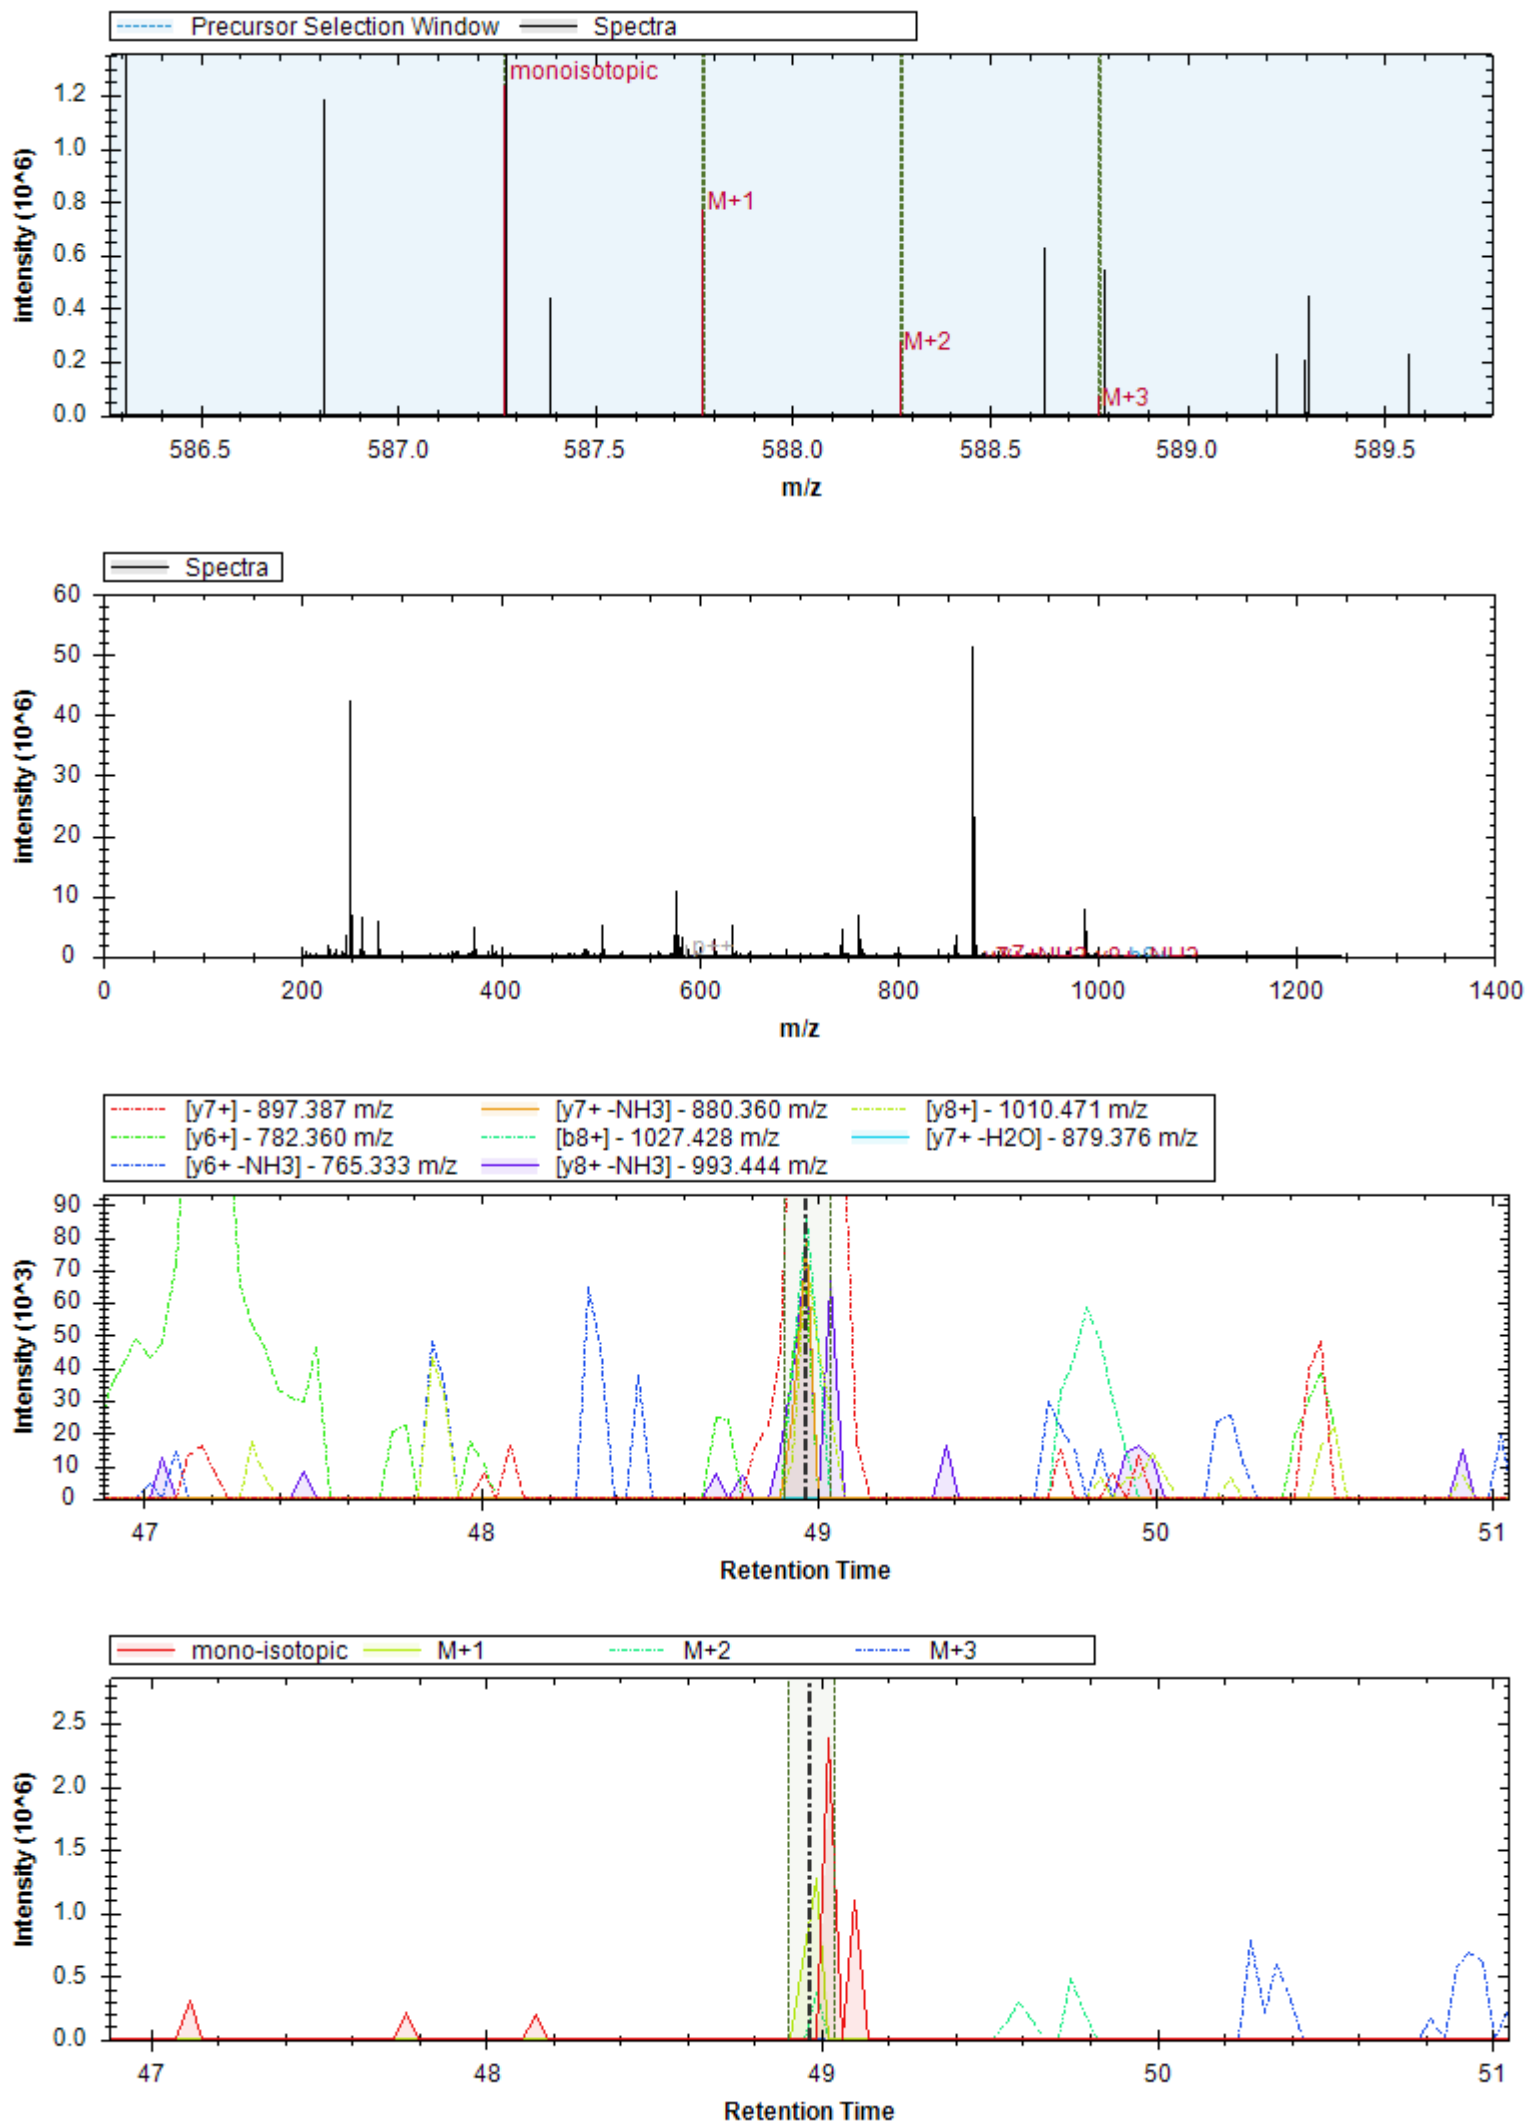

- | | | |
|----------------------------|----------------------------|--------------------------|
| [y6+ -H3PO4] - 620.377 m/z | [y3+] - 341.218 m/z | [b5+] - 531.277 m/z |
| [y6++] - 359.680 m/z | [y5+ -H3PO4] - 523.324 m/z | [y6+] - 718.354 m/z |
| [y4+ -H3PO4] - 410.240 m/z | [b7+] - 743.357 m/z | [b5+ -H2O] - 513.267 m/z |
| [y7+ -H3PO4] - 767.445 m/z | [y9++] - 539.255 m/z | [b3+] - 345.177 m/z |
| [y7++] - 433.215 m/z | [y8+ -H3PO4] - 882.472 m/z | [b4+] - 432.209 m/z |
| [y4+] - 508.217 m/z | [b3+ -H2O] - 327.166 m/z | [b8+] - 890.425 m/z |
| [b4+ -H2O] - 414.198 m/z | [b7+ -H2O] - 725.346 m/z | [y7+] - 865.422 m/z |
| [y9+ -H3PO4] - 979.525 m/z | | |