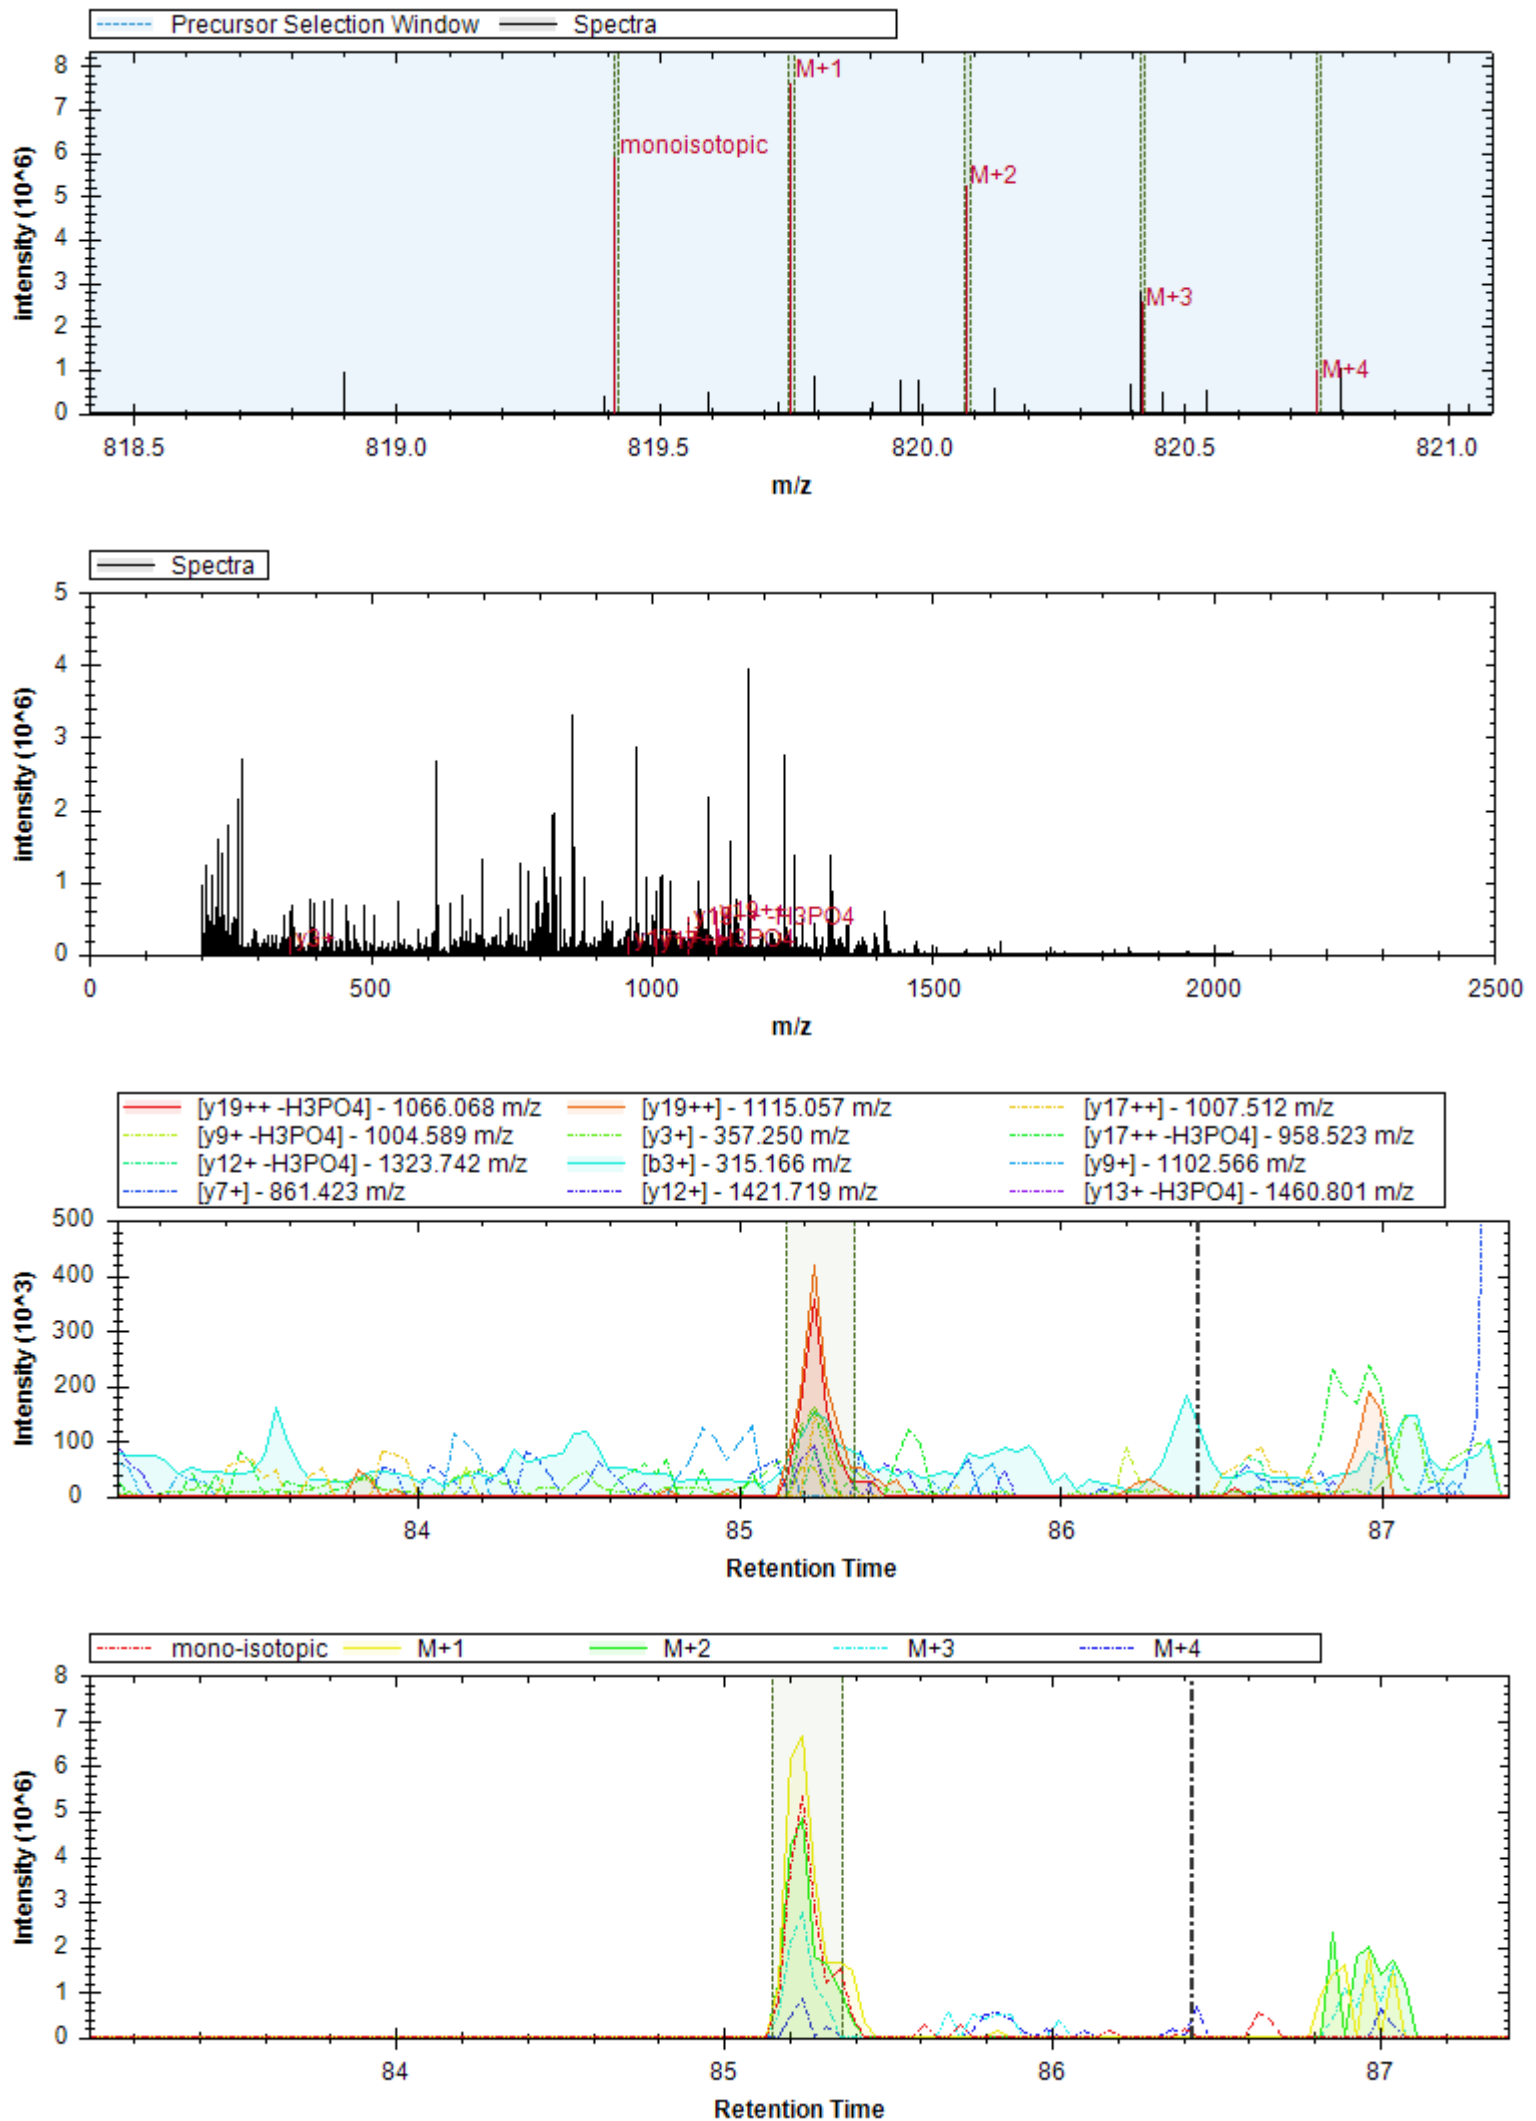

[b12+] - 1248.622 m/z	[y11+ -H3PO4] - 1140.601 m/z	[y12++ -H3PO4] - 639.334 m/z
[b3+] - 352.162 m/z	[b12+ -NH3] - 1231.595 m/z	[b6+] - 609.263 m/z
[y6+ -H3PO4] - 657.332 m/z	[y10+ -H3PO4] - 1083.579 m/z	[y8+ -H3PO4] - 883.500 m/z
[b7+] - 722.347 m/z	[y9+ -H3PO4] - 1012.542 m/z	[y12++] - 688.322 m/z
[y11+] - 1238.578 m/z	[y7+] - 868.392 m/z	[b12+ -H2O] - 1230.611 m/z
[b5+] - 480.220 m/z	[b8+] - 835.431 m/z	[b4+] - 409.183 m/z
[y6+] - 755.308 m/z	[b3+ -H2O] - 334.151 m/z	[b8+ -H2O] - 817.420 m/z