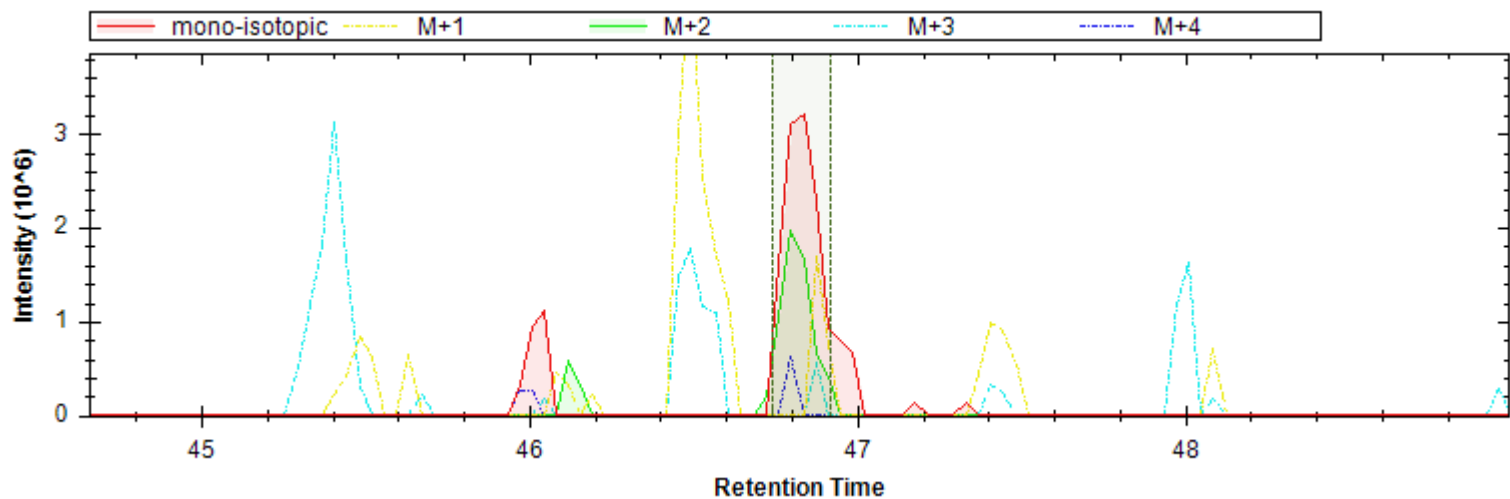

[b6+] - 658.378 m/z	[y4+] - 482.283 m/z	[y3+] - 345.225 m/z
[b7+] - 821.442 m/z	[y8+] - 850.489 m/z	[y6+] - 652.389 m/z
[y5+] - 581.352 m/z	[b5+] - 521.320 m/z	[y12+++] - 424.875 m/z
[y7+] - 753.437 m/z	[b9+] - 989.532 m/z	[b3+] - 367.245 m/z
[b8++] - 459.751 m/z	[y11+ -H2O] - 1255.346 m/z	[b6+ -NH3] - 641.352 m/z
[b11++ -H3PO4] - 573.296 m/z	[y12++] - 636.809 m/z	[y9+ -H3PO4] - 919.511 m/z
[y10+ -H3PO4] - 1006.543 m/z	[y4+ -NH3] - 465.257 m/z