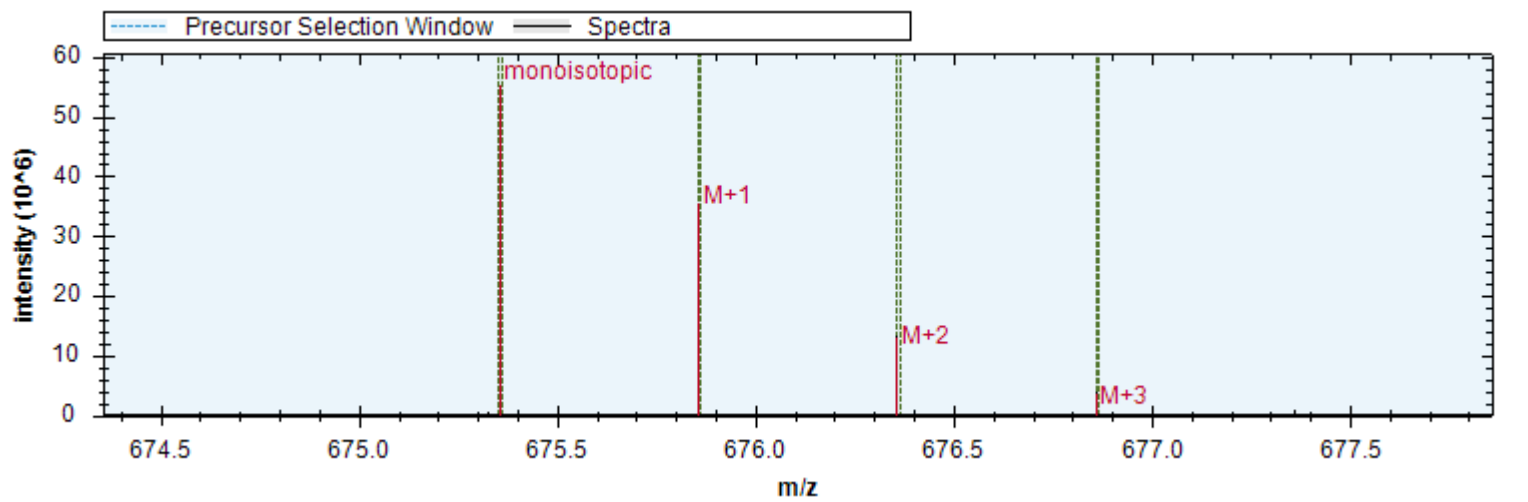

- | | | |
|-------------------------------|------------------------------|-------------------------------|
| [y20+++ -H3PO4] - 688.005 m/z | [y5+] - 583.295 m/z | [y21+++ -H3PO4] - 717.016 m/z |
| [y6+] - 720.354 m/z | [y4+] - 446.236 m/z | [y8++] - 458.741 m/z |
| [y18++ -H3PO4] - 914.454 m/z | [y19+++] - 666.309 m/z | [y18+++] - 642.630 m/z |
| [y19++ -H3PO4] - 949.972 m/z | [y15++ -H3PO4] - 779.382 m/z | [y7+] - 819.422 m/z |
| [y3+] - 375.199 m/z | [y20+++] - 720.664 m/z | [y15++] - 828.370 m/z |
| [y10+ -H3PO4] - 1042.518 m/z | [b17++] - 889.407 m/z | |