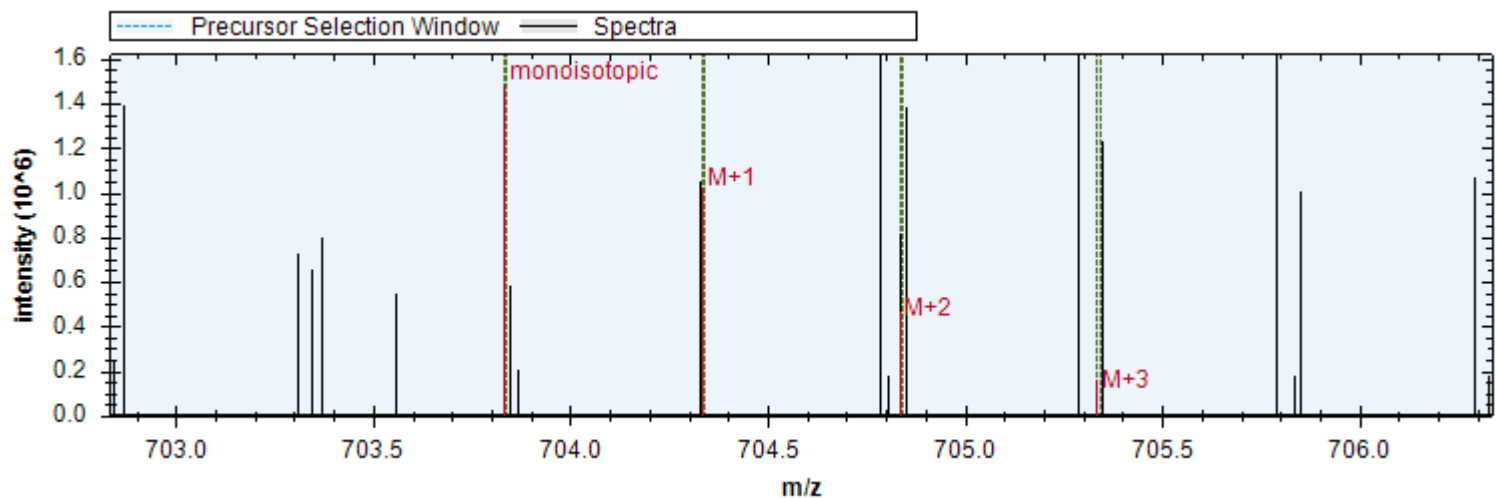

[y8+ -H3PO4] - 911.452 m/z	[y6+ -H3PO4] - 667.327 m/z	[y7+ -H3PO4] - 780.411 m/z
[y11+ -H3PO4] - 1138.579 m/z	[y5+ -H3PO4] - 566.279 m/z	[y8+] - 1009.428 m/z
[y10+ -H3PO4] - 1067.542 m/z	[y6+] - 765.304 m/z	[b5+] - 398.240 m/z
[y7+] - 878.388 m/z	[y3+] - 426.221 m/z	[b6+] - 529.280 m/z
[y4+ -H3PO4] - 495.242 m/z	[y11++] - 618.781 m/z	[y8++] - 505.218 m/z