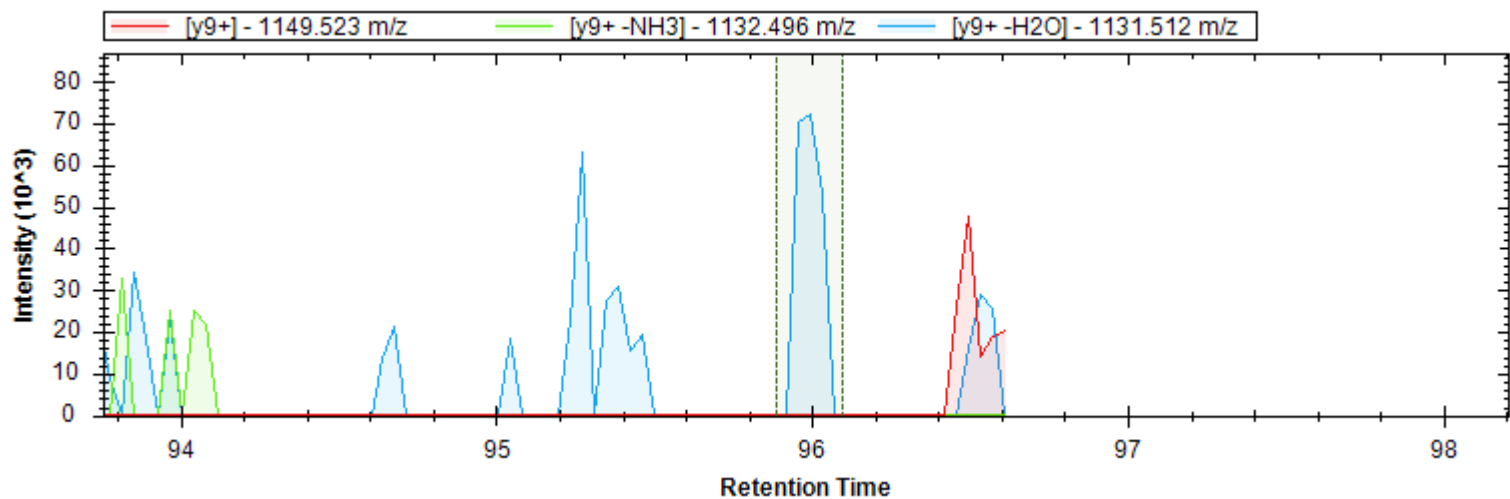

- | | | |
|----------------------------|----------------------------|--------------------------|
| [y4+] - 459.256 m/z | [b6+ -H3PO4] - 632.315 m/z | [b6+] - 730.292 m/z |
| [b4+ -H3PO4] - 420.235 m/z | [y6+] - 671.336 m/z | [y4+ -NH3] - 442.230 m/z |
| [y4+ -H2O] - 441.246 m/z | [b8+ -H3PO4] - 843.411 m/z | [y3+] - 362.203 m/z |
| [b4+ -H2O] - 598.002 m/z | [y7+ -H3PO4] - 740.357 m/z | [b8+] - 941.388 m/z |
| [b9+ -H3PO4] - 944.458 m/z | [y8+ -H3PO4] - 837.410 m/z | |