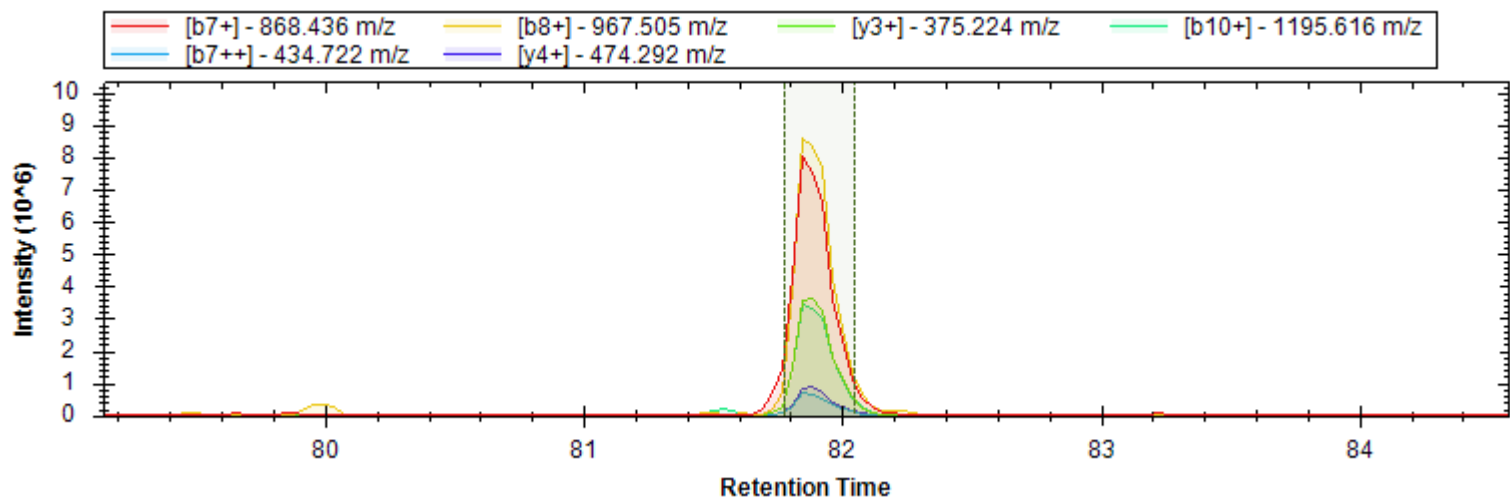

[y8+ -H3PO4] - 868.500 m/z	[b7+ -H3PO4] - 723.390 m/z	[y3+] - 345.213 m/z
[y8+] - 966.477 m/z	[y6+ -H3PO4] - 683.420 m/z	[y5+ -H3PO4] - 570.336 m/z
[y9++ -H3PO4] - 498.783 m/z	[b4+] - 385.183 m/z	[b6+] - 654.368 m/z
[y5+] - 668.313 m/z	[b9+ -H3PO4] - 921.490 m/z	[y8+ -H2O] - 948.466 m/z
[y7+ -H3PO4] - 811.479 m/z	[b9+ -NH3] - 1100.240 m/z	[y4+ -H3PO4] - 414.235 m/z