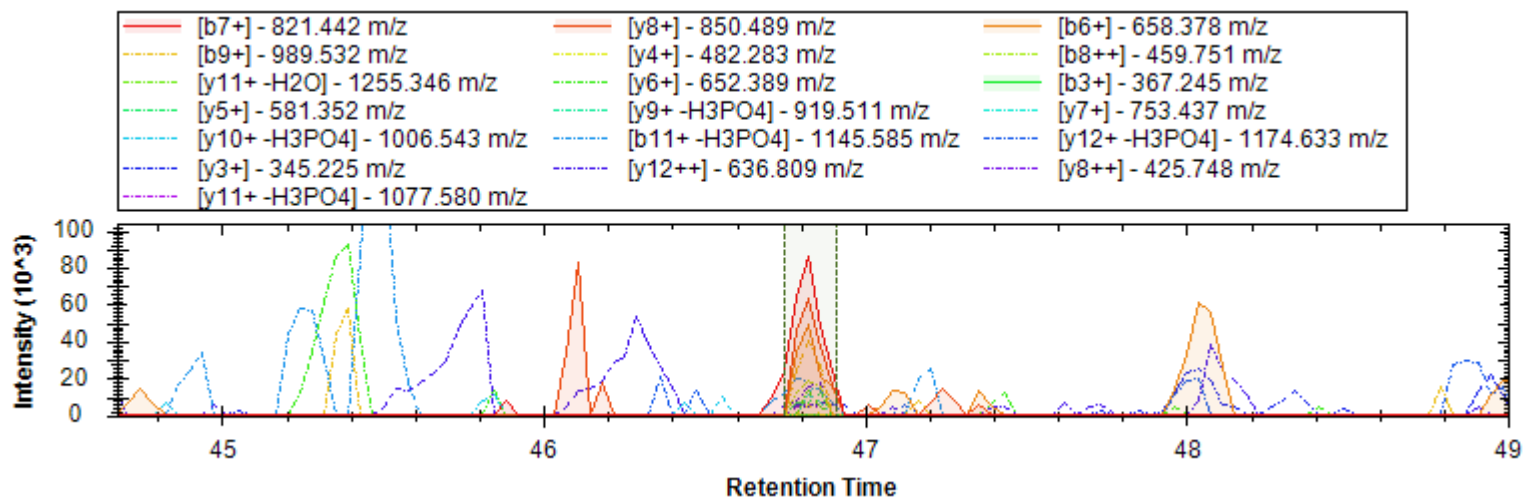

[y8+ -H3PO4] - 868.500 m/z	[b7+ -H3PO4] - 723.390 m/z	[y3+] - 345.213 m/z
[y8+] - 966.477 m/z	[y6+ -H3PO4] - 683.420 m/z	[y5+ -H3PO4] - 570.336 m/z
[y9++ -H3PO4] - 498.783 m/z	[b4+] - 385.183 m/z	[b6+] - 654.368 m/z
[y5+] - 668.313 m/z	[b9+ -H3PO4] - 921.490 m/z	[y8+ -H2O] - 948.466 m/z
[y7+ -H3PO4] - 811.479 m/z	[b9+ -NH3] - 1100.240 m/z	[y4+ -H3PO4] - 414.235 m/z