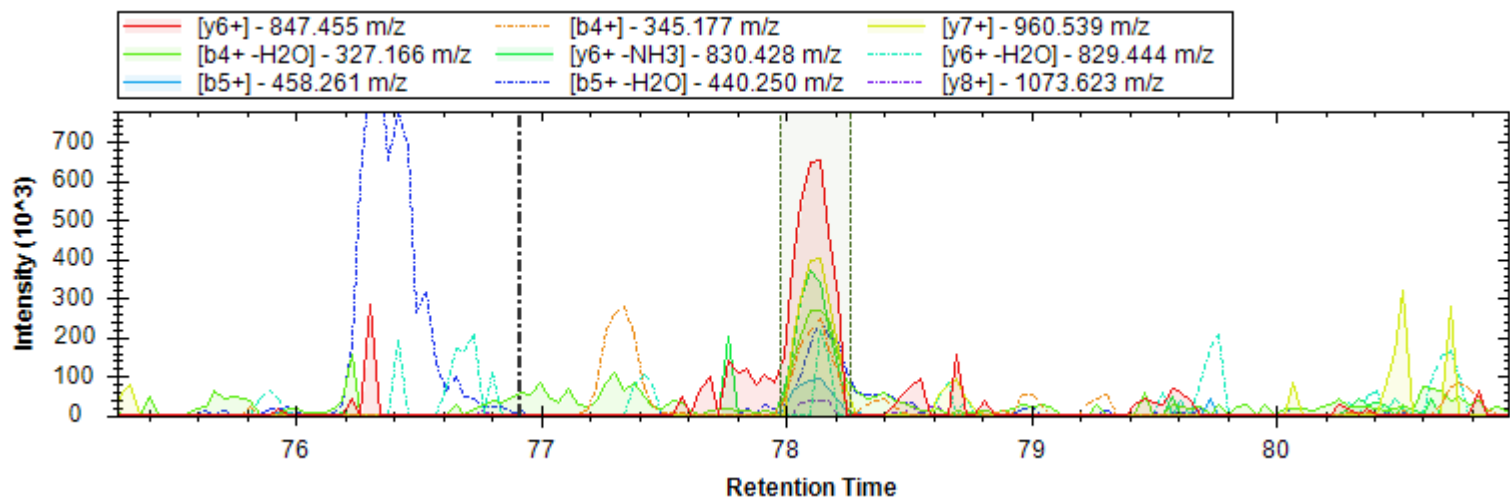

[y8+ -H3PO4] - 868.500 m/z	[b7+ -H3PO4] - 723.390 m/z	[y3+] - 345.213 m/z
[y8+] - 966.477 m/z	[y6+ -H3PO4] - 683.420 m/z	[y5+ -H3PO4] - 570.336 m/z
[y9++ -H3PO4] - 498.783 m/z	[b4+] - 385.183 m/z	[b6+] - 654.368 m/z
[y5+] - 668.313 m/z	[b9+ -H3PO4] - 921.490 m/z	[y8+ -H2O] - 948.466 m/z
[y7+ -H3PO4] - 811.479 m/z	[b9+ -NH3] - 1100.240 m/z	[y4+ -H3PO4] - 414.235 m/z