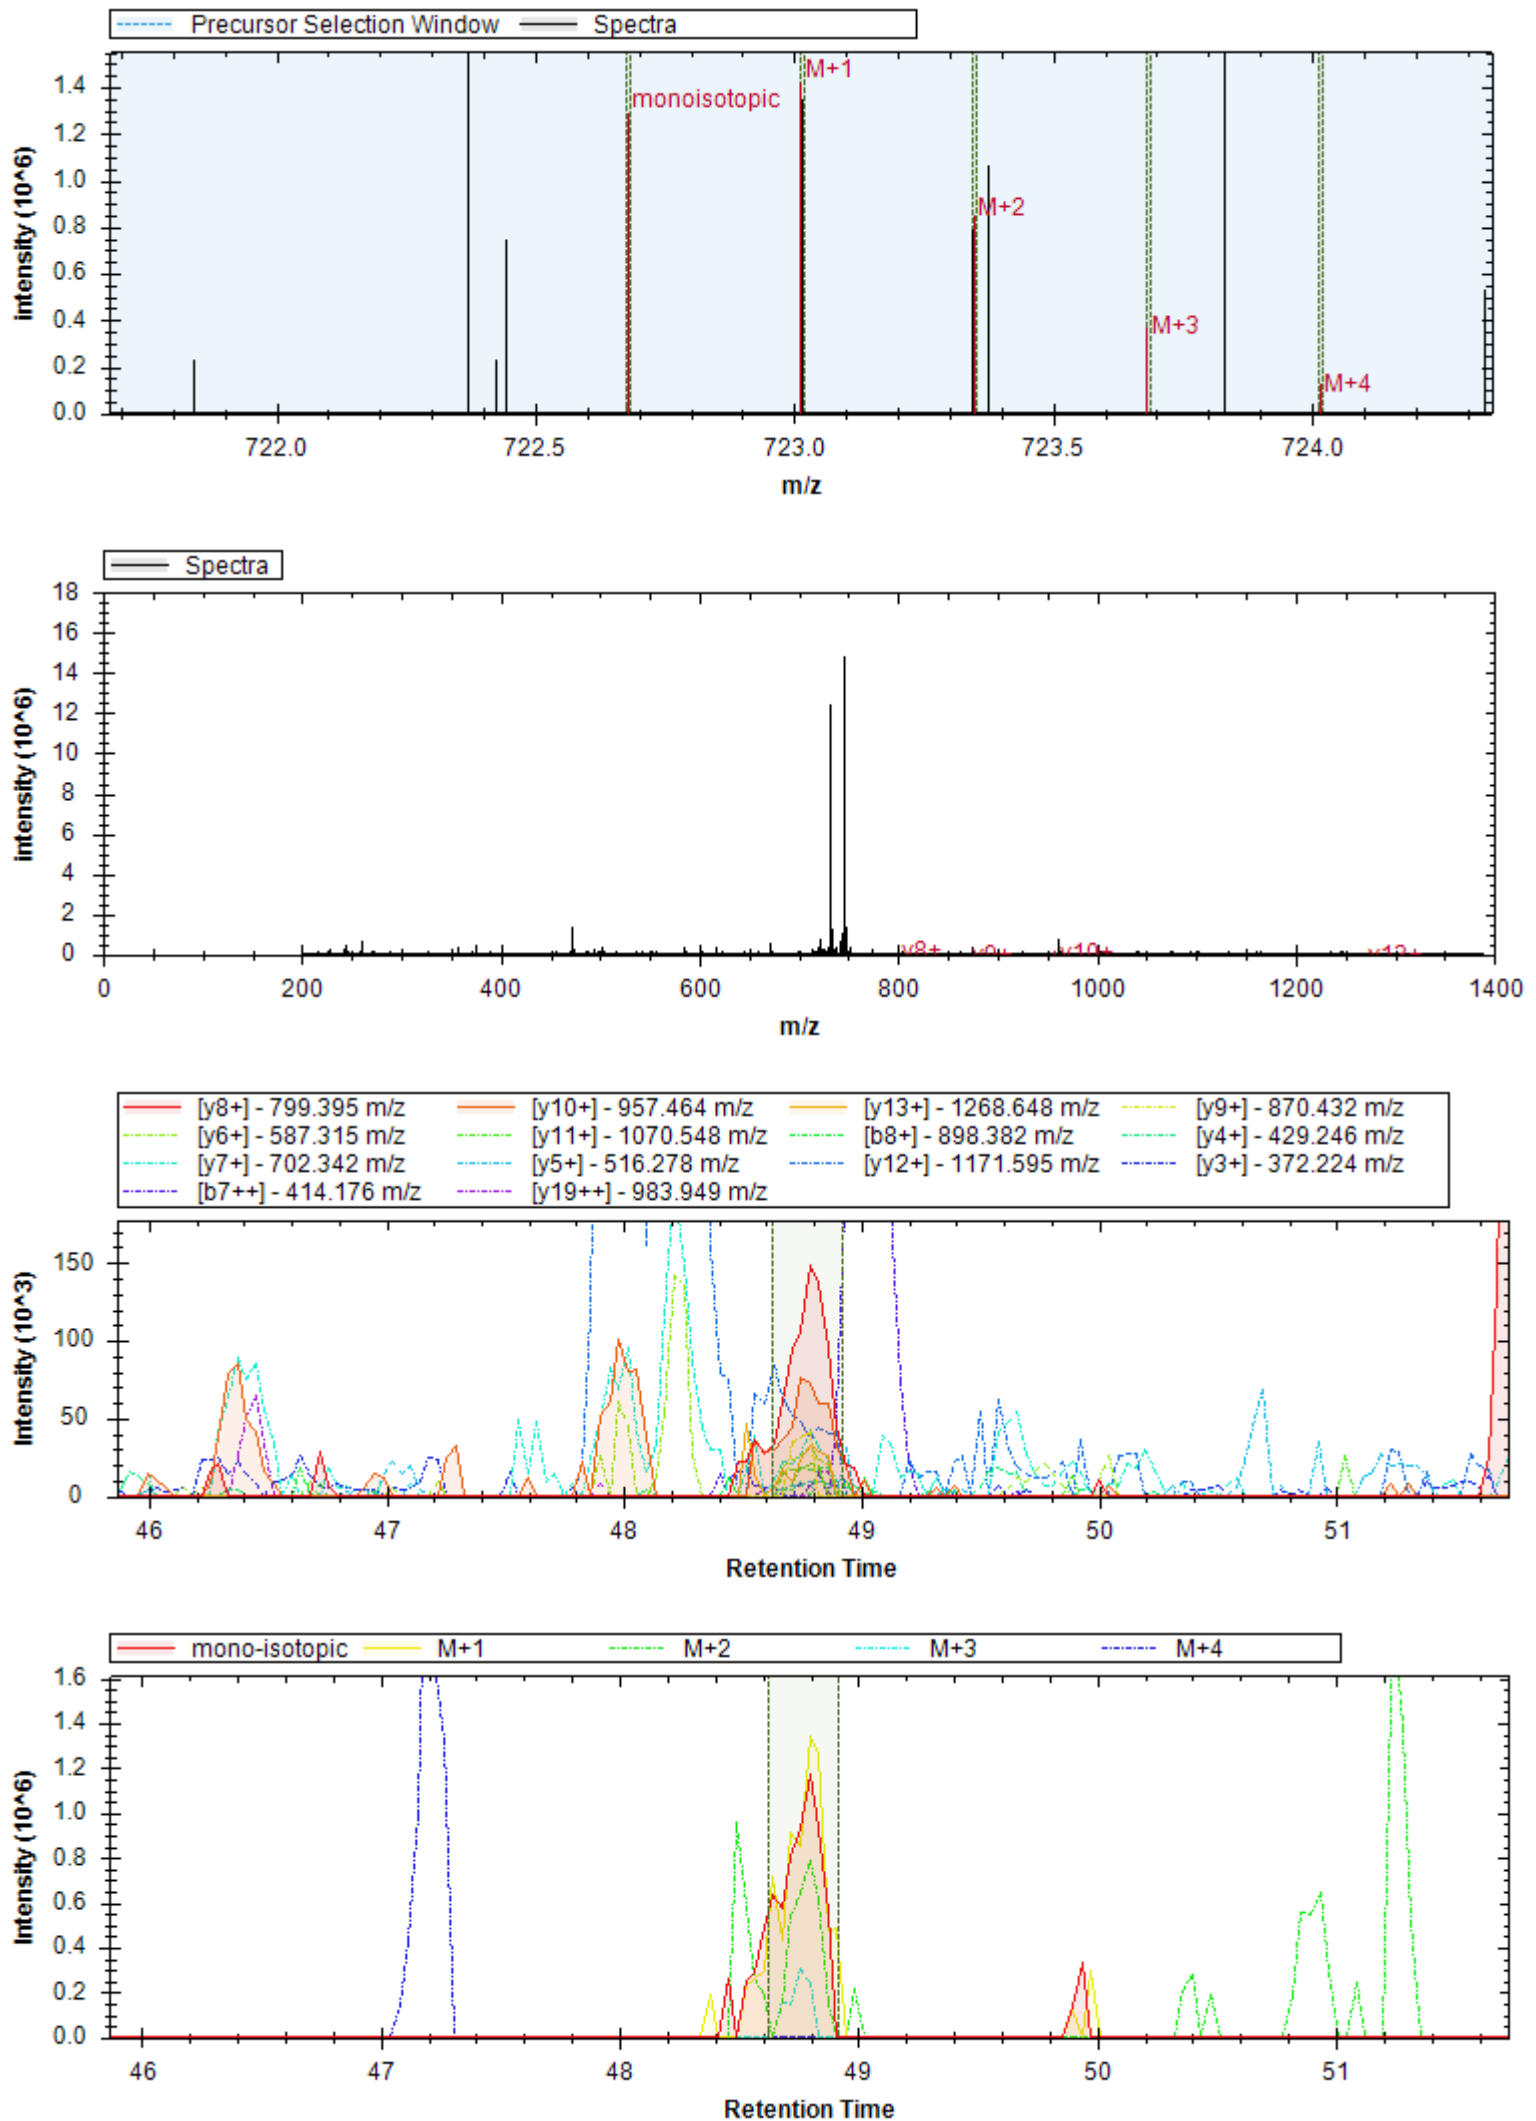

- | | | |
|-----------------------------|------------------------------|----------------------------|
| [y7+] - 671.347 m/z | [y10+ -H3PO4] - 894.443 m/z | [y4+] - 416.225 m/z |
| [y10+] - 992.420 m/z | [y10++] - 496.714 m/z | [b3+] - 308.124 m/z |
| [y11+ -H3PO4] - 981.475 m/z | [y12+ -H3PO4] - 1068.507 m/z | [y9+ -H3PO4] - 797.390 m/z |
| [y11++] - 540.230 m/z | [y11+] - 1079.452 m/z | [y7+ -H2O] - 653.337 m/z |
| [y8+ -H3PO4] - 740.369 m/z | [y12+] - 1166.484 m/z | [y10+ -H2O] - 1072.209 m/z |
| [b4+ -H2O] - 377.146 m/z | [y5+] - 517.273 m/z | [y10+ -NH3] - 975.393 m/z |
| [b4+] - 395.156 m/z | | |