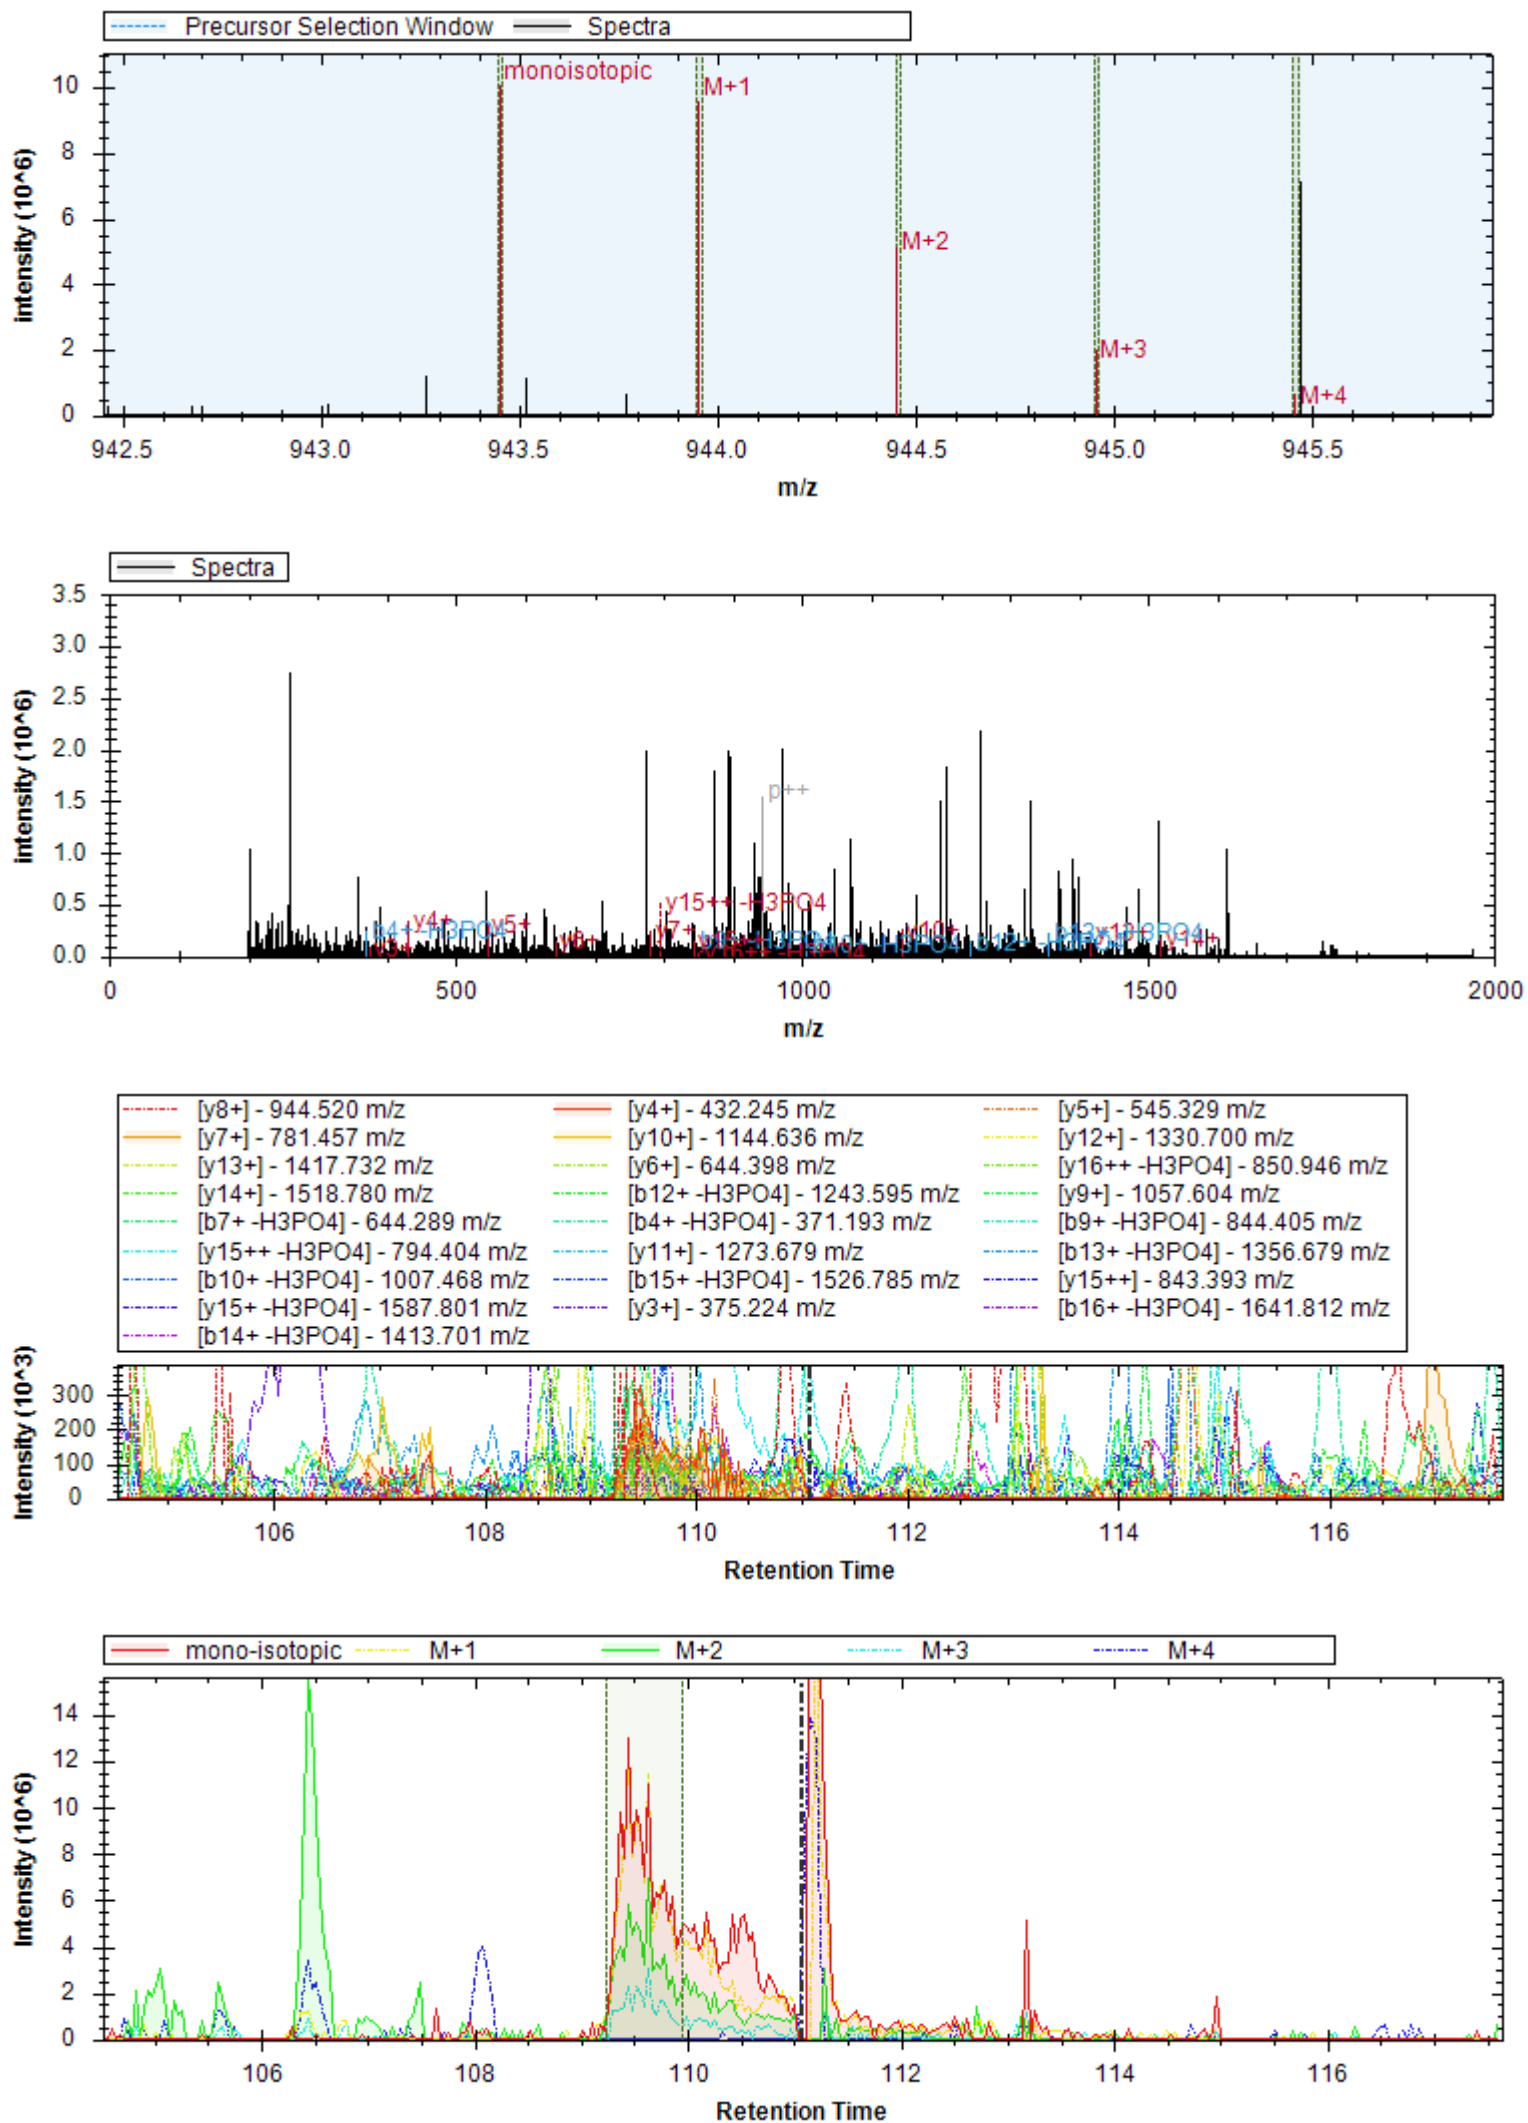

- | | | |
|-----------------------------|------------------------------|----------------------------|
| [y7+] - 671.347 m/z | [y10+ -H3PO4] - 894.443 m/z | [y4+] - 416.225 m/z |
| [y10+] - 992.420 m/z | [y10++] - 496.714 m/z | [b3+] - 308.124 m/z |
| [y11+ -H3PO4] - 981.475 m/z | [y12+ -H3PO4] - 1068.507 m/z | [y9+ -H3PO4] - 797.390 m/z |
| [y11++] - 540.230 m/z | [y11+] - 1079.452 m/z | [y7+ -H2O] - 653.337 m/z |
| [y8+ -H3PO4] - 740.369 m/z | [y12+] - 1166.484 m/z | [y10+ -H2O] - 1072.209 m/z |
| [b4+ -H2O] - 377.146 m/z | [y5+] - 517.273 m/z | [y10+ -NH3] - 975.393 m/z |
| [b4+] - 395.156 m/z | | |