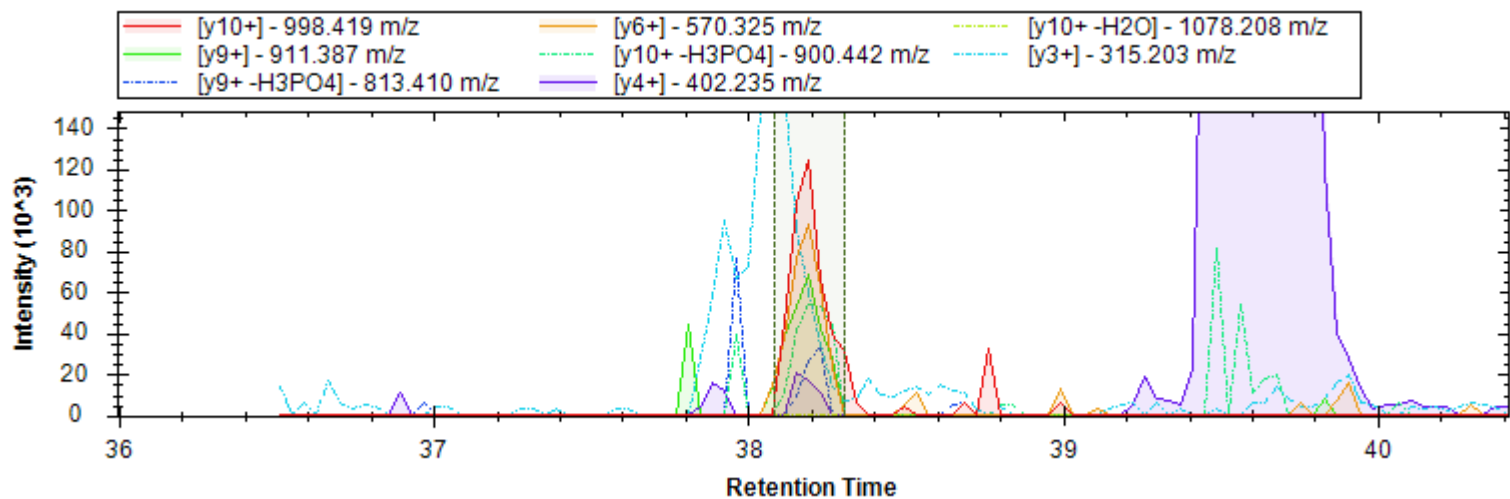

[y8+ -H3PO4] - 868.500 m/z	[b7+ -H3PO4] - 723.390 m/z	[y3+] - 345.213 m/z
[y8+] - 966.477 m/z	[y6+ -H3PO4] - 683.420 m/z	[y5+ -H3PO4] - 570.336 m/z
[y9++ -H3PO4] - 498.783 m/z	[b4+] - 385.183 m/z	[b6+] - 654.368 m/z
[y5+] - 668.313 m/z	[b9+ -H3PO4] - 921.490 m/z	[y8+ -H2O] - 948.466 m/z
[y7+ -H3PO4] - 811.479 m/z	[b9+ -NH3] - 1100.240 m/z	[y4+ -H3PO4] - 414.235 m/z