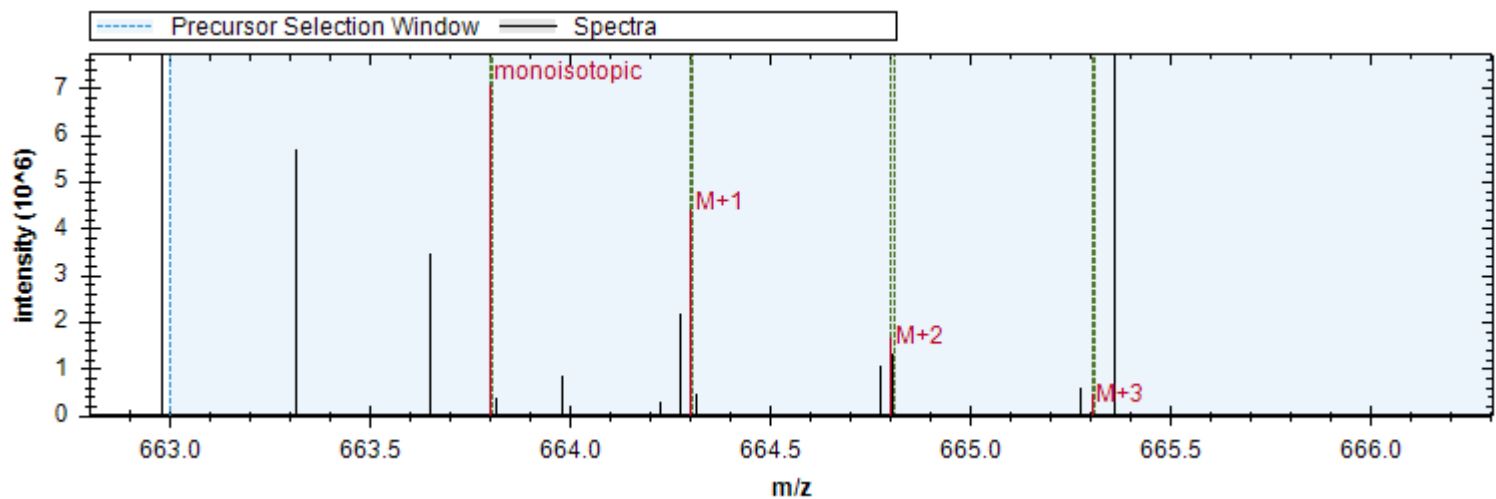

- | | | |
|----------------------------|----------------------------|--------------------------|
| [y4+] - 459.256 m/z | [b6+ -H3PO4] - 632.315 m/z | [b6+] - 730.292 m/z |
| [b4+ -H3PO4] - 420.235 m/z | [y6+] - 671.336 m/z | [y4+ -NH3] - 442.230 m/z |
| [y4+ -H2O] - 441.246 m/z | [b8+ -H3PO4] - 843.411 m/z | [y3+] - 362.203 m/z |
| [b4+ -H2O] - 598.002 m/z | [y7+ -H3PO4] - 740.357 m/z | [b8+] - 941.388 m/z |
| [b9+ -H3PO4] - 944.458 m/z | [y8+ -H3PO4] - 837.410 m/z | |