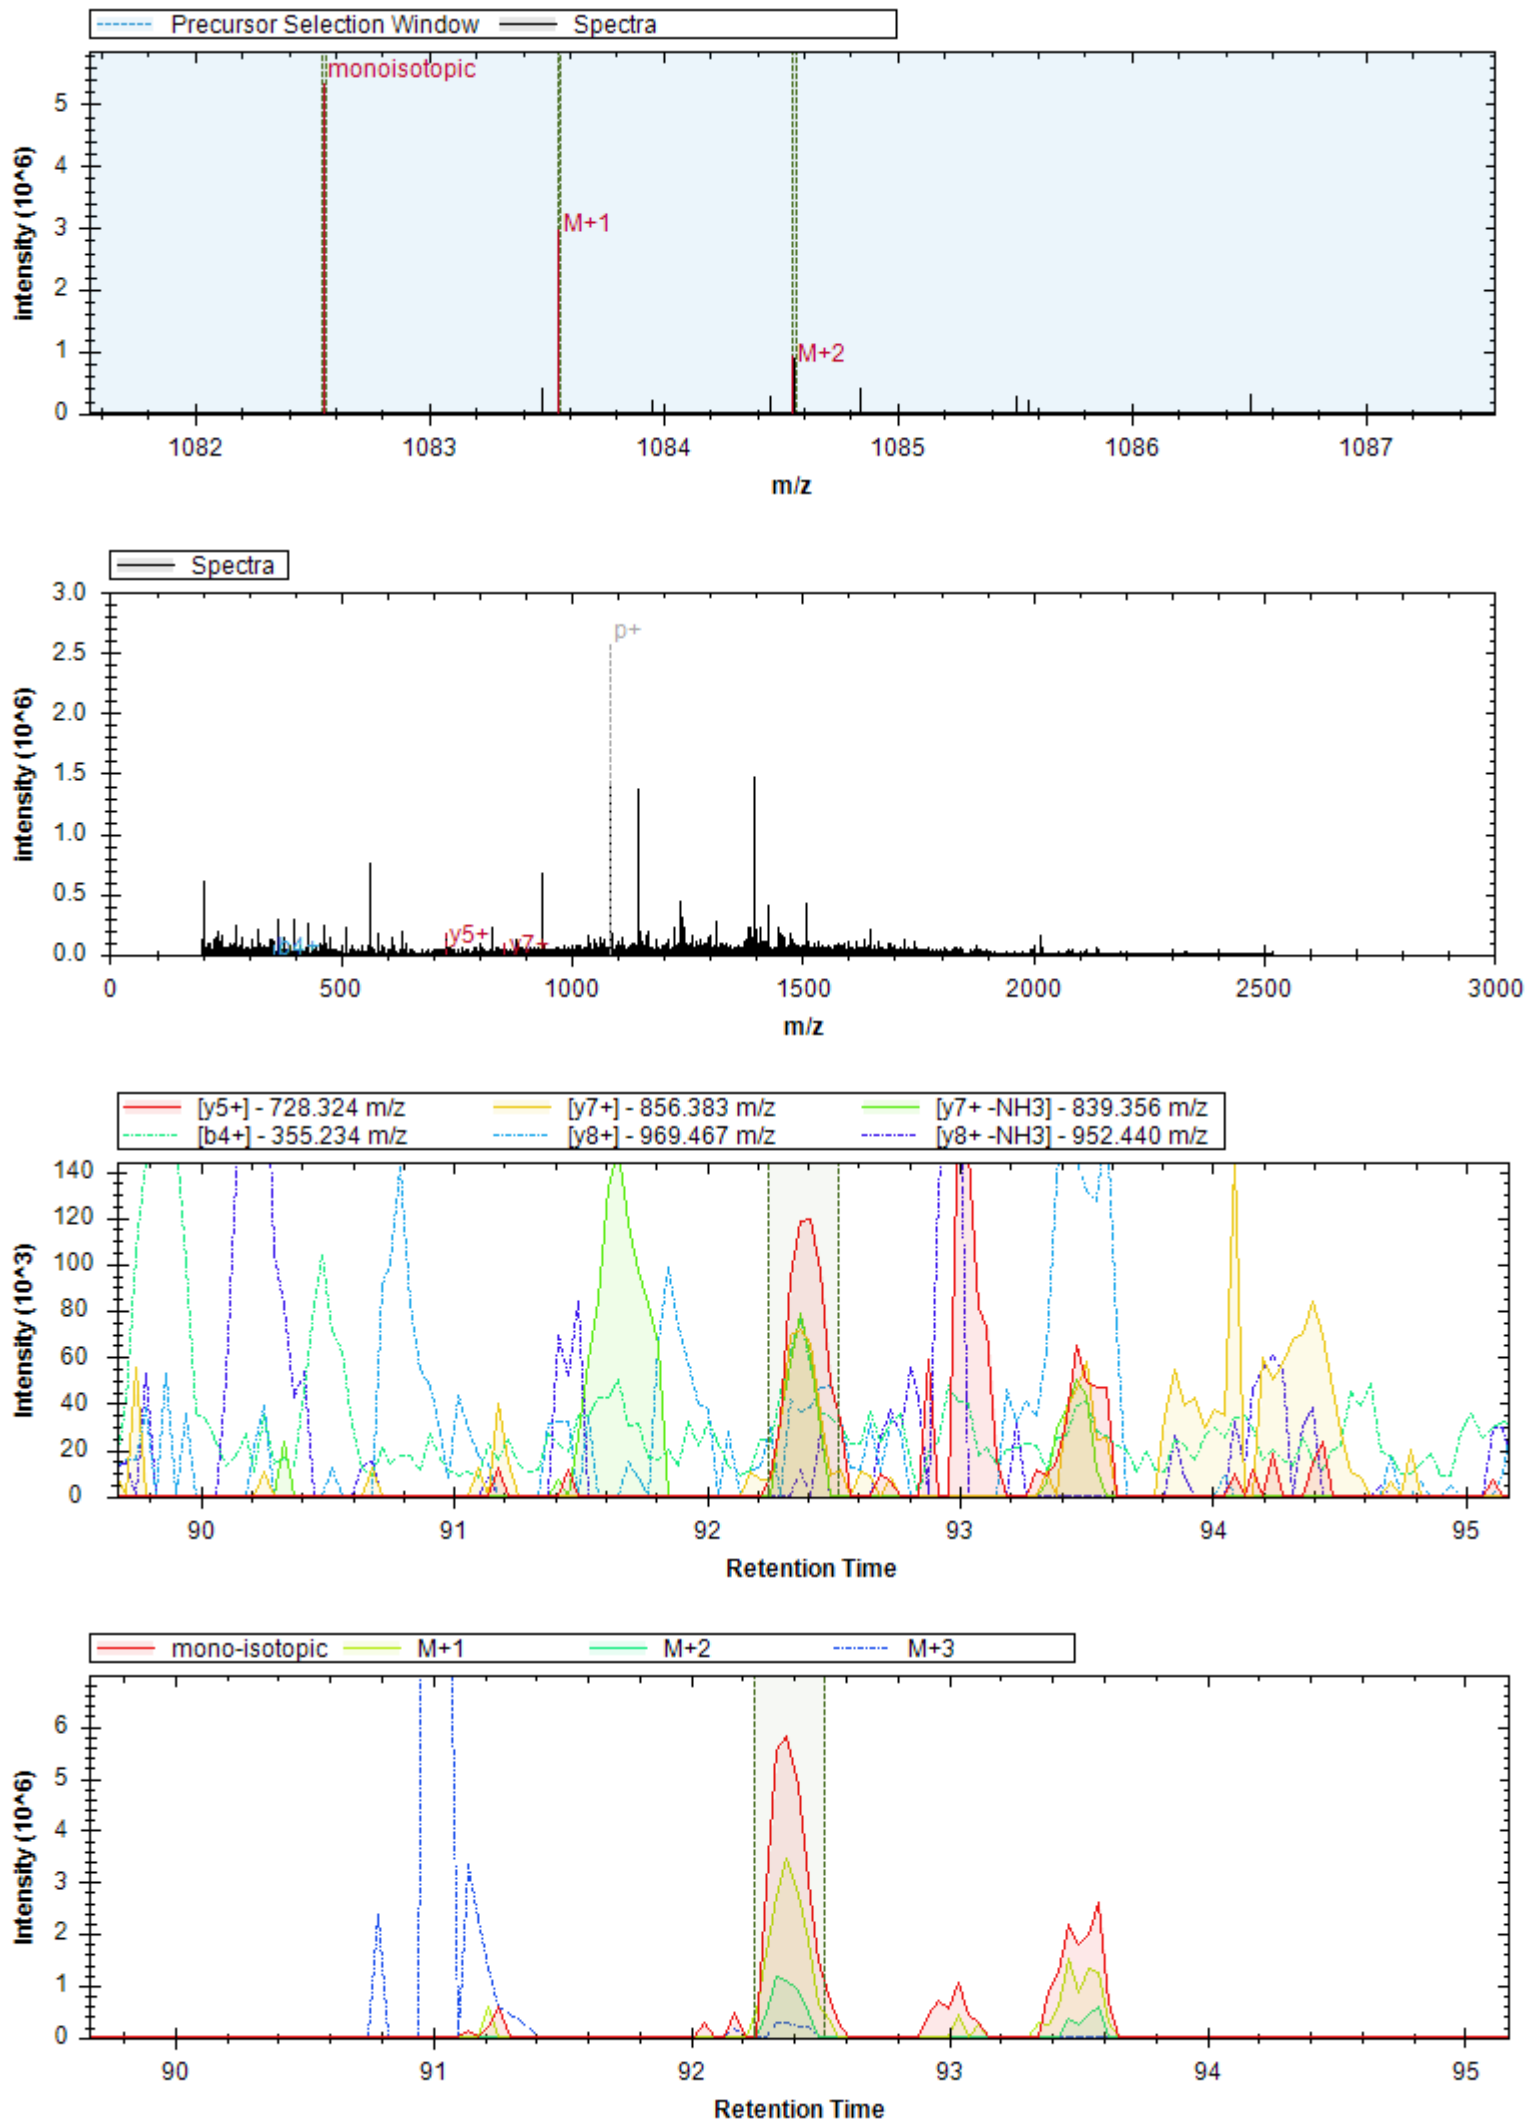

- | | | |
|----------------------------|----------------------------|------------------------------|
| [b14+] - 1310.634 m/z | [y3+] - 331.198 m/z | [b16+ -H3PO4] - 1466.687 m/z |
| [b13+] - 1239.596 m/z | [b7+] - 715.337 m/z | [b12+] - 1140.528 m/z |
| [y6+] - 656.265 m/z | [b15+] - 1397.666 m/z | [y12+ -H2O] - 1260.314 m/z |
| [b10+] - 998.454 m/z | [y12+] - 1180.525 m/z | [y4+] - 498.196 m/z |
| [y17++] - 854.899 m/z | [b16+ -H2O] - 1644.453 m/z | [b11+] - 1069.491 m/z |
| [y4+ -H3PO4] - 400.219 m/z | [b15+ -H2O] - 1379.655 m/z | [y5+ -H3PO4] - 487.251 m/z |
| [y9+] - 897.408 m/z | [y4+ -NH3] - 578.969 m/z | [y3+ -H2O] - 313.187 m/z |
| [y5+] - 585.228 m/z | [y6+ -H3PO4] - 558.288 m/z | [b16+ -NH3] - 1645.437 m/z |
| [y8+] - 826.371 m/z | | |