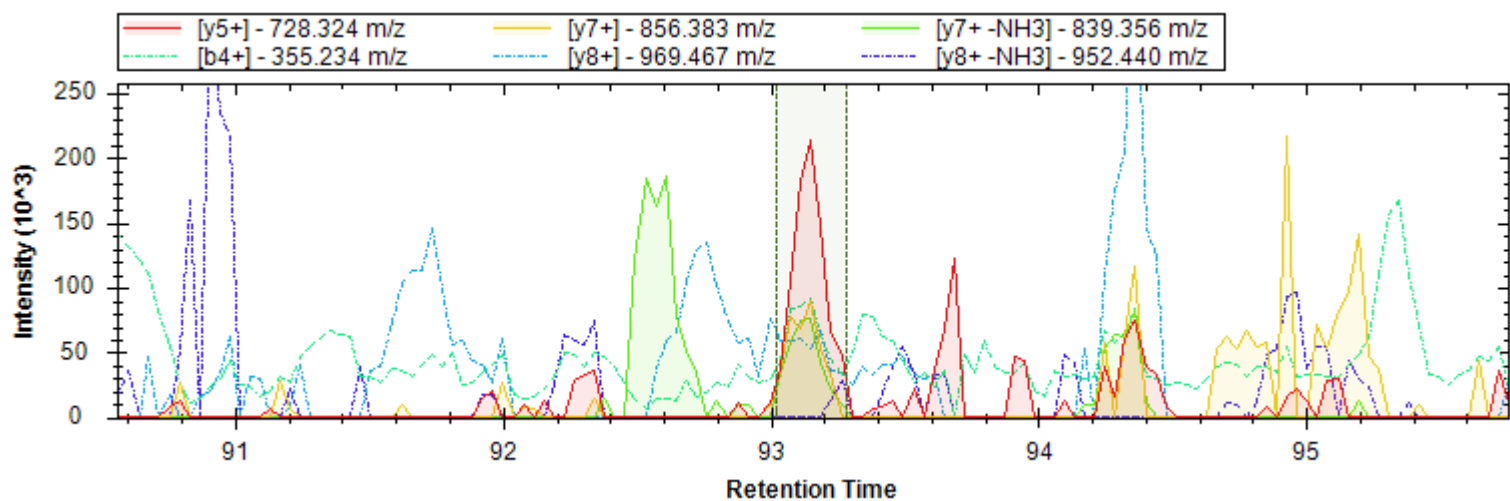

Fig4_MP-DIA-barrel-cortex-p54-1_MHRM.htrms

- | | | |
|------------------------------|------------------------------|----------------------------|
| [y14++ -H3PO4] - 703.909 m/z | [y13++ -H3PO4] - 668.391 m/z | [b6+ -H3PO4] - 608.388 m/z |
| [y9+] - 898.499 m/z | [b10++ -H3PO4] - 509.314 m/z | [y5+] - 489.267 m/z |
| [y6+] - 576.299 m/z | [y12++ -H3PO4] - 618.857 m/z | [y14++] - 752.898 m/z |
| [y8+] - 801.447 m/z | [y13++] - 717.379 m/z | [b10++] - 558.302 m/z |
| [y12++] - 667.845 m/z | [b6+] - 706.365 m/z | [y8++] - 401.227 m/z |
| [y9++] - 449.753 m/z | [y5+ -H2O] - 471.256 m/z | [y9+ -H2O] - 880.489 m/z |
| [y11++] - 618.311 m/z | [y3+] - 305.182 m/z | [y4+] - 392.214 m/z |
| [b5+] - 525.351 m/z | [y13++ -H2O] - 708.374 m/z | |