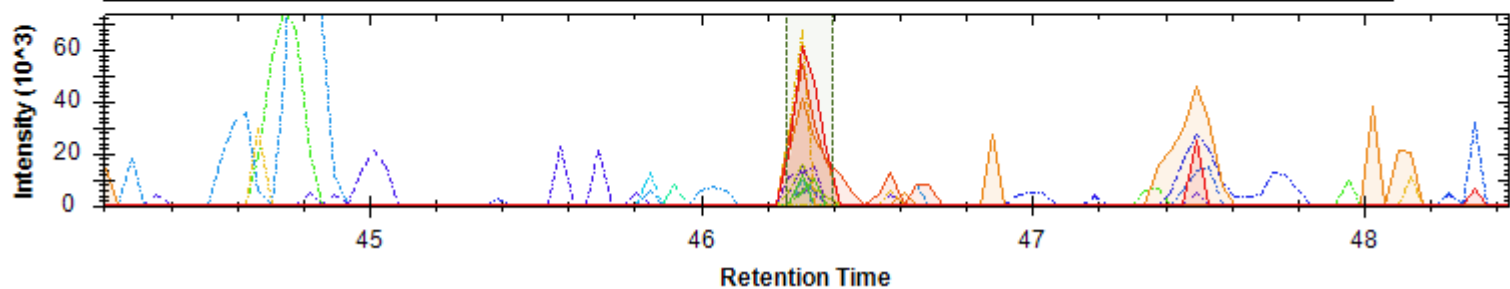

[b7+] - 821.442 m/z	[y8+] - 850.489 m/z	[b6+] - 658.378 m/z
[b9+] - 989.532 m/z	[y4+] - 482.283 m/z	[b8++] - 459.751 m/z
[y11+ -H2O] - 1255.346 m/z	[y6+] - 652.389 m/z	[b3+] - 367.245 m/z
[y5+] - 581.352 m/z	[y9+ -H3PO4] - 919.511 m/z	[y7+] - 753.437 m/z
[y10+ -H3PO4] - 1006.543 m/z	[b11+ -H3PO4] - 1145.585 m/z	[y12+ -H3PO4] - 1174.633 m/z
[y3+] - 345.225 m/z	[y12++] - 636.809 m/z	[y8++] - 425.748 m/z
[y11+ -H3PO4] - 1077.580 m/z