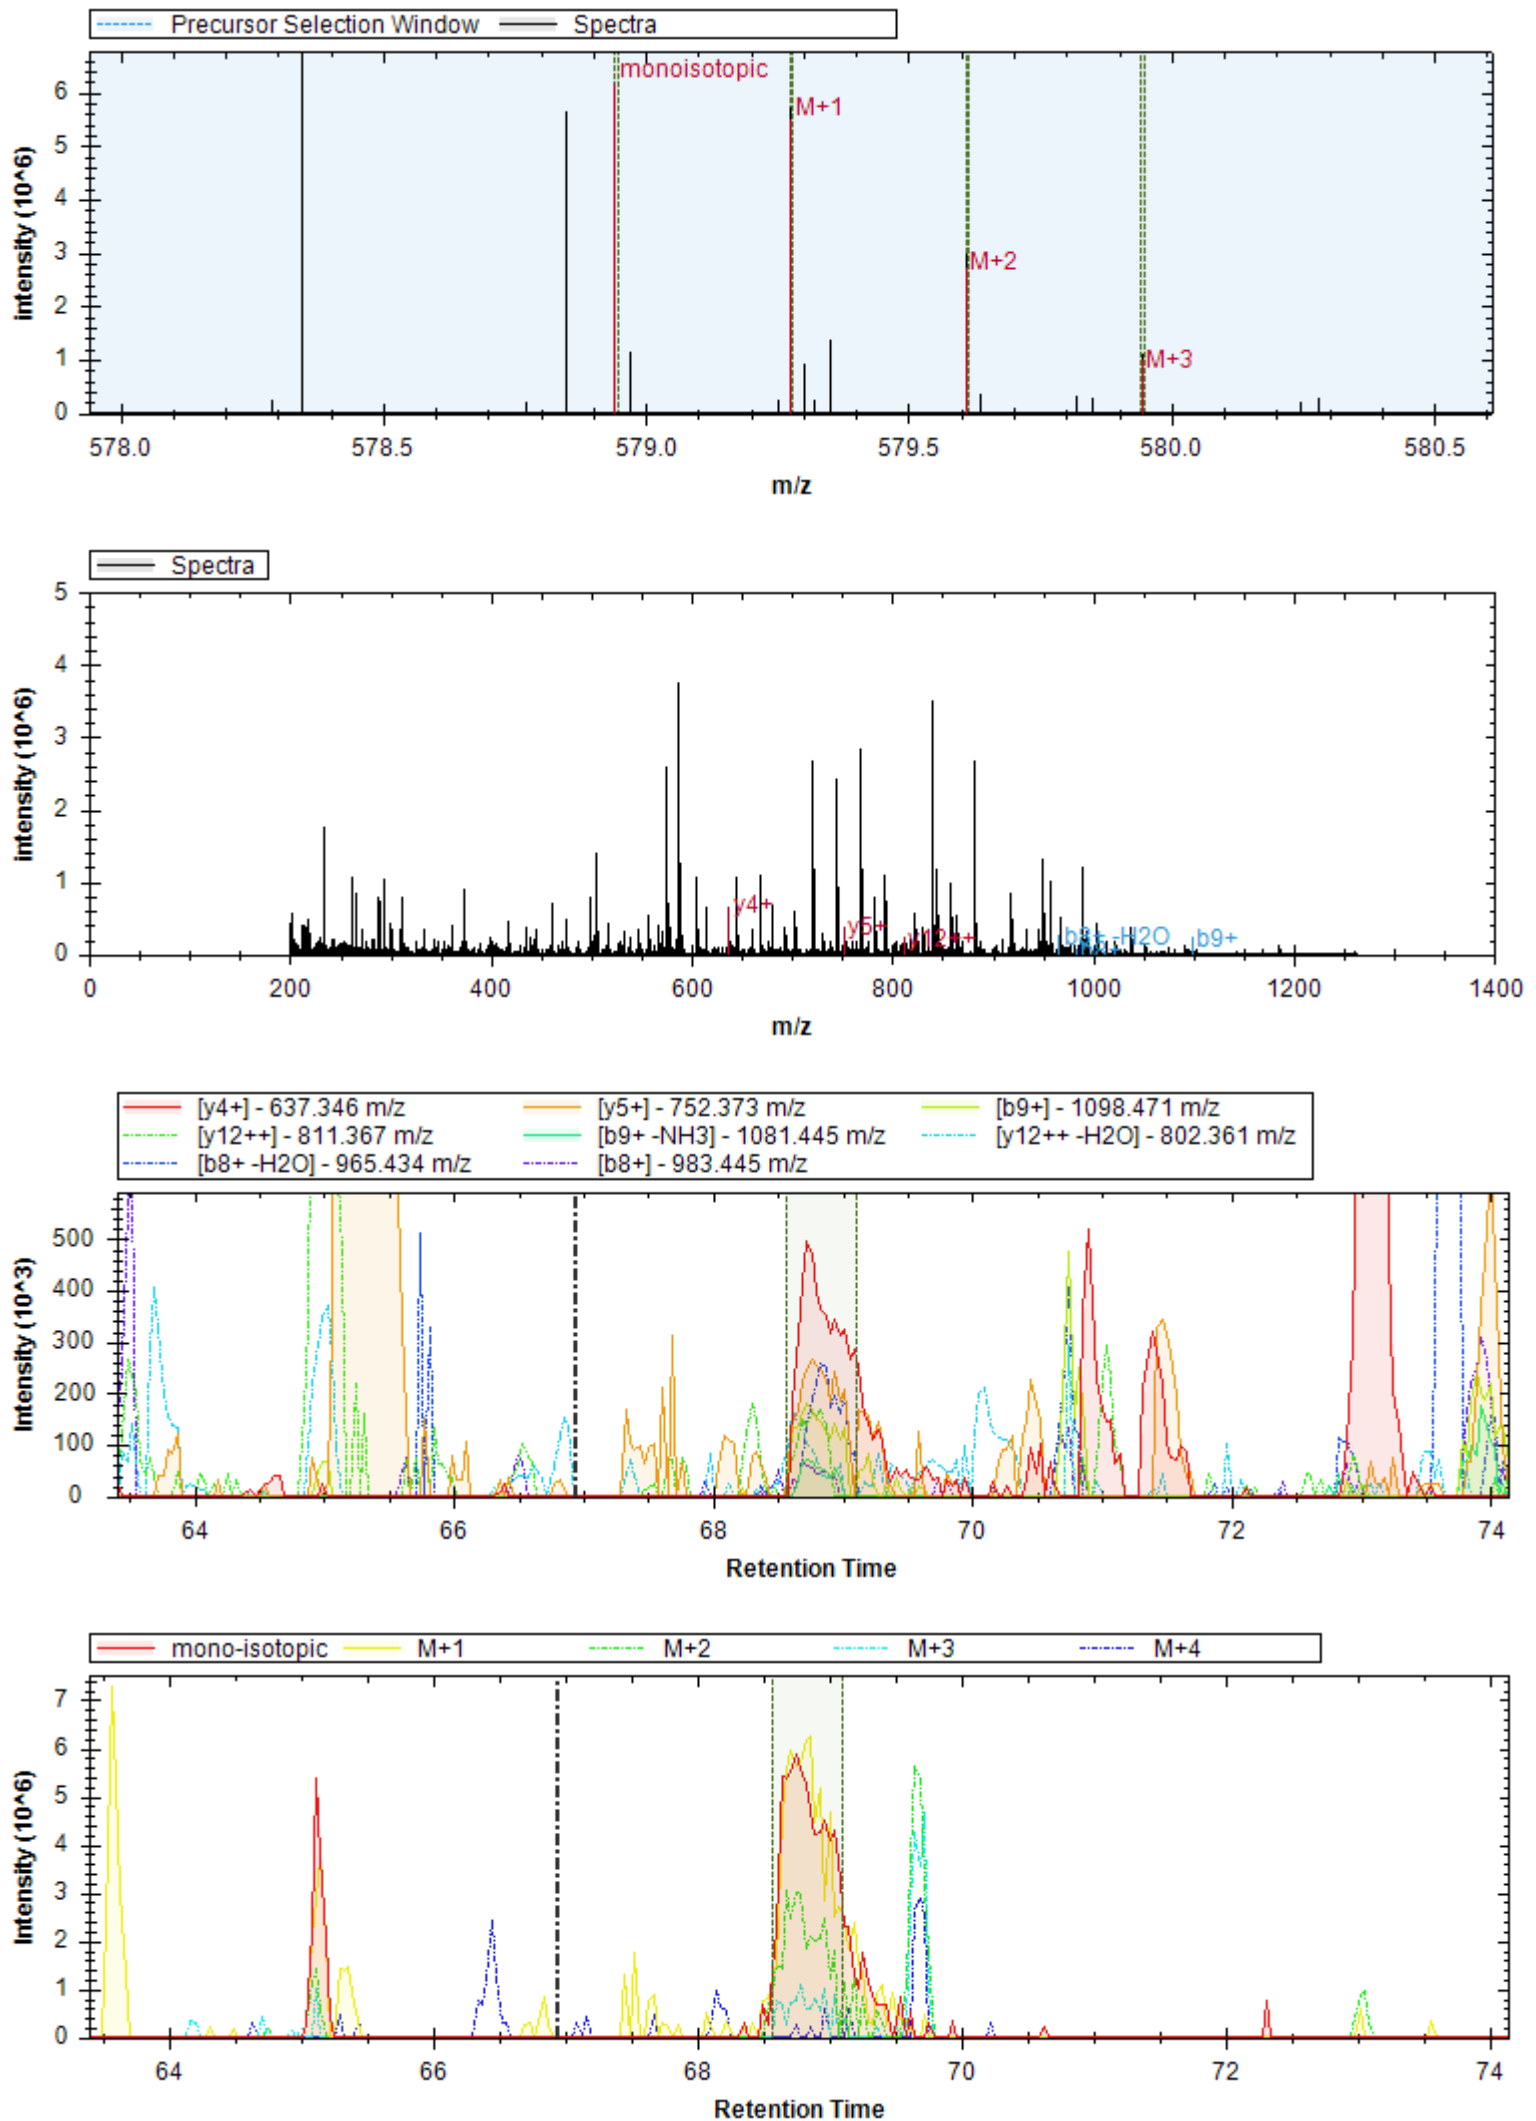

[b6+ -H3PO4] - 636.419 m/z	[y14++ -H3PO4] - 729.943 m/z	[y13++ -H3PO4] - 694.425 m/z
[y9++] - 461.772 m/z	[y9+] - 922.536 m/z	[y5+] - 513.303 m/z
[y12++ -H3PO4] - 637.883 m/z	[y6+] - 600.335 m/z	[y10++] - 552.278 m/z
[y14++] - 778.932 m/z	[y13++] - 743.413 m/z	[b6+] - 734.396 m/z
[y8+] - 825.483 m/z	[y6+ -H2O] - 582.325 m/z	[y3+] - 345.213 m/z
[y9+ -H2O] - 904.525 m/z	[y5+ -H2O] - 495.293 m/z	[y7+] - 728.430 m/z
[y12++] - 686.871 m/z	[y14++ -H2O] - 769.926 m/z	[y3+ -H2O] - 327.203 m/z
[y8++] - 413.245 m/z	[b10++] - 572.318 m/z	[b10++ -H3PO4] - 523.330 m/z