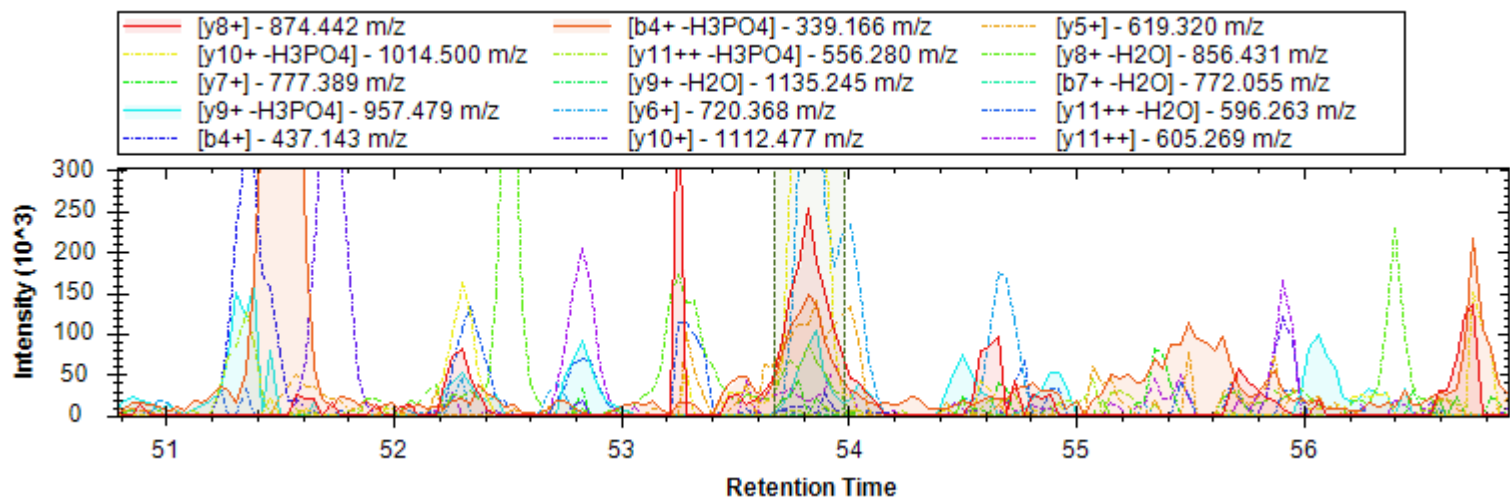

- | | | |
|-------------------------------|------------------------------|-------------------------------|
| [y20+++ -H3PO4] - 688.005 m/z | [y5+] - 583.295 m/z | [y21+++ -H3PO4] - 717.016 m/z |
| [y6+] - 720.354 m/z | [y4+] - 446.236 m/z | [y8++] - 458.741 m/z |
| [y18++ -H3PO4] - 914.454 m/z | [y19+++] - 666.309 m/z | [y18+++] - 642.630 m/z |
| [y19++ -H3PO4] - 949.972 m/z | [y15++ -H3PO4] - 779.382 m/z | [y7+] - 819.422 m/z |
| [y3+] - 375.199 m/z | [y20+++] - 720.664 m/z | [y15++] - 828.370 m/z |
| [y10+ -H3PO4] - 1042.518 m/z | [b17++] - 889.407 m/z | |