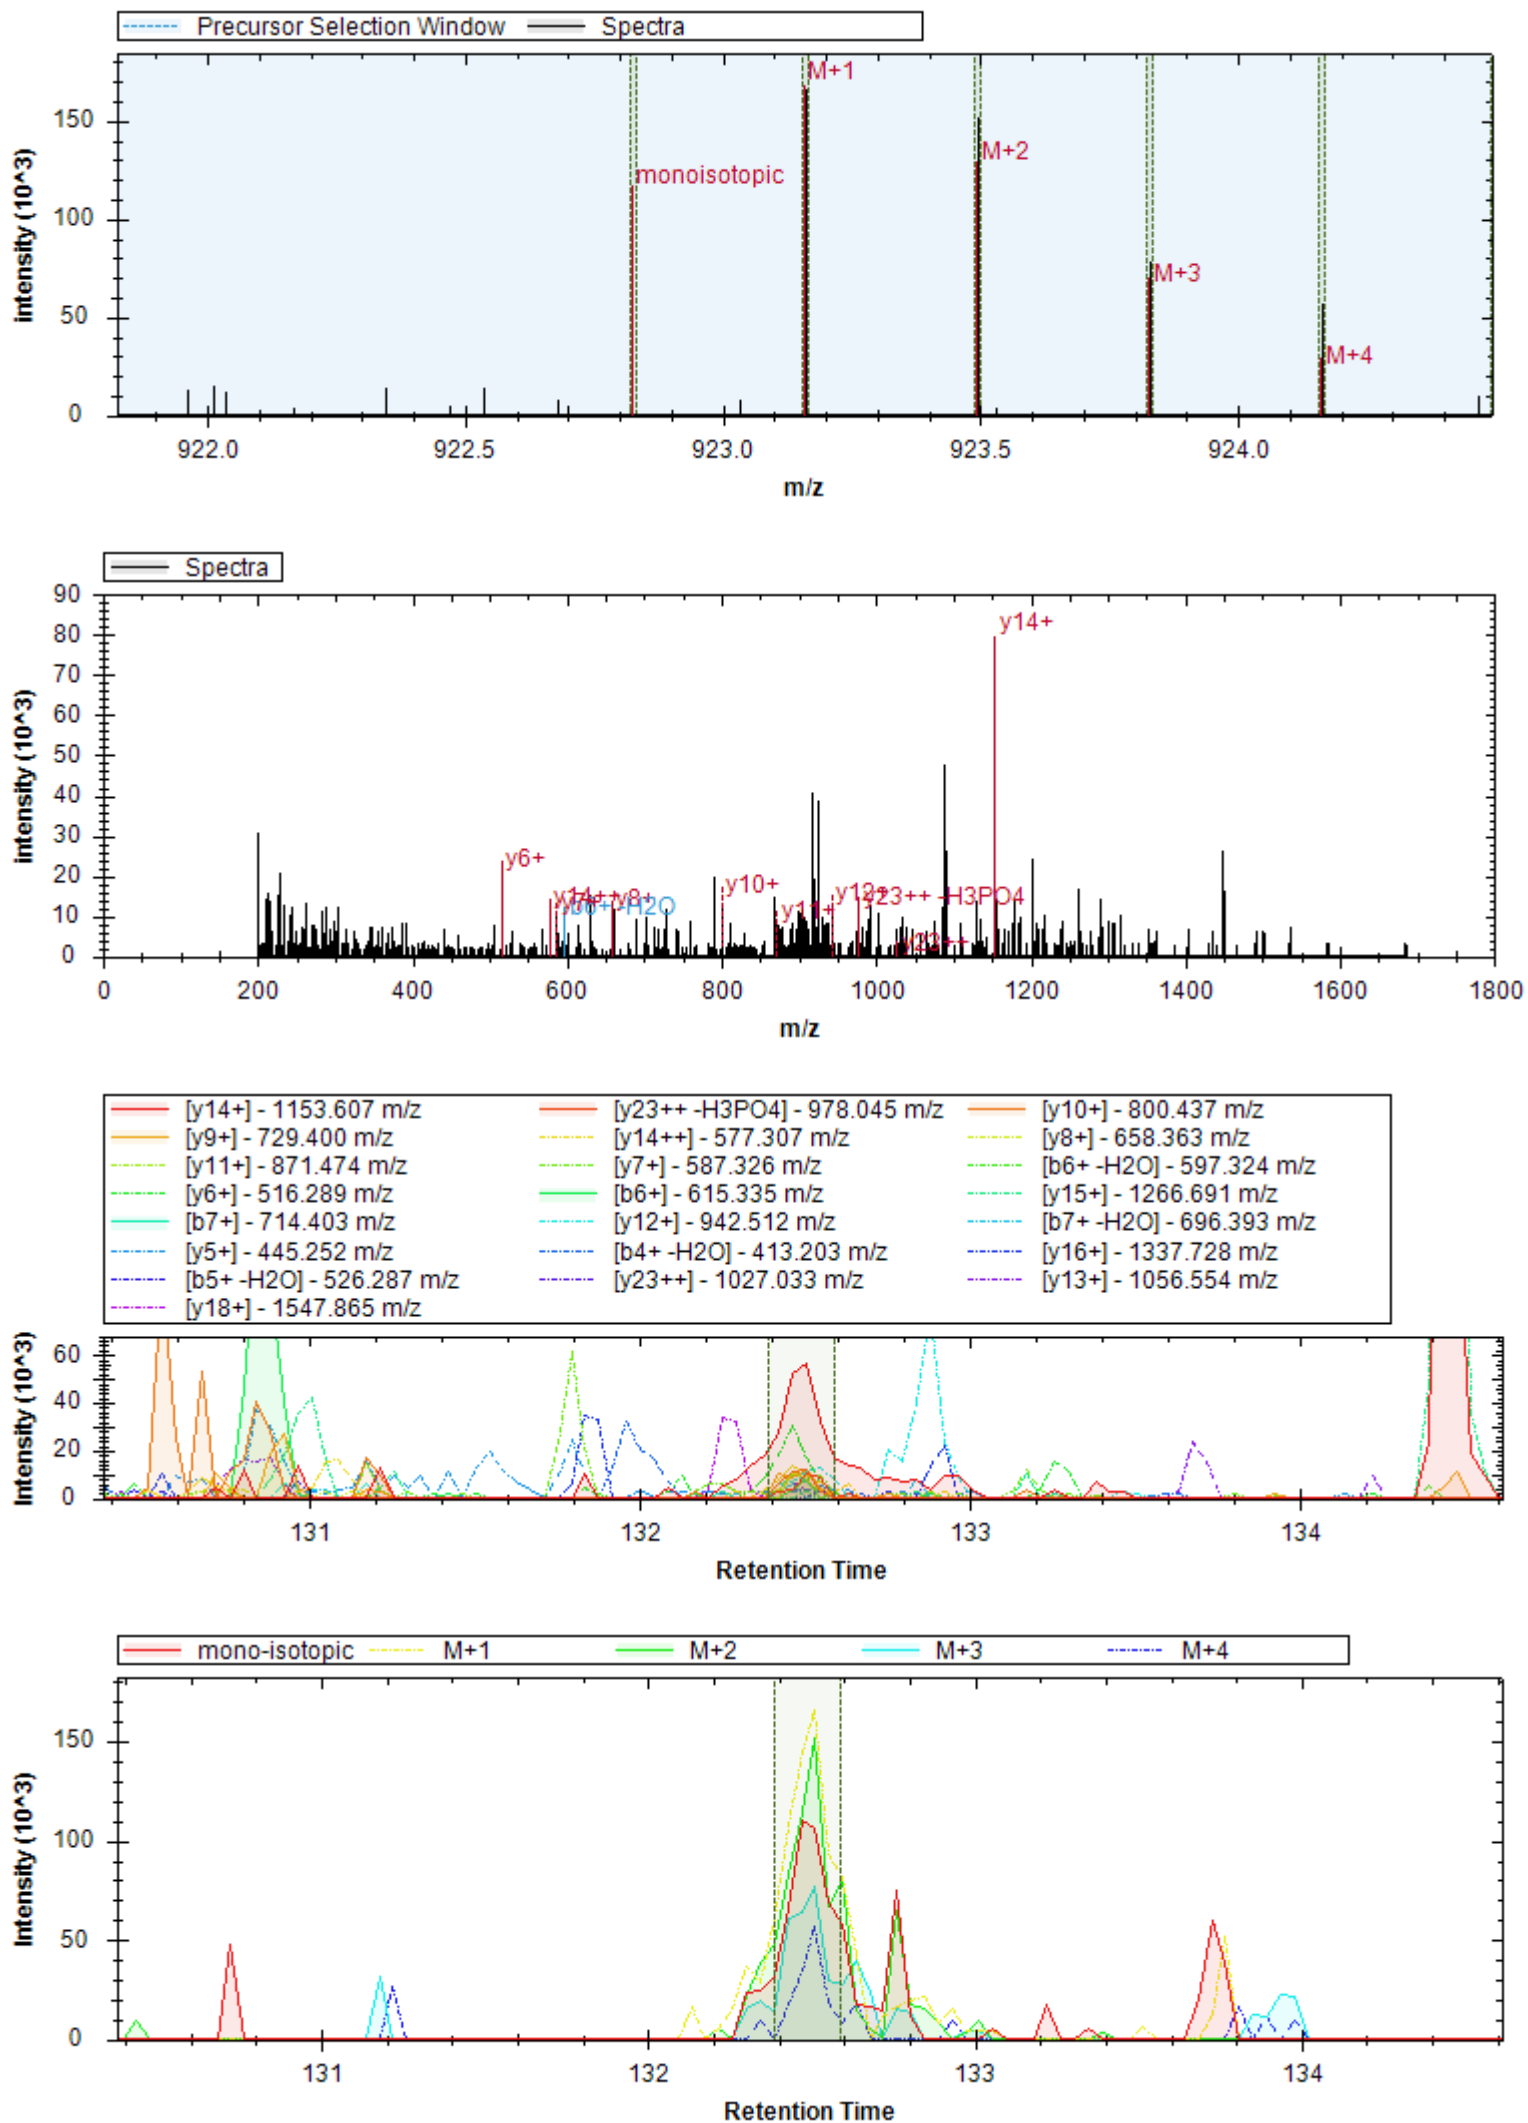

[y7+] - 911.462 m/z	[y5+] - 635.315 m/z	[y6+] - 798.378 m/z
[y10+] - 1244.642 m/z	[y8+] - 1010.531 m/z	[y15+] - 837.897 m/z
[y13+] - 1530.734 m/z	[y4+] - 548.283 m/z	[y14+] - 794.381 m/z
[y17++ -H3PO4] - 945.942 m/z	[b3+] - 315.166 m/z	[y9+] - 1147.589 m/z
[y19++ -H3PO4] - 1032.974 m/z	[y11+] - 1358.685 m/z	[b4+ -H2O] - 426.198 m/z
[y21++] - 1197.008 m/z	[y21++ -H3PO4] - 1148.019 m/z	