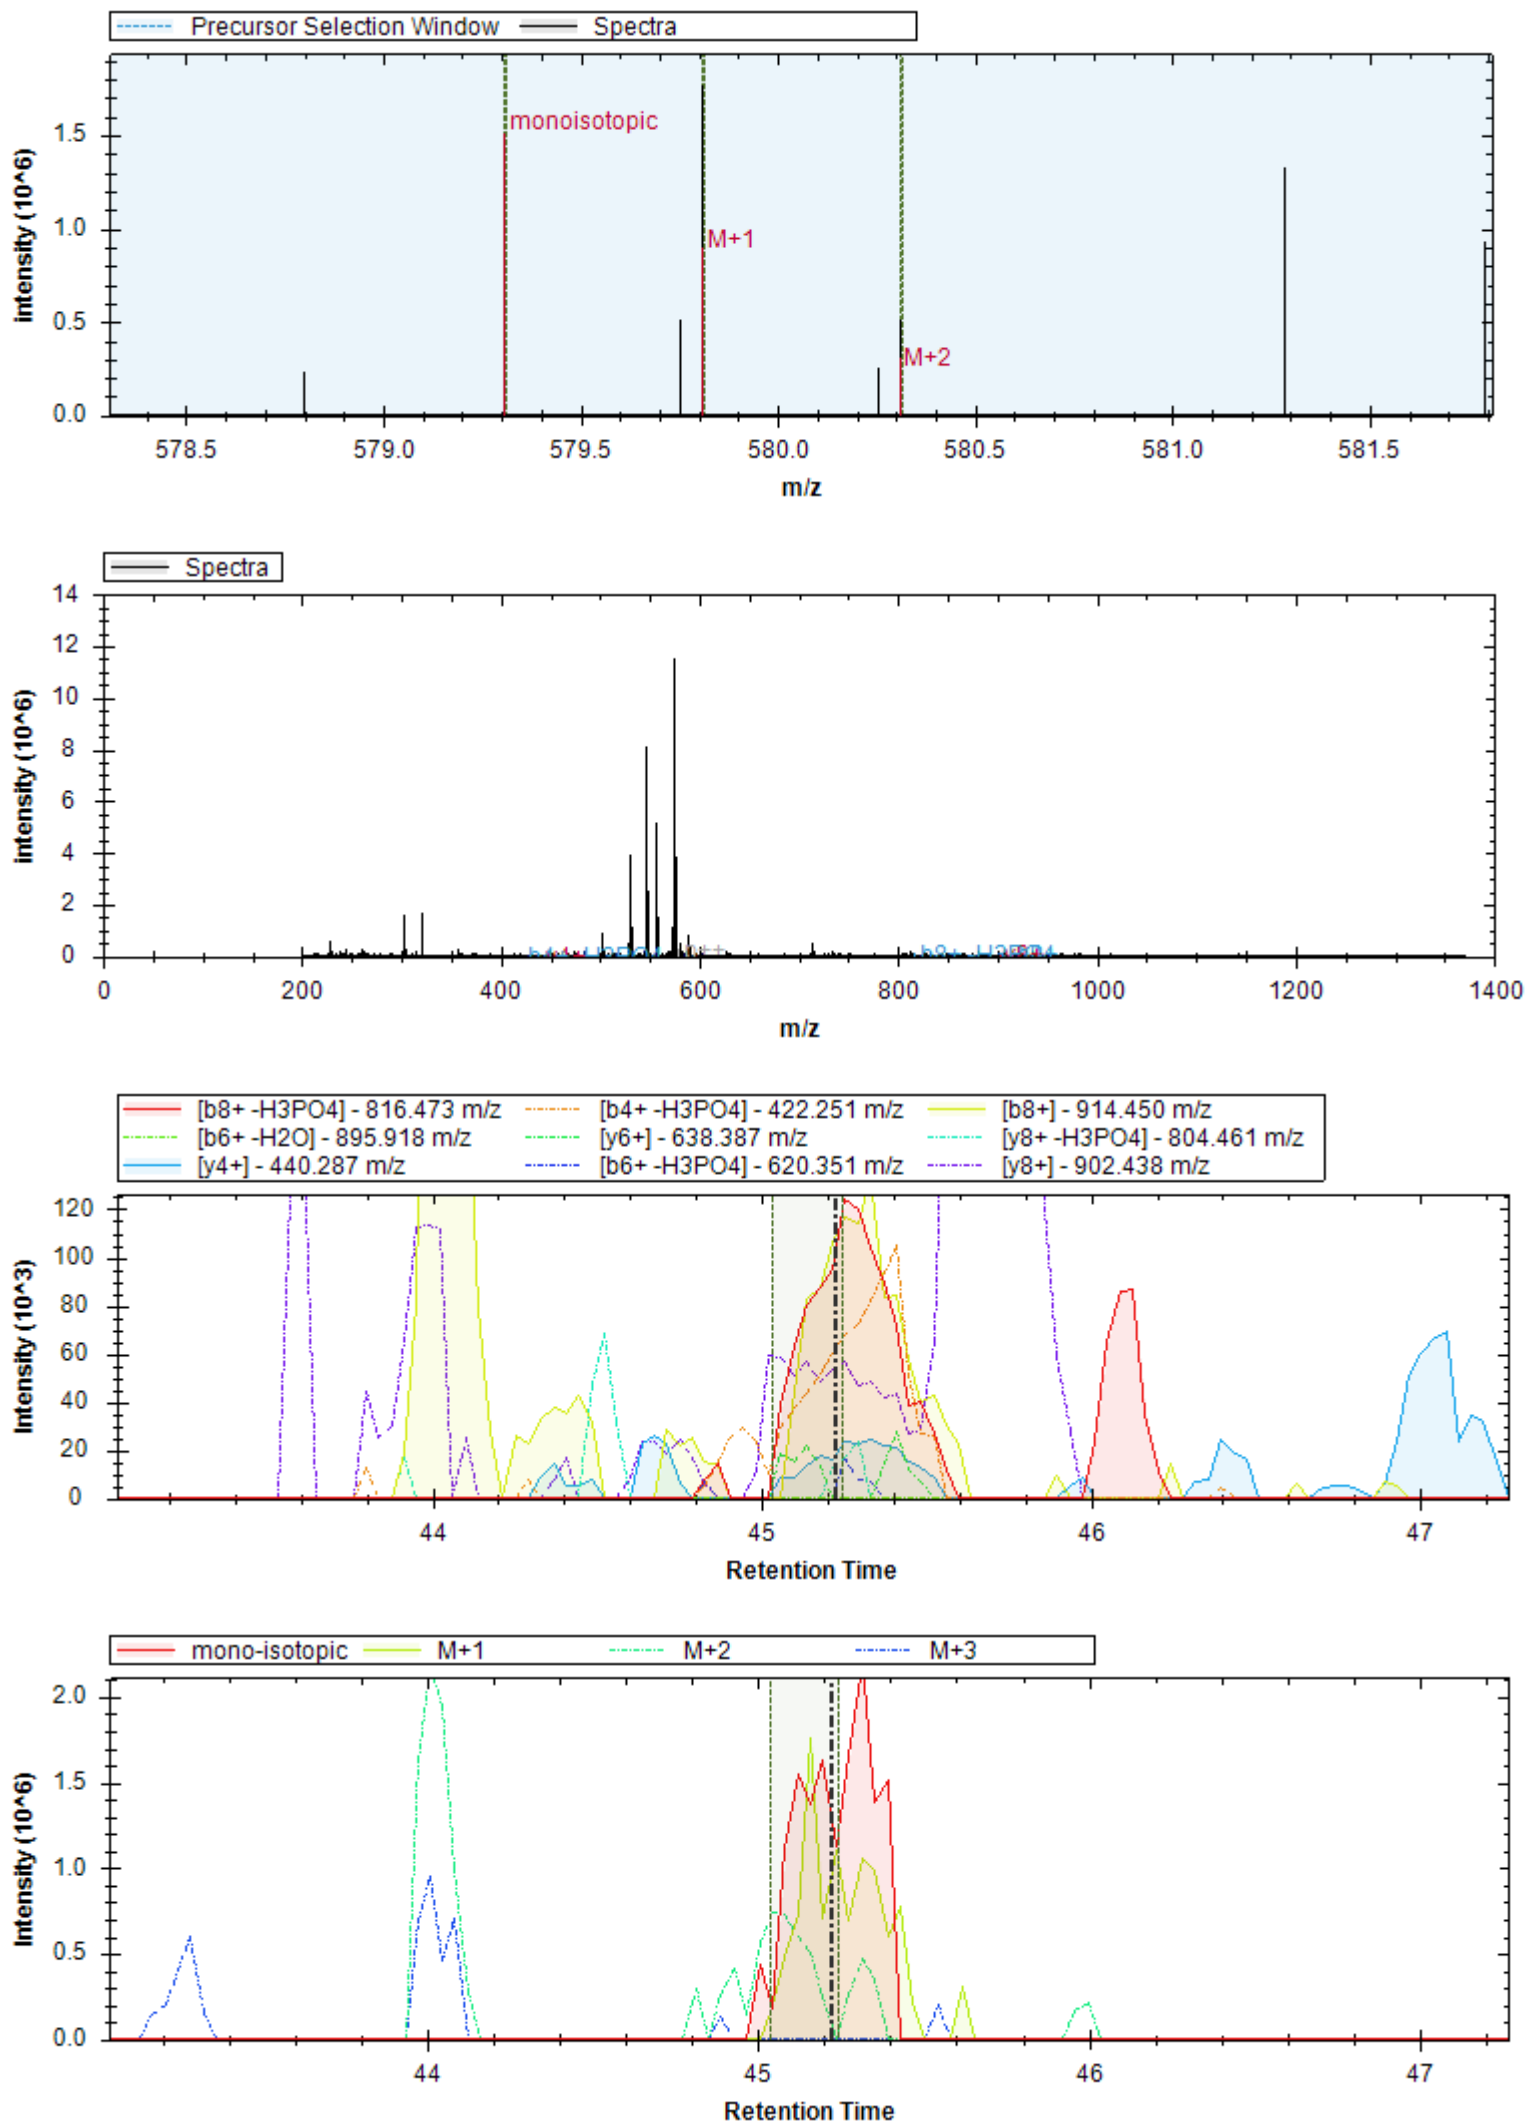

[y6+ -H3PO4] - 620.377 m/z	[y3+] - 341.218 m/z	[b5+] - 531.277 m/z
[y6++] - 359.680 m/z	[y5+ -H3PO4] - 523.324 m/z	[y6+] - 718.354 m/z
[y4+ -H3PO4] - 410.240 m/z	[b7+] - 743.357 m/z	[b5+ -H2O] - 513.267 m/z
[y7+ -H3PO4] - 767.445 m/z	[y9++] - 539.255 m/z	[b3+] - 345.177 m/z
[y7++]- 433.215 m/z	[y8+ -H3PO4] - 882.472 m/z	[b4+] - 432.209 m/z
[y4+] - 508.217 m/z	[b3+ -H2O] - 327.166 m/z	[b8+] - 890.425 m/z
[b4+ -H2O] - 414.198 m/z	[b7+ -H2O] - 725.346 m/z	[y7+] - 865.422 m/z
[y9+ -H3PO4] - 979.525 m/z		