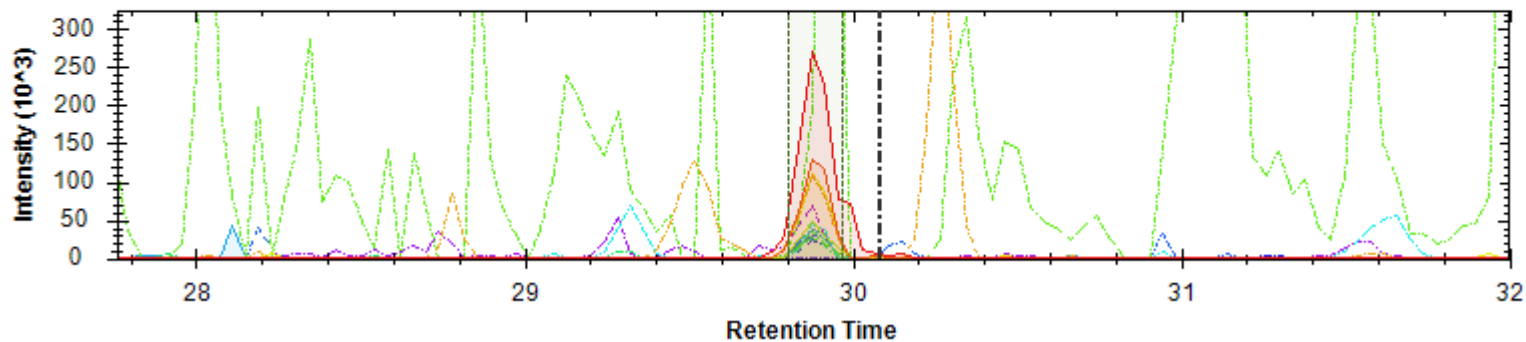

[y8+ -H3PO4] - 868.500 m/z	[b7+ -H3PO4] - 723.390 m/z	[y3+] - 345.213 m/z
[y8+] - 966.477 m/z	[y6+ -H3PO4] - 683.420 m/z	[y5+ -H3PO4] - 570.336 m/z
[y9++ -H3PO4] - 498.783 m/z	[b4+] - 385.183 m/z	[b6+] - 654.368 m/z
[y5+] - 668.313 m/z	[b9+ -H3PO4] - 921.490 m/z	[y8+ -H2O] - 948.466 m/z
[y7+ -H3PO4] - 811.479 m/z	[b9+ -NH3] - 1100.240 m/z	[y4+ -H3PO4] - 414.235 m/z