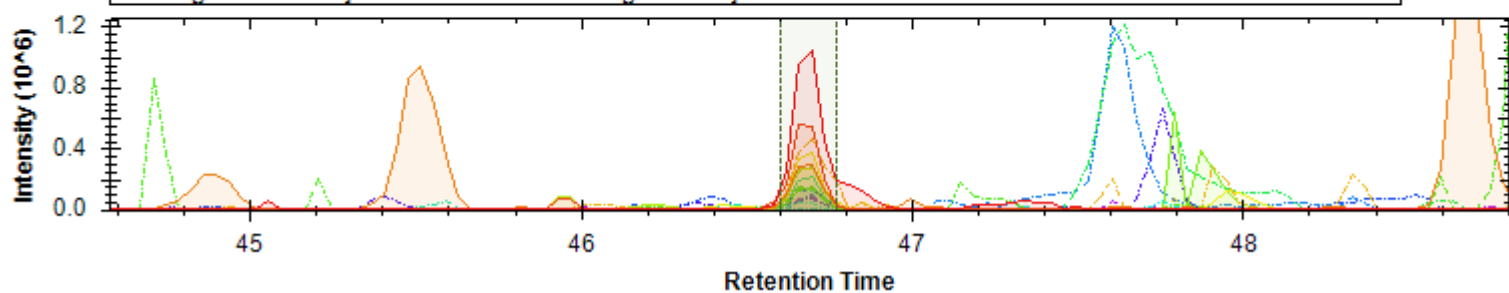

[b6+] - 658.378 m/z	[y4+] - 482.283 m/z	[y3+] - 345.225 m/z
[b7+] - 821.442 m/z	[y8+] - 850.489 m/z	[y6+] - 652.389 m/z
[y5+] - 581.352 m/z	[b5+] - 521.320 m/z	[y12+++] - 424.875 m/z
[y7+] - 753.437 m/z	[b9+] - 989.532 m/z	[b3+] - 367.245 m/z
[b8+++] - 459.751 m/z	[y11+ -H2O] - 1255.346 m/z	[b6+ -NH3] - 641.352 m/z
[b11+++ -H3PO4] - 573.296 m/z	[y12+++] - 636.809 m/z	[y9+ -H3PO4] - 919.511 m/z
[y10+ -H3PO4] - 1006.543 m/z	[y4+ -NH3] - 465.257 m/z