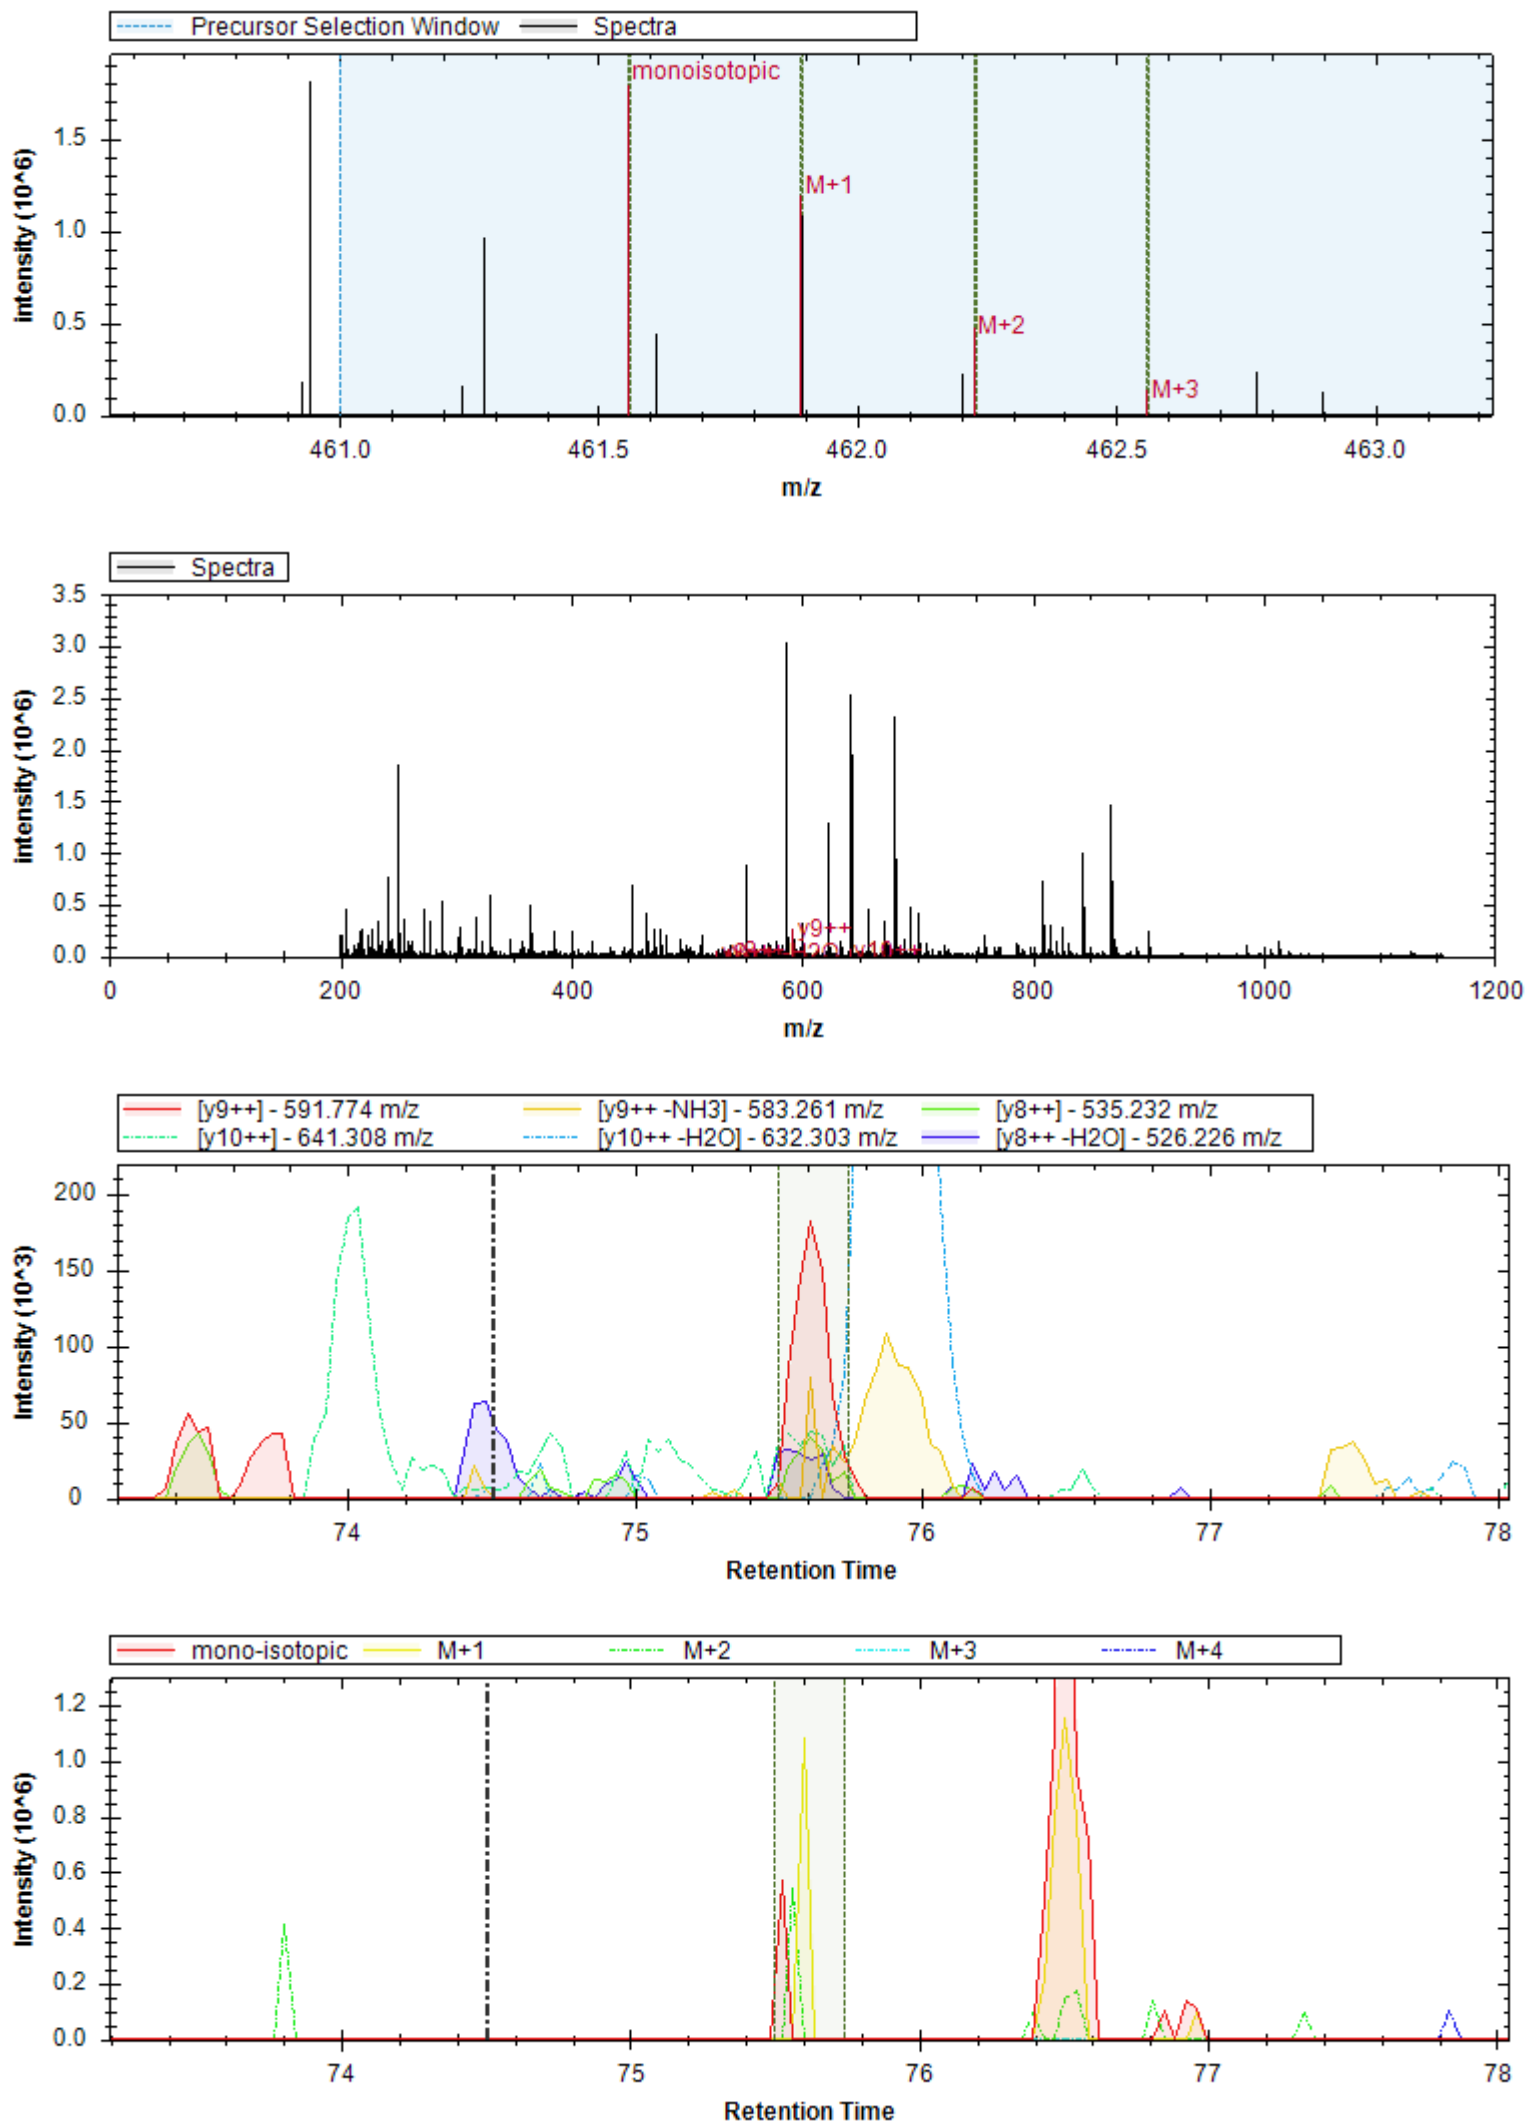

[b12+] - 1248.622 m/z	[y11+ -H3PO4] - 1140.601 m/z	[y12++ -H3PO4] - 639.334 m/z
[b3+] - 352.162 m/z	[b12+ -NH3] - 1231.595 m/z	[b6+] - 609.263 m/z
[y6+ -H3PO4] - 657.332 m/z	[y10+ -H3PO4] - 1083.579 m/z	[y8+ -H3PO4] - 883.500 m/z
[b7+] - 722.347 m/z	[y9+ -H3PO4] - 1012.542 m/z	[y12++] - 688.322 m/z
[y11+] - 1238.578 m/z	[y7+] - 868.392 m/z	[b12+ -H2O] - 1230.611 m/z
[b5+] - 480.220 m/z	[b8+] - 835.431 m/z	[b4+] - 409.183 m/z
[y6+] - 755.308 m/z	[b3+ -H2O] - 334.151 m/z	[b8+ -H2O] - 817.420 m/z