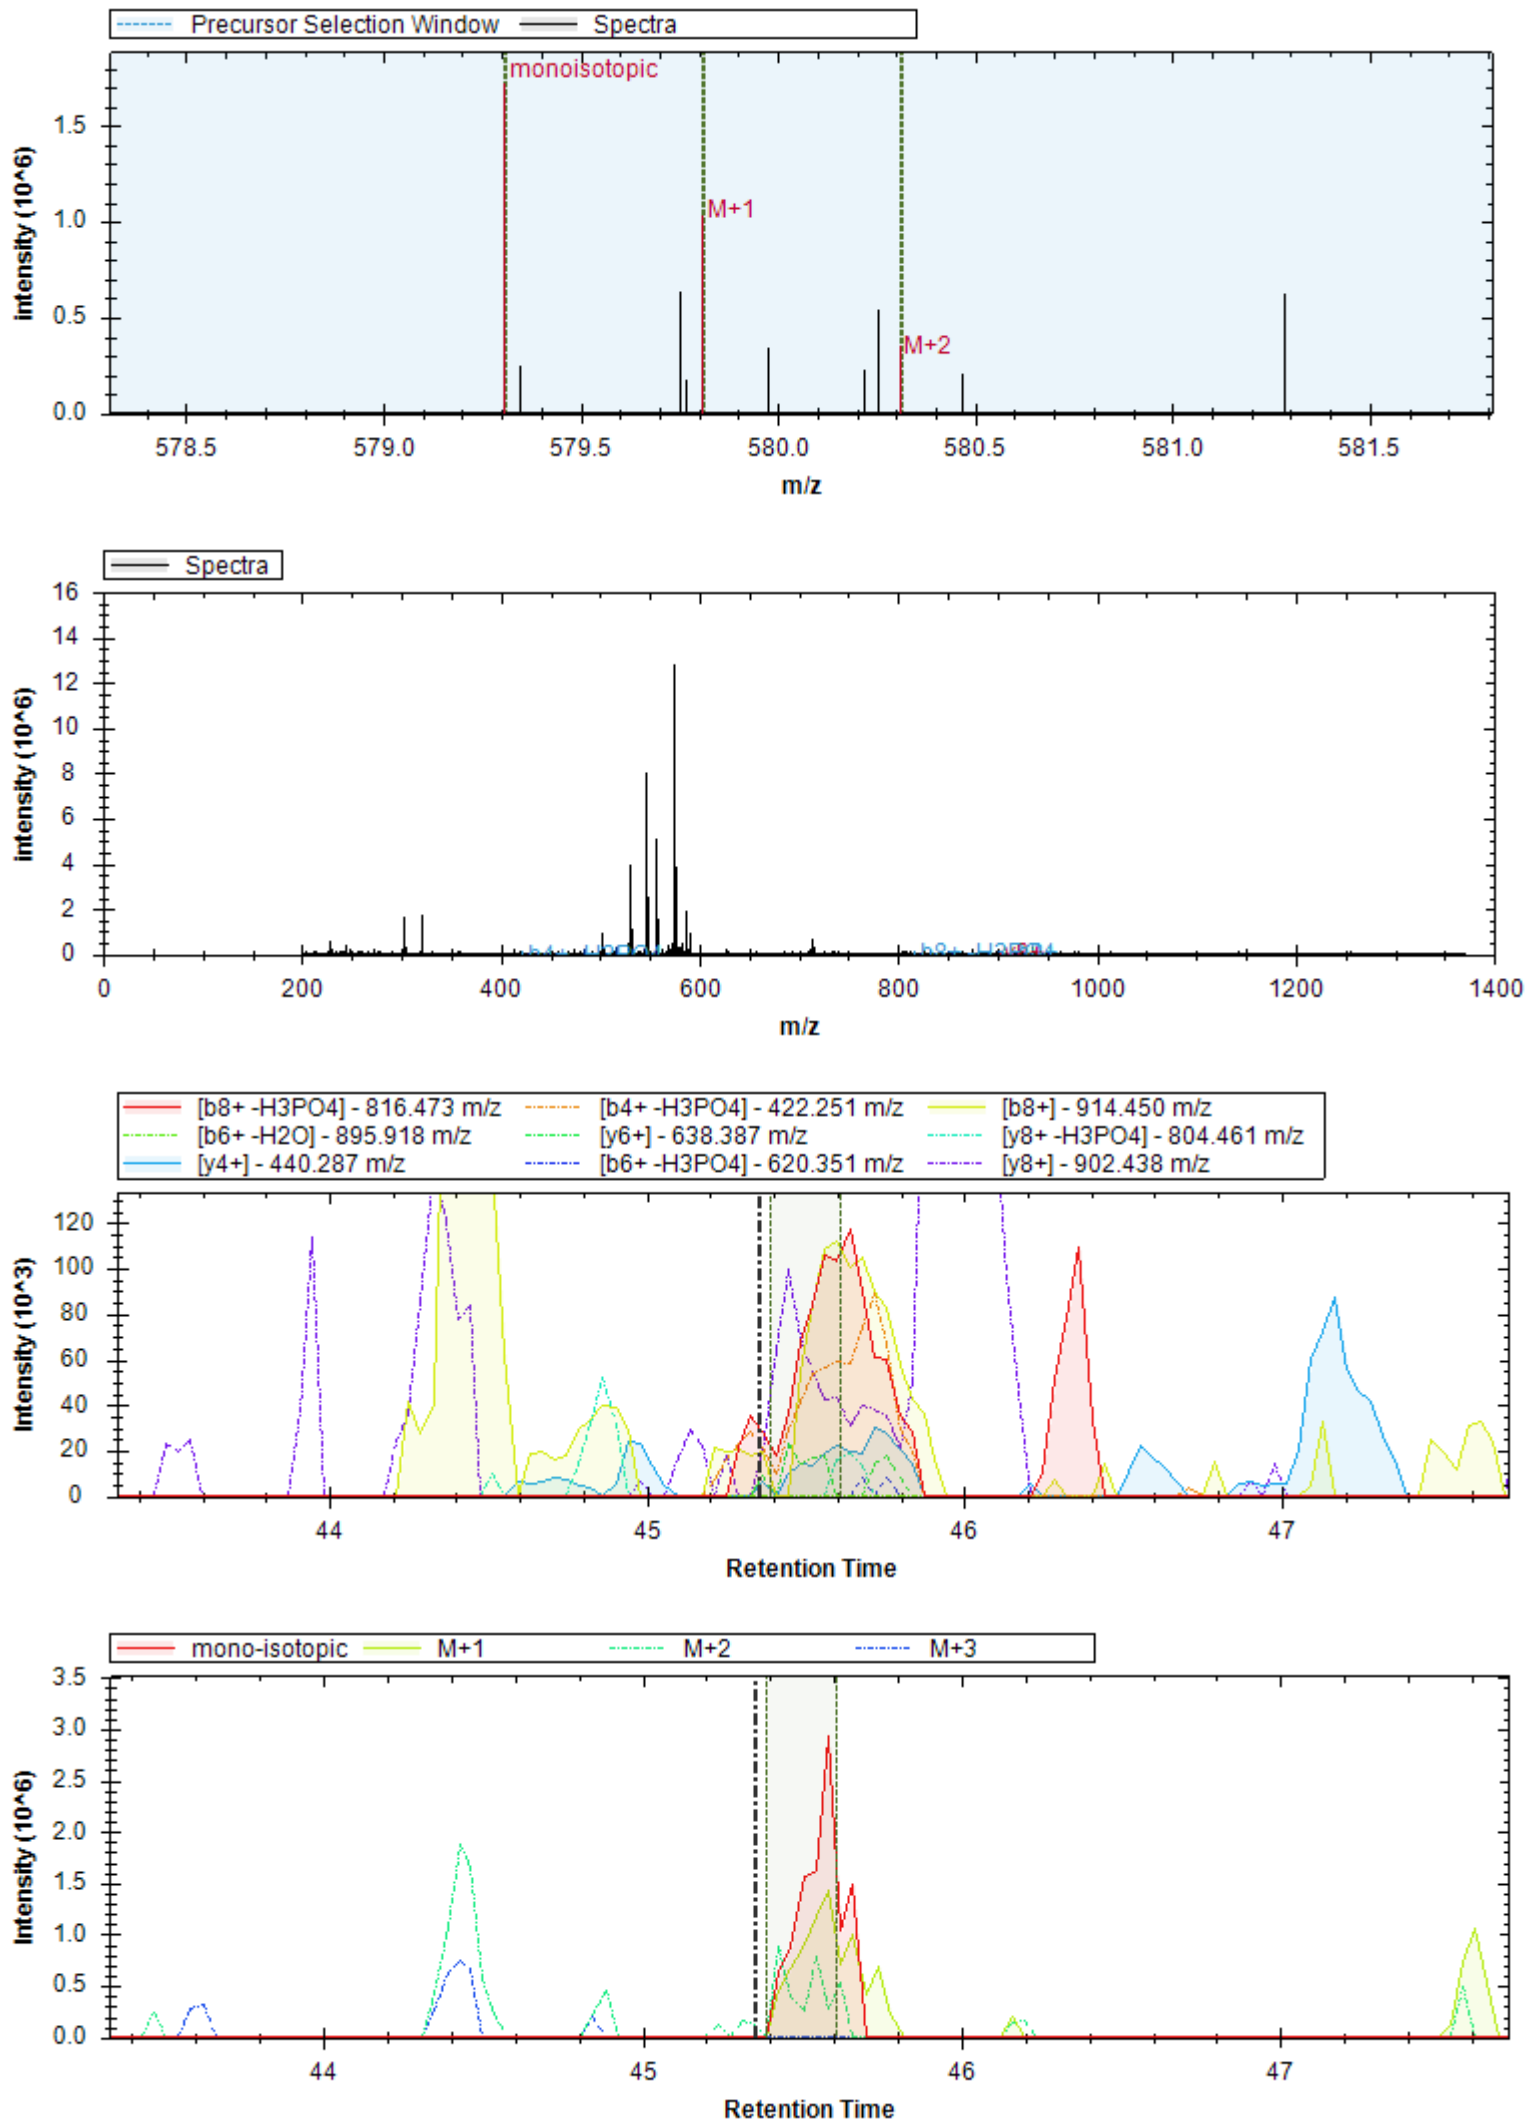

- | | | |
|----------------------------|----------------------------|--------------------------|
| [y6+ -H3PO4] - 620.377 m/z | [y3+] - 341.218 m/z | [b5+] - 531.277 m/z |
| [y6++] - 359.680 m/z | [y5+ -H3PO4] - 523.324 m/z | [y6+] - 718.354 m/z |
| [y4+ -H3PO4] - 410.240 m/z | [b7+] - 743.357 m/z | [b5+ -H2O] - 513.267 m/z |
| [y7+ -H3PO4] - 767.445 m/z | [y9++] - 539.255 m/z | [b3+] - 345.177 m/z |
| [y7++] - 433.215 m/z | [y8+ -H3PO4] - 882.472 m/z | [b4+] - 432.209 m/z |
| [y4+] - 508.217 m/z | [b3+ -H2O] - 327.166 m/z | [b8+] - 890.425 m/z |
| [b4+ -H2O] - 414.198 m/z | [b7+ -H2O] - 725.346 m/z | [y7+] - 865.422 m/z |
| [y9+ -H3PO4] - 979.525 m/z | | |