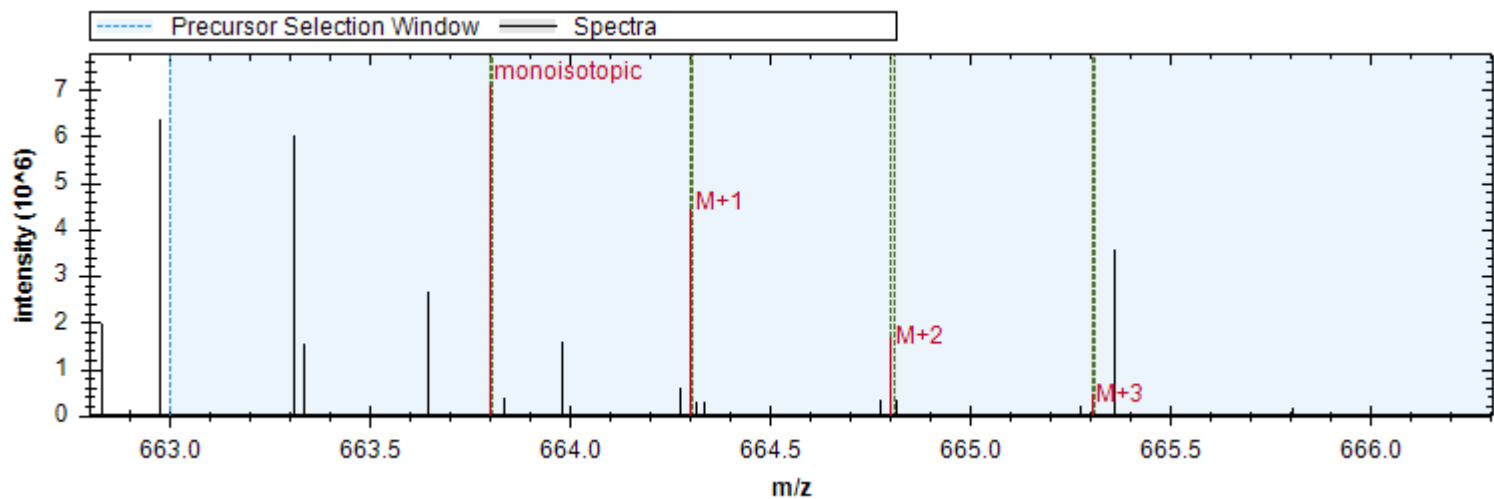

- | | | |
|-------------------------------|------------------------------|-------------------------------|
| [y20+++ -H3PO4] - 688.005 m/z | [y5+] - 583.295 m/z | [y21+++ -H3PO4] - 717.016 m/z |
| [y6+] - 720.354 m/z | [y4+] - 446.236 m/z | [y8++] - 458.741 m/z |
| [y18++ -H3PO4] - 914.454 m/z | [y19+++] - 666.309 m/z | [y18+++] - 642.630 m/z |
| [y19++ -H3PO4] - 949.972 m/z | [y15++ -H3PO4] - 779.382 m/z | [y7+] - 819.422 m/z |
| [y3+] - 375.199 m/z | [y20+++] - 720.664 m/z | [y15++] - 828.370 m/z |
| [y10+ -H3PO4] - 1042.518 m/z | [b17++] - 889.407 m/z | |