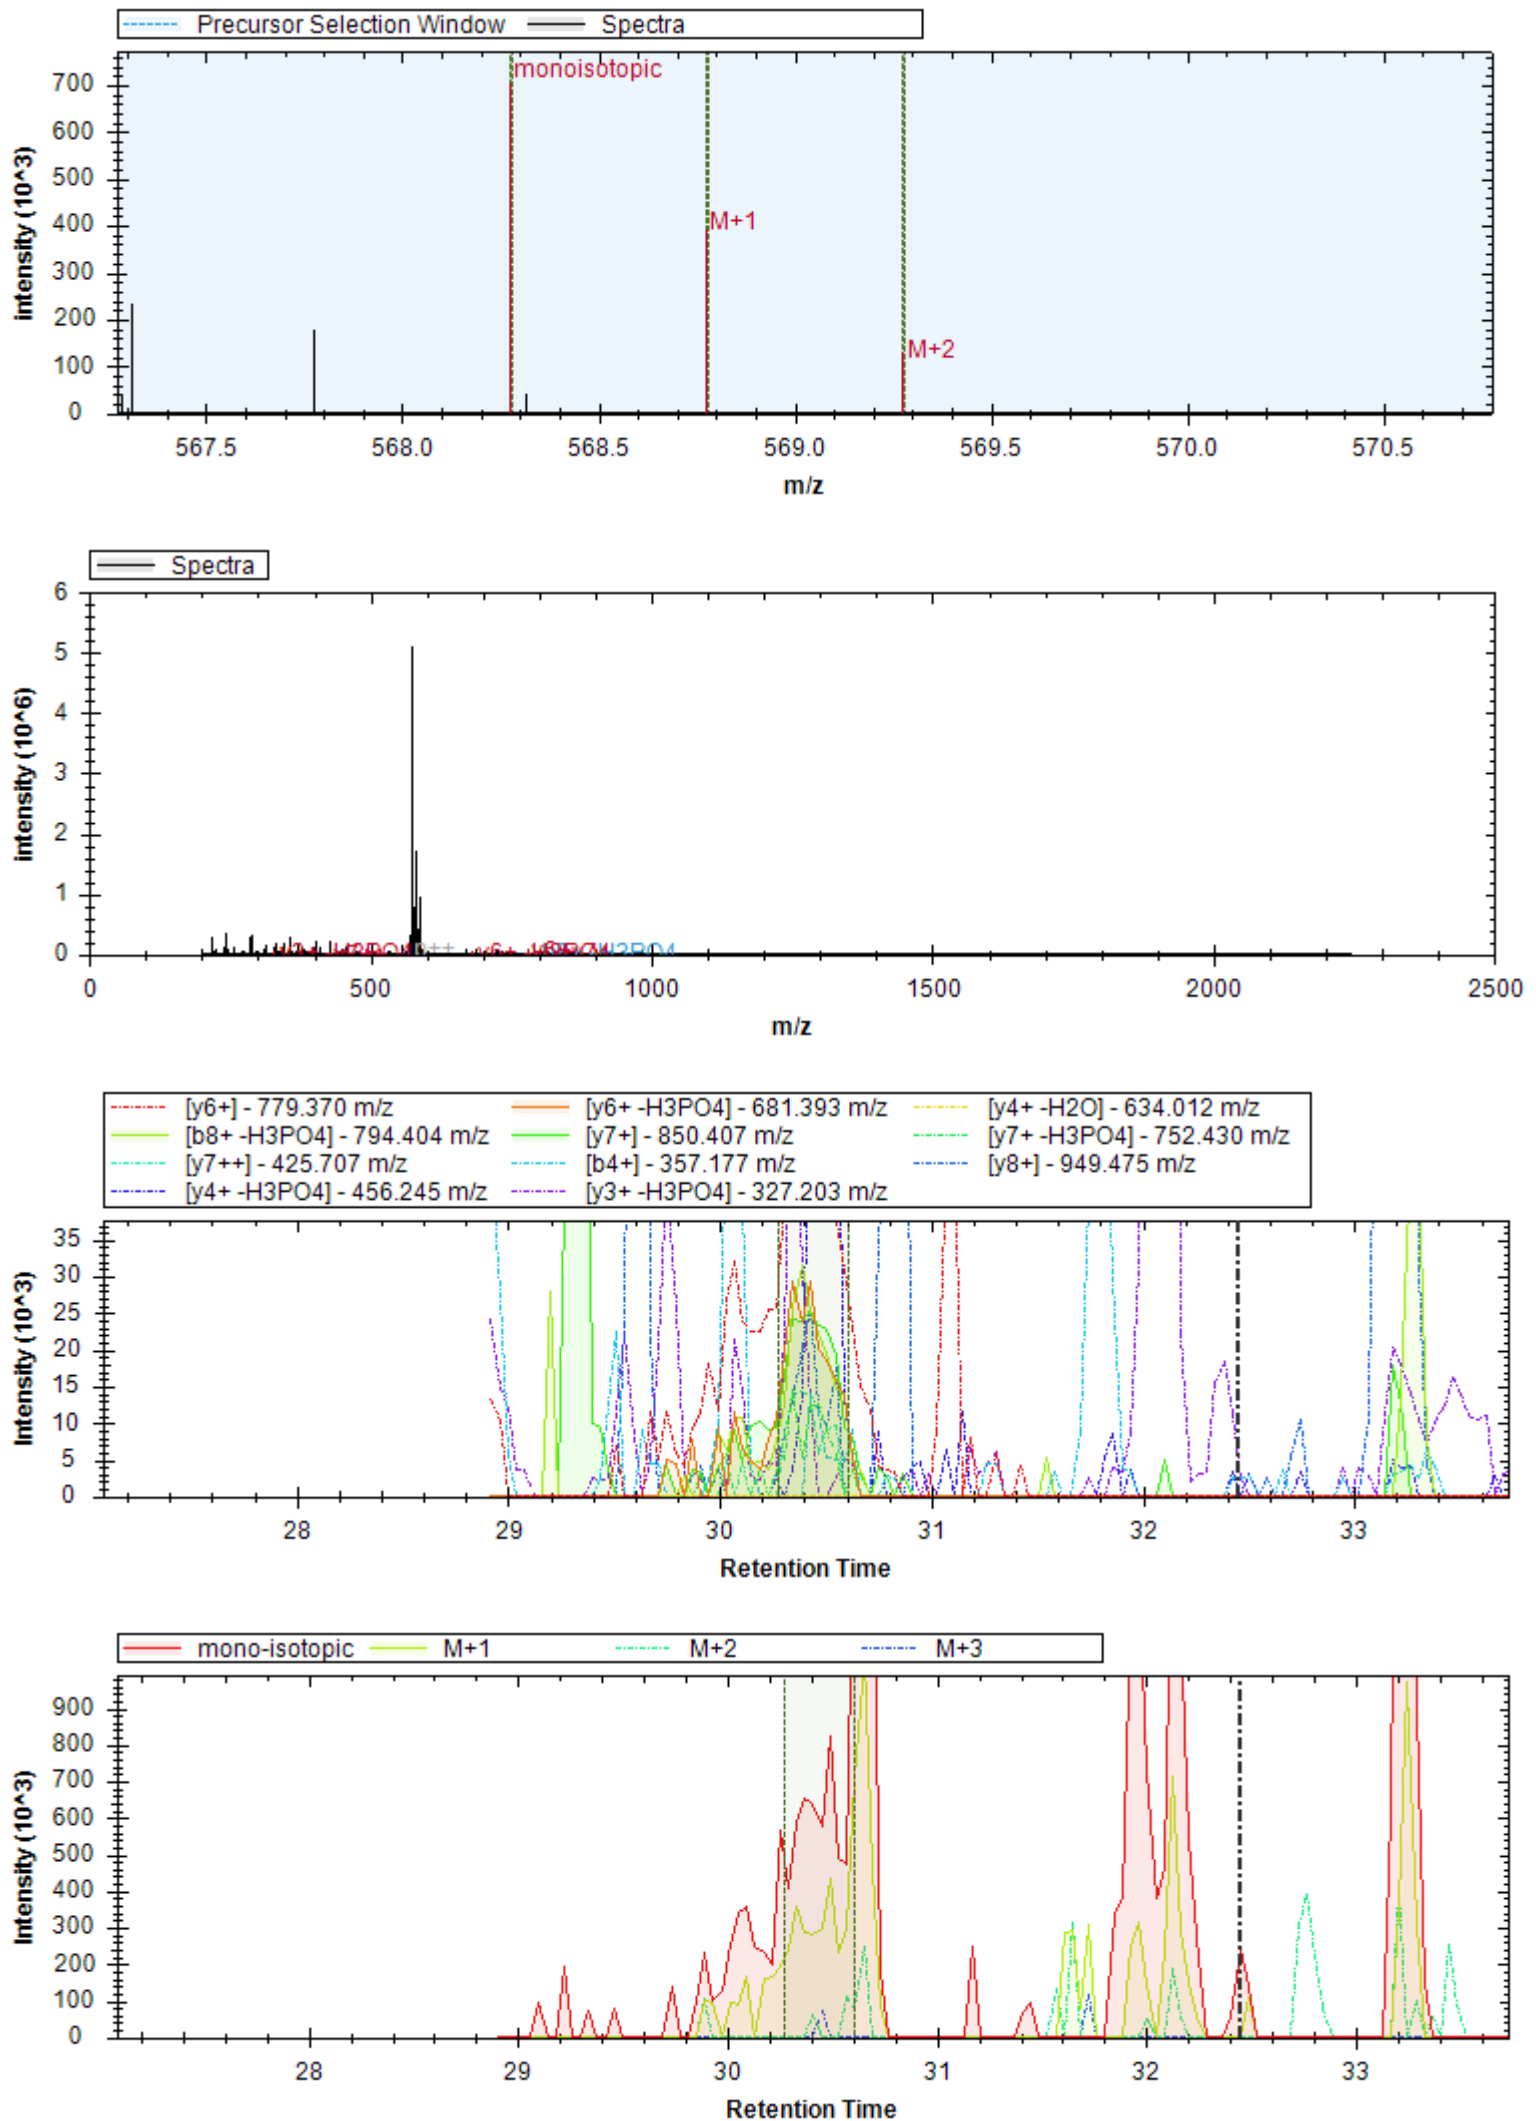

- | | | |
|----------------------------|----------------------------|--------------------------|
| [y6+ -H3PO4] - 620.377 m/z | [y3+] - 341.218 m/z | [b5+] - 531.277 m/z |
| [y6++] - 359.680 m/z | [y5+ -H3PO4] - 523.324 m/z | [y6+] - 718.354 m/z |
| [y4+ -H3PO4] - 410.240 m/z | [b7+] - 743.357 m/z | [b5+ -H2O] - 513.267 m/z |
| [y7+ -H3PO4] - 767.445 m/z | [y9++] - 539.255 m/z | [b3+] - 345.177 m/z |
| [y7++] - 433.215 m/z | [y8+ -H3PO4] - 882.472 m/z | [b4+] - 432.209 m/z |
| [y4+] - 508.217 m/z | [b3+ -H2O] - 327.166 m/z | [b8+] - 890.425 m/z |
| [b4+ -H2O] - 414.198 m/z | [b7+ -H2O] - 725.346 m/z | [y7+] - 865.422 m/z |
| [y9+ -H3PO4] - 979.525 m/z | | |