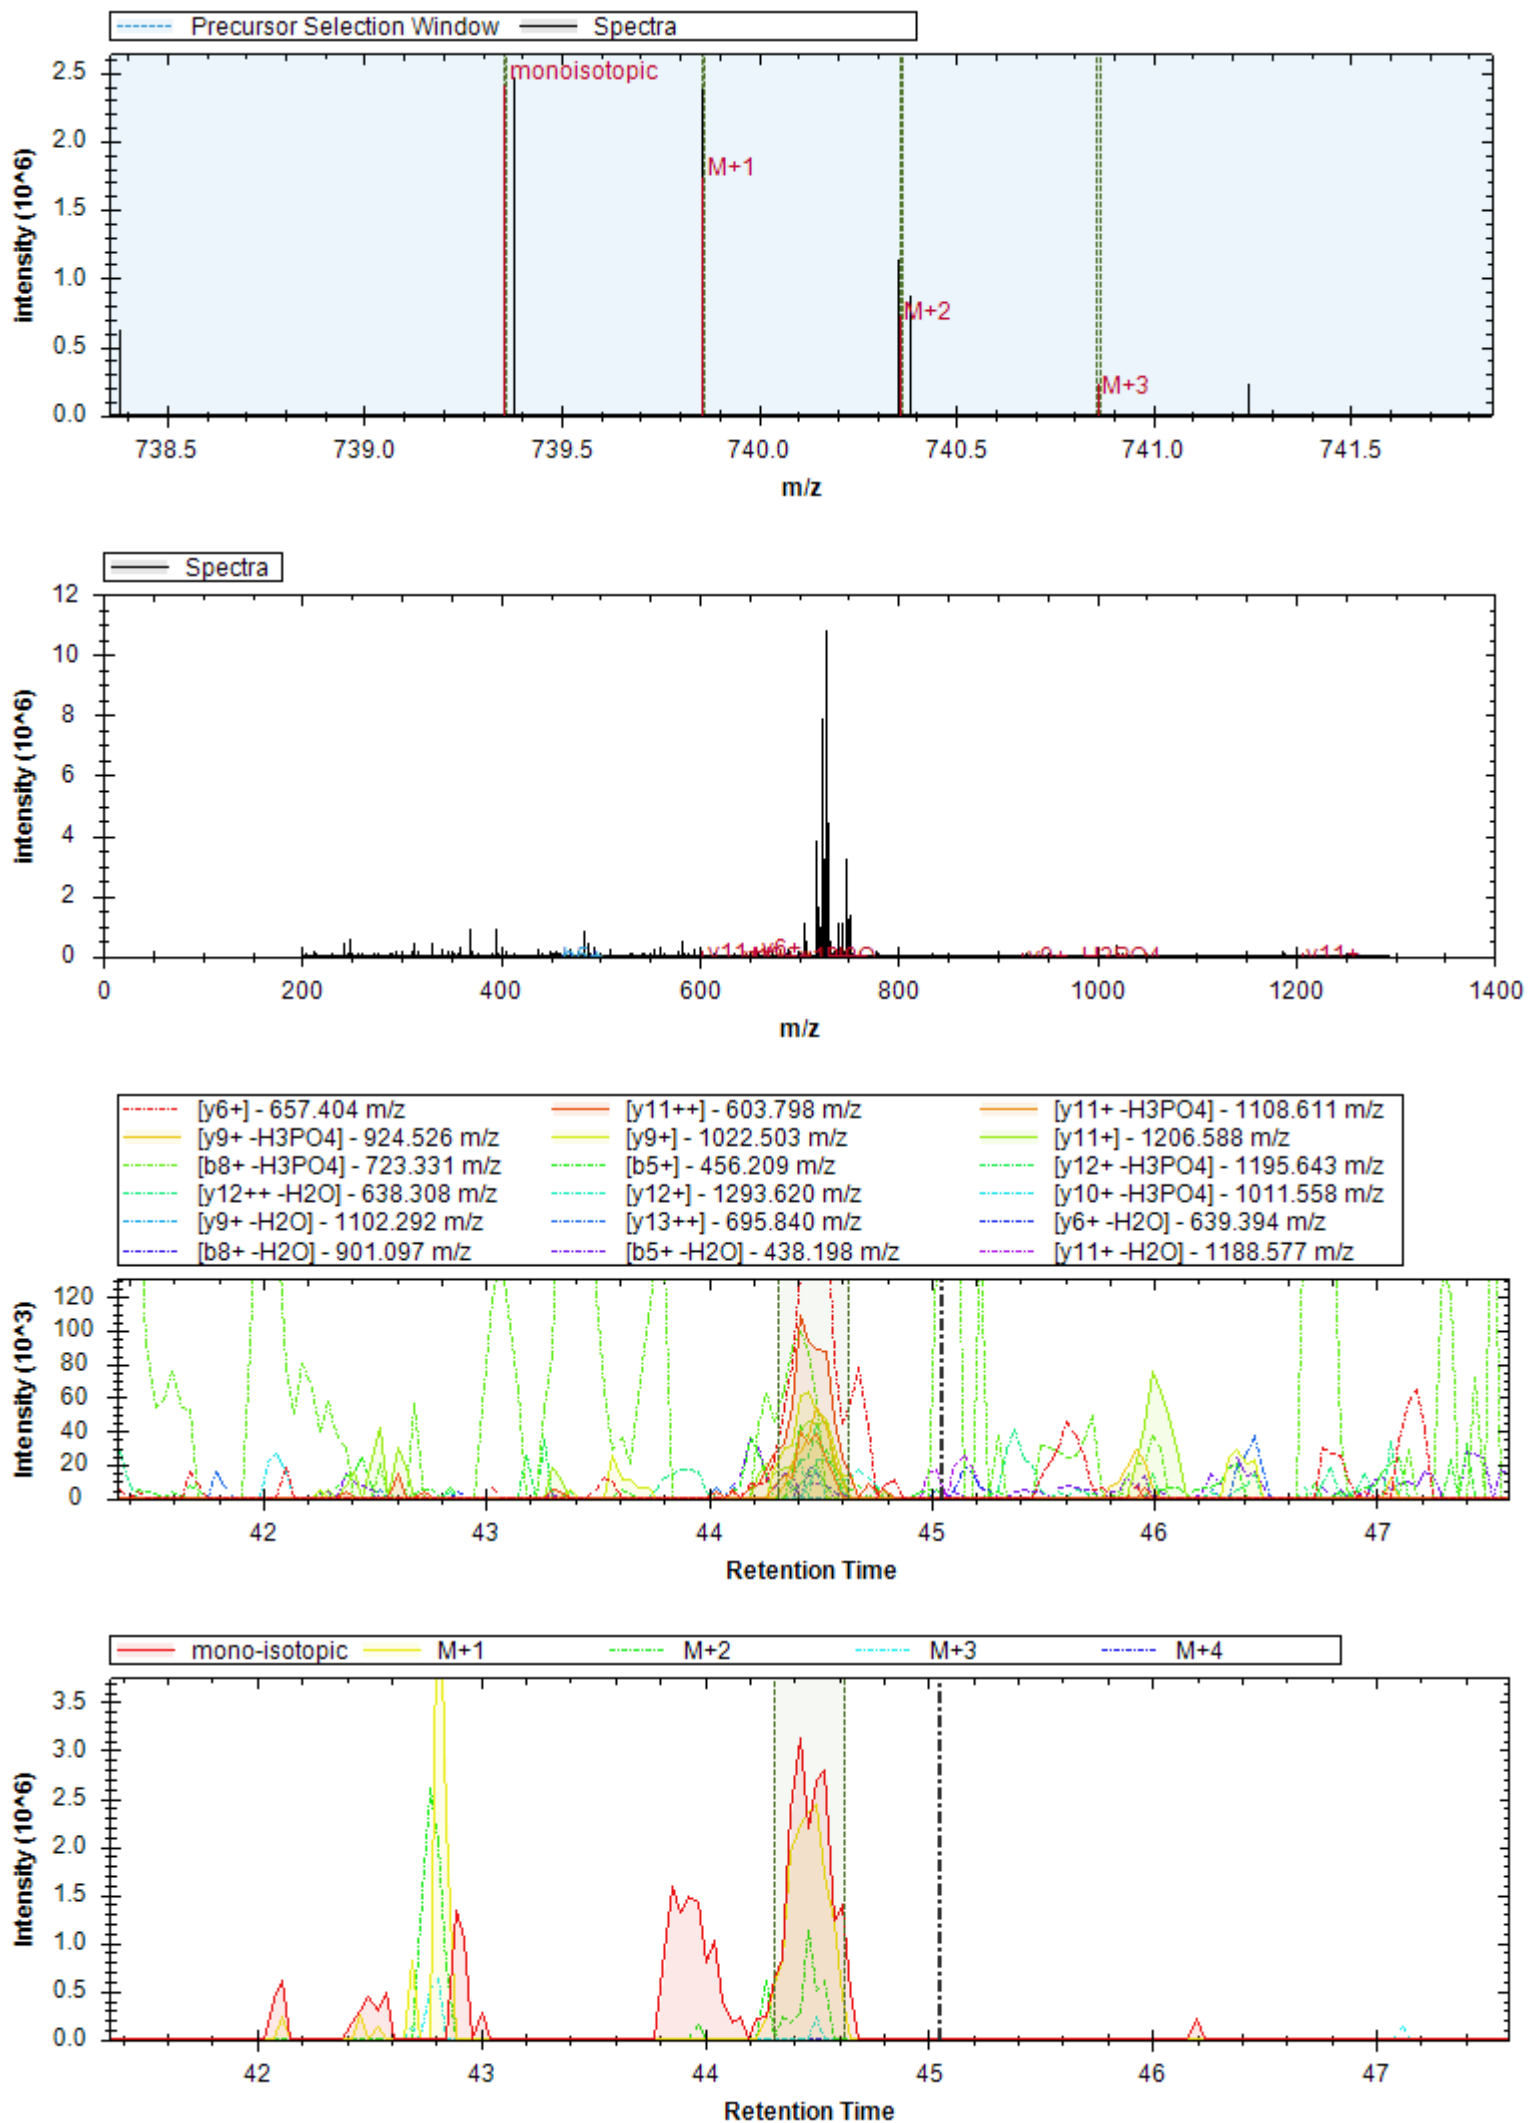

- | | | |
|-----------------------------|------------------------------|----------------------------|
| [y7+] - 671.347 m/z | [y10+ -H3PO4] - 894.443 m/z | [y4+] - 416.225 m/z |
| [y10+] - 992.420 m/z | [y10++] - 496.714 m/z | [b3+] - 308.124 m/z |
| [y11+ -H3PO4] - 981.475 m/z | [y12+ -H3PO4] - 1068.507 m/z | [y9+ -H3PO4] - 797.390 m/z |
| [y11++] - 540.230 m/z | [y11+] - 1079.452 m/z | [y7+ -H2O] - 653.337 m/z |
| [y8+ -H3PO4] - 740.369 m/z | [y12+] - 1166.484 m/z | [y10+ -H2O] - 1072.209 m/z |
| [b4+ -H2O] - 377.146 m/z | [y5+] - 517.273 m/z | [y10+ -NH3] - 975.393 m/z |
| [b4+] - 395.156 m/z | | |