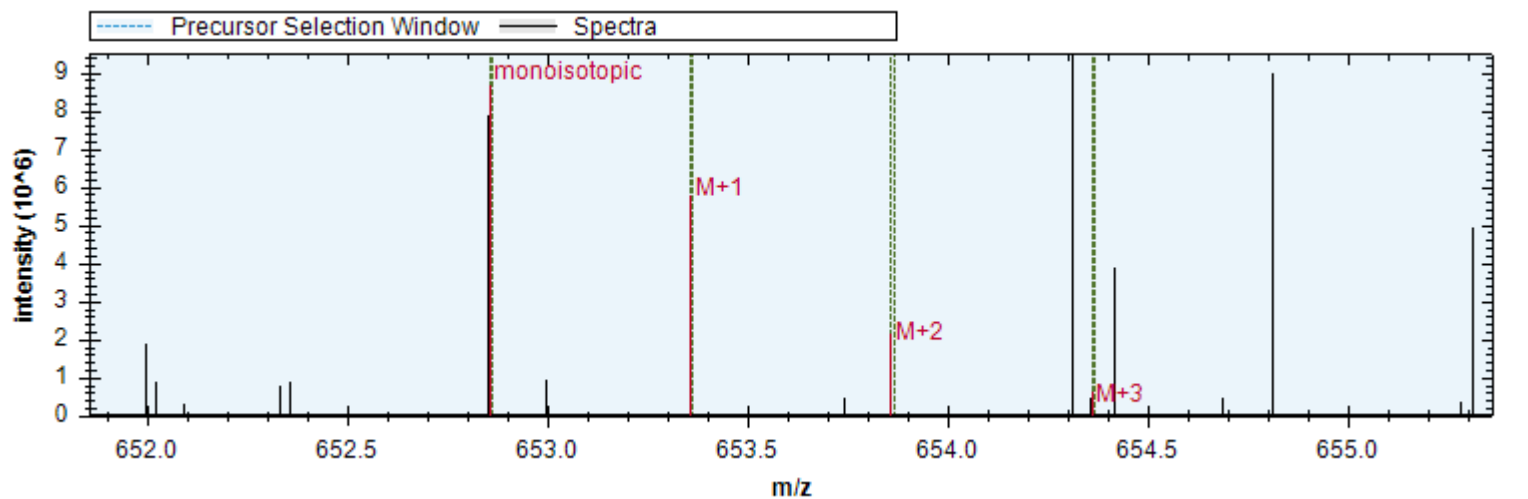

[y8+ -H3PO4] - 868.500 m/z	[b7+ -H3PO4] - 723.390 m/z	[y3+] - 345.213 m/z
[y8+] - 966.477 m/z	[y6+ -H3PO4] - 683.420 m/z	[y5+ -H3PO4] - 570.336 m/z
[y9++ -H3PO4] - 498.783 m/z	[b4+] - 385.183 m/z	[b6+] - 654.368 m/z
[y5+] - 668.313 m/z	[b9+ -H3PO4] - 921.490 m/z	[y8+ -H2O] - 948.466 m/z
[y7+ -H3PO4] - 811.479 m/z	[b9+ -NH3] - 1100.240 m/z	[y4+ -H3PO4] - 414.235 m/z