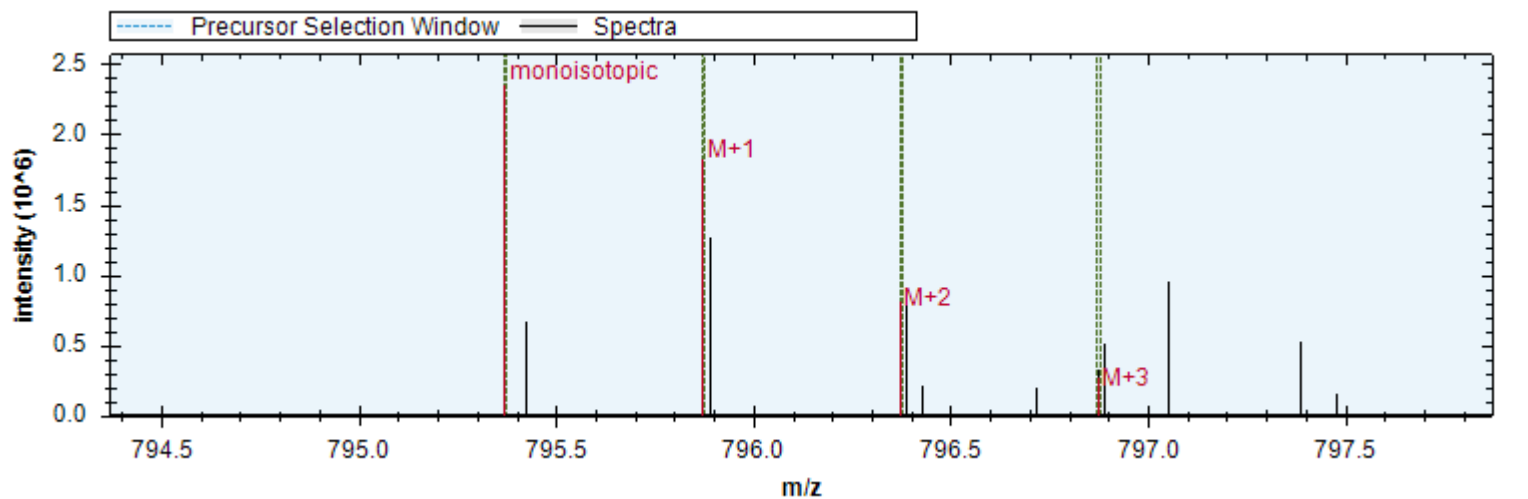

[y11+ -H3PO4] - 1140.601 m/z	[y12++ -H3PO4] - 639.334 m/z	[y3+] - 359.204 m/z
[b3+] - 352.162 m/z	[y7+ -H3PO4] - 770.416 m/z	[b7+] - 722.347 m/z
[b6+] - 609.263 m/z	[y6+ -H3PO4] - 657.332 m/z	[y9+ -H3PO4] - 1012.542 m/z
[y12++]- 688.322 m/z	[b5+] - 480.220 m/z	[y10+ -H3PO4] - 1083.579 m/z
[y8+ -H3PO4] - 883.500 m/z	[b8+] - 835.431 m/z	[y11+] - 1238.578 m/z
[b4+] - 409.183 m/z	[y6+] - 755.308 m/z	[y8+] - 981.477 m/z
[y7+] - 868.392 m/z	[b3+ -H2O] - 334.151 m/z	[b11+ -H3PO4] - 1133.559 m/z
[y9+] - 1110.519 m/z	[b5+ -H2O] - 462.210 m/z