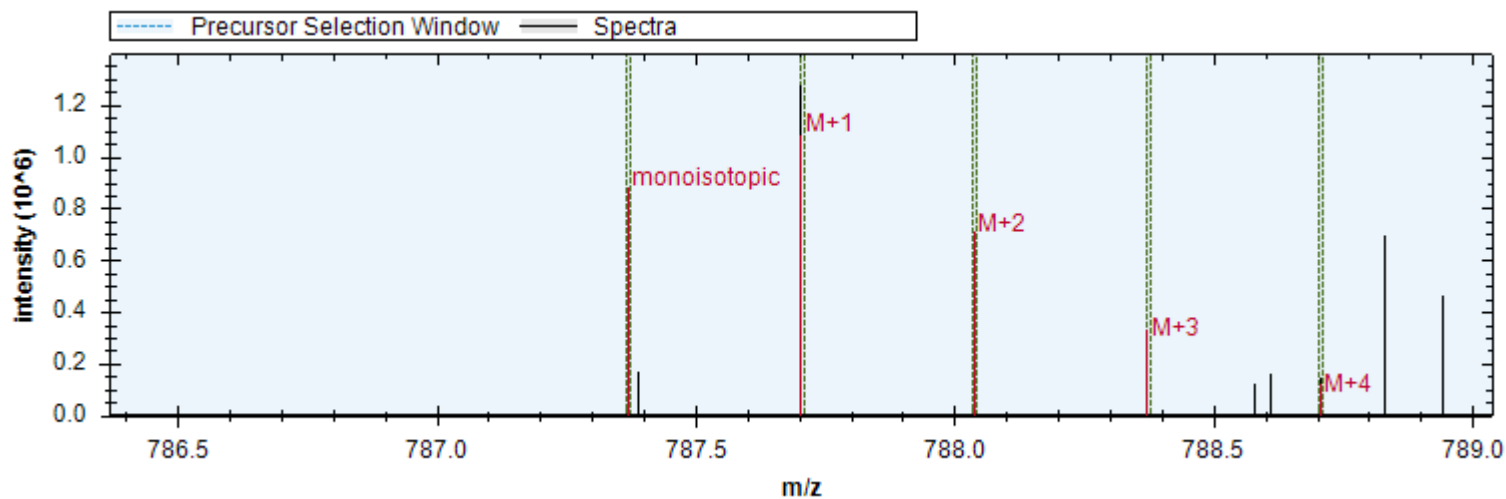

- | | | |
|-----------------------------|------------------------------|----------------------------|
| [y7+] - 671.347 m/z | [y10+ -H3PO4] - 894.443 m/z | [y4+] - 416.225 m/z |
| [y10+] - 992.420 m/z | [y10++] - 496.714 m/z | [b3+] - 308.124 m/z |
| [y11+ -H3PO4] - 981.475 m/z | [y12+ -H3PO4] - 1068.507 m/z | [y9+ -H3PO4] - 797.390 m/z |
| [y11++] - 540.230 m/z | [y11+] - 1079.452 m/z | [y7+ -H2O] - 653.337 m/z |
| [y8+ -H3PO4] - 740.369 m/z | [y12+] - 1166.484 m/z | [y10+ -H2O] - 1072.209 m/z |
| [b4+ -H2O] - 377.146 m/z | [y5+] - 517.273 m/z | [y10+ -NH3] - 975.393 m/z |
| [b4+] - 395.156 m/z | | |