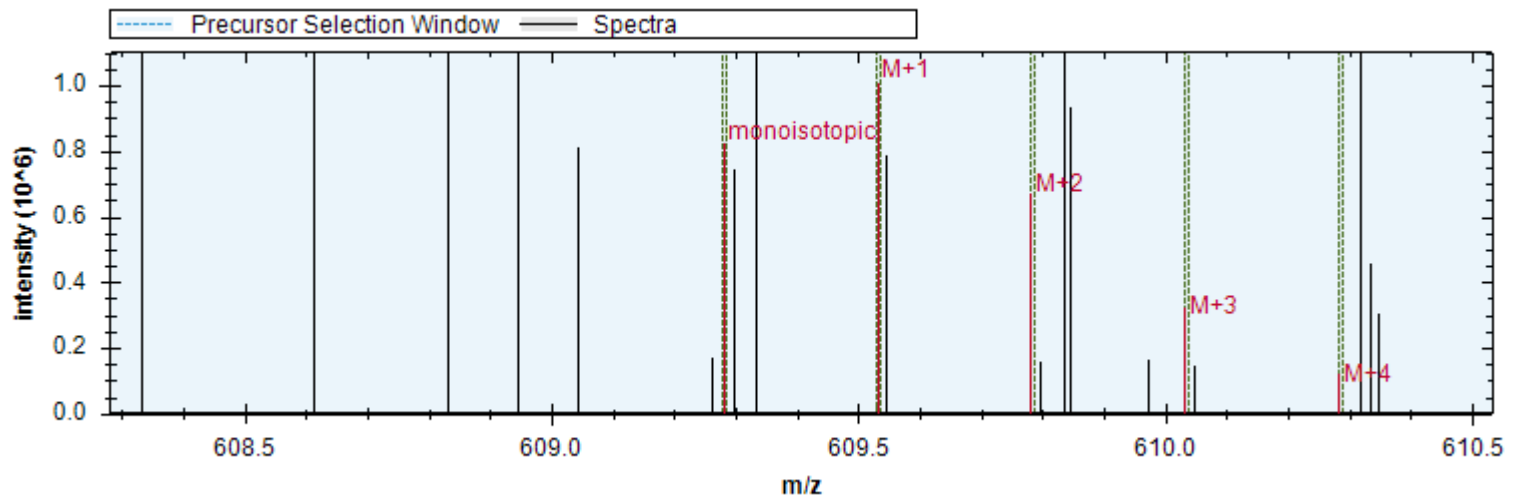

[y12++] - 669.842 m/z	[y3+] - 400.267 m/z	[y11++] - 626.326 m/z
[b8+ -H2O] - 1063.140 m/z	[y7+] - 866.448 m/z	[y5+] - 636.394 m/z
[b4+] - 495.220 m/z	[y8+] - 979.532 m/z	[y6+] - 751.421 m/z
[y8++] - 490.270 m/z	[y10++] - 597.815 m/z	[b7+ -H3PO4] - 798.342 m/z
[b6+ -H2O] - 829.040 m/z	[b3+] - 366.177 m/z	[b7+ -H2O] - 976.108 m/z
[b8+ -H3PO4] - 885.374 m/z	[y13++] - 726.384 m/z	[b6+ -H3PO4] - 651.273 m/z
[y9++] - 554.299 m/z	[y6++] - 376.214 m/z