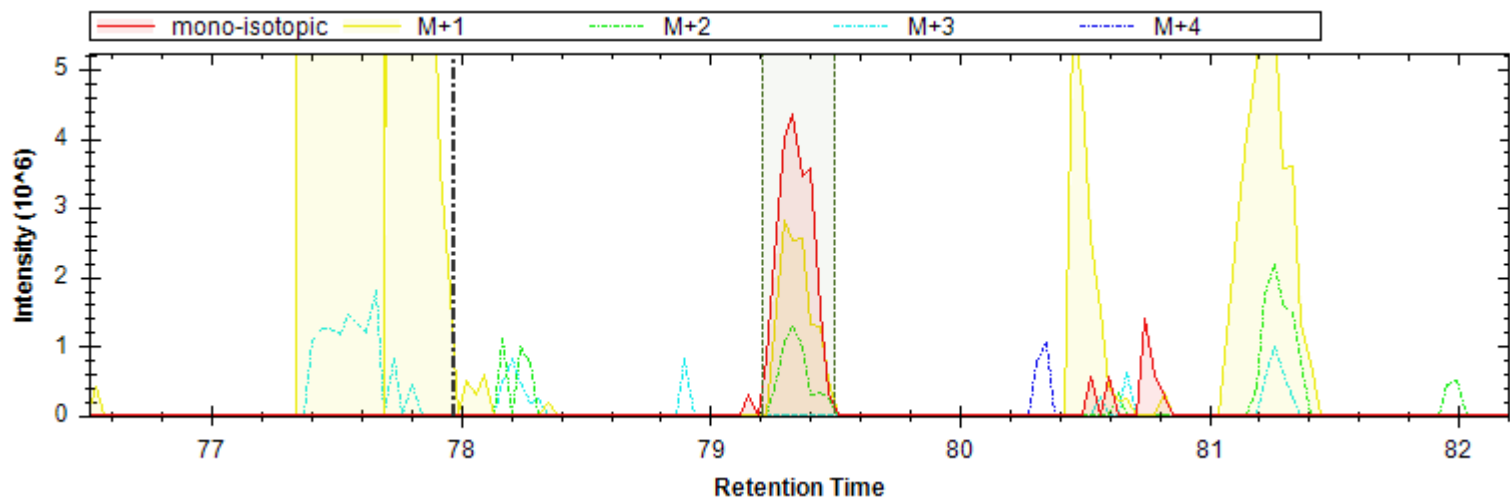

- | | | |
|----------------------------|----------------------------|--------------------------|
| [y4+] - 459.256 m/z | [b6+ -H3PO4] - 632.315 m/z | [b6+] - 730.292 m/z |
| [b4+ -H3PO4] - 420.235 m/z | [y6+] - 671.336 m/z | [y4+ -NH3] - 442.230 m/z |
| [y4+ -H2O] - 441.246 m/z | [b8+ -H3PO4] - 843.411 m/z | [y3+] - 362.203 m/z |
| [b4+ -H2O] - 598.002 m/z | [y7+ -H3PO4] - 740.357 m/z | [b8+] - 941.388 m/z |
| [b9+ -H3PO4] - 944.458 m/z | [y8+ -H3PO4] - 837.410 m/z | |