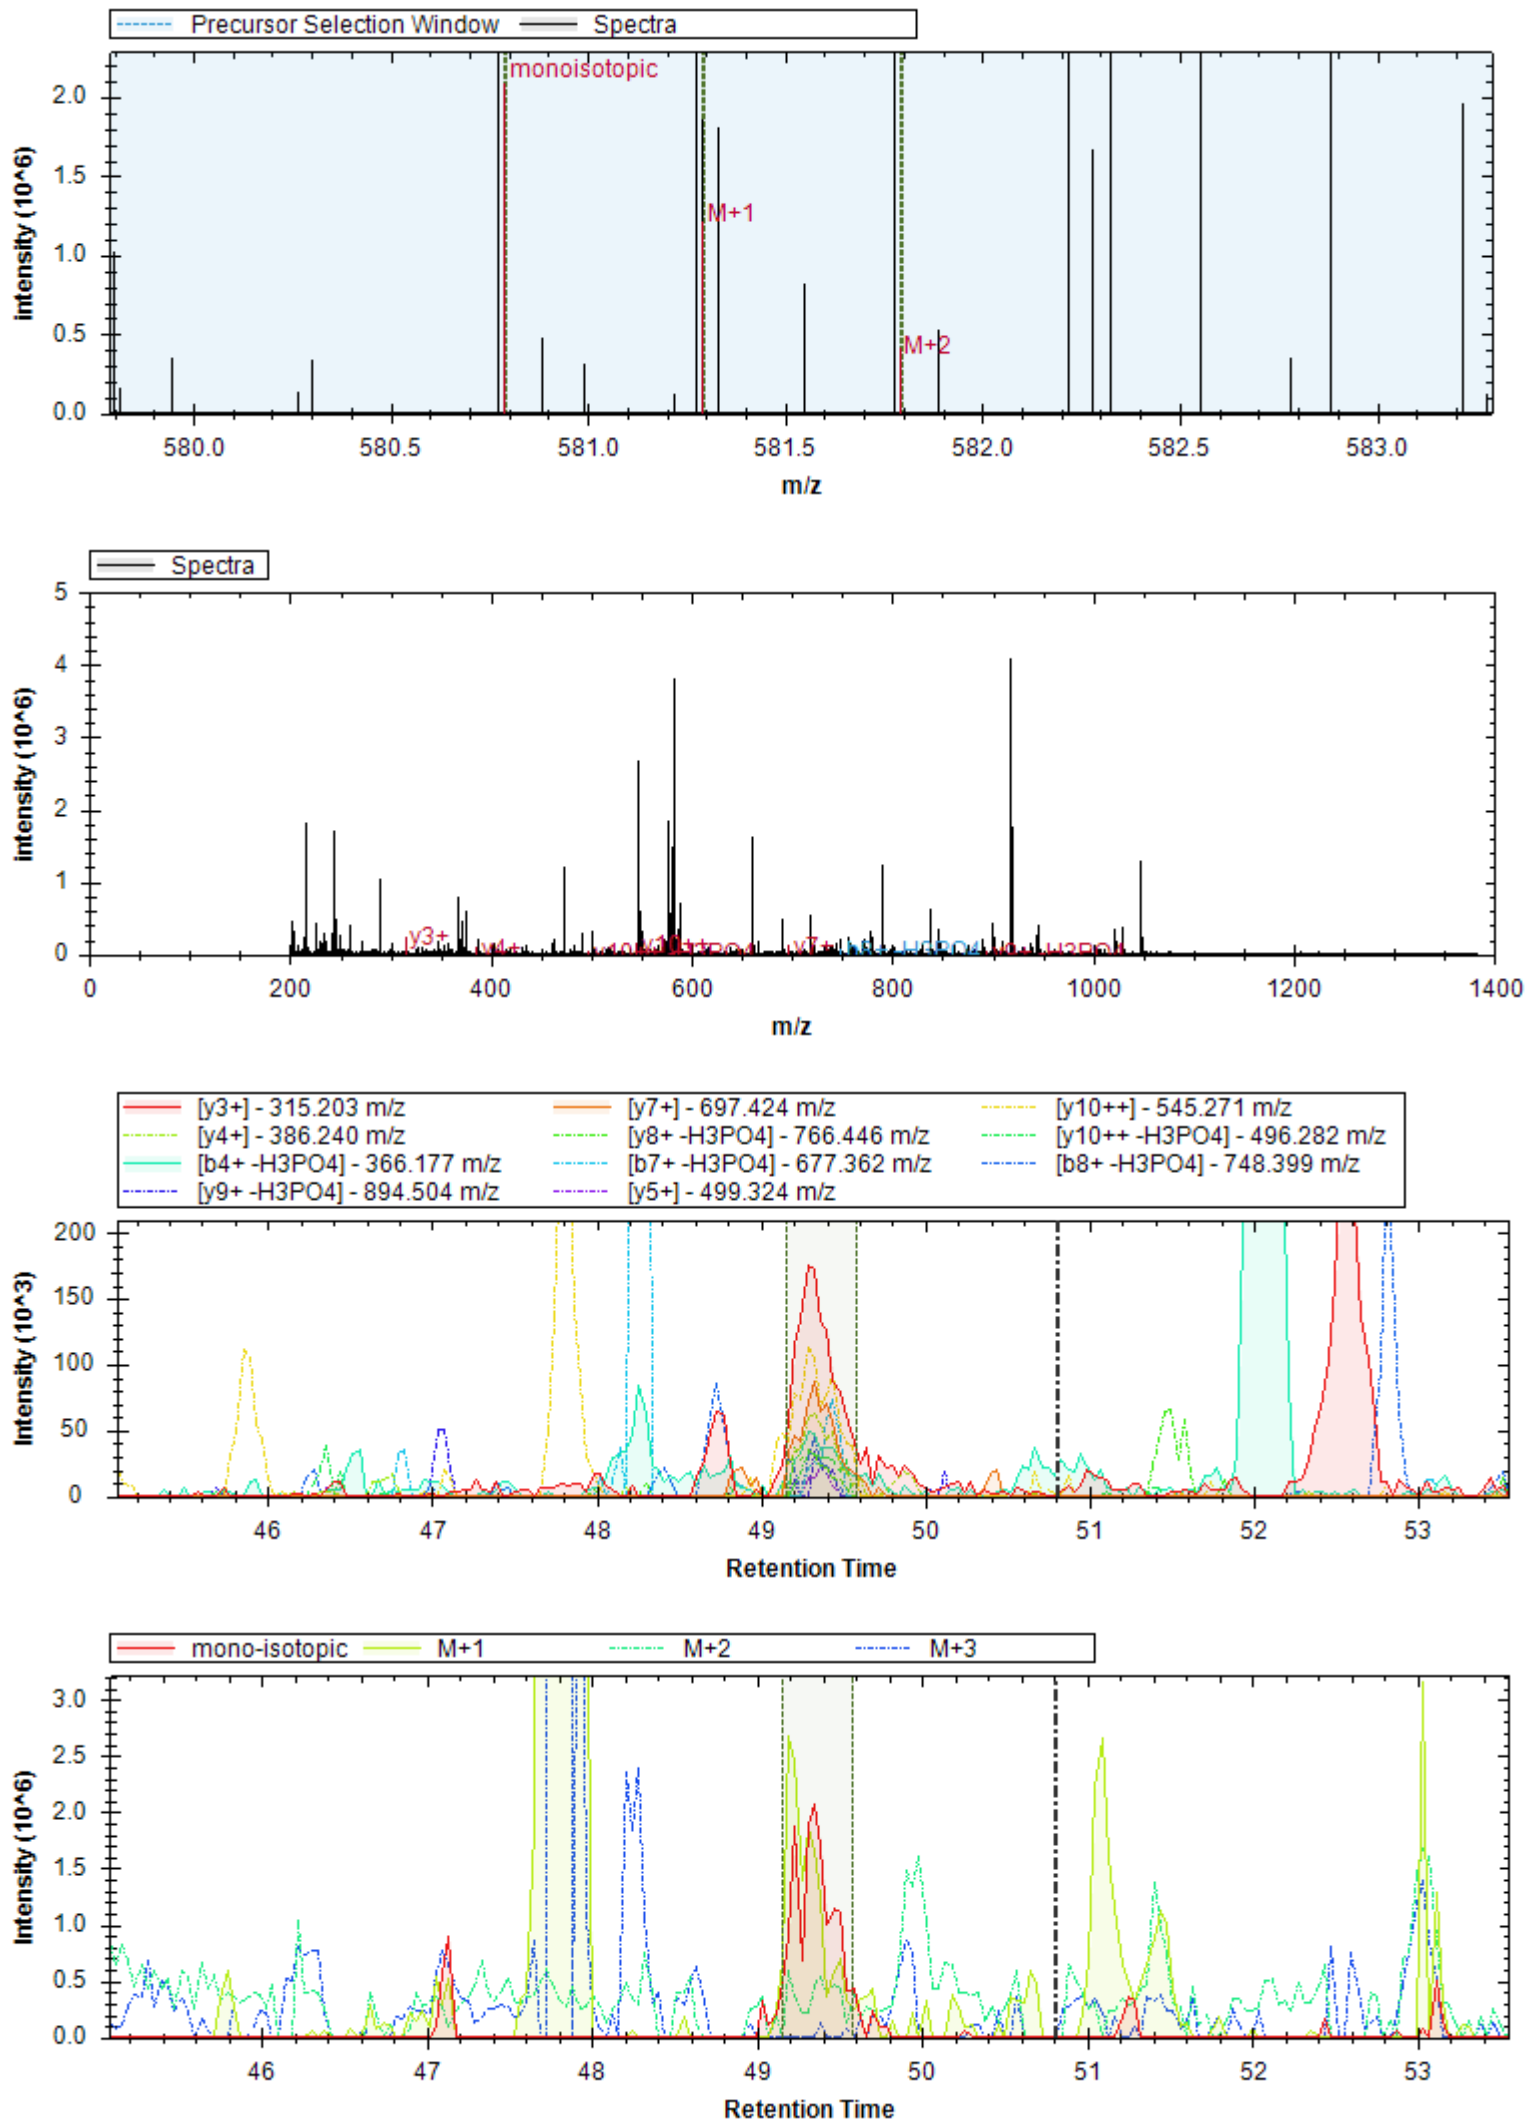

[b6+ -H3PO4] - 636.419 m/z	[y14++ -H3PO4] - 729.943 m/z	[y13++ -H3PO4] - 694.425 m/z
[y9++] - 461.772 m/z	[y9+] - 922.536 m/z	[y5+] - 513.303 m/z
[y12++ -H3PO4] - 637.883 m/z	[y6+] - 600.335 m/z	[y10++] - 552.278 m/z
[y14++] - 778.932 m/z	[y13++] - 743.413 m/z	[b6+] - 734.396 m/z
[y8+] - 825.483 m/z	[y6+ -H2O] - 582.325 m/z	[y3+] - 345.213 m/z
[y9+ -H2O] - 904.525 m/z	[y5+ -H2O] - 495.293 m/z	[y7+] - 728.430 m/z
[y12++] - 686.871 m/z	[y14++ -H2O] - 769.926 m/z	[y3+ -H2O] - 327.203 m/z
[y8++] - 413.245 m/z	[b10++] - 572.318 m/z	[b10++ -H3PO4] - 523.330 m/z