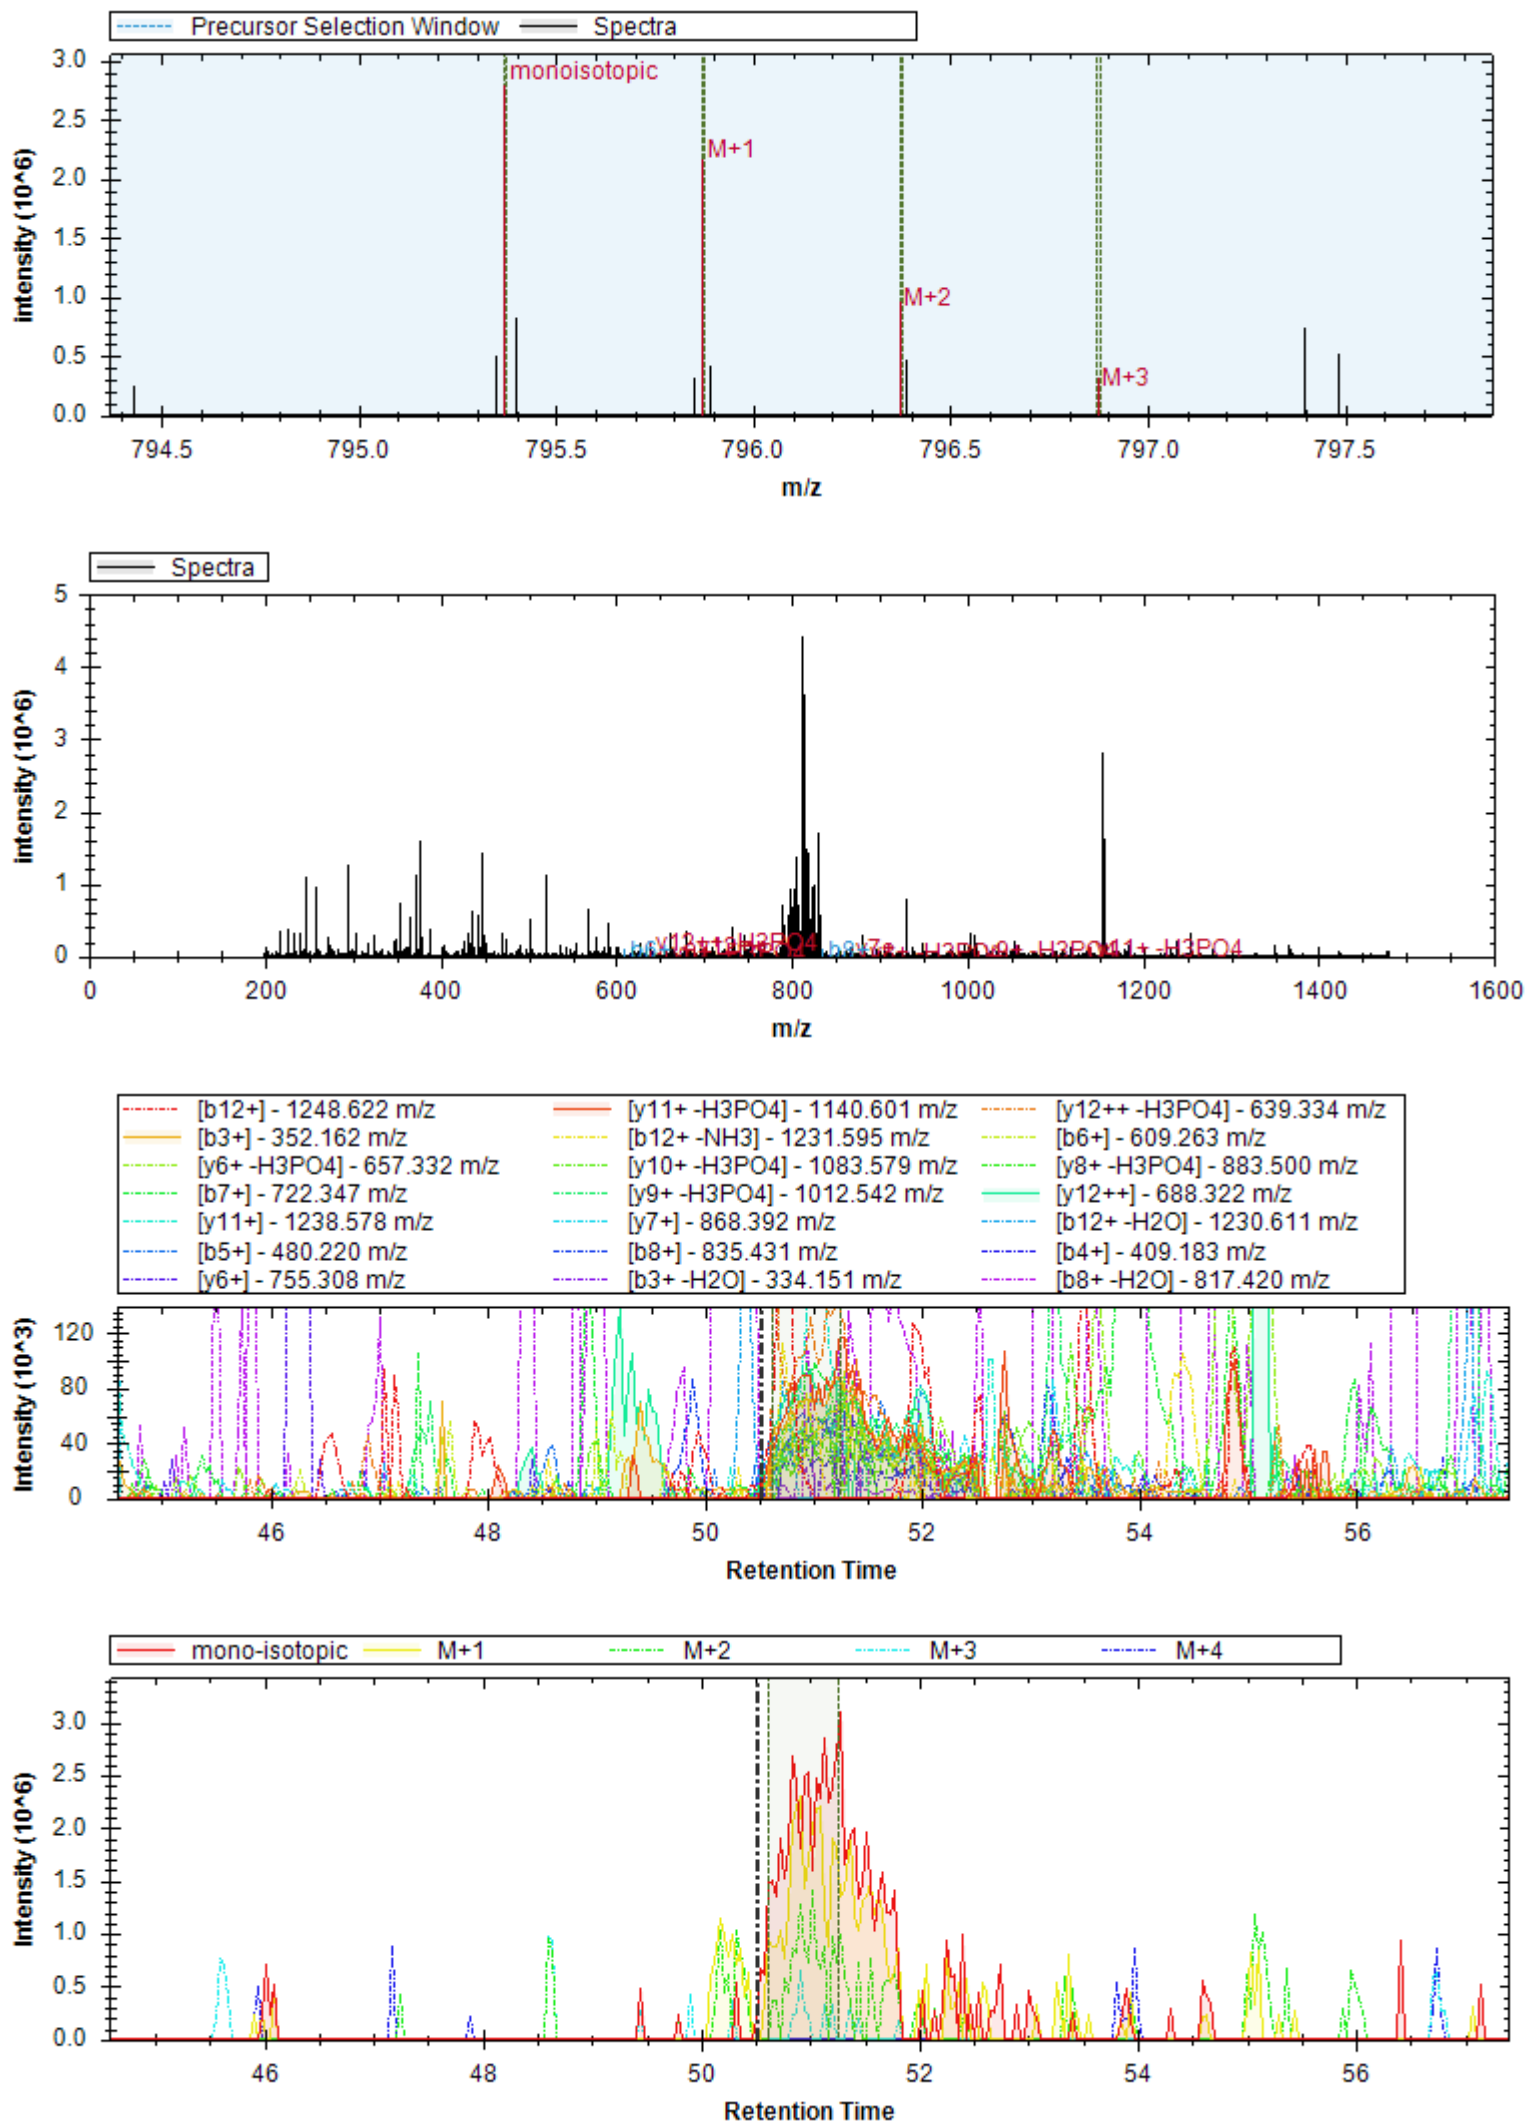

[y18++ -H3PO4] - 914.454 m/z	[y19++ -H3PO4] - 949.972 m/z	[y20++ -H3PO4] - 1031.504 m/z
[y5+] - 583.295 m/z	[y21++ -H3PO4] - 1075.020 m/z	[b3+ -H2O] - 346.176 m/z
[b14+ -H3PO4] - 1346.649 m/z	[y6+] - 720.354 m/z	[y4+] - 446.236 m/z
[b3+] - 364.187 m/z	[y8+] - 916.475 m/z	[y6++] - 360.681 m/z
[b7+] - 705.368 m/z	[y3+] - 375.199 m/z	[y20++] - 1080.492 m/z
[y17++ -H3PO4] - 885.943 m/z	[y10+ -H3PO4] - 1042.518 m/z	[b11+] - 1149.569 m/z
[y18++] - 963.442 m/z	[b12+] - 1220.606 m/z	[y19++] - 998.961 m/z
[y7+] - 819.422 m/z	[y21++] - 1124.008 m/z	[y20+++] - 720.664 m/z
[b13+] - 1277.627 m/z		