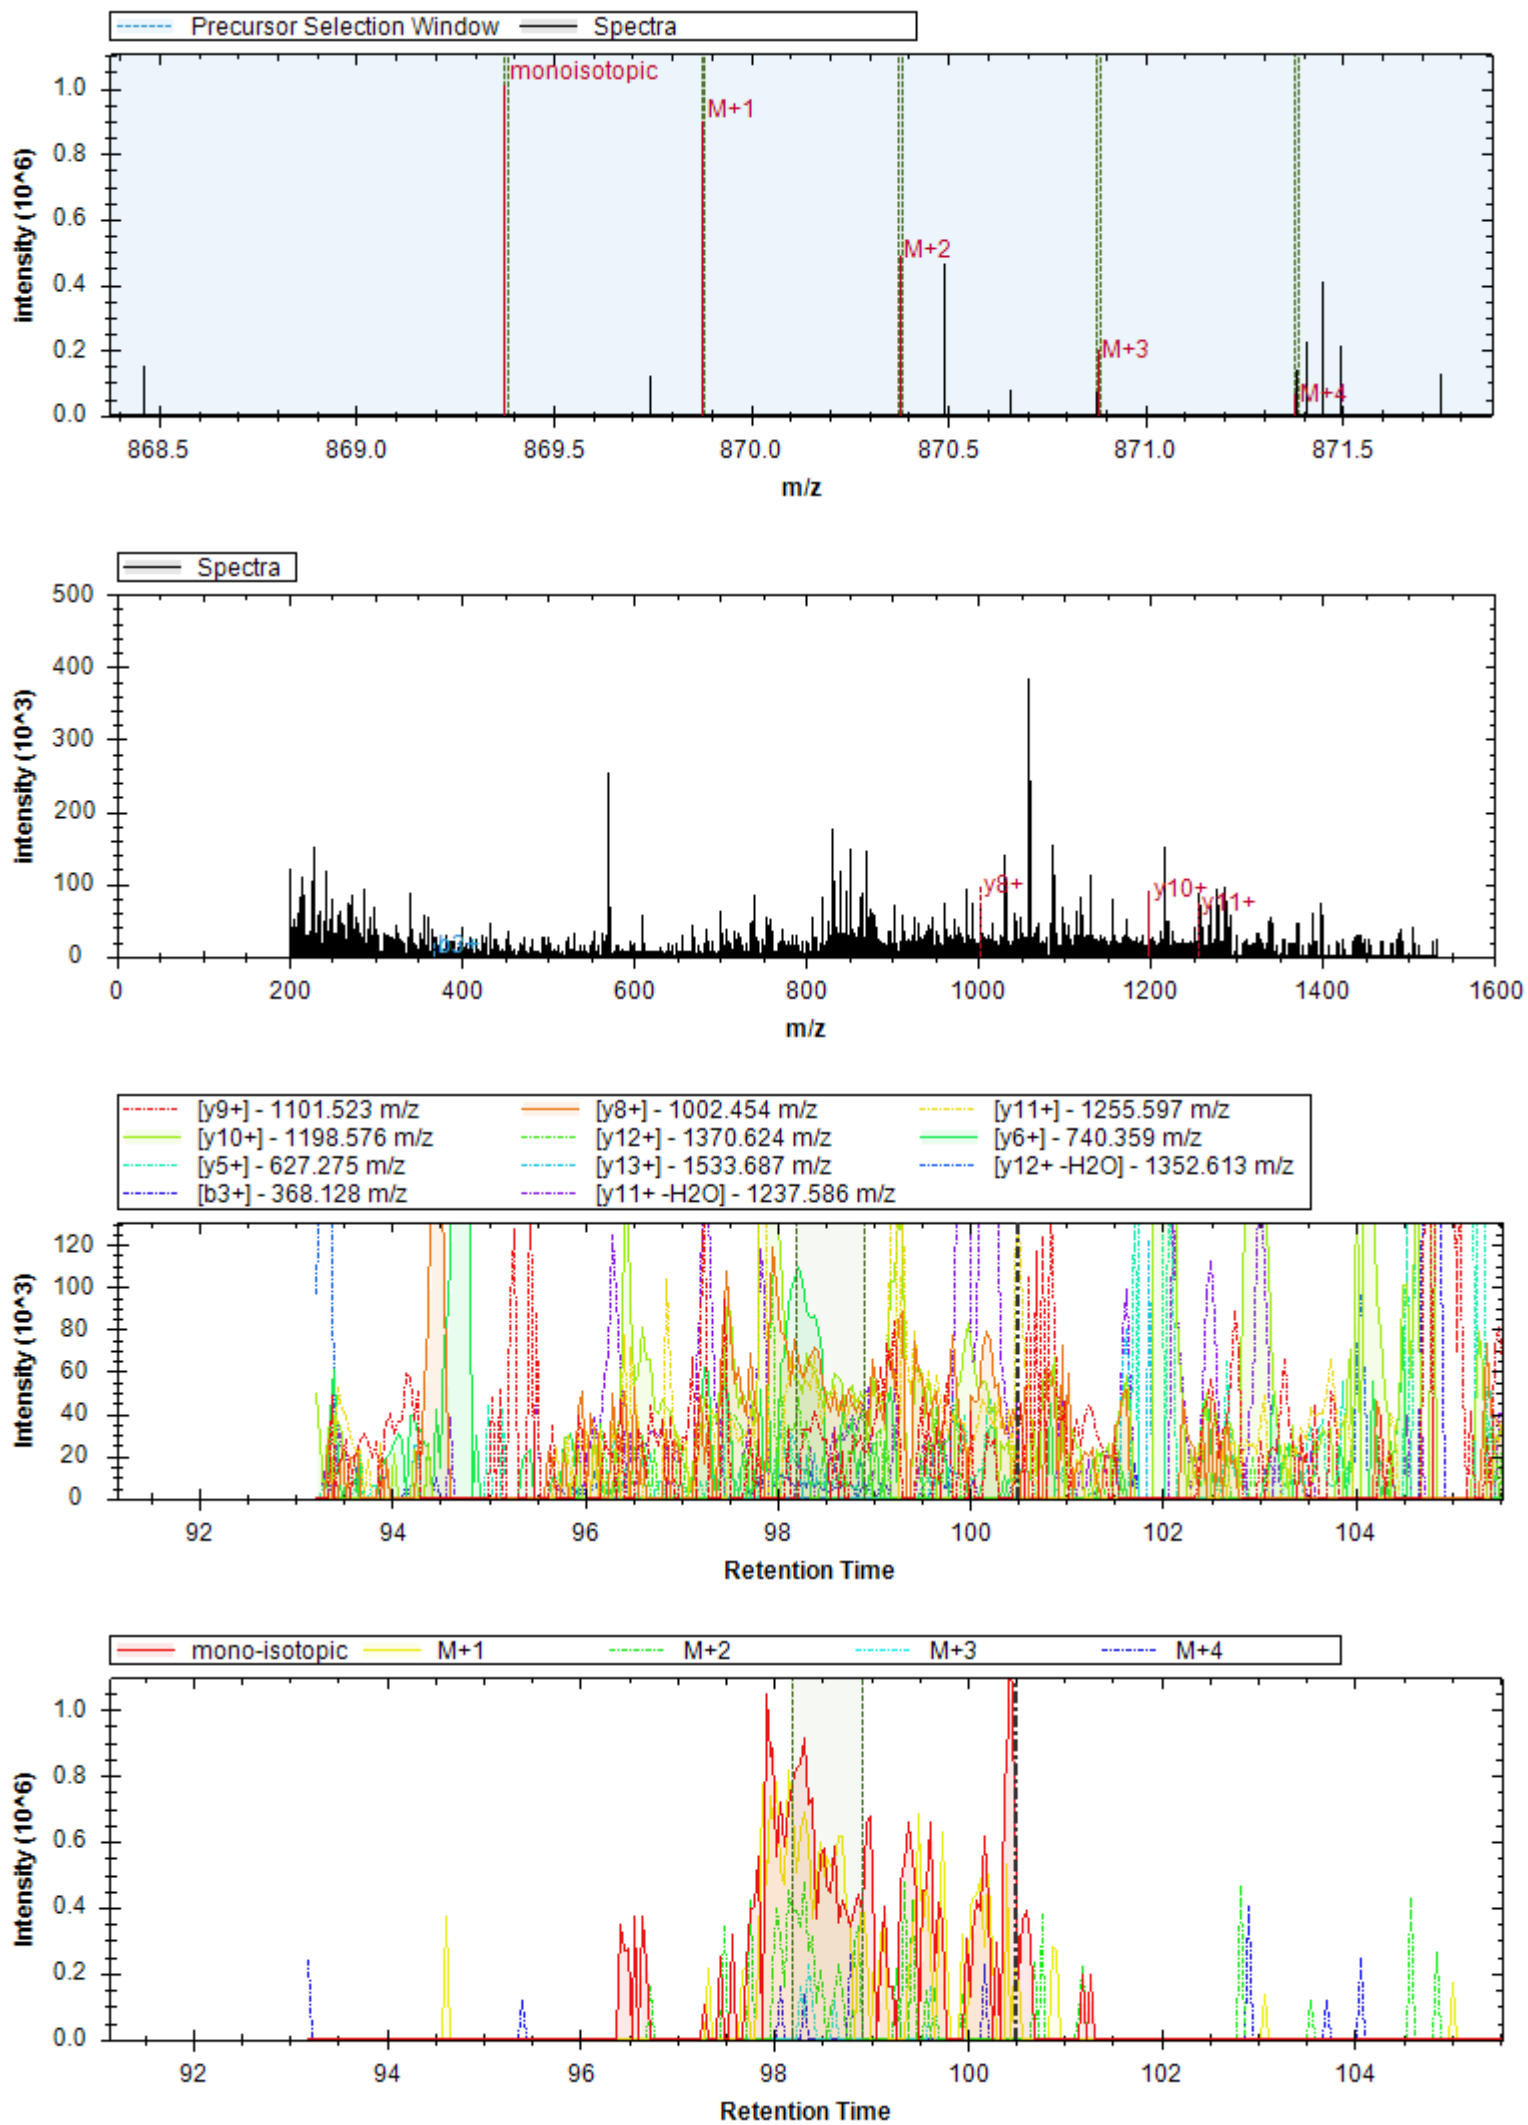

[b12+] - 1248.622 m/z	[y11+ -H3PO4] - 1140.601 m/z	[y12++ -H3PO4] - 639.334 m/z
[b3+] - 352.162 m/z	[b12+ -NH3] - 1231.595 m/z	[b6+] - 609.263 m/z
[y6+ -H3PO4] - 657.332 m/z	[y10+ -H3PO4] - 1083.579 m/z	[y8+ -H3PO4] - 883.500 m/z
[b7+] - 722.347 m/z	[y9+ -H3PO4] - 1012.542 m/z	[y12++] - 688.322 m/z
[y11+] - 1238.578 m/z	[y7+] - 868.392 m/z	[b12+ -H2O] - 1230.611 m/z
[b5+] - 480.220 m/z	[b8+] - 835.431 m/z	[b4+] - 409.183 m/z
[y6+] - 755.308 m/z	[b3+ -H2O] - 334.151 m/z	[b8+ -H2O] - 817.420 m/z