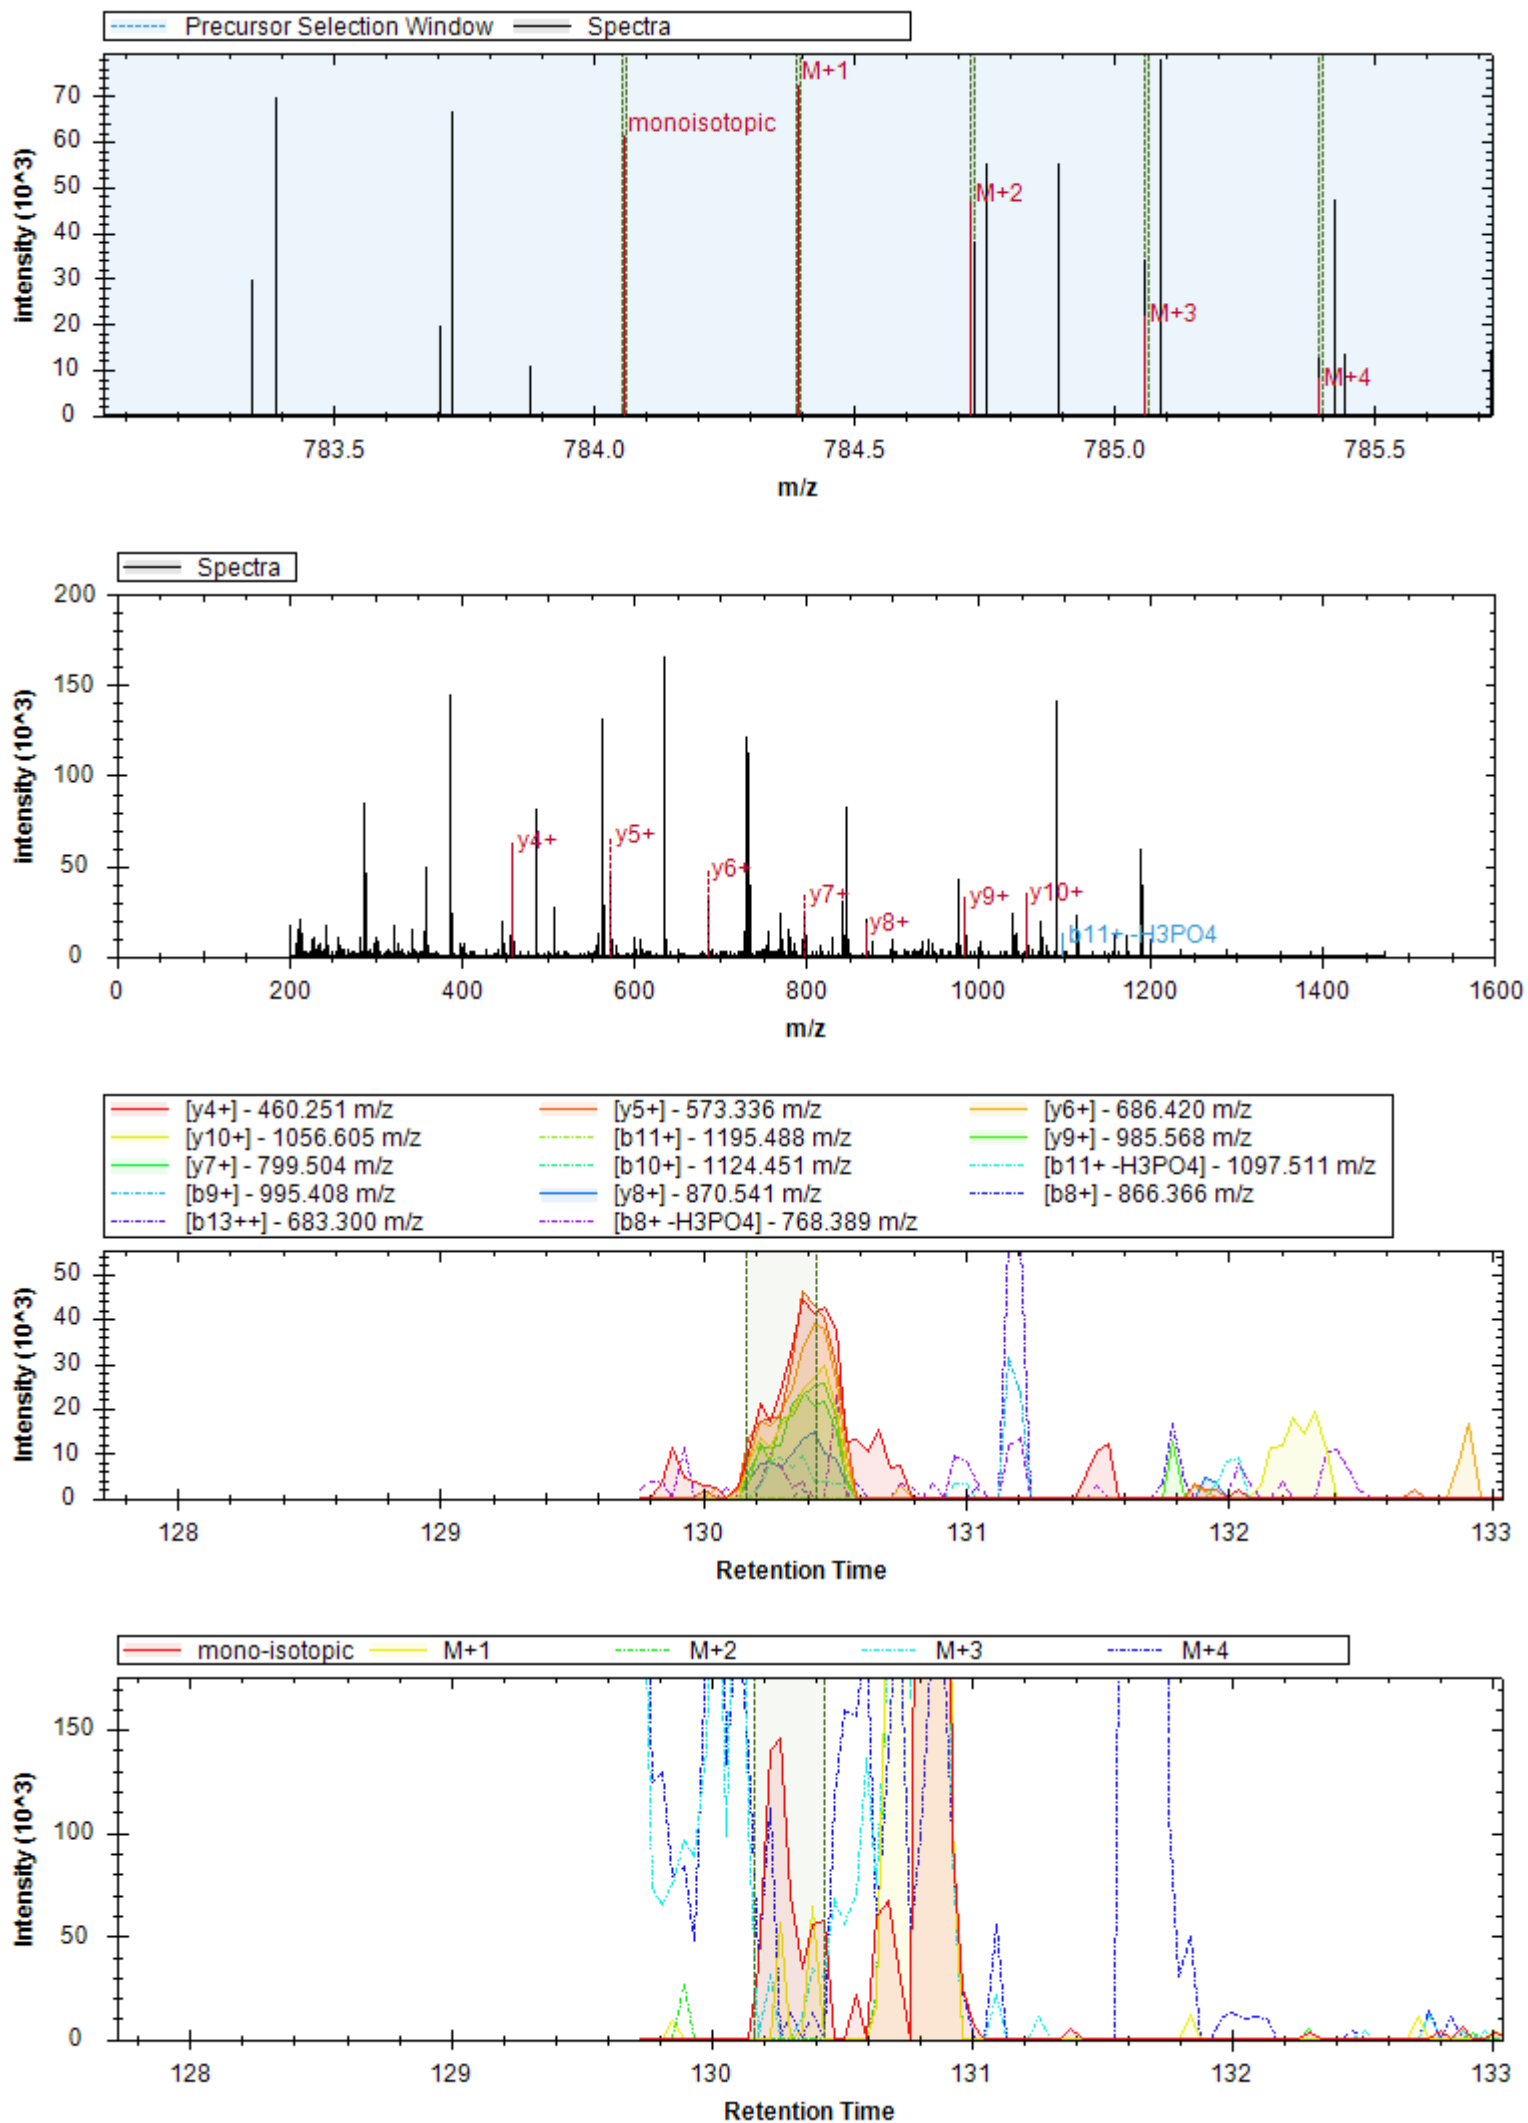

- | | | |
|-----------------------------|------------------------------|----------------------------|
| [y7+] - 671.347 m/z | [y10+ -H3PO4] - 894.443 m/z | [y4+] - 416.225 m/z |
| [y10+] - 992.420 m/z | [y10++] - 496.714 m/z | [b3+] - 308.124 m/z |
| [y11+ -H3PO4] - 981.475 m/z | [y12+ -H3PO4] - 1068.507 m/z | [y9+ -H3PO4] - 797.390 m/z |
| [y11++] - 540.230 m/z | [y11+] - 1079.452 m/z | [y7+ -H2O] - 653.337 m/z |
| [y8+ -H3PO4] - 740.369 m/z | [y12+] - 1166.484 m/z | [y10+ -H2O] - 1072.209 m/z |
| [b4+ -H2O] - 377.146 m/z | [y5+] - 517.273 m/z | [y10+ -NH3] - 975.393 m/z |
| [b4+] - 395.156 m/z | | |