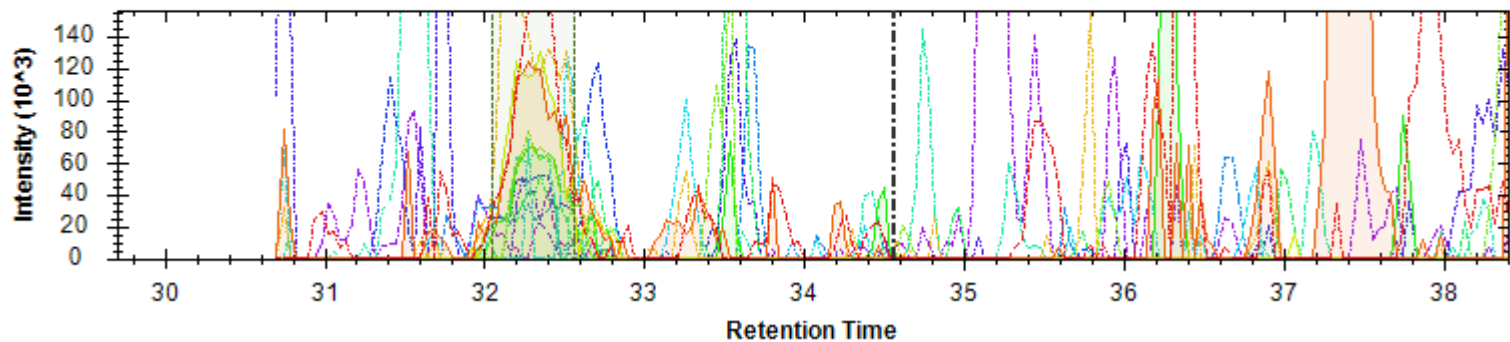

[y5+ -H2O] - 598.331 m/z	[y4+] - 529.309 m/z	[y11++ -H3PO4] - 600.323 m/z
[y10++ -H3PO4] - 549.799 m/z	[y7+ -H3PO4] - 813.458 m/z	[y9++ -H3PO4] - 492.285 m/z
[y9++] - 541.274 m/z	[y11++] - 649.311 m/z	[y5+ -NH3] - 599.315 m/z
[y7+] - 911.435 m/z	[y10++] - 598.787 m/z	[y5+] - 616.341 m/z
[b4+] - 373.172 m/z