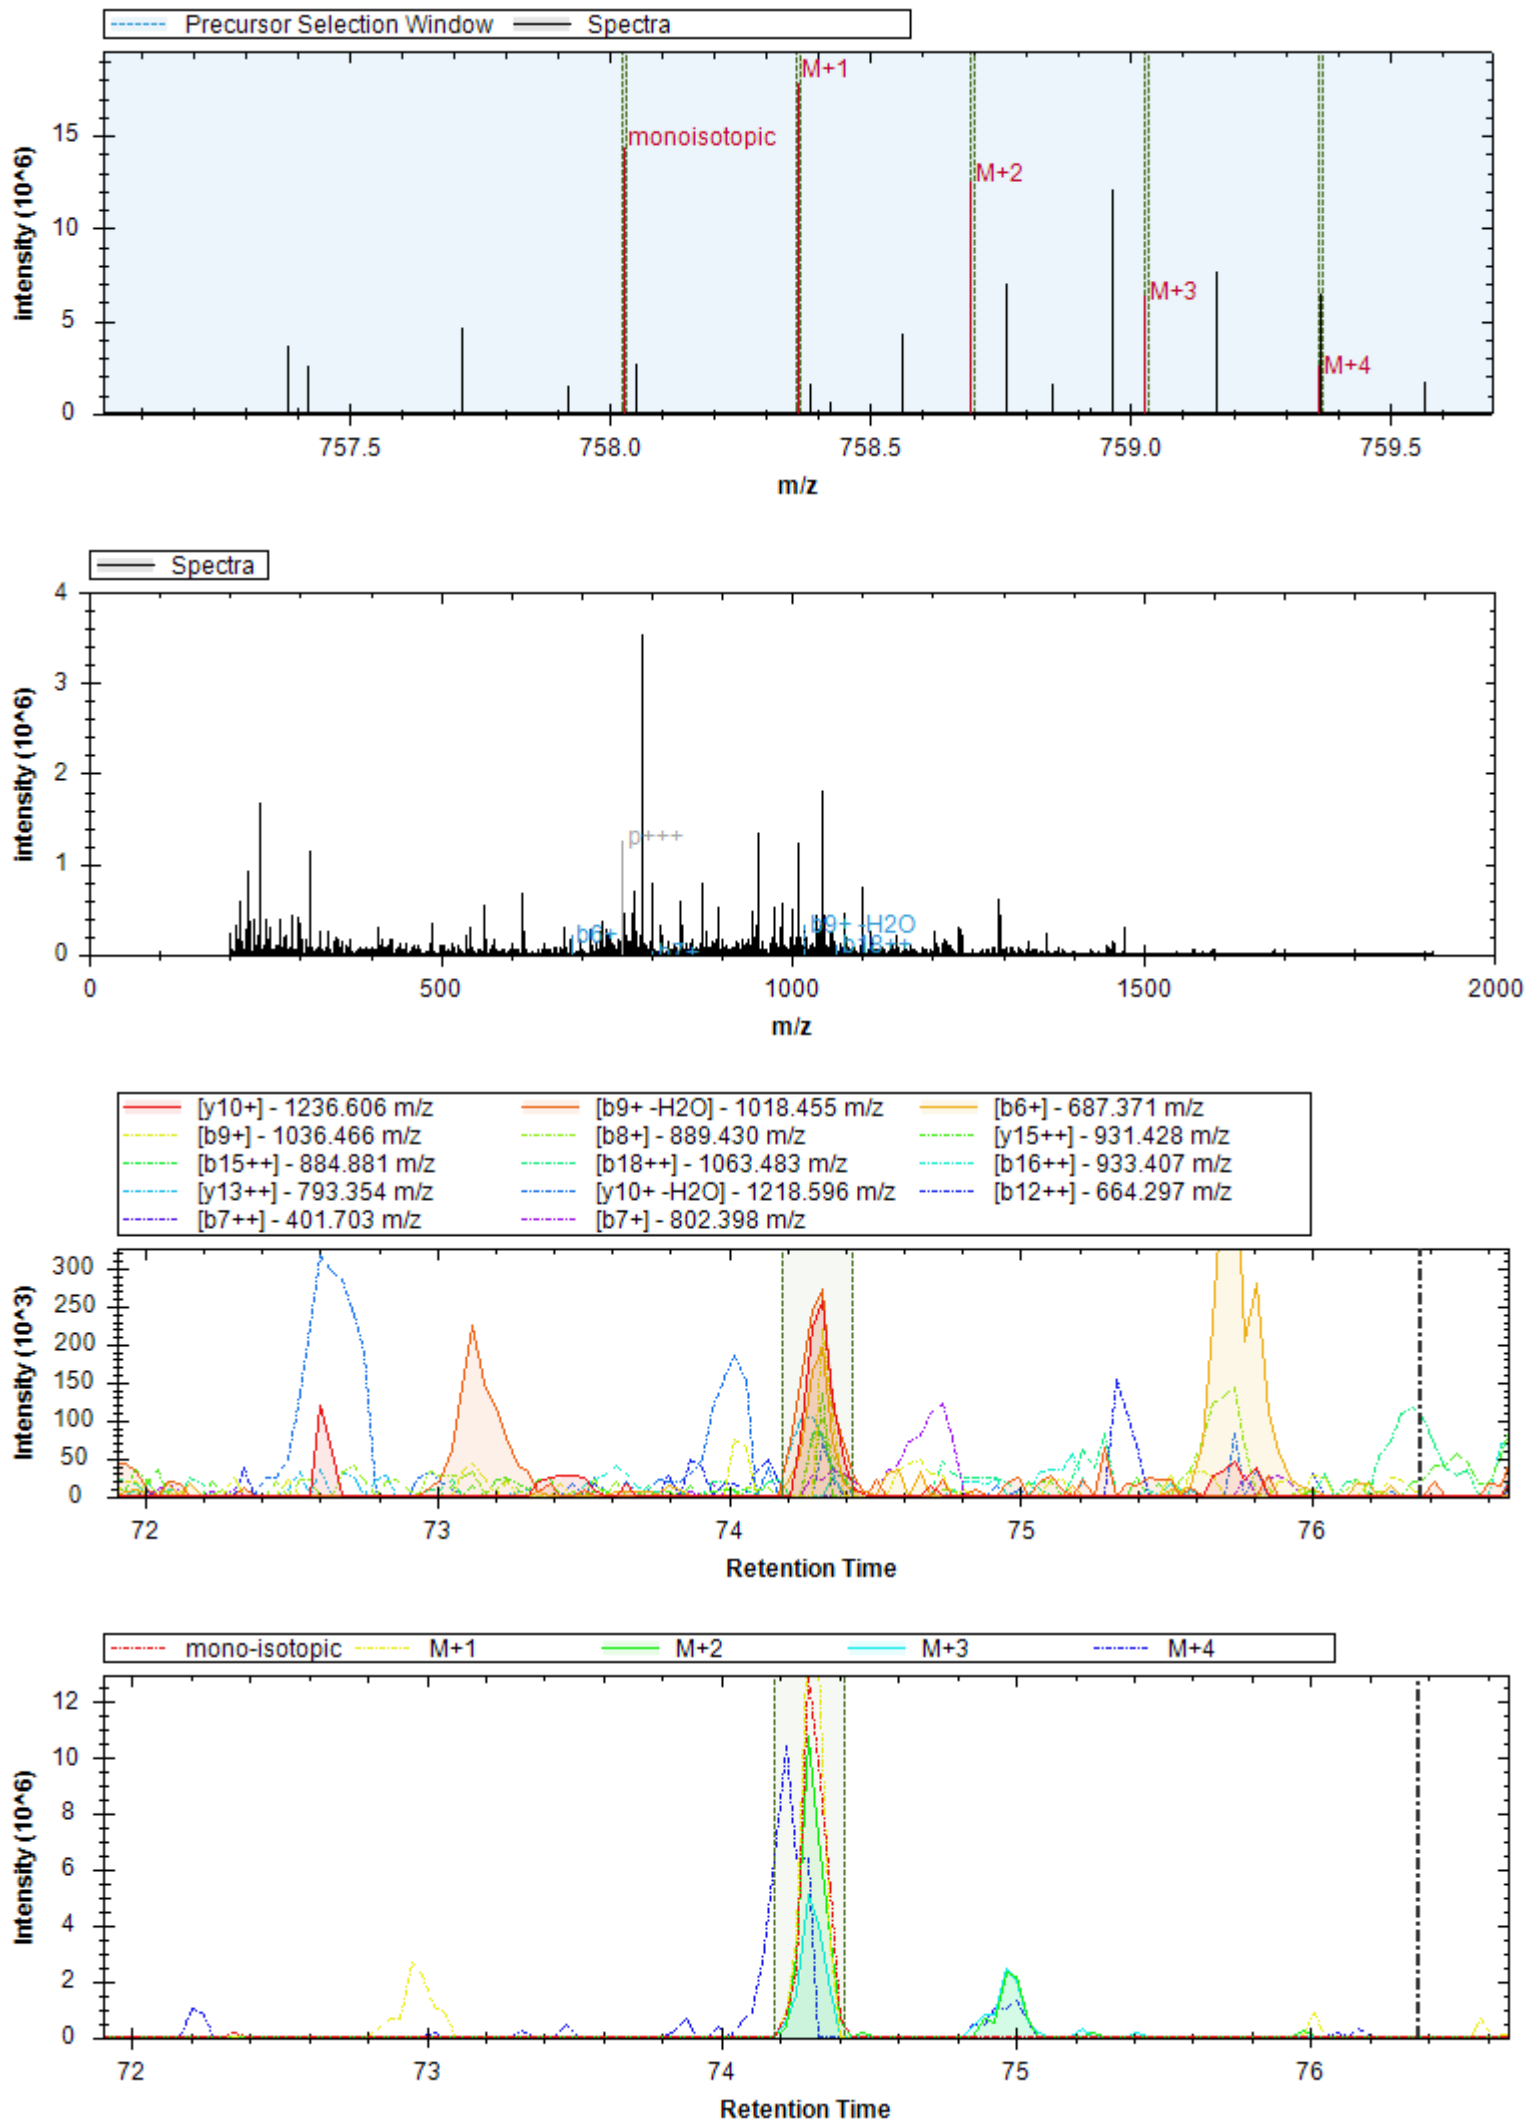

[y9+] - 873.431 m/z	[b7+] - 653.325 m/z	[b11+] - 1039.505 m/z
[b3+] - 315.130 m/z	[b8++] - 376.701 m/z	[y7+] - 705.341 m/z
[b4+] - 414.198 m/z	[b11++] - 520.256 m/z	[b7+ -H2O] - 635.315 m/z
[b8+] - 752.394 m/z	[b4+ -H2O] - 396.188 m/z	[y8+] - 776.379 m/z
[y4+] - 390.235 m/z	[y11+] - 1155.493 m/z	[y9++] - 437.219 m/z
[b12+] - 1110.543 m/z	[y6+] - 634.304 m/z	[b7+ -NH3] - 636.299 m/z
[y12+] - 1226.530 m/z	[b5+] - 511.251 m/z	[b11+ -NH3] - 1022.479 m/z
[b4+ -NH3] - 397.172 m/z	[b13+] - 1181.580 m/z	[b8+ -NH3] - 735.367 m/z
[y5+] - 505.262 m/z		