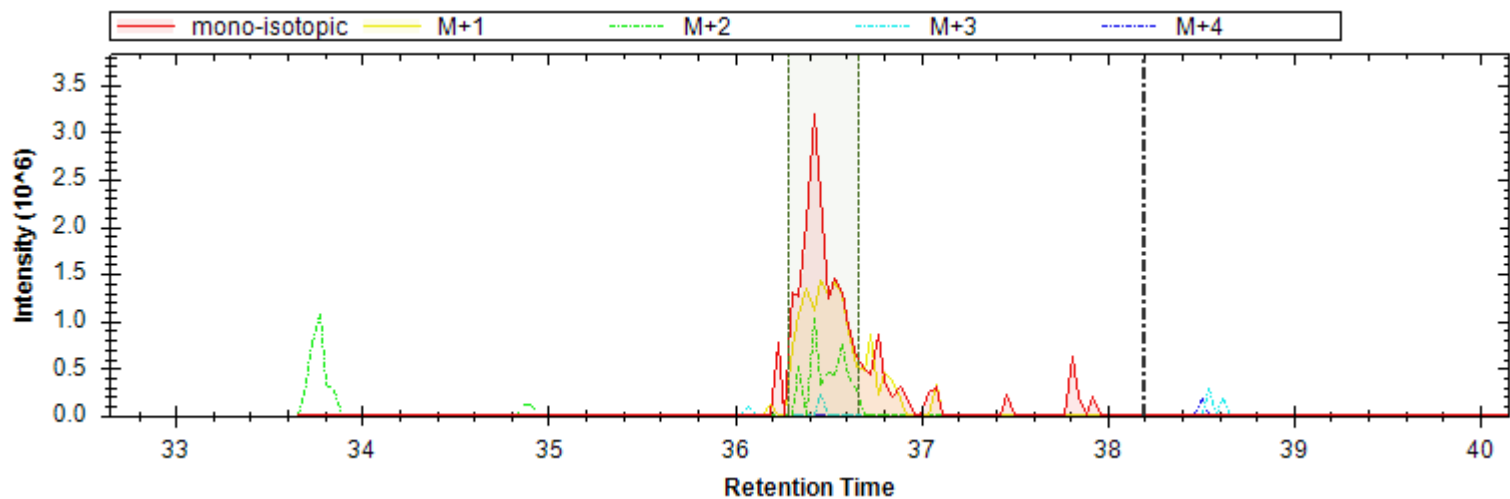

Fig4_MP-DIA-barrel-cortex-p54-1_MHRM.htrms

- | | | |
|------------------------------|------------------------------|----------------------------|
| [y14++ -H3PO4] - 703.909 m/z | [y13++ -H3PO4] - 668.391 m/z | [b6+ -H3PO4] - 608.388 m/z |
| [y9+] - 898.499 m/z | [b10++ -H3PO4] - 509.314 m/z | [y5+] - 489.267 m/z |
| [y6+] - 576.299 m/z | [y12++ -H3PO4] - 618.857 m/z | [y14++] - 752.898 m/z |
| [y8+] - 801.447 m/z | [y13++] - 717.379 m/z | [b10++] - 558.302 m/z |
| [y12++] - 667.845 m/z | [b6+] - 706.365 m/z | [y8++] - 401.227 m/z |
| [y9++] - 449.753 m/z | [y5+ -H2O] - 471.256 m/z | [y9+ -H2O] - 880.489 m/z |
| [y11++] - 618.311 m/z | [y3+] - 305.182 m/z | [y4+] - 392.214 m/z |
| [b5+] - 525.351 m/z | [y13++ -H2O] - 708.374 m/z | |