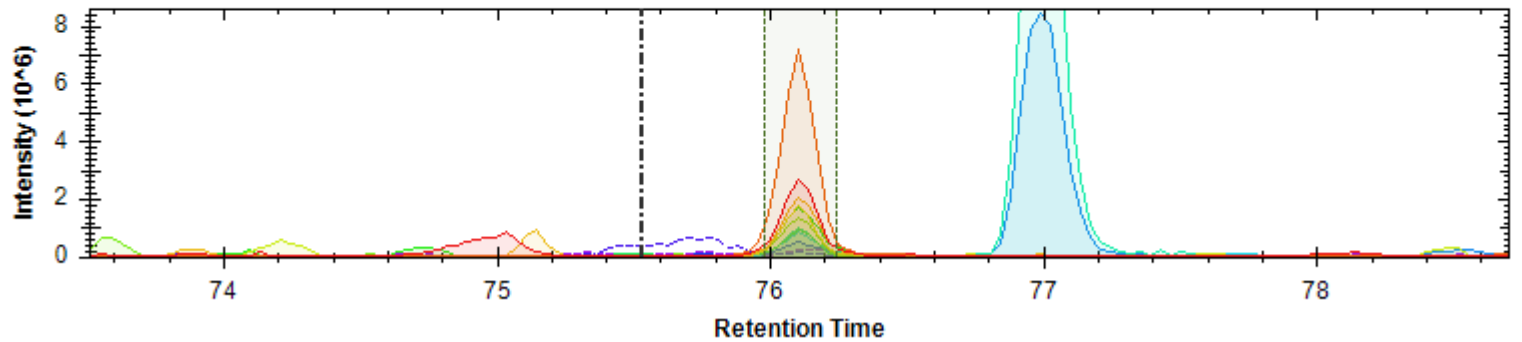

[y9+] - 1008.500 m/z	[y11++] - 610.793 m/z	[y10+] - 1123.527 m/z
[y8+] - 845.436 m/z	[y7+] - 730.409 m/z	[y11+] - 1220.579 m/z
[y4+] - 431.261 m/z	[y5+] - 546.288 m/z	[y3+] - 332.193 m/z
[y6+] - 659.372 m/z	[y12++] - 646.312 m/z	[y13++] - 702.854 m/z
[y3+ -NH3] - 315.166 m/z