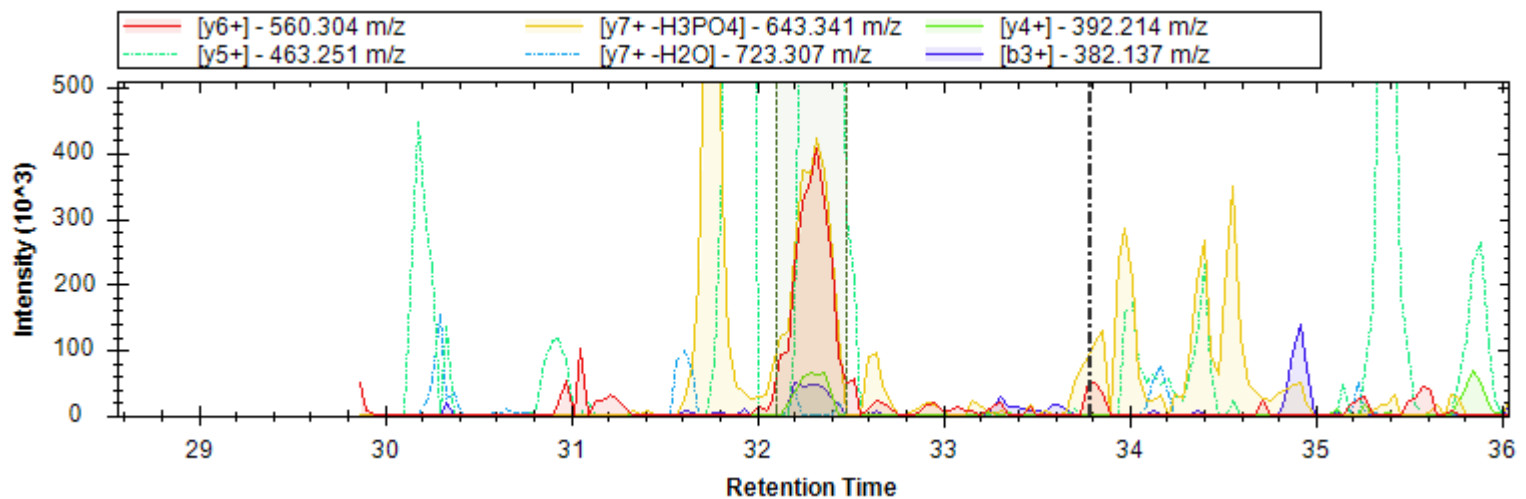

Fig4_MP-DIA-barrel-cortex-p54-1_MHRM.htrms

- | | | |
|------------------------------|------------------------------|----------------------------|
| [y14++ -H3PO4] - 703.909 m/z | [y13++ -H3PO4] - 668.391 m/z | [b6+ -H3PO4] - 608.388 m/z |
| [y9+] - 898.499 m/z | [b10++ -H3PO4] - 509.314 m/z | [y5+] - 489.267 m/z |
| [y6+] - 576.299 m/z | [y12++ -H3PO4] - 618.857 m/z | [y14++] - 752.898 m/z |
| [y8+] - 801.447 m/z | [y13++] - 717.379 m/z | [b10++] - 558.302 m/z |
| [y12++] - 667.845 m/z | [b6+] - 706.365 m/z | [y8++] - 401.227 m/z |
| [y9++] - 449.753 m/z | [y5+ -H2O] - 471.256 m/z | [y9+ -H2O] - 880.489 m/z |
| [y11++] - 618.311 m/z | [y3+] - 305.182 m/z | [y4+] - 392.214 m/z |
| [b5+] - 525.351 m/z | [y13++ -H2O] - 708.374 m/z | |