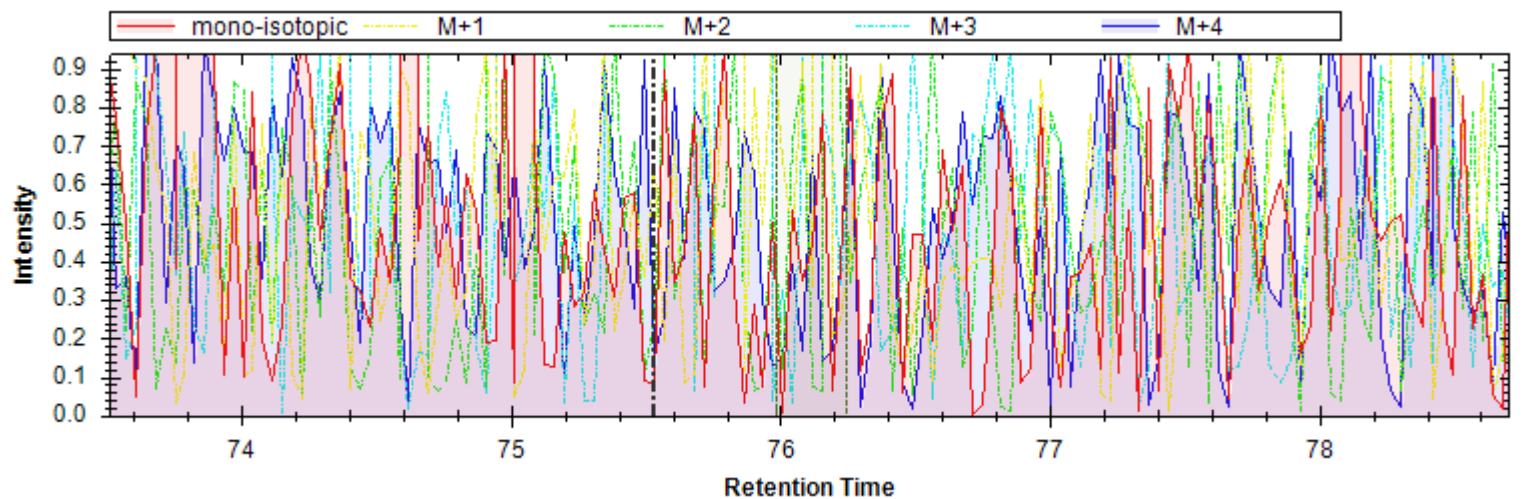

[y9+] - 1008.500 m/z	[y11++] - 610.793 m/z	[y10+] - 1123.527 m/z
[y8+] - 845.436 m/z	[y7+] - 730.409 m/z	[y11+] - 1220.579 m/z
[y4+] - 431.261 m/z	[y5+] - 546.288 m/z	[y3+] - 332.193 m/z
[y6+] - 659.372 m/z	[y12++] - 646.312 m/z	[y13++] - 702.854 m/z
[y3+ -NH3] - 315.166 m/z