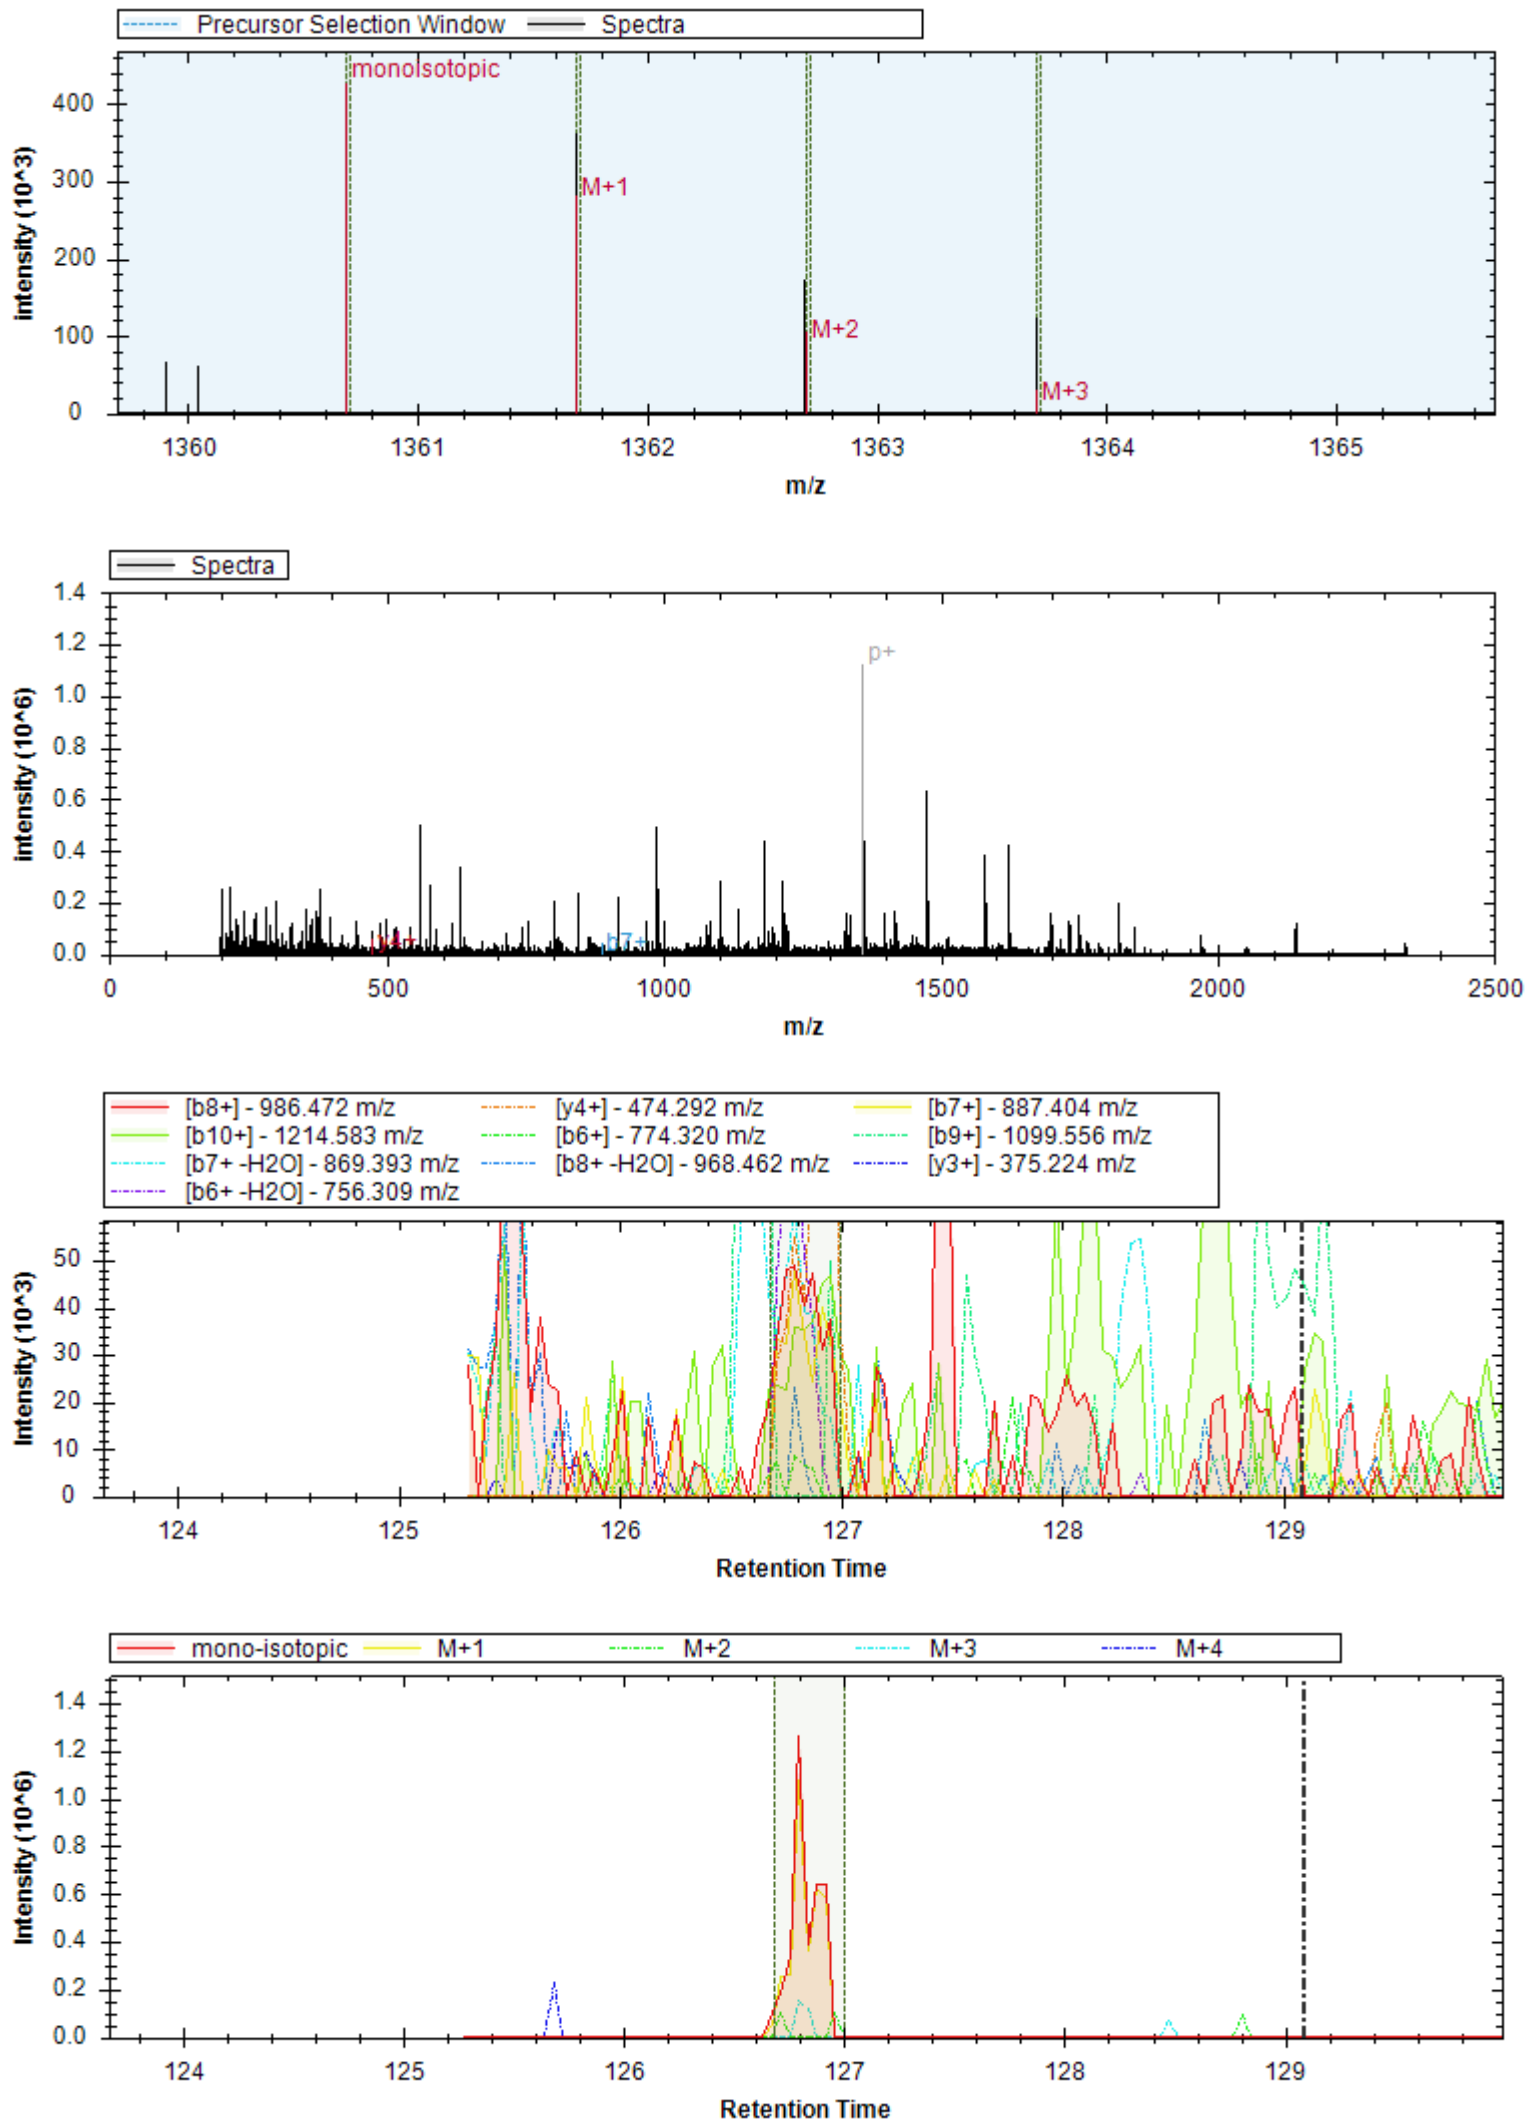

[y3+] - 369.225 m/z	[y13+] - 1329.532 m/z	[y10+] - 1058.415 m/z
[y9+] - 971.383 m/z	[y11+] - 1145.447 m/z	[y8+] - 884.351 m/z
[y10+ -H3PO4] - 960.438 m/z	[y13+ -H3PO4] - 1231.555 m/z	[y8+ -H3PO4] - 786.374 m/z
[y12+] - 1232.479 m/z	[y7+] - 797.319 m/z	[b5+] - 418.157 m/z
[b4+] - 361.135 m/z	[y14++] - 693.780 m/z	[y10+ -H2O] - 1138.204 m/z
[y16++] - 794.810 m/z		