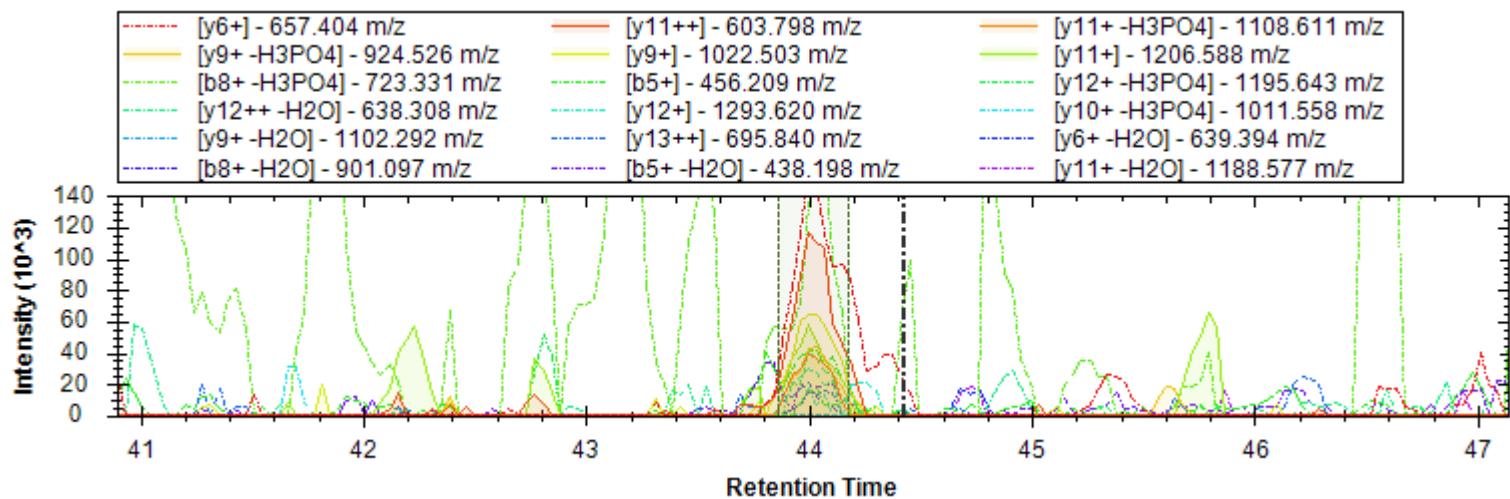

- | | | |
|-----------------------------|------------------------------|----------------------------|
| [y7+] - 671.347 m/z | [y10+ -H3PO4] - 894.443 m/z | [y4+] - 416.225 m/z |
| [y10+] - 992.420 m/z | [y10++] - 496.714 m/z | [b3+] - 308.124 m/z |
| [y11+ -H3PO4] - 981.475 m/z | [y12+ -H3PO4] - 1068.507 m/z | [y9+ -H3PO4] - 797.390 m/z |
| [y11++] - 540.230 m/z | [y11+] - 1079.452 m/z | [y7+ -H2O] - 653.337 m/z |
| [y8+ -H3PO4] - 740.369 m/z | [y12+] - 1166.484 m/z | [y10+ -H2O] - 1072.209 m/z |
| [b4+ -H2O] - 377.146 m/z | [y5+] - 517.273 m/z | [y10+ -NH3] - 975.393 m/z |
| [b4+] - 395.156 m/z | | |