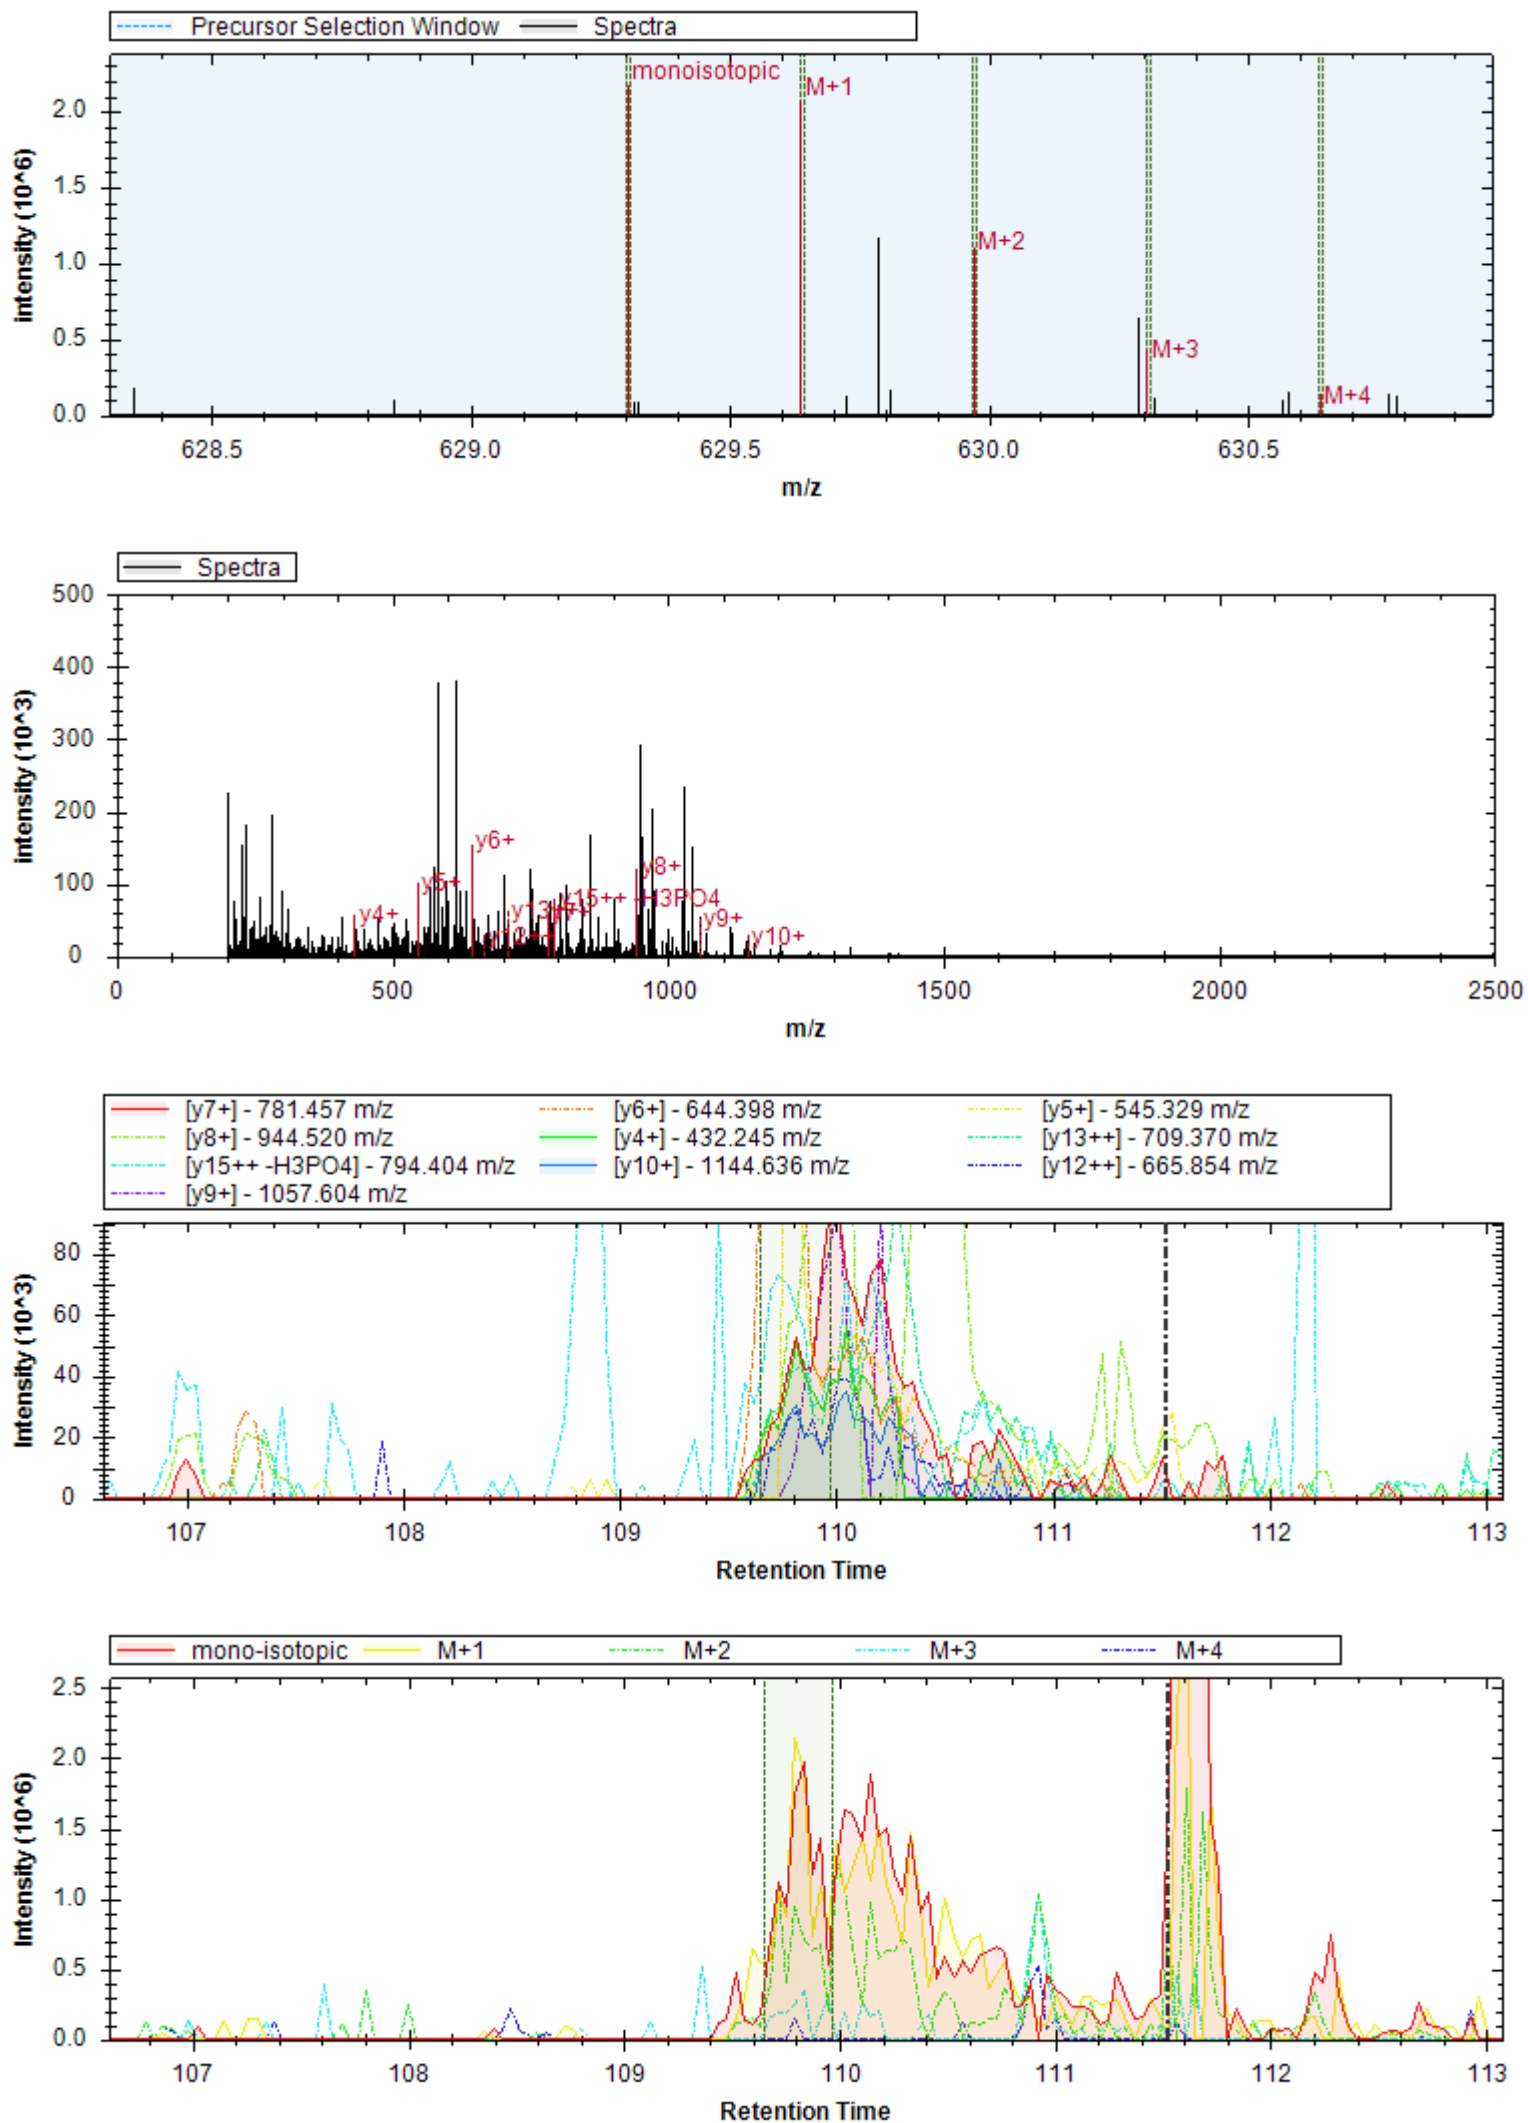

[y8+ -H3PO4] - 868.500 m/z	[b7+ -H3PO4] - 723.390 m/z	[y3+] - 345.213 m/z
[y8+] - 966.477 m/z	[y6+ -H3PO4] - 683.420 m/z	[y5+ -H3PO4] - 570.336 m/z
[y9++ -H3PO4] - 498.783 m/z	[b4+] - 385.183 m/z	[b6+] - 654.368 m/z
[y5+] - 668.313 m/z	[b9+ -H3PO4] - 921.490 m/z	[y8+ -H2O] - 948.466 m/z
[y7+ -H3PO4] - 811.479 m/z	[b9+ -NH3] - 1100.240 m/z	[y4+ -H3PO4] - 414.235 m/z