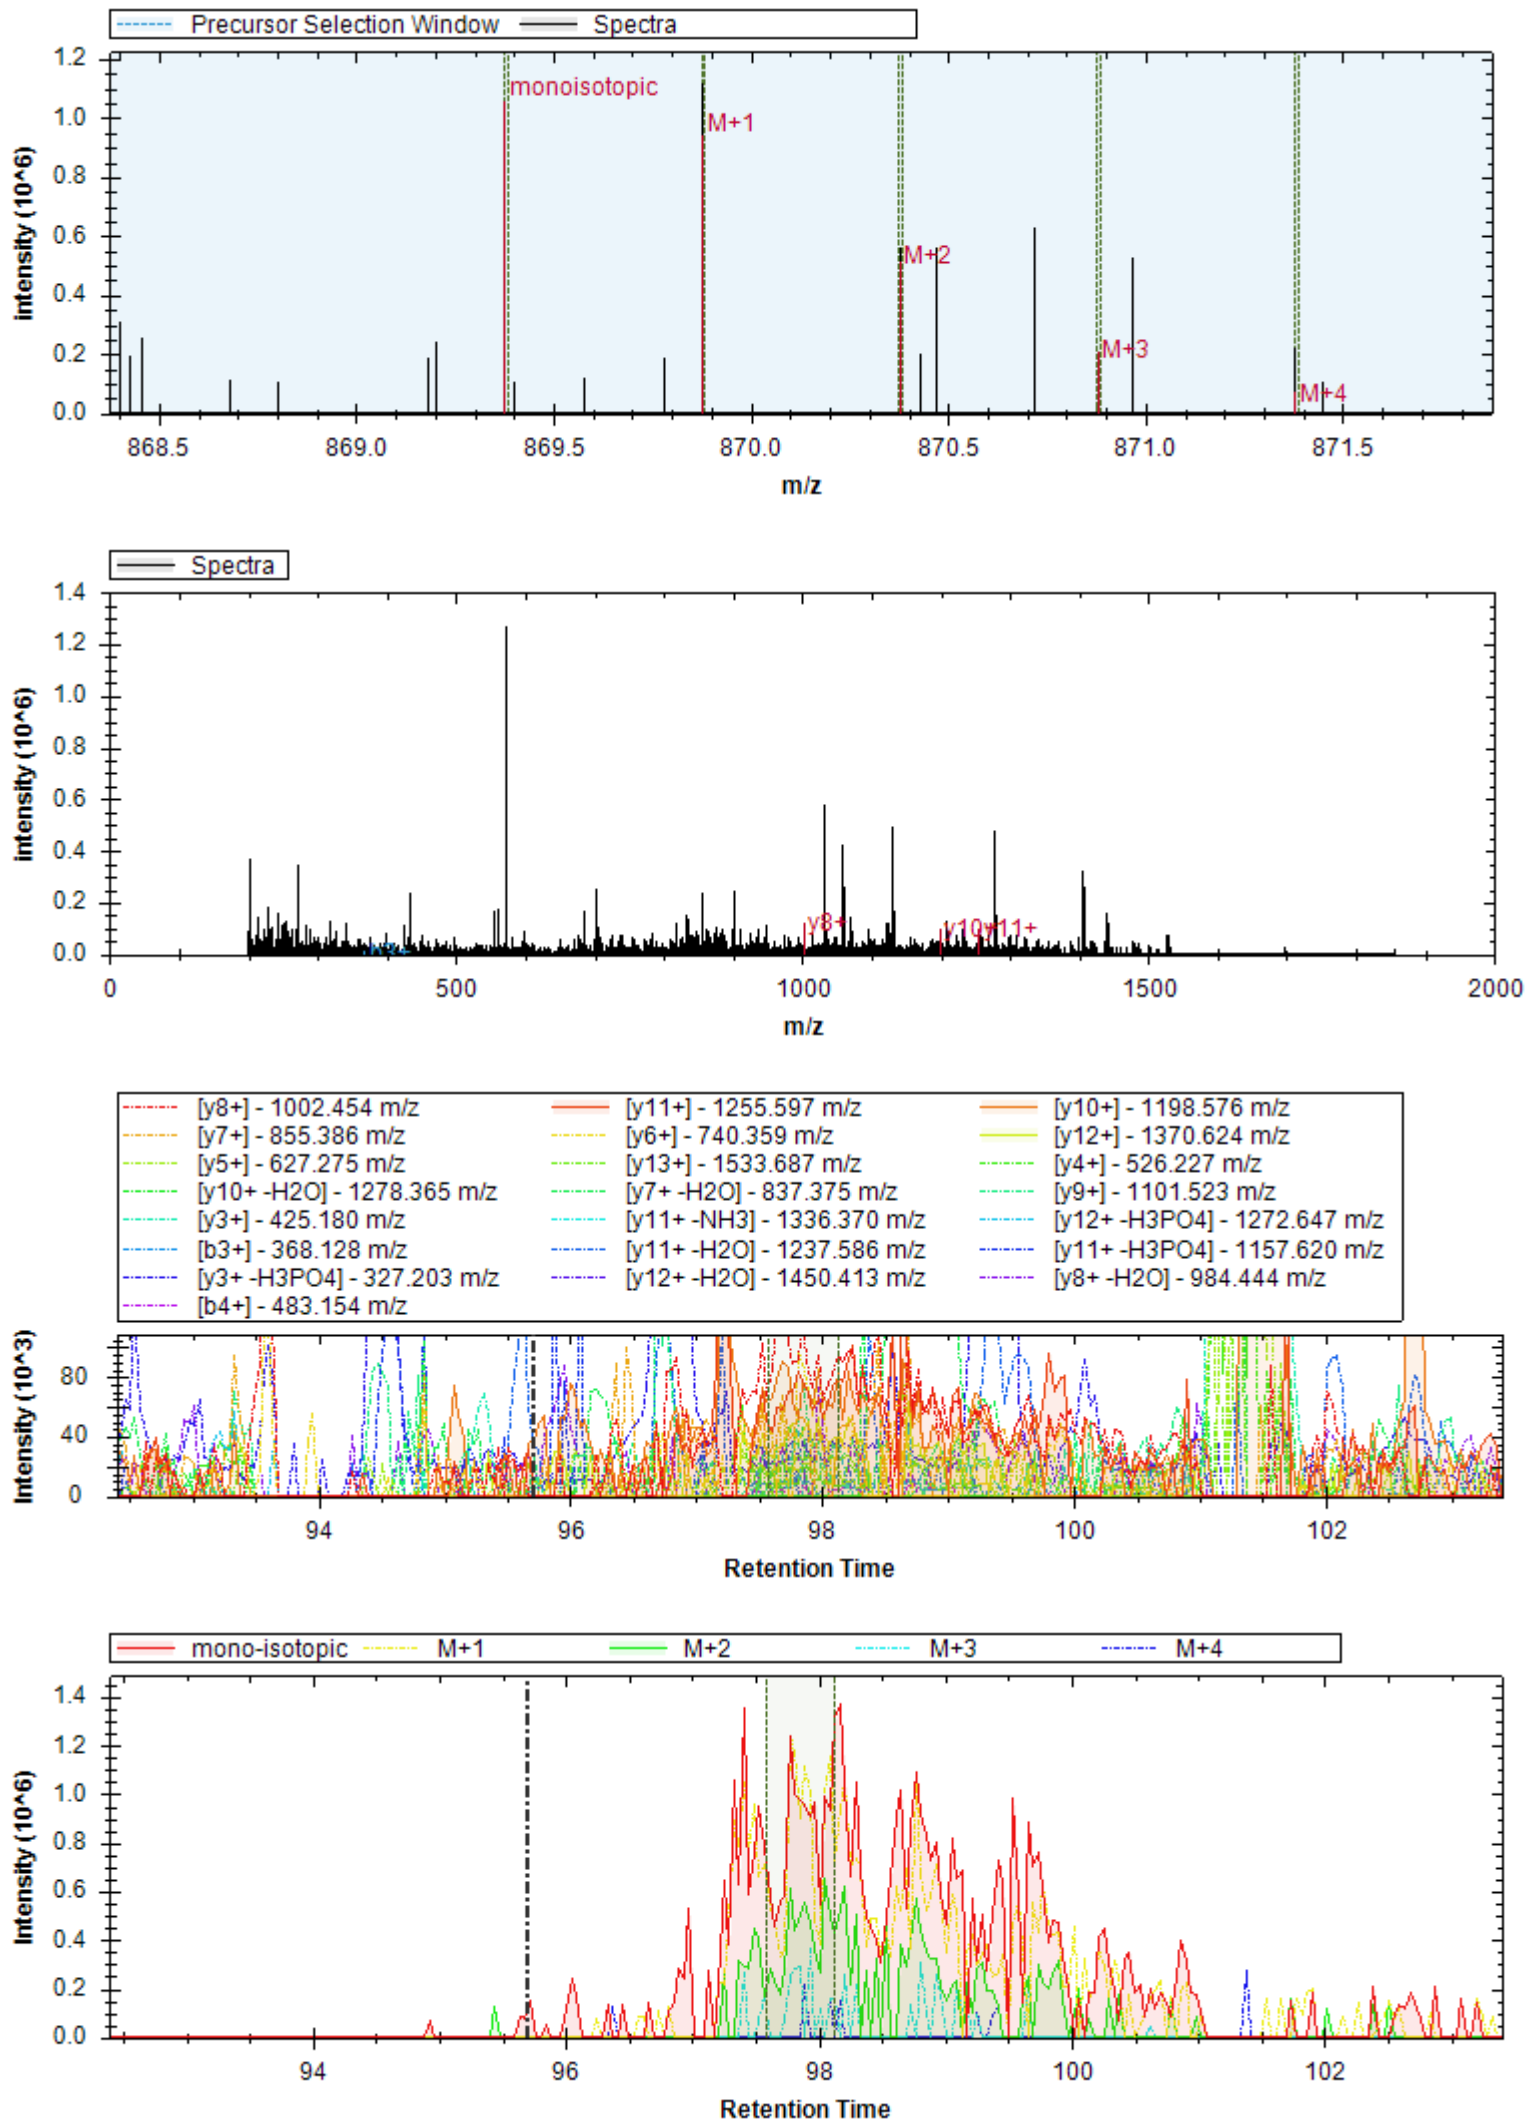

- | | | |
|-------------------------------|-------------------------------|------------------------------|
| [y20++ -H3PO4] - 1065.047 m/z | [y8+] - 959.460 m/z | [y8+ -H3PO4] - 861.483 m/z |
| [y19++ -H3PO4] - 1014.523 m/z | [y20++] - 1114.036 m/z | [y13+ -H3PO4] - 1426.769 m/z |
| [y4+] - 501.303 m/z | [y22++ -H3PO4] - 1143.092 m/z | [y22++] - 1192.081 m/z |
| [y13++] - 762.877 m/z | [y13+] - 1524.746 m/z | [y16++ -H3PO4] - 871.478 m/z |
| [y19++] - 1063.512 m/z | [b5+] - 398.240 m/z | [y21++] - 1163.570 m/z |
| [y7+ -H3PO4] - 764.430 m/z | [y8+ -H2O] - 941.449 m/z | [y8++] - 480.234 m/z |
| [y18++] - 1035.001 m/z | [y23++] - 1241.615 m/z | [y16++] - 920.466 m/z |
| [y12++ -H3PO4] - 665.362 m/z | [y17++] - 977.980 m/z | [b6+] - 499.288 m/z |
| [y15+ -H3PO4] - 1628.864 m/z | | |