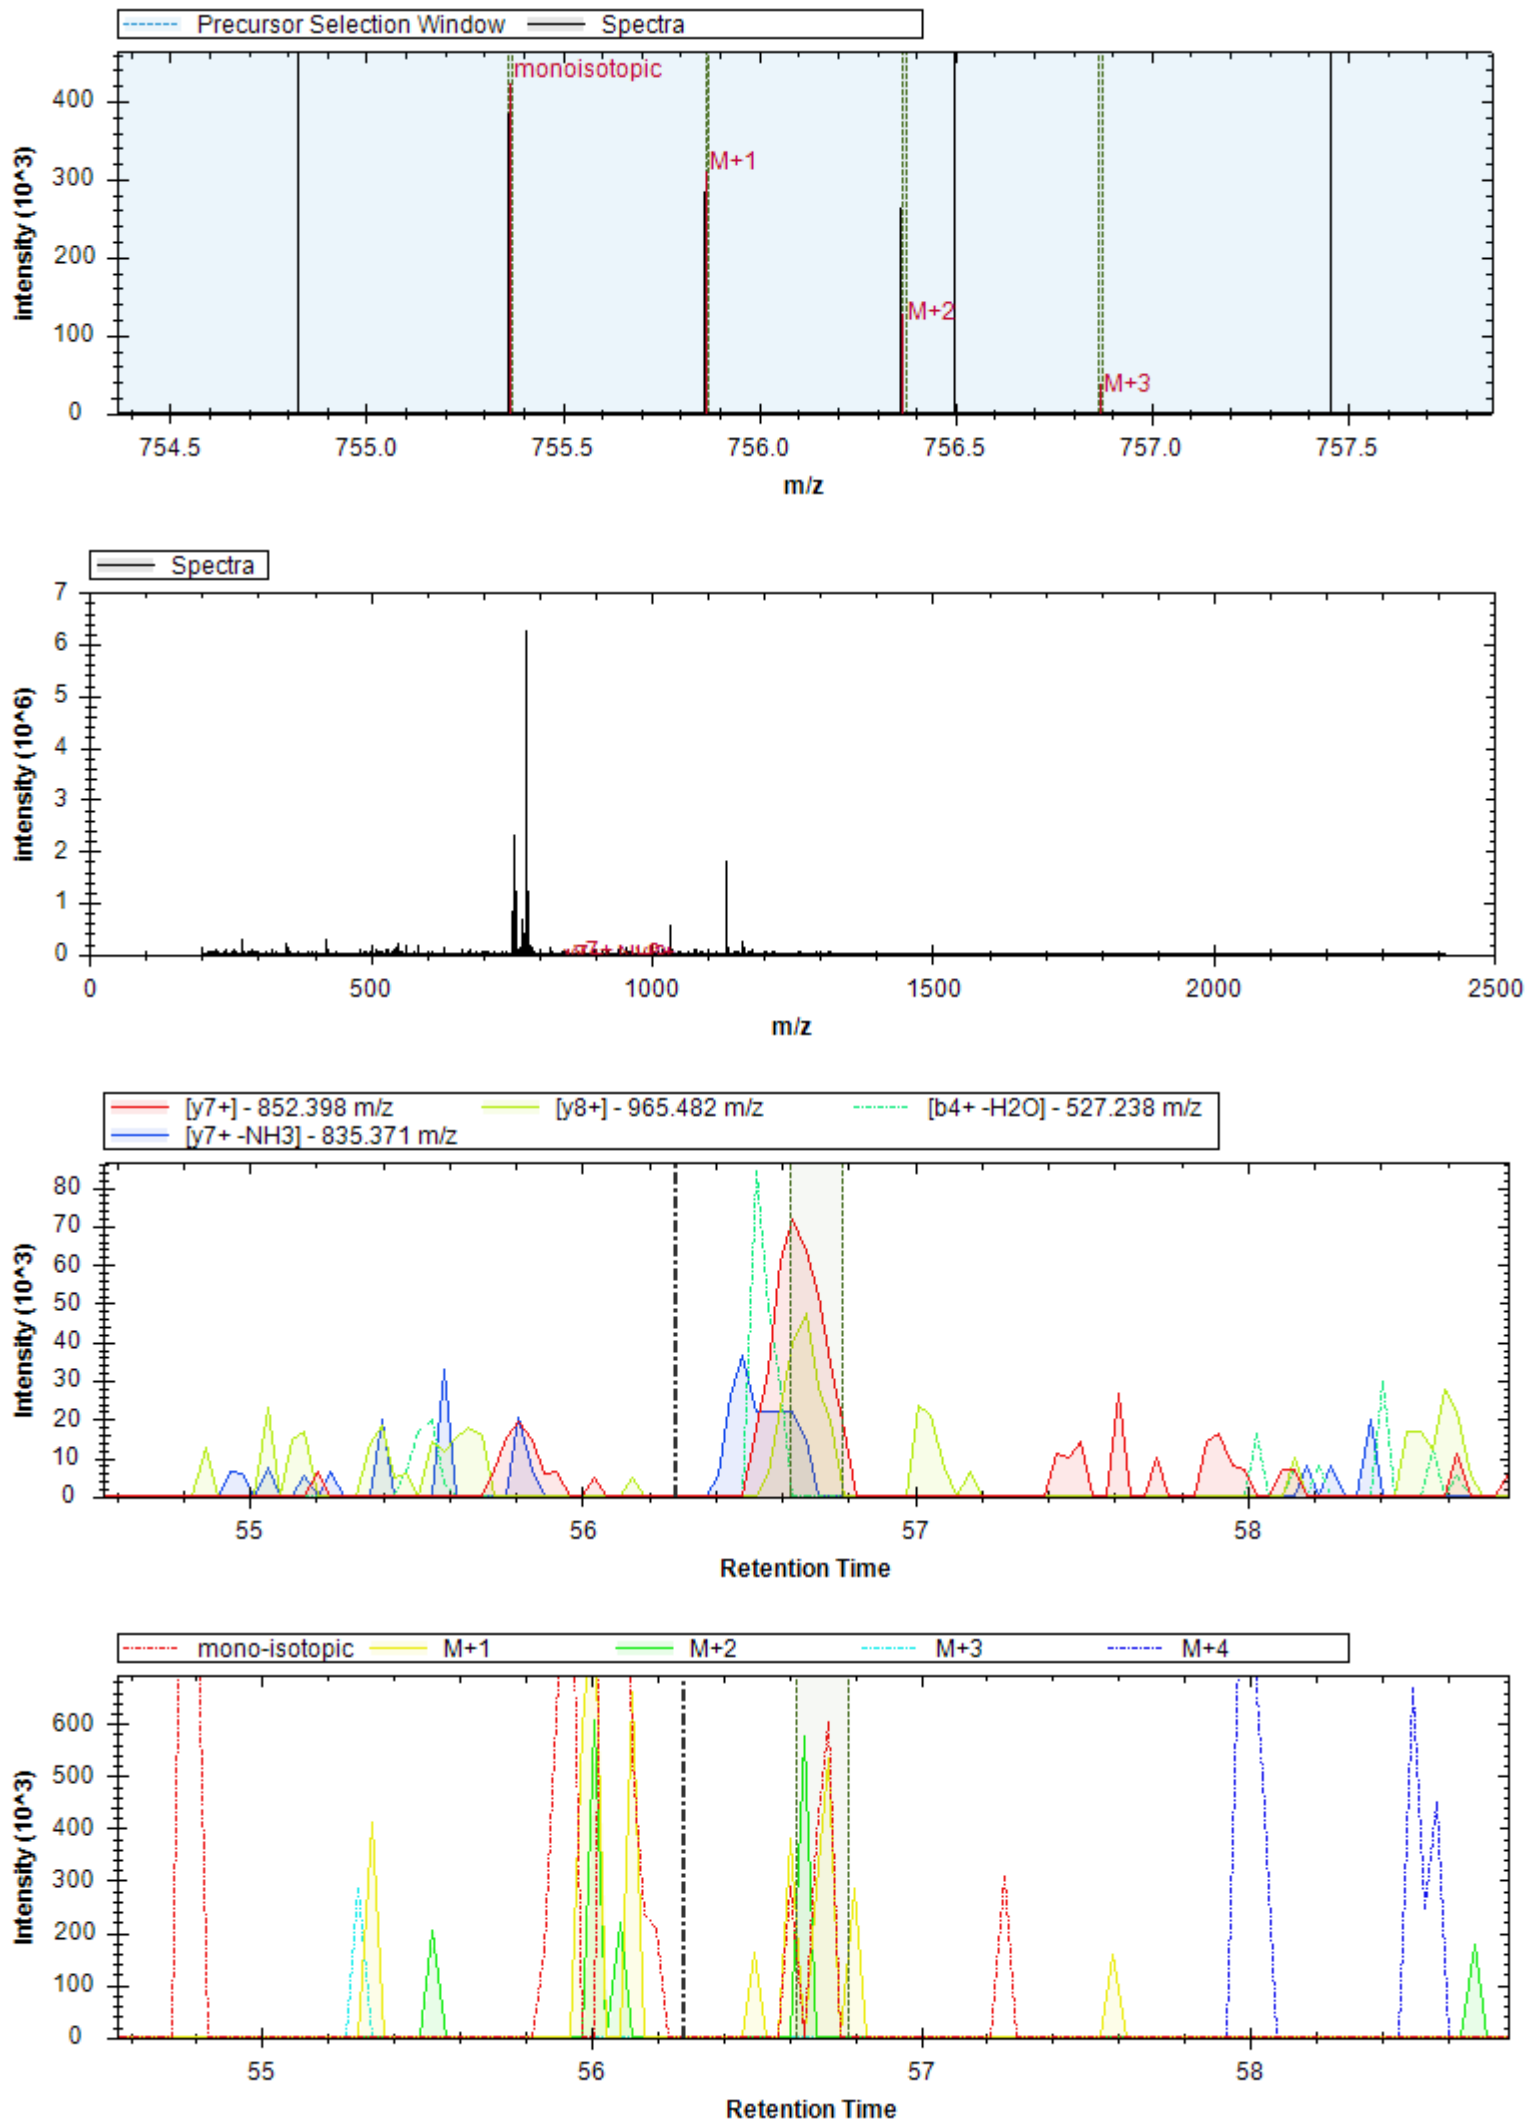

[y9+] - 873.431 m/z	[b7+] - 653.325 m/z	[b11+] - 1039.505 m/z
[b3+] - 315.130 m/z	[b8++] - 376.701 m/z	[y7+] - 705.341 m/z
[b4+] - 414.198 m/z	[b11++] - 520.256 m/z	[b7+ -H2O] - 635.315 m/z
[b8+] - 752.394 m/z	[b4+ -H2O] - 396.188 m/z	[y8+] - 776.379 m/z
[y4+] - 390.235 m/z	[y11+] - 1155.493 m/z	[y9++] - 437.219 m/z
[b12+] - 1110.543 m/z	[y6+] - 634.304 m/z	[b7+ -NH3] - 636.299 m/z
[y12+] - 1226.530 m/z	[b5+] - 511.251 m/z	[b11+ -NH3] - 1022.479 m/z
[b4+ -NH3] - 397.172 m/z	[b13+] - 1181.580 m/z	[b8+ -NH3] - 735.367 m/z
[y5+] - 505.262 m/z		