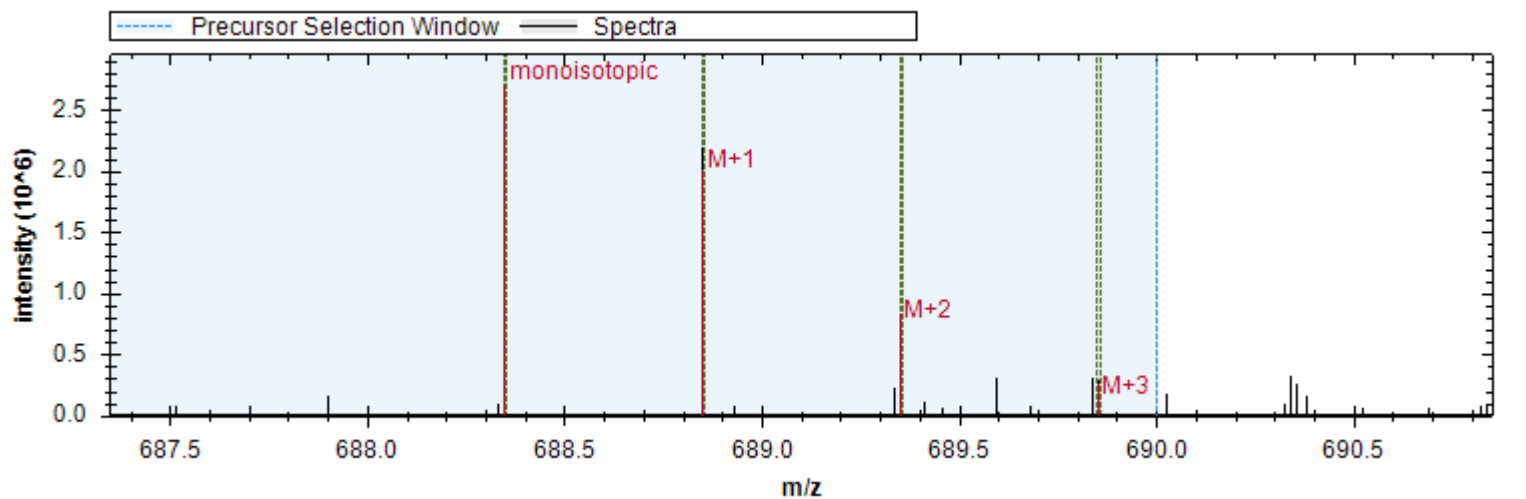

[y4+] - 459.256 m/z	[b6+ -H3PO4] - 632.315 m/z	[b6+] - 730.292 m/z
[b4+ -H3PO4] - 420.235 m/z	[y6+] - 671.336 m/z	[y4+ -NH3] - 442.230 m/z
[y4+ -H2O] - 441.246 m/z	[b8+ -H3PO4] - 843.411 m/z	[y3+] - 362.203 m/z
[b4+ -H2O] - 598.002 m/z	[y7+ -H3PO4] - 740.357 m/z	[b8+] - 941.388 m/z
[b9+ -H3PO4] - 944.458 m/z	[y8+ -H3PO4] - 837.410 m/z	