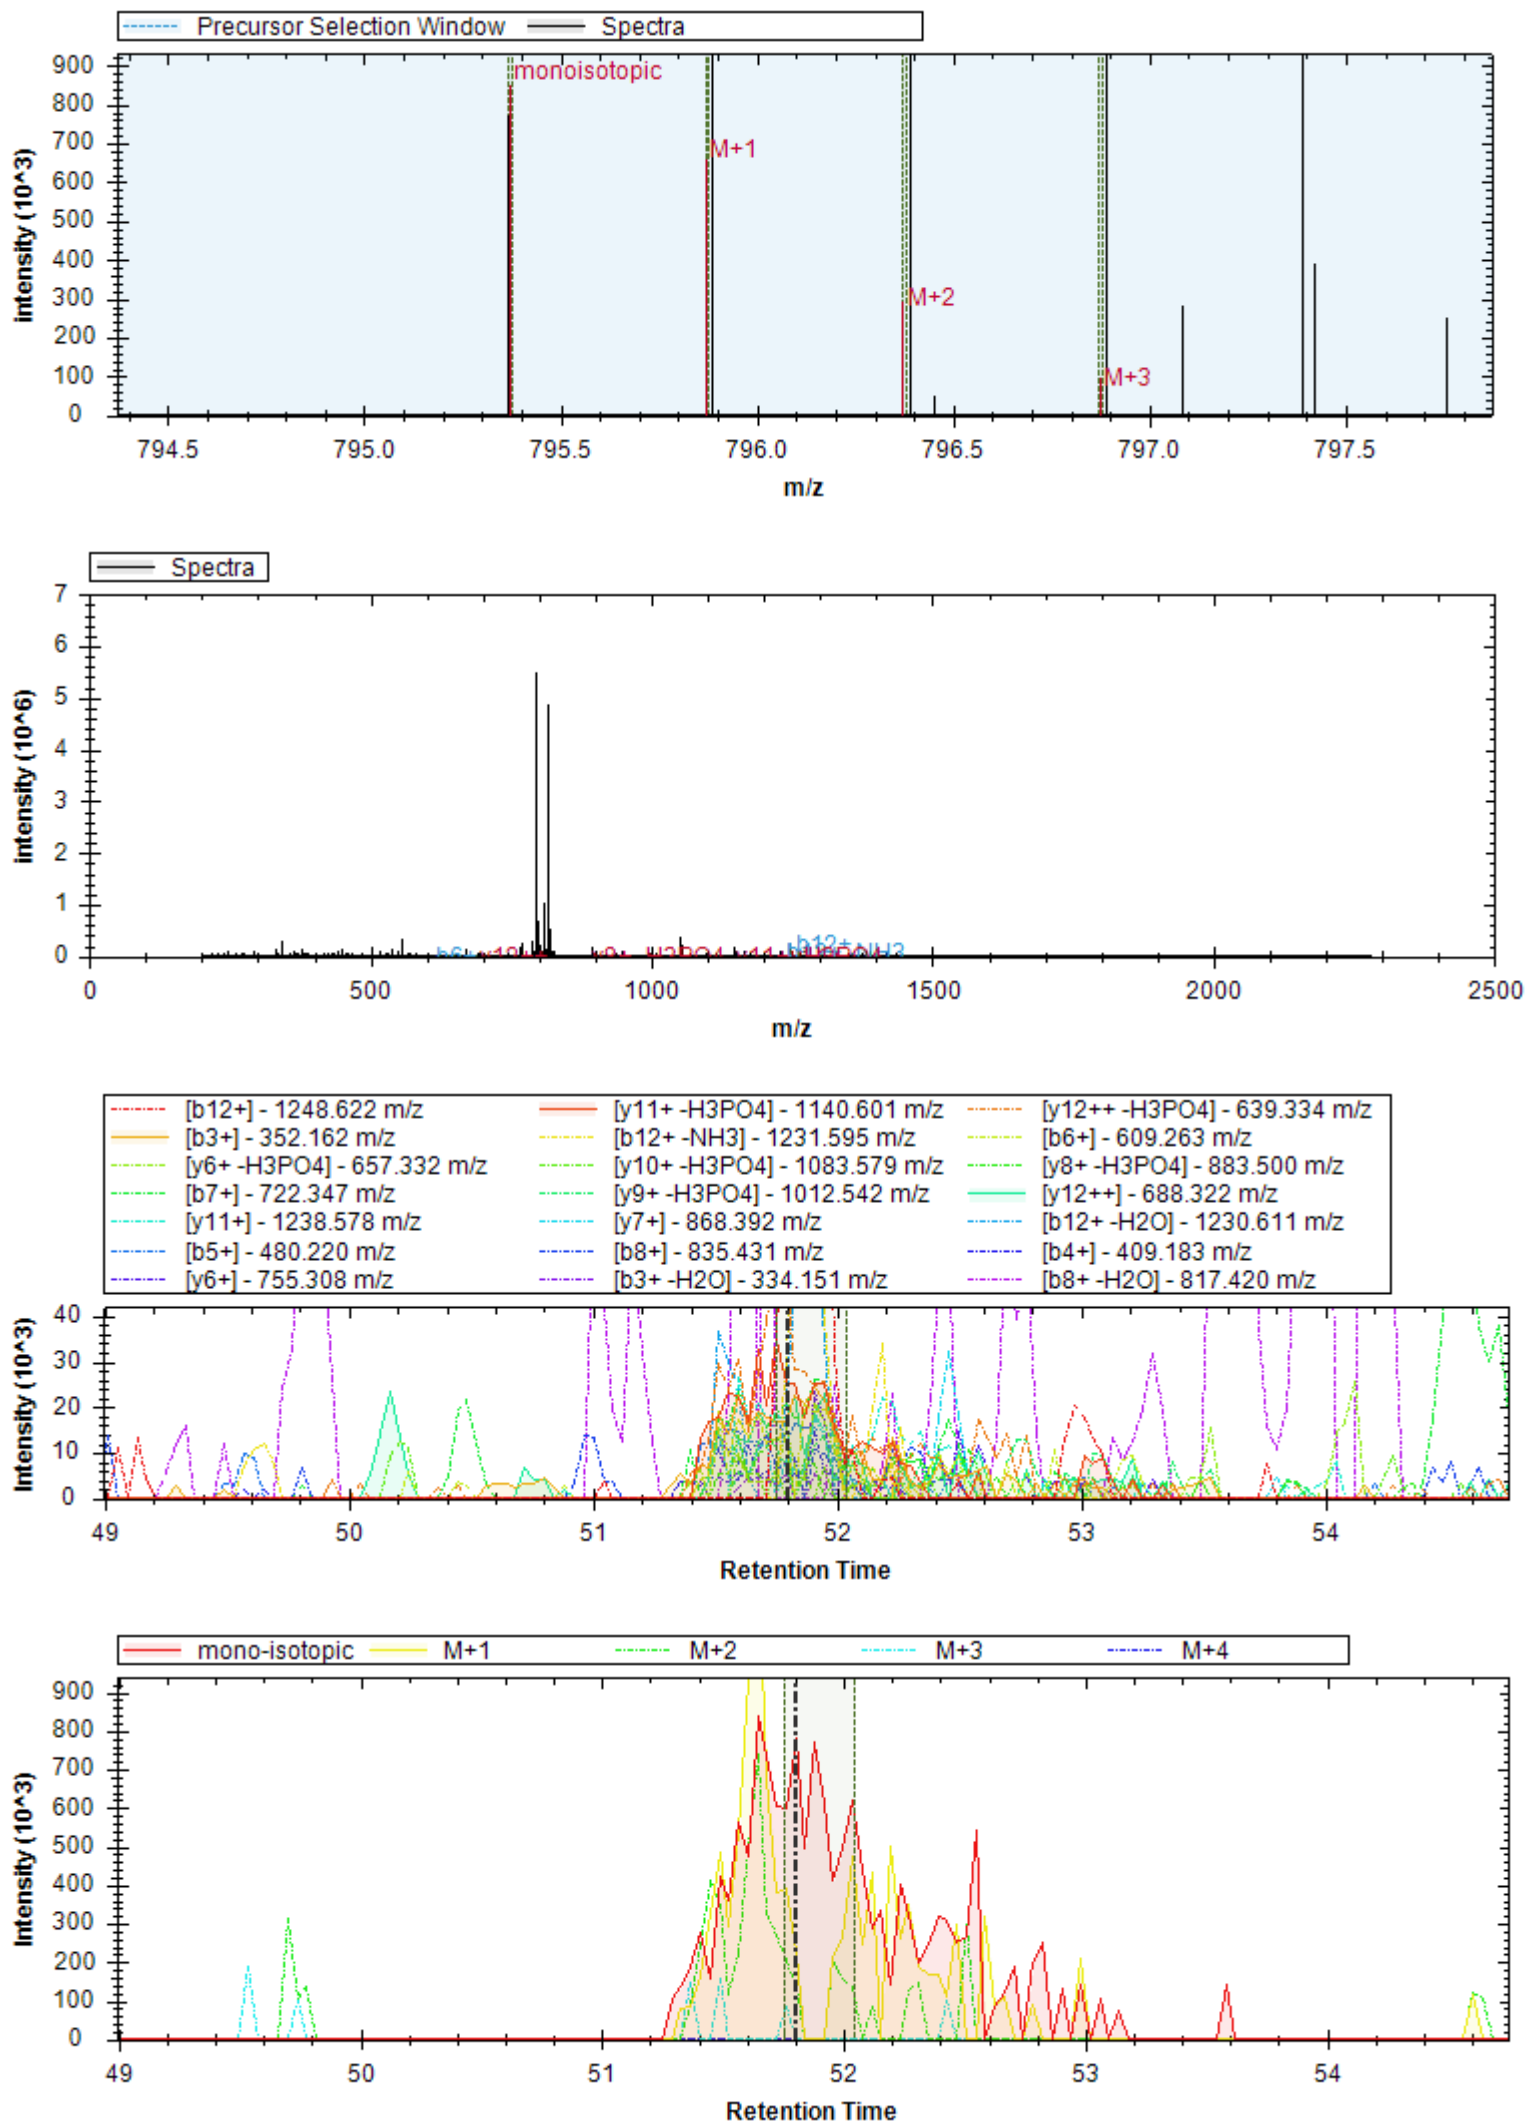

[y9+] - 873.431 m/z	[b7+] - 653.325 m/z	[b11+] - 1039.505 m/z
[b3+] - 315.130 m/z	[b8++] - 376.701 m/z	[y7+] - 705.341 m/z
[b4+] - 414.198 m/z	[b11++] - 520.256 m/z	[b7+ -H2O] - 635.315 m/z
[b8+] - 752.394 m/z	[b4+ -H2O] - 396.188 m/z	[y8+] - 776.379 m/z
[y4+] - 390.235 m/z	[y11+] - 1155.493 m/z	[y9++] - 437.219 m/z
[b12+] - 1110.543 m/z	[y6+] - 634.304 m/z	[b7+ -NH3] - 636.299 m/z
[y12+] - 1226.530 m/z	[b5+] - 511.251 m/z	[b11+ -NH3] - 1022.479 m/z
[b4+ -NH3] - 397.172 m/z	[b13+] - 1181.580 m/z	[b8+ -NH3] - 735.367 m/z
[y5+] - 505.262 m/z		