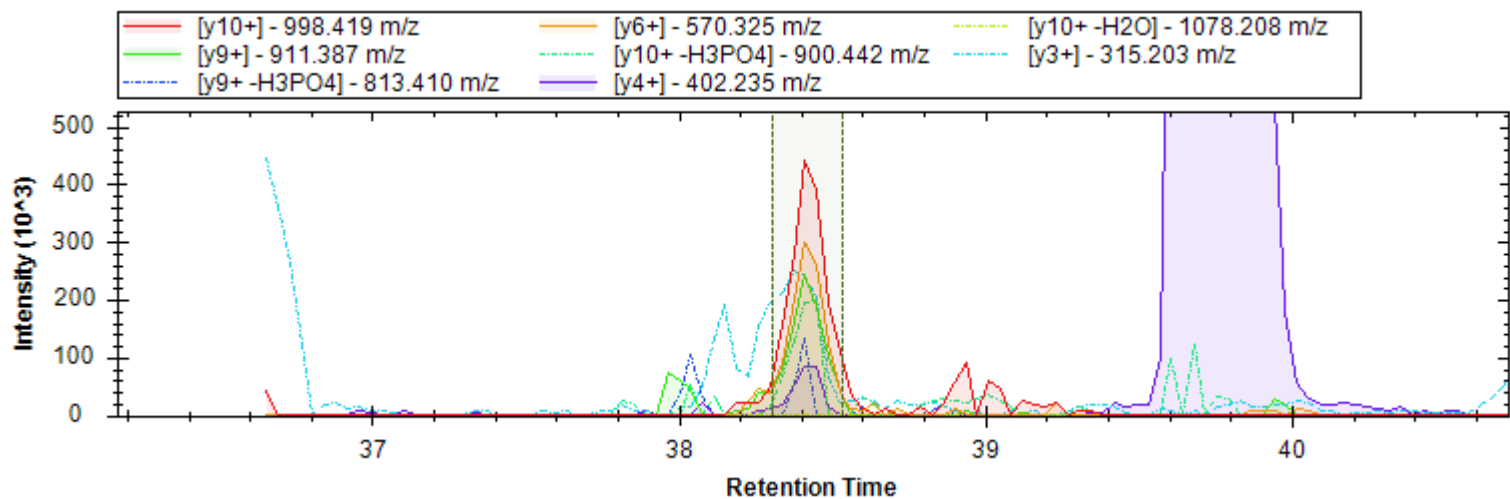

- | | | |
|----------------------------|----------------------------|--------------------------|
| [y4+] - 459.256 m/z | [b6+ -H3PO4] - 632.315 m/z | [b6+] - 730.292 m/z |
| [b4+ -H3PO4] - 420.235 m/z | [y6+] - 671.336 m/z | [y4+ -NH3] - 442.230 m/z |
| [y4+ -H2O] - 441.246 m/z | [b8+ -H3PO4] - 843.411 m/z | [y3+] - 362.203 m/z |
| [b4+ -H2O] - 598.002 m/z | [y7+ -H3PO4] - 740.357 m/z | [b8+] - 941.388 m/z |
| [b9+ -H3PO4] - 944.458 m/z | [y8+ -H3PO4] - 837.410 m/z | |