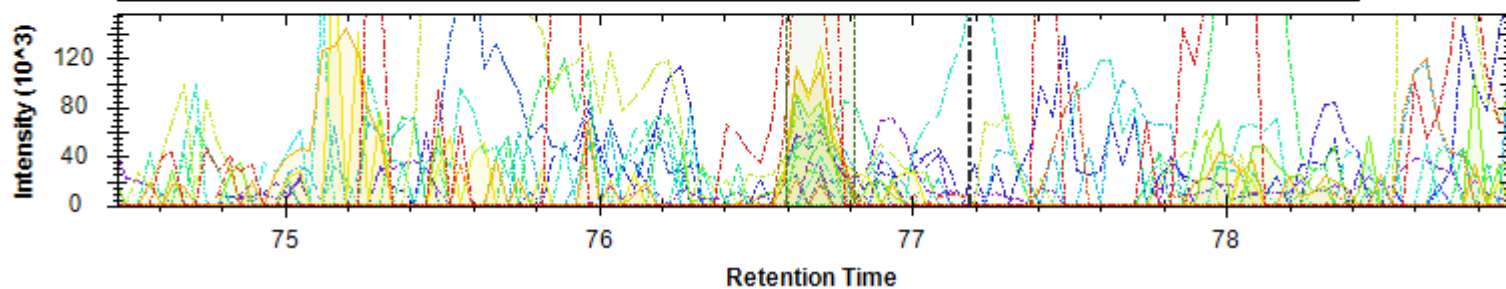

- | | | |
|----------------------------|----------------------------|------------------------------|
| [b14+] - 1310.634 m/z | [y3+] - 331.198 m/z | [b16+ -H3PO4] - 1466.687 m/z |
| [b13+] - 1239.596 m/z | [b7+] - 715.337 m/z | [b12+] - 1140.528 m/z |
| [y6+] - 656.265 m/z | [b15+] - 1397.666 m/z | [y12+ -H2O] - 1260.314 m/z |
| [b10+] - 998.454 m/z | [y12+] - 1180.525 m/z | [y4+] - 498.196 m/z |
| [y17++] - 854.899 m/z | [b16+ -H2O] - 1644.453 m/z | [b11+] - 1069.491 m/z |
| [y4+ -H3PO4] - 400.219 m/z | [b15+ -H2O] - 1379.655 m/z | [y5+ -H3PO4] - 487.251 m/z |
| [y9+] - 897.408 m/z | [y4+ -NH3] - 578.969 m/z | [y3+ -H2O] - 313.187 m/z |
| [y5+] - 585.228 m/z | [y6+ -H3PO4] - 558.288 m/z | [b16+ -NH3] - 1645.437 m/z |
| [y8+] - 826.371 m/z | | |

[y10+] - 941.487 m/z	[y6+] - 556.345 m/z	[b23++] - 1072.437 m/z
[y9+] - 844.435 m/z	[y16+] - 1313.627 m/z	[y11+] - 1028.519 m/z
[y7+] - 716.376 m/z	[b20++] - 944.876 m/z	[b30++] - 1315.048 m/z
[y12+] - 1085.541 m/z	[y15+] - 1256.605 m/z	[y14+] - 1199.584 m/z
[b23++ -H2O] - 1063.432 m/z	[y13+] - 1142.562 m/z	[b22++] - 1036.918 m/z
[b24++] - 1128.979 m/z	[y8+] - 787.413 m/z	[b25++] - 1157.490 m/z
[y4+] - 388.255 m/z	[b29++] - 1271.532 m/z	