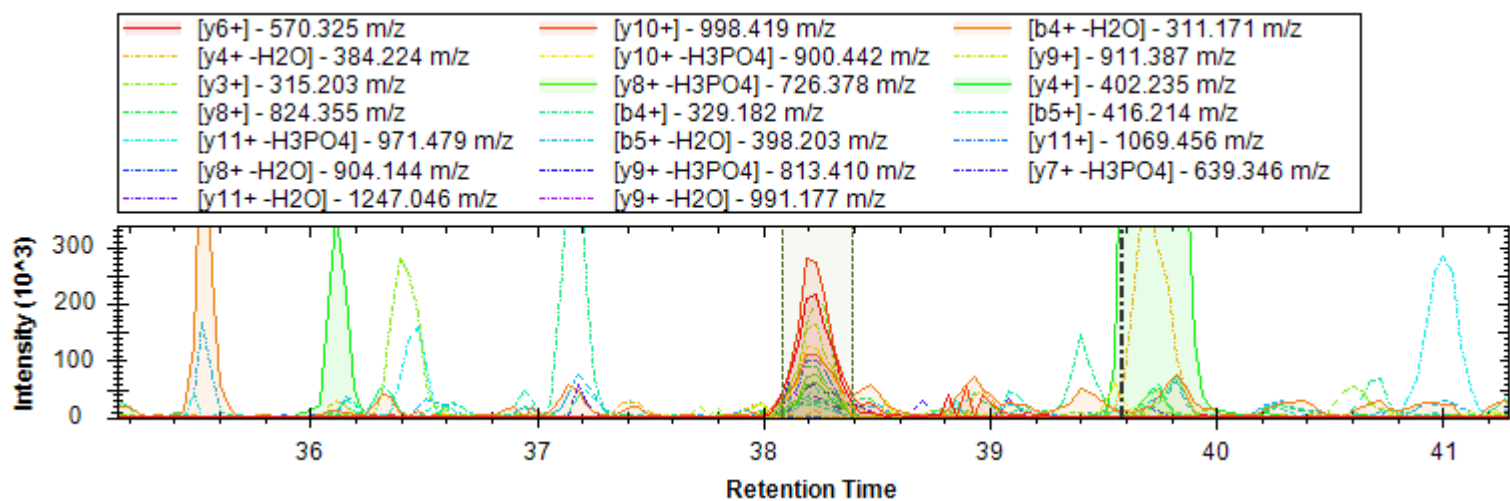

- | | | |
|-------------------------------|------------------------------|-------------------------------|
| [y20+++ -H3PO4] - 688.005 m/z | [y5+] - 583.295 m/z | [y21+++ -H3PO4] - 717.016 m/z |
| [y6+] - 720.354 m/z | [y4+] - 446.236 m/z | [y8++] - 458.741 m/z |
| [y18++ -H3PO4] - 914.454 m/z | [y19+++] - 666.309 m/z | [y18+++] - 642.630 m/z |
| [y19++ -H3PO4] - 949.972 m/z | [y15++ -H3PO4] - 779.382 m/z | [y7+] - 819.422 m/z |
| [y3+] - 375.199 m/z | [y20+++] - 720.664 m/z | [y15++] - 828.370 m/z |
| [y10+ -H3PO4] - 1042.518 m/z | [b17++] - 889.407 m/z | |