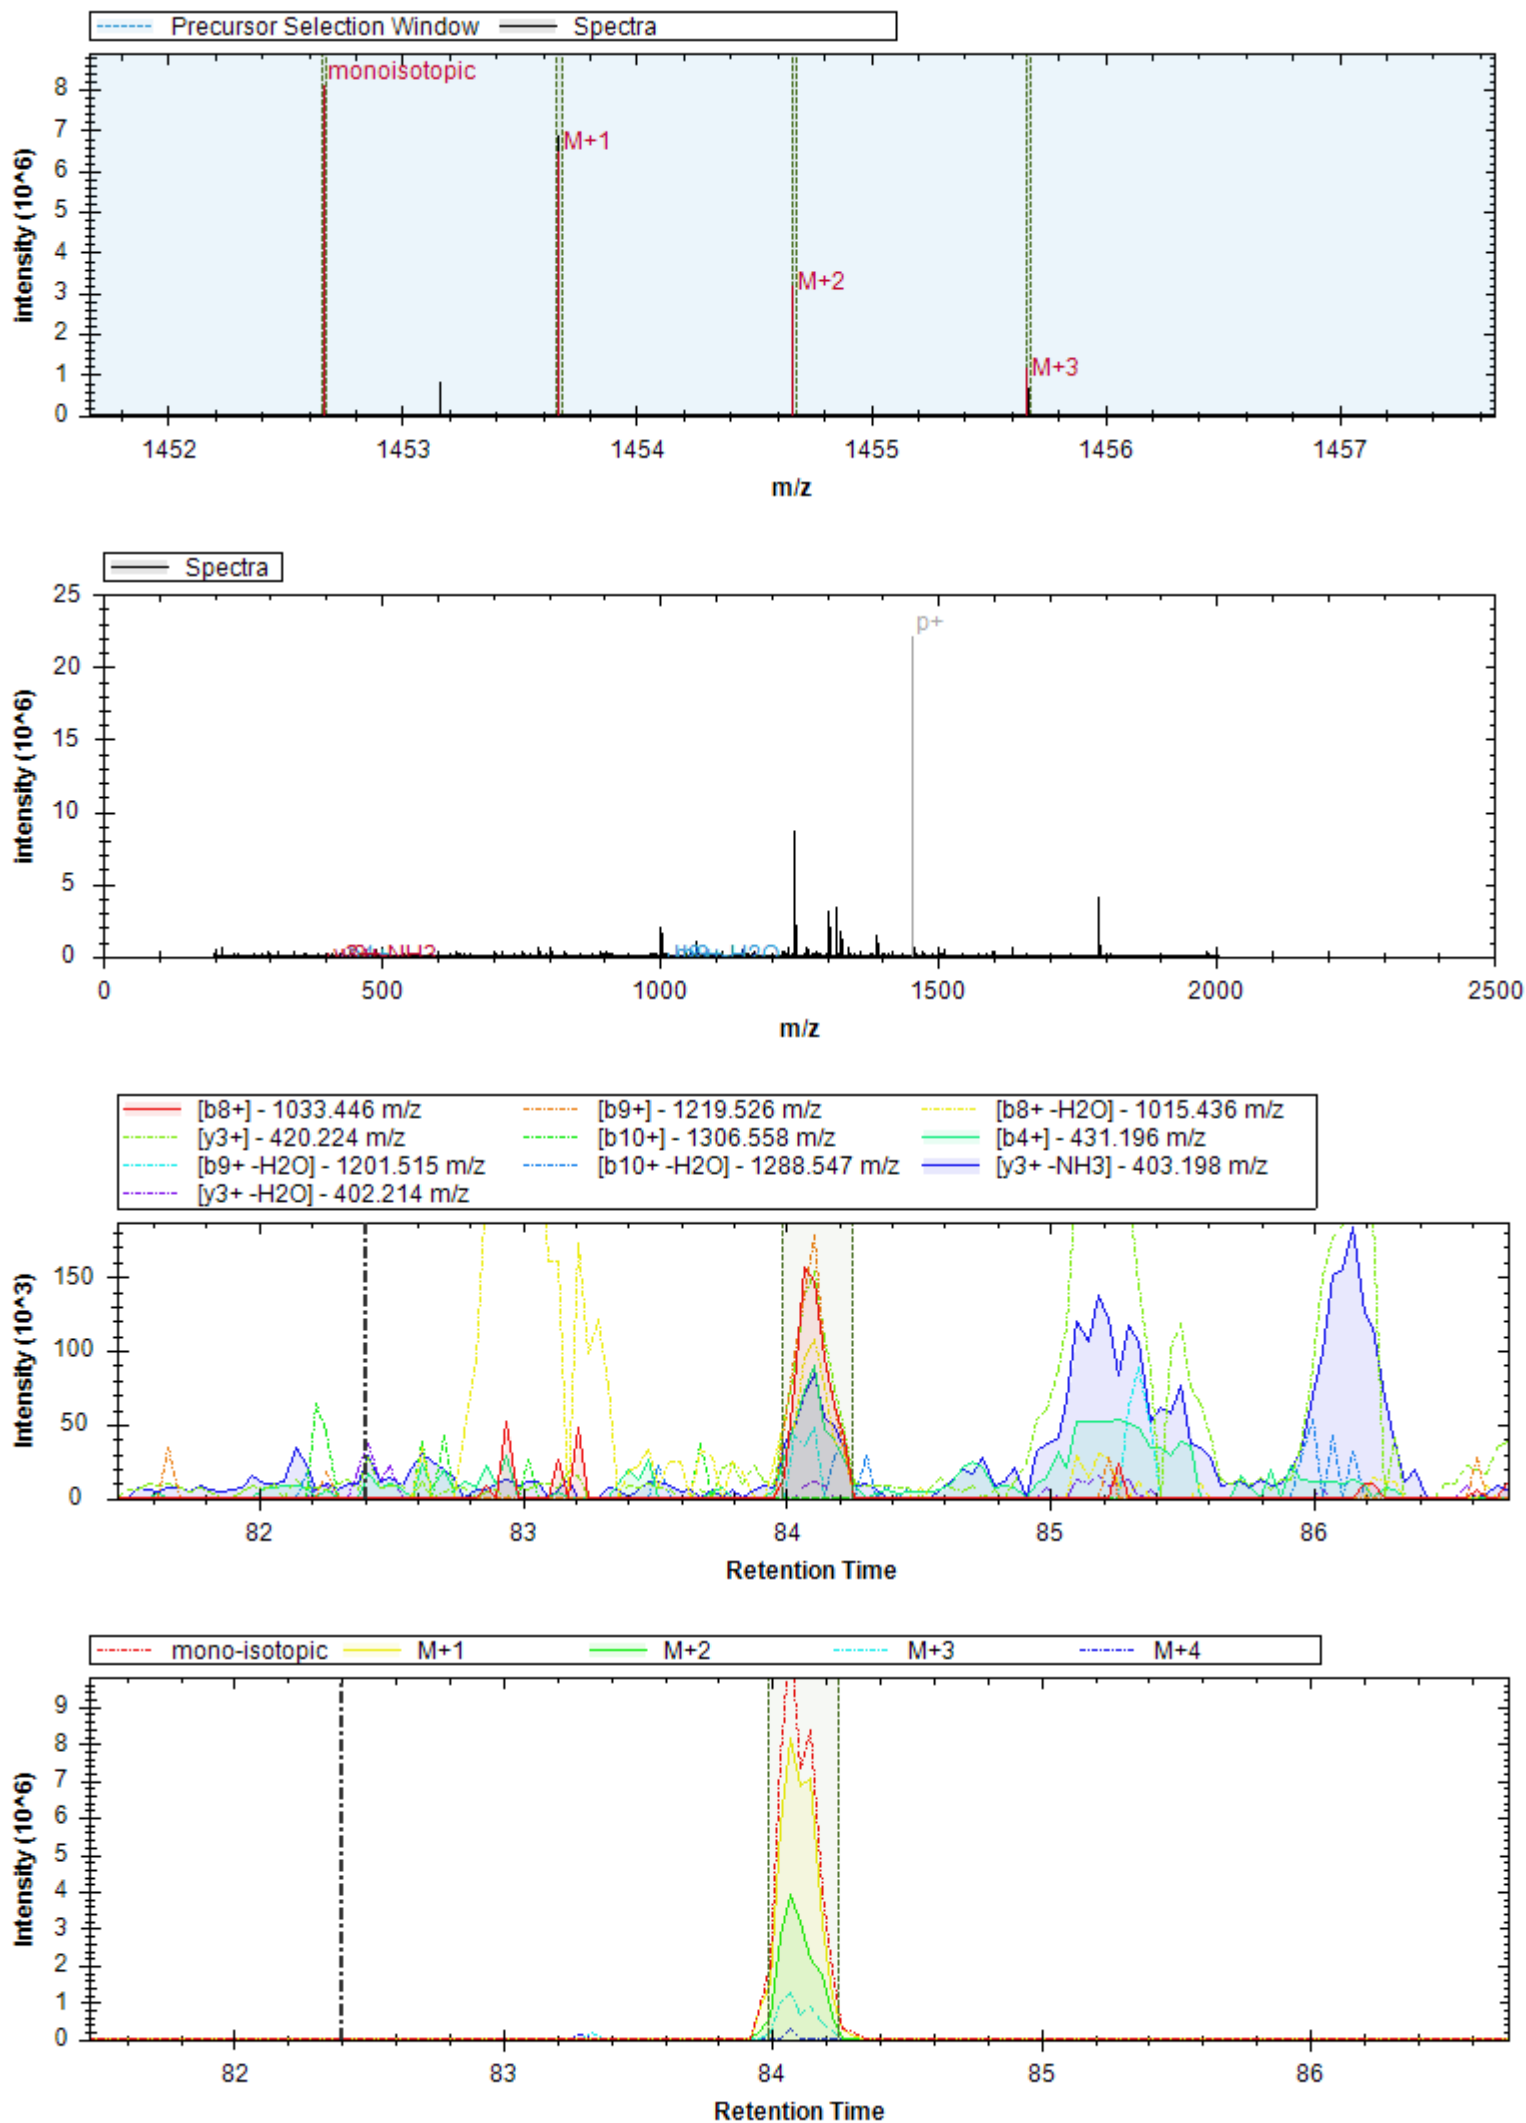

- | | | |
|-------------------------------|-------------------------------|------------------------------|
| [y20++ -H3PO4] - 1065.047 m/z | [y8+] - 959.460 m/z | [y8+ -H3PO4] - 861.483 m/z |
| [y19++ -H3PO4] - 1014.523 m/z | [y20++] - 1114.036 m/z | [y13+ -H3PO4] - 1426.769 m/z |
| [y4+] - 501.303 m/z | [y22++ -H3PO4] - 1143.092 m/z | [y22++] - 1192.081 m/z |
| [y13++] - 762.877 m/z | [y13+] - 1524.746 m/z | [y16++ -H3PO4] - 871.478 m/z |
| [y19++] - 1063.512 m/z | [b5+] - 398.240 m/z | [y21++] - 1163.570 m/z |
| [y7+ -H3PO4] - 764.430 m/z | [y8+ -H2O] - 941.449 m/z | [y8++] - 480.234 m/z |
| [y18++] - 1035.001 m/z | [y23++] - 1241.615 m/z | [y16++] - 920.466 m/z |
| [y12++ -H3PO4] - 665.362 m/z | [y17++] - 977.980 m/z | [b6+] - 499.288 m/z |
| [y15+ -H3PO4] - 1628.864 m/z | | |