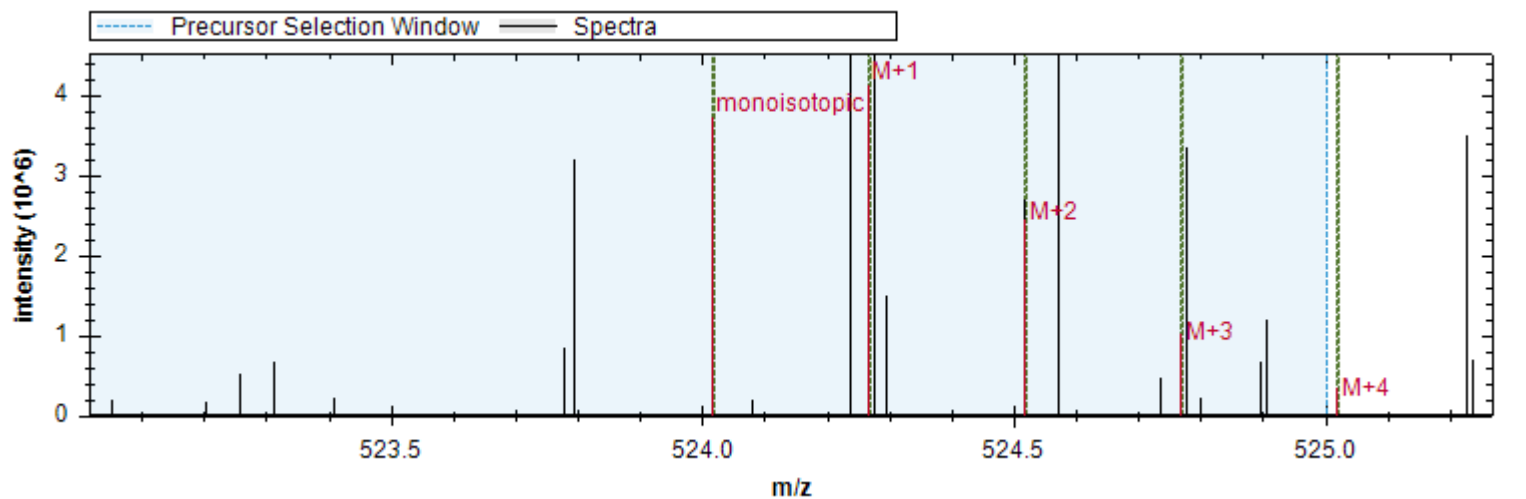

Fig4_MP-DIA-barrel-cortex-p54-1_MHRM.htrms

- | | | |
|------------------------------|------------------------------|----------------------------|
| [y14++ -H3PO4] - 703.909 m/z | [y13++ -H3PO4] - 668.391 m/z | [b6+ -H3PO4] - 608.388 m/z |
| [y9+] - 898.499 m/z | [b10++ -H3PO4] - 509.314 m/z | [y5+] - 489.267 m/z |
| [y6+] - 576.299 m/z | [y12++ -H3PO4] - 618.857 m/z | [y14++] - 752.898 m/z |
| [y8+] - 801.447 m/z | [y13++] - 717.379 m/z | [b10++] - 558.302 m/z |
| [y12++] - 667.845 m/z | [b6+] - 706.365 m/z | [y8++] - 401.227 m/z |
| [y9++] - 449.753 m/z | [y5+ -H2O] - 471.256 m/z | [y9+ -H2O] - 880.489 m/z |
| [y11++] - 618.311 m/z | [y3+] - 305.182 m/z | [y4+] - 392.214 m/z |
| [b5+] - 525.351 m/z | [y13++ -H2O] - 708.374 m/z | |