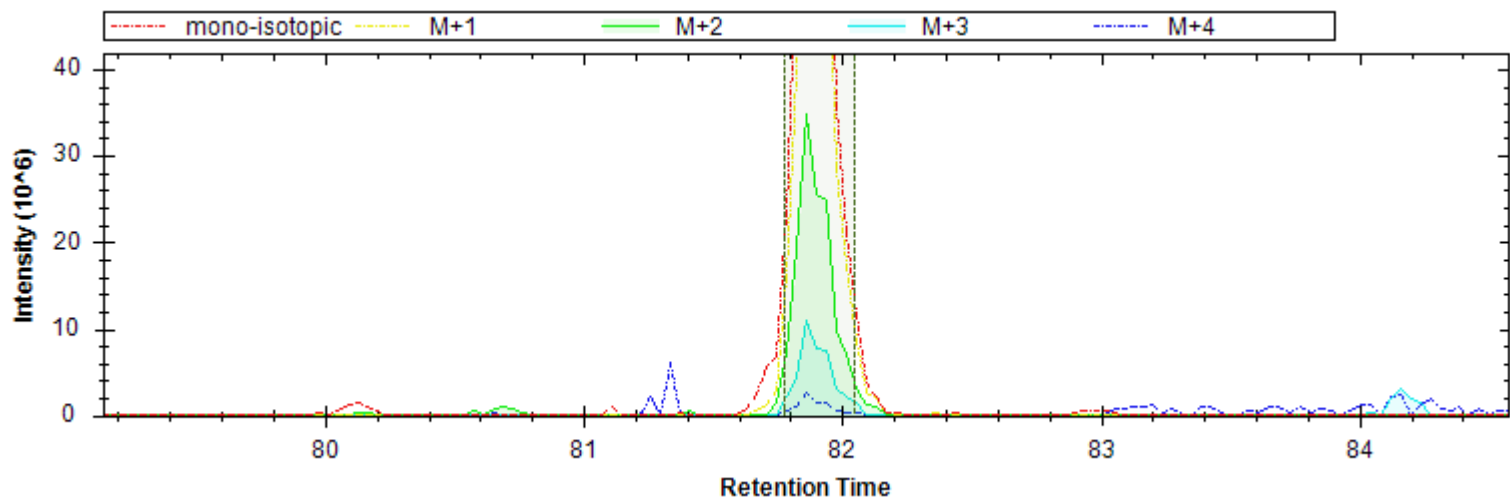

[y8+ -H3PO4] - 868.500 m/z	[b7+ -H3PO4] - 723.390 m/z	[y3+] - 345.213 m/z
[y8+] - 966.477 m/z	[y6+ -H3PO4] - 683.420 m/z	[y5+ -H3PO4] - 570.336 m/z
[y9++ -H3PO4] - 498.783 m/z	[b4+] - 385.183 m/z	[b6+] - 654.368 m/z
[y5+] - 668.313 m/z	[b9+ -H3PO4] - 921.490 m/z	[y8+ -H2O] - 948.466 m/z
[y7+ -H3PO4] - 811.479 m/z	[b9+ -NH3] - 1100.240 m/z	[y4+ -H3PO4] - 414.235 m/z