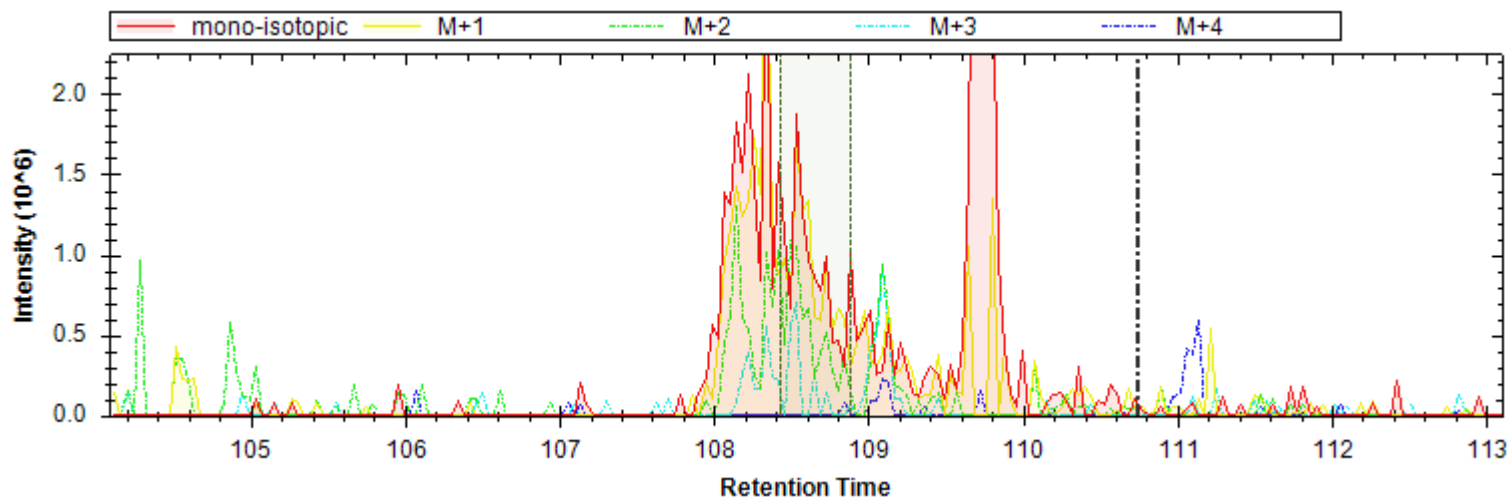

[y8+ -H3PO4] - 868.500 m/z	[b7+ -H3PO4] - 723.390 m/z	[y3+] - 345.213 m/z
[y8+] - 966.477 m/z	[y6+ -H3PO4] - 683.420 m/z	[y5+ -H3PO4] - 570.336 m/z
[y9++ -H3PO4] - 498.783 m/z	[b4+] - 385.183 m/z	[b6+] - 654.368 m/z
[y5+] - 668.313 m/z	[b9+ -H3PO4] - 921.490 m/z	[y8+ -H2O] - 948.466 m/z
[y7+ -H3PO4] - 811.479 m/z	[b9+ -NH3] - 1100.240 m/z	[y4+ -H3PO4] - 414.235 m/z