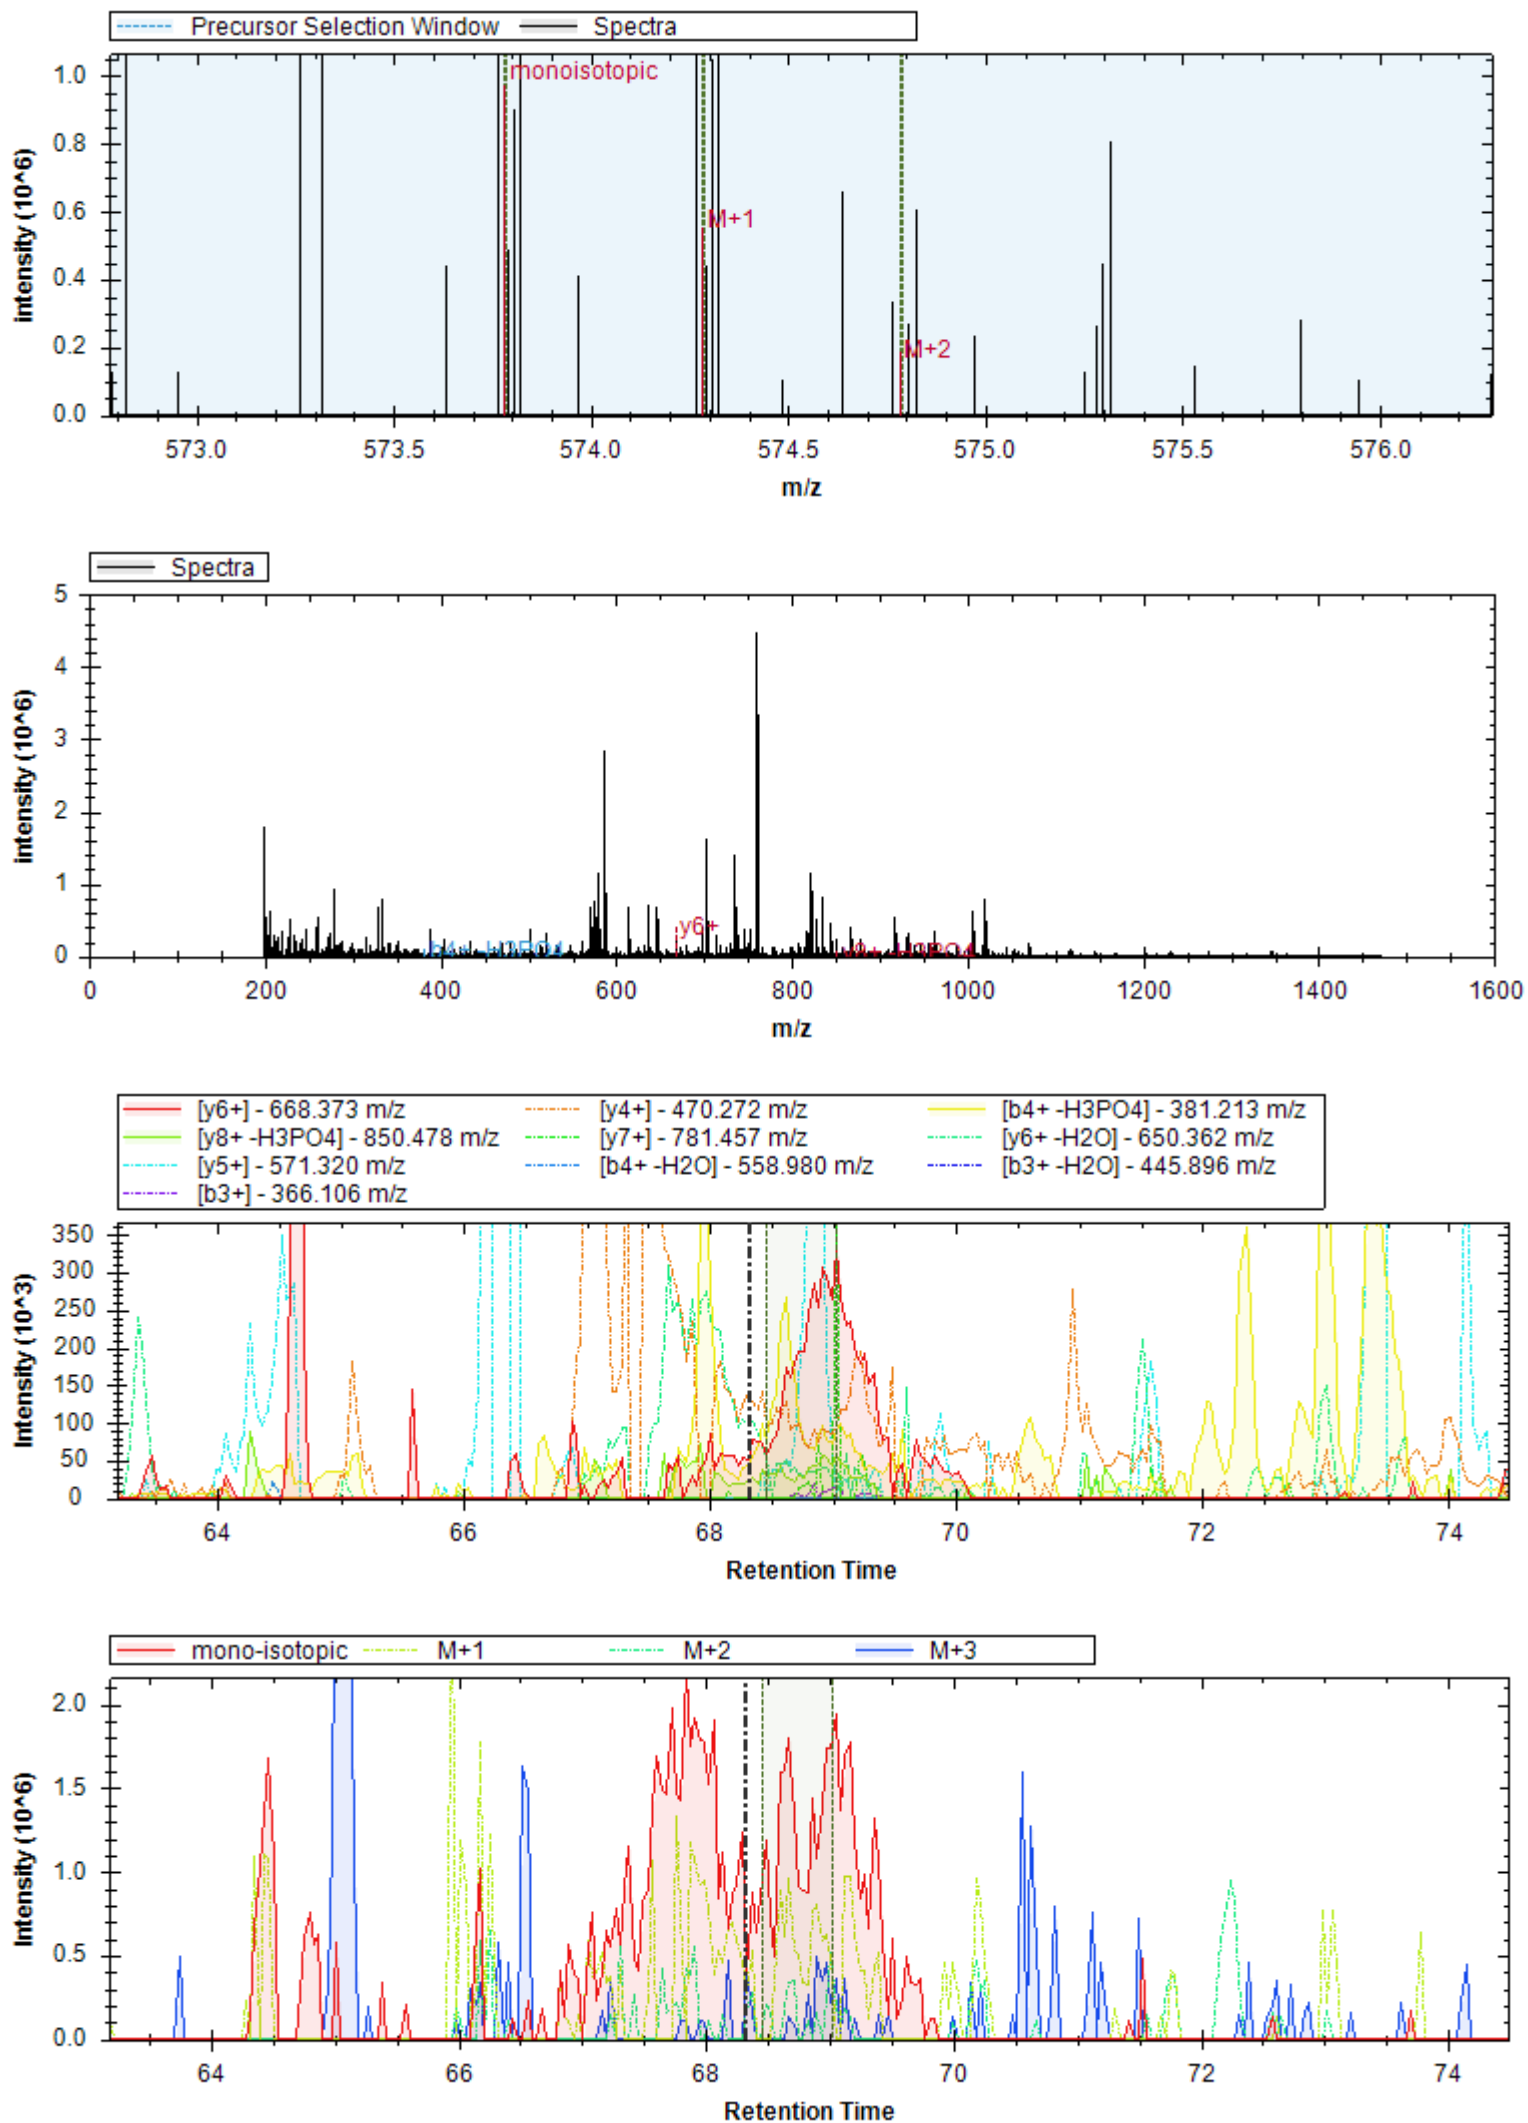

[y6+ -H3PO4] - 620.377 m/z	[y3+] - 341.218 m/z	[b5+] - 531.277 m/z
[y6++] - 359.680 m/z	[y5+ -H3PO4] - 523.324 m/z	[y6+] - 718.354 m/z
[y4+ -H3PO4] - 410.240 m/z	[b7+] - 743.357 m/z	[b5+ -H2O] - 513.267 m/z
[y7+ -H3PO4] - 767.445 m/z	[y9++] - 539.255 m/z	[b3+] - 345.177 m/z
[y7++]- 433.215 m/z	[y8+ -H3PO4] - 882.472 m/z	[b4+] - 432.209 m/z
[y4+] - 508.217 m/z	[b3+ -H2O] - 327.166 m/z	[b8+] - 890.425 m/z
[b4+ -H2O] - 414.198 m/z	[b7+ -H2O] - 725.346 m/z	[y7+] - 865.422 m/z
[y9+ -H3PO4] - 979.525 m/z		