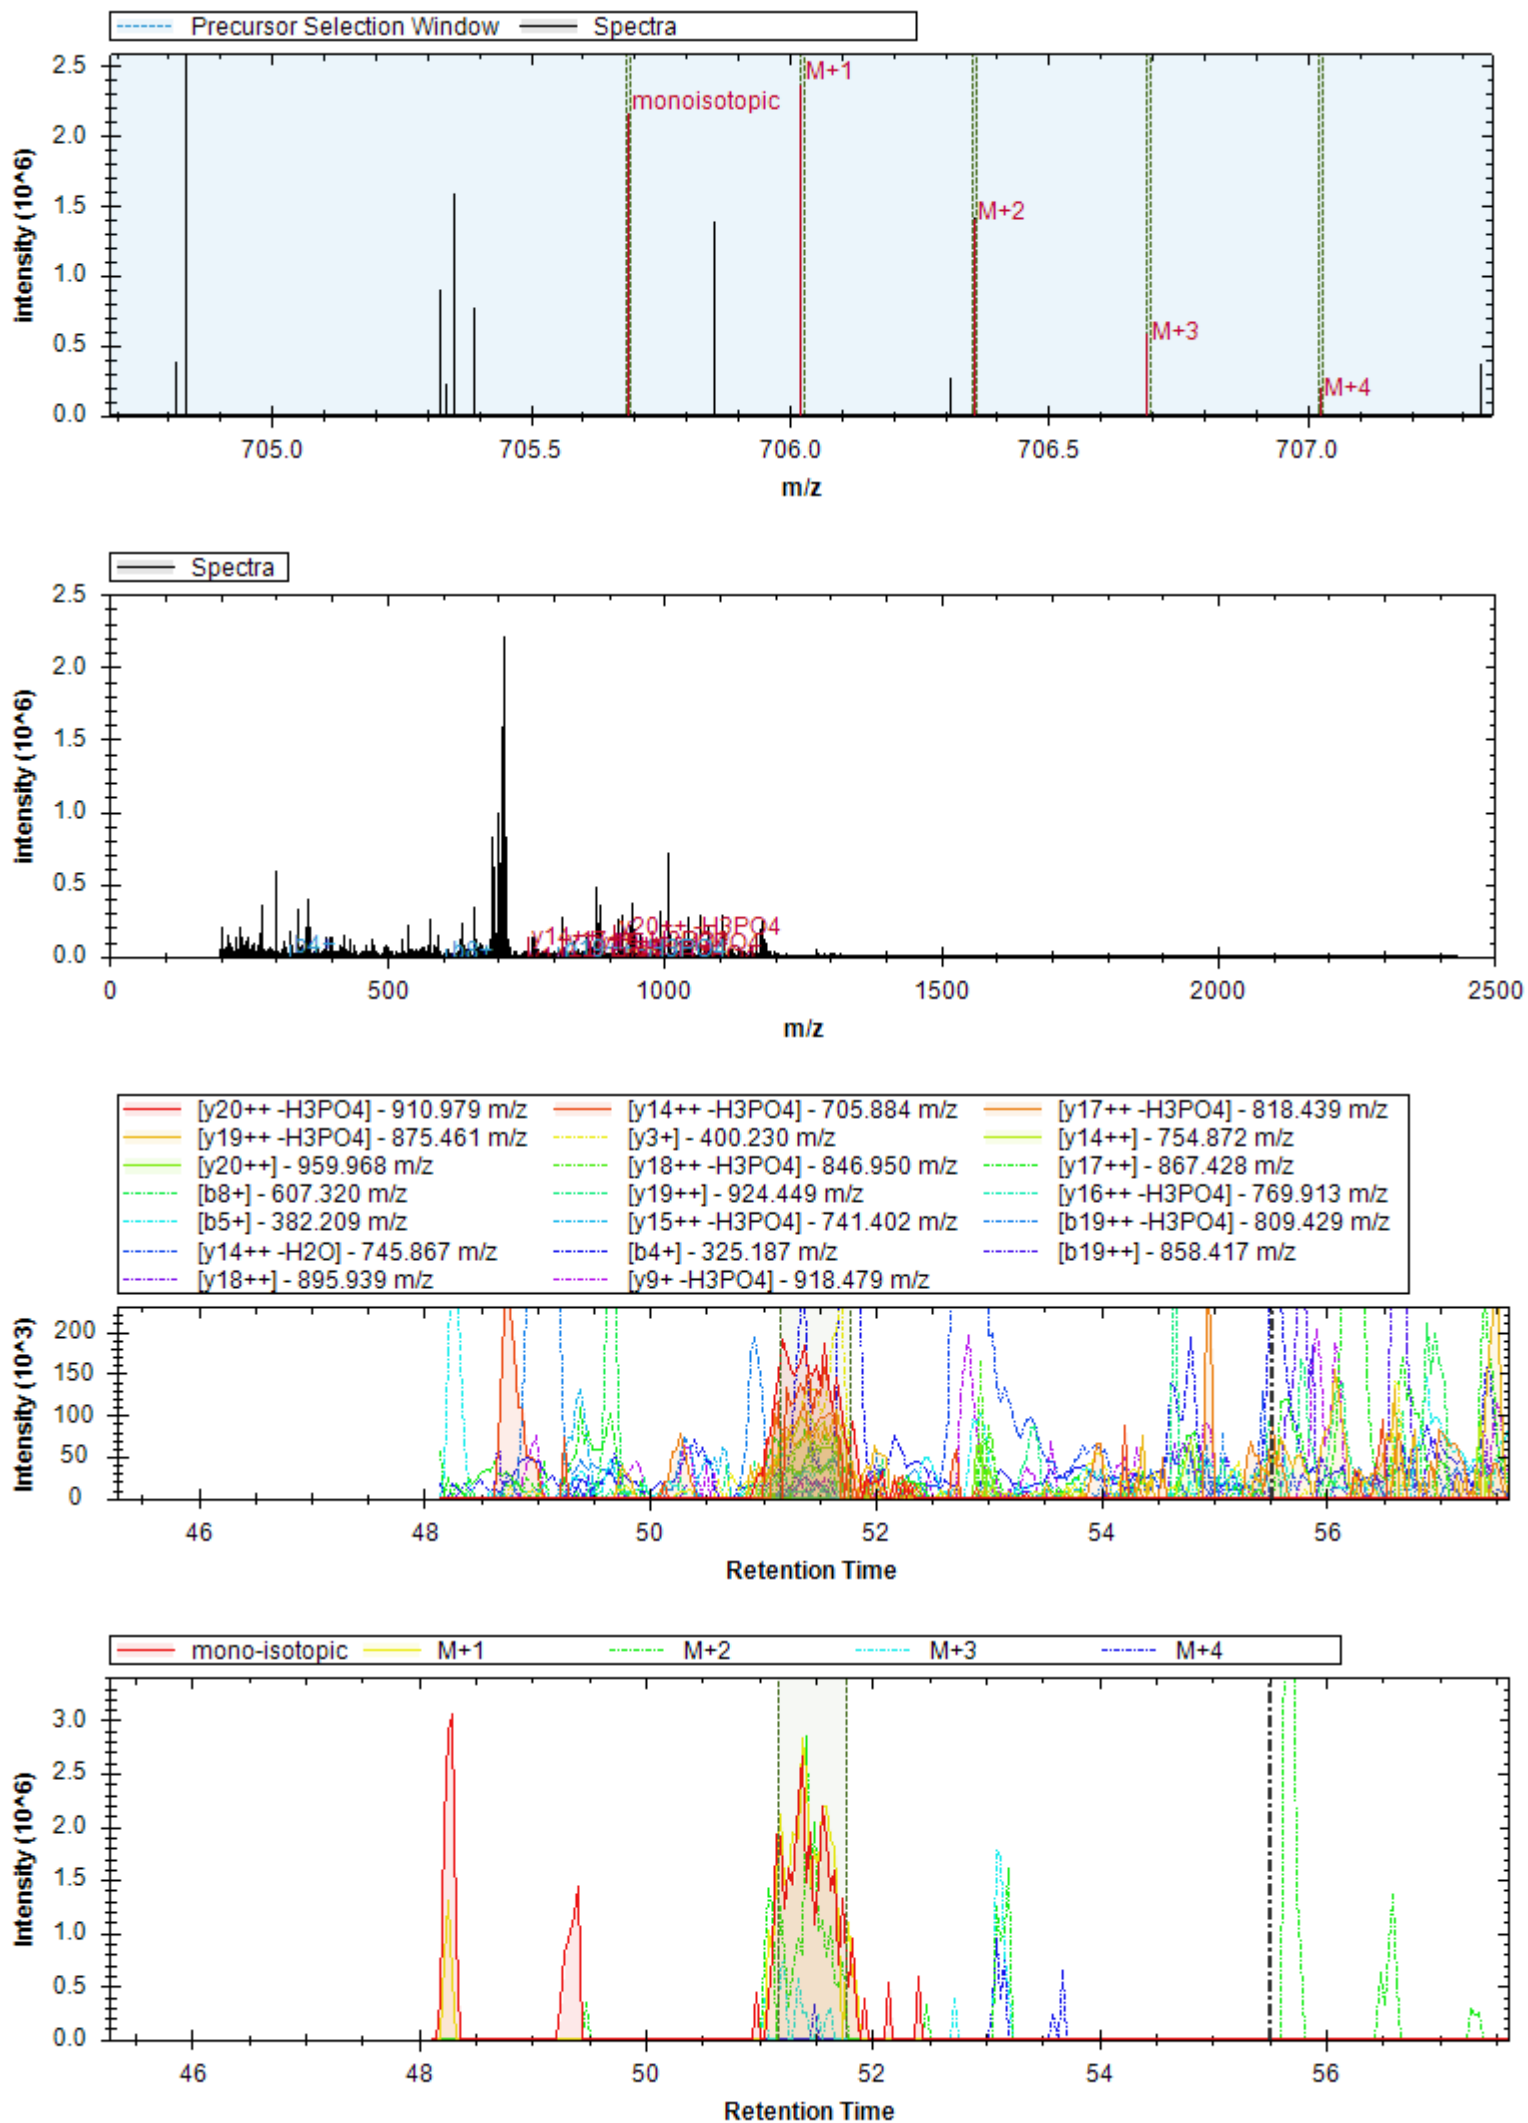

[b6+ -H3PO4] - 636.419 m/z	[y14++ -H3PO4] - 729.943 m/z	[y13++ -H3PO4] - 694.425 m/z
[y9++] - 461.772 m/z	[y9+] - 922.536 m/z	[y5+] - 513.303 m/z
[y12++ -H3PO4] - 637.883 m/z	[y6+] - 600.335 m/z	[y10++] - 552.278 m/z
[y14++] - 778.932 m/z	[y13++] - 743.413 m/z	[b6+] - 734.396 m/z
[y8+] - 825.483 m/z	[y6+ -H2O] - 582.325 m/z	[y3+] - 345.213 m/z
[y9+ -H2O] - 904.525 m/z	[y5+ -H2O] - 495.293 m/z	[y7+] - 728.430 m/z
[y12++] - 686.871 m/z	[y14++ -H2O] - 769.926 m/z	[y3+ -H2O] - 327.203 m/z
[y8++] - 413.245 m/z	[b10++] - 572.318 m/z	[b10++ -H3PO4] - 523.330 m/z