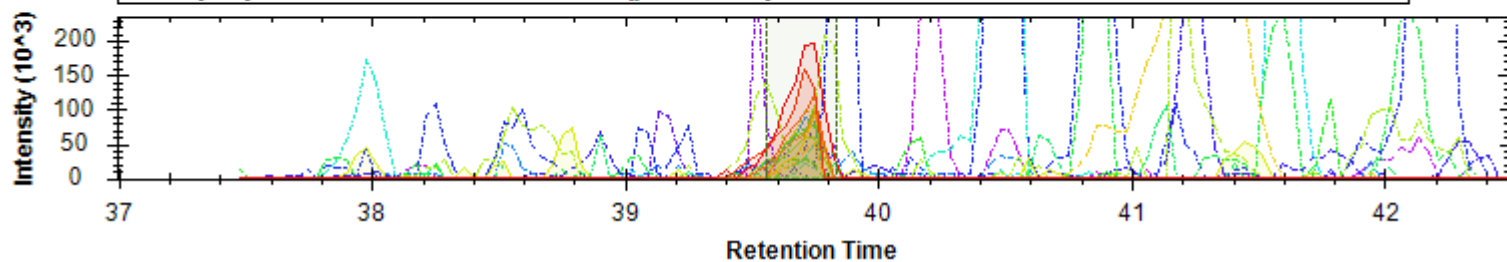

Fig4_MP-DIA-barrel-cortex-p54-1_MHRM.htrms

- | | | |
|------------------------------|------------------------------|----------------------------|
| [y14++ -H3PO4] - 703.909 m/z | [y13++ -H3PO4] - 668.391 m/z | [b6+ -H3PO4] - 608.388 m/z |
| [y9+] - 898.499 m/z | [b10++ -H3PO4] - 509.314 m/z | [y5+] - 489.267 m/z |
| [y6+] - 576.299 m/z | [y12++ -H3PO4] - 618.857 m/z | [y14++] - 752.898 m/z |
| [y8+] - 801.447 m/z | [y13++] - 717.379 m/z | [b10++] - 558.302 m/z |
| [y12++] - 667.845 m/z | [b6+] - 706.365 m/z | [y8++] - 401.227 m/z |
| [y9++] - 449.753 m/z | [y5+ -H2O] - 471.256 m/z | [y9+ -H2O] - 880.489 m/z |
| [y11++] - 618.311 m/z | [y3+] - 305.182 m/z | [y4+] - 392.214 m/z |
| [b5+] - 525.351 m/z | [y13++ -H2O] - 708.374 m/z | |