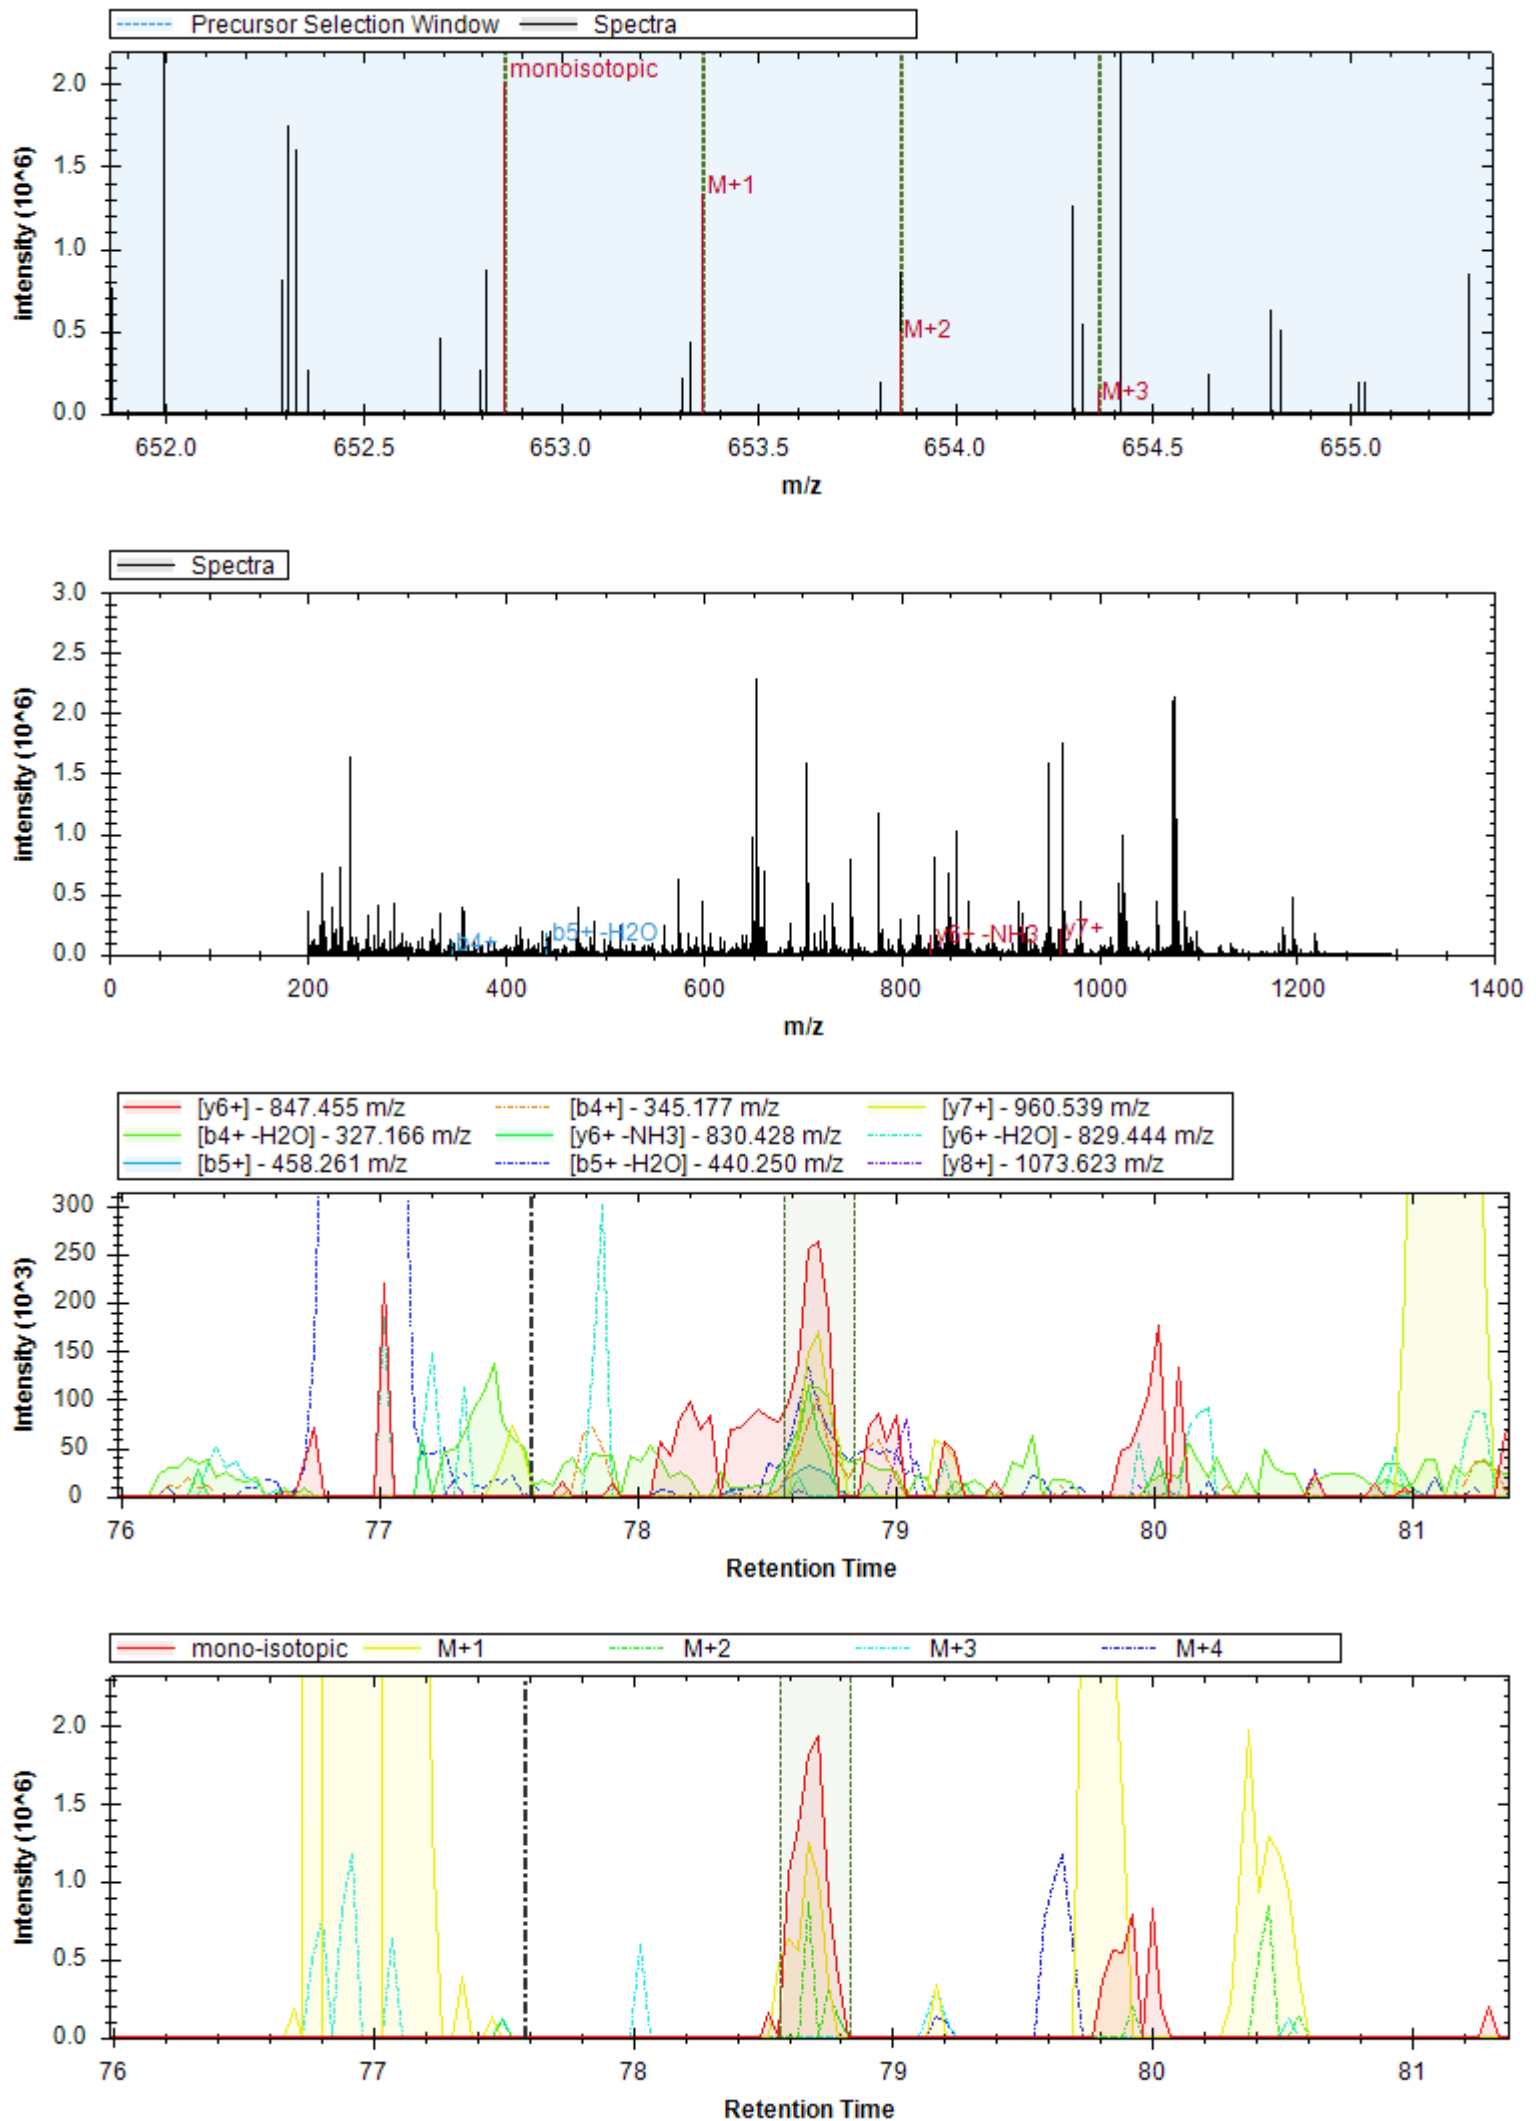

[y4+] - 459.256 m/z	[b6+ -H3PO4] - 632.315 m/z	[b6+] - 730.292 m/z
[b4+ -H3PO4] - 420.235 m/z	[y6+] - 671.336 m/z	[y4+ -NH3] - 442.230 m/z
[y4+ -H2O] - 441.246 m/z	[b8+ -H3PO4] - 843.411 m/z	[y3+] - 362.203 m/z
[b4+ -H2O] - 598.002 m/z	[y7+ -H3PO4] - 740.357 m/z	[b8+] - 941.388 m/z
[b9+ -H3PO4] - 944.458 m/z	[y8+ -H3PO4] - 837.410 m/z	