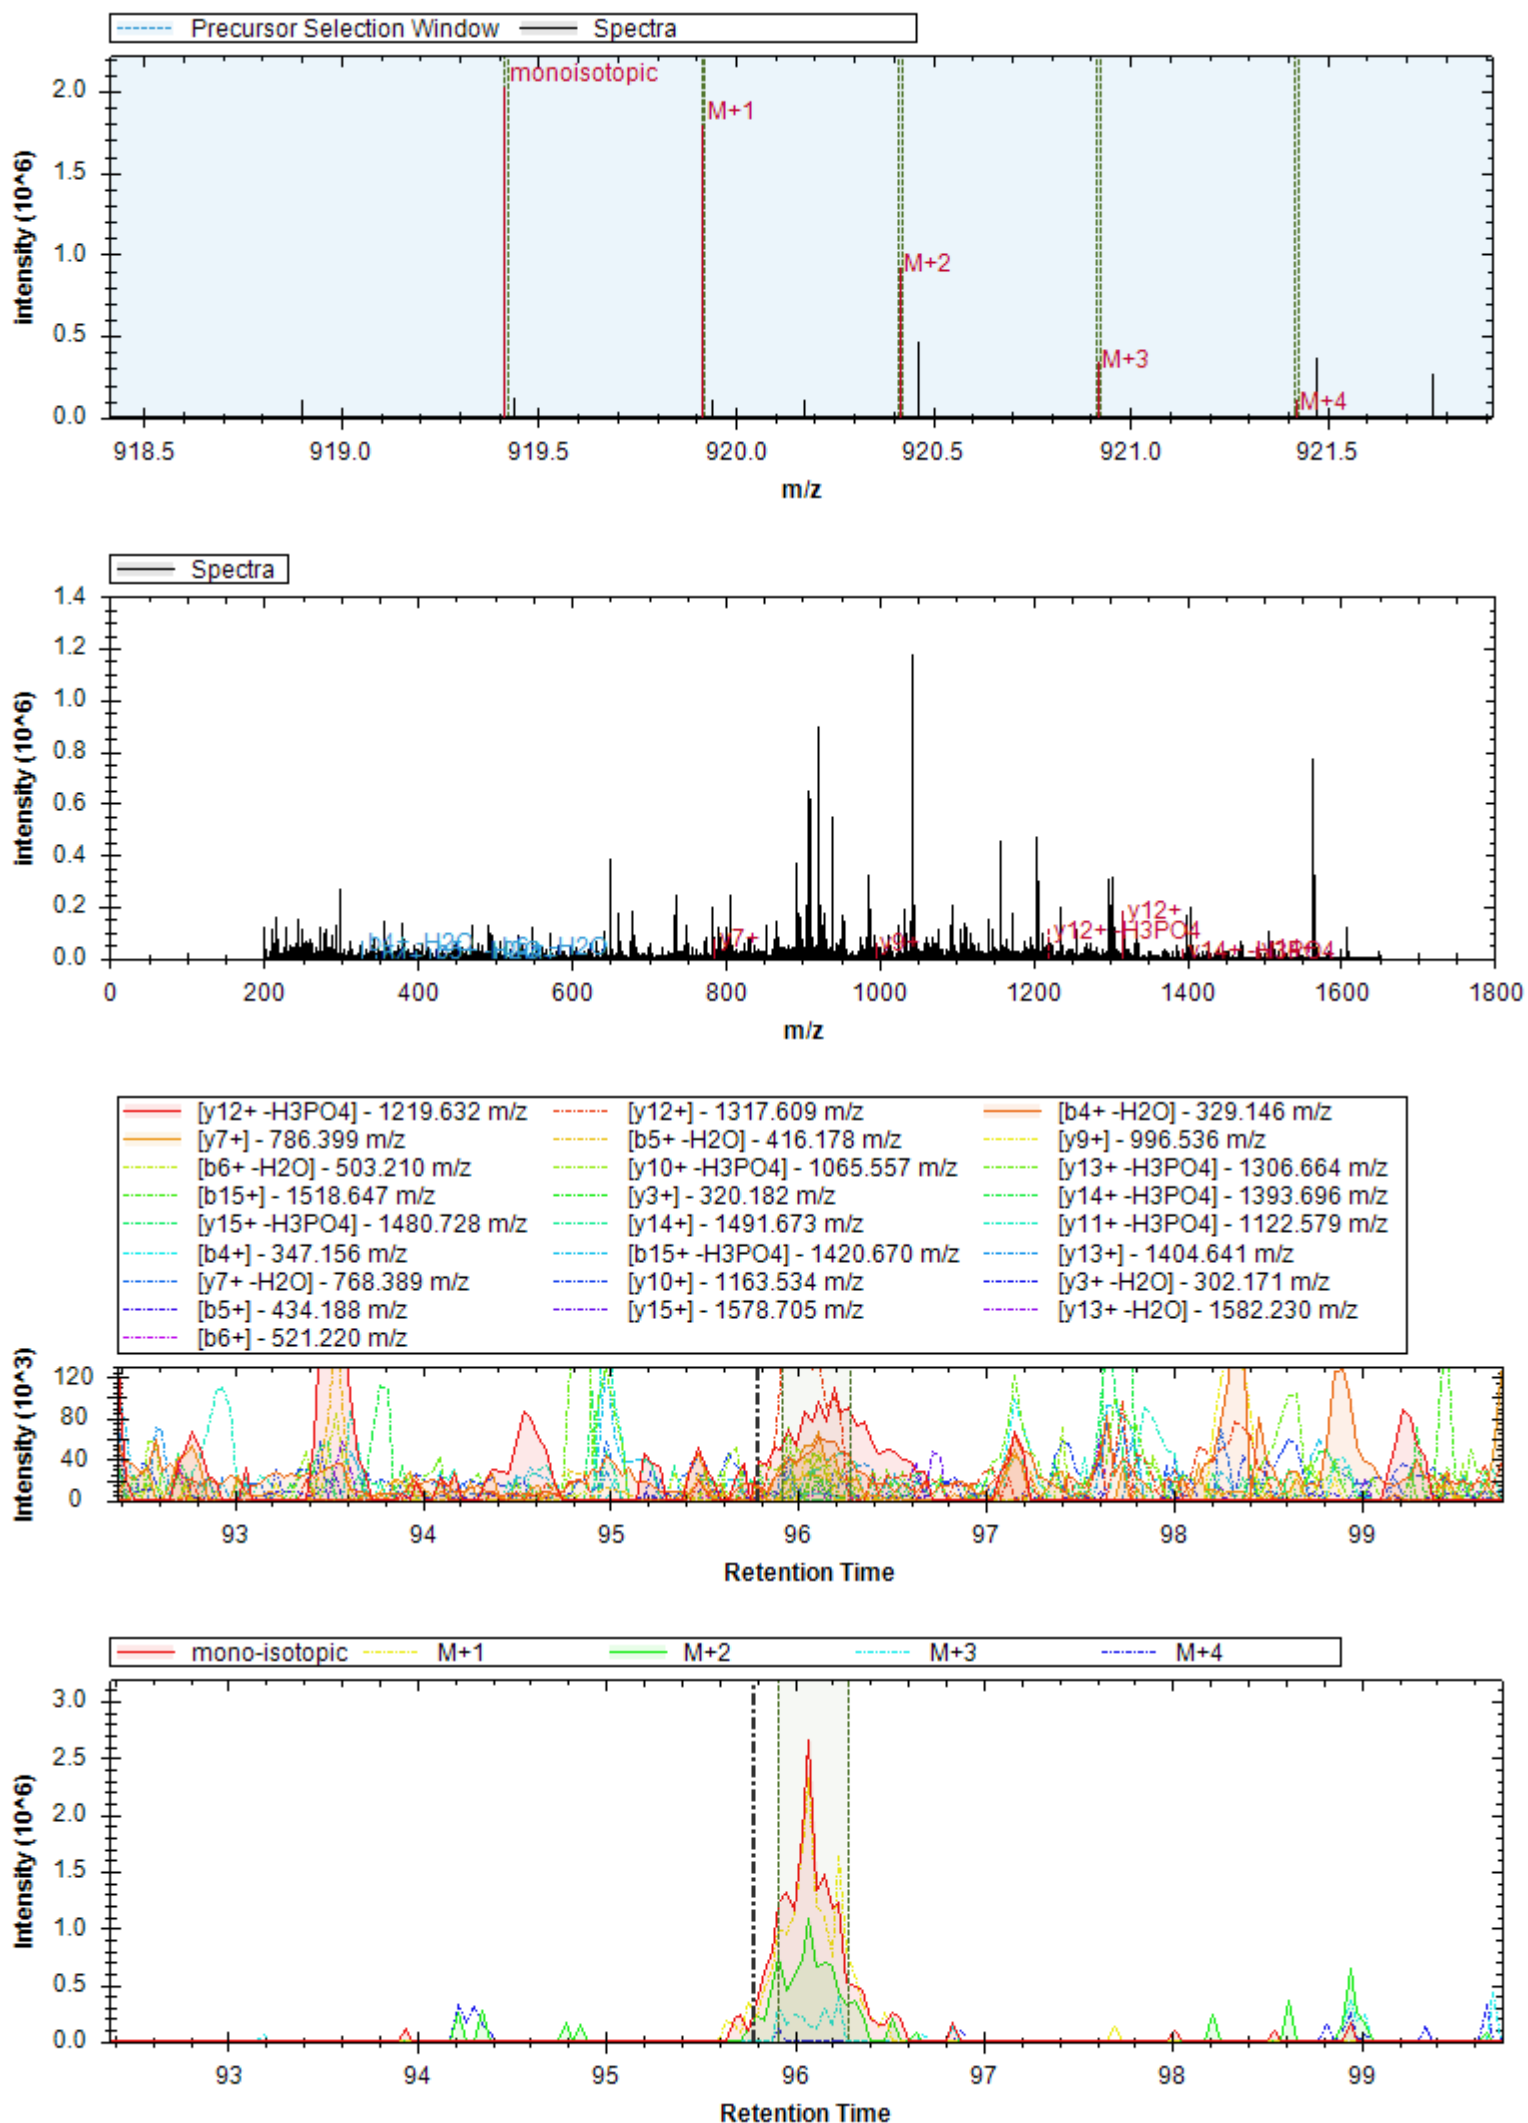

[b12+] - 1248.622 m/z	[y11+ -H3PO4] - 1140.601 m/z	[y12++ -H3PO4] - 639.334 m/z
[b3+] - 352.162 m/z	[b12+ -NH3] - 1231.595 m/z	[b6+] - 609.263 m/z
[y6+ -H3PO4] - 657.332 m/z	[y10+ -H3PO4] - 1083.579 m/z	[y8+ -H3PO4] - 883.500 m/z
[b7+] - 722.347 m/z	[y9+ -H3PO4] - 1012.542 m/z	[y12++] - 688.322 m/z
[y11+] - 1238.578 m/z	[y7+] - 868.392 m/z	[b12+ -H2O] - 1230.611 m/z
[b5+] - 480.220 m/z	[b8+] - 835.431 m/z	[b4+] - 409.183 m/z
[y6+] - 755.308 m/z	[b3+ -H2O] - 334.151 m/z	[b8+ -H2O] - 817.420 m/z