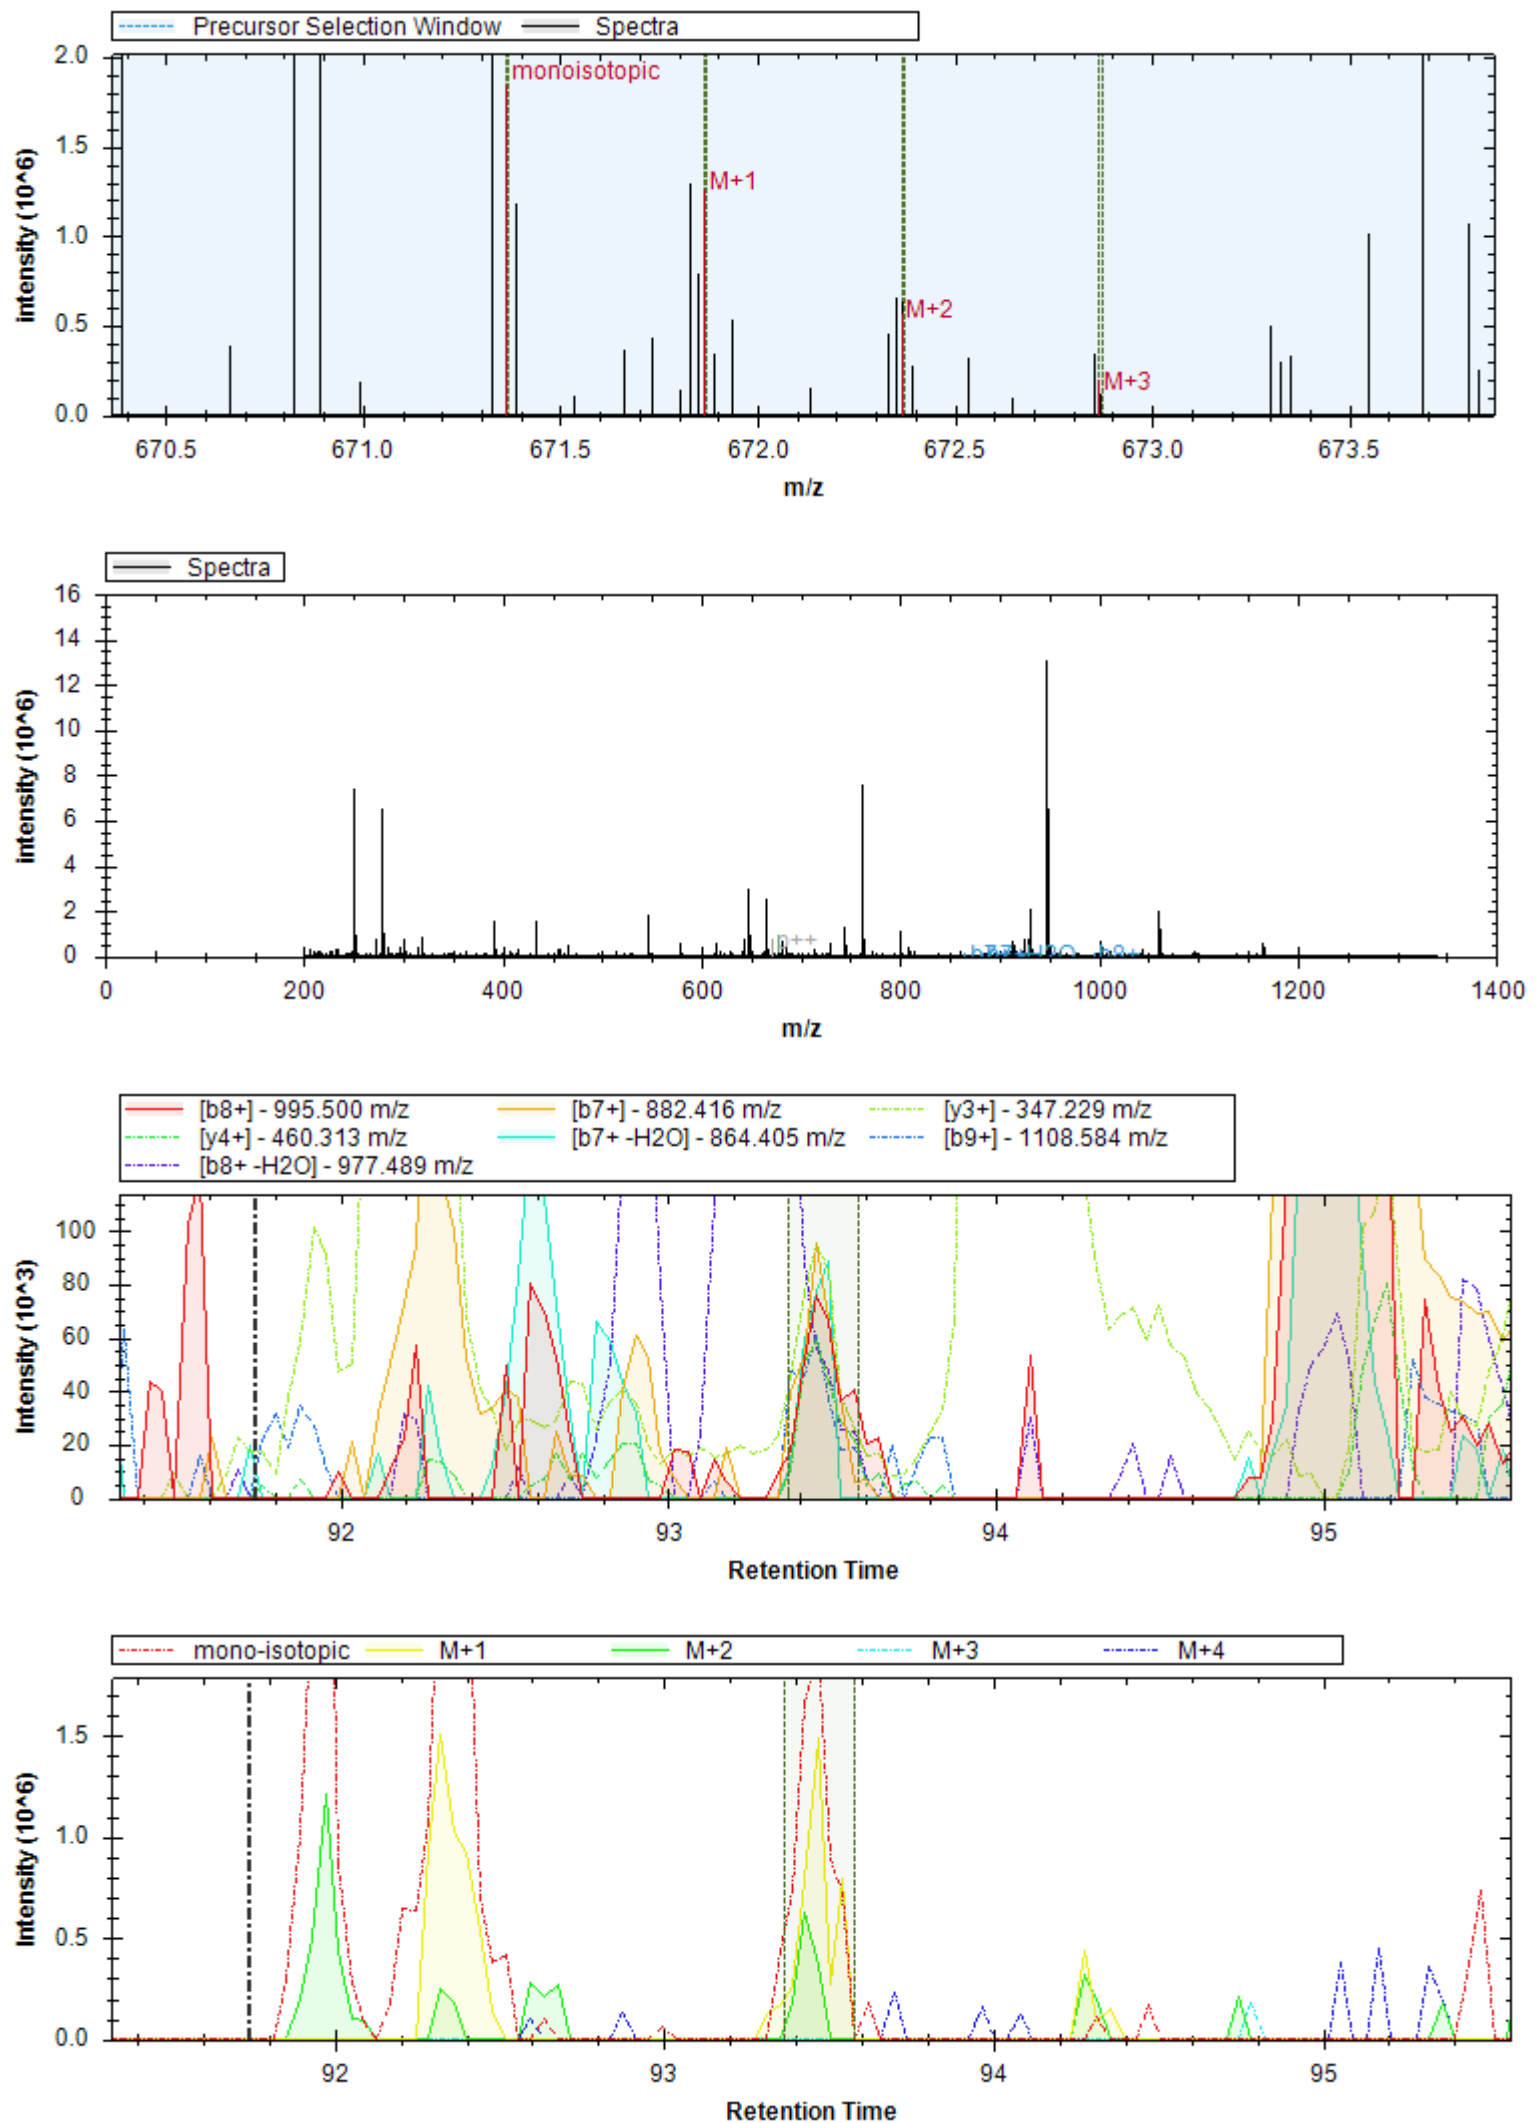

- | | | |
|-------------------------------|------------------------------|-------------------------------|
| [y20+++ -H3PO4] - 688.005 m/z | [y5+] - 583.295 m/z | [y21+++ -H3PO4] - 717.016 m/z |
| [y6+] - 720.354 m/z | [y4+] - 446.236 m/z | [y8++] - 458.741 m/z |
| [y18++ -H3PO4] - 914.454 m/z | [y19+++] - 666.309 m/z | [y18+++] - 642.630 m/z |
| [y19++ -H3PO4] - 949.972 m/z | [y15++ -H3PO4] - 779.382 m/z | [y7+] - 819.422 m/z |
| [y3+] - 375.199 m/z | [y20+++] - 720.664 m/z | [y15++] - 828.370 m/z |
| [y10+ -H3PO4] - 1042.518 m/z | [b17++] - 889.407 m/z | |