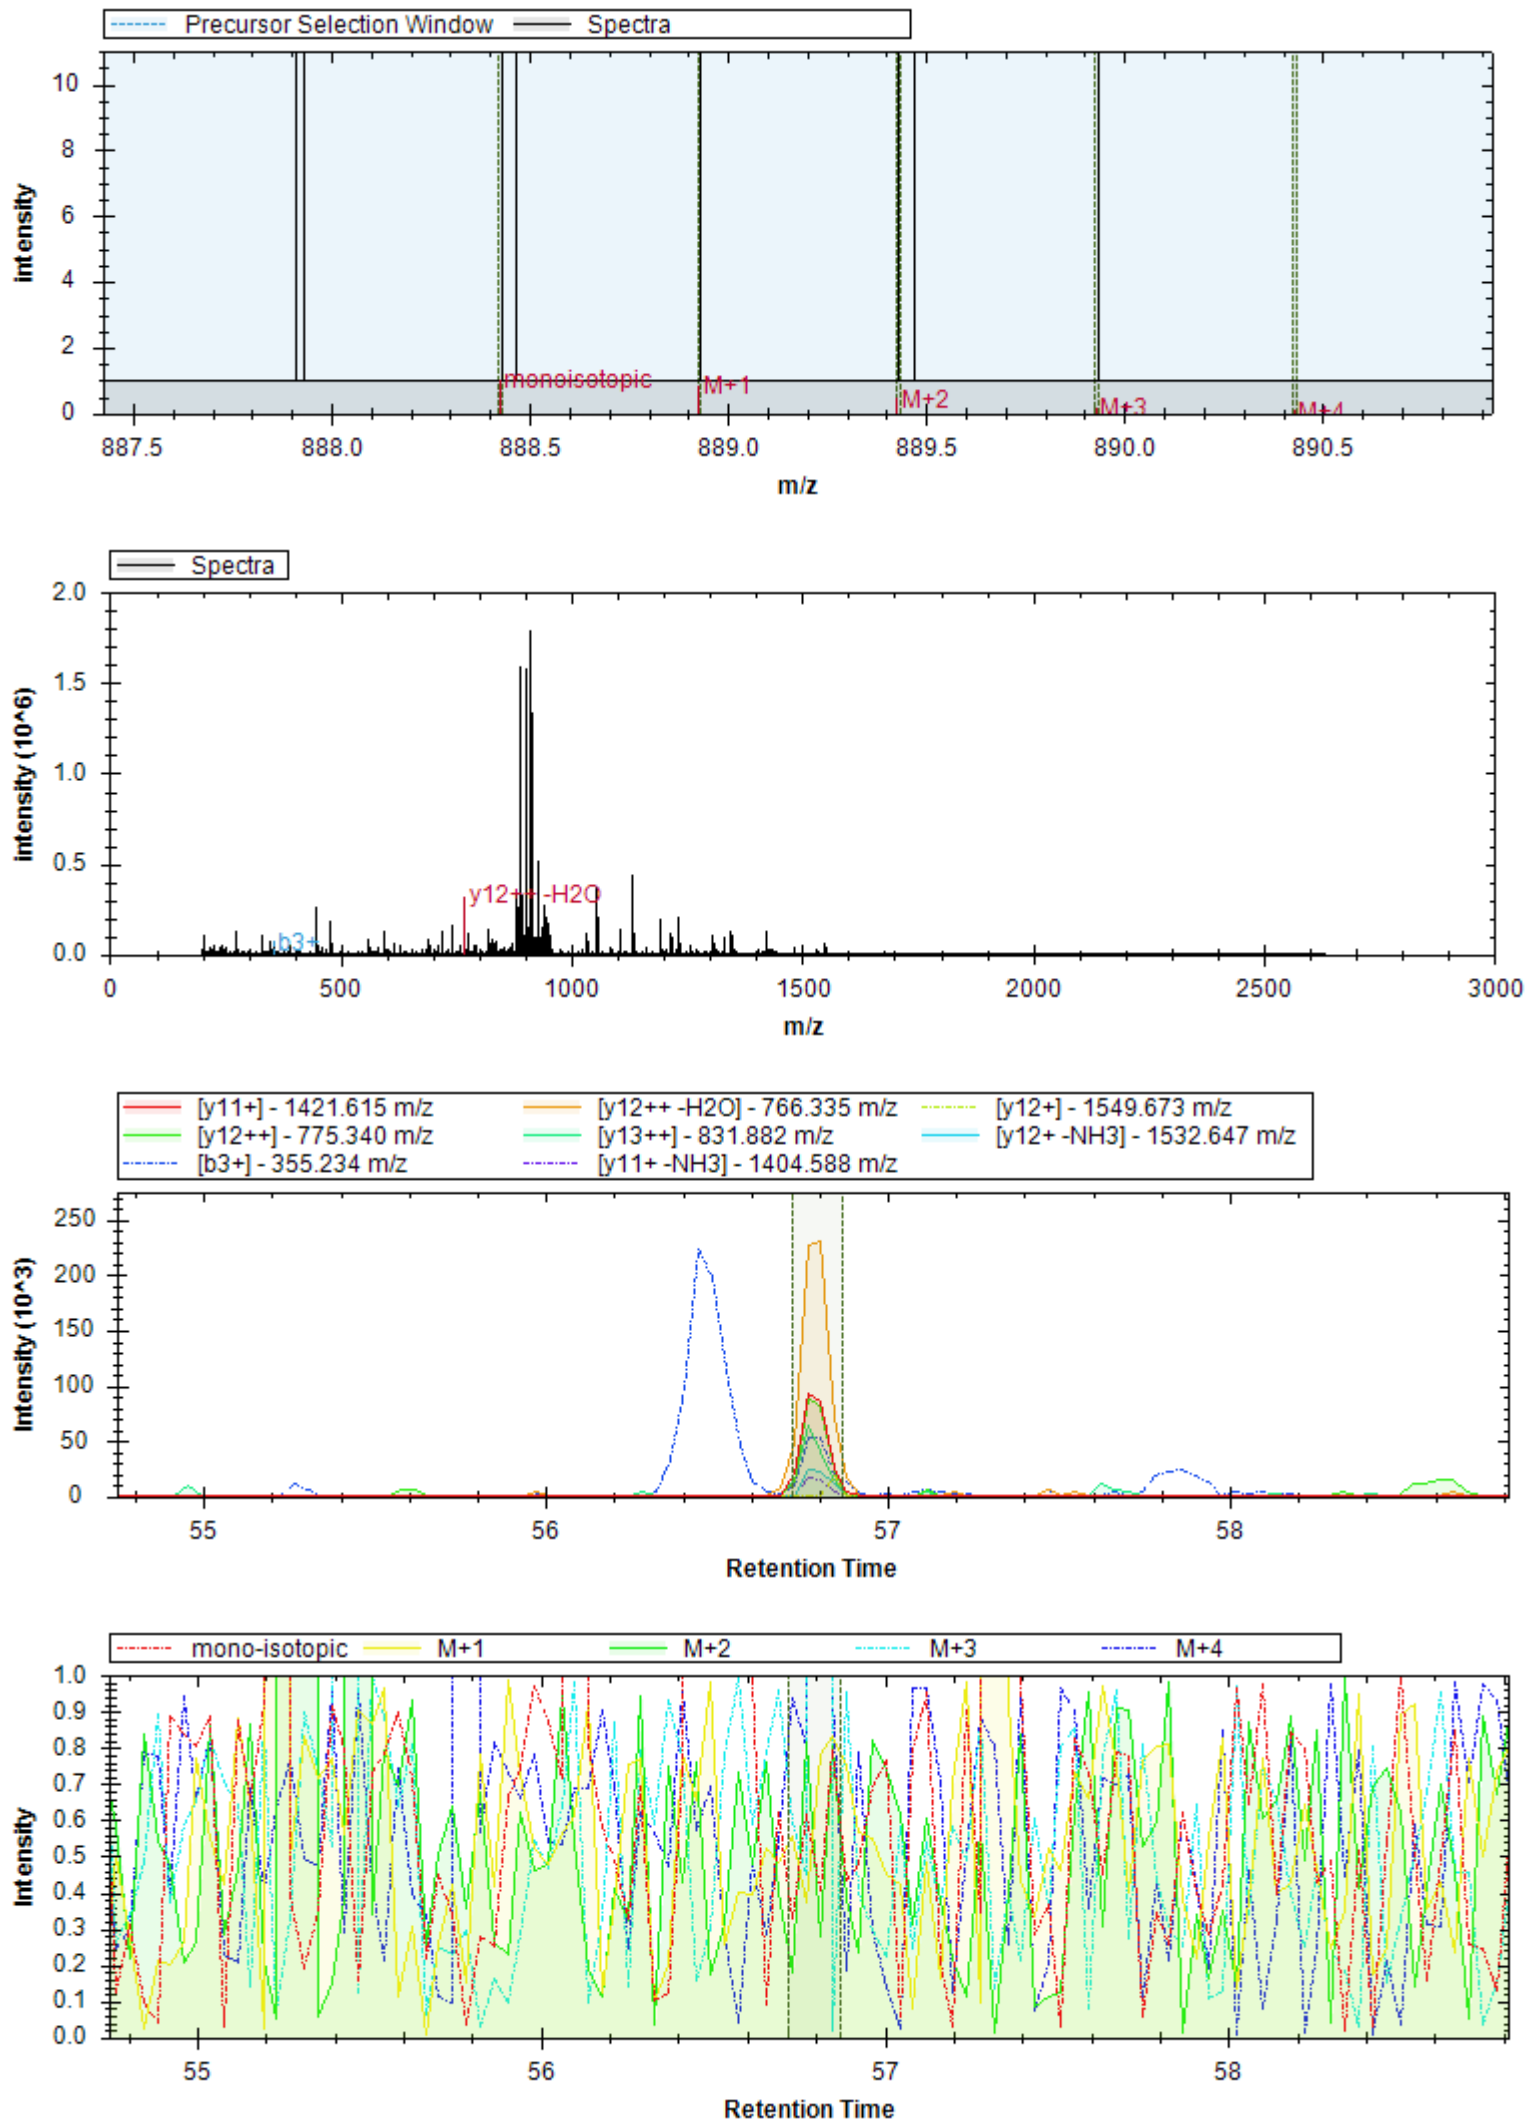

[b12+] - 1248.622 m/z	[y11+ -H3PO4] - 1140.601 m/z	[y12++ -H3PO4] - 639.334 m/z
[b3+] - 352.162 m/z	[b12+ -NH3] - 1231.595 m/z	[b6+] - 609.263 m/z
[y6+ -H3PO4] - 657.332 m/z	[y10+ -H3PO4] - 1083.579 m/z	[y8+ -H3PO4] - 883.500 m/z
[b7+] - 722.347 m/z	[y9+ -H3PO4] - 1012.542 m/z	[y12++] - 688.322 m/z
[y11+] - 1238.578 m/z	[y7+] - 868.392 m/z	[b12+ -H2O] - 1230.611 m/z
[b5+] - 480.220 m/z	[b8+] - 835.431 m/z	[b4+] - 409.183 m/z
[y6+] - 755.308 m/z	[b3+ -H2O] - 334.151 m/z	[b8+ -H2O] - 817.420 m/z