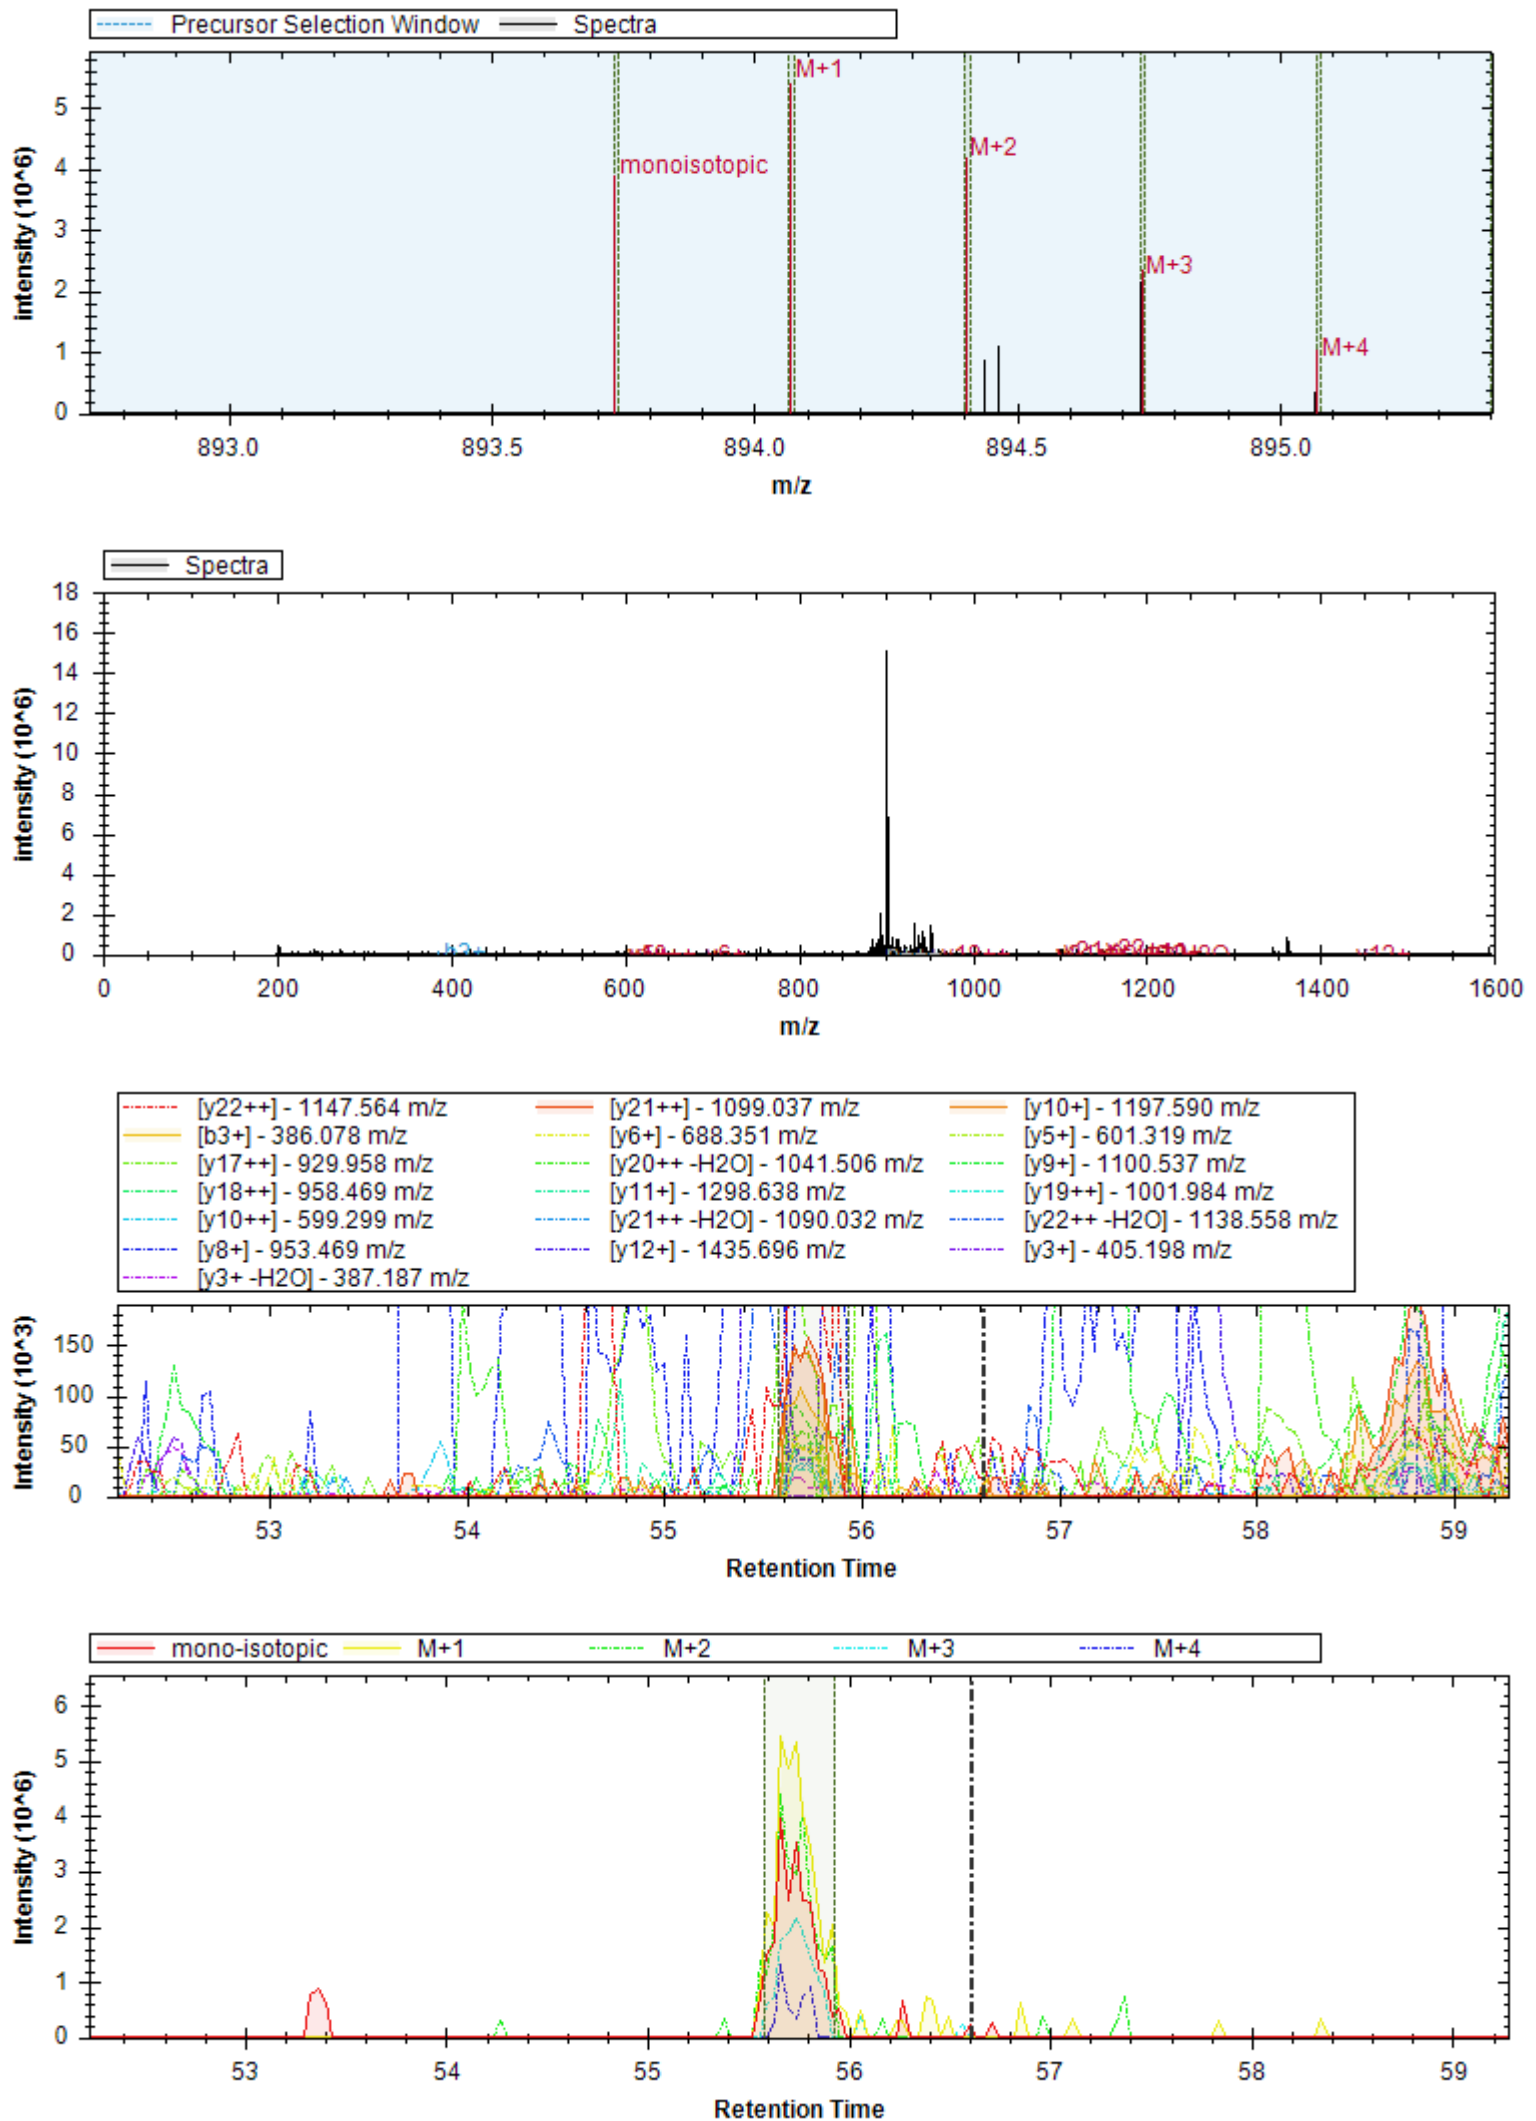

[y3+] - 369.225 m/z	[y13+] - 1329.532 m/z	[y10+] - 1058.415 m/z
[y9+] - 971.383 m/z	[y11+] - 1145.447 m/z	[y8+] - 884.351 m/z
[y10+ -H3PO4] - 960.438 m/z	[y13+ -H3PO4] - 1231.555 m/z	[y8+ -H3PO4] - 786.374 m/z
[y12+] - 1232.479 m/z	[y7+] - 797.319 m/z	[b5+] - 418.157 m/z
[b4+] - 361.135 m/z	[y14++] - 693.780 m/z	[y10+ -H2O] - 1138.204 m/z
[y16++] - 794.810 m/z		