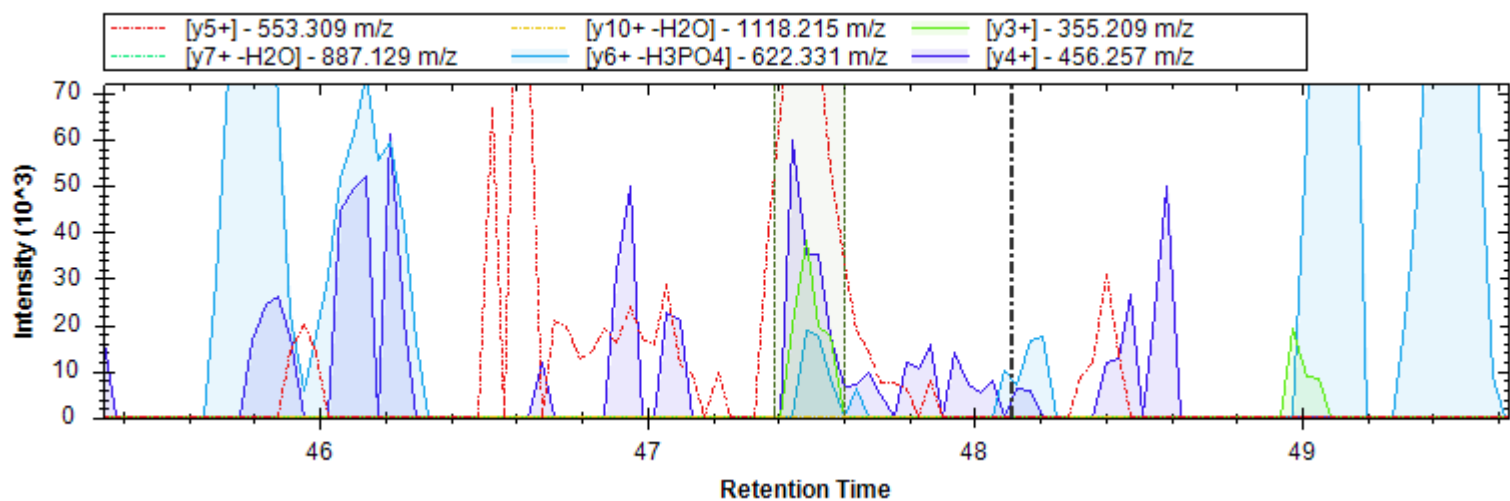

Fig4_MP-DIA-barrel-cortex-p54-1_MHRM.htrms

- | | | |
|------------------------------|------------------------------|----------------------------|
| [y14++ -H3PO4] - 703.909 m/z | [y13++ -H3PO4] - 668.391 m/z | [b6+ -H3PO4] - 608.388 m/z |
| [y9+] - 898.499 m/z | [b10++ -H3PO4] - 509.314 m/z | [y5+] - 489.267 m/z |
| [y6+] - 576.299 m/z | [y12++ -H3PO4] - 618.857 m/z | [y14++] - 752.898 m/z |
| [y8+] - 801.447 m/z | [y13++] - 717.379 m/z | [b10++] - 558.302 m/z |
| [y12++] - 667.845 m/z | [b6+] - 706.365 m/z | [y8++] - 401.227 m/z |
| [y9++] - 449.753 m/z | [y5+ -H2O] - 471.256 m/z | [y9+ -H2O] - 880.489 m/z |
| [y11++] - 618.311 m/z | [y3+] - 305.182 m/z | [y4+] - 392.214 m/z |
| [b5+] - 525.351 m/z | [y13++ -H2O] - 708.374 m/z | |