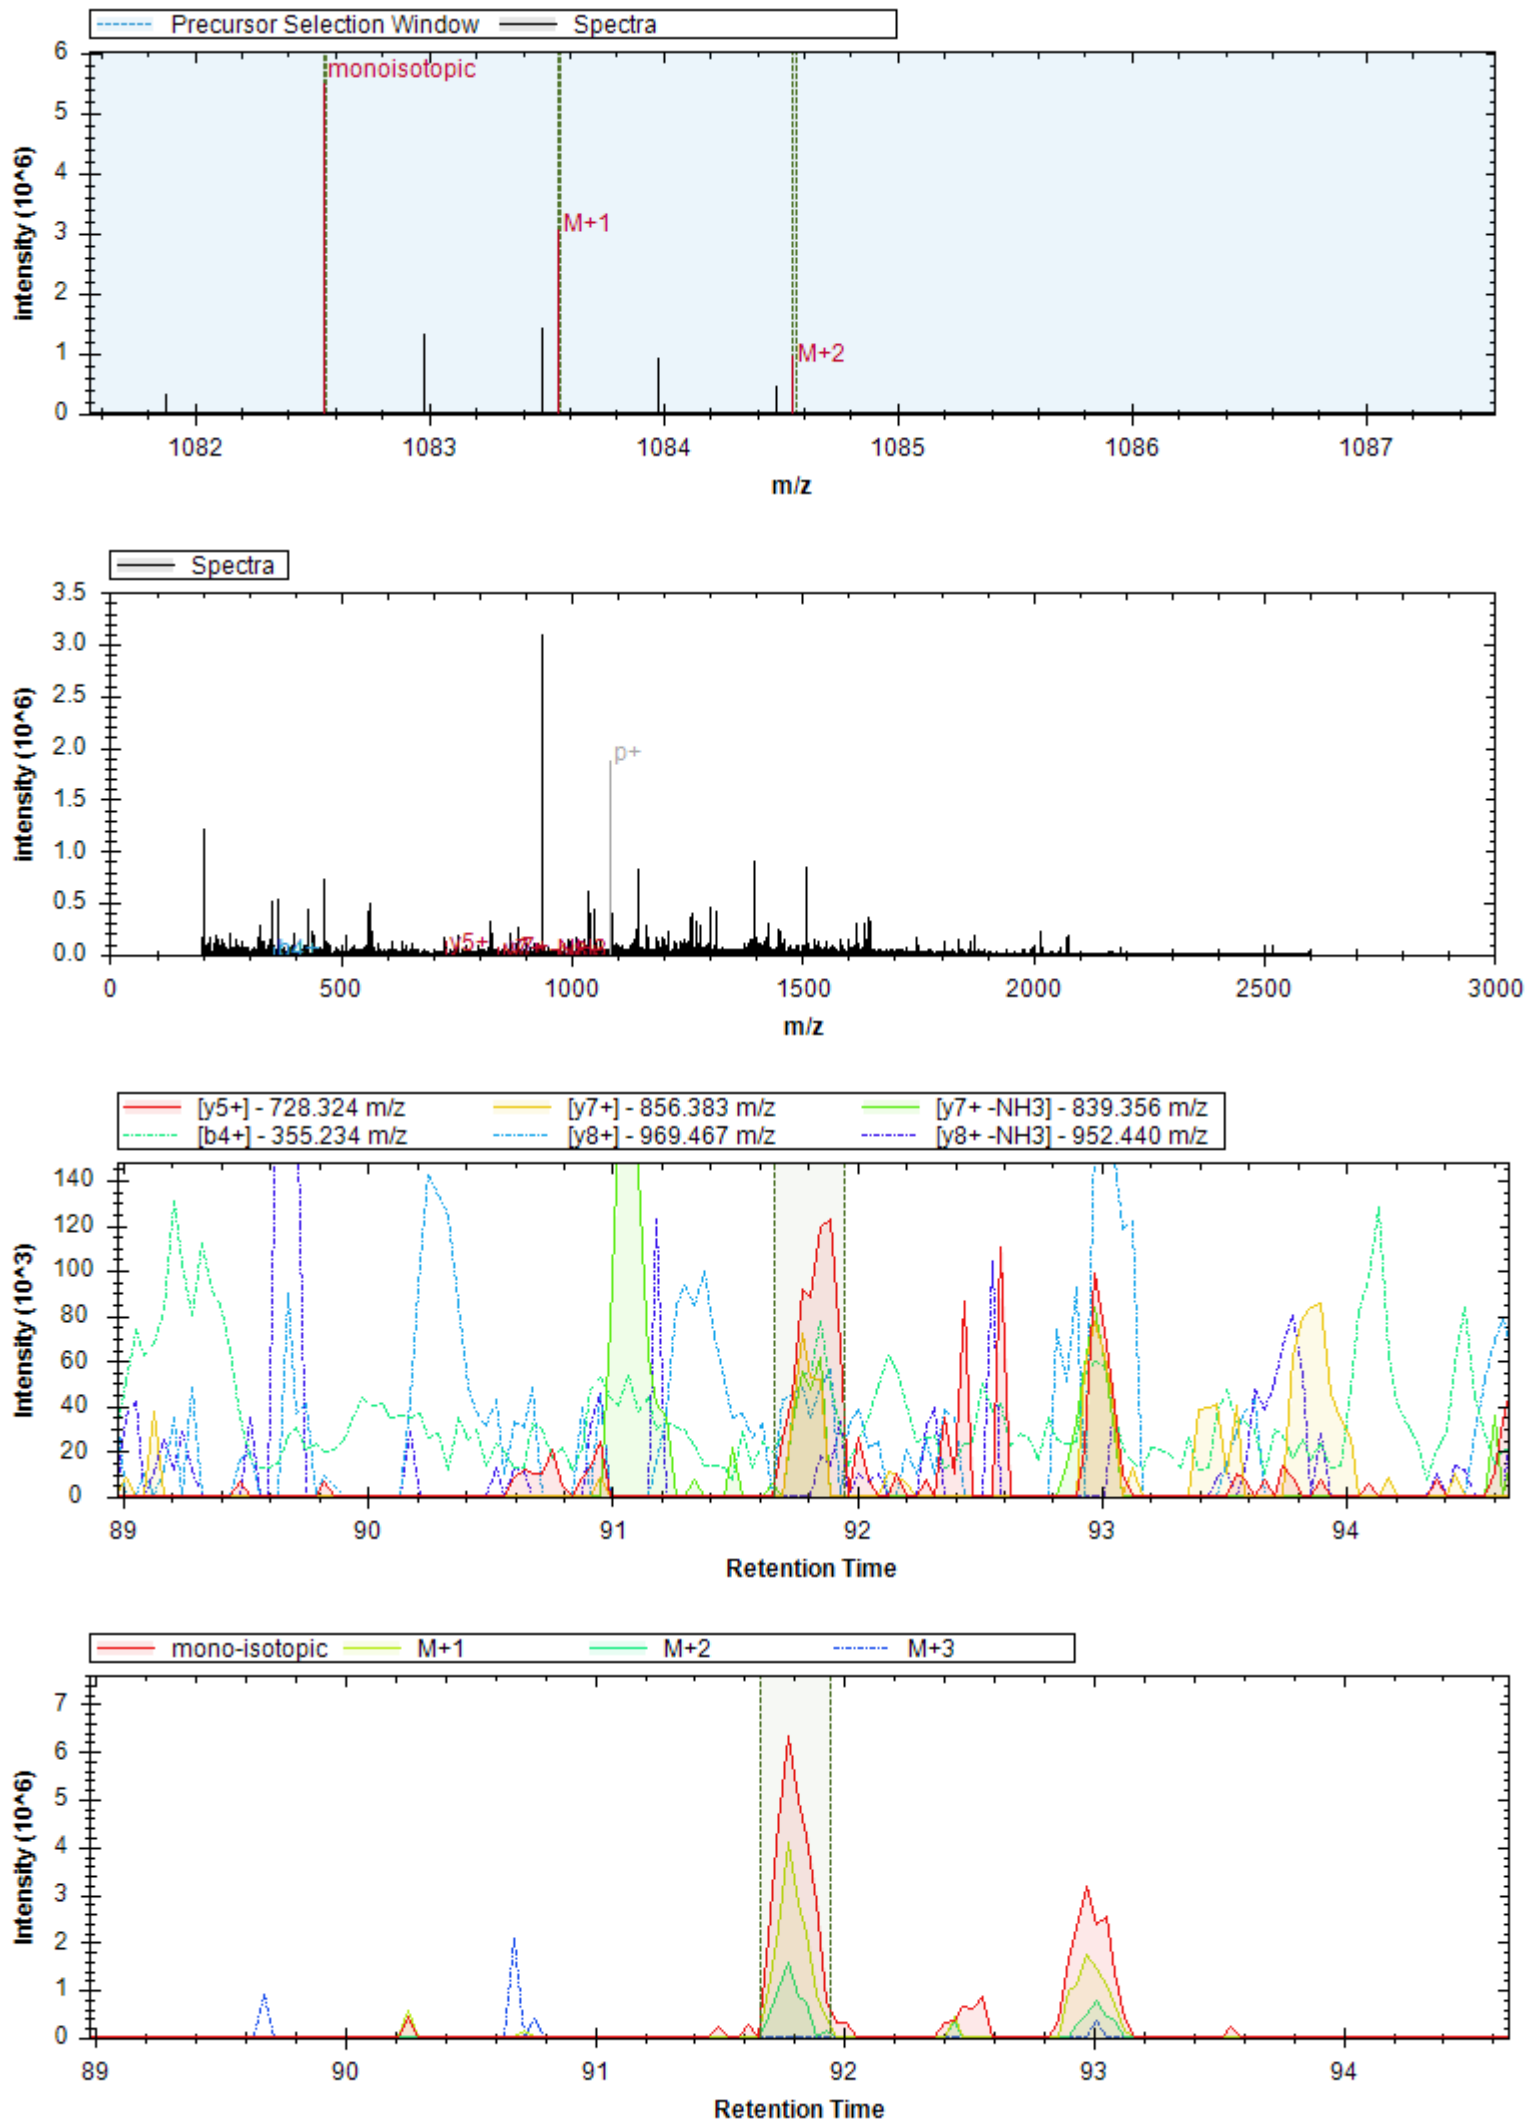

[y7+] - 911.462 m/z	[y5+] - 635.315 m/z	[y6+] - 798.378 m/z
[y10+] - 1244.642 m/z	[y8+] - 1010.531 m/z	[y15+] - 837.897 m/z
[y13+] - 1530.734 m/z	[y4+] - 548.283 m/z	[y14+] - 794.381 m/z
[y17++ -H3PO4] - 945.942 m/z	[b3+] - 315.166 m/z	[y9+] - 1147.589 m/z
[y19++ -H3PO4] - 1032.974 m/z	[y11+] - 1358.685 m/z	[b4+ -H2O] - 426.198 m/z
[y21++] - 1197.008 m/z	[y21++ -H3PO4] - 1148.019 m/z	