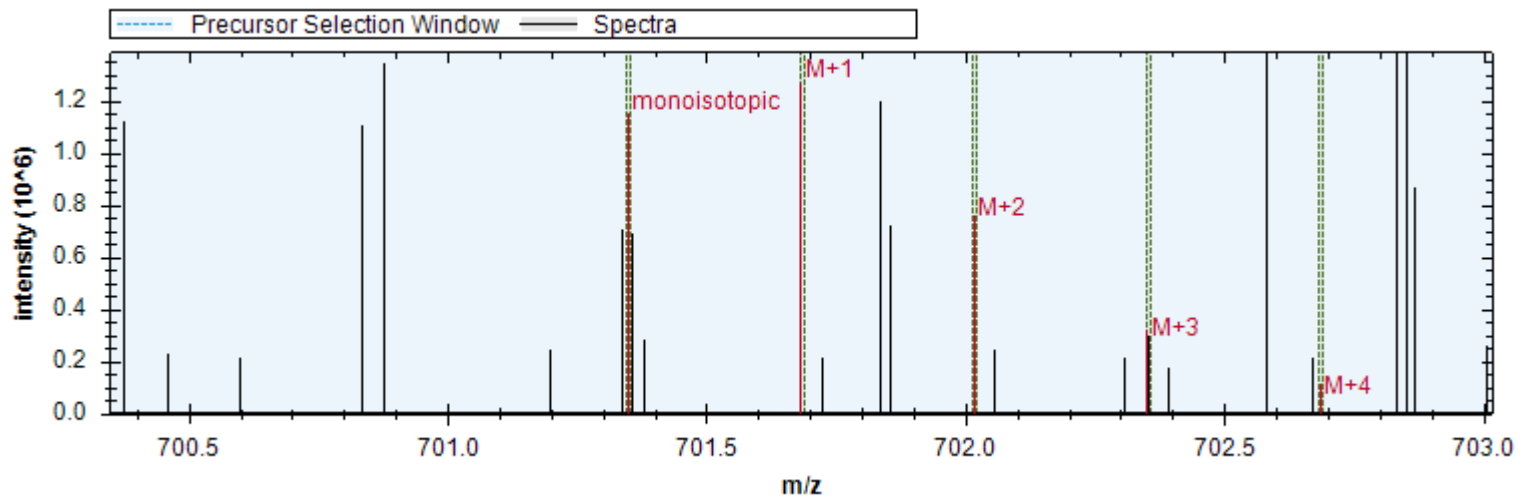

[y8+ -H3PO4] - 868.500 m/z	[b7+ -H3PO4] - 723.390 m/z	[y3+] - 345.213 m/z
[y8+] - 966.477 m/z	[y6+ -H3PO4] - 683.420 m/z	[y5+ -H3PO4] - 570.336 m/z
[y9++ -H3PO4] - 498.783 m/z	[b4+] - 385.183 m/z	[b6+] - 654.368 m/z
[y5+] - 668.313 m/z	[b9+ -H3PO4] - 921.490 m/z	[y8+ -H2O] - 948.466 m/z
[y7+ -H3PO4] - 811.479 m/z	[b9+ -NH3] - 1100.240 m/z	[y4+ -H3PO4] - 414.235 m/z