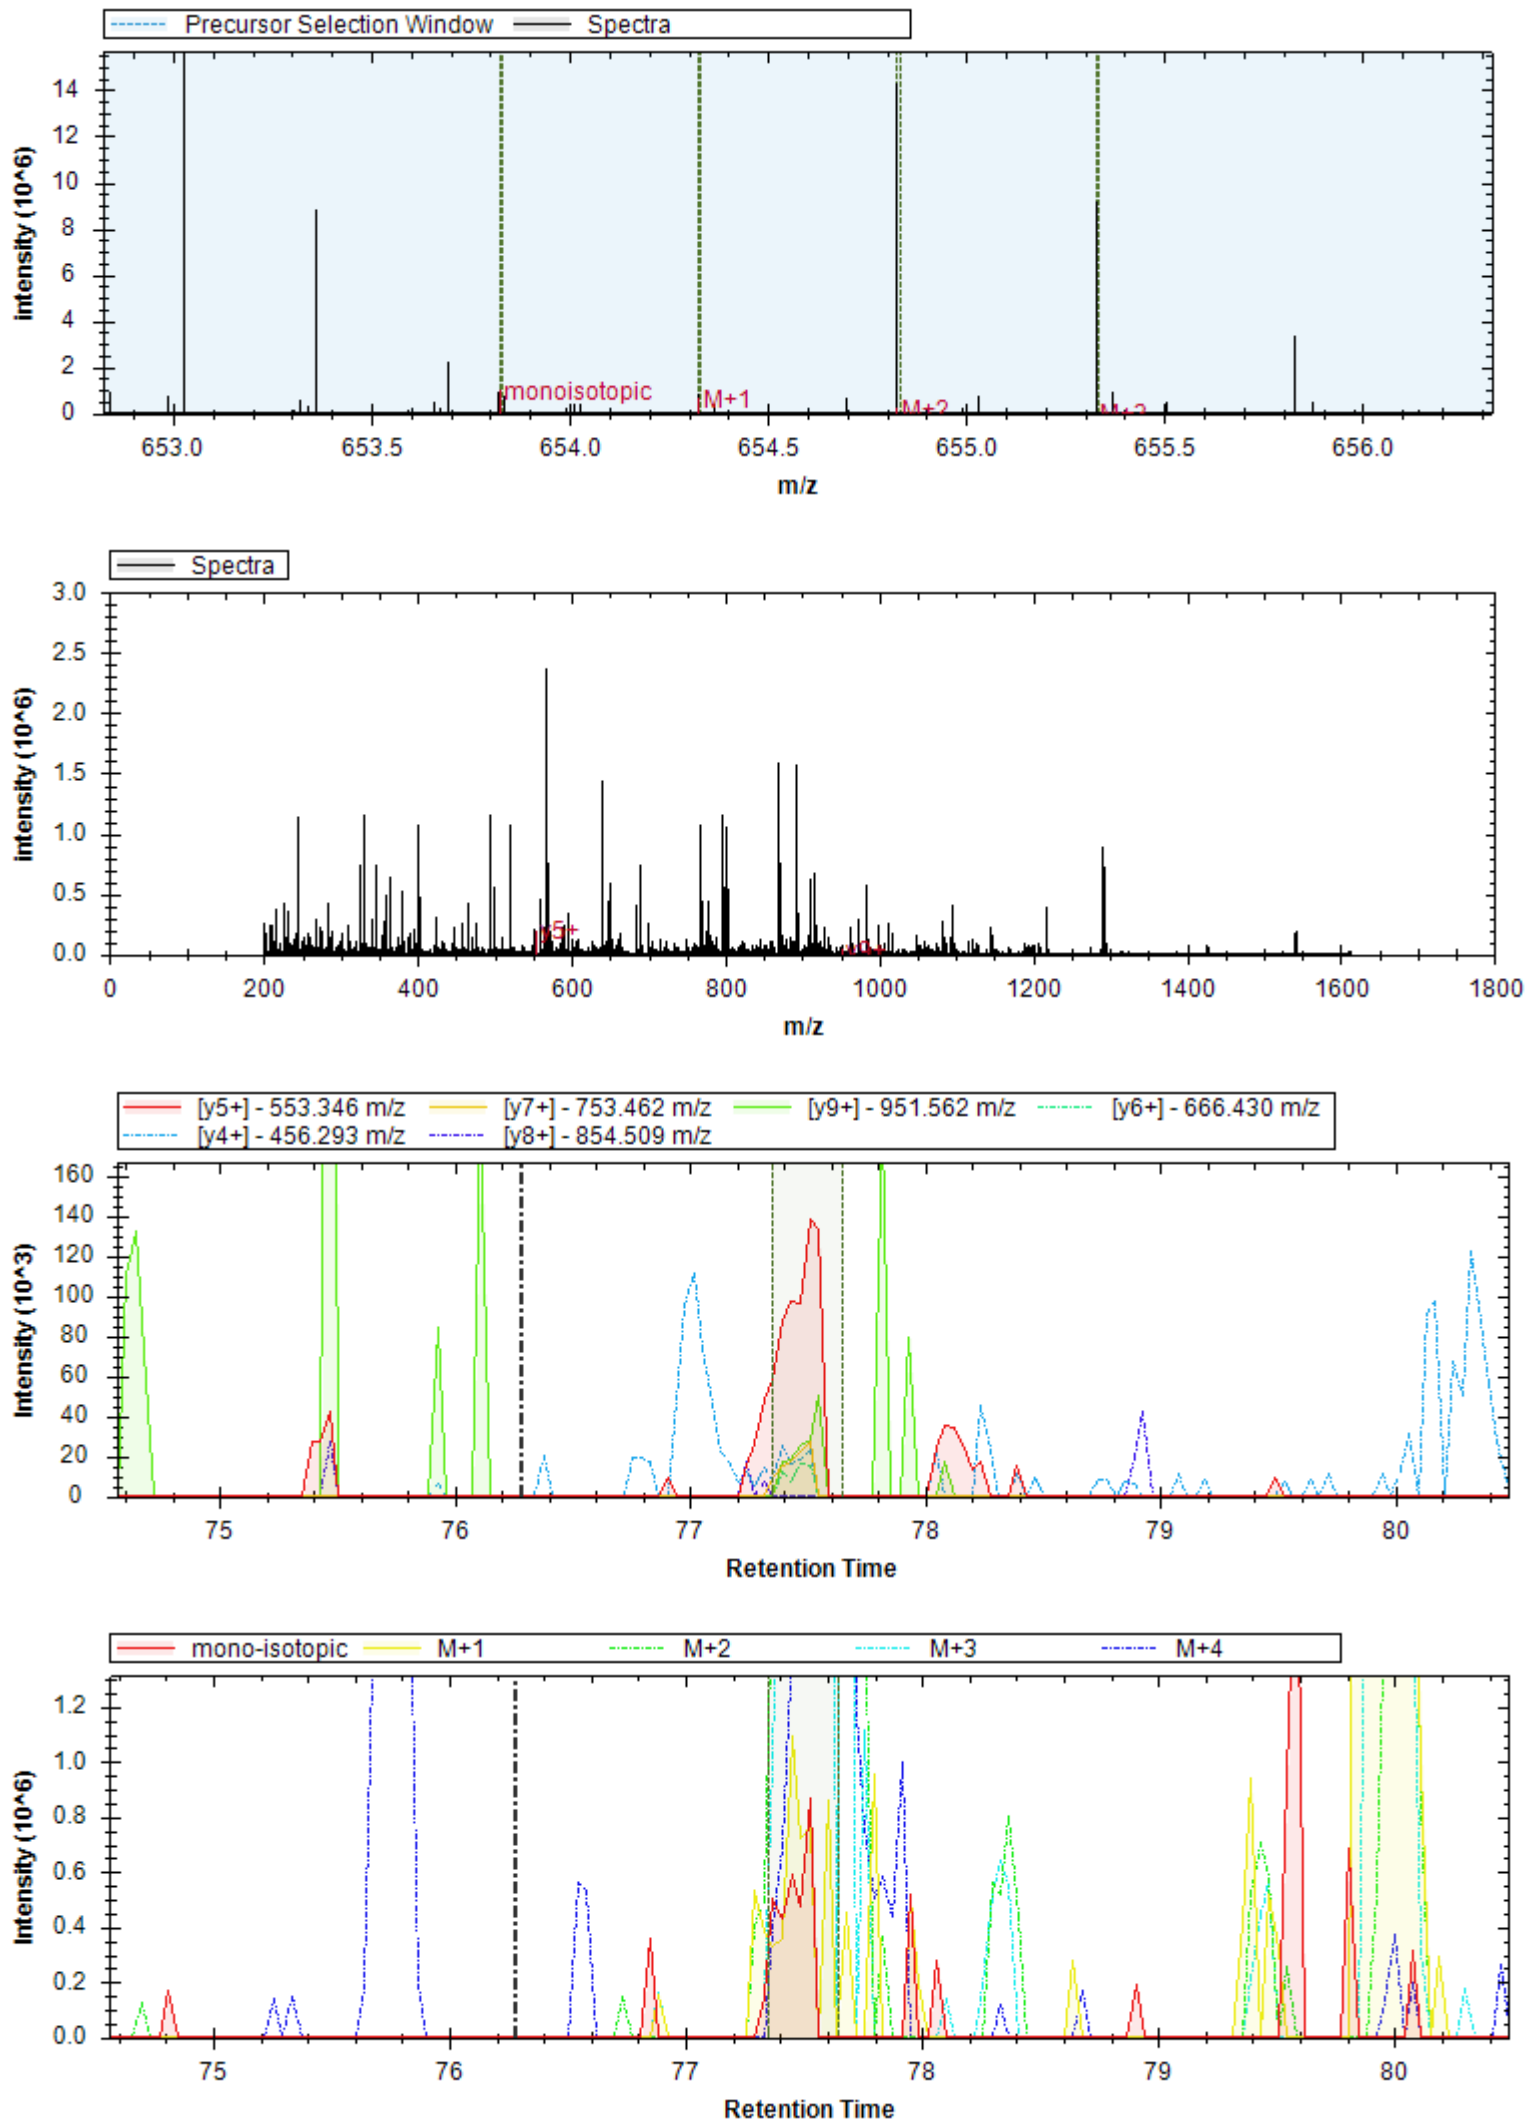

- | | | |
|-------------------------------|------------------------------|-------------------------------|
| [y20+++ -H3PO4] - 688.005 m/z | [y5+] - 583.295 m/z | [y21+++ -H3PO4] - 717.016 m/z |
| [y6+] - 720.354 m/z | [y4+] - 446.236 m/z | [y8++] - 458.741 m/z |
| [y18++ -H3PO4] - 914.454 m/z | [y19+++] - 666.309 m/z | [y18+++] - 642.630 m/z |
| [y19++ -H3PO4] - 949.972 m/z | [y15++ -H3PO4] - 779.382 m/z | [y7+] - 819.422 m/z |
| [y3+] - 375.199 m/z | [y20+++] - 720.664 m/z | [y15++] - 828.370 m/z |
| [y10+ -H3PO4] - 1042.518 m/z | [b17++] - 889.407 m/z | |