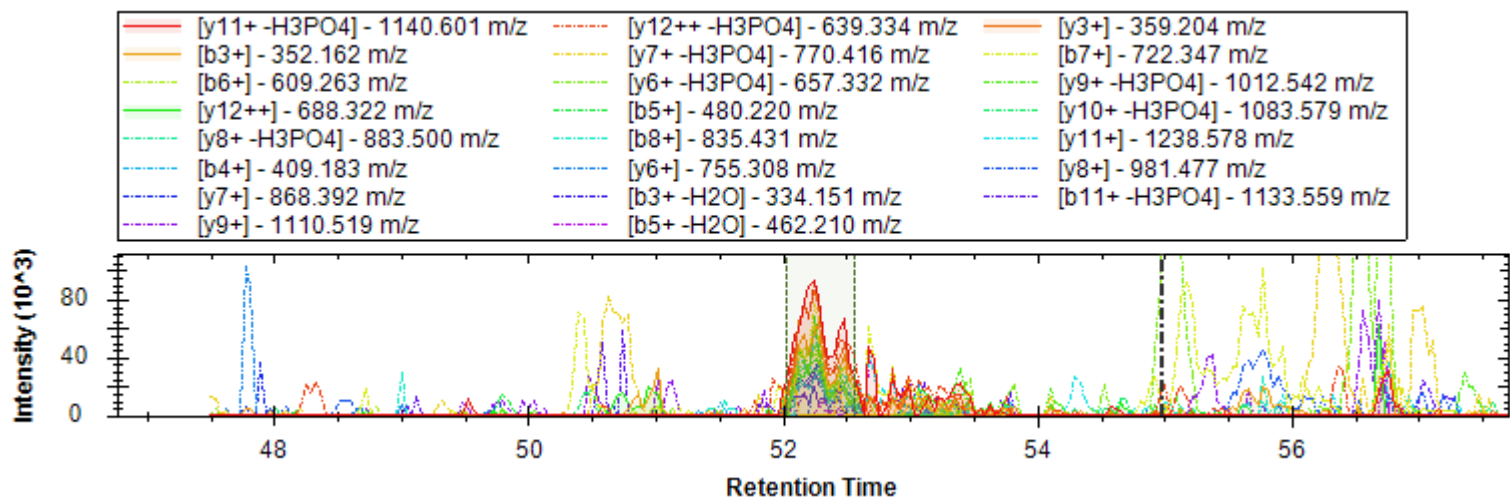

[y18++ -H3PO4] - 914.454 m/z	[y19++ -H3PO4] - 949.972 m/z	[y20++ -H3PO4] - 1031.504 m/z
[y5+] - 583.295 m/z	[y21++ -H3PO4] - 1075.020 m/z	[b3+ -H2O] - 346.176 m/z
[b14+ -H3PO4] - 1346.649 m/z	[y6+] - 720.354 m/z	[y4+] - 446.236 m/z
[b3+] - 364.187 m/z	[y8+] - 916.475 m/z	[y6++] - 360.681 m/z
[b7+] - 705.368 m/z	[y3+] - 375.199 m/z	[y20++] - 1080.492 m/z
[y17++ -H3PO4] - 885.943 m/z	[y10+ -H3PO4] - 1042.518 m/z	[b11+] - 1149.569 m/z
[y18++] - 963.442 m/z	[b12+] - 1220.606 m/z	[y19++] - 998.961 m/z
[y7+] - 819.422 m/z	[y21++] - 1124.008 m/z	[y20+++] - 720.664 m/z
[b13+] - 1277.627 m/z		