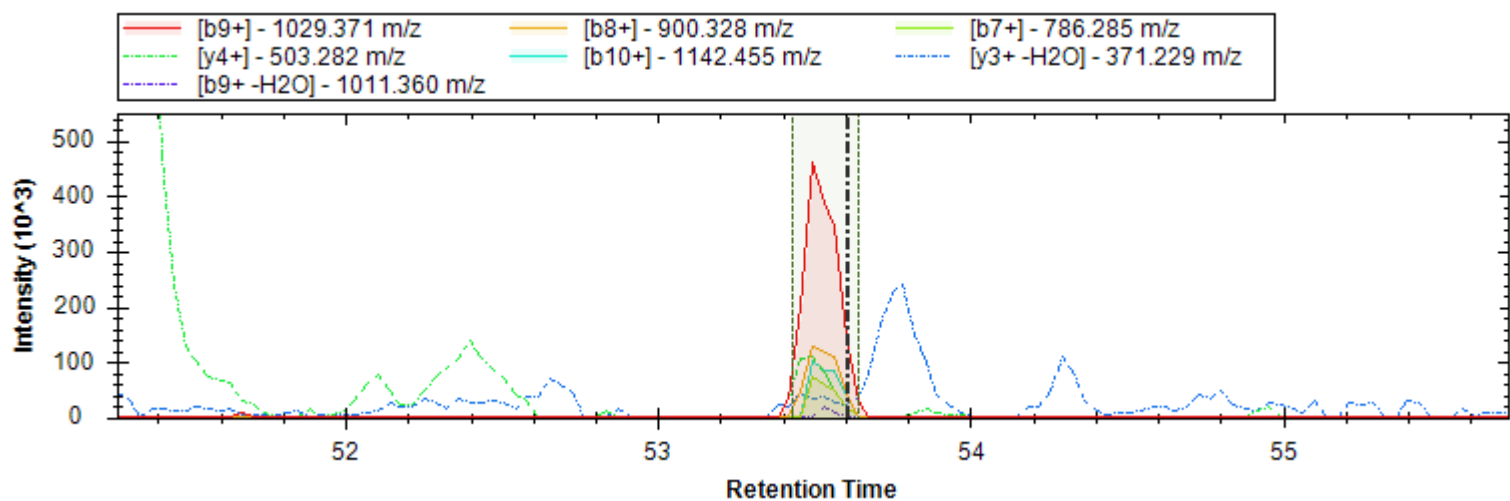

- | | | |
|----------------------------|----------------------------|--------------------------|
| [y4+] - 459.256 m/z | [b6+ -H3PO4] - 632.315 m/z | [b6+] - 730.292 m/z |
| [b4+ -H3PO4] - 420.235 m/z | [y6+] - 671.336 m/z | [y4+ -NH3] - 442.230 m/z |
| [y4+ -H2O] - 441.246 m/z | [b8+ -H3PO4] - 843.411 m/z | [y3+] - 362.203 m/z |
| [b4+ -H2O] - 598.002 m/z | [y7+ -H3PO4] - 740.357 m/z | [b8+] - 941.388 m/z |
| [b9+ -H3PO4] - 944.458 m/z | [y8+ -H3PO4] - 837.410 m/z | |