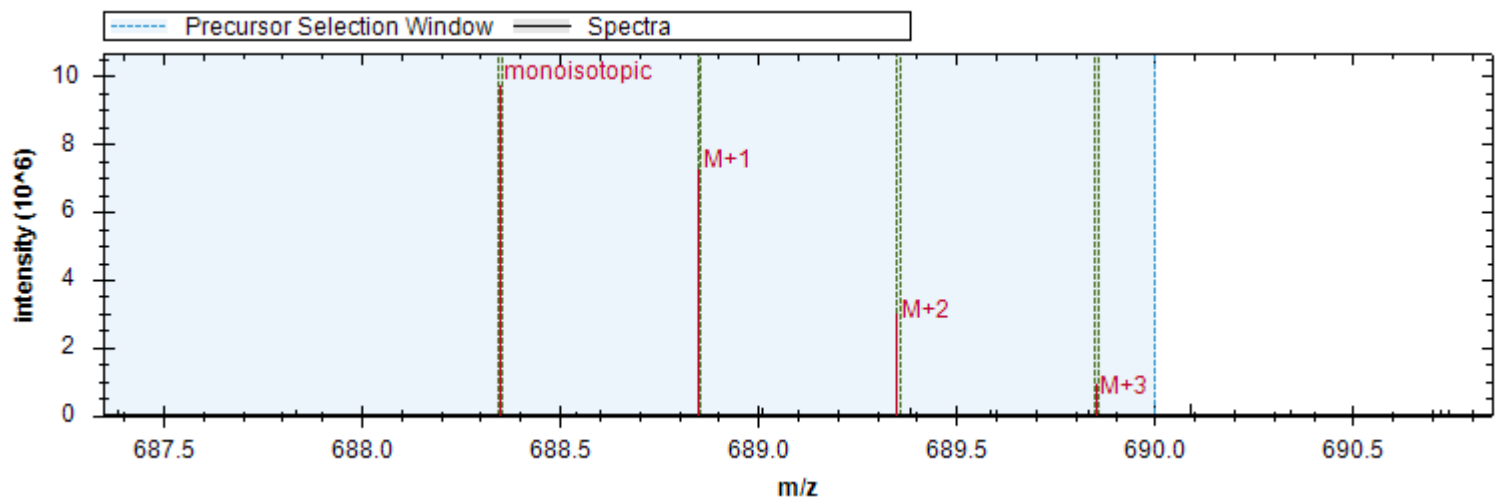

- | | | |
|----------------------------|----------------------------|--------------------------|
| [y4+] - 459.256 m/z | [b6+ -H3PO4] - 632.315 m/z | [b6+] - 730.292 m/z |
| [b4+ -H3PO4] - 420.235 m/z | [y6+] - 671.336 m/z | [y4+ -NH3] - 442.230 m/z |
| [y4+ -H2O] - 441.246 m/z | [b8+ -H3PO4] - 843.411 m/z | [y3+] - 362.203 m/z |
| [b4+ -H2O] - 598.002 m/z | [y7+ -H3PO4] - 740.357 m/z | [b8+] - 941.388 m/z |
| [b9+ -H3PO4] - 944.458 m/z | [y8+ -H3PO4] - 837.410 m/z | |