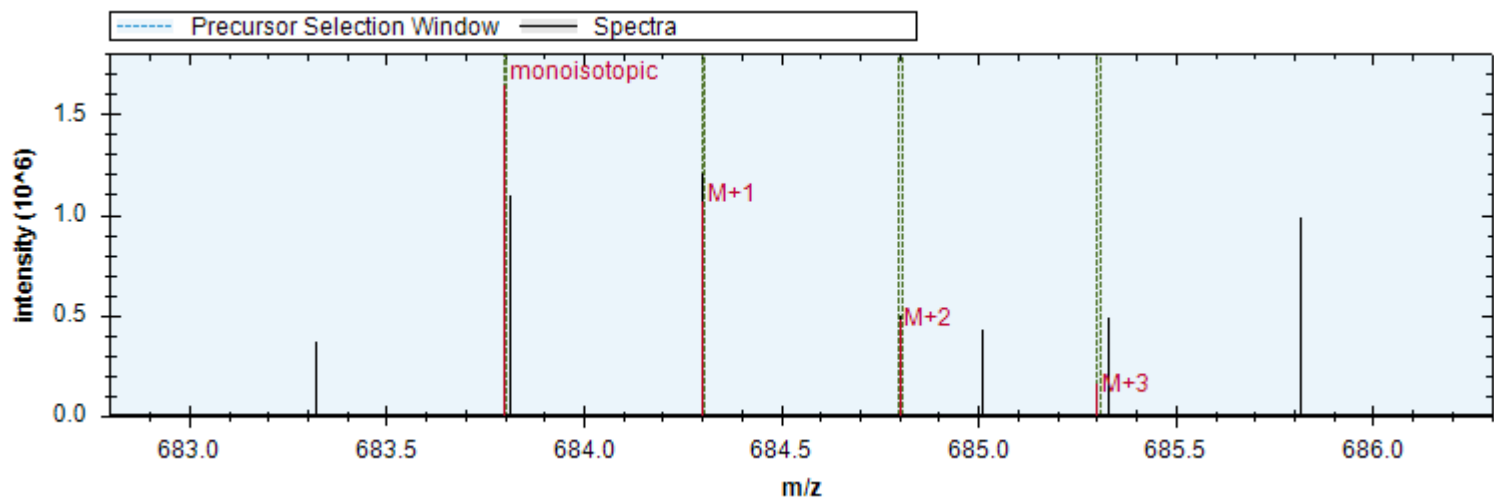

[y7+] - 716.405 m/z	[y8+] - 844.464 m/z	[y6+] - 645.368 m/z
[y4+] - 461.247 m/z	[b5+ -H3PO4] - 553.219 m/z	[y5+] - 574.331 m/z
[b6+ -H3PO4] - 624.256 m/z	[b4+ -H3PO4] - 425.160 m/z	[y3+] - 390.210 m/z
[b8+ -H3PO4] - 808.377 m/z	[y9+] - 981.523 m/z	[b7+ -H3PO4] - 695.293 m/z
[y8+ -NH3] - 827.437 m/z	[y11++ -H3PO4] - 591.296 m/z	[b9+ -H3PO4] - 879.414 m/z
[y10+ -H3PO4] - 1050.544 m/z