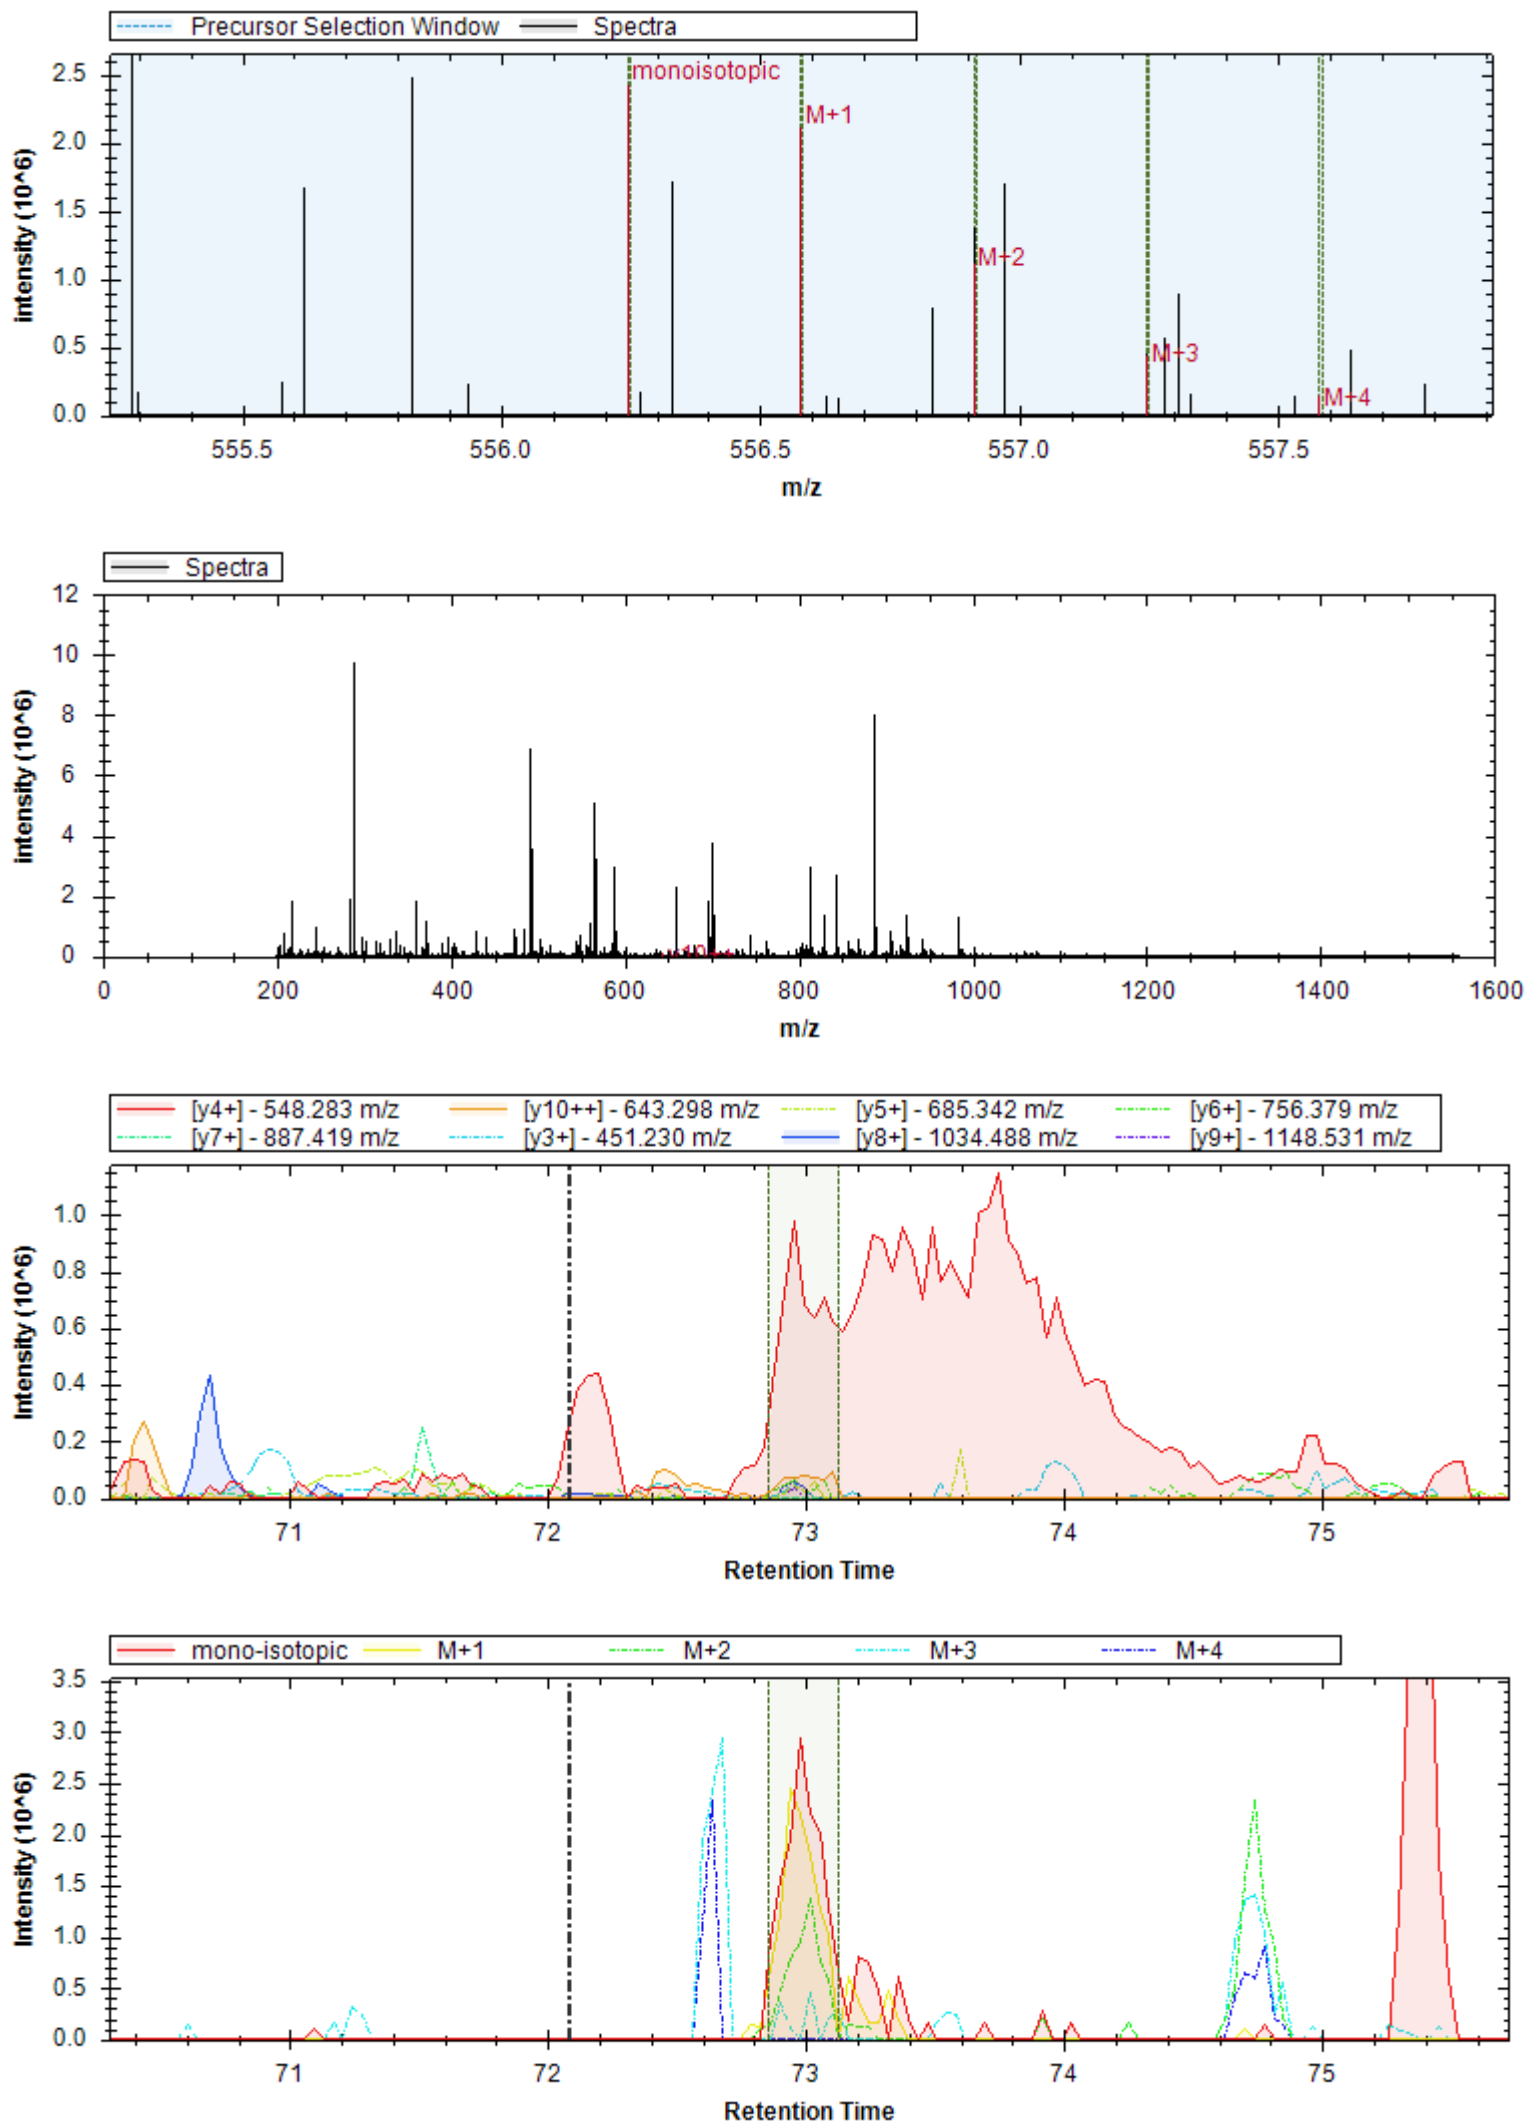

- | | | |
|----------------------------|----------------------------|--------------------------|
| [y6+ -H3PO4] - 620.377 m/z | [y3+] - 341.218 m/z | [b5+] - 531.277 m/z |
| [y6++] - 359.680 m/z | [y5+ -H3PO4] - 523.324 m/z | [y6+] - 718.354 m/z |
| [y4+ -H3PO4] - 410.240 m/z | [b7+] - 743.357 m/z | [b5+ -H2O] - 513.267 m/z |
| [y7+ -H3PO4] - 767.445 m/z | [y9++] - 539.255 m/z | [b3+] - 345.177 m/z |
| [y7++] - 433.215 m/z | [y8+ -H3PO4] - 882.472 m/z | [b4+] - 432.209 m/z |
| [y4+] - 508.217 m/z | [b3+ -H2O] - 327.166 m/z | [b8+] - 890.425 m/z |
| [b4+ -H2O] - 414.198 m/z | [b7+ -H2O] - 725.346 m/z | [y7+] - 865.422 m/z |
| [y9+ -H3PO4] - 979.525 m/z | | |