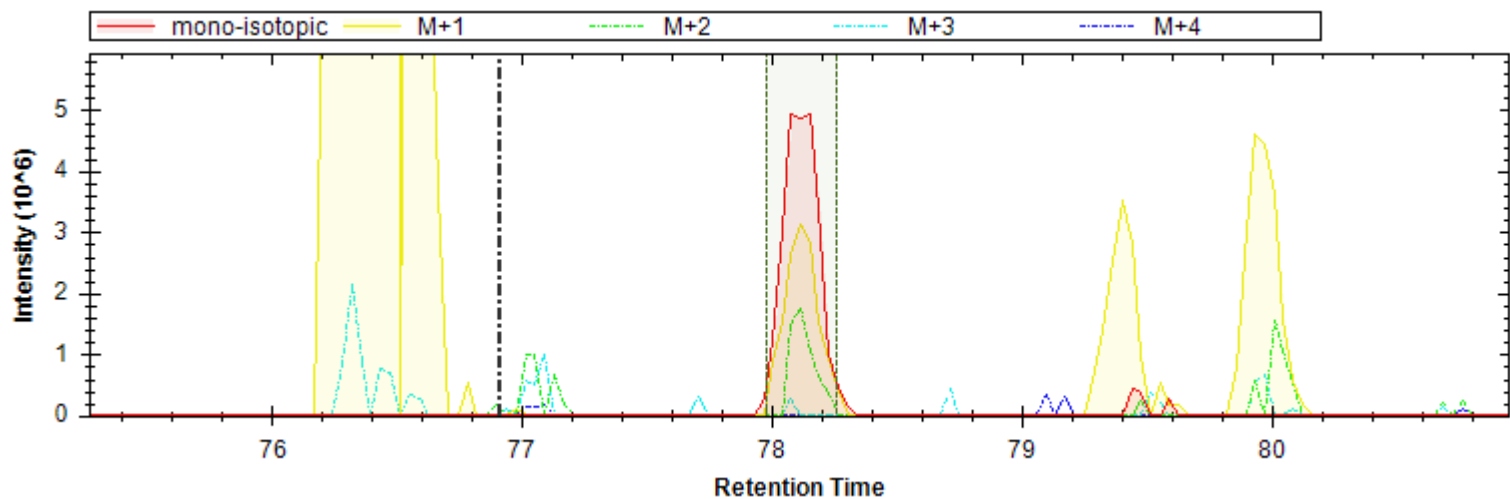

[y8+ -H3PO4] - 868.500 m/z	[b7+ -H3PO4] - 723.390 m/z	[y3+] - 345.213 m/z
[y8+] - 966.477 m/z	[y6+ -H3PO4] - 683.420 m/z	[y5+ -H3PO4] - 570.336 m/z
[y9++ -H3PO4] - 498.783 m/z	[b4+] - 385.183 m/z	[b6+] - 654.368 m/z
[y5+] - 668.313 m/z	[b9+ -H3PO4] - 921.490 m/z	[y8+ -H2O] - 948.466 m/z
[y7+ -H3PO4] - 811.479 m/z	[b9+ -NH3] - 1100.240 m/z	[y4+ -H3PO4] - 414.235 m/z