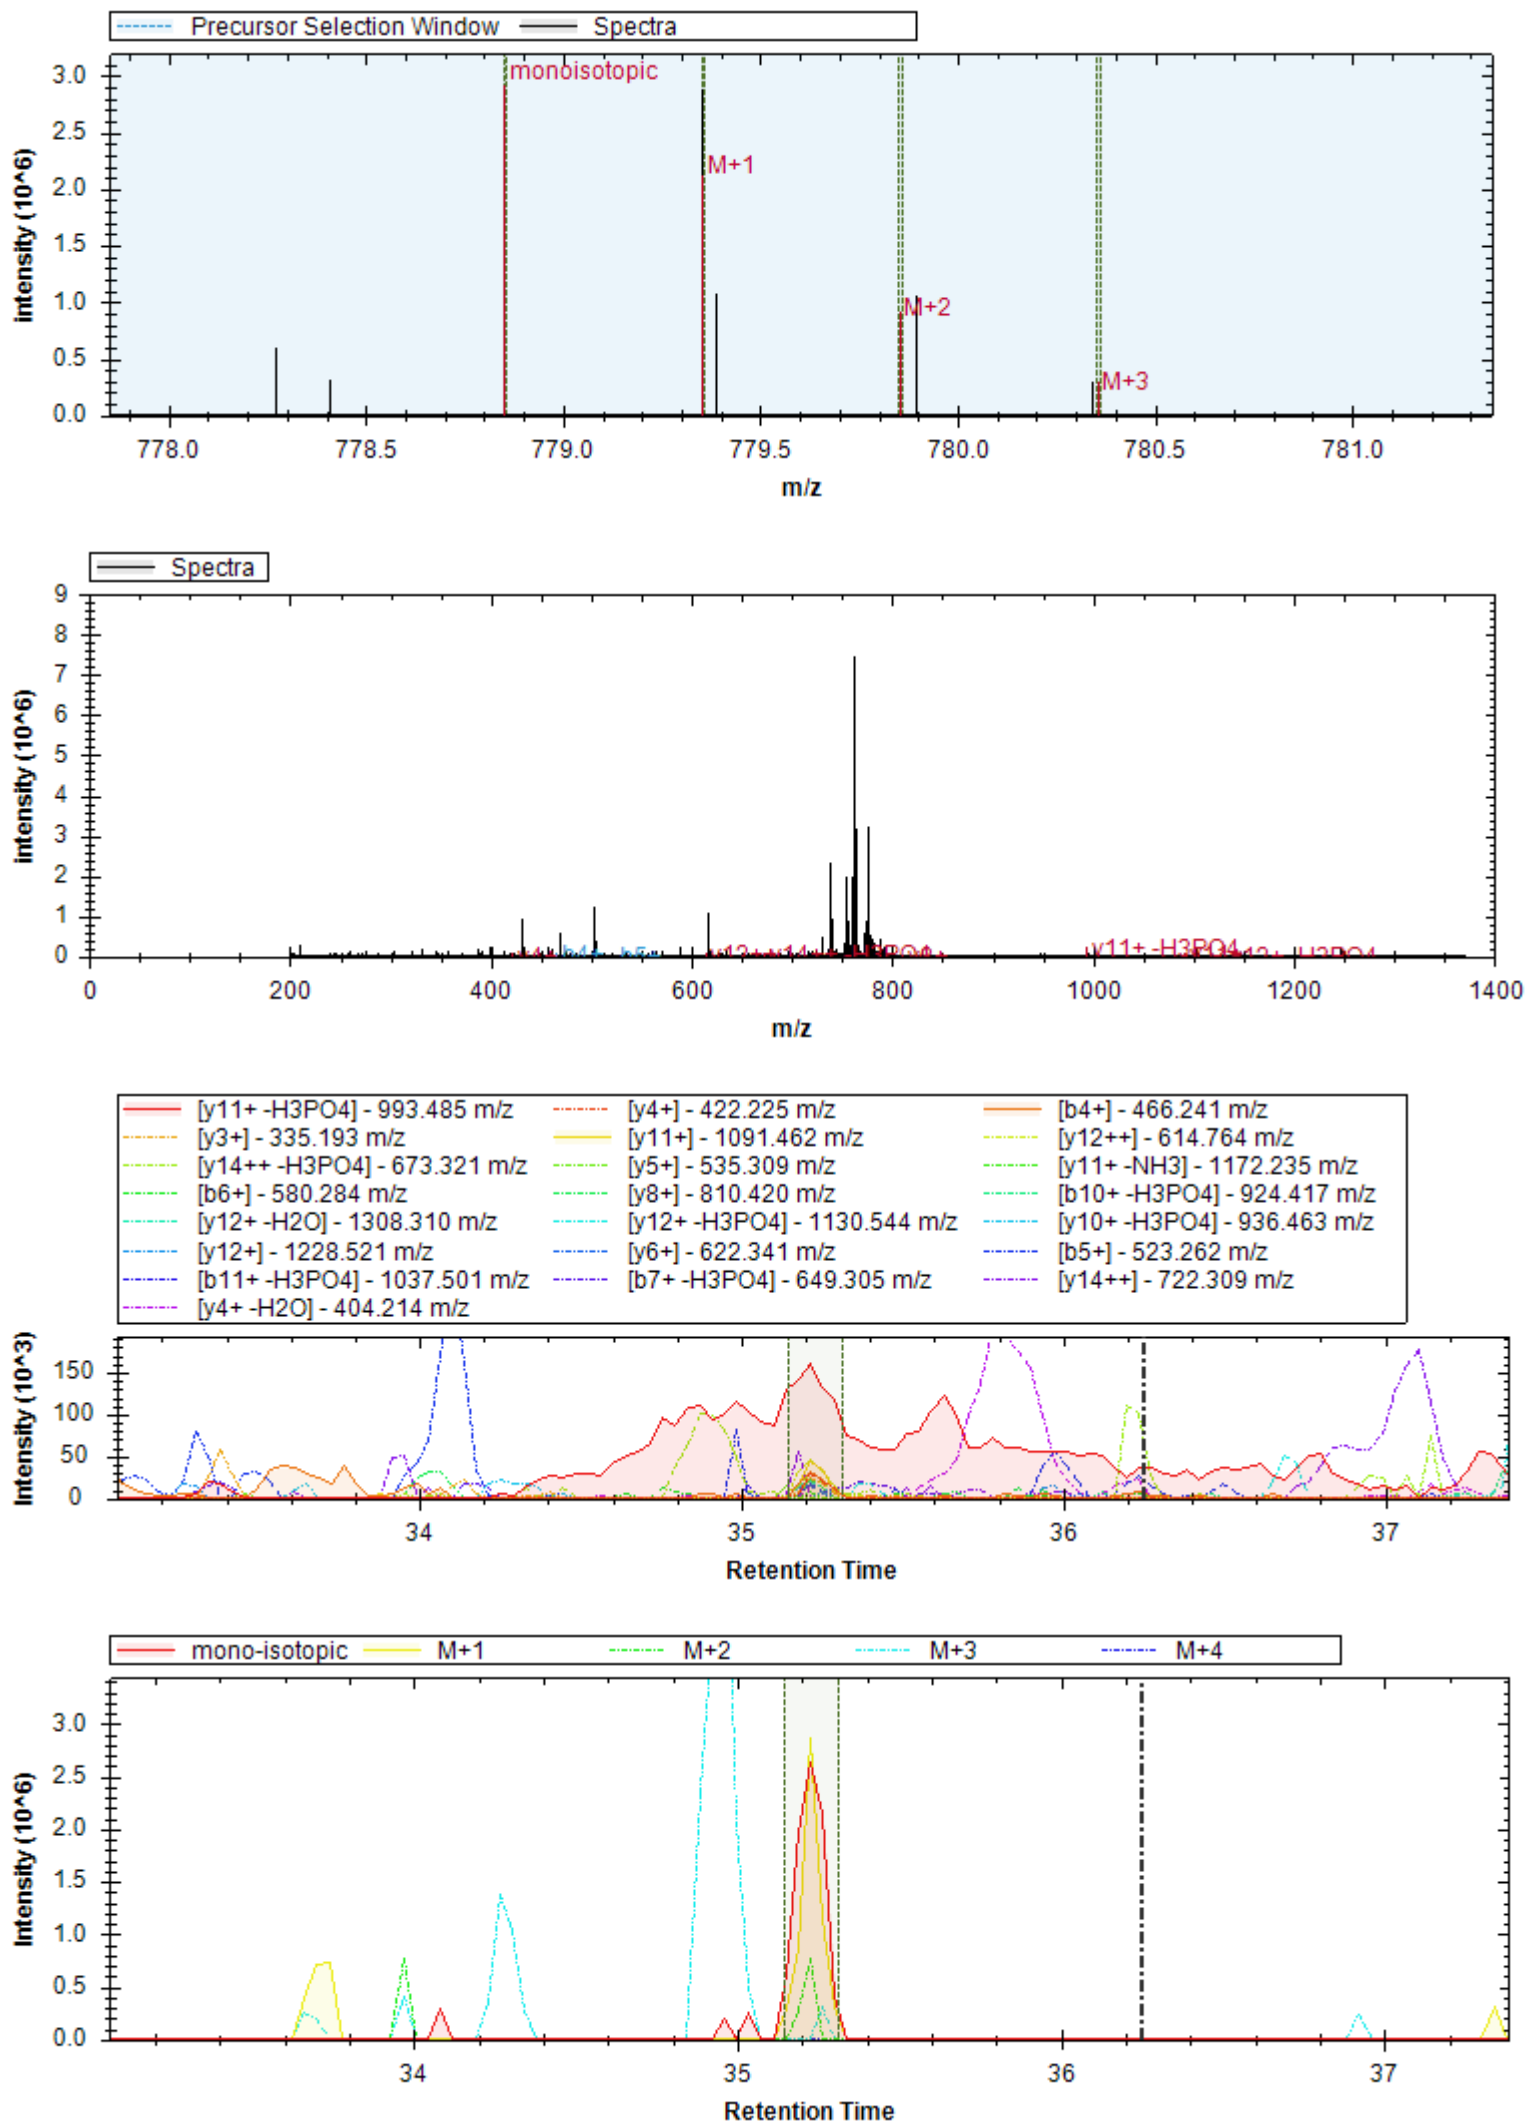

- | | | |
|-----------------------------|------------------------------|----------------------------|
| [y7+] - 671.347 m/z | [y10+ -H3PO4] - 894.443 m/z | [y4+] - 416.225 m/z |
| [y10+] - 992.420 m/z | [y10++] - 496.714 m/z | [b3+] - 308.124 m/z |
| [y11+ -H3PO4] - 981.475 m/z | [y12+ -H3PO4] - 1068.507 m/z | [y9+ -H3PO4] - 797.390 m/z |
| [y11++] - 540.230 m/z | [y11+] - 1079.452 m/z | [y7+ -H2O] - 653.337 m/z |
| [y8+ -H3PO4] - 740.369 m/z | [y12+] - 1166.484 m/z | [y10+ -H2O] - 1072.209 m/z |
| [b4+ -H2O] - 377.146 m/z | [y5+] - 517.273 m/z | [y10+ -NH3] - 975.393 m/z |
| [b4+] - 395.156 m/z | | |