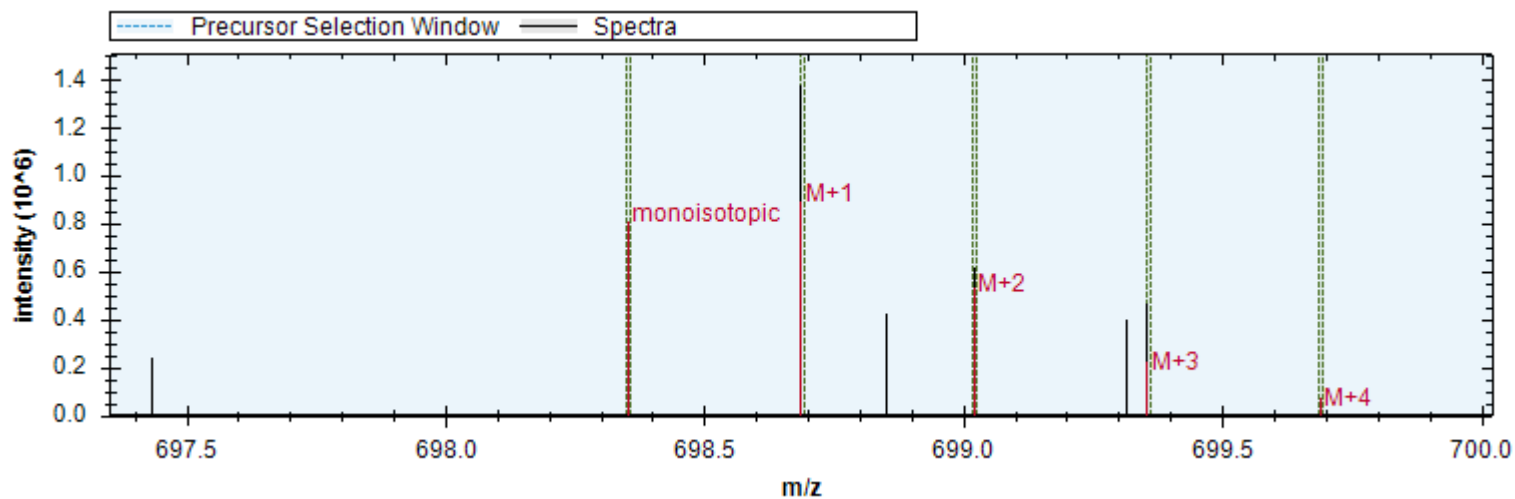

[y8+ -H3PO4] - 868.500 m/z	[b7+ -H3PO4] - 723.390 m/z	[y3+] - 345.213 m/z
[y8+] - 966.477 m/z	[y6+ -H3PO4] - 683.420 m/z	[y5+ -H3PO4] - 570.336 m/z
[y9++ -H3PO4] - 498.783 m/z	[b4+] - 385.183 m/z	[b6+] - 654.368 m/z
[y5+] - 668.313 m/z	[b9+ -H3PO4] - 921.490 m/z	[y8+ -H2O] - 948.466 m/z
[y7+ -H3PO4] - 811.479 m/z	[b9+ -NH3] - 1100.240 m/z	[y4+ -H3PO4] - 414.235 m/z