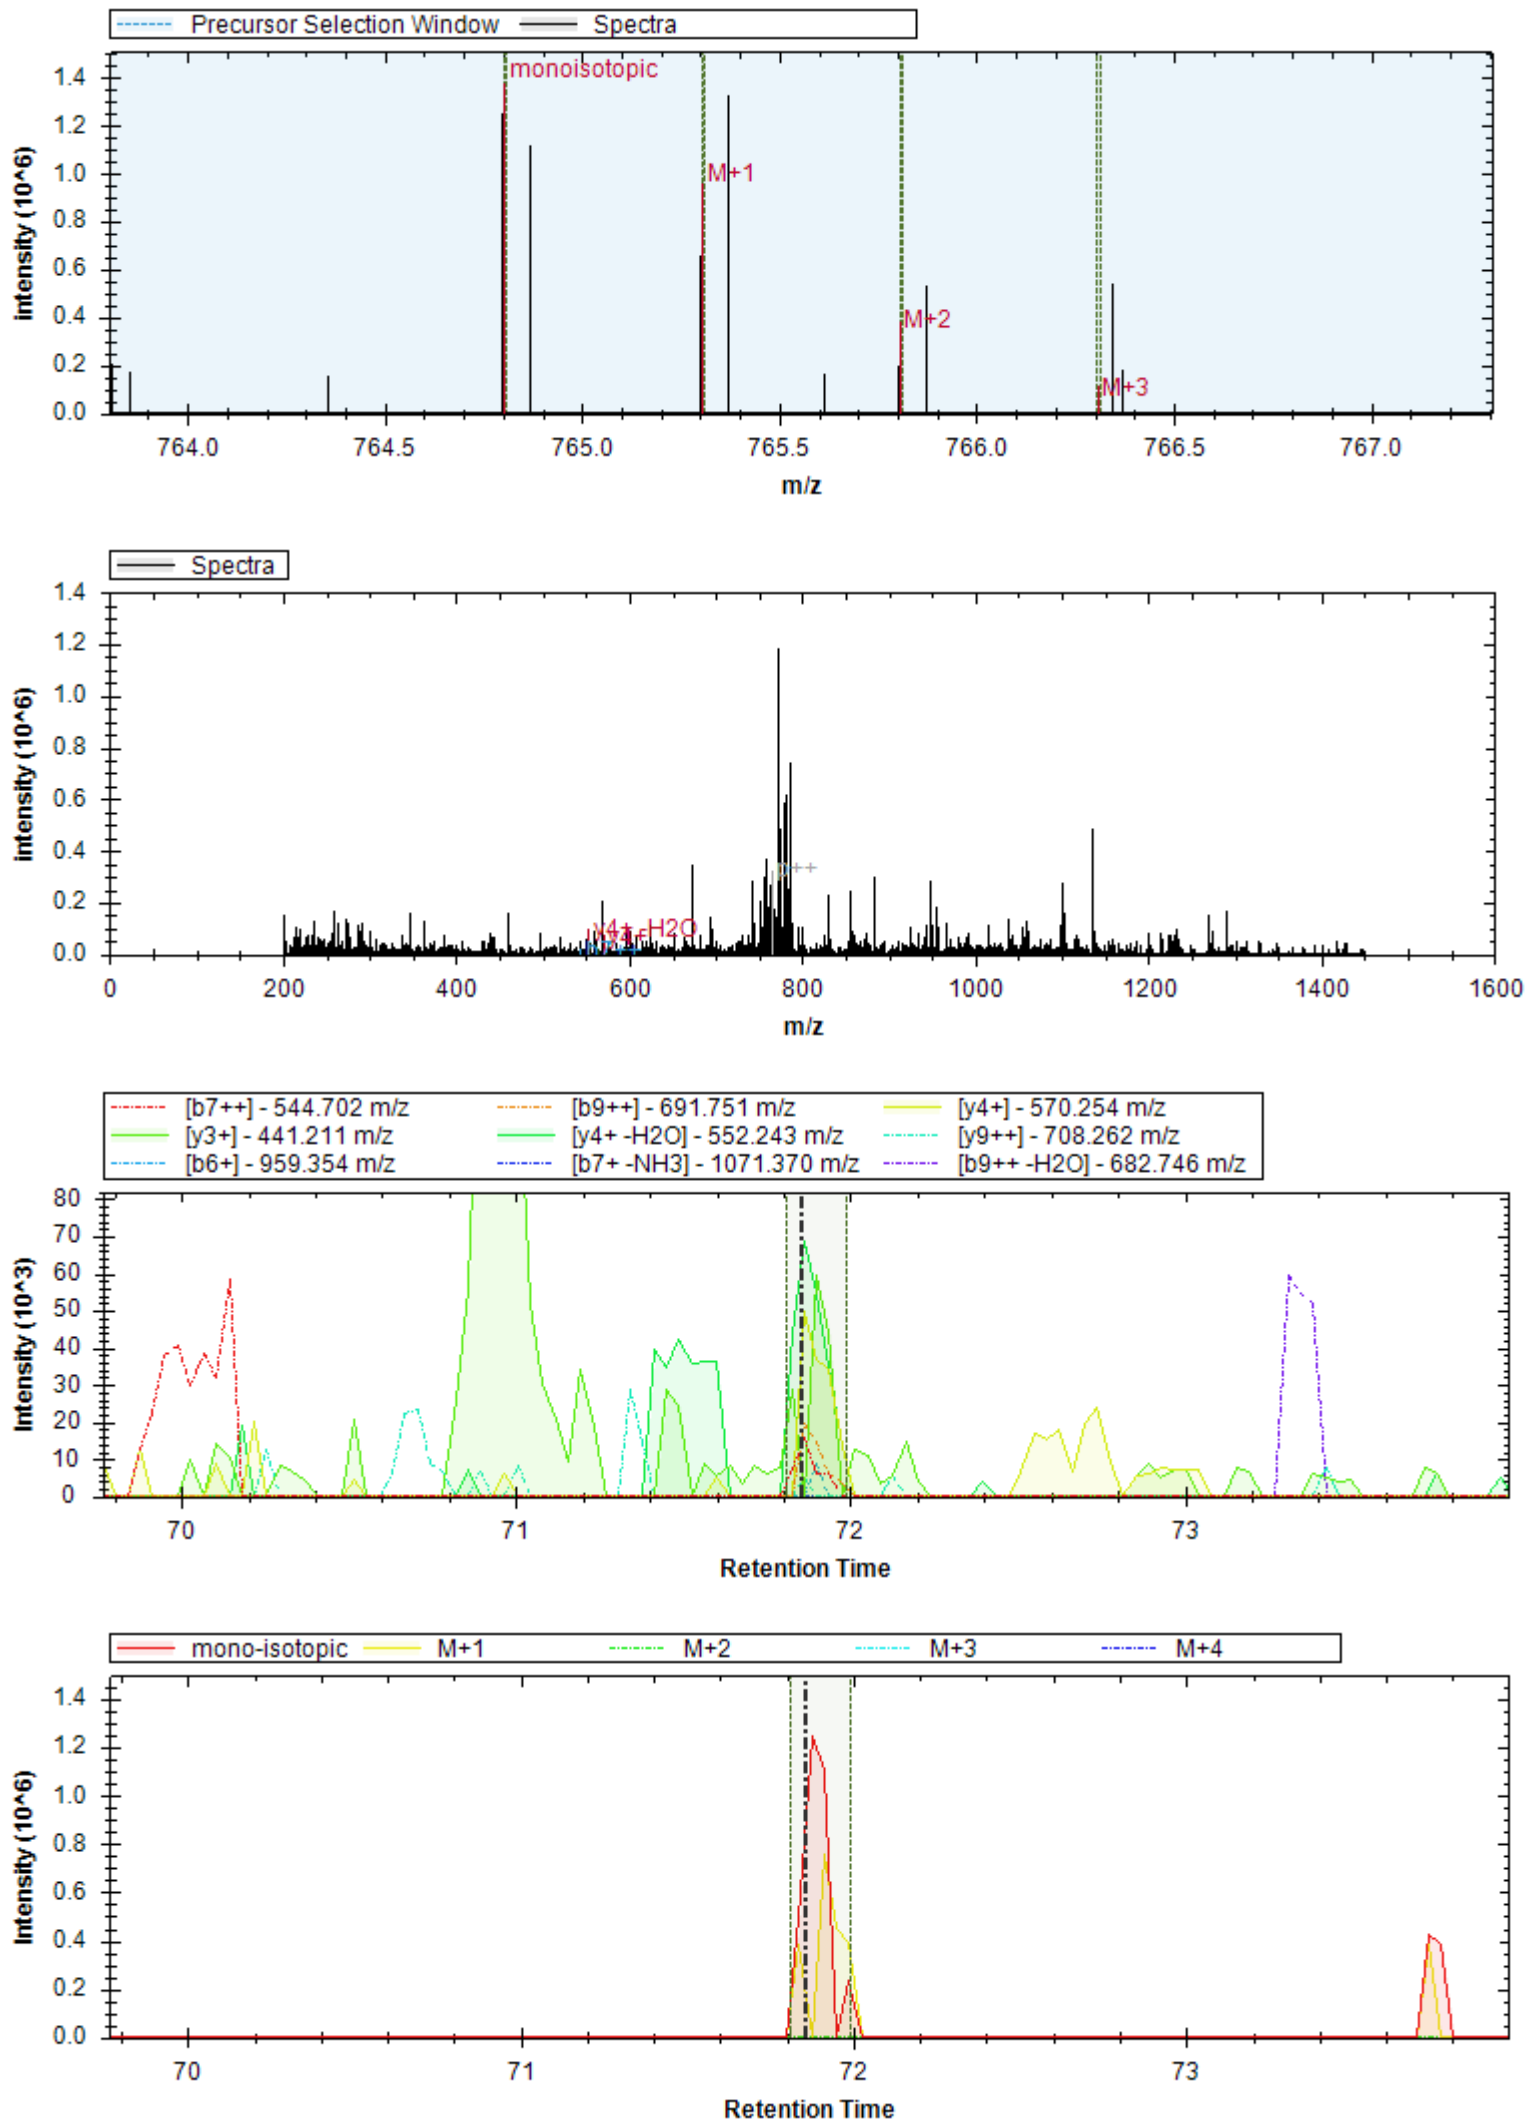

[y9+] - 873.431 m/z	[b7+] - 653.325 m/z	[b11+] - 1039.505 m/z
[b3+] - 315.130 m/z	[b8++] - 376.701 m/z	[y7+] - 705.341 m/z
[b4+] - 414.198 m/z	[b11++] - 520.256 m/z	[b7+ -H2O] - 635.315 m/z
[b8+] - 752.394 m/z	[b4+ -H2O] - 396.188 m/z	[y8+] - 776.379 m/z
[y4+] - 390.235 m/z	[y11+] - 1155.493 m/z	[y9++] - 437.219 m/z
[b12+] - 1110.543 m/z	[y6+] - 634.304 m/z	[b7+ -NH3] - 636.299 m/z
[y12+] - 1226.530 m/z	[b5+] - 511.251 m/z	[b11+ -NH3] - 1022.479 m/z
[b4+ -NH3] - 397.172 m/z	[b13+] - 1181.580 m/z	[b8+ -NH3] - 735.367 m/z
[y5+] - 505.262 m/z		