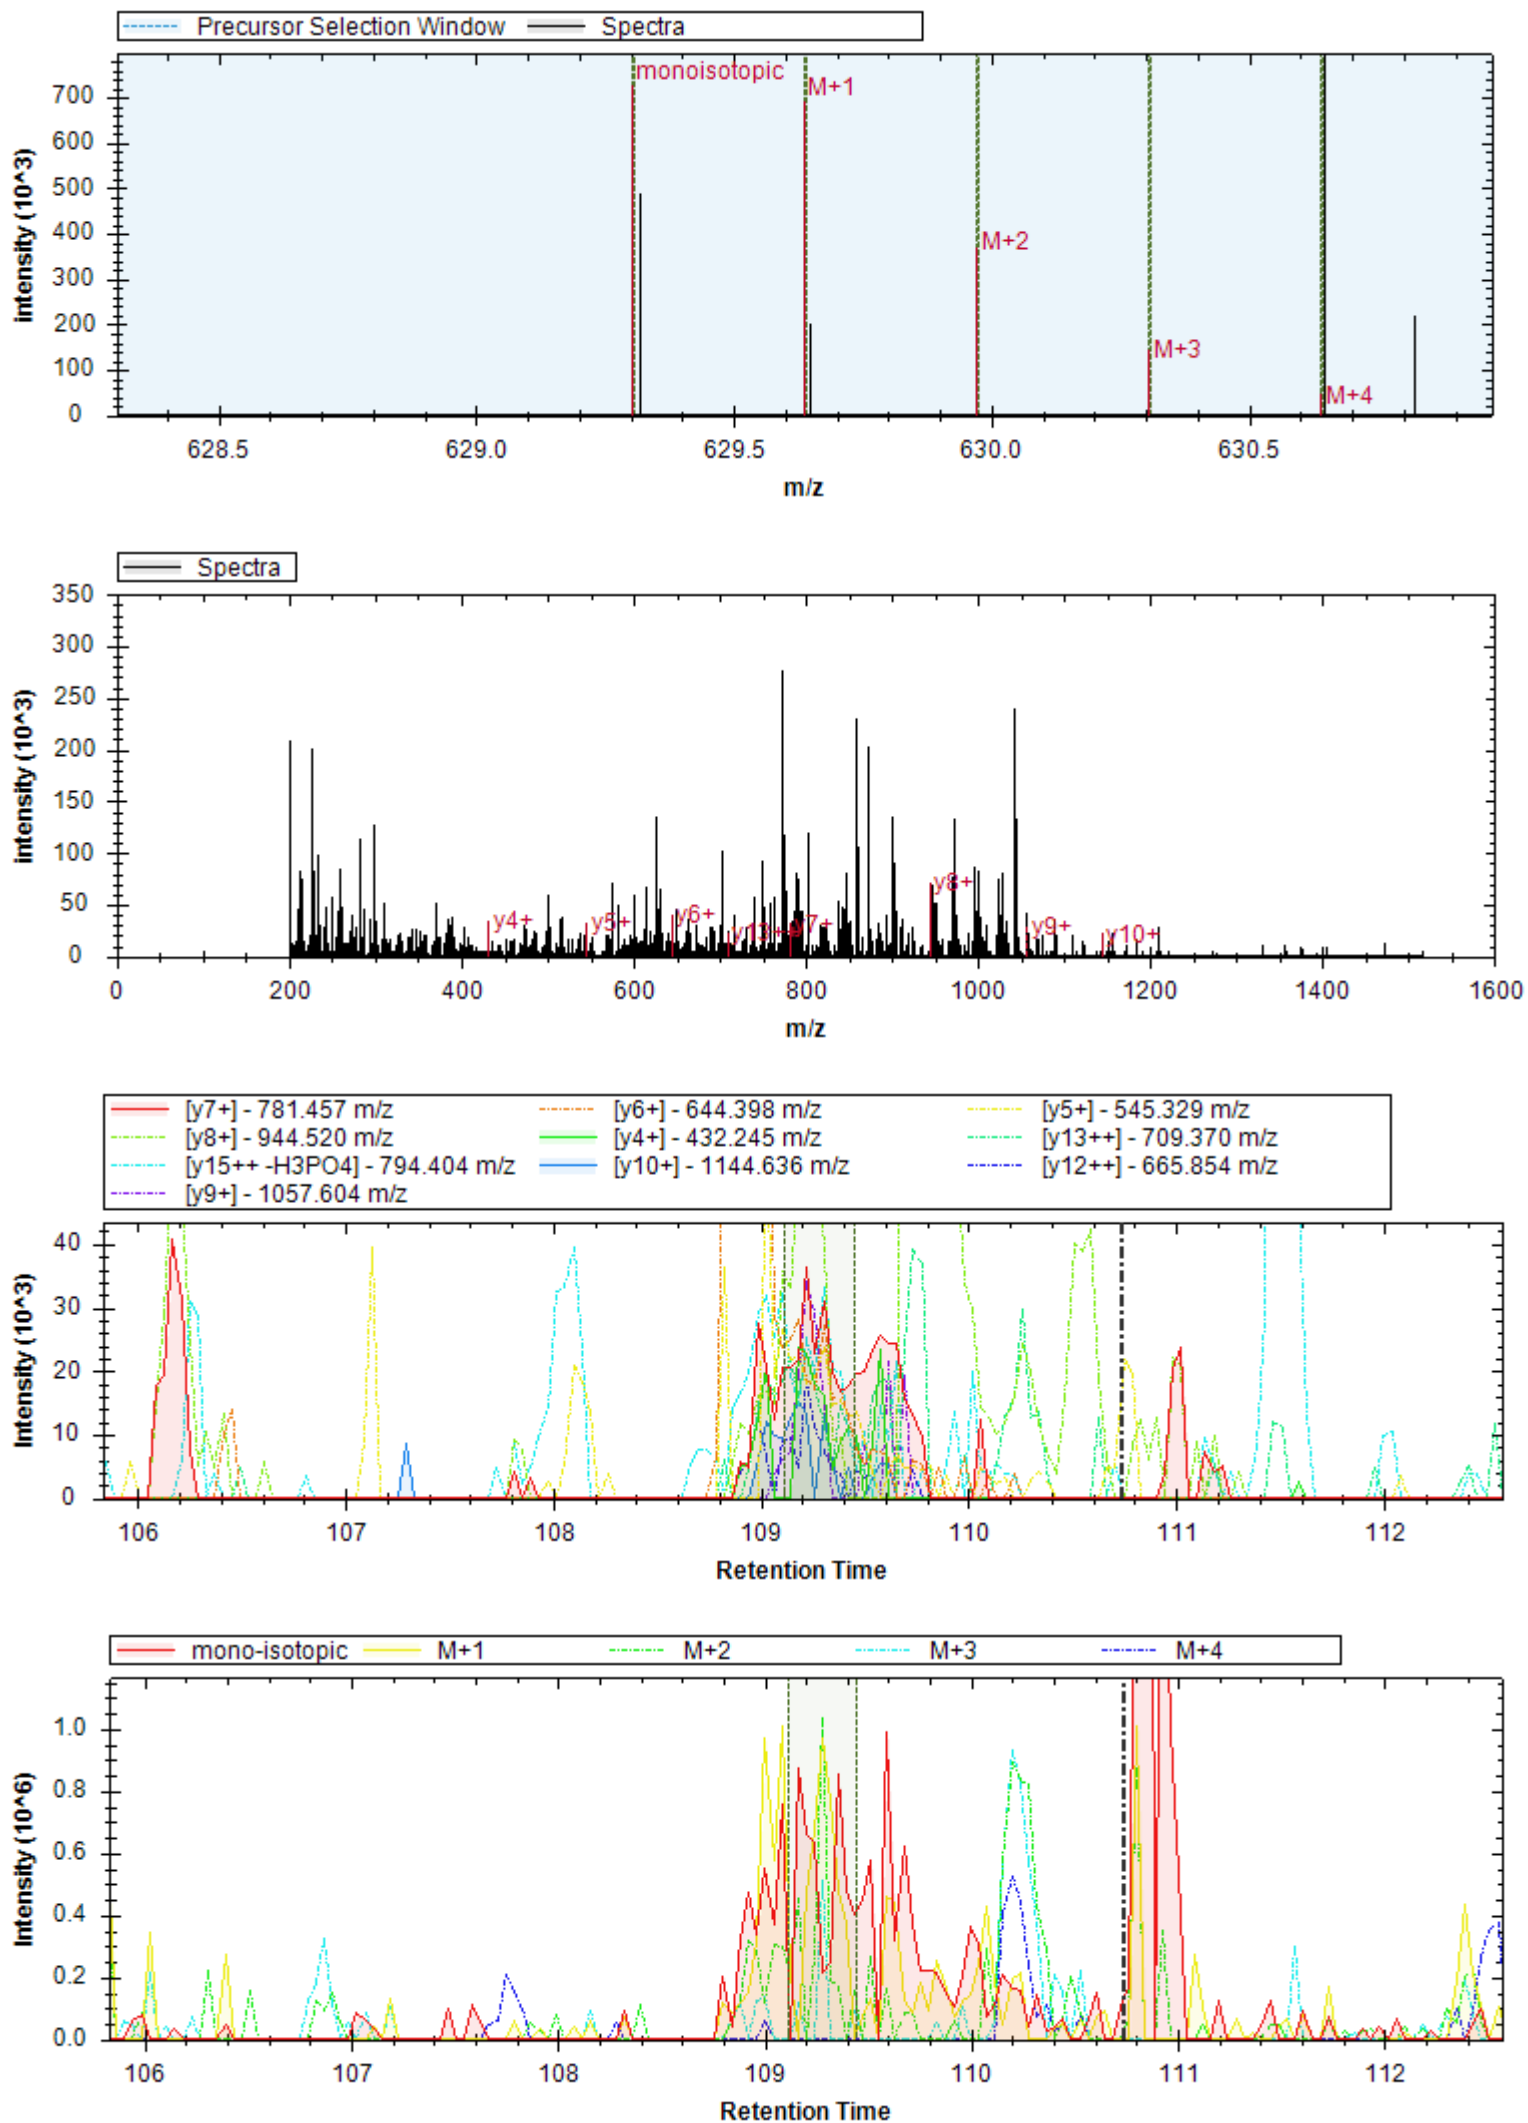

[y4+] - 459.256 m/z	[b6+ -H3PO4] - 632.315 m/z	[b6+] - 730.292 m/z
[b4+ -H3PO4] - 420.235 m/z	[y6+] - 671.336 m/z	[y4+ -NH3] - 442.230 m/z
[y4+ -H2O] - 441.246 m/z	[b8+ -H3PO4] - 843.411 m/z	[y3+] - 362.203 m/z
[b4+ -H2O] - 598.002 m/z	[y7+ -H3PO4] - 740.357 m/z	[b8+] - 941.388 m/z
[b9+ -H3PO4] - 944.458 m/z	[y8+ -H3PO4] - 837.410 m/z	