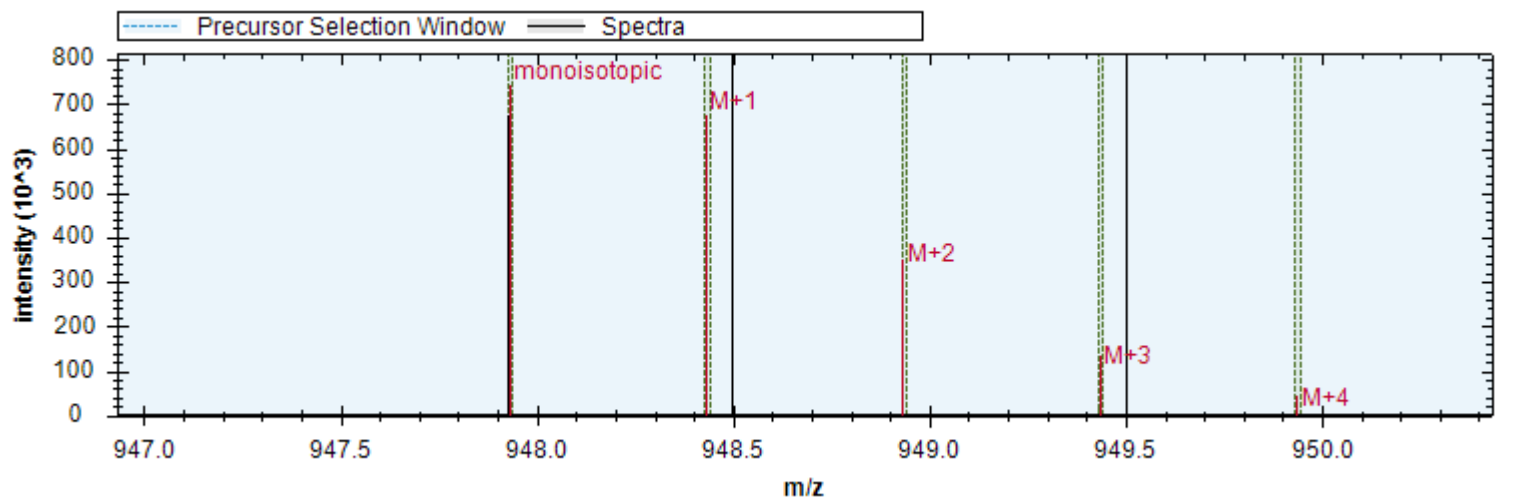

- | | | |
|-------------------------------|-------------------------------|------------------------------|
| [y20++ -H3PO4] - 1065.047 m/z | [y8+] - 959.460 m/z | [y8+ -H3PO4] - 861.483 m/z |
| [y19++ -H3PO4] - 1014.523 m/z | [y20++] - 1114.036 m/z | [y13+ -H3PO4] - 1426.769 m/z |
| [y4+] - 501.303 m/z | [y22++ -H3PO4] - 1143.092 m/z | [y22++] - 1192.081 m/z |
| [y13++] - 762.877 m/z | [y13+] - 1524.746 m/z | [y16++ -H3PO4] - 871.478 m/z |
| [y19++] - 1063.512 m/z | [b5+] - 398.240 m/z | [y21++] - 1163.570 m/z |
| [y7+ -H3PO4] - 764.430 m/z | [y8+ -H2O] - 941.449 m/z | [y8++] - 480.234 m/z |
| [y18++] - 1035.001 m/z | [y23++] - 1241.615 m/z | [y16++] - 920.466 m/z |
| [y12++ -H3PO4] - 665.362 m/z | [y17++] - 977.980 m/z | [b6+] - 499.288 m/z |
| [y15+ -H3PO4] - 1628.864 m/z | | |