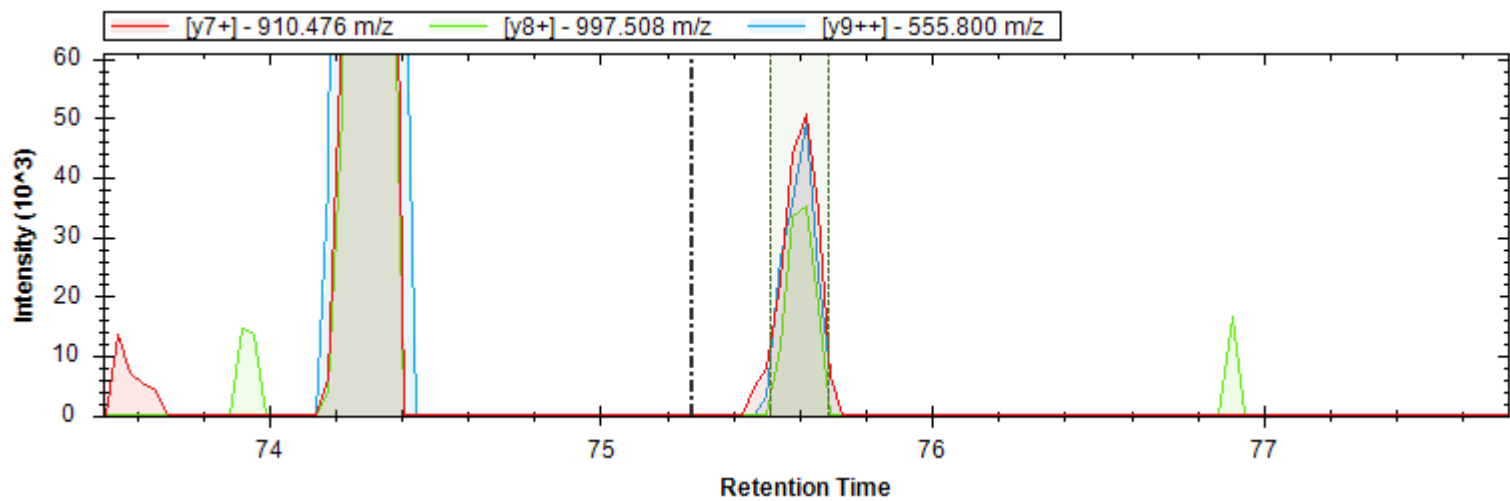

Fig4_MP-DIA-barrel-cortex-p54-1_MHRM.htrms

- | | | |
|------------------------------|------------------------------|----------------------------|
| [y14++ -H3PO4] - 703.909 m/z | [y13++ -H3PO4] - 668.391 m/z | [b6+ -H3PO4] - 608.388 m/z |
| [y9+] - 898.499 m/z | [b10++ -H3PO4] - 509.314 m/z | [y5+] - 489.267 m/z |
| [y6+] - 576.299 m/z | [y12++ -H3PO4] - 618.857 m/z | [y14++] - 752.898 m/z |
| [y8+] - 801.447 m/z | [y13++] - 717.379 m/z | [b10++] - 558.302 m/z |
| [y12++] - 667.845 m/z | [b6+] - 706.365 m/z | [y8++] - 401.227 m/z |
| [y9++] - 449.753 m/z | [y5+ -H2O] - 471.256 m/z | [y9+ -H2O] - 880.489 m/z |
| [y11++] - 618.311 m/z | [y3+] - 305.182 m/z | [y4+] - 392.214 m/z |
| [b5+] - 525.351 m/z | [y13++ -H2O] - 708.374 m/z | |