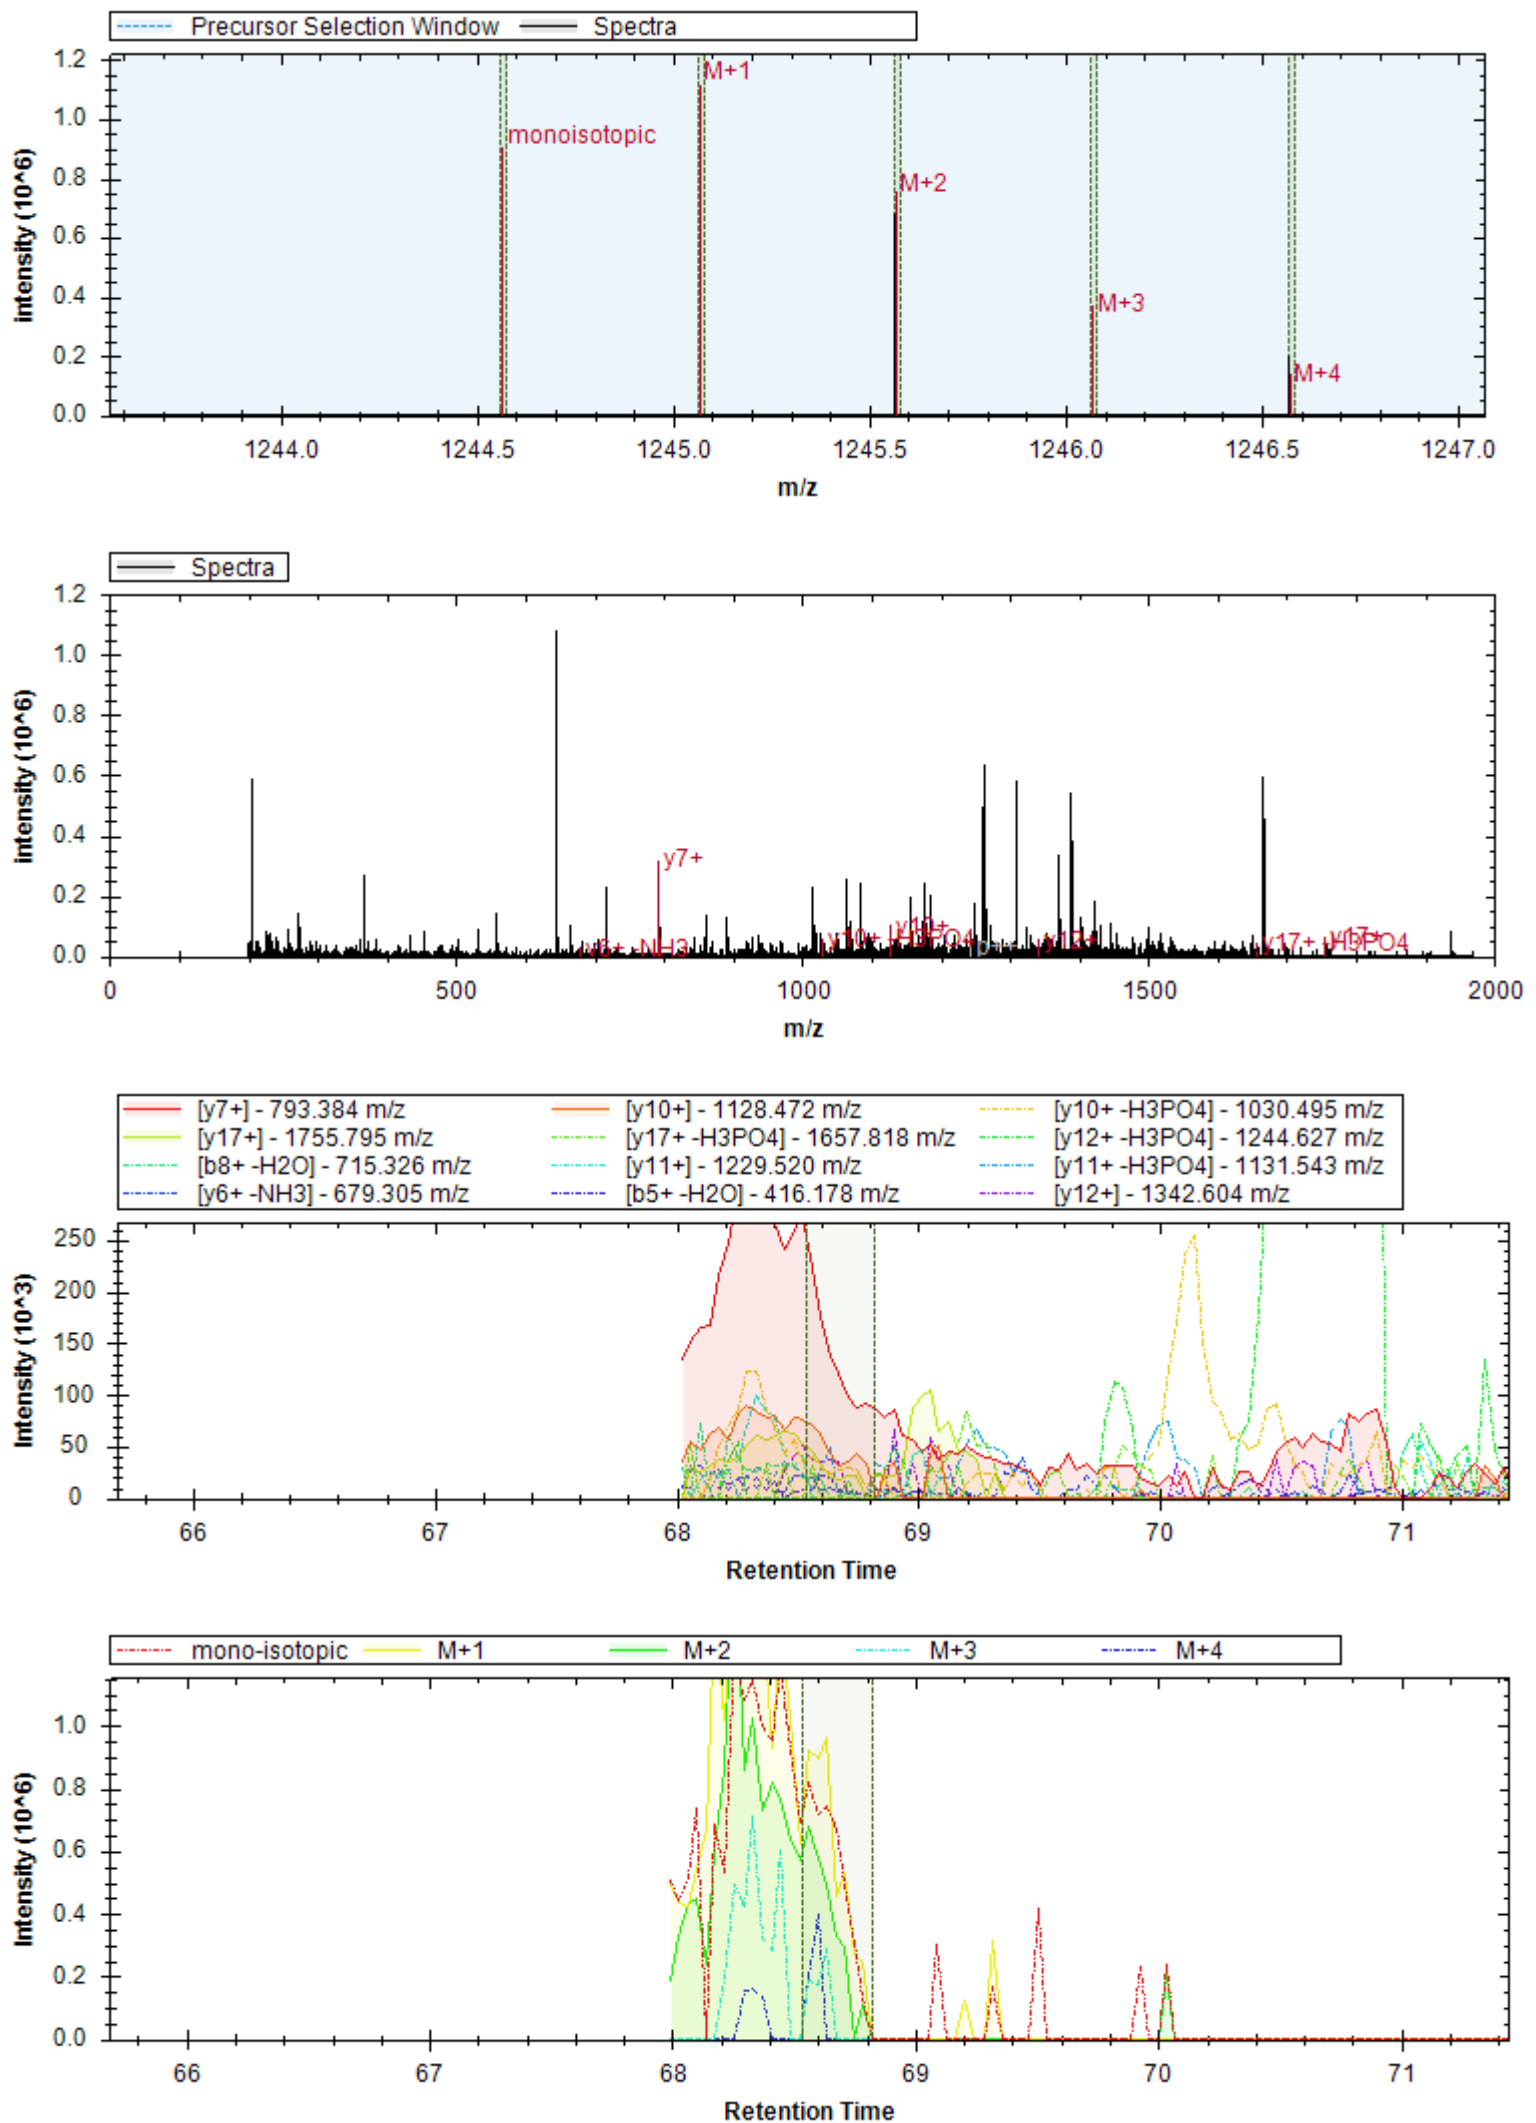

- | | | |
|----------------------------|----------------------------|------------------------------|
| [b14+] - 1310.634 m/z | [y3+] - 331.198 m/z | [b16+ -H3PO4] - 1466.687 m/z |
| [b13+] - 1239.596 m/z | [b7+] - 715.337 m/z | [b12+] - 1140.528 m/z |
| [y6+] - 656.265 m/z | [b15+] - 1397.666 m/z | [y12+ -H2O] - 1260.314 m/z |
| [b10+] - 998.454 m/z | [y12+] - 1180.525 m/z | [y4+] - 498.196 m/z |
| [y17++] - 854.899 m/z | [b16+ -H2O] - 1644.453 m/z | [b11+] - 1069.491 m/z |
| [y4+ -H3PO4] - 400.219 m/z | [b15+ -H2O] - 1379.655 m/z | [y5+ -H3PO4] - 487.251 m/z |
| [y9+] - 897.408 m/z | [y4+ -NH3] - 578.969 m/z | [y3+ -H2O] - 313.187 m/z |
| [y5+] - 585.228 m/z | [y6+ -H3PO4] - 558.288 m/z | [b16+ -NH3] - 1645.437 m/z |
| [y8+] - 826.371 m/z | | |