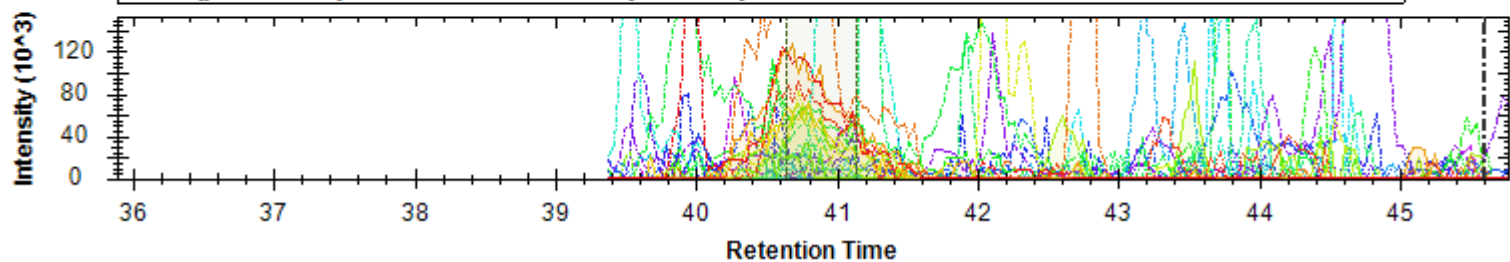

[y12++ -H3PO4] - 559.796 m/z	[y11+ -H3PO4] - 1021.531 m/z	[y11+] - 1119.508 m/z
[y12++] - 608.784 m/z	[y5+] - 579.254 m/z	[y5+ -H3PO4] - 481.277 m/z
[y9+] - 893.413 m/z	[y9+ -H3PO4] - 795.436 m/z	[y12++ -H2O] - 599.779 m/z
[y7+] - 751.339 m/z	[y8+] - 822.376 m/z	[y6+] - 650.291 m/z
[y8+ -H3PO4] - 724.399 m/z	[y7+ -H3PO4] - 653.362 m/z	[y10+ -H3PO4] - 924.479 m/z
[b5+ -NH3] - 492.209 m/z	[y6+ -H3PO4] - 552.314 m/z	[b3+] - 309.156 m/z
[y9+ -H2O] - 875.402 m/z	[y11+ -H2O] - 1199.298 m/z	[b5+] - 509.235 m/z
[y3+ -H3PO4] - 313.187 m/z	[b4+ -NH3] - 421.172 m/z