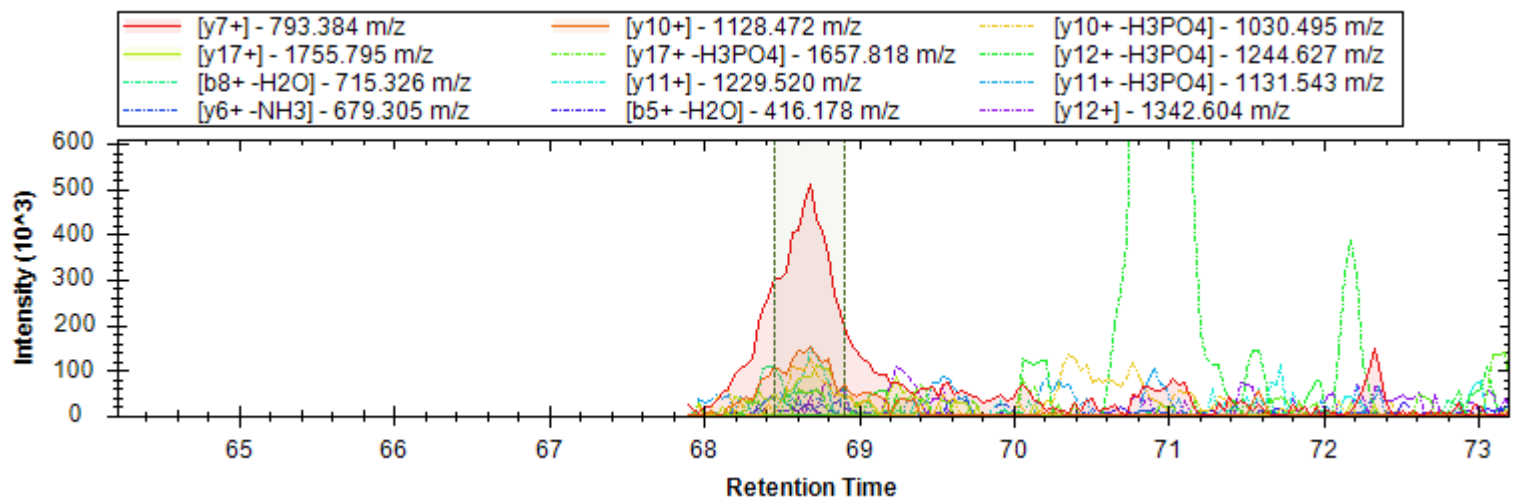

[y3+] - 369.225 m/z	[y13+] - 1329.532 m/z	[y10+] - 1058.415 m/z
[y9+] - 971.383 m/z	[y11+] - 1145.447 m/z	[y8+] - 884.351 m/z
[y10+ -H3PO4] - 960.438 m/z	[y13+ -H3PO4] - 1231.555 m/z	[y8+ -H3PO4] - 786.374 m/z
[y12+] - 1232.479 m/z	[y7+] - 797.319 m/z	[b5+] - 418.157 m/z
[b4+] - 361.135 m/z	[y14++] - 693.780 m/z	[y10+ -H2O] - 1138.204 m/z
[y16++] - 794.810 m/z		