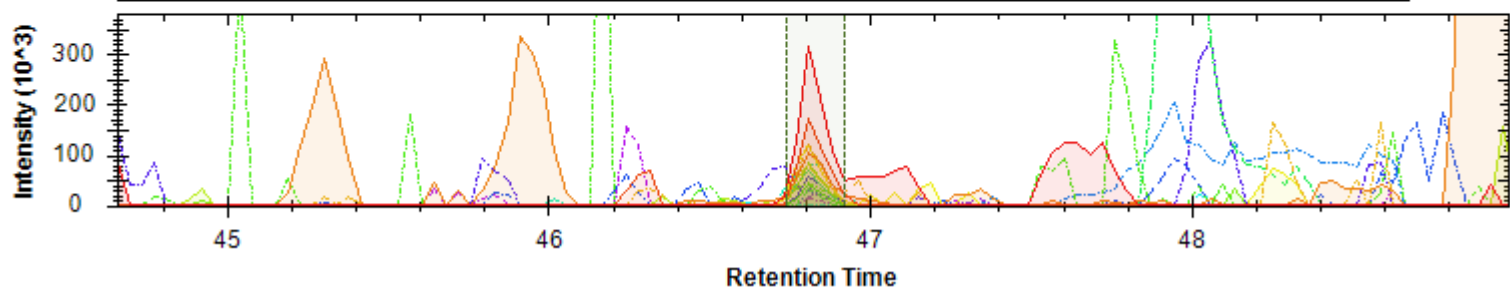

[b6+] - 658.378 m/z	[y4+] - 482.283 m/z	[y3+] - 345.225 m/z
[b7+] - 821.442 m/z	[y8+] - 850.489 m/z	[y6+] - 652.389 m/z
[y5+] - 581.352 m/z	[b5+] - 521.320 m/z	[y12+++] - 424.875 m/z
[y7+] - 753.437 m/z	[b9+] - 989.532 m/z	[b3+] - 367.245 m/z
[b8++] - 459.751 m/z	[y11+ -H2O] - 1255.346 m/z	[b6+ -NH3] - 641.352 m/z
[b11++ -H3PO4] - 573.296 m/z	[y12++] - 636.809 m/z	[y9+ -H3PO4] - 919.511 m/z
[y10+ -H3PO4] - 1006.543 m/z	[y4+ -NH3] - 465.257 m/z