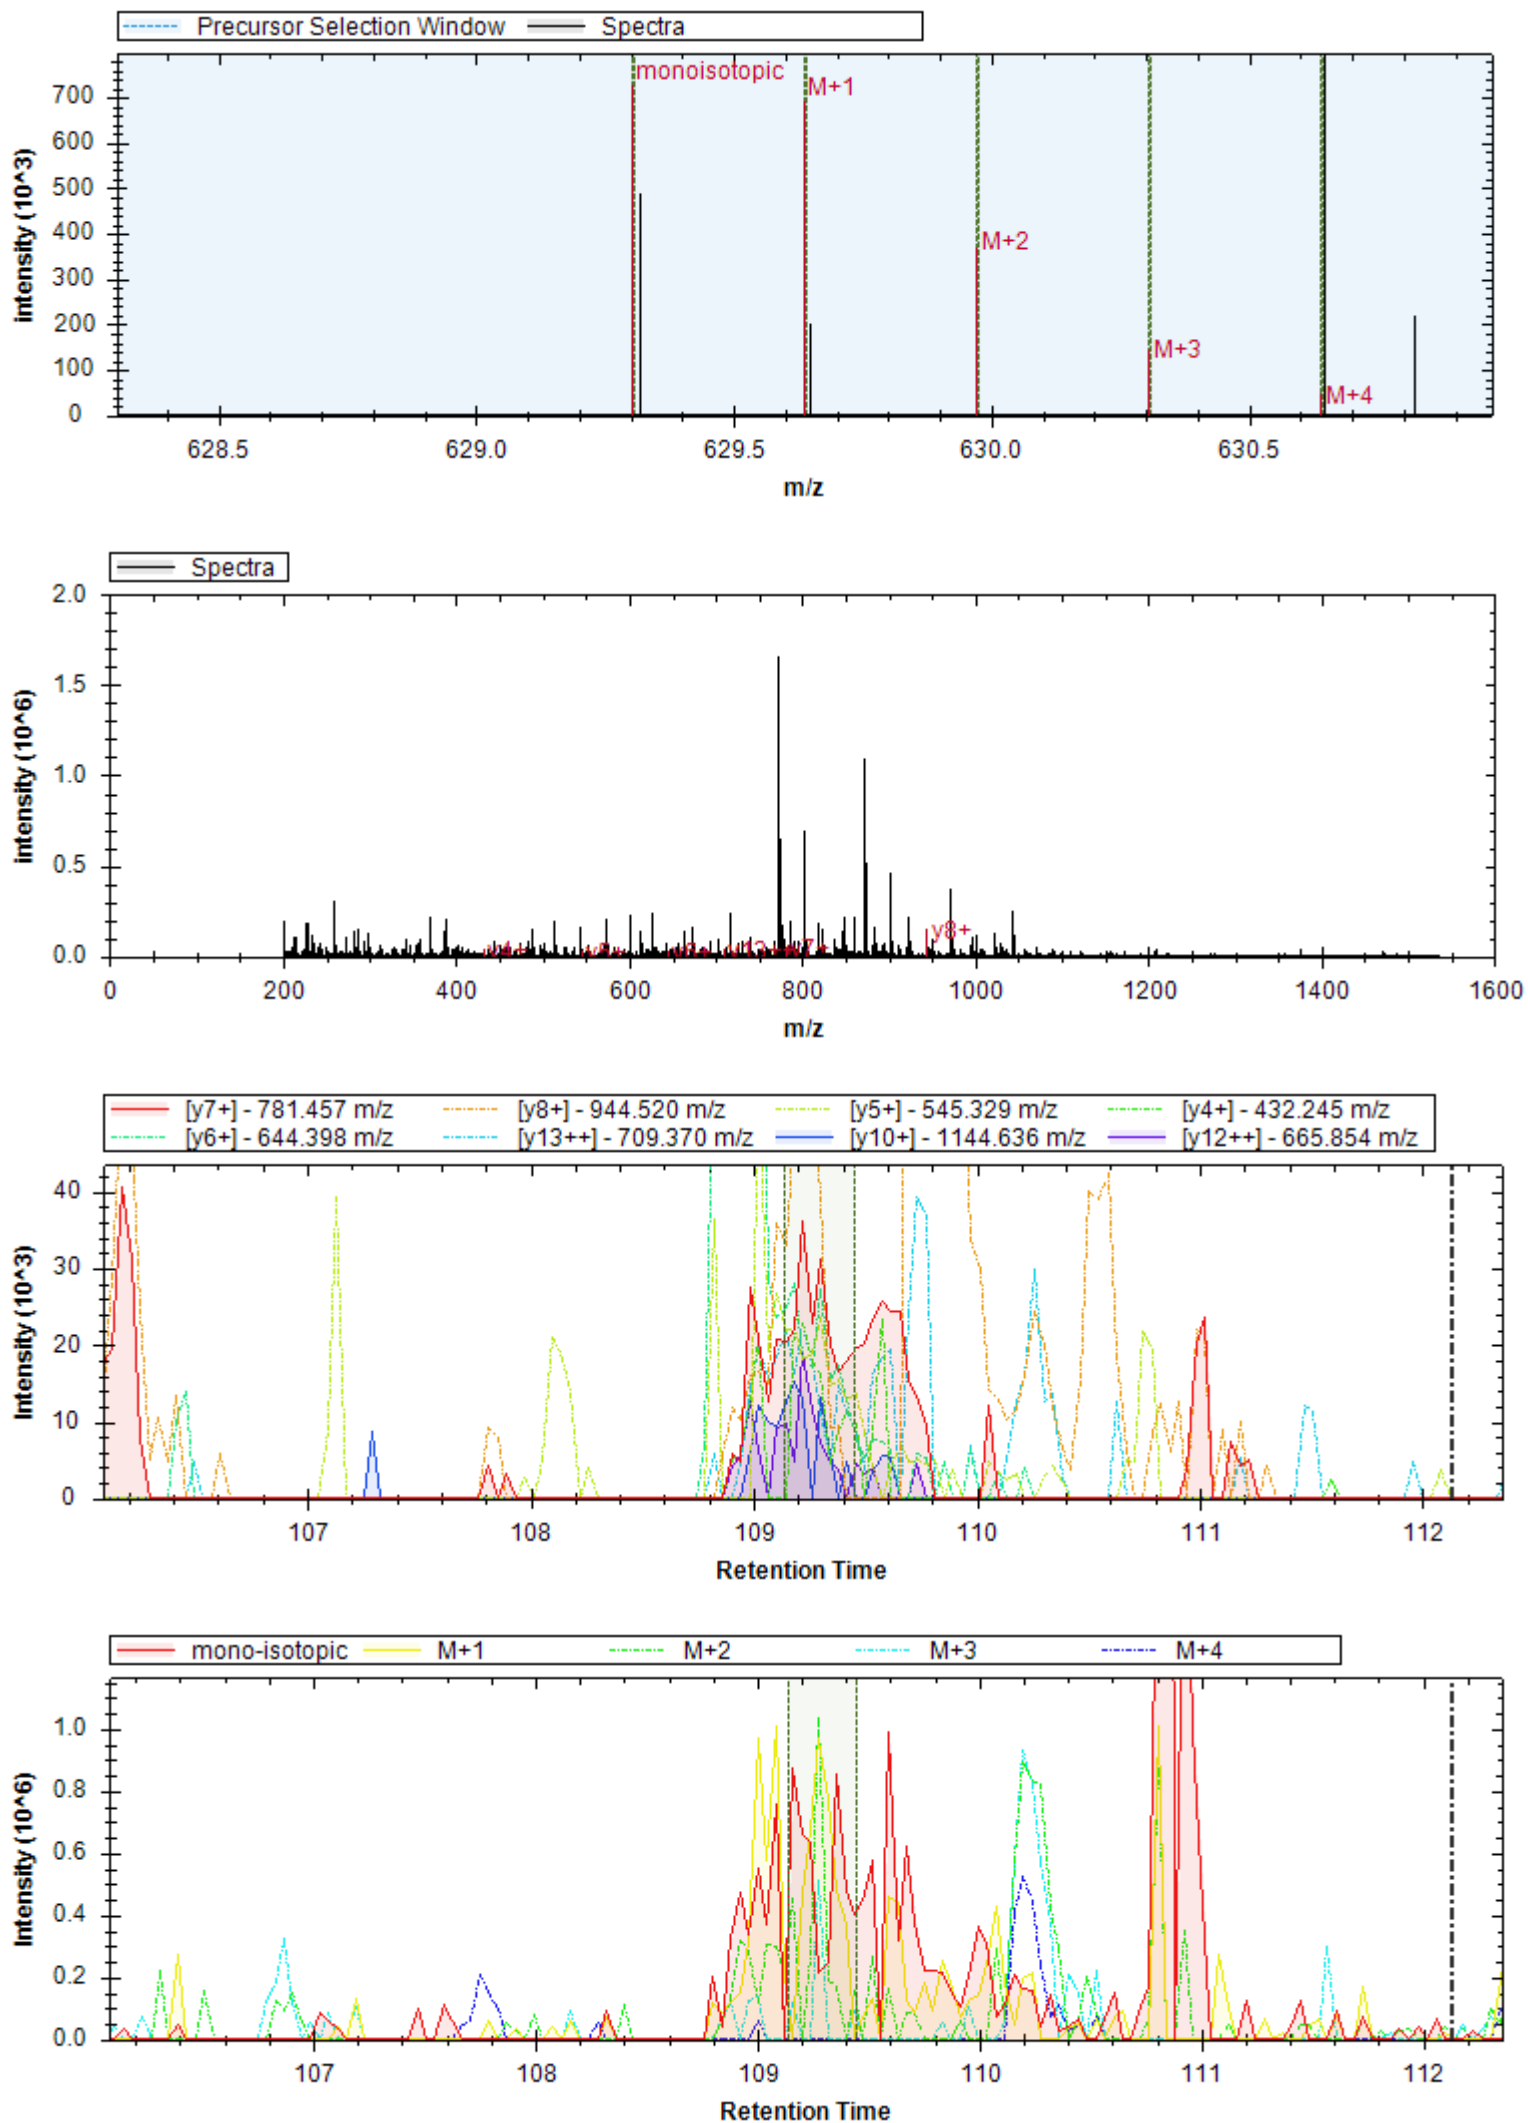

[y4+] - 459.256 m/z	[b6+ -H3PO4] - 632.315 m/z	[b6+] - 730.292 m/z
[b4+ -H3PO4] - 420.235 m/z	[y6+] - 671.336 m/z	[y4+ -NH3] - 442.230 m/z
[y4+ -H2O] - 441.246 m/z	[b8+ -H3PO4] - 843.411 m/z	[y3+] - 362.203 m/z
[b4+ -H2O] - 598.002 m/z	[y7+ -H3PO4] - 740.357 m/z	[b8+] - 941.388 m/z
[b9+ -H3PO4] - 944.458 m/z	[y8+ -H3PO4] - 837.410 m/z	