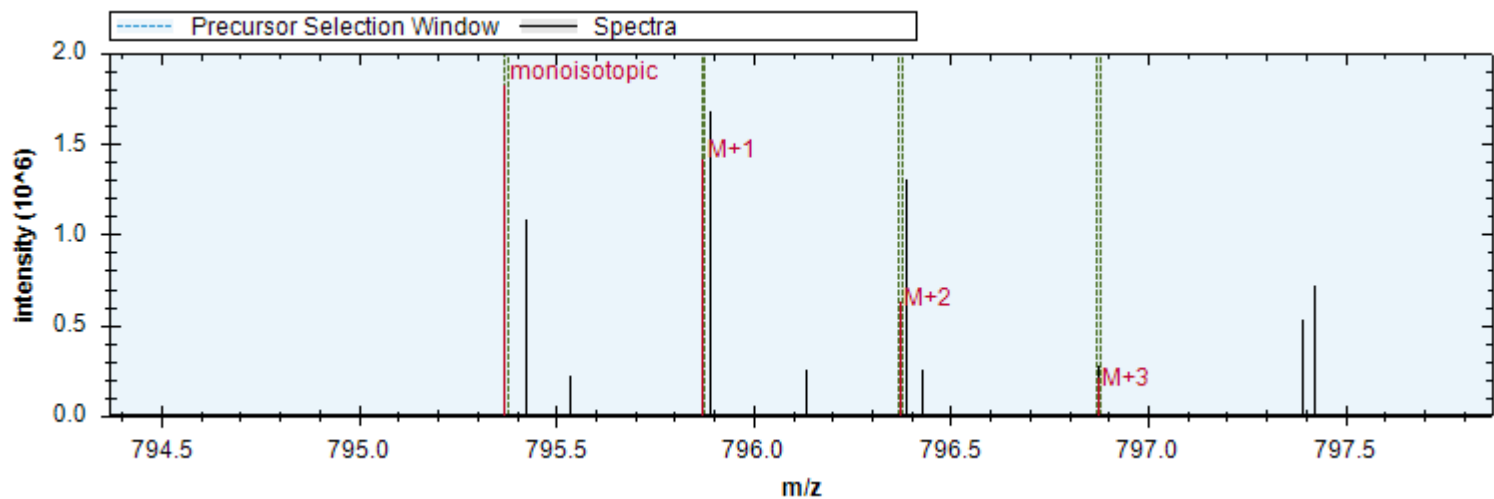

- | | | |
|-----------------------------|------------------------------|----------------------------|
| [y7+] - 671.347 m/z | [y10+ -H3PO4] - 894.443 m/z | [y4+] - 416.225 m/z |
| [y10+] - 992.420 m/z | [y10++] - 496.714 m/z | [b3+] - 308.124 m/z |
| [y11+ -H3PO4] - 981.475 m/z | [y12+ -H3PO4] - 1068.507 m/z | [y9+ -H3PO4] - 797.390 m/z |
| [y11++] - 540.230 m/z | [y11+] - 1079.452 m/z | [y7+ -H2O] - 653.337 m/z |
| [y8+ -H3PO4] - 740.369 m/z | [y12+] - 1166.484 m/z | [y10+ -H2O] - 1072.209 m/z |
| [b4+ -H2O] - 377.146 m/z | [y5+] - 517.273 m/z | [y10+ -NH3] - 975.393 m/z |
| [b4+] - 395.156 m/z | | |