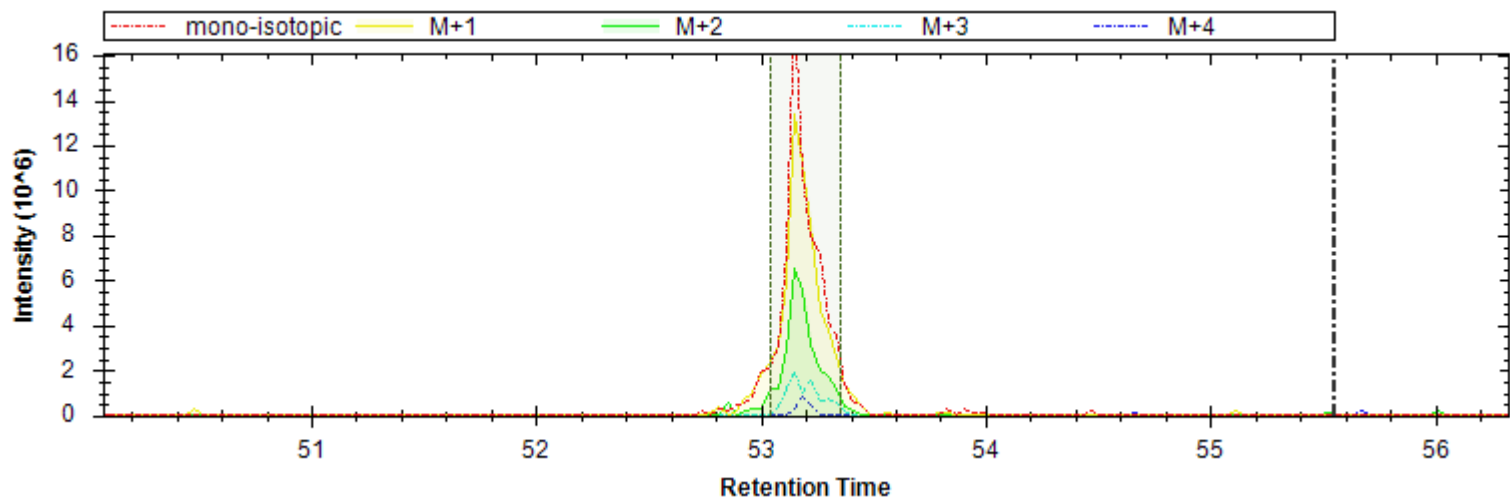

[b6+ -H3PO4] - 636.419 m/z	[y14++ -H3PO4] - 729.943 m/z	[y13++ -H3PO4] - 694.425 m/z
[y9++ - 461.772 m/z	[y9+ - 922.536 m/z	[y5+ - 513.303 m/z
[y12++ -H3PO4] - 637.883 m/z	[y6+ - 600.335 m/z	[y10++ - 552.278 m/z
[y14++ - 778.932 m/z	[y13++ - 743.413 m/z	[b6+ - 734.396 m/z
[y8+ - 825.483 m/z	[y6+ -H2O] - 582.325 m/z	[y3+ - 345.213 m/z
[y9+ -H2O] - 904.525 m/z	[y5+ -H2O] - 495.293 m/z	[y7+ - 728.430 m/z
[y12++ - 686.871 m/z	[y14++ -H2O] - 769.926 m/z	[y3+ -H2O] - 327.203 m/z
[y8++ - 413.245 m/z	[b10++ - 572.318 m/z	[b10++ -H3PO4] - 523.330 m/z