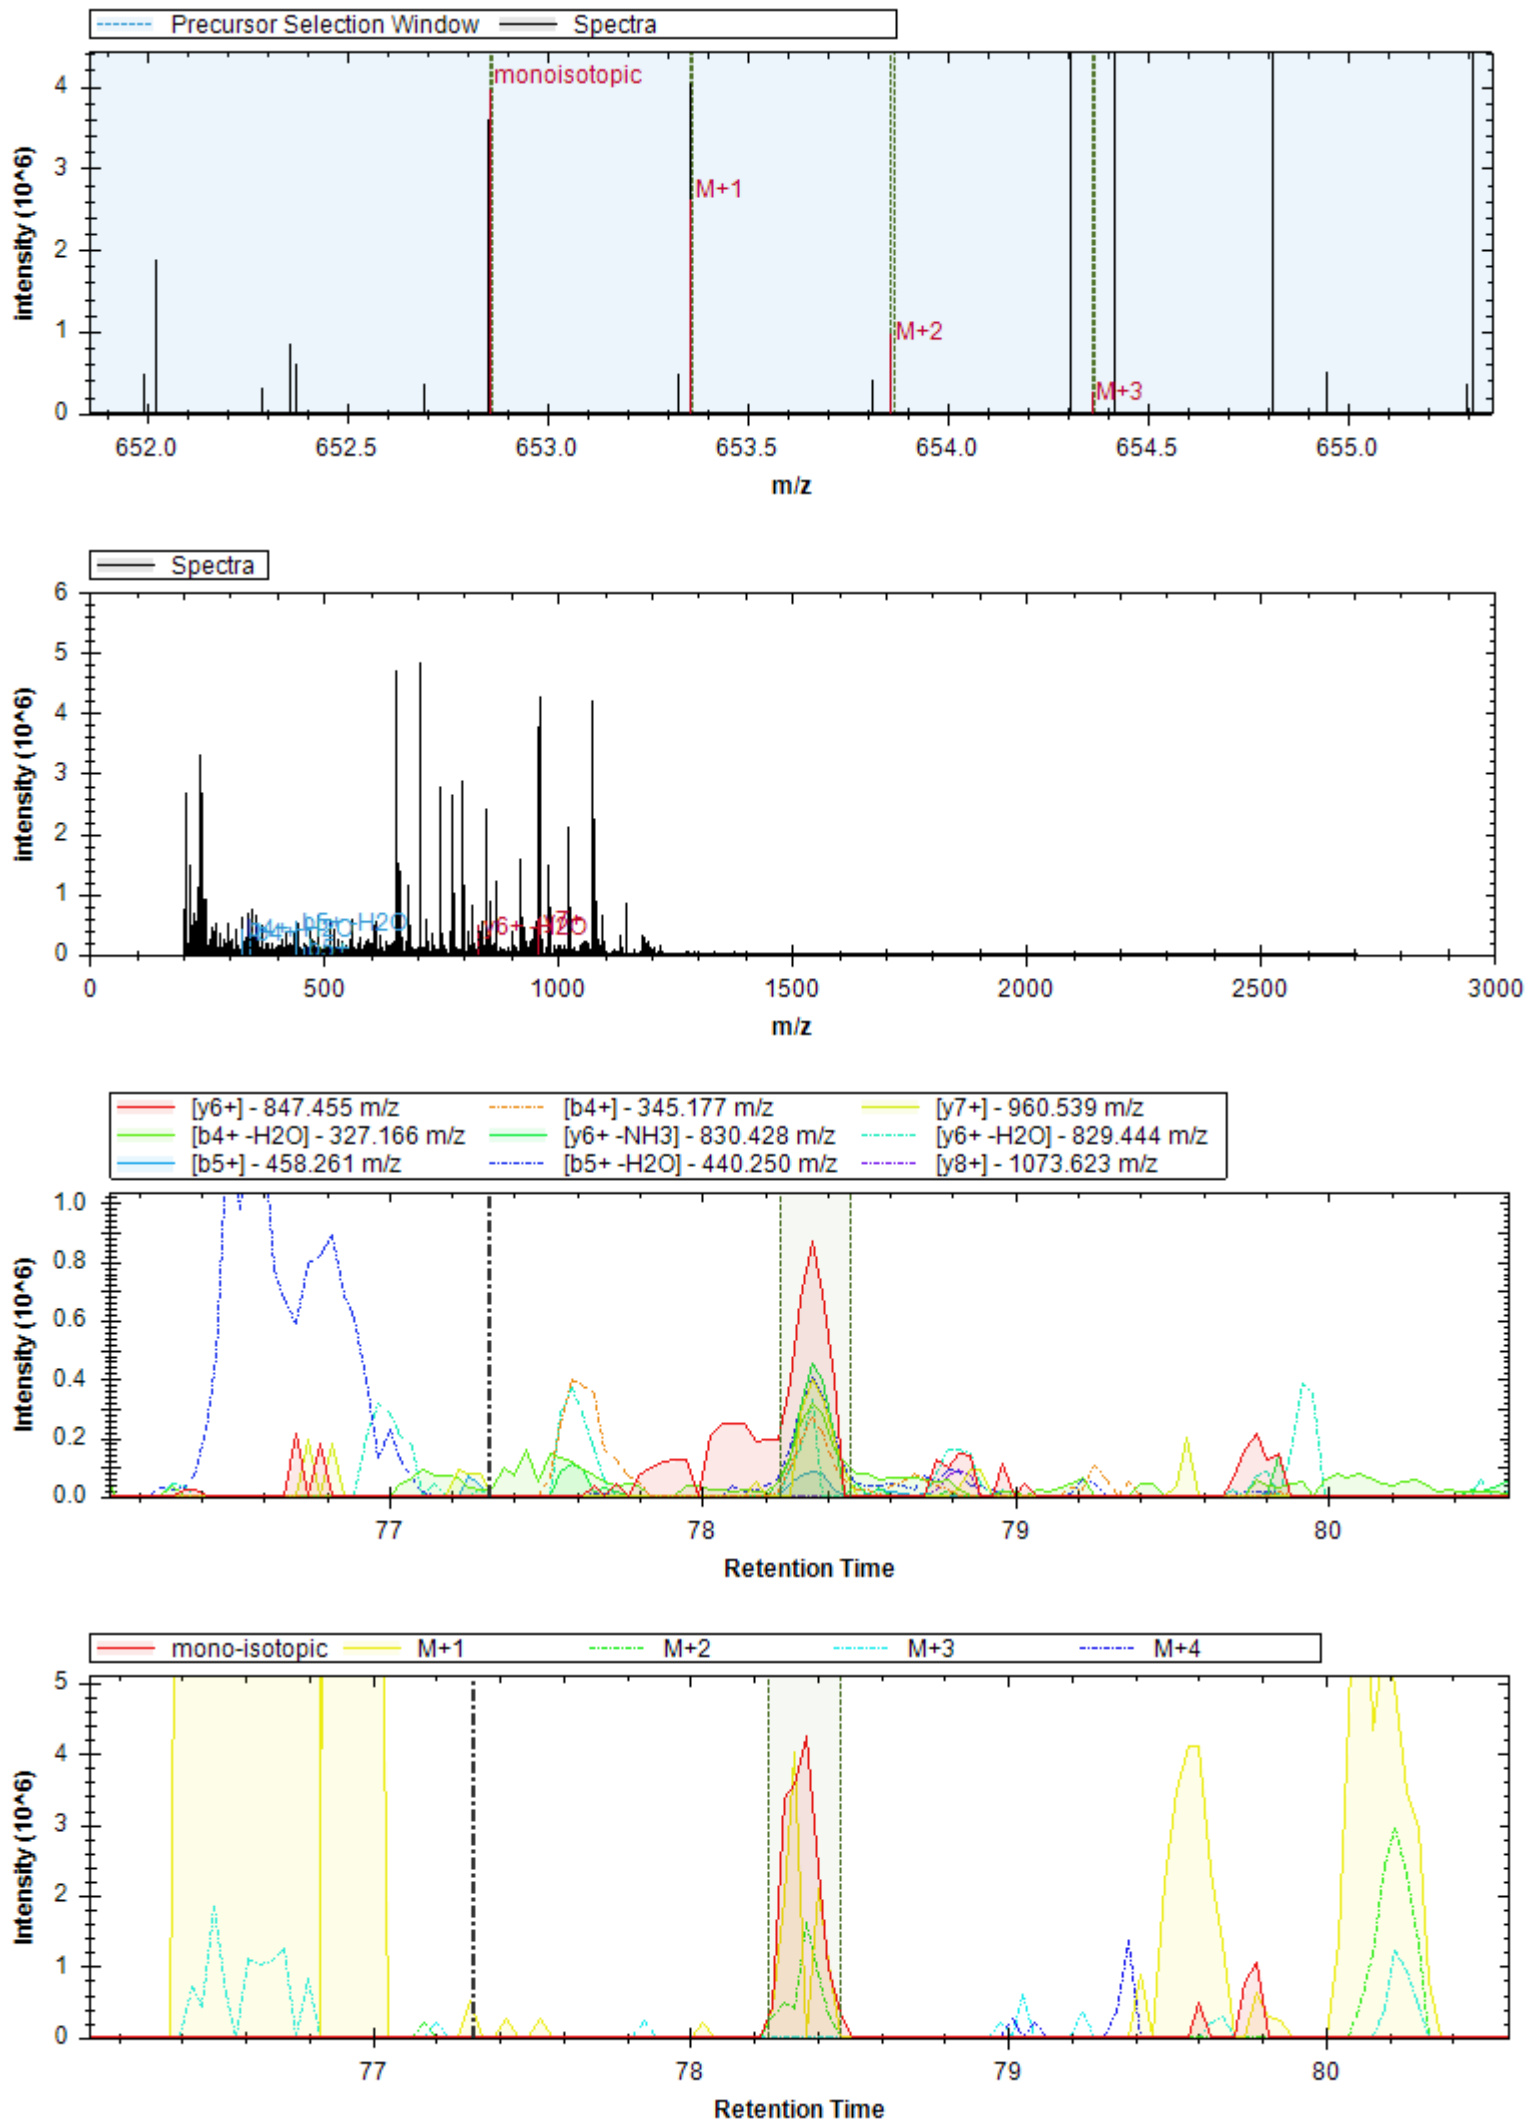

[b6+ -H3PO4] - 636.419 m/z	[y14++ -H3PO4] - 729.943 m/z	[y13++ -H3PO4] - 694.425 m/z
[y9++] - 461.772 m/z	[y9+] - 922.536 m/z	[y5+] - 513.303 m/z
[y12++ -H3PO4] - 637.883 m/z	[y6+] - 600.335 m/z	[y10++] - 552.278 m/z
[y14++] - 778.932 m/z	[y13++] - 743.413 m/z	[b6+] - 734.396 m/z
[y8+] - 825.483 m/z	[y6+ -H2O] - 582.325 m/z	[y3+] - 345.213 m/z
[y9+ -H2O] - 904.525 m/z	[y5+ -H2O] - 495.293 m/z	[y7+] - 728.430 m/z
[y12++] - 686.871 m/z	[y14++ -H2O] - 769.926 m/z	[y3+ -H2O] - 327.203 m/z
[y8++] - 413.245 m/z	[b10++] - 572.318 m/z	[b10++ -H3PO4] - 523.330 m/z