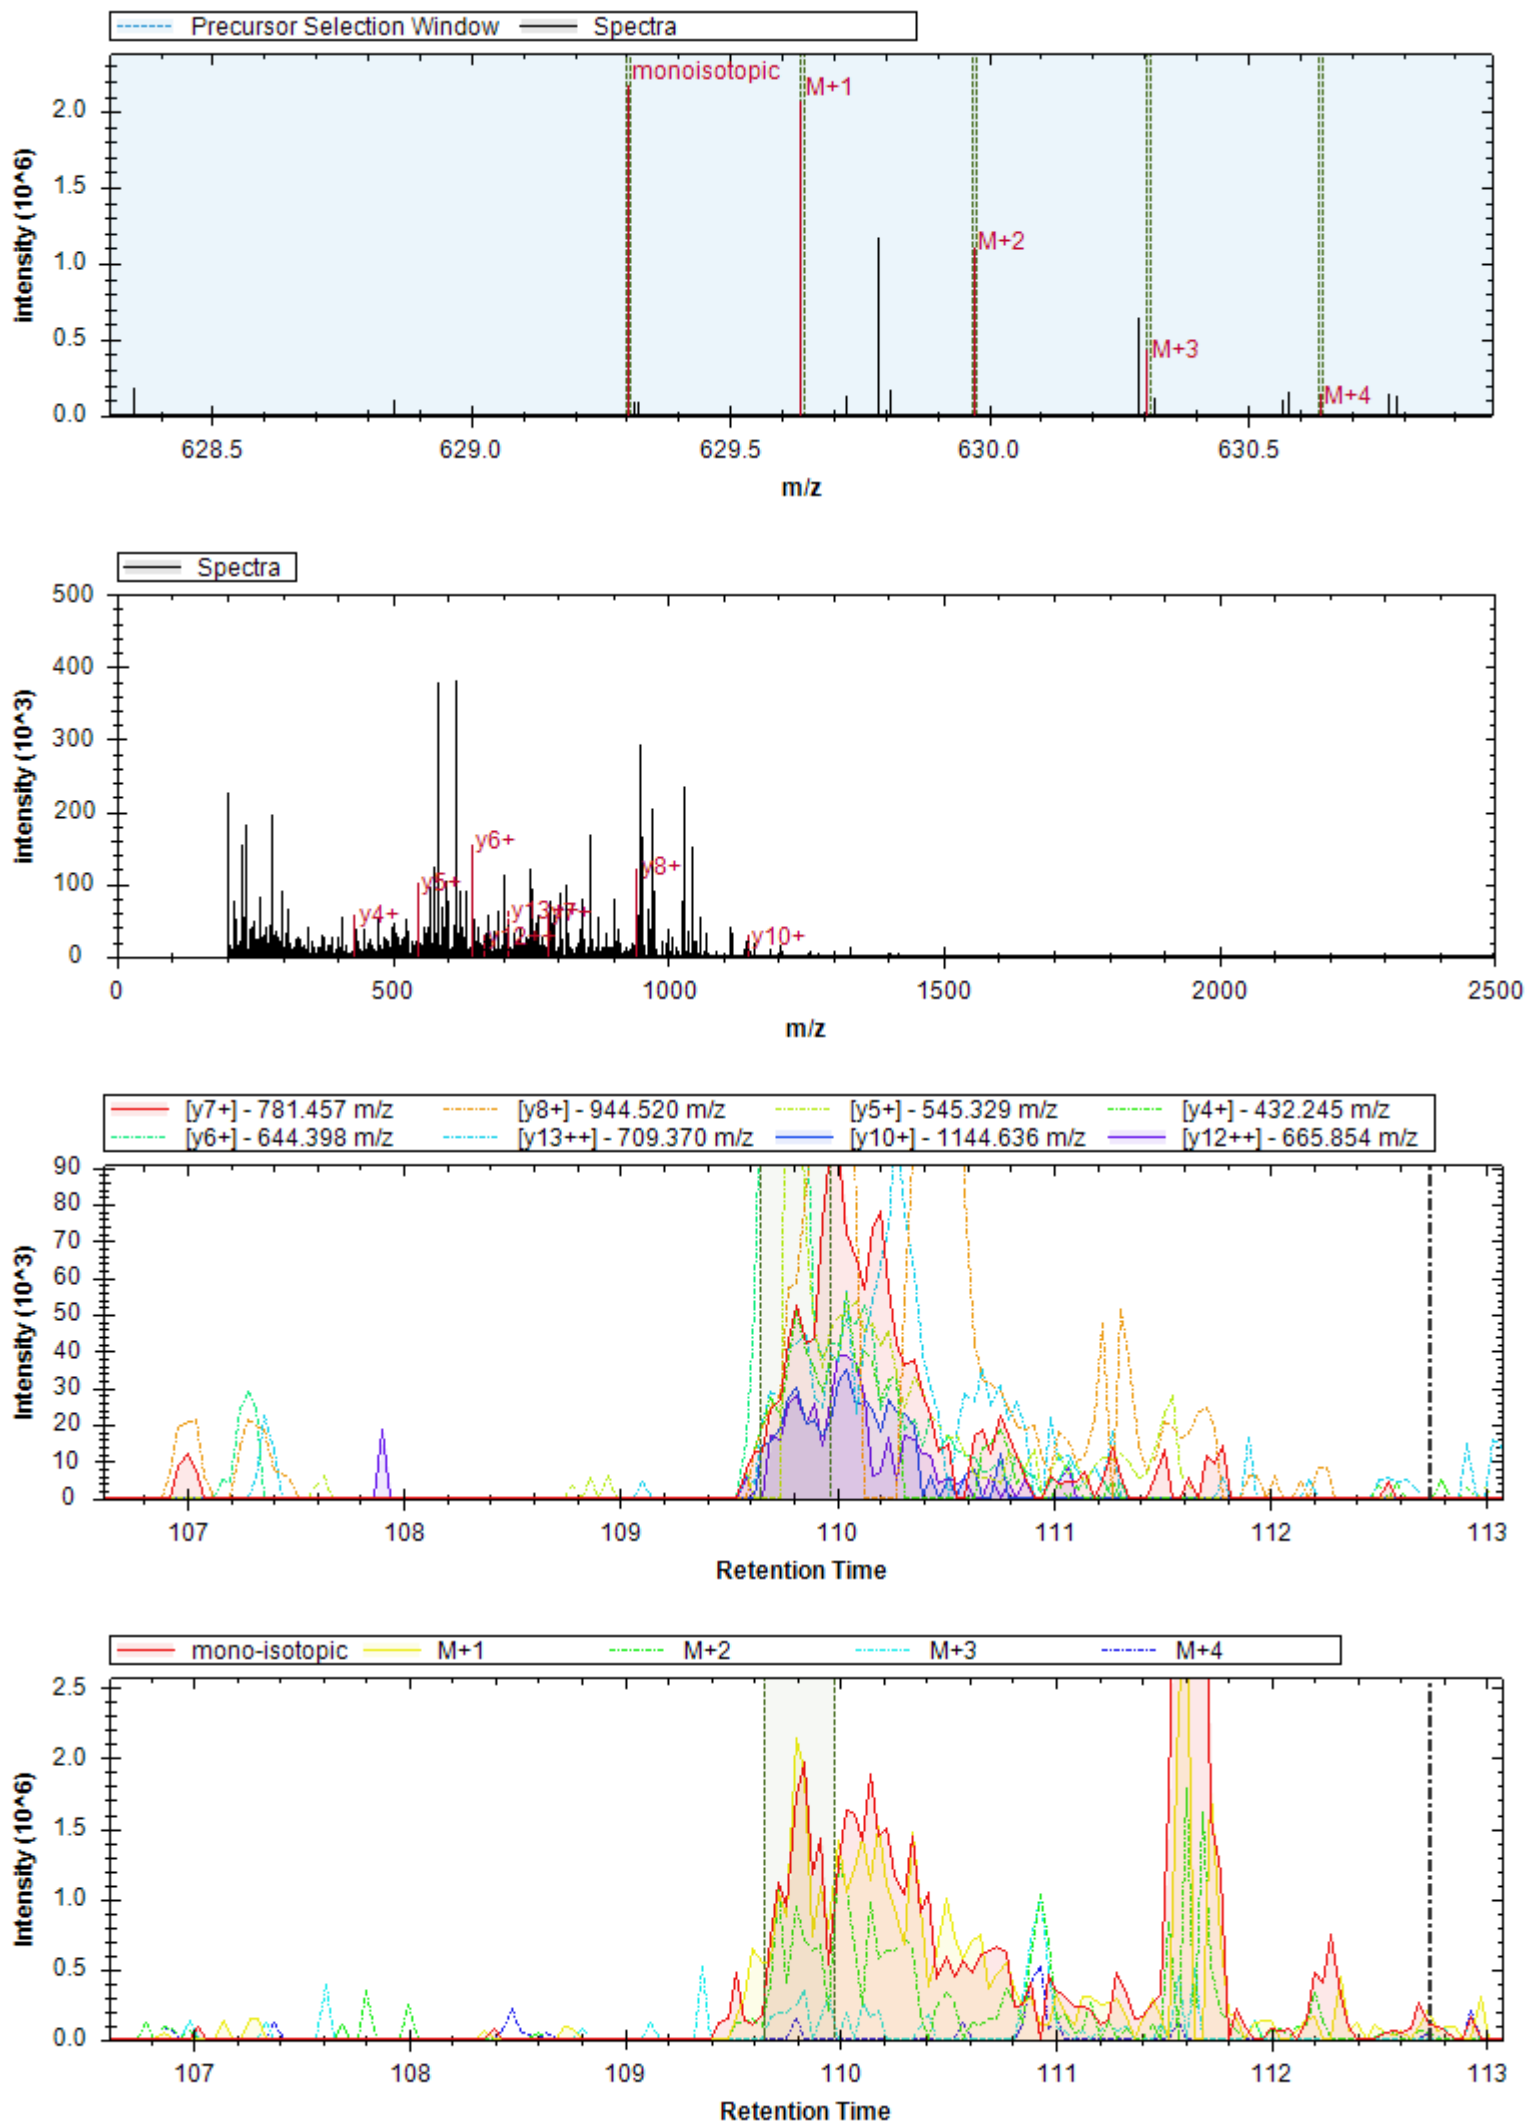

[y8+ -H3PO4] - 868.500 m/z	[b7+ -H3PO4] - 723.390 m/z	[y3+] - 345.213 m/z
[y8+] - 966.477 m/z	[y6+ -H3PO4] - 683.420 m/z	[y5+ -H3PO4] - 570.336 m/z
[y9++ -H3PO4] - 498.783 m/z	[b4+] - 385.183 m/z	[b6+] - 654.368 m/z
[y5+] - 668.313 m/z	[b9+ -H3PO4] - 921.490 m/z	[y8+ -H2O] - 948.466 m/z
[y7+ -H3PO4] - 811.479 m/z	[b9+ -NH3] - 1100.240 m/z	[y4+ -H3PO4] - 414.235 m/z