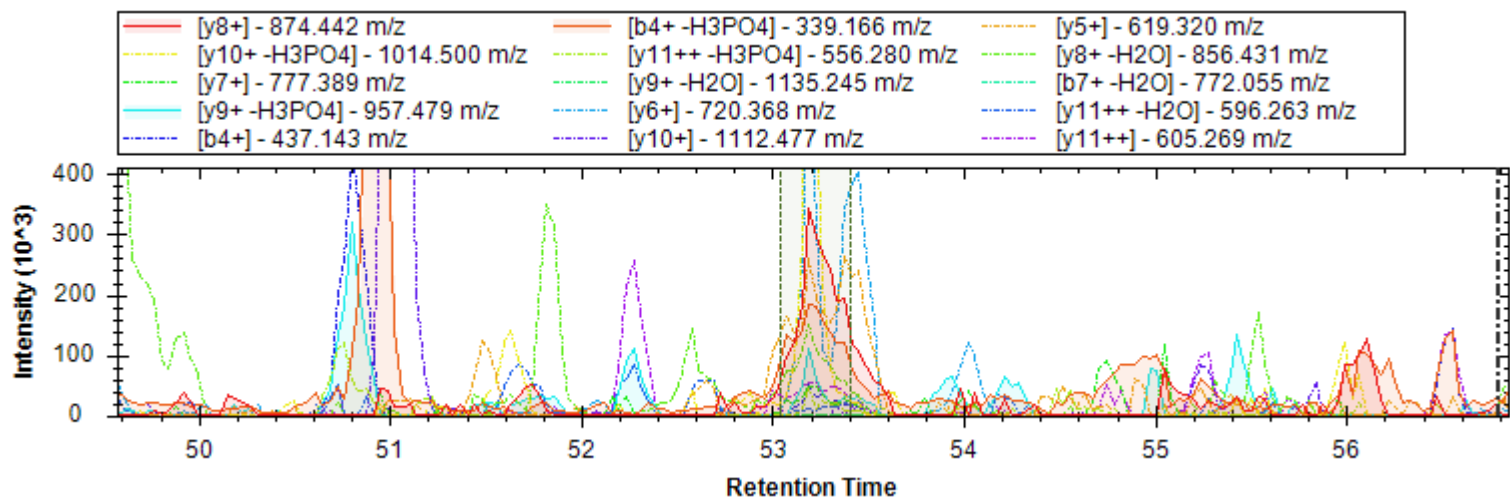

[y4+] - 459.256 m/z	[b6+ -H3PO4] - 632.315 m/z	[b6+] - 730.292 m/z
[b4+ -H3PO4] - 420.235 m/z	[y6+] - 671.336 m/z	[y4+ -NH3] - 442.230 m/z
[y4+ -H2O] - 441.246 m/z	[b8+ -H3PO4] - 843.411 m/z	[y3+] - 362.203 m/z
[b4+ -H2O] - 598.002 m/z	[y7+ -H3PO4] - 740.357 m/z	[b8+] - 941.388 m/z
[b9+ -H3PO4] - 944.458 m/z	[y8+ -H3PO4] - 837.410 m/z	