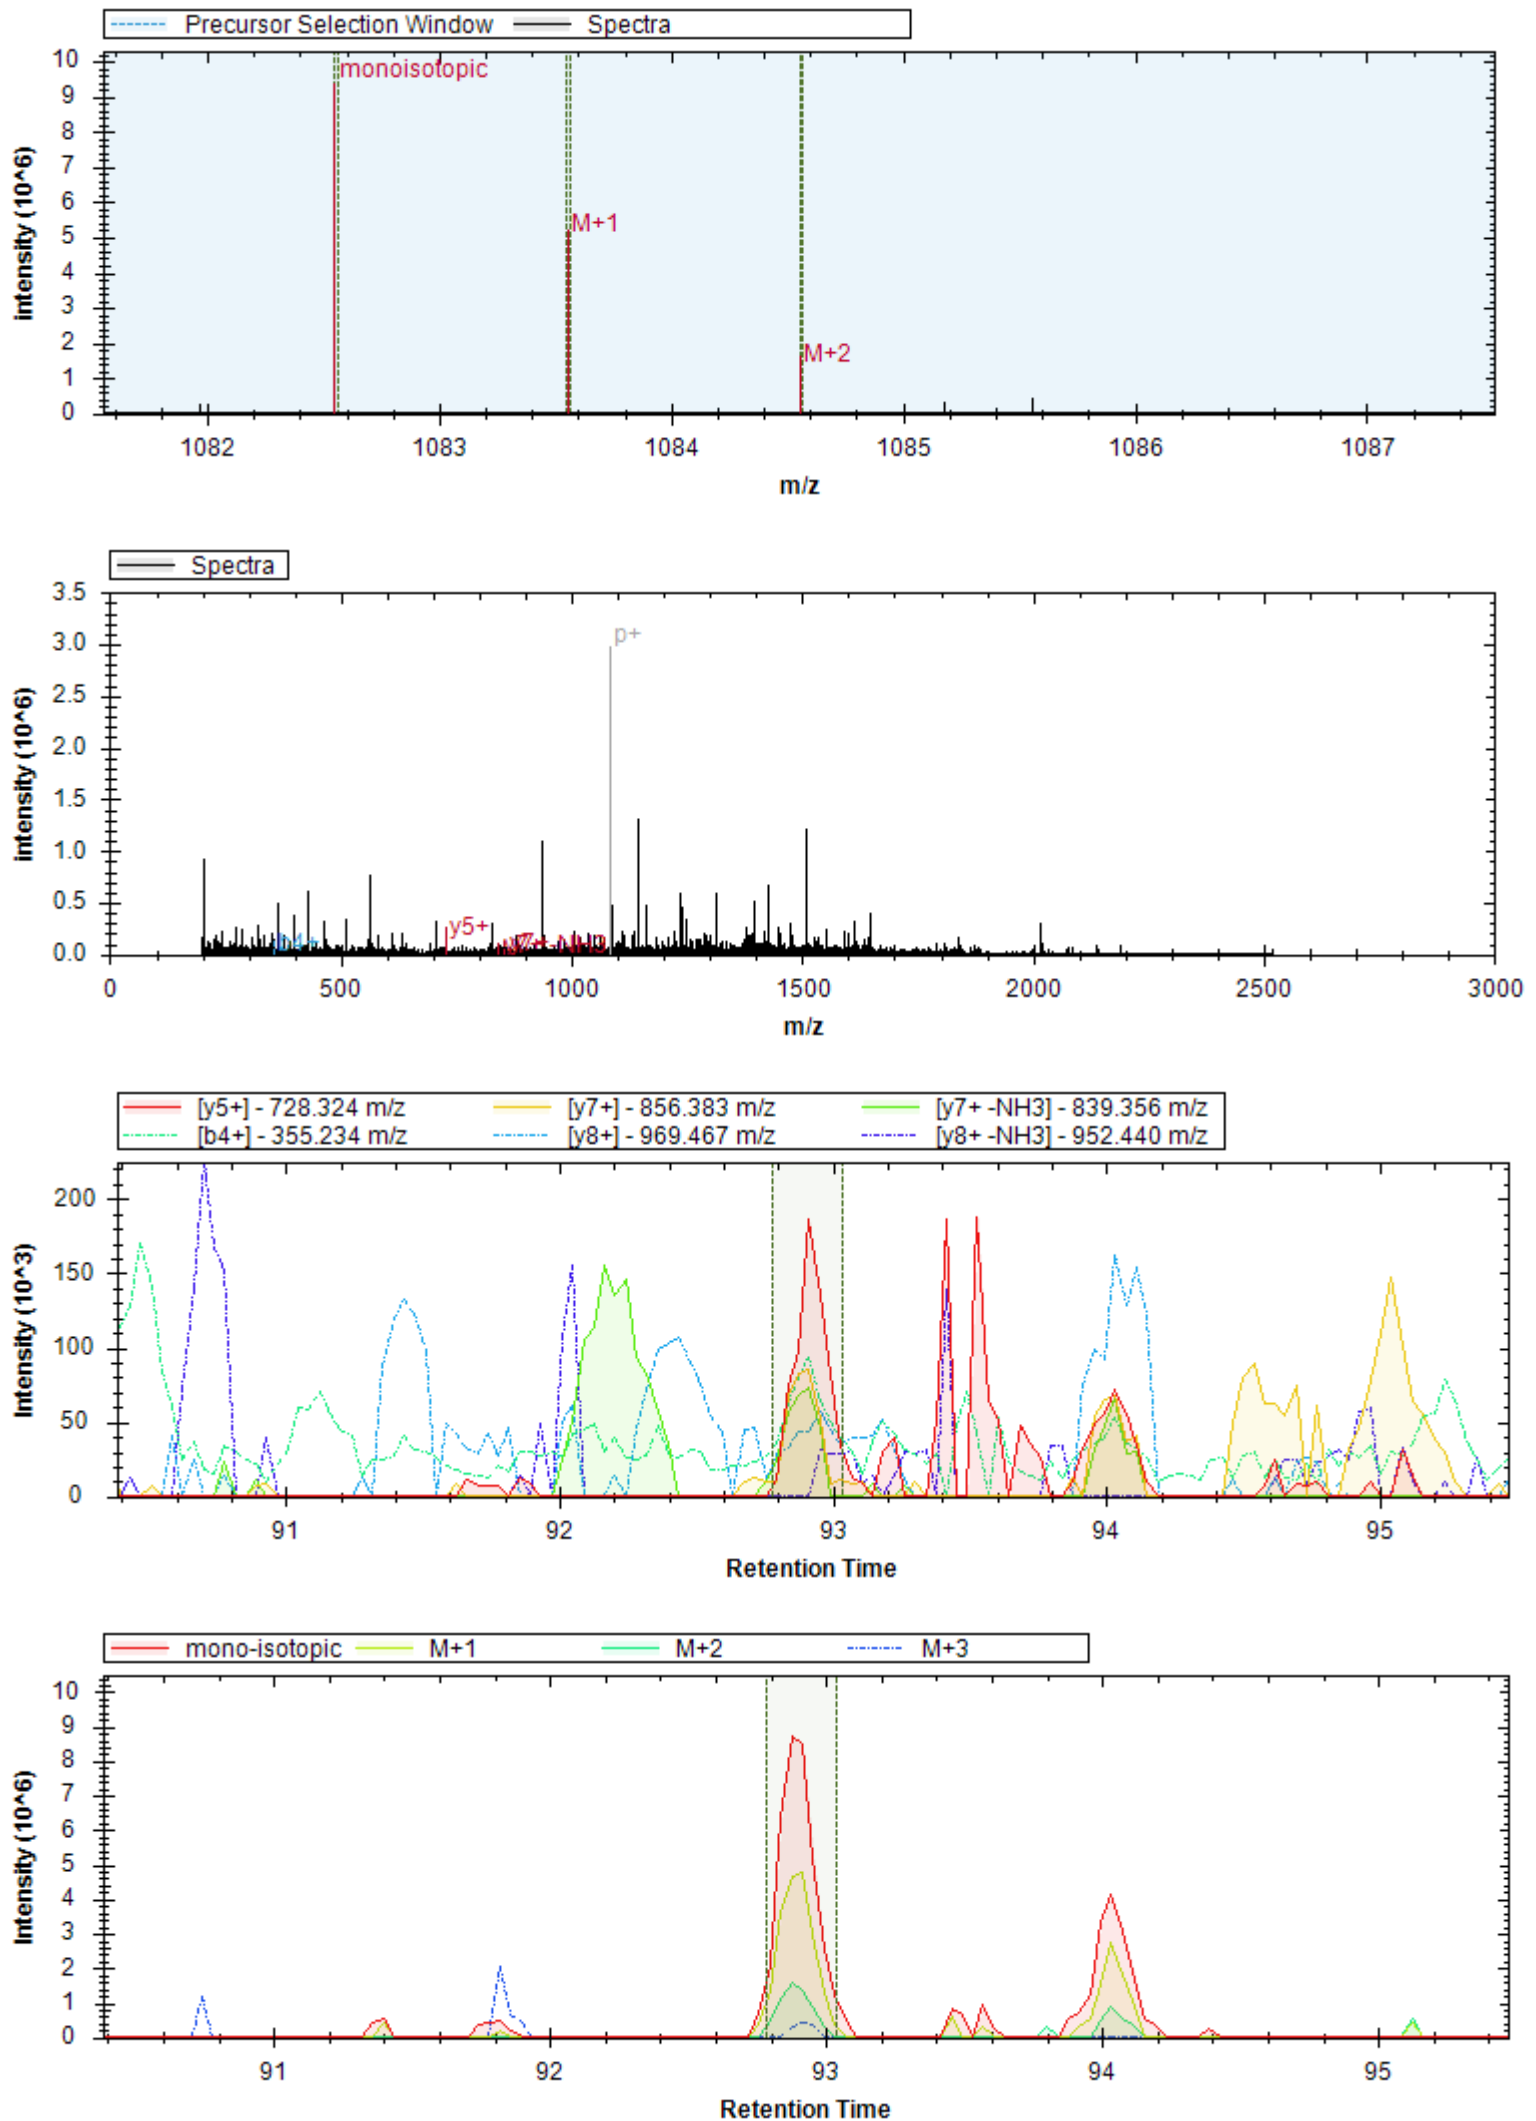

[y3+] - 369.225 m/z	[y13+] - 1329.532 m/z	[y10+] - 1058.415 m/z
[y9+] - 971.383 m/z	[y11+] - 1145.447 m/z	[y8+] - 884.351 m/z
[y10+ -H3PO4] - 960.438 m/z	[y13+ -H3PO4] - 1231.555 m/z	[y8+ -H3PO4] - 786.374 m/z
[y12+] - 1232.479 m/z	[y7+] - 797.319 m/z	[b5+] - 418.157 m/z
[b4+] - 361.135 m/z	[y14++] - 693.780 m/z	[y10+ -H2O] - 1138.204 m/z
[y16++] - 794.810 m/z		