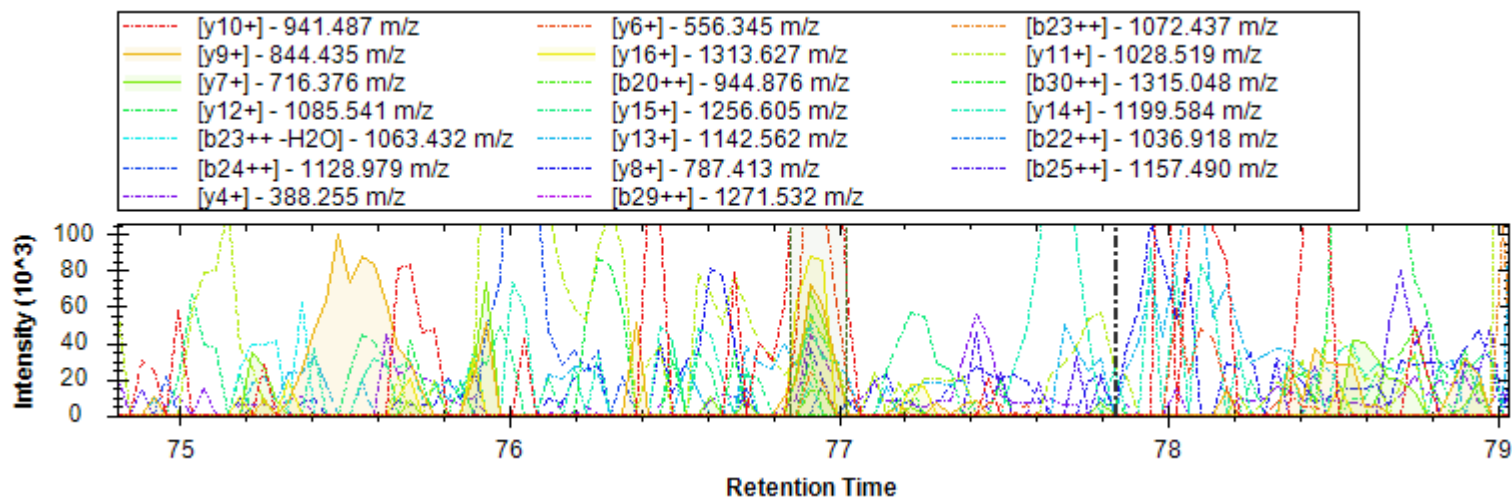

- | | | |
|----------------------------|----------------------------|------------------------------|
| [b14+] - 1310.634 m/z | [y3+] - 331.198 m/z | [b16+ -H3PO4] - 1466.687 m/z |
| [b13+] - 1239.596 m/z | [b7+] - 715.337 m/z | [b12+] - 1140.528 m/z |
| [y6+] - 656.265 m/z | [b15+] - 1397.666 m/z | [y12+ -H2O] - 1260.314 m/z |
| [b10+] - 998.454 m/z | [y12+] - 1180.525 m/z | [y4+] - 498.196 m/z |
| [y17++] - 854.899 m/z | [b16+ -H2O] - 1644.453 m/z | [b11+] - 1069.491 m/z |
| [y4+ -H3PO4] - 400.219 m/z | [b15+ -H2O] - 1379.655 m/z | [y5+ -H3PO4] - 487.251 m/z |
| [y9+] - 897.408 m/z | [y4+ -NH3] - 578.969 m/z | [y3+ -H2O] - 313.187 m/z |
| [y5+] - 585.228 m/z | [y6+ -H3PO4] - 558.288 m/z | [b16+ -NH3] - 1645.437 m/z |
| [y8+] - 826.371 m/z | | |