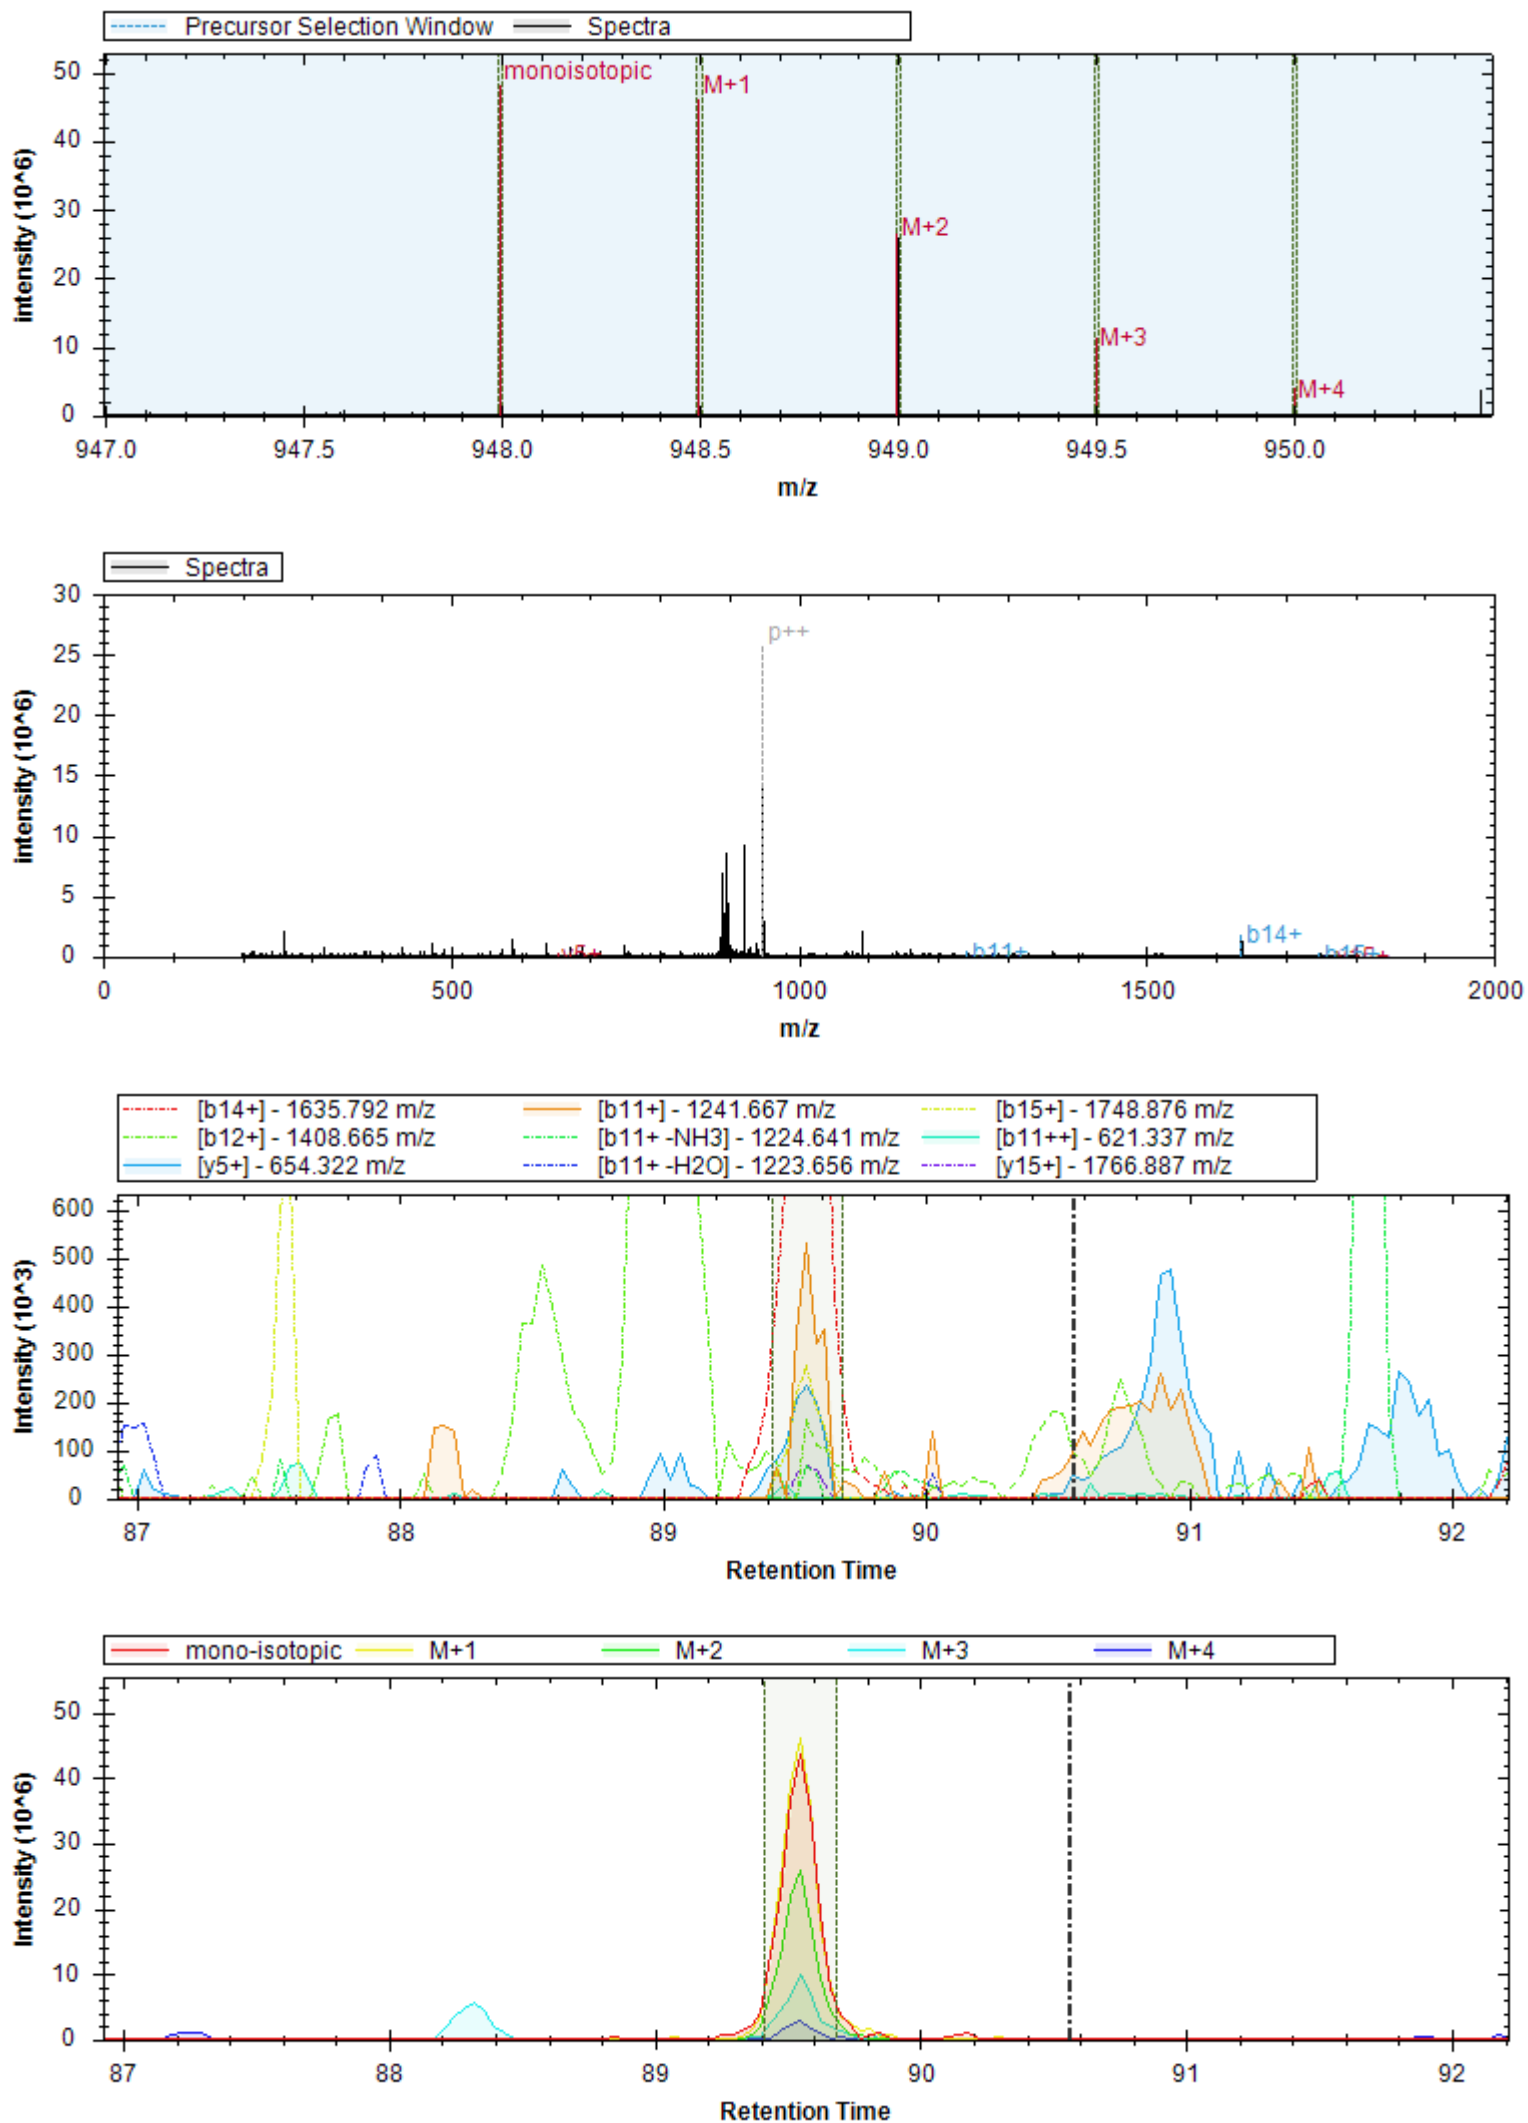

- | | | |
|-----------------------------|------------------------------|----------------------------|
| [y7+] - 671.347 m/z | [y10+ -H3PO4] - 894.443 m/z | [y4+] - 416.225 m/z |
| [y10+] - 992.420 m/z | [y10++] - 496.714 m/z | [b3+] - 308.124 m/z |
| [y11+ -H3PO4] - 981.475 m/z | [y12+ -H3PO4] - 1068.507 m/z | [y9+ -H3PO4] - 797.390 m/z |
| [y11++] - 540.230 m/z | [y11+] - 1079.452 m/z | [y7+ -H2O] - 653.337 m/z |
| [y8+ -H3PO4] - 740.369 m/z | [y12+] - 1166.484 m/z | [y10+ -H2O] - 1072.209 m/z |
| [b4+ -H2O] - 377.146 m/z | [y5+] - 517.273 m/z | [y10+ -NH3] - 975.393 m/z |
| [b4+] - 395.156 m/z | | |