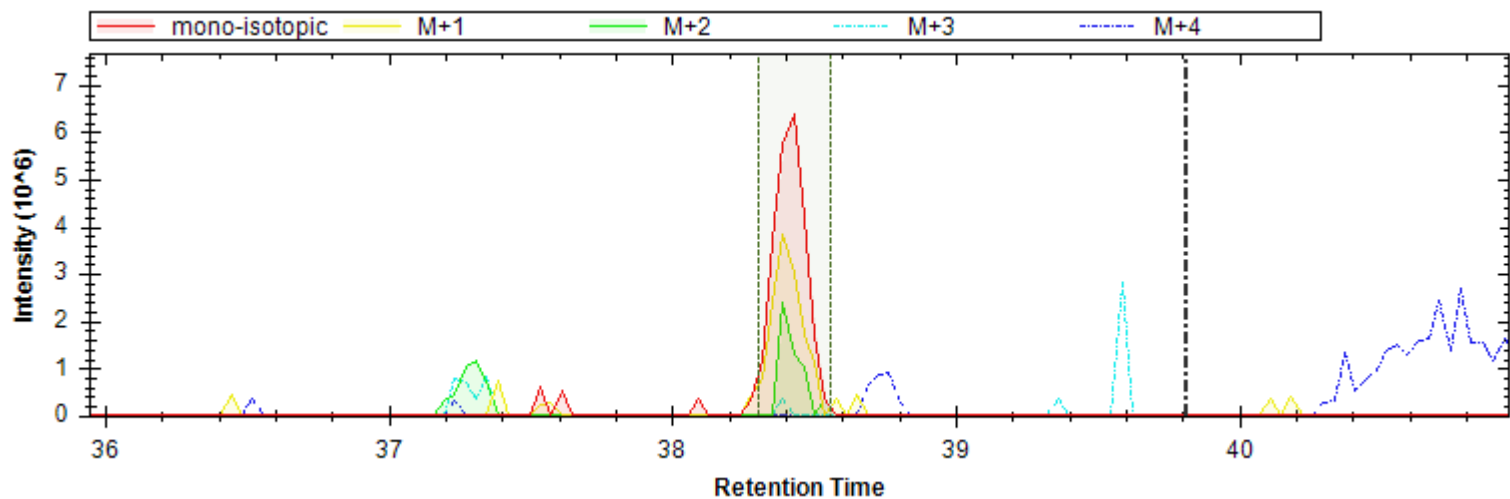

- | | | |
|----------------------------|----------------------------|--------------------------|
| [y4+] - 459.256 m/z | [b6+ -H3PO4] - 632.315 m/z | [b6+] - 730.292 m/z |
| [b4+ -H3PO4] - 420.235 m/z | [y6+] - 671.336 m/z | [y4+ -NH3] - 442.230 m/z |
| [y4+ -H2O] - 441.246 m/z | [b8+ -H3PO4] - 843.411 m/z | [y3+] - 362.203 m/z |
| [b4+ -H2O] - 598.002 m/z | [y7+ -H3PO4] - 740.357 m/z | [b8+] - 941.388 m/z |
| [b9+ -H3PO4] - 944.458 m/z | [y8+ -H3PO4] - 837.410 m/z | |