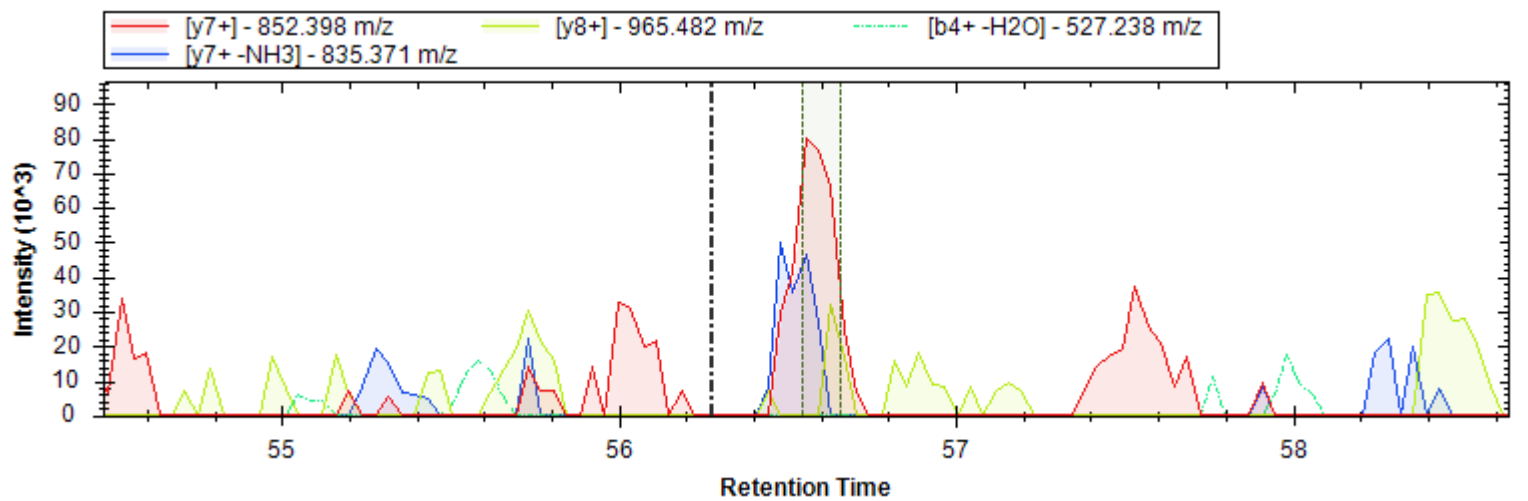

- | | | |
|-----------------------------|------------------------------|----------------------------|
| [y7+] - 671.347 m/z | [y10+ -H3PO4] - 894.443 m/z | [y4+] - 416.225 m/z |
| [y10+] - 992.420 m/z | [y10++] - 496.714 m/z | [b3+] - 308.124 m/z |
| [y11+ -H3PO4] - 981.475 m/z | [y12+ -H3PO4] - 1068.507 m/z | [y9+ -H3PO4] - 797.390 m/z |
| [y11++] - 540.230 m/z | [y11+] - 1079.452 m/z | [y7+ -H2O] - 653.337 m/z |
| [y8+ -H3PO4] - 740.369 m/z | [y12+] - 1166.484 m/z | [y10+ -H2O] - 1072.209 m/z |
| [b4+ -H2O] - 377.146 m/z | [y5+] - 517.273 m/z | [y10+ -NH3] - 975.393 m/z |
| [b4+] - 395.156 m/z | | |