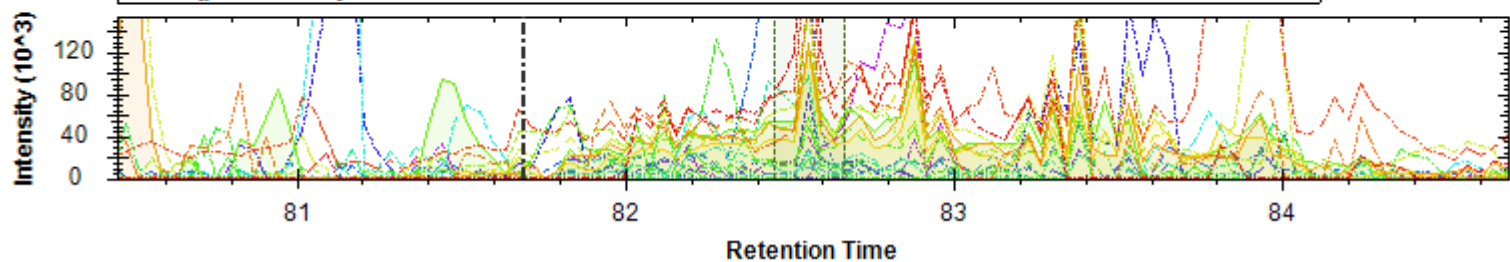

[y6+ -H3PO4] - 620.377 m/z	[y3+] - 341.218 m/z	[b5+] - 531.277 m/z
[y6++] - 359.680 m/z	[y5+ -H3PO4] - 523.324 m/z	[y6+] - 718.354 m/z
[y4+ -H3PO4] - 410.240 m/z	[b7+] - 743.357 m/z	[b5+ -H2O] - 513.267 m/z
[y7+ -H3PO4] - 767.445 m/z	[y9++] - 539.255 m/z	[b3+] - 345.177 m/z
[y7++] - 433.215 m/z	[y8+ -H3PO4] - 882.472 m/z	[b4+] - 432.209 m/z
[y4+] - 508.217 m/z	[b3+ -H2O] - 327.166 m/z	[b8+] - 890.425 m/z
[b4+ -H2O] - 414.198 m/z	[b7+ -H2O] - 725.346 m/z	[y7+] - 865.422 m/z
[y9+ -H3PO4] - 979.525 m/z