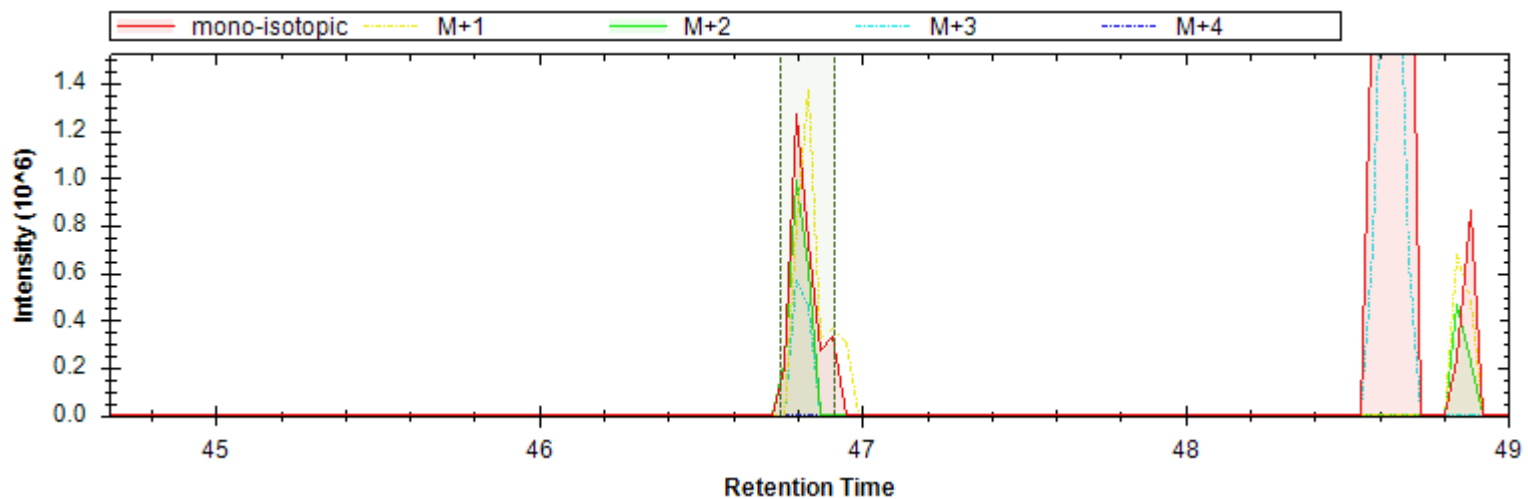

[y8+ -H3PO4] - 868.500 m/z	[b7+ -H3PO4] - 723.390 m/z	[y3+] - 345.213 m/z
[y8+] - 966.477 m/z	[y6+ -H3PO4] - 683.420 m/z	[y5+ -H3PO4] - 570.336 m/z
[y9++ -H3PO4] - 498.783 m/z	[b4+] - 385.183 m/z	[b6+] - 654.368 m/z
[y5+] - 668.313 m/z	[b9+ -H3PO4] - 921.490 m/z	[y8+ -H2O] - 948.466 m/z
[y7+ -H3PO4] - 811.479 m/z	[b9+ -NH3] - 1100.240 m/z	[y4+ -H3PO4] - 414.235 m/z