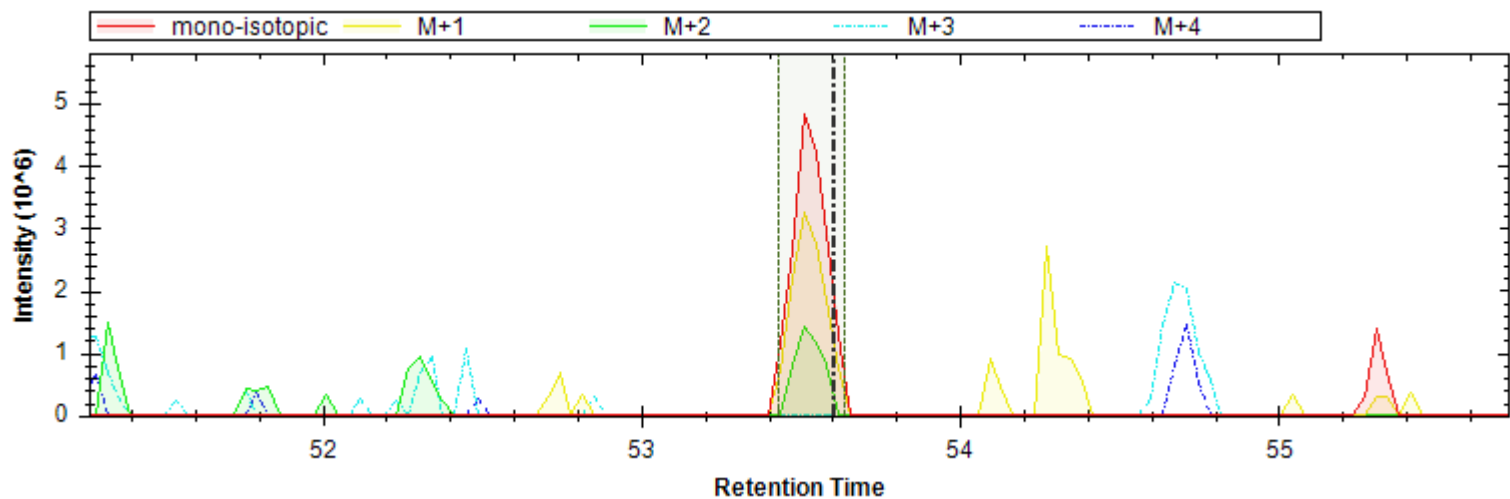

- | | | |
|----------------------------|----------------------------|--------------------------|
| [y4+] - 459.256 m/z | [b6+ -H3PO4] - 632.315 m/z | [b6+] - 730.292 m/z |
| [b4+ -H3PO4] - 420.235 m/z | [y6+] - 671.336 m/z | [y4+ -NH3] - 442.230 m/z |
| [y4+ -H2O] - 441.246 m/z | [b8+ -H3PO4] - 843.411 m/z | [y3+] - 362.203 m/z |
| [b4+ -H2O] - 598.002 m/z | [y7+ -H3PO4] - 740.357 m/z | [b8+] - 941.388 m/z |
| [b9+ -H3PO4] - 944.458 m/z | [y8+ -H3PO4] - 837.410 m/z | |