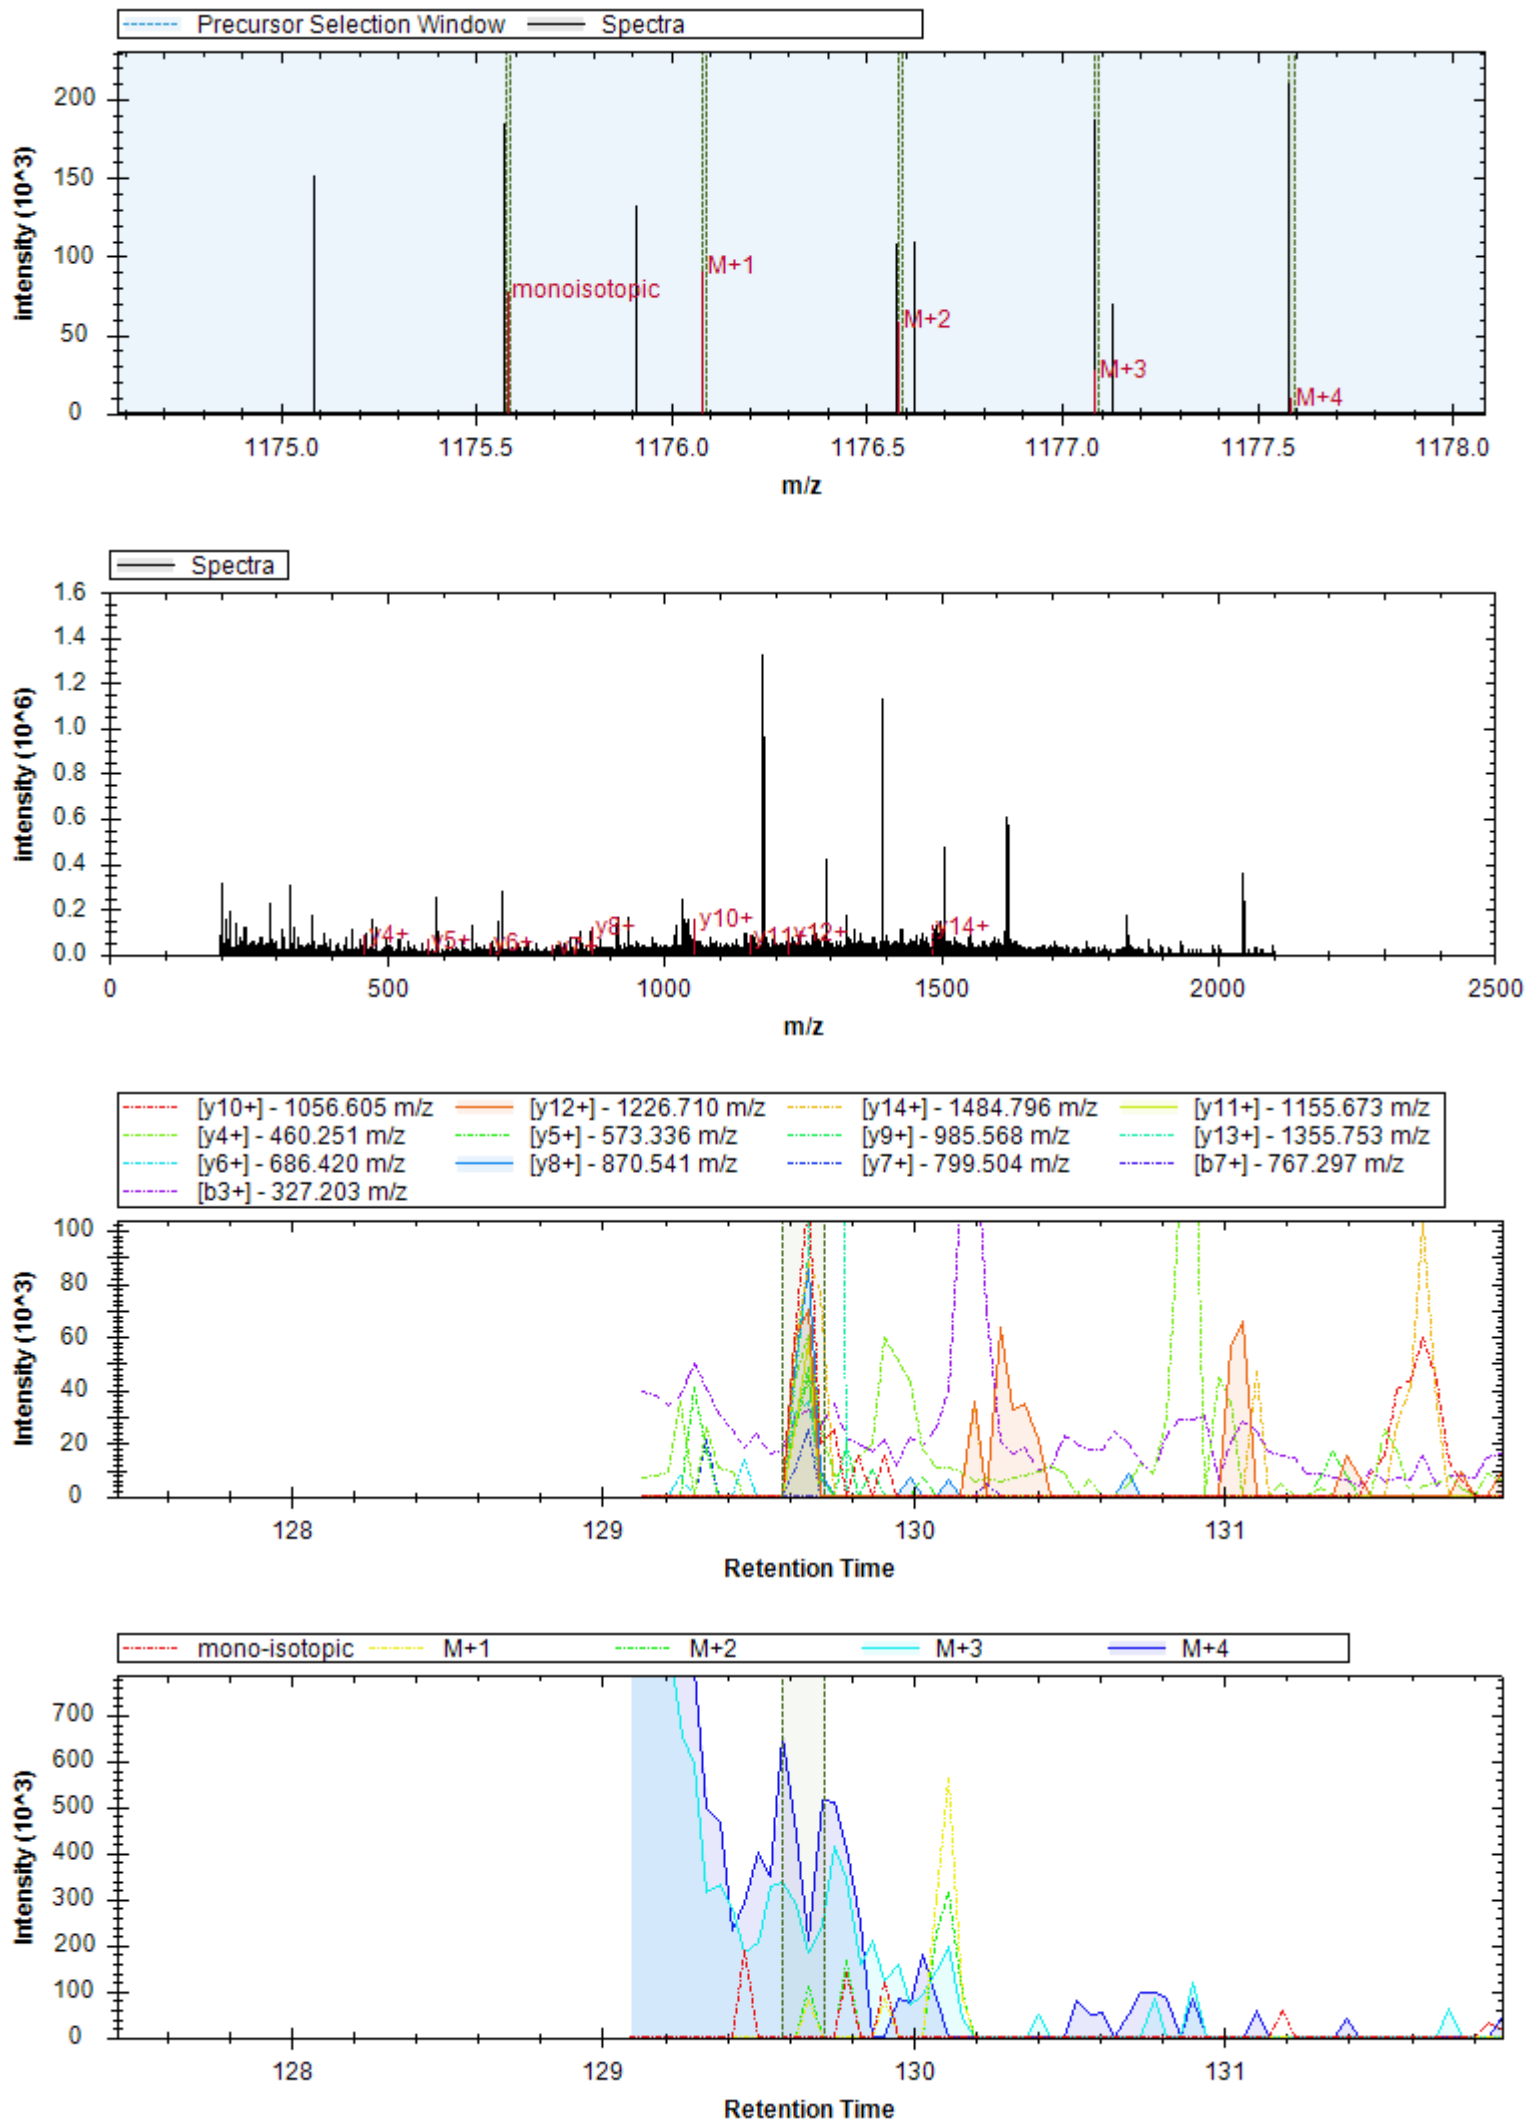

[y3+] - 369.225 m/z	[y13+] - 1329.532 m/z	[y10+] - 1058.415 m/z
[y9+] - 971.383 m/z	[y11+] - 1145.447 m/z	[y8+] - 884.351 m/z
[y10+ -H3PO4] - 960.438 m/z	[y13+ -H3PO4] - 1231.555 m/z	[y8+ -H3PO4] - 786.374 m/z
[y12+] - 1232.479 m/z	[y7+] - 797.319 m/z	[b5+] - 418.157 m/z
[b4+] - 361.135 m/z	[y14++] - 693.780 m/z	[y10+ -H2O] - 1138.204 m/z
[y16++] - 794.810 m/z		