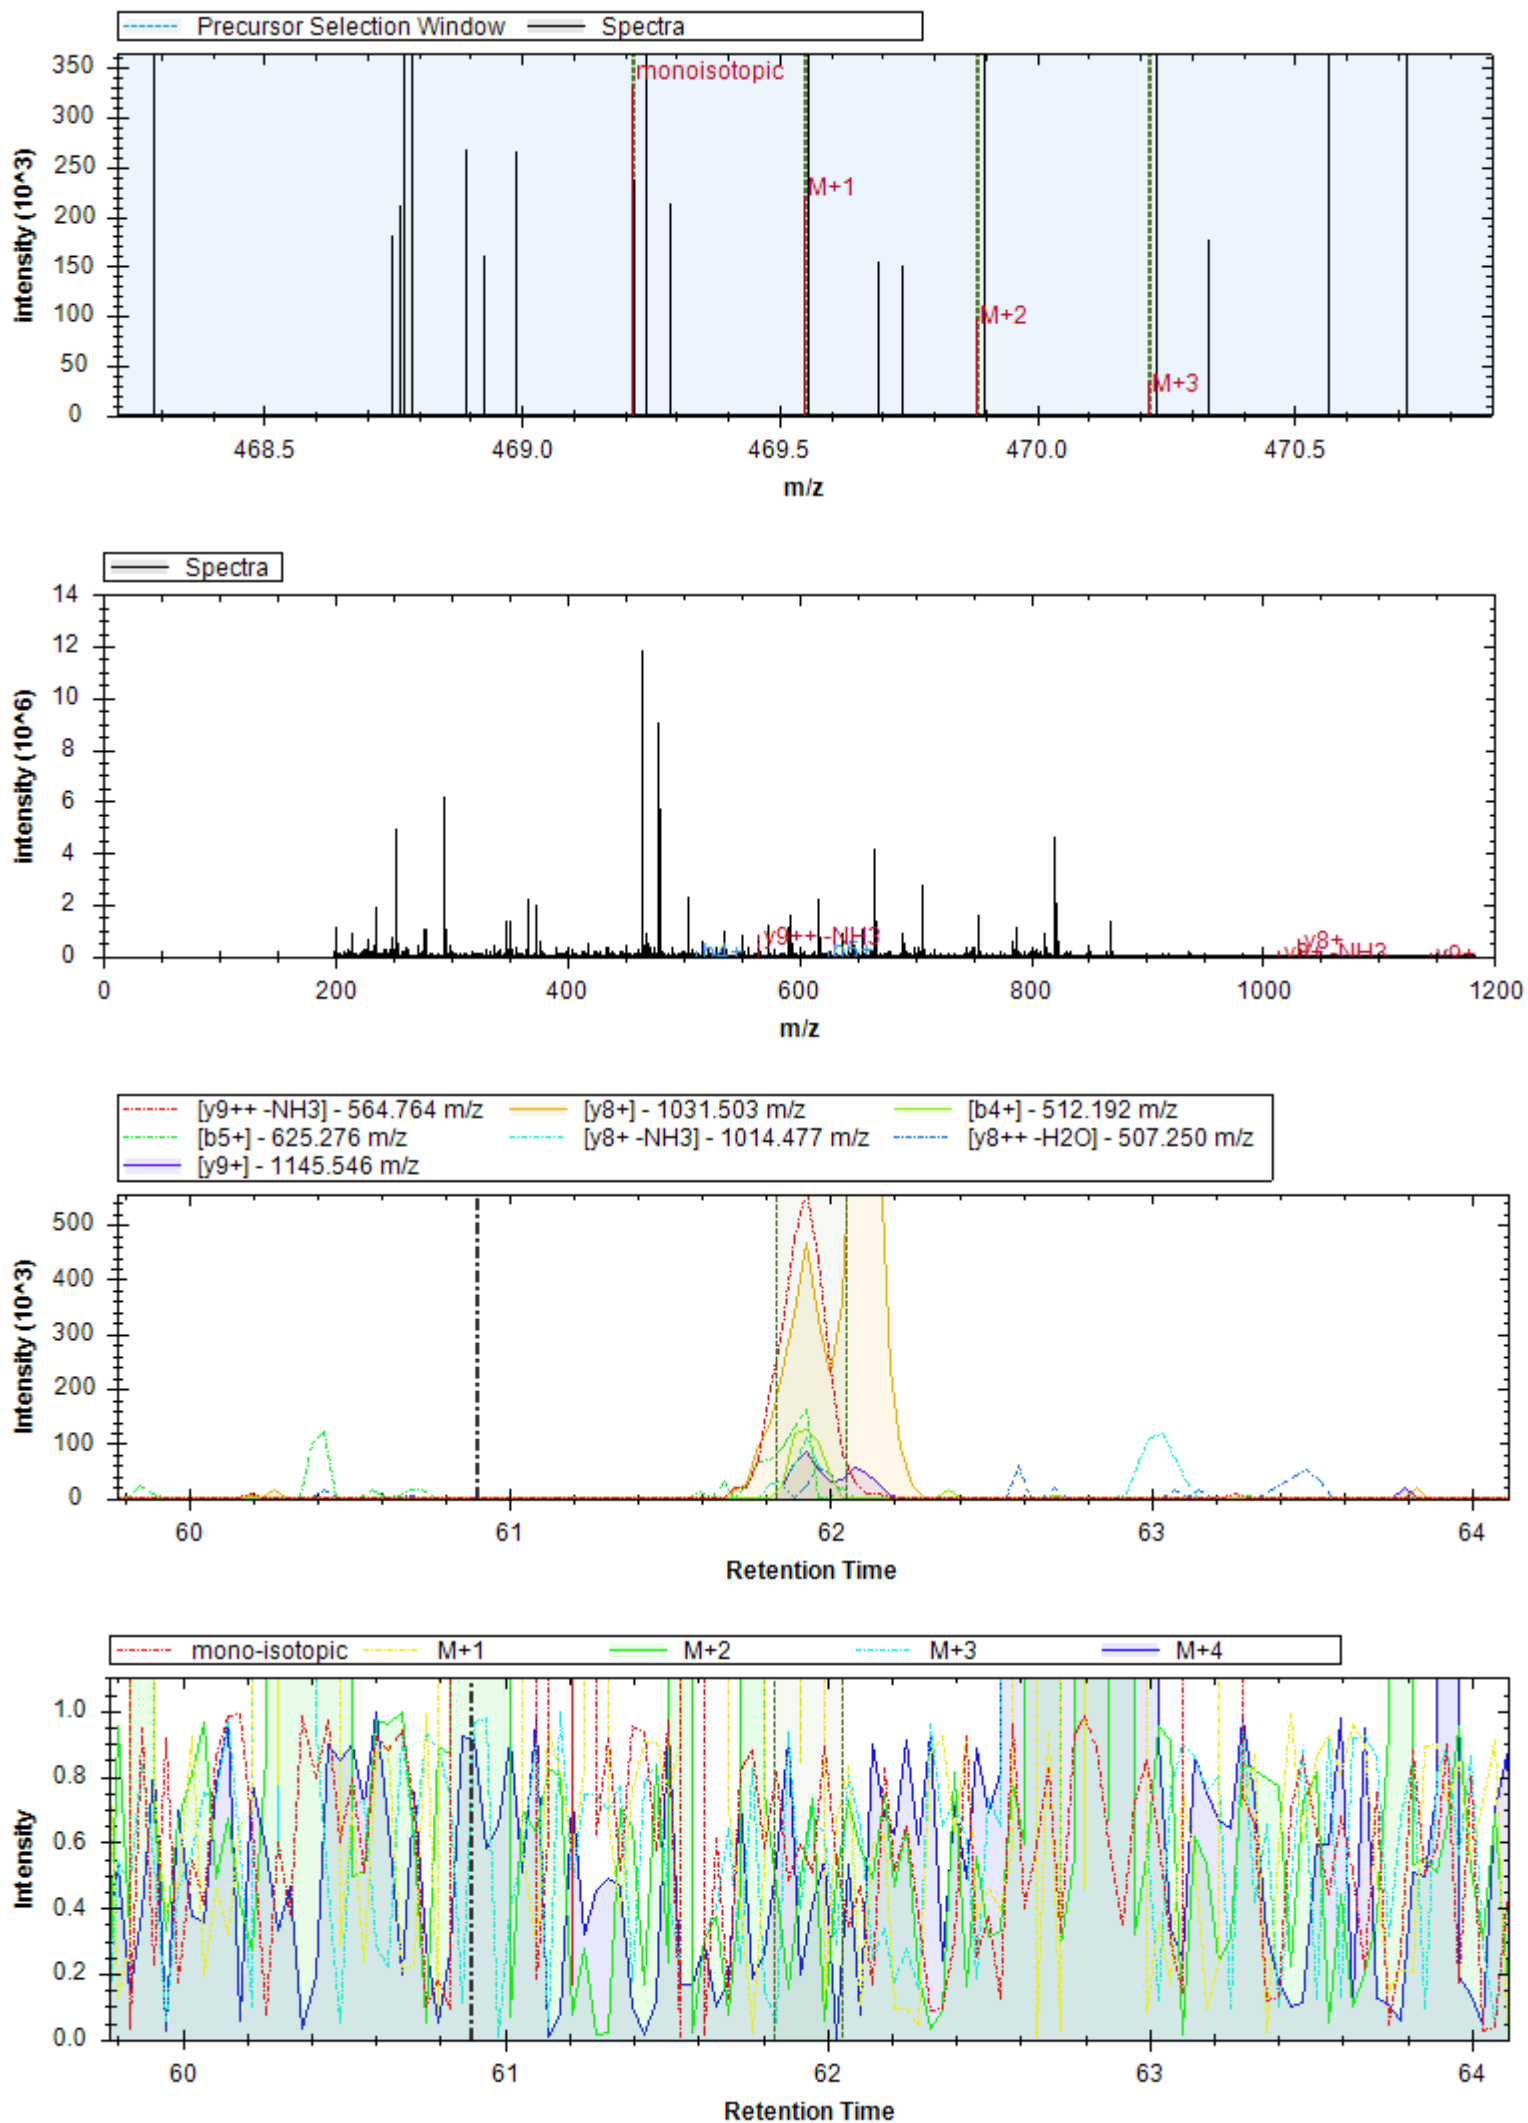

- | | | |
|----------------------------|----------------------------|------------------------------|
| [b14+] - 1310.634 m/z | [y3+] - 331.198 m/z | [b16+ -H3PO4] - 1466.687 m/z |
| [b13+] - 1239.596 m/z | [b7+] - 715.337 m/z | [b12+] - 1140.528 m/z |
| [y6+] - 656.265 m/z | [b15+] - 1397.666 m/z | [y12+ -H2O] - 1260.314 m/z |
| [b10+] - 998.454 m/z | [y12+] - 1180.525 m/z | [y4+] - 498.196 m/z |
| [y17++] - 854.899 m/z | [b16+ -H2O] - 1644.453 m/z | [b11+] - 1069.491 m/z |
| [y4+ -H3PO4] - 400.219 m/z | [b15+ -H2O] - 1379.655 m/z | [y5+ -H3PO4] - 487.251 m/z |
| [y9+] - 897.408 m/z | [y4+ -NH3] - 578.969 m/z | [y3+ -H2O] - 313.187 m/z |
| [y5+] - 585.228 m/z | [y6+ -H3PO4] - 558.288 m/z | [b16+ -NH3] - 1645.437 m/z |
| [y8+] - 826.371 m/z | | |