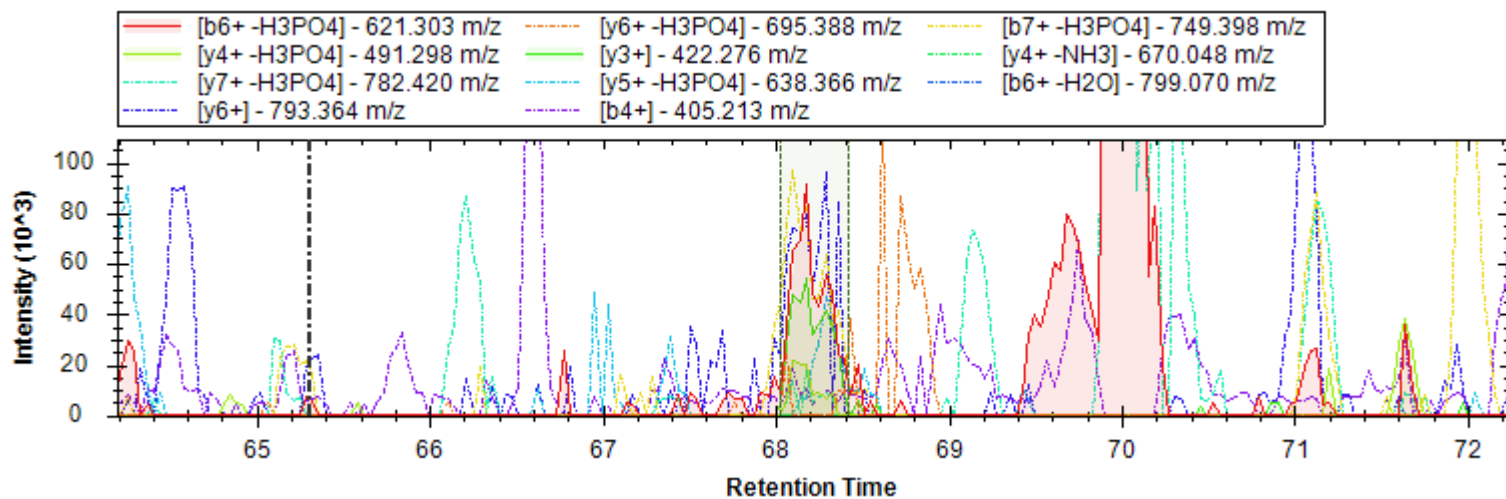

- | | | |
|-------------------------------|-------------------------------|------------------------------|
| [y20++ -H3PO4] - 1065.047 m/z | [y8+] - 959.460 m/z | [y8+ -H3PO4] - 861.483 m/z |
| [y19++ -H3PO4] - 1014.523 m/z | [y20++] - 1114.036 m/z | [y13+ -H3PO4] - 1426.769 m/z |
| [y4+] - 501.303 m/z | [y22++ -H3PO4] - 1143.092 m/z | [y22++] - 1192.081 m/z |
| [y13++] - 762.877 m/z | [y13+] - 1524.746 m/z | [y16++ -H3PO4] - 871.478 m/z |
| [y19++] - 1063.512 m/z | [b5+] - 398.240 m/z | [y21++] - 1163.570 m/z |
| [y7+ -H3PO4] - 764.430 m/z | [y8+ -H2O] - 941.449 m/z | [y8++] - 480.234 m/z |
| [y18++] - 1035.001 m/z | [y23++] - 1241.615 m/z | [y16++] - 920.466 m/z |
| [y12++ -H3PO4] - 665.362 m/z | [y17++] - 977.980 m/z | [b6+] - 499.288 m/z |
| [y15+ -H3PO4] - 1628.864 m/z | | |