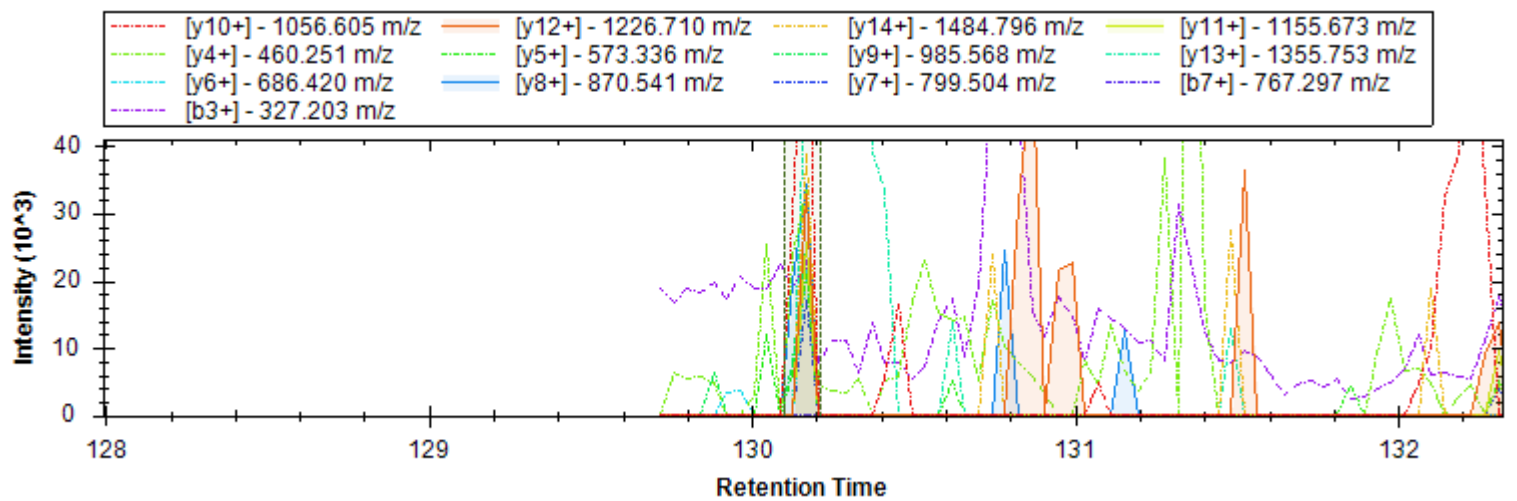

Fig4_MP-DIA-barrel-cortex-p54-1_MHRM.htrms

- | | | |
|------------------------------|------------------------------|----------------------------|
| [y14++ -H3PO4] - 703.909 m/z | [y13++ -H3PO4] - 668.391 m/z | [b6+ -H3PO4] - 608.388 m/z |
| [y9+] - 898.499 m/z | [b10++ -H3PO4] - 509.314 m/z | [y5+] - 489.267 m/z |
| [y6+] - 576.299 m/z | [y12++ -H3PO4] - 618.857 m/z | [y14++] - 752.898 m/z |
| [y8+] - 801.447 m/z | [y13++] - 717.379 m/z | [b10++] - 558.302 m/z |
| [y12++] - 667.845 m/z | [b6+] - 706.365 m/z | [y8++] - 401.227 m/z |
| [y9++] - 449.753 m/z | [y5+ -H2O] - 471.256 m/z | [y9+ -H2O] - 880.489 m/z |
| [y11++] - 618.311 m/z | [y3+] - 305.182 m/z | [y4+] - 392.214 m/z |
| [b5+] - 525.351 m/z | [y13++ -H2O] - 708.374 m/z | |