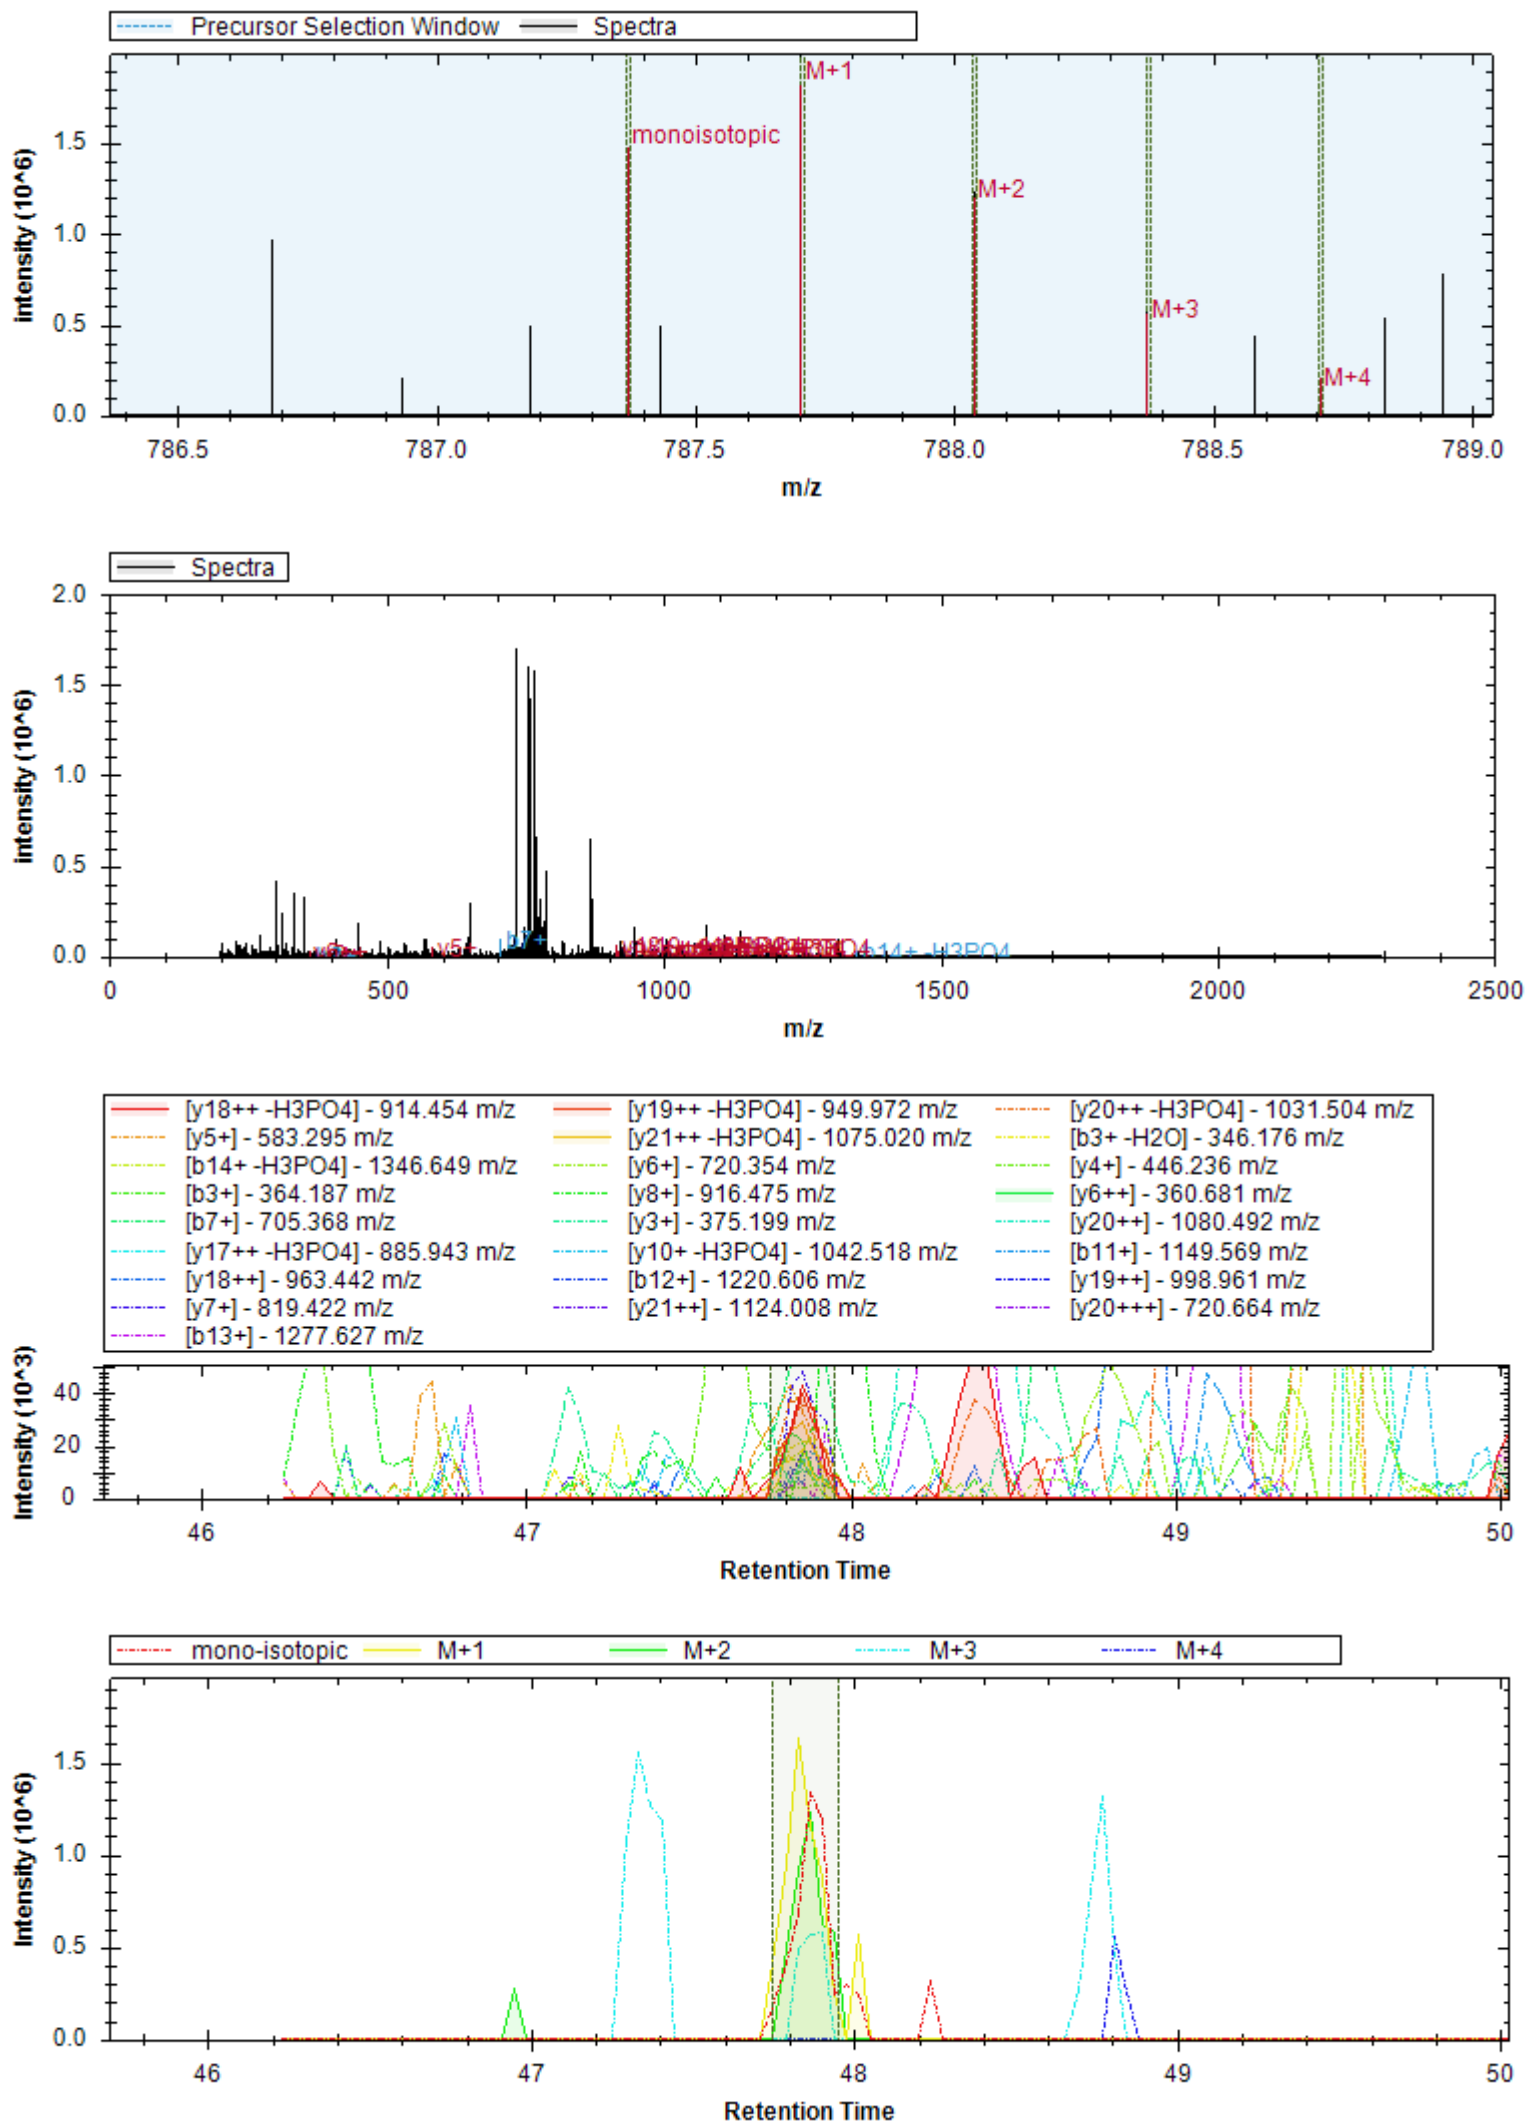

- | | | |
|-----------------------------|------------------------------|----------------------------|
| [y7+] - 671.347 m/z | [y10+ -H3PO4] - 894.443 m/z | [y4+] - 416.225 m/z |
| [y10+] - 992.420 m/z | [y10++] - 496.714 m/z | [b3+] - 308.124 m/z |
| [y11+ -H3PO4] - 981.475 m/z | [y12+ -H3PO4] - 1068.507 m/z | [y9+ -H3PO4] - 797.390 m/z |
| [y11++] - 540.230 m/z | [y11+] - 1079.452 m/z | [y7+ -H2O] - 653.337 m/z |
| [y8+ -H3PO4] - 740.369 m/z | [y12+] - 1166.484 m/z | [y10+ -H2O] - 1072.209 m/z |
| [b4+ -H2O] - 377.146 m/z | [y5+] - 517.273 m/z | [y10+ -NH3] - 975.393 m/z |
| [b4+] - 395.156 m/z | | |