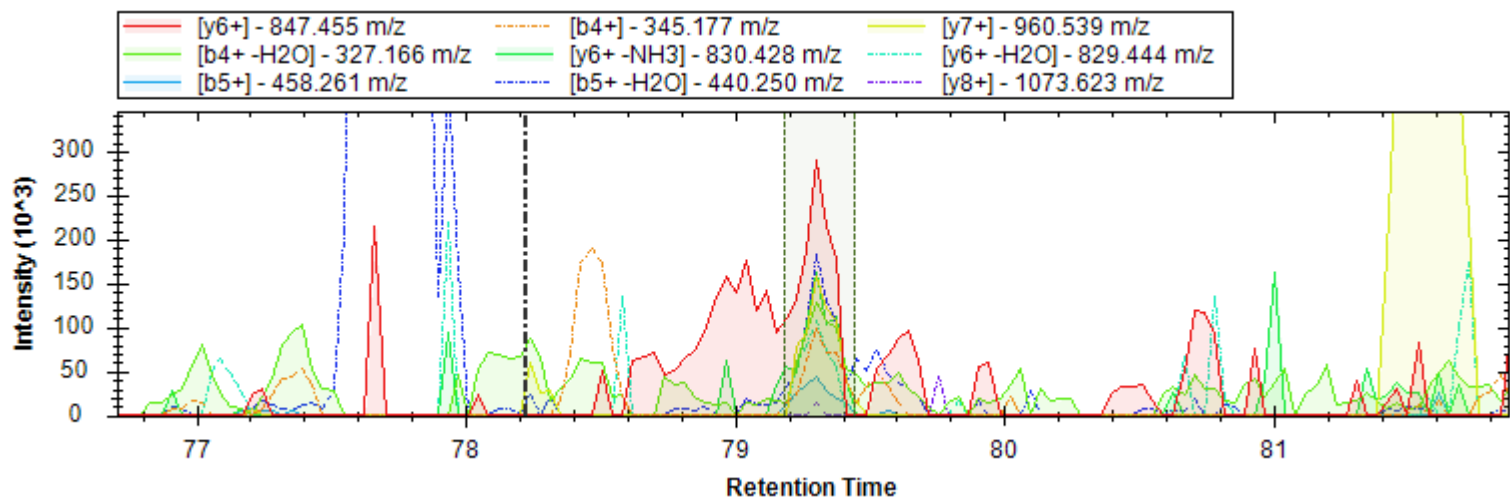

- | | | |
|-------------------------------|------------------------------|-------------------------------|
| [y20+++ -H3PO4] - 688.005 m/z | [y5+] - 583.295 m/z | [y21+++ -H3PO4] - 717.016 m/z |
| [y6+] - 720.354 m/z | [y4+] - 446.236 m/z | [y8++] - 458.741 m/z |
| [y18++ -H3PO4] - 914.454 m/z | [y19+++] - 666.309 m/z | [y18+++] - 642.630 m/z |
| [y19++ -H3PO4] - 949.972 m/z | [y15++ -H3PO4] - 779.382 m/z | [y7+] - 819.422 m/z |
| [y3+] - 375.199 m/z | [y20+++] - 720.664 m/z | [y15++] - 828.370 m/z |
| [y10+ -H3PO4] - 1042.518 m/z | [b17++] - 889.407 m/z | |