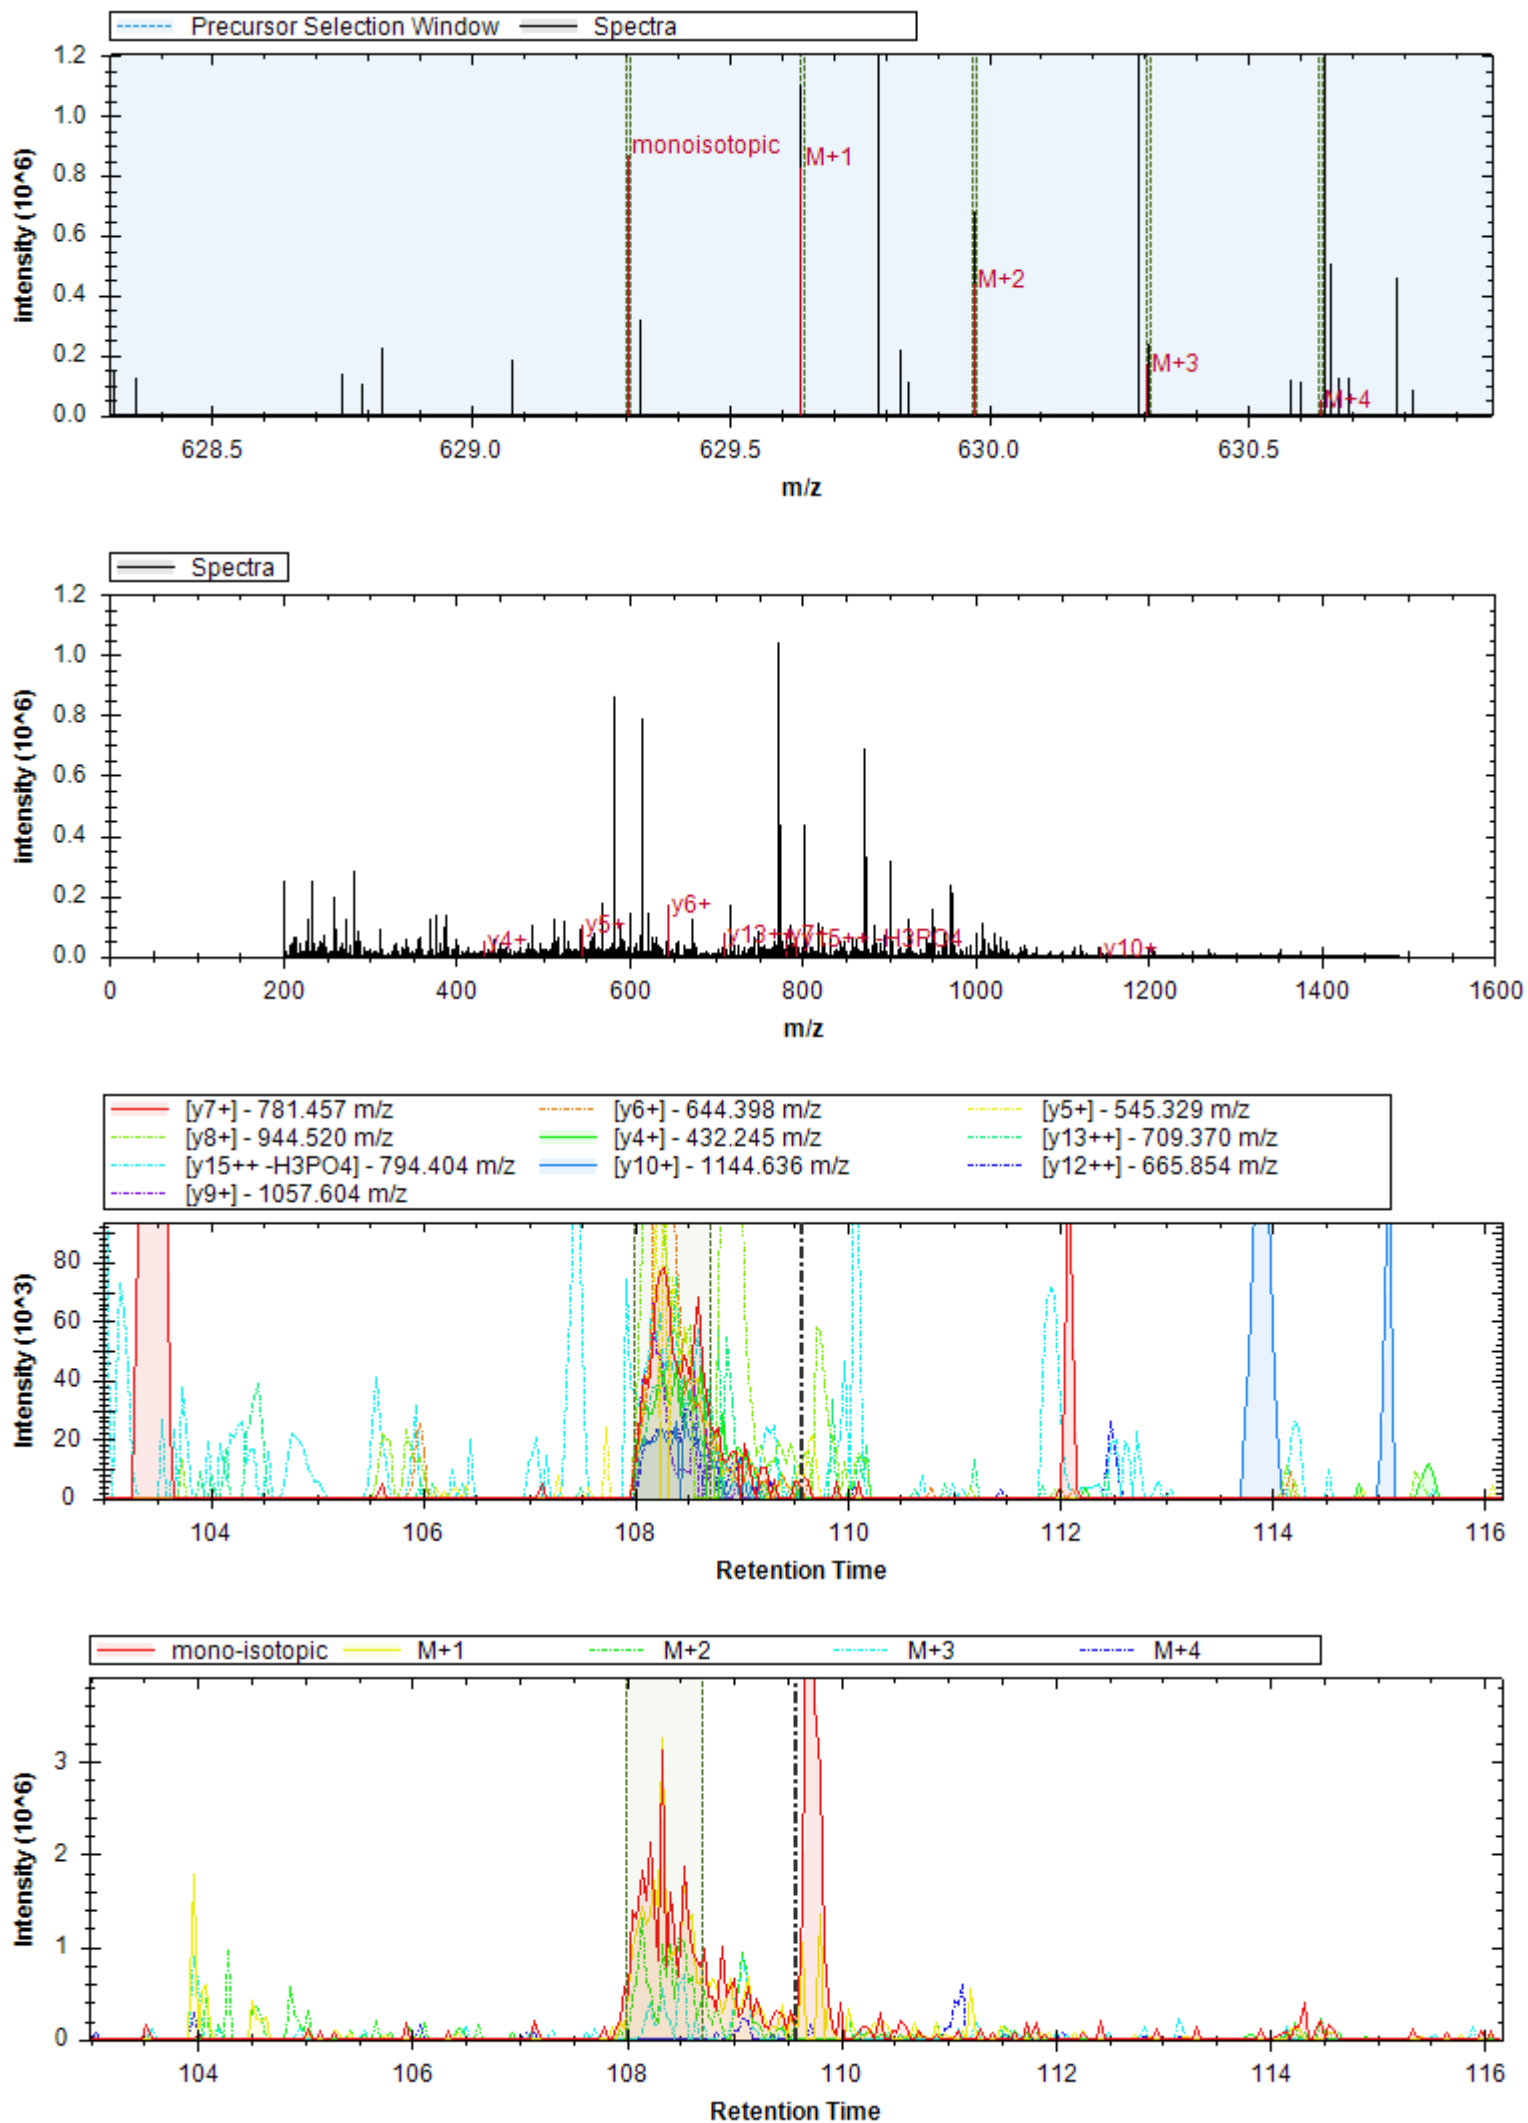

[y8+ -H3PO4] - 868.500 m/z	[b7+ -H3PO4] - 723.390 m/z	[y3+] - 345.213 m/z
[y8+] - 966.477 m/z	[y6+ -H3PO4] - 683.420 m/z	[y5+ -H3PO4] - 570.336 m/z
[y9++ -H3PO4] - 498.783 m/z	[b4+] - 385.183 m/z	[b6+] - 654.368 m/z
[y5+] - 668.313 m/z	[b9+ -H3PO4] - 921.490 m/z	[y8+ -H2O] - 948.466 m/z
[y7+ -H3PO4] - 811.479 m/z	[b9+ -NH3] - 1100.240 m/z	[y4+ -H3PO4] - 414.235 m/z