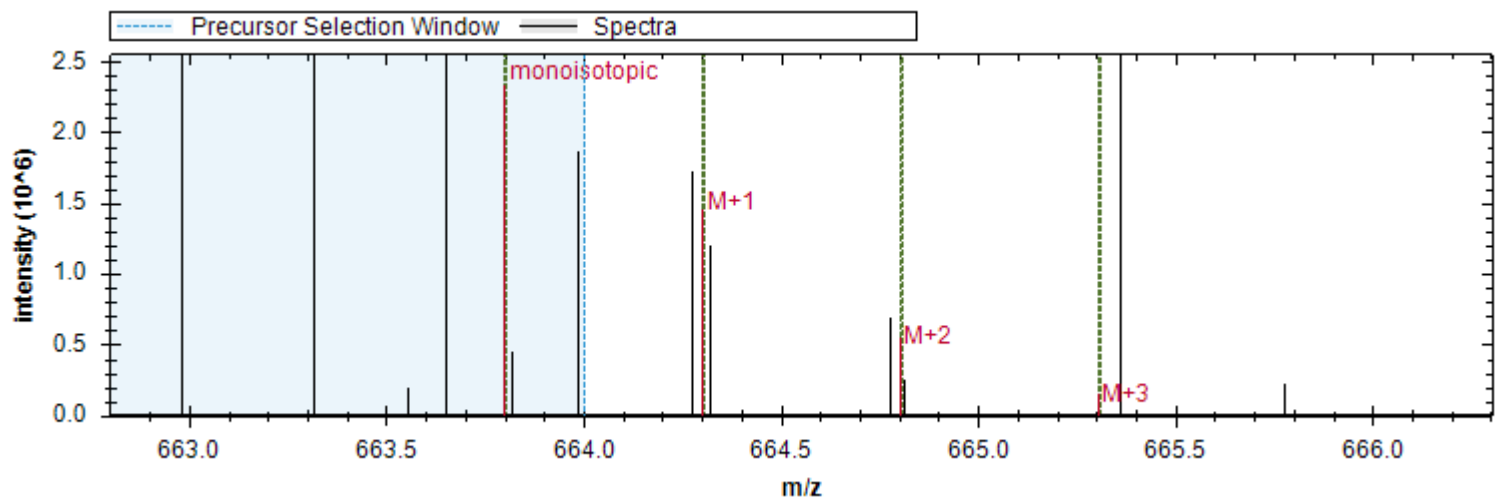

[y8+ -H3PO4] - 868.500 m/z	[b7+ -H3PO4] - 723.390 m/z	[y3+] - 345.213 m/z
[y8+] - 966.477 m/z	[y6+ -H3PO4] - 683.420 m/z	[y5+ -H3PO4] - 570.336 m/z
[y9++ -H3PO4] - 498.783 m/z	[b4+] - 385.183 m/z	[b6+] - 654.368 m/z
[y5+] - 668.313 m/z	[b9+ -H3PO4] - 921.490 m/z	[y8+ -H2O] - 948.466 m/z
[y7+ -H3PO4] - 811.479 m/z	[b9+ -NH3] - 1100.240 m/z	[y4+ -H3PO4] - 414.235 m/z