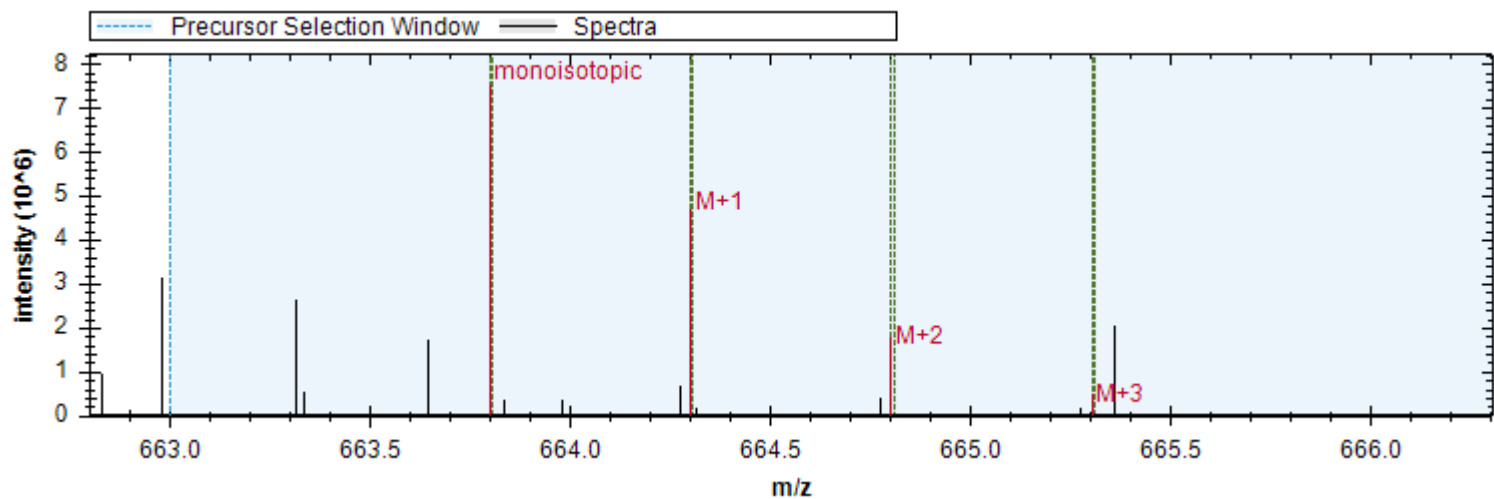

- | | | |
|-------------------------------|------------------------------|-------------------------------|
| [y20+++ -H3PO4] - 688.005 m/z | [y5+] - 583.295 m/z | [y21+++ -H3PO4] - 717.016 m/z |
| [y6+] - 720.354 m/z | [y4+] - 446.236 m/z | [y8++] - 458.741 m/z |
| [y18++ -H3PO4] - 914.454 m/z | [y19+++] - 666.309 m/z | [y18+++] - 642.630 m/z |
| [y19++ -H3PO4] - 949.972 m/z | [y15++ -H3PO4] - 779.382 m/z | [y7+] - 819.422 m/z |
| [y3+] - 375.199 m/z | [y20+++] - 720.664 m/z | [y15++] - 828.370 m/z |
| [y10+ -H3PO4] - 1042.518 m/z | [b17++] - 889.407 m/z | |