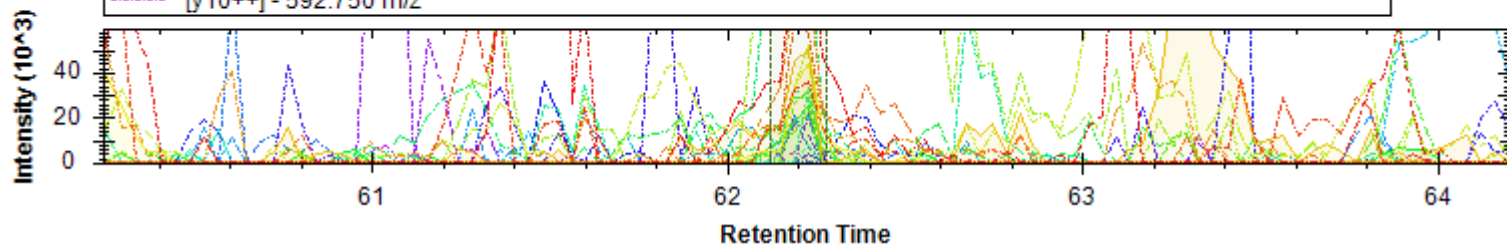

[y7+ -H3PO4] - 807.382 m/z	[y13++ -H3PO4] - 694.325 m/z	[b8+ -H2O] - 820.374 m/z
[y4+] - 504.249 m/z	[b8+] - 838.384 m/z	[y7+] - 905.359 m/z
[y11++ -H3PO4] - 579.280 m/z	[y5+ -H3PO4] - 573.270 m/z	[y12++ -H3PO4] - 643.801 m/z
[y11+] - 628.268 m/z	[y13++] - 743.313 m/z	[b7+] - 751.352 m/z
[b9++] - 476.238 m/z	[y6+ -H3PO4] - 710.329 m/z	[b6+ -H2O] - 662.305 m/z
[y12++] - 692.789 m/z	[b9+ -H2O] - 933.458 m/z	[b7+ -H2O] - 733.342 m/z
[b6+] - 680.315 m/z	[y5+ -NH3] - 752.020 m/z	[y4+ -H2O] - 486.238 m/z
[b5+] - 593.283 m/z	[y7++] - 453.183 m/z	[b3+] - 306.156 m/z
[y10++] - 592.750 m/z