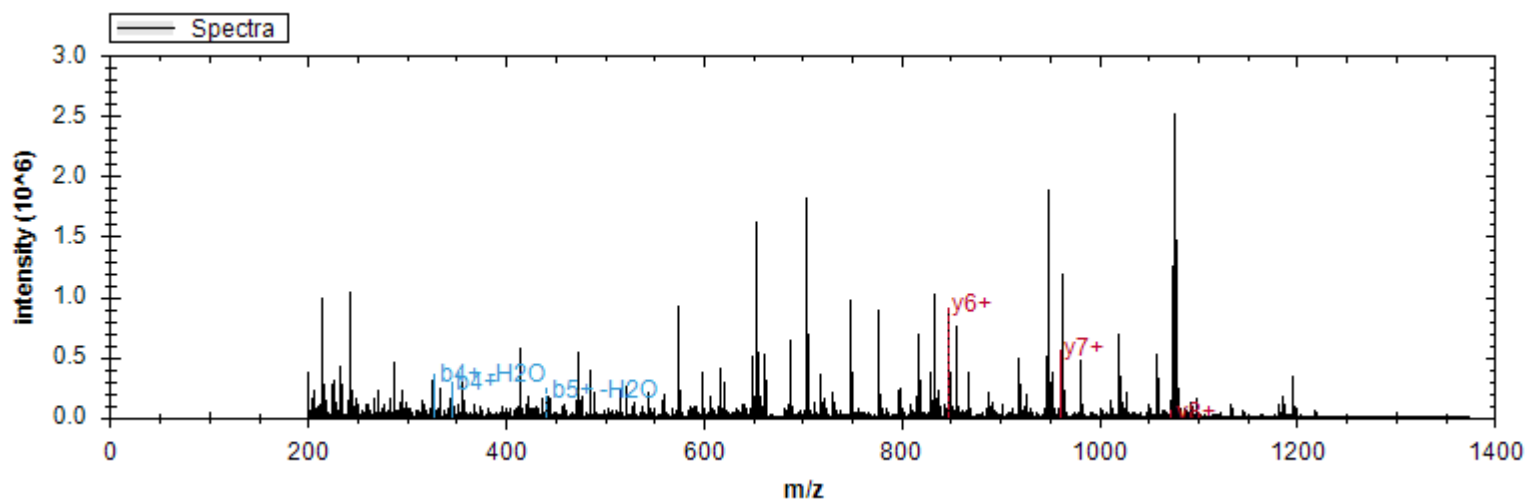

[y8+ -H3PO4] - 868.500 m/z	[b7+ -H3PO4] - 723.390 m/z	[y3+] - 345.213 m/z
[y8+] - 966.477 m/z	[y6+ -H3PO4] - 683.420 m/z	[y5+ -H3PO4] - 570.336 m/z
[y9++ -H3PO4] - 498.783 m/z	[b4+] - 385.183 m/z	[b6+] - 654.368 m/z
[y5+] - 668.313 m/z	[b9+ -H3PO4] - 921.490 m/z	[y8+ -H2O] - 948.466 m/z
[y7+ -H3PO4] - 811.479 m/z	[b9+ -NH3] - 1100.240 m/z	[y4+ -H3PO4] - 414.235 m/z