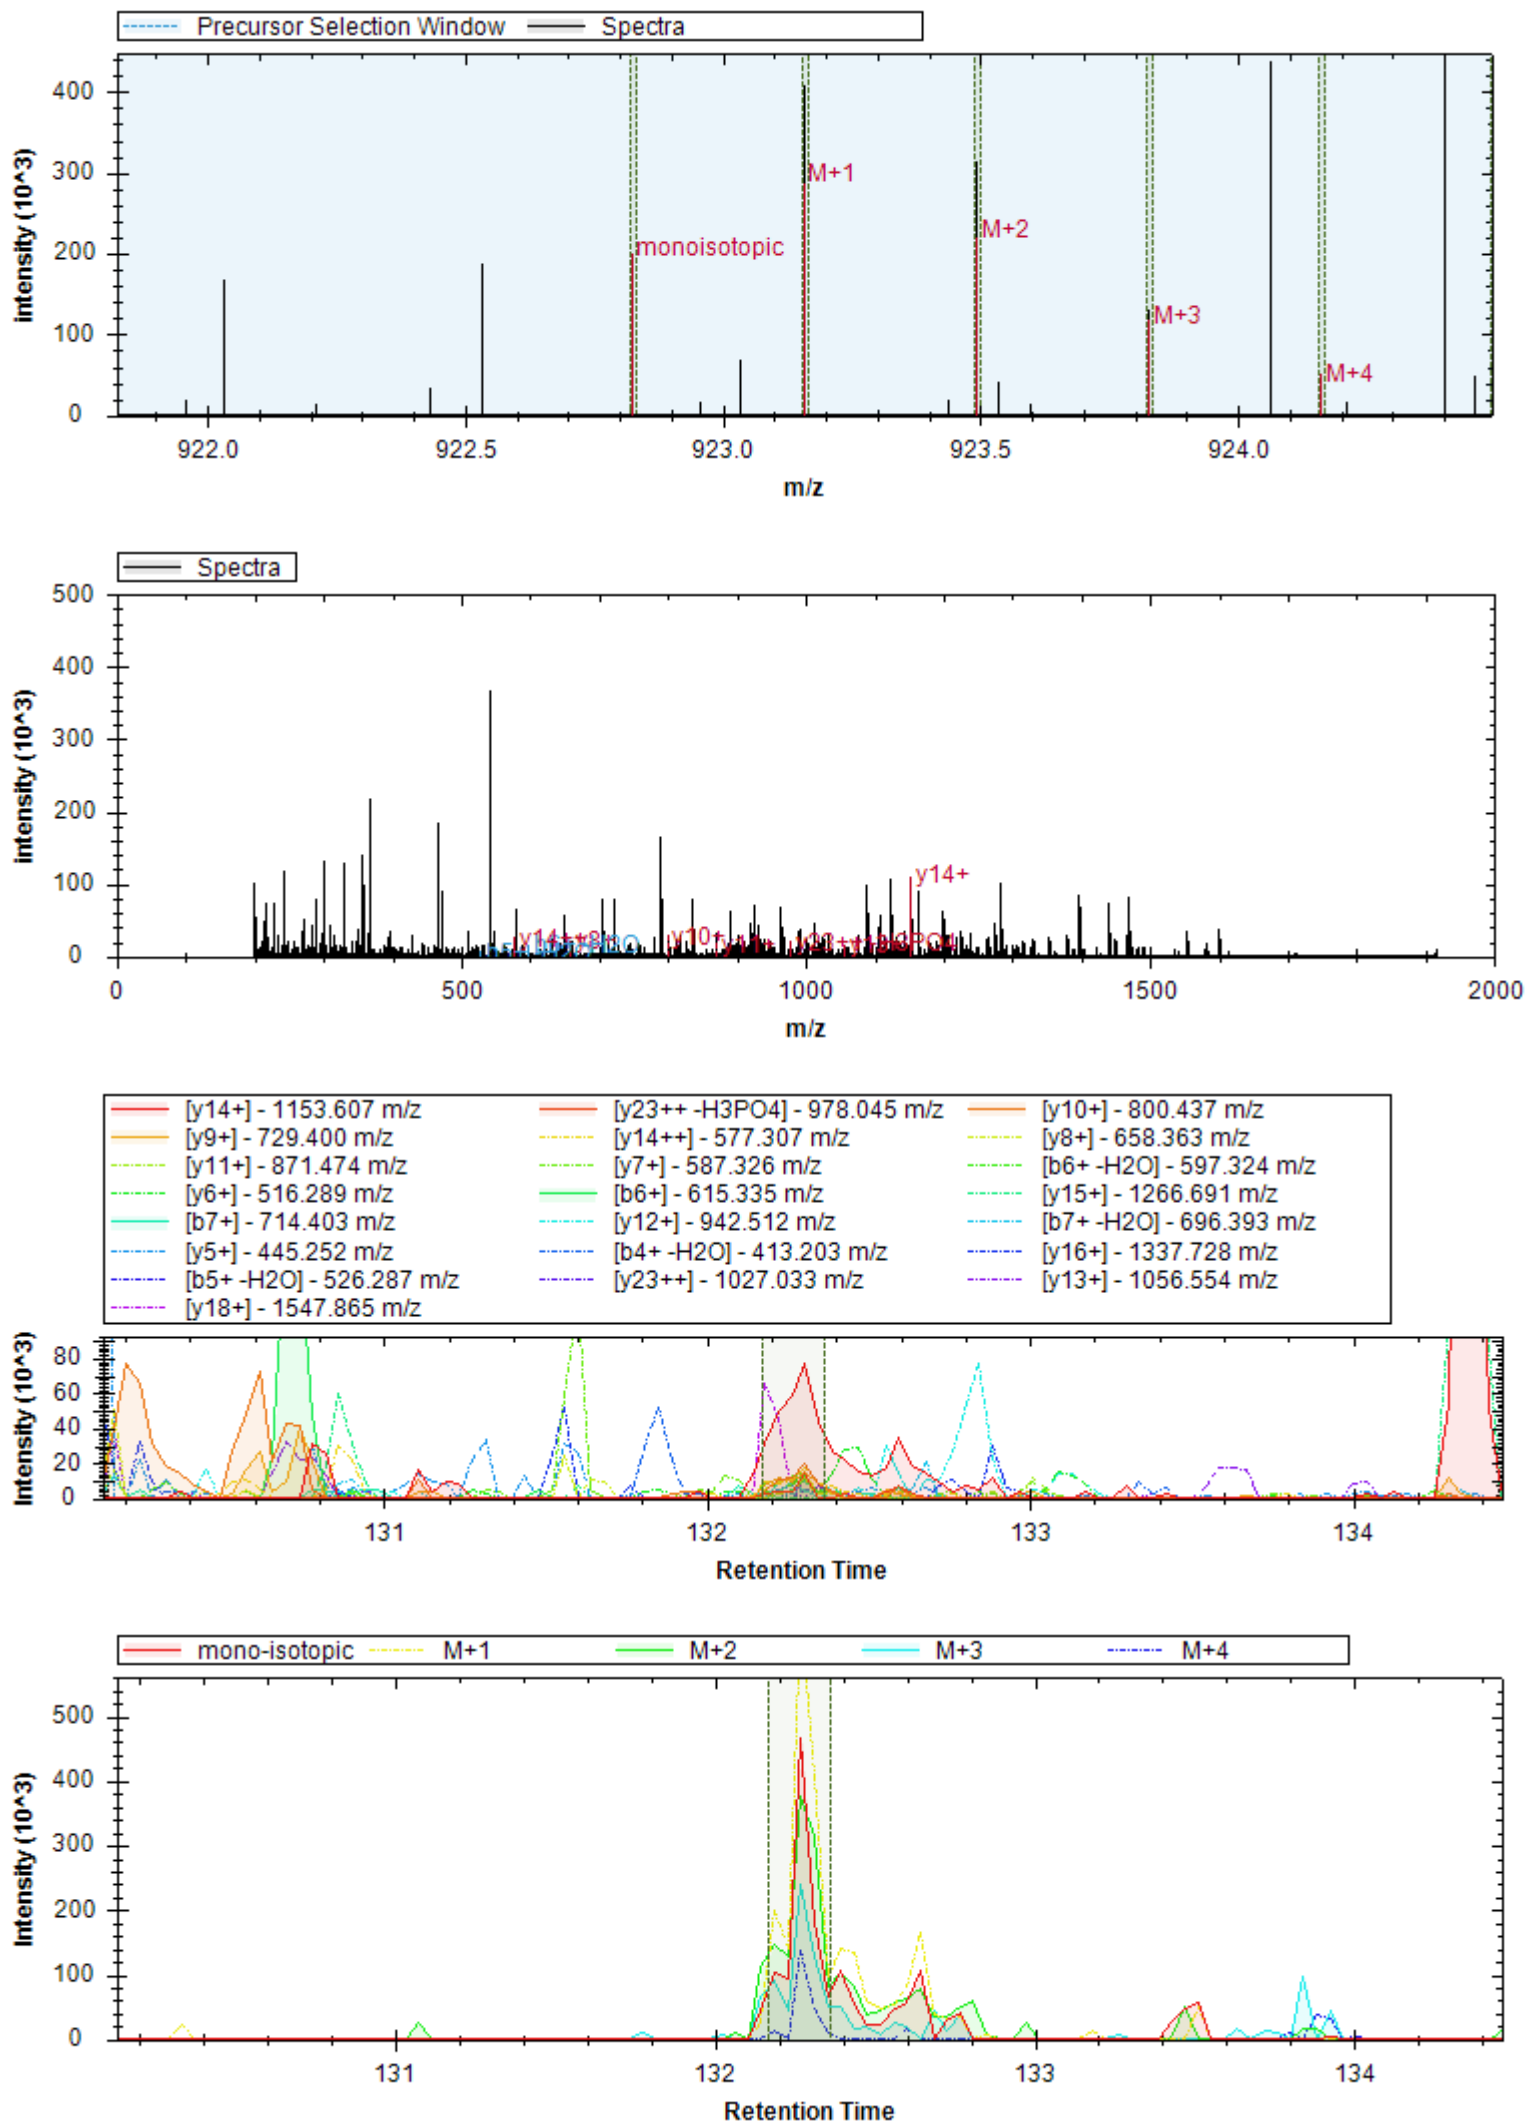

Fig4_MP-DIA-barrel-cortex-p54-1_MHRM.htrms

- | | | |
|------------------------------|------------------------------|----------------------------|
| [y14++ -H3PO4] - 703.909 m/z | [y13++ -H3PO4] - 668.391 m/z | [b6+ -H3PO4] - 608.388 m/z |
| [y9+] - 898.499 m/z | [b10++ -H3PO4] - 509.314 m/z | [y5+] - 489.267 m/z |
| [y6+] - 576.299 m/z | [y12++ -H3PO4] - 618.857 m/z | [y14++] - 752.898 m/z |
| [y8+] - 801.447 m/z | [y13++] - 717.379 m/z | [b10++] - 558.302 m/z |
| [y12++] - 667.845 m/z | [b6+] - 706.365 m/z | [y8++] - 401.227 m/z |
| [y9++] - 449.753 m/z | [y5+ -H2O] - 471.256 m/z | [y9+ -H2O] - 880.489 m/z |
| [y11++] - 618.311 m/z | [y3+] - 305.182 m/z | [y4+] - 392.214 m/z |
| [b5+] - 525.351 m/z | [y13++ -H2O] - 708.374 m/z | |