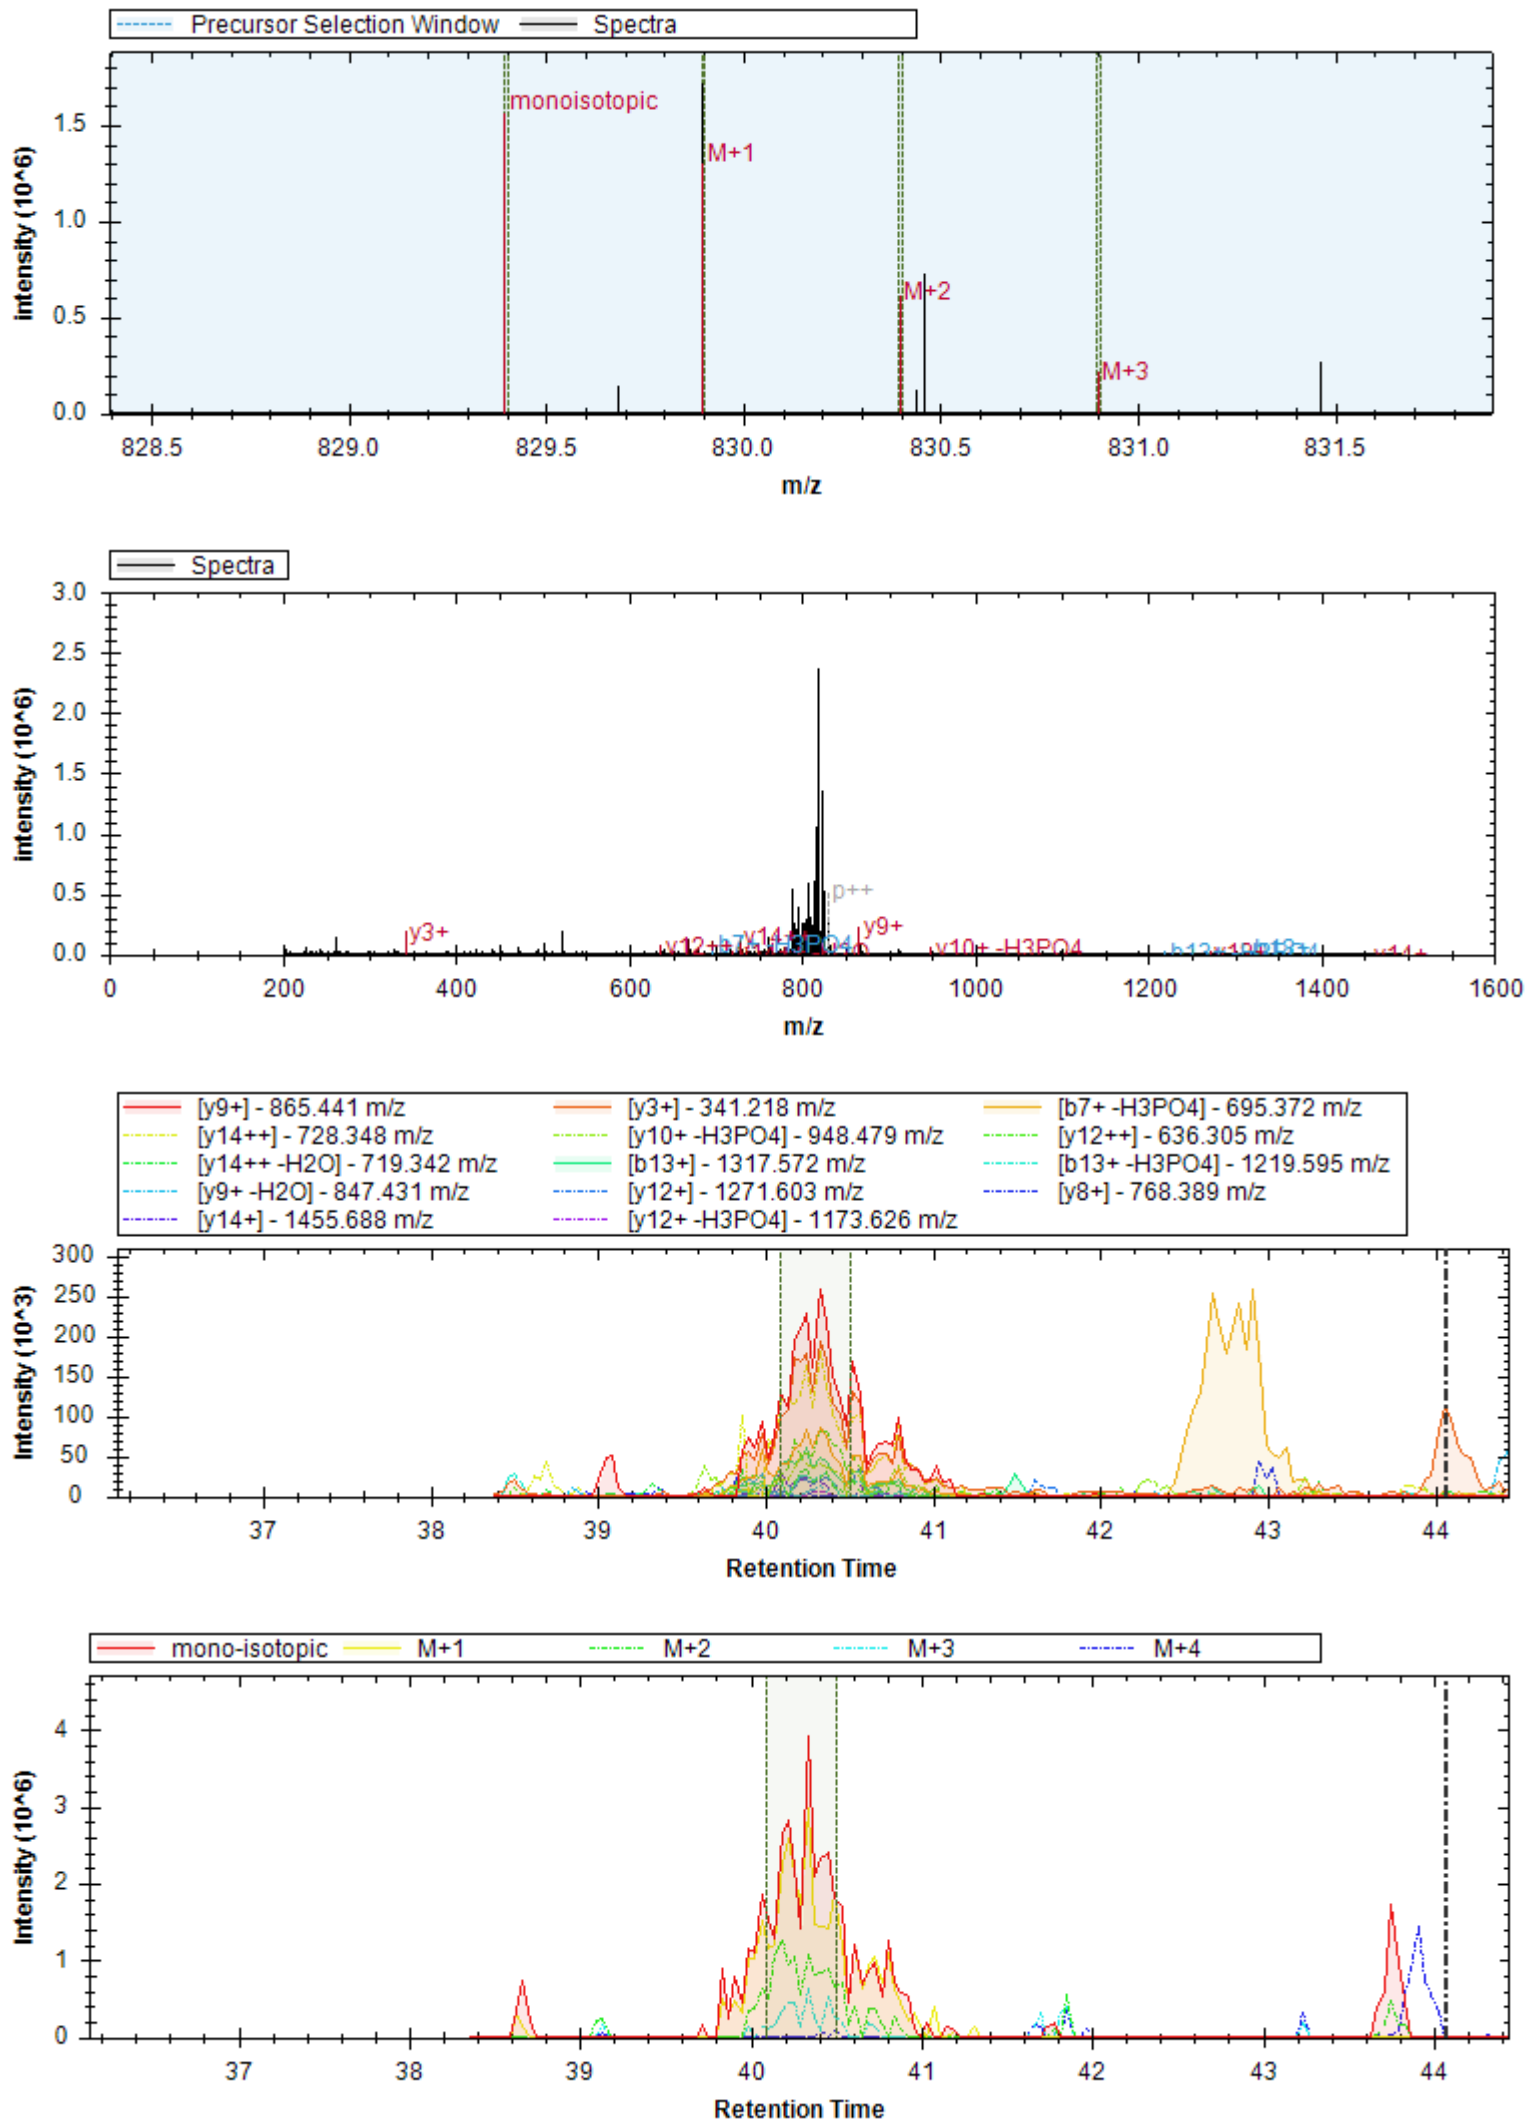

[y7+] - 911.462 m/z	[y5+] - 635.315 m/z	[y6+] - 798.378 m/z
[y10+] - 1244.642 m/z	[y8+] - 1010.531 m/z	[y15++] - 837.897 m/z
[y13+] - 1530.734 m/z	[y4+] - 548.283 m/z	[y14++] - 794.381 m/z
[y17++ -H3PO4] - 945.942 m/z	[b3+] - 315.166 m/z	[y9+] - 1147.589 m/z
[y19++ -H3PO4] - 1032.974 m/z	[y11+] - 1358.685 m/z	[b4+ -H2O] - 426.198 m/z
[y21++] - 1197.008 m/z	[y21++ -H3PO4] - 1148.019 m/z	