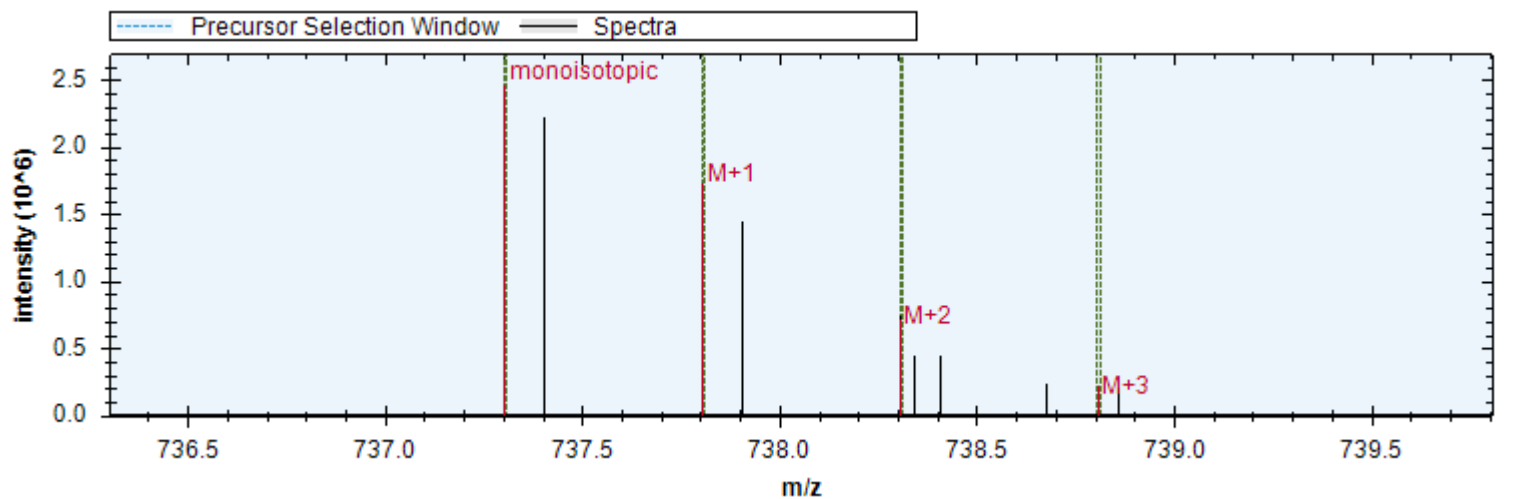

[y7+] - 671.347 m/z	[y10+ -H3PO4] - 894.443 m/z	[y4+] - 416.225 m/z
[y10+] - 992.420 m/z	[y10++] - 496.714 m/z	[b3+] - 308.124 m/z
[y11+ -H3PO4] - 981.475 m/z	[y12+ -H3PO4] - 1068.507 m/z	[y9+ -H3PO4] - 797.390 m/z
[y11++] - 540.230 m/z	[y11+] - 1079.452 m/z	[y7+ -H2O] - 653.337 m/z
[y8+ -H3PO4] - 740.369 m/z	[y12+] - 1166.484 m/z	[y10+ -H2O] - 1072.209 m/z
[b4+ -H2O] - 377.146 m/z	[y5+] - 517.273 m/z	[y10+ -NH3] - 975.393 m/z
[b4+] - 395.156 m/z