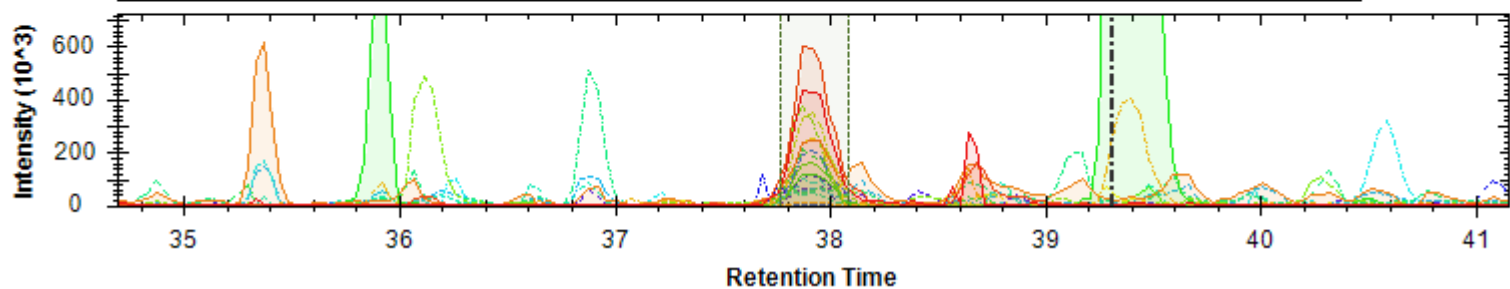

[y6+] - 570.325 m/z	[y10+] - 998.419 m/z	[b4+ -H2O] - 311.171 m/z
[y4+ -H2O] - 384.224 m/z	[y10+ -H3PO4] - 900.442 m/z	[y9+] - 911.387 m/z
[y3+] - 315.203 m/z	[y8+ -H3PO4] - 726.378 m/z	[y4+] - 402.235 m/z
[y8+] - 824.355 m/z	[b4+] - 329.182 m/z	[b5+] - 416.214 m/z
[y11+ -H3PO4] - 971.479 m/z	[b5+ -H2O] - 398.203 m/z	[y11+] - 1069.456 m/z
[y8+ -H2O] - 904.144 m/z	[y9+ -H3PO4] - 813.410 m/z	[y7+ -H3PO4] - 639.346 m/z
[y11+ -H2O] - 1247.046 m/z	[y9+ -H2O] - 991.177 m/z