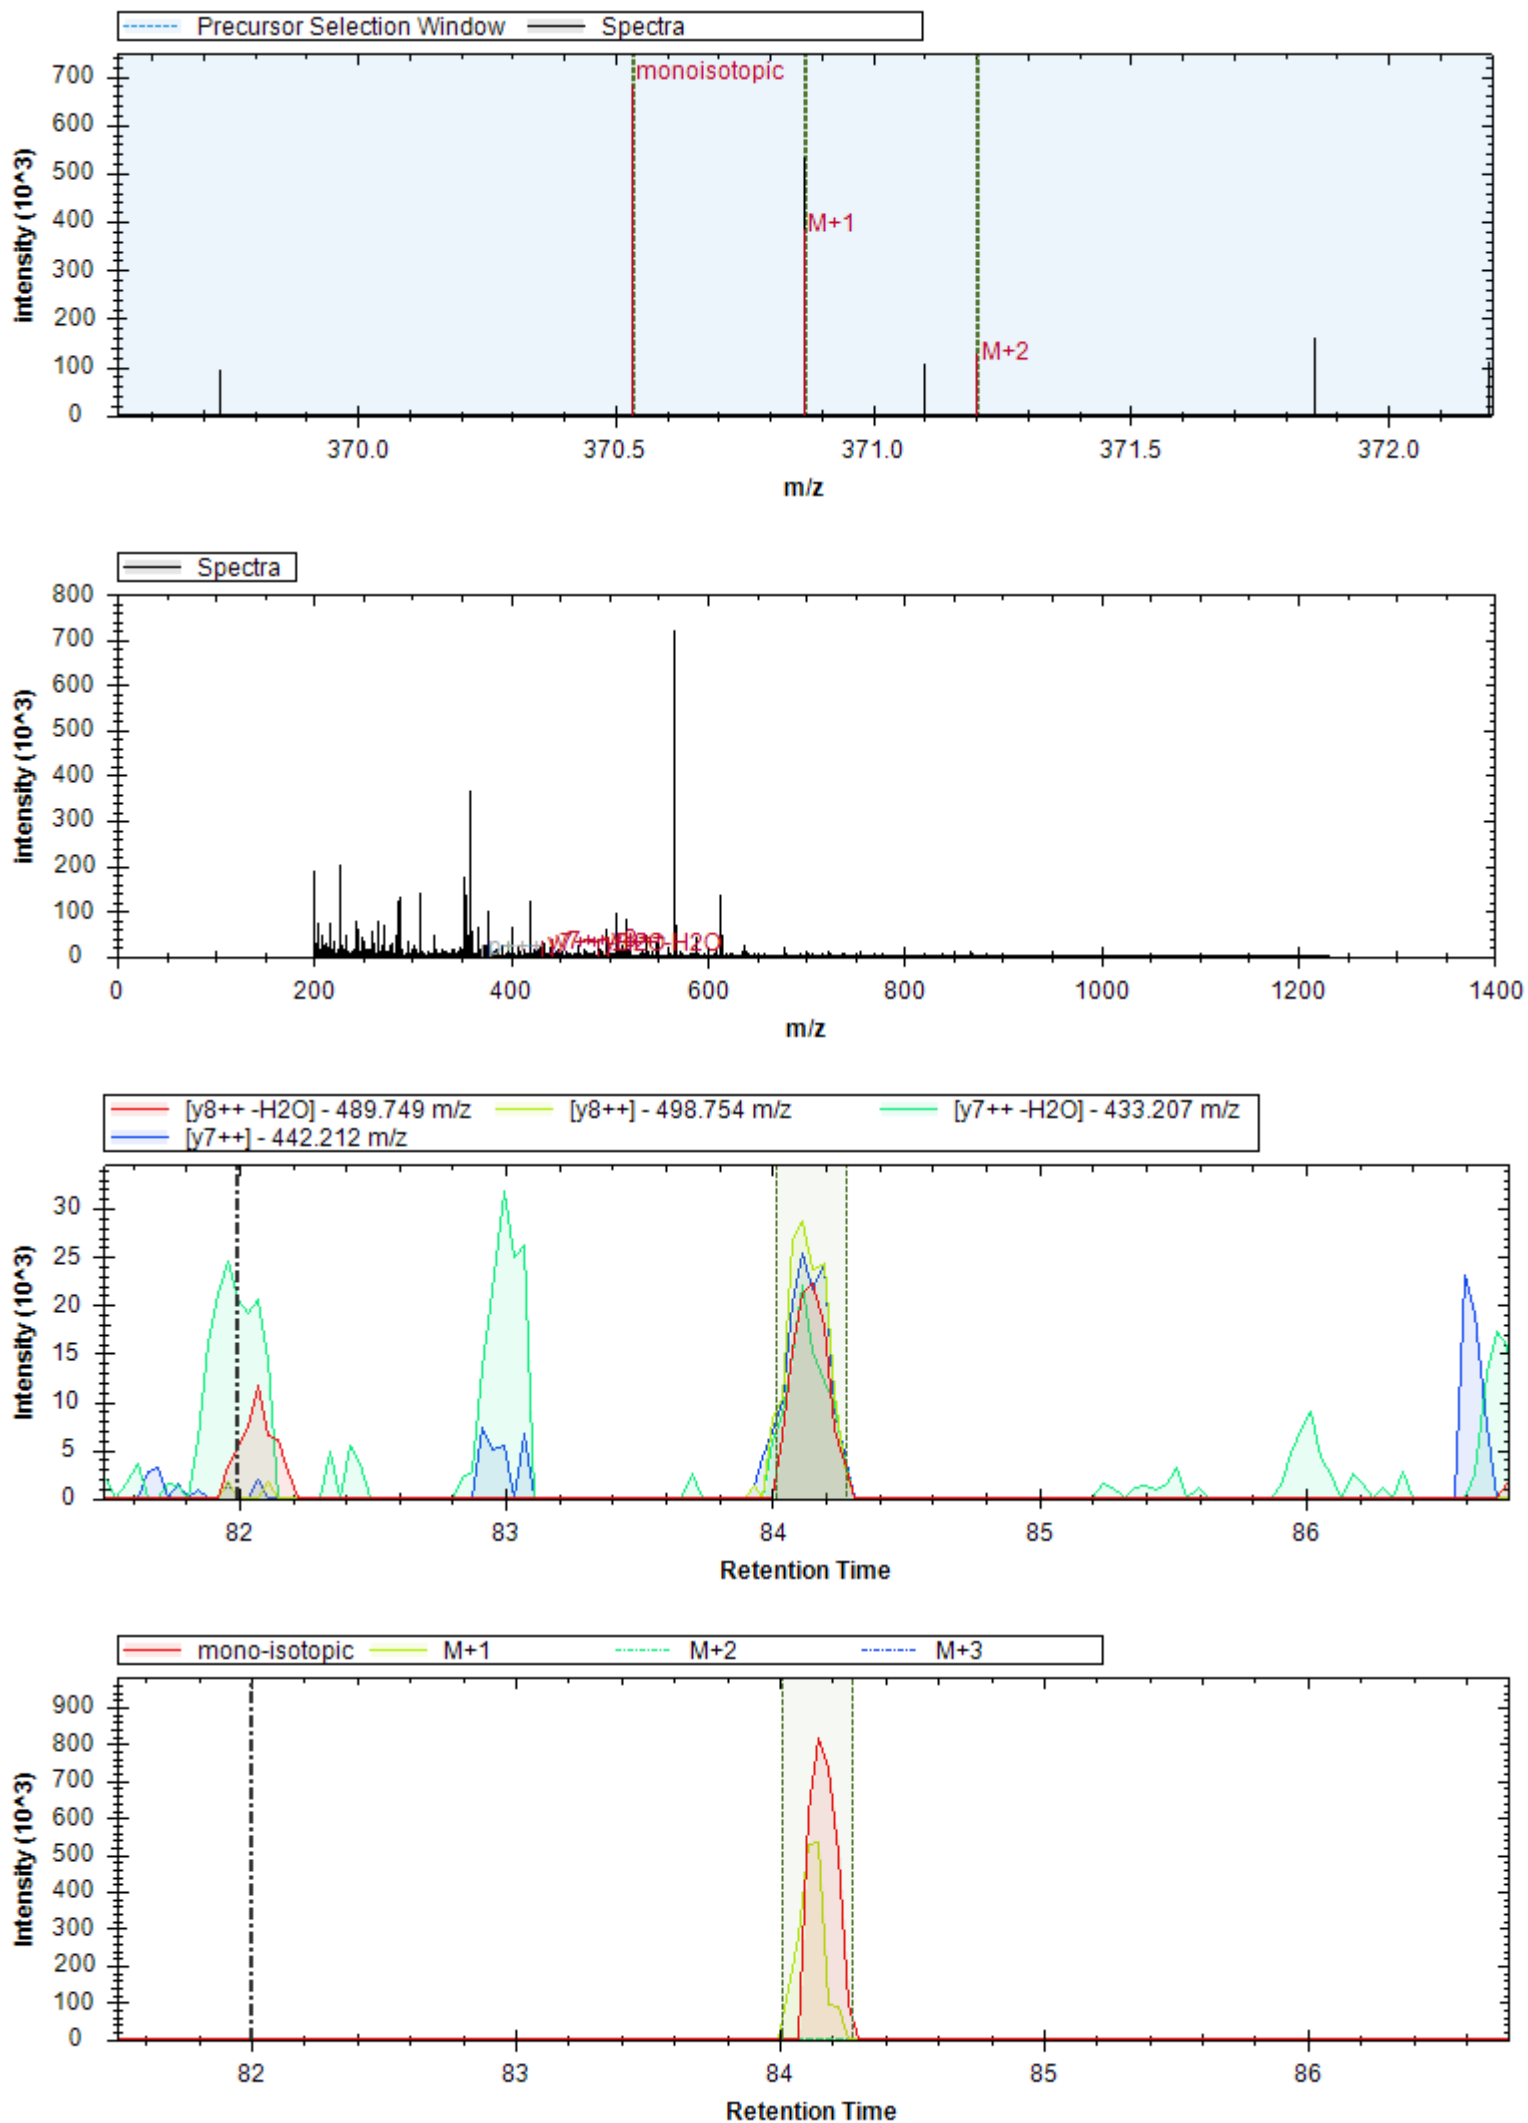

- | | | |
|-------------------------------|-------------------------------|------------------------------|
| [y20++ -H3PO4] - 1065.047 m/z | [y8+] - 959.460 m/z | [y8+ -H3PO4] - 861.483 m/z |
| [y19++ -H3PO4] - 1014.523 m/z | [y20++] - 1114.036 m/z | [y13+ -H3PO4] - 1426.769 m/z |
| [y4+] - 501.303 m/z | [y22++ -H3PO4] - 1143.092 m/z | [y22++] - 1192.081 m/z |
| [y13++] - 762.877 m/z | [y13+] - 1524.746 m/z | [y16++ -H3PO4] - 871.478 m/z |
| [y19++] - 1063.512 m/z | [b5+] - 398.240 m/z | [y21++] - 1163.570 m/z |
| [y7+ -H3PO4] - 764.430 m/z | [y8+ -H2O] - 941.449 m/z | [y8++] - 480.234 m/z |
| [y18++] - 1035.001 m/z | [y23++] - 1241.615 m/z | [y16++] - 920.466 m/z |
| [y12++ -H3PO4] - 665.362 m/z | [y17++] - 977.980 m/z | [b6+] - 499.288 m/z |
| [y15+ -H3PO4] - 1628.864 m/z | | |