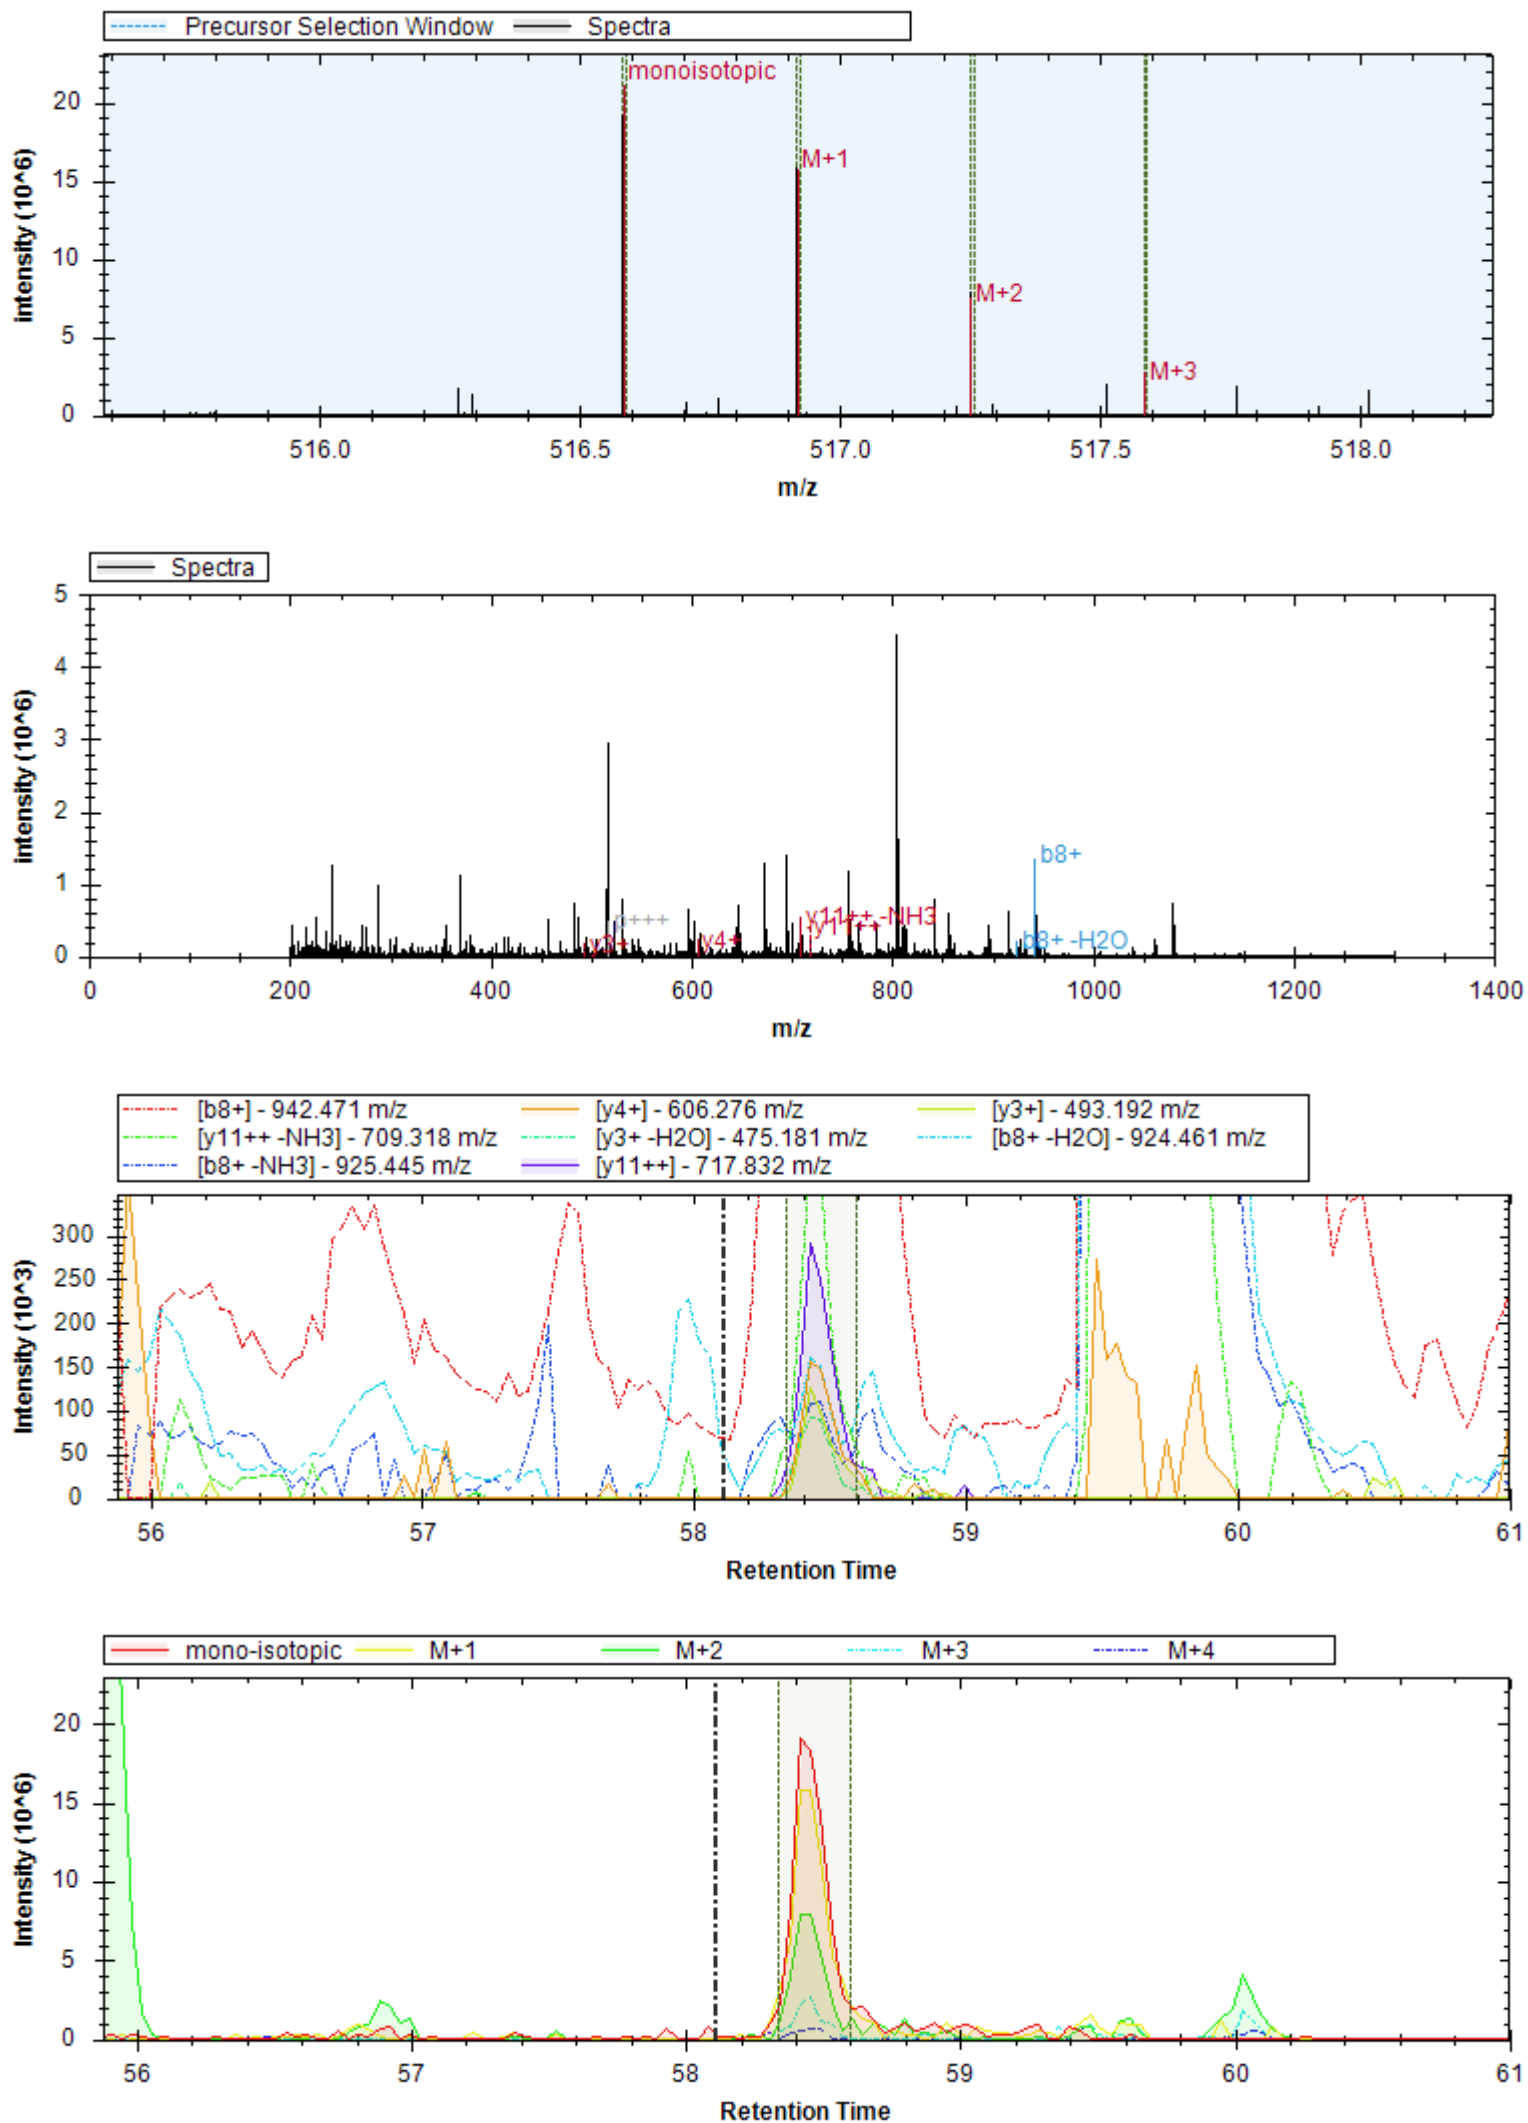

- | | | |
|----------------------------|----------------------------|------------------------------|
| [b14+] - 1310.634 m/z | [y3+] - 331.198 m/z | [b16+ -H3PO4] - 1466.687 m/z |
| [b13+] - 1239.596 m/z | [b7+] - 715.337 m/z | [b12+] - 1140.528 m/z |
| [y6+] - 656.265 m/z | [b15+] - 1397.666 m/z | [y12+ -H2O] - 1260.314 m/z |
| [b10+] - 998.454 m/z | [y12+] - 1180.525 m/z | [y4+] - 498.196 m/z |
| [y17++] - 854.899 m/z | [b16+ -H2O] - 1644.453 m/z | [b11+] - 1069.491 m/z |
| [y4+ -H3PO4] - 400.219 m/z | [b15+ -H2O] - 1379.655 m/z | [y5+ -H3PO4] - 487.251 m/z |
| [y9+] - 897.408 m/z | [y4+ -NH3] - 578.969 m/z | [y3+ -H2O] - 313.187 m/z |
| [y5+] - 585.228 m/z | [y6+ -H3PO4] - 558.288 m/z | [b16+ -NH3] - 1645.437 m/z |
| [y8+] - 826.371 m/z | | |