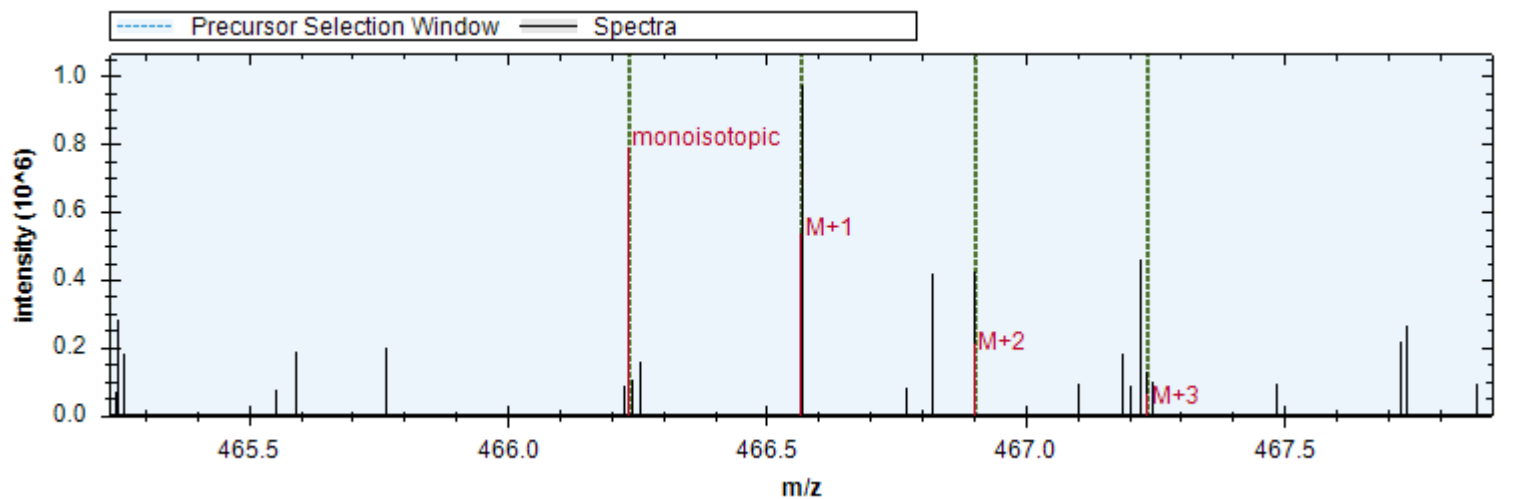

[y3+] - 359.204 m/z	[y5+ -H3PO4] - 565.284 m/z	[y6+ -H3PO4] - 636.321 m/z
[y4+ -H3PO4] - 428.225 m/z	[y10++ -H3PO4] - 540.265 m/z	[y7+ -H3PO4] - 764.380 m/z
[y10++] - 589.254 m/z	[y7+ -NH3] - 943.130 m/z	[y6+] - 734.298 m/z
[y5+] - 663.261 m/z	[y8++] - 481.216 m/z	[y4+] - 526.202 m/z
[y8+ -H3PO4] - 863.448 m/z	[y6++] - 367.653 m/z	[y7+ -H2O] - 942.146 m/z