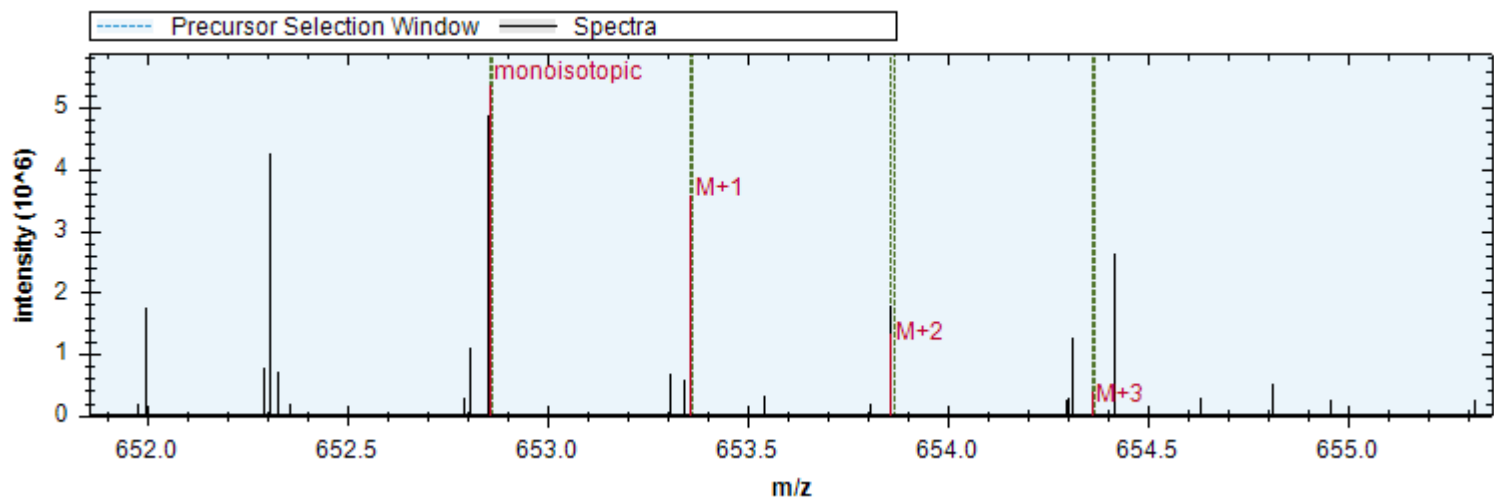

[y8+ -H3PO4] - 868.500 m/z	[b7+ -H3PO4] - 723.390 m/z	[y3+] - 345.213 m/z
[y8+] - 966.477 m/z	[y6+ -H3PO4] - 683.420 m/z	[y5+ -H3PO4] - 570.336 m/z
[y9++ -H3PO4] - 498.783 m/z	[b4+] - 385.183 m/z	[b6+] - 654.368 m/z
[y5+] - 668.313 m/z	[b9+ -H3PO4] - 921.490 m/z	[y8+ -H2O] - 948.466 m/z
[y7+ -H3PO4] - 811.479 m/z	[b9+ -NH3] - 1100.240 m/z	[y4+ -H3PO4] - 414.235 m/z