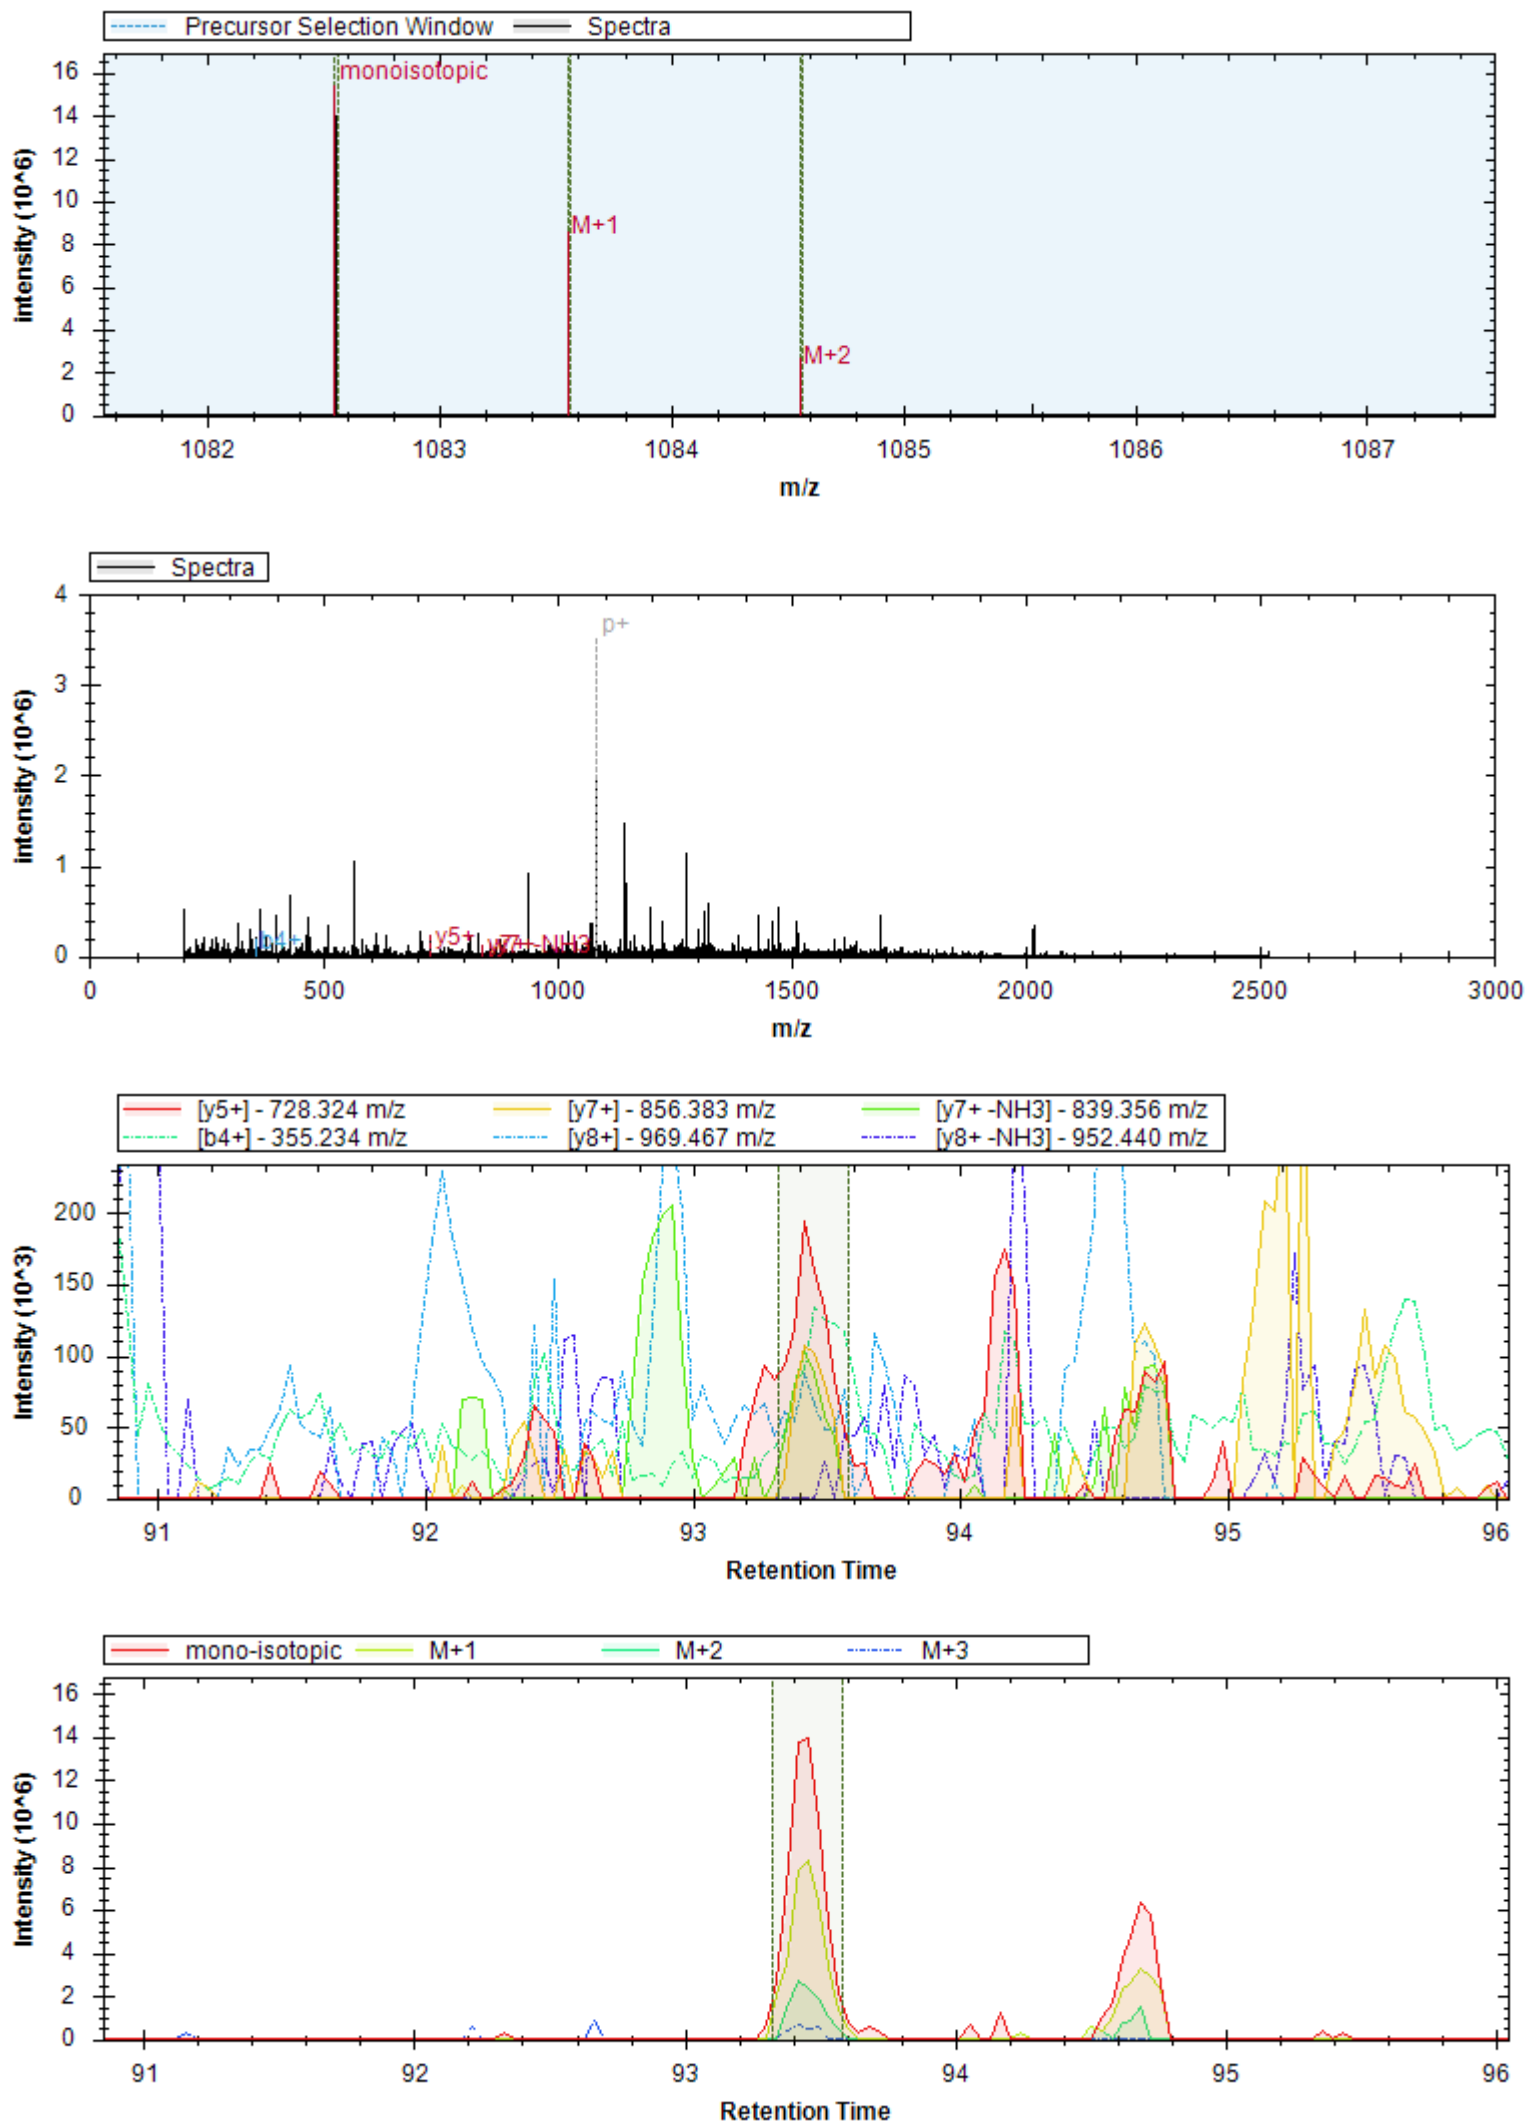

[y3+] - 369.225 m/z	[y13+] - 1329.532 m/z	[y10+] - 1058.415 m/z
[y9+] - 971.383 m/z	[y11+] - 1145.447 m/z	[y8+] - 884.351 m/z
[y10+ -H3PO4] - 960.438 m/z	[y13+ -H3PO4] - 1231.555 m/z	[y8+ -H3PO4] - 786.374 m/z
[y12+] - 1232.479 m/z	[y7+] - 797.319 m/z	[b5+] - 418.157 m/z
[b4+] - 361.135 m/z	[y14++] - 693.780 m/z	[y10+ -H2O] - 1138.204 m/z
[y16++] - 794.810 m/z		