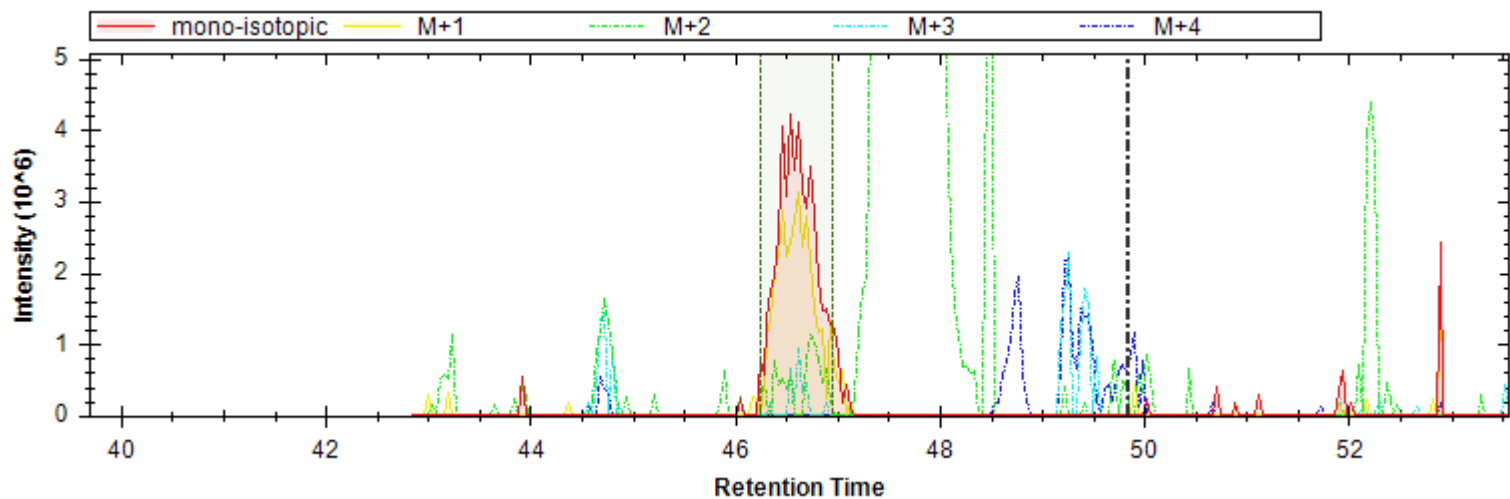

Fig4_MP-DIA-barrel-cortex-p54-1_MHRM.htrms

- | | | |
|------------------------------|------------------------------|----------------------------|
| [y14++ -H3PO4] - 703.909 m/z | [y13++ -H3PO4] - 668.391 m/z | [b6+ -H3PO4] - 608.388 m/z |
| [y9+] - 898.499 m/z | [b10++ -H3PO4] - 509.314 m/z | [y5+] - 489.267 m/z |
| [y6+] - 576.299 m/z | [y12++ -H3PO4] - 618.857 m/z | [y14++] - 752.898 m/z |
| [y8+] - 801.447 m/z | [y13++] - 717.379 m/z | [b10++] - 558.302 m/z |
| [y12++] - 667.845 m/z | [b6+] - 706.365 m/z | [y8++] - 401.227 m/z |
| [y9++] - 449.753 m/z | [y5+ -H2O] - 471.256 m/z | [y9+ -H2O] - 880.489 m/z |
| [y11++] - 618.311 m/z | [y3+] - 305.182 m/z | [y4+] - 392.214 m/z |
| [b5+] - 525.351 m/z | [y13++ -H2O] - 708.374 m/z | |