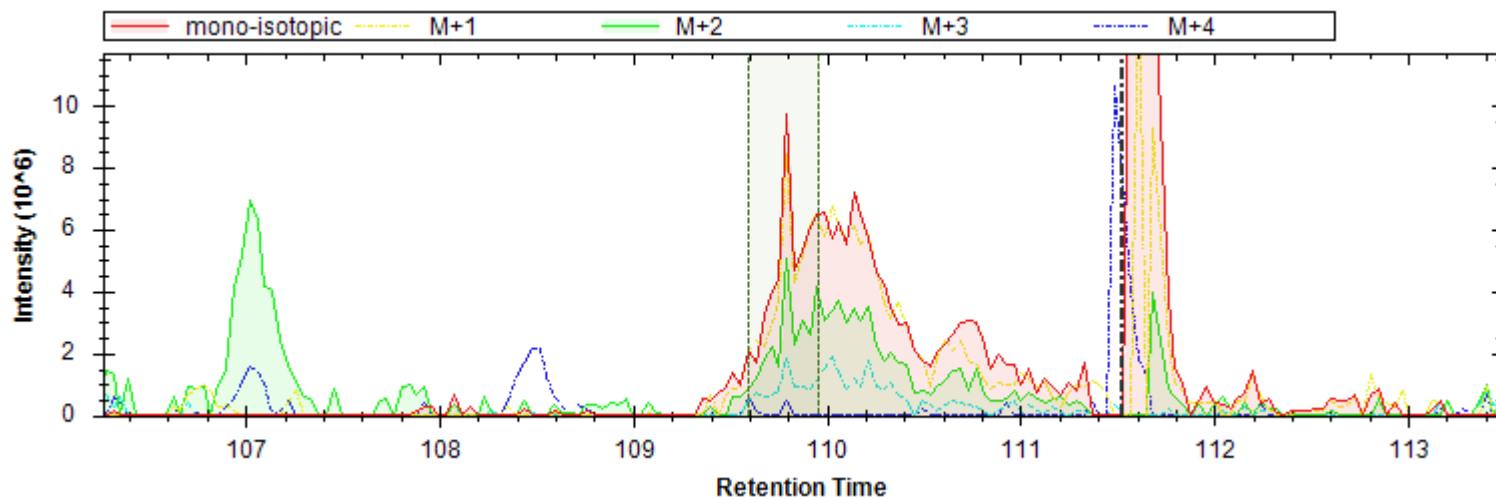

Fig4_MP-DIA-barrel-cortex-p54-1_MHRM.htrms

- | | | |
|------------------------------|------------------------------|----------------------------|
| [y14++ -H3PO4] - 703.909 m/z | [y13++ -H3PO4] - 668.391 m/z | [b6+ -H3PO4] - 608.388 m/z |
| [y9+] - 898.499 m/z | [b10++ -H3PO4] - 509.314 m/z | [y5+] - 489.267 m/z |
| [y6+] - 576.299 m/z | [y12++ -H3PO4] - 618.857 m/z | [y14++] - 752.898 m/z |
| [y8+] - 801.447 m/z | [y13++] - 717.379 m/z | [b10++] - 558.302 m/z |
| [y12++] - 667.845 m/z | [b6+] - 706.365 m/z | [y8++] - 401.227 m/z |
| [y9++] - 449.753 m/z | [y5+ -H2O] - 471.256 m/z | [y9+ -H2O] - 880.489 m/z |
| [y11++] - 618.311 m/z | [y3+] - 305.182 m/z | [y4+] - 392.214 m/z |
| [b5+] - 525.351 m/z | [y13++ -H2O] - 708.374 m/z | |