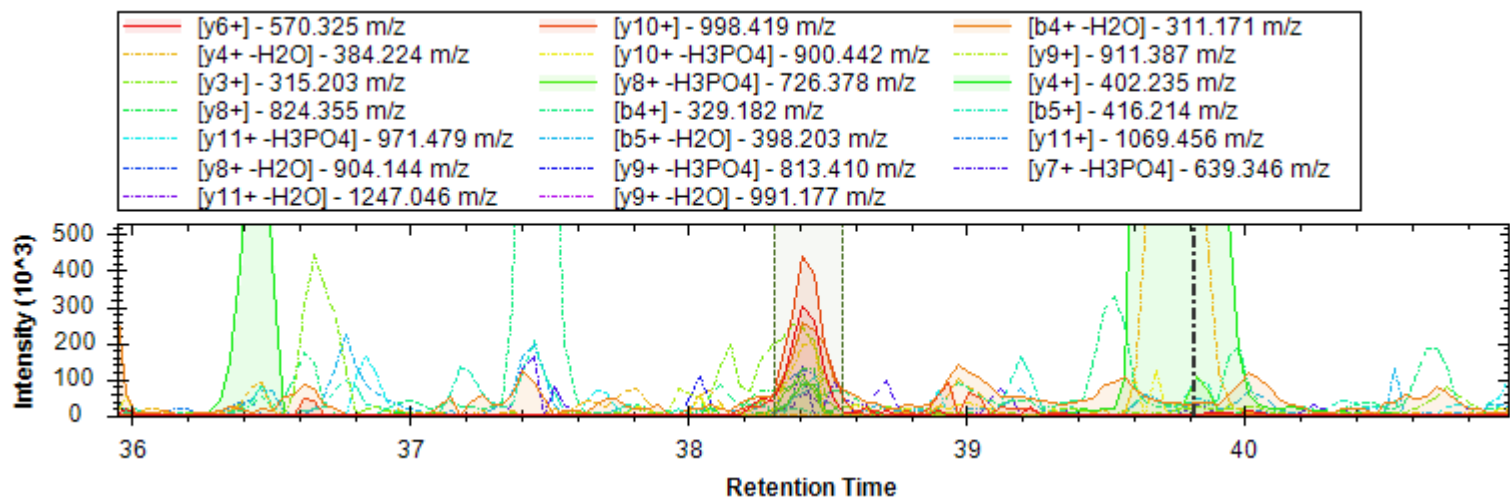

- | | | |
|----------------------------|----------------------------|--------------------------|
| [y4+] - 459.256 m/z | [b6+ -H3PO4] - 632.315 m/z | [b6+] - 730.292 m/z |
| [b4+ -H3PO4] - 420.235 m/z | [y6+] - 671.336 m/z | [y4+ -NH3] - 442.230 m/z |
| [y4+ -H2O] - 441.246 m/z | [b8+ -H3PO4] - 843.411 m/z | [y3+] - 362.203 m/z |
| [b4+ -H2O] - 598.002 m/z | [y7+ -H3PO4] - 740.357 m/z | [b8+] - 941.388 m/z |
| [b9+ -H3PO4] - 944.458 m/z | [y8+ -H3PO4] - 837.410 m/z | |