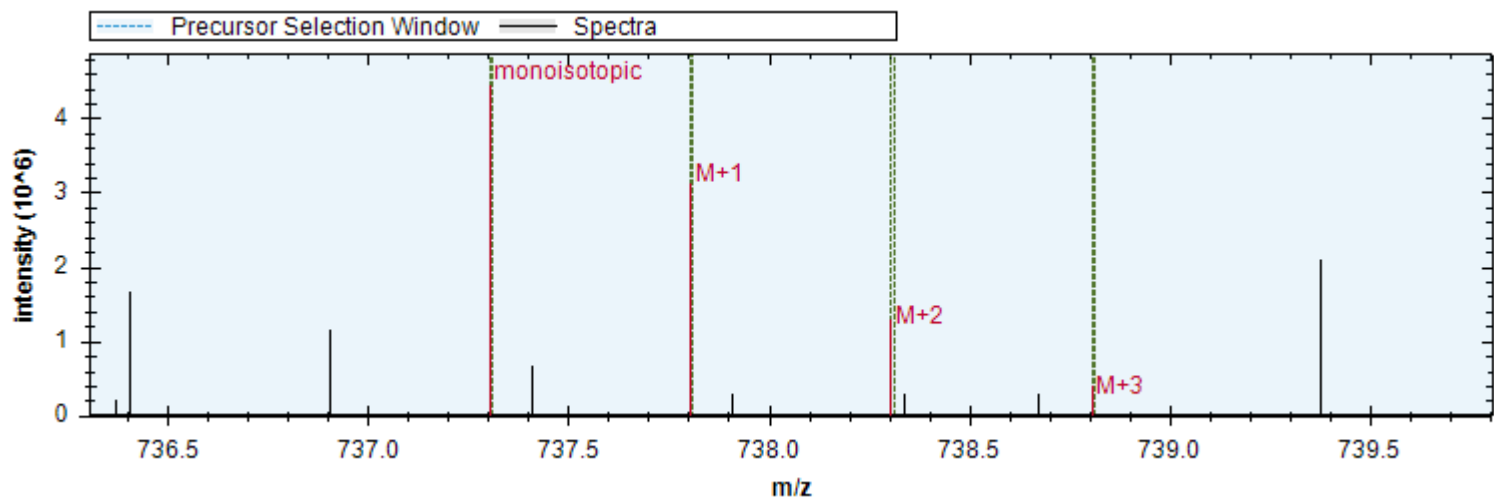

[y7+] - 671.347 m/z	[y4+] - 416.225 m/z	[y10+ -H2O] - 894.443 m/z
[y10+] - 912.453 m/z	[b3+] - 308.124 m/z	[y11+ -H3PO4] - 981.475 m/z
[y12+ -H3PO4] - 1068.507 m/z	[y9+ -H2O] - 797.390 m/z	[b5+ -H3PO4] - 464.178 m/z
[b5+ -H2O] - 641.944 m/z	[b4+ -H2O] - 377.146 m/z	[y5+] - 517.273 m/z
[y7+ -H2O] - 653.337 m/z	[b8+ -H2O] - 883.050 m/z	[y6+] - 574.294 m/z
[y8+ -H2O] - 740.369 m/z	[y4+ -NH3] - 399.199 m/z	[y12+] - 1166.484 m/z
[b4+] - 395.156 m/z