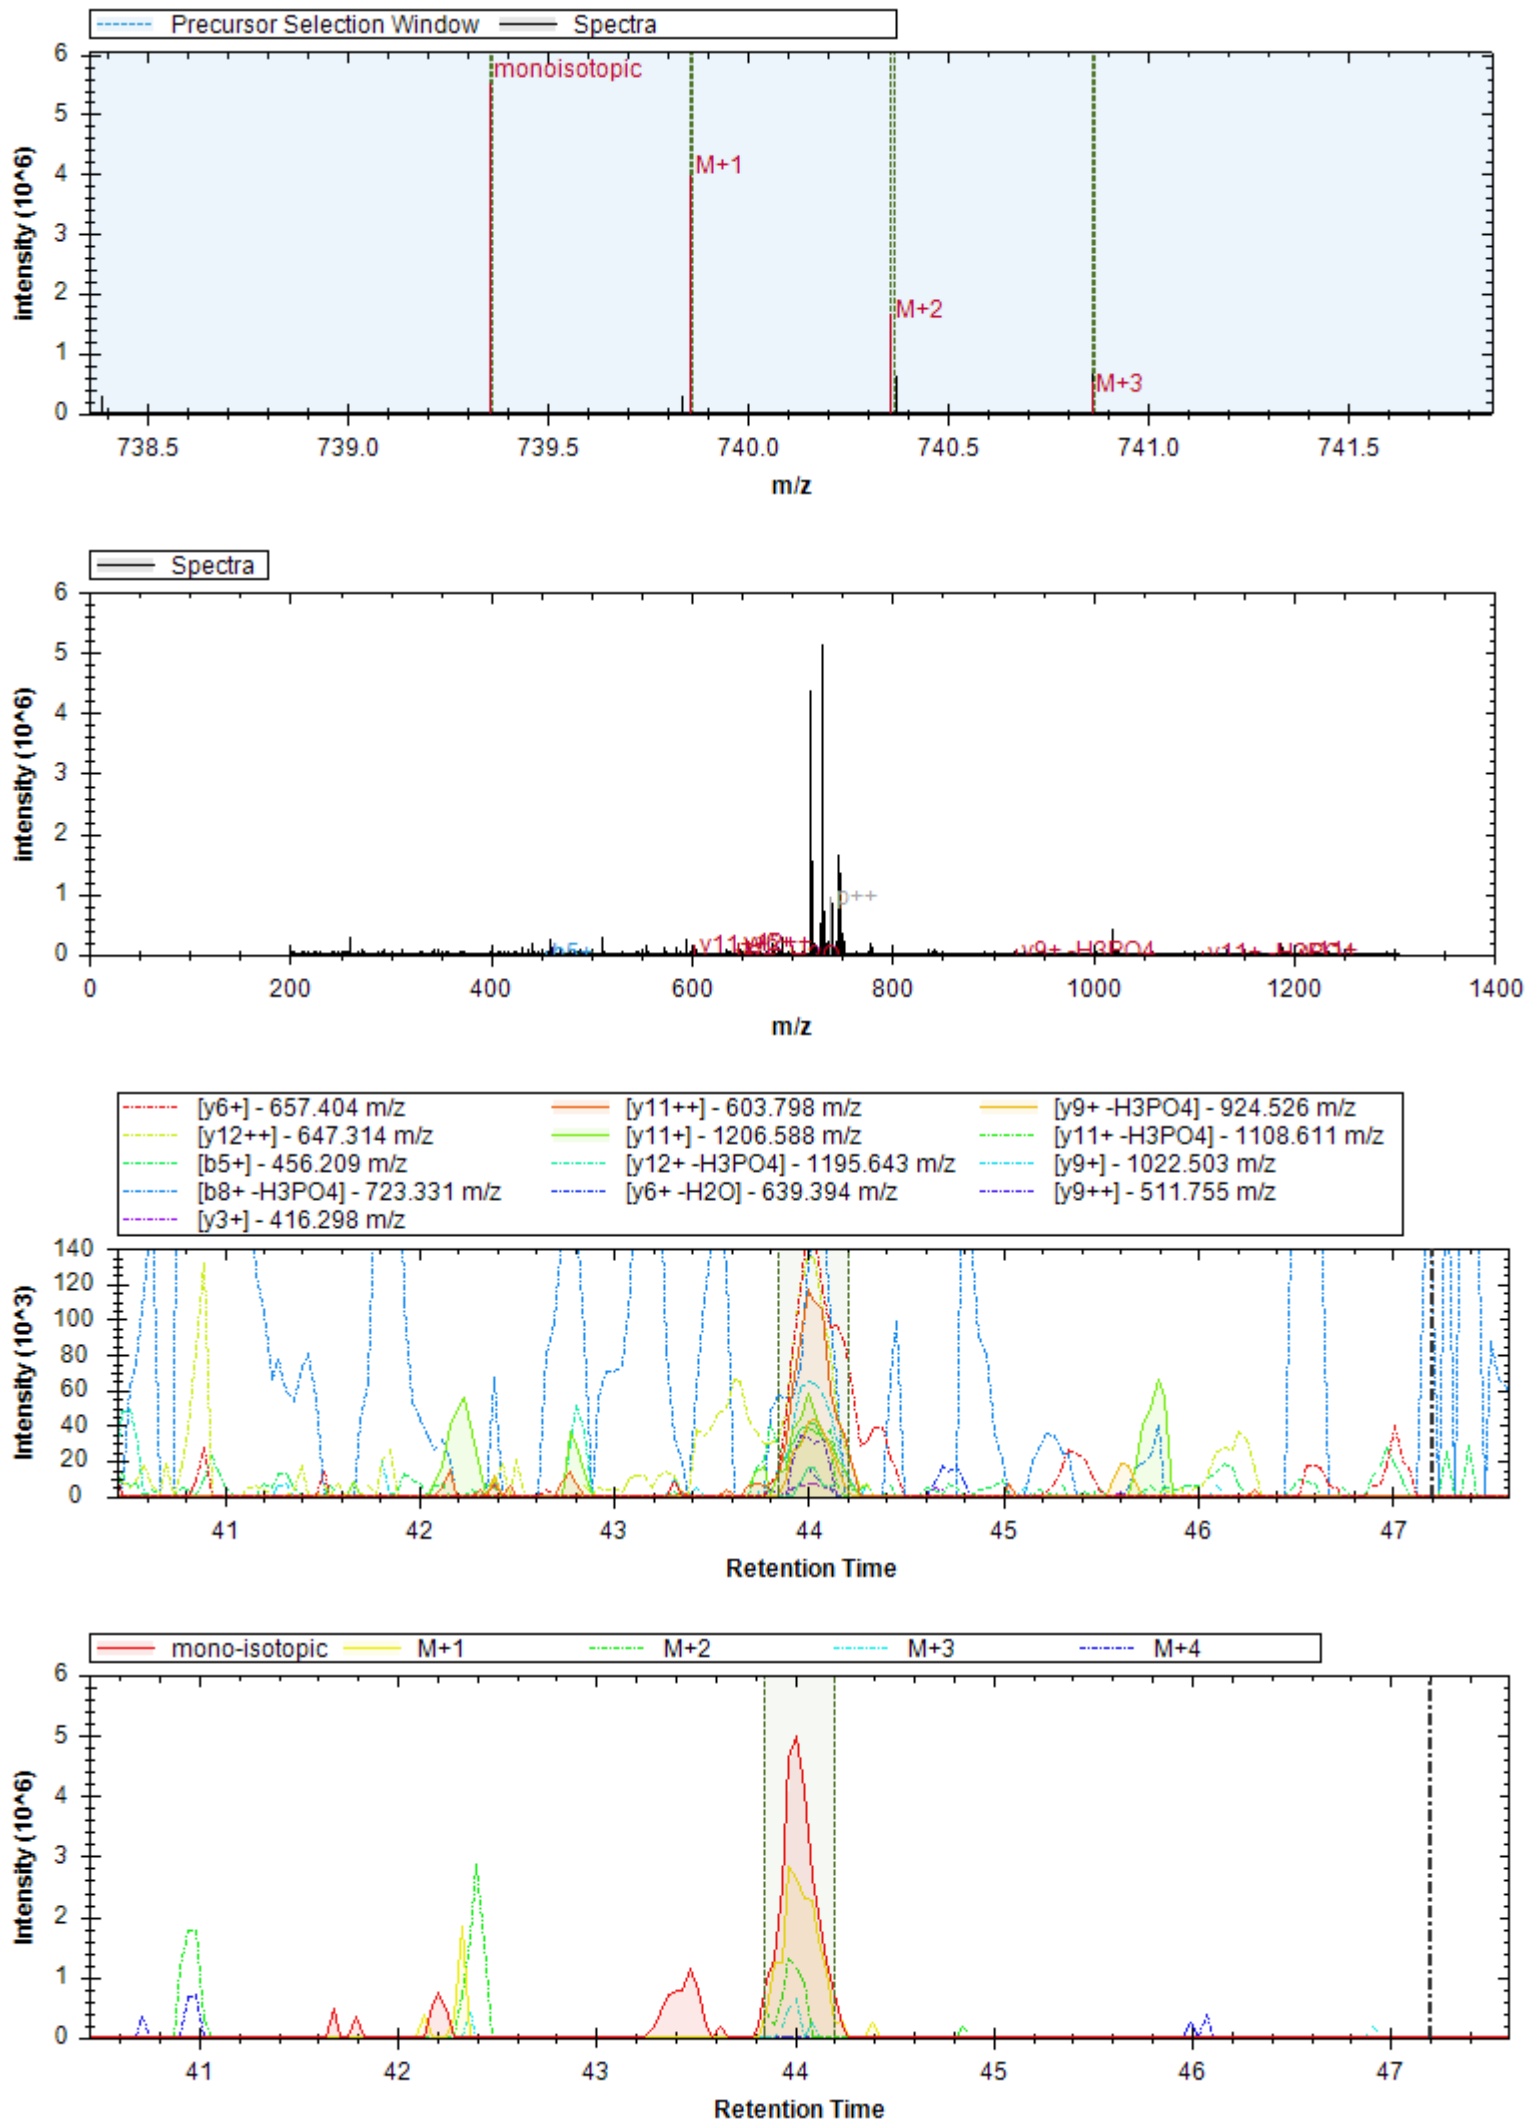

- | | | |
|-----------------------------|------------------------------|----------------------------|
| [y7+] - 671.347 m/z | [y10+ -H3PO4] - 894.443 m/z | [y4+] - 416.225 m/z |
| [y10+] - 992.420 m/z | [y10++] - 496.714 m/z | [b3+] - 308.124 m/z |
| [y11+ -H3PO4] - 981.475 m/z | [y12+ -H3PO4] - 1068.507 m/z | [y9+ -H3PO4] - 797.390 m/z |
| [y11++] - 540.230 m/z | [y11+] - 1079.452 m/z | [y7+ -H2O] - 653.337 m/z |
| [y8+ -H3PO4] - 740.369 m/z | [y12+] - 1166.484 m/z | [y10+ -H2O] - 1072.209 m/z |
| [b4+ -H2O] - 377.146 m/z | [y5+] - 517.273 m/z | [y10+ -NH3] - 975.393 m/z |
| [b4+] - 395.156 m/z | | |