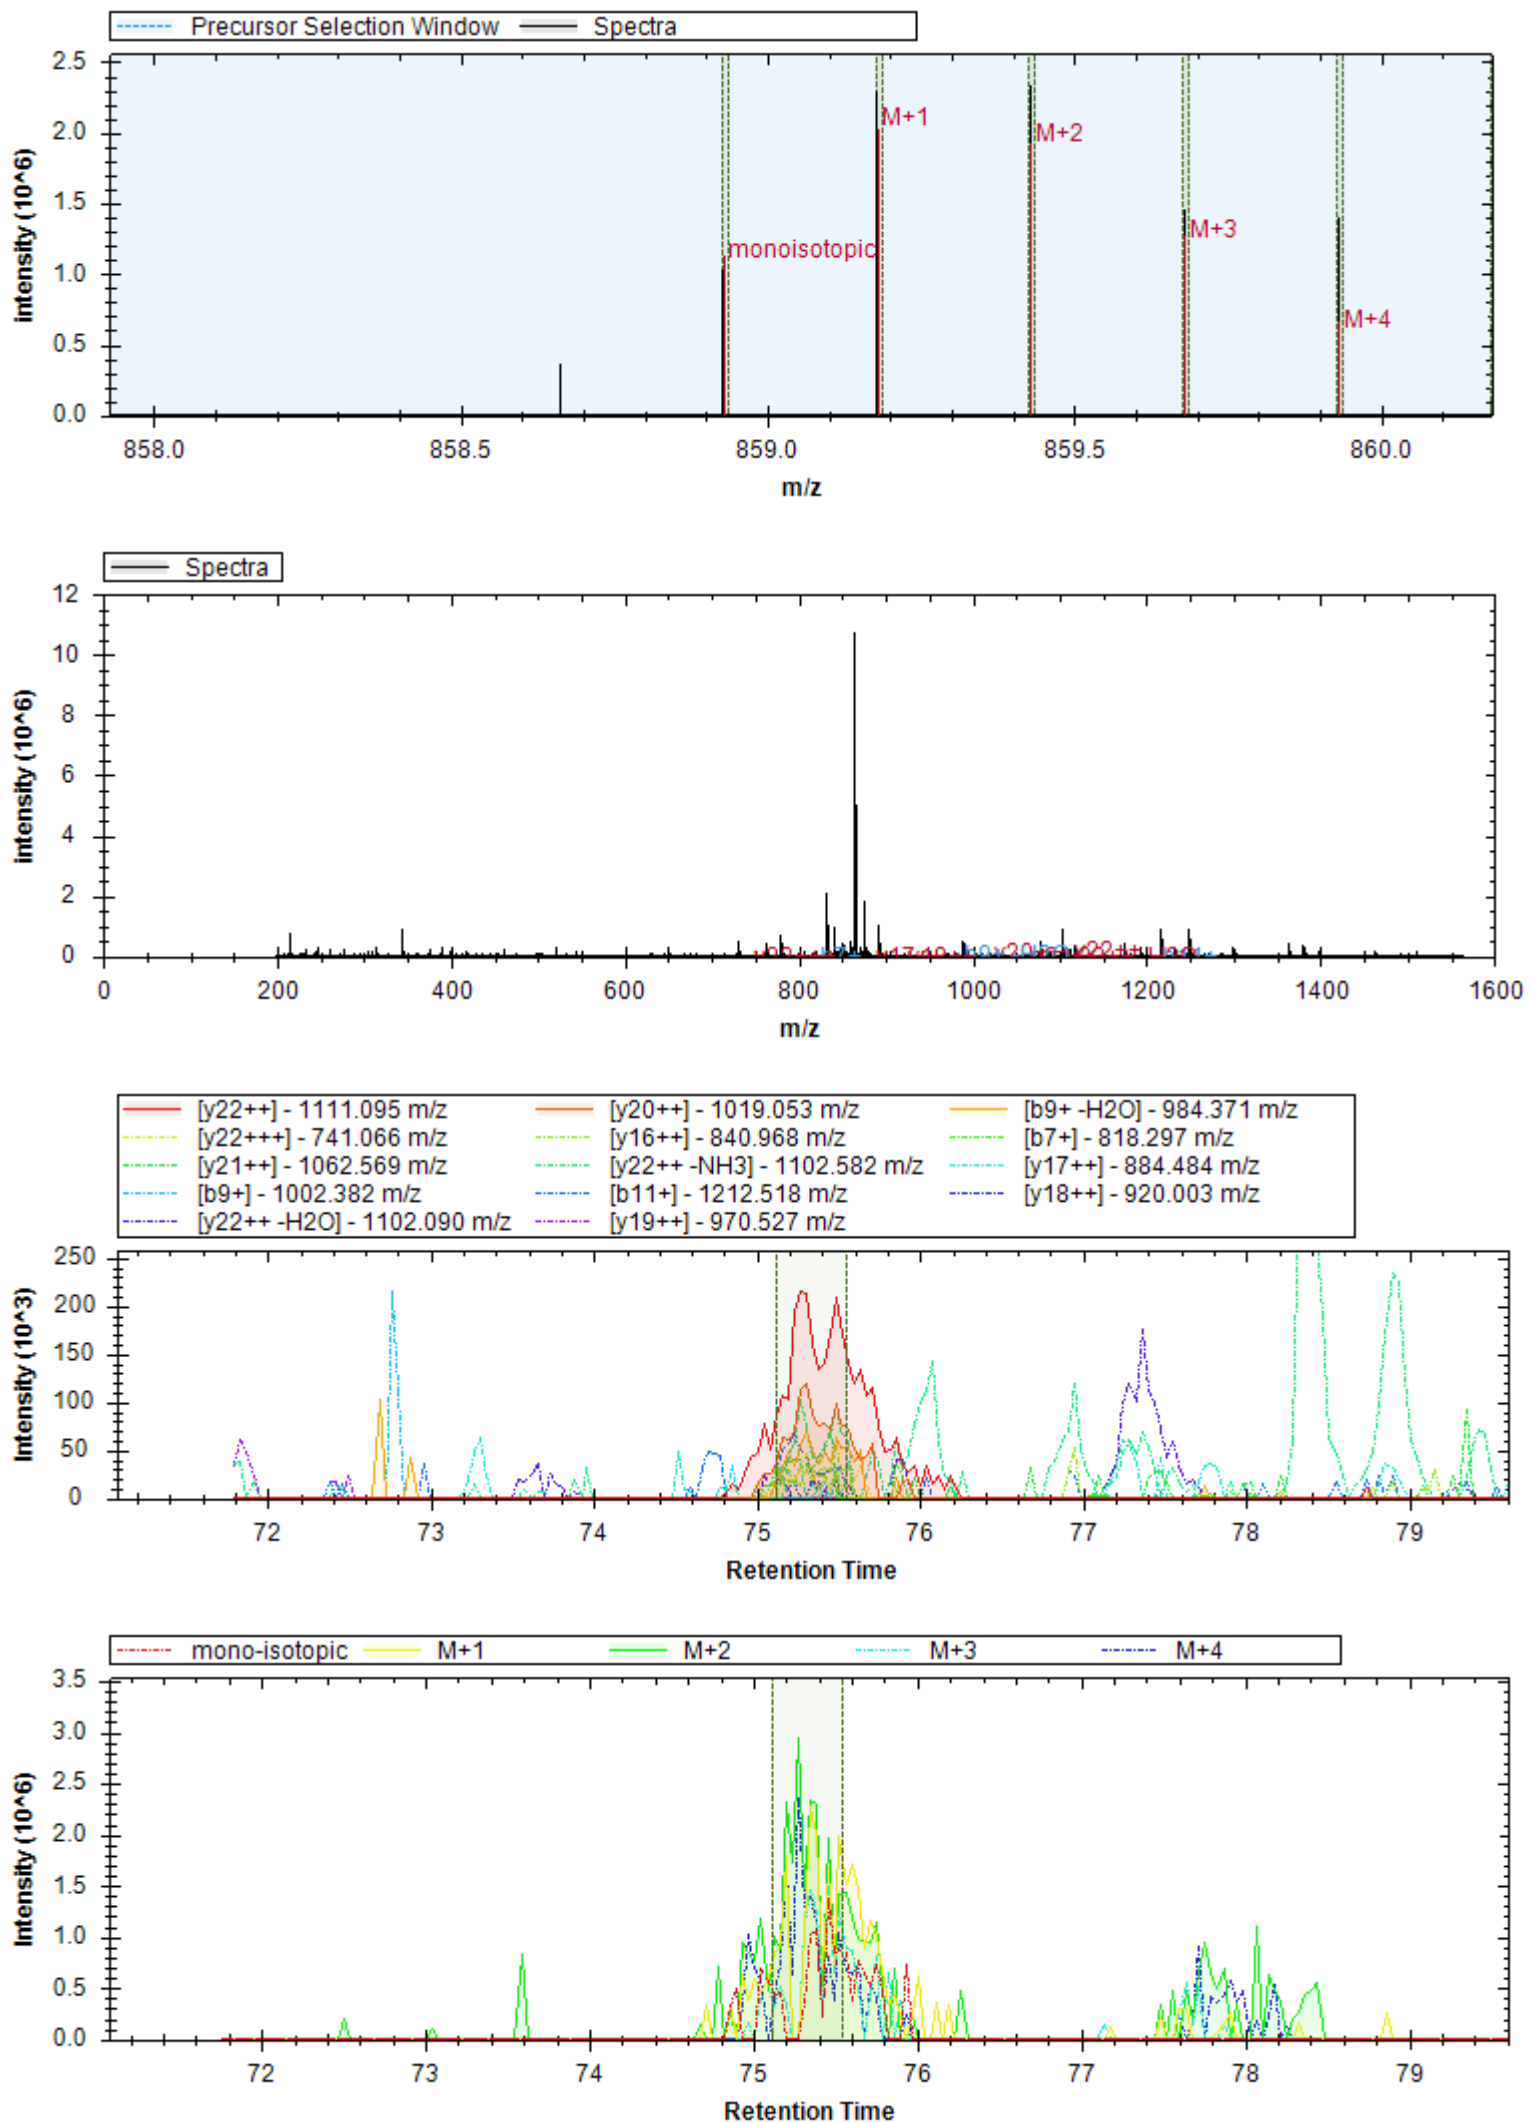

[y7+] - 911.462 m/z	[y5+] - 635.315 m/z	[y6+] - 798.378 m/z
[y10+] - 1244.642 m/z	[y8+] - 1010.531 m/z	[y15++] - 837.897 m/z
[y13+] - 1530.734 m/z	[y4+] - 548.283 m/z	[y14++] - 794.381 m/z
[y17++ -H3PO4] - 945.942 m/z	[b3+] - 315.166 m/z	[y9+] - 1147.589 m/z
[y19++ -H3PO4] - 1032.974 m/z	[y11+] - 1358.685 m/z	[b4+ -H2O] - 426.198 m/z
[y21++] - 1197.008 m/z	[y21++ -H3PO4] - 1148.019 m/z	