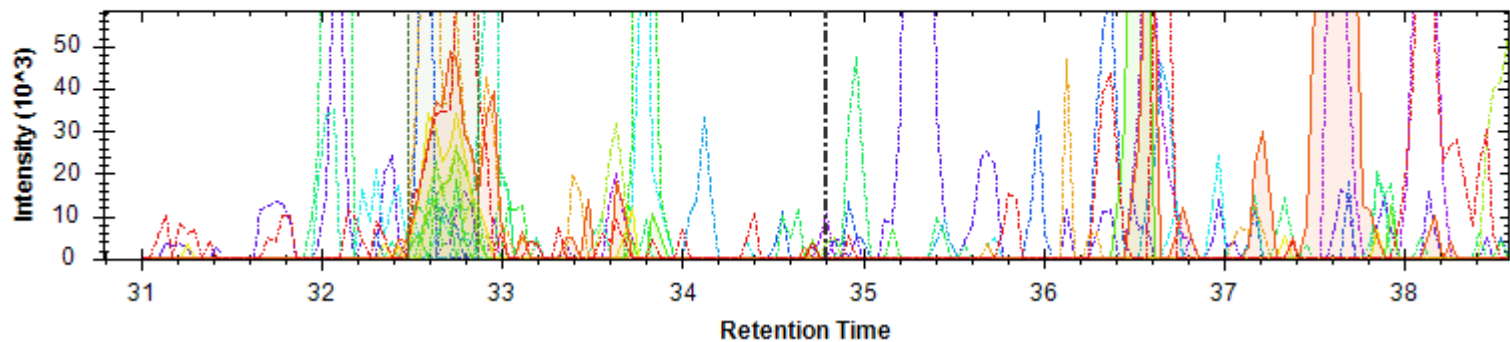

[y5+ -H3PO4] - 598.331 m/z	[y4+] - 529.309 m/z	[y11++ -H3PO4] - 600.323 m/z
[y10++ -H3PO4] - 549.799 m/z	[y7+ -H3PO4] - 813.458 m/z	[y9++ -H3PO4] - 492.285 m/z
[y9++] - 541.274 m/z	[y11++] - 649.311 m/z	[y10++] - 598.787 m/z
[y7+] - 911.435 m/z	[y6+ -H3PO4] - 726.426 m/z	[y5+] - 696.308 m/z
[y7+ -NH3] - 992.208 m/z	[b4+] - 373.172 m/z	[y4+ -H2O] - 511.299 m/z