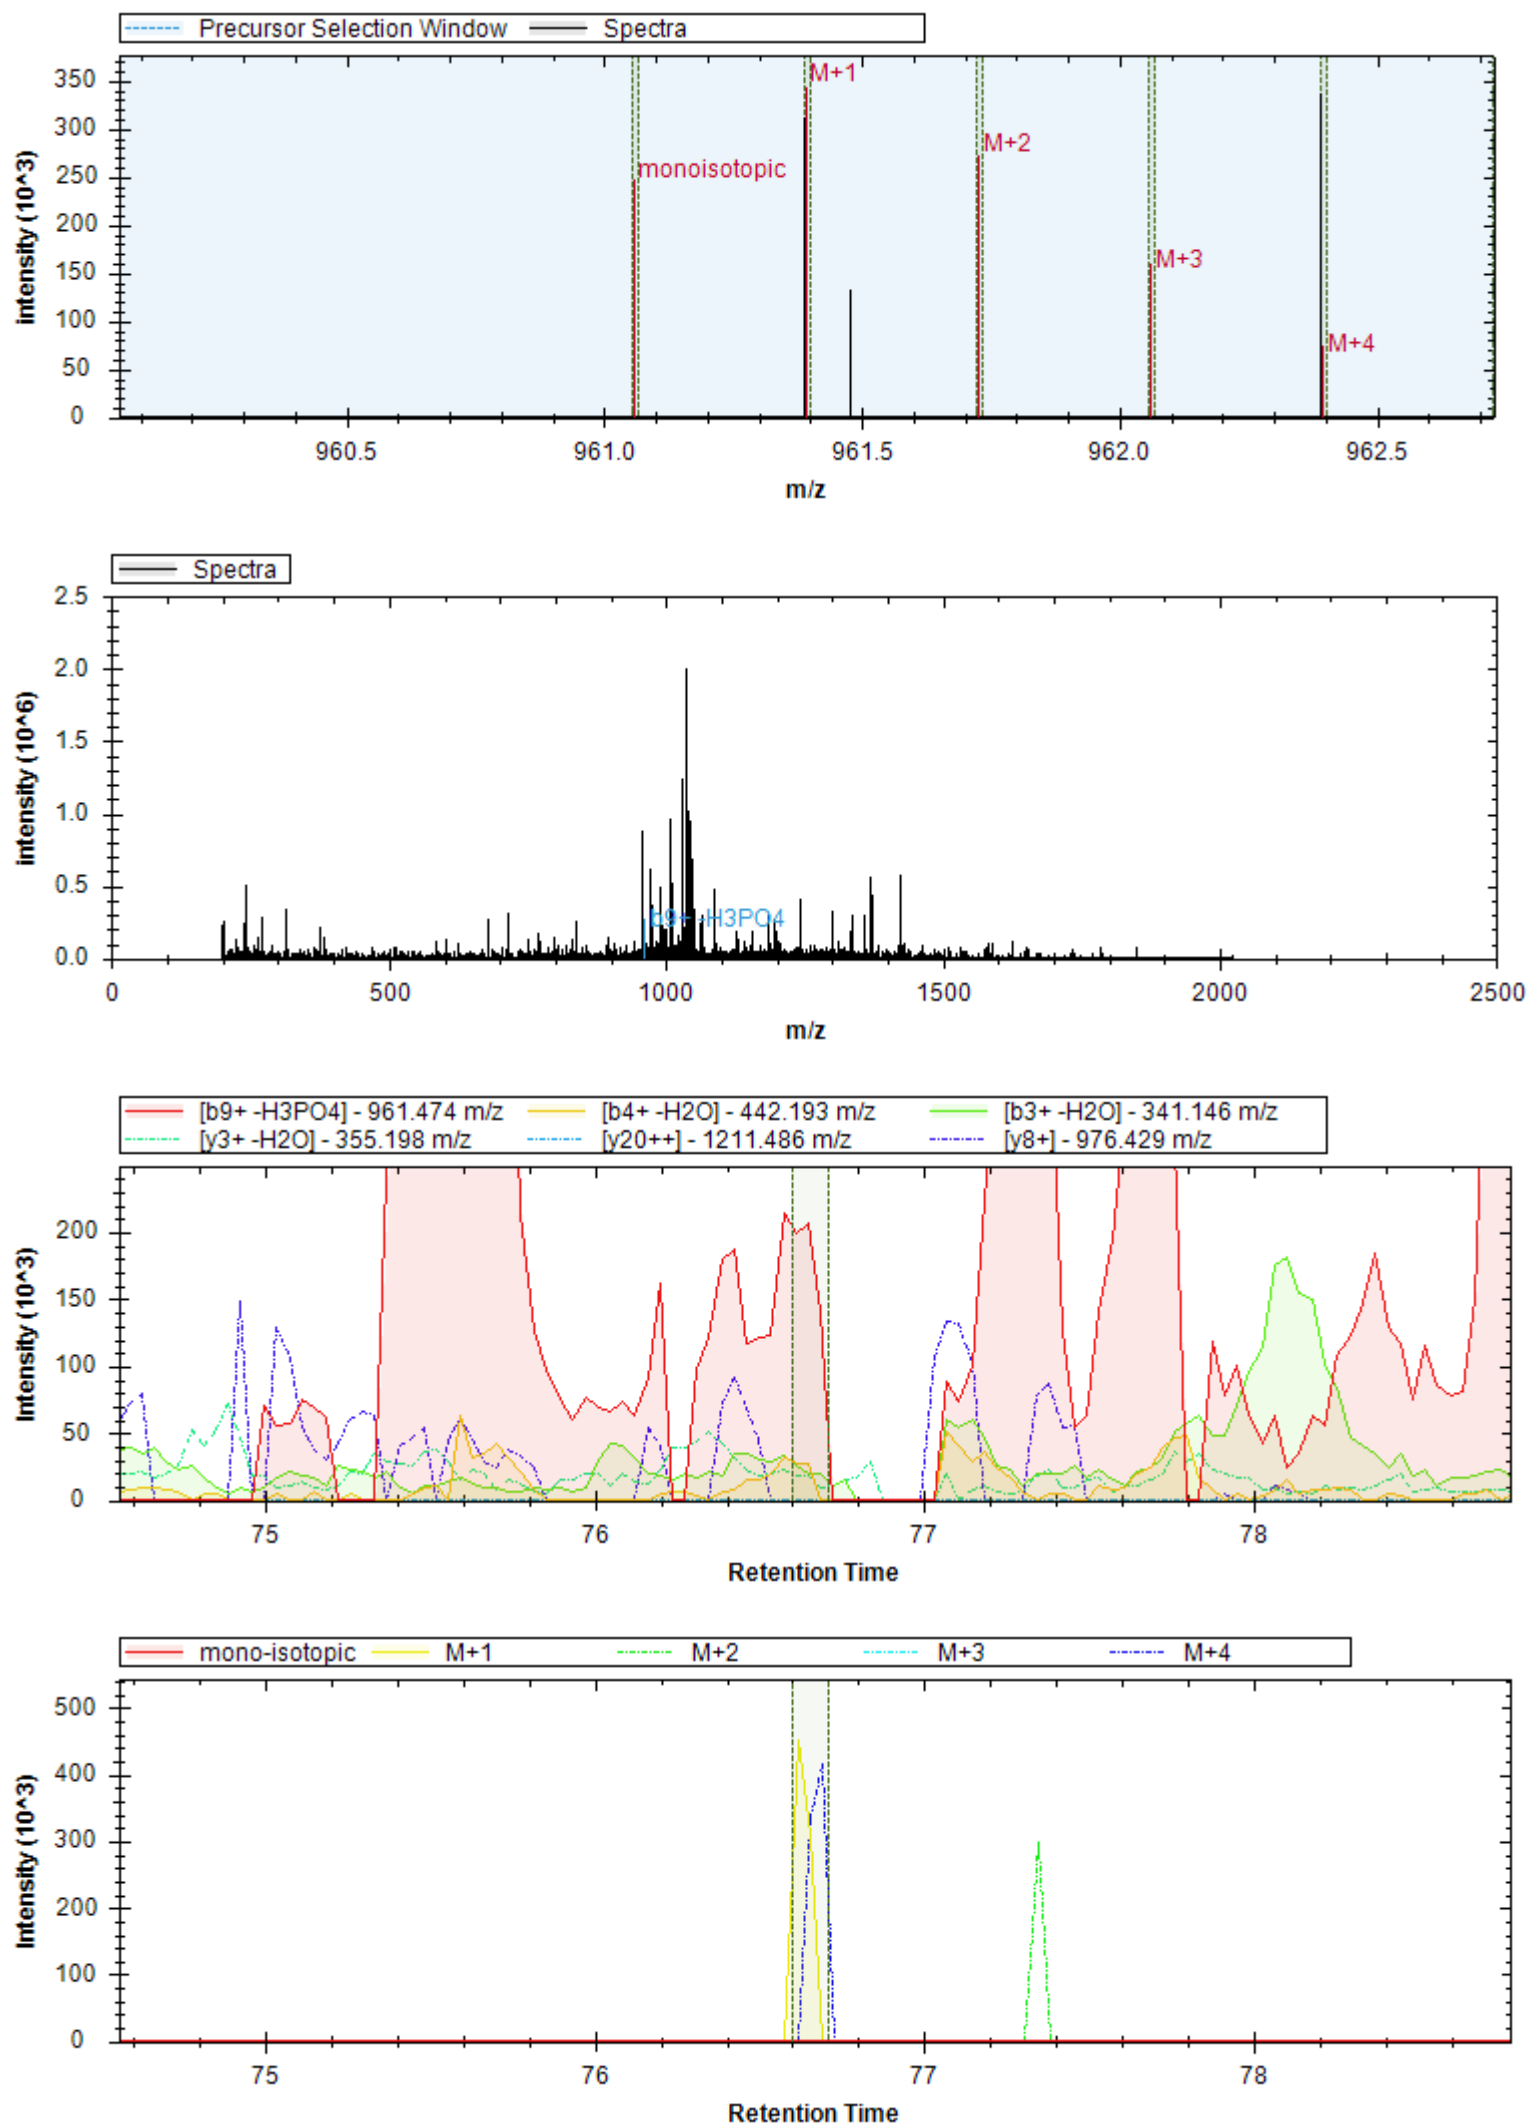

- | | | |
|----------------------------|----------------------------|------------------------------|
| [b14+] - 1310.634 m/z | [y3+] - 331.198 m/z | [b16+ -H3PO4] - 1466.687 m/z |
| [b13+] - 1239.596 m/z | [b7+] - 715.337 m/z | [b12+] - 1140.528 m/z |
| [y6+] - 656.265 m/z | [b15+] - 1397.666 m/z | [y12+ -H2O] - 1260.314 m/z |
| [b10+] - 998.454 m/z | [y12+] - 1180.525 m/z | [y4+] - 498.196 m/z |
| [y17++] - 854.899 m/z | [b16+ -H2O] - 1644.453 m/z | [b11+] - 1069.491 m/z |
| [y4+ -H3PO4] - 400.219 m/z | [b15+ -H2O] - 1379.655 m/z | [y5+ -H3PO4] - 487.251 m/z |
| [y9+] - 897.408 m/z | [y4+ -NH3] - 578.969 m/z | [y3+ -H2O] - 313.187 m/z |
| [y5+] - 585.228 m/z | [y6+ -H3PO4] - 558.288 m/z | [b16+ -NH3] - 1645.437 m/z |
| [y8+] - 826.371 m/z | | |