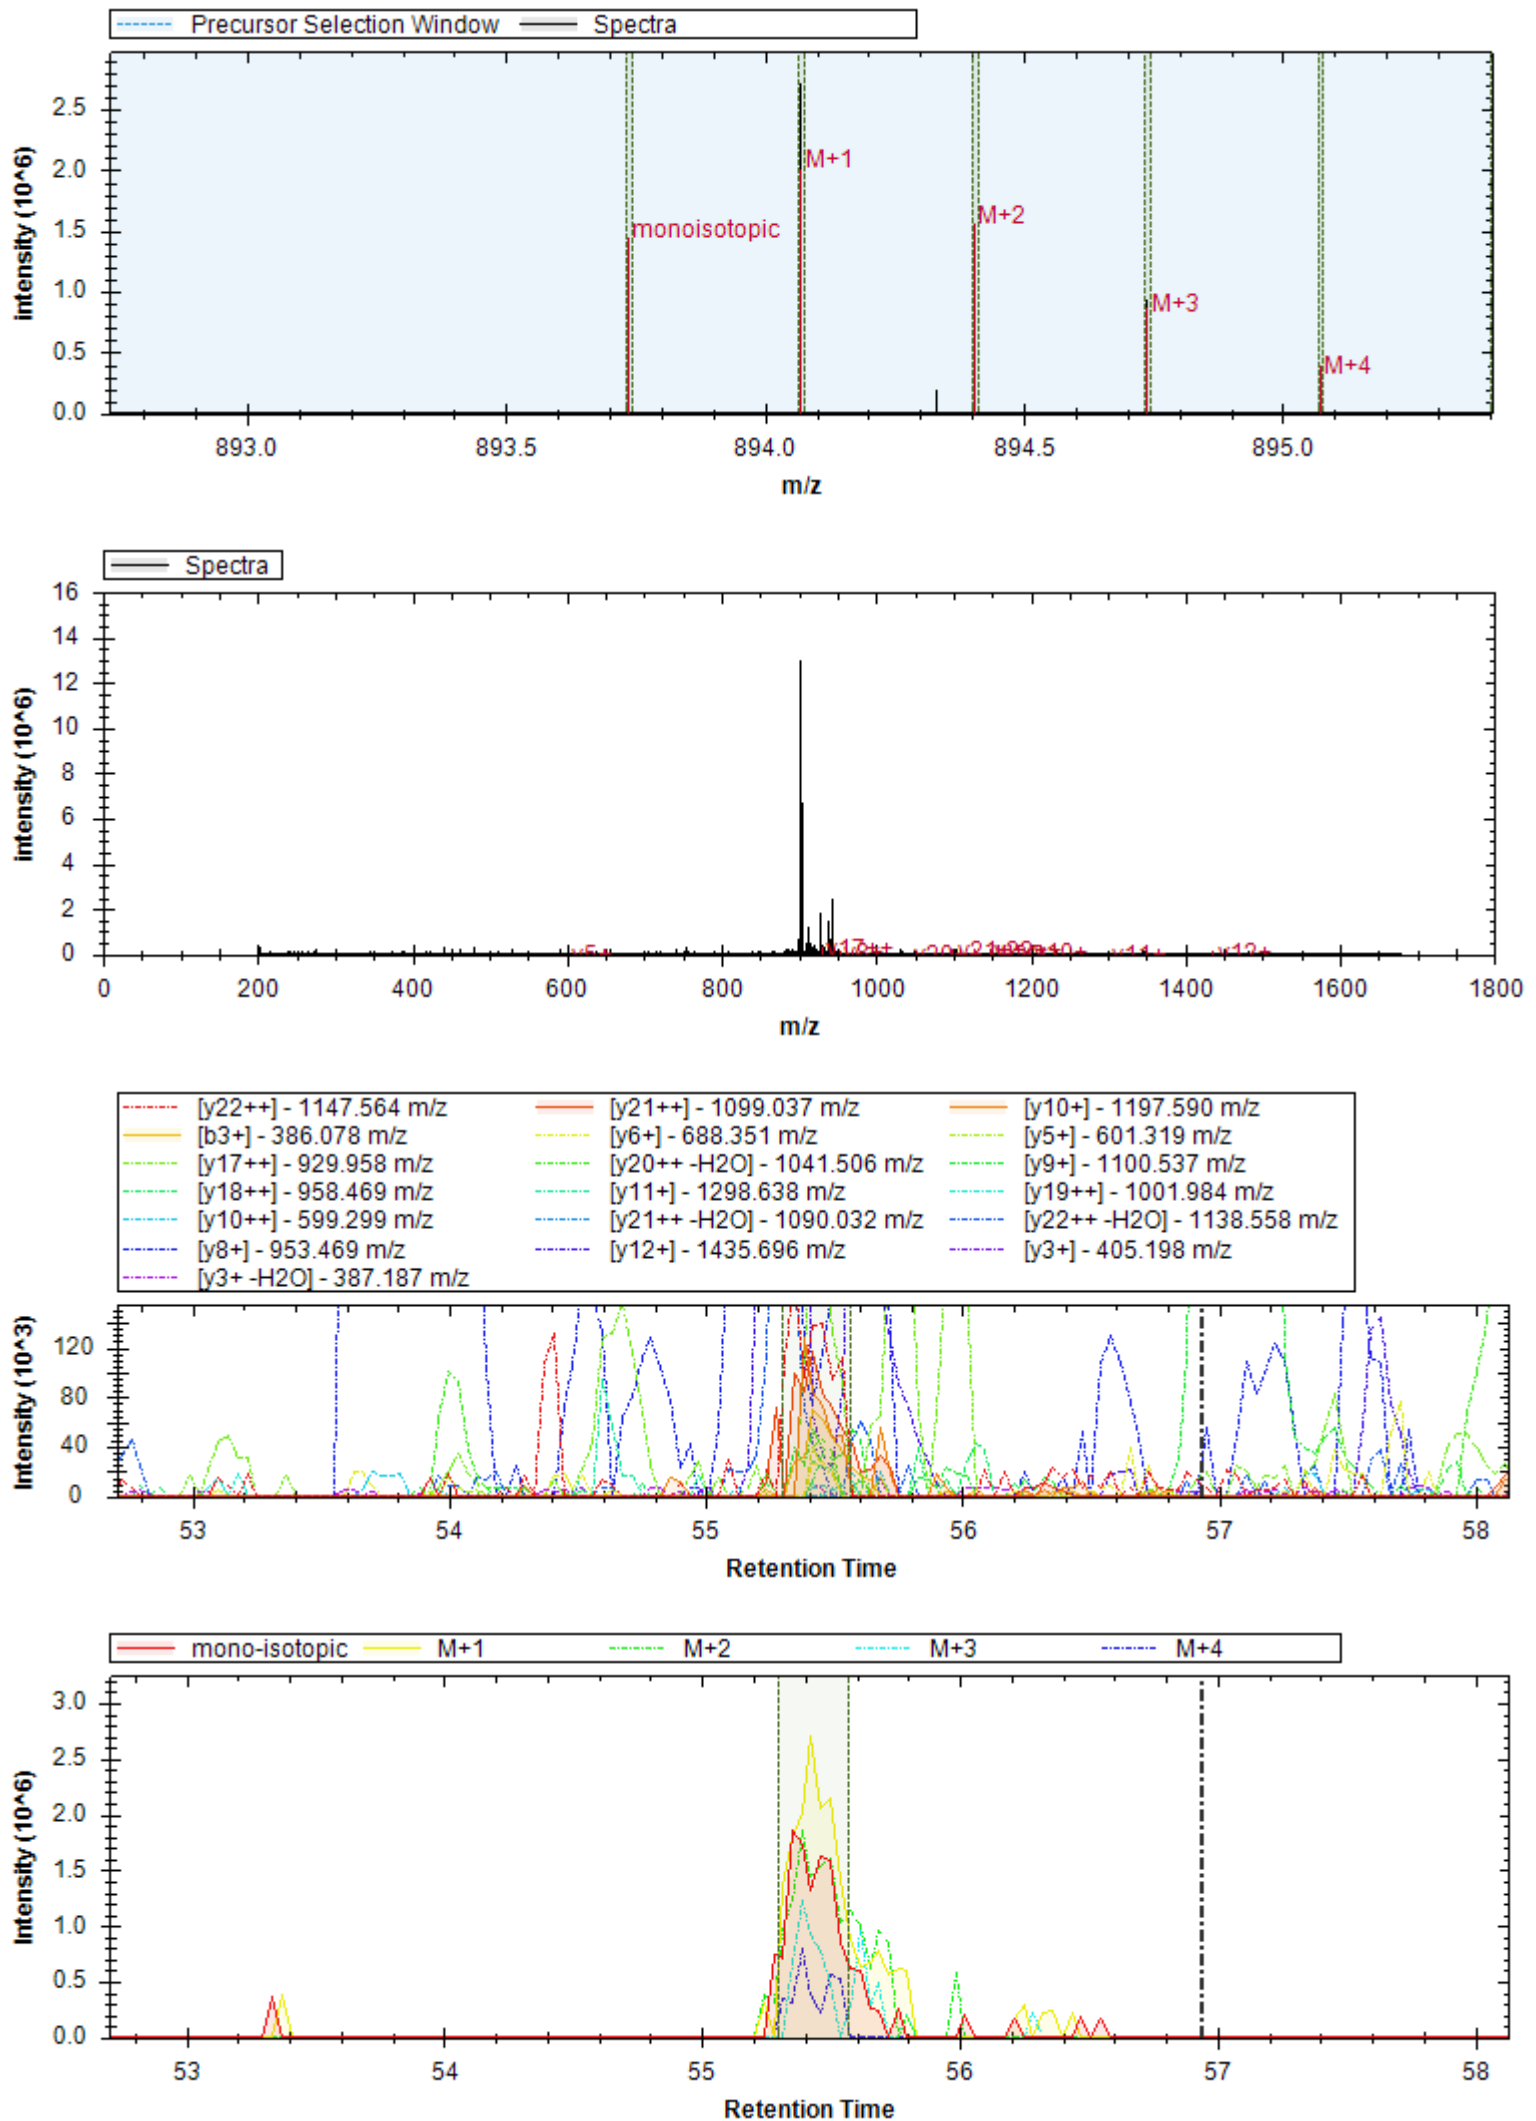

[y3+] - 369.225 m/z	[y13+] - 1329.532 m/z	[y10+] - 1058.415 m/z
[y9+] - 971.383 m/z	[y11+] - 1145.447 m/z	[y8+] - 884.351 m/z
[y10+ -H3PO4] - 960.438 m/z	[y13+ -H3PO4] - 1231.555 m/z	[y8+ -H3PO4] - 786.374 m/z
[y12+] - 1232.479 m/z	[y7+] - 797.319 m/z	[b5+] - 418.157 m/z
[b4+] - 361.135 m/z	[y14++] - 693.780 m/z	[y10+ -H2O] - 1138.204 m/z
[y16++] - 794.810 m/z		