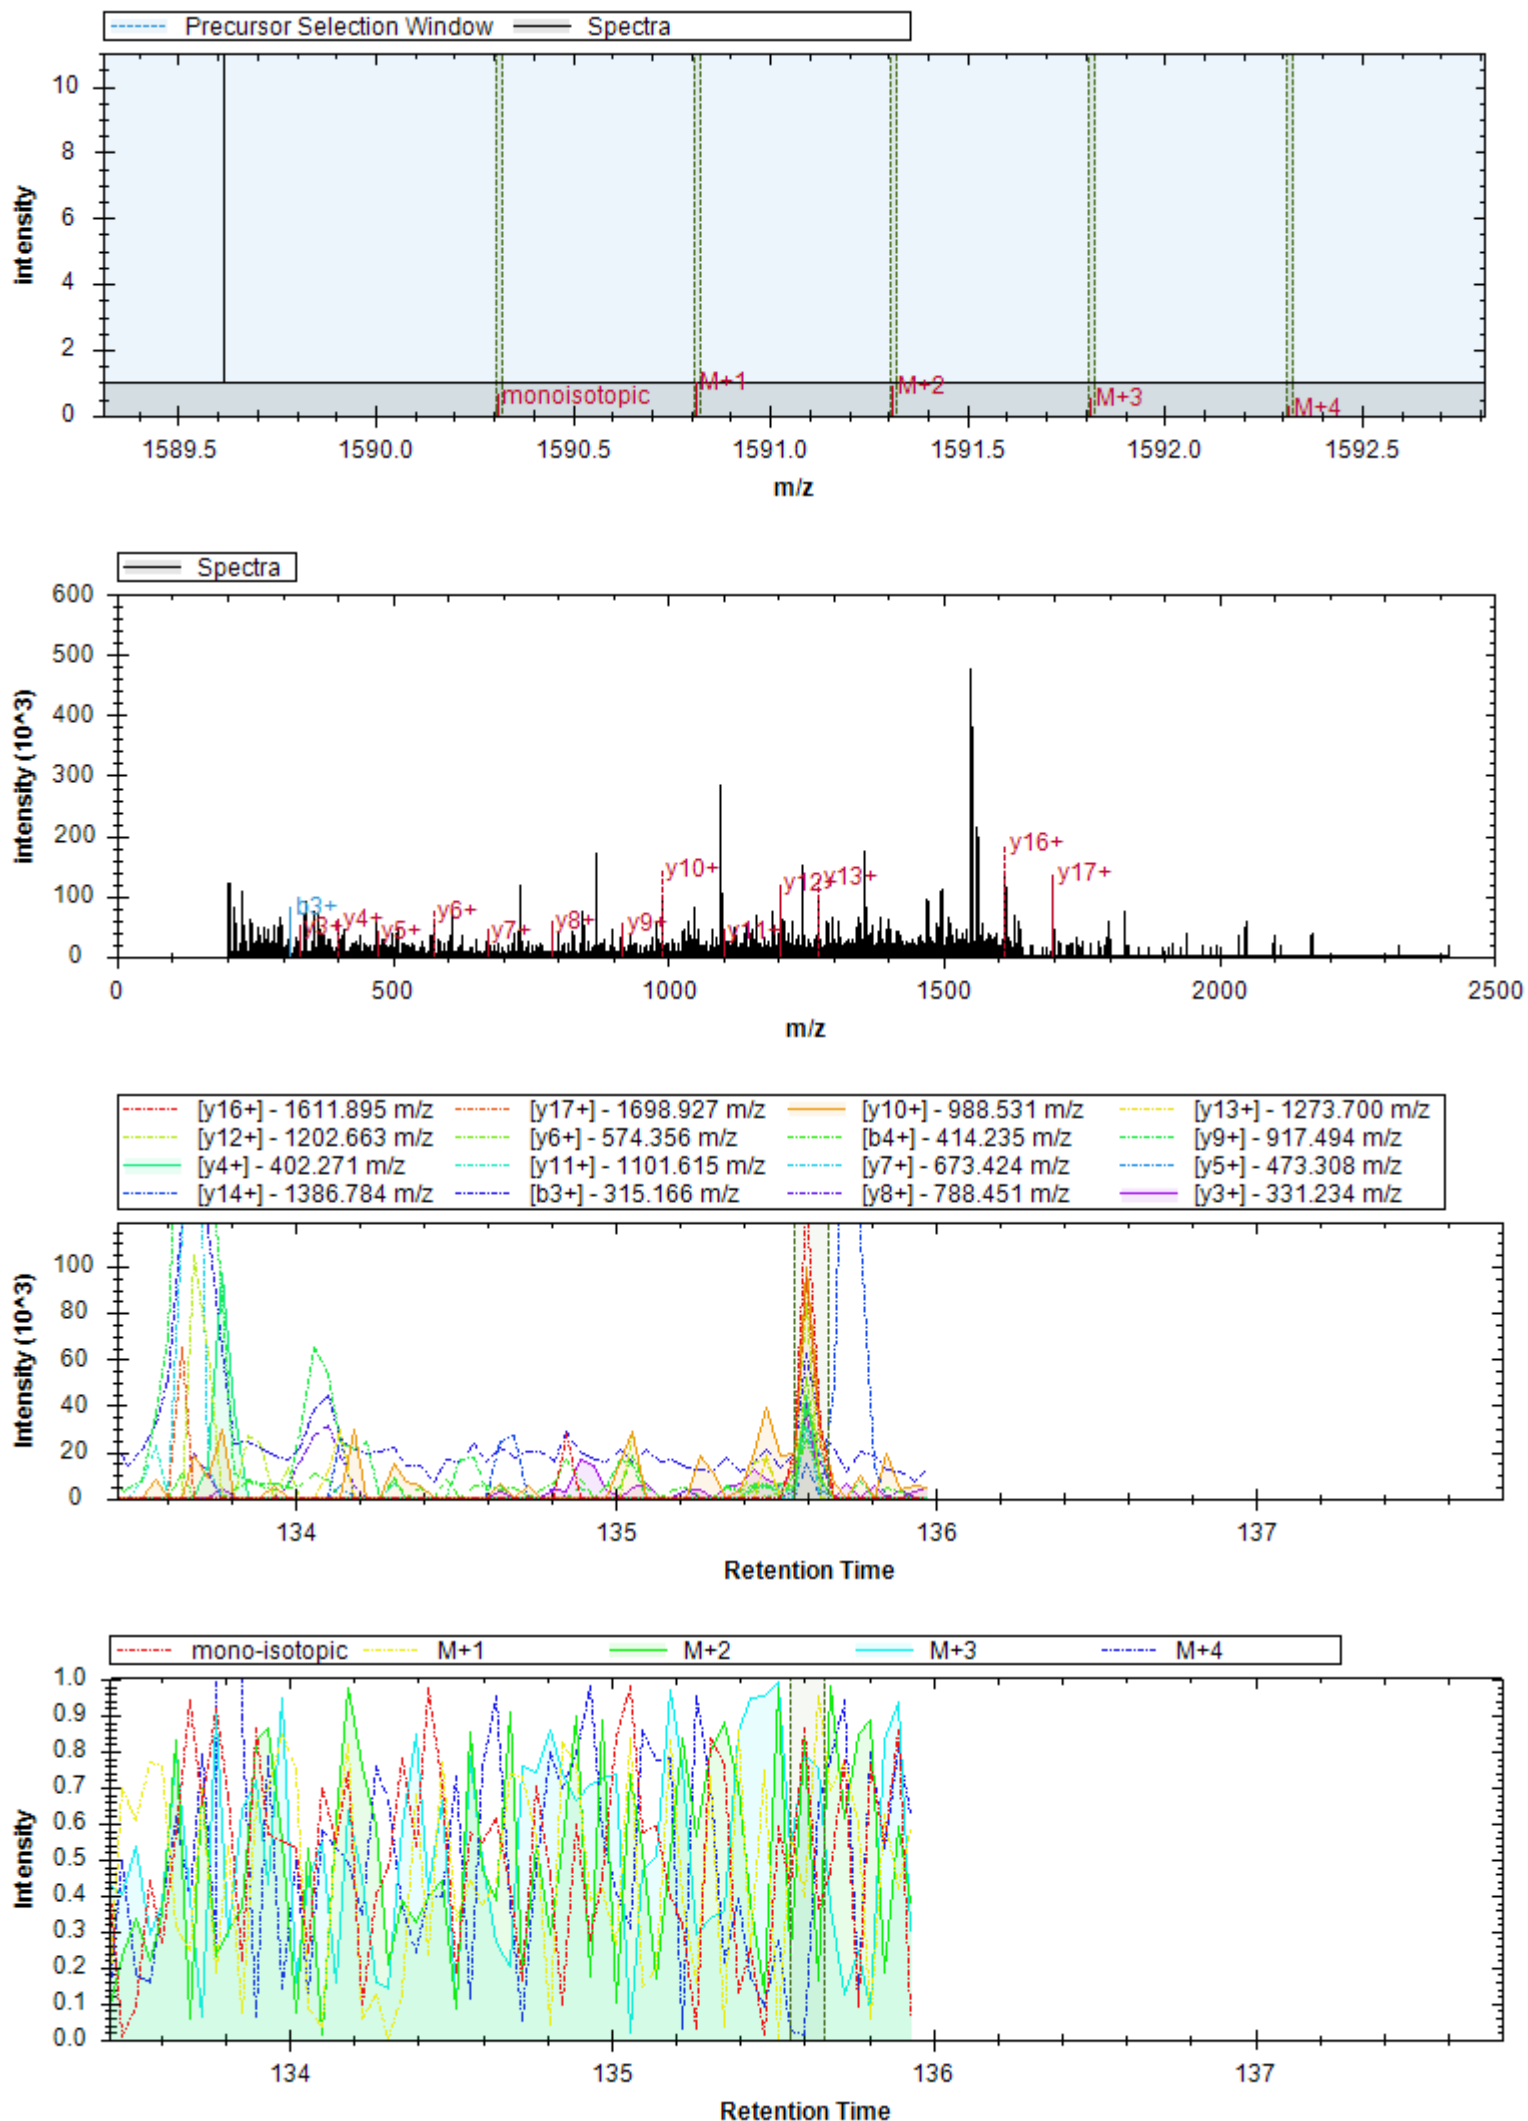

- | | | |
|-----------------------------|------------------------------|----------------------------|
| [y7+] - 671.347 m/z | [y10+ -H3PO4] - 894.443 m/z | [y4+] - 416.225 m/z |
| [y10+] - 992.420 m/z | [y10++] - 496.714 m/z | [b3+] - 308.124 m/z |
| [y11+ -H3PO4] - 981.475 m/z | [y12+ -H3PO4] - 1068.507 m/z | [y9+ -H3PO4] - 797.390 m/z |
| [y11++] - 540.230 m/z | [y11+] - 1079.452 m/z | [y7+ -H2O] - 653.337 m/z |
| [y8+ -H3PO4] - 740.369 m/z | [y12+] - 1166.484 m/z | [y10+ -H2O] - 1072.209 m/z |
| [b4+ -H2O] - 377.146 m/z | [y5+] - 517.273 m/z | [y10+ -NH3] - 975.393 m/z |
| [b4+] - 395.156 m/z | | |