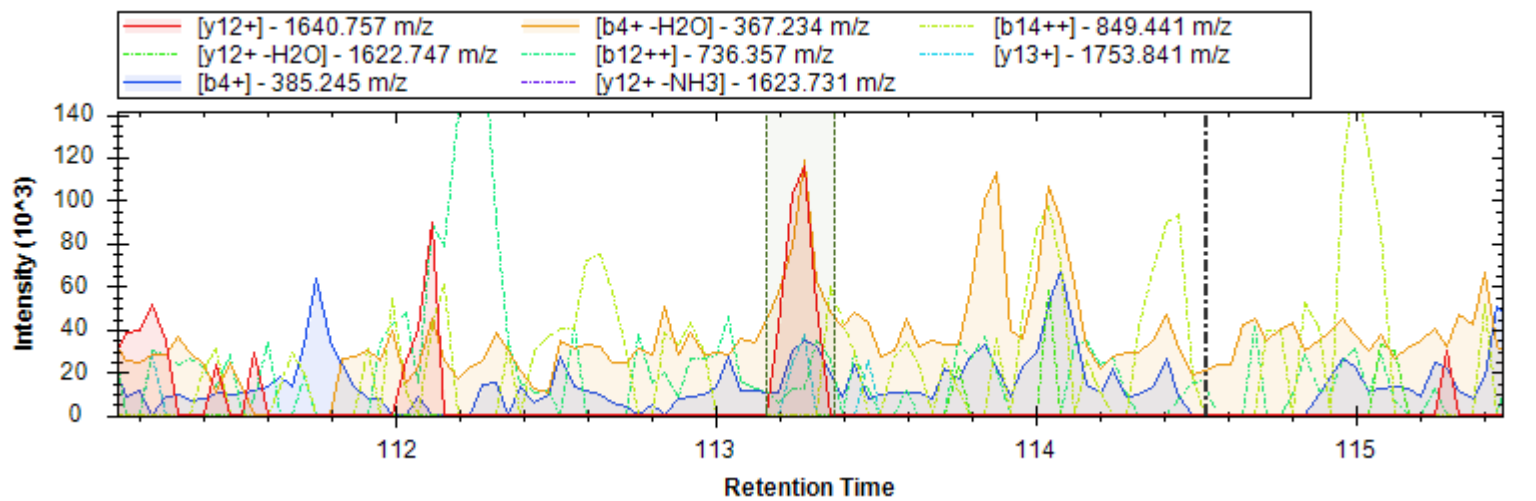

Fig4_MP-DIA-barrel-cortex-p54-1_MHRM.htrms

- | | | |
|------------------------------|------------------------------|----------------------------|
| [y14++ -H3PO4] - 703.909 m/z | [y13++ -H3PO4] - 668.391 m/z | [b6+ -H3PO4] - 608.388 m/z |
| [y9+] - 898.499 m/z | [b10++ -H3PO4] - 509.314 m/z | [y5+] - 489.267 m/z |
| [y6+] - 576.299 m/z | [y12++ -H3PO4] - 618.857 m/z | [y14++] - 752.898 m/z |
| [y8+] - 801.447 m/z | [y13++] - 717.379 m/z | [b10++] - 558.302 m/z |
| [y12++] - 667.845 m/z | [b6+] - 706.365 m/z | [y8++] - 401.227 m/z |
| [y9++] - 449.753 m/z | [y5+ -H2O] - 471.256 m/z | [y9+ -H2O] - 880.489 m/z |
| [y11++] - 618.311 m/z | [y3+] - 305.182 m/z | [y4+] - 392.214 m/z |
| [b5+] - 525.351 m/z | [y13++ -H2O] - 708.374 m/z | |