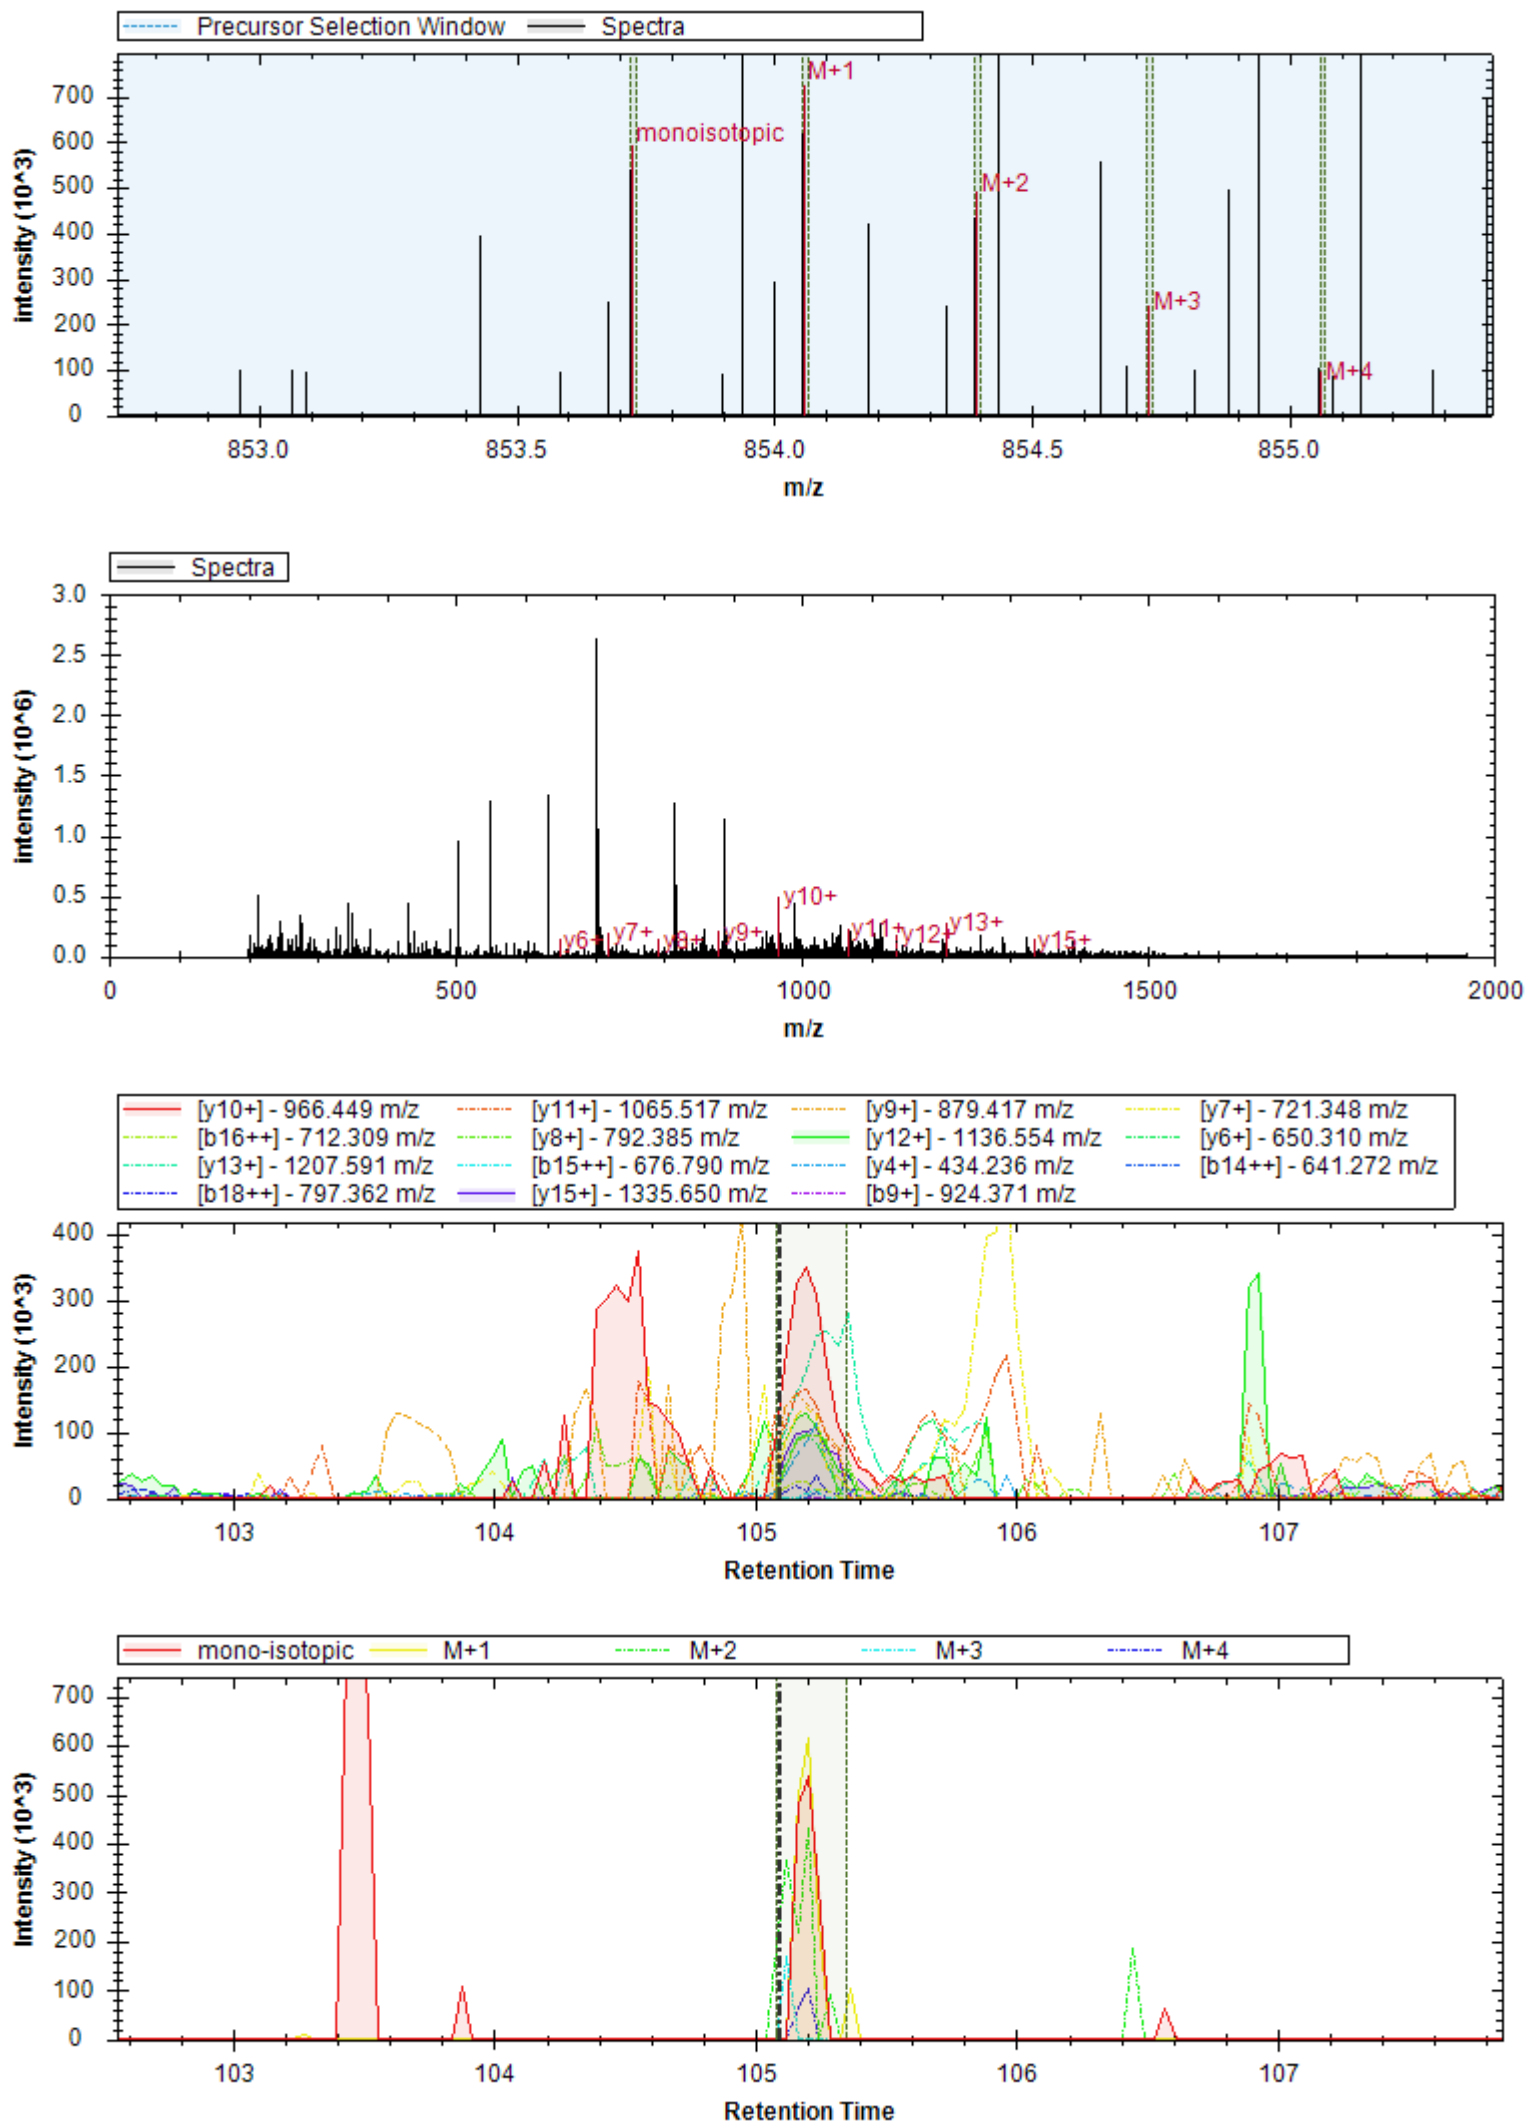

[b12+] - 1248.622 m/z	[y11+ -H3PO4] - 1140.601 m/z	[y12++ -H3PO4] - 639.334 m/z
[b3+] - 352.162 m/z	[b12+ -NH3] - 1231.595 m/z	[b6+] - 609.263 m/z
[y6+ -H3PO4] - 657.332 m/z	[y10+ -H3PO4] - 1083.579 m/z	[y8+ -H3PO4] - 883.500 m/z
[b7+] - 722.347 m/z	[y9+ -H3PO4] - 1012.542 m/z	[y12++] - 688.322 m/z
[y11+] - 1238.578 m/z	[y7+] - 868.392 m/z	[b12+ -H2O] - 1230.611 m/z
[b5+] - 480.220 m/z	[b8+] - 835.431 m/z	[b4+] - 409.183 m/z
[y6+] - 755.308 m/z	[b3+ -H2O] - 334.151 m/z	[b8+ -H2O] - 817.420 m/z