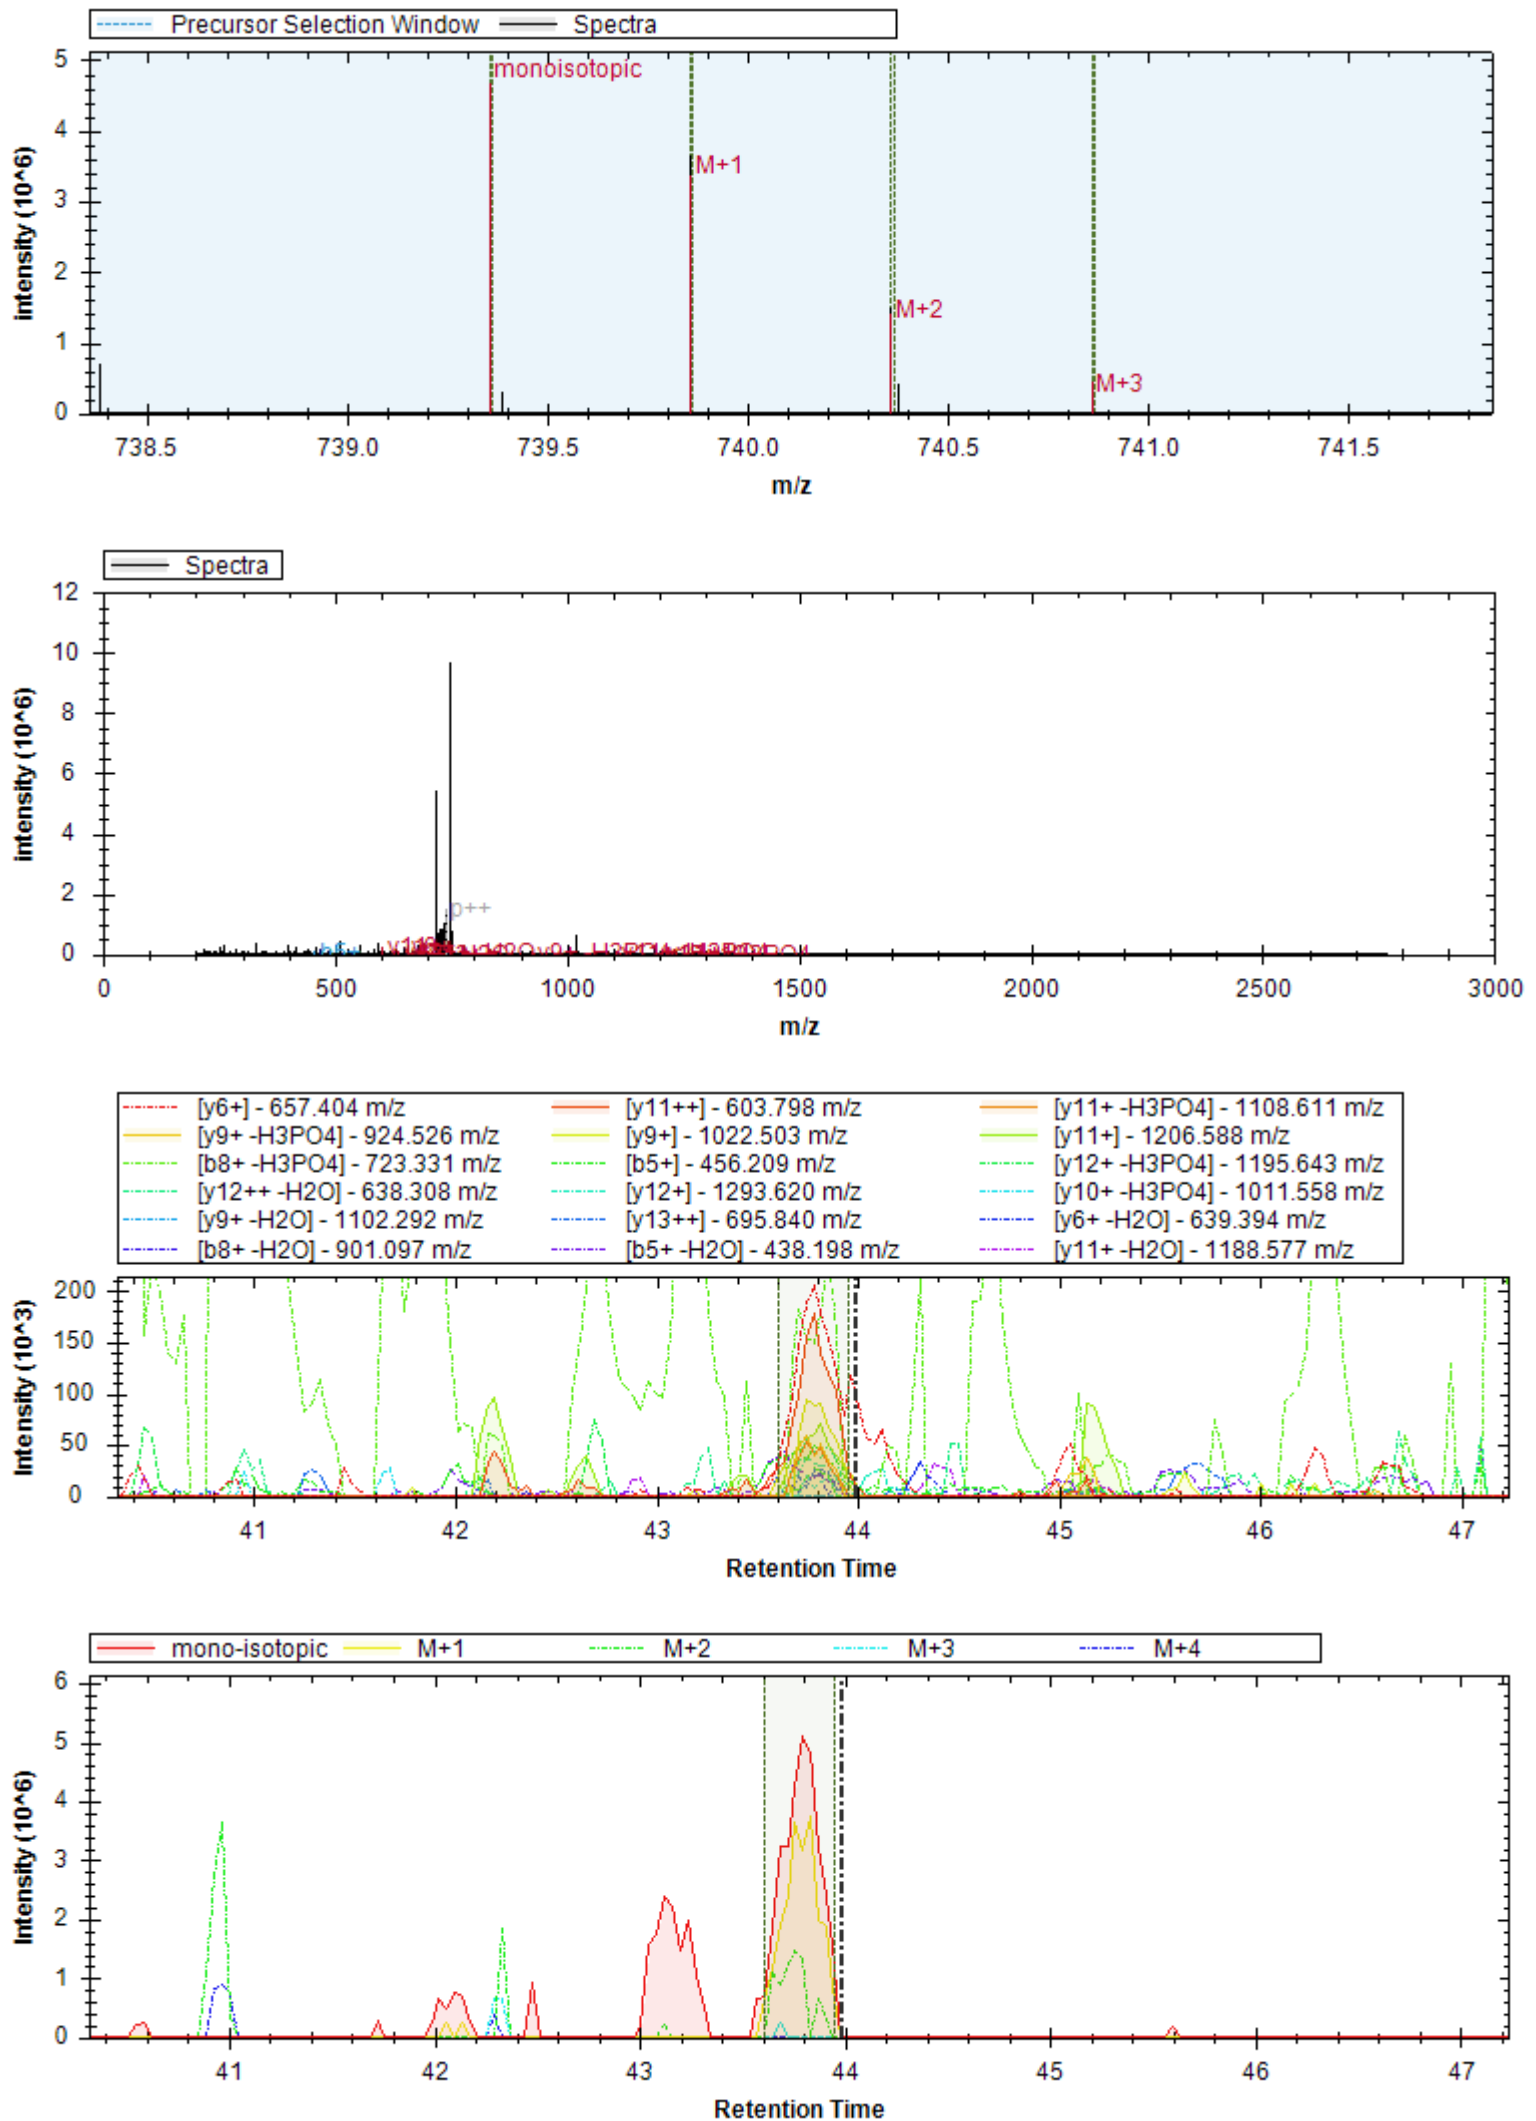

- | | | |
|-----------------------------|------------------------------|----------------------------|
| [y7+] - 671.347 m/z | [y10+ -H3PO4] - 894.443 m/z | [y4+] - 416.225 m/z |
| [y10+] - 992.420 m/z | [y10++] - 496.714 m/z | [b3+] - 308.124 m/z |
| [y11+ -H3PO4] - 981.475 m/z | [y12+ -H3PO4] - 1068.507 m/z | [y9+ -H3PO4] - 797.390 m/z |
| [y11++] - 540.230 m/z | [y11+] - 1079.452 m/z | [y7+ -H2O] - 653.337 m/z |
| [y8+ -H3PO4] - 740.369 m/z | [y12+] - 1166.484 m/z | [y10+ -H2O] - 1072.209 m/z |
| [b4+ -H2O] - 377.146 m/z | [y5+] - 517.273 m/z | [y10+ -NH3] - 975.393 m/z |
| [b4+] - 395.156 m/z | | |