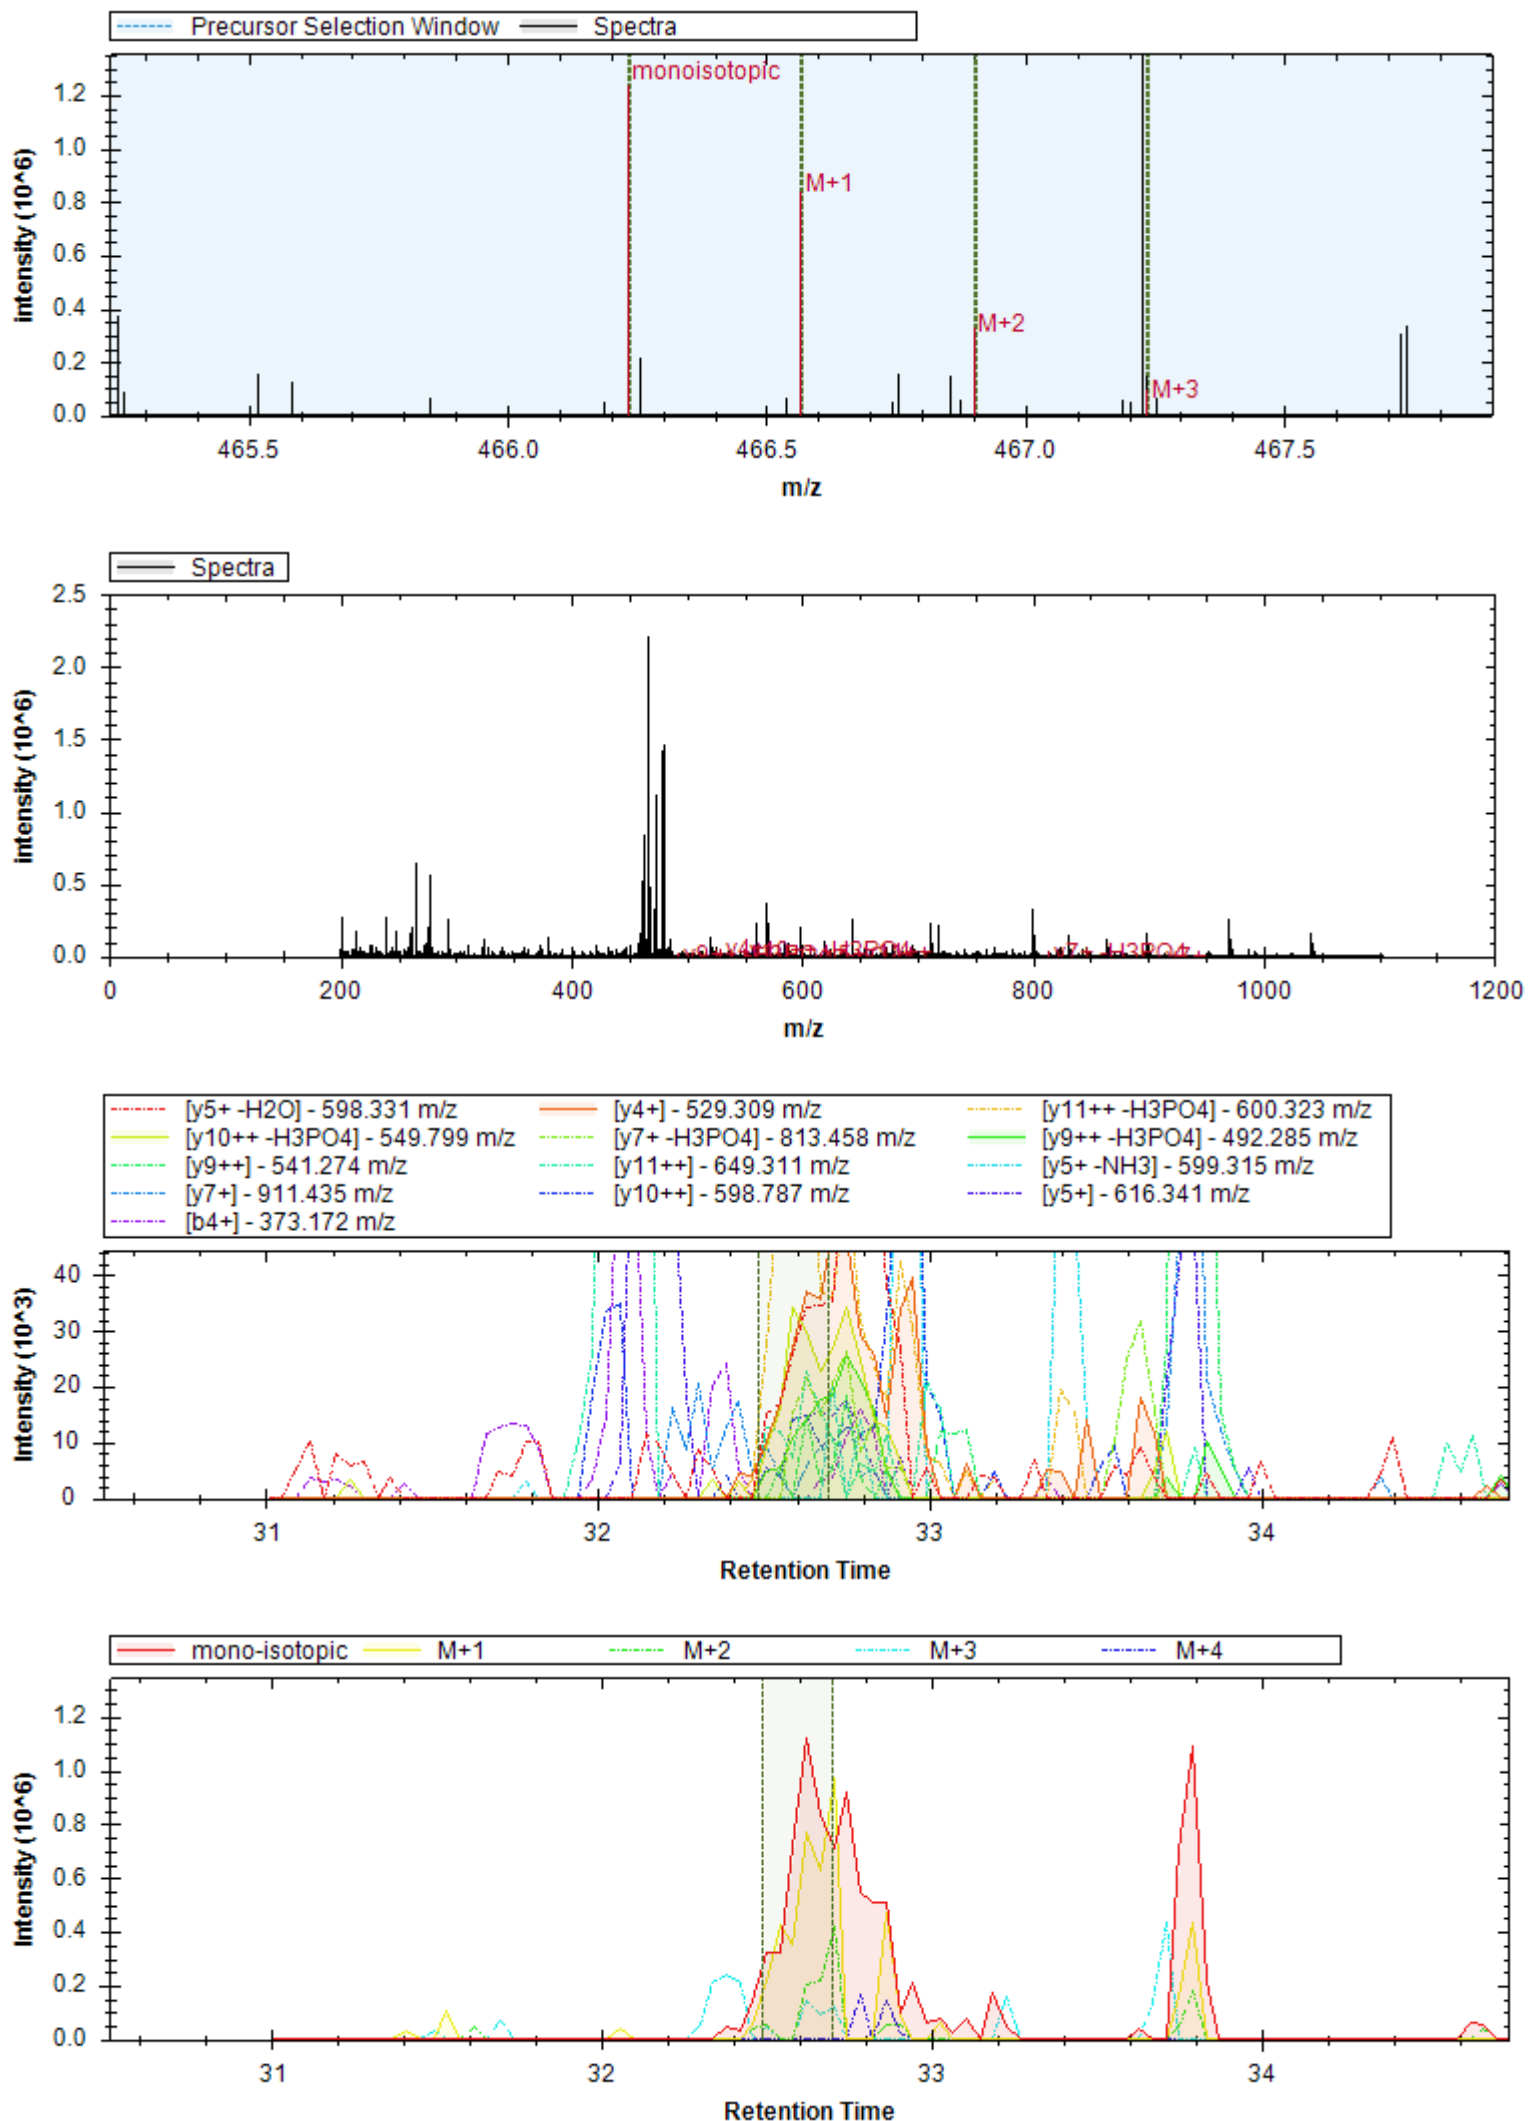

[y3+] - 359.204 m/z	[y5+ -H3PO4] - 565.284 m/z	[y6+ -H3PO4] - 636.321 m/z
[y4+ -H3PO4] - 428.225 m/z	[y10++ -H3PO4] - 540.265 m/z	[y7+ -H3PO4] - 764.380 m/z
[y10++] - 589.254 m/z	[y7+ -NH3] - 943.130 m/z	[y6+] - 734.298 m/z
[y5+] - 663.261 m/z	[y8++] - 481.216 m/z	[y4+] - 526.202 m/z
[y8+ -H3PO4] - 863.448 m/z	[y6++] - 367.653 m/z	[y7+ -H2O] - 942.146 m/z