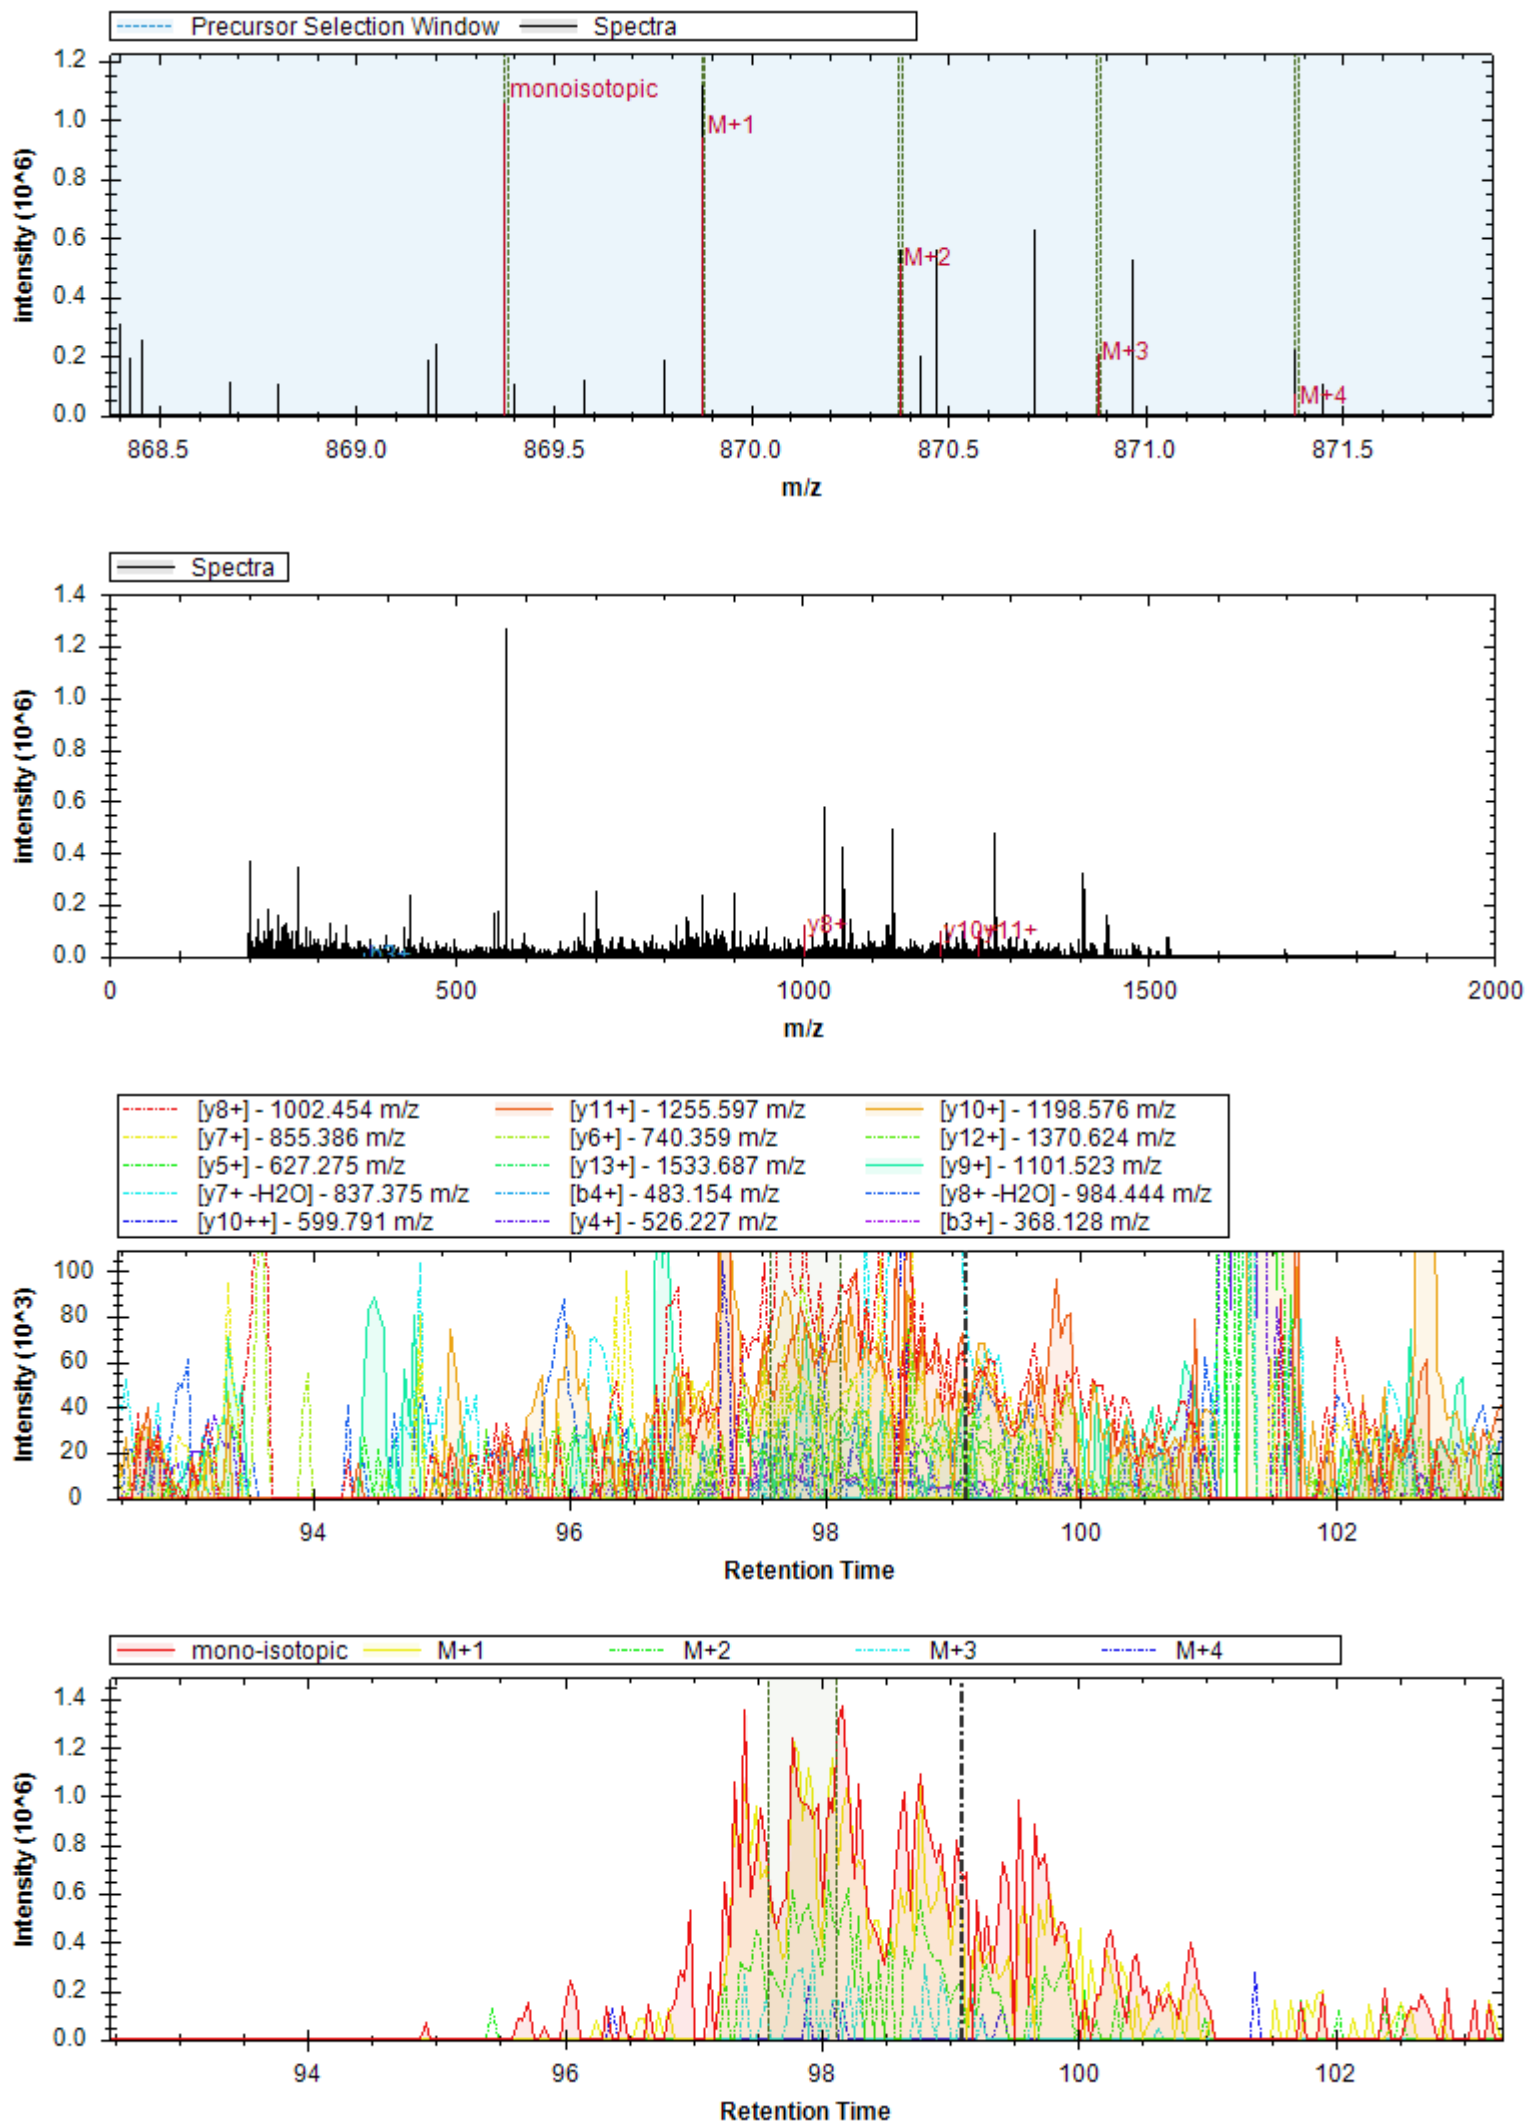

- | | | |
|-------------------------------|-------------------------------|------------------------------|
| [y20++ -H3PO4] - 1065.047 m/z | [y8+] - 959.460 m/z | [y8+ -H3PO4] - 861.483 m/z |
| [y19++ -H3PO4] - 1014.523 m/z | [y20++] - 1114.036 m/z | [y13+ -H3PO4] - 1426.769 m/z |
| [y4+] - 501.303 m/z | [y22++ -H3PO4] - 1143.092 m/z | [y22++] - 1192.081 m/z |
| [y13++] - 762.877 m/z | [y13+] - 1524.746 m/z | [y16++ -H3PO4] - 871.478 m/z |
| [y19++] - 1063.512 m/z | [b5+] - 398.240 m/z | [y21++] - 1163.570 m/z |
| [y7+ -H3PO4] - 764.430 m/z | [y8+ -H2O] - 941.449 m/z | [y8++] - 480.234 m/z |
| [y18++] - 1035.001 m/z | [y23++] - 1241.615 m/z | [y16++] - 920.466 m/z |
| [y12++ -H3PO4] - 665.362 m/z | [y17++] - 977.980 m/z | [b6+] - 499.288 m/z |
| [y15+ -H3PO4] - 1628.864 m/z | | |