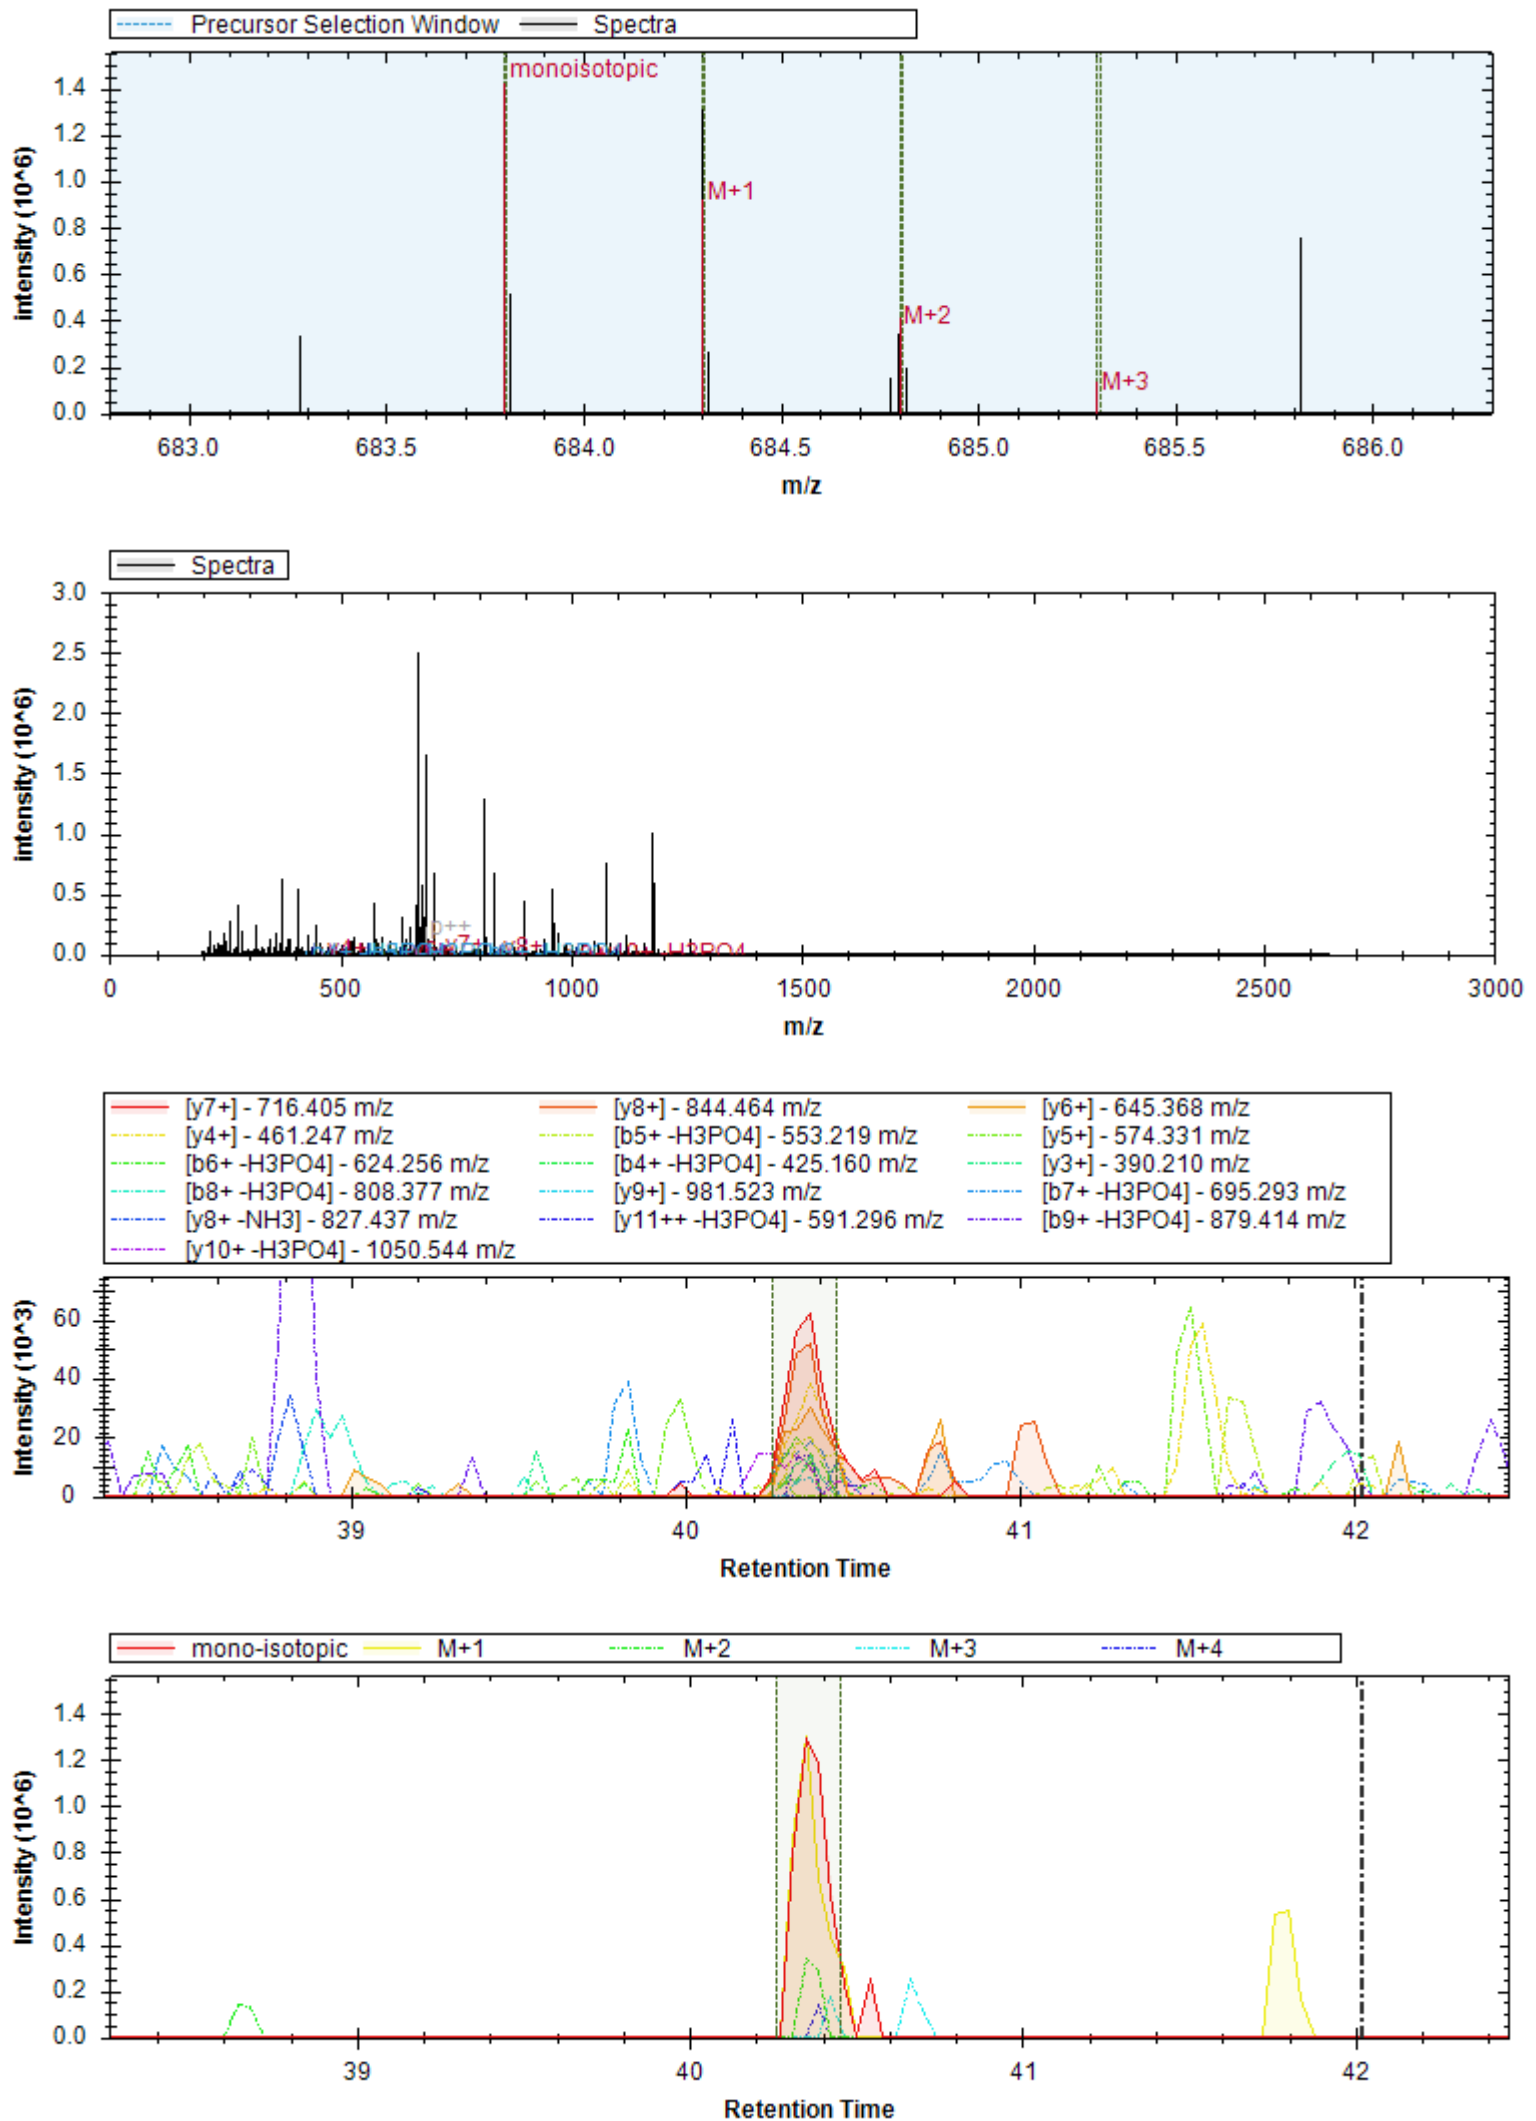

- | | | |
|-------------------------------|------------------------------|-------------------------------|
| [y20+++ -H3PO4] - 688.005 m/z | [y5+] - 583.295 m/z | [y21+++ -H3PO4] - 717.016 m/z |
| [y6+] - 720.354 m/z | [y4+] - 446.236 m/z | [y8++] - 458.741 m/z |
| [y18++ -H3PO4] - 914.454 m/z | [y19+++] - 666.309 m/z | [y18+++] - 642.630 m/z |
| [y19++ -H3PO4] - 949.972 m/z | [y15++ -H3PO4] - 779.382 m/z | [y7+] - 819.422 m/z |
| [y3+] - 375.199 m/z | [y20+++] - 720.664 m/z | [y15++] - 828.370 m/z |
| [y10+ -H3PO4] - 1042.518 m/z | [b17++] - 889.407 m/z | |