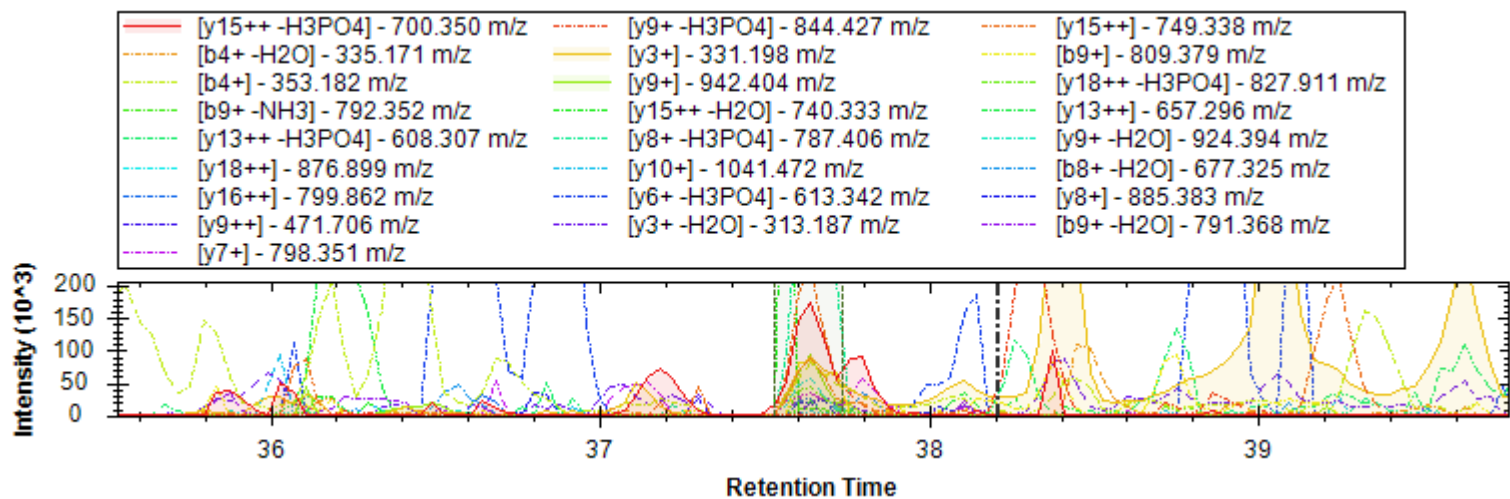

[y4+] - 459.256 m/z	[b6+ -H3PO4] - 632.315 m/z	[b6+] - 730.292 m/z
[b4+ -H3PO4] - 420.235 m/z	[y6+] - 671.336 m/z	[y4+ -NH3] - 442.230 m/z
[y4+ -H2O] - 441.246 m/z	[b8+ -H3PO4] - 843.411 m/z	[y3+] - 362.203 m/z
[b4+ -H2O] - 598.002 m/z	[y7+ -H3PO4] - 740.357 m/z	[b8+] - 941.388 m/z
[b9+ -H3PO4] - 944.458 m/z	[y8+ -H3PO4] - 837.410 m/z	