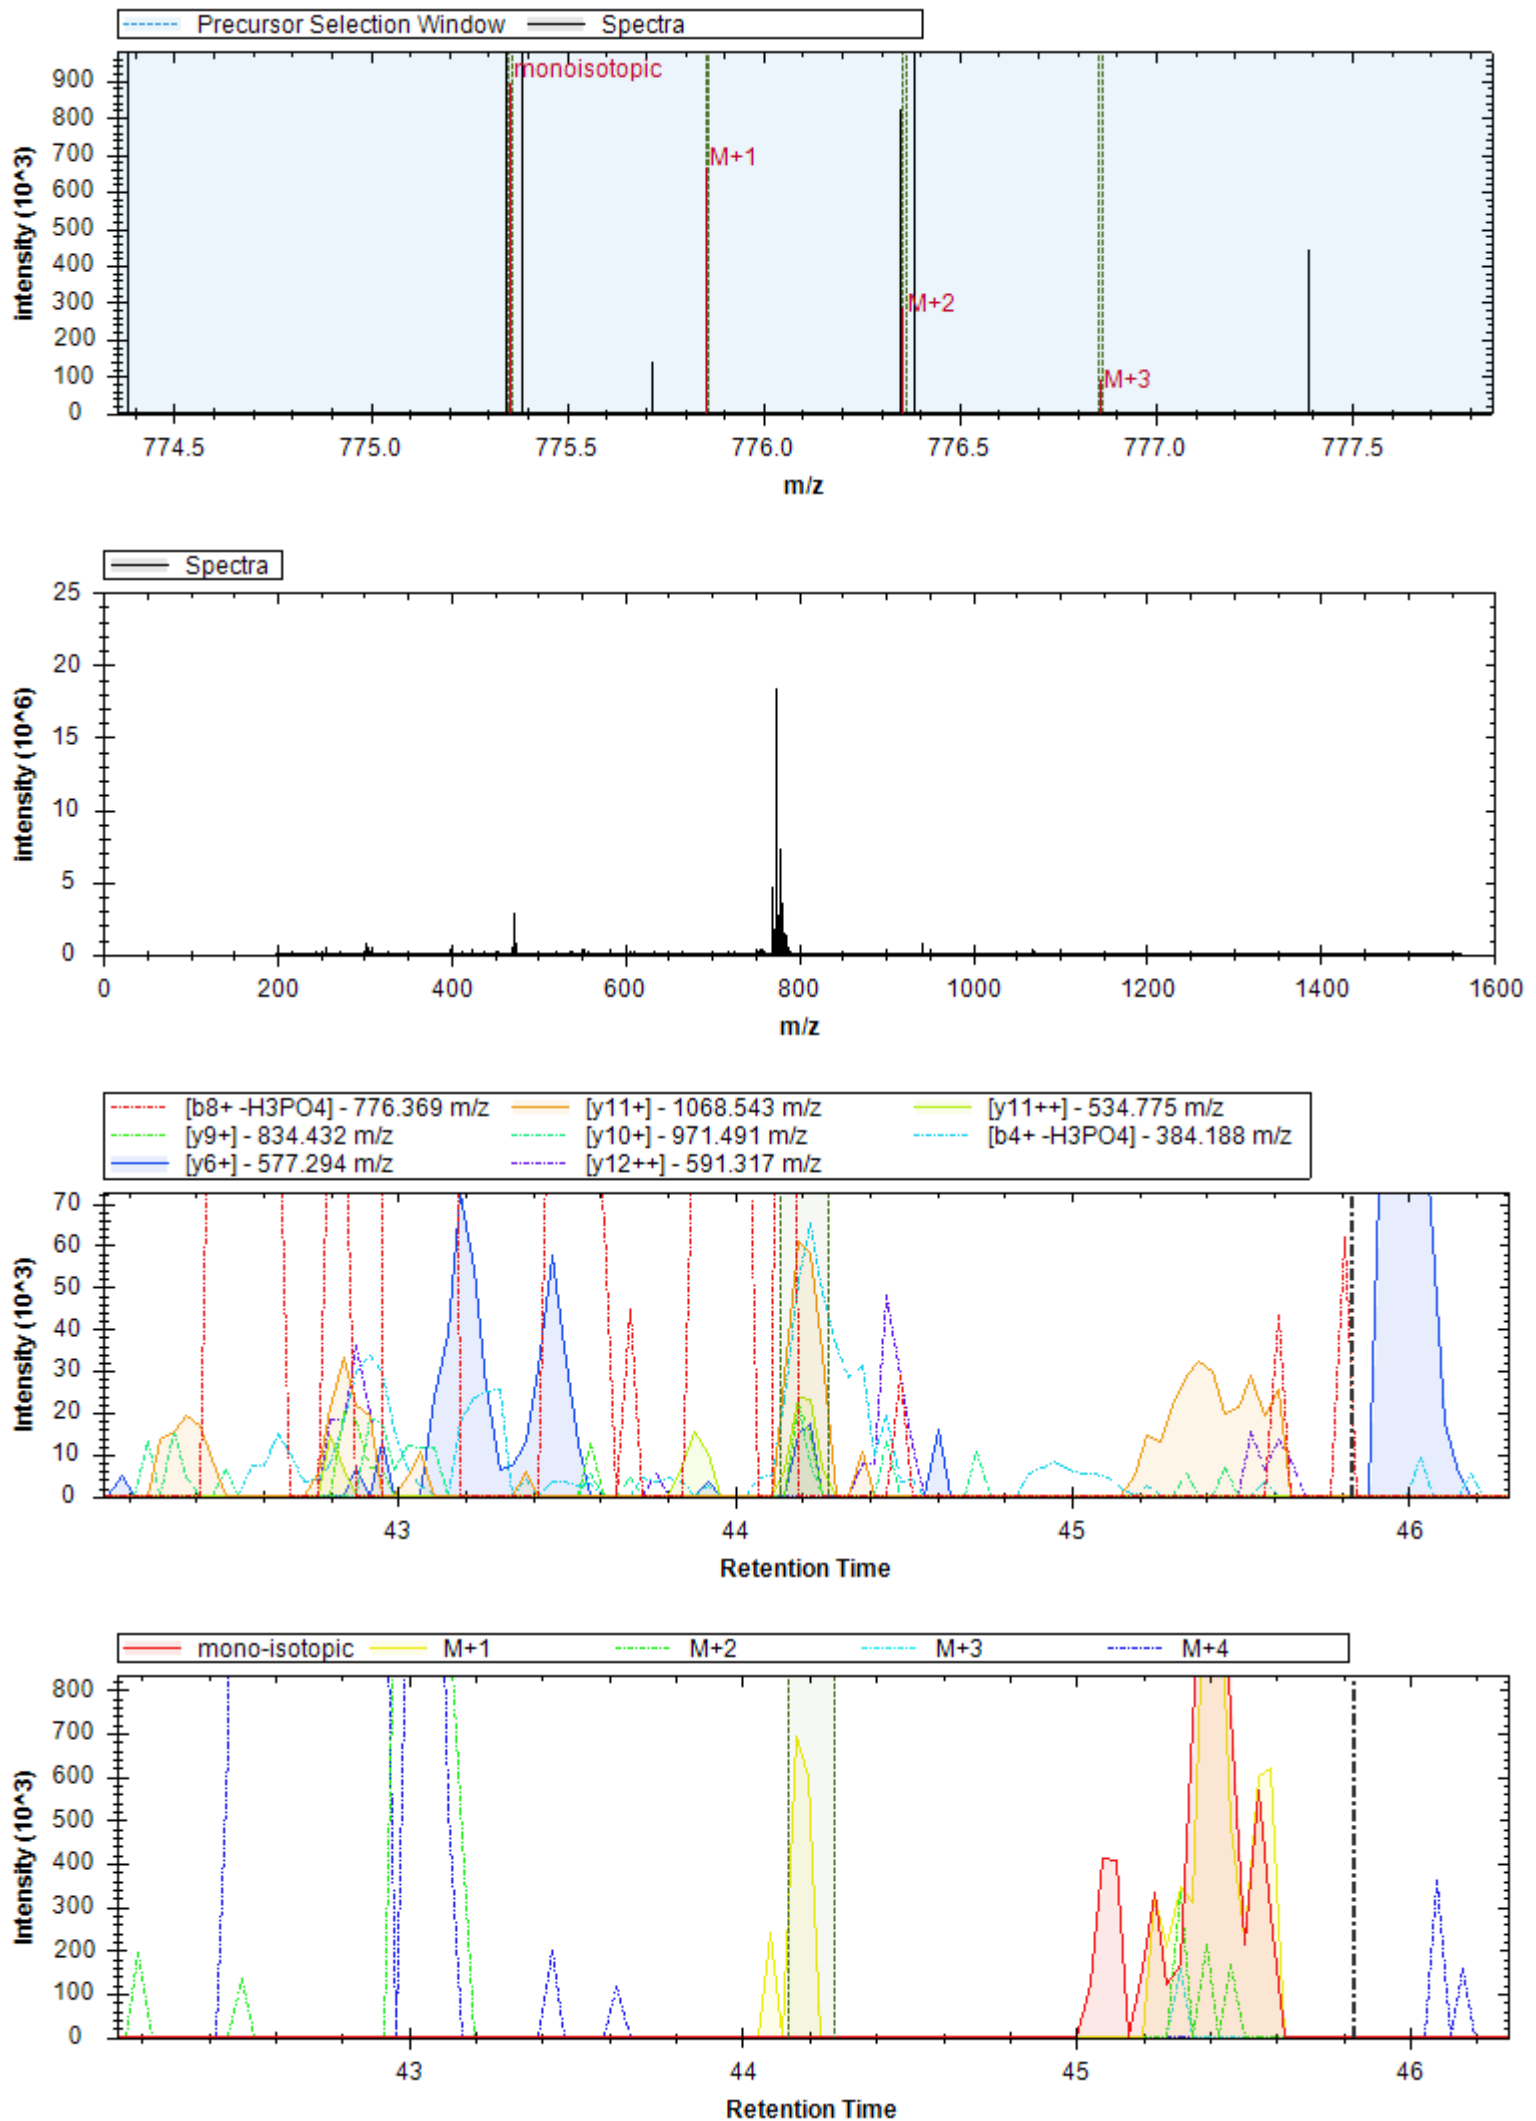

- | | | |
|-----------------------------|------------------------------|----------------------------|
| [y7+] - 671.347 m/z | [y10+ -H3PO4] - 894.443 m/z | [y4+] - 416.225 m/z |
| [y10+] - 992.420 m/z | [y10++] - 496.714 m/z | [b3+] - 308.124 m/z |
| [y11+ -H3PO4] - 981.475 m/z | [y12+ -H3PO4] - 1068.507 m/z | [y9+ -H3PO4] - 797.390 m/z |
| [y11++] - 540.230 m/z | [y11+] - 1079.452 m/z | [y7+ -H2O] - 653.337 m/z |
| [y8+ -H3PO4] - 740.369 m/z | [y12+] - 1166.484 m/z | [y10+ -H2O] - 1072.209 m/z |
| [b4+ -H2O] - 377.146 m/z | [y5+] - 517.273 m/z | [y10+ -NH3] - 975.393 m/z |
| [b4+] - 395.156 m/z | | |