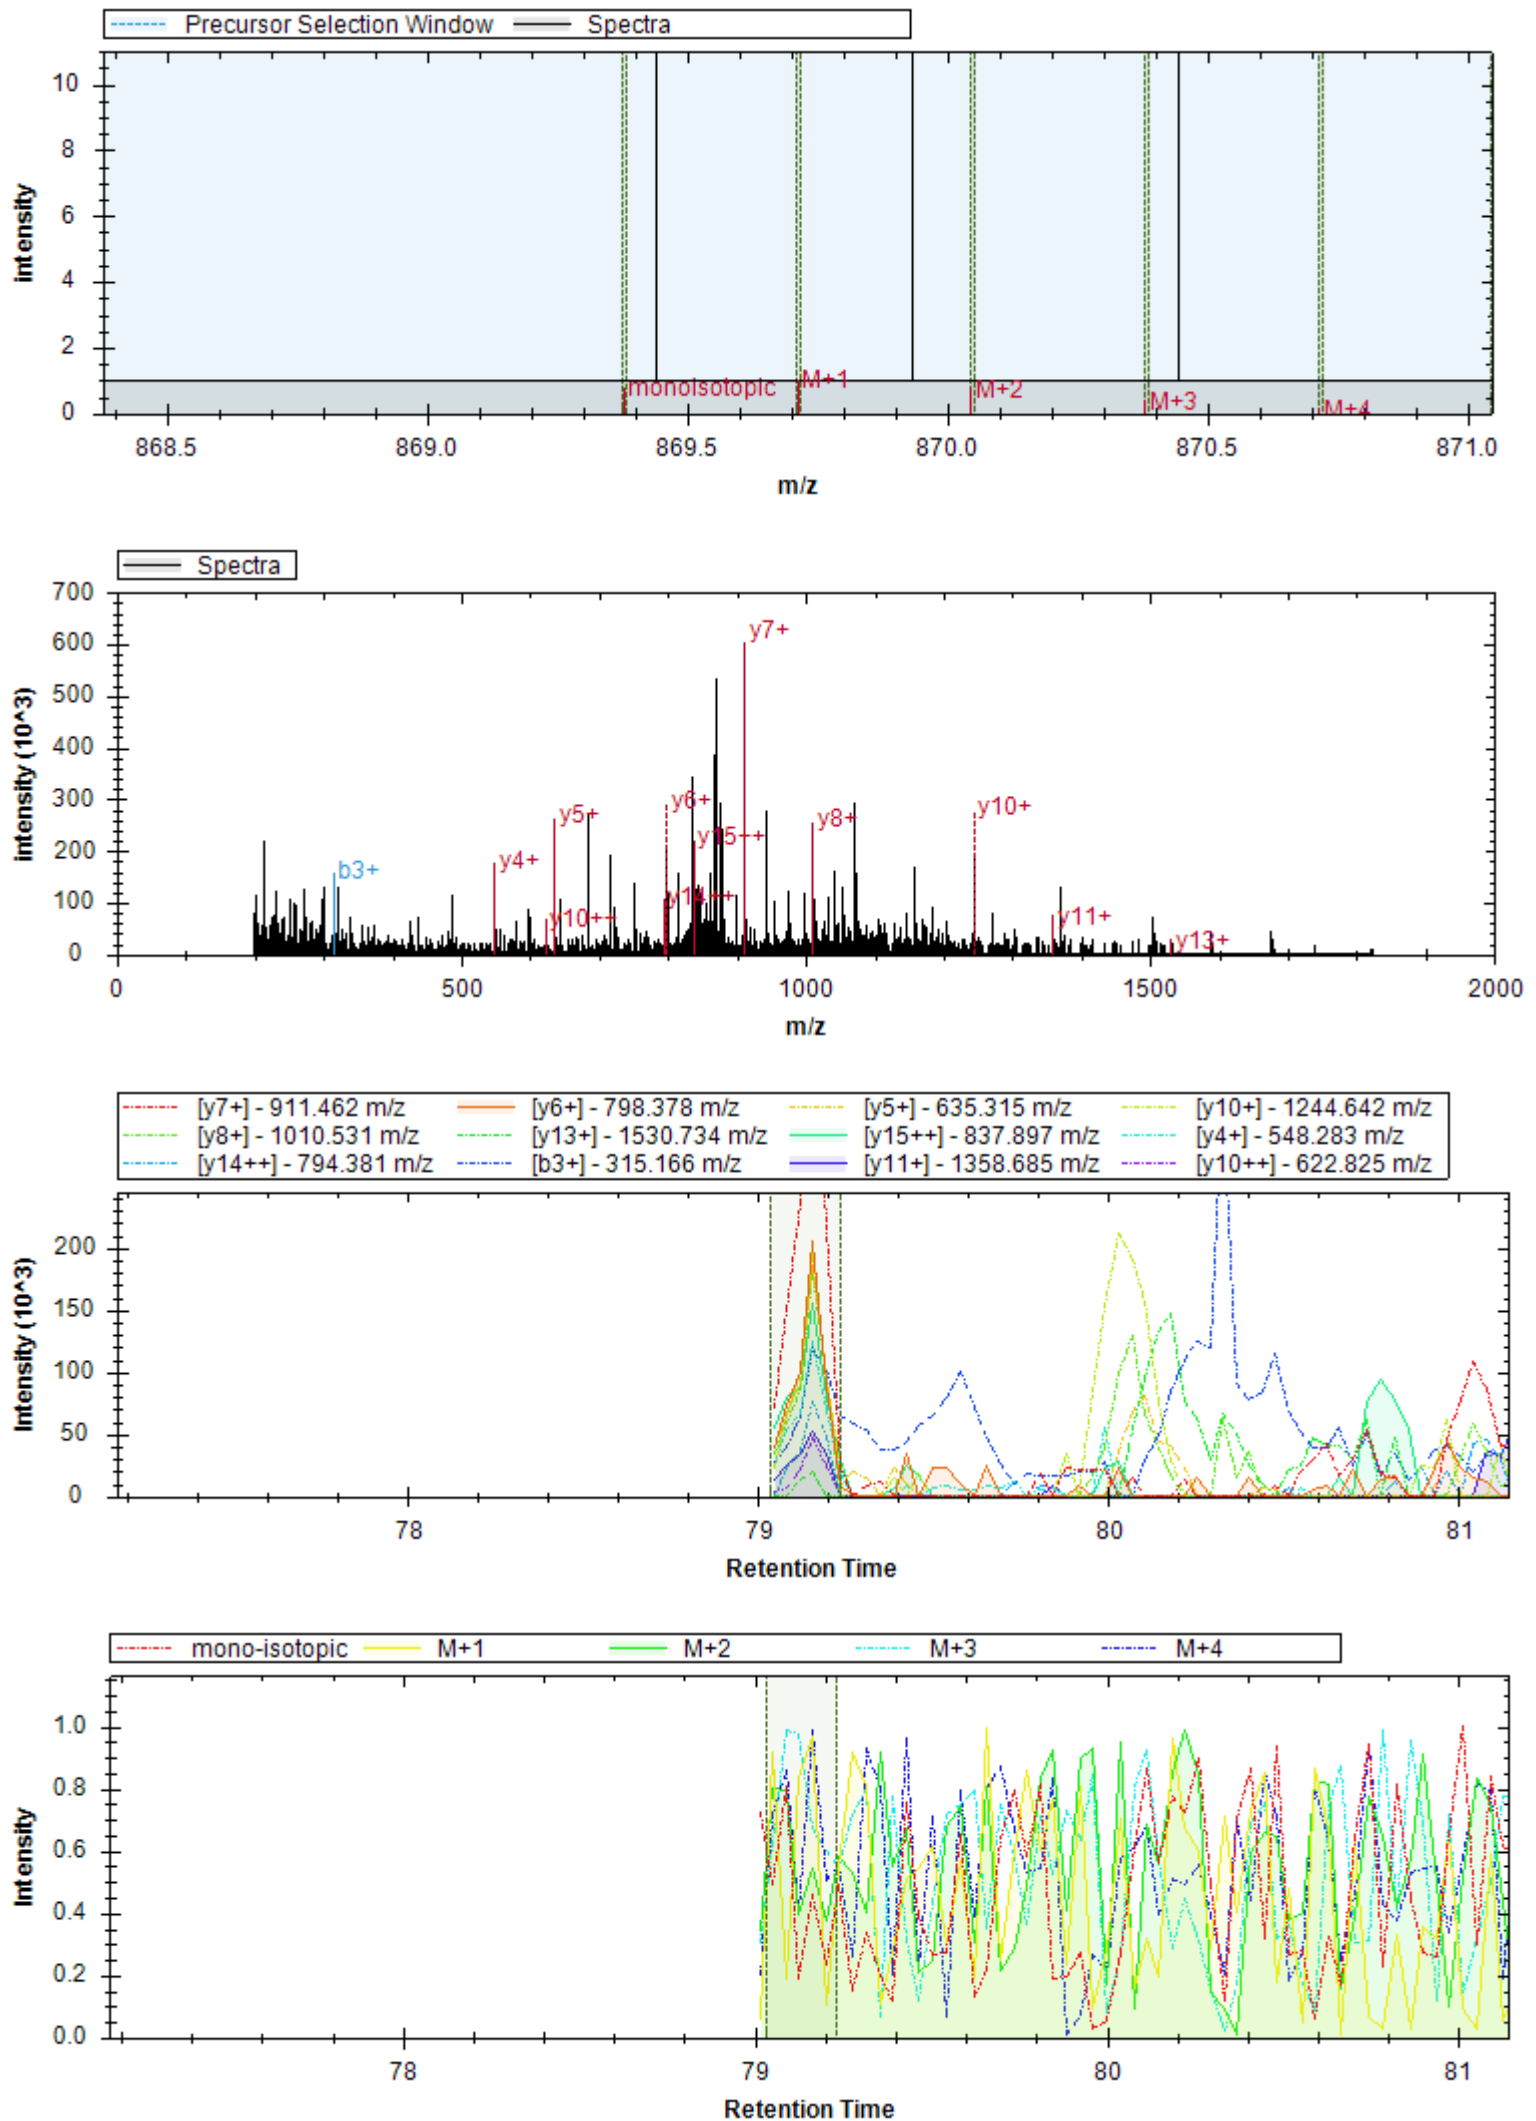

[y7+] - 911.462 m/z	[y5+] - 635.315 m/z	[y6+] - 798.378 m/z
[y10+] - 1244.642 m/z	[y8+] - 1010.531 m/z	[y15++] - 837.897 m/z
[y13+] - 1530.734 m/z	[y4+] - 548.283 m/z	[y14++] - 794.381 m/z
[y17++ -H3PO4] - 945.942 m/z	[b3+] - 315.166 m/z	[y9+] - 1147.589 m/z
[y19++ -H3PO4] - 1032.974 m/z	[y11+] - 1358.685 m/z	[b4+ -H2O] - 426.198 m/z
[y21++] - 1197.008 m/z	[y21++ -H3PO4] - 1148.019 m/z	