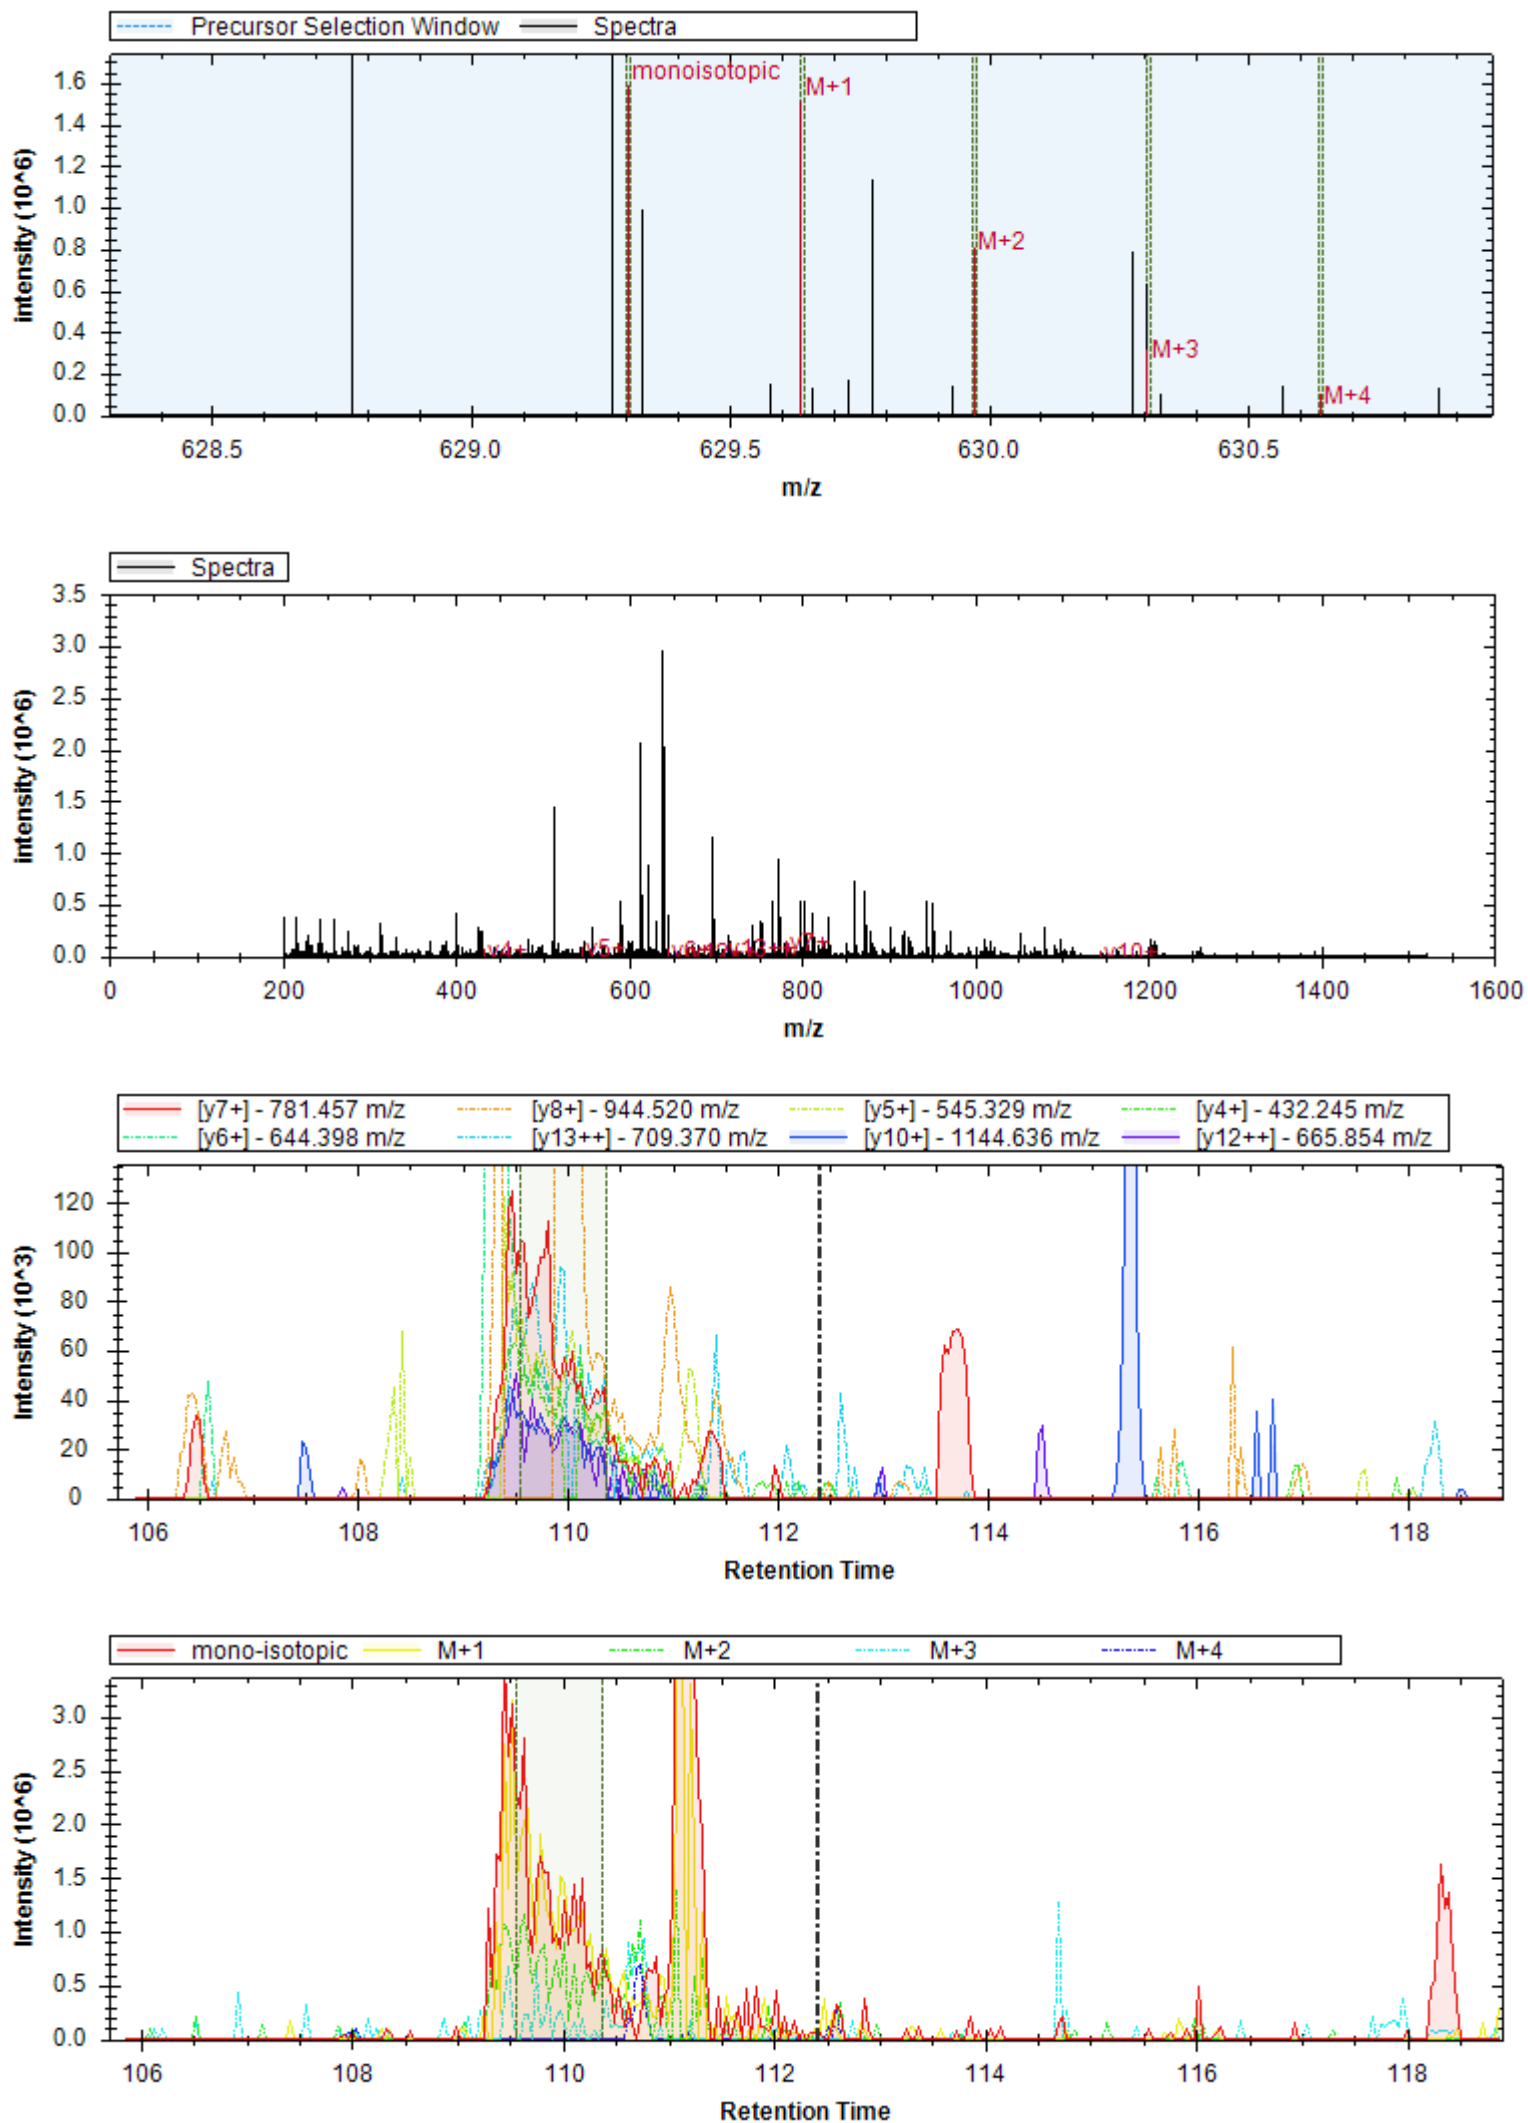

[b6+ -H3PO4] - 636.419 m/z	[y14++ -H3PO4] - 729.943 m/z	[y13++ -H3PO4] - 694.425 m/z
[y9++] - 461.772 m/z	[y9+] - 922.536 m/z	[y5+] - 513.303 m/z
[y12++ -H3PO4] - 637.883 m/z	[y6+] - 600.335 m/z	[y10++] - 552.278 m/z
[y14++] - 778.932 m/z	[y13++] - 743.413 m/z	[b6+] - 734.396 m/z
[y8+] - 825.483 m/z	[y6+ -H2O] - 582.325 m/z	[y3+] - 345.213 m/z
[y9+ -H2O] - 904.525 m/z	[y5+ -H2O] - 495.293 m/z	[y7+] - 728.430 m/z
[y12++] - 686.871 m/z	[y14++ -H2O] - 769.926 m/z	[y3+ -H2O] - 327.203 m/z
[y8++] - 413.245 m/z	[b10++] - 572.318 m/z	[b10++ -H3PO4] - 523.330 m/z