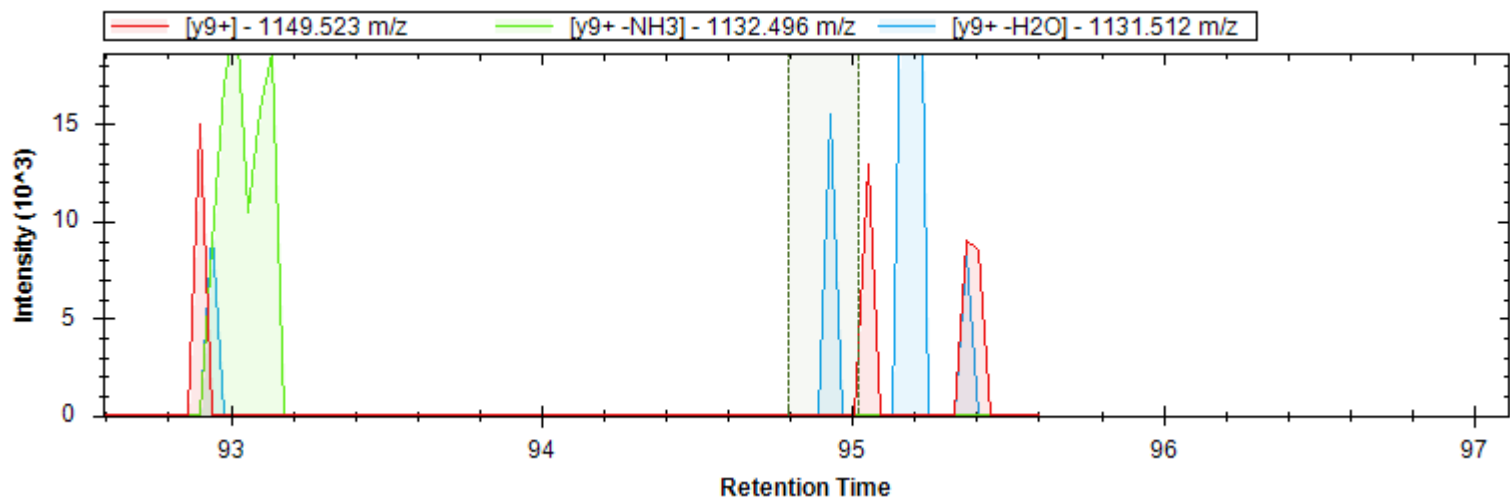

[y4+] - 459.256 m/z	[b6+ -H3PO4] - 632.315 m/z	[b6+] - 730.292 m/z
[b4+ -H3PO4] - 420.235 m/z	[y6+] - 671.336 m/z	[y4+ -NH3] - 442.230 m/z
[y4+ -H2O] - 441.246 m/z	[b8+ -H3PO4] - 843.411 m/z	[y3+] - 362.203 m/z
[b4+ -H2O] - 598.002 m/z	[y7+ -H3PO4] - 740.357 m/z	[b8+] - 941.388 m/z
[b9+ -H3PO4] - 944.458 m/z	[y8+ -H3PO4] - 837.410 m/z	