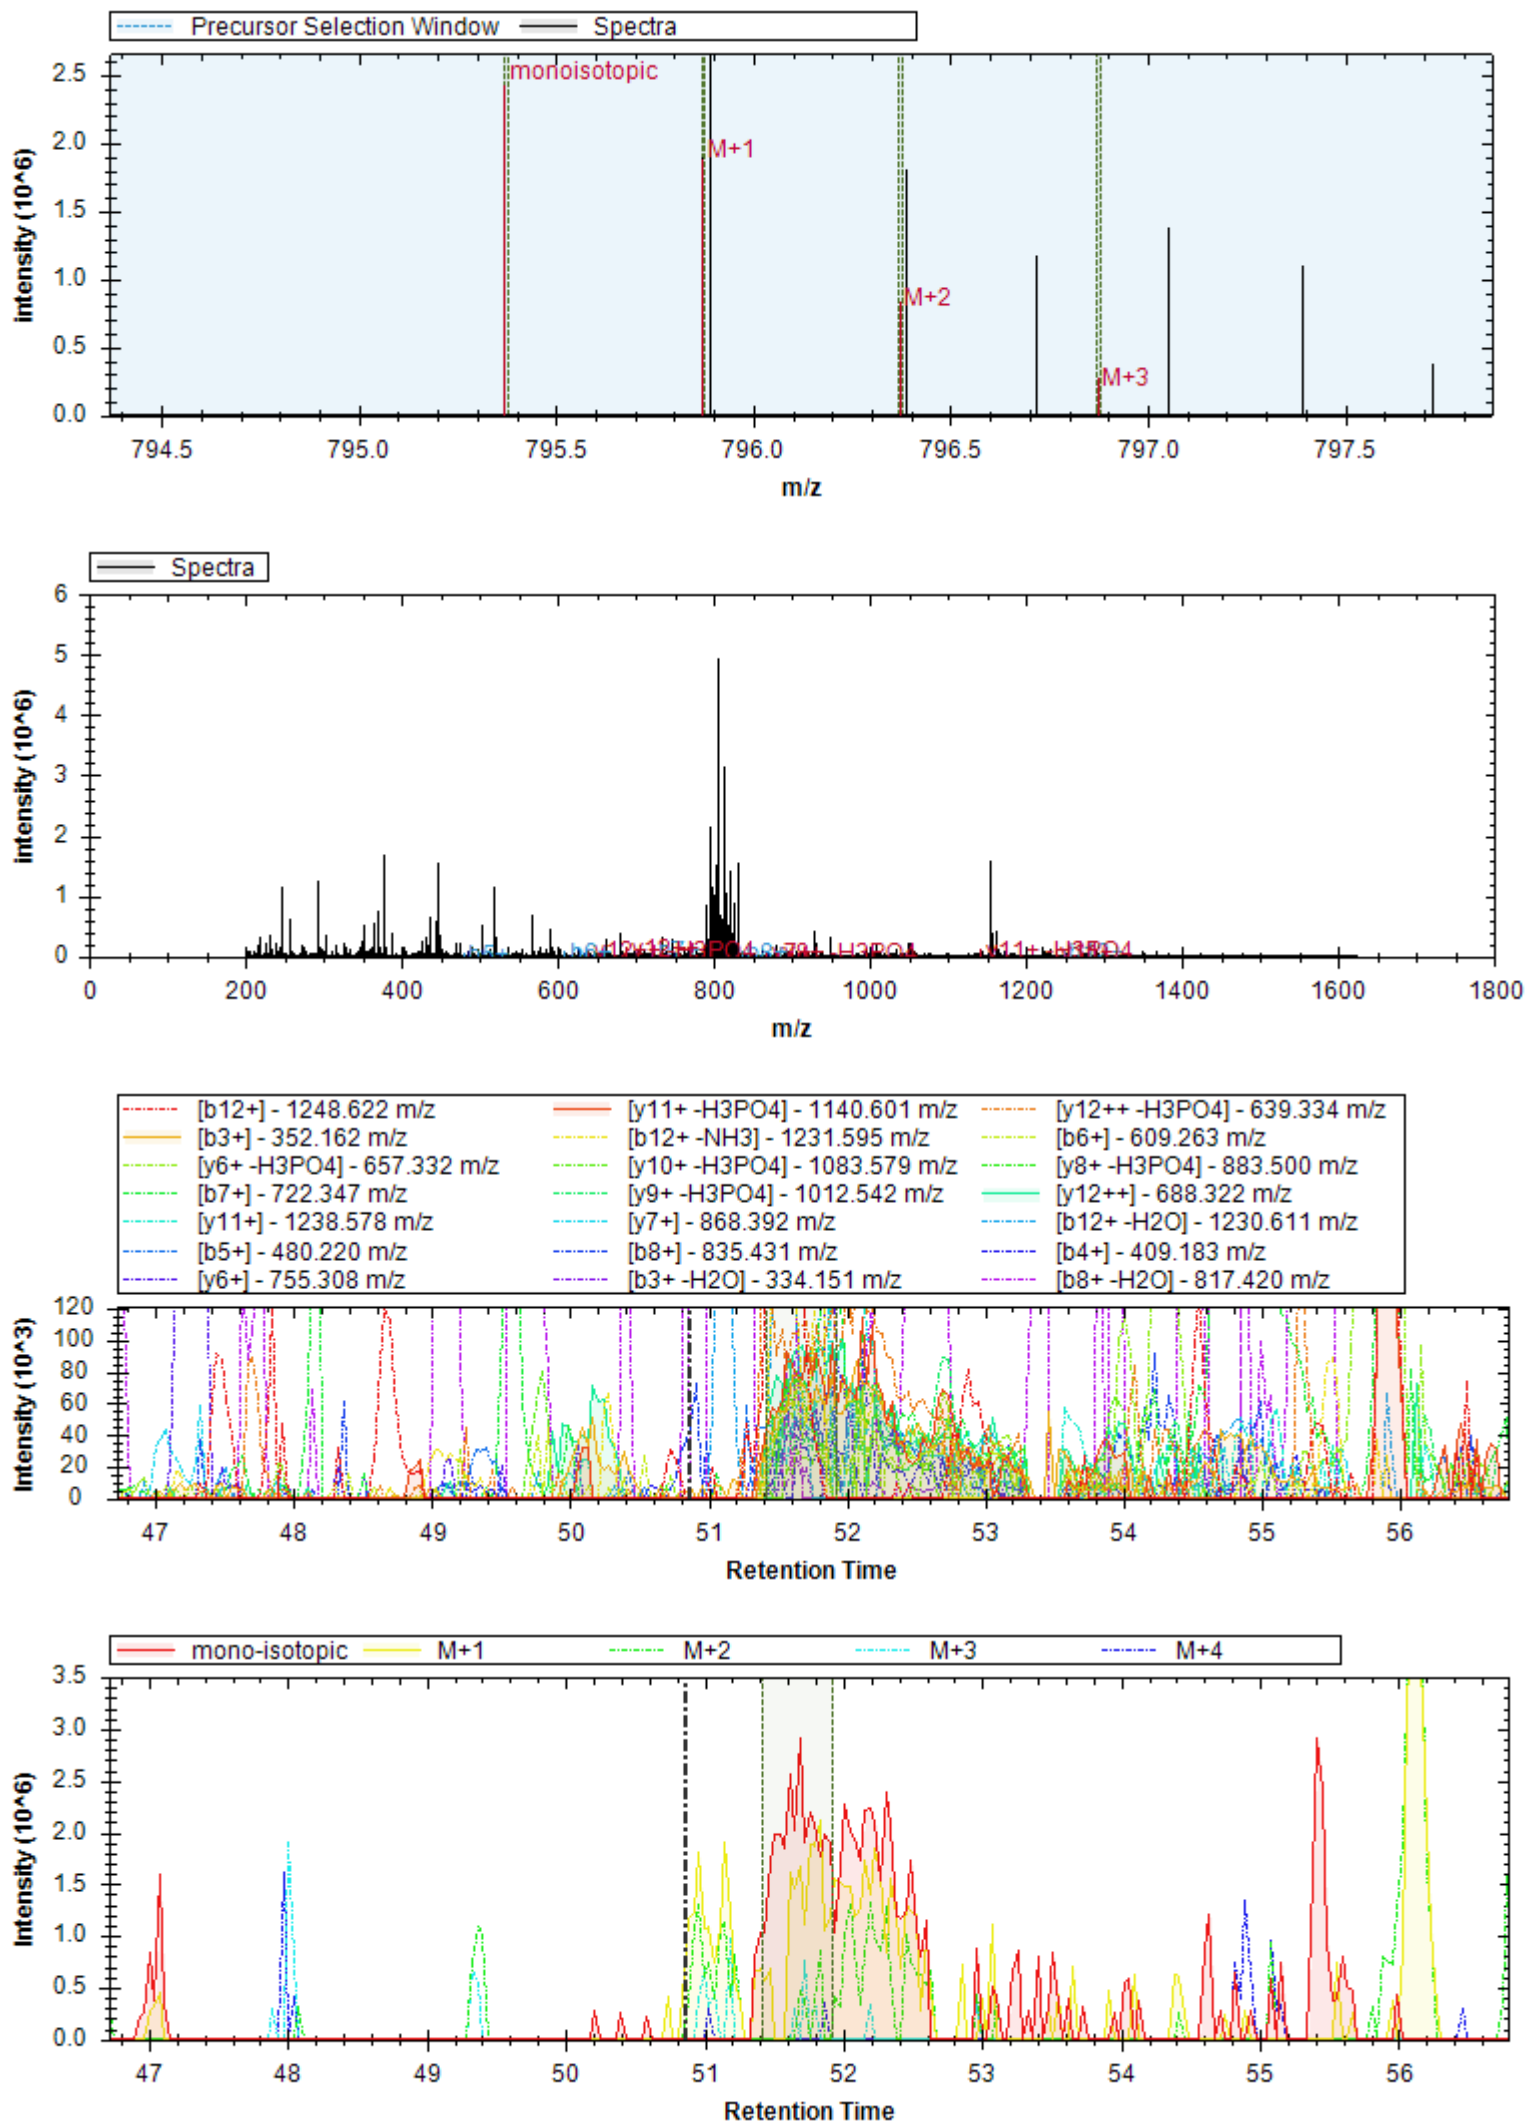

- | | | |
|----------------------------|------------------------------|------------------------------|
| [b11+] - 1102.456 m/z | [y6+] - 639.346 m/z | [y4+] - 443.225 m/z |
| [y12++] - 617.315 m/z | [y12++ -H2O] - 608.309 m/z | [y13++ -H3PO4] - 651.826 m/z |
| [b9+ -H2O] - 888.325 m/z | [y4+ -H2O] - 425.214 m/z | [y10++] - 518.265 m/z |
| [y9+] - 898.463 m/z | [y10+] - 1035.522 m/z | [b13++] - 670.785 m/z |
| [b12++] - 620.261 m/z | [b11+ -H3PO4] - 1004.480 m/z | [y7+] - 740.394 m/z |
| [b11+ -H2O] - 1084.446 m/z | [b9+] - 906.335 m/z | [y6+ -H2O] - 621.336 m/z |
| [b8+] - 805.288 m/z | [y9+ -H2O] - 880.452 m/z | |