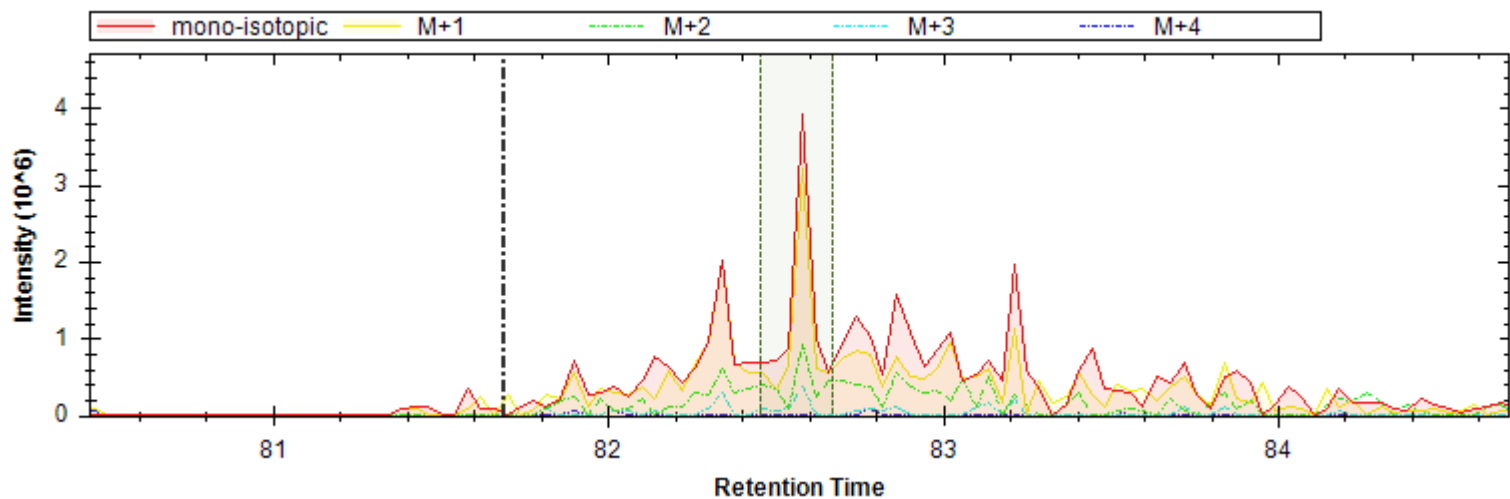

[y6+ -H3PO4] - 620.377 m/z	[y3+] - 341.218 m/z	[b5+] - 531.277 m/z
[y6++] - 359.680 m/z	[y5+ -H3PO4] - 523.324 m/z	[y6+] - 718.354 m/z
[y4+ -H3PO4] - 410.240 m/z	[b7+] - 743.357 m/z	[b5+ -H2O] - 513.267 m/z
[y7+ -H3PO4] - 767.445 m/z	[y9++] - 539.255 m/z	[b3+] - 345.177 m/z
[y7++] - 433.215 m/z	[y8+ -H3PO4] - 882.472 m/z	[b4+] - 432.209 m/z
[y4+] - 508.217 m/z	[b3+ -H2O] - 327.166 m/z	[b8+] - 890.425 m/z
[b4+ -H2O] - 414.198 m/z	[b7+ -H2O] - 725.346 m/z	[y7+] - 865.422 m/z
[y9+ -H3PO4] - 979.525 m/z