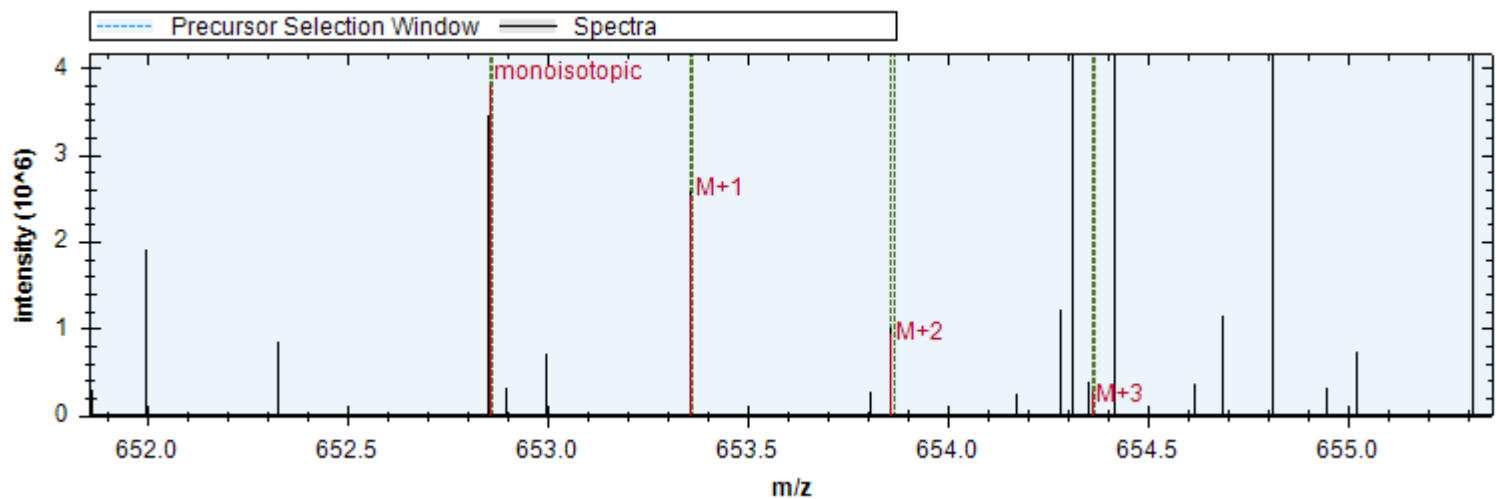

- | | | |
|----------------------------|----------------------------|--------------------------|
| [y4+] - 459.256 m/z | [b6+ -H3PO4] - 632.315 m/z | [b6+] - 730.292 m/z |
| [b4+ -H3PO4] - 420.235 m/z | [y6+] - 671.336 m/z | [y4+ -NH3] - 442.230 m/z |
| [y4+ -H2O] - 441.246 m/z | [b8+ -H3PO4] - 843.411 m/z | [y3+] - 362.203 m/z |
| [b4+ -H2O] - 598.002 m/z | [y7+ -H3PO4] - 740.357 m/z | [b8+] - 941.388 m/z |
| [b9+ -H3PO4] - 944.458 m/z | [y8+ -H3PO4] - 837.410 m/z | |