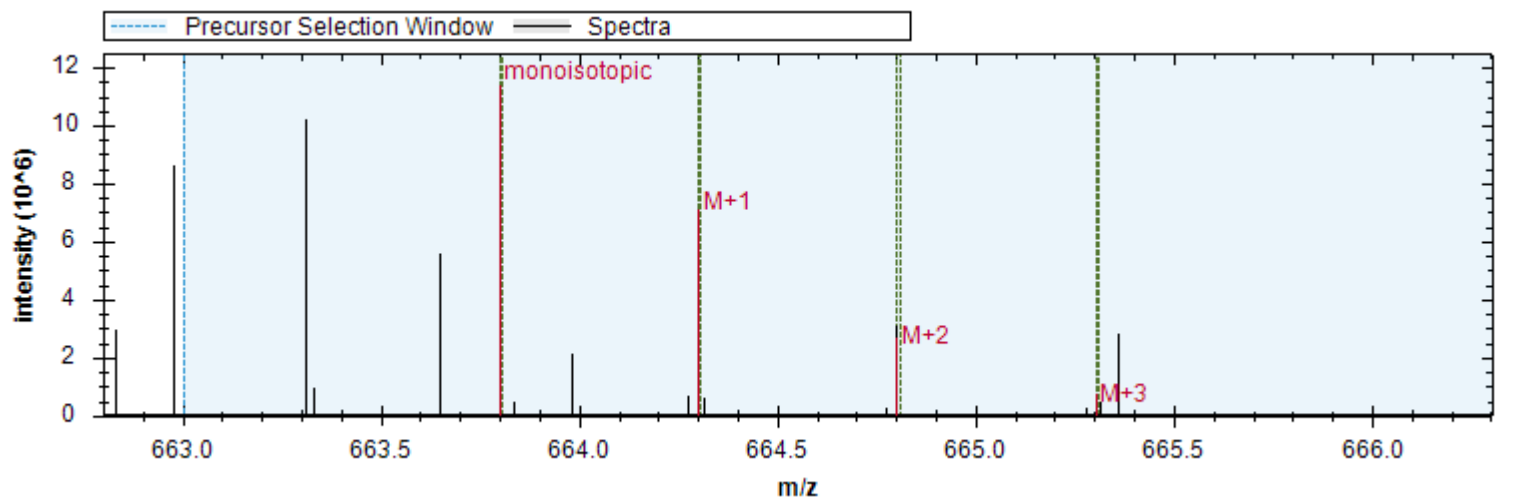

[y6+] - 570.325 m/z	[y10+] - 998.419 m/z	[b4+ -H2O] - 311.171 m/z
[y4+ -H2O] - 384.224 m/z	[y10+ -H3PO4] - 900.442 m/z	[y9+] - 911.387 m/z
[y3+] - 315.203 m/z	[y8+ -H3PO4] - 726.378 m/z	[y4+] - 402.235 m/z
[y8+] - 824.355 m/z	[b4+] - 329.182 m/z	[b5+] - 416.214 m/z
[y11+ -H3PO4] - 971.479 m/z	[b5+ -H2O] - 398.203 m/z	[y11+] - 1069.456 m/z
[y8+ -H2O] - 904.144 m/z	[y9+ -H3PO4] - 813.410 m/z	[y7+ -H3PO4] - 639.346 m/z
[y11+ -H2O] - 1247.046 m/z	[y9+ -H2O] - 991.177 m/z