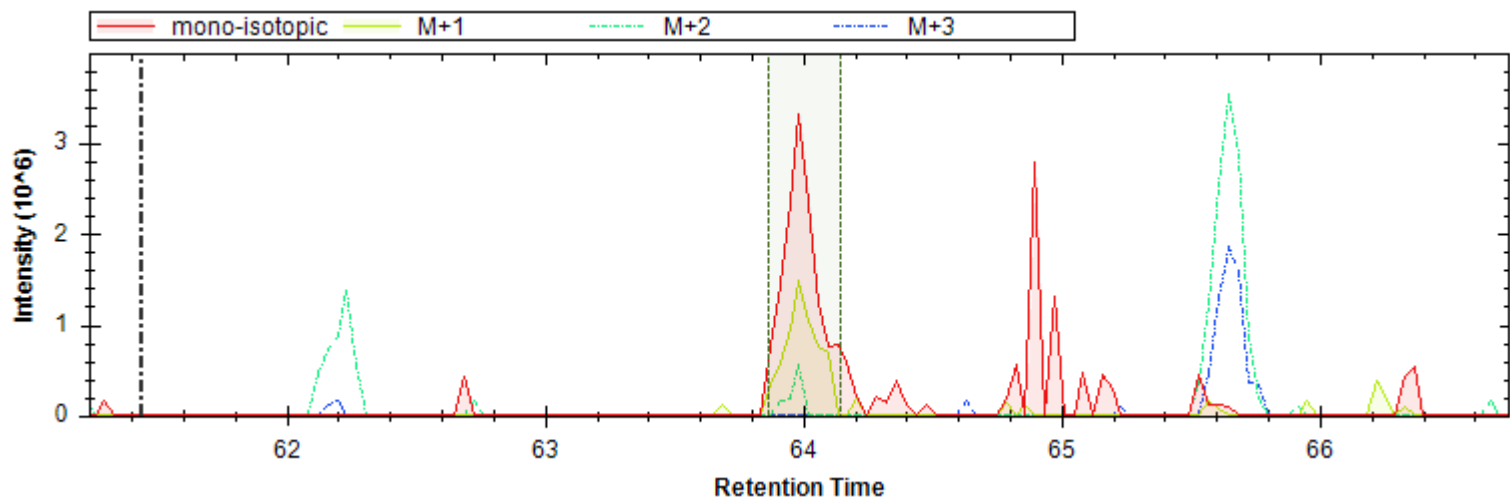

Fig4_MP-DIA-barrel-cortex-p54-1_MHRM.htrms

- | | | |
|------------------------------|------------------------------|----------------------------|
| [y14++ -H3PO4] - 703.909 m/z | [y13++ -H3PO4] - 668.391 m/z | [b6+ -H3PO4] - 608.388 m/z |
| [y9+] - 898.499 m/z | [b10++ -H3PO4] - 509.314 m/z | [y5+] - 489.267 m/z |
| [y6+] - 576.299 m/z | [y12++ -H3PO4] - 618.857 m/z | [y14++] - 752.898 m/z |
| [y8+] - 801.447 m/z | [y13++] - 717.379 m/z | [b10++] - 558.302 m/z |
| [y12++] - 667.845 m/z | [b6+] - 706.365 m/z | [y8++] - 401.227 m/z |
| [y9++] - 449.753 m/z | [y5+ -H2O] - 471.256 m/z | [y9+ -H2O] - 880.489 m/z |
| [y11++] - 618.311 m/z | [y3+] - 305.182 m/z | [y4+] - 392.214 m/z |
| [b5+] - 525.351 m/z | [y13++ -H2O] - 708.374 m/z | |