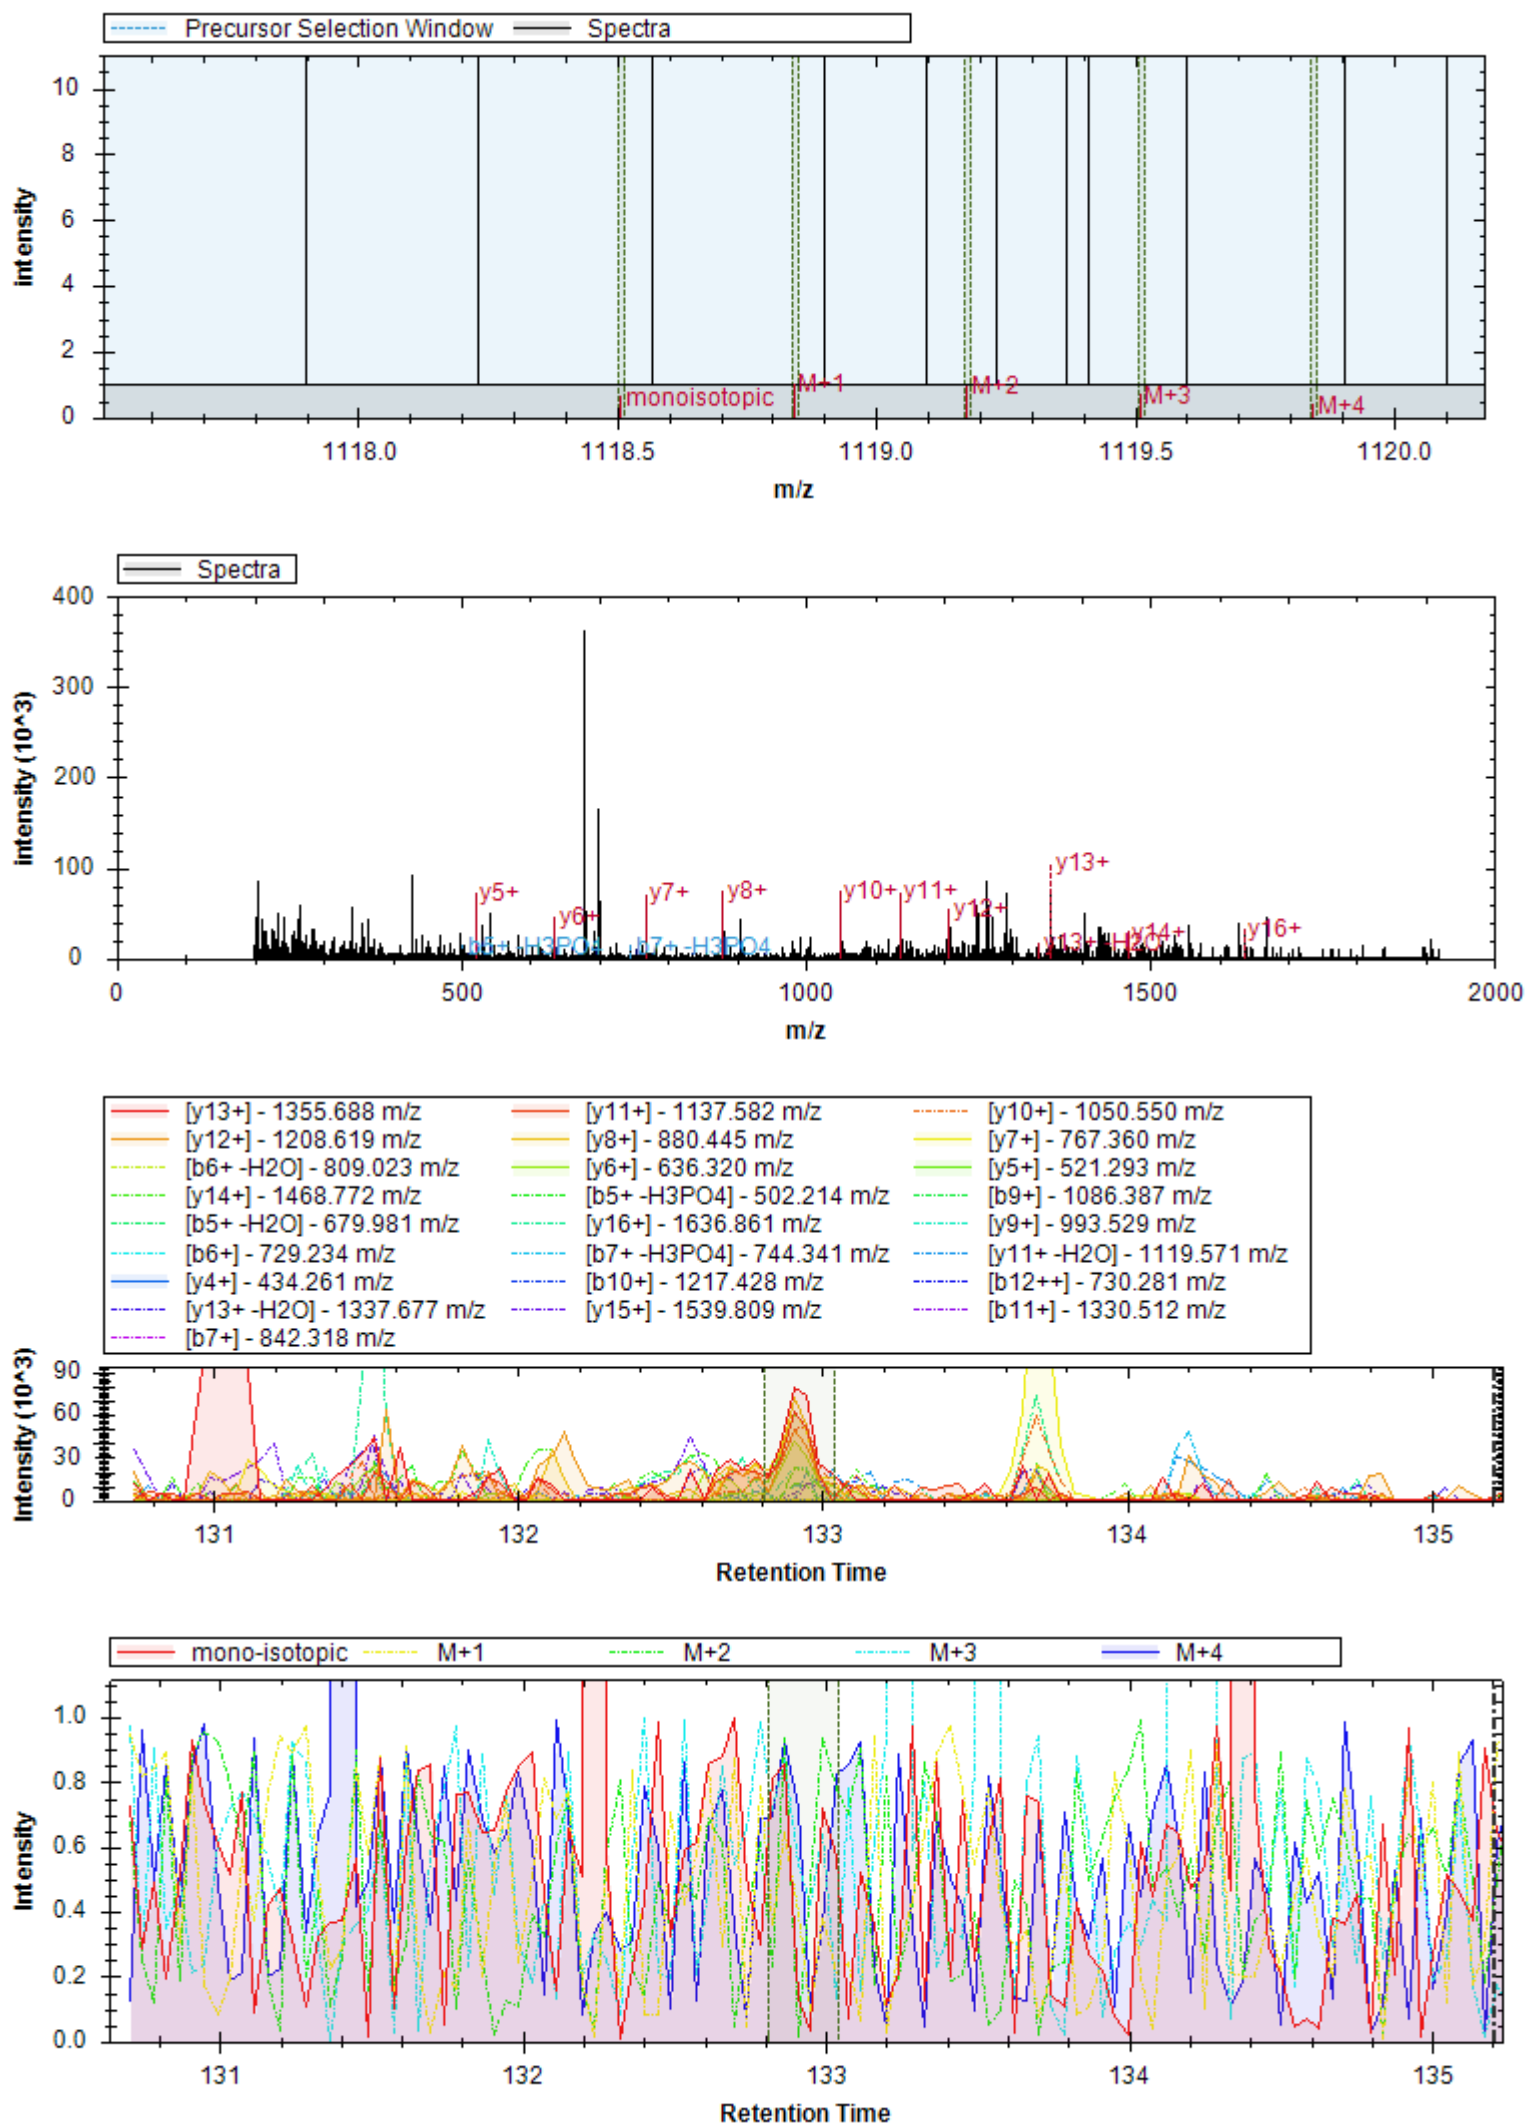

[y20++] - 1050.511 m/z	[y21++] - 1099.037 m/z	[y22+++] - 765.378 m/z
[y10+] - 1197.590 m/z	[y20++ -H2O] - 1041.506 m/z	[y9+] - 1100.537 m/z
[y21+++] - 733.027 m/z	[y17++] - 929.958 m/z	[y23+++ -H3PO4] - 788.385 m/z
[y20++ -NH3] - 1041.998 m/z	[y5+] - 601.319 m/z	[y22++] - 1147.564 m/z
[b3+] - 370.083 m/z	[y18++] - 958.469 m/z	[y6+] - 688.351 m/z
[y21++ -H2O] - 1090.032 m/z	[y11+] - 1298.638 m/z	[b4+ -H3PO4] - 369.159 m/z
[y19++] - 1001.984 m/z	[y8+] - 953.469 m/z	[y22+++ -H2O] - 759.375 m/z
[y10++] - 599.299 m/z	[y11++] - 649.822 m/z	[y19++ -H2O] - 992.979 m/z