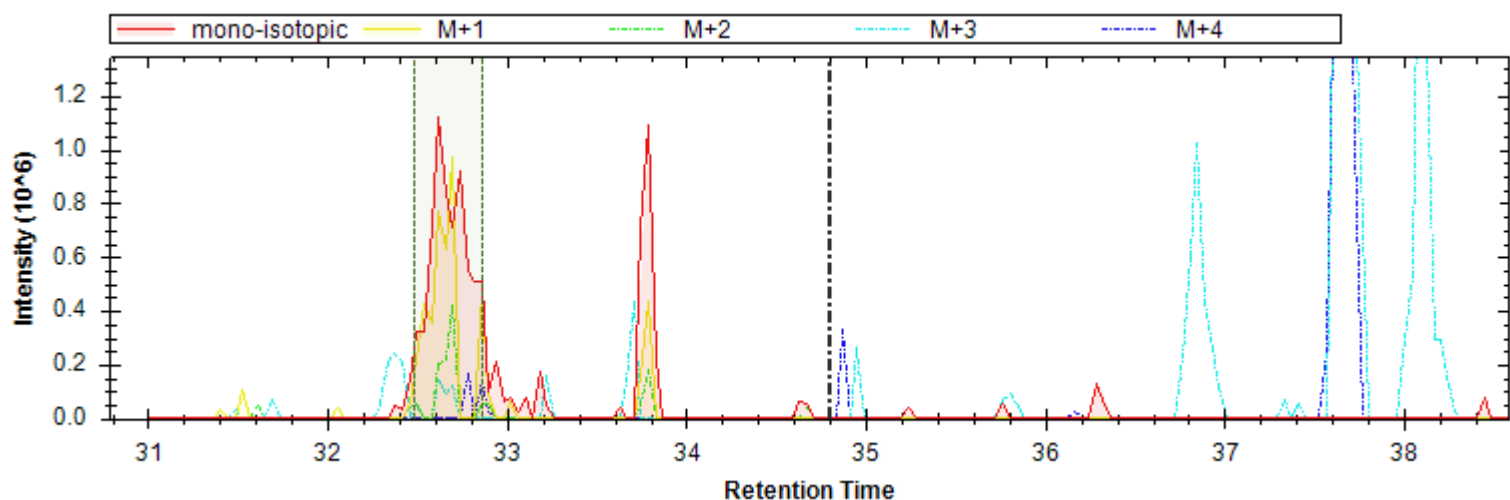

[y5+ -H3PO4] - 598.331 m/z	[y4+] - 529.309 m/z	[y11++ -H3PO4] - 600.323 m/z
[y10++ -H3PO4] - 549.799 m/z	[y7+ -H3PO4] - 813.458 m/z	[y9++ -H3PO4] - 492.285 m/z
[y9++] - 541.274 m/z	[y11++] - 649.311 m/z	[y10++] - 598.787 m/z
[y7+] - 911.435 m/z	[y6+ -H3PO4] - 726.426 m/z	[y5+] - 696.308 m/z
[y7+ -NH3] - 992.208 m/z	[b4+] - 373.172 m/z	[y4+ -H2O] - 511.299 m/z