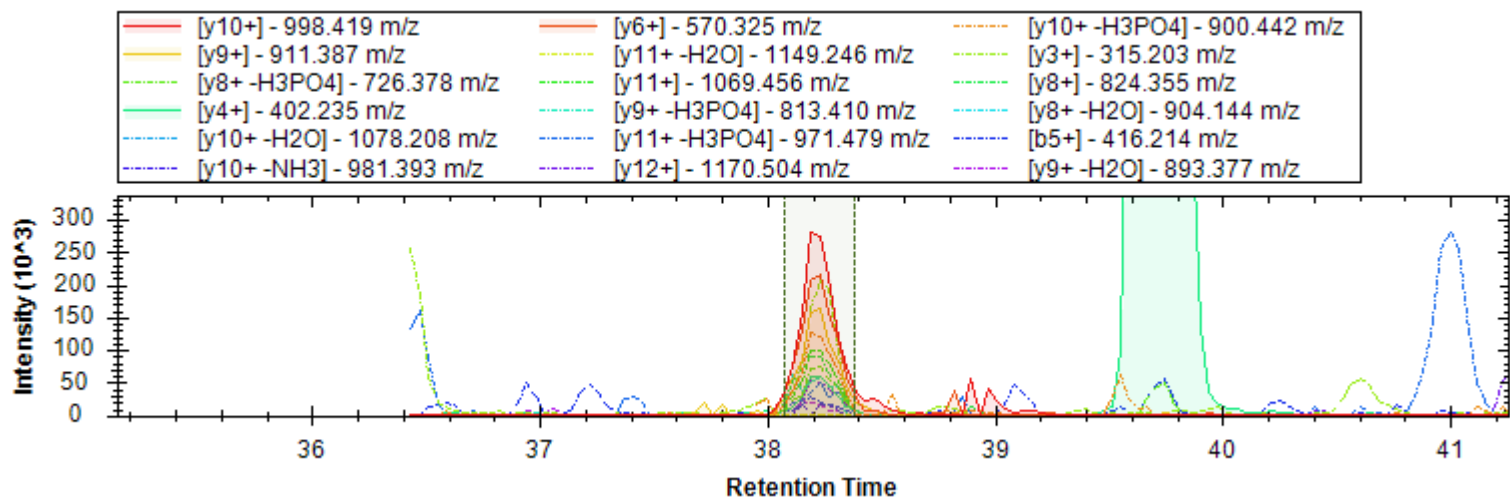

- | | | |
|-------------------------------|------------------------------|-------------------------------|
| [y20+++ -H3PO4] - 688.005 m/z | [y5+] - 583.295 m/z | [y21+++ -H3PO4] - 717.016 m/z |
| [y6+] - 720.354 m/z | [y4+] - 446.236 m/z | [y8++] - 458.741 m/z |
| [y18++ -H3PO4] - 914.454 m/z | [y19+++] - 666.309 m/z | [y18+++] - 642.630 m/z |
| [y19++ -H3PO4] - 949.972 m/z | [y15++ -H3PO4] - 779.382 m/z | [y7+] - 819.422 m/z |
| [y3+] - 375.199 m/z | [y20+++] - 720.664 m/z | [y15++] - 828.370 m/z |
| [y10+ -H3PO4] - 1042.518 m/z | [b17++] - 889.407 m/z | |