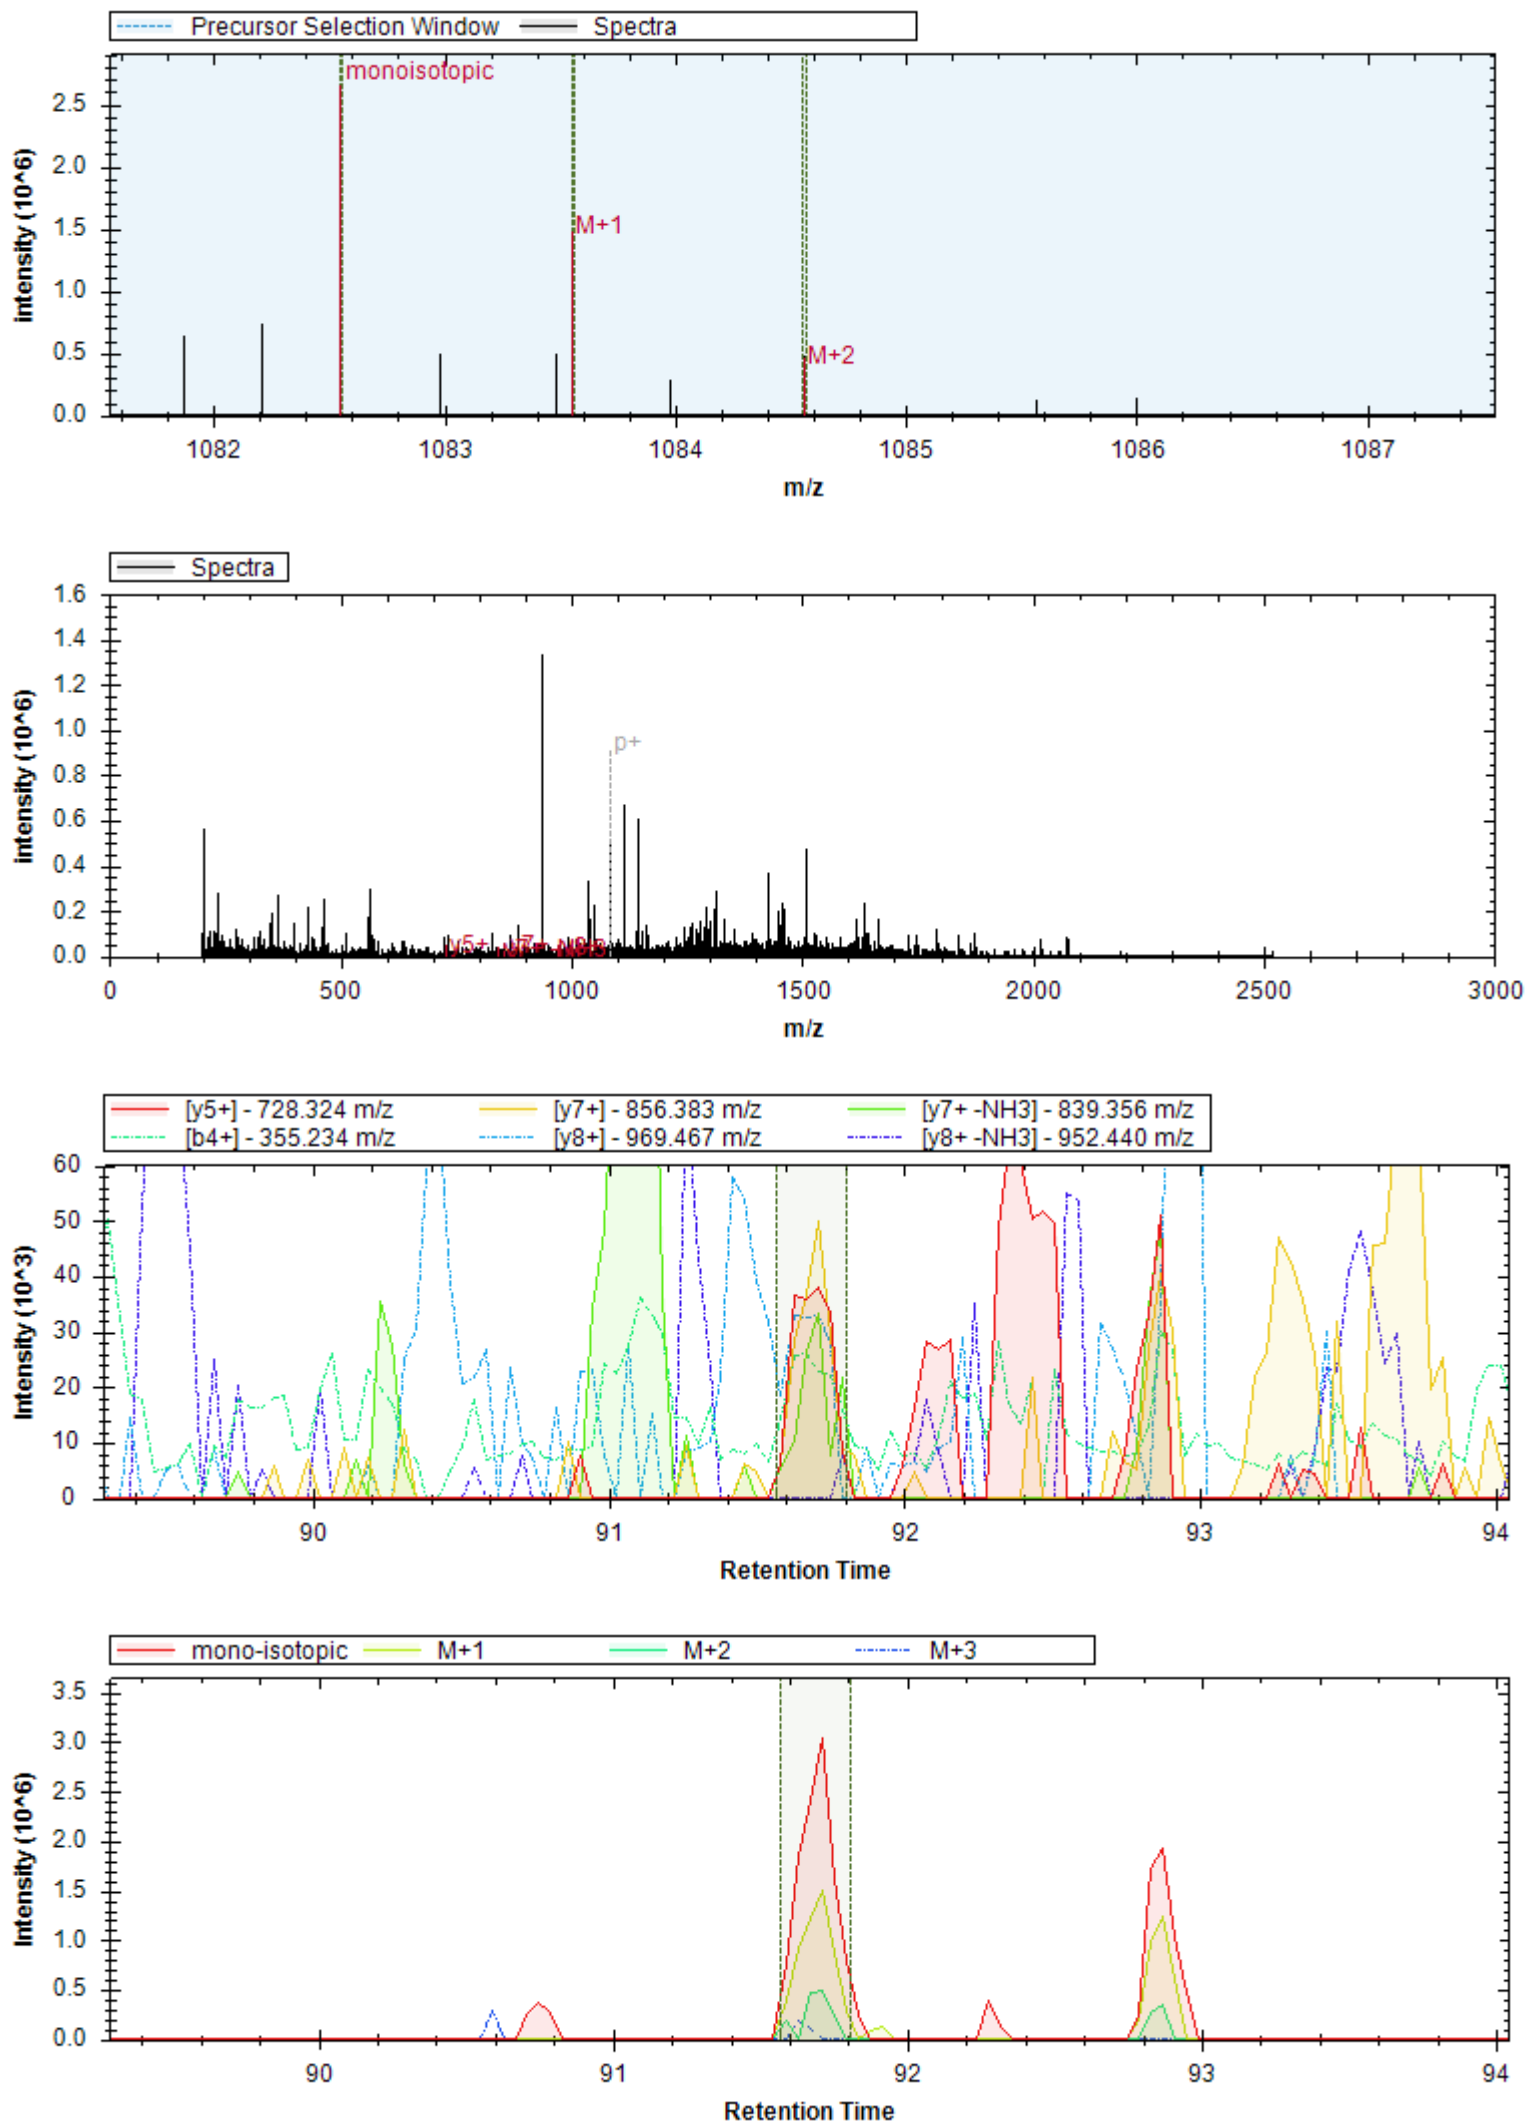

[b12+] - 1248.622 m/z	[y11+ -H3PO4] - 1140.601 m/z	[y12++ -H3PO4] - 639.334 m/z
[b3+] - 352.162 m/z	[b12+ -NH3] - 1231.595 m/z	[b6+] - 609.263 m/z
[y6+ -H3PO4] - 657.332 m/z	[y10+ -H3PO4] - 1083.579 m/z	[y8+ -H3PO4] - 883.500 m/z
[b7+] - 722.347 m/z	[y9+ -H3PO4] - 1012.542 m/z	[y12++] - 688.322 m/z
[y11+] - 1238.578 m/z	[y7+] - 868.392 m/z	[b12+ -H2O] - 1230.611 m/z
[b5+] - 480.220 m/z	[b8+] - 835.431 m/z	[b4+] - 409.183 m/z
[y6+] - 755.308 m/z	[b3+ -H2O] - 334.151 m/z	[b8+ -H2O] - 817.420 m/z