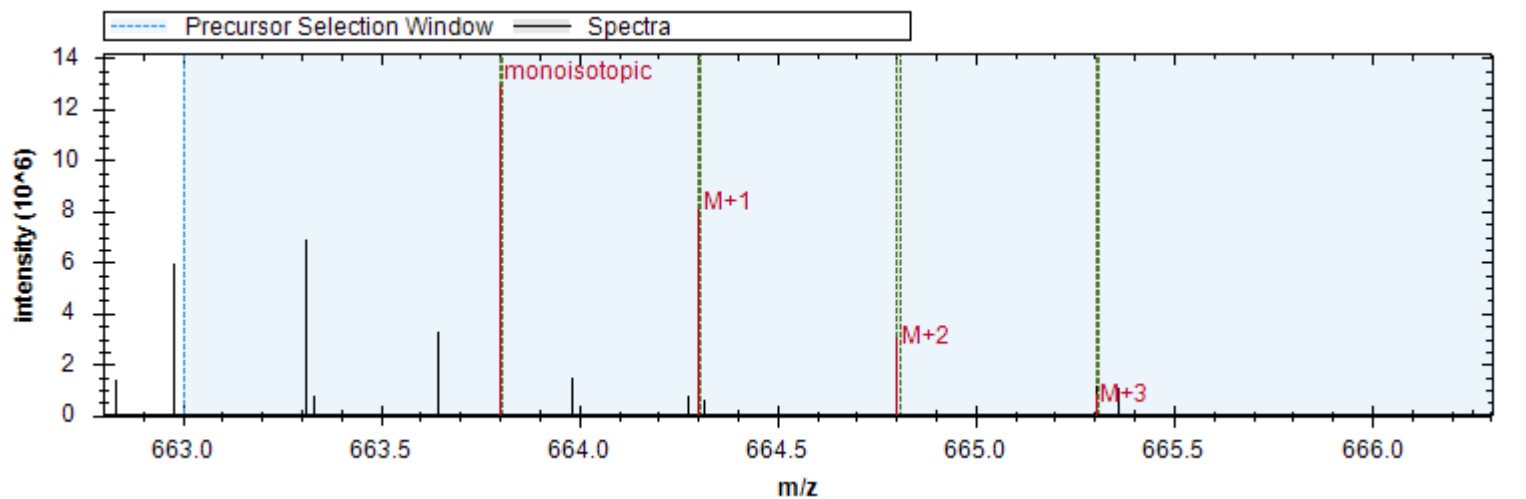

[y4+] - 459.256 m/z	[b6+ -H3PO4] - 632.315 m/z	[b6+] - 730.292 m/z
[b4+ -H3PO4] - 420.235 m/z	[y6+] - 671.336 m/z	[y4+ -NH3] - 442.230 m/z
[y4+ -H2O] - 441.246 m/z	[b8+ -H3PO4] - 843.411 m/z	[y3+] - 362.203 m/z
[b4+ -H2O] - 598.002 m/z	[y7+ -H3PO4] - 740.357 m/z	[b8+] - 941.388 m/z
[b9+ -H3PO4] - 944.458 m/z	[y8+ -H3PO4] - 837.410 m/z	