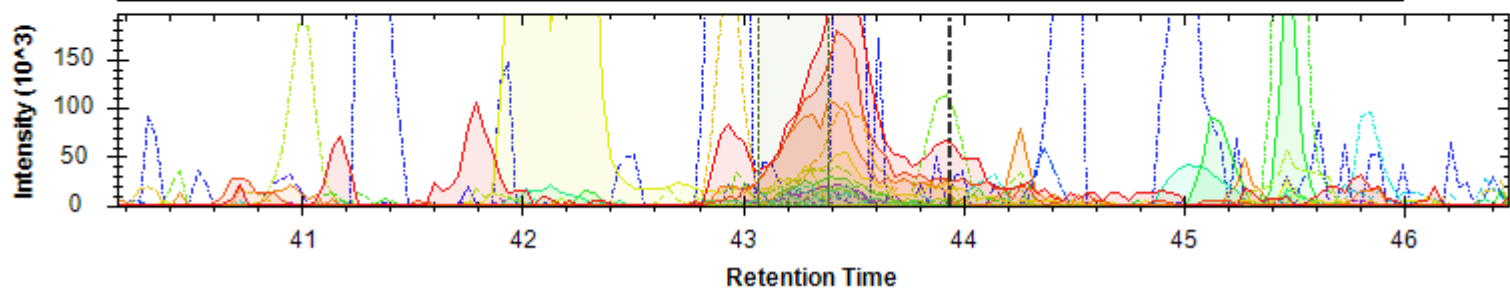

[y7+] - 671.347 m/z	[y4+] - 416.225 m/z	[y10+ -H2O] - 894.443 m/z
[y10+] - 912.453 m/z	[b3+] - 308.124 m/z	[y11+ -H3PO4] - 981.475 m/z
[y12+ -H3PO4] - 1068.507 m/z	[y9+ -H2O] - 797.390 m/z	[b5+ -H3PO4] - 464.178 m/z
[b5+ -H2O] - 641.944 m/z	[b4+ -H2O] - 377.146 m/z	[y5+] - 517.273 m/z
[y7+ -H2O] - 653.337 m/z	[b8+ -H2O] - 883.050 m/z	[y6+] - 574.294 m/z
[y8+ -H2O] - 740.369 m/z	[y4+ -NH3] - 399.199 m/z	[y12+] - 1166.484 m/z
[b4+] - 395.156 m/z