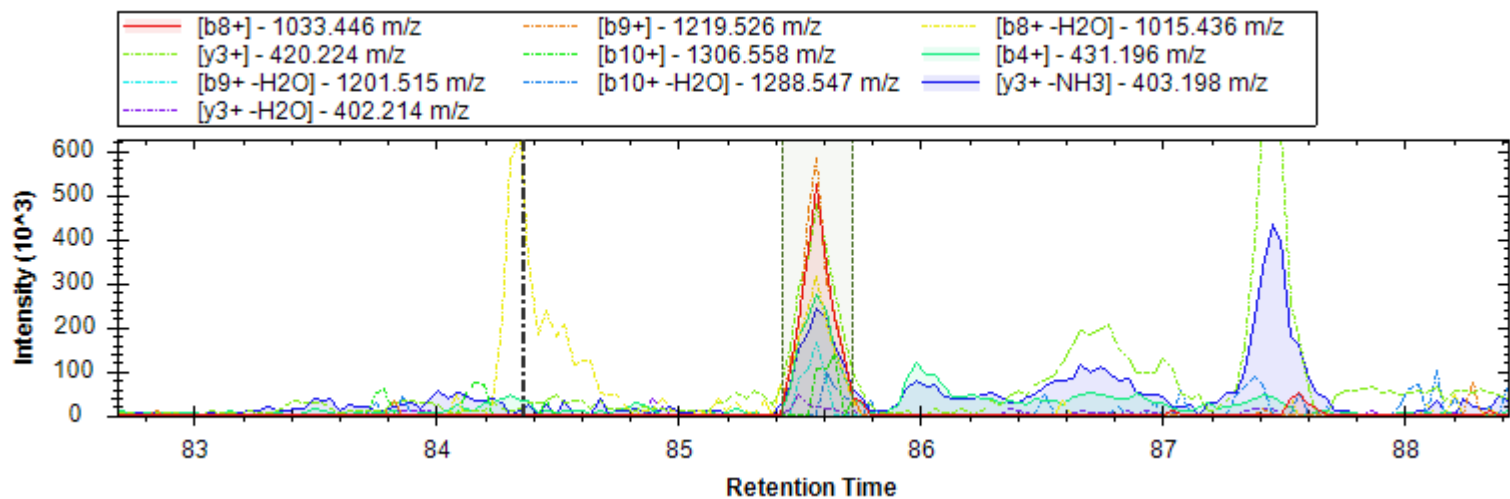

Fig4_MP-DIA-barrel-cortex-p54-1_MHRM.htrms

- | | | |
|------------------------------|------------------------------|----------------------------|
| [y14++ -H3PO4] - 703.909 m/z | [y13++ -H3PO4] - 668.391 m/z | [b6+ -H3PO4] - 608.388 m/z |
| [y9+] - 898.499 m/z | [b10++ -H3PO4] - 509.314 m/z | [y5+] - 489.267 m/z |
| [y6+] - 576.299 m/z | [y12++ -H3PO4] - 618.857 m/z | [y14++] - 752.898 m/z |
| [y8+] - 801.447 m/z | [y13++] - 717.379 m/z | [b10++] - 558.302 m/z |
| [y12++] - 667.845 m/z | [b6+] - 706.365 m/z | [y8++] - 401.227 m/z |
| [y9++] - 449.753 m/z | [y5+ -H2O] - 471.256 m/z | [y9+ -H2O] - 880.489 m/z |
| [y11++] - 618.311 m/z | [y3+] - 305.182 m/z | [y4+] - 392.214 m/z |
| [b5+] - 525.351 m/z | [y13++ -H2O] - 708.374 m/z | |