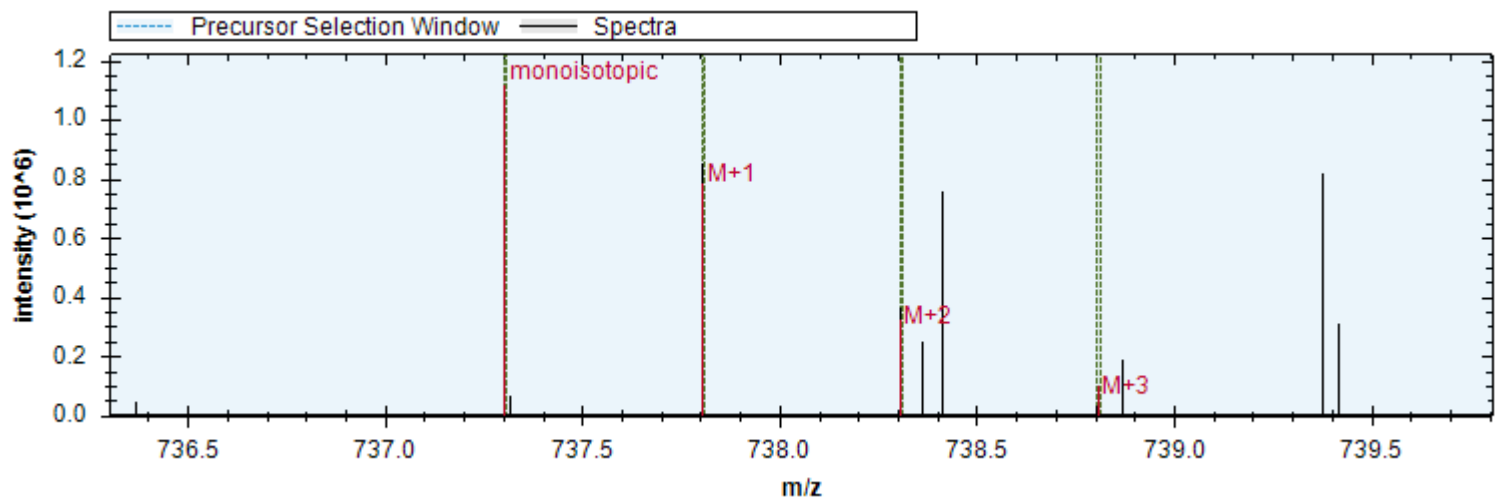

[y7+] - 671.347 m/z	[y10+ -H3PO4] - 894.443 m/z	[y4+] - 416.225 m/z
[y10+] - 992.420 m/z	[y10++] - 496.714 m/z	[b3+] - 308.124 m/z
[y11+ -H3PO4] - 981.475 m/z	[y12+ -H3PO4] - 1068.507 m/z	[y9+ -H3PO4] - 797.390 m/z
[y11++] - 540.230 m/z	[y11+] - 1079.452 m/z	[y7+ -H2O] - 653.337 m/z
[y8+ -H3PO4] - 740.369 m/z	[y12+] - 1166.484 m/z	[y10+ -H2O] - 1072.209 m/z
[b4+ -H2O] - 377.146 m/z	[y5+] - 517.273 m/z	[y10+ -NH3] - 975.393 m/z
[b4+] - 395.156 m/z