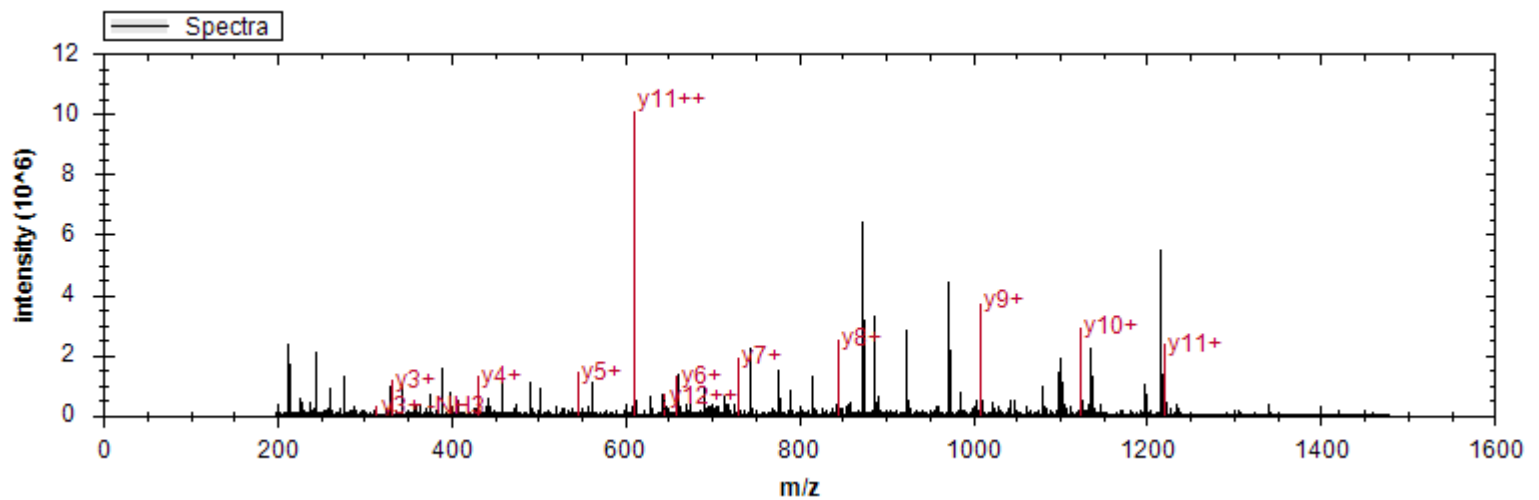

[y8+ -H3PO4] - 868.500 m/z	[b7+ -H3PO4] - 723.390 m/z	[y3+] - 345.213 m/z
[y8+] - 966.477 m/z	[y6+ -H3PO4] - 683.420 m/z	[y5+ -H3PO4] - 570.336 m/z
[y9++ -H3PO4] - 498.783 m/z	[b4+] - 385.183 m/z	[b6+] - 654.368 m/z
[y5+] - 668.313 m/z	[b9+ -H3PO4] - 921.490 m/z	[y8+ -H2O] - 948.466 m/z
[y7+ -H3PO4] - 811.479 m/z	[b9+ -NH3] - 1100.240 m/z	[y4+ -H3PO4] - 414.235 m/z