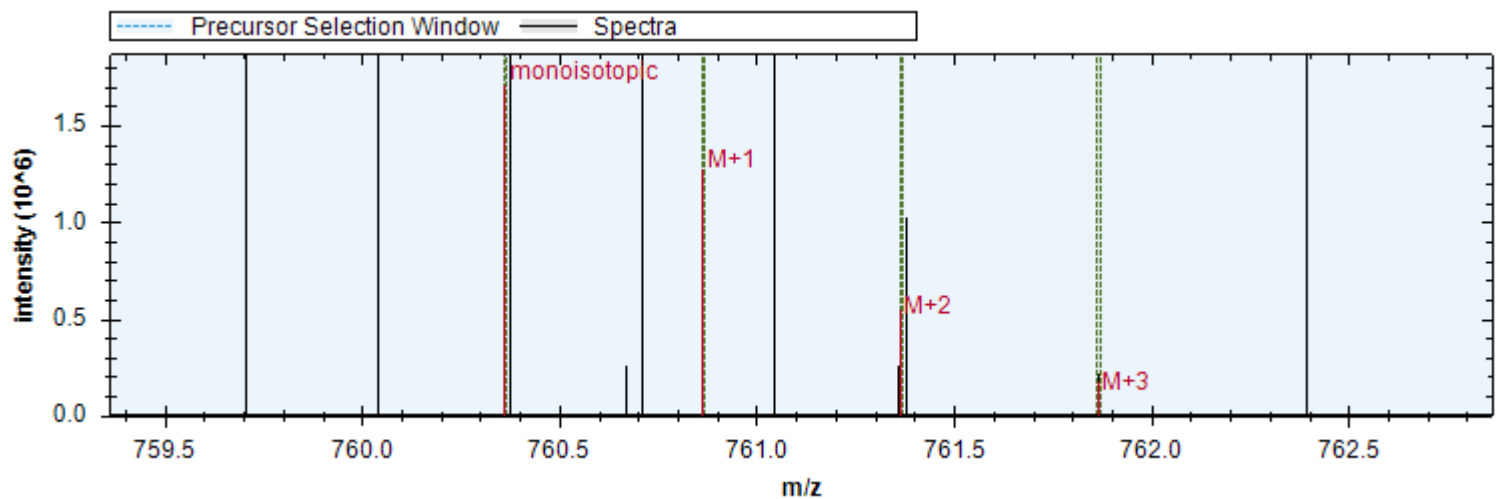

- | | | |
|-----------------------------|------------------------------|----------------------------|
| [y7+] - 671.347 m/z | [y10+ -H3PO4] - 894.443 m/z | [y4+] - 416.225 m/z |
| [y10+] - 992.420 m/z | [y10++] - 496.714 m/z | [b3+] - 308.124 m/z |
| [y11+ -H3PO4] - 981.475 m/z | [y12+ -H3PO4] - 1068.507 m/z | [y9+ -H3PO4] - 797.390 m/z |
| [y11++] - 540.230 m/z | [y11+] - 1079.452 m/z | [y7+ -H2O] - 653.337 m/z |
| [y8+ -H3PO4] - 740.369 m/z | [y12+] - 1166.484 m/z | [y10+ -H2O] - 1072.209 m/z |
| [b4+ -H2O] - 377.146 m/z | [y5+] - 517.273 m/z | [y10+ -NH3] - 975.393 m/z |
| [b4+] - 395.156 m/z | | |