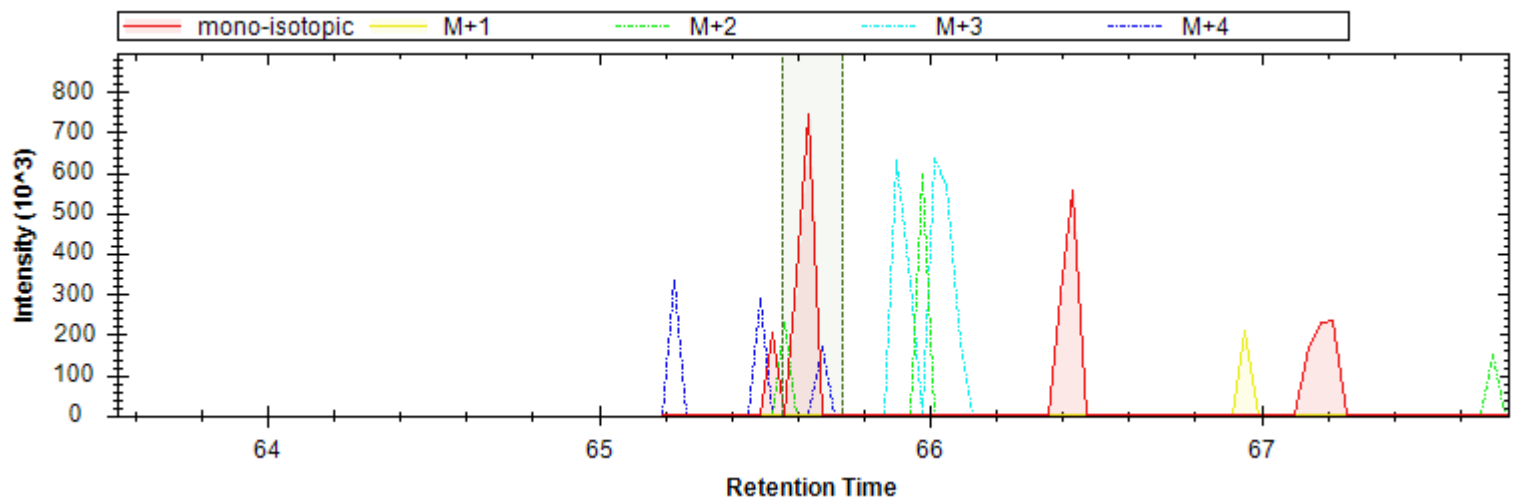

[y12++] - 669.842 m/z	[y3+] - 400.267 m/z	[y11++] - 626.326 m/z
[b8+ -H2O] - 1063.140 m/z	[y7+] - 866.448 m/z	[y5+] - 636.394 m/z
[b4+] - 495.220 m/z	[y8+] - 979.532 m/z	[y6+] - 751.421 m/z
[y8++] - 490.270 m/z	[y10++] - 597.815 m/z	[b7+ -H3PO4] - 798.342 m/z
[b6+ -H2O] - 829.040 m/z	[b3+] - 366.177 m/z	[b7+ -H2O] - 976.108 m/z
[b8+ -H3PO4] - 885.374 m/z	[y13++] - 726.384 m/z	[b6+ -H3PO4] - 651.273 m/z
[y9++] - 554.299 m/z	[y6++] - 376.214 m/z