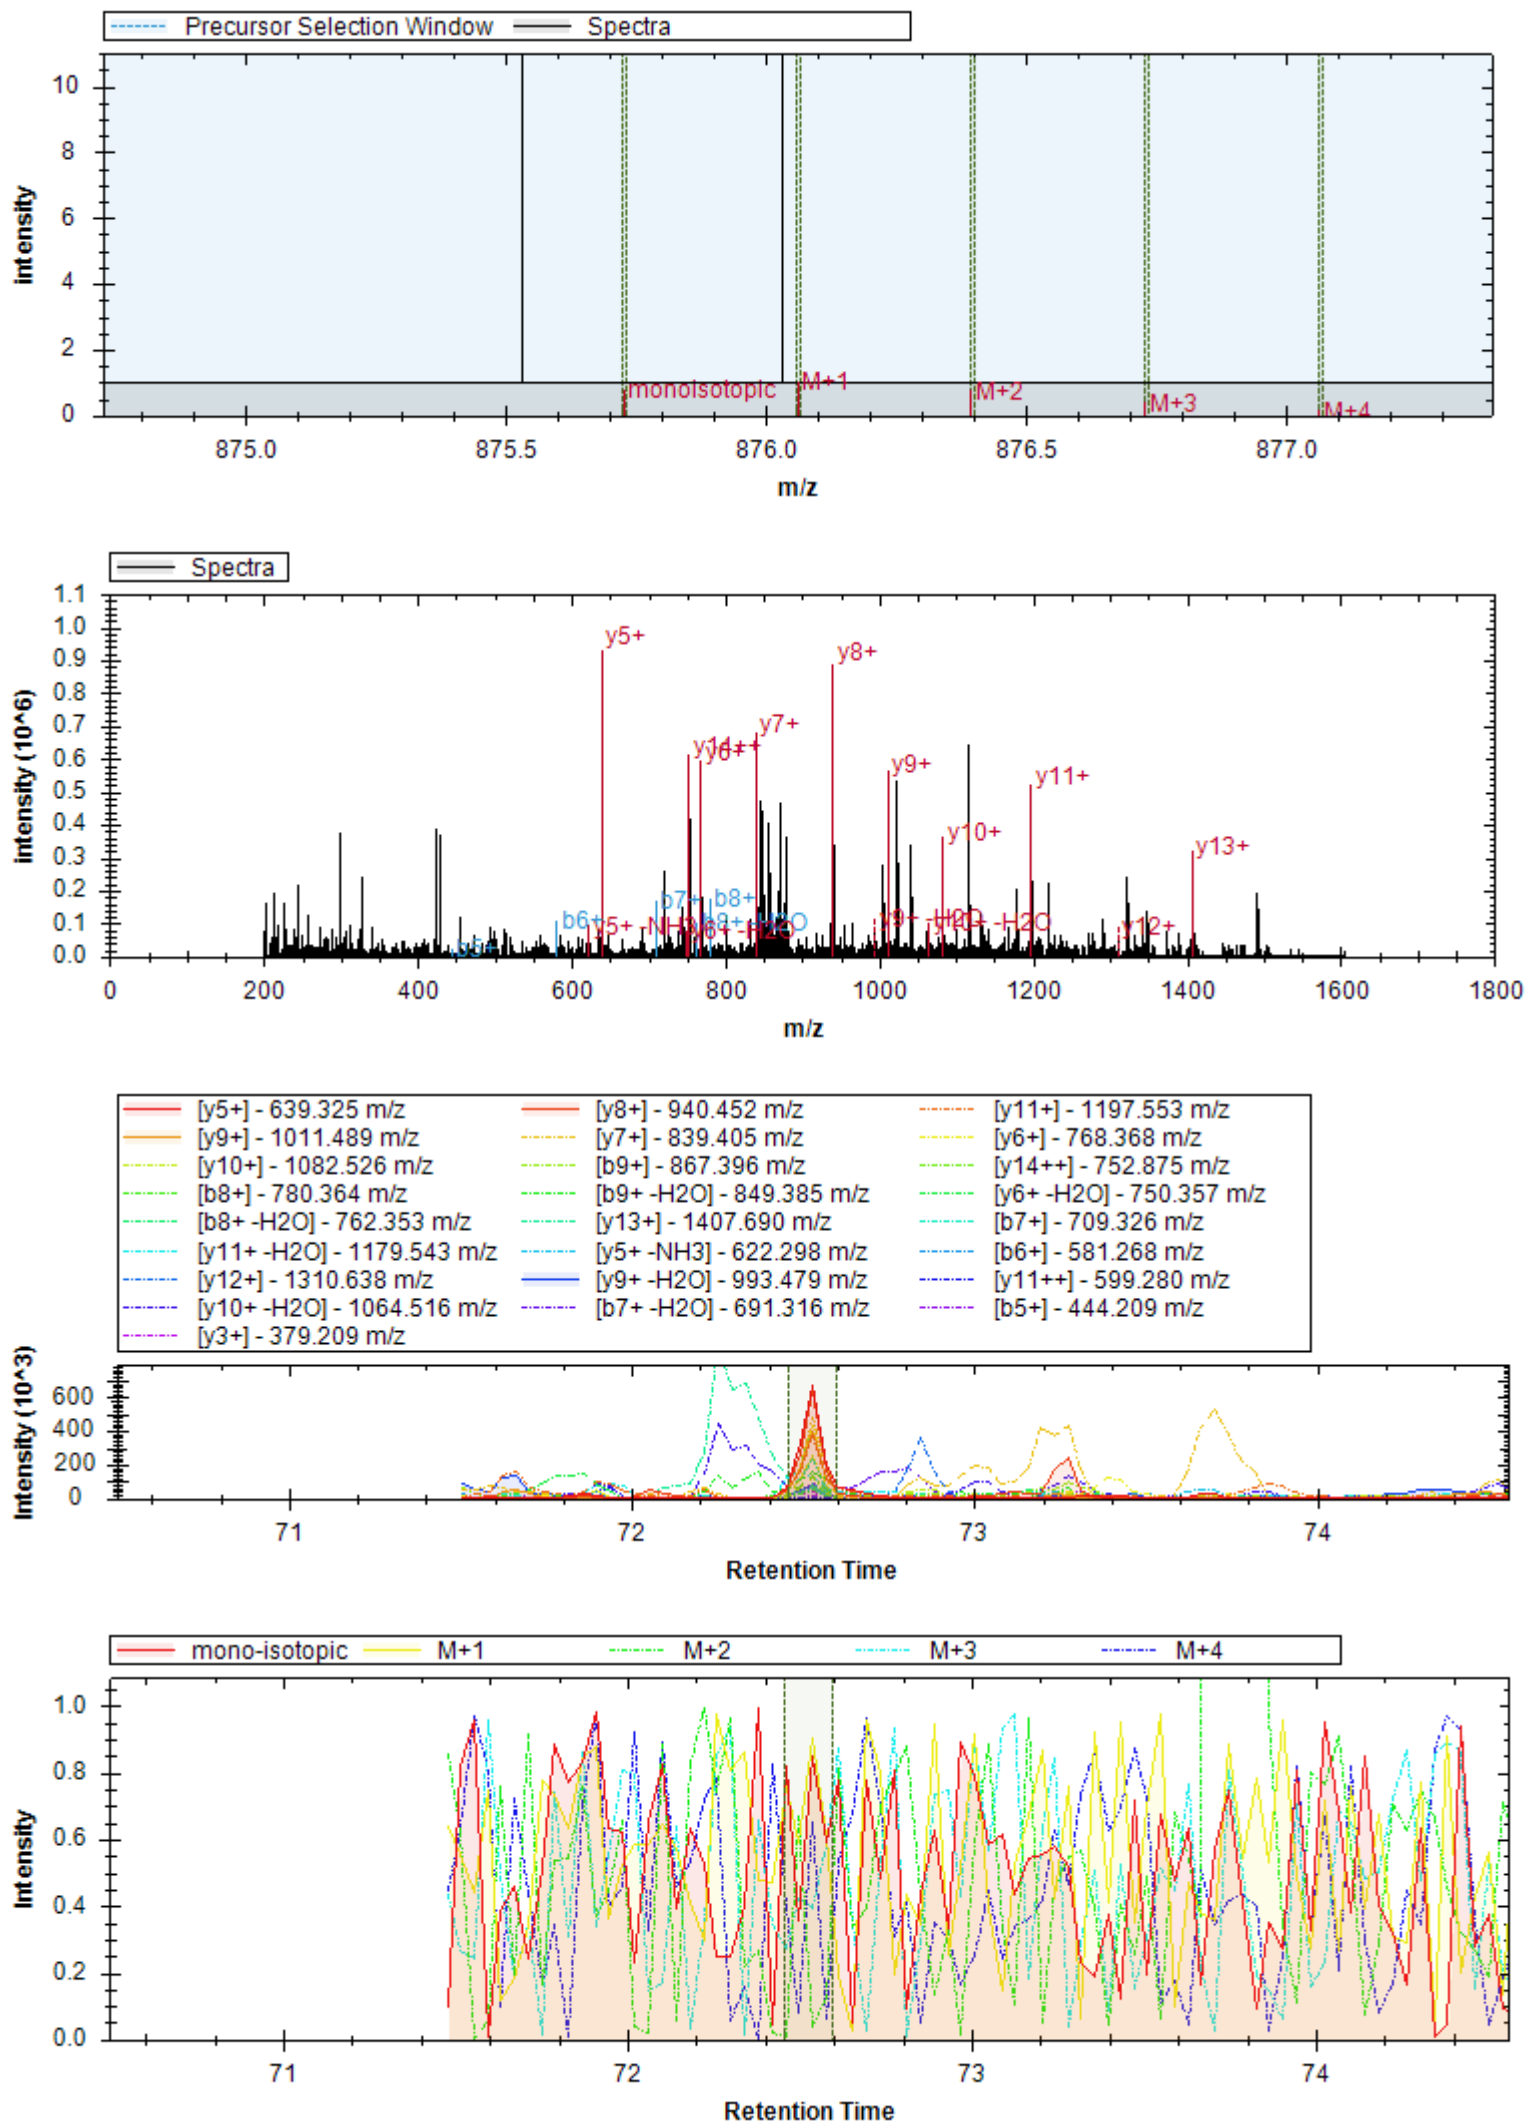

[y9+] - 873.431 m/z	[b7+] - 653.325 m/z	[b11+] - 1039.505 m/z
[b3+] - 315.130 m/z	[b8++] - 376.701 m/z	[y7+] - 705.341 m/z
[b4+] - 414.198 m/z	[b11++] - 520.256 m/z	[b7+ -H2O] - 635.315 m/z
[b8+] - 752.394 m/z	[b4+ -H2O] - 396.188 m/z	[y8+] - 776.379 m/z
[y4+] - 390.235 m/z	[y11+] - 1155.493 m/z	[y9++] - 437.219 m/z
[b12+] - 1110.543 m/z	[y6+] - 634.304 m/z	[b7+ -NH3] - 636.299 m/z
[y12+] - 1226.530 m/z	[b5+] - 511.251 m/z	[b11+ -NH3] - 1022.479 m/z
[b4+ -NH3] - 397.172 m/z	[b13+] - 1181.580 m/z	[b8+ -NH3] - 735.367 m/z
[y5+] - 505.262 m/z		