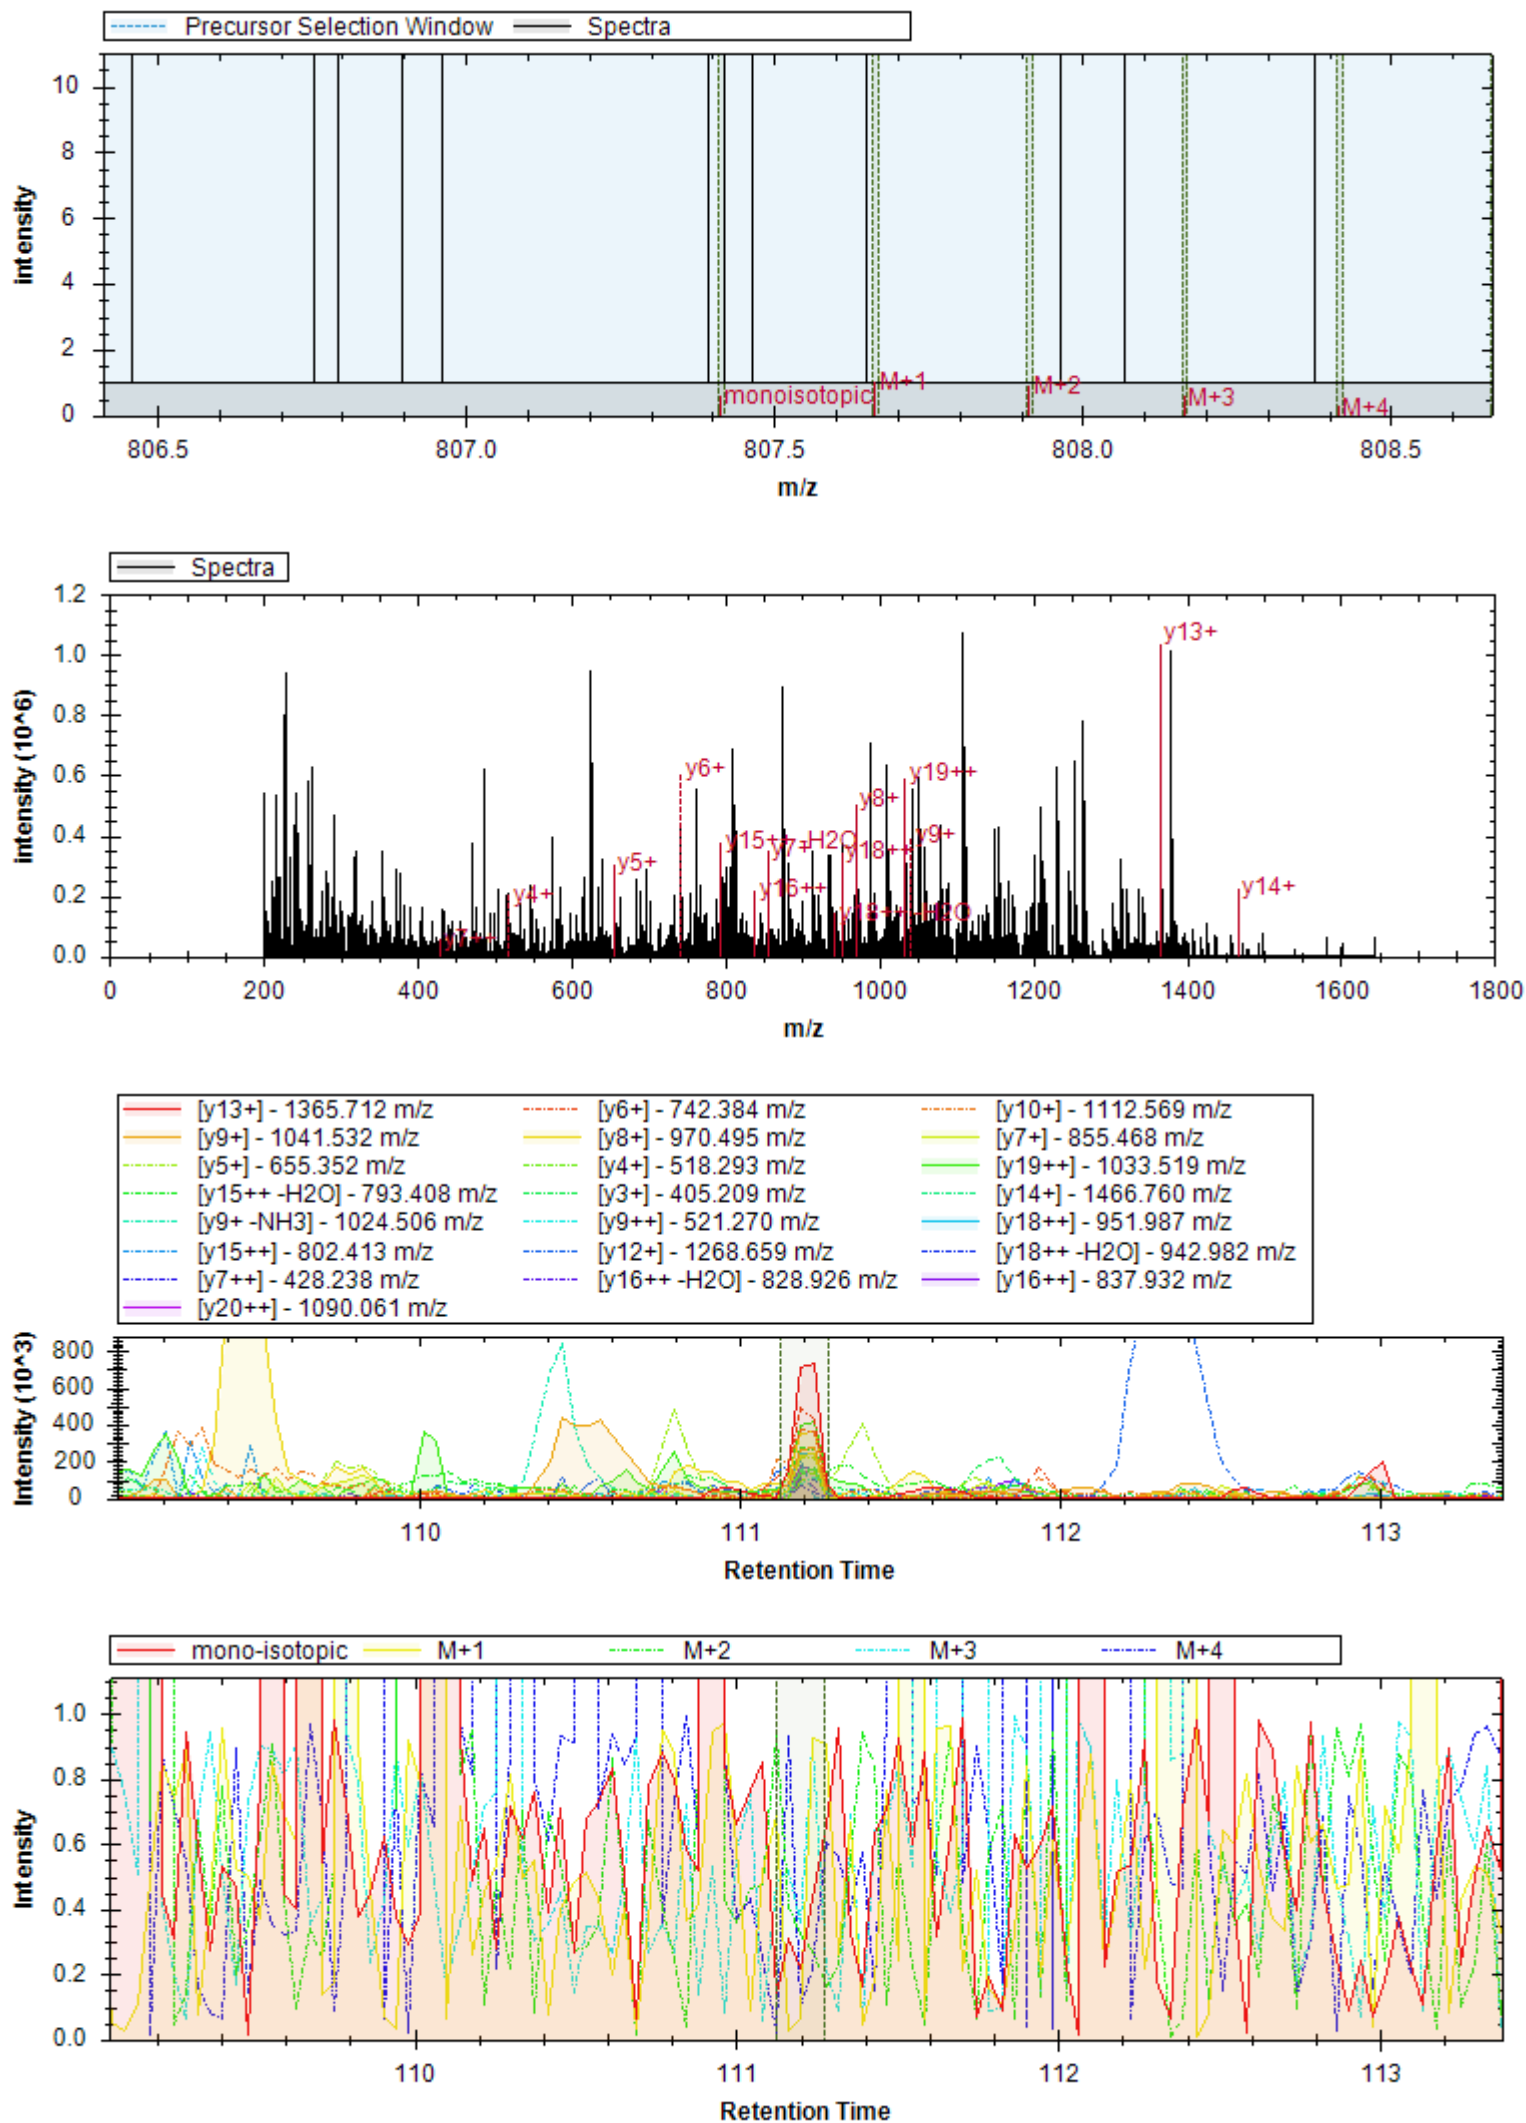

- | | | |
|-----------------------------|------------------------------|----------------------------|
| [y7+] - 671.347 m/z | [y10+ -H3PO4] - 894.443 m/z | [y4+] - 416.225 m/z |
| [y10+] - 992.420 m/z | [y10++] - 496.714 m/z | [b3+] - 308.124 m/z |
| [y11+ -H3PO4] - 981.475 m/z | [y12+ -H3PO4] - 1068.507 m/z | [y9+ -H3PO4] - 797.390 m/z |
| [y11++] - 540.230 m/z | [y11+] - 1079.452 m/z | [y7+ -H2O] - 653.337 m/z |
| [y8+ -H3PO4] - 740.369 m/z | [y12+] - 1166.484 m/z | [y10+ -H2O] - 1072.209 m/z |
| [b4+ -H2O] - 377.146 m/z | [y5+] - 517.273 m/z | [y10+ -NH3] - 975.393 m/z |
| [b4+] - 395.156 m/z | | |