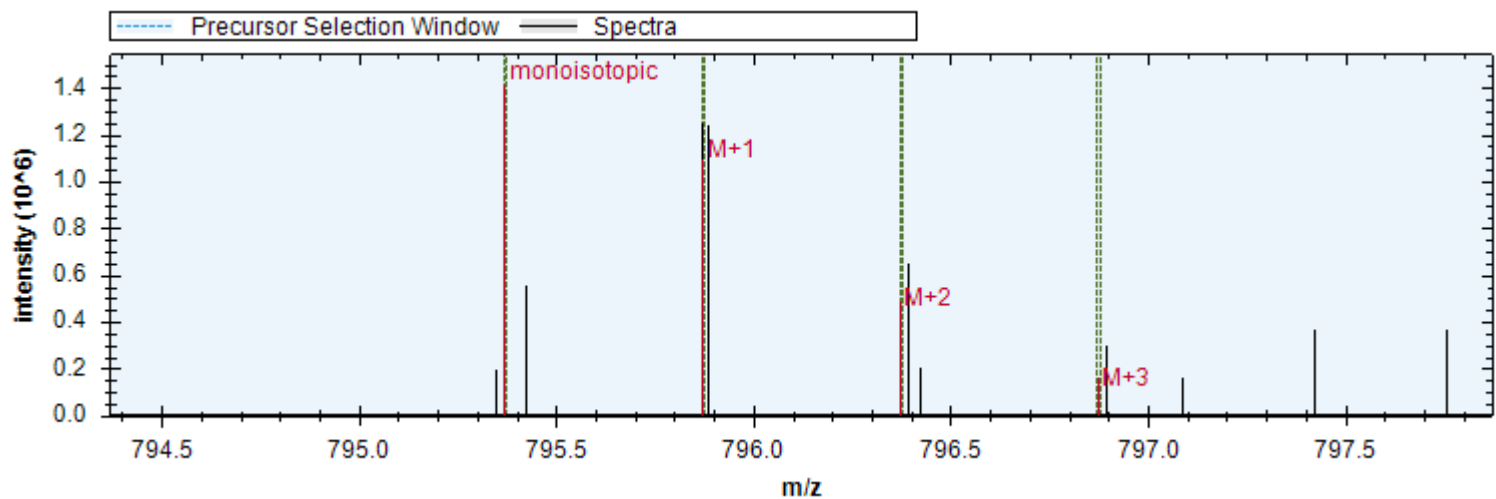

[y12++ -H3PO4] - 639.334 m/z	[y11+ -H3PO4] - 1140.601 m/z	[y3+] - 359.204 m/z
[b3+] - 352.162 m/z	[y13++ -H3PO4] - 696.847 m/z	[b6+] - 609.263 m/z
[y6+ -H3PO4] - 657.332 m/z	[y7+ -H3PO4] - 770.416 m/z	[b7+] - 722.347 m/z
[y12++] - 688.322 m/z	[y8+ -H3PO4] - 883.500 m/z	[b5+] - 480.220 m/z
[y9+ -H3PO4] - 1012.542 m/z	[y12++ -H2O] - 679.317 m/z	[y9+] - 1110.519 m/z
[y13++] - 745.835 m/z	[y11+] - 1238.578 m/z	[y10+ -H3PO4] - 1083.579 m/z
[b8+] - 835.431 m/z	[y10+] - 1181.556 m/z	[y7+] - 868.392 m/z
[b4+] - 409.183 m/z	[b6+ -H2O] - 591.252 m/z	[y5+ -H3PO4] - 556.284 m/z
[b3+ -H2O] - 334.151 m/z