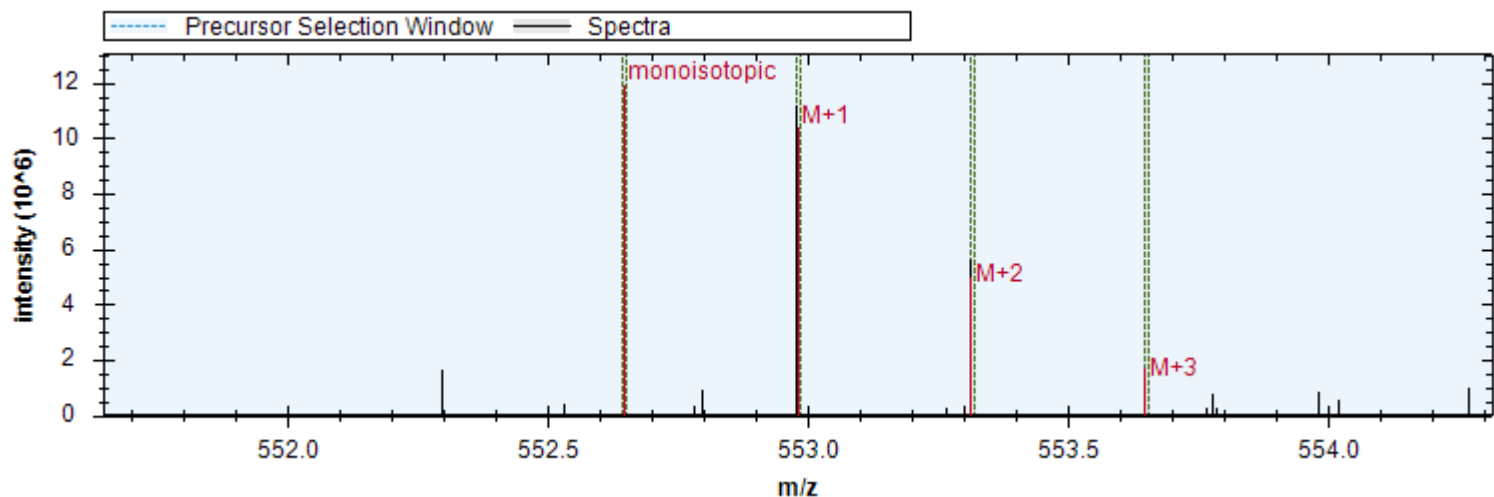

Fig4_MP-DIA-barrel-cortex-p54-1_MHRM.htrms

- | | | |
|------------------------------|------------------------------|----------------------------|
| [y14++ -H3PO4] - 703.909 m/z | [y13++ -H3PO4] - 668.391 m/z | [b6+ -H3PO4] - 608.388 m/z |
| [y9+] - 898.499 m/z | [b10++ -H3PO4] - 509.314 m/z | [y5+] - 489.267 m/z |
| [y6+] - 576.299 m/z | [y12++ -H3PO4] - 618.857 m/z | [y14++] - 752.898 m/z |
| [y8+] - 801.447 m/z | [y13++] - 717.379 m/z | [b10++] - 558.302 m/z |
| [y12++] - 667.845 m/z | [b6+] - 706.365 m/z | [y8++] - 401.227 m/z |
| [y9++] - 449.753 m/z | [y5+ -H2O] - 471.256 m/z | [y9+ -H2O] - 880.489 m/z |
| [y11++] - 618.311 m/z | [y3+] - 305.182 m/z | [y4+] - 392.214 m/z |
| [b5+] - 525.351 m/z | [y13++ -H2O] - 708.374 m/z | |