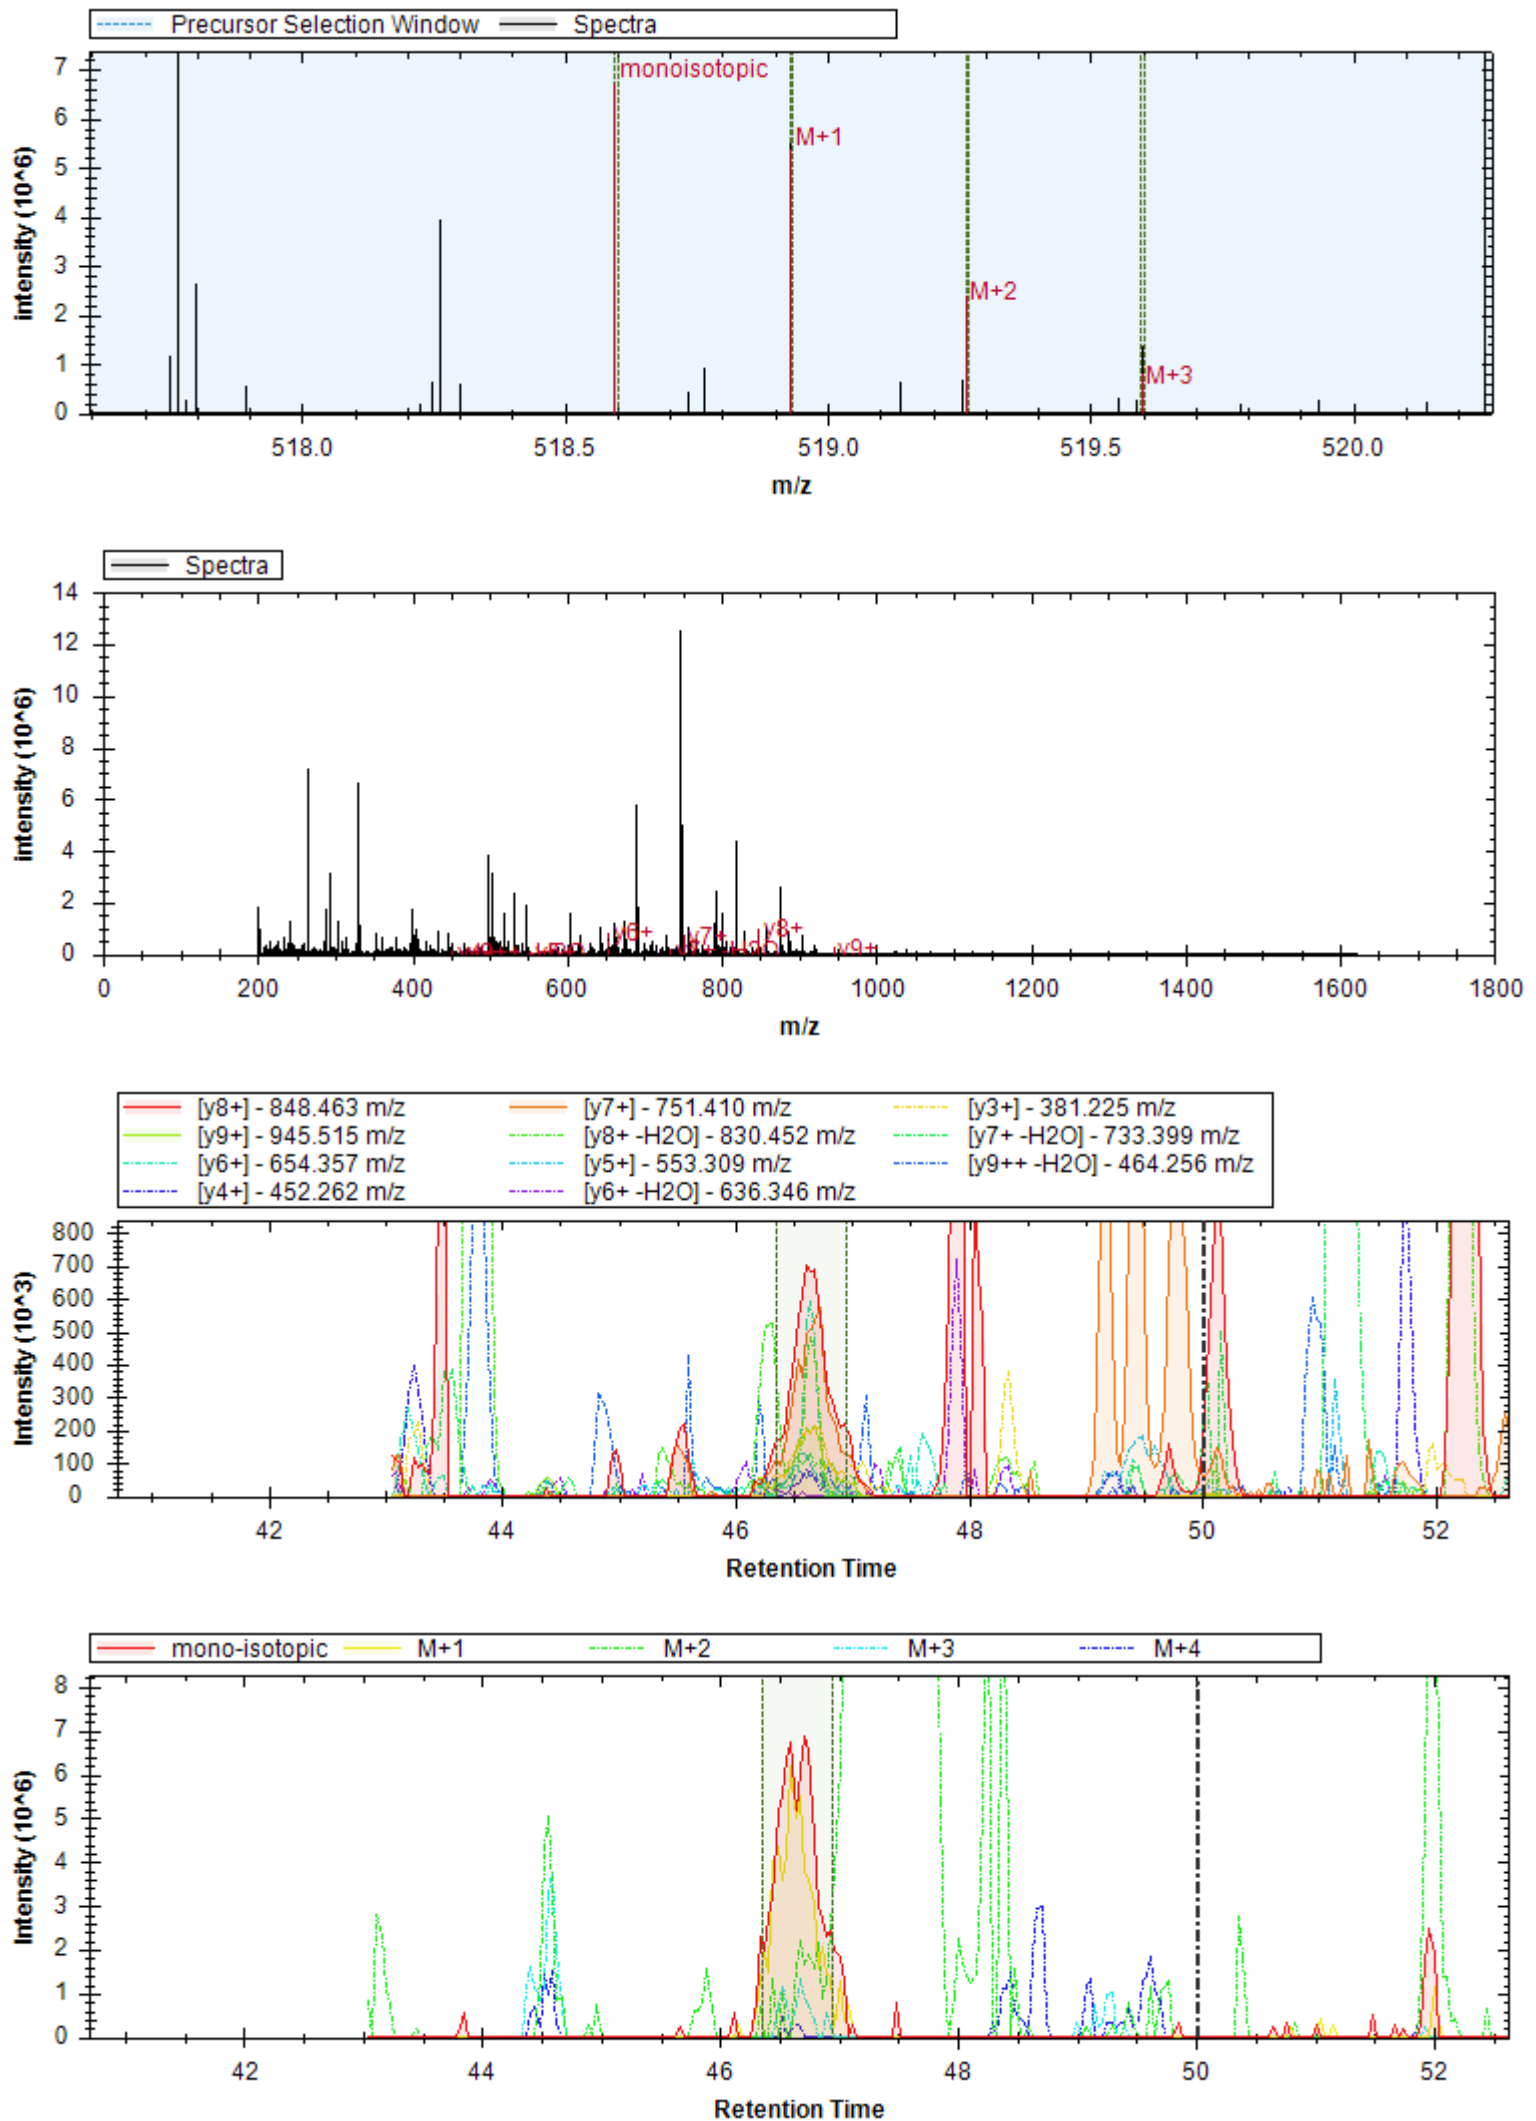

[y3+] - 369.225 m/z	[y13+] - 1329.532 m/z	[y10+] - 1058.415 m/z
[y9+] - 971.383 m/z	[y11+] - 1145.447 m/z	[y8+] - 884.351 m/z
[y10+ -H3PO4] - 960.438 m/z	[y13+ -H3PO4] - 1231.555 m/z	[y8+ -H3PO4] - 786.374 m/z
[y12+] - 1232.479 m/z	[y7+] - 797.319 m/z	[b5+] - 418.157 m/z
[b4+] - 361.135 m/z	[y14++] - 693.780 m/z	[y10+ -H2O] - 1138.204 m/z
[y16++] - 794.810 m/z		