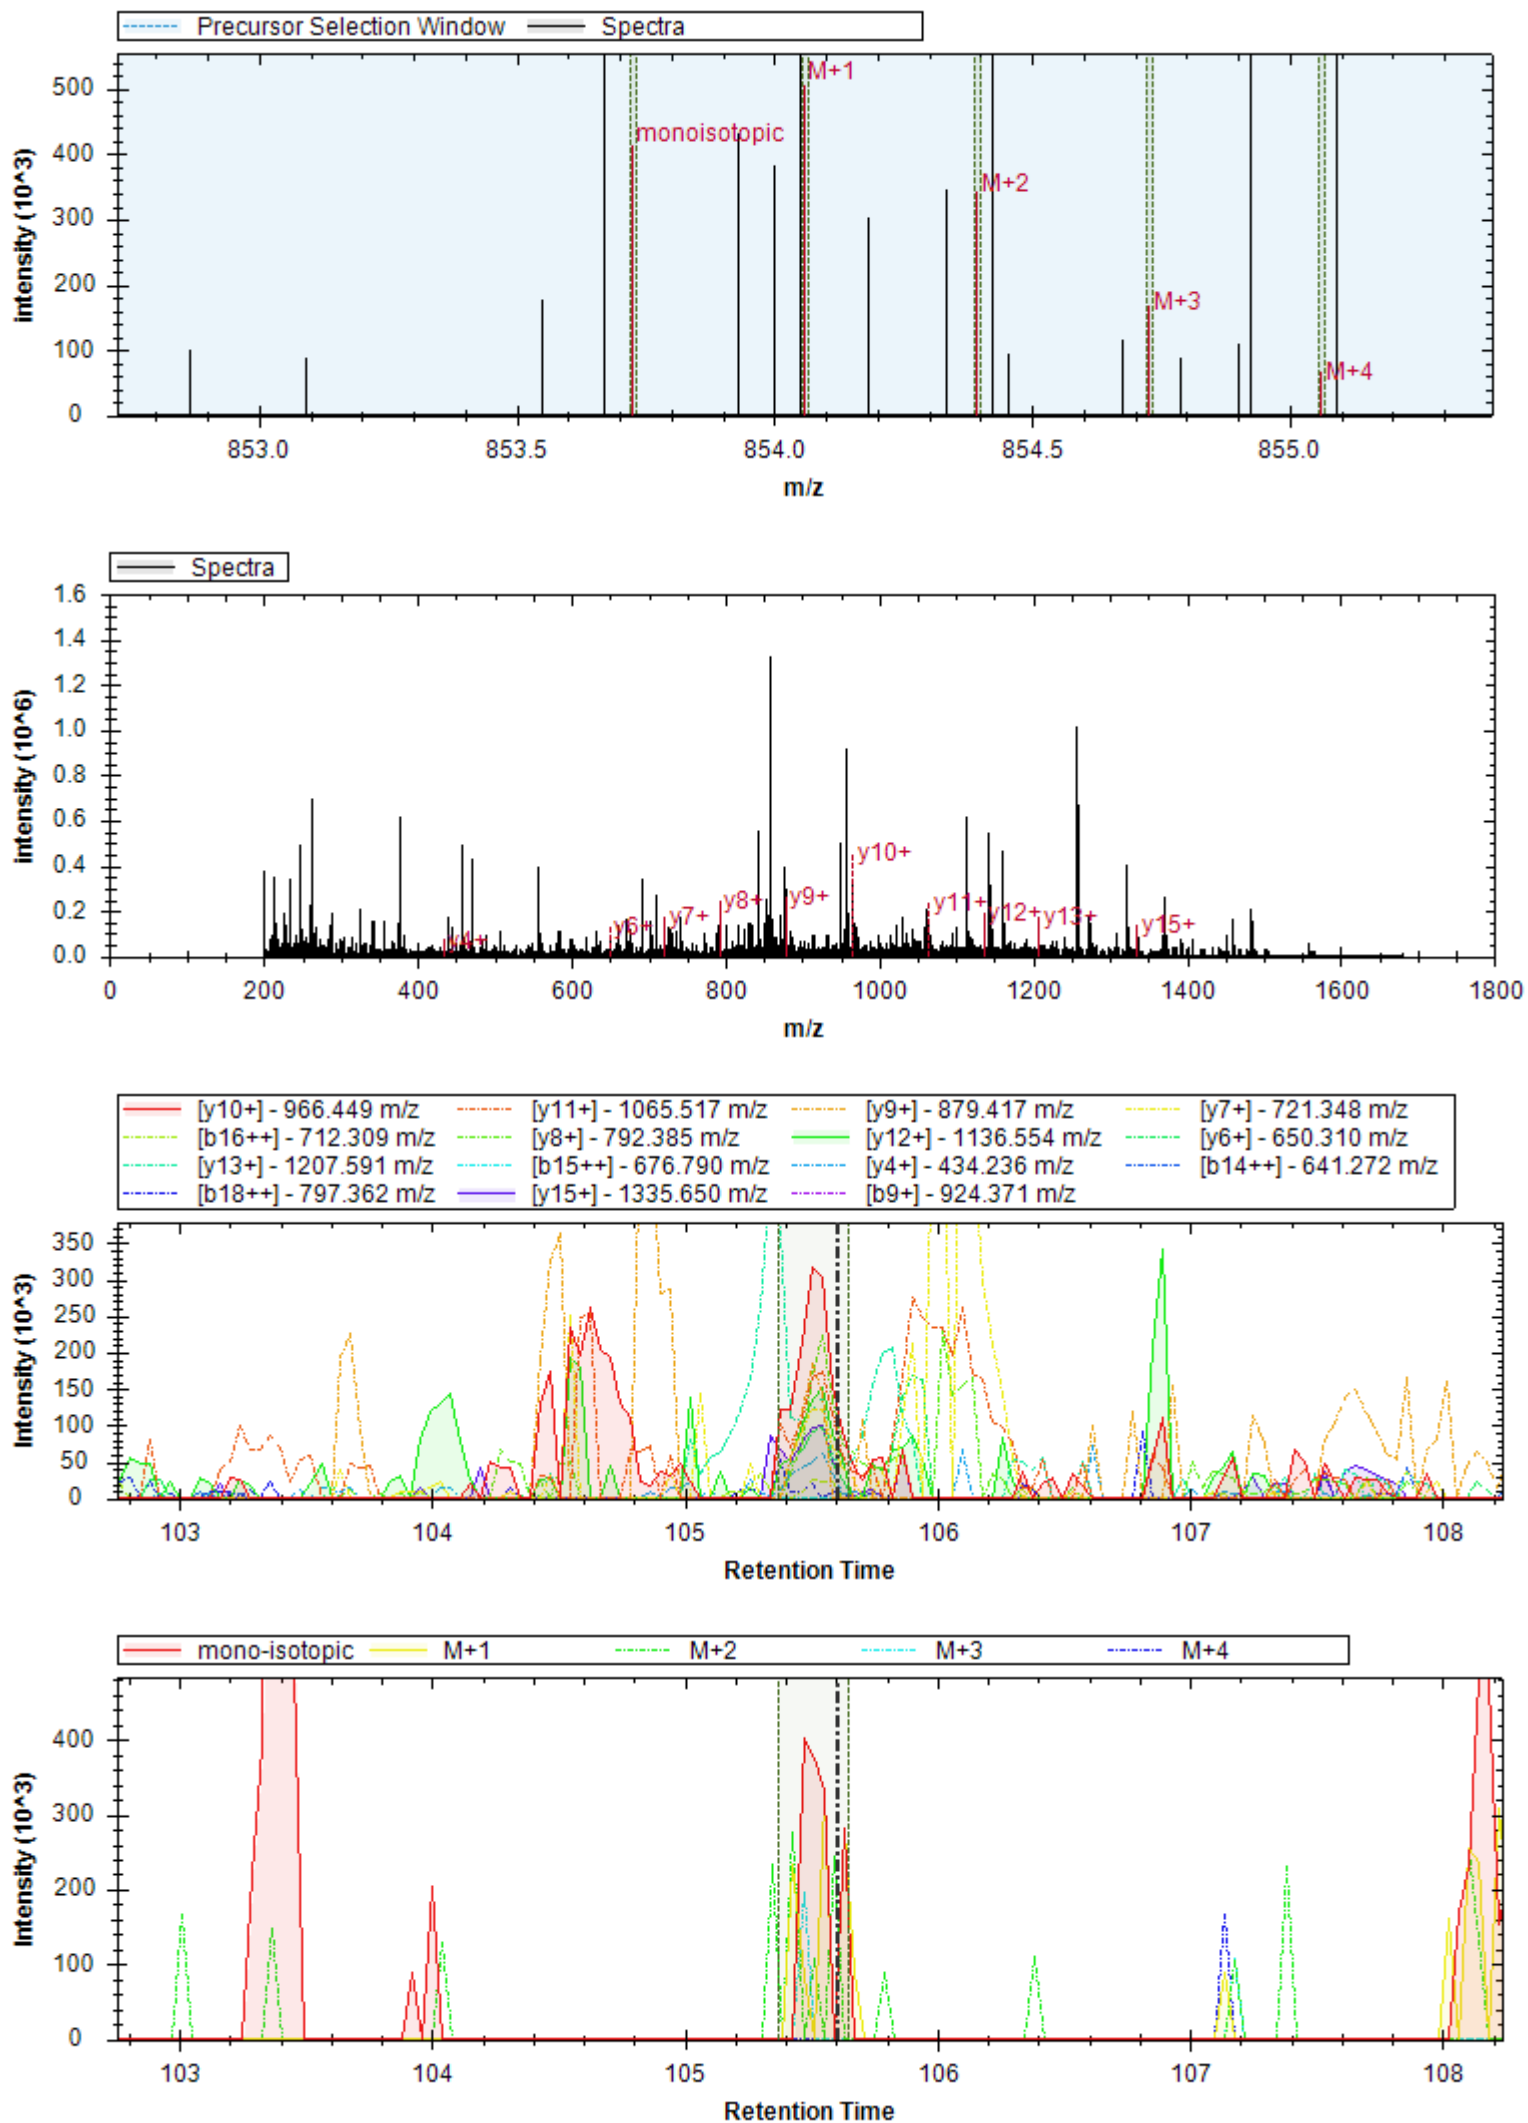

[y7+] - 911.462 m/z	[y5+] - 635.315 m/z	[y6+] - 798.378 m/z
[y10+] - 1244.642 m/z	[y8+] - 1010.531 m/z	[y15+] - 837.897 m/z
[y13+] - 1530.734 m/z	[y4+] - 548.283 m/z	[y14+] - 794.381 m/z
[y17++ -H3PO4] - 945.942 m/z	[b3+] - 315.166 m/z	[y9+] - 1147.589 m/z
[y19++ -H3PO4] - 1032.974 m/z	[y11+] - 1358.685 m/z	[b4+ -H2O] - 426.198 m/z
[y21++] - 1197.008 m/z	[y21++ -H3PO4] - 1148.019 m/z	