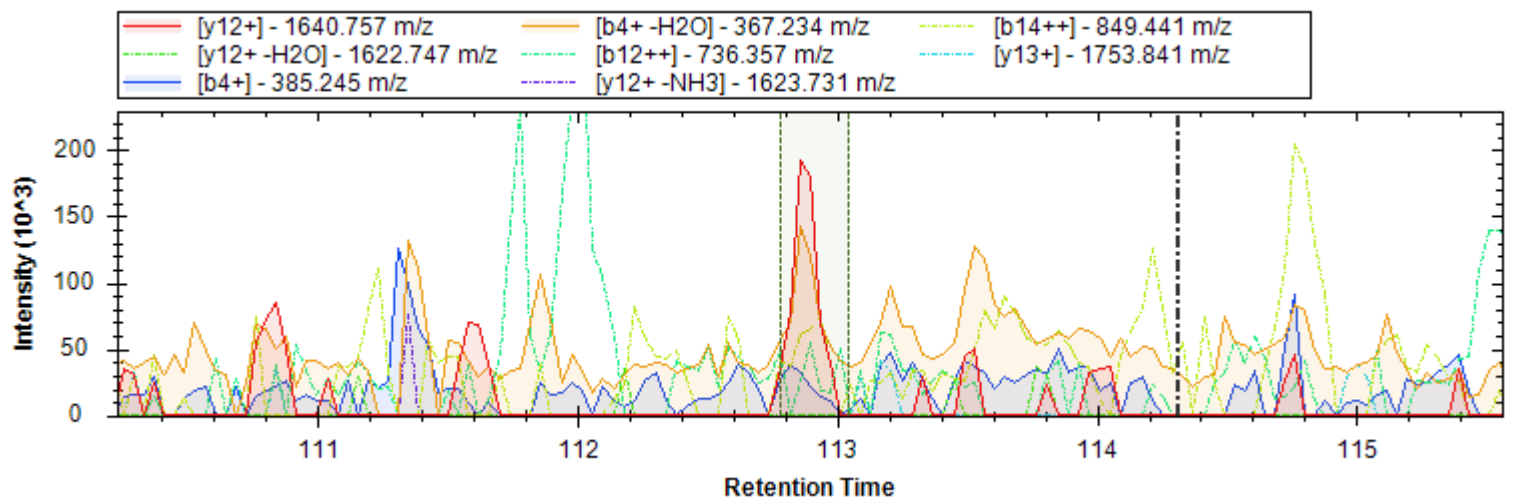

- | | | |
|-----------------------------|------------------------------|----------------------------|
| [y7+] - 671.347 m/z | [y10+ -H3PO4] - 894.443 m/z | [y4+] - 416.225 m/z |
| [y10+] - 992.420 m/z | [y10++] - 496.714 m/z | [b3+] - 308.124 m/z |
| [y11+ -H3PO4] - 981.475 m/z | [y12+ -H3PO4] - 1068.507 m/z | [y9+ -H3PO4] - 797.390 m/z |
| [y11++] - 540.230 m/z | [y11+] - 1079.452 m/z | [y7+ -H2O] - 653.337 m/z |
| [y8+ -H3PO4] - 740.369 m/z | [y12+] - 1166.484 m/z | [y10+ -H2O] - 1072.209 m/z |
| [b4+ -H2O] - 377.146 m/z | [y5+] - 517.273 m/z | [y10+ -NH3] - 975.393 m/z |
| [b4+] - 395.156 m/z | | |