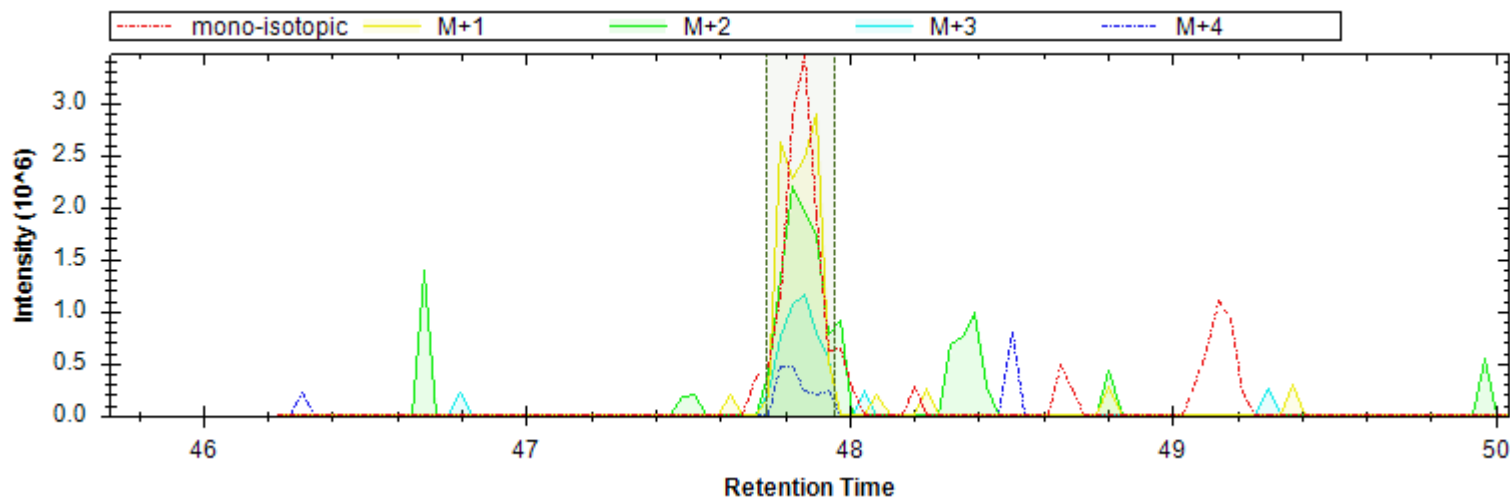

[y8+ -H3PO4] - 868.500 m/z	[b7+ -H3PO4] - 723.390 m/z	[y3+] - 345.213 m/z
[y8+] - 966.477 m/z	[y6+ -H3PO4] - 683.420 m/z	[y5+ -H3PO4] - 570.336 m/z
[y9++ -H3PO4] - 498.783 m/z	[b4+] - 385.183 m/z	[b6+] - 654.368 m/z
[y5+] - 668.313 m/z	[b9+ -H3PO4] - 921.490 m/z	[y8+ -H2O] - 948.466 m/z
[y7+ -H3PO4] - 811.479 m/z	[b9+ -NH3] - 1100.240 m/z	[y4+ -H3PO4] - 414.235 m/z