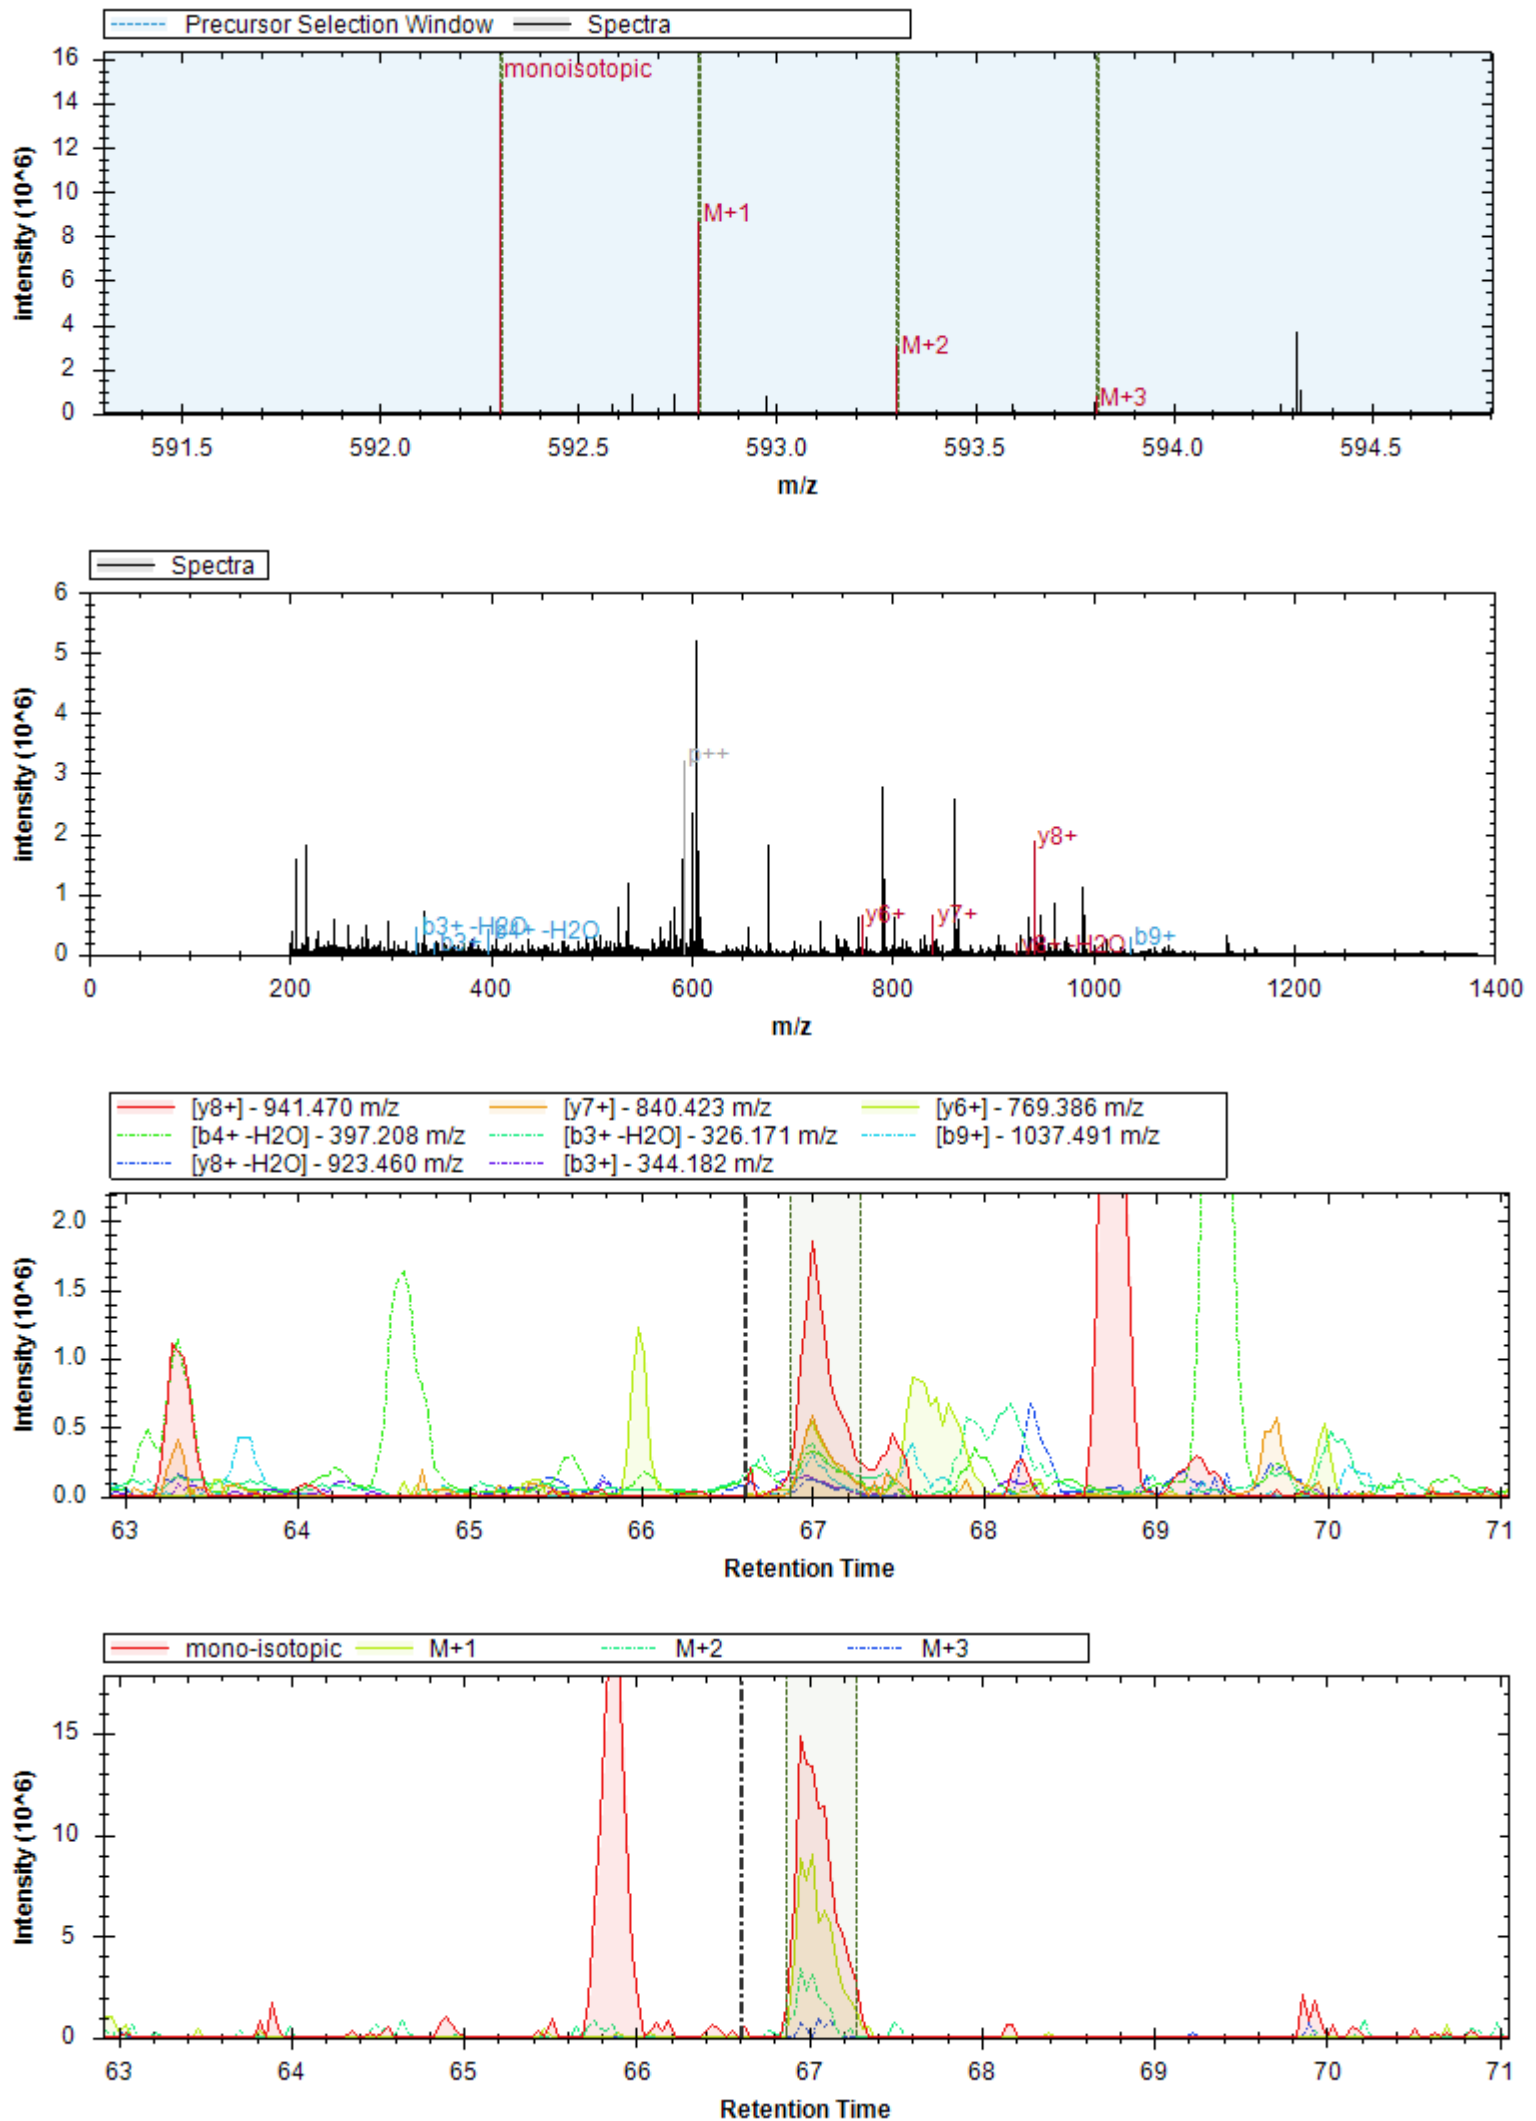

[b6+ -H3PO4] - 636.419 m/z	[y14++ -H3PO4] - 729.943 m/z	[y13++ -H3PO4] - 694.425 m/z
[y9++] - 461.772 m/z	[y9+] - 922.536 m/z	[y5+] - 513.303 m/z
[y12++ -H3PO4] - 637.883 m/z	[y6+] - 600.335 m/z	[y10++] - 552.278 m/z
[y14++] - 778.932 m/z	[y13++] - 743.413 m/z	[b6+] - 734.396 m/z
[y8+] - 825.483 m/z	[y6+ -H2O] - 582.325 m/z	[y3+] - 345.213 m/z
[y9+ -H2O] - 904.525 m/z	[y5+ -H2O] - 495.293 m/z	[y7+] - 728.430 m/z
[y12++] - 686.871 m/z	[y14++ -H2O] - 769.926 m/z	[y3+ -H2O] - 327.203 m/z
[y8++] - 413.245 m/z	[b10++] - 572.318 m/z	[b10++ -H3PO4] - 523.330 m/z