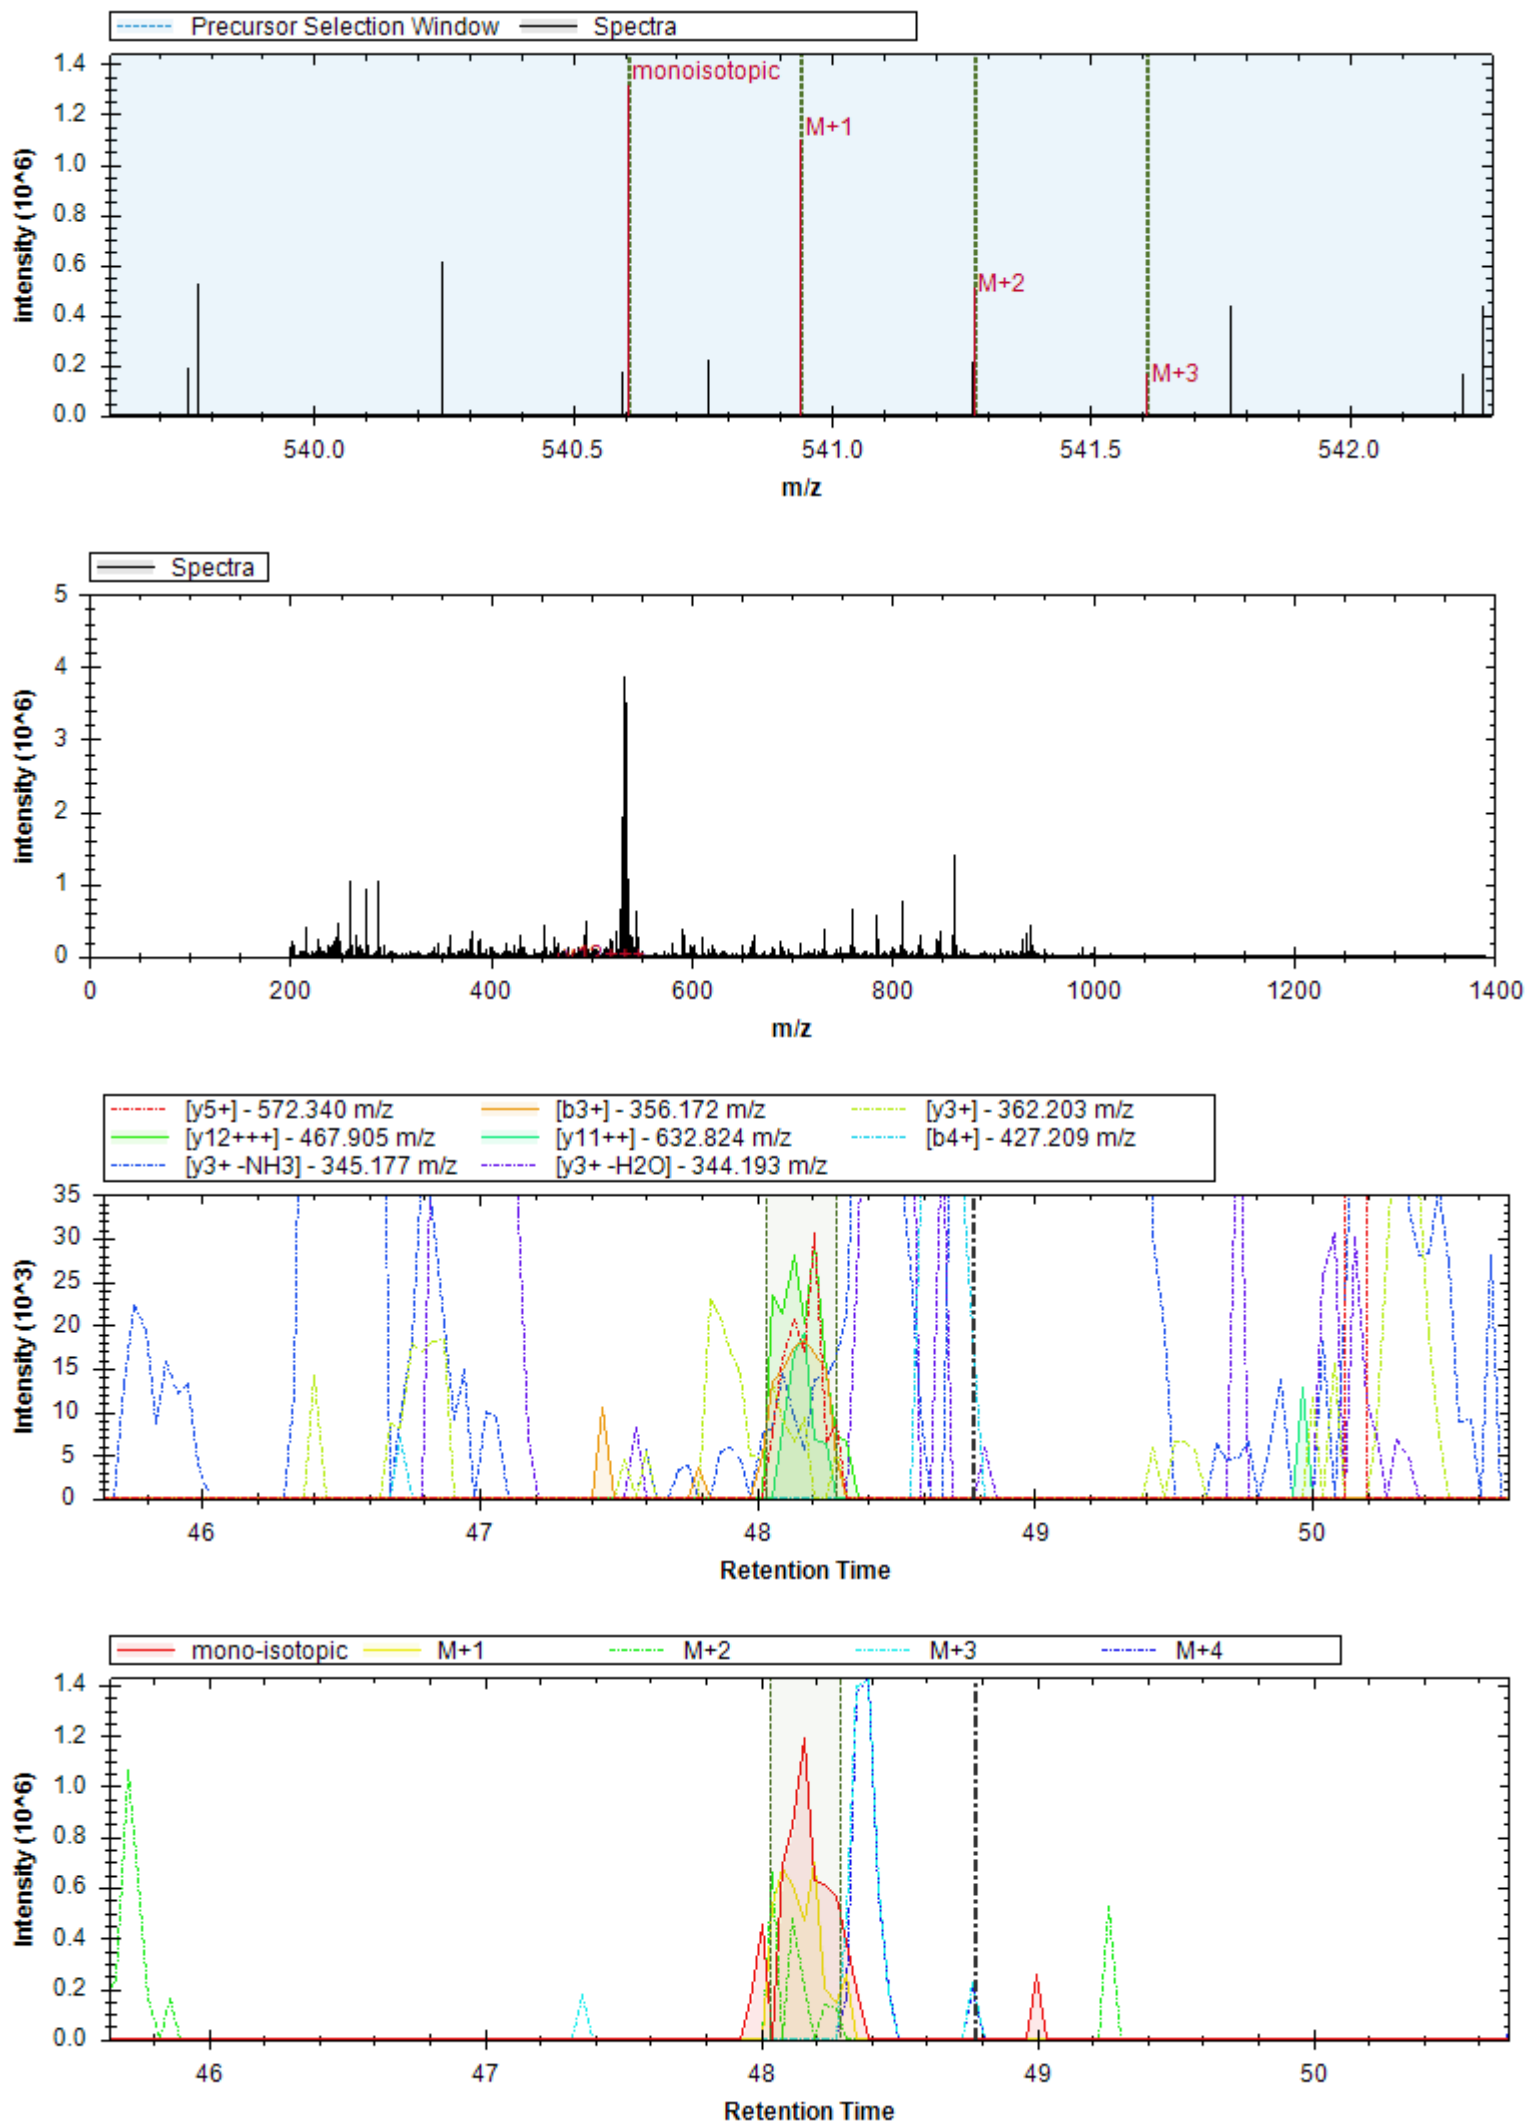

Fig4_MP-DIA-barrel-cortex-p54-1_MHRM.htrms

- | | | |
|------------------------------|------------------------------|----------------------------|
| [y14++ -H3PO4] - 703.909 m/z | [y13++ -H3PO4] - 668.391 m/z | [b6+ -H3PO4] - 608.388 m/z |
| [y9+] - 898.499 m/z | [b10++ -H3PO4] - 509.314 m/z | [y5+] - 489.267 m/z |
| [y6+] - 576.299 m/z | [y12++ -H3PO4] - 618.857 m/z | [y14++] - 752.898 m/z |
| [y8+] - 801.447 m/z | [y13++] - 717.379 m/z | [b10++] - 558.302 m/z |
| [y12++] - 667.845 m/z | [b6+] - 706.365 m/z | [y8++] - 401.227 m/z |
| [y9++] - 449.753 m/z | [y5+ -H2O] - 471.256 m/z | [y9+ -H2O] - 880.489 m/z |
| [y11++] - 618.311 m/z | [y3+] - 305.182 m/z | [y4+] - 392.214 m/z |
| [b5+] - 525.351 m/z | [y13++ -H2O] - 708.374 m/z | |