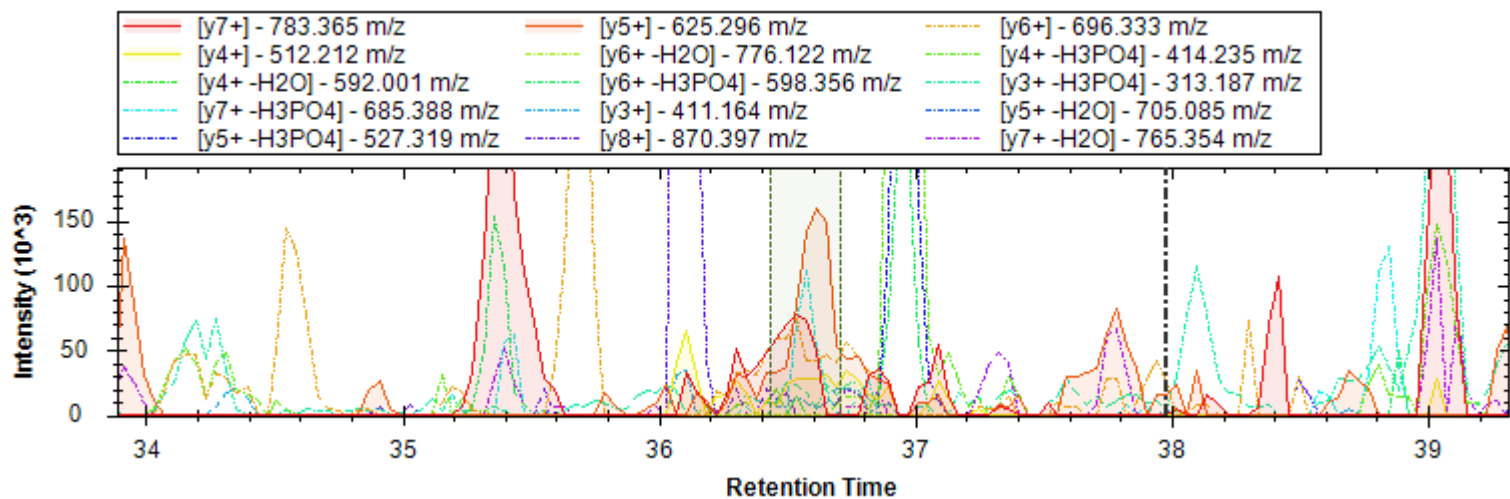

[b12+] - 1248.622 m/z	[y11+ -H3PO4] - 1140.601 m/z	[y12++ -H3PO4] - 639.334 m/z
[b3+] - 352.162 m/z	[b12+ -NH3] - 1231.595 m/z	[b6+] - 609.263 m/z
[y6+ -H3PO4] - 657.332 m/z	[y10+ -H3PO4] - 1083.579 m/z	[y8+ -H3PO4] - 883.500 m/z
[b7+] - 722.347 m/z	[y9+ -H3PO4] - 1012.542 m/z	[y12++] - 688.322 m/z
[y11+] - 1238.578 m/z	[y7+] - 868.392 m/z	[b12+ -H2O] - 1230.611 m/z
[b5+] - 480.220 m/z	[b8+] - 835.431 m/z	[b4+] - 409.183 m/z
[y6+] - 755.308 m/z	[b3+ -H2O] - 334.151 m/z	[b8+ -H2O] - 817.420 m/z