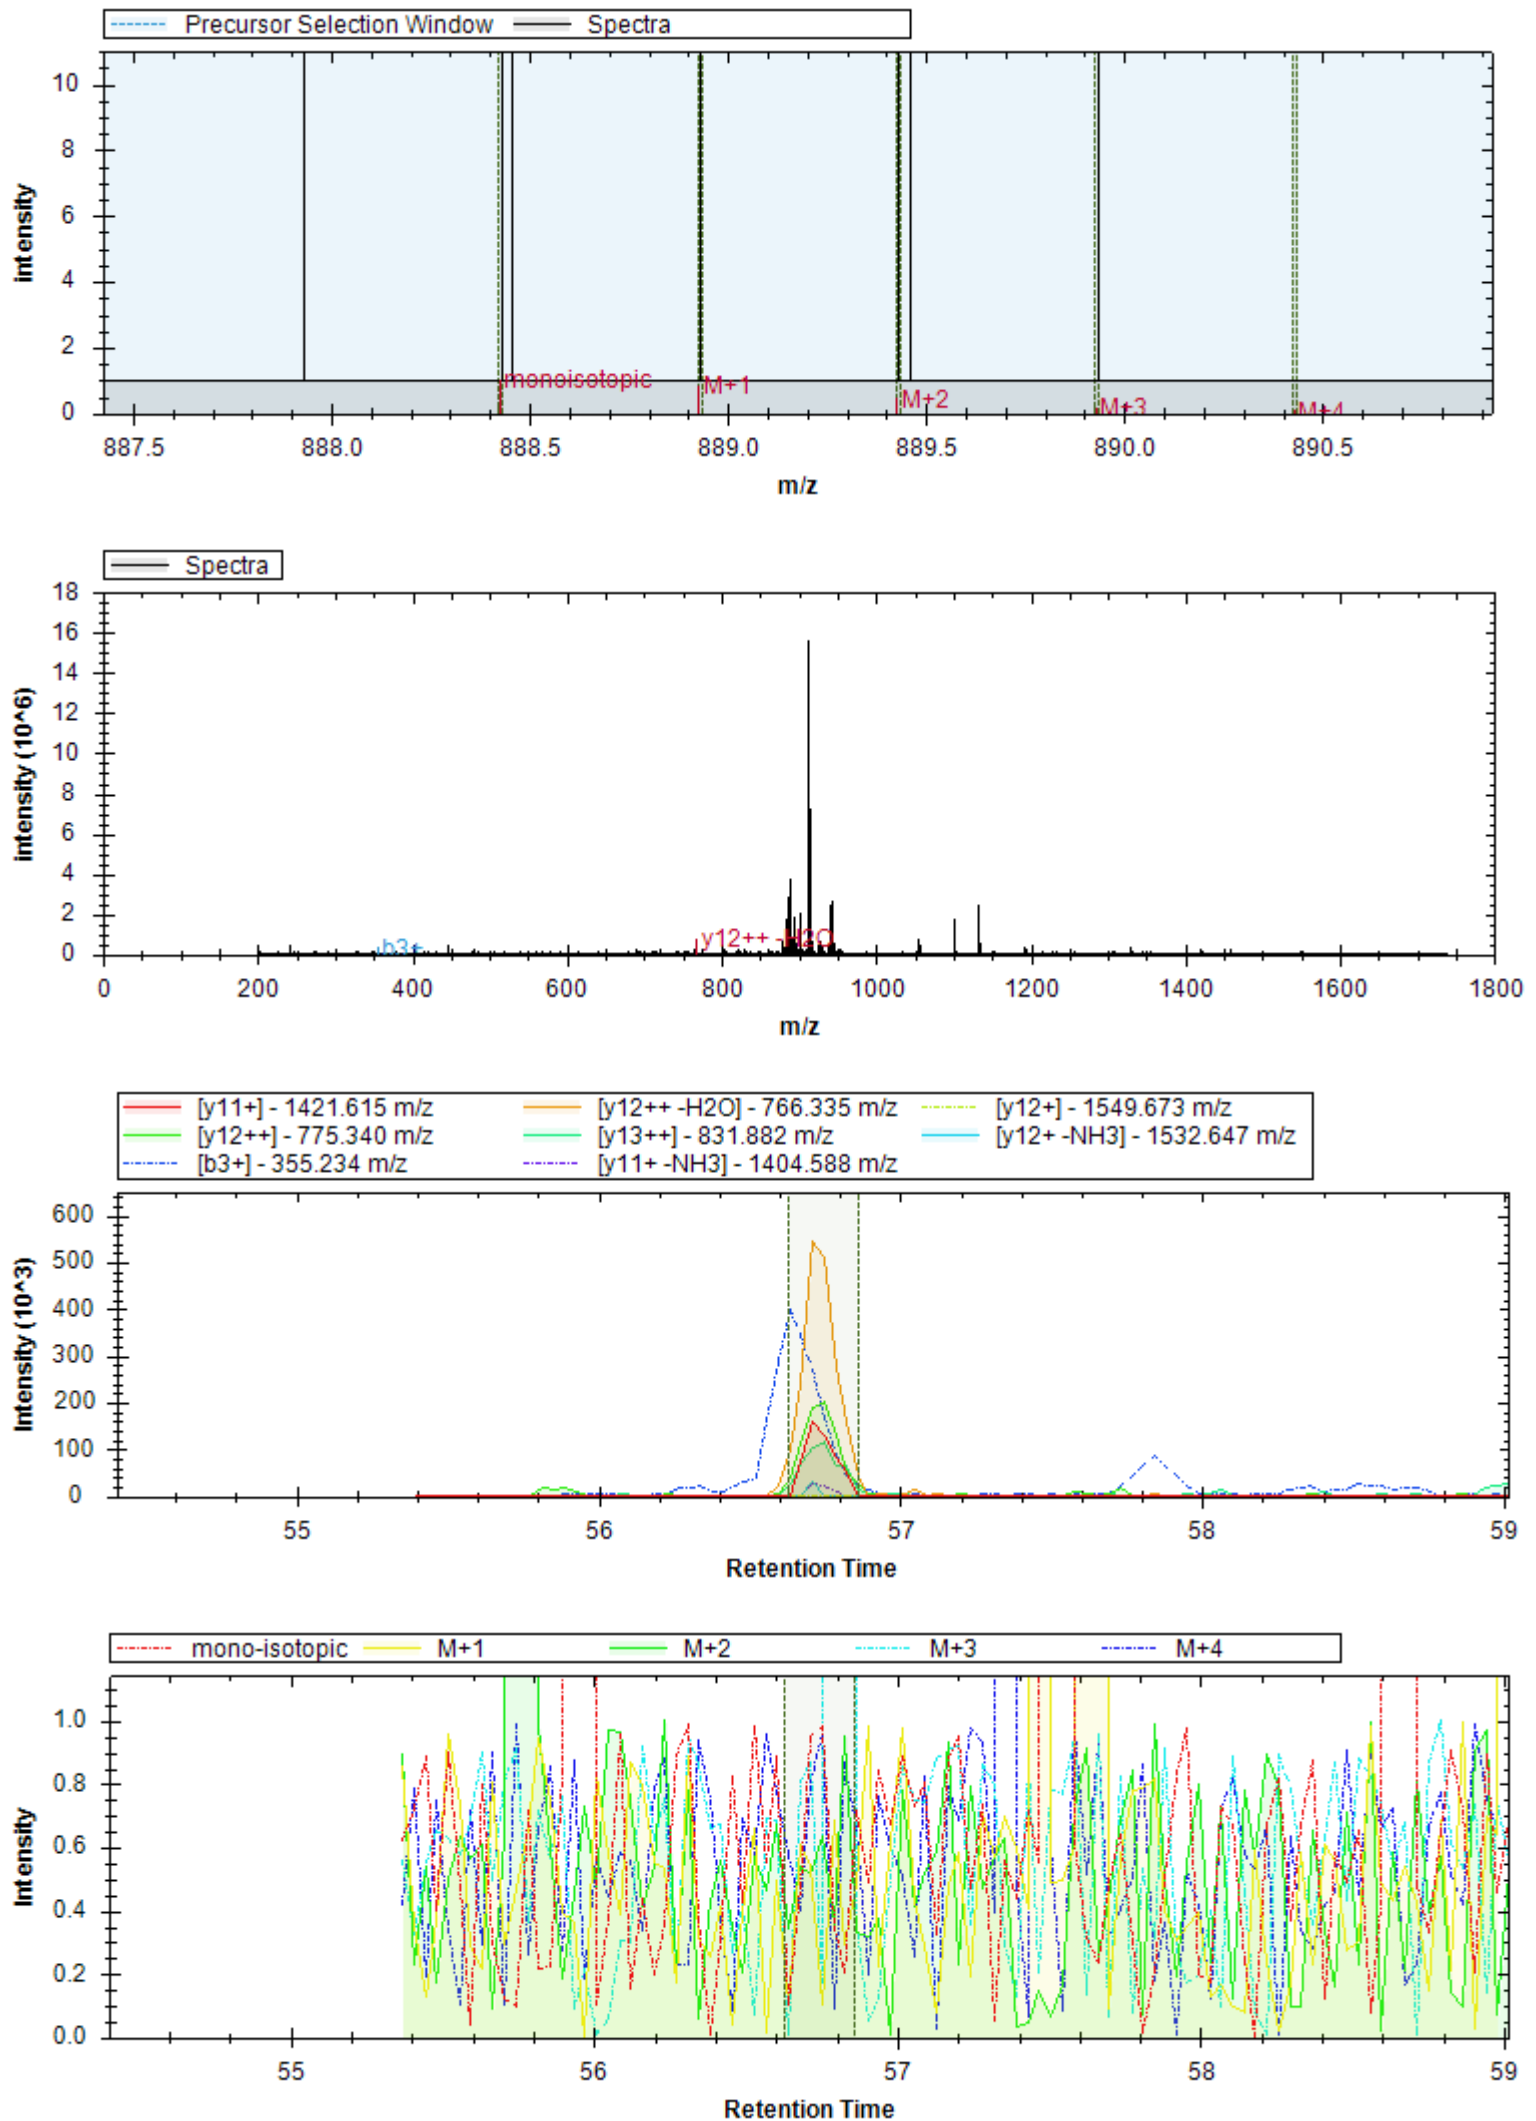

- | | | |
|-------------------------------|-------------------------------|------------------------------|
| [y20++ -H3PO4] - 1065.047 m/z | [y8+] - 959.460 m/z | [y8+ -H3PO4] - 861.483 m/z |
| [y19++ -H3PO4] - 1014.523 m/z | [y20++] - 1114.036 m/z | [y13+ -H3PO4] - 1426.769 m/z |
| [y4+] - 501.303 m/z | [y22++ -H3PO4] - 1143.092 m/z | [y22++] - 1192.081 m/z |
| [y13++] - 762.877 m/z | [y13+] - 1524.746 m/z | [y16++ -H3PO4] - 871.478 m/z |
| [y19++] - 1063.512 m/z | [b5+] - 398.240 m/z | [y21++] - 1163.570 m/z |
| [y7+ -H3PO4] - 764.430 m/z | [y8+ -H2O] - 941.449 m/z | [y8++] - 480.234 m/z |
| [y18++] - 1035.001 m/z | [y23++] - 1241.615 m/z | [y16++] - 920.466 m/z |
| [y12++ -H3PO4] - 665.362 m/z | [y17++] - 977.980 m/z | [b6+] - 499.288 m/z |
| [y15+ -H3PO4] - 1628.864 m/z | | |