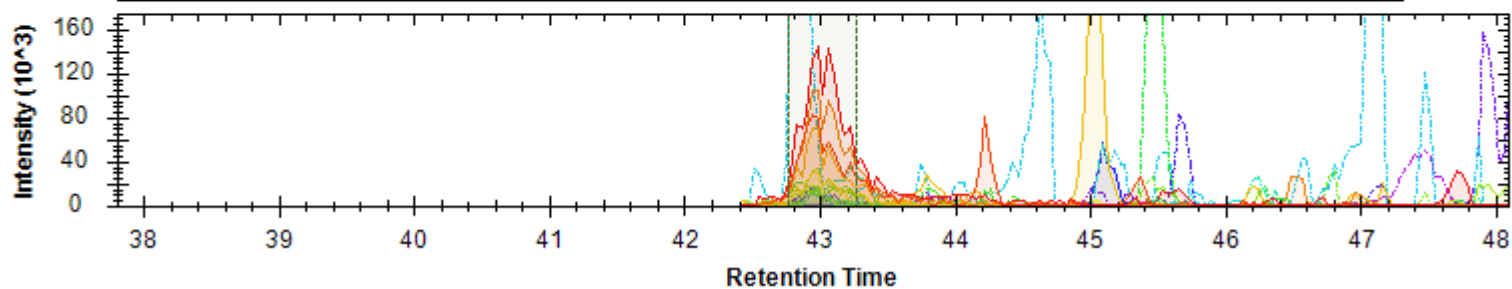

[y7+] - 671.347 m/z	[y10+ -H3PO4] - 894.443 m/z	[y4+] - 416.225 m/z
[y10+] - 992.420 m/z	[y10++] - 496.714 m/z	[b3+] - 308.124 m/z
[y11+ -H3PO4] - 981.475 m/z	[y12+ -H3PO4] - 1068.507 m/z	[y9+ -H3PO4] - 797.390 m/z
[y11++] - 540.230 m/z	[y11+] - 1079.452 m/z	[y7+ -H2O] - 653.337 m/z
[y8+ -H3PO4] - 740.369 m/z	[y12+] - 1166.484 m/z	[y10+ -H2O] - 1072.209 m/z
[b4+ -H2O] - 377.146 m/z	[y5+] - 517.273 m/z	[y10+ -NH3] - 975.393 m/z
[b4+] - 395.156 m/z