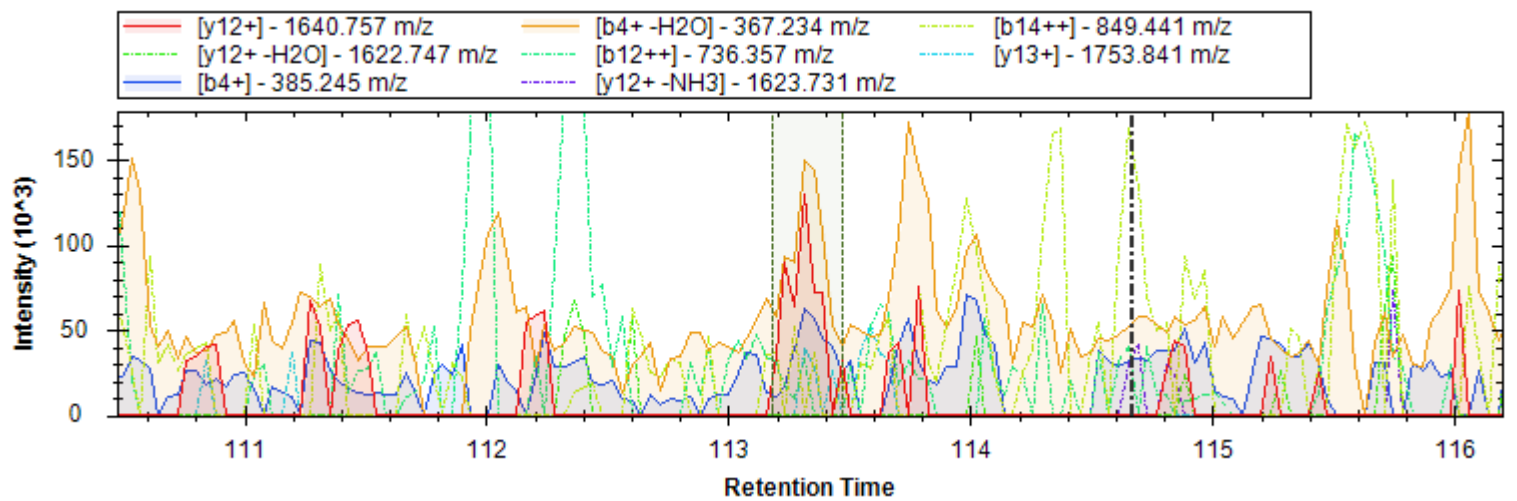

[y3+] - 369.225 m/z	[y13+] - 1329.532 m/z	[y10+] - 1058.415 m/z
[y9+] - 971.383 m/z	[y11+] - 1145.447 m/z	[y8+] - 884.351 m/z
[y10+ -H3PO4] - 960.438 m/z	[y13+ -H3PO4] - 1231.555 m/z	[y8+ -H3PO4] - 786.374 m/z
[y12+] - 1232.479 m/z	[y7+] - 797.319 m/z	[b5+] - 418.157 m/z
[b4+] - 361.135 m/z	[y14++] - 693.780 m/z	[y10+ -H2O] - 1138.204 m/z
[y16++] - 794.810 m/z		