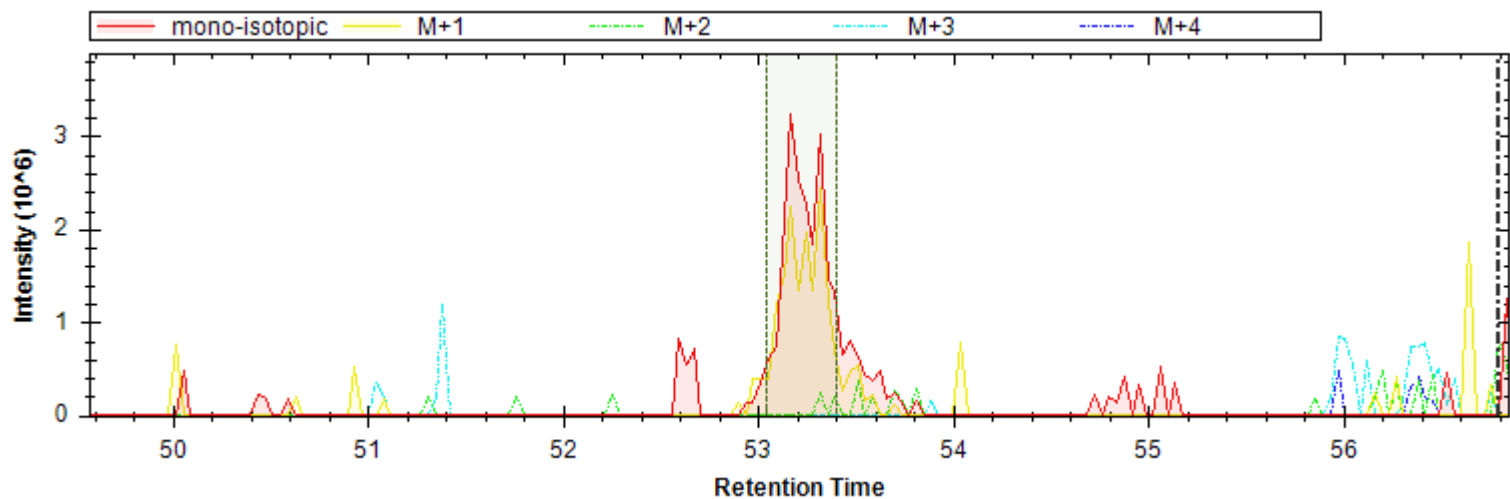

[y4+] - 459.256 m/z	[b6+ -H3PO4] - 632.315 m/z	[b6+] - 730.292 m/z
[b4+ -H3PO4] - 420.235 m/z	[y6+] - 671.336 m/z	[y4+ -NH3] - 442.230 m/z
[y4+ -H2O] - 441.246 m/z	[b8+ -H3PO4] - 843.411 m/z	[y3+] - 362.203 m/z
[b4+ -H2O] - 598.002 m/z	[y7+ -H3PO4] - 740.357 m/z	[b8+] - 941.388 m/z
[b9+ -H3PO4] - 944.458 m/z	[y8+ -H3PO4] - 837.410 m/z	