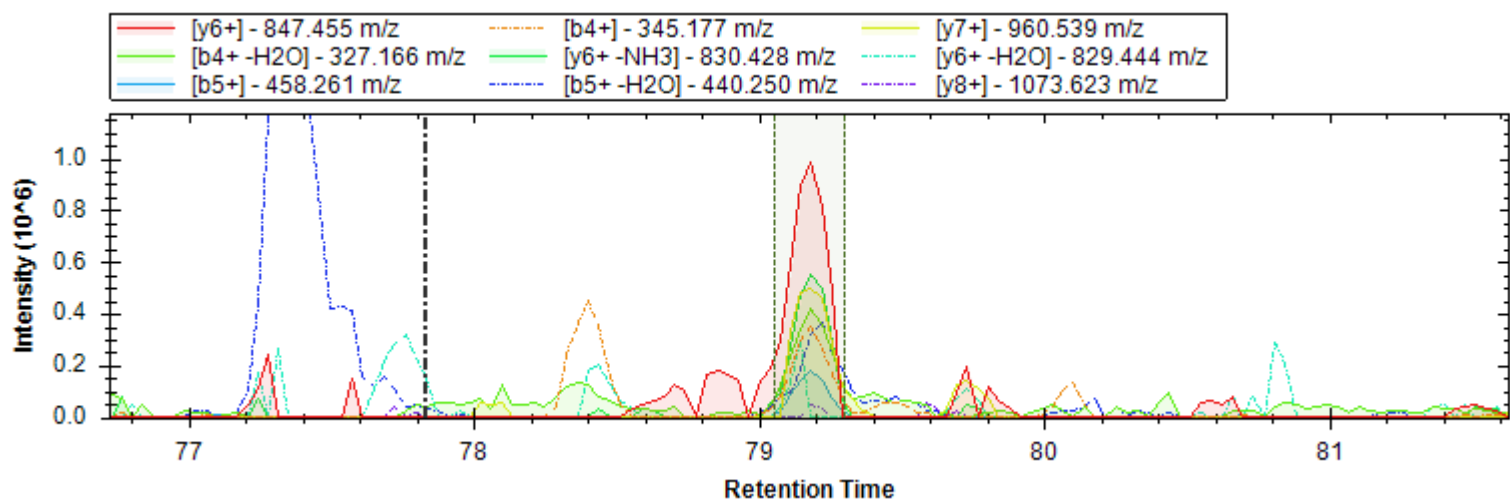

[y8+ -H3PO4] - 868.500 m/z	[b7+ -H3PO4] - 723.390 m/z	[y3+] - 345.213 m/z
[y8+] - 966.477 m/z	[y6+ -H3PO4] - 683.420 m/z	[y5+ -H3PO4] - 570.336 m/z
[y9++ -H3PO4] - 498.783 m/z	[b4+] - 385.183 m/z	[b6+] - 654.368 m/z
[y5+] - 668.313 m/z	[b9+ -H3PO4] - 921.490 m/z	[y8+ -H2O] - 948.466 m/z
[y7+ -H3PO4] - 811.479 m/z	[b9+ -NH3] - 1100.240 m/z	[y4+ -H3PO4] - 414.235 m/z