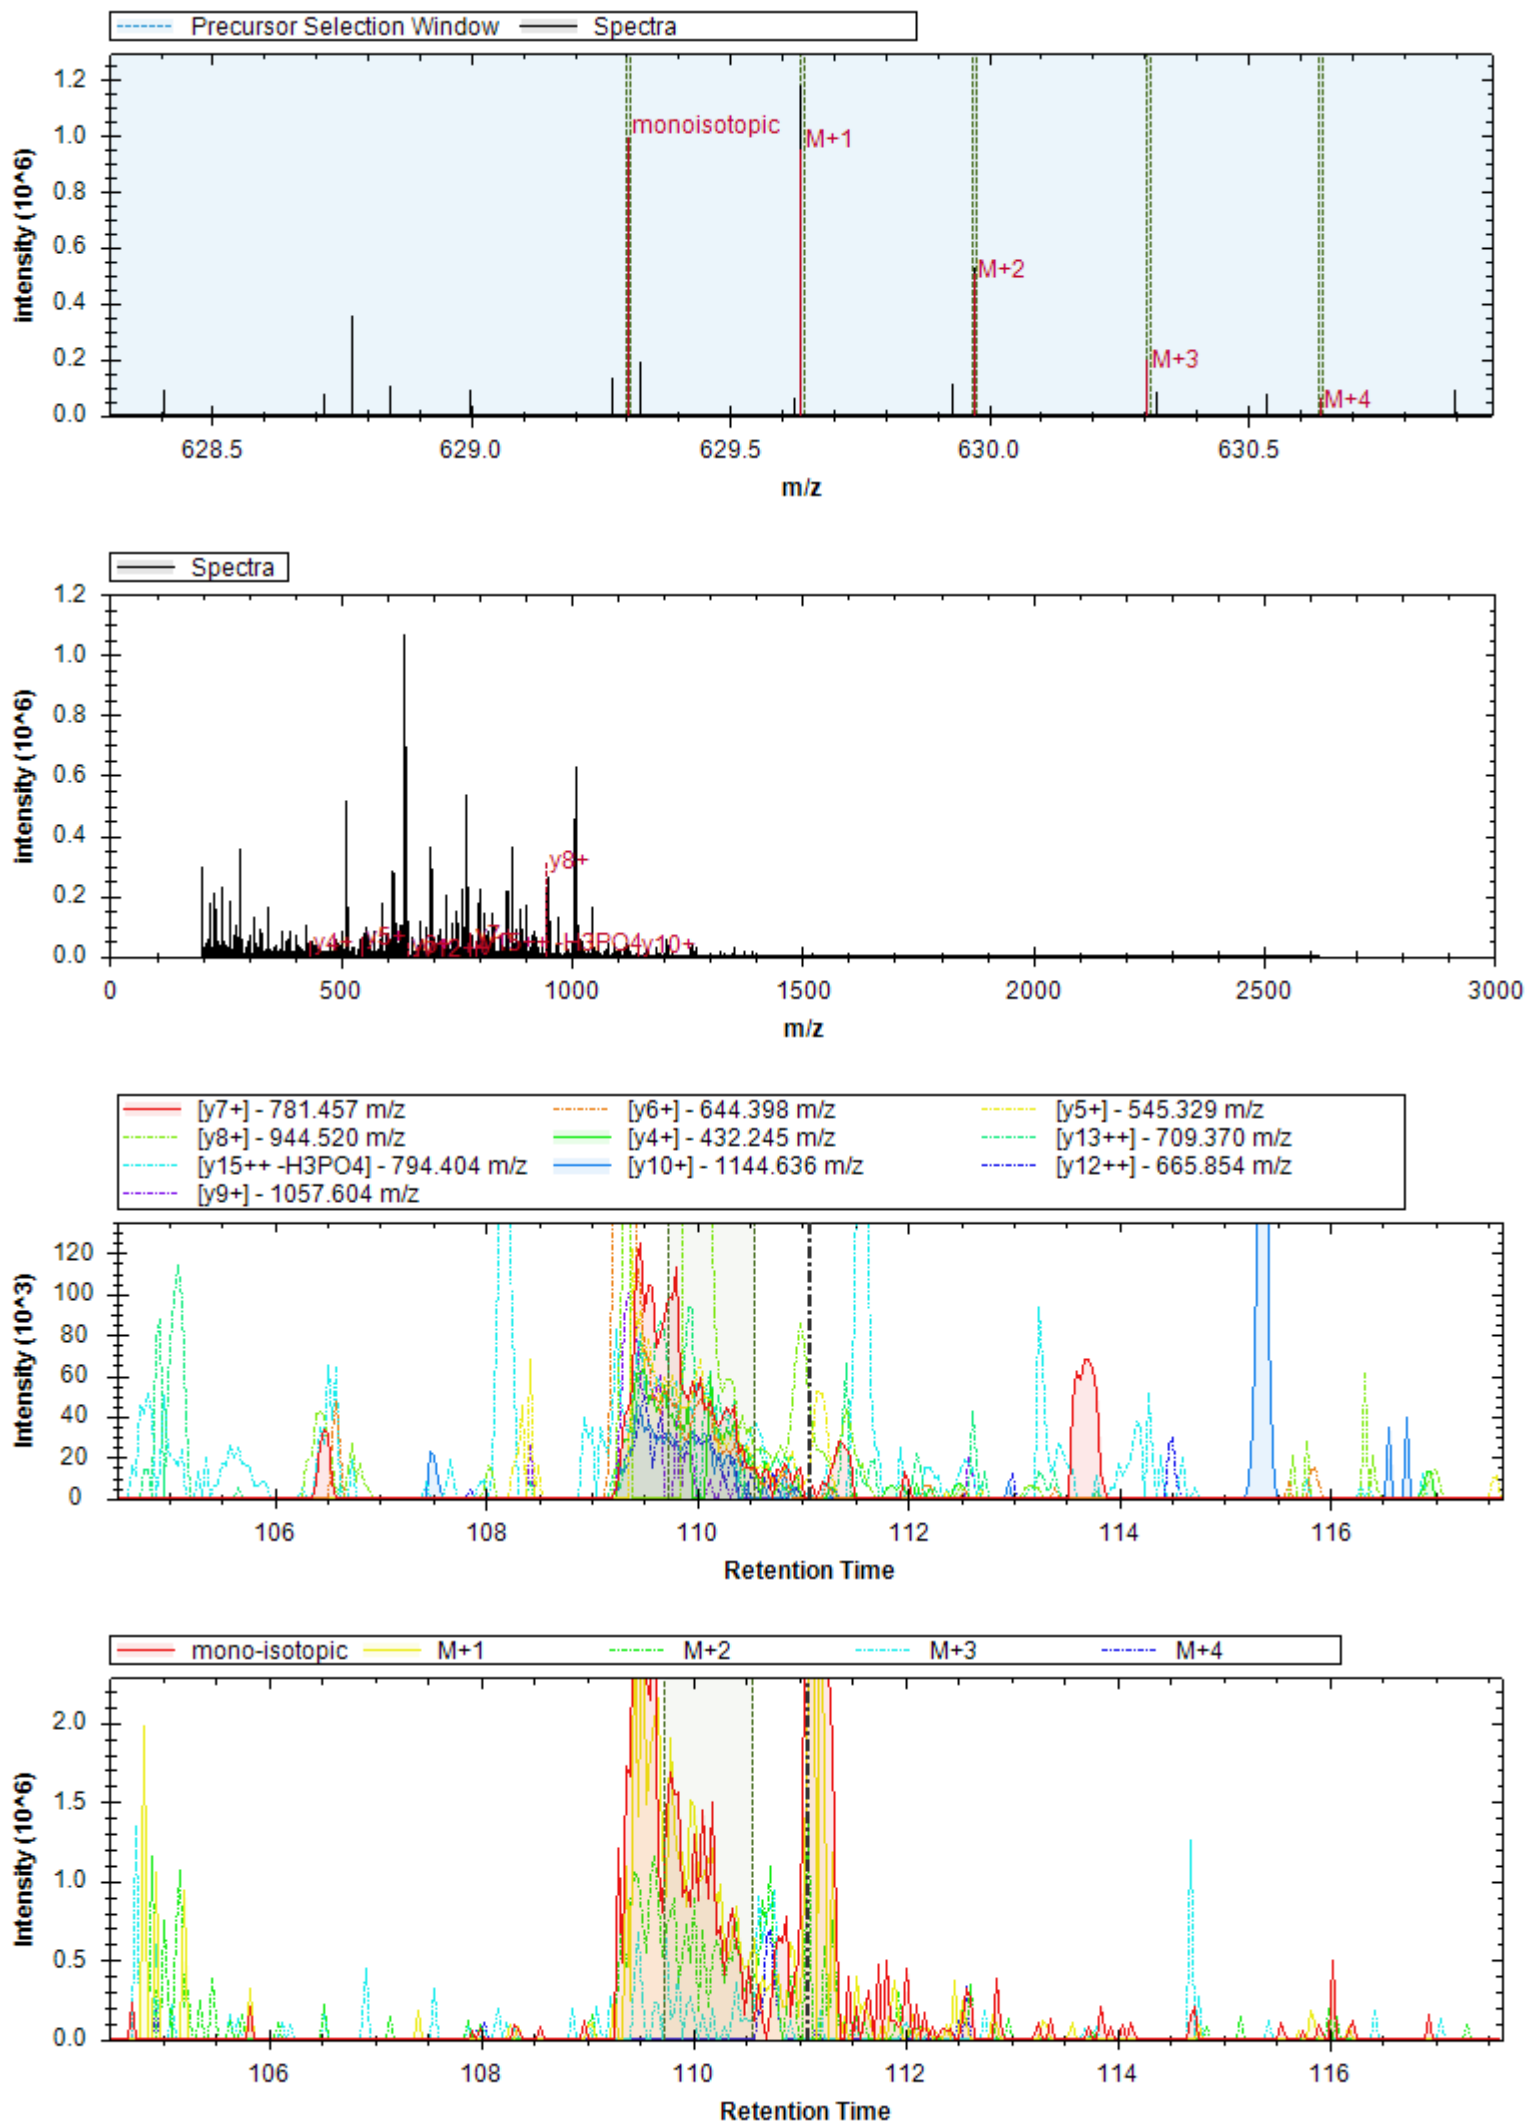

[b6+ -H3PO4] - 636.419 m/z	[y14++ -H3PO4] - 729.943 m/z	[y13++ -H3PO4] - 694.425 m/z
[y9++] - 461.772 m/z	[y9+] - 922.536 m/z	[y5+] - 513.303 m/z
[y12++ -H3PO4] - 637.883 m/z	[y6+] - 600.335 m/z	[y10++] - 552.278 m/z
[y14++] - 778.932 m/z	[y13++] - 743.413 m/z	[b6+] - 734.396 m/z
[y8+] - 825.483 m/z	[y6+ -H2O] - 582.325 m/z	[y3+] - 345.213 m/z
[y9+ -H2O] - 904.525 m/z	[y5+ -H2O] - 495.293 m/z	[y7+] - 728.430 m/z
[y12++] - 686.871 m/z	[y14++ -H2O] - 769.926 m/z	[y3+ -H2O] - 327.203 m/z
[y8++] - 413.245 m/z	[b10++] - 572.318 m/z	[b10++ -H3PO4] - 523.330 m/z