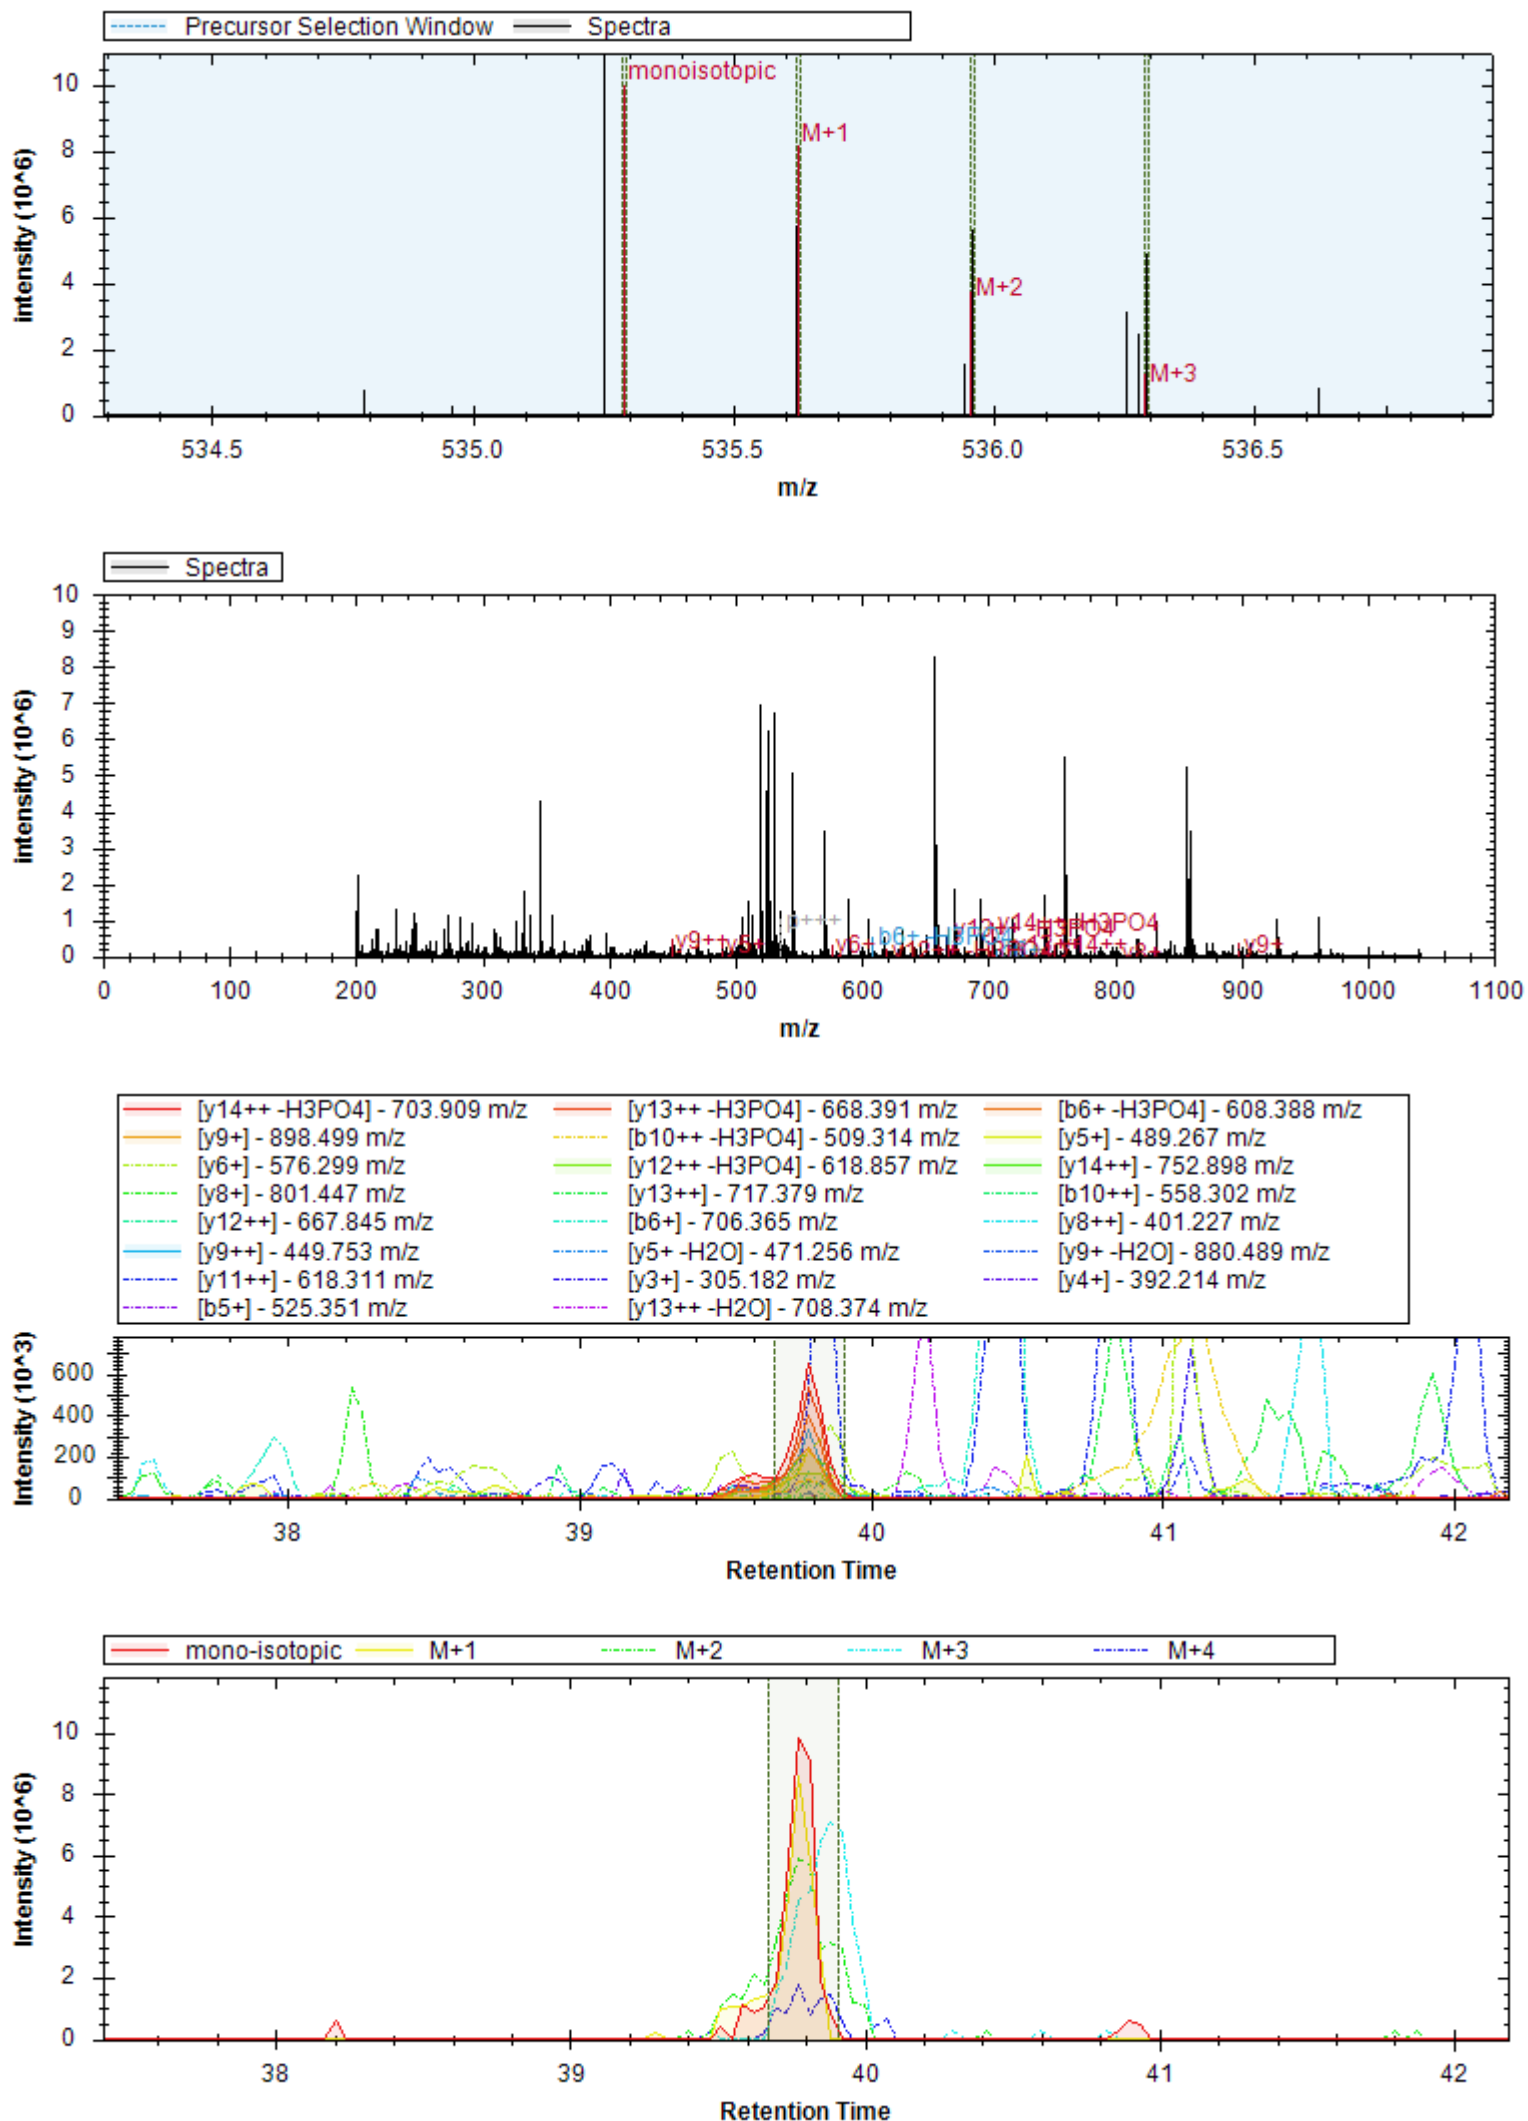

[y3+] - 369.225 m/z	[y13+] - 1329.532 m/z	[y10+] - 1058.415 m/z
[y9+] - 971.383 m/z	[y11+] - 1145.447 m/z	[y8+] - 884.351 m/z
[y10+ -H3PO4] - 960.438 m/z	[y13+ -H3PO4] - 1231.555 m/z	[y8+ -H3PO4] - 786.374 m/z
[y12+] - 1232.479 m/z	[y7+] - 797.319 m/z	[b5+] - 418.157 m/z
[b4+] - 361.135 m/z	[y14++] - 693.780 m/z	[y10+ -H2O] - 1138.204 m/z
[y16++] - 794.810 m/z		