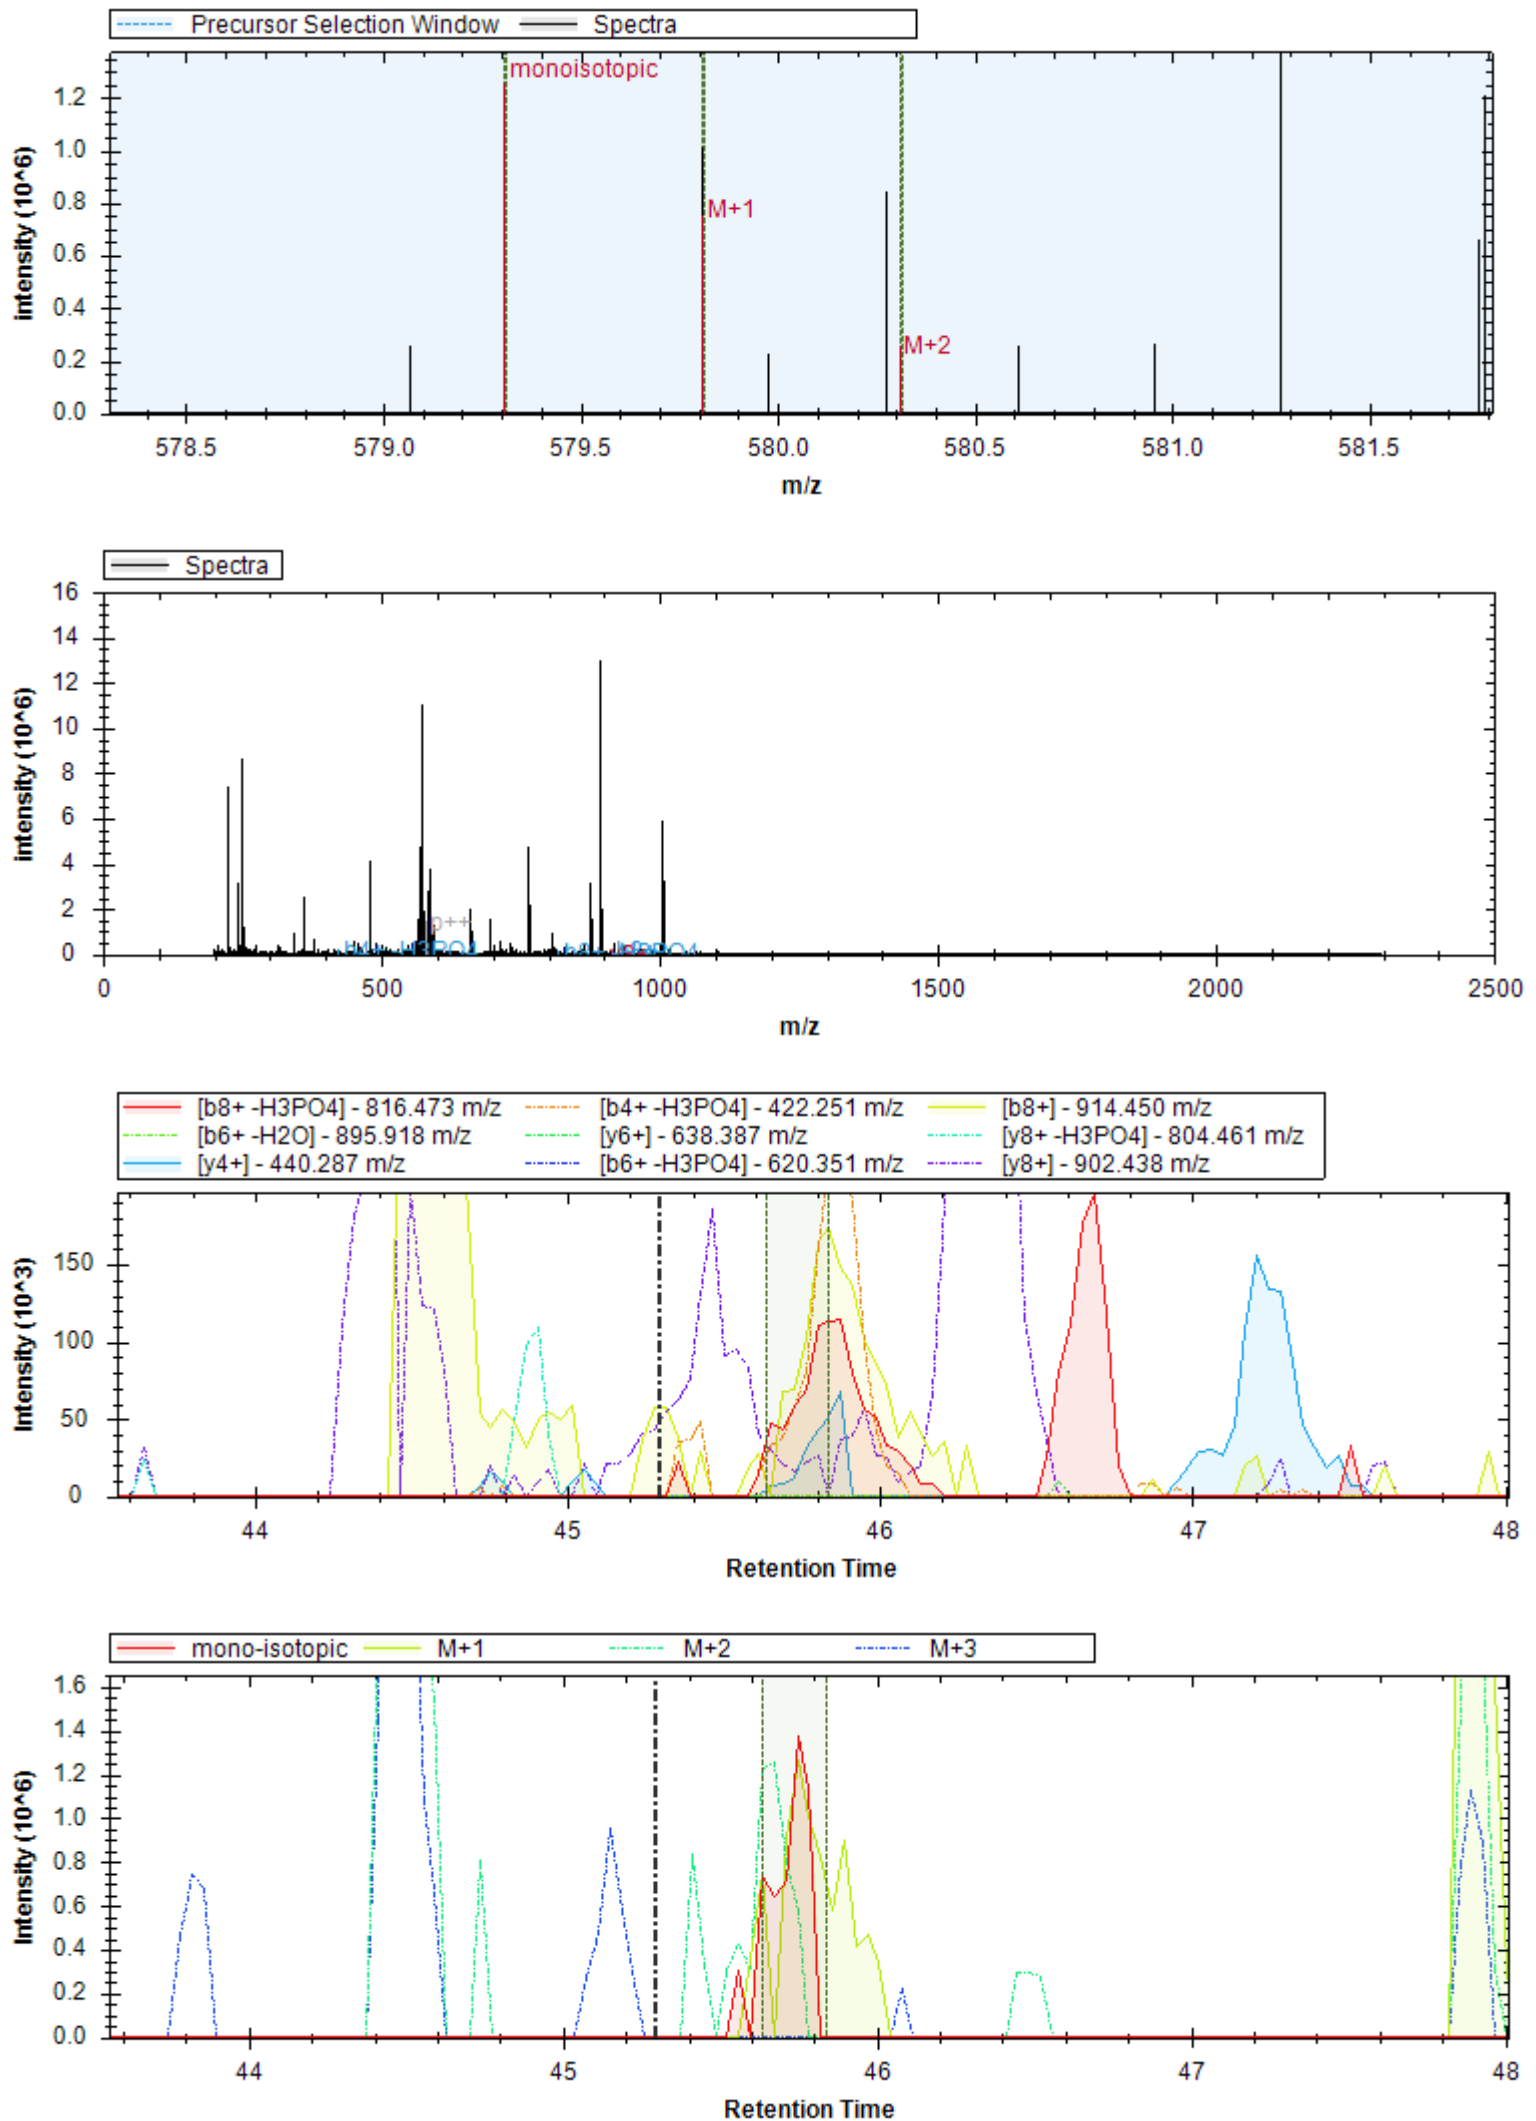

- | | | |
|------------------------------|------------------------------|------------------------------|
| [b6+ -H3PO4] - 636.419 m/z | [y14++ -H3PO4] - 729.943 m/z | [y13++ -H3PO4] - 694.425 m/z |
| [y9++] - 461.772 m/z | [y9+] - 922.536 m/z | [y5+] - 513.303 m/z |
| [y12++ -H3PO4] - 637.883 m/z | [y6+] - 600.335 m/z | [y10++] - 552.278 m/z |
| [y14++] - 778.932 m/z | [y13++] - 743.413 m/z | [b6+] - 734.396 m/z |
| [y8+] - 825.483 m/z | [y6+ -H2O] - 582.325 m/z | [y3+] - 345.213 m/z |
| [y9+ -H2O] - 904.525 m/z | [y5+ -H2O] - 495.293 m/z | [y7+] - 728.430 m/z |
| [y12++] - 686.871 m/z | [y14++ -H2O] - 769.926 m/z | [y3+ -H2O] - 327.203 m/z |
| [y8++] - 413.245 m/z | [b10++] - 572.318 m/z | [b10++ -H3PO4] - 523.330 m/z |