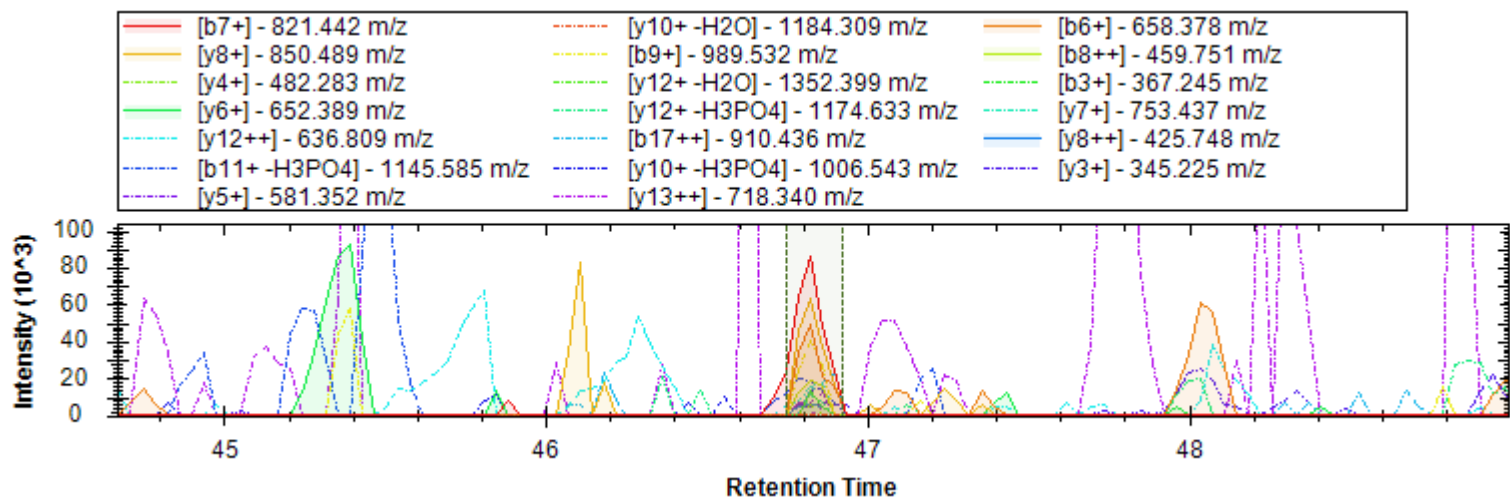

[y8+ -H3PO4] - 868.500 m/z	[b7+ -H3PO4] - 723.390 m/z	[y3+] - 345.213 m/z
[y8+] - 966.477 m/z	[y6+ -H3PO4] - 683.420 m/z	[y5+ -H3PO4] - 570.336 m/z
[y9++ -H3PO4] - 498.783 m/z	[b4+] - 385.183 m/z	[b6+] - 654.368 m/z
[y5+] - 668.313 m/z	[b9+ -H3PO4] - 921.490 m/z	[y8+ -H2O] - 948.466 m/z
[y7+ -H3PO4] - 811.479 m/z	[b9+ -NH3] - 1100.240 m/z	[y4+ -H3PO4] - 414.235 m/z