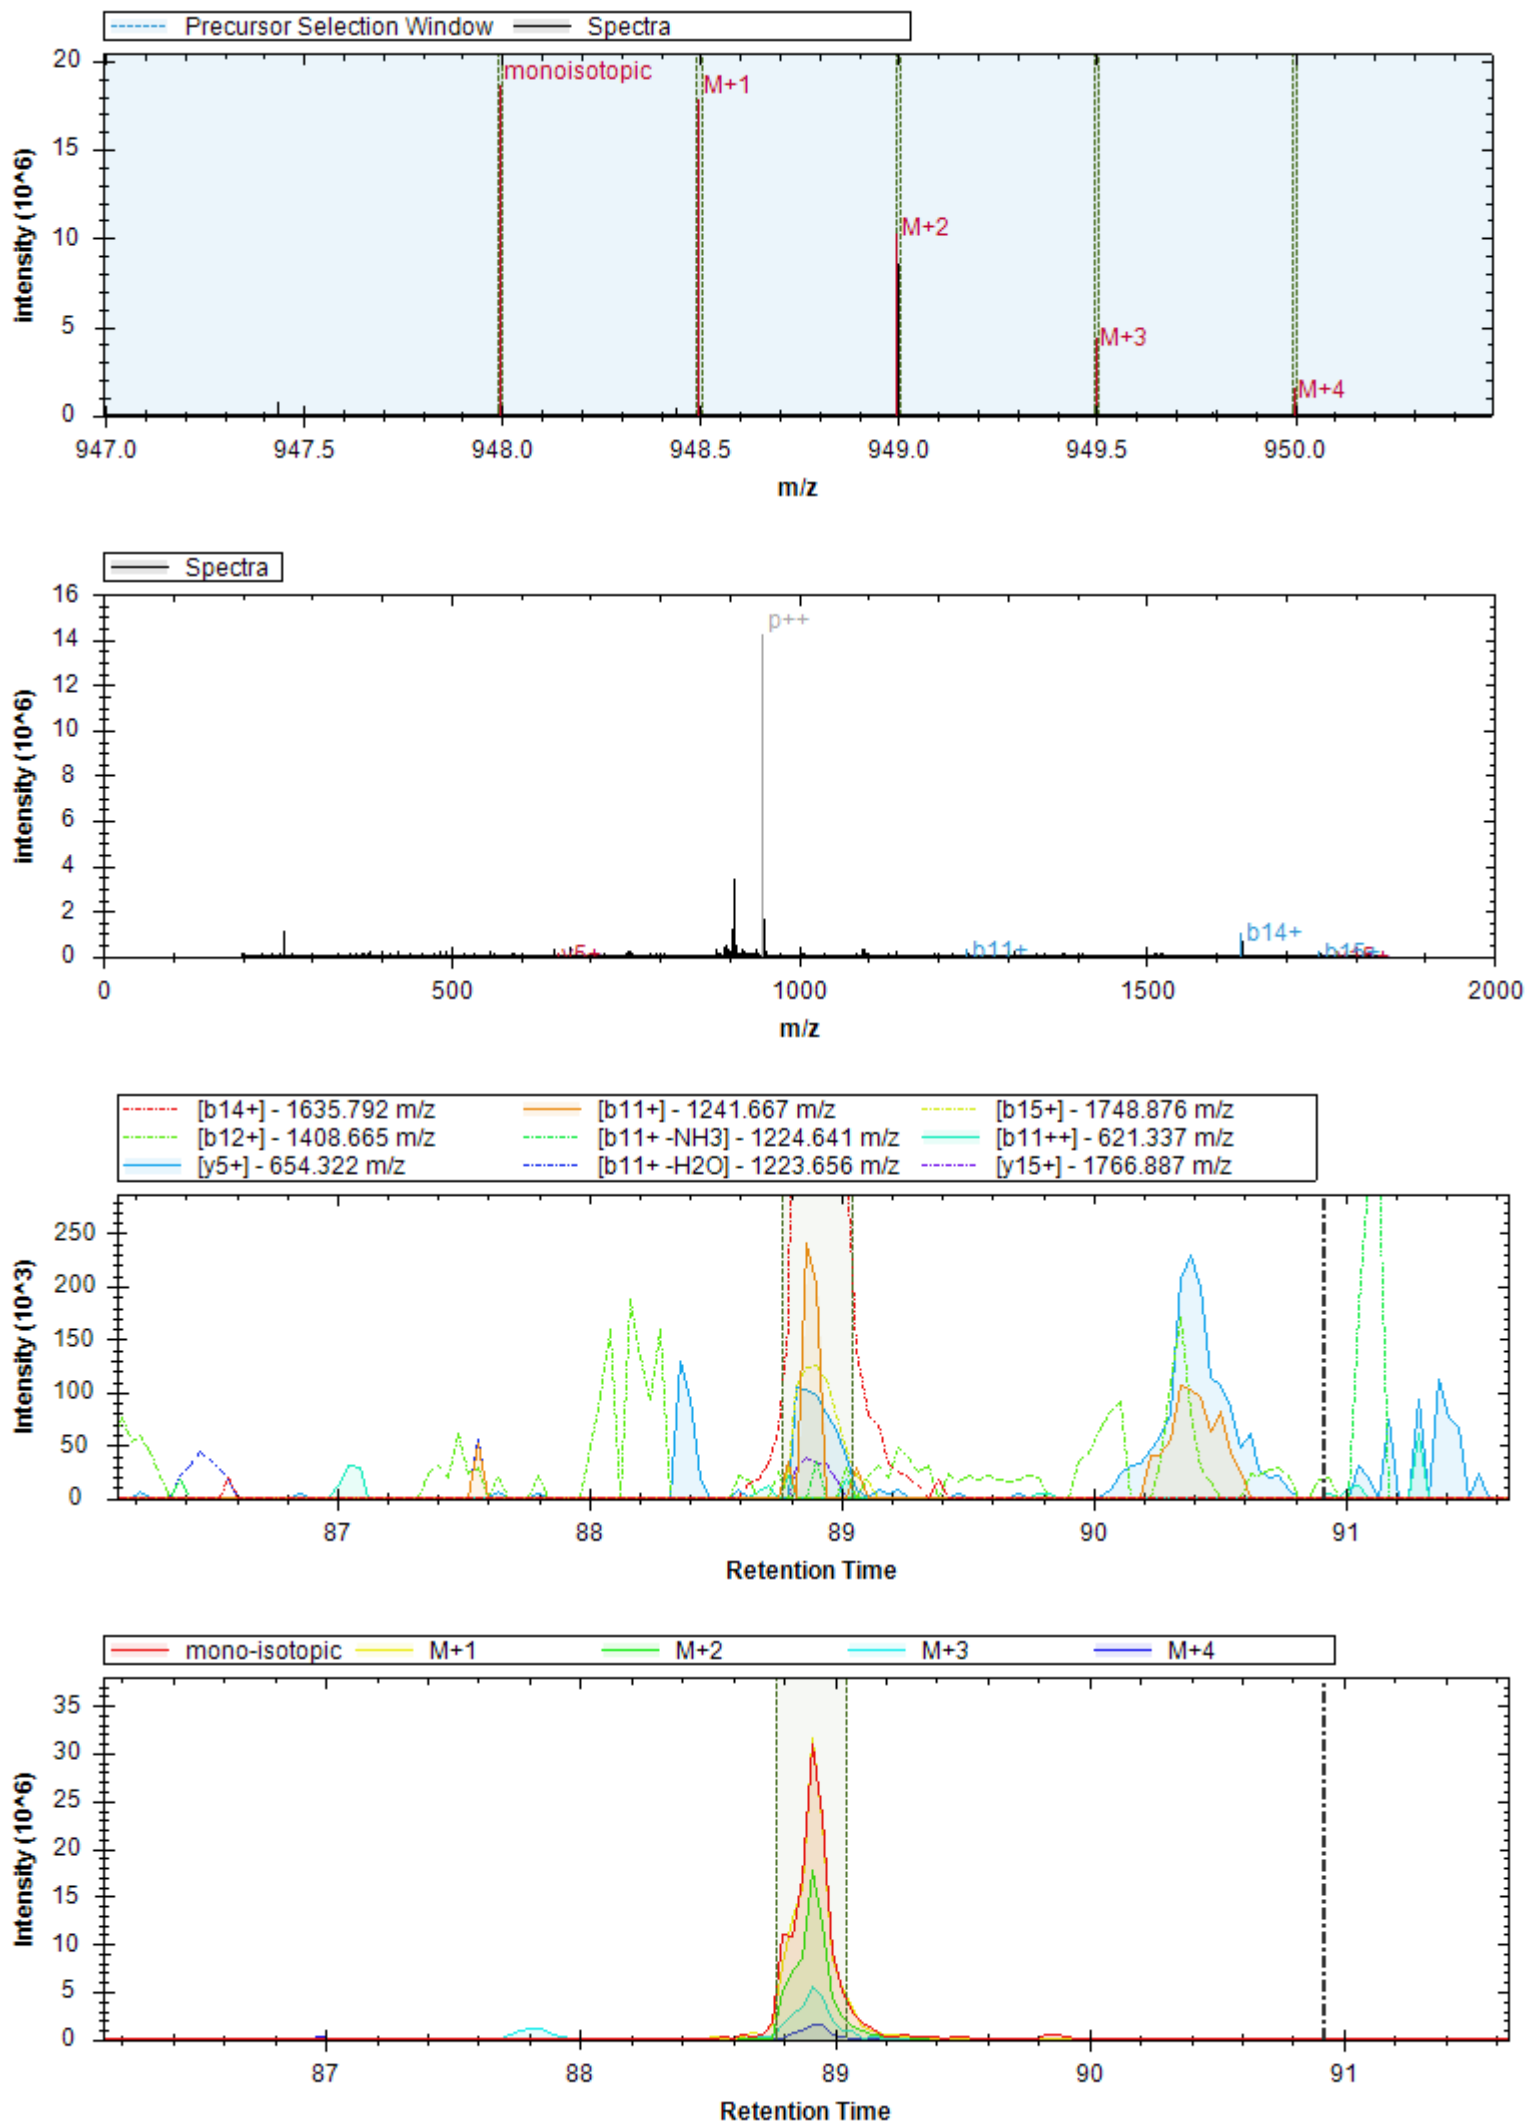

- | | | |
|-------------------------------|-------------------------------|------------------------------|
| [y20++ -H3PO4] - 1065.047 m/z | [y8+] - 959.460 m/z | [y8+ -H3PO4] - 861.483 m/z |
| [y19++ -H3PO4] - 1014.523 m/z | [y20++] - 1114.036 m/z | [y13+ -H3PO4] - 1426.769 m/z |
| [y4+] - 501.303 m/z | [y22++ -H3PO4] - 1143.092 m/z | [y22++] - 1192.081 m/z |
| [y13++] - 762.877 m/z | [y13+] - 1524.746 m/z | [y16++ -H3PO4] - 871.478 m/z |
| [y19++] - 1063.512 m/z | [b5+] - 398.240 m/z | [y21++] - 1163.570 m/z |
| [y7+ -H3PO4] - 764.430 m/z | [y8+ -H2O] - 941.449 m/z | [y8++] - 480.234 m/z |
| [y18++] - 1035.001 m/z | [y23++] - 1241.615 m/z | [y16++] - 920.466 m/z |
| [y12++ -H3PO4] - 665.362 m/z | [y17++] - 977.980 m/z | [b6+] - 499.288 m/z |
| [y15+ -H3PO4] - 1628.864 m/z | | |