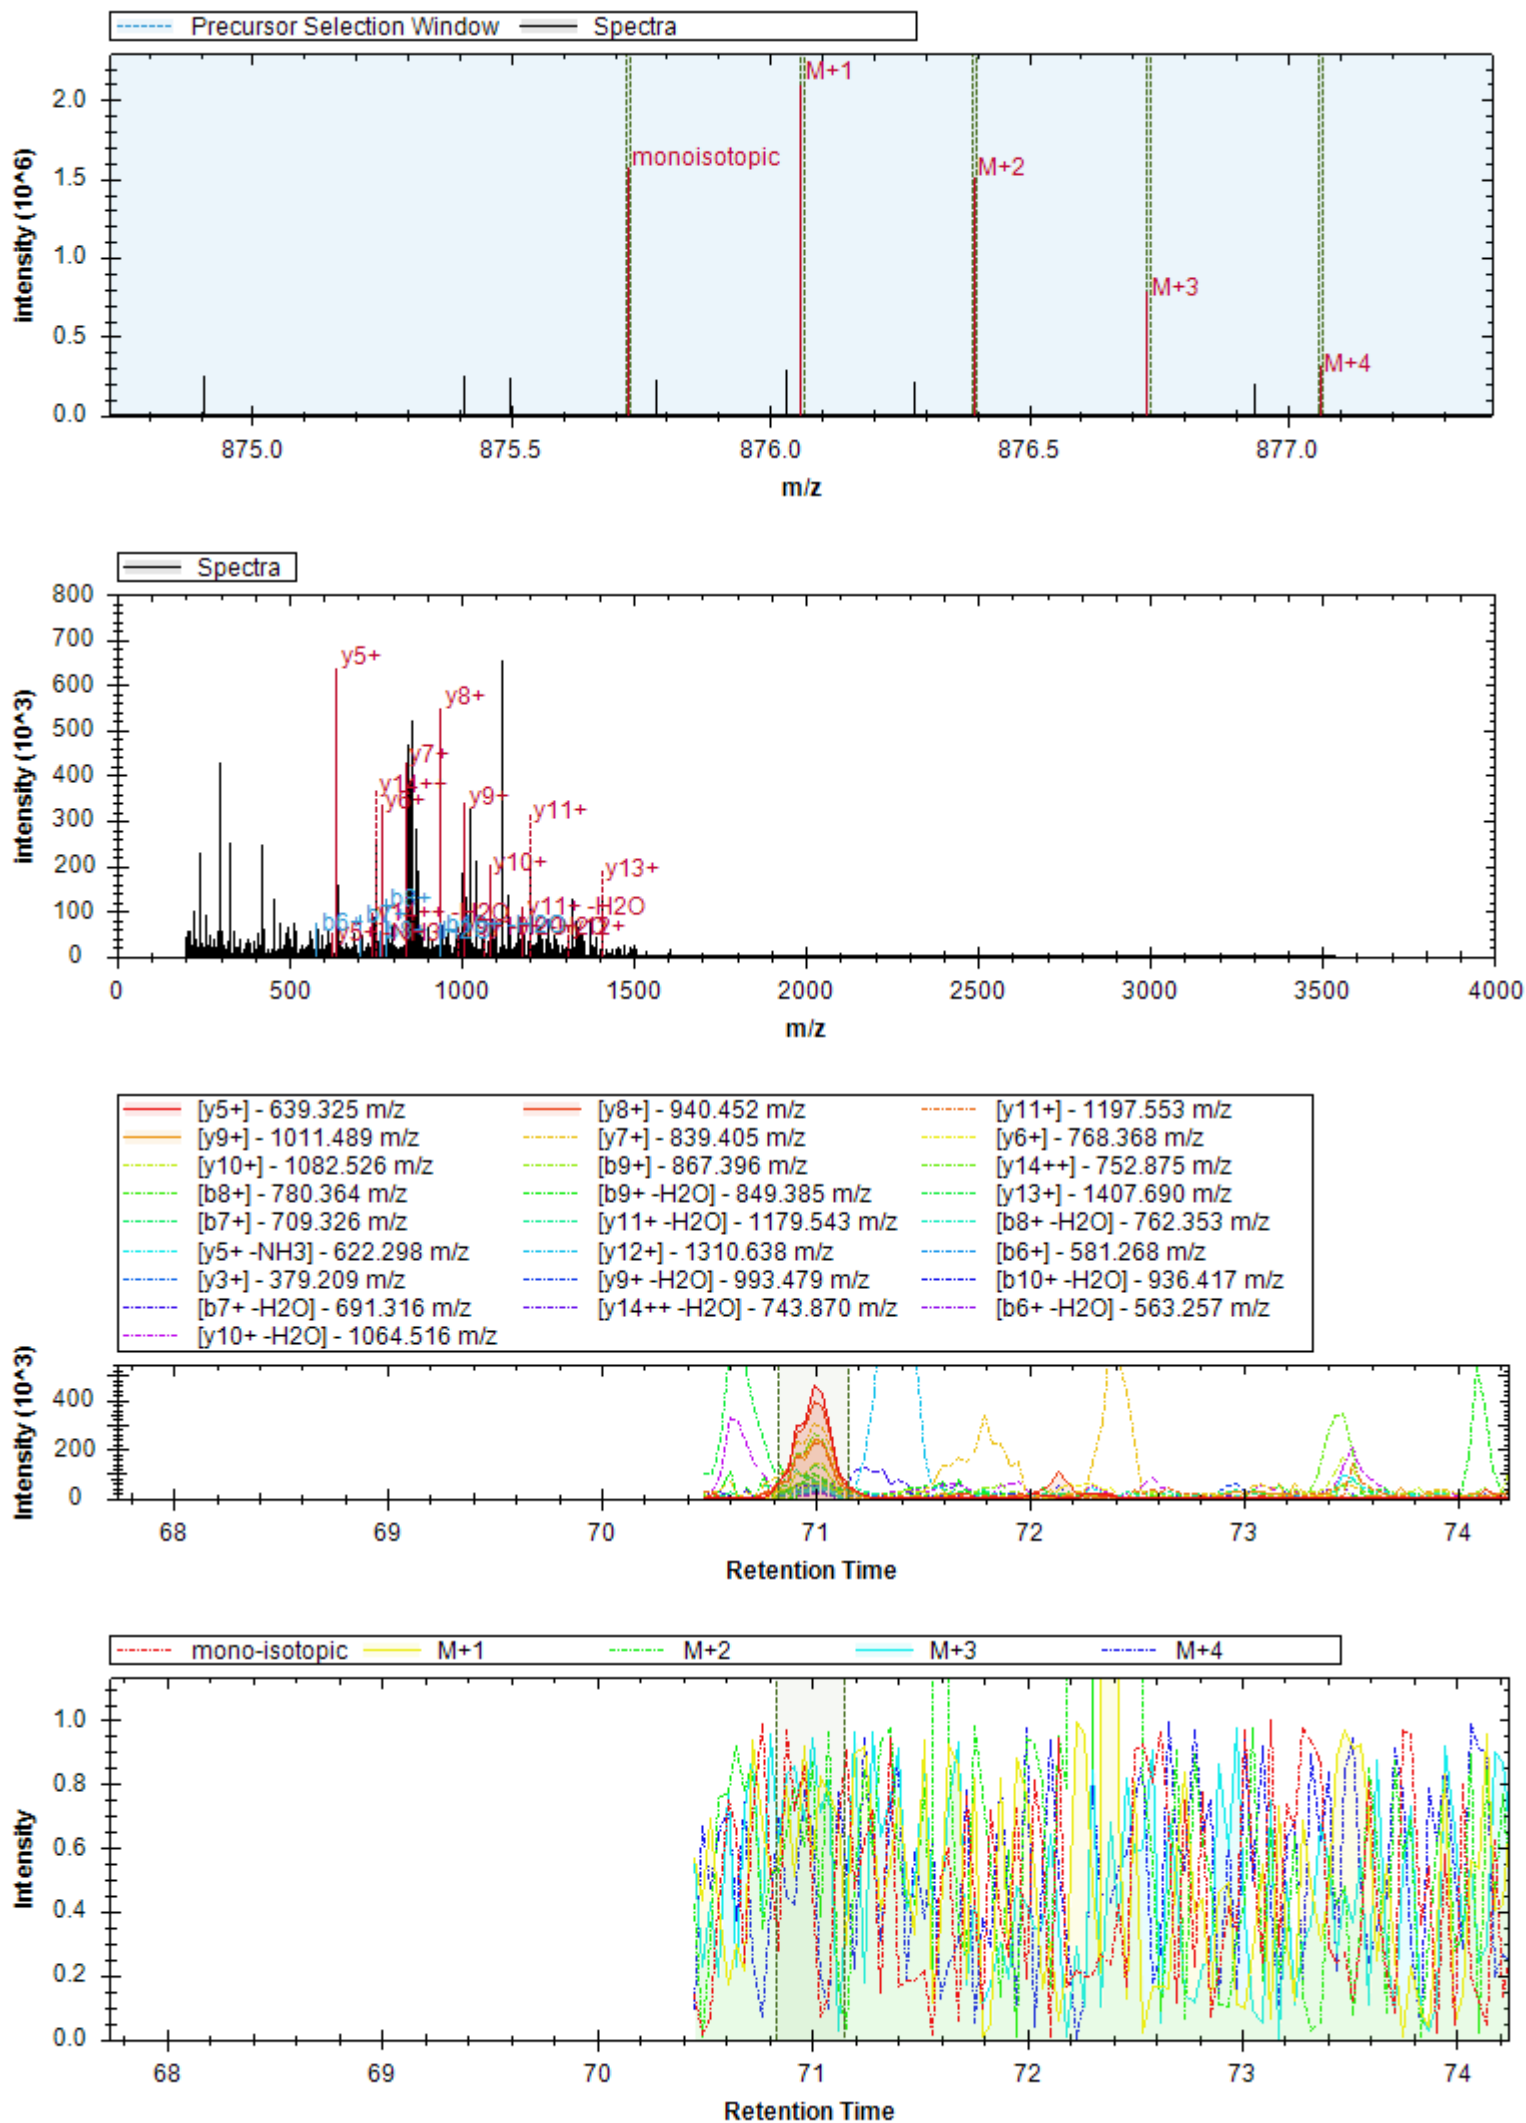

[b12+] - 1248.622 m/z	[y11+ -H3PO4] - 1140.601 m/z	[y12++ -H3PO4] - 639.334 m/z
[b3+] - 352.162 m/z	[b12+ -NH3] - 1231.595 m/z	[b6+] - 609.263 m/z
[y6+ -H3PO4] - 657.332 m/z	[y10+ -H3PO4] - 1083.579 m/z	[y8+ -H3PO4] - 883.500 m/z
[b7+] - 722.347 m/z	[y9+ -H3PO4] - 1012.542 m/z	[y12++] - 688.322 m/z
[y11+] - 1238.578 m/z	[y7+] - 868.392 m/z	[b12+ -H2O] - 1230.611 m/z
[b5+] - 480.220 m/z	[b8+] - 835.431 m/z	[b4+] - 409.183 m/z
[y6+] - 755.308 m/z	[b3+ -H2O] - 334.151 m/z	[b8+ -H2O] - 817.420 m/z