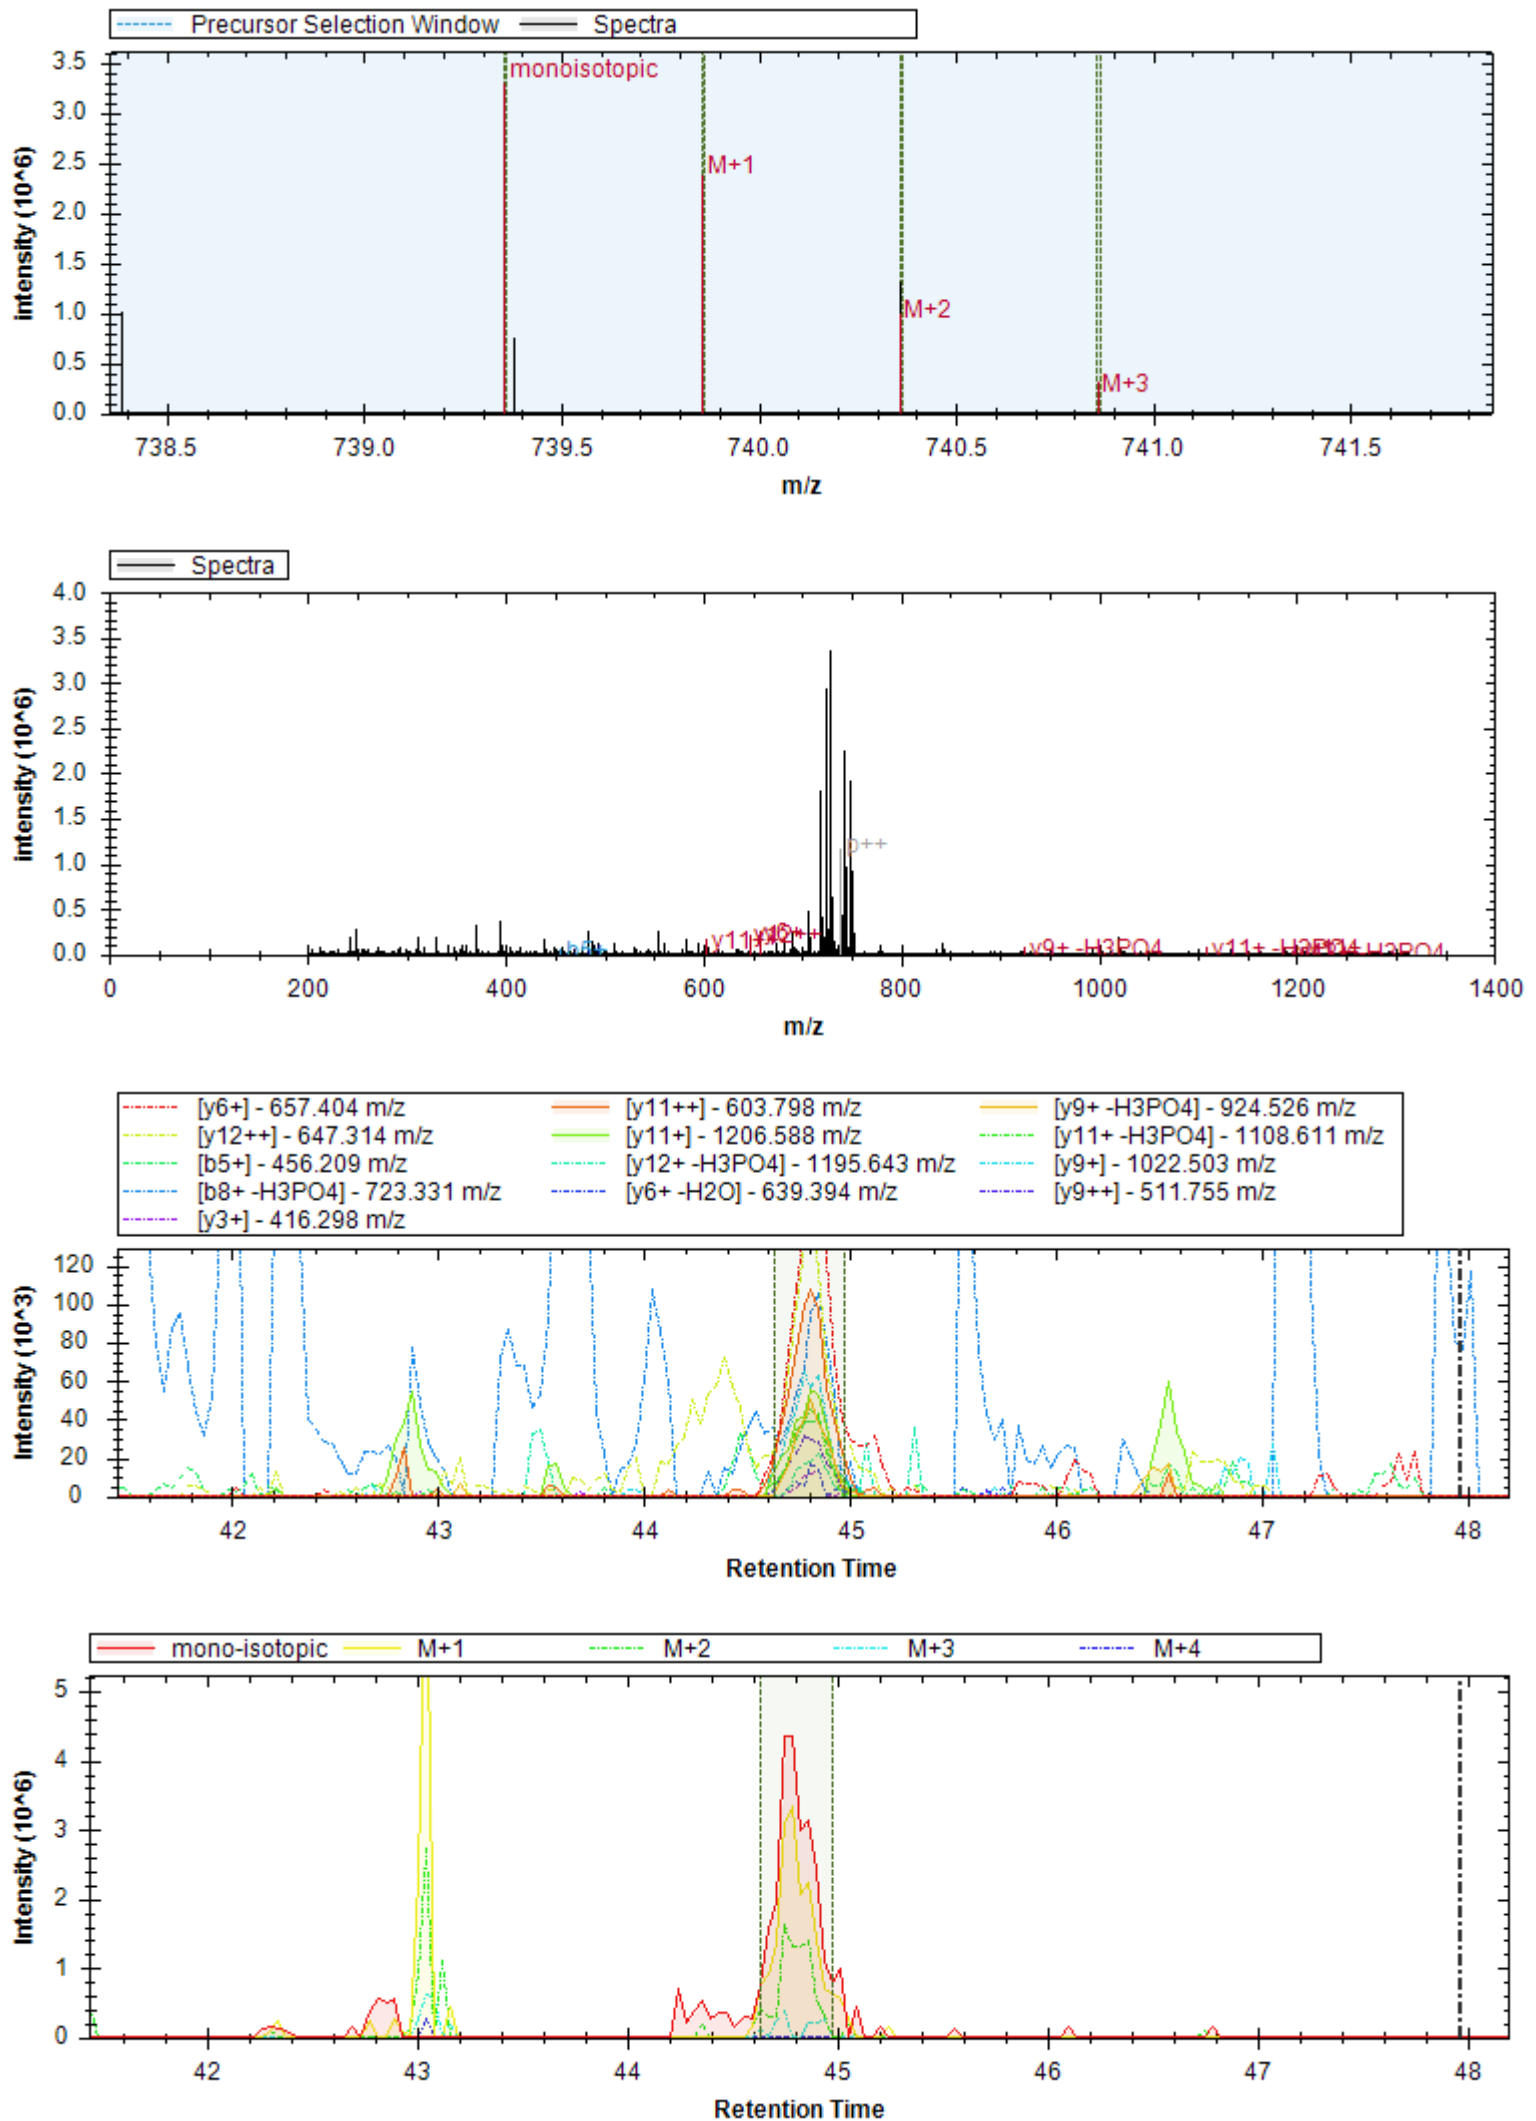

[y3+] - 343.209 m/z	[y10+ -H3PO4] - 1048.506 m/z	[y8+] - 948.382 m/z
[y10+] - 1146.483 m/z	[y8+ -H3PO4] - 850.405 m/z	[y7+] - 861.350 m/z
[y9+ -H3PO4] - 951.453 m/z	[y6+] - 760.303 m/z	[y6+ -H3PO4] - 662.326 m/z
[y7+ -H3PO4] - 763.373 m/z	[y5+ -H3PO4] - 499.262 m/z	[y5+] - 597.239 m/z
[y10+ -H2O] - 1128.472 m/z	[y11+ -H3PO4] - 1119.543 m/z	[y11+] - 609.264 m/z
[y4+] - 510.207 m/z	[y11+] - 1217.520 m/z	[y4+ -H3PO4] - 412.230 m/z