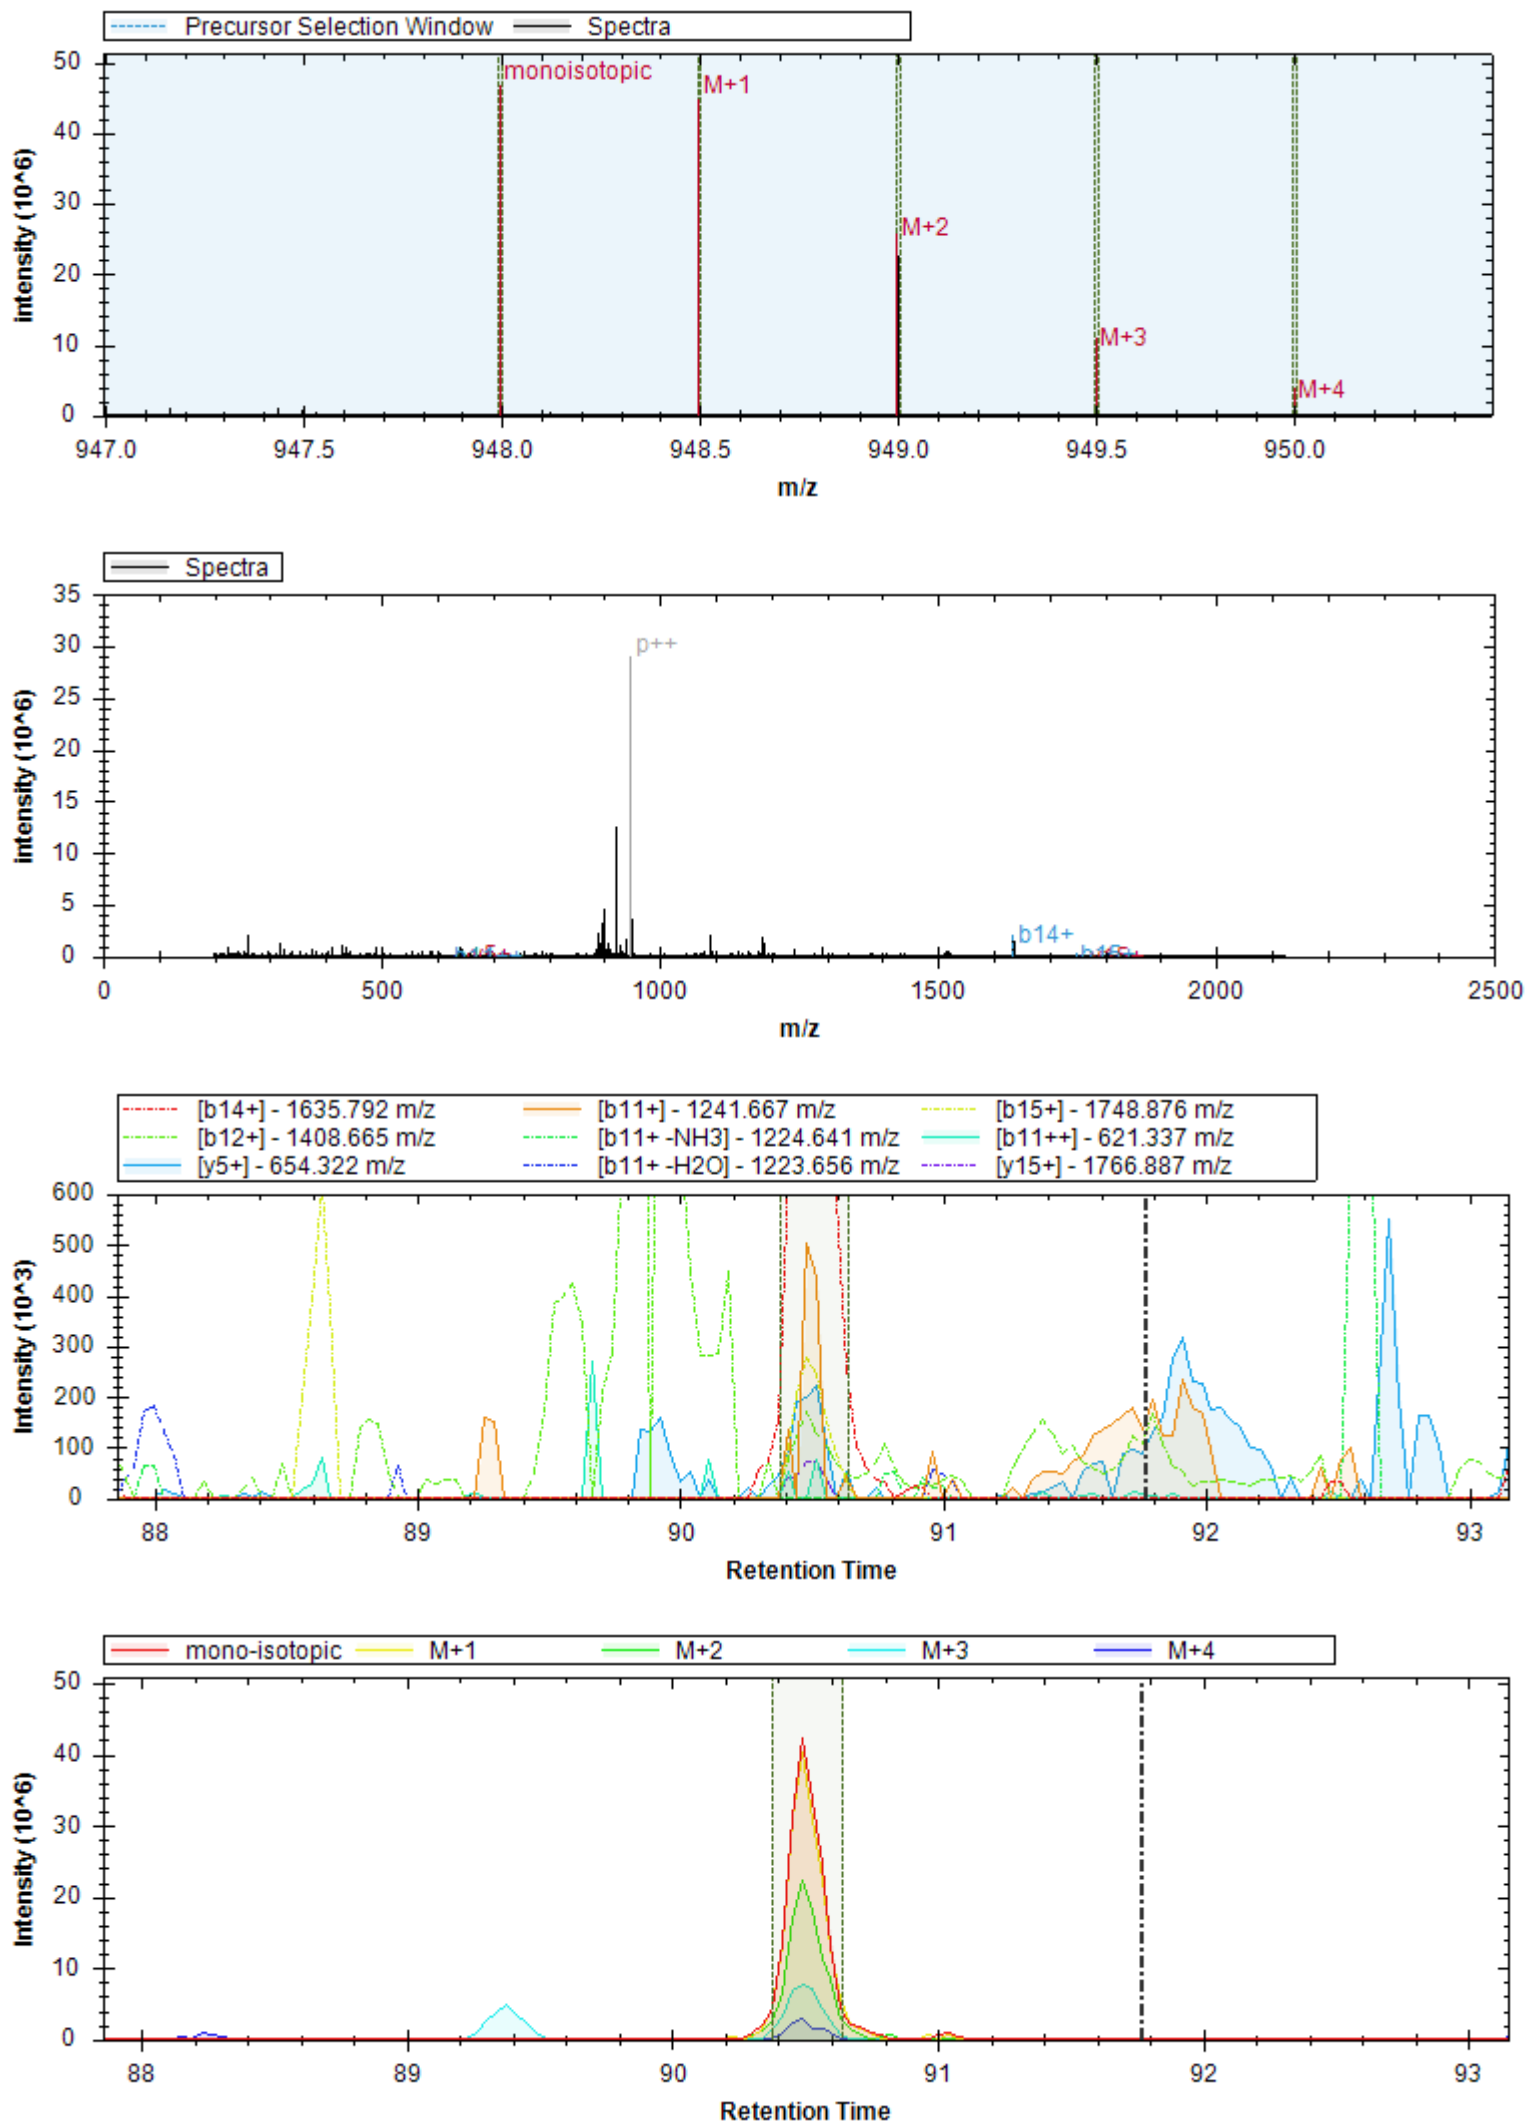

[y3+] - 369.225 m/z	[y13+] - 1329.532 m/z	[y10+] - 1058.415 m/z
[y9+] - 971.383 m/z	[y11+] - 1145.447 m/z	[y8+] - 884.351 m/z
[y10+ -H3PO4] - 960.438 m/z	[y13+ -H3PO4] - 1231.555 m/z	[y8+ -H3PO4] - 786.374 m/z
[y12+] - 1232.479 m/z	[y7+] - 797.319 m/z	[b5+] - 418.157 m/z
[b4+] - 361.135 m/z	[y14++] - 693.780 m/z	[y10+ -H2O] - 1138.204 m/z
[y16++] - 794.810 m/z		