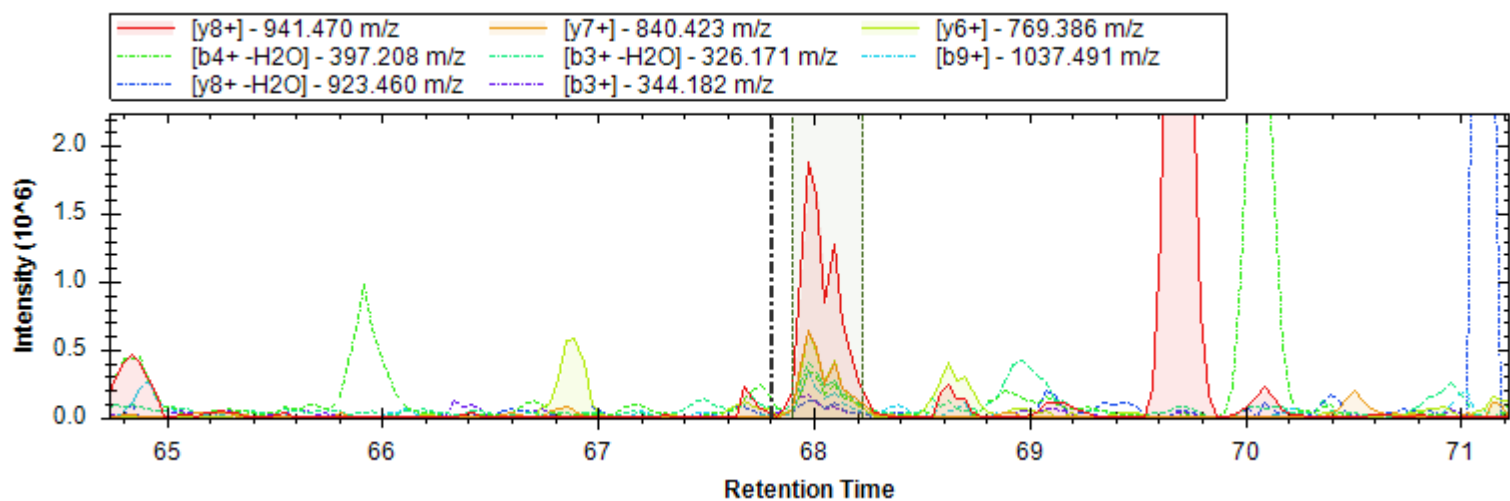

[y8+ -H3PO4] - 868.500 m/z	[b7+ -H3PO4] - 723.390 m/z	[y3+] - 345.213 m/z
[y8+] - 966.477 m/z	[y6+ -H3PO4] - 683.420 m/z	[y5+ -H3PO4] - 570.336 m/z
[y9++ -H3PO4] - 498.783 m/z	[b4+] - 385.183 m/z	[b6+] - 654.368 m/z
[y5+] - 668.313 m/z	[b9+ -H3PO4] - 921.490 m/z	[y8+ -H2O] - 948.466 m/z
[y7+ -H3PO4] - 811.479 m/z	[b9+ -NH3] - 1100.240 m/z	[y4+ -H3PO4] - 414.235 m/z