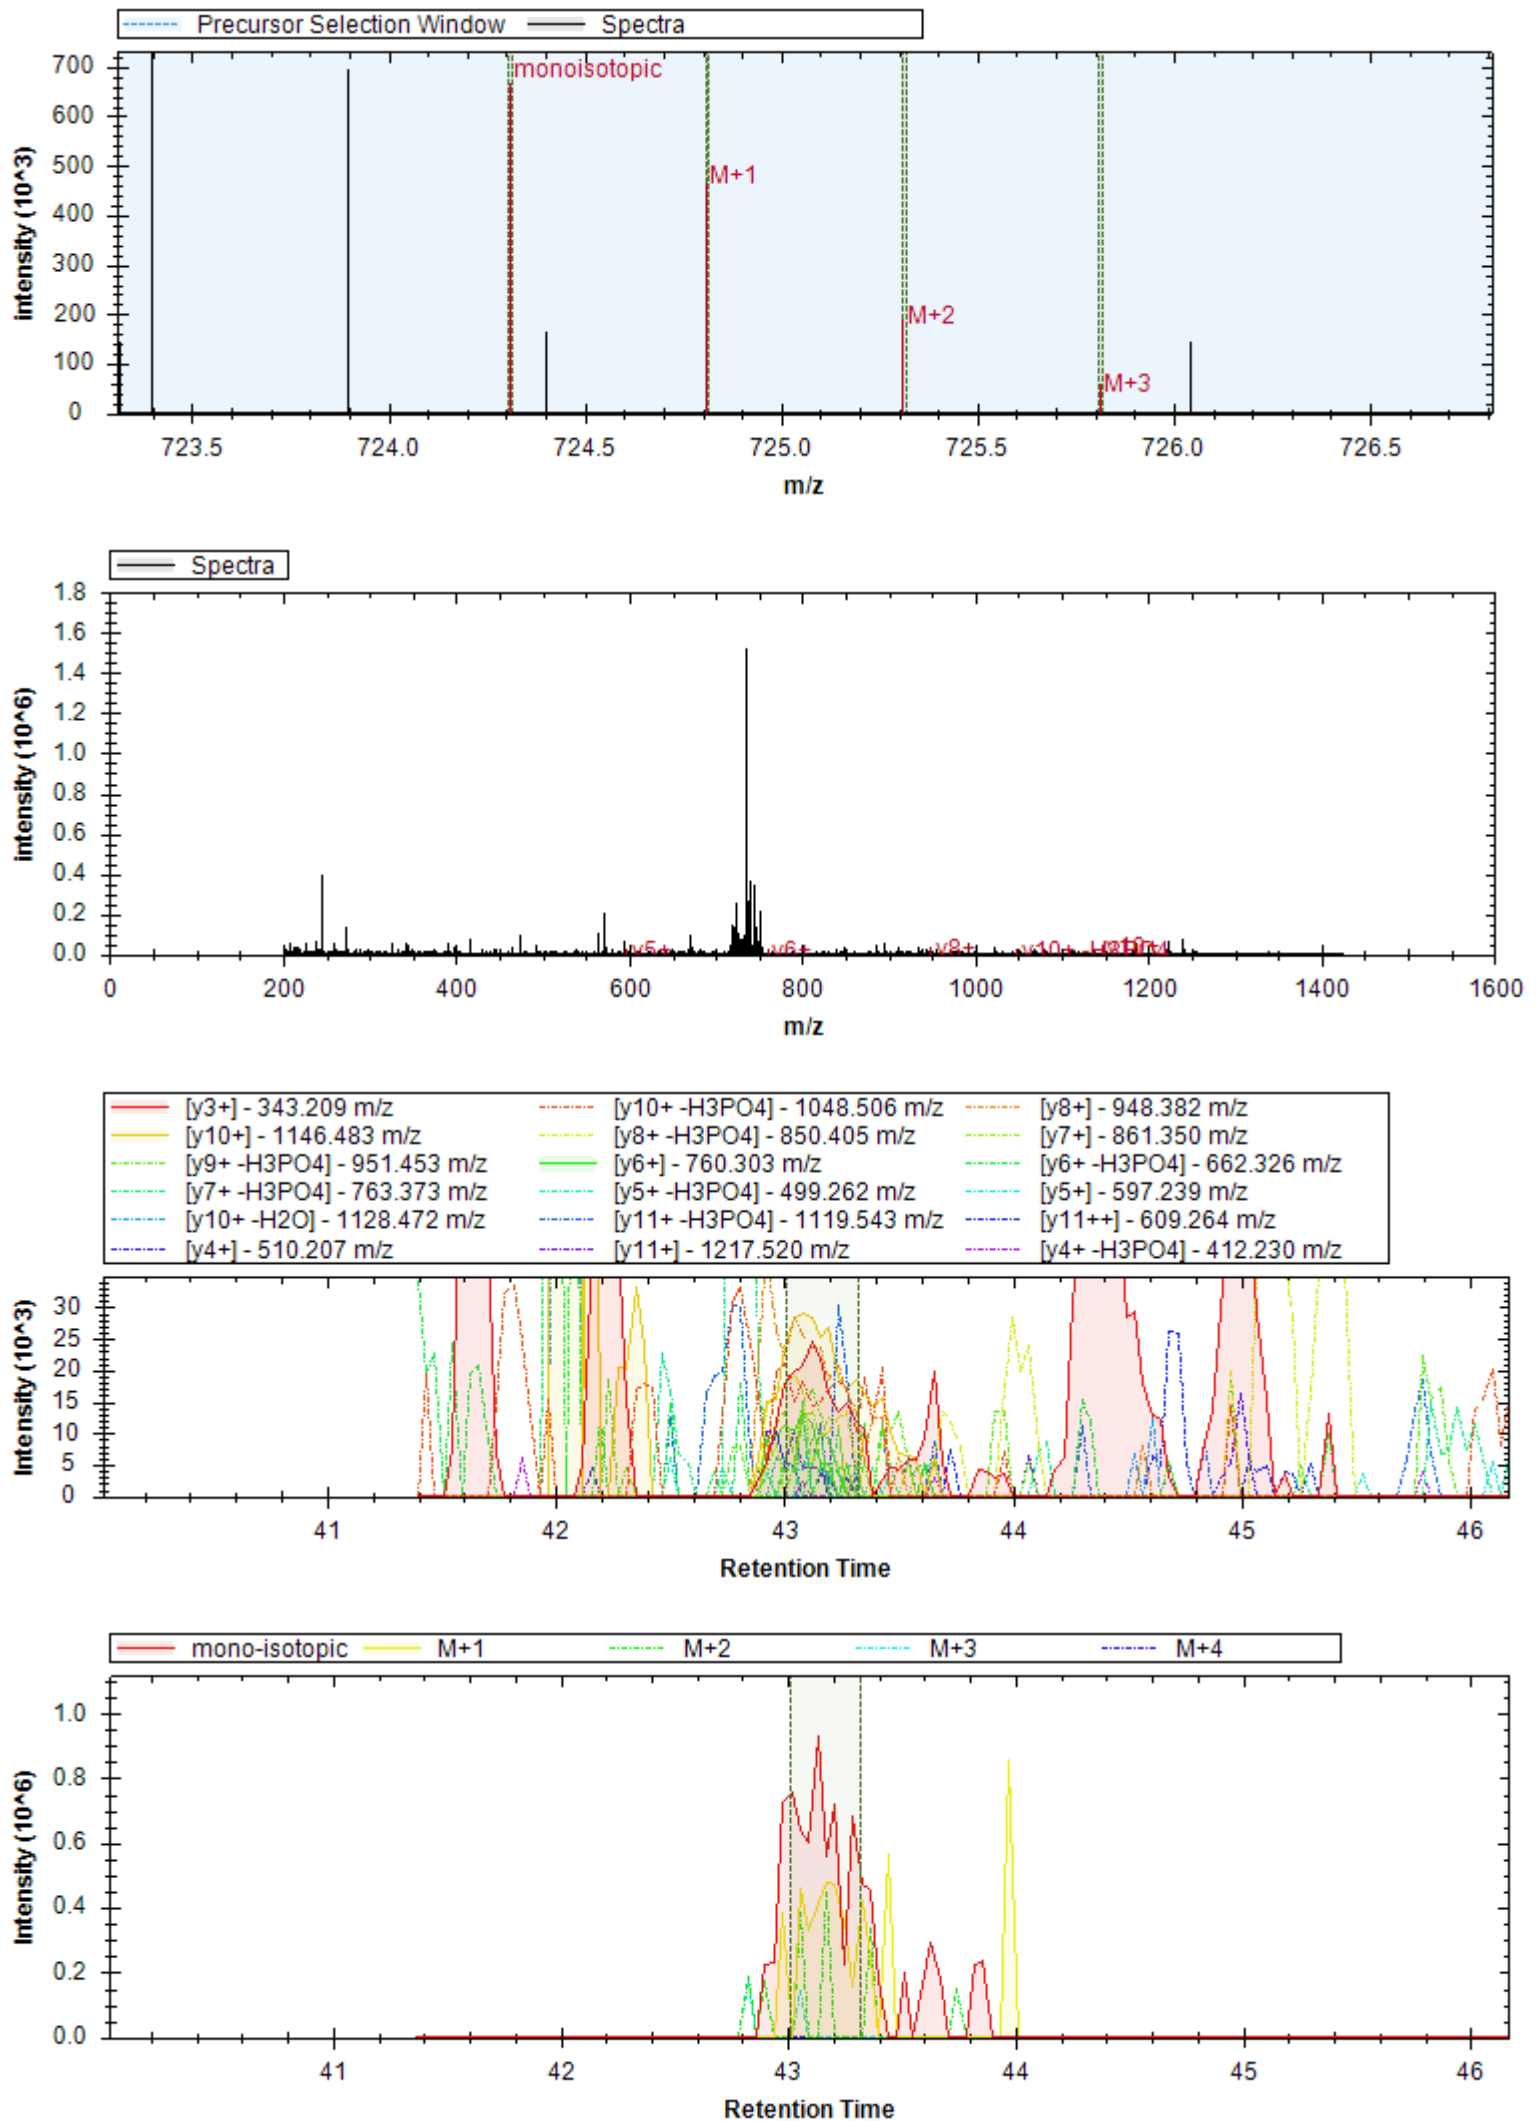

- | | | |
|-----------------------------|------------------------------|----------------------------|
| [y7+] - 671.347 m/z | [y10+ -H3PO4] - 894.443 m/z | [y4+] - 416.225 m/z |
| [y10+] - 992.420 m/z | [y10++] - 496.714 m/z | [b3+] - 308.124 m/z |
| [y11+ -H3PO4] - 981.475 m/z | [y12+ -H3PO4] - 1068.507 m/z | [y9+ -H3PO4] - 797.390 m/z |
| [y11++] - 540.230 m/z | [y11+] - 1079.452 m/z | [y7+ -H2O] - 653.337 m/z |
| [y8+ -H3PO4] - 740.369 m/z | [y12+] - 1166.484 m/z | [y10+ -H2O] - 1072.209 m/z |
| [b4+ -H2O] - 377.146 m/z | [y5+] - 517.273 m/z | [y10+ -NH3] - 975.393 m/z |
| [b4+] - 395.156 m/z | | |