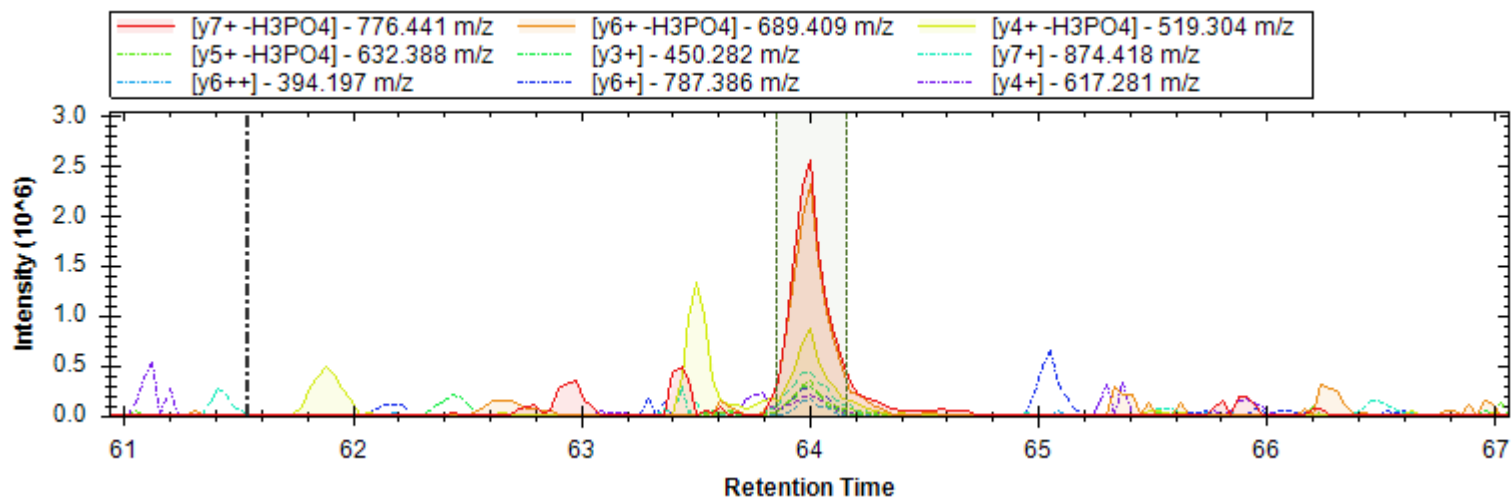

[y3+] - 369.225 m/z	[y13+] - 1329.532 m/z	[y10+] - 1058.415 m/z
[y9+] - 971.383 m/z	[y11+] - 1145.447 m/z	[y8+] - 884.351 m/z
[y10+ -H3PO4] - 960.438 m/z	[y13+ -H3PO4] - 1231.555 m/z	[y8+ -H3PO4] - 786.374 m/z
[y12+] - 1232.479 m/z	[y7+] - 797.319 m/z	[b5+] - 418.157 m/z
[b4+] - 361.135 m/z	[y14++] - 693.780 m/z	[y10+ -H2O] - 1138.204 m/z
[y16++] - 794.810 m/z		