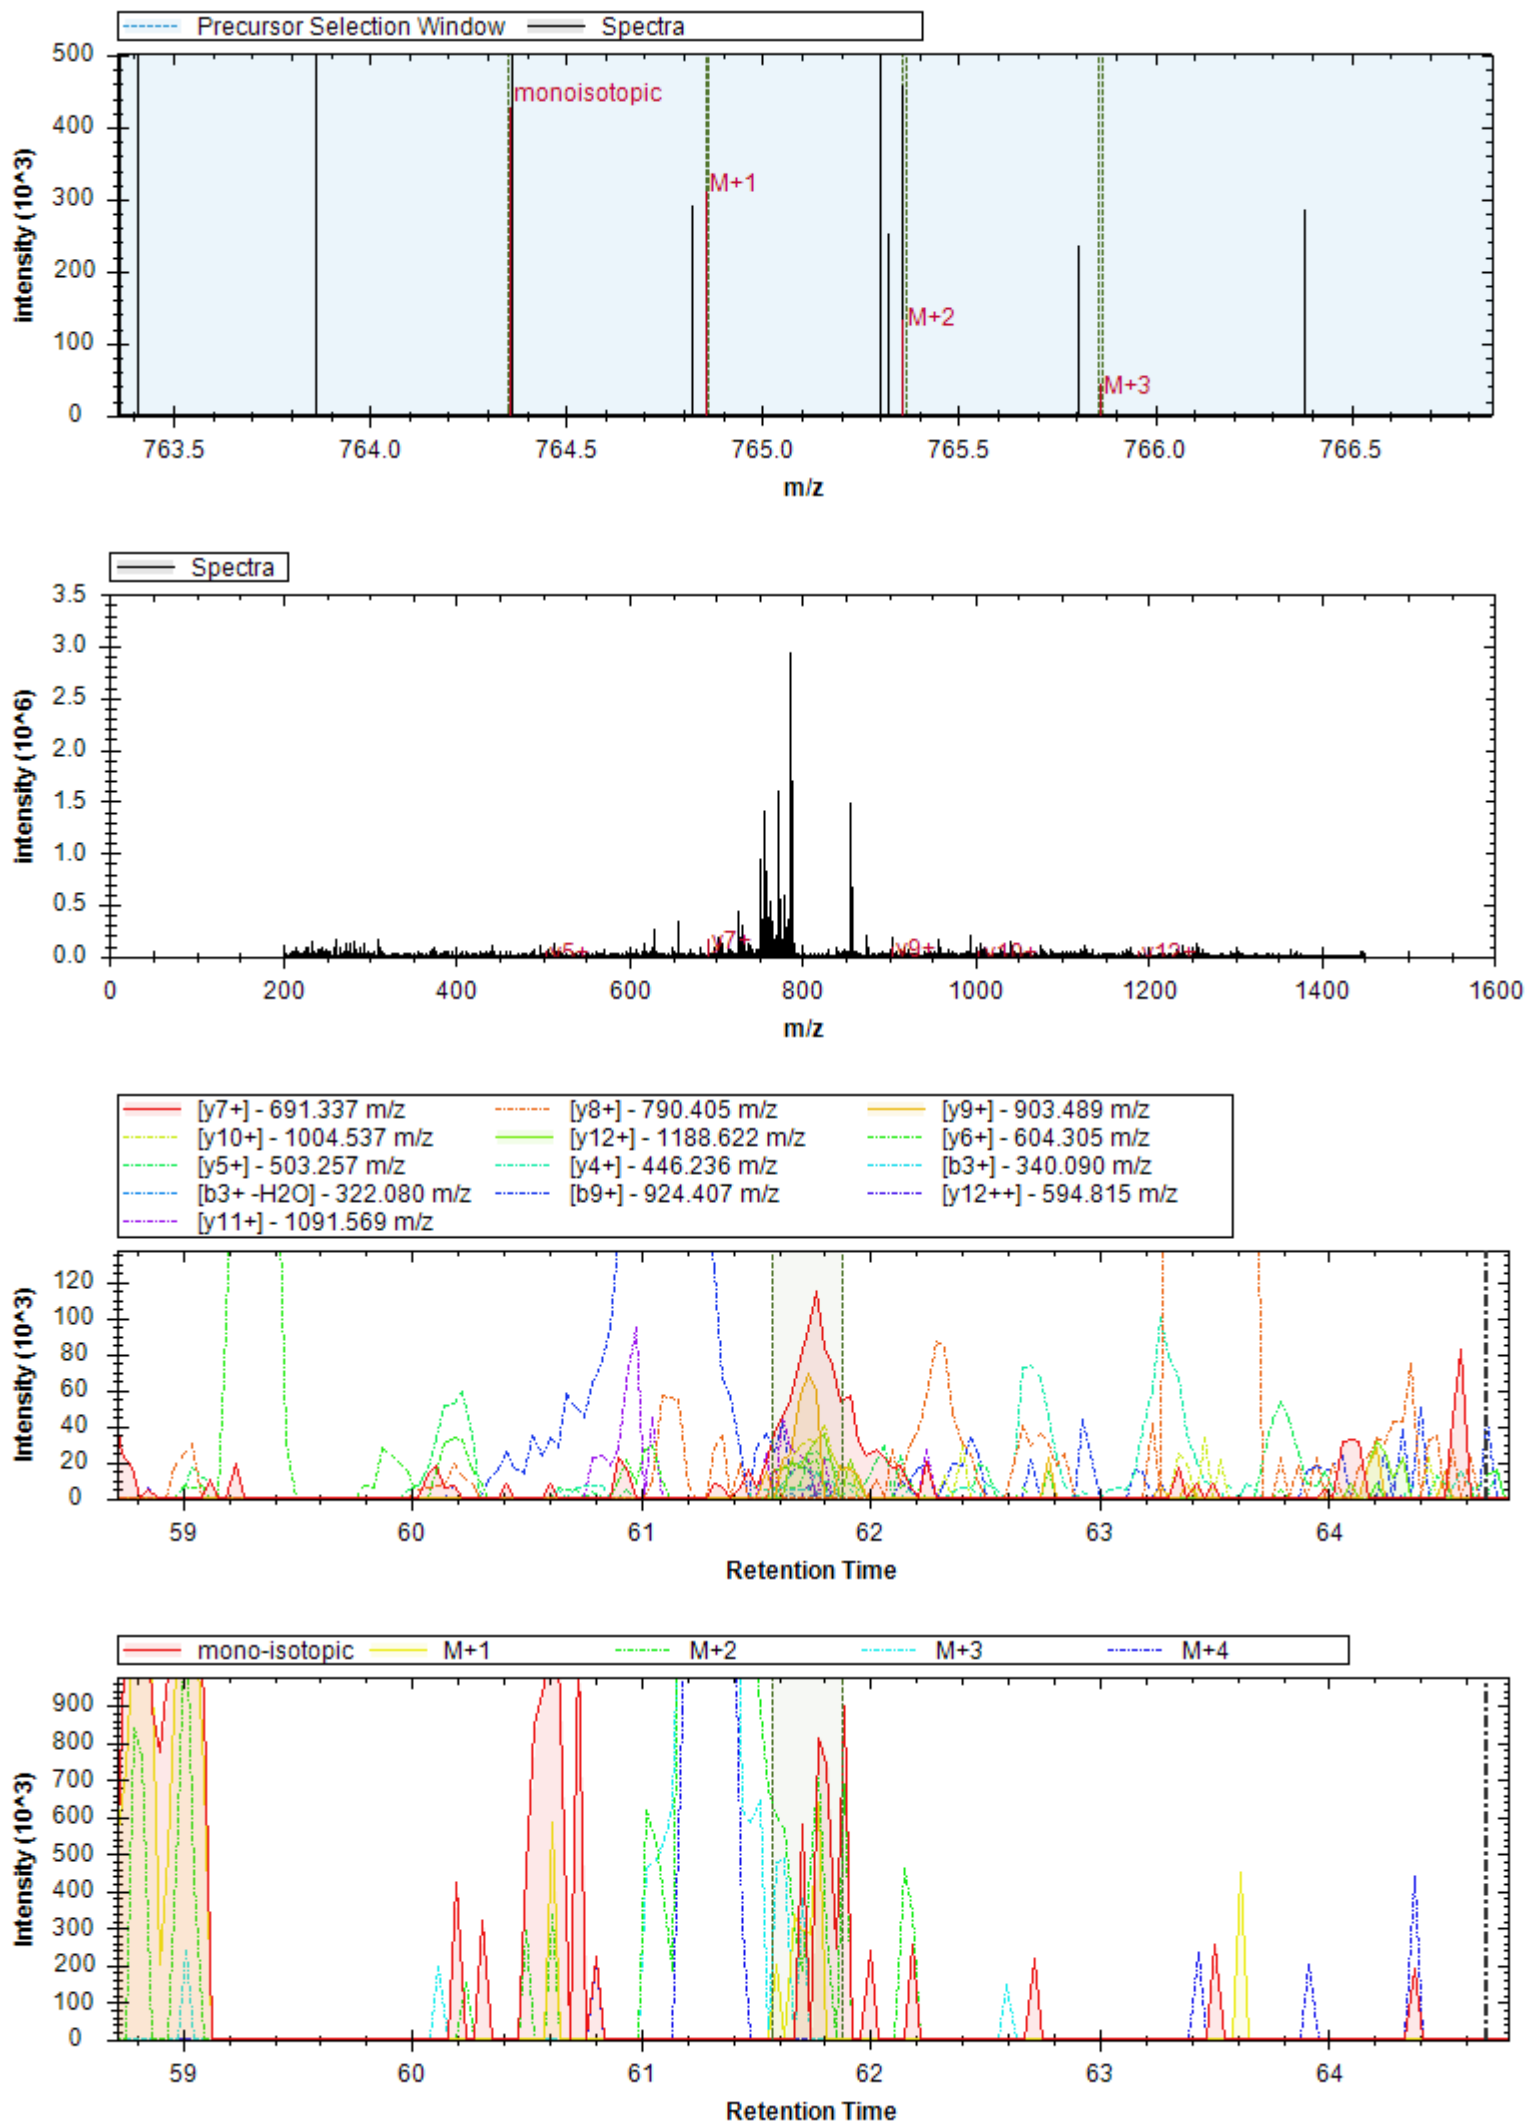

- | | | |
|-----------------------------|------------------------------|----------------------------|
| [y7+] - 671.347 m/z | [y10+ -H3PO4] - 894.443 m/z | [y4+] - 416.225 m/z |
| [y10+] - 992.420 m/z | [y10++] - 496.714 m/z | [b3+] - 308.124 m/z |
| [y11+ -H3PO4] - 981.475 m/z | [y12+ -H3PO4] - 1068.507 m/z | [y9+ -H3PO4] - 797.390 m/z |
| [y11++] - 540.230 m/z | [y11+] - 1079.452 m/z | [y7+ -H2O] - 653.337 m/z |
| [y8+ -H3PO4] - 740.369 m/z | [y12+] - 1166.484 m/z | [y10+ -H2O] - 1072.209 m/z |
| [b4+ -H2O] - 377.146 m/z | [y5+] - 517.273 m/z | [y10+ -NH3] - 975.393 m/z |
| [b4+] - 395.156 m/z | | |