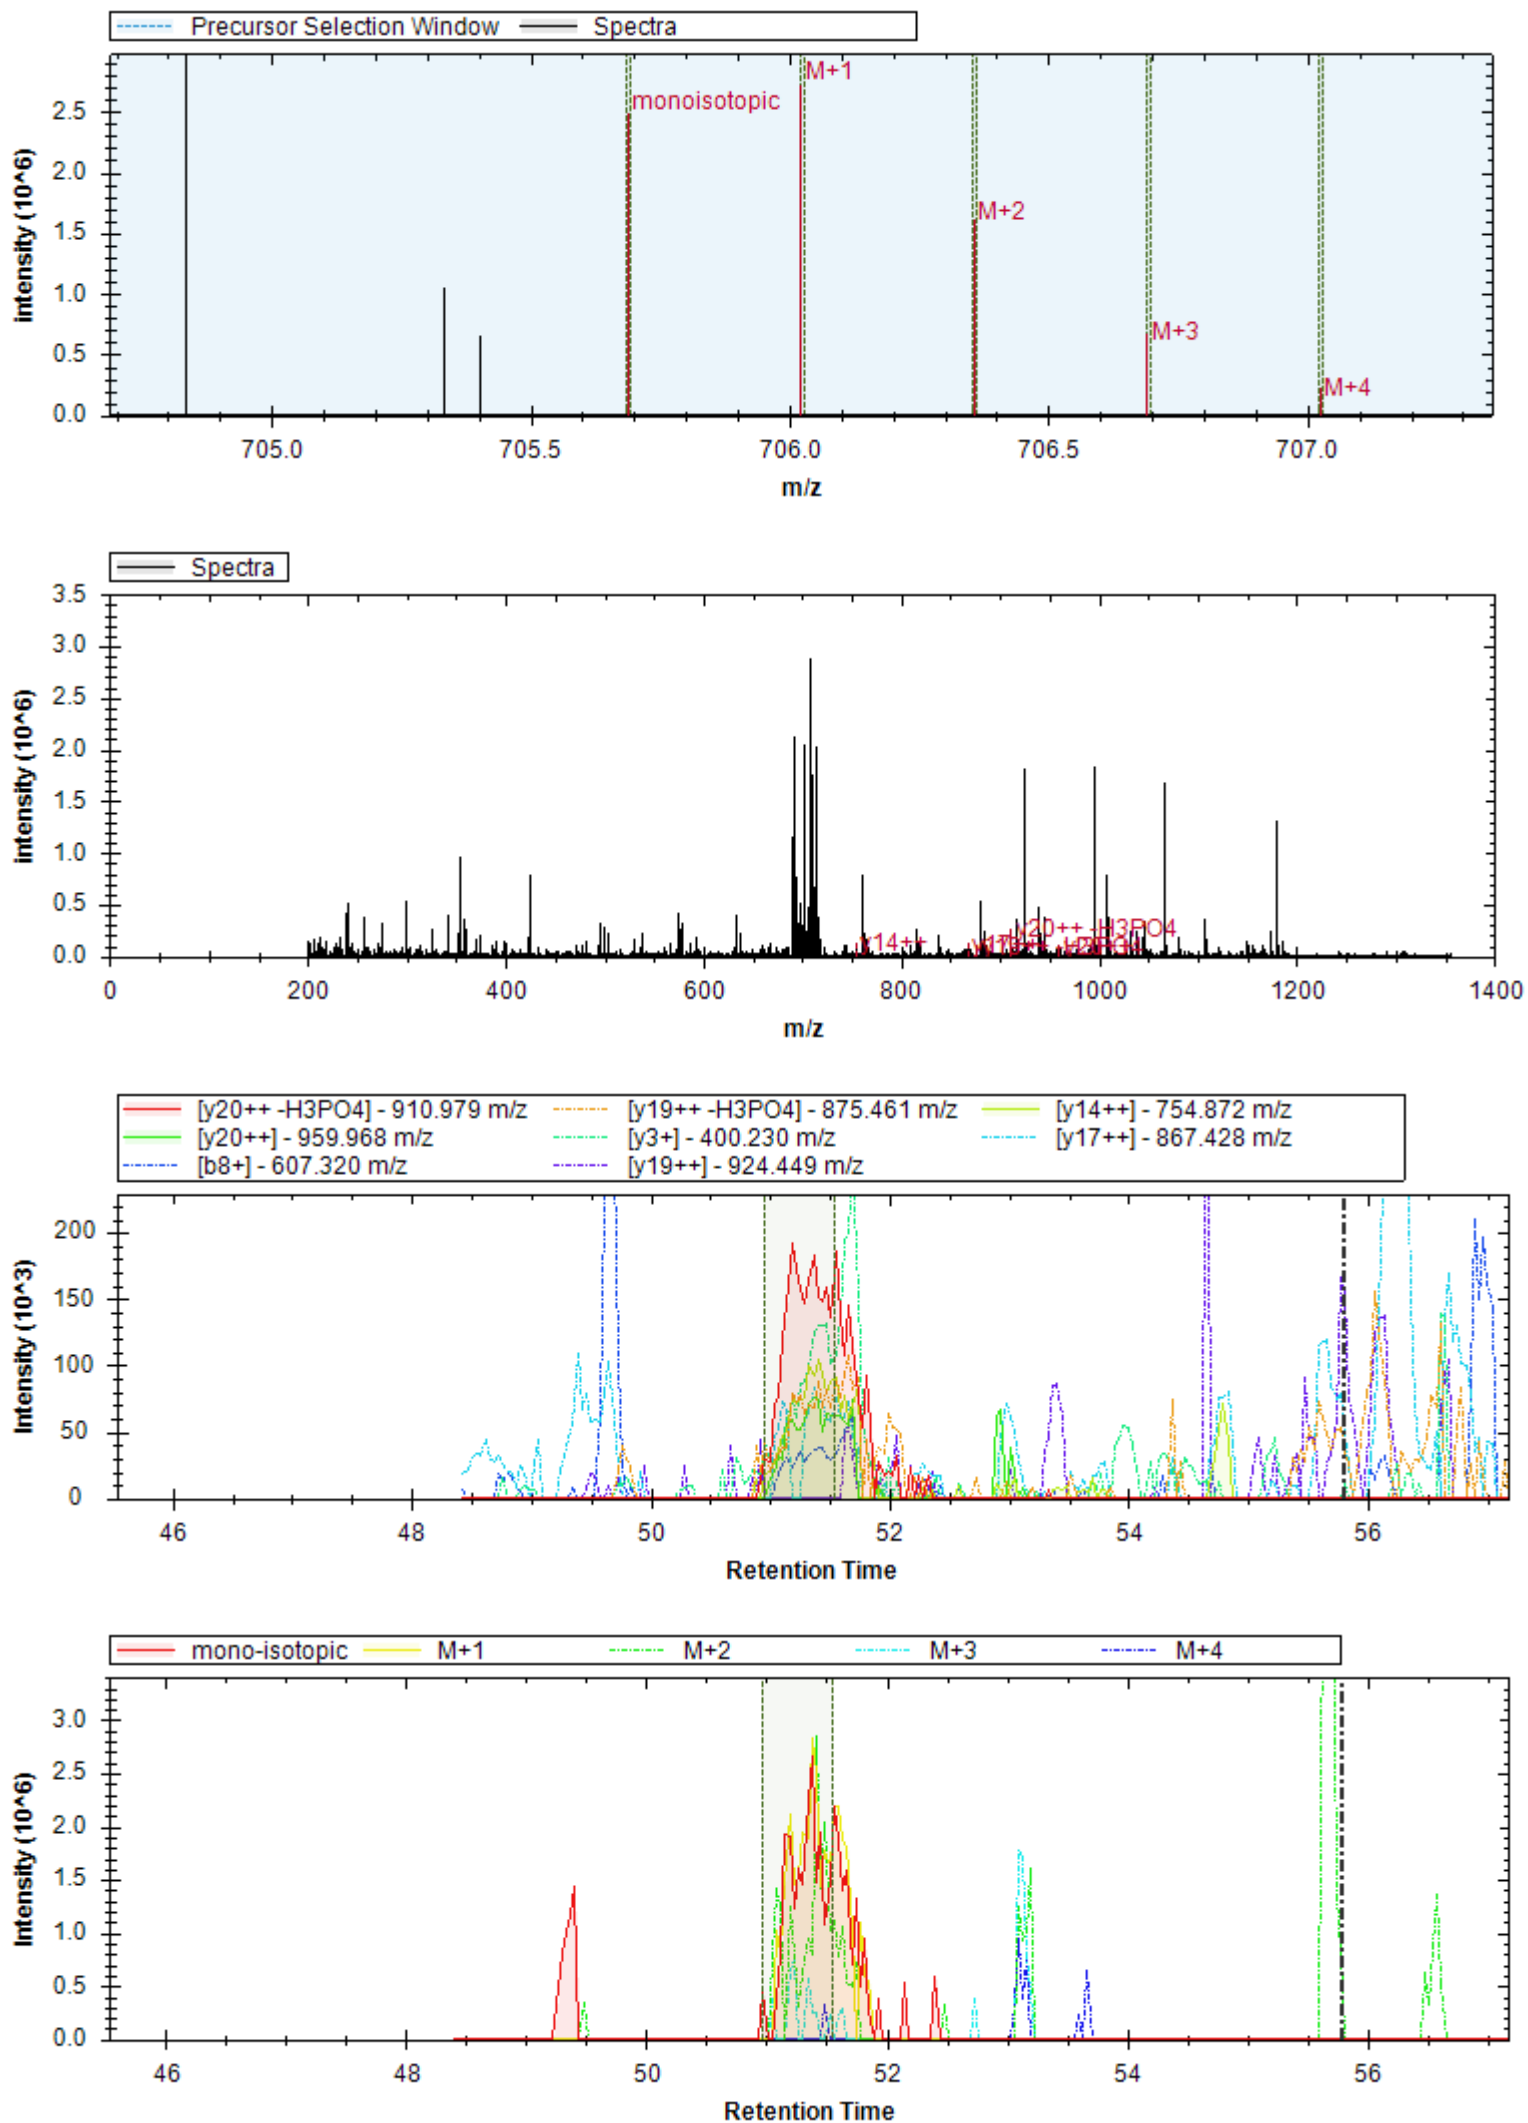

[b6+ -H3PO4] - 636.419 m/z	[y14++ -H3PO4] - 729.943 m/z	[y13++ -H3PO4] - 694.425 m/z
[y9++] - 461.772 m/z	[y9+] - 922.536 m/z	[y5+] - 513.303 m/z
[y12++ -H3PO4] - 637.883 m/z	[y6+] - 600.335 m/z	[y10++] - 552.278 m/z
[y14++] - 778.932 m/z	[y13++] - 743.413 m/z	[b6+] - 734.396 m/z
[y8+] - 825.483 m/z	[y6+ -H2O] - 582.325 m/z	[y3+] - 345.213 m/z
[y9+ -H2O] - 904.525 m/z	[y5+ -H2O] - 495.293 m/z	[y7+] - 728.430 m/z
[y12++] - 686.871 m/z	[y14++ -H2O] - 769.926 m/z	[y3+ -H2O] - 327.203 m/z
[y8++] - 413.245 m/z	[b10++] - 572.318 m/z	[b10++ -H3PO4] - 523.330 m/z