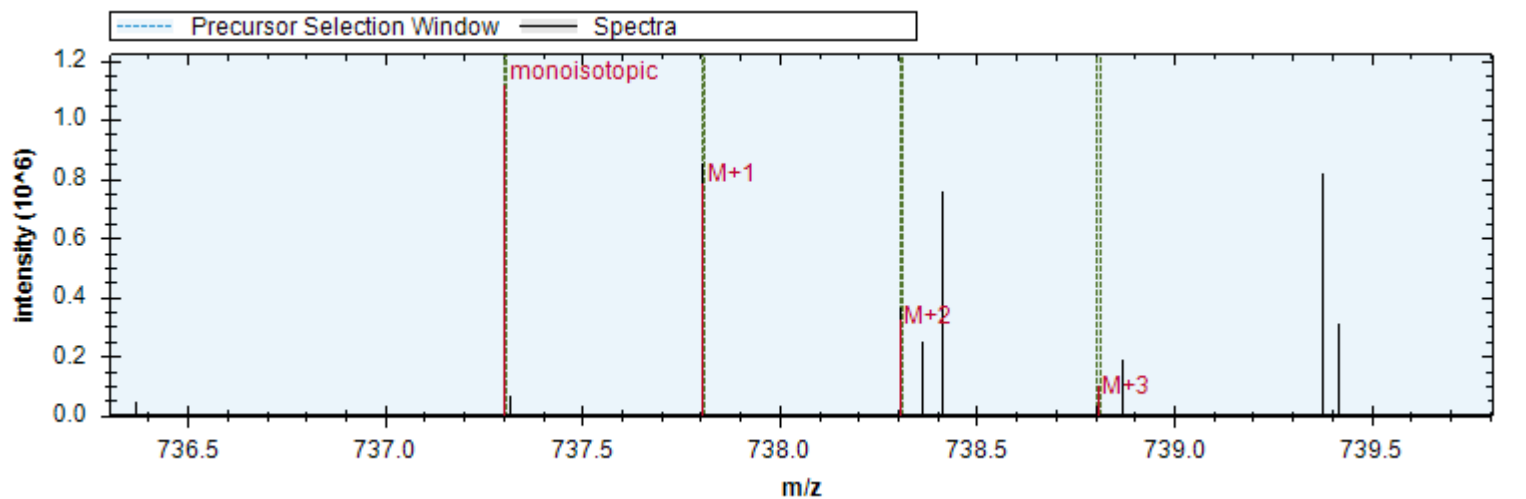

[y7+] - 671.347 m/z	[y4+] - 416.225 m/z	[y10+ - H₂O] - 894.443 m/z
[y10+] - 912.453 m/z	[b3+] - 308.124 m/z	[y11+ - H₃PO₄] - 981.475 m/z
[y12+ - H₃PO₄] - 1068.507 m/z	[y9+ - H₂O] - 797.390 m/z	[b5+ - H₃PO₄] - 464.178 m/z
[b5+ - H₂O] - 641.944 m/z	[b4+ - H₂O] - 377.146 m/z	[y5+] - 517.273 m/z
[y7+ - H₂O] - 653.337 m/z	[b8+ - H₂O] - 883.050 m/z	[y6+] - 574.294 m/z
[y8+ - H₂O] - 740.369 m/z	[y4+ - NH₃] - 399.199 m/z	[y12+] - 1166.484 m/z
[b4+] - 395.156 m/z