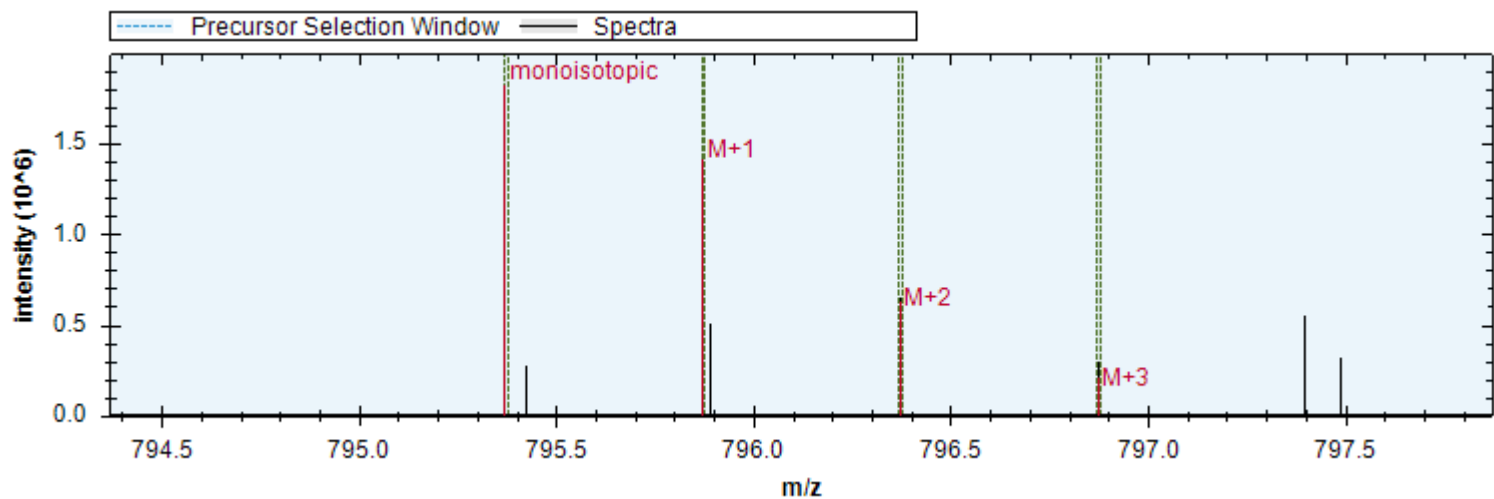

[y18++ -H3PO4] - 914.454 m/z	[y19++ -H3PO4] - 949.972 m/z	[y20++ -H3PO4] - 1031.504 m/z
[y5+] - 583.295 m/z	[y21++ -H3PO4] - 1075.020 m/z	[b3+ -H2O] - 346.176 m/z
[b14+ -H3PO4] - 1346.649 m/z	[y6+] - 720.354 m/z	[y4+] - 446.236 m/z
[b3+] - 364.187 m/z	[y8+] - 916.475 m/z	[y6++] - 360.681 m/z
[b7+] - 705.368 m/z	[y3+] - 375.199 m/z	[y20++] - 1080.492 m/z
[y17++ -H3PO4] - 885.943 m/z	[y10+ -H3PO4] - 1042.518 m/z	[b11+] - 1149.569 m/z
[y18++] - 963.442 m/z	[b12+] - 1220.606 m/z	[y19++] - 998.961 m/z
[y7+] - 819.422 m/z	[y21++] - 1124.008 m/z	[y20+++] - 720.664 m/z
[b13+] - 1277.627 m/z		