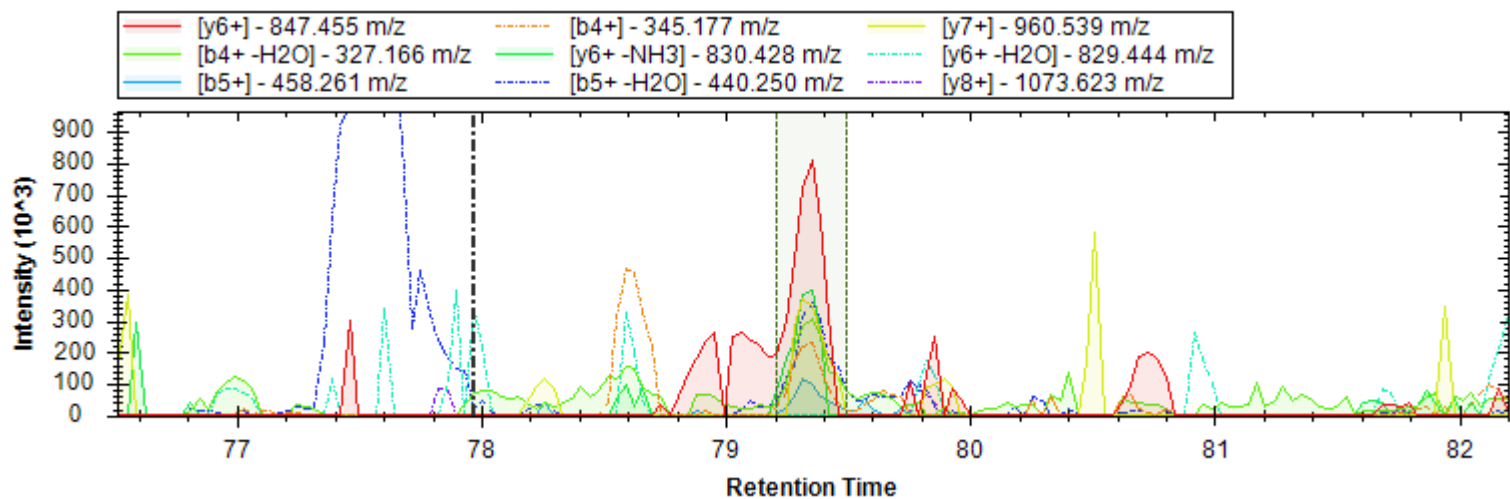

- | | | |
|----------------------------|----------------------------|--------------------------|
| [y4+] - 459.256 m/z | [b6+ -H3PO4] - 632.315 m/z | [b6+] - 730.292 m/z |
| [b4+ -H3PO4] - 420.235 m/z | [y6+] - 671.336 m/z | [y4+ -NH3] - 442.230 m/z |
| [y4+ -H2O] - 441.246 m/z | [b8+ -H3PO4] - 843.411 m/z | [y3+] - 362.203 m/z |
| [b4+ -H2O] - 598.002 m/z | [y7+ -H3PO4] - 740.357 m/z | [b8+] - 941.388 m/z |
| [b9+ -H3PO4] - 944.458 m/z | [y8+ -H3PO4] - 837.410 m/z | |