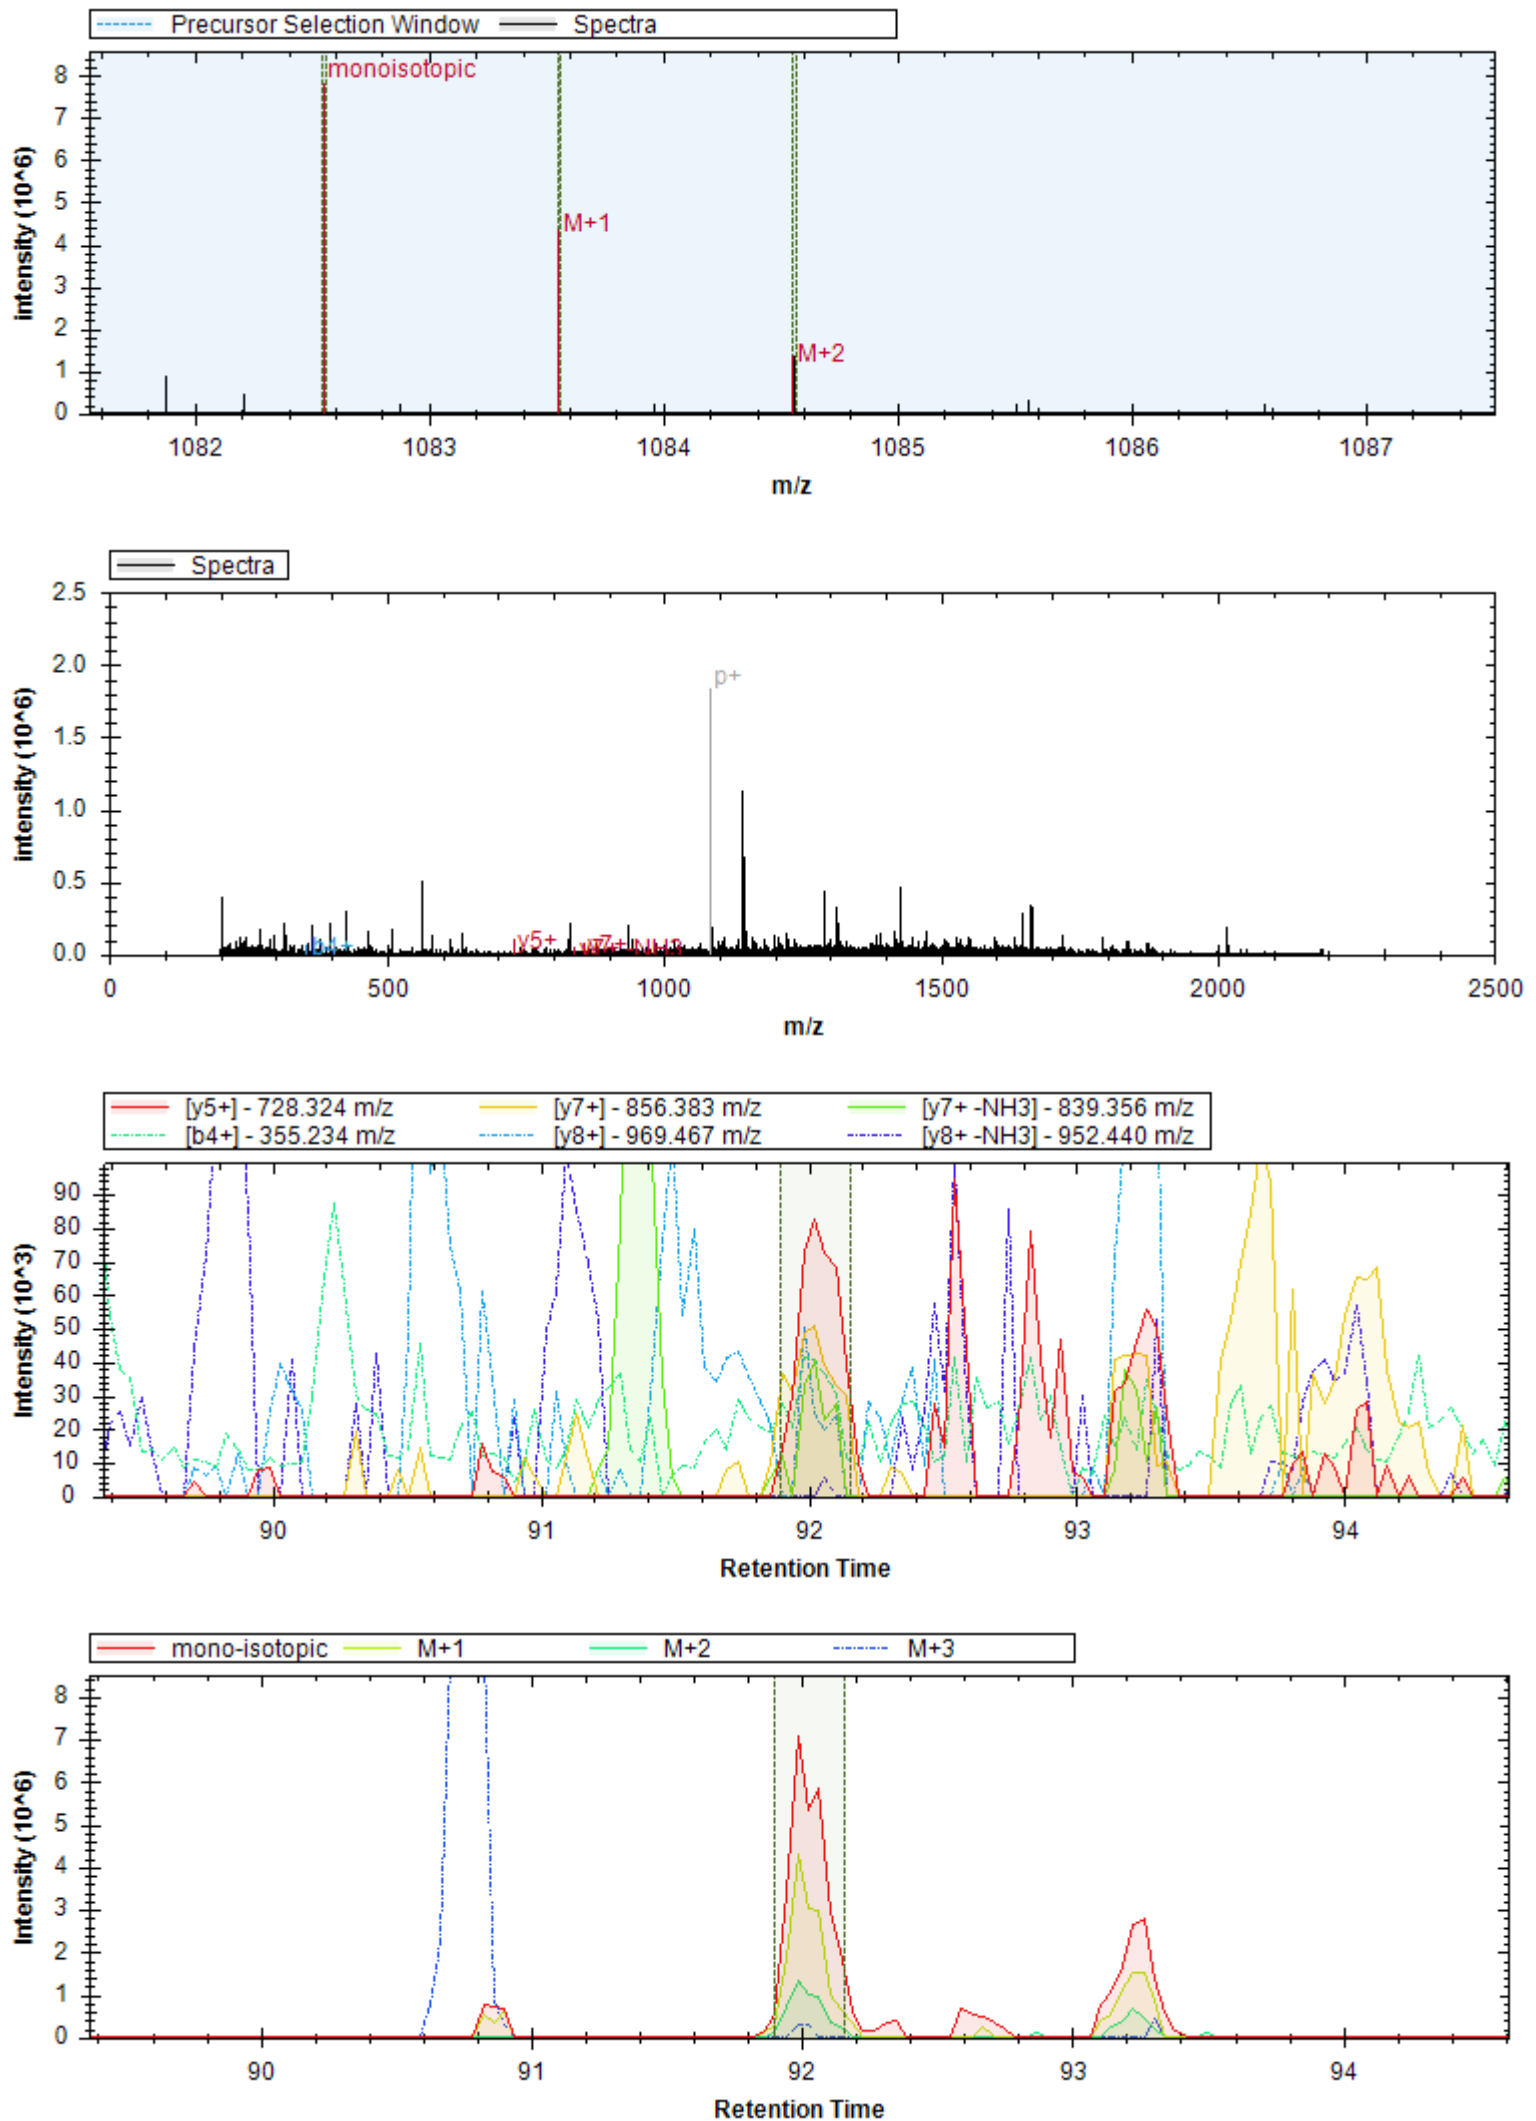

- | | | |
|-------------------------------|-------------------------------|------------------------------|
| [y20++ -H3PO4] - 1065.047 m/z | [y8+] - 959.460 m/z | [y8+ -H3PO4] - 861.483 m/z |
| [y19++ -H3PO4] - 1014.523 m/z | [y20++] - 1114.036 m/z | [y13+ -H3PO4] - 1426.769 m/z |
| [y4+] - 501.303 m/z | [y22++ -H3PO4] - 1143.092 m/z | [y22++] - 1192.081 m/z |
| [y13++] - 762.877 m/z | [y13+] - 1524.746 m/z | [y16++ -H3PO4] - 871.478 m/z |
| [y19++] - 1063.512 m/z | [b5+] - 398.240 m/z | [y21++] - 1163.570 m/z |
| [y7+ -H3PO4] - 764.430 m/z | [y8+ -H2O] - 941.449 m/z | [y8++] - 480.234 m/z |
| [y18++] - 1035.001 m/z | [y23++] - 1241.615 m/z | [y16++] - 920.466 m/z |
| [y12++ -H3PO4] - 665.362 m/z | [y17++] - 977.980 m/z | [b6+] - 499.288 m/z |
| [y15+ -H3PO4] - 1628.864 m/z | | |