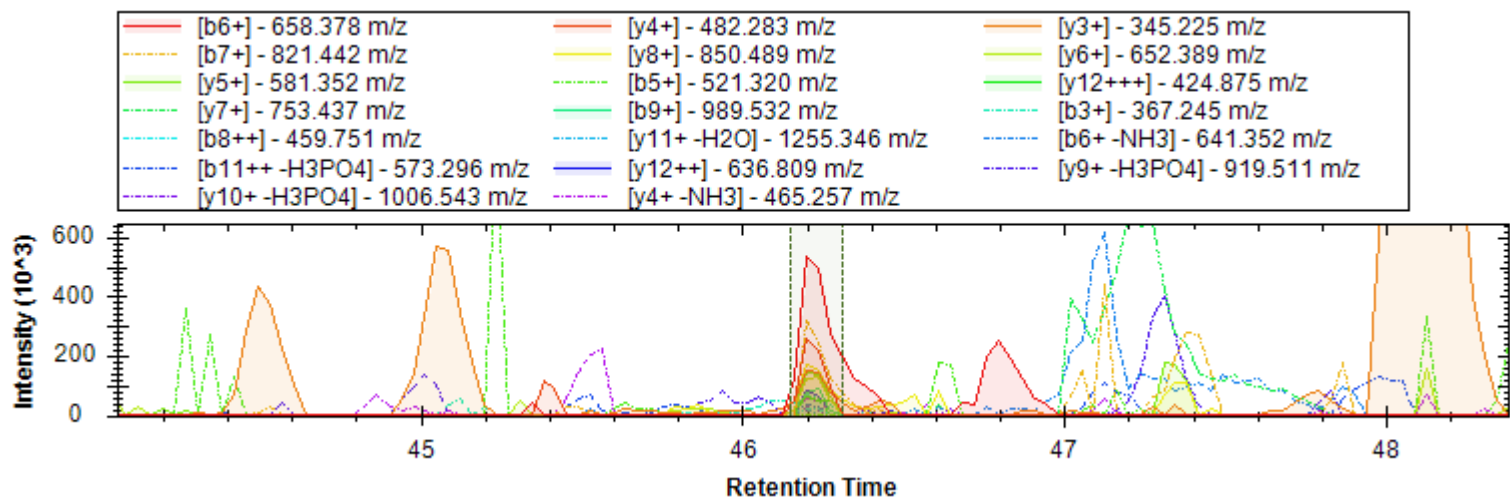

[y3+] - 369.225 m/z	[y13+] - 1329.532 m/z	[y10+] - 1058.415 m/z
[y9+] - 971.383 m/z	[y11+] - 1145.447 m/z	[y8+] - 884.351 m/z
[y10+ -H3PO4] - 960.438 m/z	[y13+ -H3PO4] - 1231.555 m/z	[y8+ -H3PO4] - 786.374 m/z
[y12+] - 1232.479 m/z	[y7+] - 797.319 m/z	[b5+] - 418.157 m/z
[b4+] - 361.135 m/z	[y14++] - 693.780 m/z	[y10+ -H2O] - 1138.204 m/z
[y16++] - 794.810 m/z		