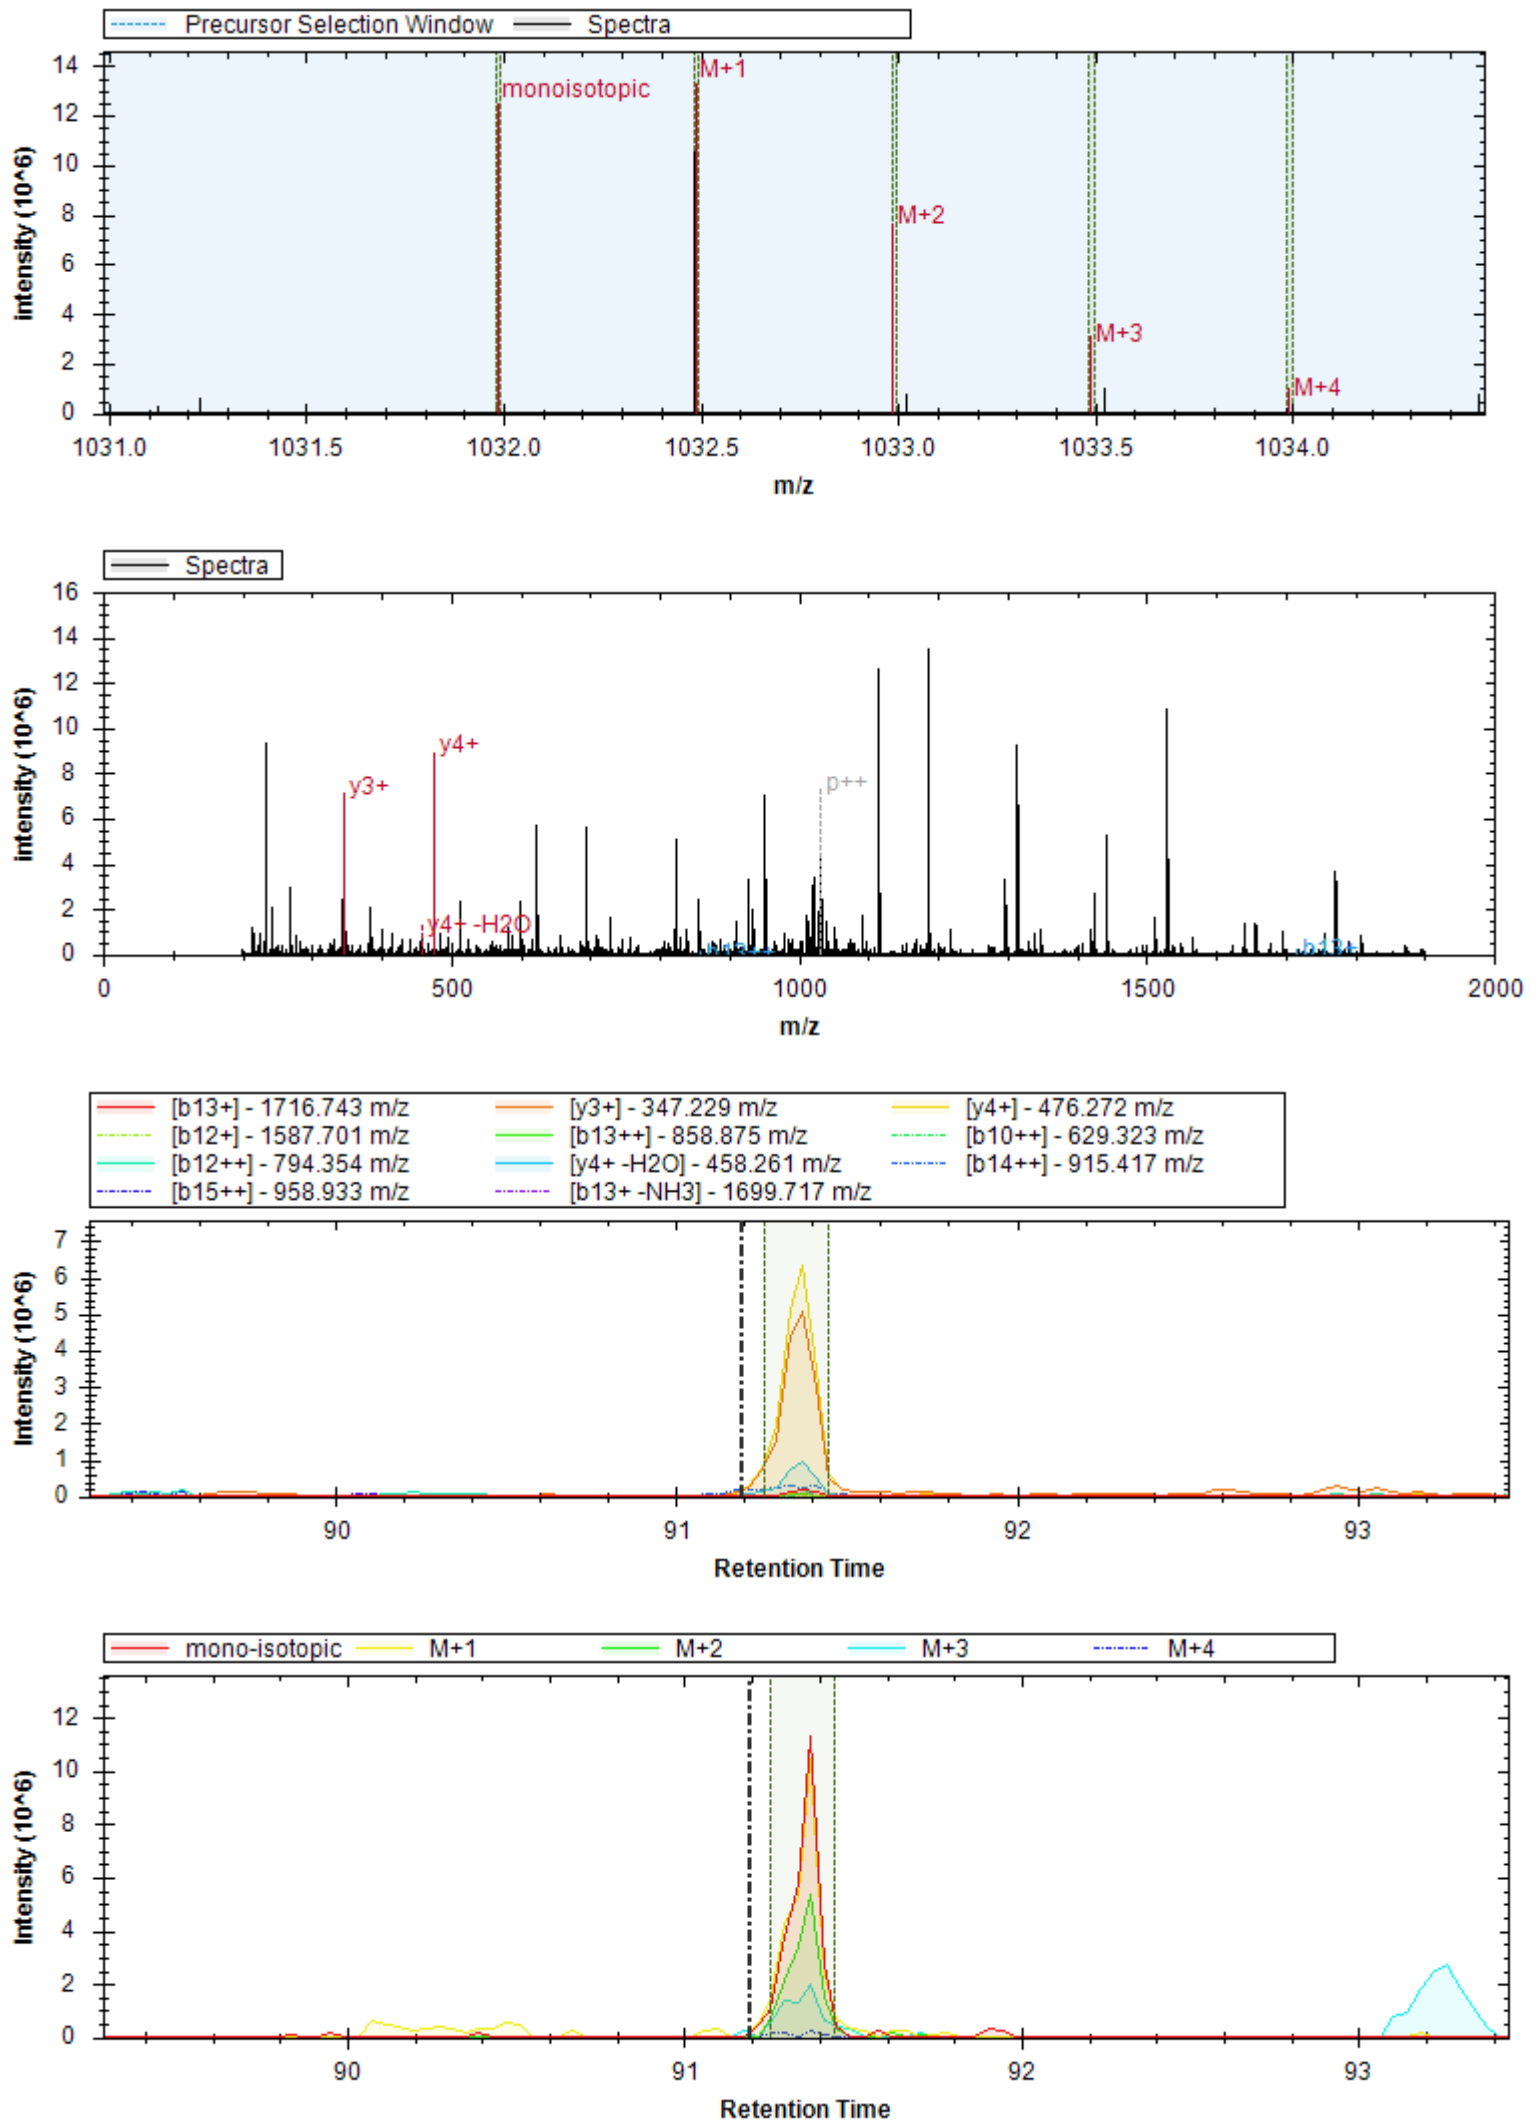

- | | | |
|-------------------------------|-------------------------------|------------------------------|
| [y20++ -H3PO4] - 1065.047 m/z | [y8+] - 959.460 m/z | [y8+ -H3PO4] - 861.483 m/z |
| [y19++ -H3PO4] - 1014.523 m/z | [y20++] - 1114.036 m/z | [y13+ -H3PO4] - 1426.769 m/z |
| [y4+] - 501.303 m/z | [y22++ -H3PO4] - 1143.092 m/z | [y22++] - 1192.081 m/z |
| [y13++] - 762.877 m/z | [y13+] - 1524.746 m/z | [y16++ -H3PO4] - 871.478 m/z |
| [y19++] - 1063.512 m/z | [b5+] - 398.240 m/z | [y21++] - 1163.570 m/z |
| [y7+ -H3PO4] - 764.430 m/z | [y8+ -H2O] - 941.449 m/z | [y8++] - 480.234 m/z |
| [y18++] - 1035.001 m/z | [y23++] - 1241.615 m/z | [y16++] - 920.466 m/z |
| [y12++ -H3PO4] - 665.362 m/z | [y17++] - 977.980 m/z | [b6+] - 499.288 m/z |
| [y15+ -H3PO4] - 1628.864 m/z | | |