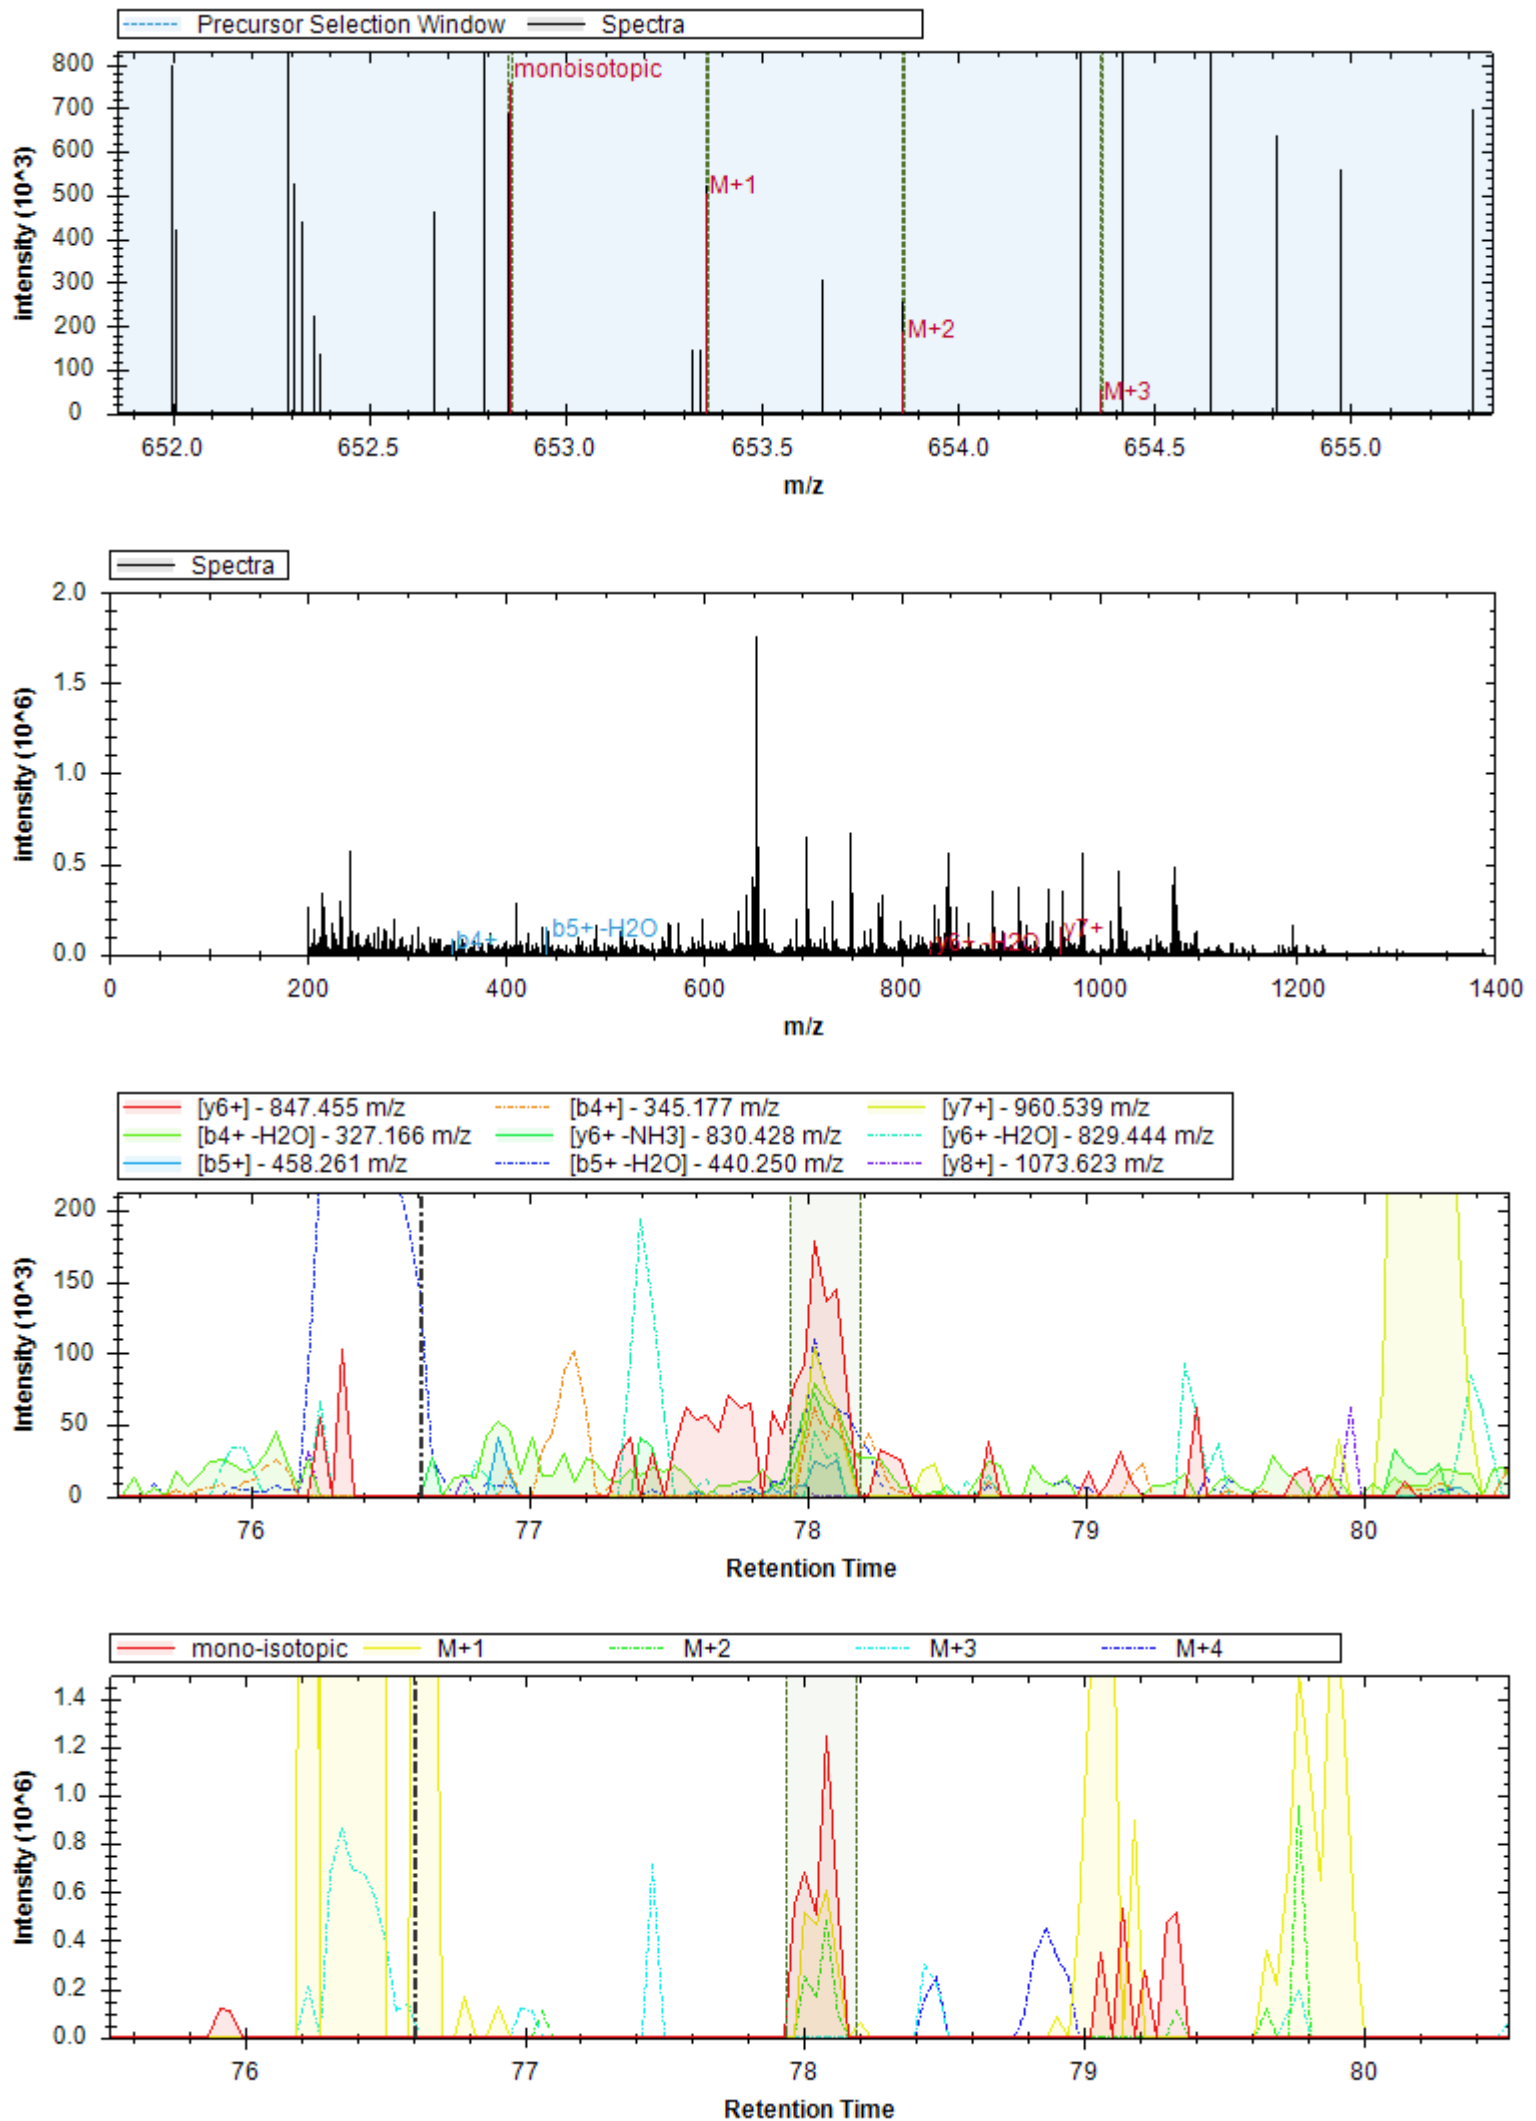

[b6+ -H3PO4] - 636.419 m/z	[y14++ -H3PO4] - 729.943 m/z	[y13++ -H3PO4] - 694.425 m/z
[y9++] - 461.772 m/z	[y9+] - 922.536 m/z	[y5+] - 513.303 m/z
[y12++ -H3PO4] - 637.883 m/z	[y6+] - 600.335 m/z	[y10++] - 552.278 m/z
[y14++] - 778.932 m/z	[y13++] - 743.413 m/z	[b6+] - 734.396 m/z
[y8+] - 825.483 m/z	[y6+ -H2O] - 582.325 m/z	[y3+] - 345.213 m/z
[y9+ -H2O] - 904.525 m/z	[y5+ -H2O] - 495.293 m/z	[y7+] - 728.430 m/z
[y12++] - 686.871 m/z	[y14++ -H2O] - 769.926 m/z	[y3+ -H2O] - 327.203 m/z
[y8++] - 413.245 m/z	[b10++] - 572.318 m/z	[b10++ -H3PO4] - 523.330 m/z