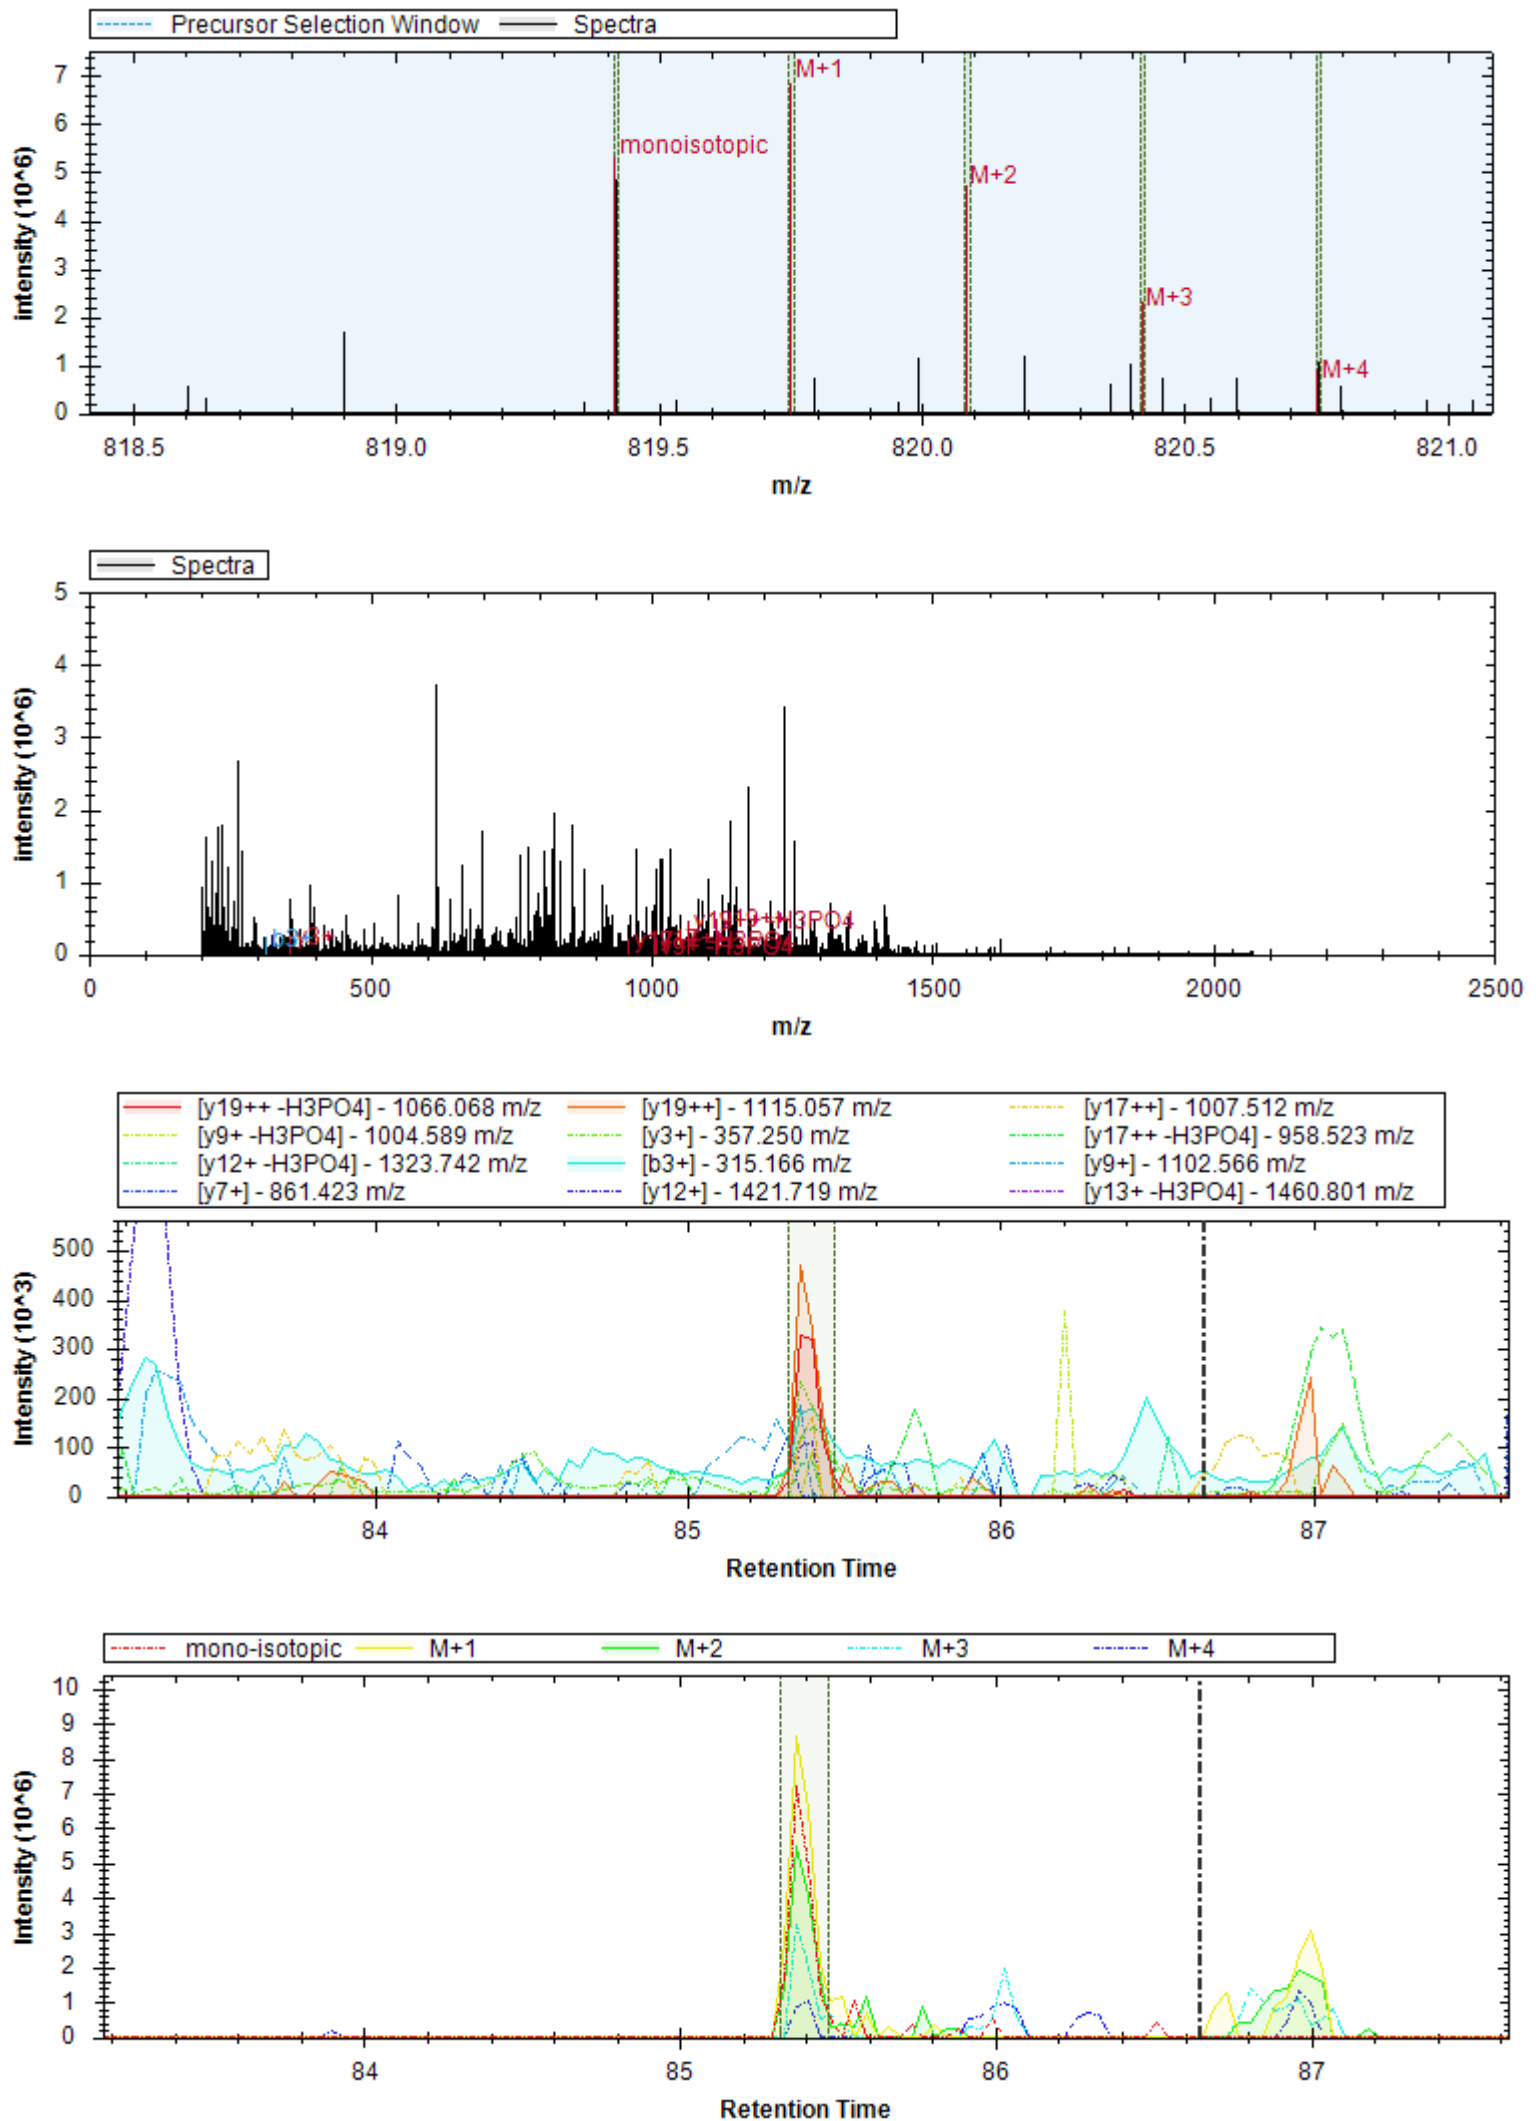

- | | | |
|----------------------------|------------------------------|------------------------------|
| [b11+] - 1102.456 m/z | [y6+] - 639.346 m/z | [y4+] - 443.225 m/z |
| [y12++] - 617.315 m/z | [y12++ -H2O] - 608.309 m/z | [y13++ -H3PO4] - 651.826 m/z |
| [b9+ -H2O] - 888.325 m/z | [y4+ -H2O] - 425.214 m/z | [y10++] - 518.265 m/z |
| [y9+] - 898.463 m/z | [y10+] - 1035.522 m/z | [b13++] - 670.785 m/z |
| [b12++] - 620.261 m/z | [b11+ -H3PO4] - 1004.480 m/z | [y7+] - 740.394 m/z |
| [b11+ -H2O] - 1084.446 m/z | [b9+] - 906.335 m/z | [y6+ -H2O] - 621.336 m/z |
| [b8+] - 805.288 m/z | [y9+ -H2O] - 880.452 m/z | |