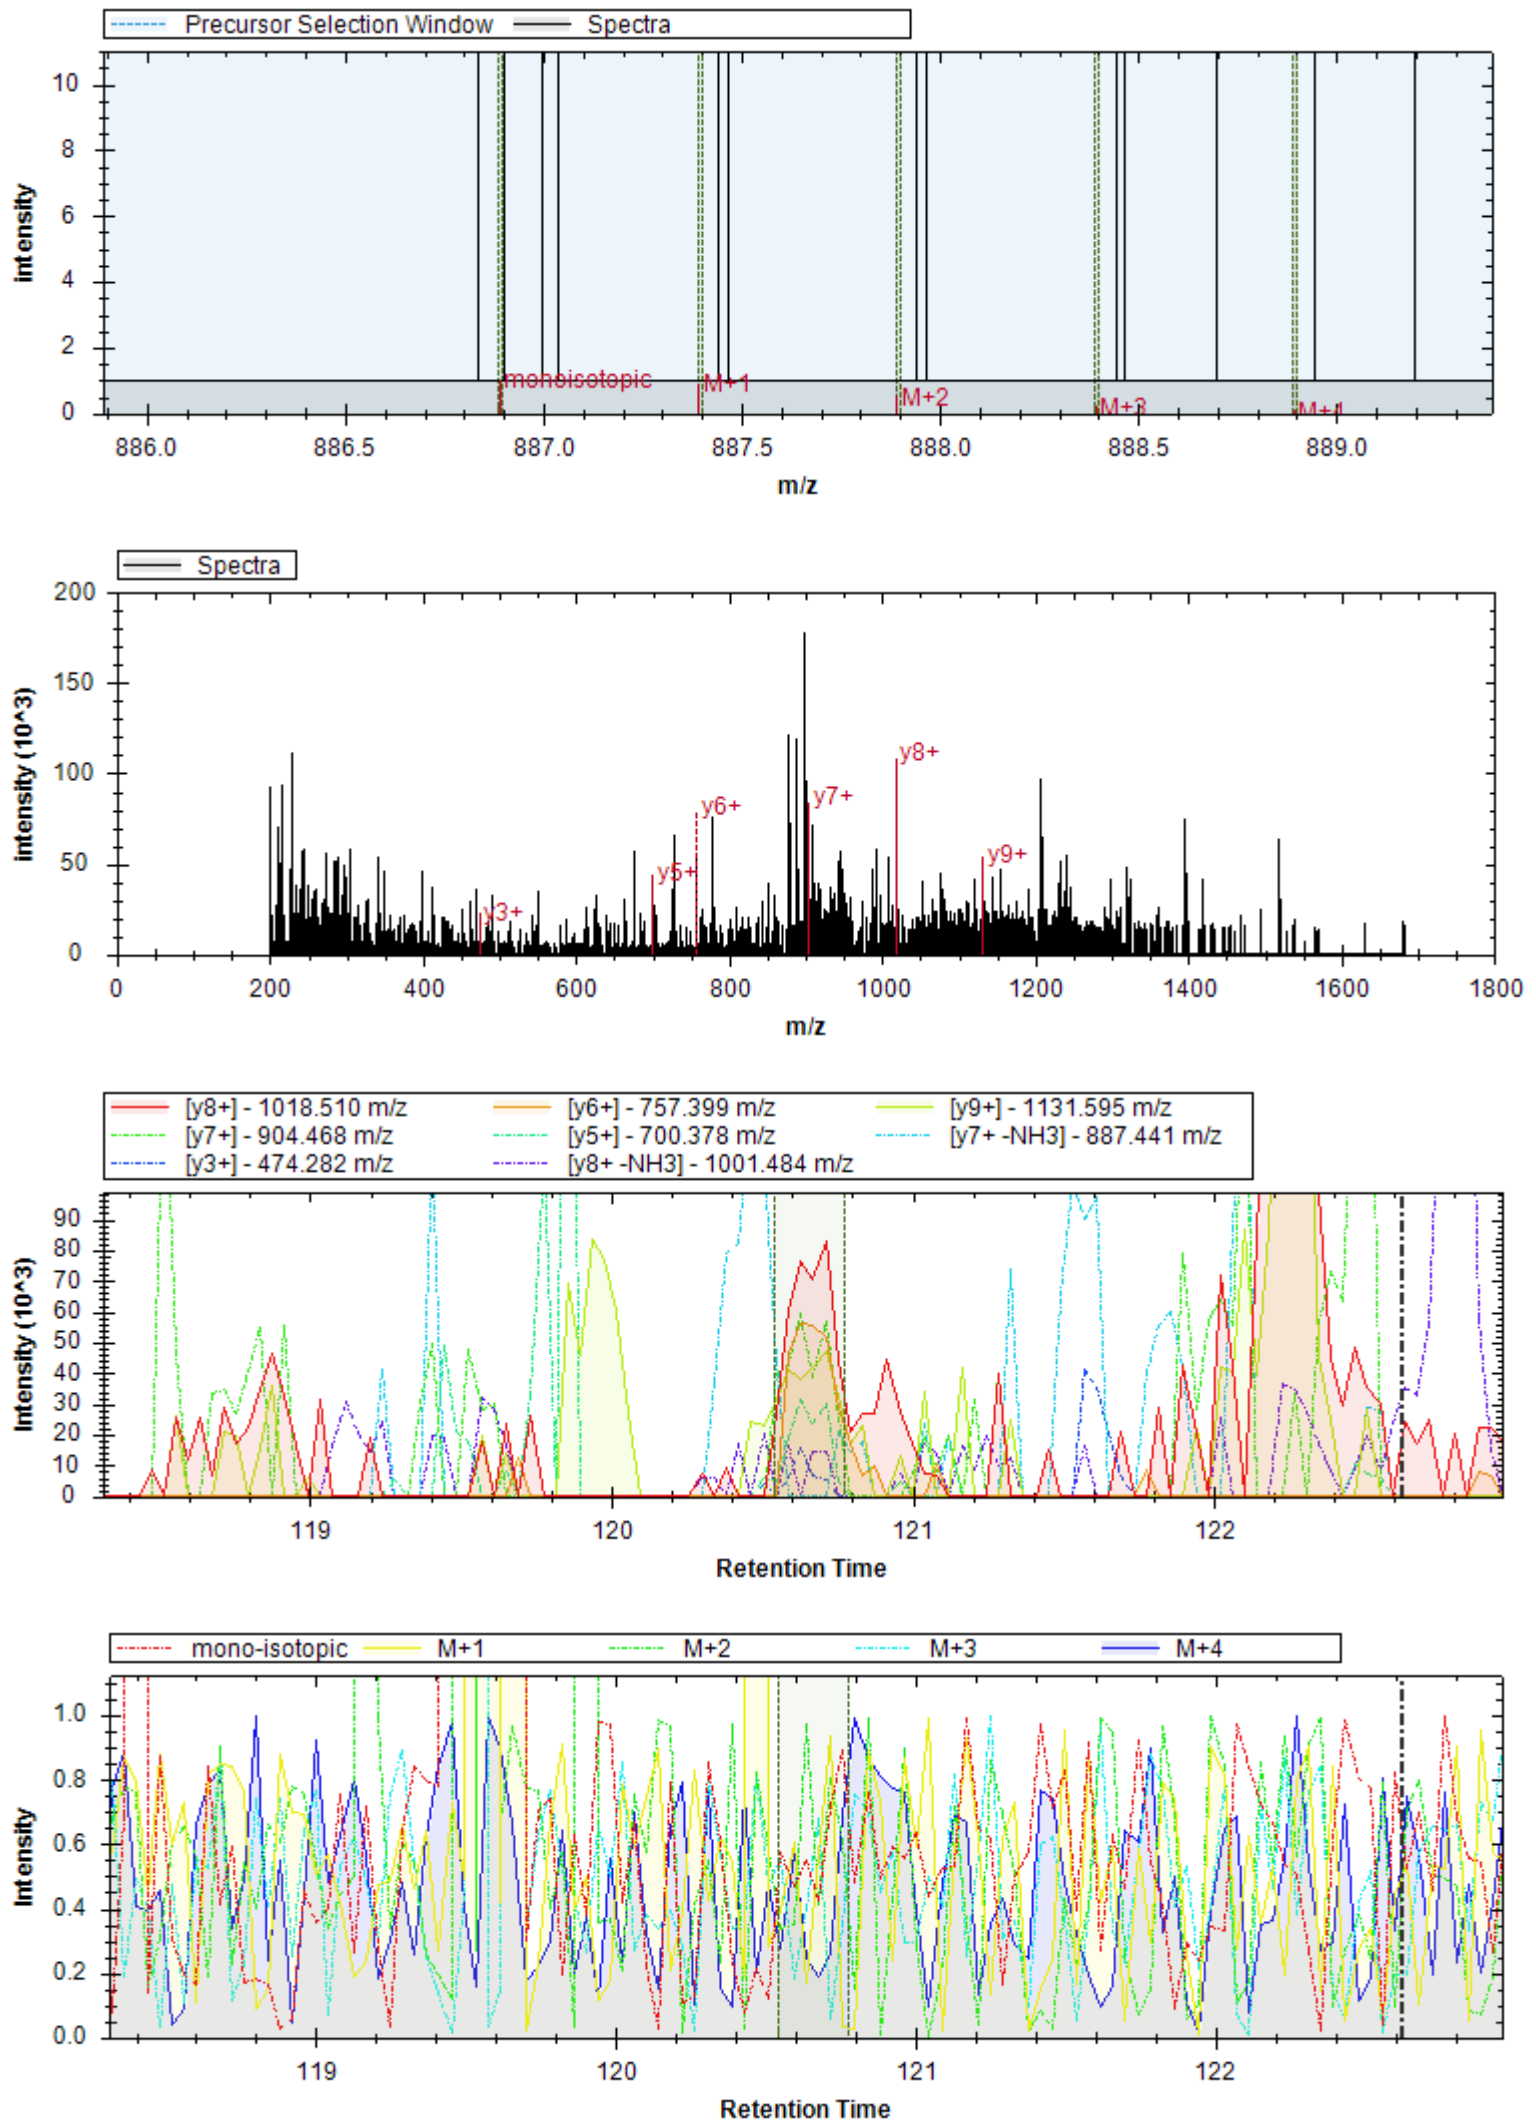

- | | | |
|-------------------------------|-------------------------------|------------------------------|
| [y20++ -H3PO4] - 1065.047 m/z | [y8+] - 959.460 m/z | [y8+ -H3PO4] - 861.483 m/z |
| [y19++ -H3PO4] - 1014.523 m/z | [y20++] - 1114.036 m/z | [y13+ -H3PO4] - 1426.769 m/z |
| [y4+] - 501.303 m/z | [y22++ -H3PO4] - 1143.092 m/z | [y22++] - 1192.081 m/z |
| [y13++] - 762.877 m/z | [y13+] - 1524.746 m/z | [y16++ -H3PO4] - 871.478 m/z |
| [y19++] - 1063.512 m/z | [b5+] - 398.240 m/z | [y21++] - 1163.570 m/z |
| [y7+ -H3PO4] - 764.430 m/z | [y8+ -H2O] - 941.449 m/z | [y8++] - 480.234 m/z |
| [y18++] - 1035.001 m/z | [y23++] - 1241.615 m/z | [y16++] - 920.466 m/z |
| [y12++ -H3PO4] - 665.362 m/z | [y17++] - 977.980 m/z | [b6+] - 499.288 m/z |
| [y15+ -H3PO4] - 1628.864 m/z | | |