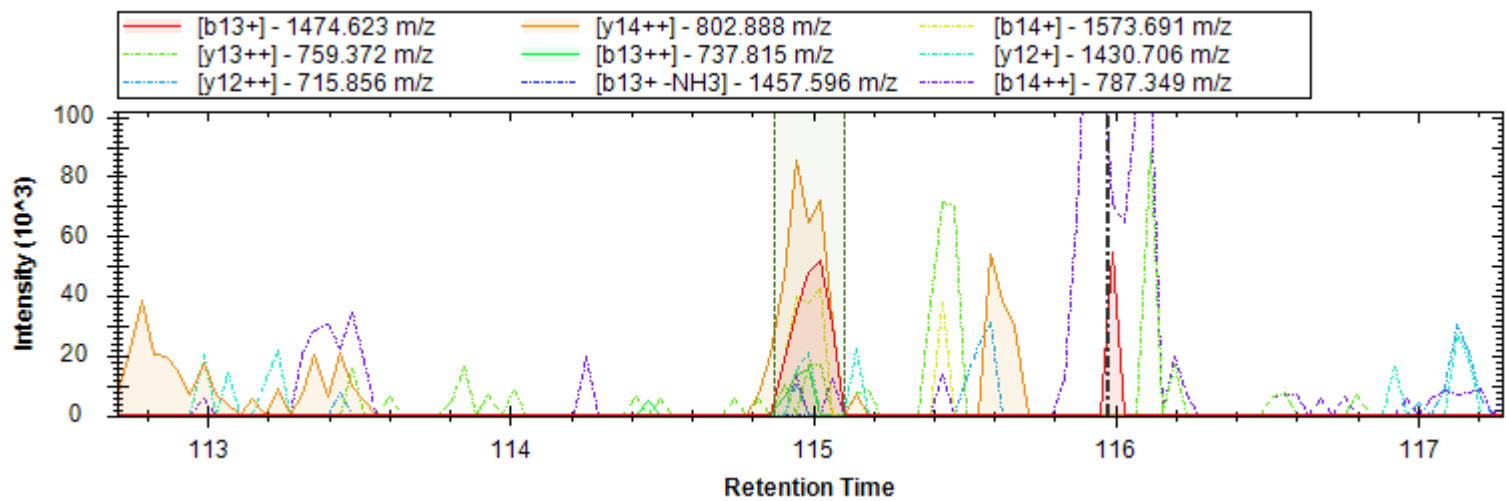

[y20++ -H3PO4] - 1065.047 m/z	[y8+] - 959.460 m/z	[y8+ -H3PO4] - 861.483 m/z
[y19++ -H3PO4] - 1014.523 m/z	[y20++] - 1114.036 m/z	[y13+ -H3PO4] - 1426.769 m/z
[y4+] - 501.303 m/z	[y22++ -H3PO4] - 1143.092 m/z	[y22++] - 1192.081 m/z
[y13++] - 762.877 m/z	[y13+] - 1524.746 m/z	[y16++ -H3PO4] - 871.478 m/z
[y19++] - 1063.512 m/z	[b5+] - 398.240 m/z	[y21++] - 1163.570 m/z
[y7+ -H3PO4] - 764.430 m/z	[y8+ -H2O] - 941.449 m/z	[y8++] - 480.234 m/z
[y18++] - 1035.001 m/z	[y23++] - 1241.615 m/z	[y16++] - 920.466 m/z
[y12++ -H3PO4] - 665.362 m/z	[y17++] - 977.980 m/z	[b6+] - 499.288 m/z
[y15+ -H3PO4] - 1628.864 m/z		