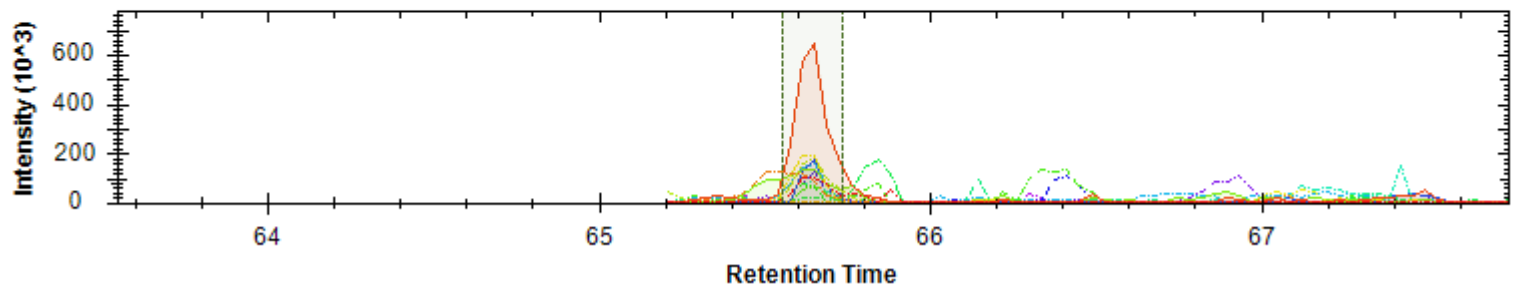

[y12++] - 669.842 m/z	[y3+] - 400.267 m/z	[y11++] - 626.326 m/z
[b8+ -H2O] - 1063.140 m/z	[y7+] - 866.448 m/z	[y5+] - 636.394 m/z
[b4+] - 495.220 m/z	[y8+] - 979.532 m/z	[y6+] - 751.421 m/z
[y8++] - 490.270 m/z	[y10++] - 597.815 m/z	[b7+ -H3PO4] - 798.342 m/z
[b6+ -H2O] - 829.040 m/z	[b3+] - 366.177 m/z	[b7+ -H2O] - 976.108 m/z
[b8+ -H3PO4] - 885.374 m/z	[y13++] - 726.384 m/z	[b6+ -H3PO4] - 651.273 m/z
[y9++] - 554.299 m/z	[y6++] - 376.214 m/z