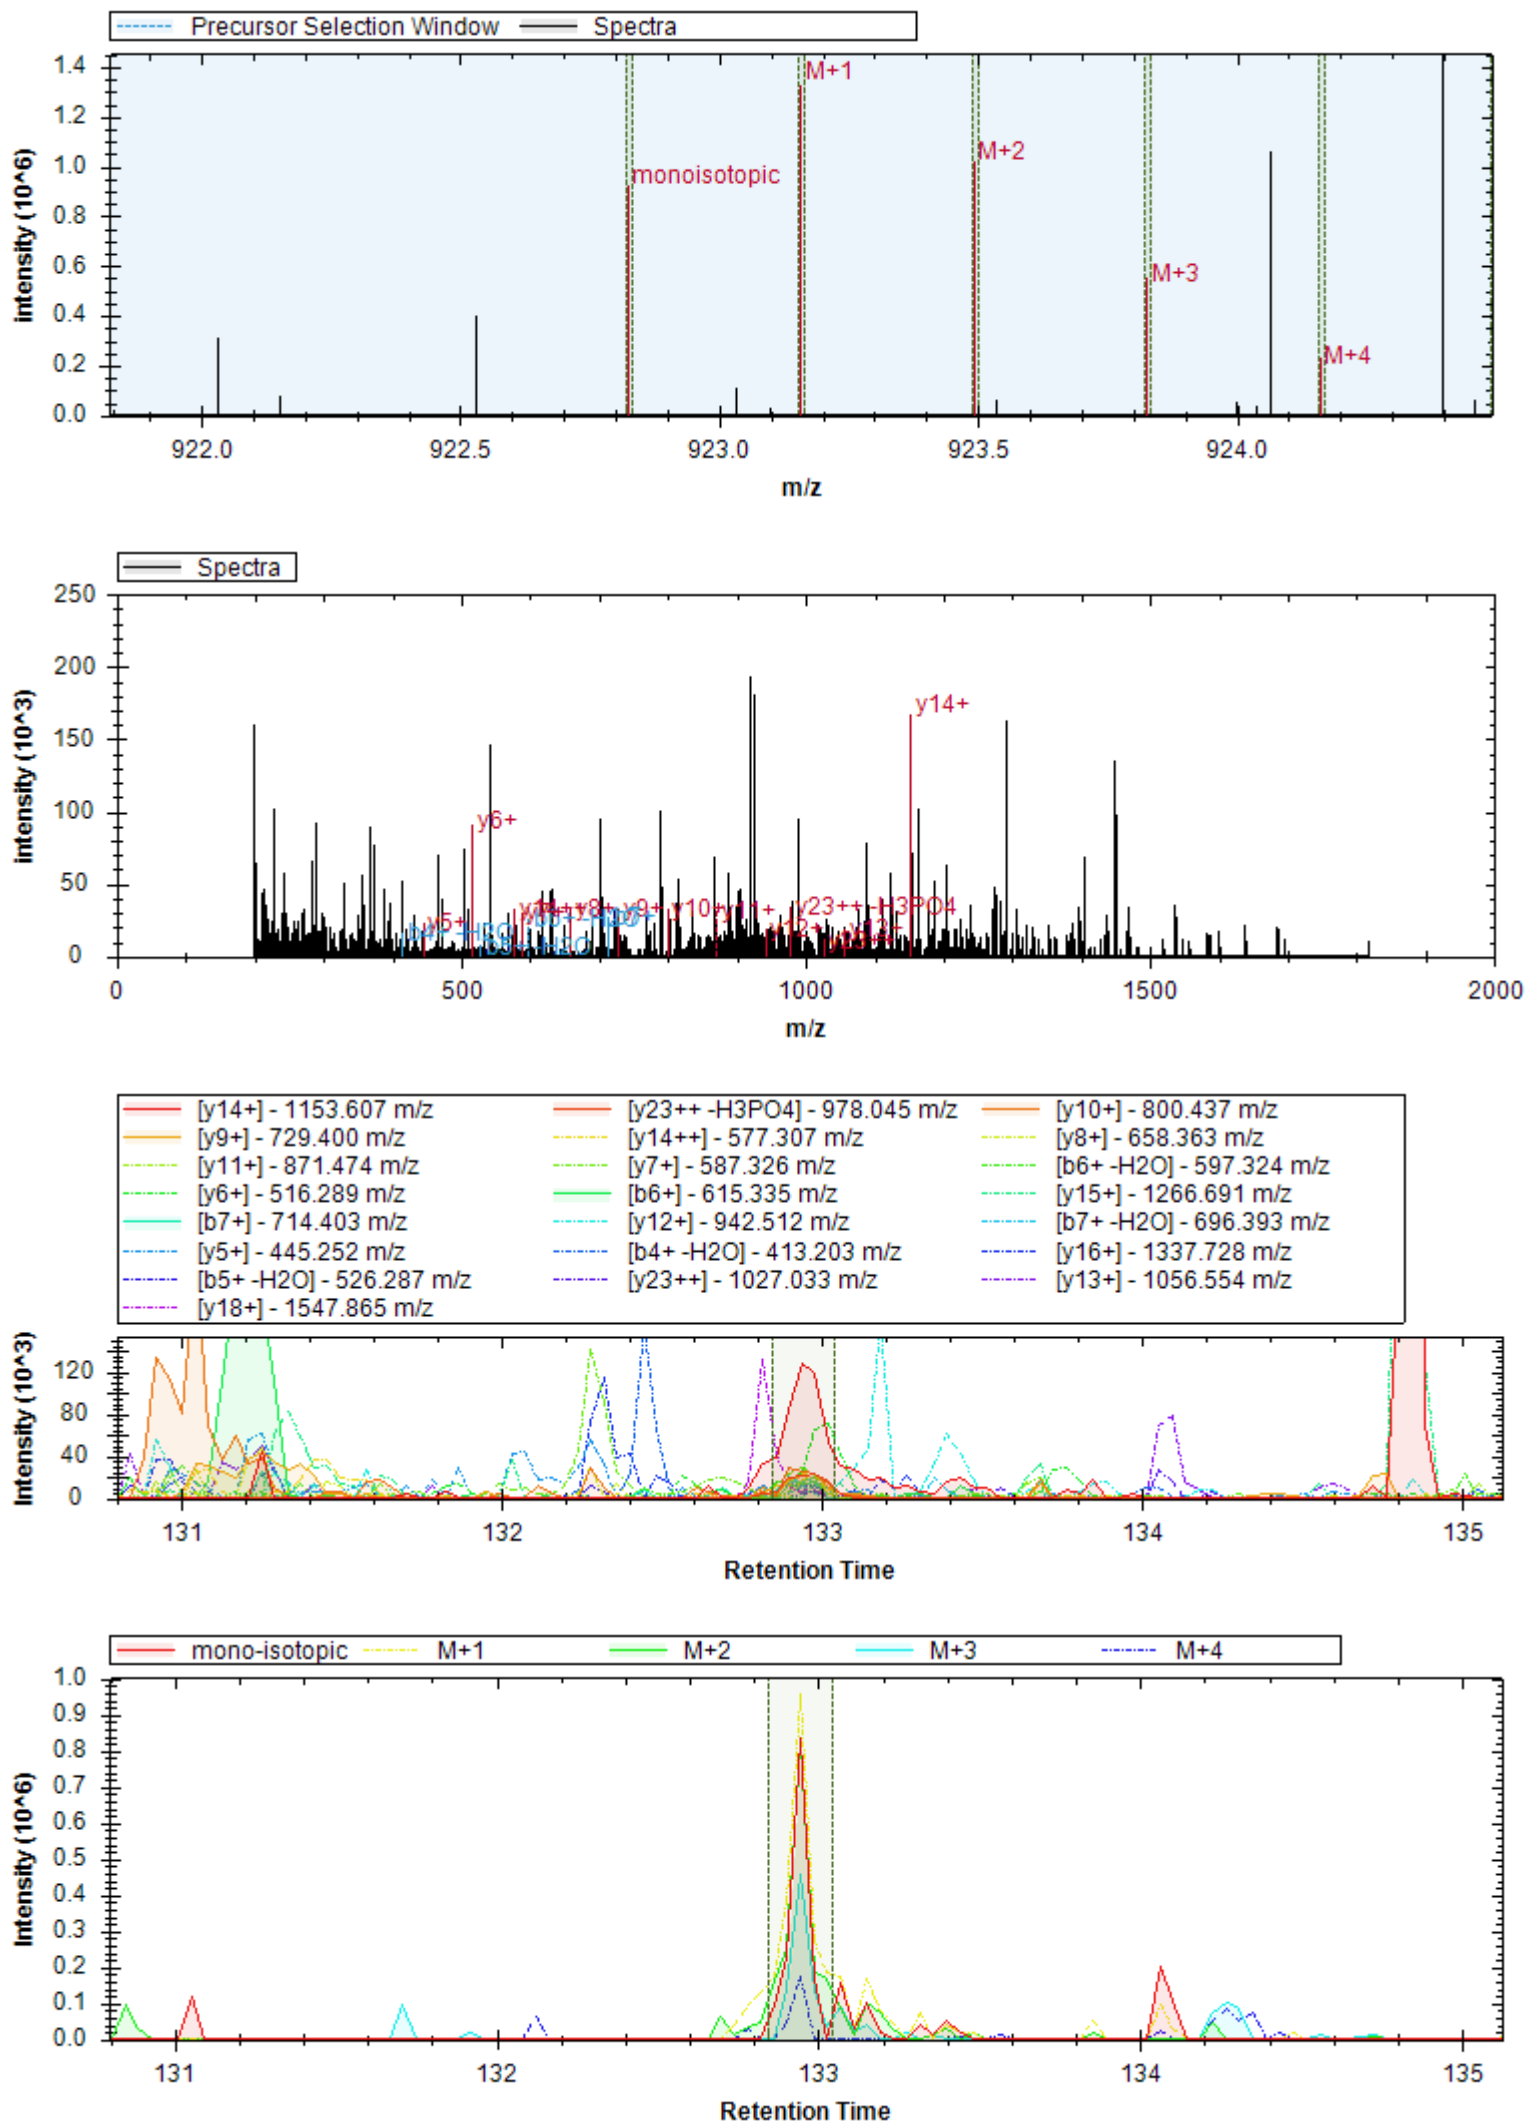

- | | | |
|-----------------------------|------------------------------|----------------------------|
| [y7+] - 671.347 m/z | [y10+ -H3PO4] - 894.443 m/z | [y4+] - 416.225 m/z |
| [y10+] - 992.420 m/z | [y10++] - 496.714 m/z | [b3+] - 308.124 m/z |
| [y11+ -H3PO4] - 981.475 m/z | [y12+ -H3PO4] - 1068.507 m/z | [y9+ -H3PO4] - 797.390 m/z |
| [y11++] - 540.230 m/z | [y11+] - 1079.452 m/z | [y7+ -H2O] - 653.337 m/z |
| [y8+ -H3PO4] - 740.369 m/z | [y12+] - 1166.484 m/z | [y10+ -H2O] - 1072.209 m/z |
| [b4+ -H2O] - 377.146 m/z | [y5+] - 517.273 m/z | [y10+ -NH3] - 975.393 m/z |
| [b4+] - 395.156 m/z | | |