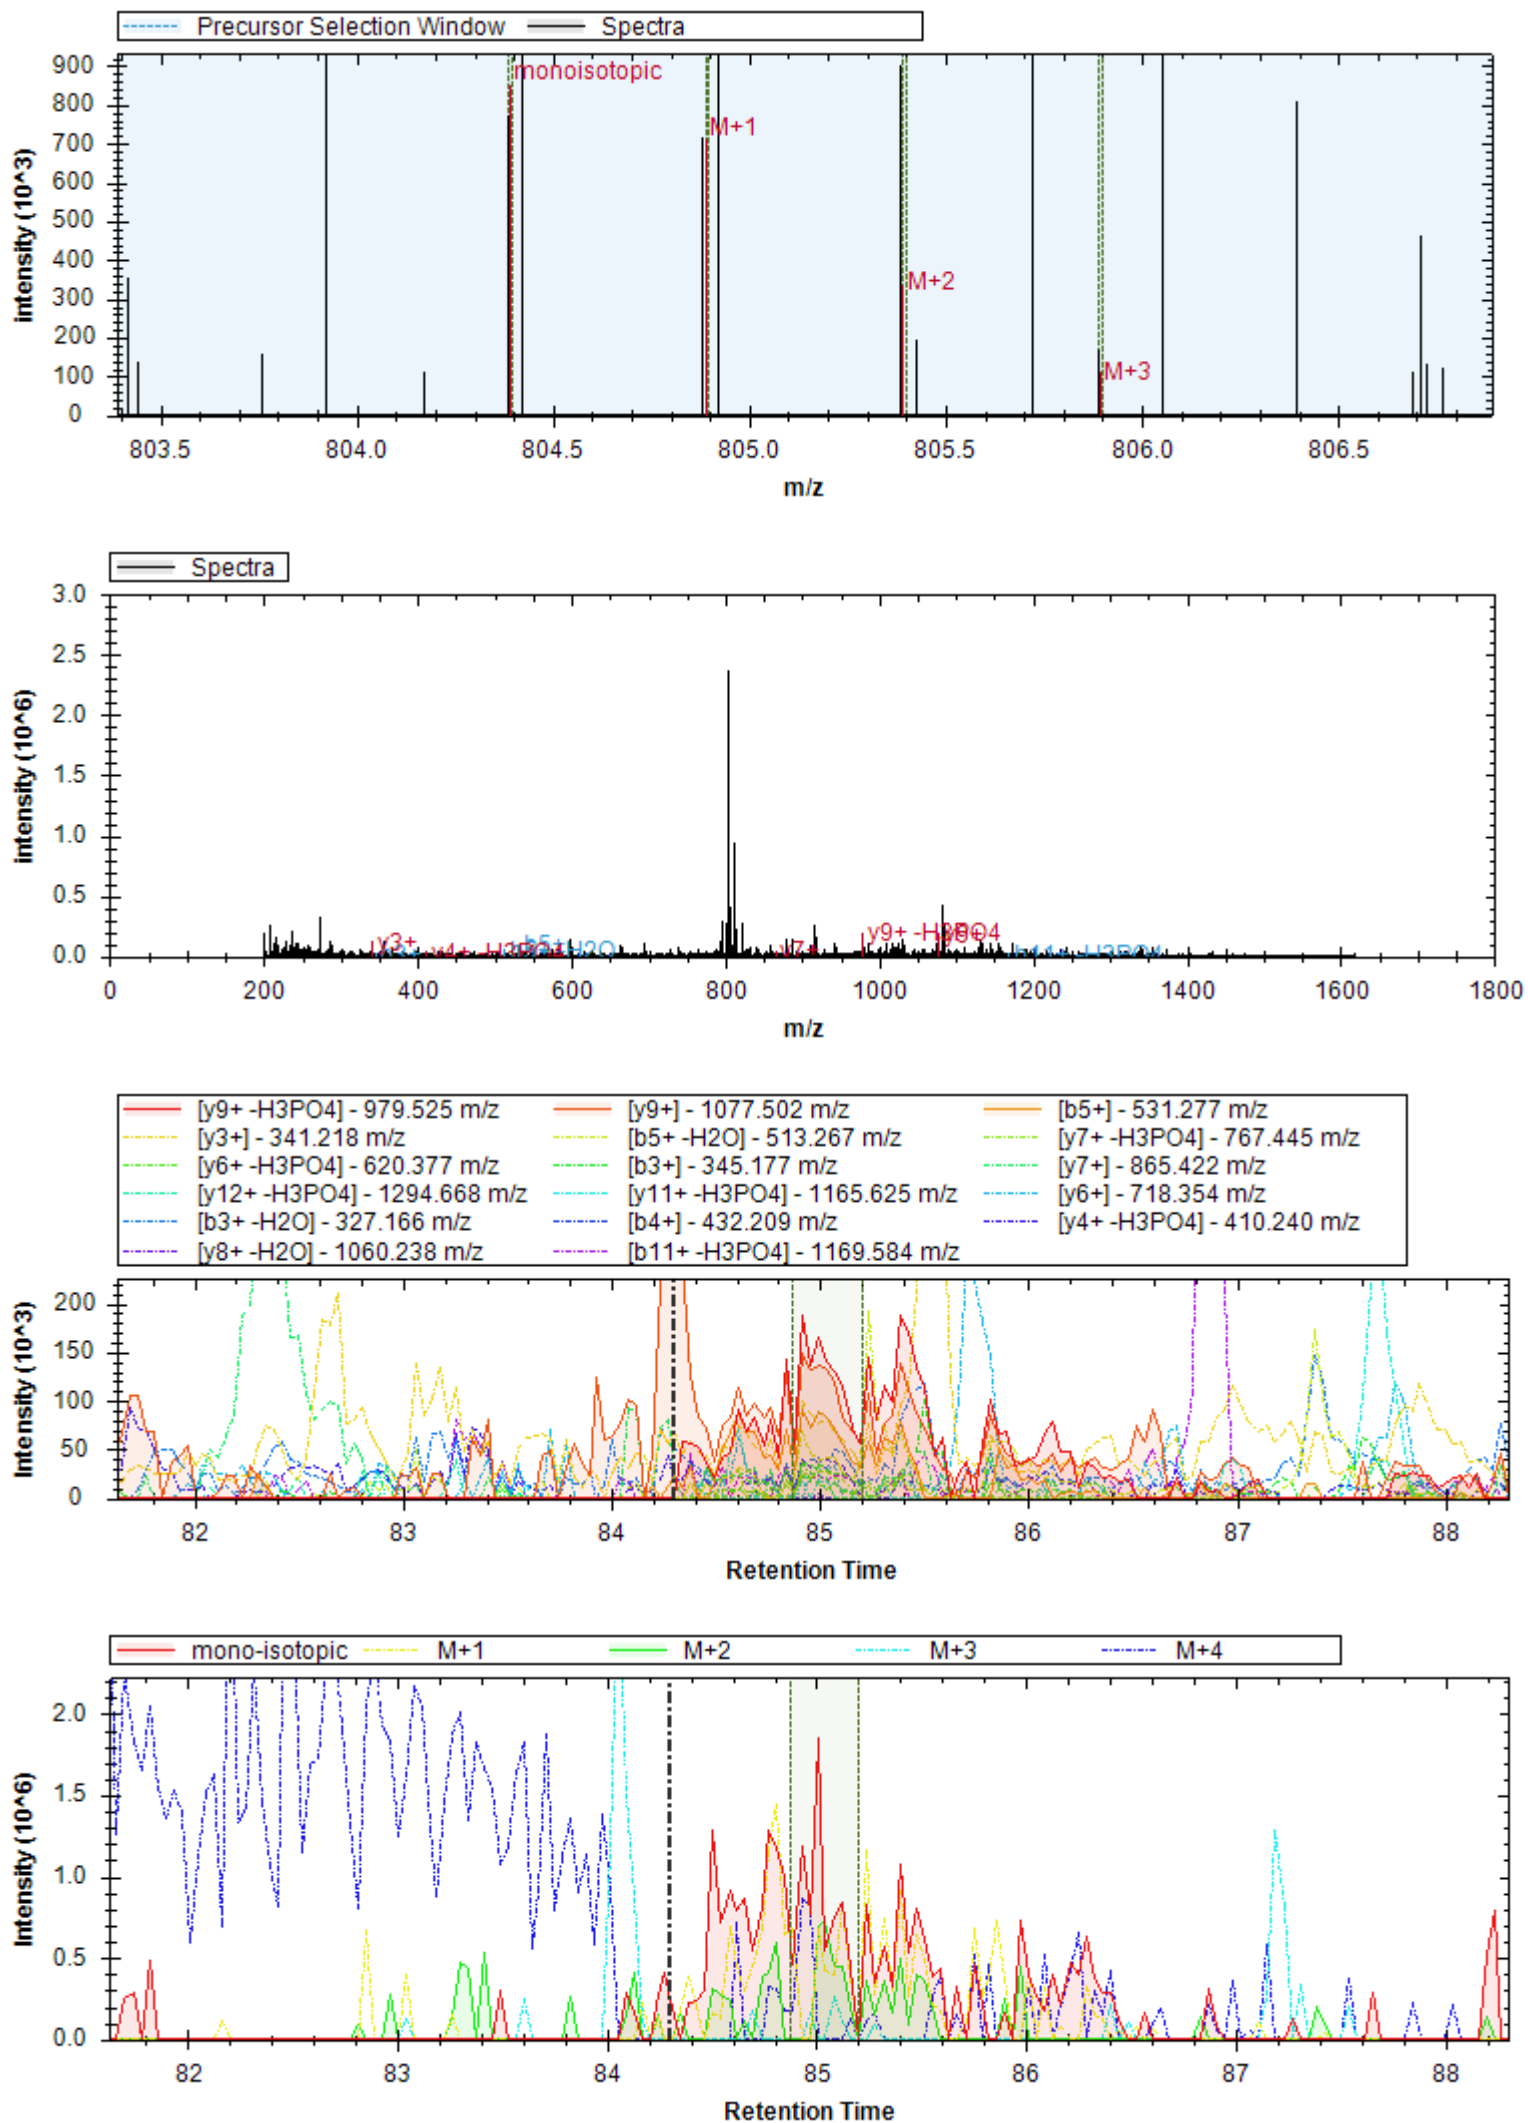

[y7+] - 911.462 m/z	[y5+] - 635.315 m/z	[y6+] - 798.378 m/z
[y10+] - 1244.642 m/z	[y8+] - 1010.531 m/z	[y15++] - 837.897 m/z
[y13+] - 1530.734 m/z	[y4+] - 548.283 m/z	[y14++] - 794.381 m/z
[y17++ -H3PO4] - 945.942 m/z	[b3+] - 315.166 m/z	[y9+] - 1147.589 m/z
[y19++ -H3PO4] - 1032.974 m/z	[y11+] - 1358.685 m/z	[b4+ -H2O] - 426.198 m/z
[y21++] - 1197.008 m/z	[y21++ -H3PO4] - 1148.019 m/z	