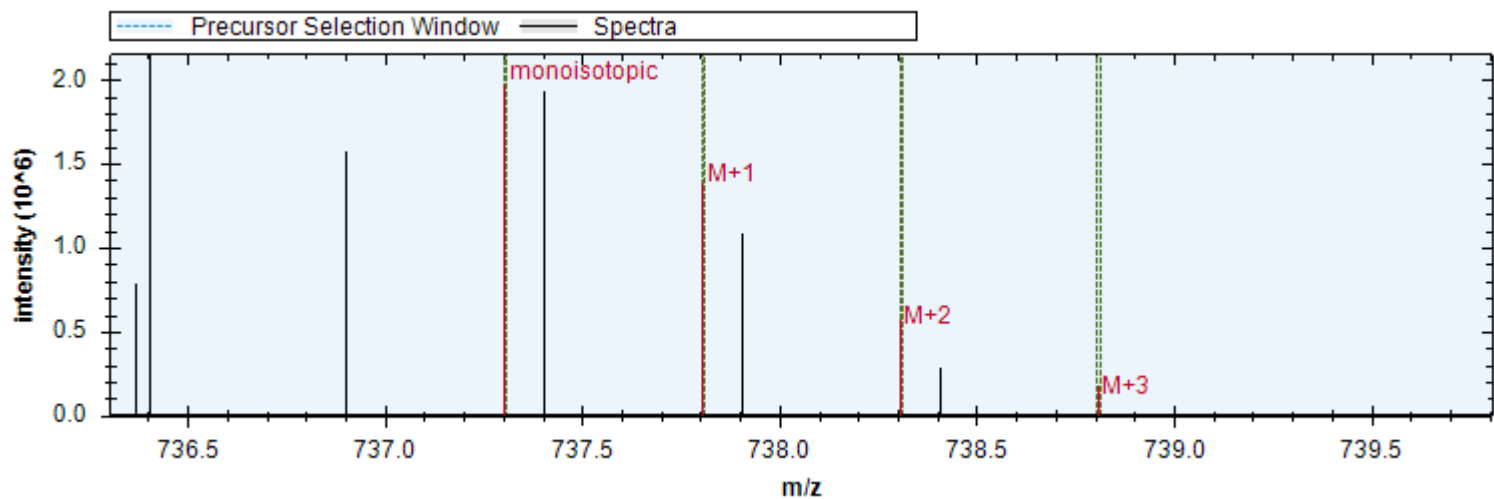

[y7+] - 671.347 m/z	[y4+] - 416.225 m/z	[y10+ -H2O] - 894.443 m/z
[y10+] - 912.453 m/z	[b3+] - 308.124 m/z	[y11+ -H3PO4] - 981.475 m/z
[y12+ -H3PO4] - 1068.507 m/z	[y9+ -H2O] - 797.390 m/z	[b5+ -H3PO4] - 464.178 m/z
[b5+ -H2O] - 641.944 m/z	[b4+ -H2O] - 377.146 m/z	[y5+] - 517.273 m/z
[y7+ -H2O] - 653.337 m/z	[b8+ -H2O] - 883.050 m/z	[y6+] - 574.294 m/z
[y8+ -H2O] - 740.369 m/z	[y4+ -NH3] - 399.199 m/z	[y12+] - 1166.484 m/z
[b4+] - 395.156 m/z