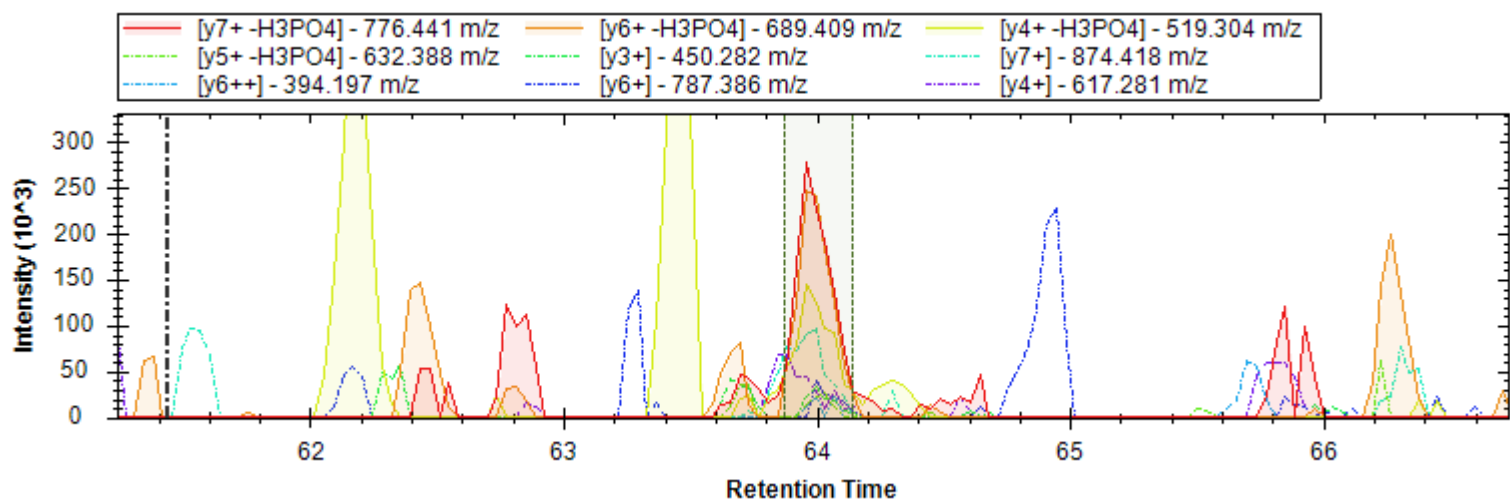

Fig4_MP-DIA-barrel-cortex-p54-1_MHRM.htrms

- | | | |
|------------------------------|------------------------------|----------------------------|
| [y14++ -H3PO4] - 703.909 m/z | [y13++ -H3PO4] - 668.391 m/z | [b6+ -H3PO4] - 608.388 m/z |
| [y9+] - 898.499 m/z | [b10++ -H3PO4] - 509.314 m/z | [y5+] - 489.267 m/z |
| [y6+] - 576.299 m/z | [y12++ -H3PO4] - 618.857 m/z | [y14++] - 752.898 m/z |
| [y8+] - 801.447 m/z | [y13++] - 717.379 m/z | [b10++] - 558.302 m/z |
| [y12++] - 667.845 m/z | [b6+] - 706.365 m/z | [y8++] - 401.227 m/z |
| [y9++] - 449.753 m/z | [y5+ -H2O] - 471.256 m/z | [y9+ -H2O] - 880.489 m/z |
| [y11++] - 618.311 m/z | [y3+] - 305.182 m/z | [y4+] - 392.214 m/z |
| [b5+] - 525.351 m/z | [y13++ -H2O] - 708.374 m/z | |