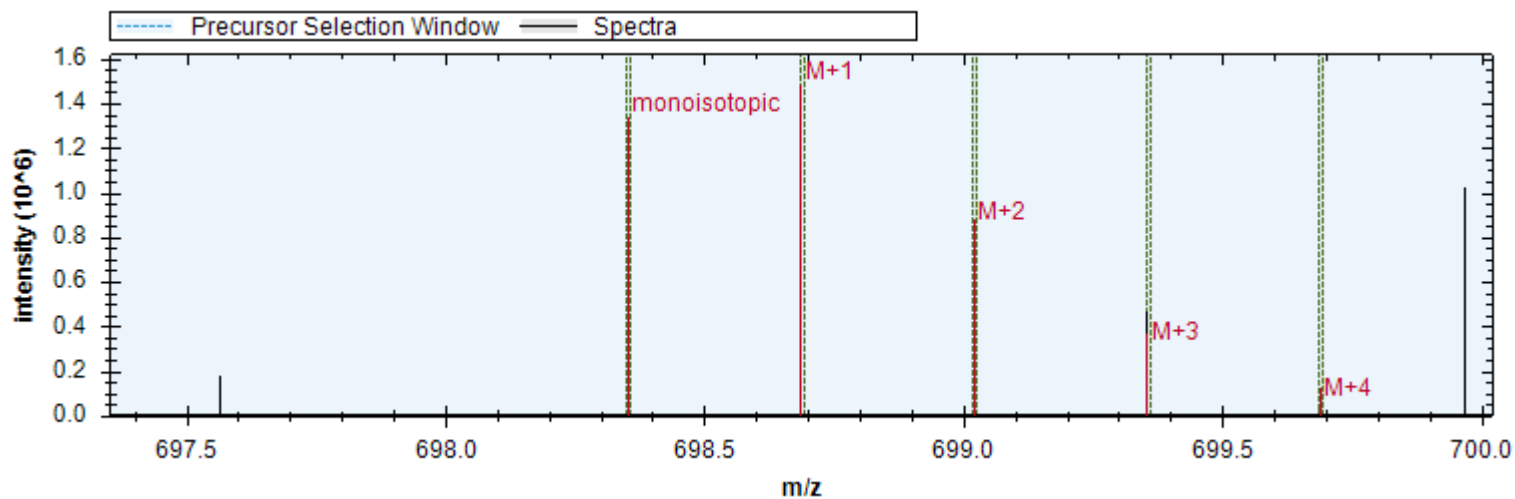

[b7+] - 821.442 m/z	[y8+] - 850.489 m/z	[b6+] - 658.378 m/z
[b9+] - 989.532 m/z	[y4+] - 482.283 m/z	[b8++] - 459.751 m/z
[y11+ -H2O] - 1255.346 m/z	[y6+] - 652.389 m/z	[b3+] - 367.245 m/z
[y5+] - 581.352 m/z	[y9+ -H3PO4] - 919.511 m/z	[y7+] - 753.437 m/z
[y10+ -H3PO4] - 1006.543 m/z	[b11+ -H3PO4] - 1145.585 m/z	[y12+ -H3PO4] - 1174.633 m/z
[y3+] - 345.225 m/z	[y12++] - 636.809 m/z	[y8++] - 425.748 m/z
[y11+ -H3PO4] - 1077.580 m/z