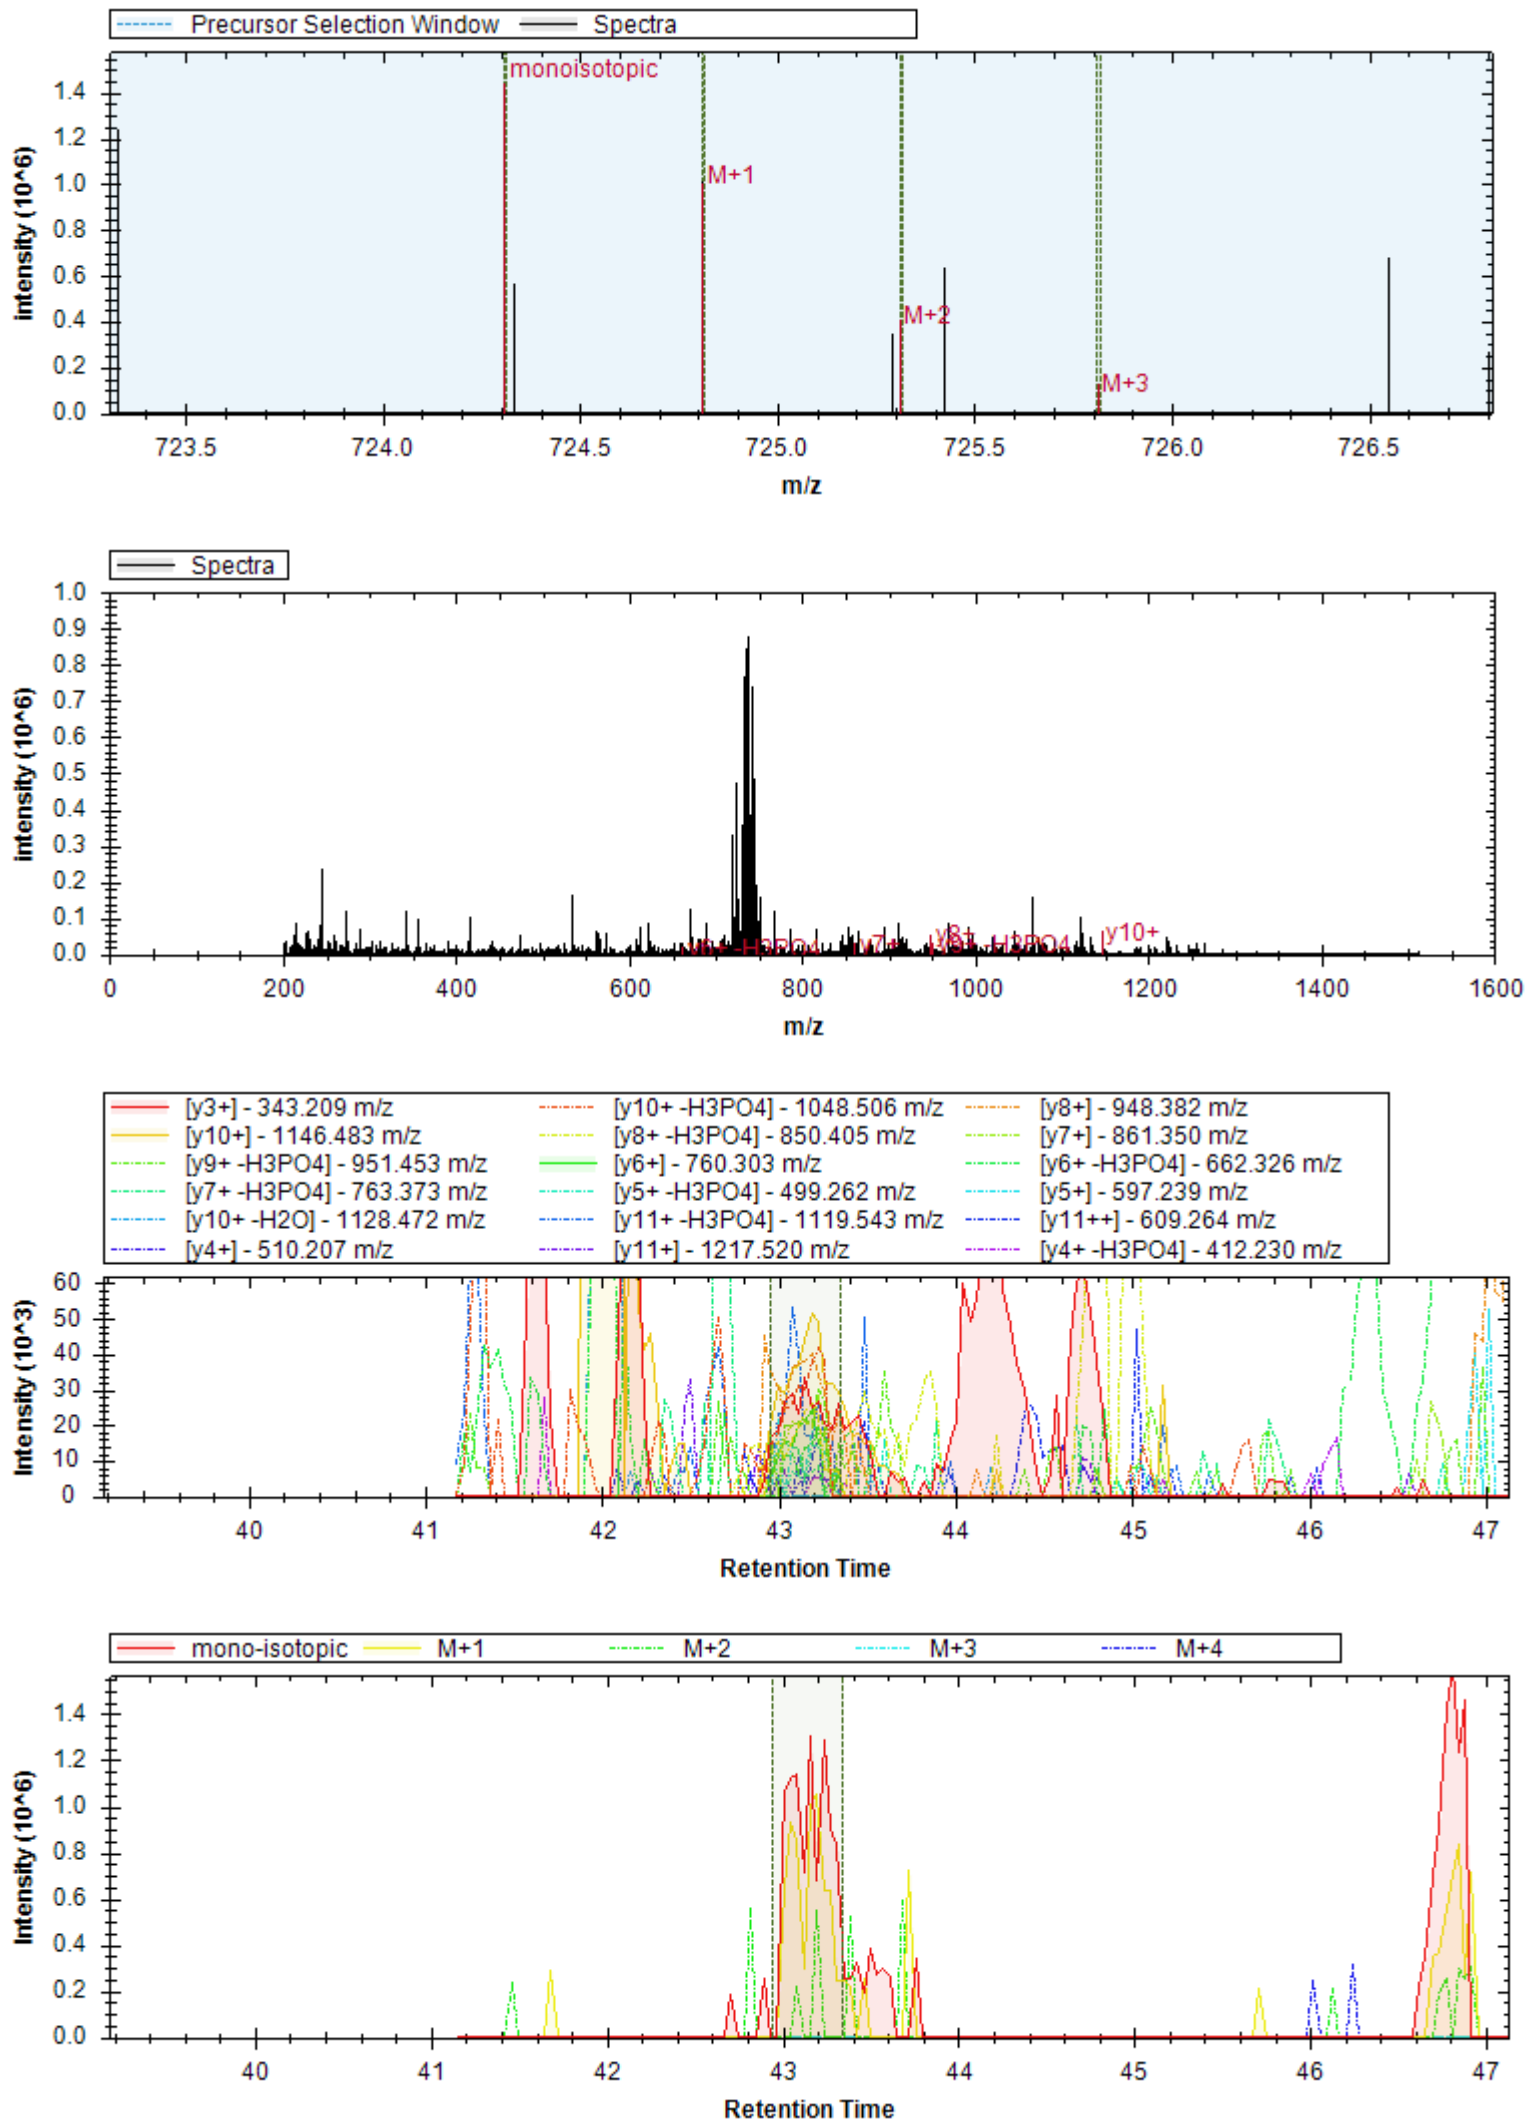

- | | | |
|-----------------------------|------------------------------|----------------------------|
| [y7+] - 671.347 m/z | [y10+ -H3PO4] - 894.443 m/z | [y4+] - 416.225 m/z |
| [y10+] - 992.420 m/z | [y10++] - 496.714 m/z | [b3+] - 308.124 m/z |
| [y11+ -H3PO4] - 981.475 m/z | [y12+ -H3PO4] - 1068.507 m/z | [y9+ -H3PO4] - 797.390 m/z |
| [y11++] - 540.230 m/z | [y11+] - 1079.452 m/z | [y7+ -H2O] - 653.337 m/z |
| [y8+ -H3PO4] - 740.369 m/z | [y12+] - 1166.484 m/z | [y10+ -H2O] - 1072.209 m/z |
| [b4+ -H2O] - 377.146 m/z | [y5+] - 517.273 m/z | [y10+ -NH3] - 975.393 m/z |
| [b4+] - 395.156 m/z | | |