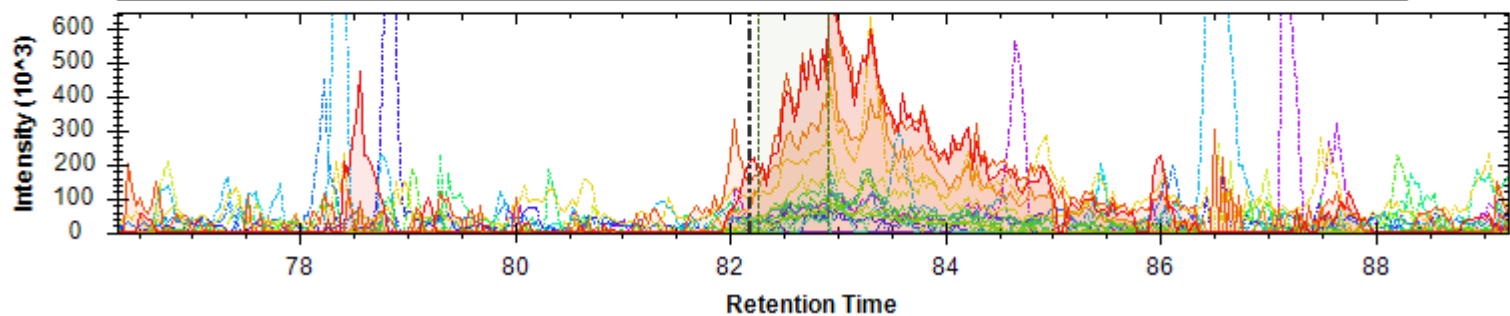

[y_9+ - H_3PO_4] - 979.525 m/z	[y_9+] - 1077.502 m/z	[b_5+] - 531.277 m/z
[y_3+] - 341.218 m/z	[b_5+ - H_2O] - 513.267 m/z	[y_7+ - H_3PO_4] - 767.445 m/z
[y_6+ - H_3PO_4] - 620.377 m/z	[b_3+] - 345.177 m/z	[y_7+] - 865.422 m/z
[y_{12+} - H_3PO_4] - 1294.668 m/z	[y_{11+} - H_3PO_4] - 1165.625 m/z	[y_6+] - 718.354 m/z
[b_3+ - H_2O] - 327.166 m/z	[b_4+] - 432.209 m/z	[y_4+ - H_3PO_4] - 410.240 m/z
[y_8+ - H_2O] - 1060.238 m/z	[b_{11+} - H_3PO_4] - 1169.584 m/z