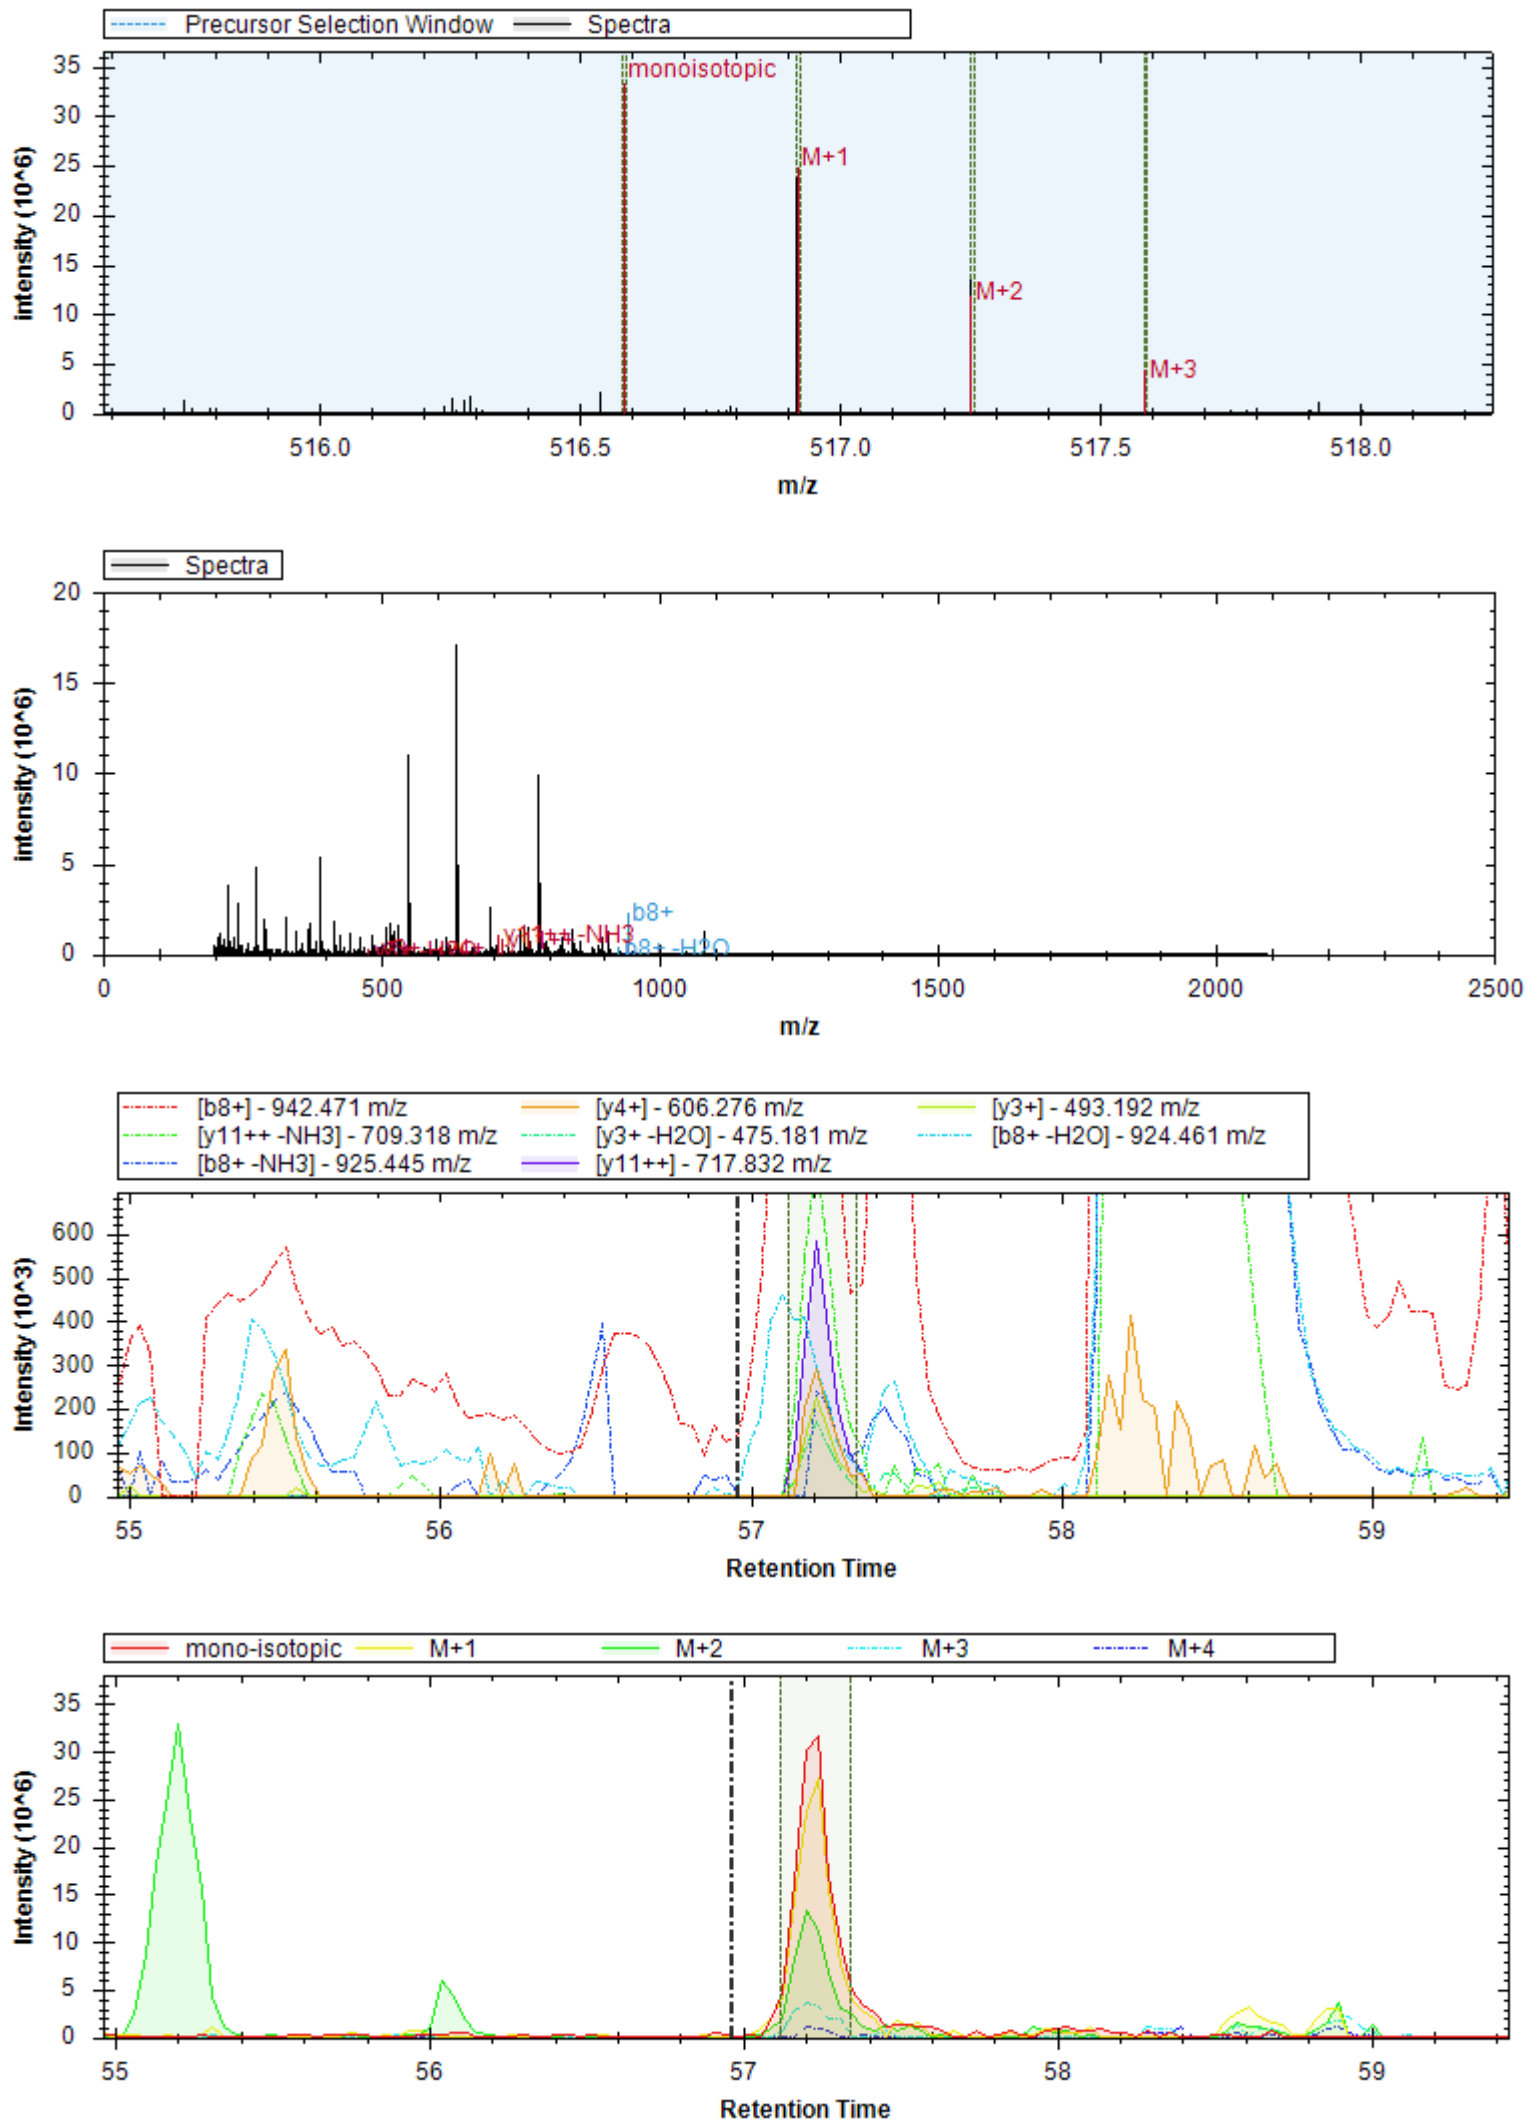

[y3+] - 369.225 m/z	[y13+] - 1329.532 m/z	[y10+] - 1058.415 m/z
[y9+] - 971.383 m/z	[y11+] - 1145.447 m/z	[y8+] - 884.351 m/z
[y10+ -H3PO4] - 960.438 m/z	[y13+ -H3PO4] - 1231.555 m/z	[y8+ -H3PO4] - 786.374 m/z
[y12+] - 1232.479 m/z	[y7+] - 797.319 m/z	[b5+] - 418.157 m/z
[b4+] - 361.135 m/z	[y14++] - 693.780 m/z	[y10+ -H2O] - 1138.204 m/z
[y16++] - 794.810 m/z		