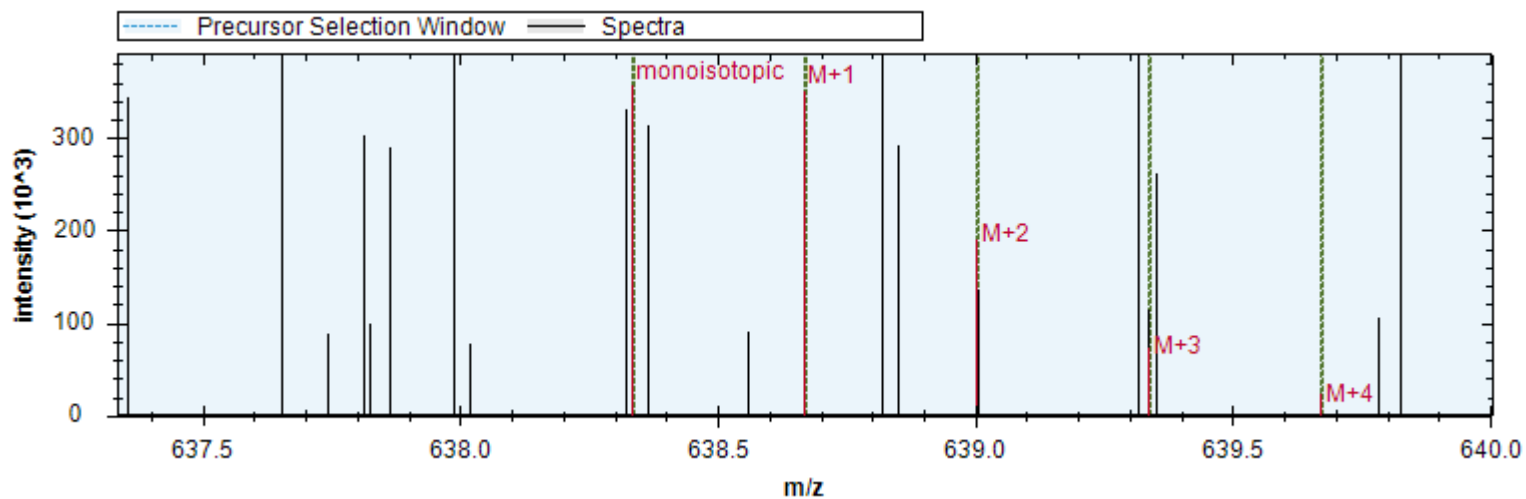

- | | | |
|-------------------------------|------------------------------|-------------------------------|
| [y20+++ -H3PO4] - 688.005 m/z | [y5+] - 583.295 m/z | [y21+++ -H3PO4] - 717.016 m/z |
| [y6+] - 720.354 m/z | [y4+] - 446.236 m/z | [y8++] - 458.741 m/z |
| [y18++ -H3PO4] - 914.454 m/z | [y19+++] - 666.309 m/z | [y18+++] - 642.630 m/z |
| [y19++ -H3PO4] - 949.972 m/z | [y15++ -H3PO4] - 779.382 m/z | [y7+] - 819.422 m/z |
| [y3+] - 375.199 m/z | [y20+++] - 720.664 m/z | [y15++] - 828.370 m/z |
| [y10+ -H3PO4] - 1042.518 m/z | [b17++] - 889.407 m/z | |