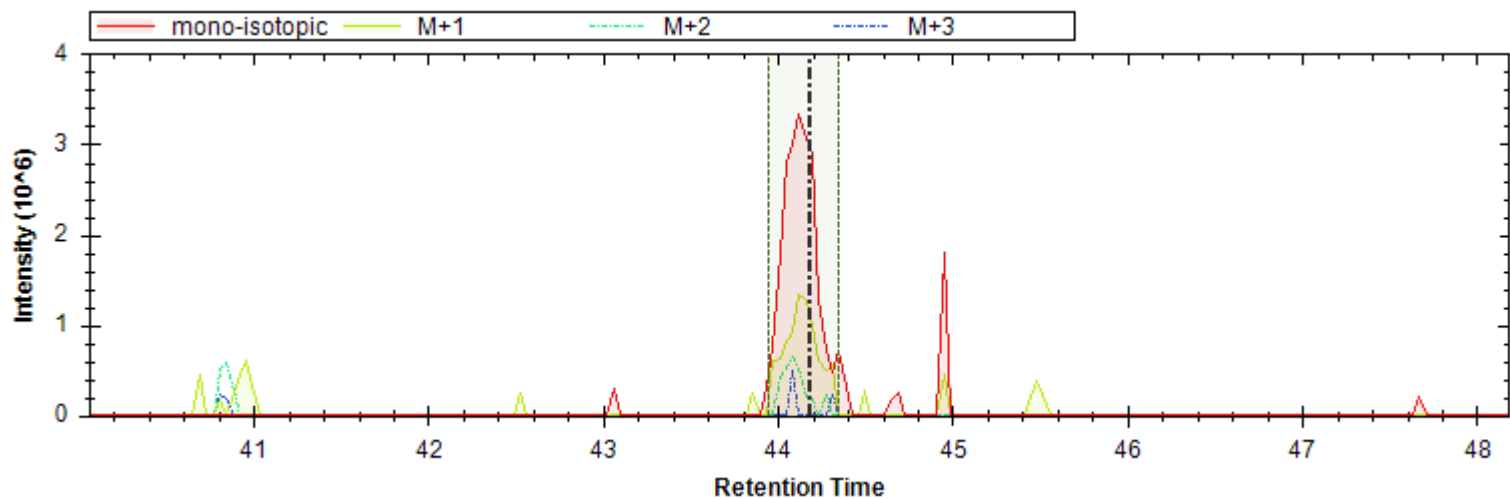

[y8+ -H3PO4] - 868.500 m/z	[b7+ -H3PO4] - 723.390 m/z	[y3+] - 345.213 m/z
[y8+] - 966.477 m/z	[y6+ -H3PO4] - 683.420 m/z	[y5+ -H3PO4] - 570.336 m/z
[y9++ -H3PO4] - 498.783 m/z	[b4+] - 385.183 m/z	[b6+] - 654.368 m/z
[y5+] - 668.313 m/z	[b9+ -H3PO4] - 921.490 m/z	[y8+ -H2O] - 948.466 m/z
[y7+ -H3PO4] - 811.479 m/z	[b9+ -NH3] - 1100.240 m/z	[y4+ -H3PO4] - 414.235 m/z