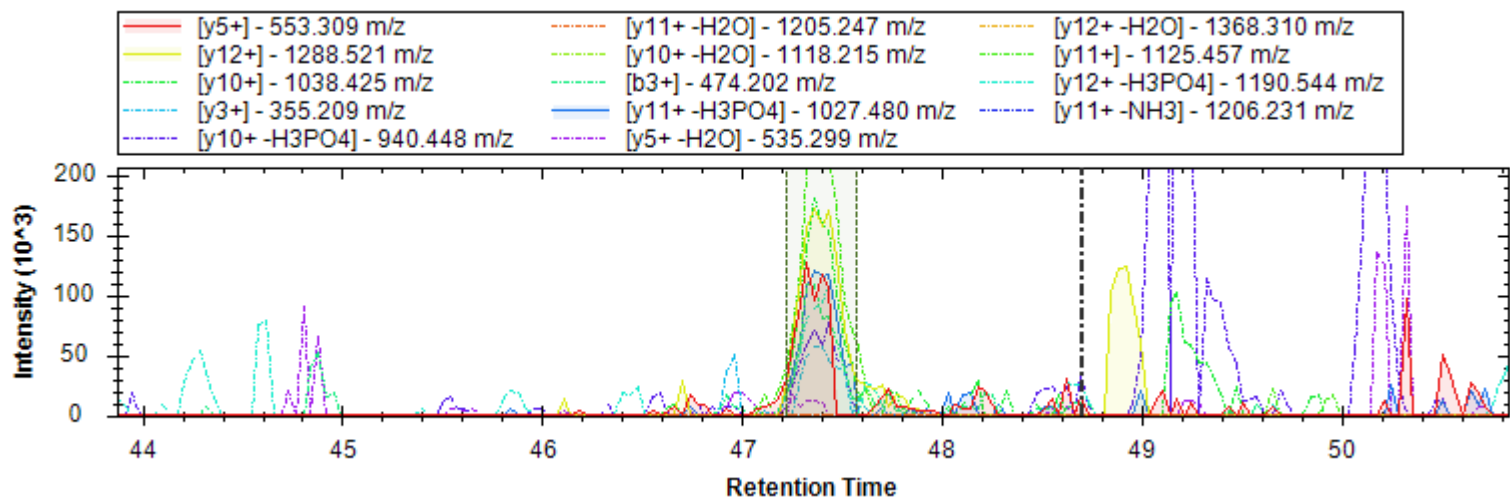

- | | | |
|-----------------------------|------------------------------|----------------------------|
| [y7+] - 671.347 m/z | [y10+ -H3PO4] - 894.443 m/z | [y4+] - 416.225 m/z |
| [y10+] - 992.420 m/z | [y10++] - 496.714 m/z | [b3+] - 308.124 m/z |
| [y11+ -H3PO4] - 981.475 m/z | [y12+ -H3PO4] - 1068.507 m/z | [y9+ -H3PO4] - 797.390 m/z |
| [y11++] - 540.230 m/z | [y11+] - 1079.452 m/z | [y7+ -H2O] - 653.337 m/z |
| [y8+ -H3PO4] - 740.369 m/z | [y12+] - 1166.484 m/z | [y10+ -H2O] - 1072.209 m/z |
| [b4+ -H2O] - 377.146 m/z | [y5+] - 517.273 m/z | [y10+ -NH3] - 975.393 m/z |
| [b4+] - 395.156 m/z | | |