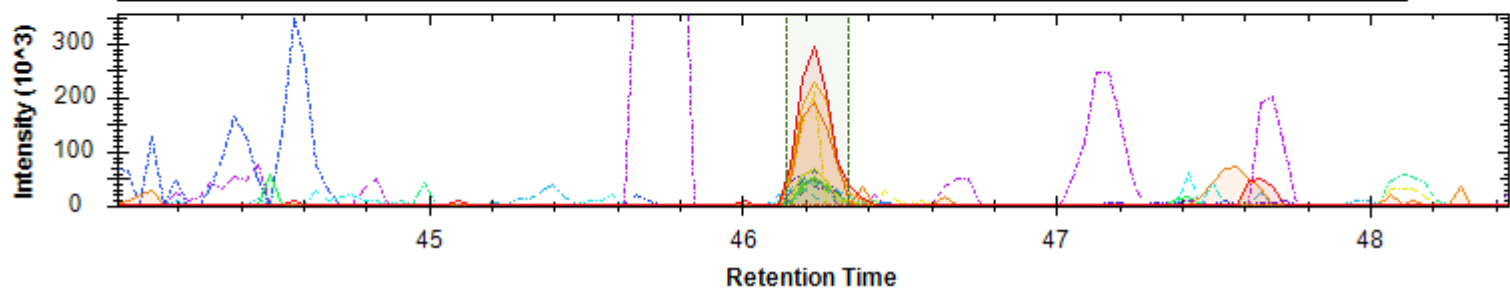

[b7+] - 821.442 m/z	[y10+ -H2O] - 1184.309 m/z	[b6+] - 658.378 m/z
[y8+] - 850.489 m/z	[b9+] - 989.532 m/z	[b8++] - 459.751 m/z
[y4+] - 482.283 m/z	[y12+ -H2O] - 1352.399 m/z	[b3+] - 367.245 m/z
[y6+] - 652.389 m/z	[y12+ -H3PO4] - 1174.633 m/z	[y7+] - 753.437 m/z
[y12++] - 636.809 m/z	[b17++] - 910.436 m/z	[y8++] - 425.748 m/z
[b11+ -H3PO4] - 1145.585 m/z	[y10+ -H3PO4] - 1006.543 m/z	[y3+] - 345.225 m/z
[y5+] - 581.352 m/z	[y13++] - 718.340 m/z