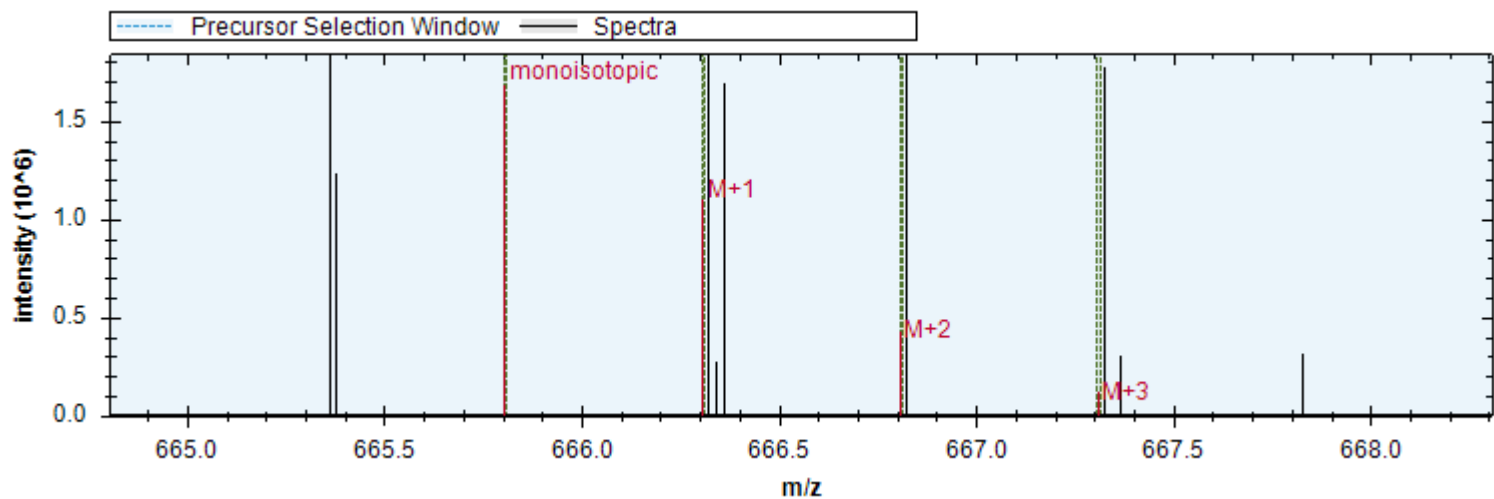

- | | | |
|----------------------------|----------------------------|--------------------------|
| [y4+] - 459.256 m/z | [b6+ -H3PO4] - 632.315 m/z | [b6+] - 730.292 m/z |
| [b4+ -H3PO4] - 420.235 m/z | [y6+] - 671.336 m/z | [y4+ -NH3] - 442.230 m/z |
| [y4+ -H2O] - 441.246 m/z | [b8+ -H3PO4] - 843.411 m/z | [y3+] - 362.203 m/z |
| [b4+ -H2O] - 598.002 m/z | [y7+ -H3PO4] - 740.357 m/z | [b8+] - 941.388 m/z |
| [b9+ -H3PO4] - 944.458 m/z | [y8+ -H3PO4] - 837.410 m/z | |