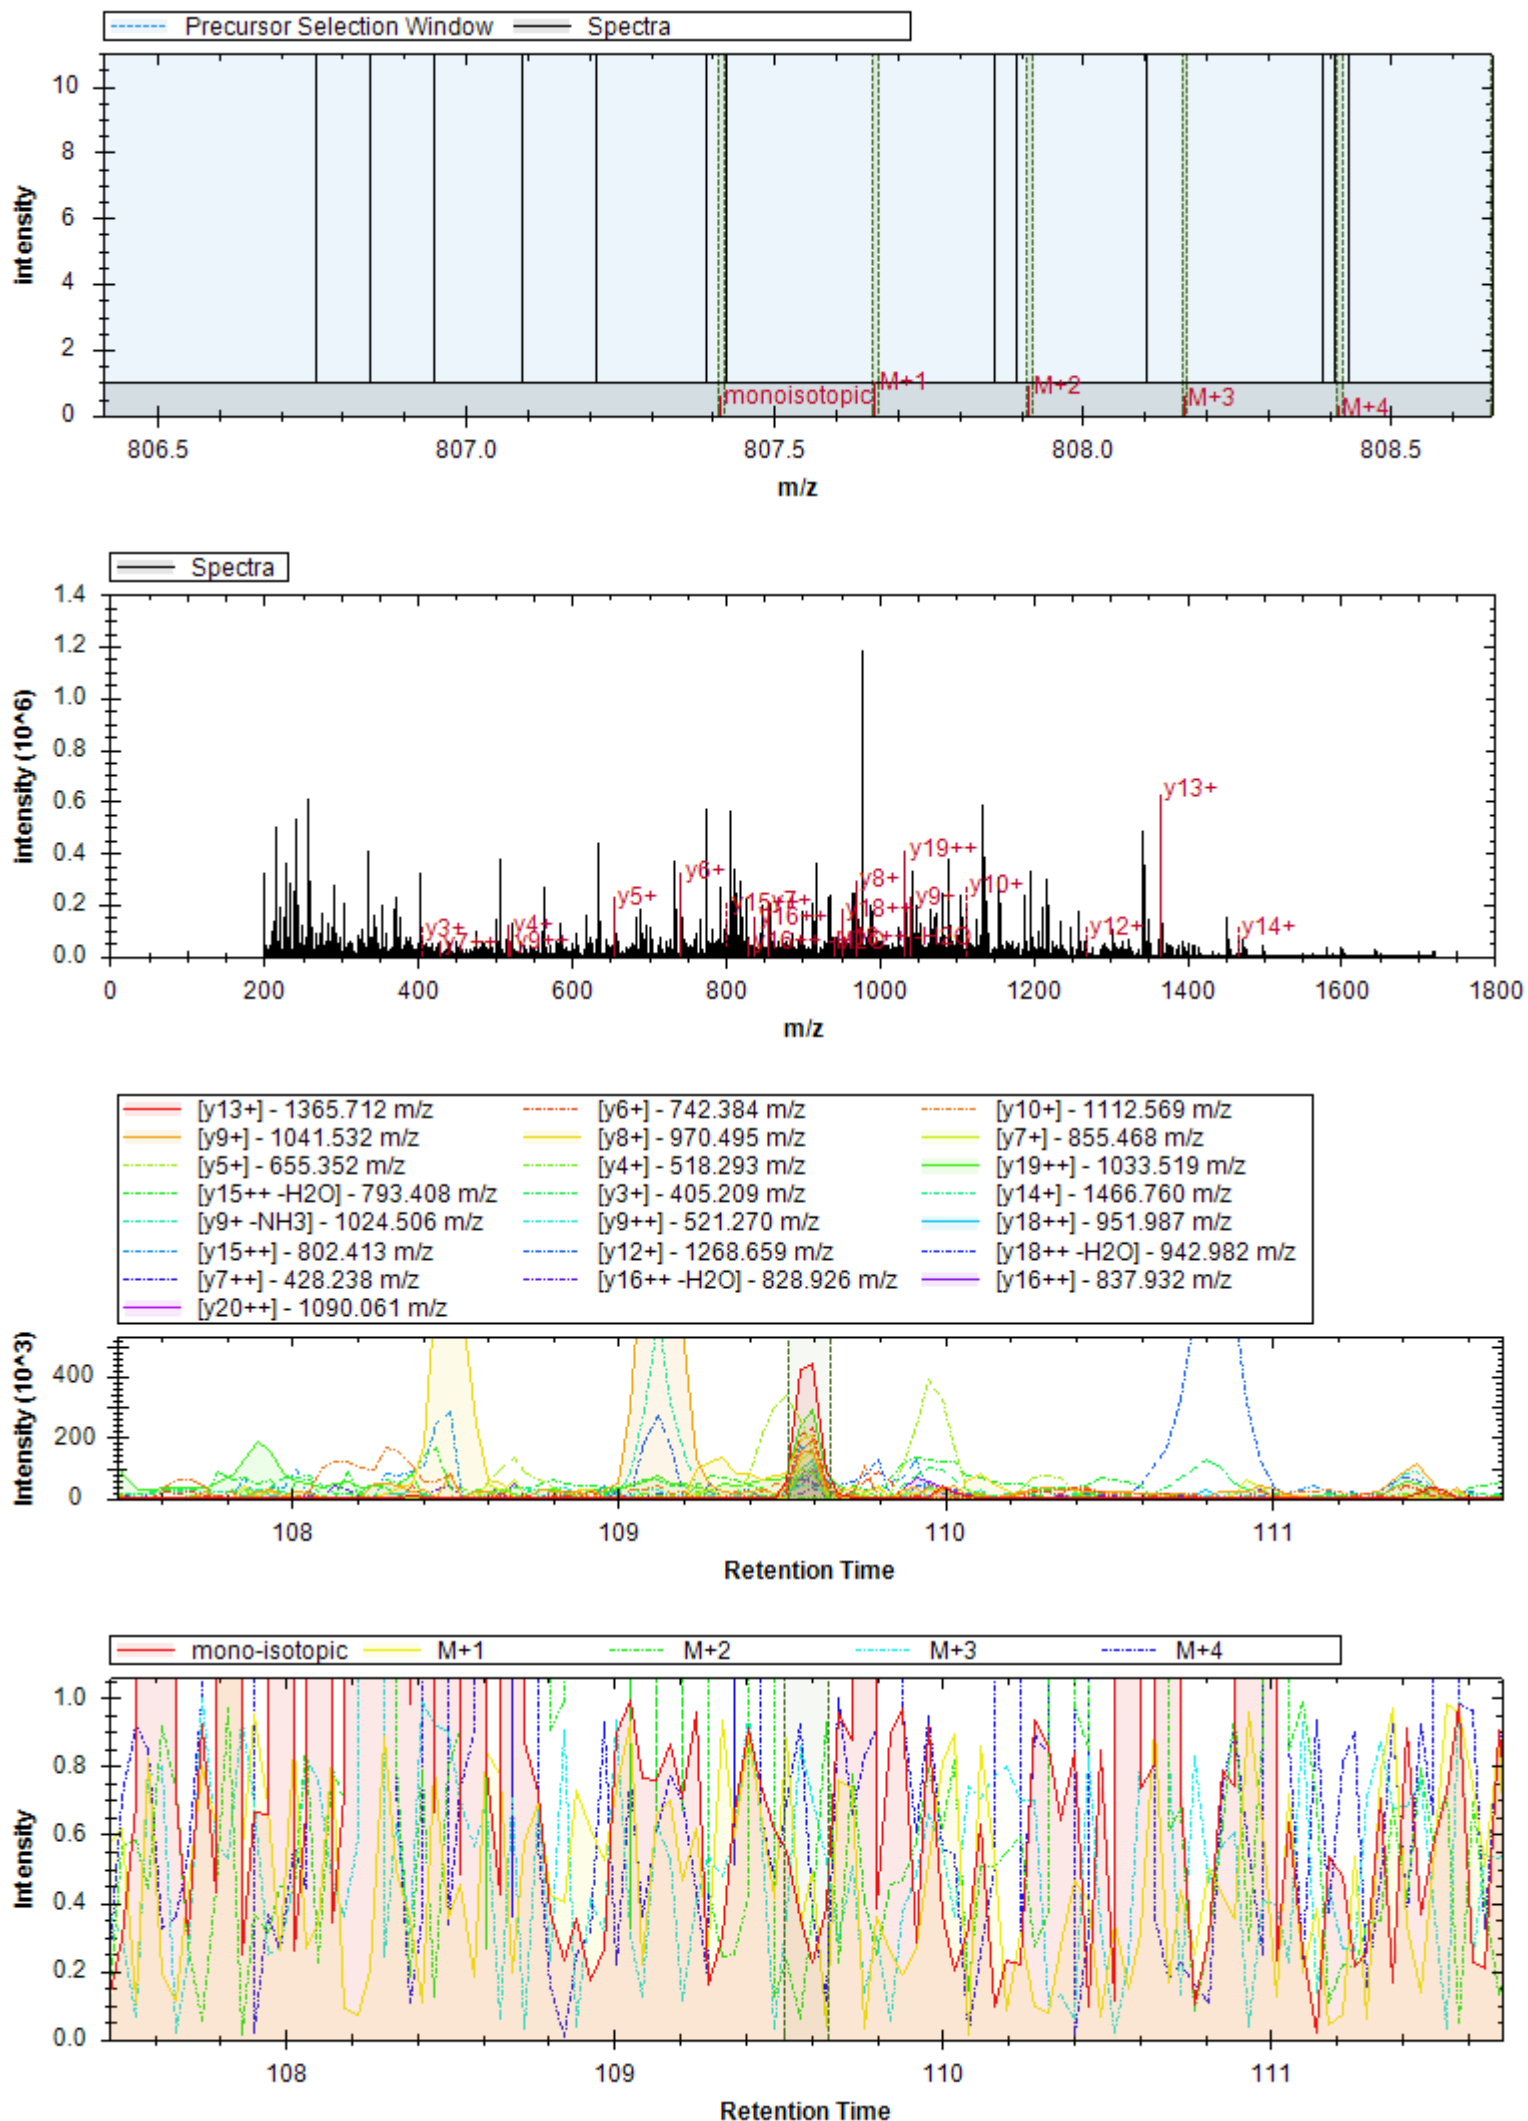

- | | | |
|-----------------------------|------------------------------|----------------------------|
| [y7+] - 671.347 m/z | [y10+ -H3PO4] - 894.443 m/z | [y4+] - 416.225 m/z |
| [y10+] - 992.420 m/z | [y10++] - 496.714 m/z | [b3+] - 308.124 m/z |
| [y11+ -H3PO4] - 981.475 m/z | [y12+ -H3PO4] - 1068.507 m/z | [y9+ -H3PO4] - 797.390 m/z |
| [y11++] - 540.230 m/z | [y11+] - 1079.452 m/z | [y7+ -H2O] - 653.337 m/z |
| [y8+ -H3PO4] - 740.369 m/z | [y12+] - 1166.484 m/z | [y10+ -H2O] - 1072.209 m/z |
| [b4+ -H2O] - 377.146 m/z | [y5+] - 517.273 m/z | [y10+ -NH3] - 975.393 m/z |
| [b4+] - 395.156 m/z | | |