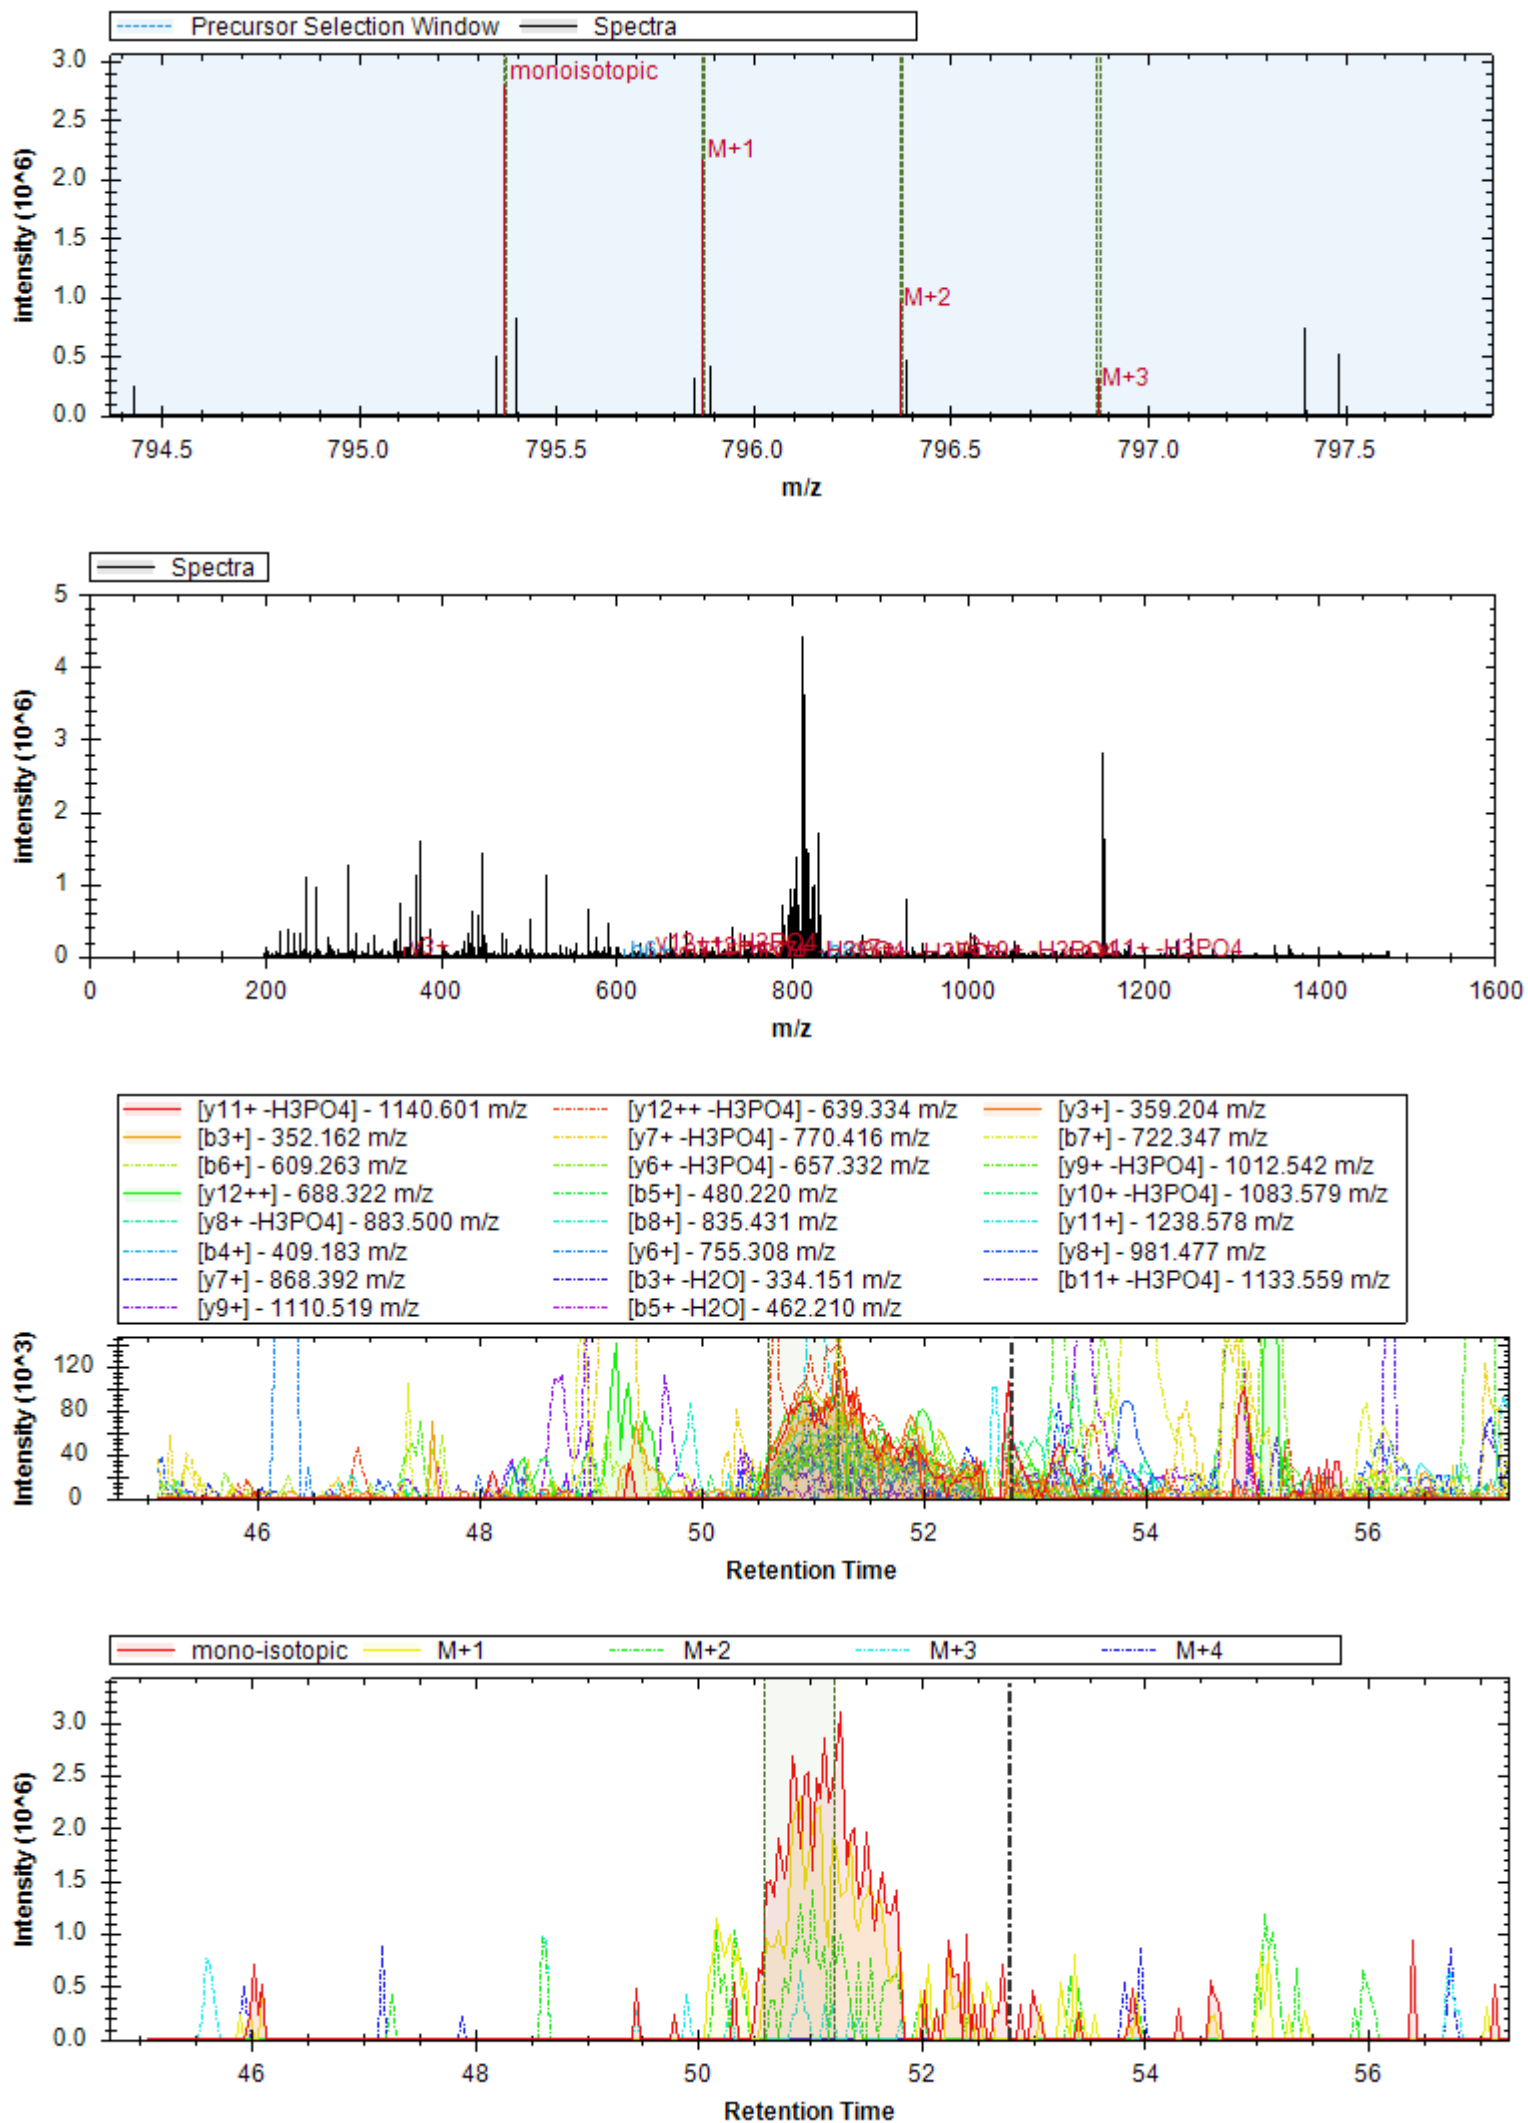

[y18++ -H3PO4] - 914.454 m/z	[y19++ -H3PO4] - 949.972 m/z	[y20++ -H3PO4] - 1031.504 m/z
[y5+] - 583.295 m/z	[y21++ -H3PO4] - 1075.020 m/z	[b3+ -H2O] - 346.176 m/z
[b14+ -H3PO4] - 1346.649 m/z	[y6+] - 720.354 m/z	[y4+] - 446.236 m/z
[b3+] - 364.187 m/z	[y8+] - 916.475 m/z	[y6++] - 360.681 m/z
[b7+] - 705.368 m/z	[y3+] - 375.199 m/z	[y20++] - 1080.492 m/z
[y17++ -H3PO4] - 885.943 m/z	[y10+ -H3PO4] - 1042.518 m/z	[b11+] - 1149.569 m/z
[y18++] - 963.442 m/z	[b12+] - 1220.606 m/z	[y19++] - 998.961 m/z
[y7+] - 819.422 m/z	[y21++] - 1124.008 m/z	[y20+++] - 720.664 m/z
[b13+] - 1277.627 m/z		