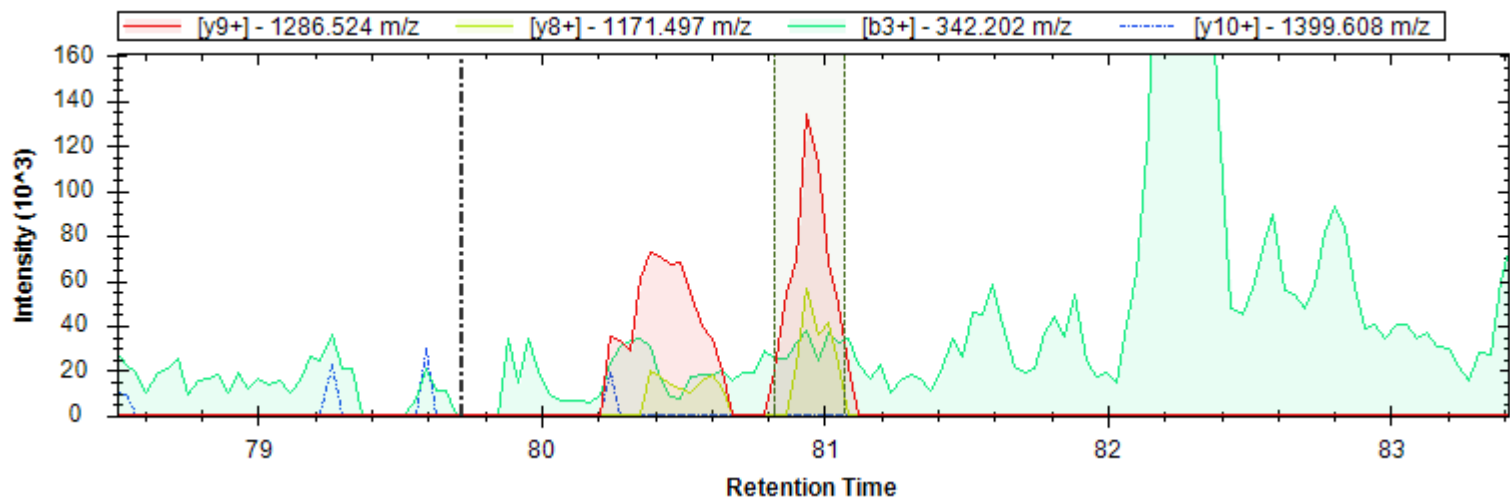

- | | | |
|-----------------------------|------------------------------|----------------------------|
| [y7+] - 671.347 m/z | [y10+ -H3PO4] - 894.443 m/z | [y4+] - 416.225 m/z |
| [y10+] - 992.420 m/z | [y10++] - 496.714 m/z | [b3+] - 308.124 m/z |
| [y11+ -H3PO4] - 981.475 m/z | [y12+ -H3PO4] - 1068.507 m/z | [y9+ -H3PO4] - 797.390 m/z |
| [y11++] - 540.230 m/z | [y11+] - 1079.452 m/z | [y7+ -H2O] - 653.337 m/z |
| [y8+ -H3PO4] - 740.369 m/z | [y12+] - 1166.484 m/z | [y10+ -H2O] - 1072.209 m/z |
| [b4+ -H2O] - 377.146 m/z | [y5+] - 517.273 m/z | [y10+ -NH3] - 975.393 m/z |
| [b4+] - 395.156 m/z | | |