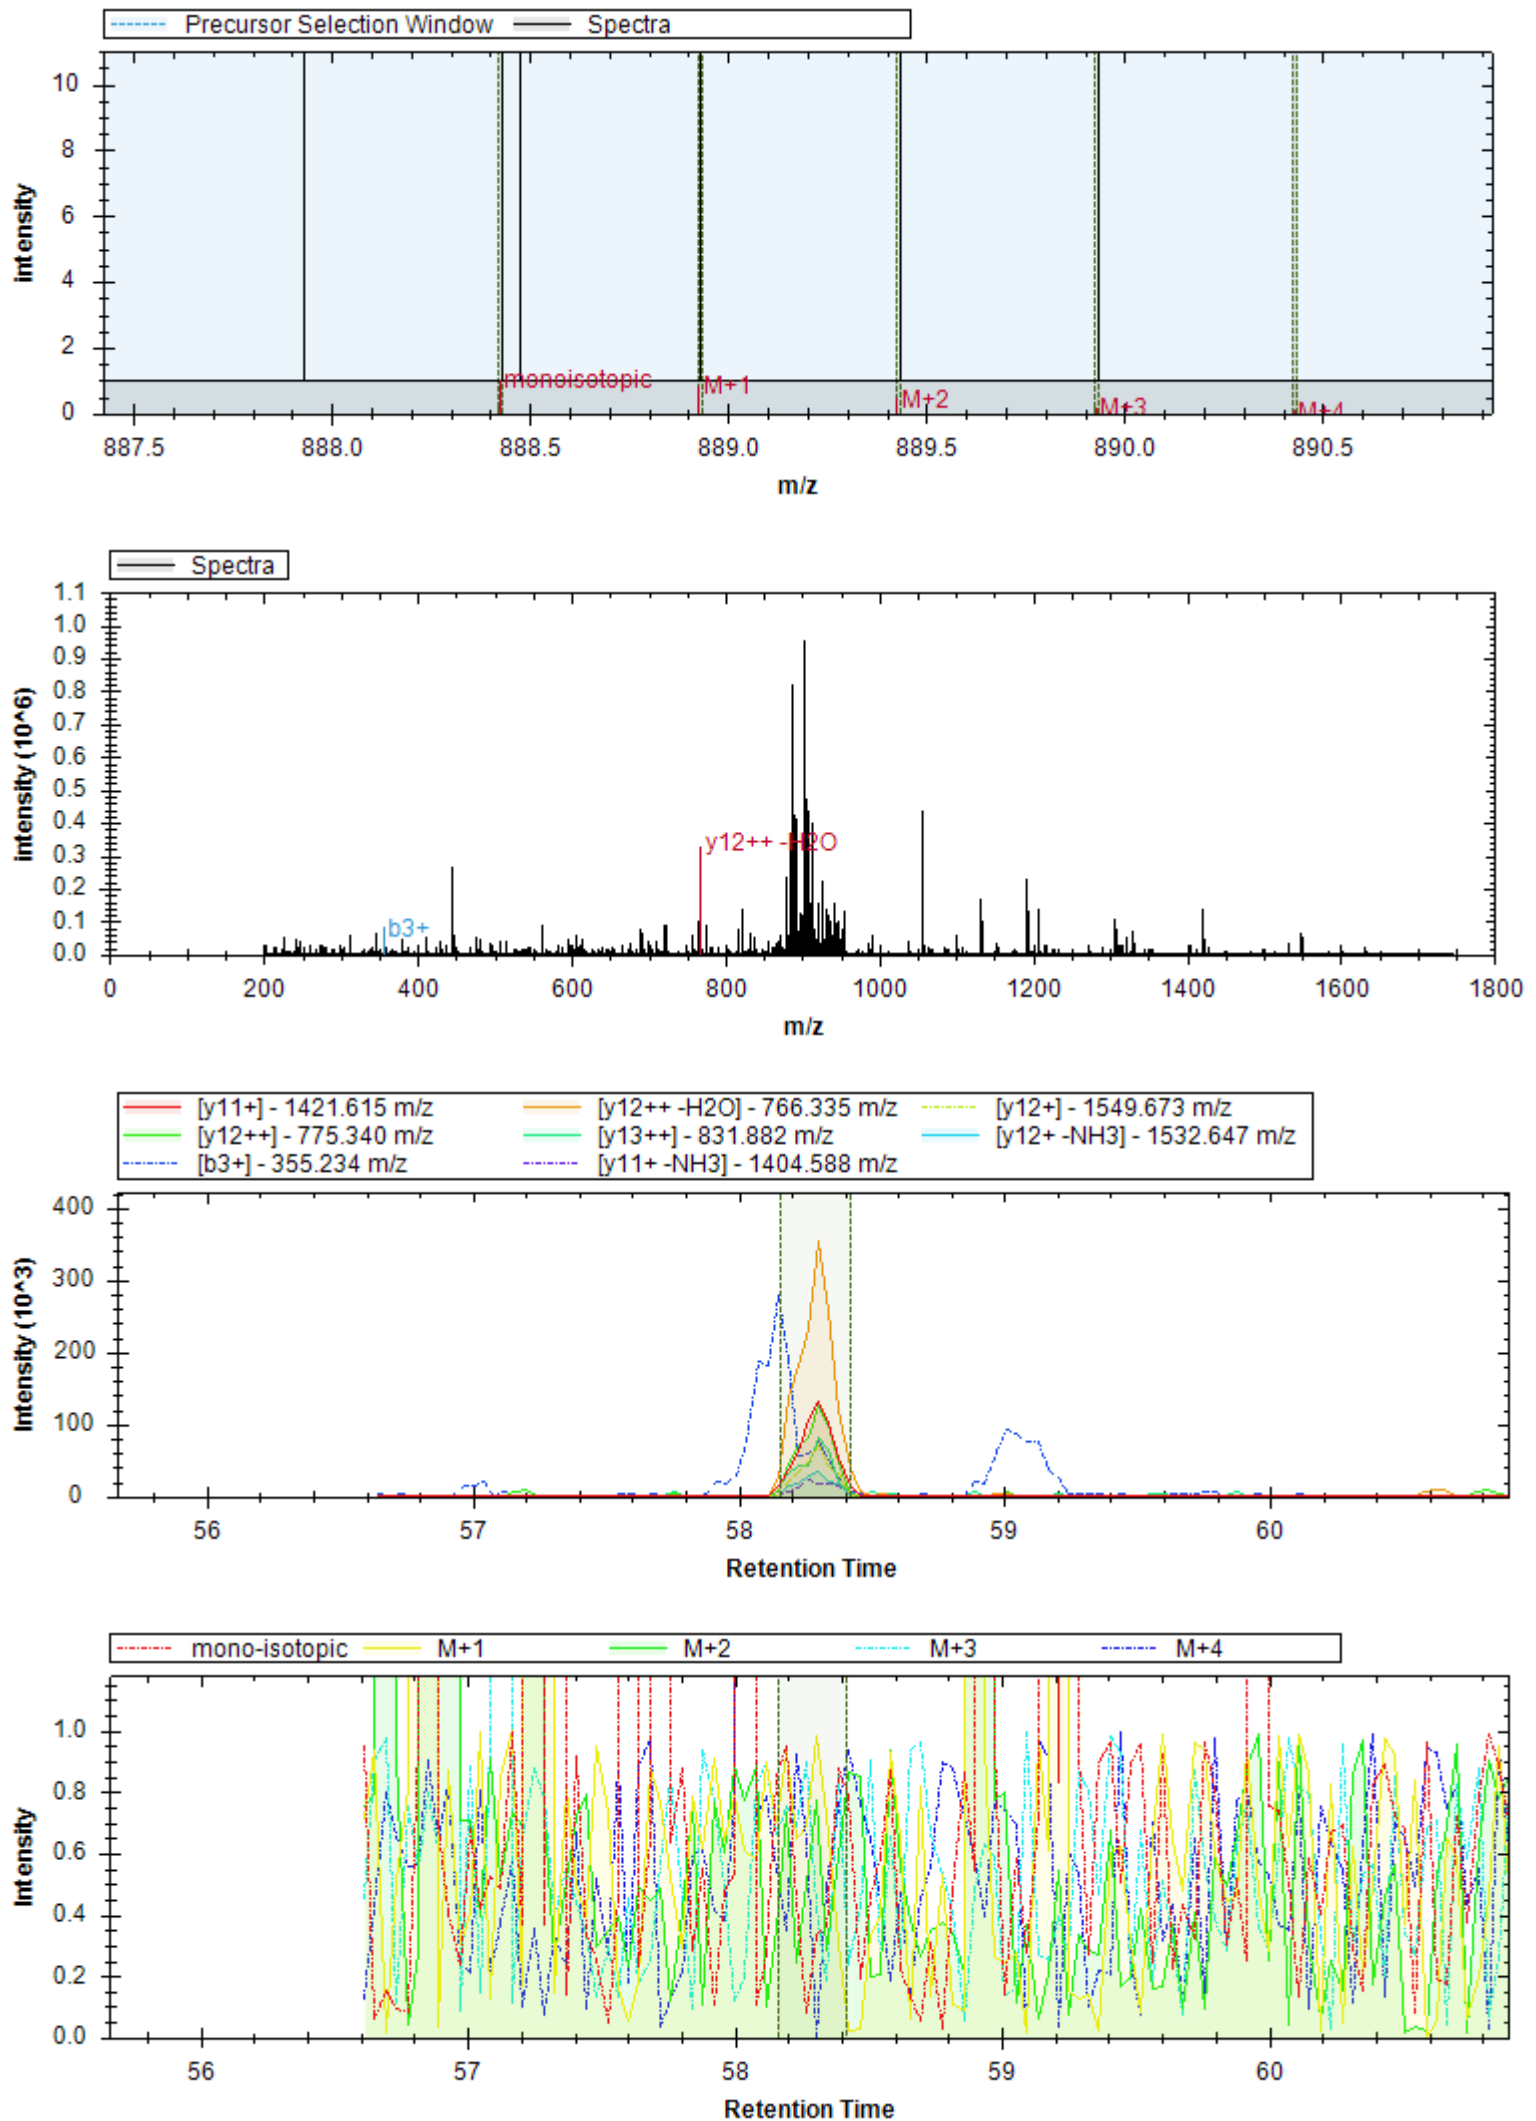

[y7+] - 911.462 m/z	[y5+] - 635.315 m/z	[y6+] - 798.378 m/z
[y10+] - 1244.642 m/z	[y8+] - 1010.531 m/z	[y15++] - 837.897 m/z
[y13+] - 1530.734 m/z	[y4+] - 548.283 m/z	[y14++] - 794.381 m/z
[y17++ -H3PO4] - 945.942 m/z	[b3+] - 315.166 m/z	[y9+] - 1147.589 m/z
[y19++ -H3PO4] - 1032.974 m/z	[y11+] - 1358.685 m/z	[b4+ -H2O] - 426.198 m/z
[y21++] - 1197.008 m/z	[y21++ -H3PO4] - 1148.019 m/z	