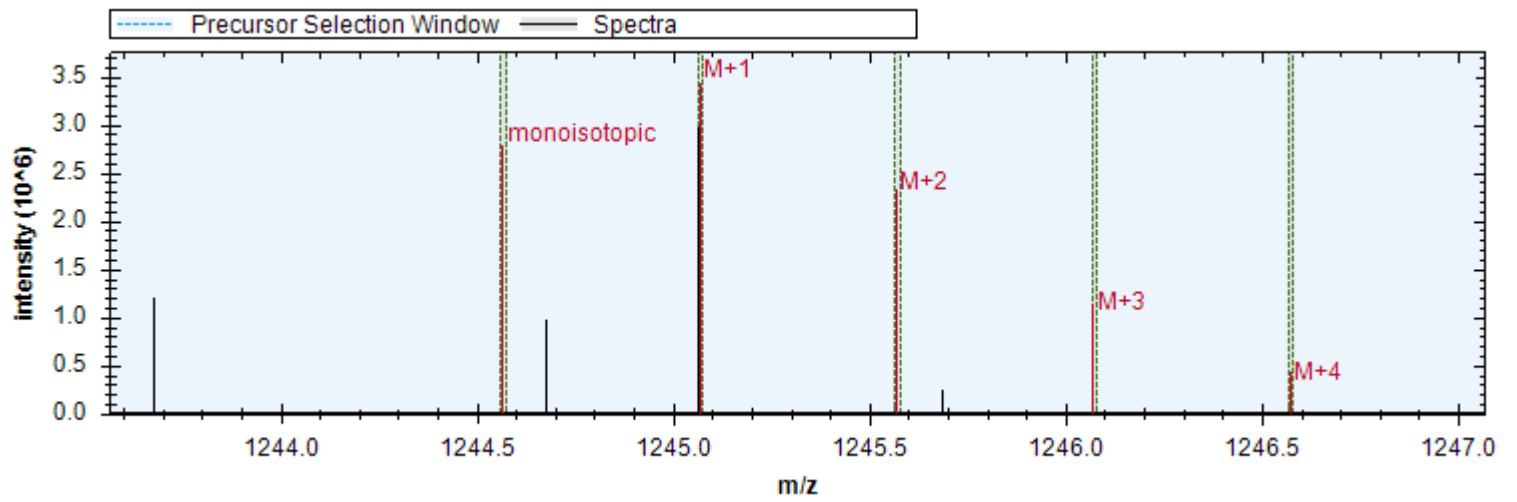

Fig4_MP-DIA-barrel-cortex-p54-1_MHRM.htrms

- | | | |
|------------------------------|------------------------------|----------------------------|
| [y14++ -H3PO4] - 703.909 m/z | [y13++ -H3PO4] - 668.391 m/z | [b6+ -H3PO4] - 608.388 m/z |
| [y9+] - 898.499 m/z | [b10++ -H3PO4] - 509.314 m/z | [y5+] - 489.267 m/z |
| [y6+] - 576.299 m/z | [y12++ -H3PO4] - 618.857 m/z | [y14++] - 752.898 m/z |
| [y8+] - 801.447 m/z | [y13++] - 717.379 m/z | [b10++] - 558.302 m/z |
| [y12++] - 667.845 m/z | [b6+] - 706.365 m/z | [y8++] - 401.227 m/z |
| [y9++] - 449.753 m/z | [y5+ -H2O] - 471.256 m/z | [y9+ -H2O] - 880.489 m/z |
| [y11++] - 618.311 m/z | [y3+] - 305.182 m/z | [y4+] - 392.214 m/z |
| [b5+] - 525.351 m/z | [y13++ -H2O] - 708.374 m/z | |