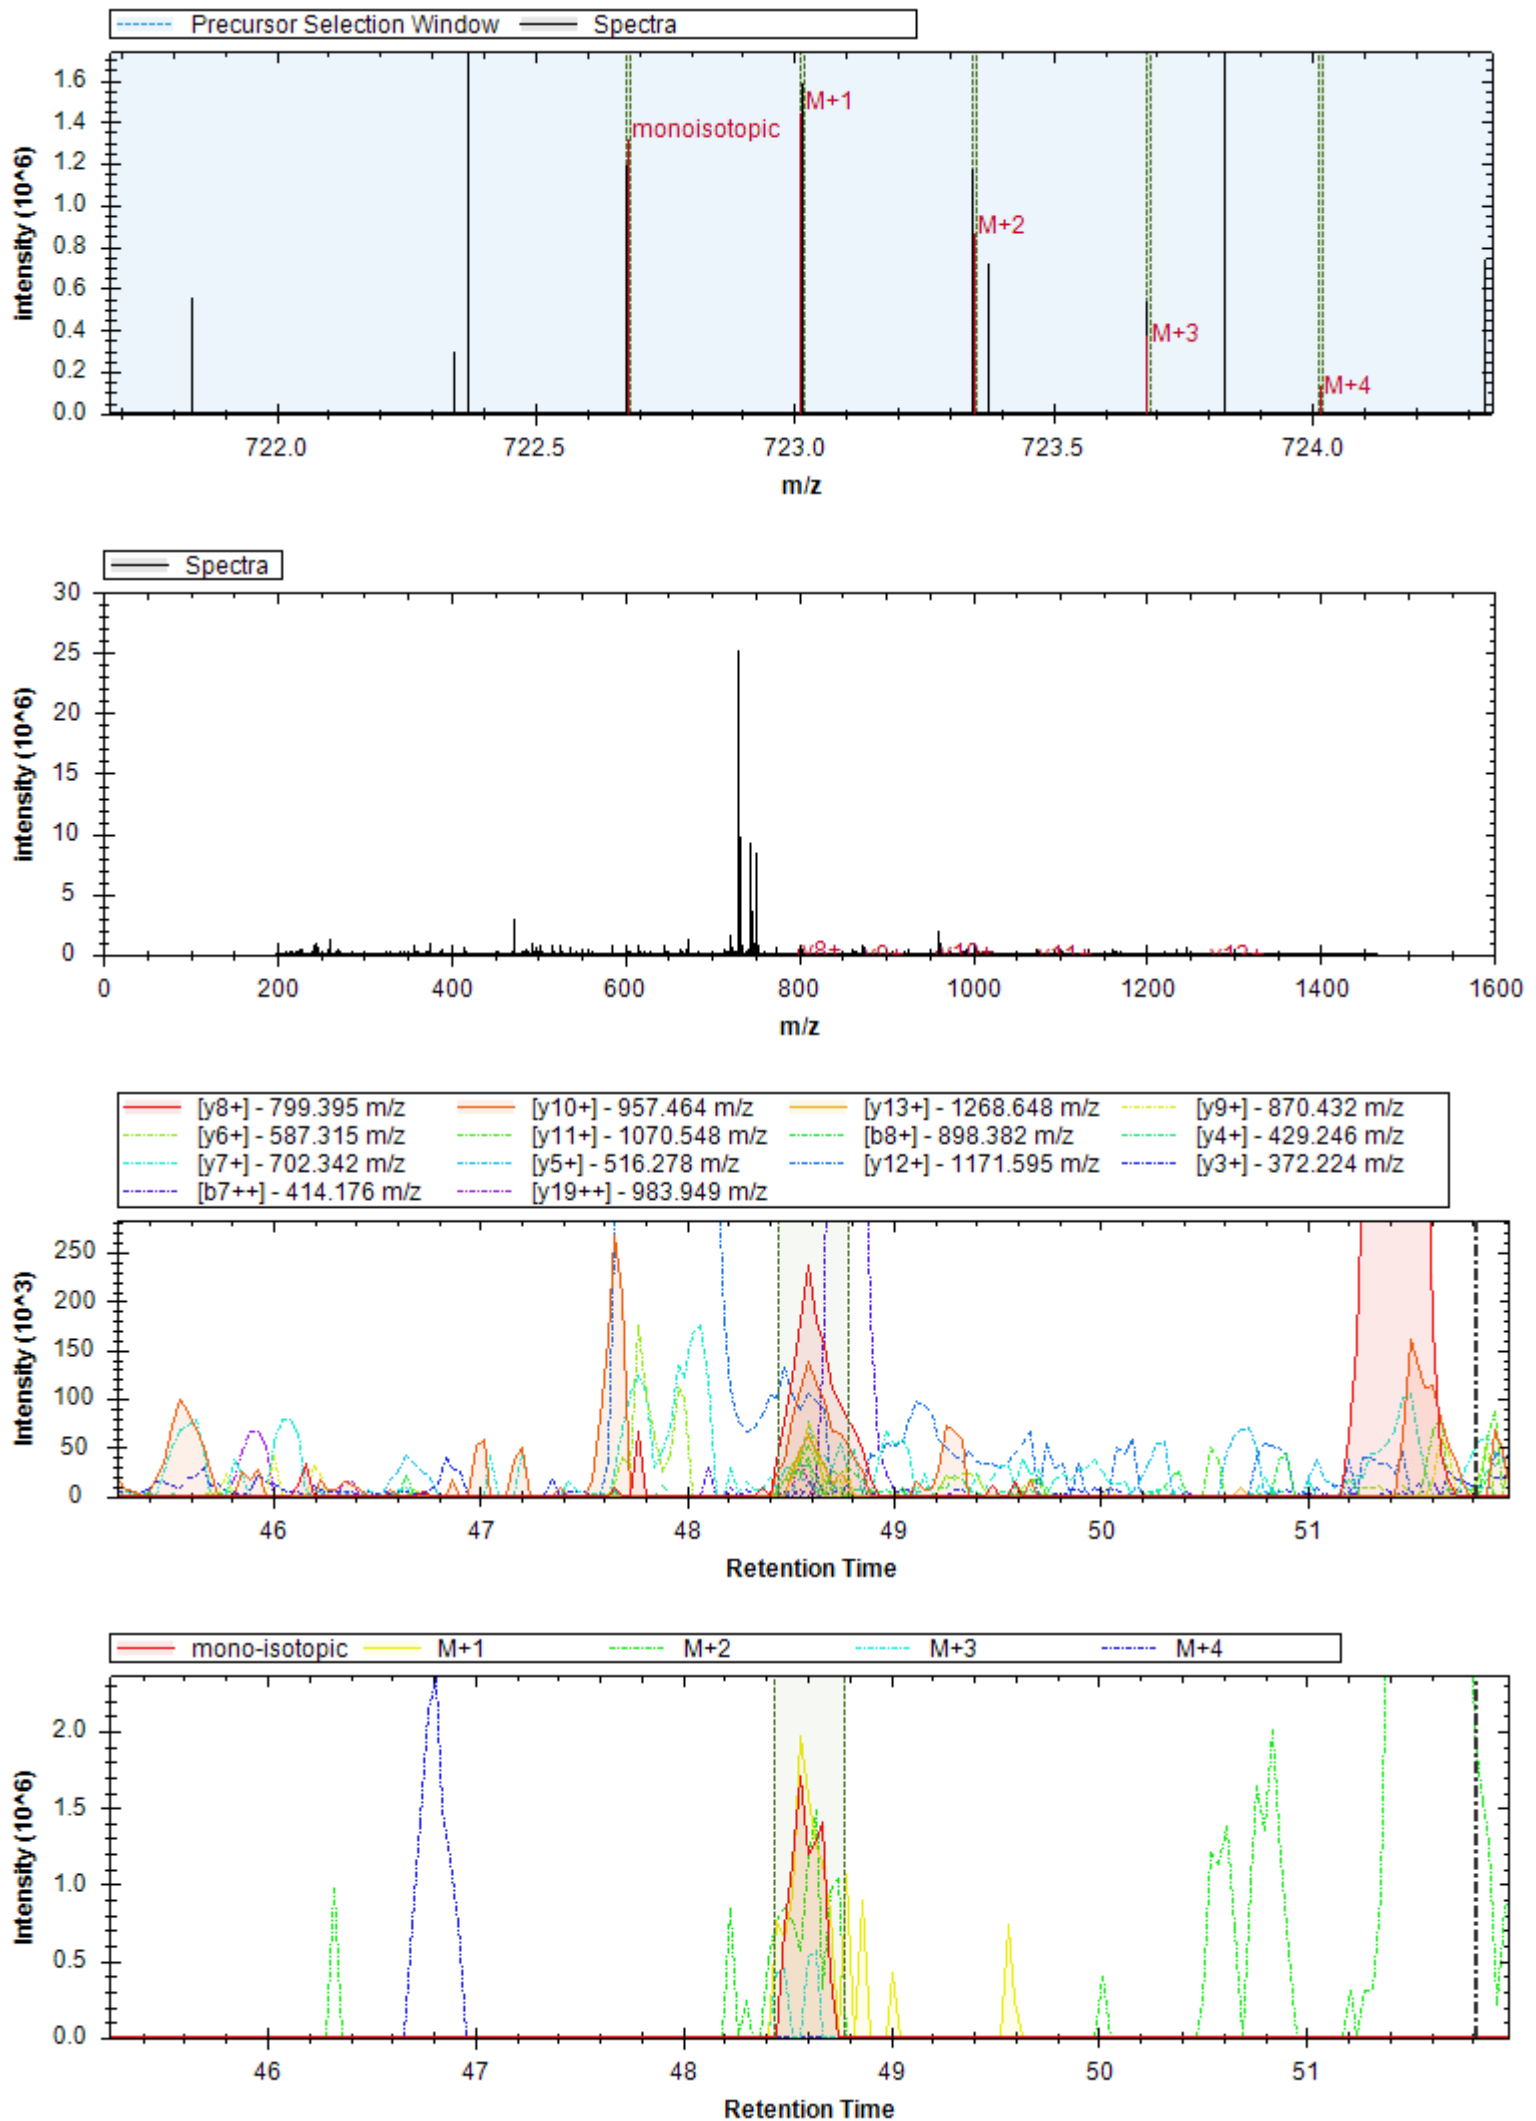

- | | | |
|-----------------------------|------------------------------|----------------------------|
| [y7+] - 671.347 m/z | [y10+ -H3PO4] - 894.443 m/z | [y4+] - 416.225 m/z |
| [y10+] - 992.420 m/z | [y10++] - 496.714 m/z | [b3+] - 308.124 m/z |
| [y11+ -H3PO4] - 981.475 m/z | [y12+ -H3PO4] - 1068.507 m/z | [y9+ -H3PO4] - 797.390 m/z |
| [y11++] - 540.230 m/z | [y11+] - 1079.452 m/z | [y7+ -H2O] - 653.337 m/z |
| [y8+ -H3PO4] - 740.369 m/z | [y12+] - 1166.484 m/z | [y10+ -H2O] - 1072.209 m/z |
| [b4+ -H2O] - 377.146 m/z | [y5+] - 517.273 m/z | [y10+ -NH3] - 975.393 m/z |
| [b4+] - 395.156 m/z | | |