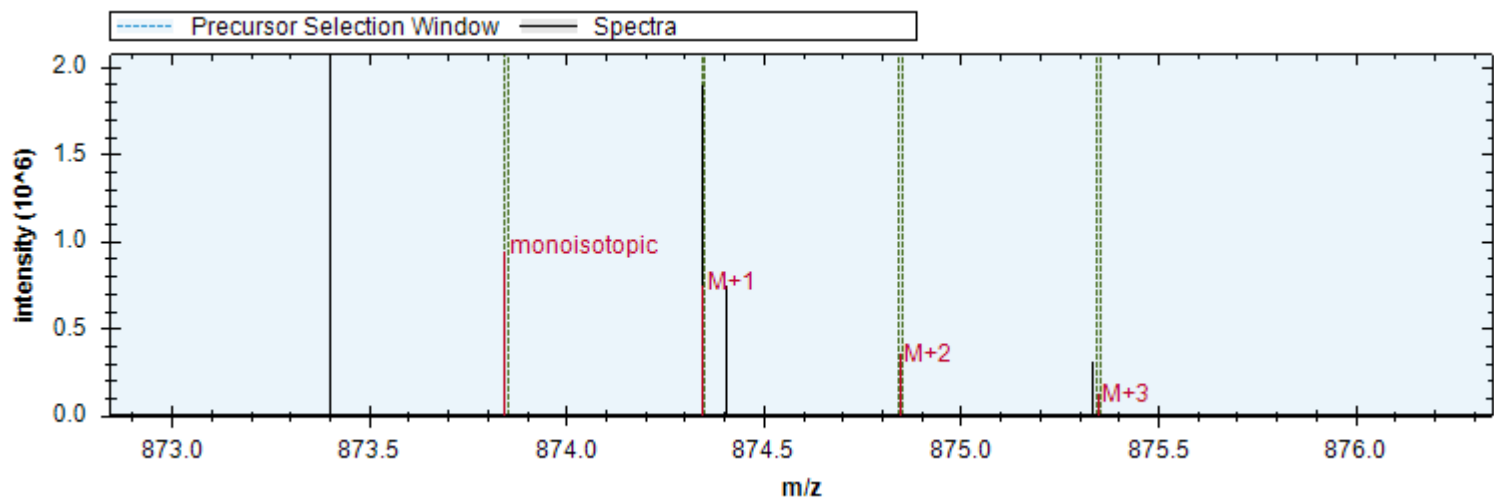

[y3+] - 369.225 m/z	[y13+] - 1329.532 m/z	[y10+] - 1058.415 m/z
[y9+] - 971.383 m/z	[y11+] - 1145.447 m/z	[y8+] - 884.351 m/z
[y10+ -H3PO4] - 960.438 m/z	[y13+ -H3PO4] - 1231.555 m/z	[y8+ -H3PO4] - 786.374 m/z
[y12+] - 1232.479 m/z	[y7+] - 797.319 m/z	[b5+] - 418.157 m/z
[b4+] - 361.135 m/z	[y14++] - 693.780 m/z	[y10+ -H2O] - 1138.204 m/z
[y16++] - 794.810 m/z		