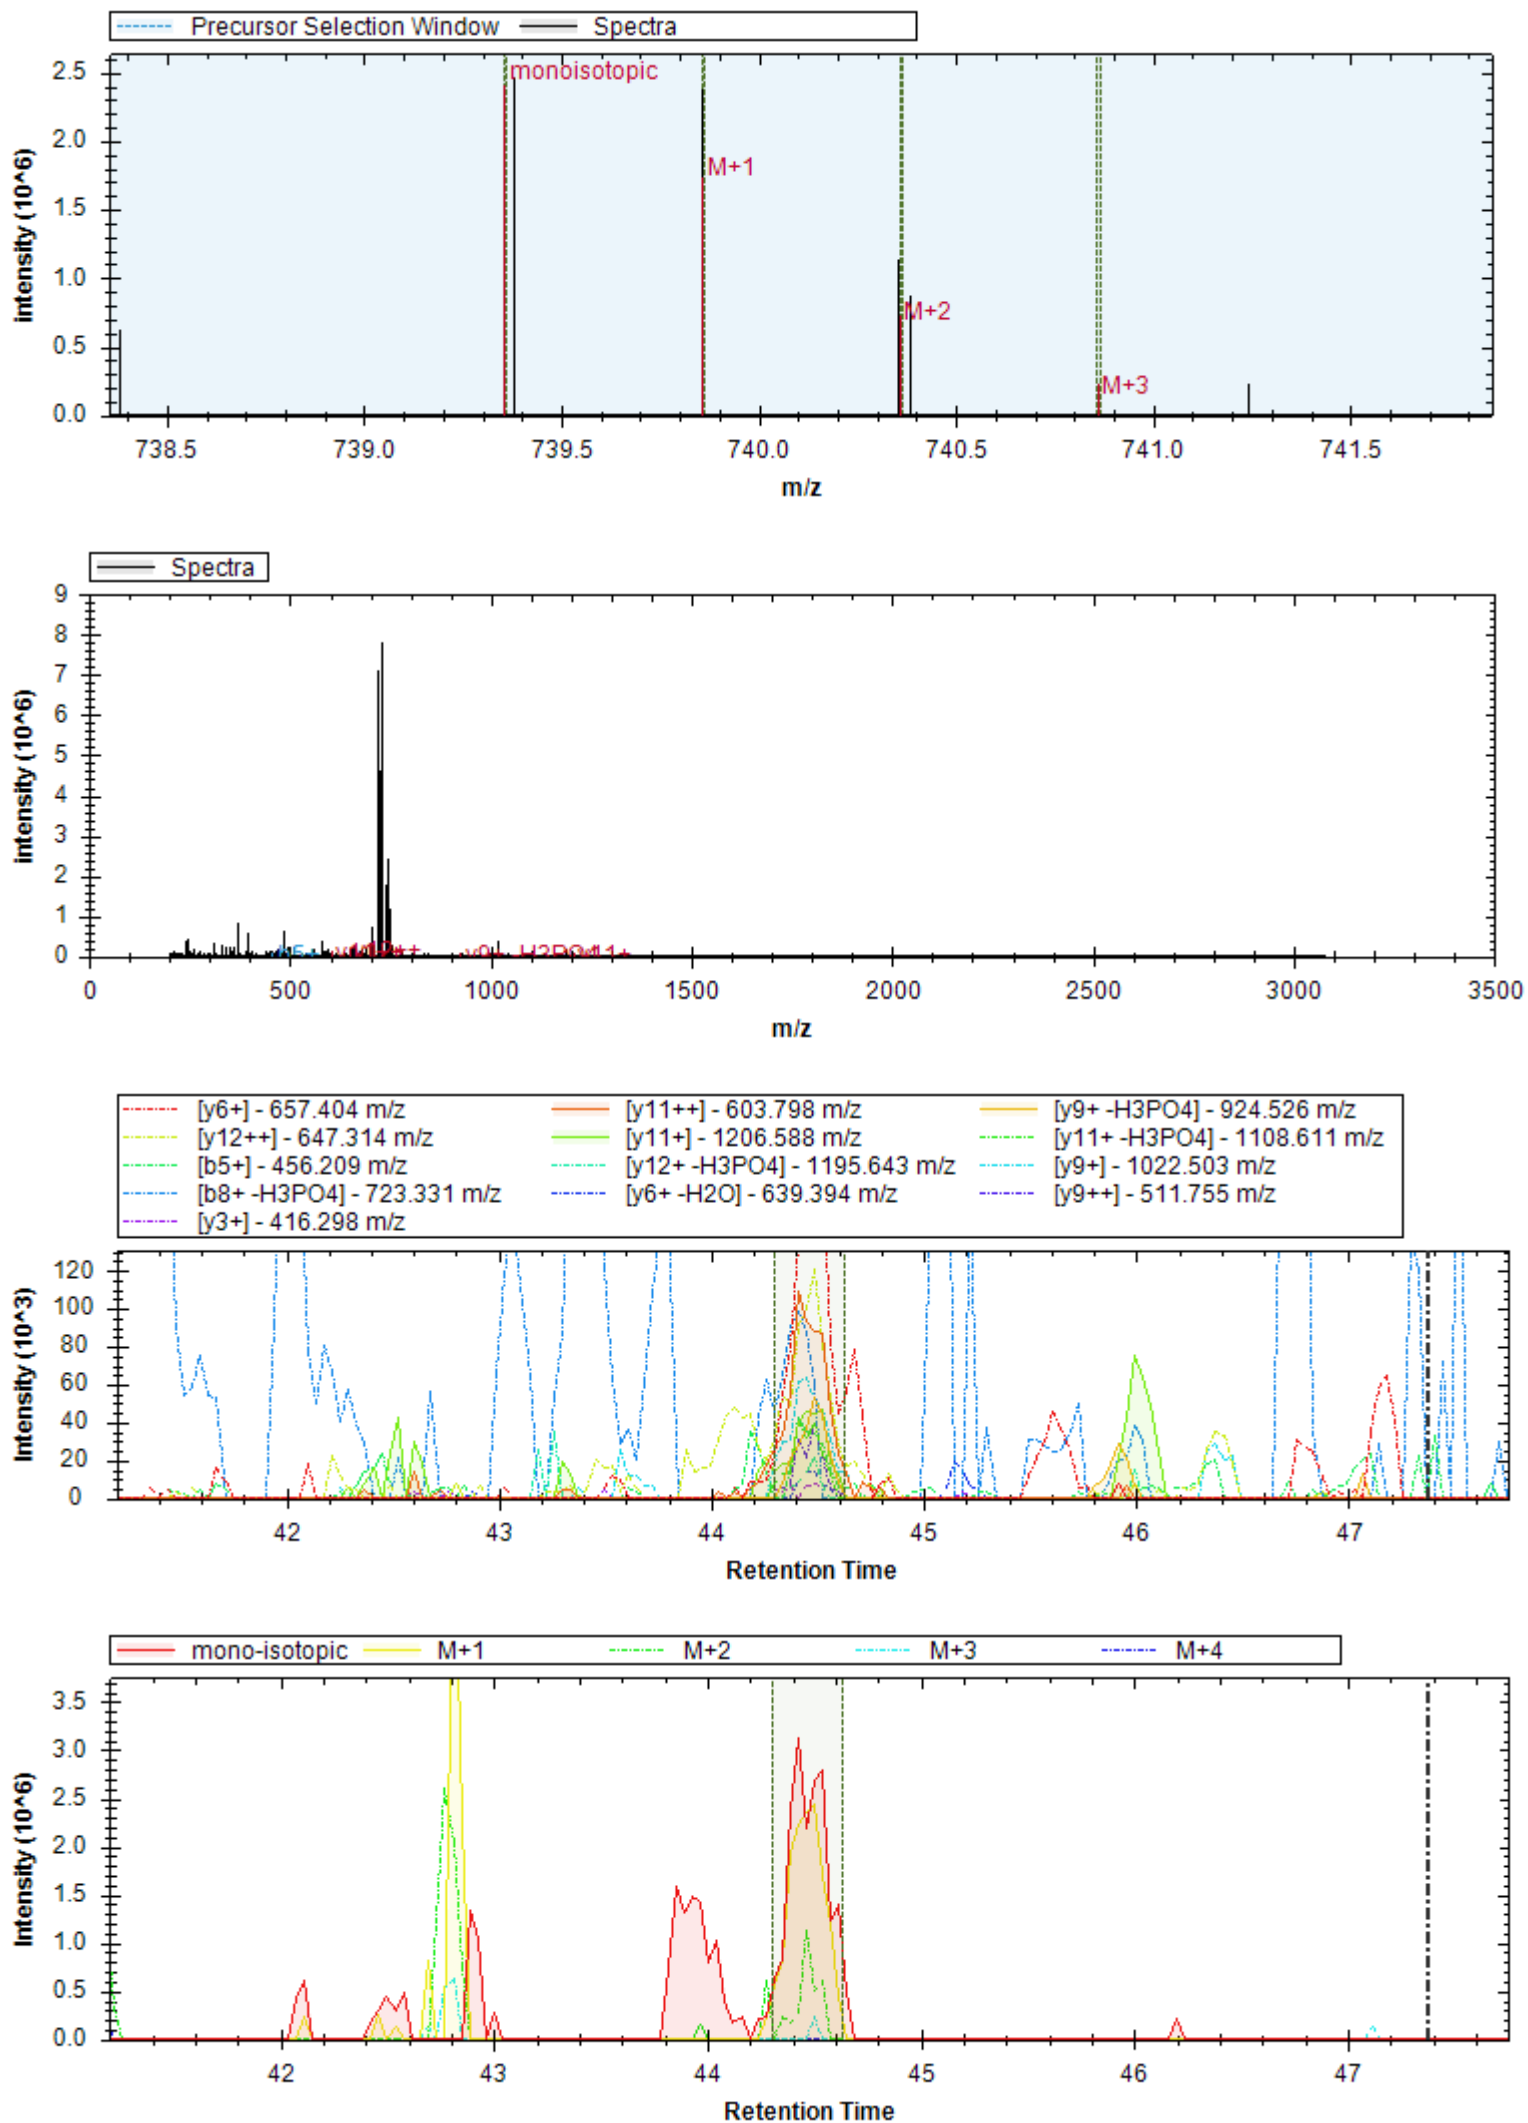

- | | | |
|-----------------------------|------------------------------|----------------------------|
| [y7+] - 671.347 m/z | [y10+ -H3PO4] - 894.443 m/z | [y4+] - 416.225 m/z |
| [y10+] - 992.420 m/z | [y10++] - 496.714 m/z | [b3+] - 308.124 m/z |
| [y11+ -H3PO4] - 981.475 m/z | [y12+ -H3PO4] - 1068.507 m/z | [y9+ -H3PO4] - 797.390 m/z |
| [y11++] - 540.230 m/z | [y11+] - 1079.452 m/z | [y7+ -H2O] - 653.337 m/z |
| [y8+ -H3PO4] - 740.369 m/z | [y12+] - 1166.484 m/z | [y10+ -H2O] - 1072.209 m/z |
| [b4+ -H2O] - 377.146 m/z | [y5+] - 517.273 m/z | [y10+ -NH3] - 975.393 m/z |
| [b4+] - 395.156 m/z | | |