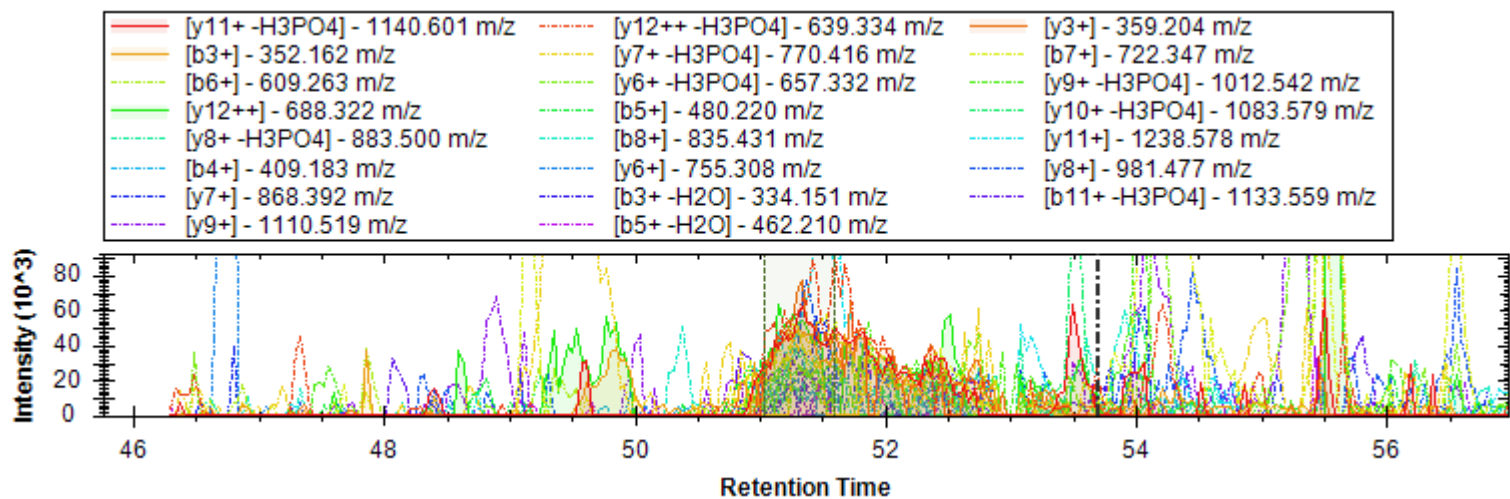

[y18++ -H3PO4] - 914.454 m/z	[y19++ -H3PO4] - 949.972 m/z	[y20++ -H3PO4] - 1031.504 m/z
[y5+] - 583.295 m/z	[y21++ -H3PO4] - 1075.020 m/z	[b3+ -H2O] - 346.176 m/z
[b14+ -H3PO4] - 1346.649 m/z	[y6+] - 720.354 m/z	[y4+] - 446.236 m/z
[b3+] - 364.187 m/z	[y8+] - 916.475 m/z	[y6++] - 360.681 m/z
[b7+] - 705.368 m/z	[y3+] - 375.199 m/z	[y20++] - 1080.492 m/z
[y17++ -H3PO4] - 885.943 m/z	[y10+ -H3PO4] - 1042.518 m/z	[b11+] - 1149.569 m/z
[y18++] - 963.442 m/z	[b12+] - 1220.606 m/z	[y19++] - 998.961 m/z
[y7+] - 819.422 m/z	[y21++] - 1124.008 m/z	[y20+++] - 720.664 m/z
[b13+] - 1277.627 m/z		