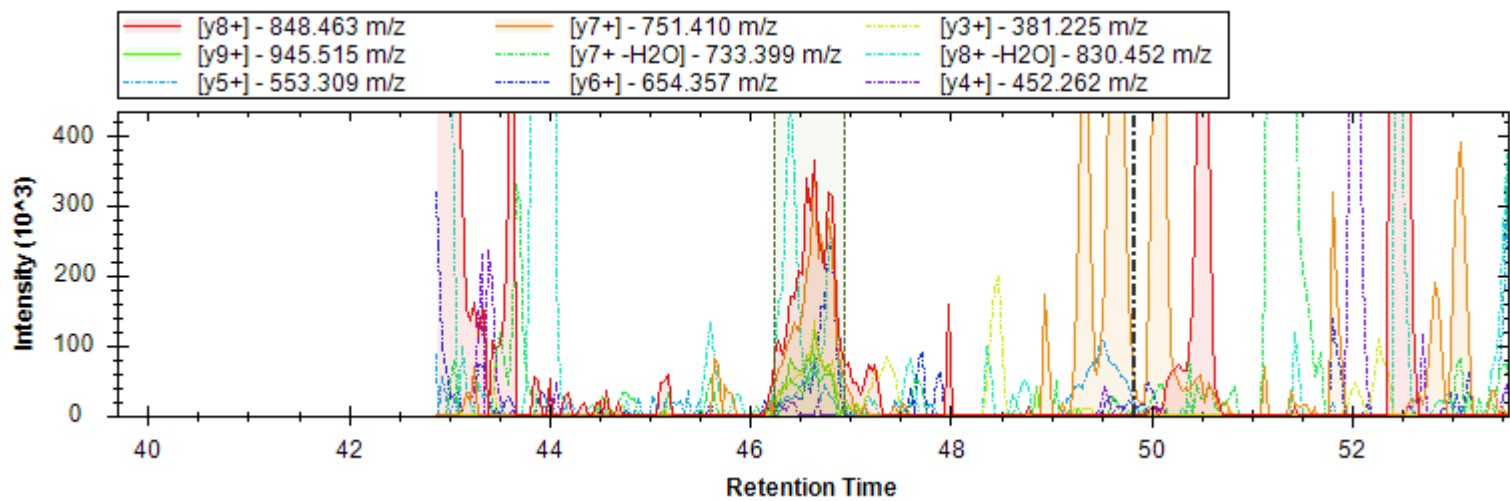

Fig4_MP-DIA-barrel-cortex-p54-1_MHRM.htrms

- | | | |
|------------------------------|------------------------------|----------------------------|
| [y14++ -H3PO4] - 703.909 m/z | [y13++ -H3PO4] - 668.391 m/z | [b6+ -H3PO4] - 608.388 m/z |
| [y9+] - 898.499 m/z | [b10++ -H3PO4] - 509.314 m/z | [y5+] - 489.267 m/z |
| [y6+] - 576.299 m/z | [y12++ -H3PO4] - 618.857 m/z | [y14++] - 752.898 m/z |
| [y8+] - 801.447 m/z | [y13++] - 717.379 m/z | [b10++] - 558.302 m/z |
| [y12++] - 667.845 m/z | [b6+] - 706.365 m/z | [y8++] - 401.227 m/z |
| [y9++] - 449.753 m/z | [y5+ -H2O] - 471.256 m/z | [y9+ -H2O] - 880.489 m/z |
| [y11++] - 618.311 m/z | [y3+] - 305.182 m/z | [y4+] - 392.214 m/z |
| [b5+] - 525.351 m/z | [y13++ -H2O] - 708.374 m/z | |