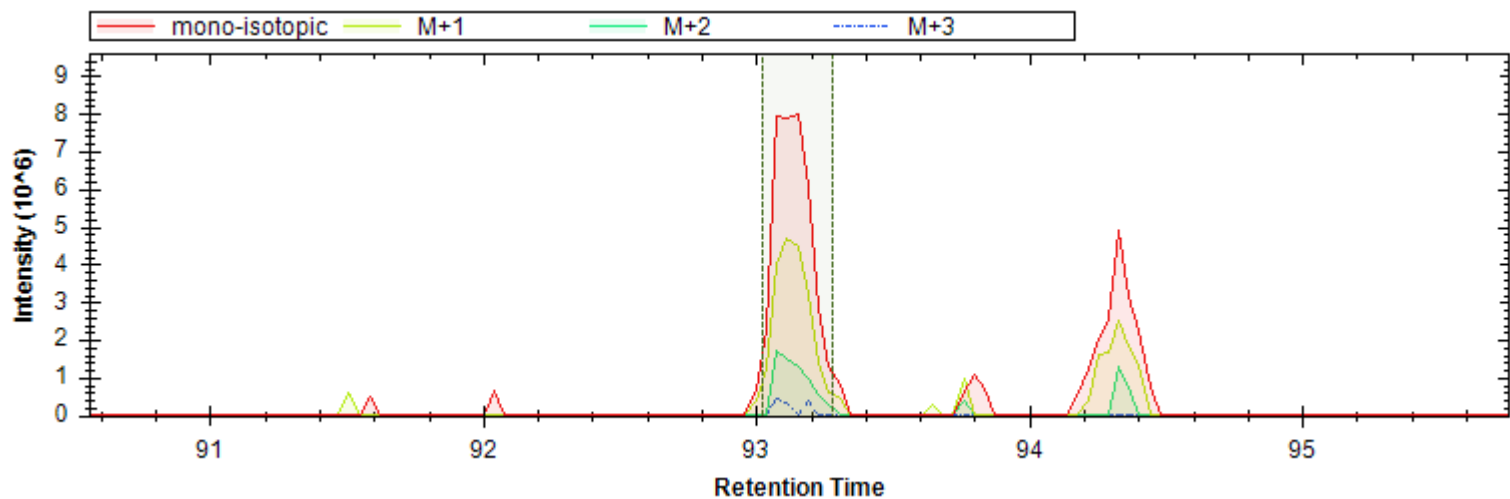

Fig4_MP-DIA-barrel-cortex-p54-1_MHRM.htrms

- | | | |
|------------------------------|------------------------------|----------------------------|
| [y14++ -H3PO4] - 703.909 m/z | [y13++ -H3PO4] - 668.391 m/z | [b6+ -H3PO4] - 608.388 m/z |
| [y9+] - 898.499 m/z | [b10++ -H3PO4] - 509.314 m/z | [y5+] - 489.267 m/z |
| [y6+] - 576.299 m/z | [y12++ -H3PO4] - 618.857 m/z | [y14++] - 752.898 m/z |
| [y8+] - 801.447 m/z | [y13++] - 717.379 m/z | [b10++] - 558.302 m/z |
| [y12++] - 667.845 m/z | [b6+] - 706.365 m/z | [y8++] - 401.227 m/z |
| [y9++] - 449.753 m/z | [y5+ -H2O] - 471.256 m/z | [y9+ -H2O] - 880.489 m/z |
| [y11++] - 618.311 m/z | [y3+] - 305.182 m/z | [y4+] - 392.214 m/z |
| [b5+] - 525.351 m/z | [y13++ -H2O] - 708.374 m/z | |