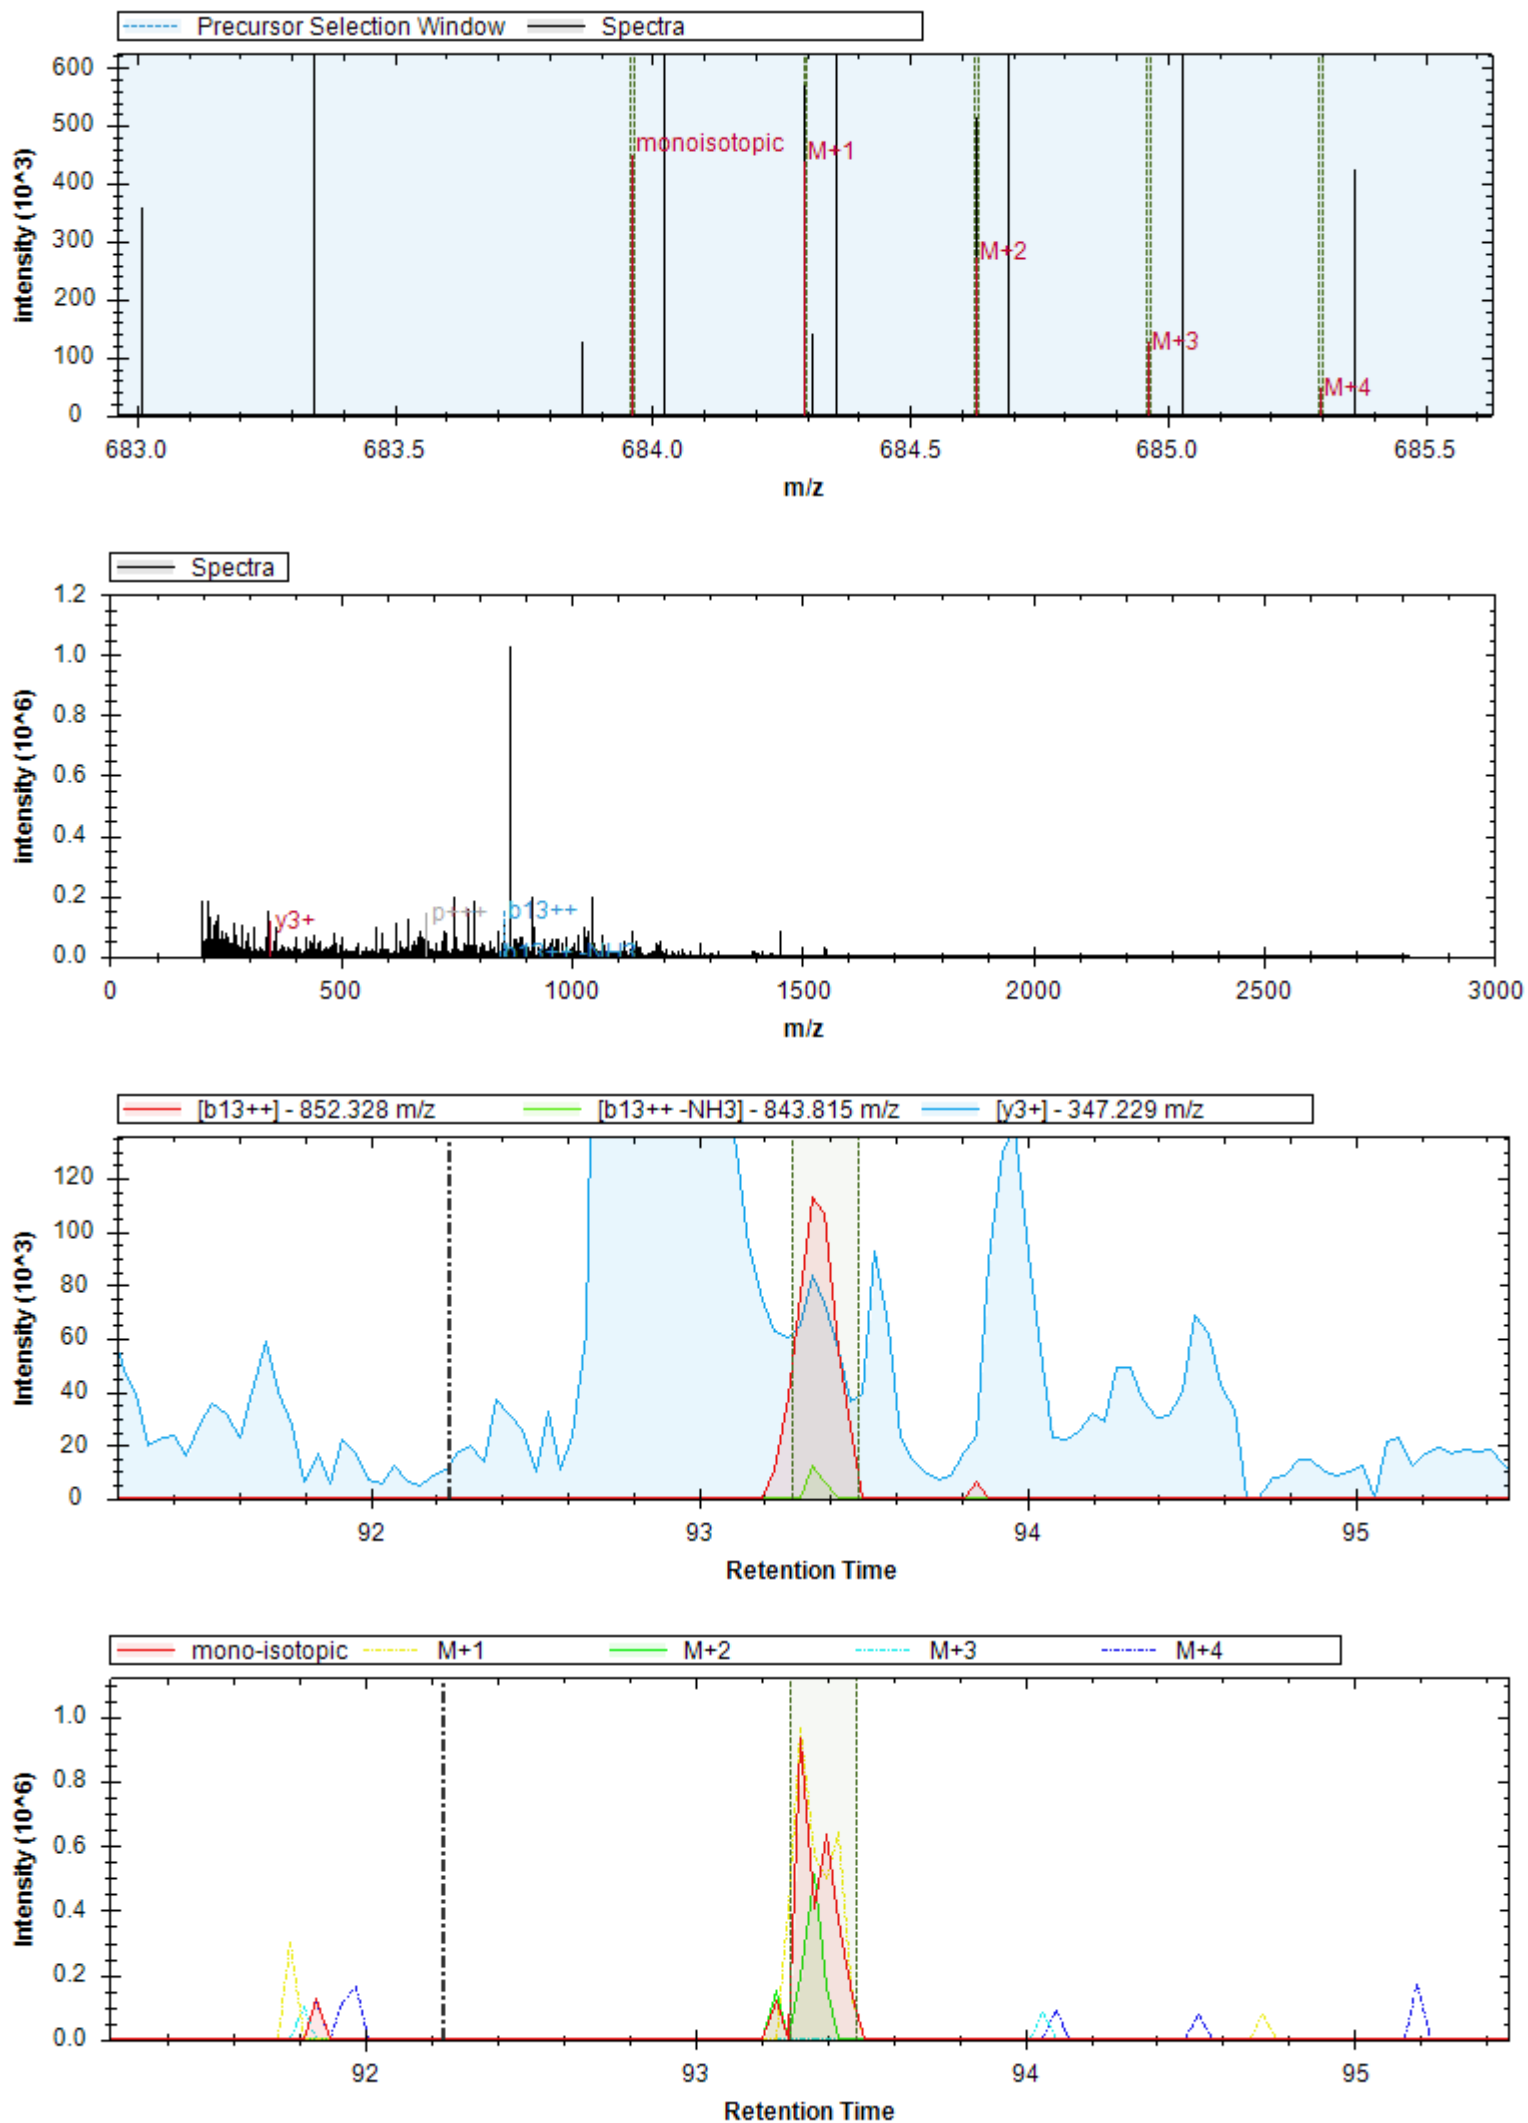

[y8+ -H3PO4] - 868.500 m/z	[b7+ -H3PO4] - 723.390 m/z	[y3+] - 345.213 m/z
[y8+] - 966.477 m/z	[y6+ -H3PO4] - 683.420 m/z	[y5+ -H3PO4] - 570.336 m/z
[y9++ -H3PO4] - 498.783 m/z	[b4+] - 385.183 m/z	[b6+] - 654.368 m/z
[y5+] - 668.313 m/z	[b9+ -H3PO4] - 921.490 m/z	[y8+ -H2O] - 948.466 m/z
[y7+ -H3PO4] - 811.479 m/z	[b9+ -NH3] - 1100.240 m/z	[y4+ -H3PO4] - 414.235 m/z