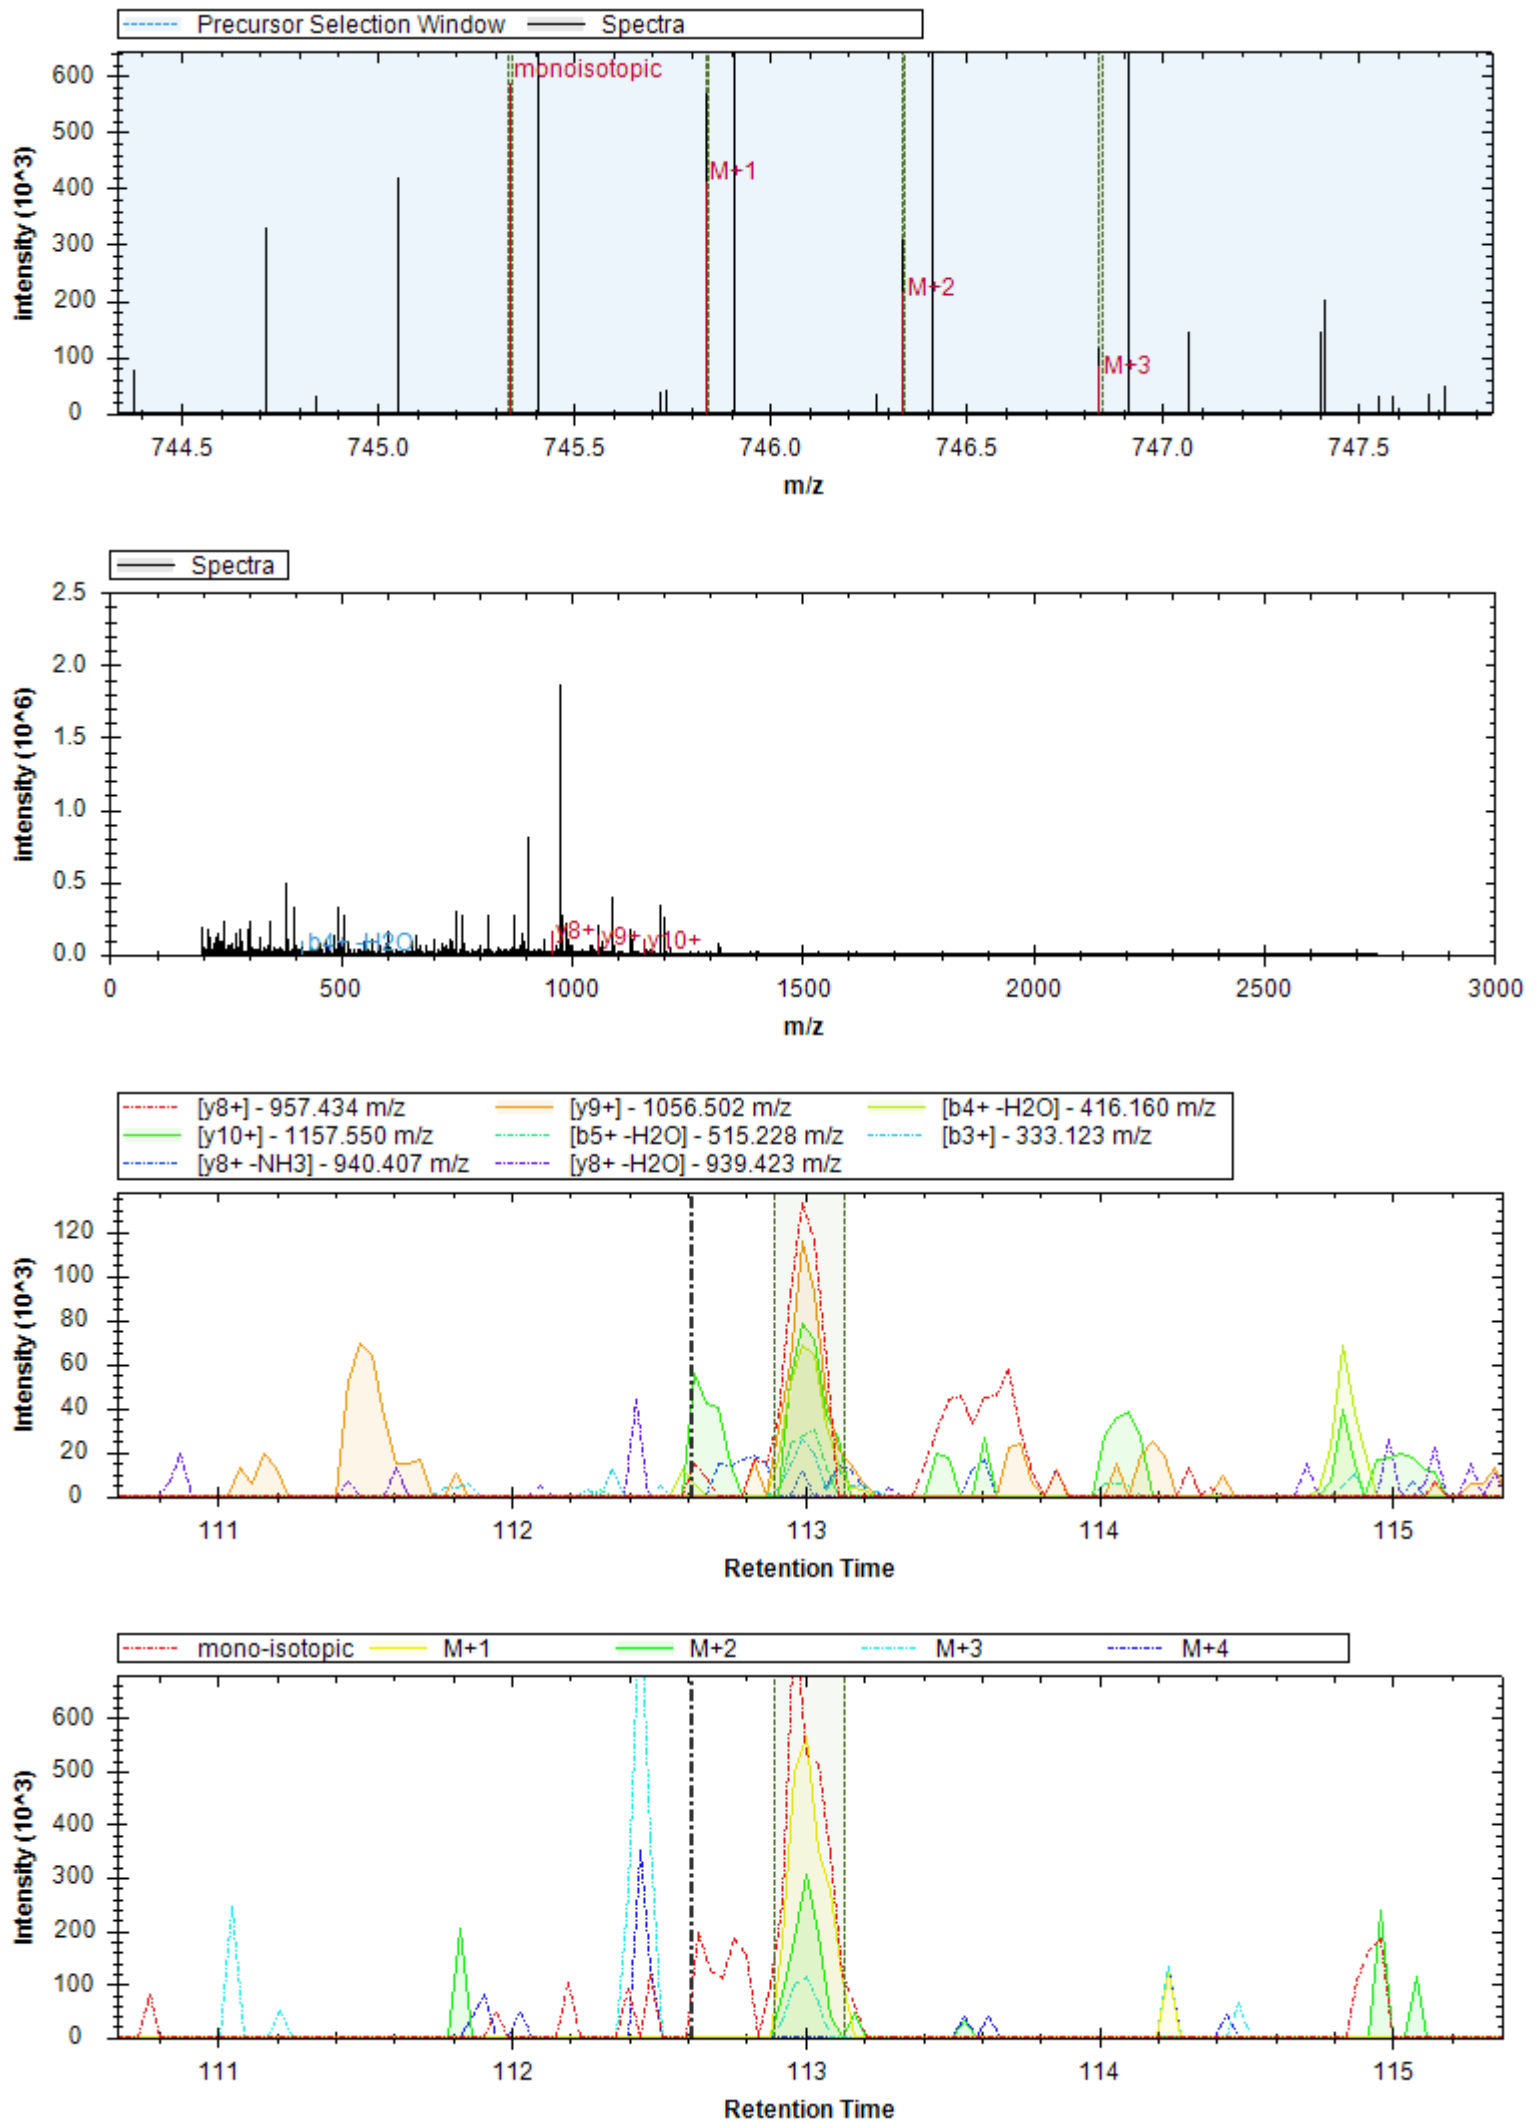

- | | | |
|-----------------------------|------------------------------|----------------------------|
| [y7+] - 671.347 m/z | [y10+ -H3PO4] - 894.443 m/z | [y4+] - 416.225 m/z |
| [y10+] - 992.420 m/z | [y10++] - 496.714 m/z | [b3+] - 308.124 m/z |
| [y11+ -H3PO4] - 981.475 m/z | [y12+ -H3PO4] - 1068.507 m/z | [y9+ -H3PO4] - 797.390 m/z |
| [y11++] - 540.230 m/z | [y11+] - 1079.452 m/z | [y7+ -H2O] - 653.337 m/z |
| [y8+ -H3PO4] - 740.369 m/z | [y12+] - 1166.484 m/z | [y10+ -H2O] - 1072.209 m/z |
| [b4+ -H2O] - 377.146 m/z | [y5+] - 517.273 m/z | [y10+ -NH3] - 975.393 m/z |
| [b4+] - 395.156 m/z | | |