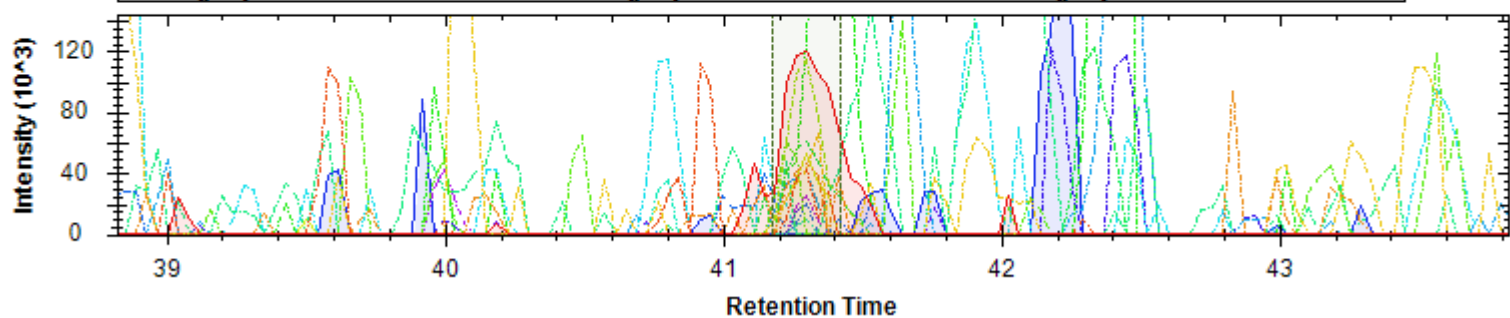

[y10++ -H3PO4] - 581.793 m/z	[y3+] - 403.212 m/z	[y5+ -H3PO4] - 571.302 m/z
[y6+ -H3PO4] - 708.361 m/z	[y8+ -H3PO4] - 937.467 m/z	[y10+++] - 420.857 m/z
[y4+ -H3PO4] - 472.234 m/z	[y11++ -H3PO4] - 617.312 m/z	[y10++] - 630.781 m/z
[b5+] - 469.241 m/z	[y6+] - 806.338 m/z	[y7+ -H3PO4] - 836.420 m/z
[y8++] - 518.226 m/z	[y9+ -H3PO4] - 1065.526 m/z	[y10+++ -NH3] - 415.181 m/z
[y4+] - 570.211 m/z	[y5+] - 669.279 m/z	[y8+] - 1035.444 m/z