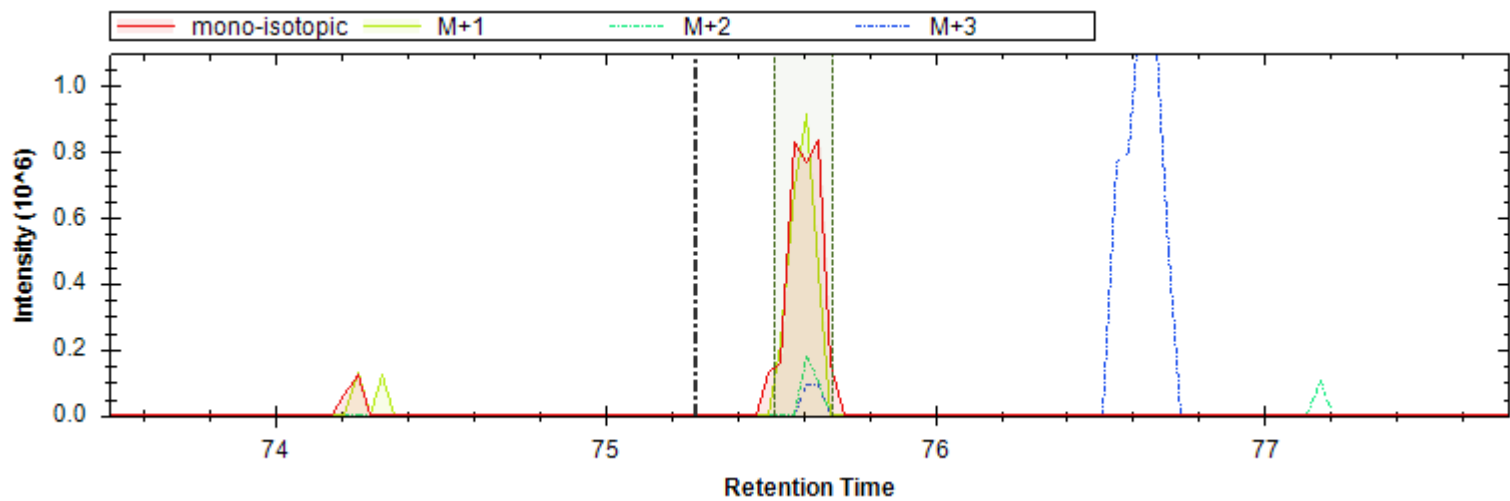

Fig4_MP-DIA-barrel-cortex-p54-1_MHRM.htrms

- | | | |
|------------------------------|------------------------------|----------------------------|
| [y14++ -H3PO4] - 703.909 m/z | [y13++ -H3PO4] - 668.391 m/z | [b6+ -H3PO4] - 608.388 m/z |
| [y9+] - 898.499 m/z | [b10++ -H3PO4] - 509.314 m/z | [y5+] - 489.267 m/z |
| [y6+] - 576.299 m/z | [y12++ -H3PO4] - 618.857 m/z | [y14++] - 752.898 m/z |
| [y8+] - 801.447 m/z | [y13++] - 717.379 m/z | [b10++] - 558.302 m/z |
| [y12++] - 667.845 m/z | [b6+] - 706.365 m/z | [y8++] - 401.227 m/z |
| [y9++] - 449.753 m/z | [y5+ -H2O] - 471.256 m/z | [y9+ -H2O] - 880.489 m/z |
| [y11++] - 618.311 m/z | [y3+] - 305.182 m/z | [y4+] - 392.214 m/z |
| [b5+] - 525.351 m/z | [y13++ -H2O] - 708.374 m/z | |