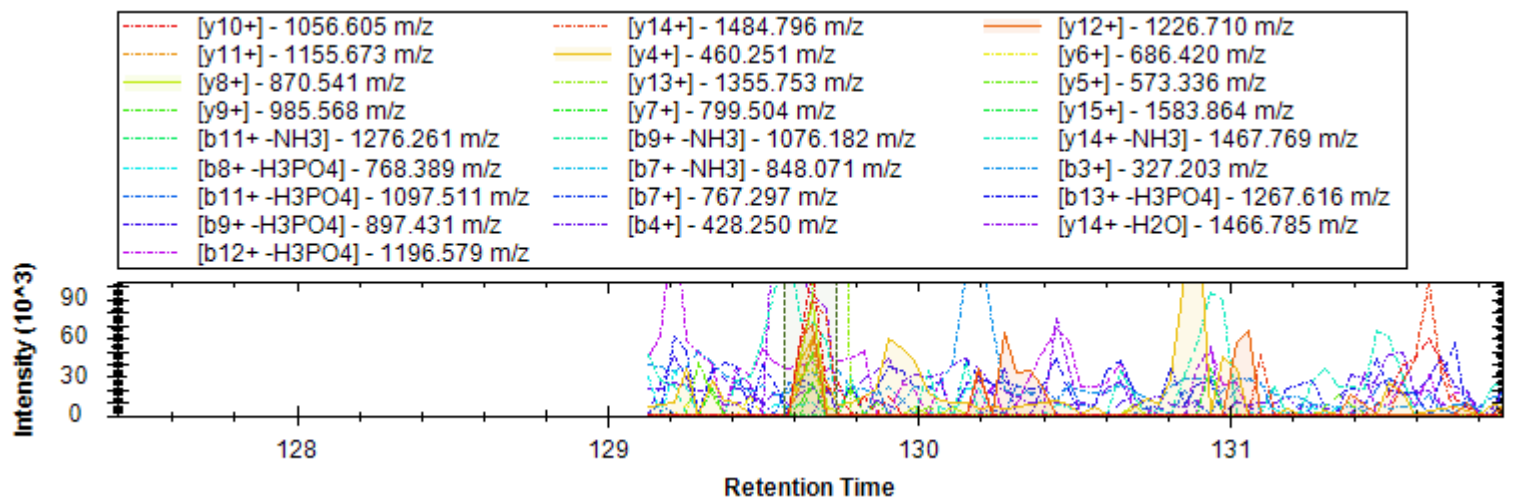

[y3+] - 369.225 m/z	[y13+] - 1329.532 m/z	[y10+] - 1058.415 m/z
[y9+] - 971.383 m/z	[y11+] - 1145.447 m/z	[y8+] - 884.351 m/z
[y10+ -H3PO4] - 960.438 m/z	[y13+ -H3PO4] - 1231.555 m/z	[y8+ -H3PO4] - 786.374 m/z
[y12+] - 1232.479 m/z	[y7+] - 797.319 m/z	[b5+] - 418.157 m/z
[b4+] - 361.135 m/z	[y14++] - 693.780 m/z	[y10+ -H2O] - 1138.204 m/z
[y16++] - 794.810 m/z		