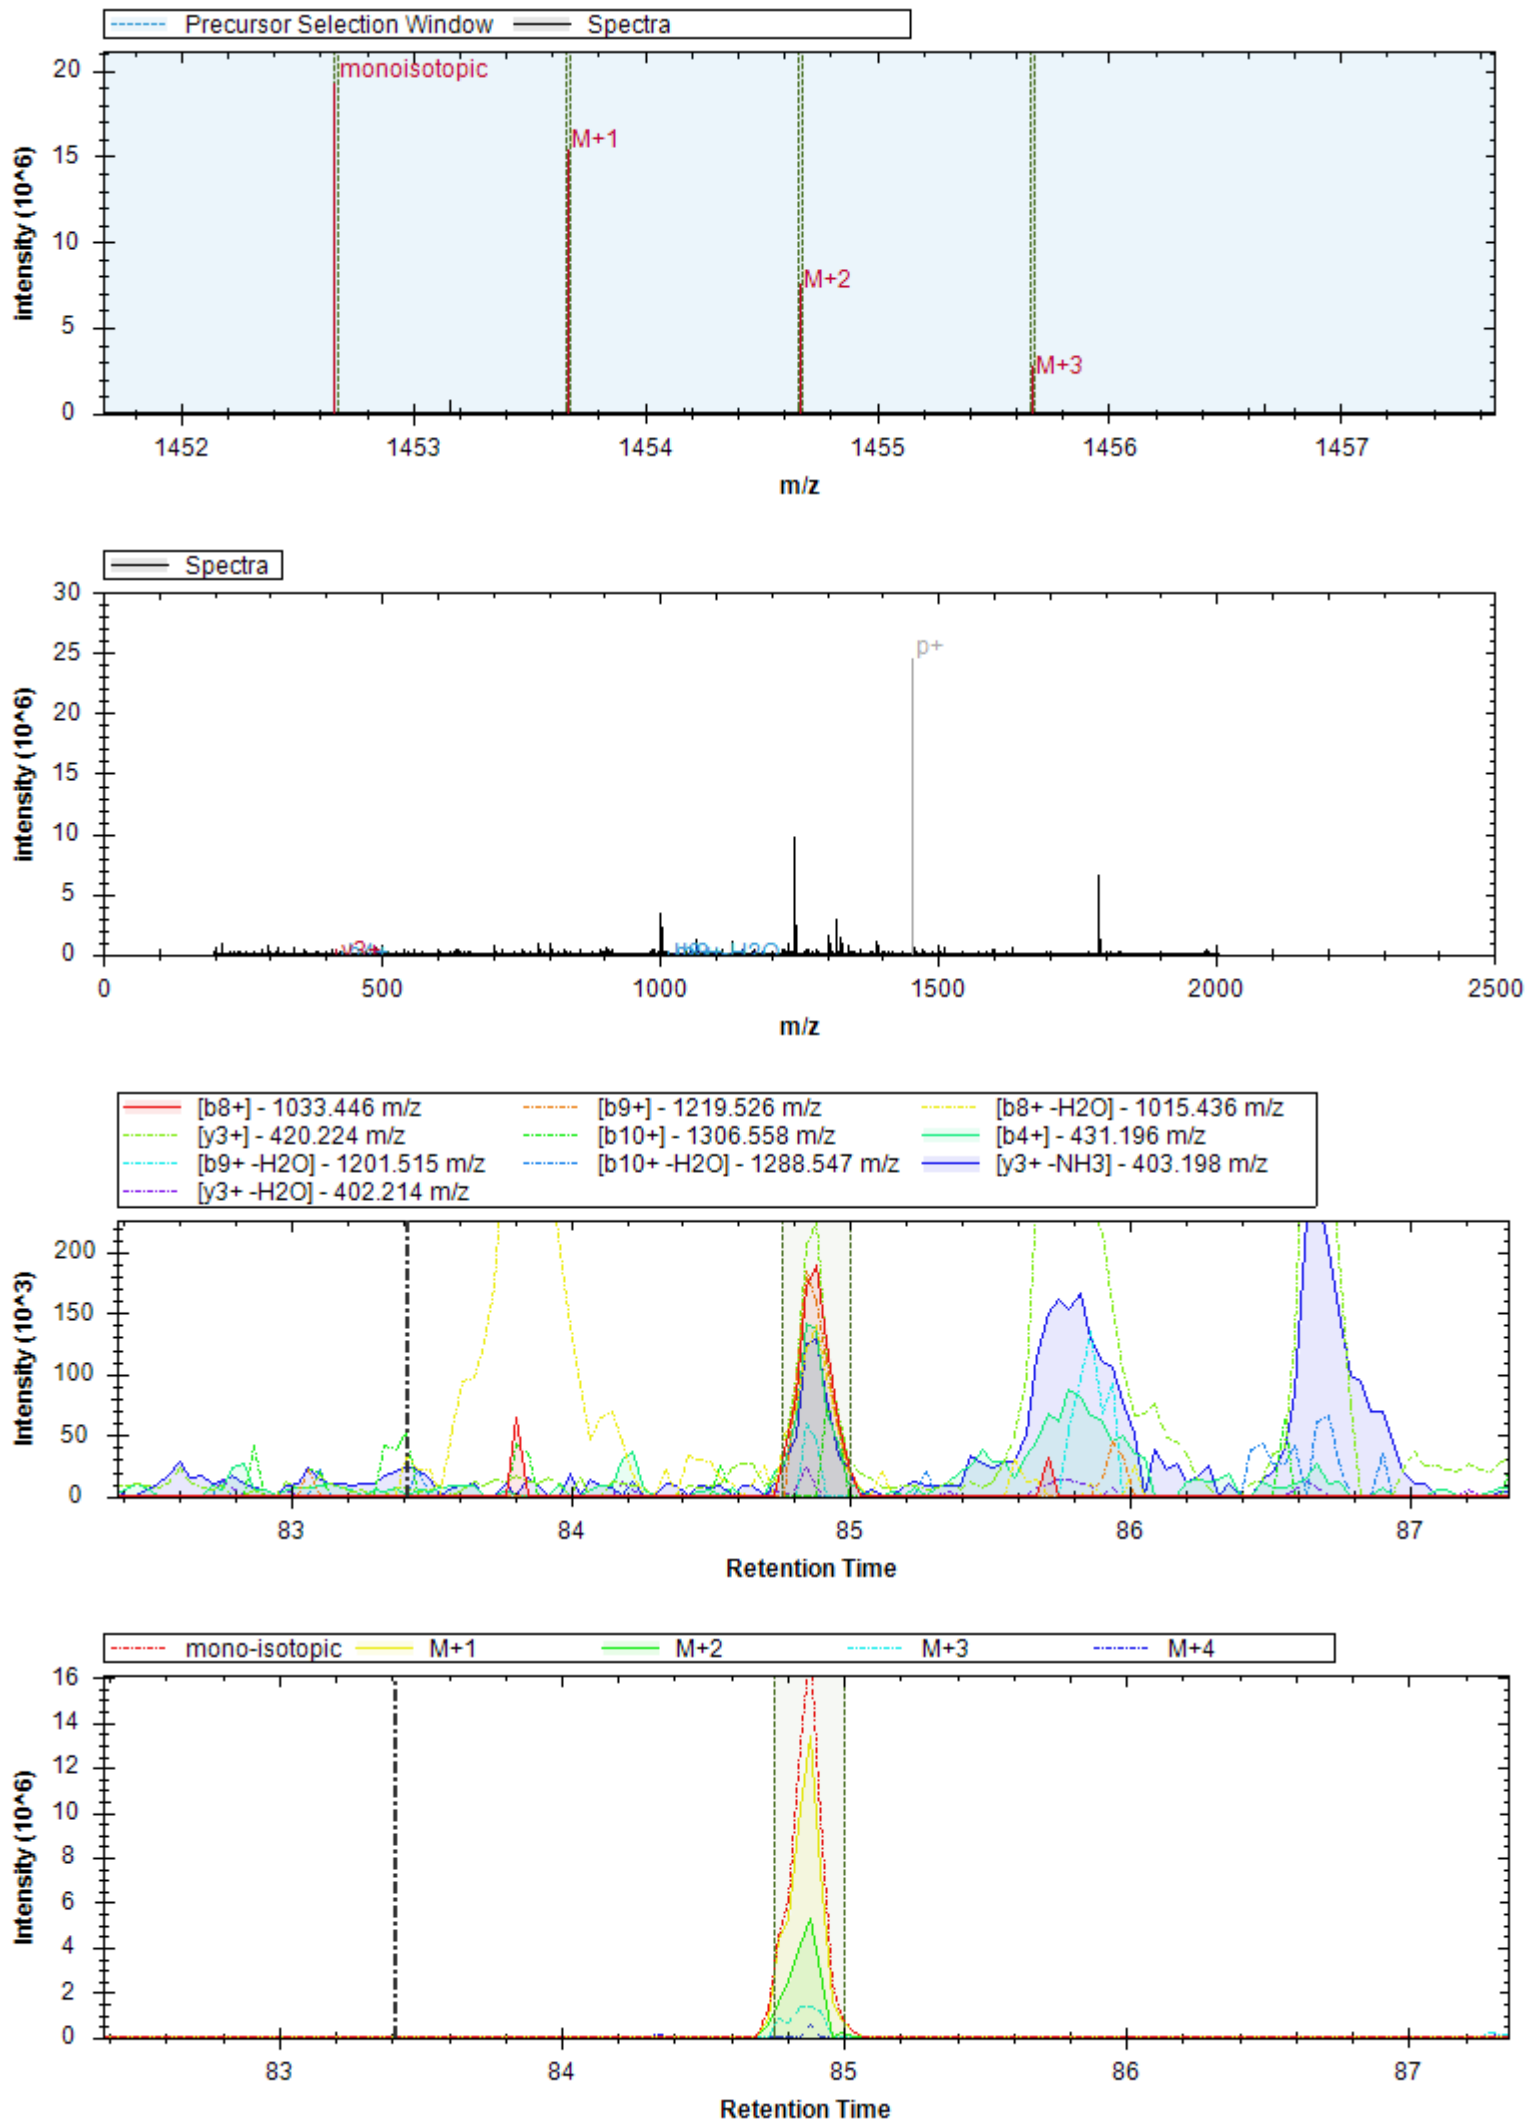

- | | | |
|----------------------------|----------------------------|------------------------------|
| [b14+] - 1310.634 m/z | [y3+] - 331.198 m/z | [b16+ -H3PO4] - 1466.687 m/z |
| [b13+] - 1239.596 m/z | [b7+] - 715.337 m/z | [b12+] - 1140.528 m/z |
| [y6+] - 656.265 m/z | [b15+] - 1397.666 m/z | [y12+ -H2O] - 1260.314 m/z |
| [b10+] - 998.454 m/z | [y12+] - 1180.525 m/z | [y4+] - 498.196 m/z |
| [y17++] - 854.899 m/z | [b16+ -H2O] - 1644.453 m/z | [b11+] - 1069.491 m/z |
| [y4+ -H3PO4] - 400.219 m/z | [b15+ -H2O] - 1379.655 m/z | [y5+ -H3PO4] - 487.251 m/z |
| [y9+] - 897.408 m/z | [y4+ -NH3] - 578.969 m/z | [y3+ -H2O] - 313.187 m/z |
| [y5+] - 585.228 m/z | [y6+ -H3PO4] - 558.288 m/z | [b16+ -NH3] - 1645.437 m/z |
| [y8+] - 826.371 m/z | | |