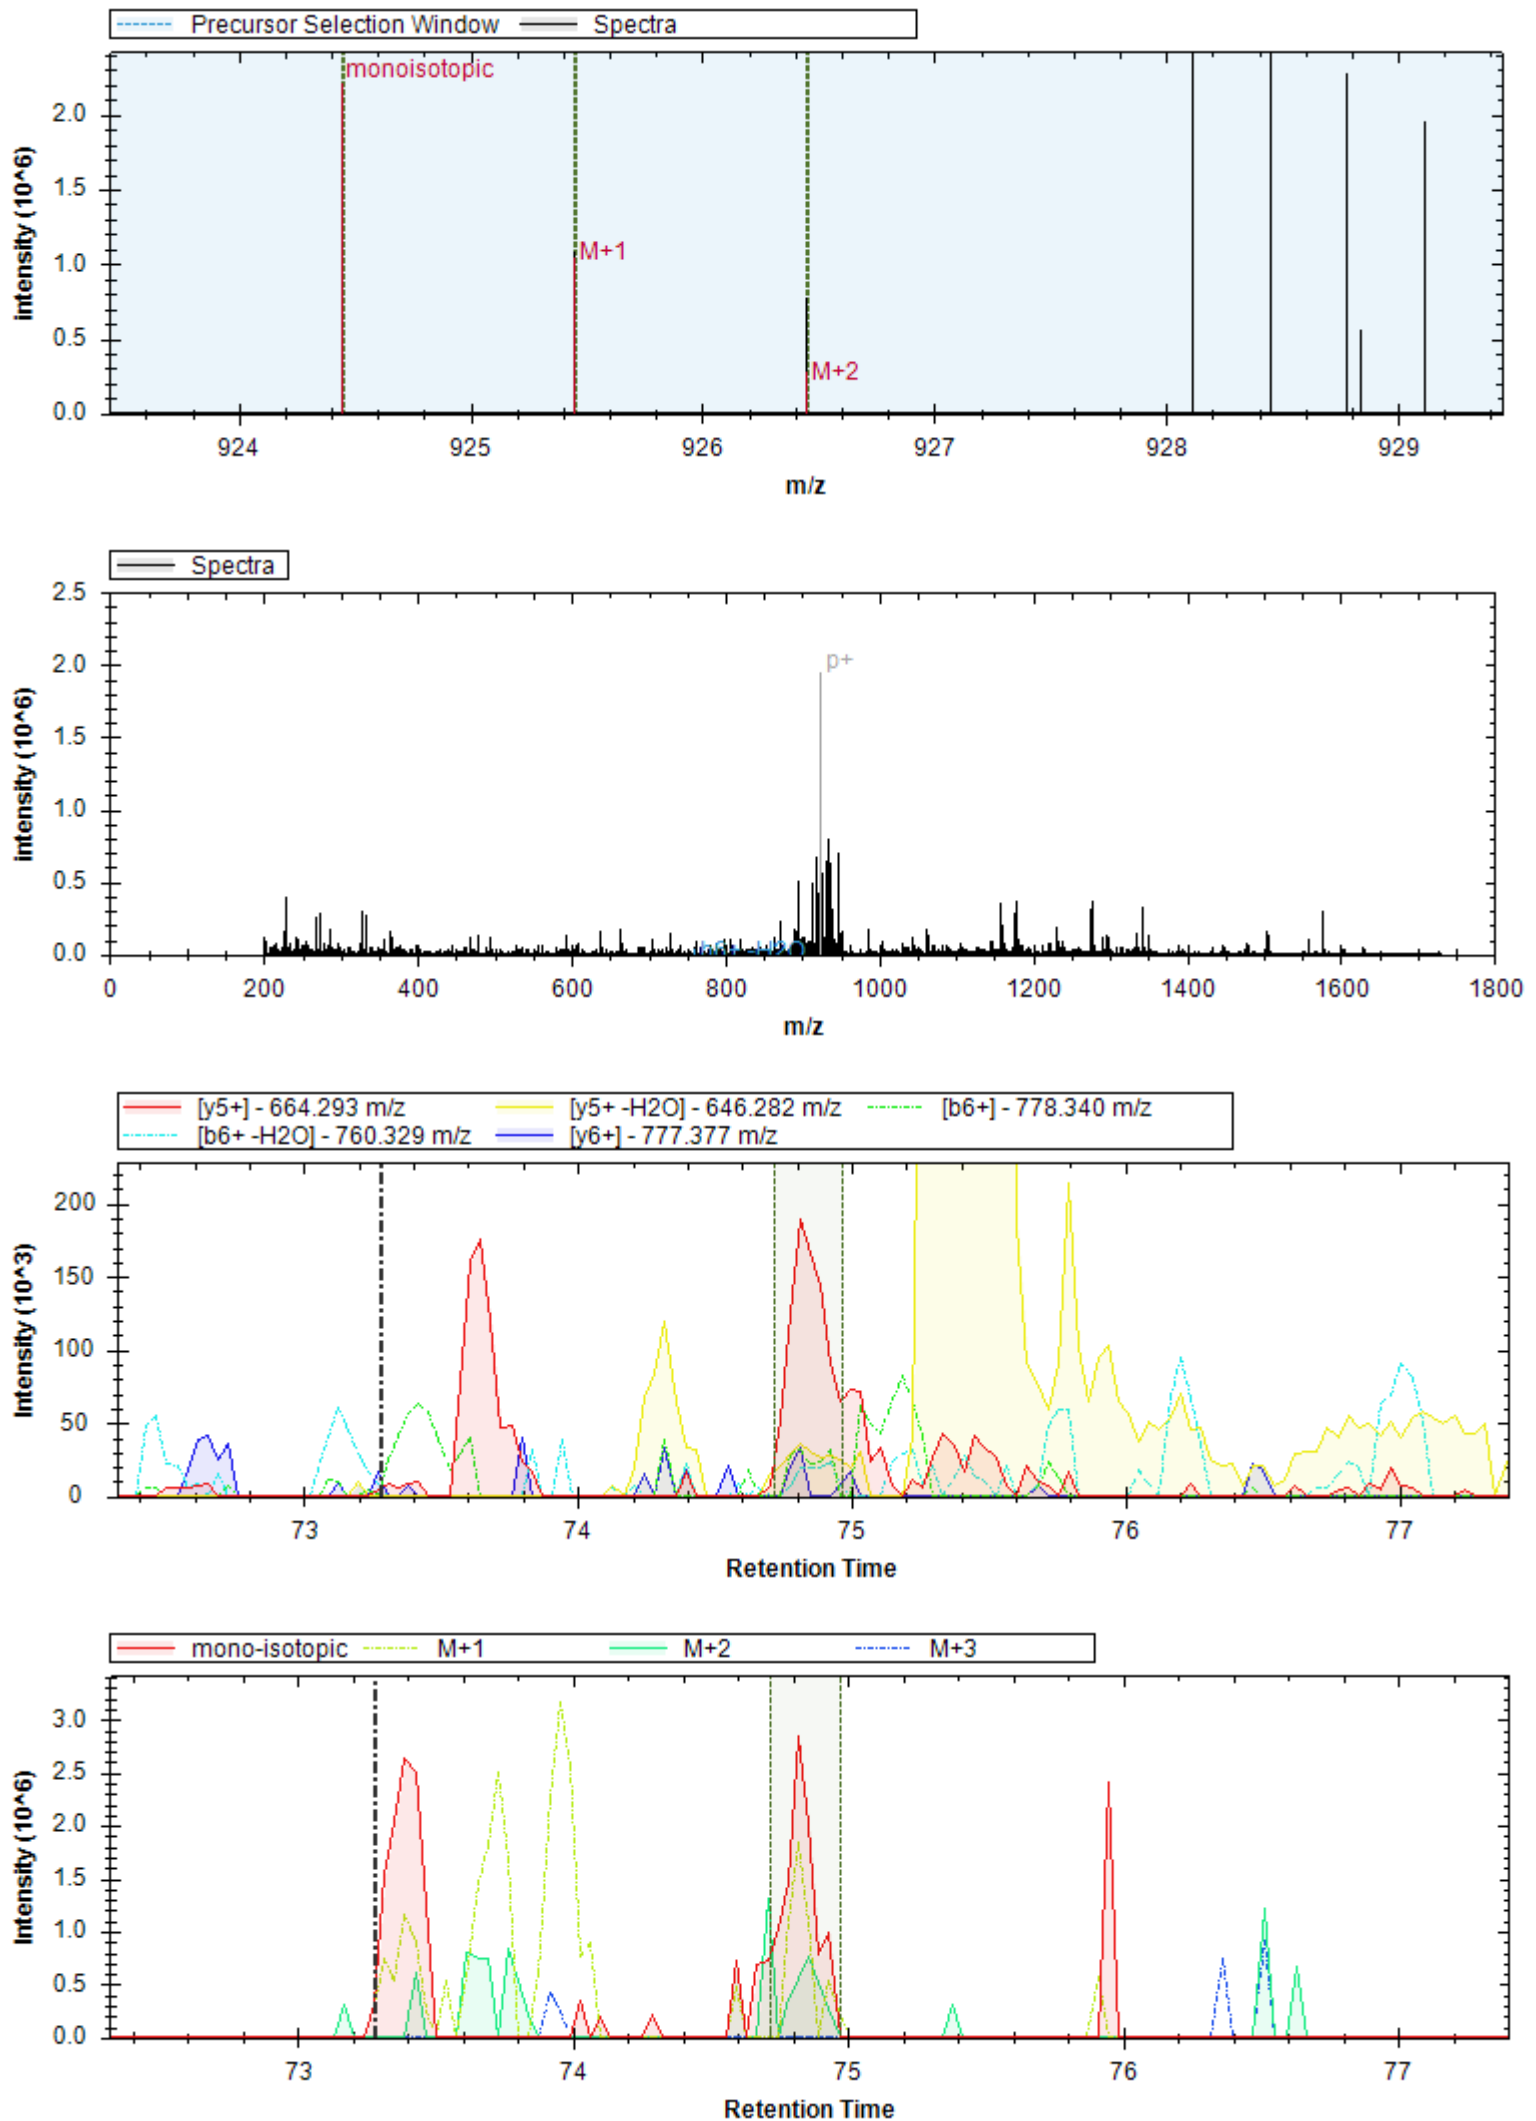

[y7+] - 911.462 m/z	[y5+] - 635.315 m/z	[y6+] - 798.378 m/z
[y10+] - 1244.642 m/z	[y8+] - 1010.531 m/z	[y15+] - 837.897 m/z
[y13+] - 1530.734 m/z	[y4+] - 548.283 m/z	[y14+] - 794.381 m/z
[y17++ -H3PO4] - 945.942 m/z	[b3+] - 315.166 m/z	[y9+] - 1147.589 m/z
[y19++ -H3PO4] - 1032.974 m/z	[y11+] - 1358.685 m/z	[b4+ -H2O] - 426.198 m/z
[y21++] - 1197.008 m/z	[y21++ -H3PO4] - 1148.019 m/z	