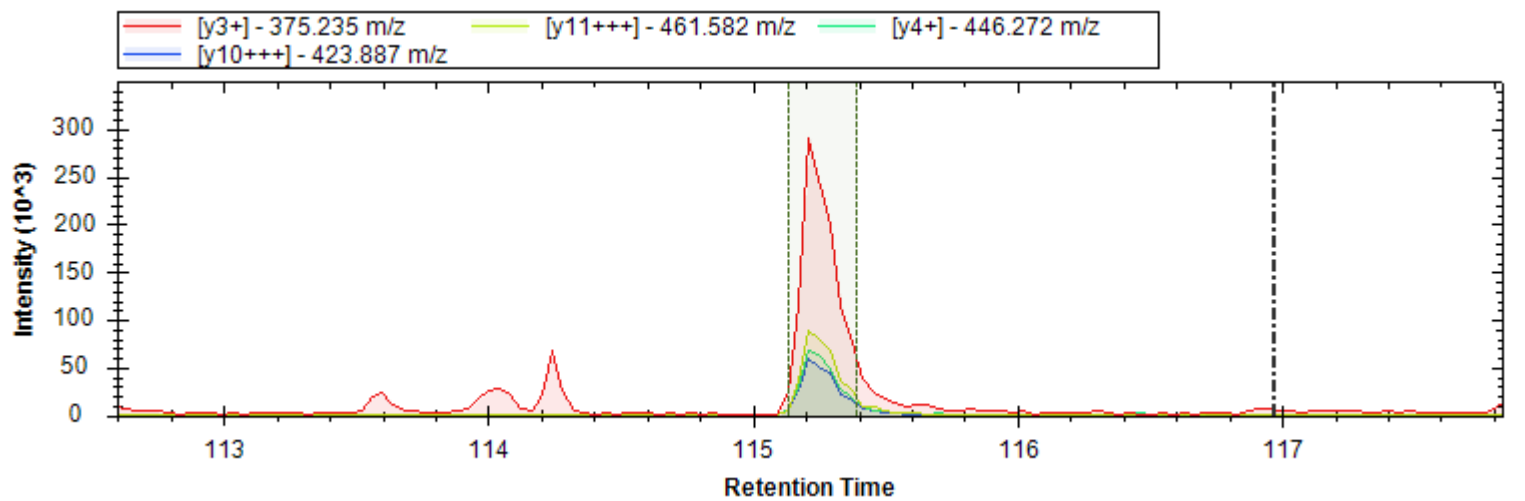

Fig4_MP-DIA-barrel-cortex-p54-1_MHRM.htrms

- | | | |
|------------------------------|------------------------------|----------------------------|
| [y14++ -H3PO4] - 703.909 m/z | [y13++ -H3PO4] - 668.391 m/z | [b6+ -H3PO4] - 608.388 m/z |
| [y9+] - 898.499 m/z | [b10++ -H3PO4] - 509.314 m/z | [y5+] - 489.267 m/z |
| [y6+] - 576.299 m/z | [y12++ -H3PO4] - 618.857 m/z | [y14++] - 752.898 m/z |
| [y8+] - 801.447 m/z | [y13++] - 717.379 m/z | [b10++] - 558.302 m/z |
| [y12++] - 667.845 m/z | [b6+] - 706.365 m/z | [y8++] - 401.227 m/z |
| [y9++] - 449.753 m/z | [y5+ -H2O] - 471.256 m/z | [y9+ -H2O] - 880.489 m/z |
| [y11++] - 618.311 m/z | [y3+] - 305.182 m/z | [y4+] - 392.214 m/z |
| [b5+] - 525.351 m/z | [y13++ -H2O] - 708.374 m/z | |