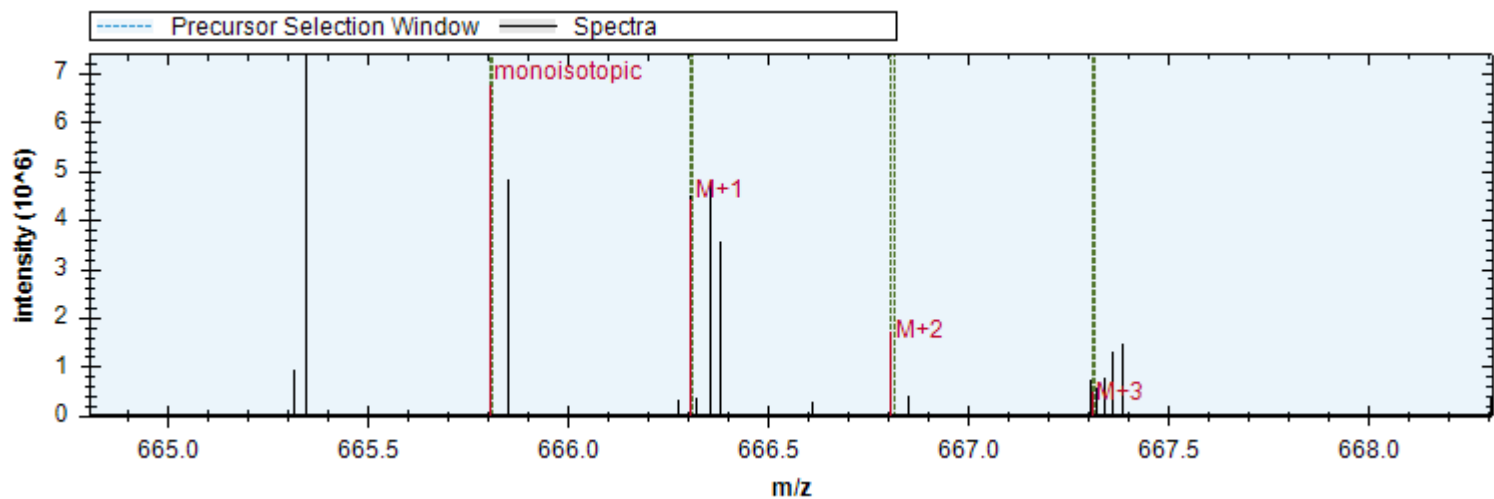

[y12++ -H3PO4] - 559.796 m/z	[y11+ -H3PO4] - 1021.531 m/z	[y11+] - 1119.508 m/z
[y12++] - 608.784 m/z	[y5+] - 579.254 m/z	[y5+ -H3PO4] - 481.277 m/z
[y9+] - 893.413 m/z	[y9+ -H3PO4] - 795.436 m/z	[y12++ -H2O] - 599.779 m/z
[y7+] - 751.339 m/z	[y8+] - 822.376 m/z	[y6+] - 650.291 m/z
[y8+ -H3PO4] - 724.399 m/z	[y7+ -H3PO4] - 653.362 m/z	[y10+ -H3PO4] - 924.479 m/z
[b5+ -NH3] - 492.209 m/z	[y6+ -H3PO4] - 552.314 m/z	[b3+] - 309.156 m/z
[y9+ -H2O] - 875.402 m/z	[y11+ -H2O] - 1199.298 m/z	[b5+] - 509.235 m/z
[y3+ -H3PO4] - 313.187 m/z	[b4+ -NH3] - 421.172 m/z