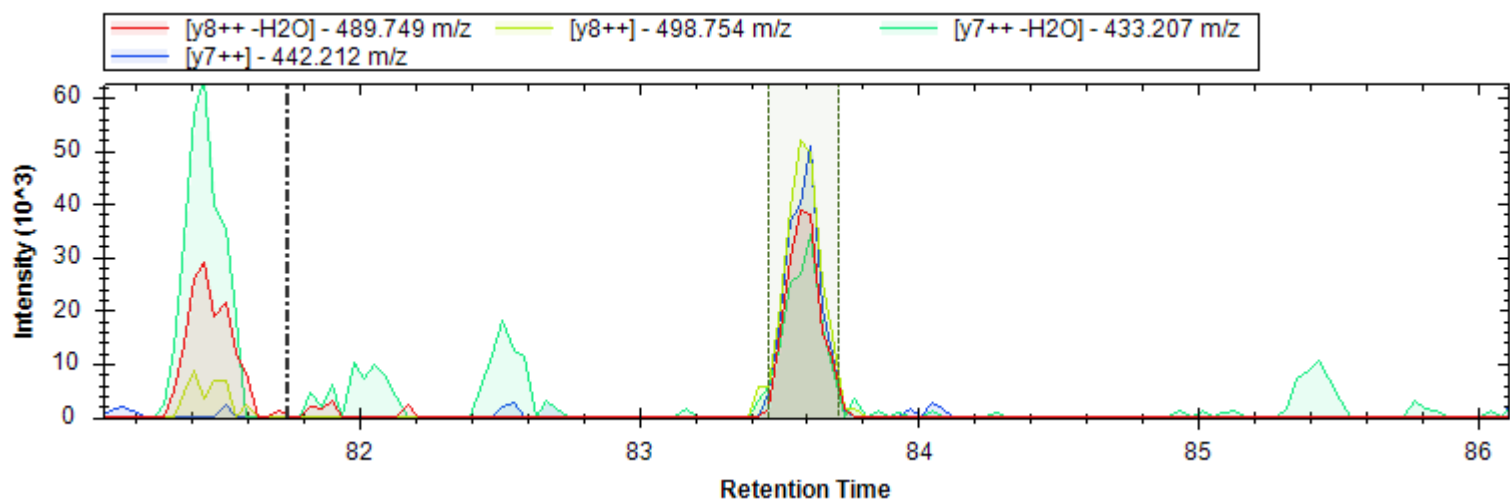

Fig4_MP-DIA-barrel-cortex-p54-1_MHRM.htrms

- | | | |
|------------------------------|------------------------------|----------------------------|
| [y14++ -H3PO4] - 703.909 m/z | [y13++ -H3PO4] - 668.391 m/z | [b6+ -H3PO4] - 608.388 m/z |
| [y9+] - 898.499 m/z | [b10++ -H3PO4] - 509.314 m/z | [y5+] - 489.267 m/z |
| [y6+] - 576.299 m/z | [y12++ -H3PO4] - 618.857 m/z | [y14++] - 752.898 m/z |
| [y8+] - 801.447 m/z | [y13++] - 717.379 m/z | [b10++] - 558.302 m/z |
| [y12++] - 667.845 m/z | [b6+] - 706.365 m/z | [y8++] - 401.227 m/z |
| [y9++] - 449.753 m/z | [y5+ -H2O] - 471.256 m/z | [y9+ -H2O] - 880.489 m/z |
| [y11++] - 618.311 m/z | [y3+] - 305.182 m/z | [y4+] - 392.214 m/z |
| [b5+] - 525.351 m/z | [y13++ -H2O] - 708.374 m/z | |