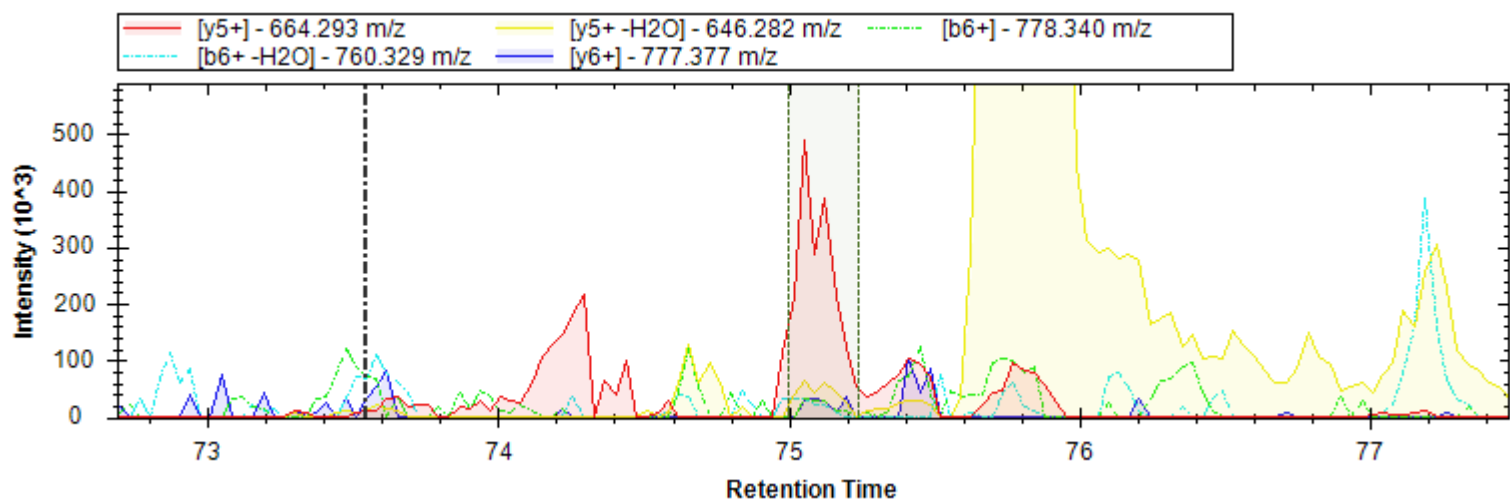

- | | | |
|-----------------------------|------------------------------|----------------------------|
| [y7+] - 671.347 m/z | [y10+ -H3PO4] - 894.443 m/z | [y4+] - 416.225 m/z |
| [y10+] - 992.420 m/z | [y10++] - 496.714 m/z | [b3+] - 308.124 m/z |
| [y11+ -H3PO4] - 981.475 m/z | [y12+ -H3PO4] - 1068.507 m/z | [y9+ -H3PO4] - 797.390 m/z |
| [y11++] - 540.230 m/z | [y11+] - 1079.452 m/z | [y7+ -H2O] - 653.337 m/z |
| [y8+ -H3PO4] - 740.369 m/z | [y12+] - 1166.484 m/z | [y10+ -H2O] - 1072.209 m/z |
| [b4+ -H2O] - 377.146 m/z | [y5+] - 517.273 m/z | [y10+ -NH3] - 975.393 m/z |
| [b4+] - 395.156 m/z | | |