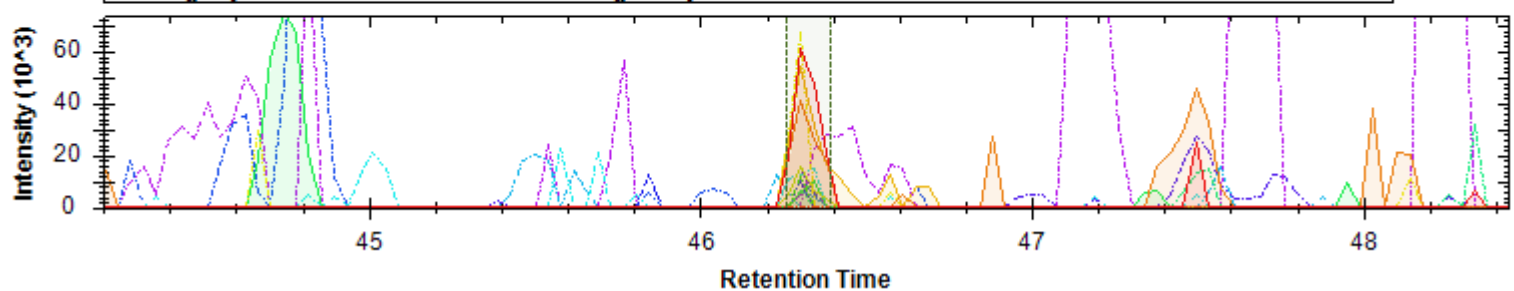

[b7+] - 821.442 m/z	[y10+ -H2O] - 1184.309 m/z	[b6+] - 658.378 m/z
[y8+] - 850.489 m/z	[b9+] - 989.532 m/z	[b8++] - 459.751 m/z
[y4+] - 482.283 m/z	[y12+ -H2O] - 1352.399 m/z	[b3+] - 367.245 m/z
[y6+] - 652.389 m/z	[y12+ -H3PO4] - 1174.633 m/z	[y7+] - 753.437 m/z
[y12++] - 636.809 m/z	[b17++] - 910.436 m/z	[y8++] - 425.748 m/z
[b11+ -H3PO4] - 1145.585 m/z	[y10+ -H3PO4] - 1006.543 m/z	[y3+] - 345.225 m/z
[y5+] - 581.352 m/z	[y13++] - 718.340 m/z