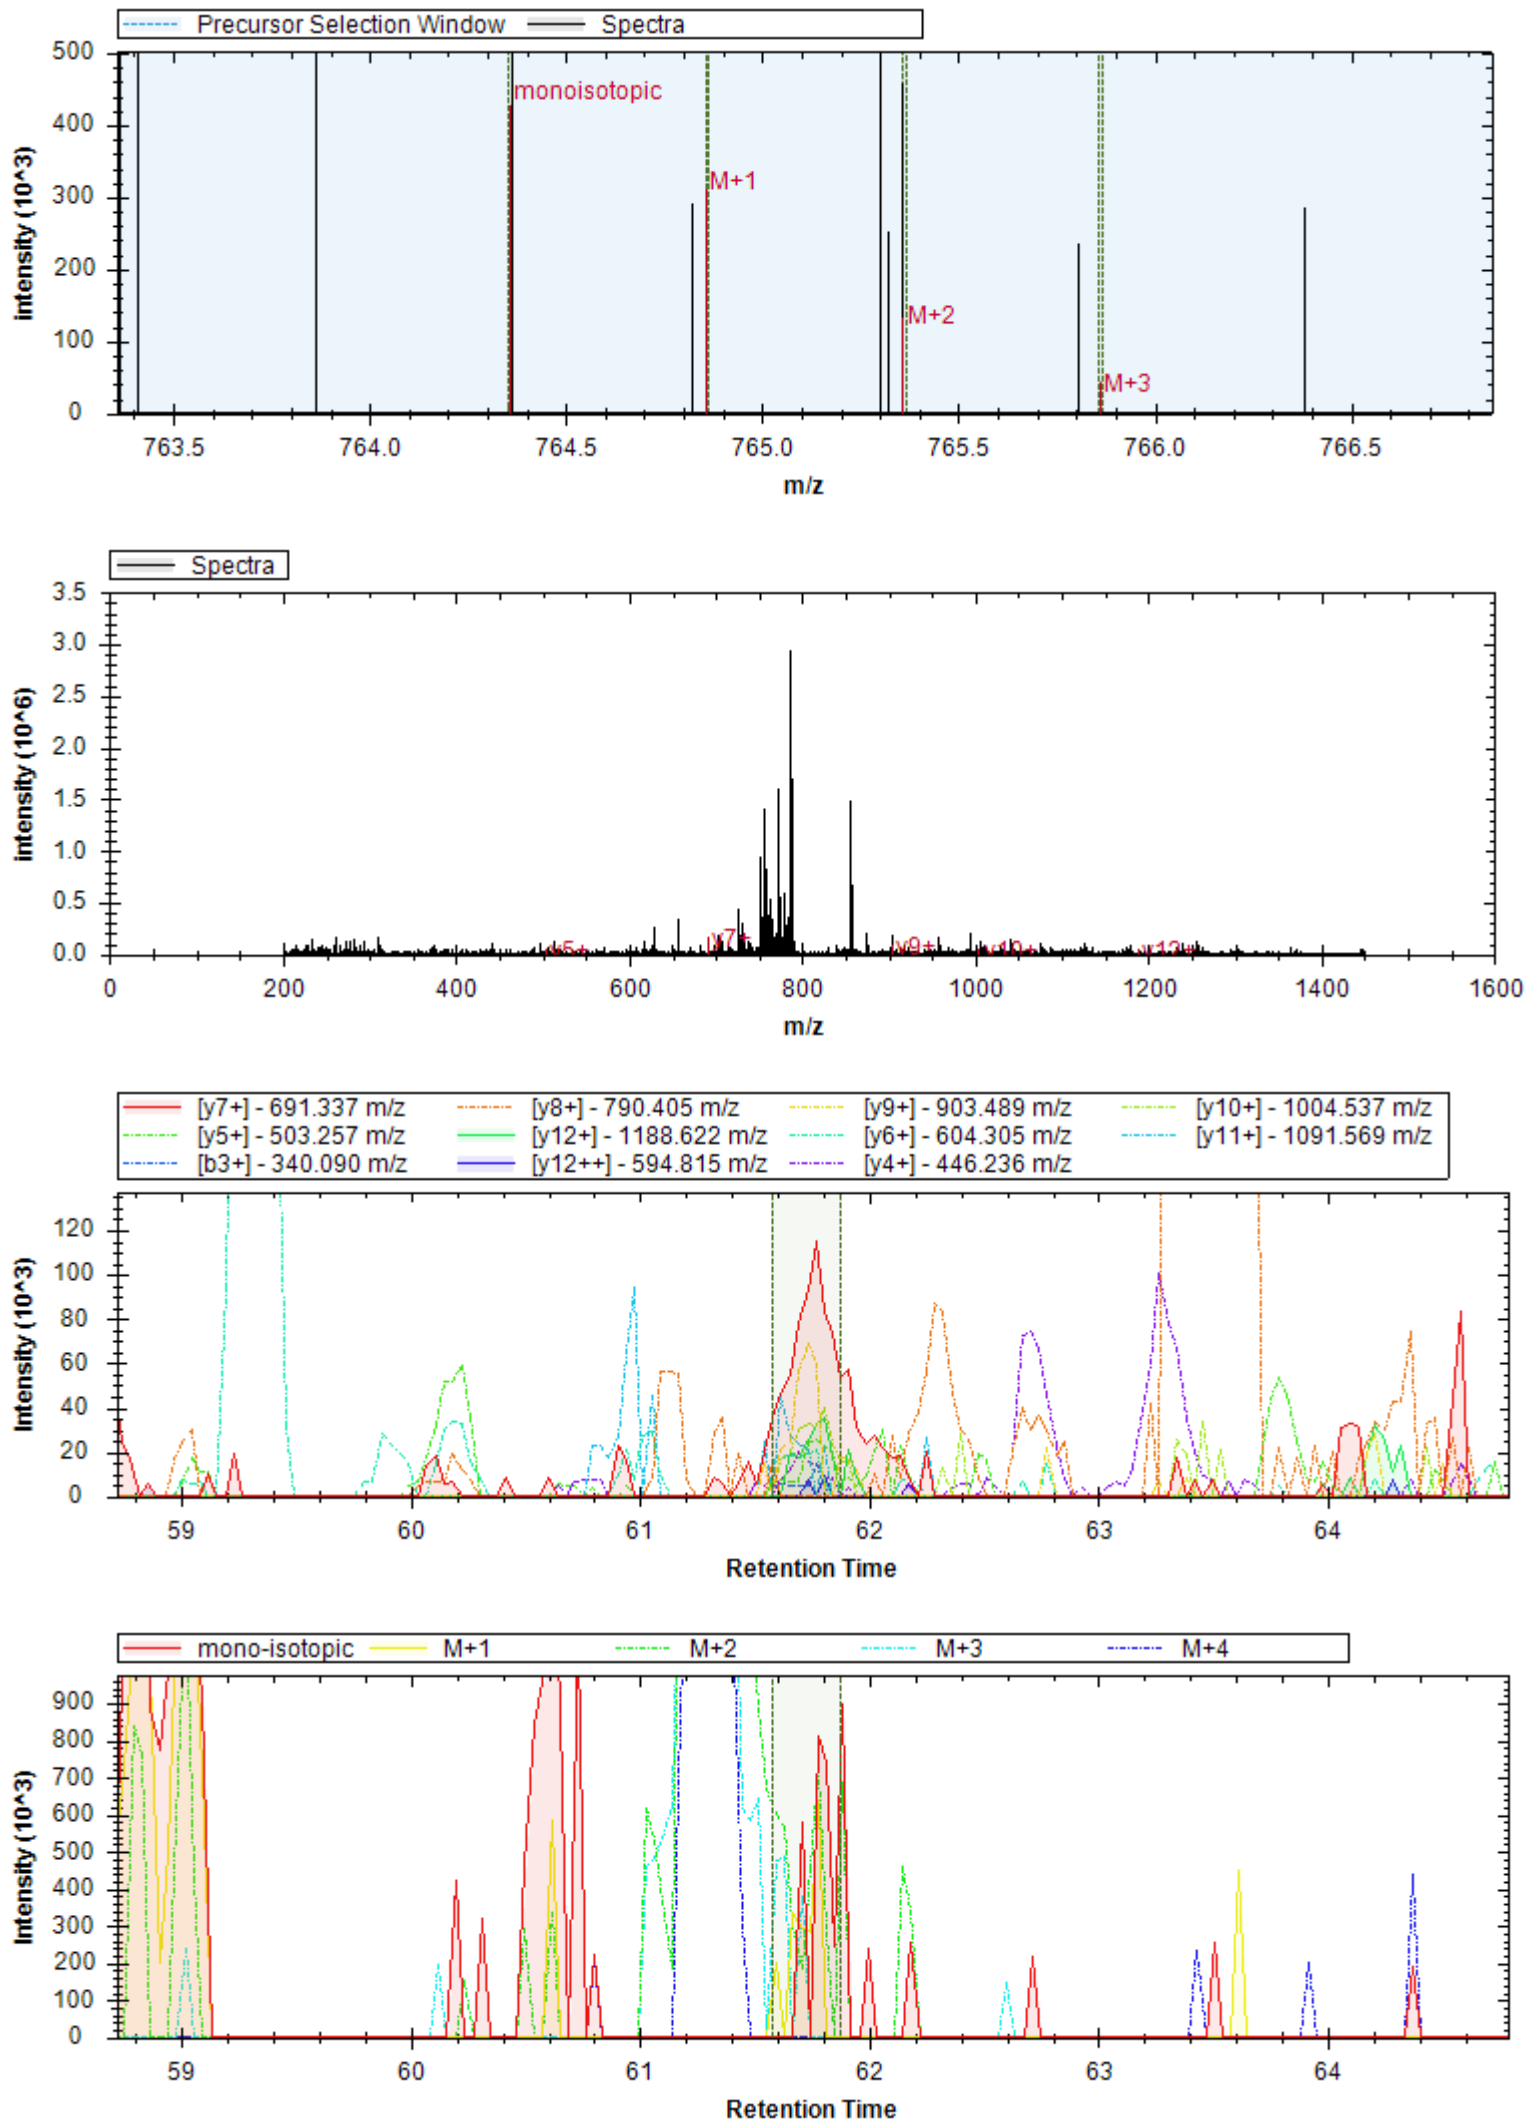

- | | | |
|-----------------------------|------------------------------|----------------------------|
| [y7+] - 671.347 m/z | [y10+ -H3PO4] - 894.443 m/z | [y4+] - 416.225 m/z |
| [y10+] - 992.420 m/z | [y10++] - 496.714 m/z | [b3+] - 308.124 m/z |
| [y11+ -H3PO4] - 981.475 m/z | [y12+ -H3PO4] - 1068.507 m/z | [y9+ -H3PO4] - 797.390 m/z |
| [y11++] - 540.230 m/z | [y11+] - 1079.452 m/z | [y7+ -H2O] - 653.337 m/z |
| [y8+ -H3PO4] - 740.369 m/z | [y12+] - 1166.484 m/z | [y10+ -H2O] - 1072.209 m/z |
| [b4+ -H2O] - 377.146 m/z | [y5+] - 517.273 m/z | [y10+ -NH3] - 975.393 m/z |
| [b4+] - 395.156 m/z | | |