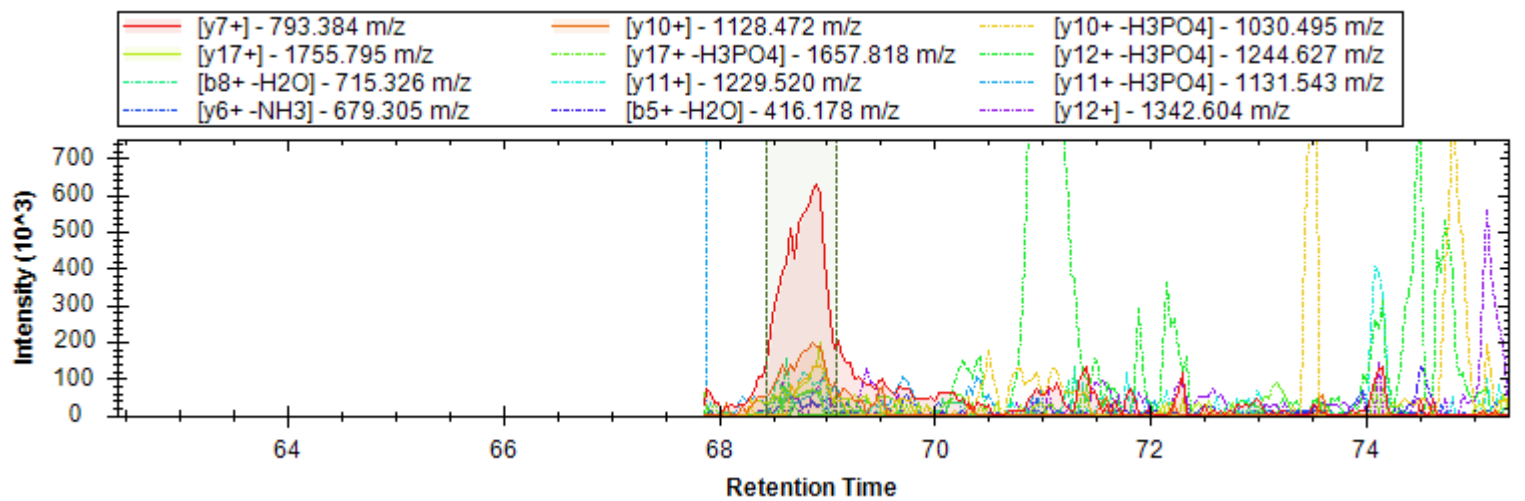

Fig4_MP-DIA-barrel-cortex-p54-1_MHRM.htrms

- | | | |
|------------------------------|------------------------------|----------------------------|
| [y14++ -H3PO4] - 703.909 m/z | [y13++ -H3PO4] - 668.391 m/z | [b6+ -H3PO4] - 608.388 m/z |
| [y9+] - 898.499 m/z | [b10++ -H3PO4] - 509.314 m/z | [y5+] - 489.267 m/z |
| [y6+] - 576.299 m/z | [y12++ -H3PO4] - 618.857 m/z | [y14++] - 752.898 m/z |
| [y8+] - 801.447 m/z | [y13++] - 717.379 m/z | [b10++] - 558.302 m/z |
| [y12++] - 667.845 m/z | [b6+] - 706.365 m/z | [y8++] - 401.227 m/z |
| [y9++] - 449.753 m/z | [y5+ -H2O] - 471.256 m/z | [y9+ -H2O] - 880.489 m/z |
| [y11++] - 618.311 m/z | [y3+] - 305.182 m/z | [y4+] - 392.214 m/z |
| [b5+] - 525.351 m/z | [y13++ -H2O] - 708.374 m/z | |