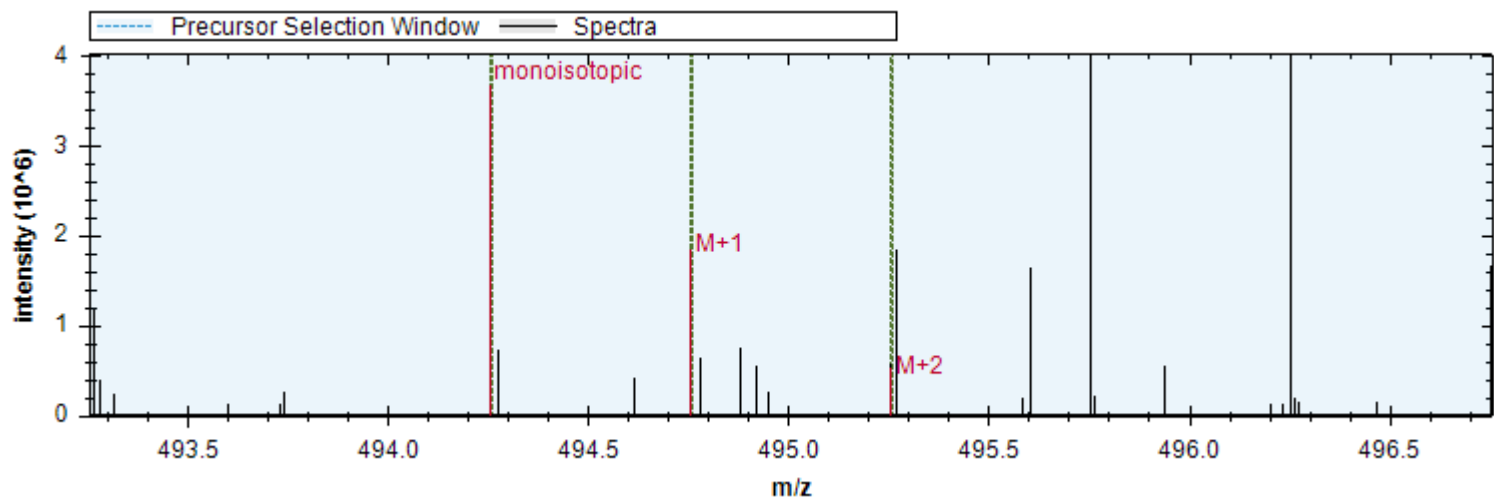

Fig4_MP-DIA-barrel-cortex-p54-1_MHRM.htrms

- | | | |
|------------------------------|------------------------------|----------------------------|
| [y14++ -H3PO4] - 703.909 m/z | [y13++ -H3PO4] - 668.391 m/z | [b6+ -H3PO4] - 608.388 m/z |
| [y9+] - 898.499 m/z | [b10++ -H3PO4] - 509.314 m/z | [y5+] - 489.267 m/z |
| [y6+] - 576.299 m/z | [y12++ -H3PO4] - 618.857 m/z | [y14++] - 752.898 m/z |
| [y8+] - 801.447 m/z | [y13++] - 717.379 m/z | [b10++] - 558.302 m/z |
| [y12++] - 667.845 m/z | [b6+] - 706.365 m/z | [y8++] - 401.227 m/z |
| [y9++] - 449.753 m/z | [y5+ -H2O] - 471.256 m/z | [y9+ -H2O] - 880.489 m/z |
| [y11++] - 618.311 m/z | [y3+] - 305.182 m/z | [y4+] - 392.214 m/z |
| [b5+] - 525.351 m/z | [y13++ -H2O] - 708.374 m/z | |