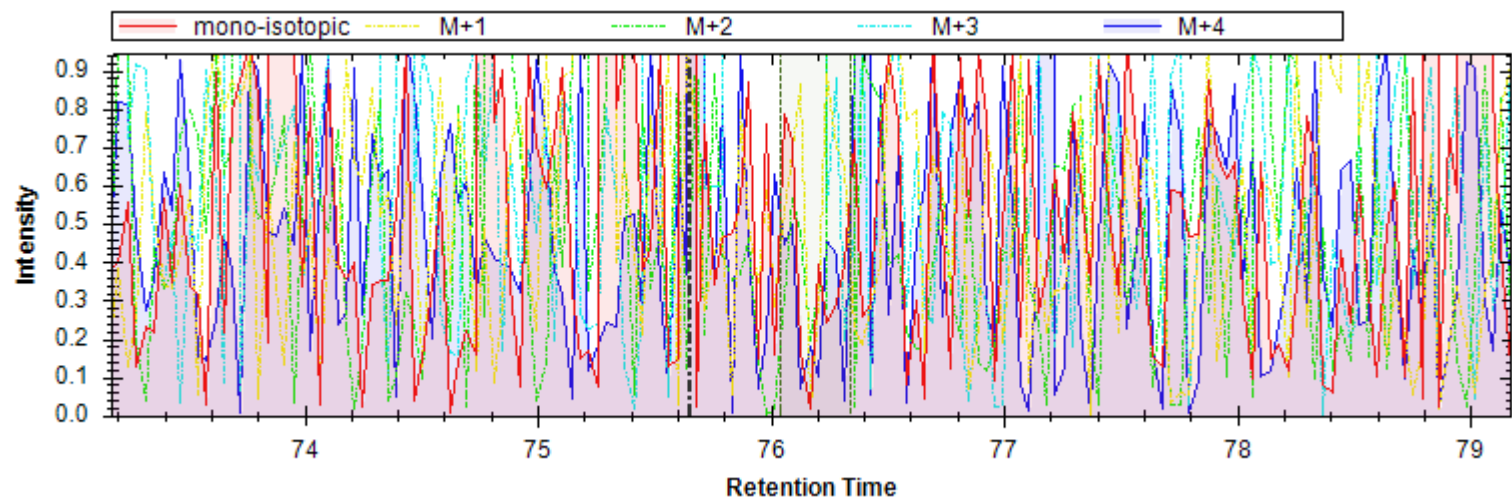

[y9+] - 1008.500 m/z	[y11++] - 610.793 m/z	[y10+] - 1123.527 m/z
[y8+] - 845.436 m/z	[y7+] - 730.409 m/z	[y11+] - 1220.579 m/z
[y4+] - 431.261 m/z	[y5+] - 546.288 m/z	[y3+] - 332.193 m/z
[y6+] - 659.372 m/z	[y12++] - 646.312 m/z	[y13++] - 702.854 m/z
[y3+ -NH3] - 315.166 m/z