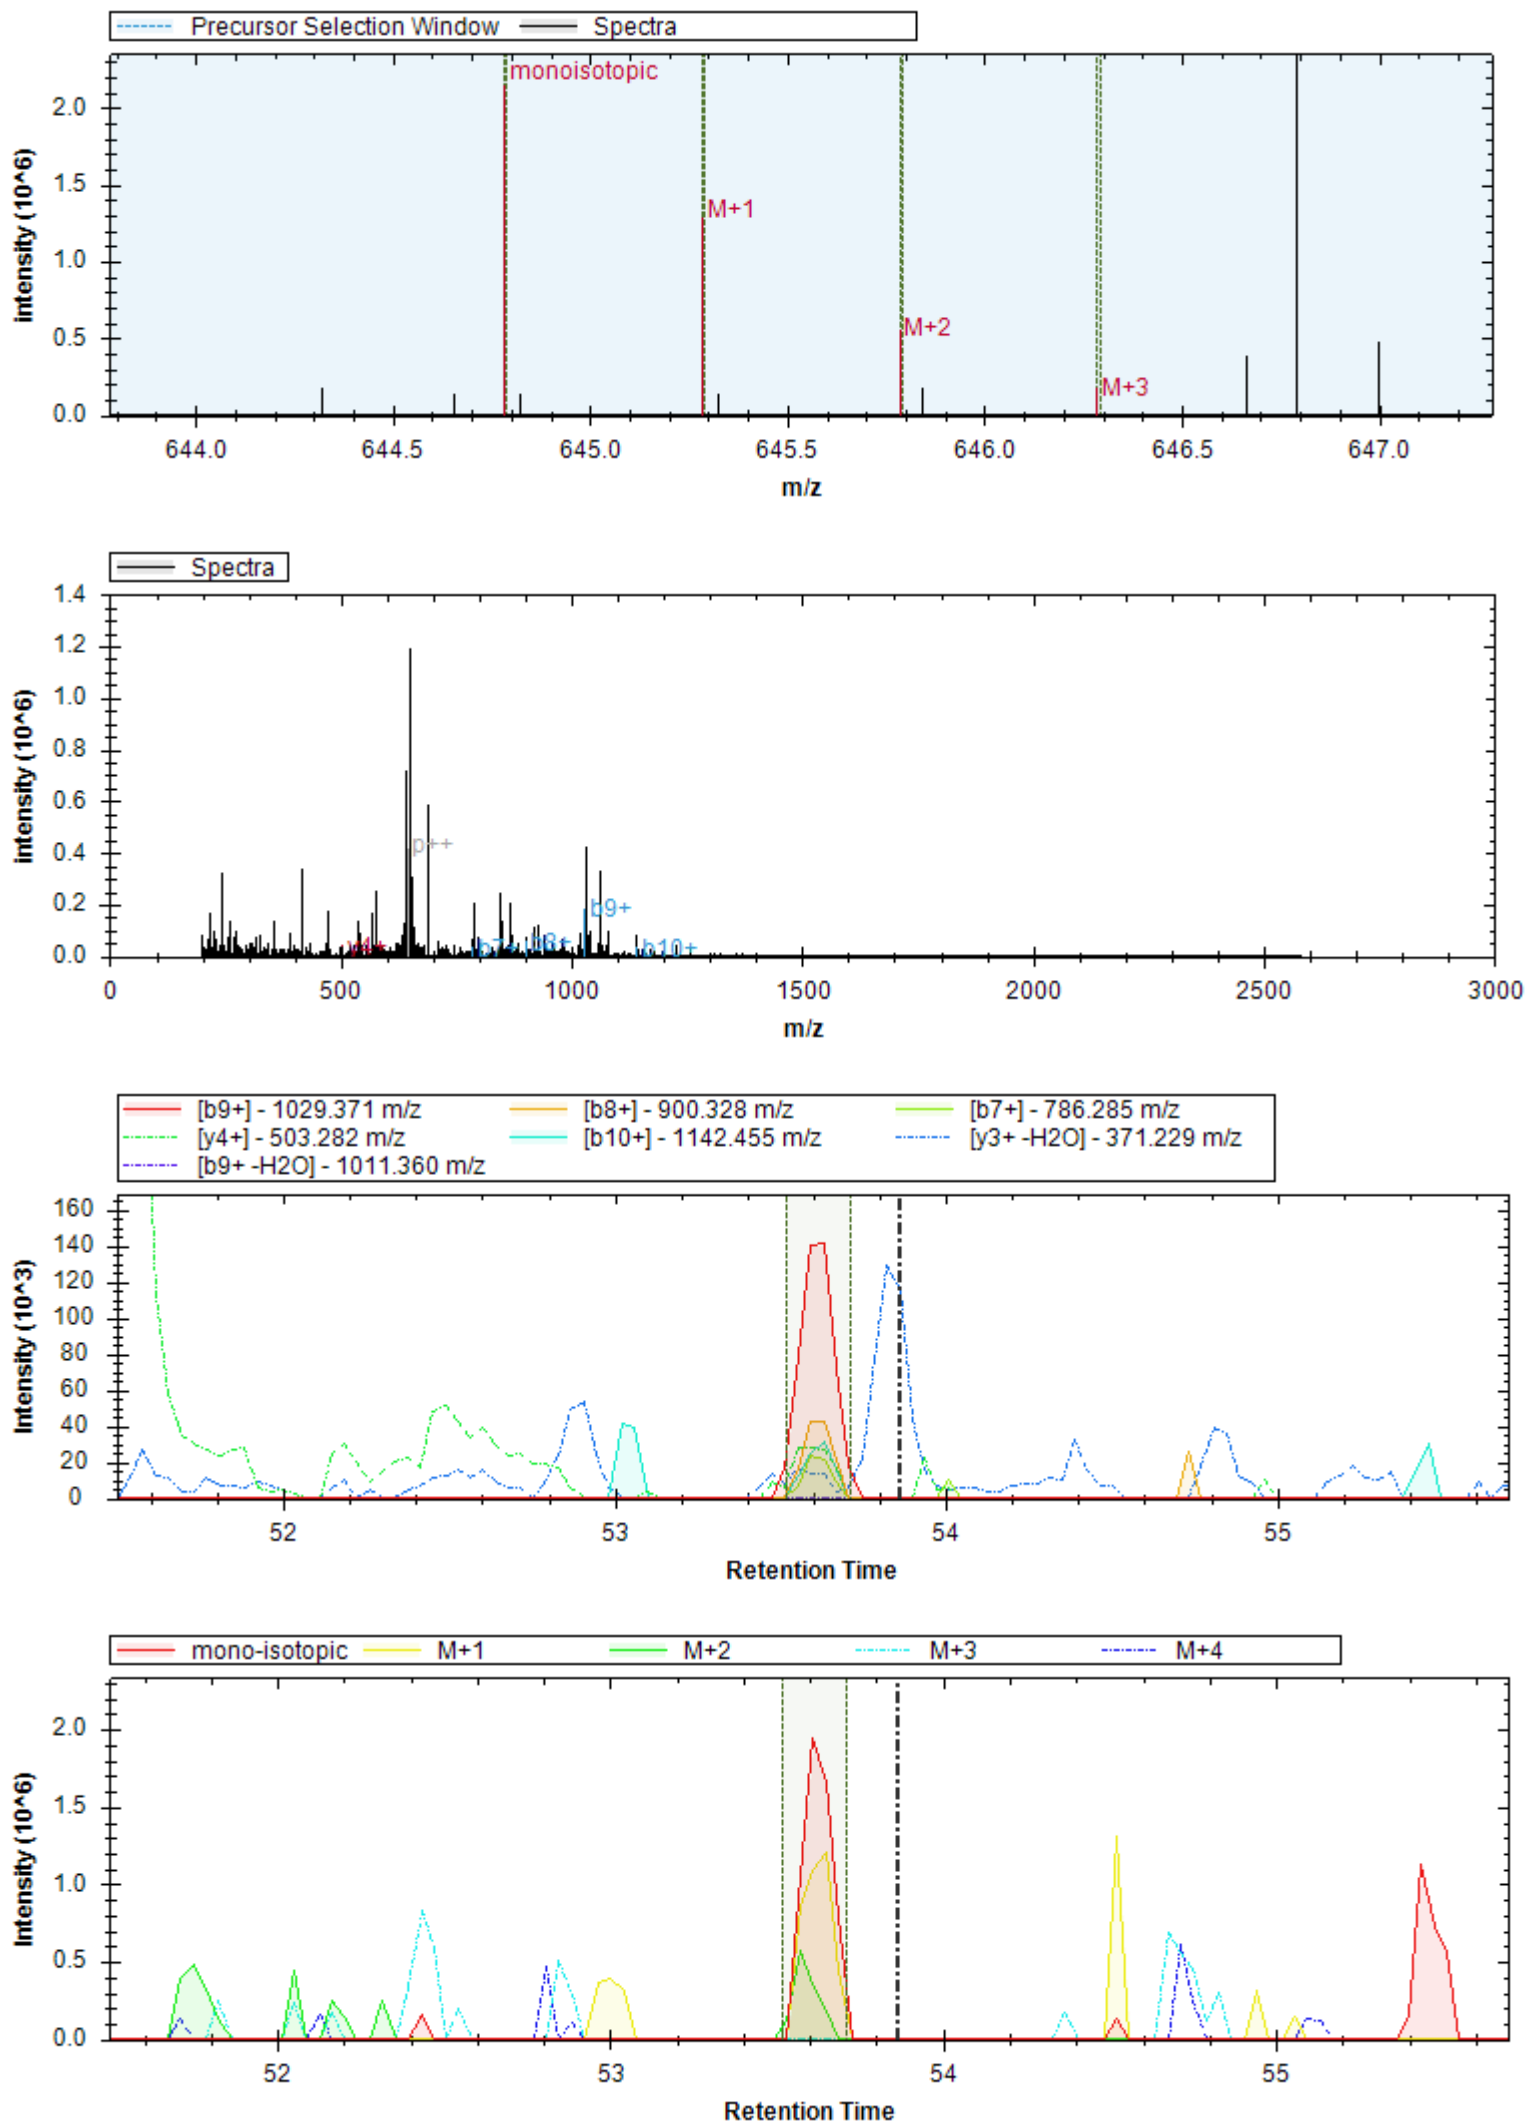

- | | | |
|-------------------------------|------------------------------|-------------------------------|
| [y20+++ -H3PO4] - 688.005 m/z | [y5+] - 583.295 m/z | [y21+++ -H3PO4] - 717.016 m/z |
| [y6+] - 720.354 m/z | [y4+] - 446.236 m/z | [y8++] - 458.741 m/z |
| [y18++ -H3PO4] - 914.454 m/z | [y19+++] - 666.309 m/z | [y18+++] - 642.630 m/z |
| [y19++ -H3PO4] - 949.972 m/z | [y15++ -H3PO4] - 779.382 m/z | [y7+] - 819.422 m/z |
| [y3+] - 375.199 m/z | [y20+++] - 720.664 m/z | [y15++] - 828.370 m/z |
| [y10+ -H3PO4] - 1042.518 m/z | [b17++] - 889.407 m/z | |