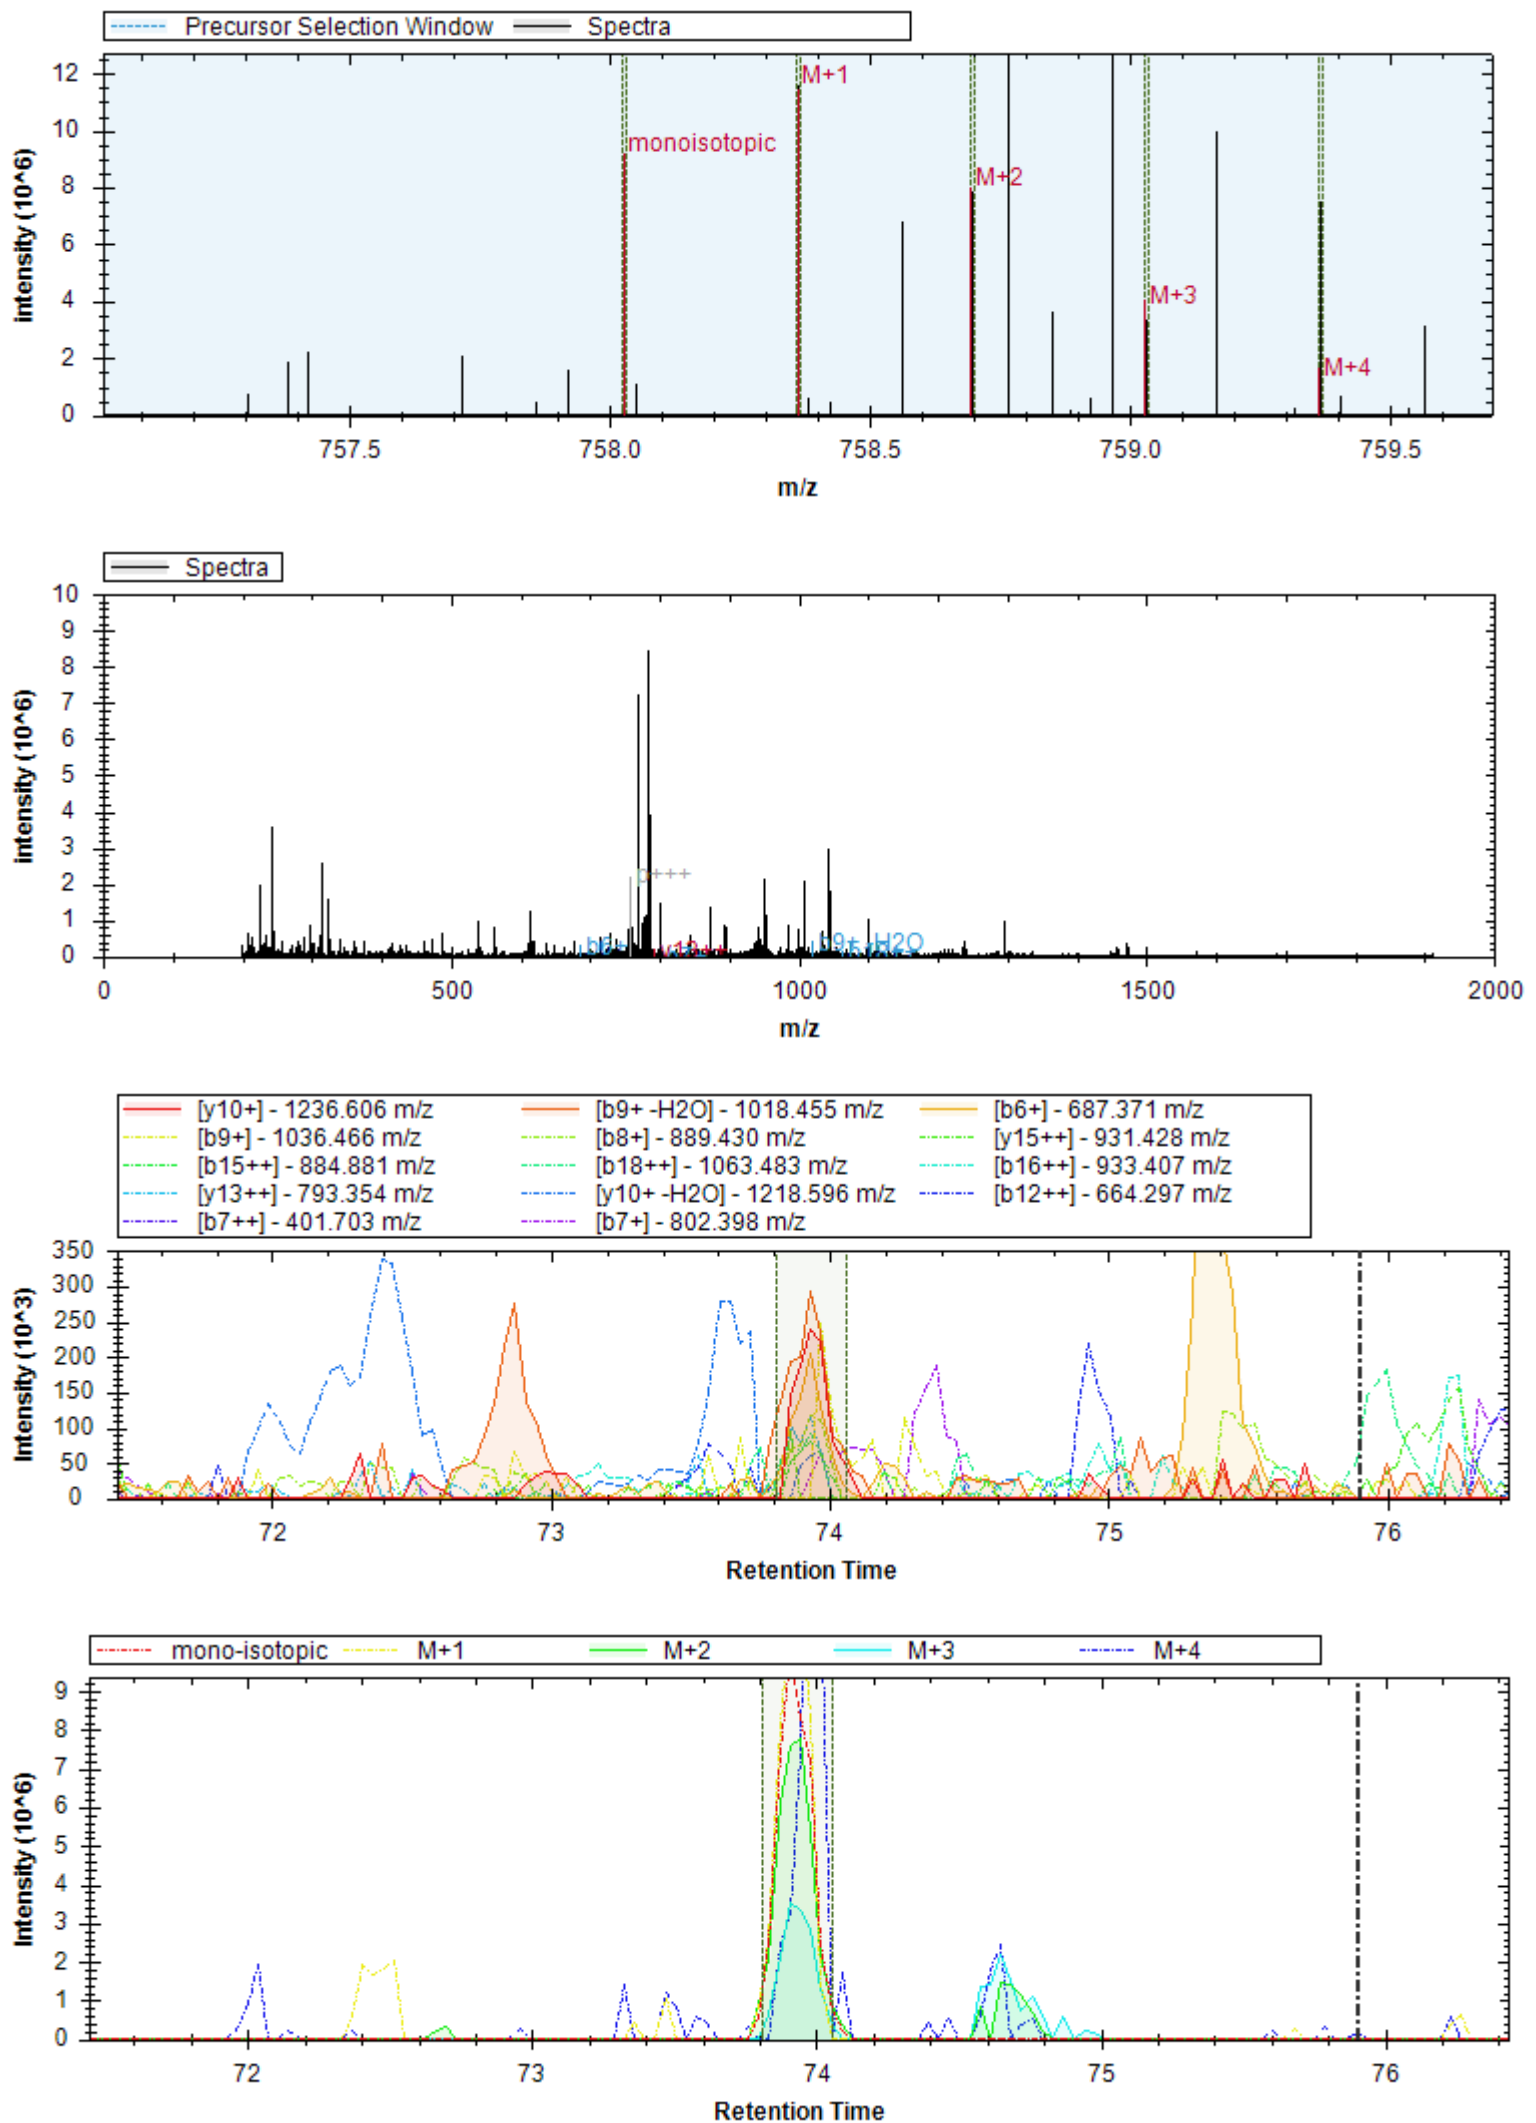

[y9+] - 873.431 m/z	[b7+] - 653.325 m/z	[b11+] - 1039.505 m/z
[b3+] - 315.130 m/z	[b8+] - 376.701 m/z	[y7+] - 705.341 m/z
[b4+] - 414.198 m/z	[b11+] - 520.256 m/z	[b7+ -H2O] - 635.315 m/z
[b8+] - 752.394 m/z	[b4+ -H2O] - 396.188 m/z	[y8+] - 776.379 m/z
[y4+] - 390.235 m/z	[y11+] - 1155.493 m/z	[y9+] - 437.219 m/z
[b12+] - 1110.543 m/z	[y6+] - 634.304 m/z	[b7+ -NH3] - 636.299 m/z
[y12+] - 1226.530 m/z	[b5+] - 511.251 m/z	[b11+ -NH3] - 1022.479 m/z
[b4+ -NH3] - 397.172 m/z	[b13+] - 1181.580 m/z	[b8+ -NH3] - 735.367 m/z
[y5+] - 505.262 m/z		