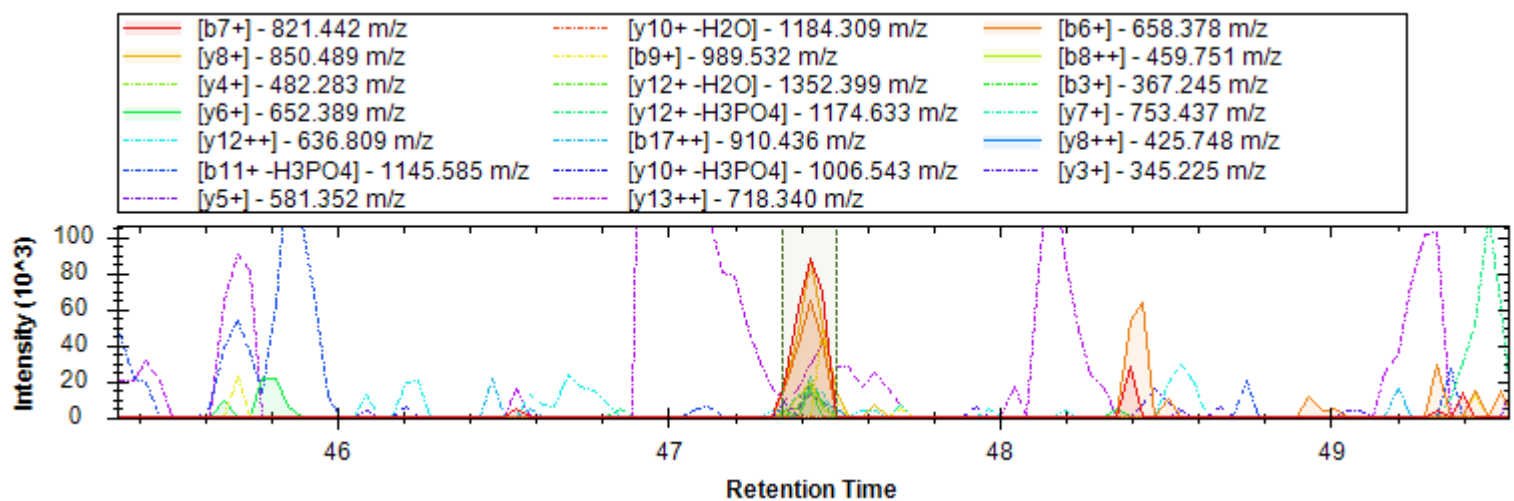

- | | | |
|-------------------------------|------------------------------|-------------------------------|
| [y20+++ -H3PO4] - 688.005 m/z | [y5+] - 583.295 m/z | [y21+++ -H3PO4] - 717.016 m/z |
| [y6+] - 720.354 m/z | [y4+] - 446.236 m/z | [y8++] - 458.741 m/z |
| [y18++ -H3PO4] - 914.454 m/z | [y19+++] - 666.309 m/z | [y18+++] - 642.630 m/z |
| [y19++ -H3PO4] - 949.972 m/z | [y15++ -H3PO4] - 779.382 m/z | [y7+] - 819.422 m/z |
| [y3+] - 375.199 m/z | [y20+++] - 720.664 m/z | [y15++] - 828.370 m/z |
| [y10+ -H3PO4] - 1042.518 m/z | [b17++] - 889.407 m/z | |