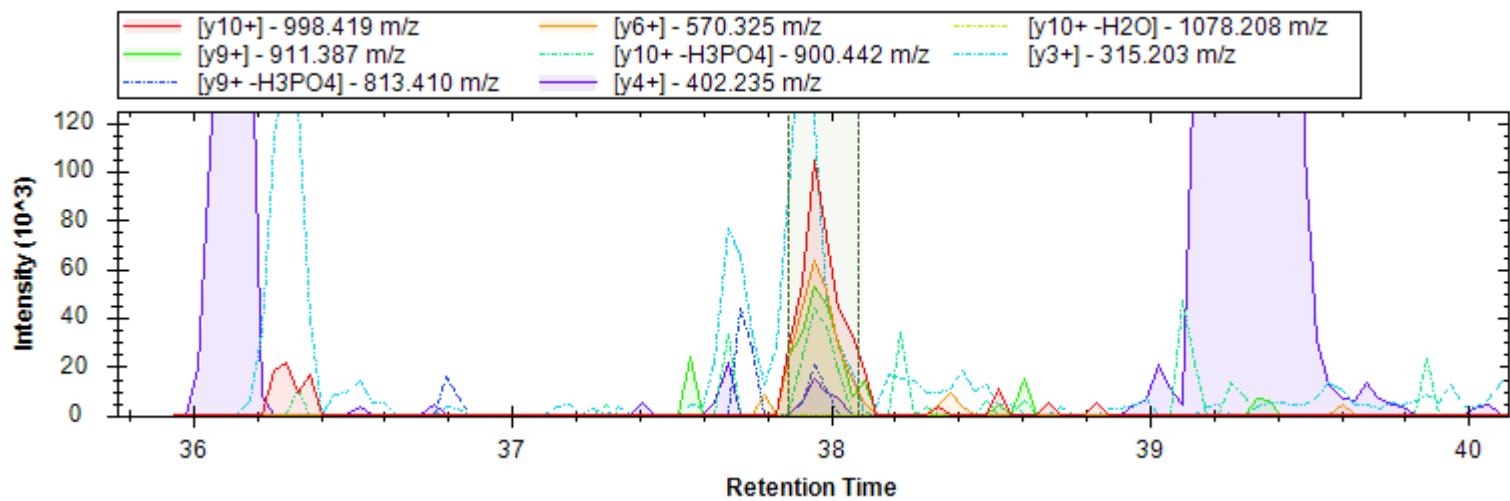

[y8+ -H3PO4] - 868.500 m/z	[b7+ -H3PO4] - 723.390 m/z	[y3+] - 345.213 m/z
[y8+] - 966.477 m/z	[y6+ -H3PO4] - 683.420 m/z	[y5+ -H3PO4] - 570.336 m/z
[y9++ -H3PO4] - 498.783 m/z	[b4+] - 385.183 m/z	[b6+] - 654.368 m/z
[y5+] - 668.313 m/z	[b9+ -H3PO4] - 921.490 m/z	[y8+ -H2O] - 948.466 m/z
[y7+ -H3PO4] - 811.479 m/z	[b9+ -NH3] - 1100.240 m/z	[y4+ -H3PO4] - 414.235 m/z