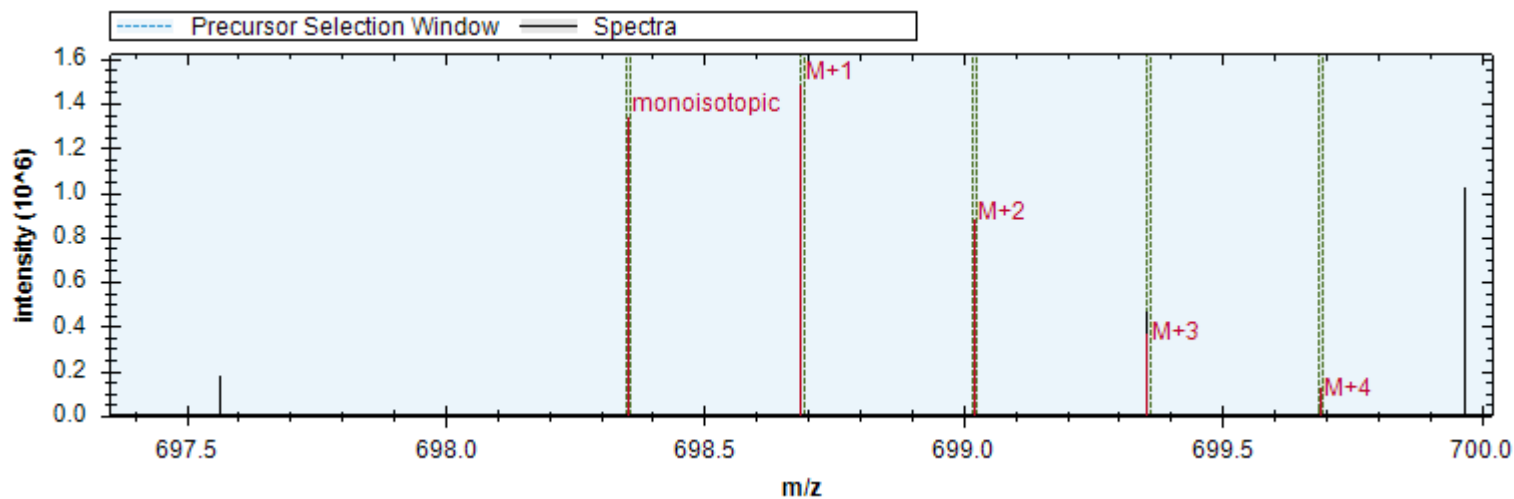

[y8+ -H3PO4] - 868.500 m/z	[b7+ -H3PO4] - 723.390 m/z	[y3+] - 345.213 m/z
[y8+] - 966.477 m/z	[y6+ -H3PO4] - 683.420 m/z	[y5+ -H3PO4] - 570.336 m/z
[y9++ -H3PO4] - 498.783 m/z	[b4+] - 385.183 m/z	[b6+] - 654.368 m/z
[y5+] - 668.313 m/z	[b9+ -H3PO4] - 921.490 m/z	[y8+ -H2O] - 948.466 m/z
[y7+ -H3PO4] - 811.479 m/z	[b9+ -NH3] - 1100.240 m/z	[y4+ -H3PO4] - 414.235 m/z