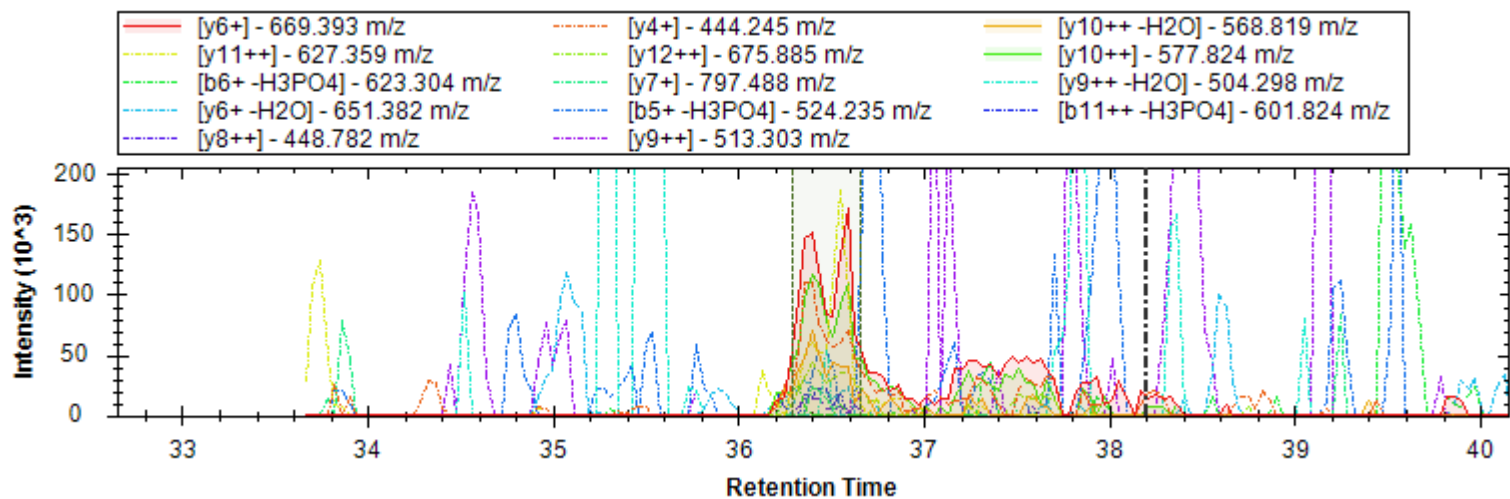

Fig4_MP-DIA-barrel-cortex-p54-1_MHRM.htrms

- | | | |
|------------------------------|------------------------------|----------------------------|
| [y14++ -H3PO4] - 703.909 m/z | [y13++ -H3PO4] - 668.391 m/z | [b6+ -H3PO4] - 608.388 m/z |
| [y9+] - 898.499 m/z | [b10++ -H3PO4] - 509.314 m/z | [y5+] - 489.267 m/z |
| [y6+] - 576.299 m/z | [y12++ -H3PO4] - 618.857 m/z | [y14++] - 752.898 m/z |
| [y8+] - 801.447 m/z | [y13++] - 717.379 m/z | [b10++] - 558.302 m/z |
| [y12++] - 667.845 m/z | [b6+] - 706.365 m/z | [y8++] - 401.227 m/z |
| [y9++] - 449.753 m/z | [y5+ -H2O] - 471.256 m/z | [y9+ -H2O] - 880.489 m/z |
| [y11++] - 618.311 m/z | [y3+] - 305.182 m/z | [y4+] - 392.214 m/z |
| [b5+] - 525.351 m/z | [y13++ -H2O] - 708.374 m/z | |