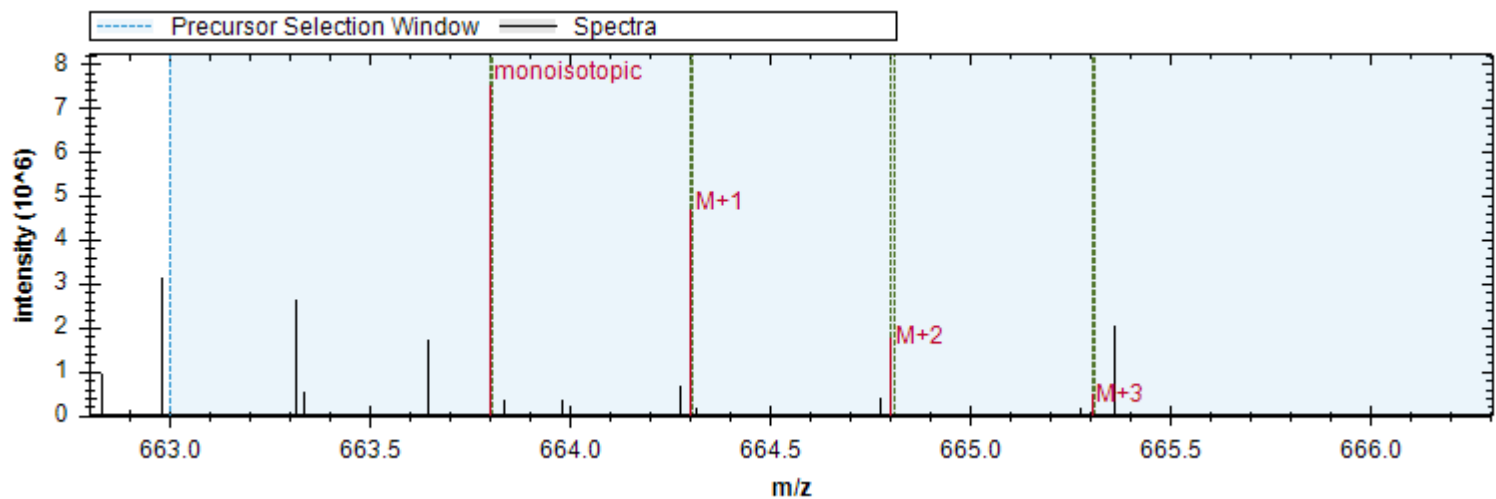

- | | | |
|-------------------------------|------------------------------|-------------------------------|
| [y20+++ -H3PO4] - 688.005 m/z | [y5+] - 583.295 m/z | [y21+++ -H3PO4] - 717.016 m/z |
| [y6+] - 720.354 m/z | [y4+] - 446.236 m/z | [y8++] - 458.741 m/z |
| [y18++ -H3PO4] - 914.454 m/z | [y19+++] - 666.309 m/z | [y18+++] - 642.630 m/z |
| [y19++ -H3PO4] - 949.972 m/z | [y15++ -H3PO4] - 779.382 m/z | [y7+] - 819.422 m/z |
| [y3+] - 375.199 m/z | [y20+++] - 720.664 m/z | [y15++] - 828.370 m/z |
| [y10+ -H3PO4] - 1042.518 m/z | [b17++] - 889.407 m/z | |