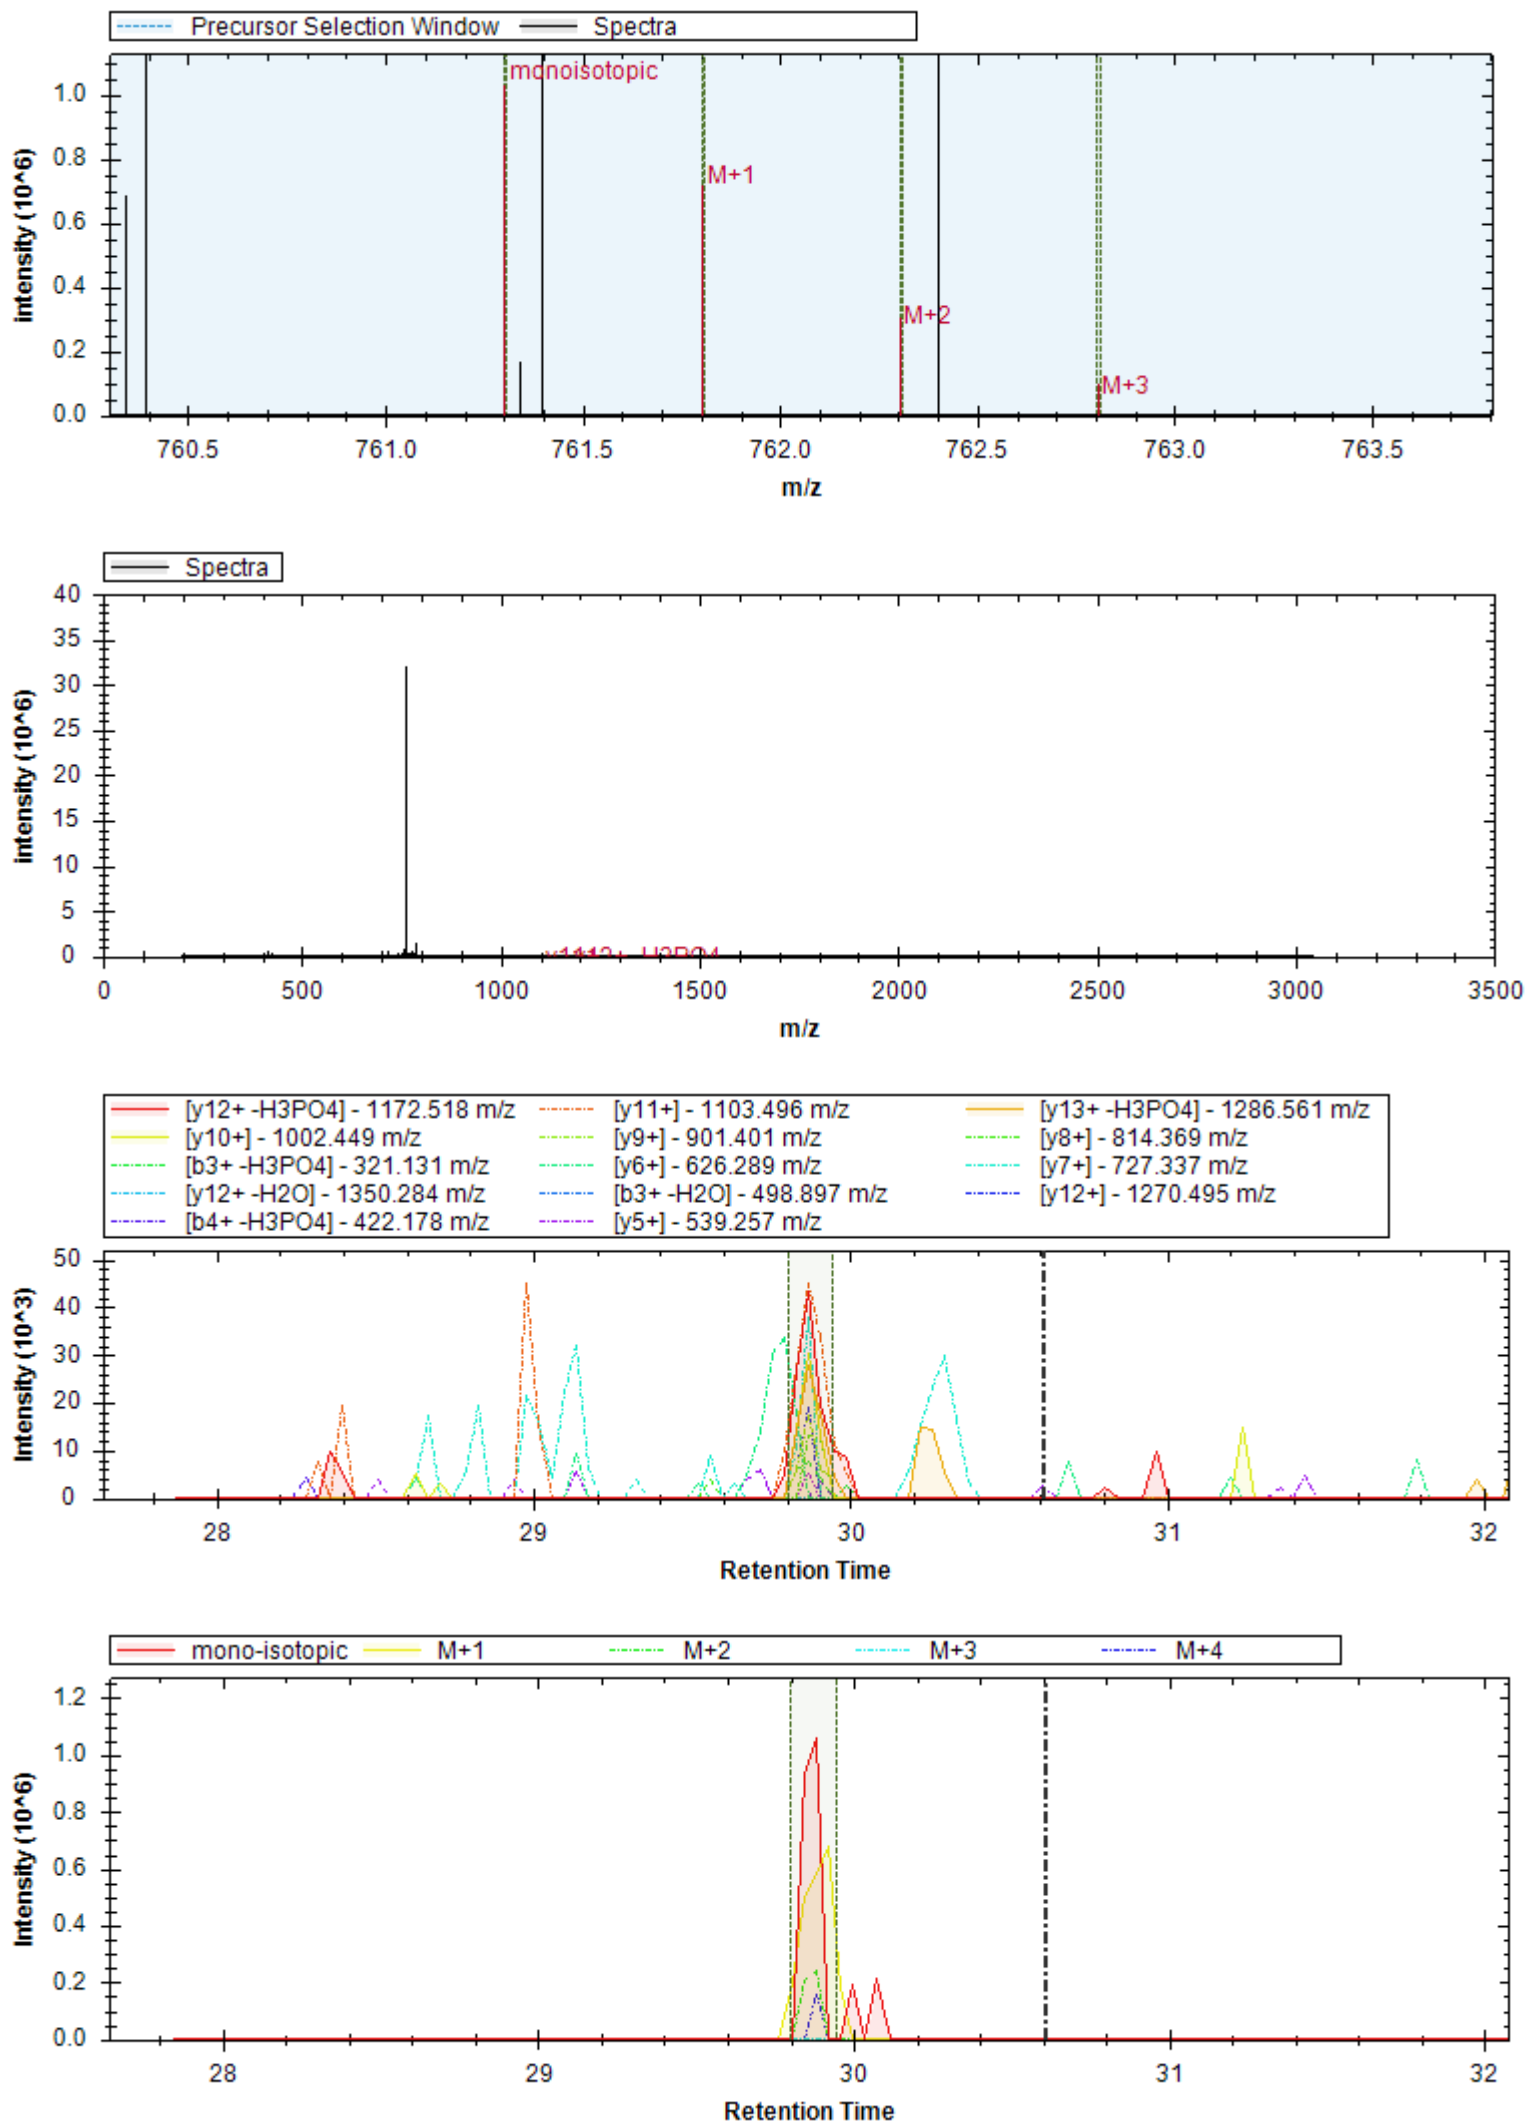

[y9+] - 873.431 m/z	[b7+] - 653.325 m/z	[b11+] - 1039.505 m/z
[b3+] - 315.130 m/z	[b8+] - 376.701 m/z	[y7+] - 705.341 m/z
[b4+] - 414.198 m/z	[b11+] - 520.256 m/z	[b7+ -H2O] - 635.315 m/z
[b8+] - 752.394 m/z	[b4+ -H2O] - 396.188 m/z	[y8+] - 776.379 m/z
[y4+] - 390.235 m/z	[y11+] - 1155.493 m/z	[y9+] - 437.219 m/z
[b12+] - 1110.543 m/z	[y6+] - 634.304 m/z	[b7+ -NH3] - 636.299 m/z
[y12+] - 1226.530 m/z	[b5+] - 511.251 m/z	[b11+ -NH3] - 1022.479 m/z
[b4+ -NH3] - 397.172 m/z	[b13+] - 1181.580 m/z	[b8+ -NH3] - 735.367 m/z
[y5+] - 505.262 m/z		