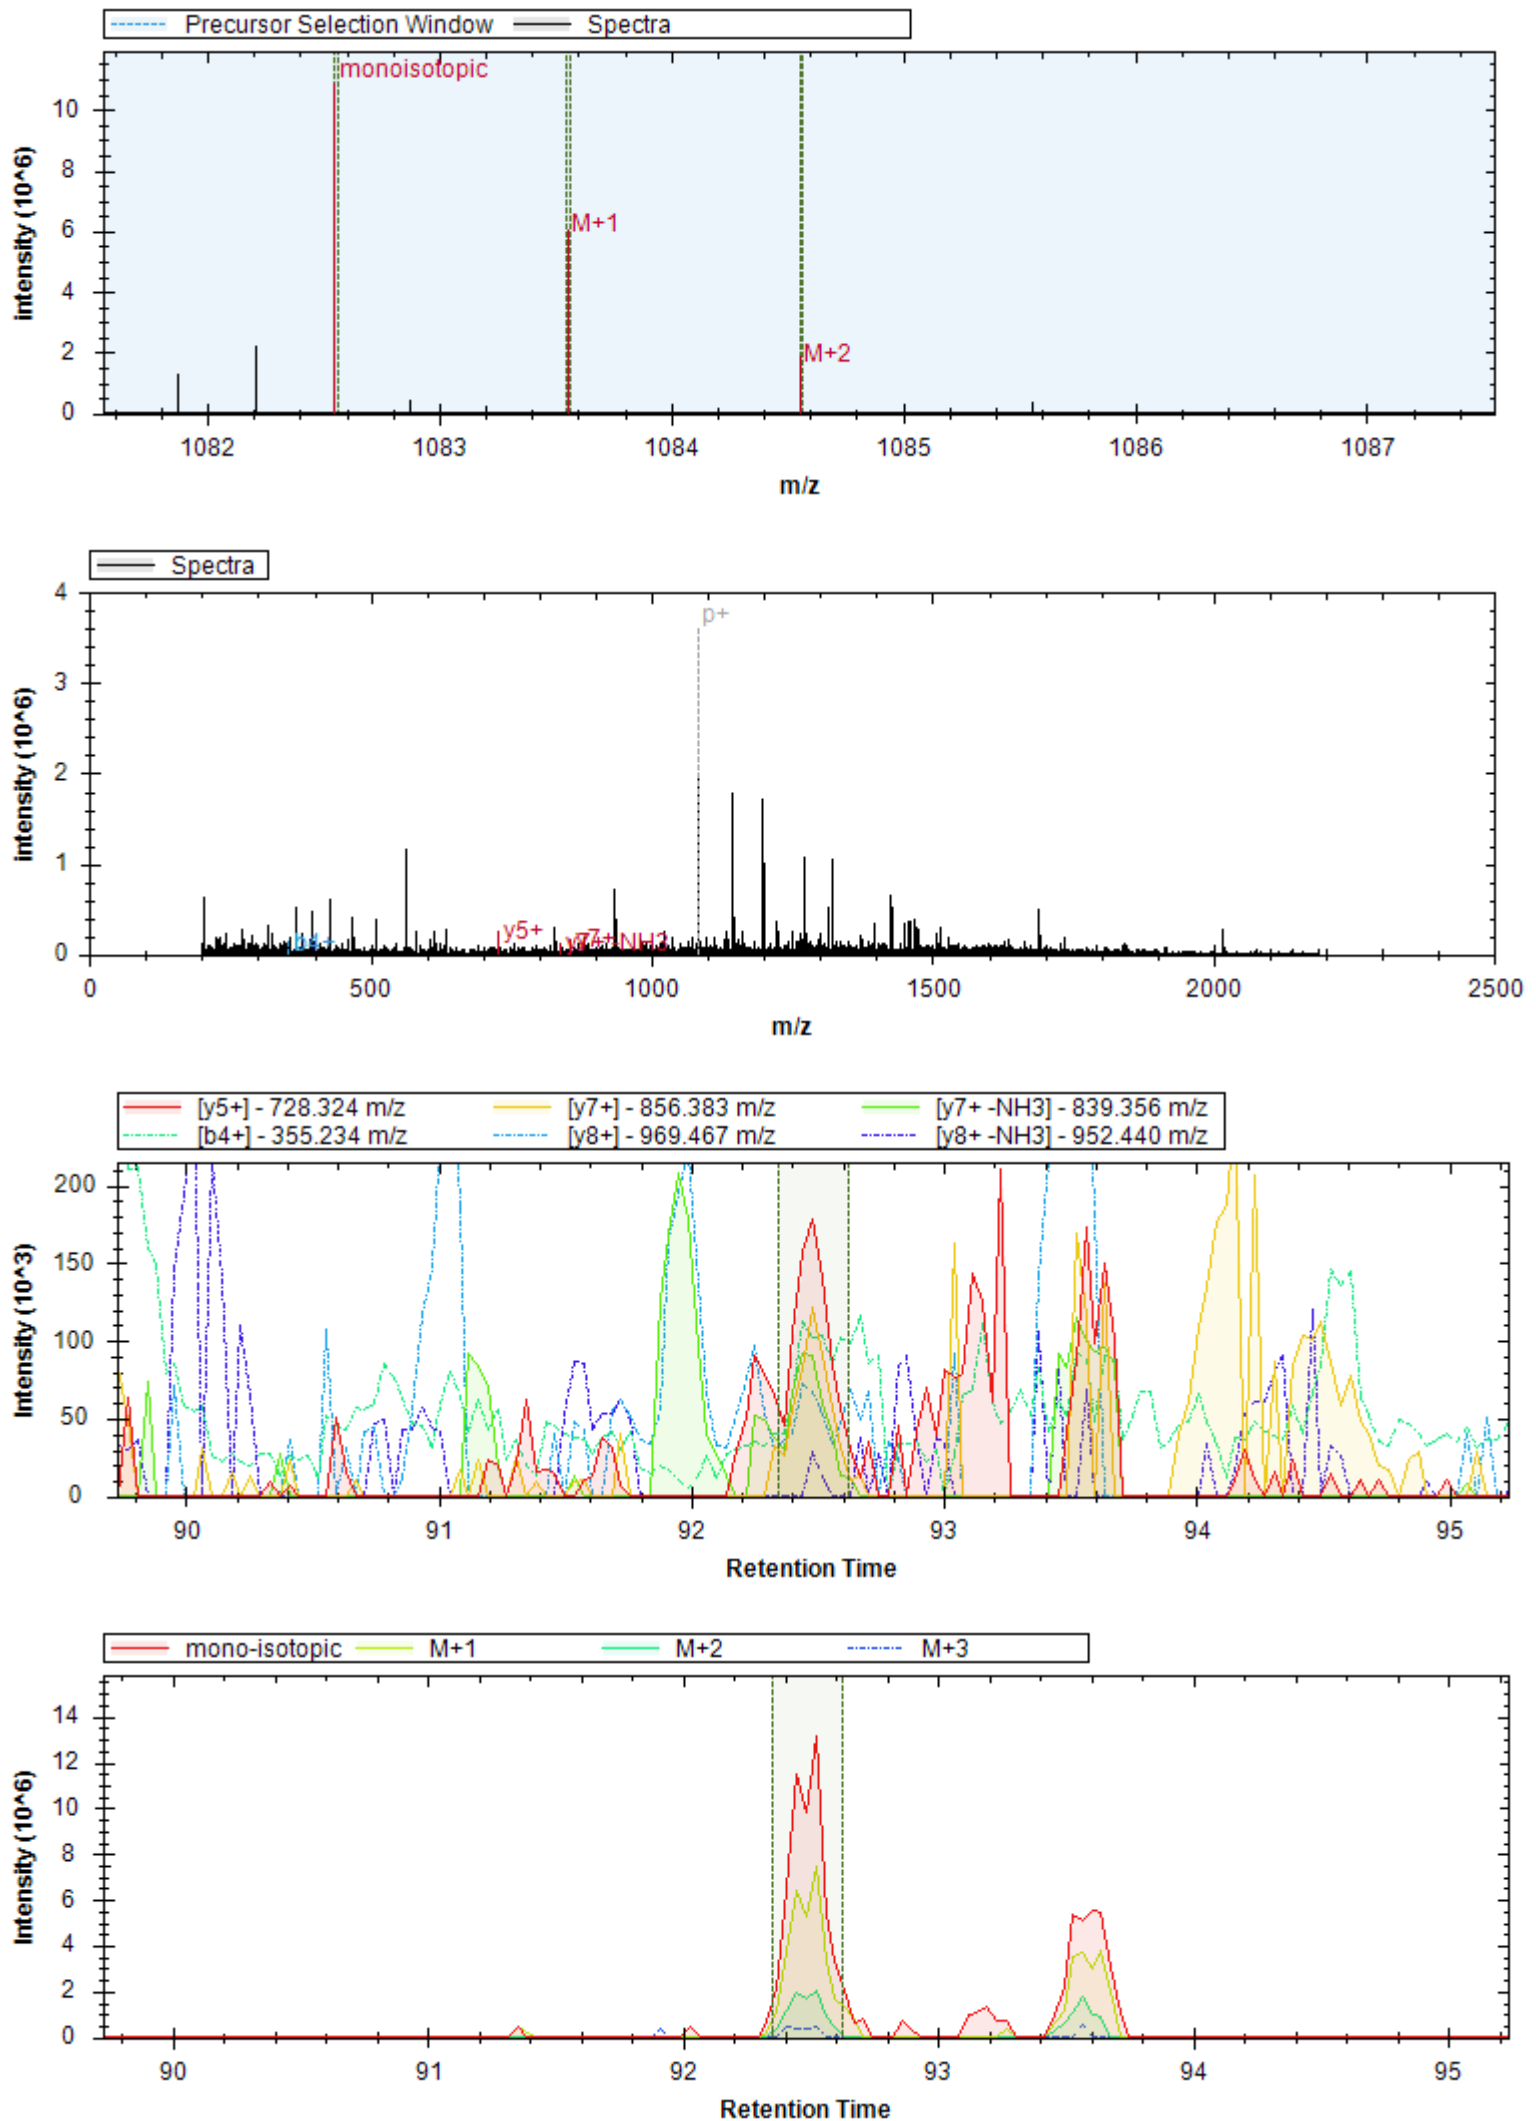

- | | | |
|-----------------------------|------------------------------|----------------------------|
| [y7+] - 671.347 m/z | [y10+ -H3PO4] - 894.443 m/z | [y4+] - 416.225 m/z |
| [y10+] - 992.420 m/z | [y10++] - 496.714 m/z | [b3+] - 308.124 m/z |
| [y11+ -H3PO4] - 981.475 m/z | [y12+ -H3PO4] - 1068.507 m/z | [y9+ -H3PO4] - 797.390 m/z |
| [y11++] - 540.230 m/z | [y11+] - 1079.452 m/z | [y7+ -H2O] - 653.337 m/z |
| [y8+ -H3PO4] - 740.369 m/z | [y12+] - 1166.484 m/z | [y10+ -H2O] - 1072.209 m/z |
| [b4+ -H2O] - 377.146 m/z | [y5+] - 517.273 m/z | [y10+ -NH3] - 975.393 m/z |
| [b4+] - 395.156 m/z | | |