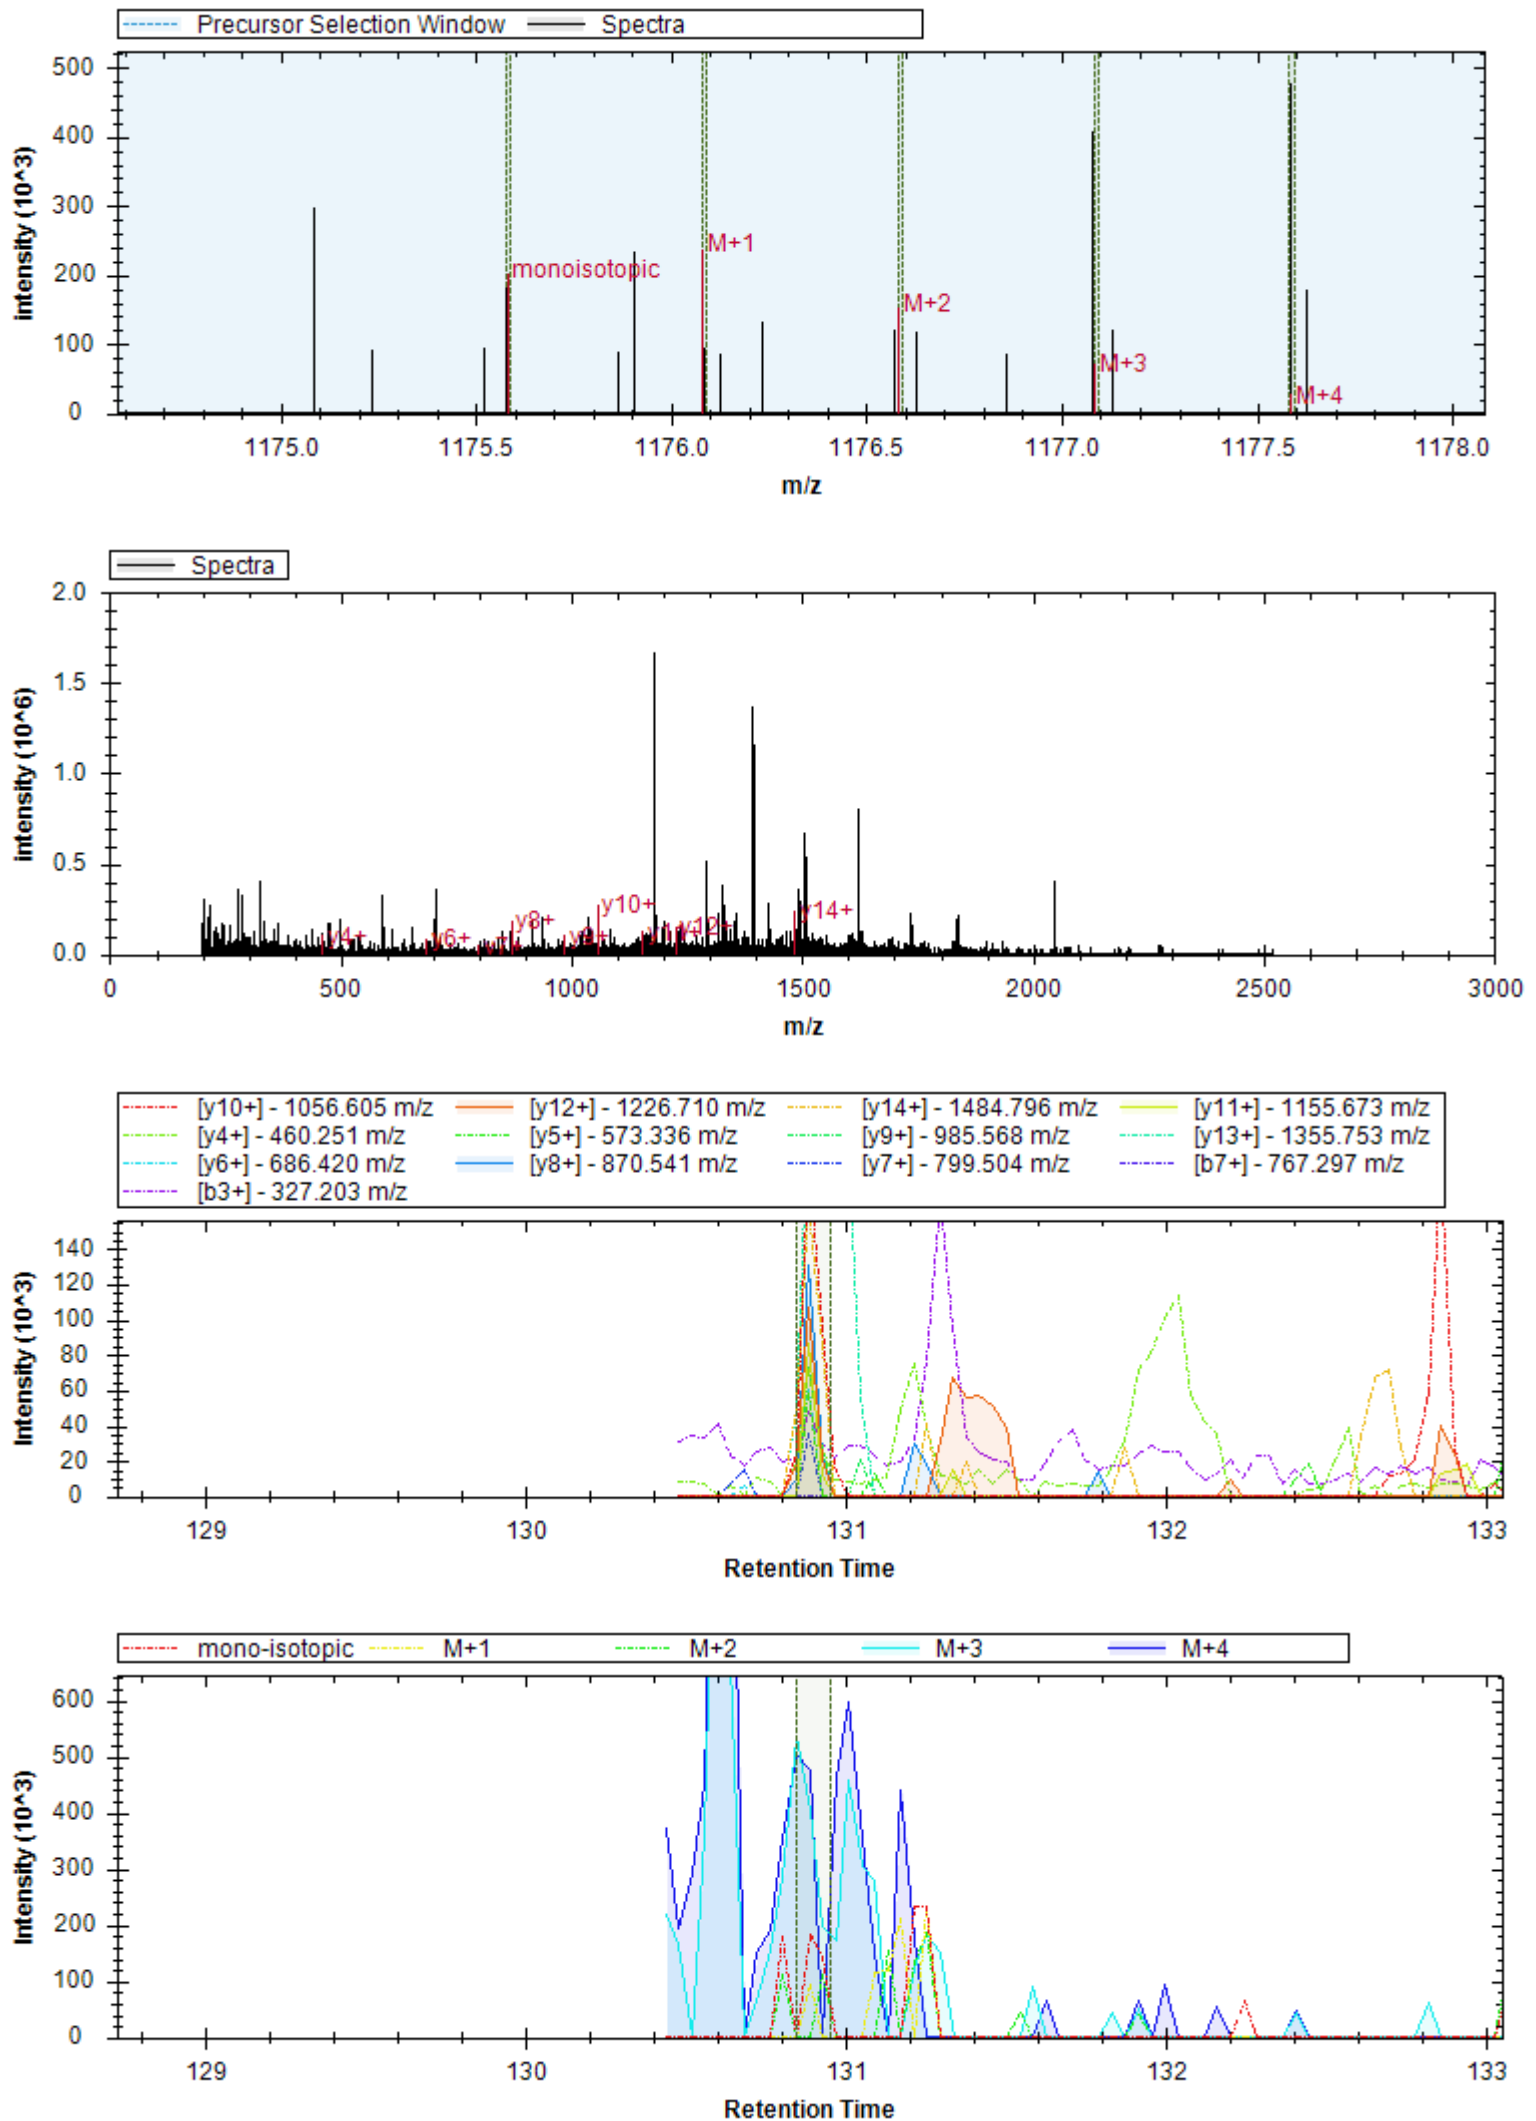

- | | | |
|-----------------------------|------------------------------|----------------------------|
| [y7+] - 671.347 m/z | [y10+ -H3PO4] - 894.443 m/z | [y4+] - 416.225 m/z |
| [y10+] - 992.420 m/z | [y10++] - 496.714 m/z | [b3+] - 308.124 m/z |
| [y11+ -H3PO4] - 981.475 m/z | [y12+ -H3PO4] - 1068.507 m/z | [y9+ -H3PO4] - 797.390 m/z |
| [y11++] - 540.230 m/z | [y11+] - 1079.452 m/z | [y7+ -H2O] - 653.337 m/z |
| [y8+ -H3PO4] - 740.369 m/z | [y12+] - 1166.484 m/z | [y10+ -H2O] - 1072.209 m/z |
| [b4+ -H2O] - 377.146 m/z | [y5+] - 517.273 m/z | [y10+ -NH3] - 975.393 m/z |
| [b4+] - 395.156 m/z | | |