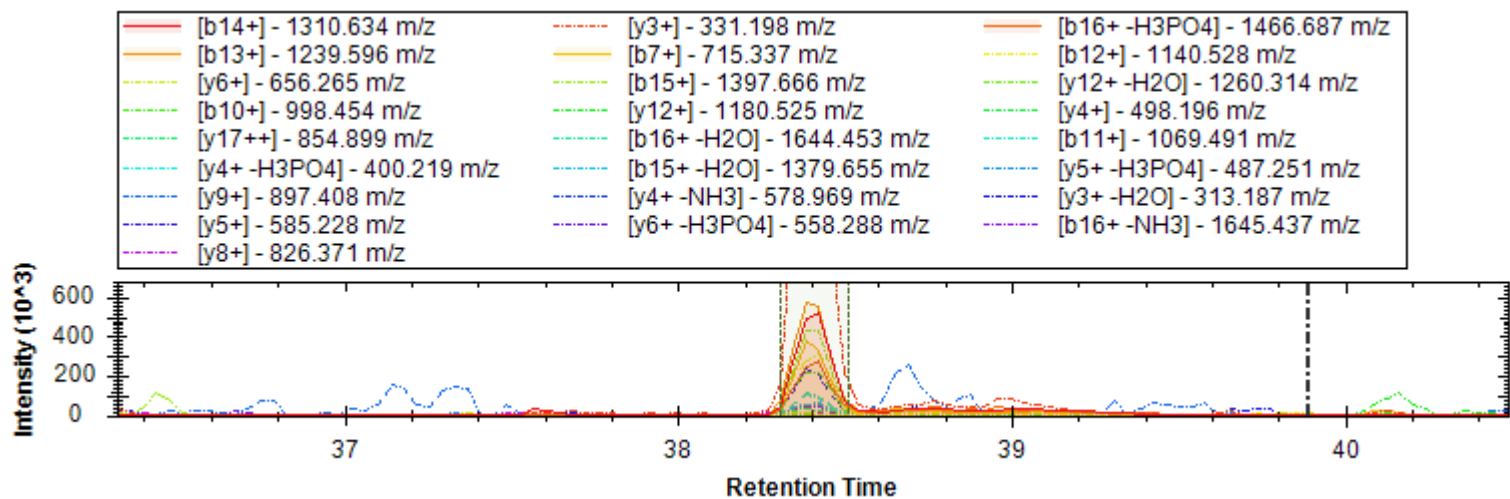

- | | | |
|-------------------------------|-------------------------------|------------------------------|
| [y20++ -H3PO4] - 1065.047 m/z | [y8+] - 959.460 m/z | [y8+ -H3PO4] - 861.483 m/z |
| [y19++ -H3PO4] - 1014.523 m/z | [y20++] - 1114.036 m/z | [y13+ -H3PO4] - 1426.769 m/z |
| [y4+] - 501.303 m/z | [y22++ -H3PO4] - 1143.092 m/z | [y22++] - 1192.081 m/z |
| [y13++] - 762.877 m/z | [y13+] - 1524.746 m/z | [y16++ -H3PO4] - 871.478 m/z |
| [y19++] - 1063.512 m/z | [b5+] - 398.240 m/z | [y21++] - 1163.570 m/z |
| [y7+ -H3PO4] - 764.430 m/z | [y8+ -H2O] - 941.449 m/z | [y8++] - 480.234 m/z |
| [y18++] - 1035.001 m/z | [y23++] - 1241.615 m/z | [y16++] - 920.466 m/z |
| [y12++ -H3PO4] - 665.362 m/z | [y17++] - 977.980 m/z | [b6+] - 499.288 m/z |
| [y15+ -H3PO4] - 1628.864 m/z | | |