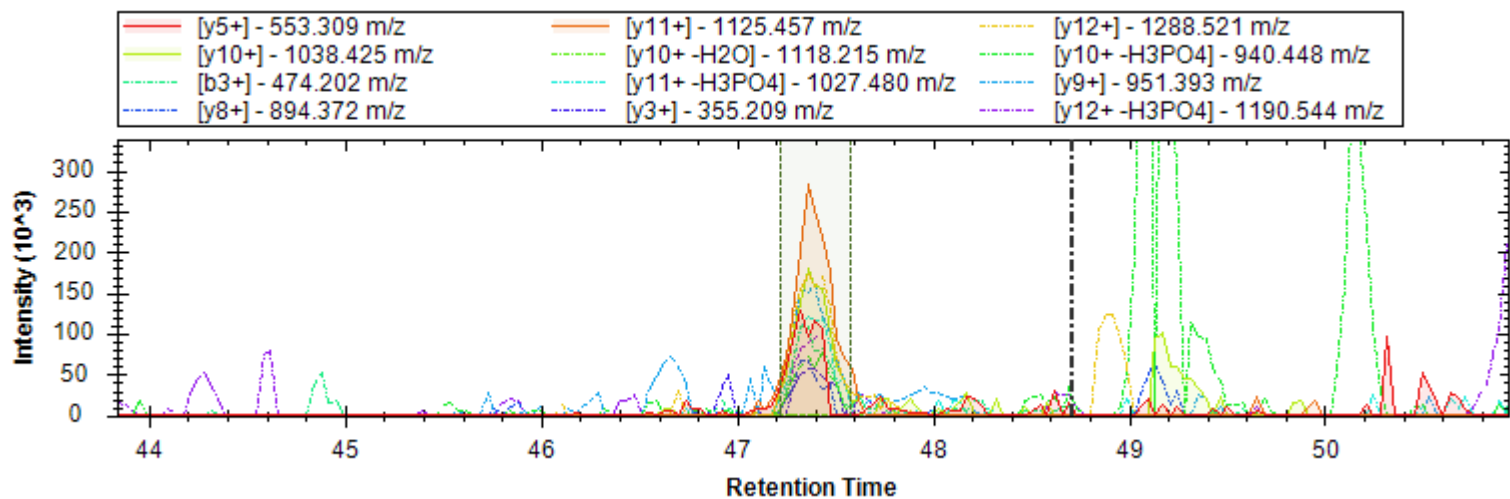

- | | | |
|-----------------------------|------------------------------|----------------------------|
| [y7+] - 671.347 m/z | [y10+ -H3PO4] - 894.443 m/z | [y4+] - 416.225 m/z |
| [y10+] - 992.420 m/z | [y10++] - 496.714 m/z | [b3+] - 308.124 m/z |
| [y11+ -H3PO4] - 981.475 m/z | [y12+ -H3PO4] - 1068.507 m/z | [y9+ -H3PO4] - 797.390 m/z |
| [y11++] - 540.230 m/z | [y11+] - 1079.452 m/z | [y7+ -H2O] - 653.337 m/z |
| [y8+ -H3PO4] - 740.369 m/z | [y12+] - 1166.484 m/z | [y10+ -H2O] - 1072.209 m/z |
| [b4+ -H2O] - 377.146 m/z | [y5+] - 517.273 m/z | [y10+ -NH3] - 975.393 m/z |
| [b4+] - 395.156 m/z | | |