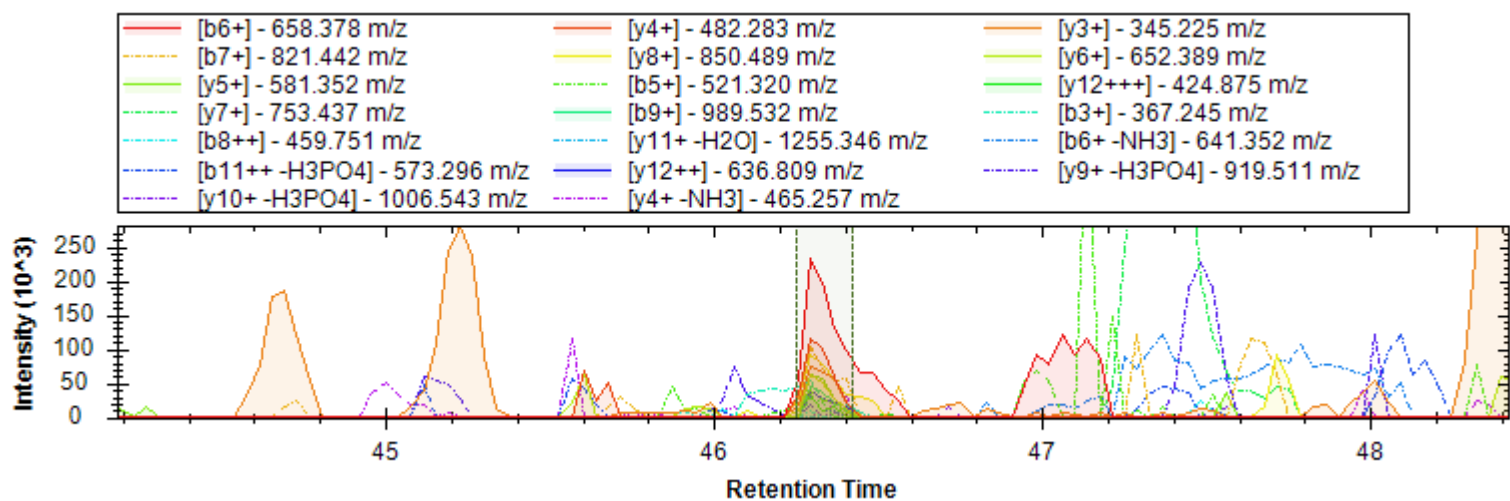

Fig4_MP-DIA-barrel-cortex-p54-1_MHRM.htrms

- | | | |
|------------------------------|------------------------------|----------------------------|
| [y14++ -H3PO4] - 703.909 m/z | [y13++ -H3PO4] - 668.391 m/z | [b6+ -H3PO4] - 608.388 m/z |
| [y9+] - 898.499 m/z | [b10++ -H3PO4] - 509.314 m/z | [y5+] - 489.267 m/z |
| [y6+] - 576.299 m/z | [y12++ -H3PO4] - 618.857 m/z | [y14++] - 752.898 m/z |
| [y8+] - 801.447 m/z | [y13++] - 717.379 m/z | [b10++] - 558.302 m/z |
| [y12++] - 667.845 m/z | [b6+] - 706.365 m/z | [y8++] - 401.227 m/z |
| [y9++] - 449.753 m/z | [y5+ -H2O] - 471.256 m/z | [y9+ -H2O] - 880.489 m/z |
| [y11++] - 618.311 m/z | [y3+] - 305.182 m/z | [y4+] - 392.214 m/z |
| [b5+] - 525.351 m/z | [y13++ -H2O] - 708.374 m/z | |