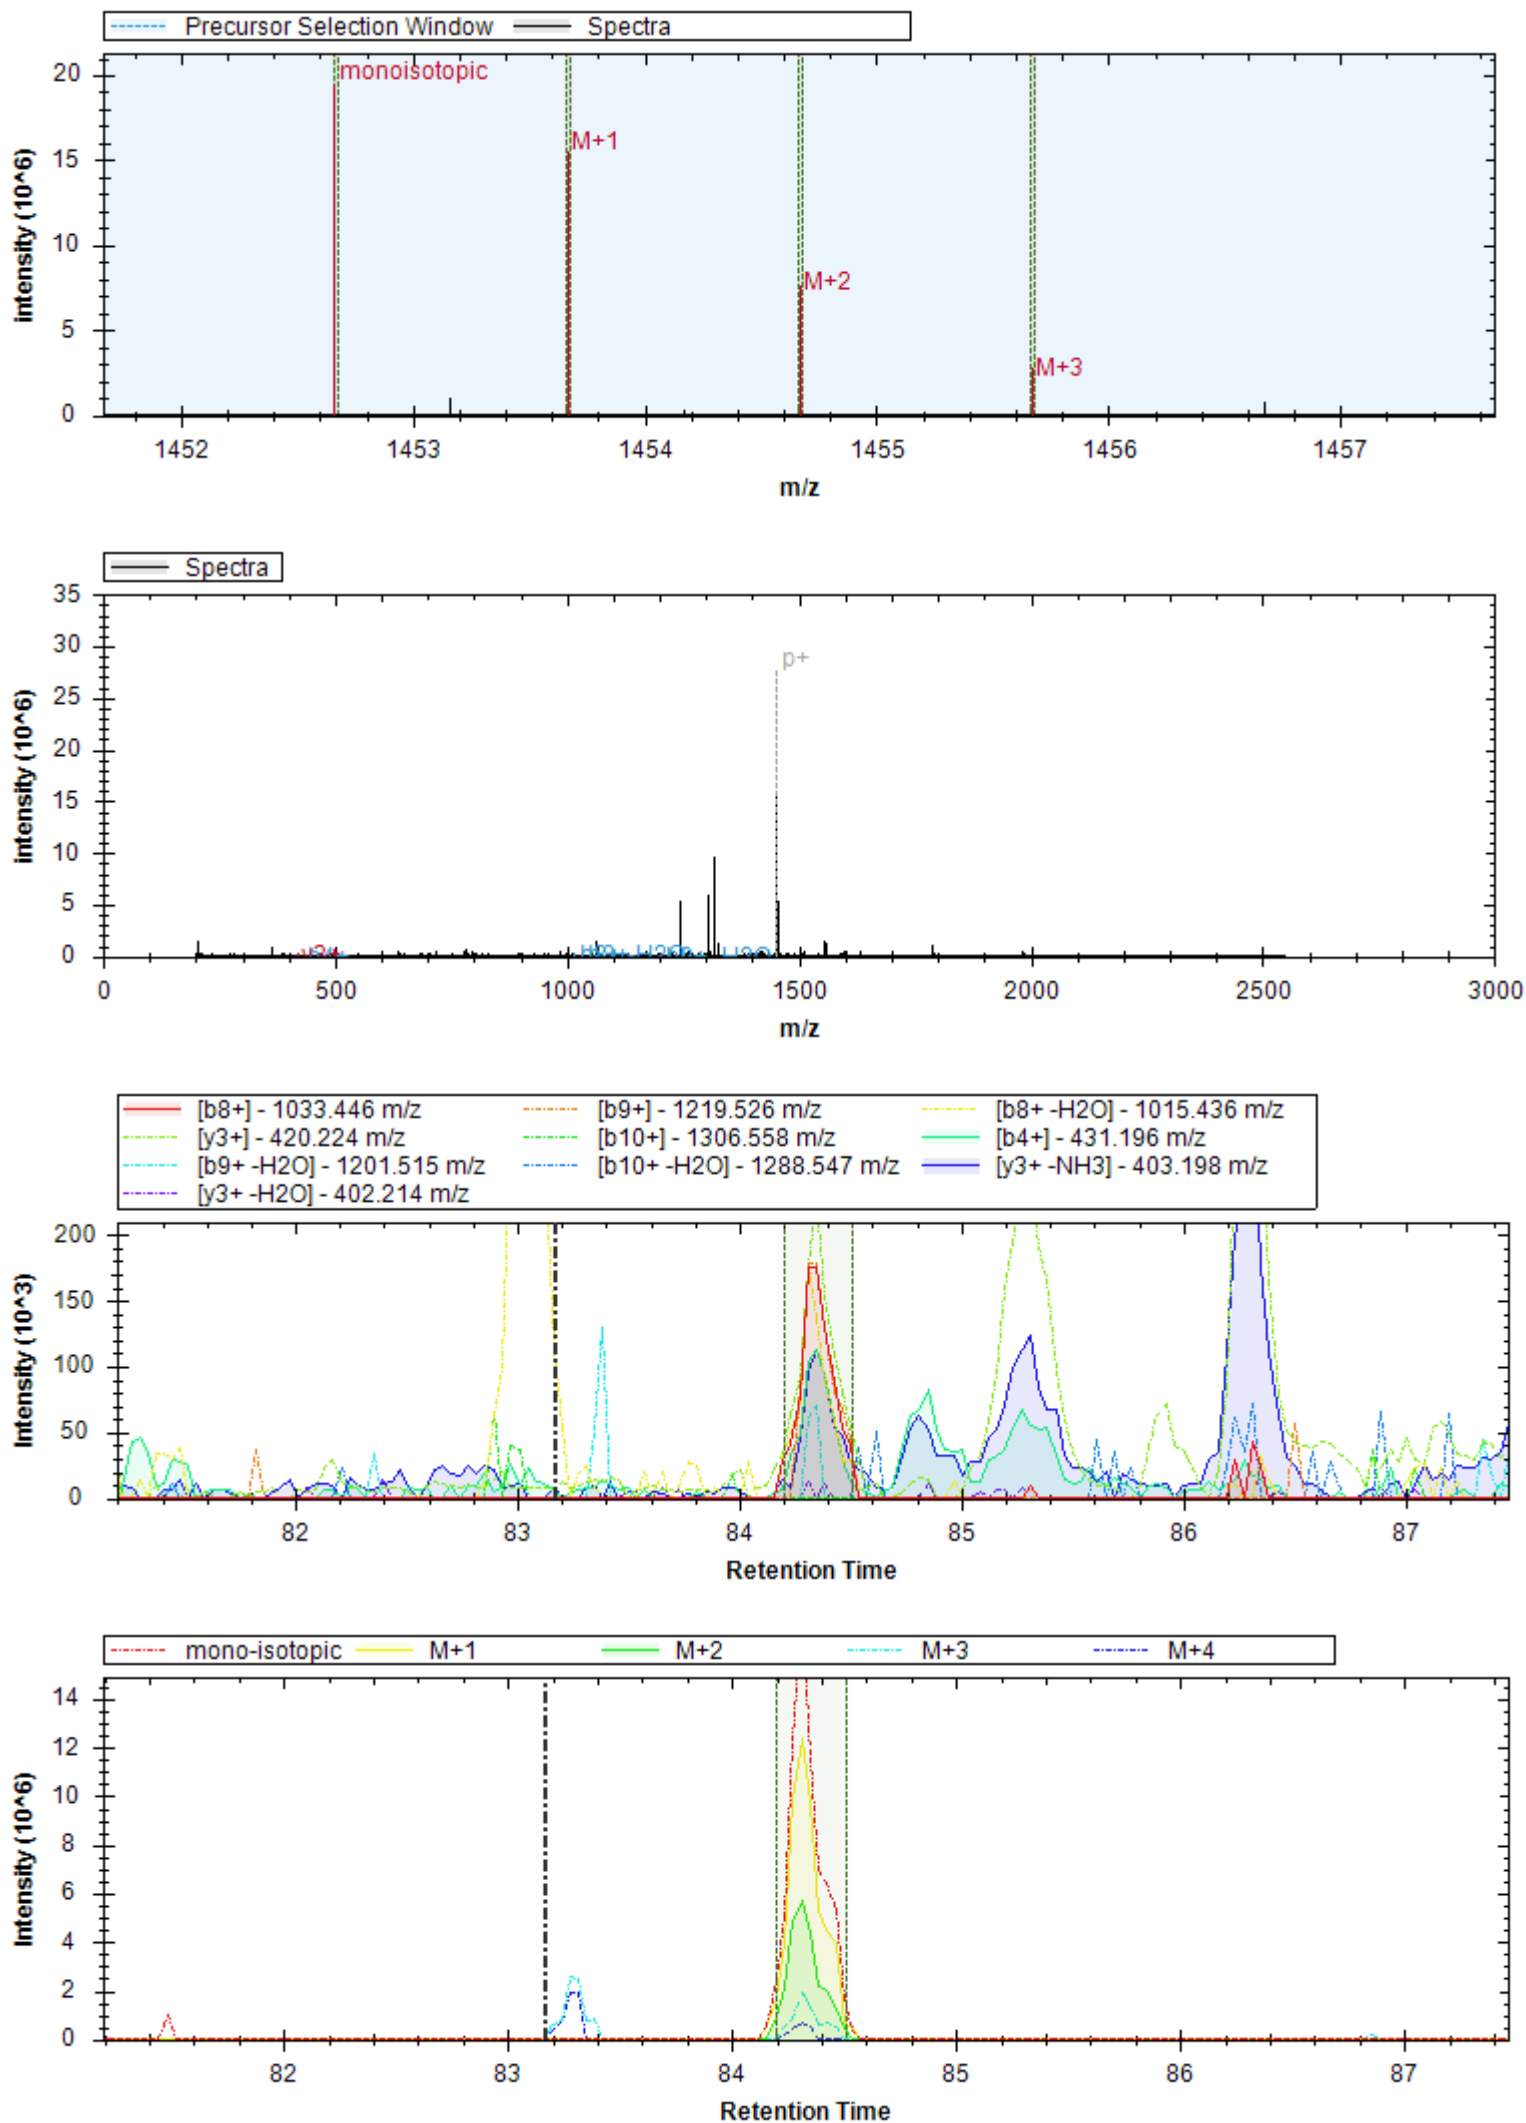

[y7+] - 911.462 m/z	[y5+] - 635.315 m/z	[y6+] - 798.378 m/z
[y10+] - 1244.642 m/z	[y8+] - 1010.531 m/z	[y15+] - 837.897 m/z
[y13+] - 1530.734 m/z	[y4+] - 548.283 m/z	[y14+] - 794.381 m/z
[y17++ -H3PO4] - 945.942 m/z	[b3+] - 315.166 m/z	[y9+] - 1147.589 m/z
[y19++ -H3PO4] - 1032.974 m/z	[y11+] - 1358.685 m/z	[b4+ -H2O] - 426.198 m/z
[y21++] - 1197.008 m/z	[y21++ -H3PO4] - 1148.019 m/z	