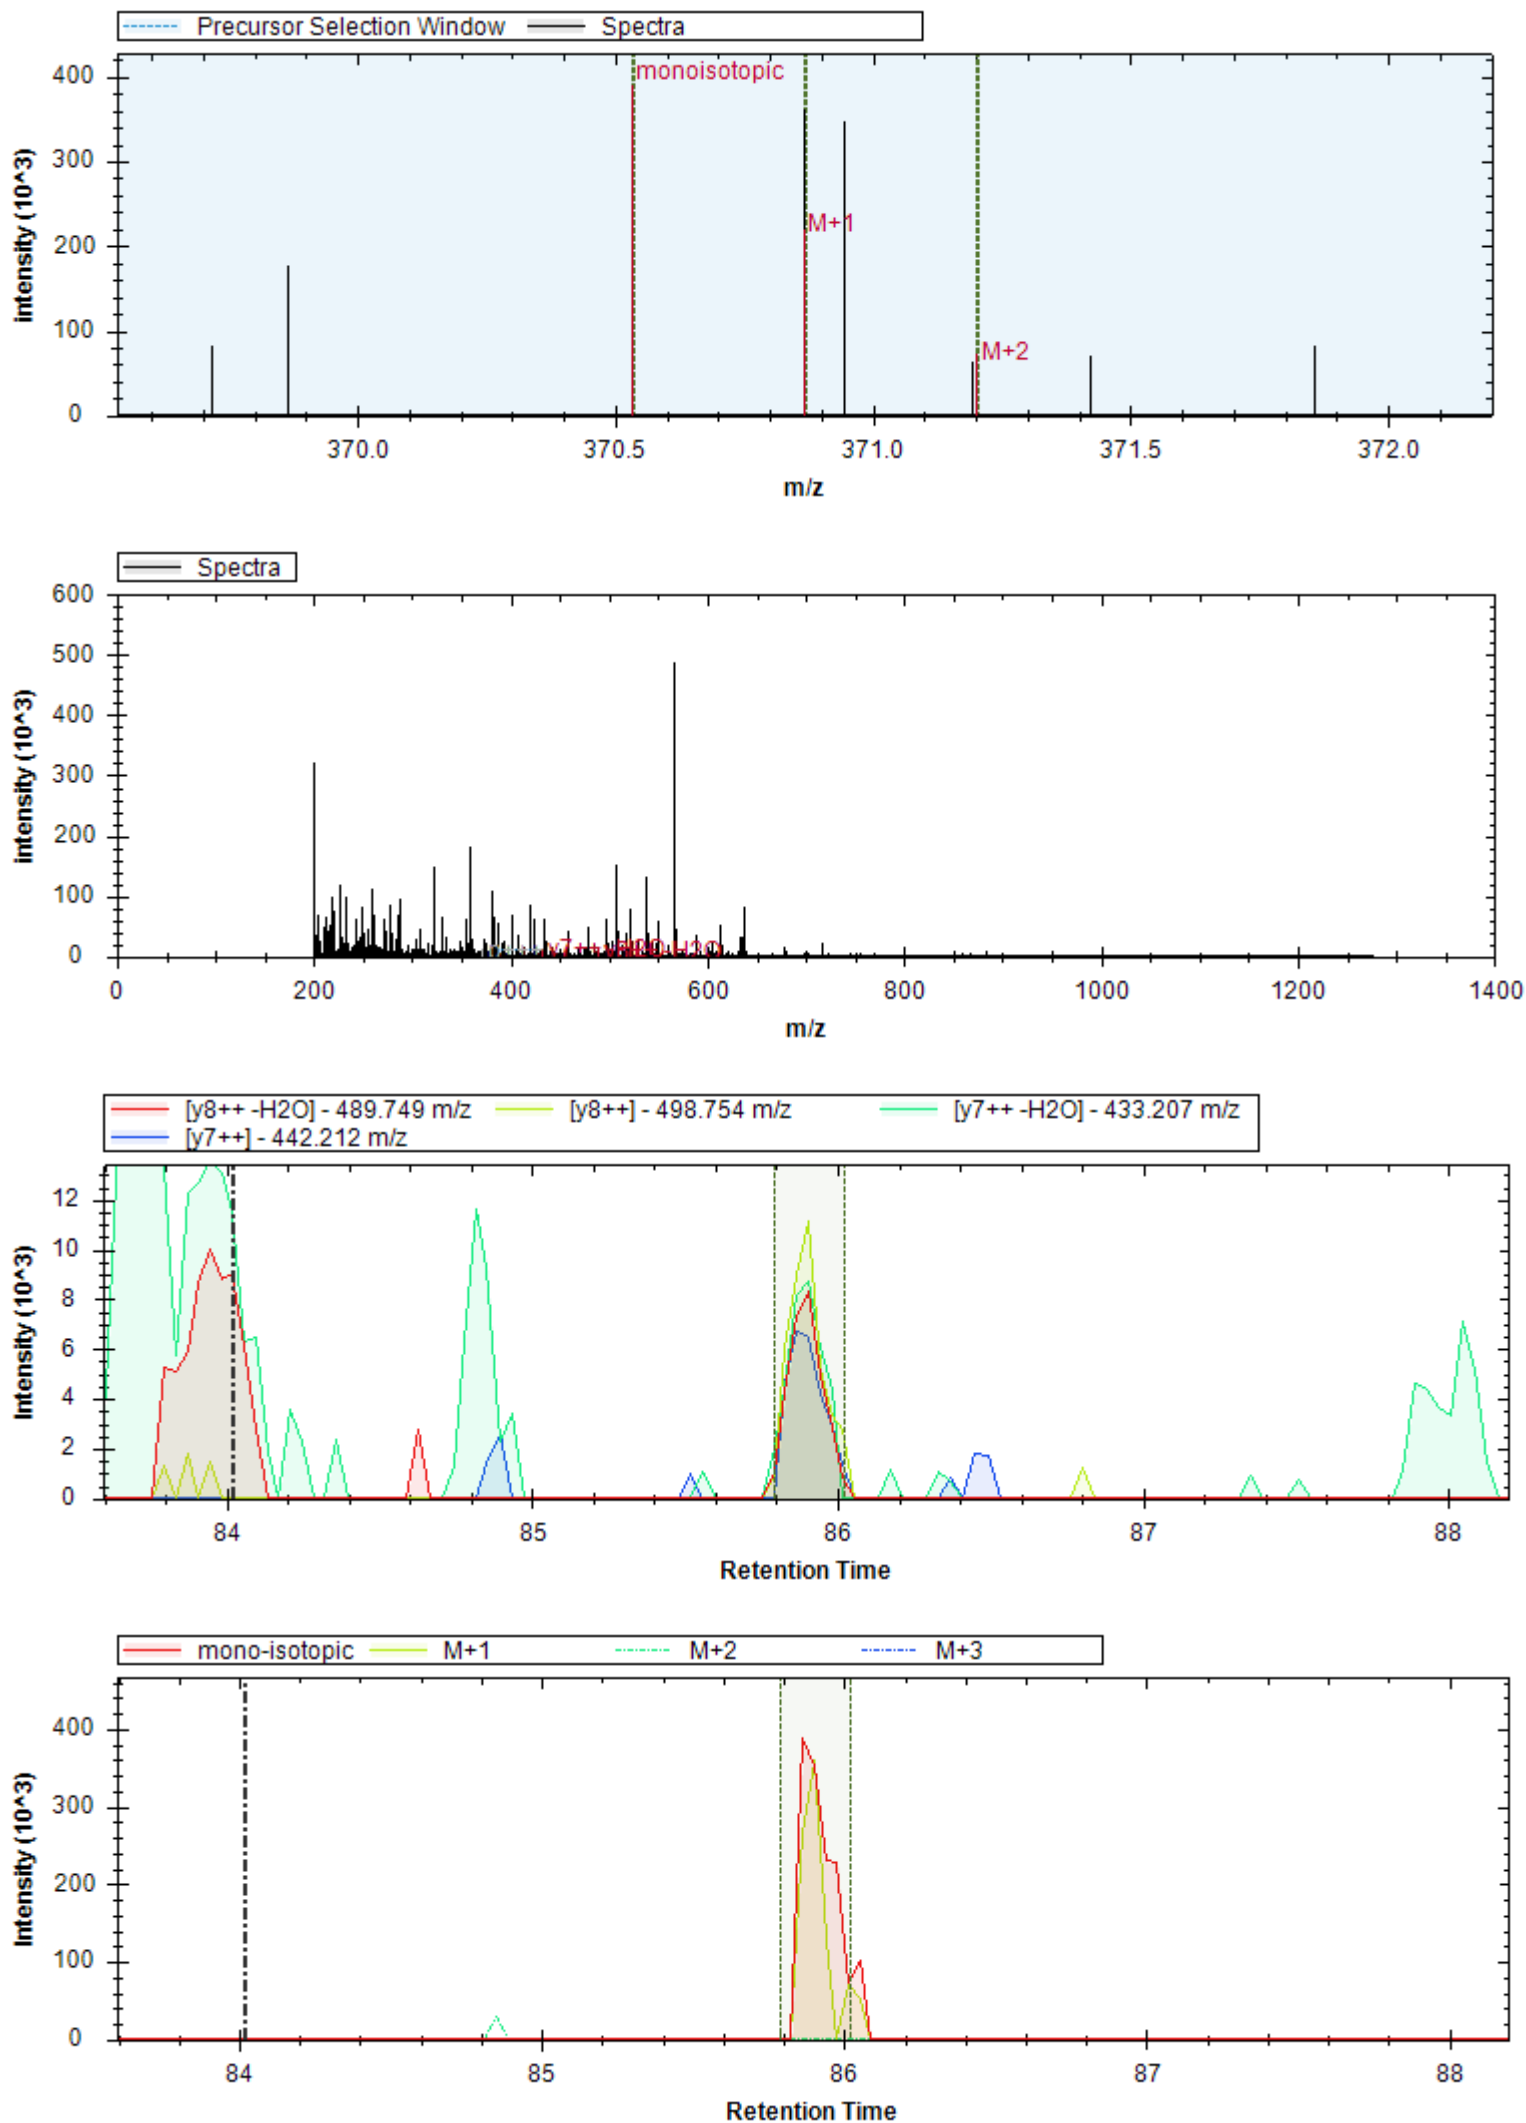

- | | | |
|-----------------------------|------------------------------|----------------------------|
| [y7+] - 671.347 m/z | [y10+ -H3PO4] - 894.443 m/z | [y4+] - 416.225 m/z |
| [y10+] - 992.420 m/z | [y10++] - 496.714 m/z | [b3+] - 308.124 m/z |
| [y11+ -H3PO4] - 981.475 m/z | [y12+ -H3PO4] - 1068.507 m/z | [y9+ -H3PO4] - 797.390 m/z |
| [y11++] - 540.230 m/z | [y11+] - 1079.452 m/z | [y7+ -H2O] - 653.337 m/z |
| [y8+ -H3PO4] - 740.369 m/z | [y12+] - 1166.484 m/z | [y10+ -H2O] - 1072.209 m/z |
| [b4+ -H2O] - 377.146 m/z | [y5+] - 517.273 m/z | [y10+ -NH3] - 975.393 m/z |
| [b4+] - 395.156 m/z | | |