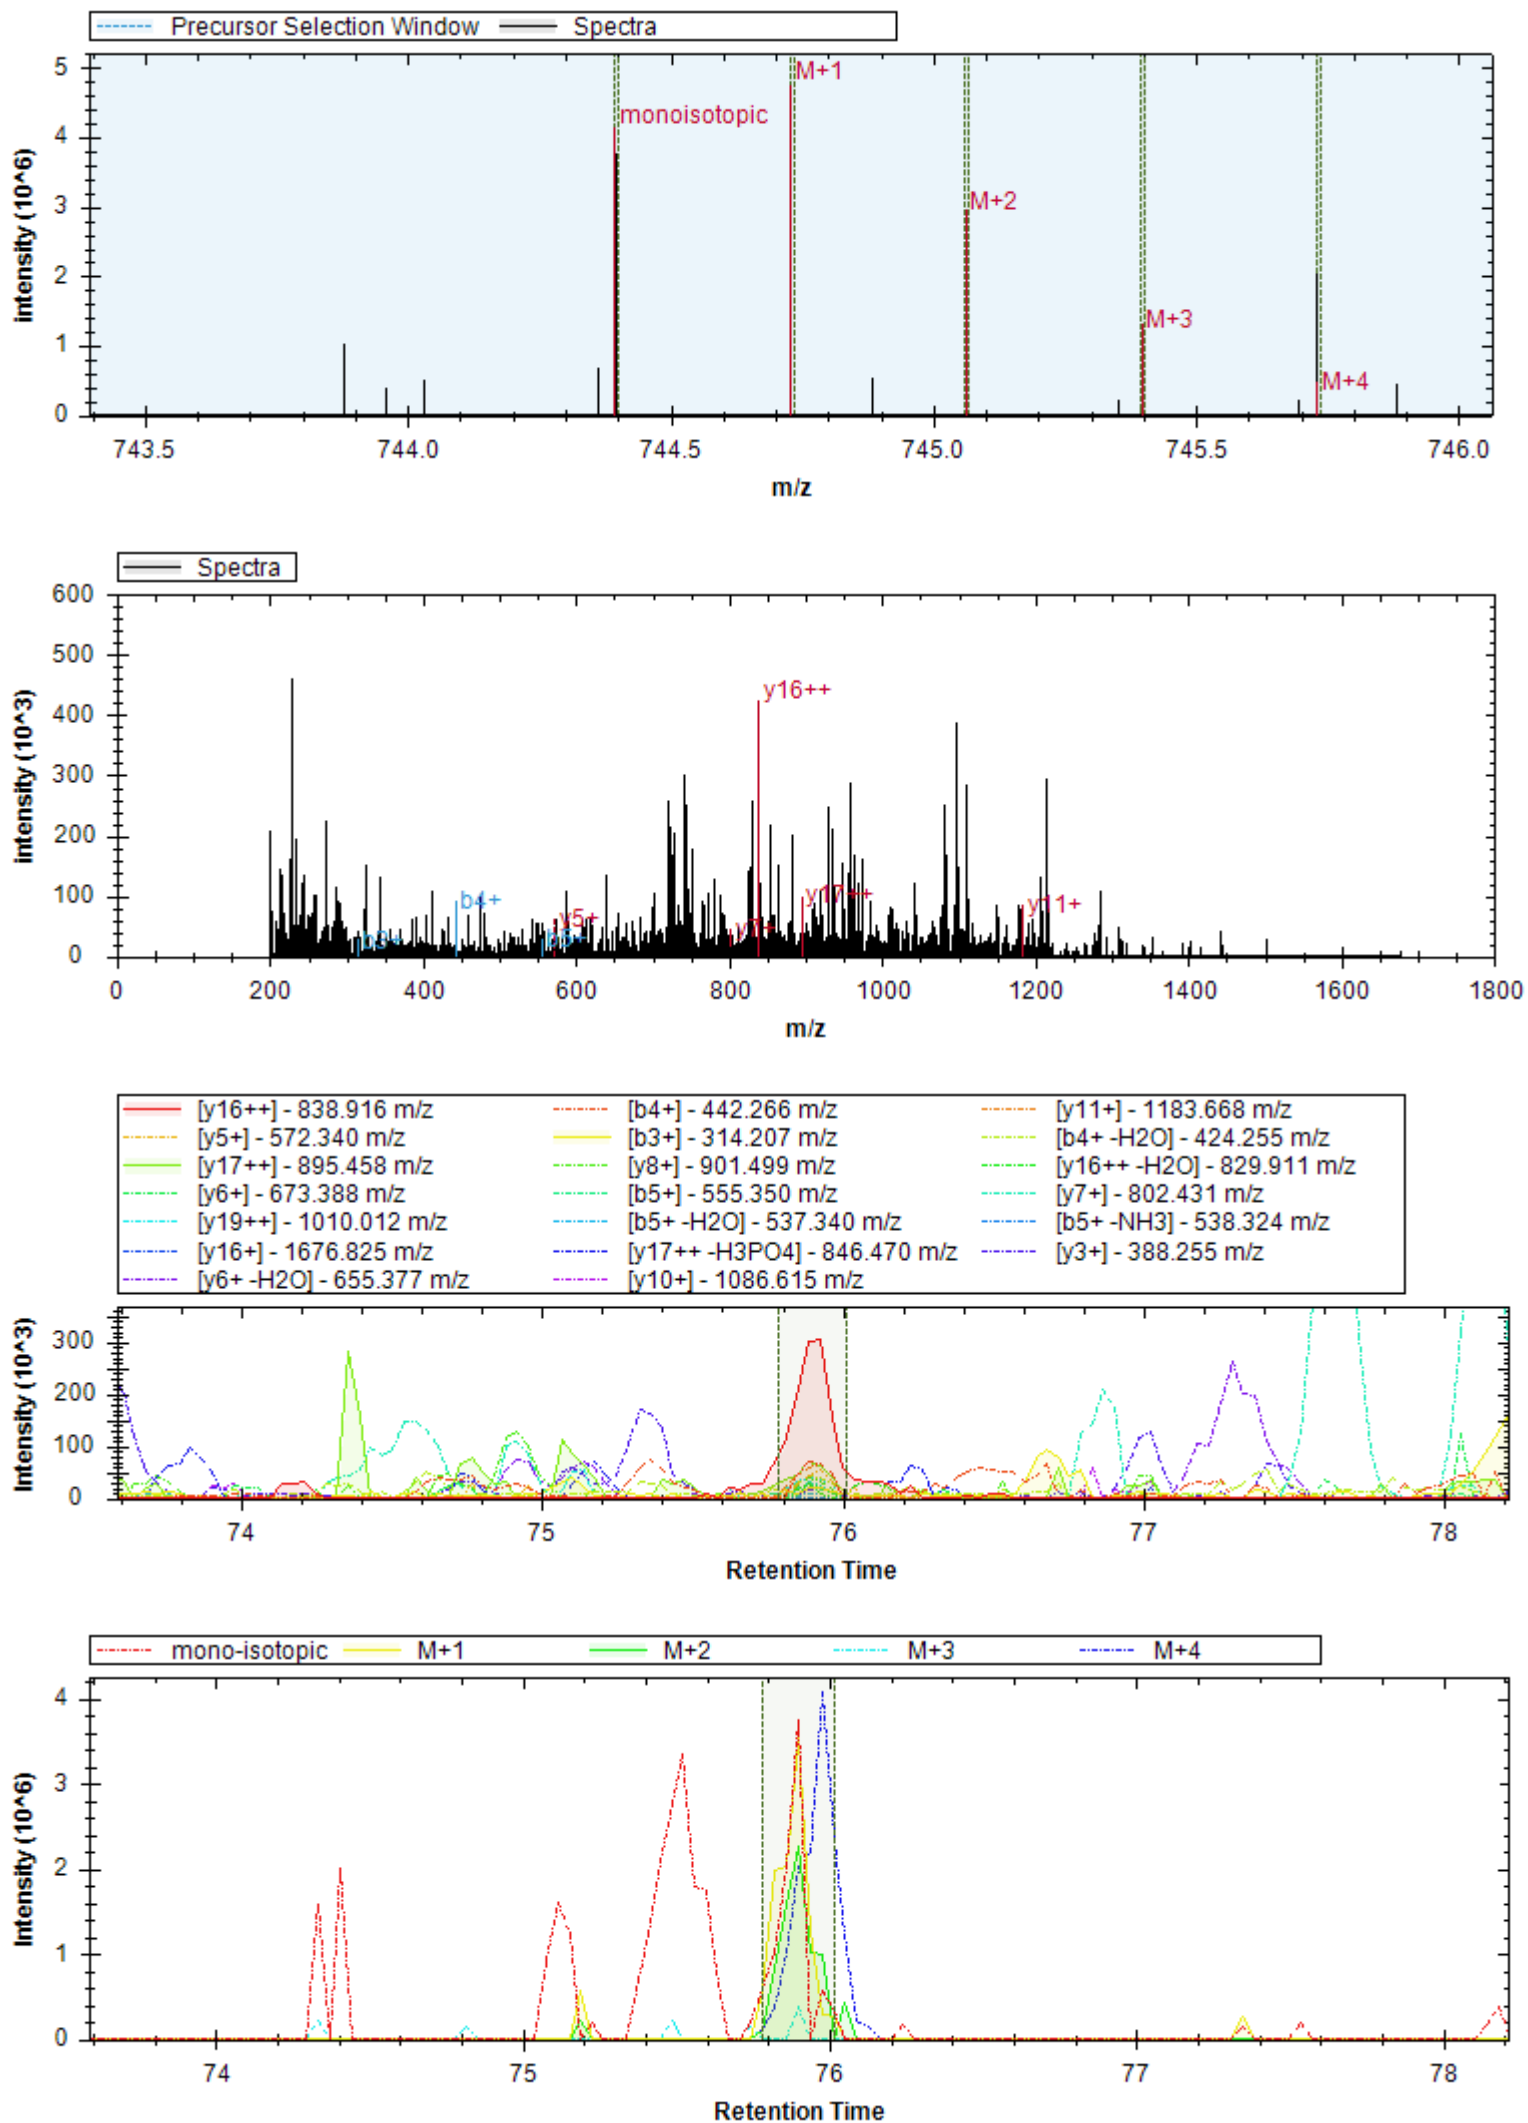

- | | | |
|-----------------------------|------------------------------|----------------------------|
| [y7+] - 671.347 m/z | [y10+ -H3PO4] - 894.443 m/z | [y4+] - 416.225 m/z |
| [y10+] - 992.420 m/z | [y10++] - 496.714 m/z | [b3+] - 308.124 m/z |
| [y11+ -H3PO4] - 981.475 m/z | [y12+ -H3PO4] - 1068.507 m/z | [y9+ -H3PO4] - 797.390 m/z |
| [y11++] - 540.230 m/z | [y11+] - 1079.452 m/z | [y7+ -H2O] - 653.337 m/z |
| [y8+ -H3PO4] - 740.369 m/z | [y12+] - 1166.484 m/z | [y10+ -H2O] - 1072.209 m/z |
| [b4+ -H2O] - 377.146 m/z | [y5+] - 517.273 m/z | [y10+ -NH3] - 975.393 m/z |
| [b4+] - 395.156 m/z | | |