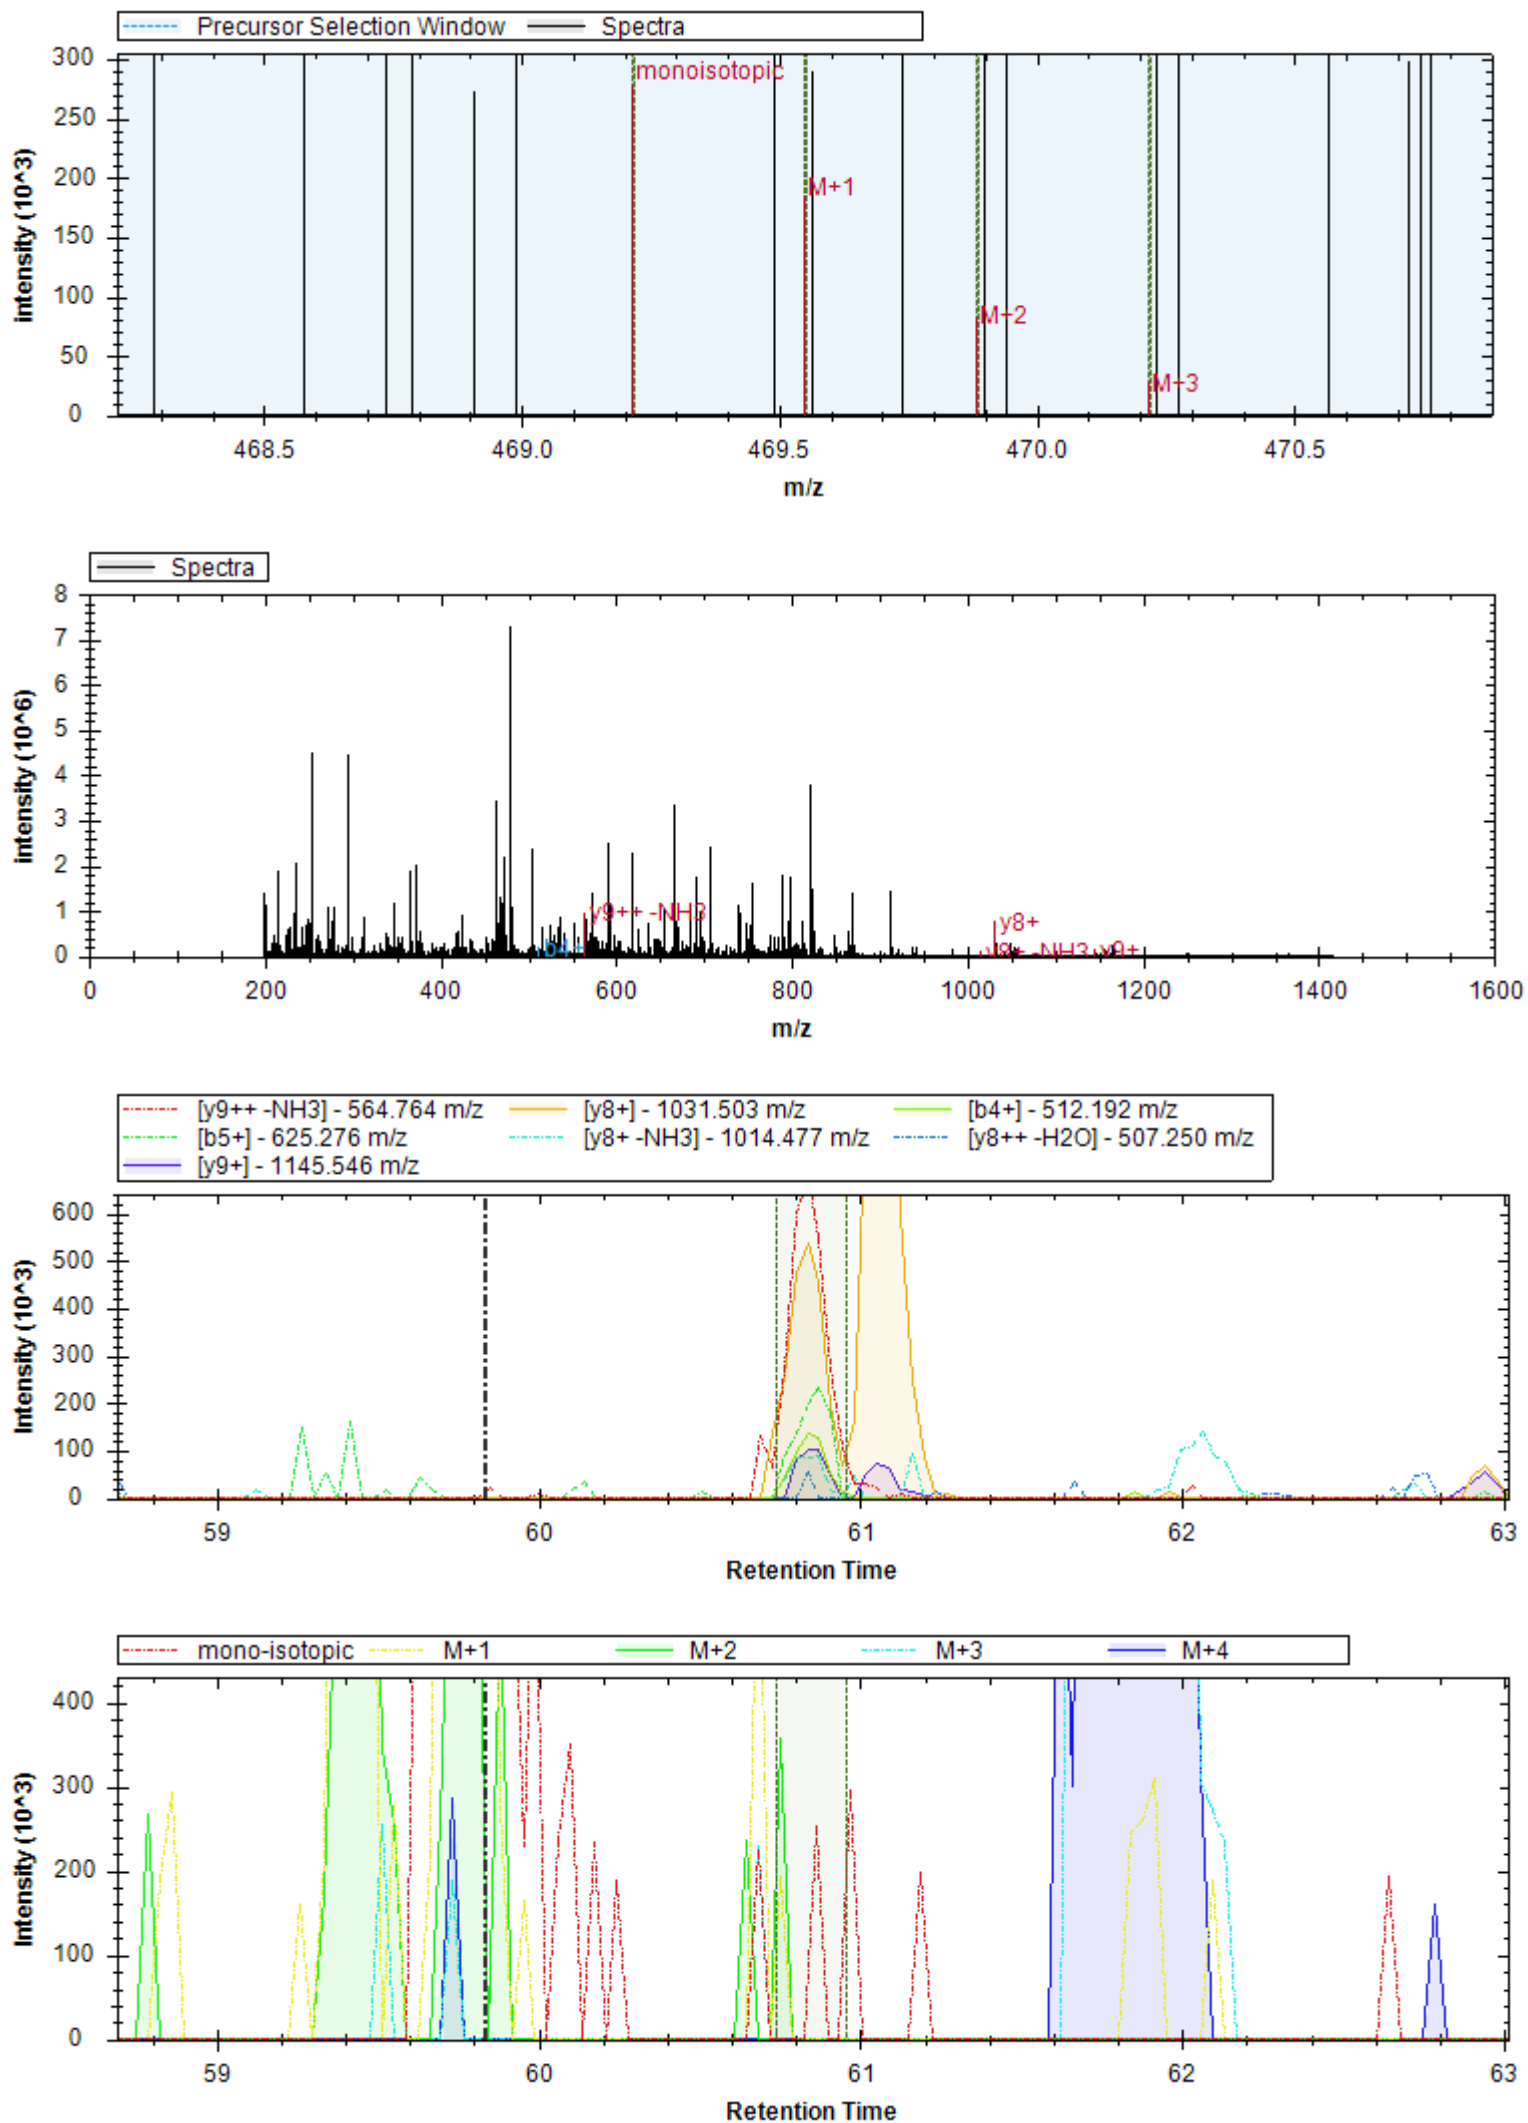

[y3+] - 369.225 m/z	[y13+] - 1329.532 m/z	[y10+] - 1058.415 m/z
[y9+] - 971.383 m/z	[y11+] - 1145.447 m/z	[y8+] - 884.351 m/z
[y10+ -H3PO4] - 960.438 m/z	[y13+ -H3PO4] - 1231.555 m/z	[y8+ -H3PO4] - 786.374 m/z
[y12+] - 1232.479 m/z	[y7+] - 797.319 m/z	[b5+] - 418.157 m/z
[b4+] - 361.135 m/z	[y14++] - 693.780 m/z	[y10+ -H2O] - 1138.204 m/z
[y16++] - 794.810 m/z		