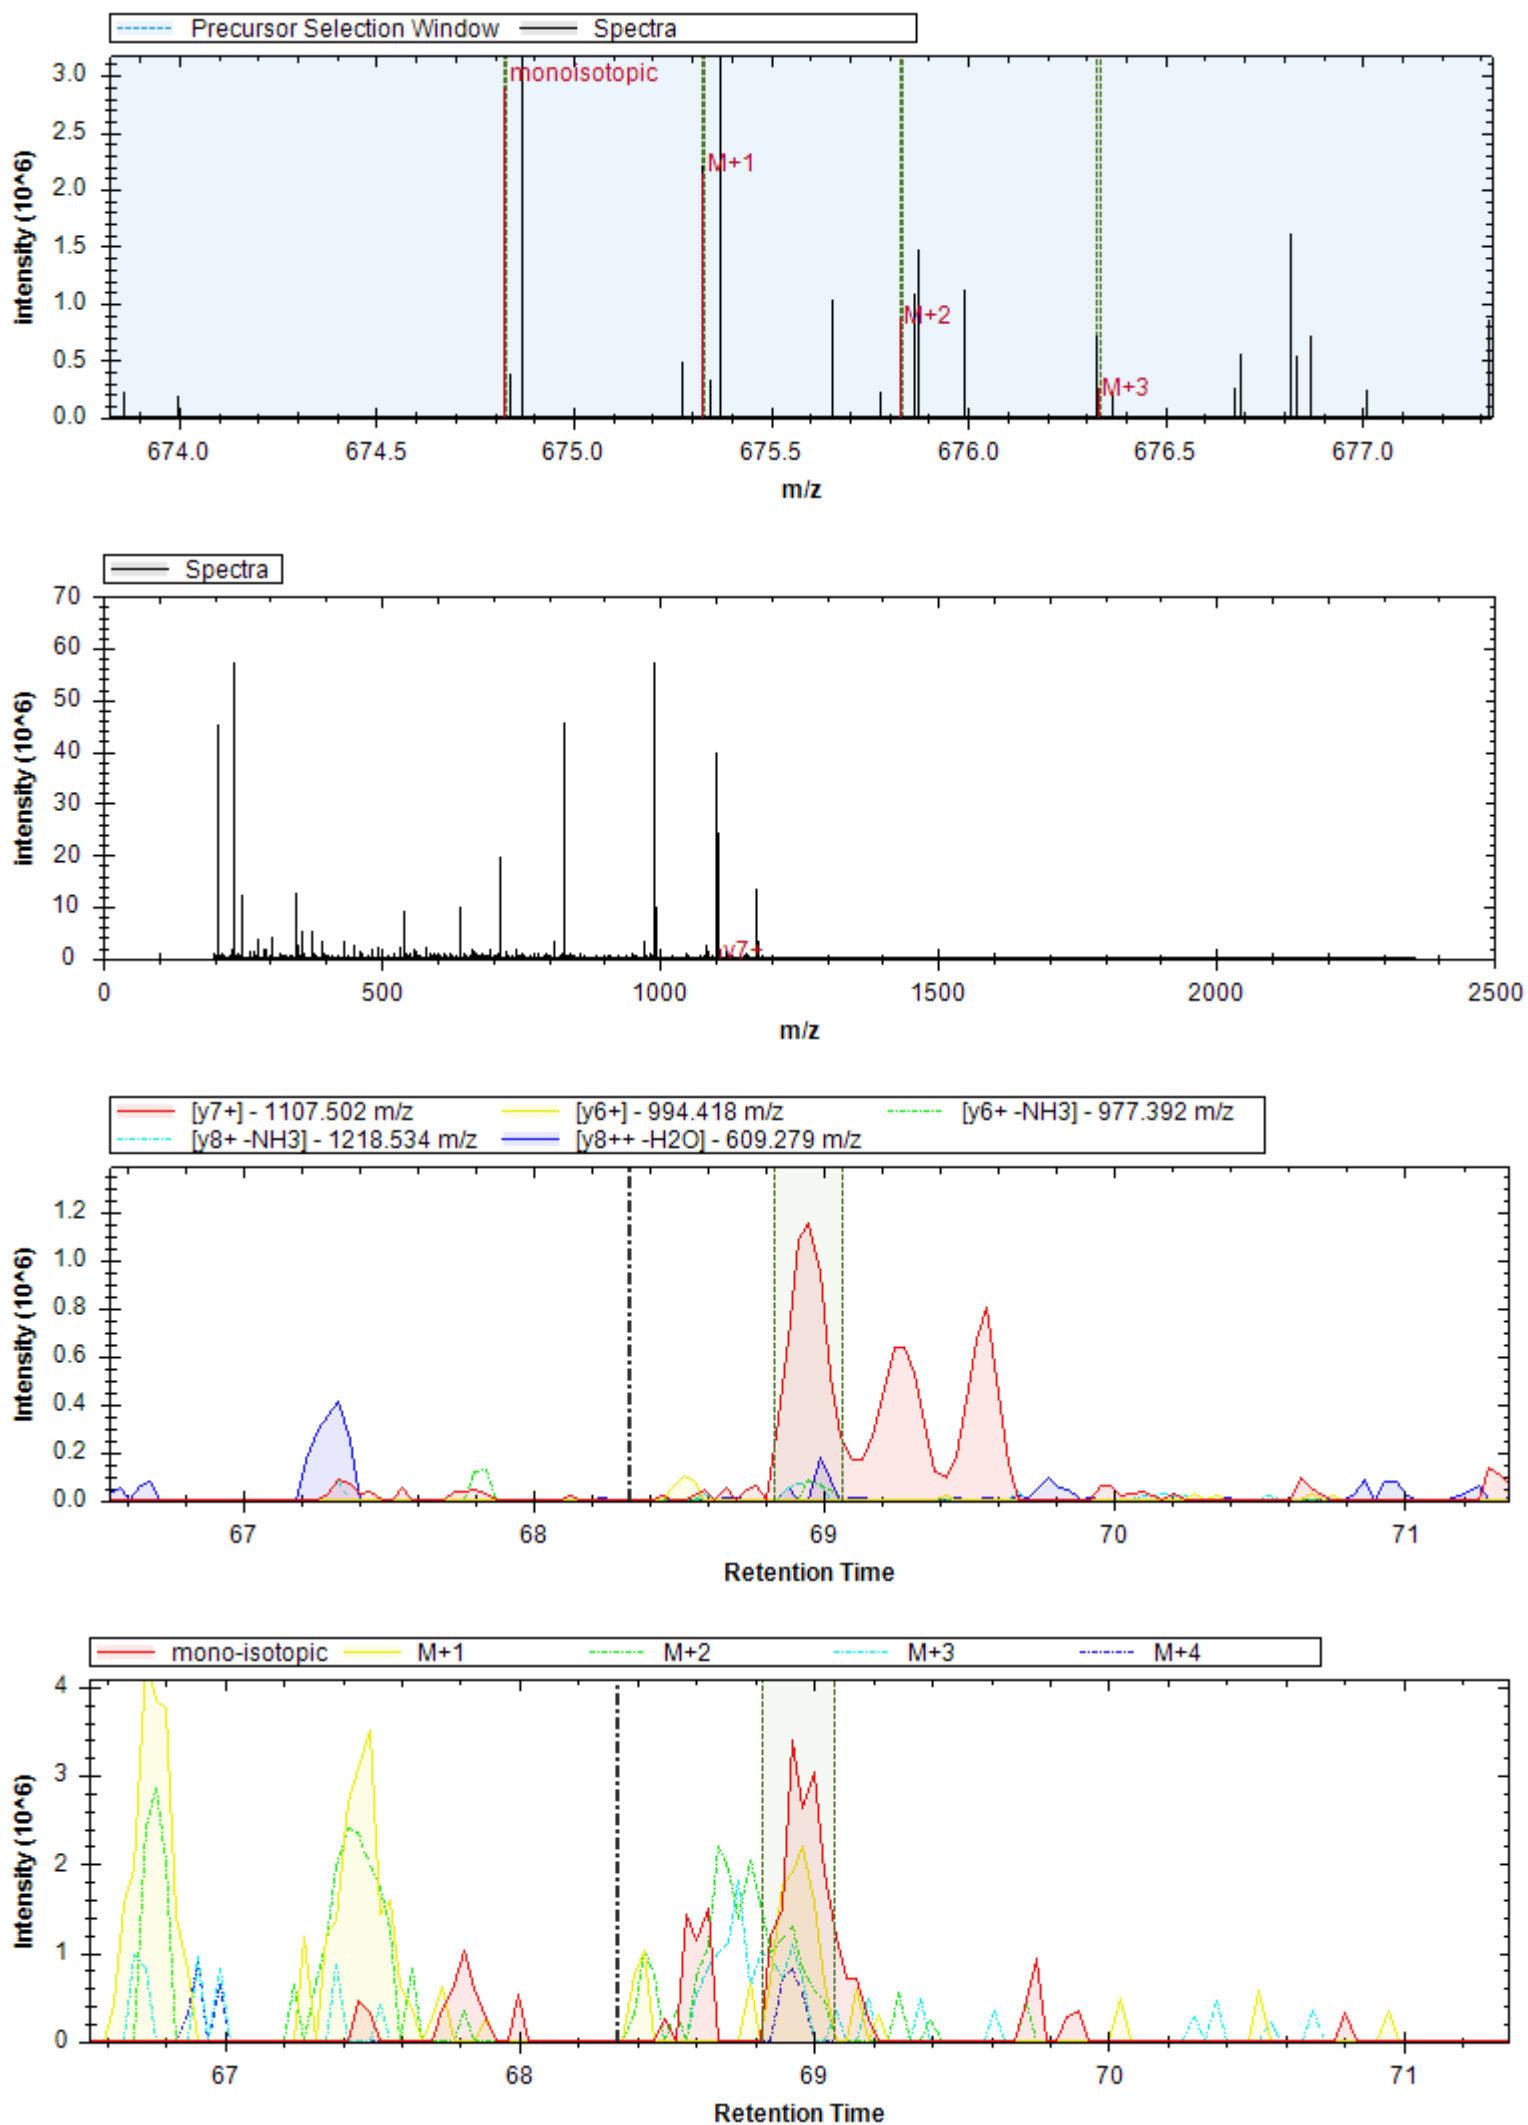

[b6+ -H3PO4] - 636.419 m/z	[y14++ -H3PO4] - 729.943 m/z	[y13++ -H3PO4] - 694.425 m/z
[y9++] - 461.772 m/z	[y9+] - 922.536 m/z	[y5+] - 513.303 m/z
[y12++ -H3PO4] - 637.883 m/z	[y6+] - 600.335 m/z	[y10++] - 552.278 m/z
[y14++] - 778.932 m/z	[y13++] - 743.413 m/z	[b6+] - 734.396 m/z
[y8+] - 825.483 m/z	[y6+ -H2O] - 582.325 m/z	[y3+] - 345.213 m/z
[y9+ -H2O] - 904.525 m/z	[y5+ -H2O] - 495.293 m/z	[y7+] - 728.430 m/z
[y12++] - 686.871 m/z	[y14++ -H2O] - 769.926 m/z	[y3+ -H2O] - 327.203 m/z
[y8++] - 413.245 m/z	[b10++] - 572.318 m/z	[b10++ -H3PO4] - 523.330 m/z