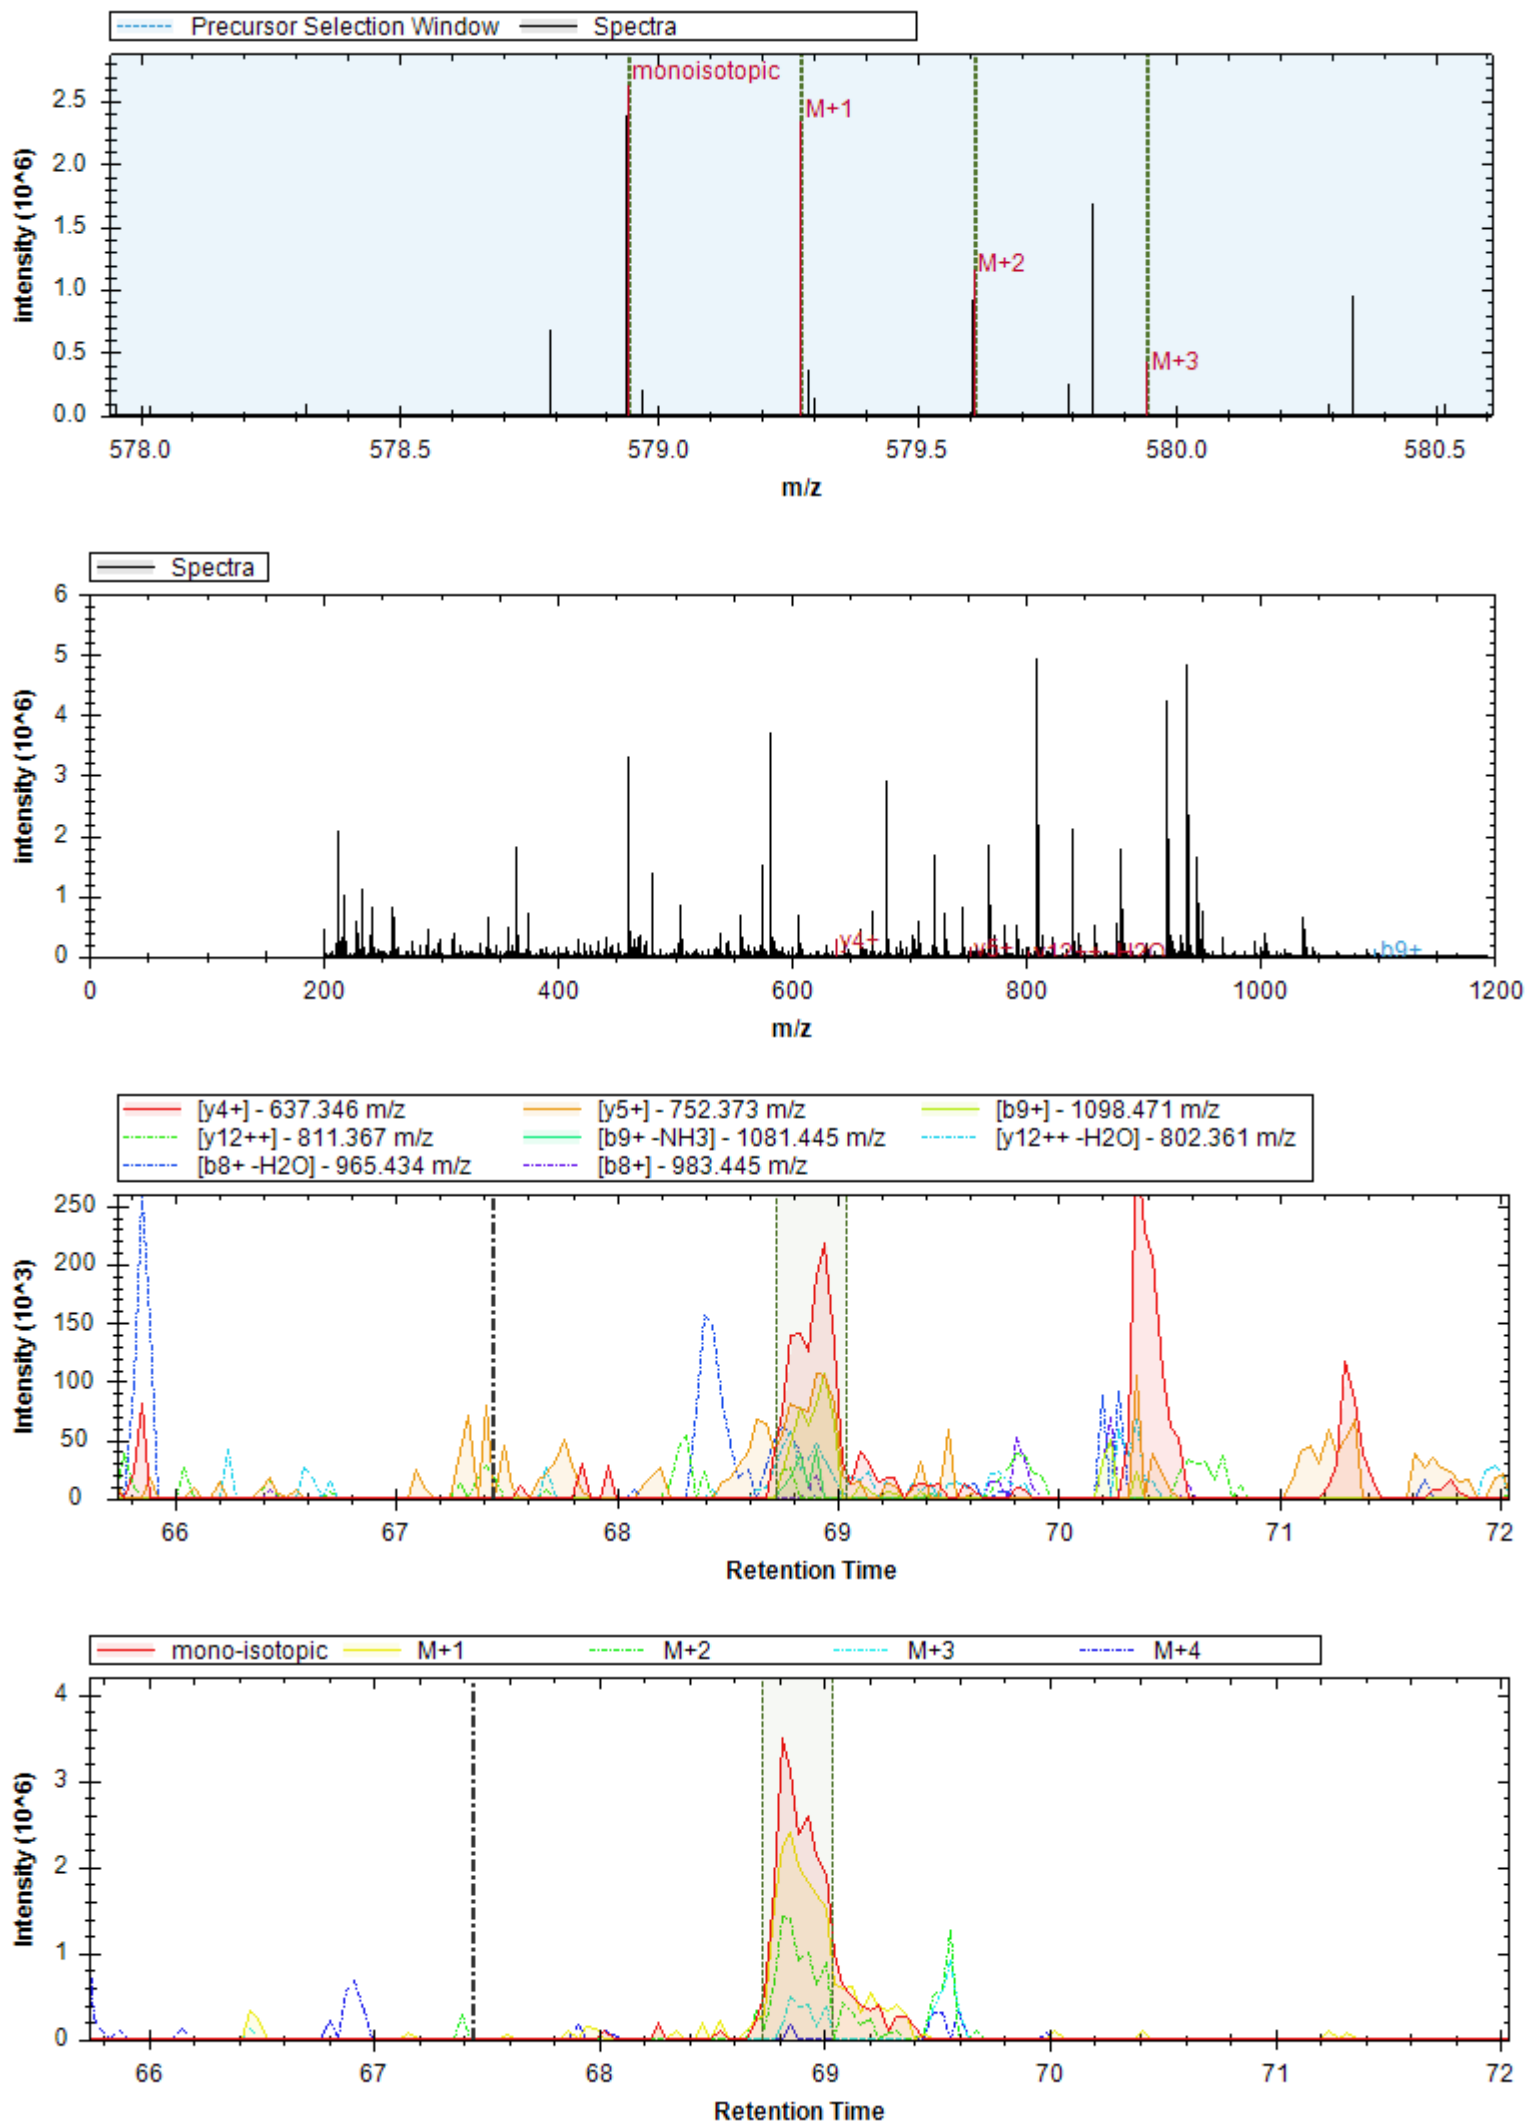

[b6+ -H3PO4] - 636.419 m/z	[y14++ -H3PO4] - 729.943 m/z	[y13++ -H3PO4] - 694.425 m/z
[y9++] - 461.772 m/z	[y9+] - 922.536 m/z	[y5+] - 513.303 m/z
[y12++ -H3PO4] - 637.883 m/z	[y6+] - 600.335 m/z	[y10++] - 552.278 m/z
[y14++] - 778.932 m/z	[y13++] - 743.413 m/z	[b6+] - 734.396 m/z
[y8+] - 825.483 m/z	[y6+ -H2O] - 582.325 m/z	[y3+] - 345.213 m/z
[y9+ -H2O] - 904.525 m/z	[y5+ -H2O] - 495.293 m/z	[y7+] - 728.430 m/z
[y12++] - 686.871 m/z	[y14++ -H2O] - 769.926 m/z	[y3+ -H2O] - 327.203 m/z
[y8++] - 413.245 m/z	[b10++] - 572.318 m/z	[b10++ -H3PO4] - 523.330 m/z