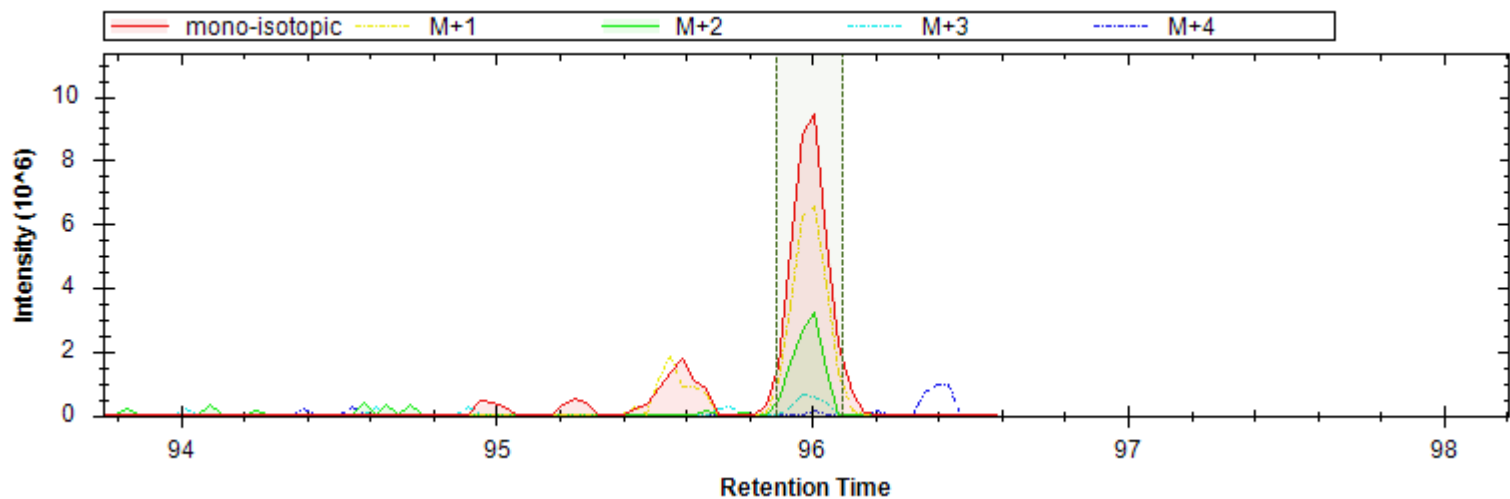

- | | | |
|----------------------------|----------------------------|--------------------------|
| [y4+] - 459.256 m/z | [b6+ -H3PO4] - 632.315 m/z | [b6+] - 730.292 m/z |
| [b4+ -H3PO4] - 420.235 m/z | [y6+] - 671.336 m/z | [y4+ -NH3] - 442.230 m/z |
| [y4+ -H2O] - 441.246 m/z | [b8+ -H3PO4] - 843.411 m/z | [y3+] - 362.203 m/z |
| [b4+ -H2O] - 598.002 m/z | [y7+ -H3PO4] - 740.357 m/z | [b8+] - 941.388 m/z |
| [b9+ -H3PO4] - 944.458 m/z | [y8+ -H3PO4] - 837.410 m/z | |