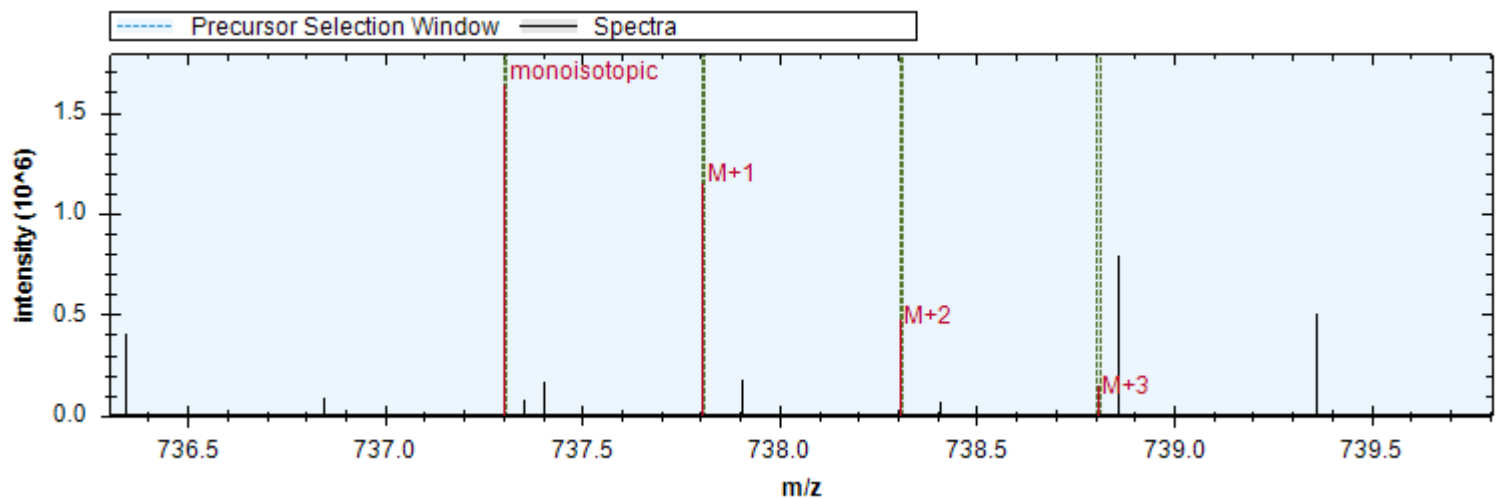

- | | | |
|------------------------------|------------------------------|------------------------------|
| [b7+] - 821.442 m/z | [y8+] - 850.489 m/z | [b6+] - 658.378 m/z |
| [b9+] - 989.532 m/z | [y4+] - 482.283 m/z | [b8++] - 459.751 m/z |
| [y11+ -H2O] - 1255.346 m/z | [y6+] - 652.389 m/z | [b3+] - 367.245 m/z |
| [y5+] - 581.352 m/z | [y9+ -H3PO4] - 919.511 m/z | [y7+] - 753.437 m/z |
| [y10+ -H3PO4] - 1006.543 m/z | [b11+ -H3PO4] - 1145.585 m/z | [y12+ -H3PO4] - 1174.633 m/z |
| [y3+] - 345.225 m/z | [y12++] - 636.809 m/z | [y8++] - 425.748 m/z |
| [y11+ -H3PO4] - 1077.580 m/z | | |