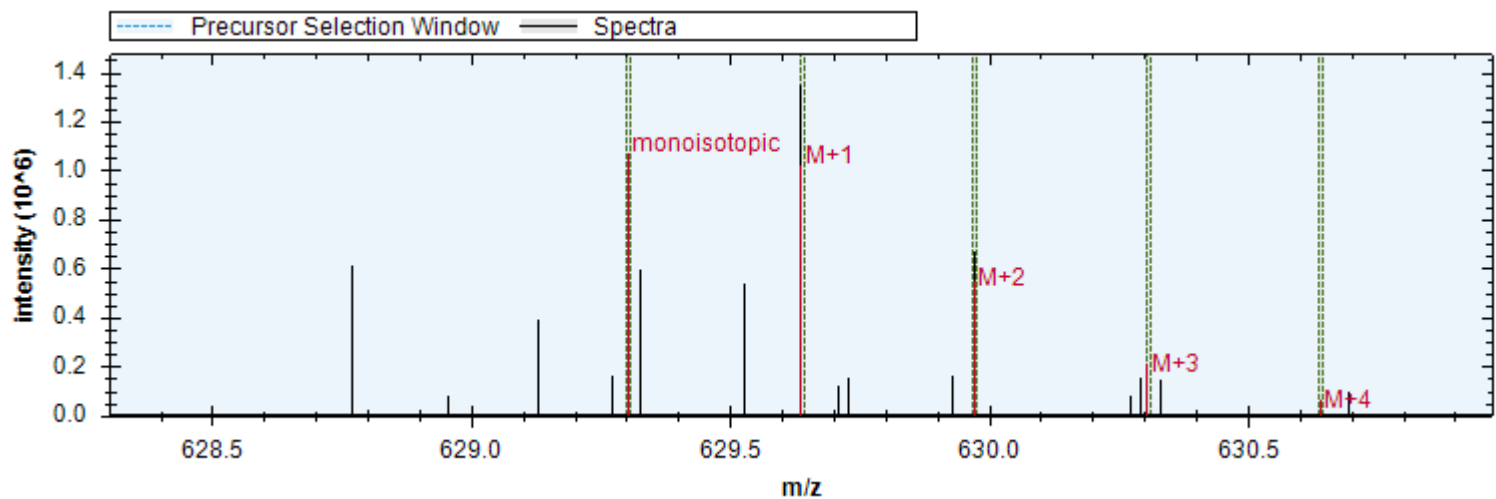

[y8+ -H3PO4] - 868.500 m/z	[b7+ -H3PO4] - 723.390 m/z	[y3+] - 345.213 m/z
[y8+] - 966.477 m/z	[y6+ -H3PO4] - 683.420 m/z	[y5+ -H3PO4] - 570.336 m/z
[y9++ -H3PO4] - 498.783 m/z	[b4+] - 385.183 m/z	[b6+] - 654.368 m/z
[y5+] - 668.313 m/z	[b9+ -H3PO4] - 921.490 m/z	[y8+ -H2O] - 948.466 m/z
[y7+ -H3PO4] - 811.479 m/z	[b9+ -NH3] - 1100.240 m/z	[y4+ -H3PO4] - 414.235 m/z