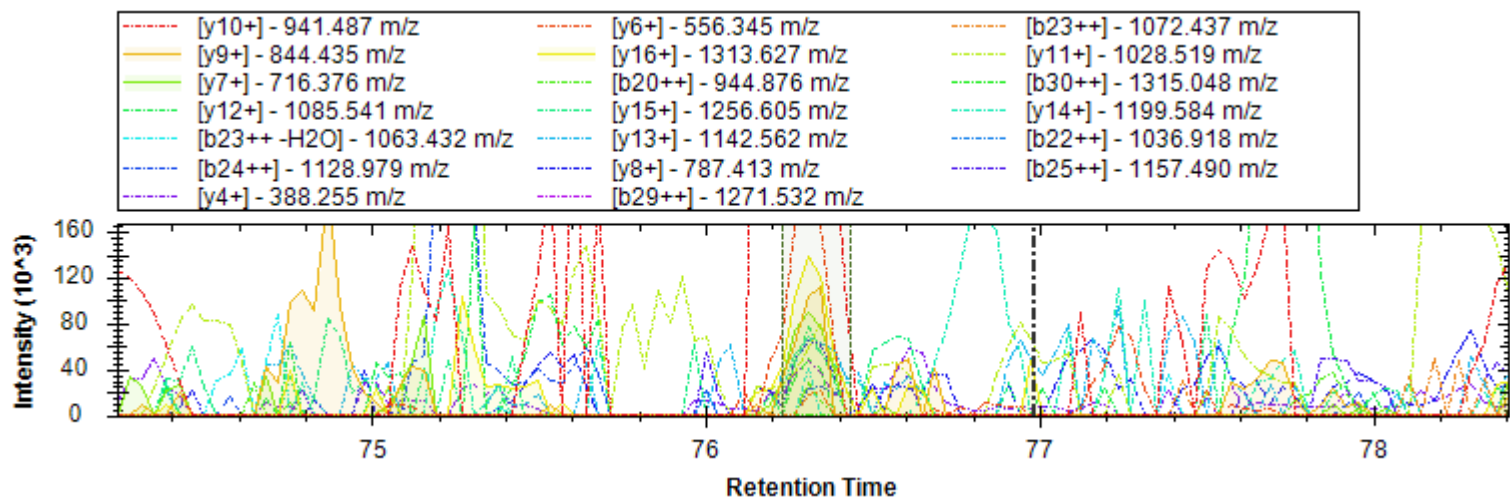

- | | | |
|-------------------------------|-------------------------------|------------------------------|
| [y20++ -H3PO4] - 1065.047 m/z | [y8+] - 959.460 m/z | [y8+ -H3PO4] - 861.483 m/z |
| [y19++ -H3PO4] - 1014.523 m/z | [y20++] - 1114.036 m/z | [y13+ -H3PO4] - 1426.769 m/z |
| [y4+] - 501.303 m/z | [y22++ -H3PO4] - 1143.092 m/z | [y22++] - 1192.081 m/z |
| [y13++] - 762.877 m/z | [y13+] - 1524.746 m/z | [y16++ -H3PO4] - 871.478 m/z |
| [y19++] - 1063.512 m/z | [b5+] - 398.240 m/z | [y21++] - 1163.570 m/z |
| [y7+ -H3PO4] - 764.430 m/z | [y8+ -H2O] - 941.449 m/z | [y8++] - 480.234 m/z |
| [y18++] - 1035.001 m/z | [y23++] - 1241.615 m/z | [y16++] - 920.466 m/z |
| [y12++ -H3PO4] - 665.362 m/z | [y17++] - 977.980 m/z | [b6+] - 499.288 m/z |
| [y15+ -H3PO4] - 1628.864 m/z | | |