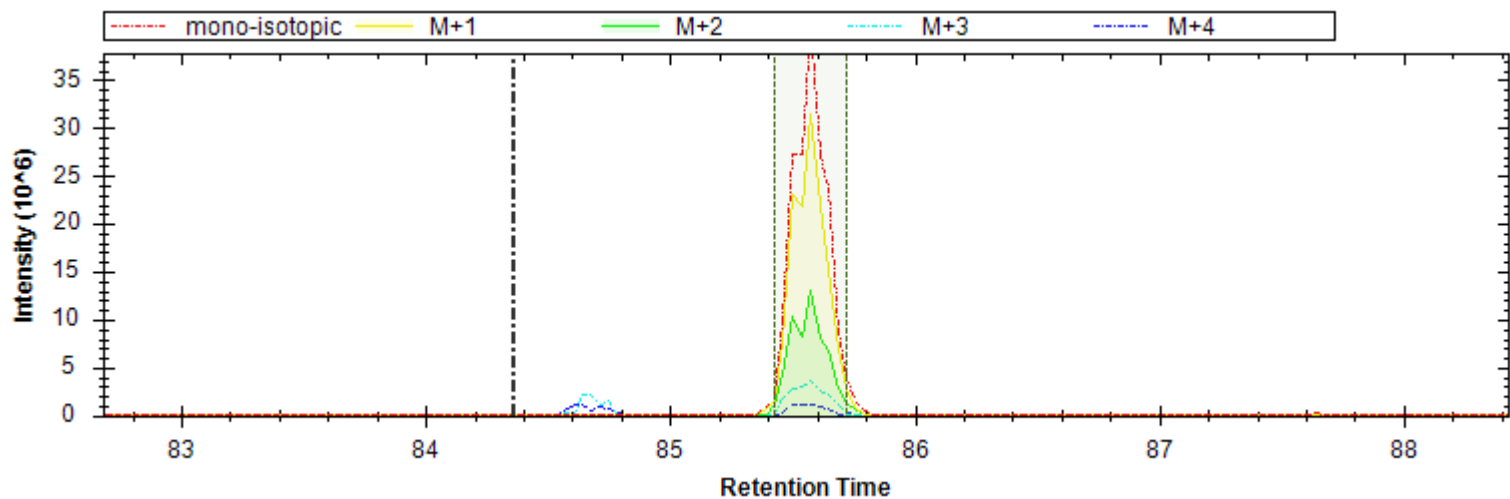

Fig4_MP-DIA-barrel-cortex-p54-1_MHRM.htrms

- | | | |
|------------------------------|------------------------------|----------------------------|
| [y14++ -H3PO4] - 703.909 m/z | [y13++ -H3PO4] - 668.391 m/z | [b6+ -H3PO4] - 608.388 m/z |
| [y9+] - 898.499 m/z | [b10++ -H3PO4] - 509.314 m/z | [y5+] - 489.267 m/z |
| [y6+] - 576.299 m/z | [y12++ -H3PO4] - 618.857 m/z | [y14++] - 752.898 m/z |
| [y8+] - 801.447 m/z | [y13++] - 717.379 m/z | [b10++] - 558.302 m/z |
| [y12++] - 667.845 m/z | [b6+] - 706.365 m/z | [y8++] - 401.227 m/z |
| [y9++] - 449.753 m/z | [y5+ -H2O] - 471.256 m/z | [y9+ -H2O] - 880.489 m/z |
| [y11++] - 618.311 m/z | [y3+] - 305.182 m/z | [y4+] - 392.214 m/z |
| [b5+] - 525.351 m/z | [y13++ -H2O] - 708.374 m/z | |