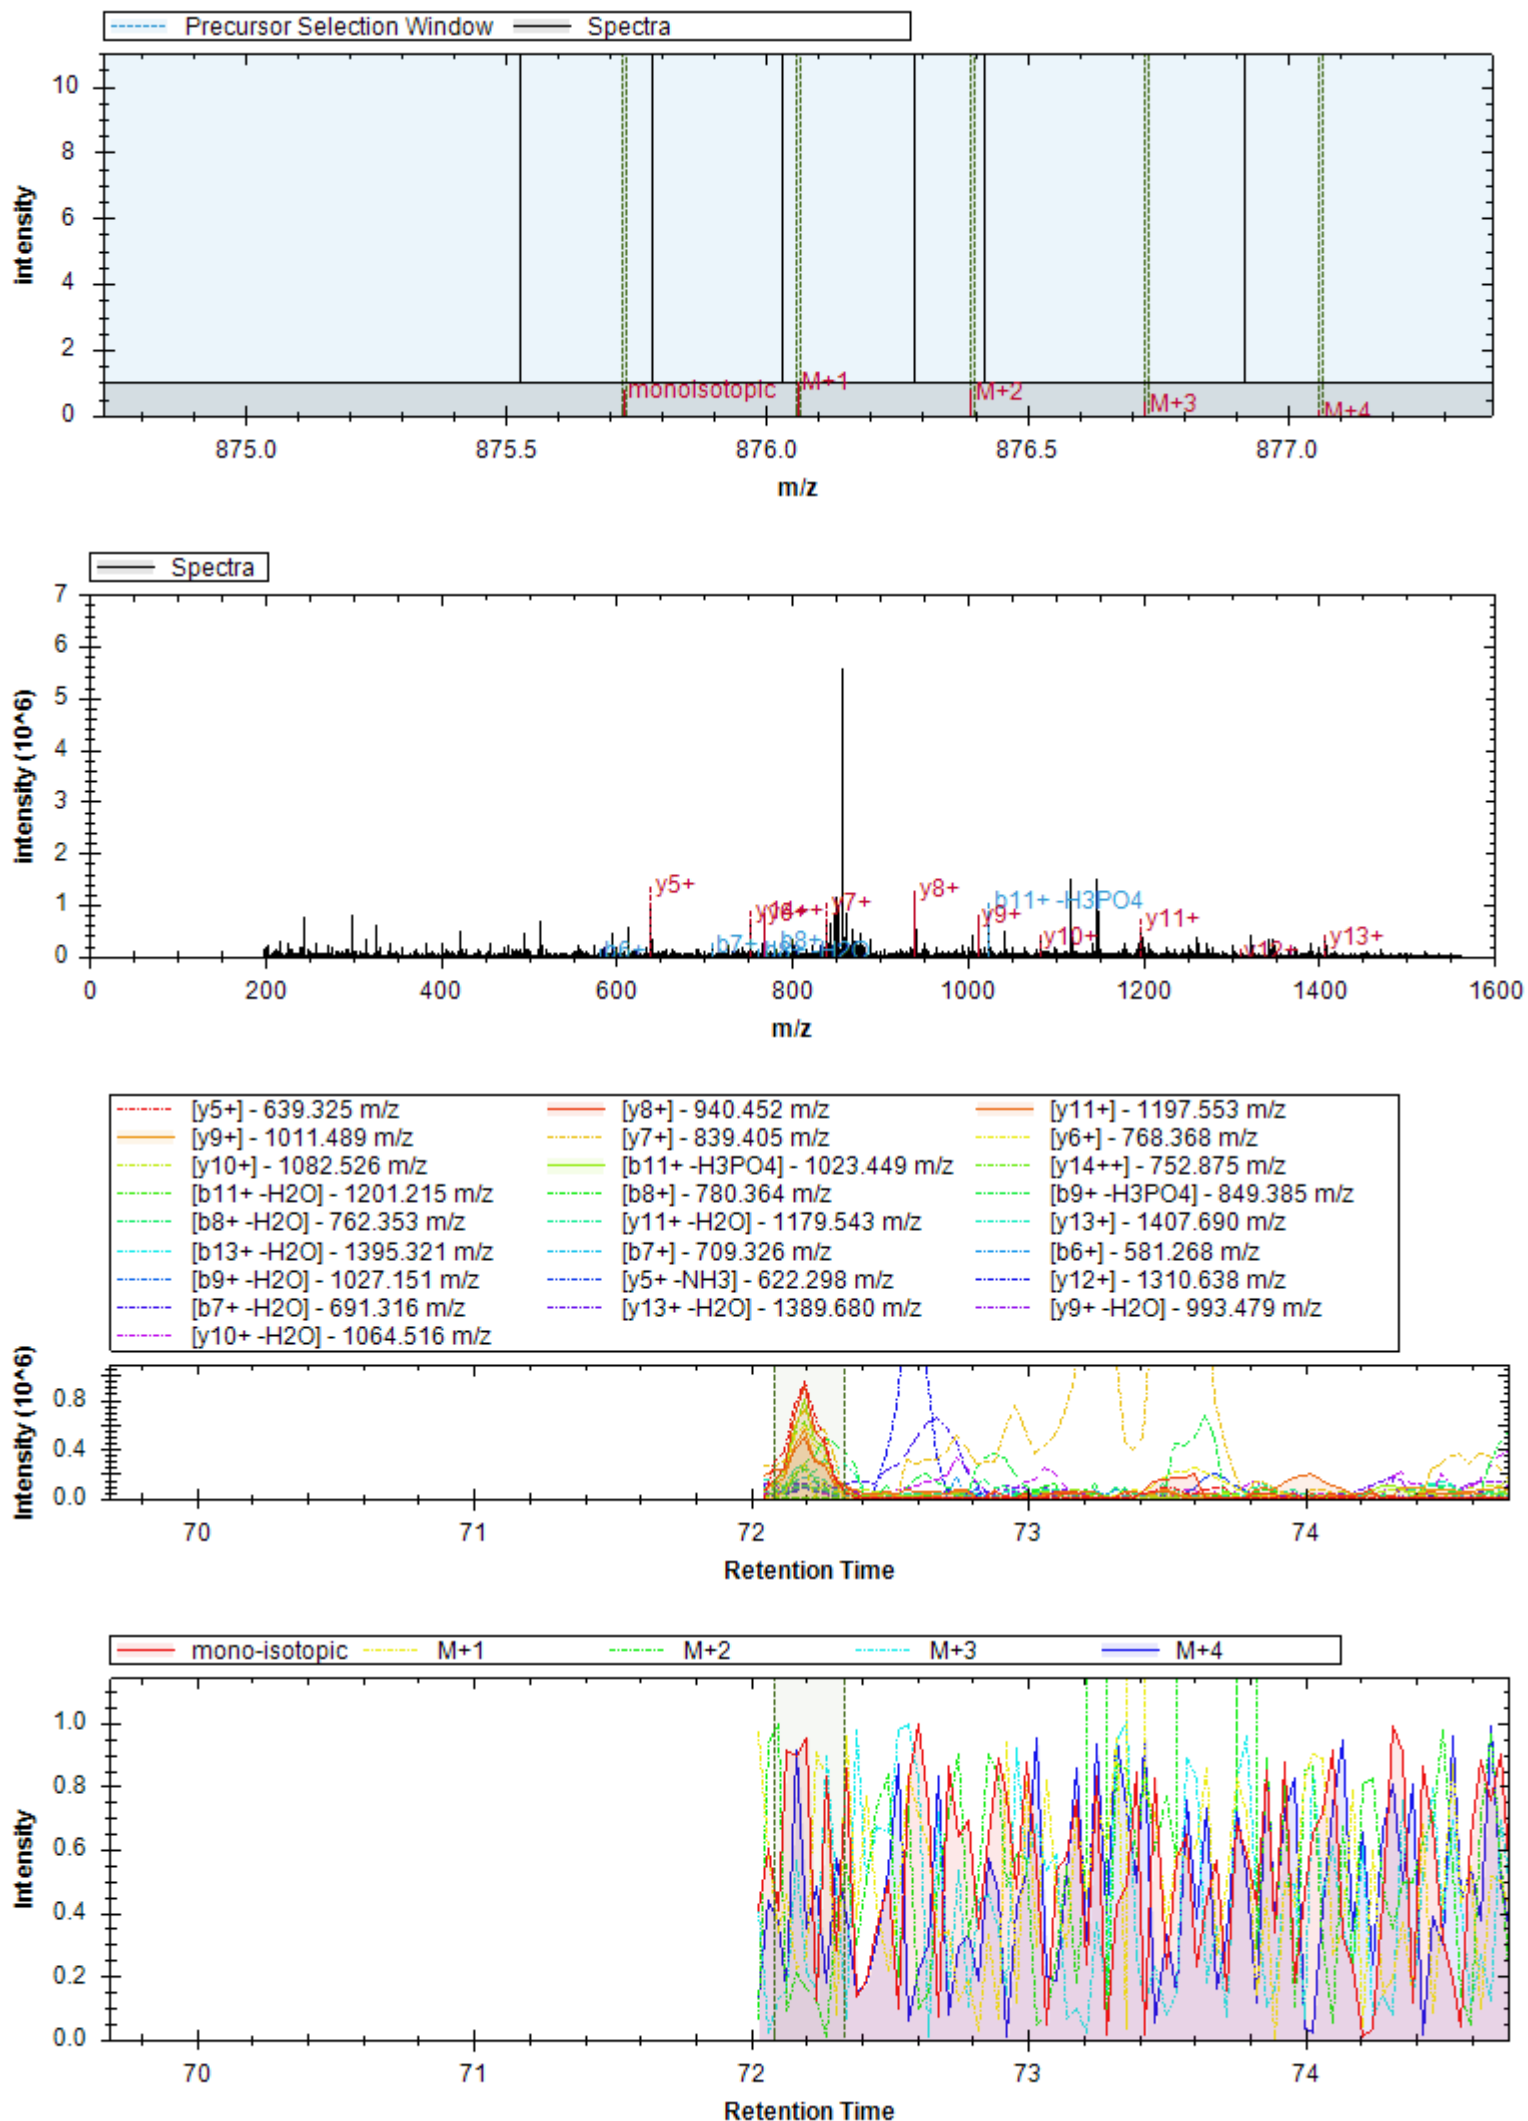

- | | | |
|----------------------------|------------------------------|------------------------------|
| [b11+] - 1102.456 m/z | [y6+] - 639.346 m/z | [y4+] - 443.225 m/z |
| [y12++] - 617.315 m/z | [y12++ -H2O] - 608.309 m/z | [y13++ -H3PO4] - 651.826 m/z |
| [b9+ -H2O] - 888.325 m/z | [y4+ -H2O] - 425.214 m/z | [y10++] - 518.265 m/z |
| [y9+] - 898.463 m/z | [y10+] - 1035.522 m/z | [b13++] - 670.785 m/z |
| [b12++] - 620.261 m/z | [b11+ -H3PO4] - 1004.480 m/z | [y7+] - 740.394 m/z |
| [b11+ -H2O] - 1084.446 m/z | [b9+] - 906.335 m/z | [y6+ -H2O] - 621.336 m/z |
| [b8+] - 805.288 m/z | [y9+ -H2O] - 880.452 m/z | |