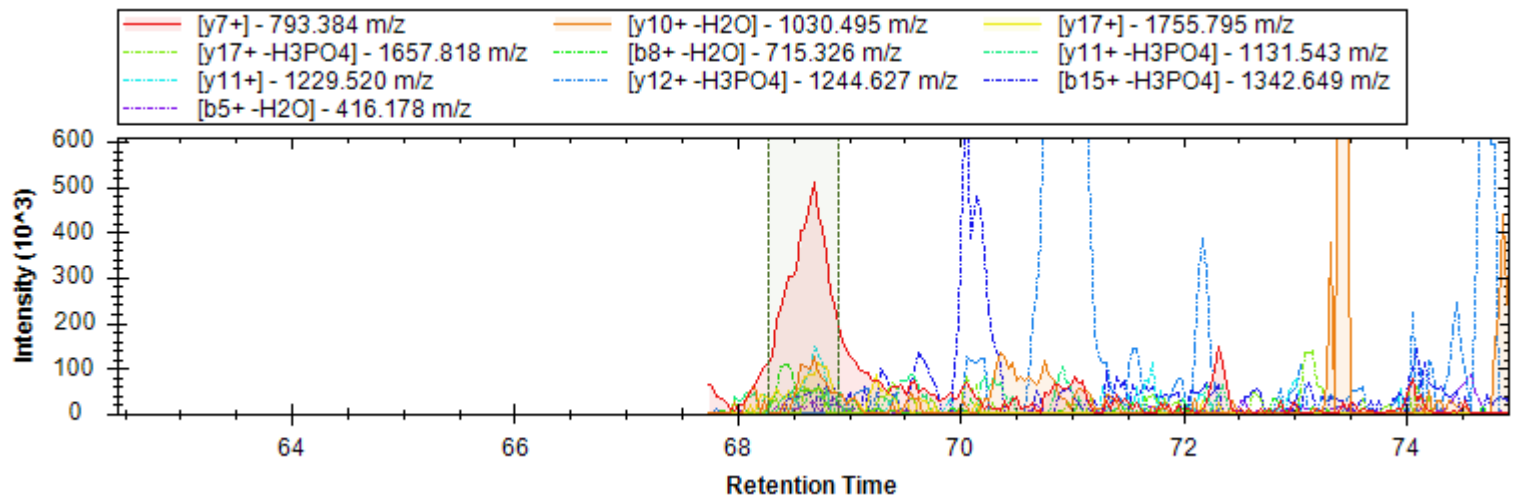

[y3+] - 369.225 m/z	[y13+] - 1329.532 m/z	[y10+] - 1058.415 m/z
[y9+] - 971.383 m/z	[y11+] - 1145.447 m/z	[y8+] - 884.351 m/z
[y10+ -H3PO4] - 960.438 m/z	[y13+ -H3PO4] - 1231.555 m/z	[y8+ -H3PO4] - 786.374 m/z
[y12+] - 1232.479 m/z	[y7+] - 797.319 m/z	[b5+] - 418.157 m/z
[b4+] - 361.135 m/z	[y14++] - 693.780 m/z	[y10+ -H2O] - 1138.204 m/z
[y16++] - 794.810 m/z		