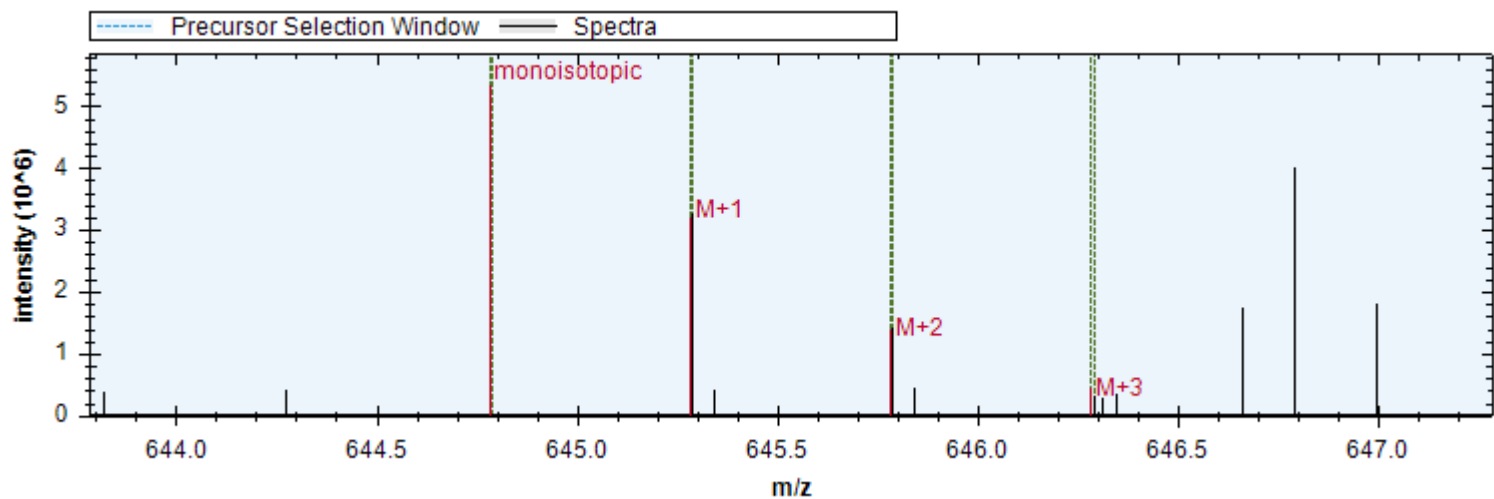

- | | | |
|----------------------------|----------------------------|--------------------------|
| [y4+] - 459.256 m/z | [b6+ -H3PO4] - 632.315 m/z | [b6+] - 730.292 m/z |
| [b4+ -H3PO4] - 420.235 m/z | [y6+] - 671.336 m/z | [y4+ -NH3] - 442.230 m/z |
| [y4+ -H2O] - 441.246 m/z | [b8+ -H3PO4] - 843.411 m/z | [y3+] - 362.203 m/z |
| [b4+ -H2O] - 598.002 m/z | [y7+ -H3PO4] - 740.357 m/z | [b8+] - 941.388 m/z |
| [b9+ -H3PO4] - 944.458 m/z | [y8+ -H3PO4] - 837.410 m/z | |