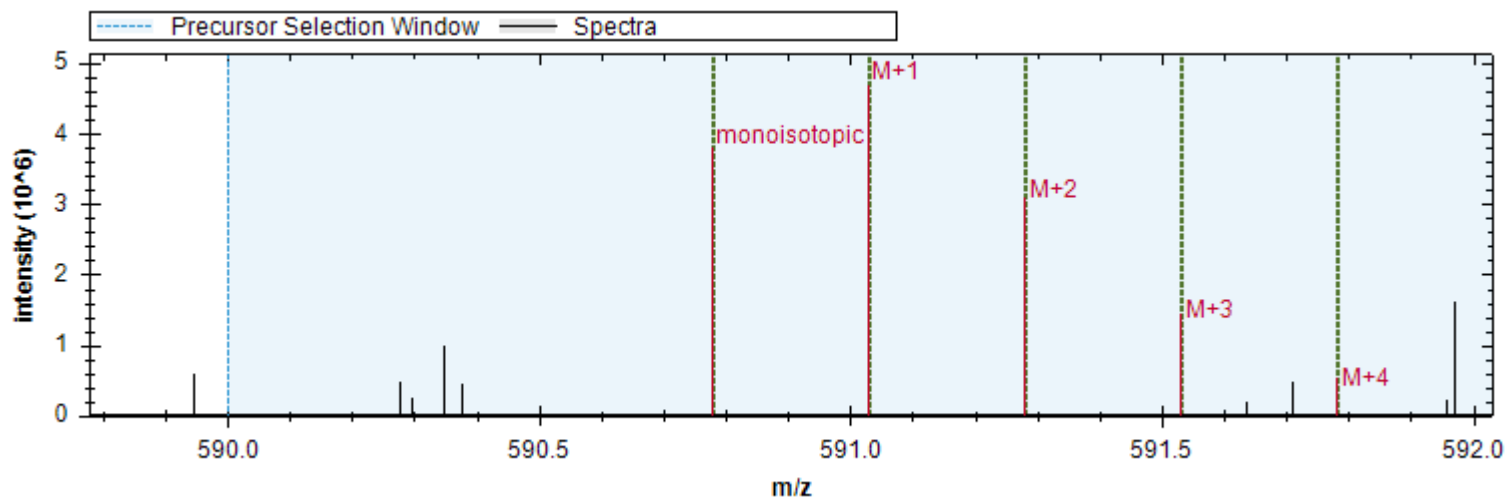

[y8+ -H3PO4] - 868.500 m/z	[b7+ -H3PO4] - 723.390 m/z	[y3+] - 345.213 m/z
[y8+] - 966.477 m/z	[y6+ -H3PO4] - 683.420 m/z	[y5+ -H3PO4] - 570.336 m/z
[y9++ -H3PO4] - 498.783 m/z	[b4+] - 385.183 m/z	[b6+] - 654.368 m/z
[y5+] - 668.313 m/z	[b9+ -H3PO4] - 921.490 m/z	[y8+ -H2O] - 948.466 m/z
[y7+ -H3PO4] - 811.479 m/z	[b9+ -NH3] - 1100.240 m/z	[y4+ -H3PO4] - 414.235 m/z