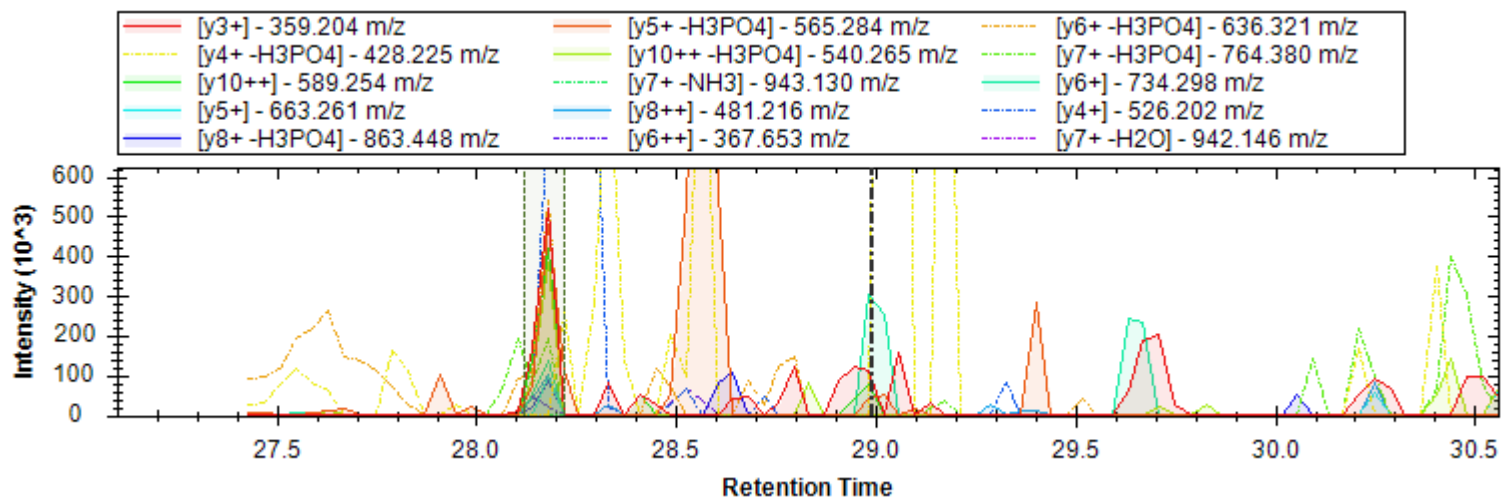

[y3+] - 369.225 m/z	[y13+] - 1329.532 m/z	[y10+] - 1058.415 m/z
[y9+] - 971.383 m/z	[y11+] - 1145.447 m/z	[y8+] - 884.351 m/z
[y10+ -H3PO4] - 960.438 m/z	[y13+ -H3PO4] - 1231.555 m/z	[y8+ -H3PO4] - 786.374 m/z
[y12+] - 1232.479 m/z	[y7+] - 797.319 m/z	[b5+] - 418.157 m/z
[b4+] - 361.135 m/z	[y14++] - 693.780 m/z	[y10+ -H2O] - 1138.204 m/z
[y16++] - 794.810 m/z		