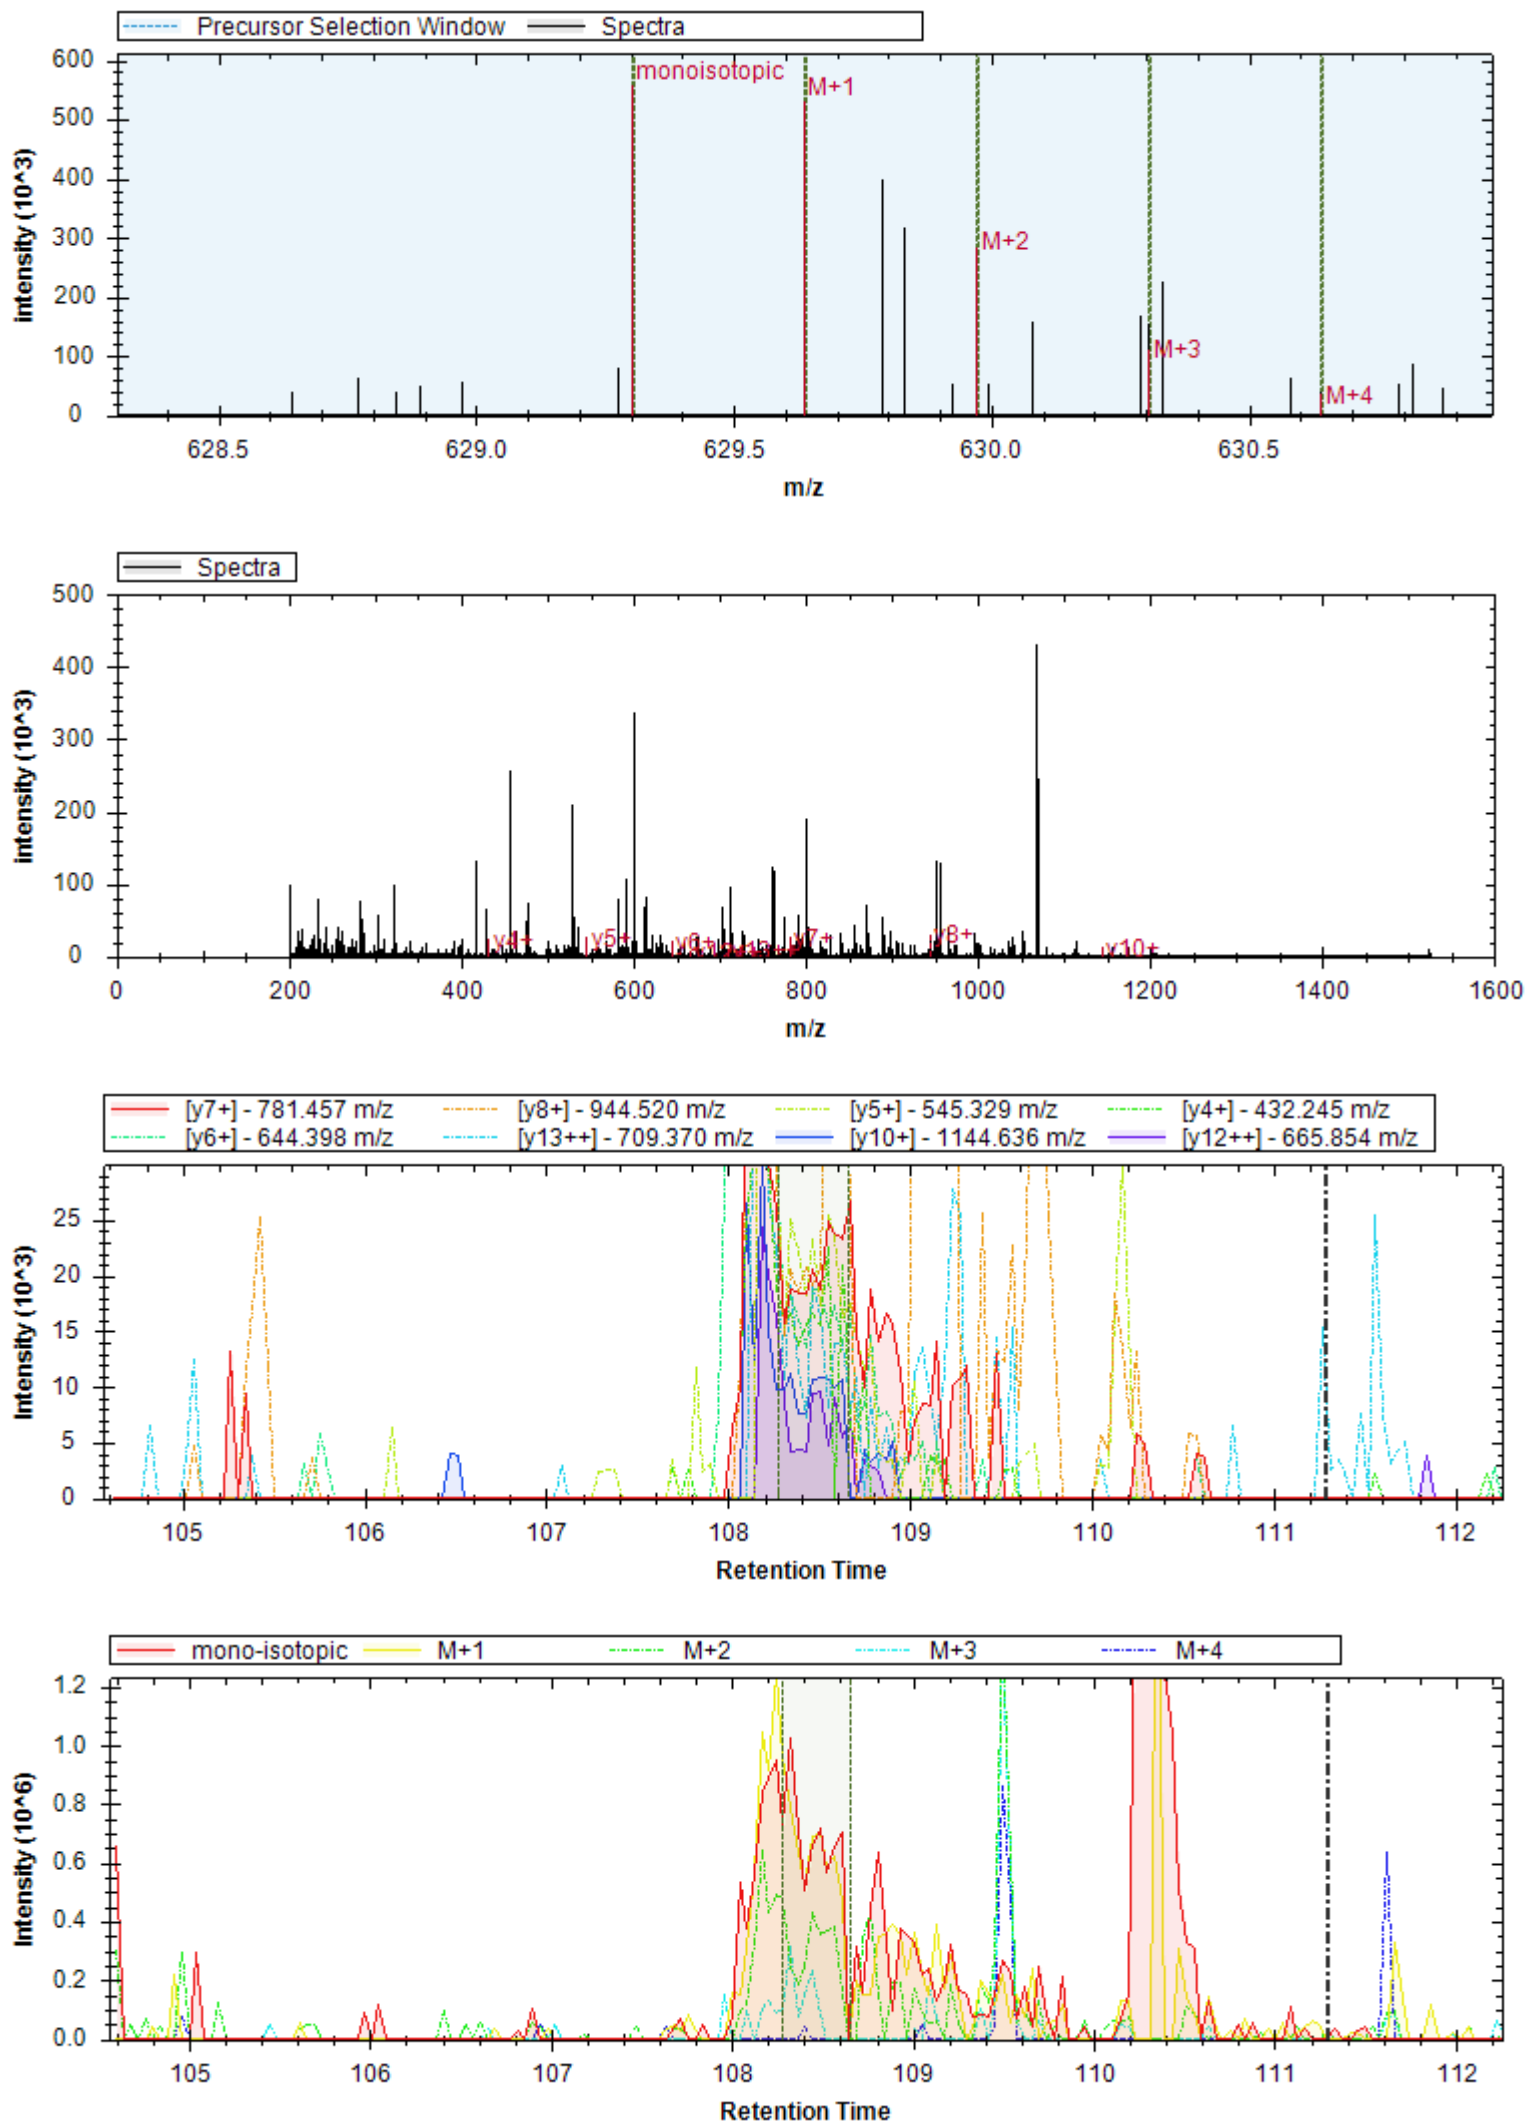

[b6+ -H3PO4] - 636.419 m/z	[y14++ -H3PO4] - 729.943 m/z	[y13++ -H3PO4] - 694.425 m/z
[y9++] - 461.772 m/z	[y9+] - 922.536 m/z	[y5+] - 513.303 m/z
[y12++ -H3PO4] - 637.883 m/z	[y6+] - 600.335 m/z	[y10++] - 552.278 m/z
[y14++] - 778.932 m/z	[y13++] - 743.413 m/z	[b6+] - 734.396 m/z
[y8+] - 825.483 m/z	[y6+ -H2O] - 582.325 m/z	[y3+] - 345.213 m/z
[y9+ -H2O] - 904.525 m/z	[y5+ -H2O] - 495.293 m/z	[y7+] - 728.430 m/z
[y12++] - 686.871 m/z	[y14++ -H2O] - 769.926 m/z	[y3+ -H2O] - 327.203 m/z
[y8++] - 413.245 m/z	[b10++] - 572.318 m/z	[b10++ -H3PO4] - 523.330 m/z