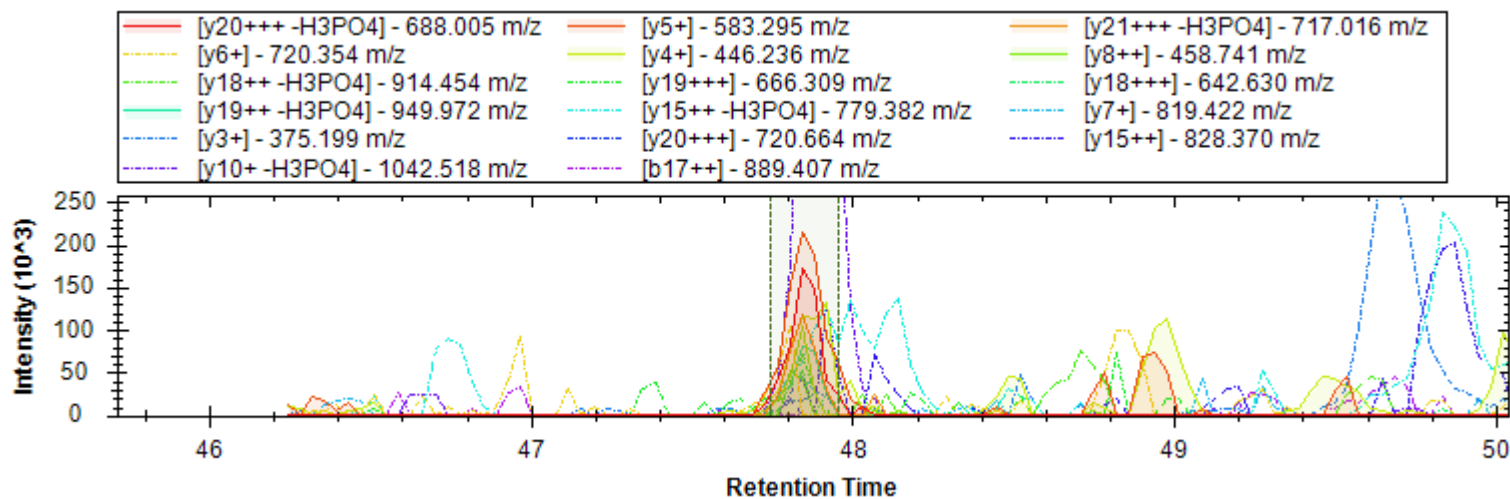

[y8+ -H3PO4] - 868.500 m/z	[b7+ -H3PO4] - 723.390 m/z	[y3+] - 345.213 m/z
[y8+] - 966.477 m/z	[y6+ -H3PO4] - 683.420 m/z	[y5+ -H3PO4] - 570.336 m/z
[y9++ -H3PO4] - 498.783 m/z	[b4+] - 385.183 m/z	[b6+] - 654.368 m/z
[y5+] - 668.313 m/z	[b9+ -H3PO4] - 921.490 m/z	[y8+ -H2O] - 948.466 m/z
[y7+ -H3PO4] - 811.479 m/z	[b9+ -NH3] - 1100.240 m/z	[y4+ -H3PO4] - 414.235 m/z