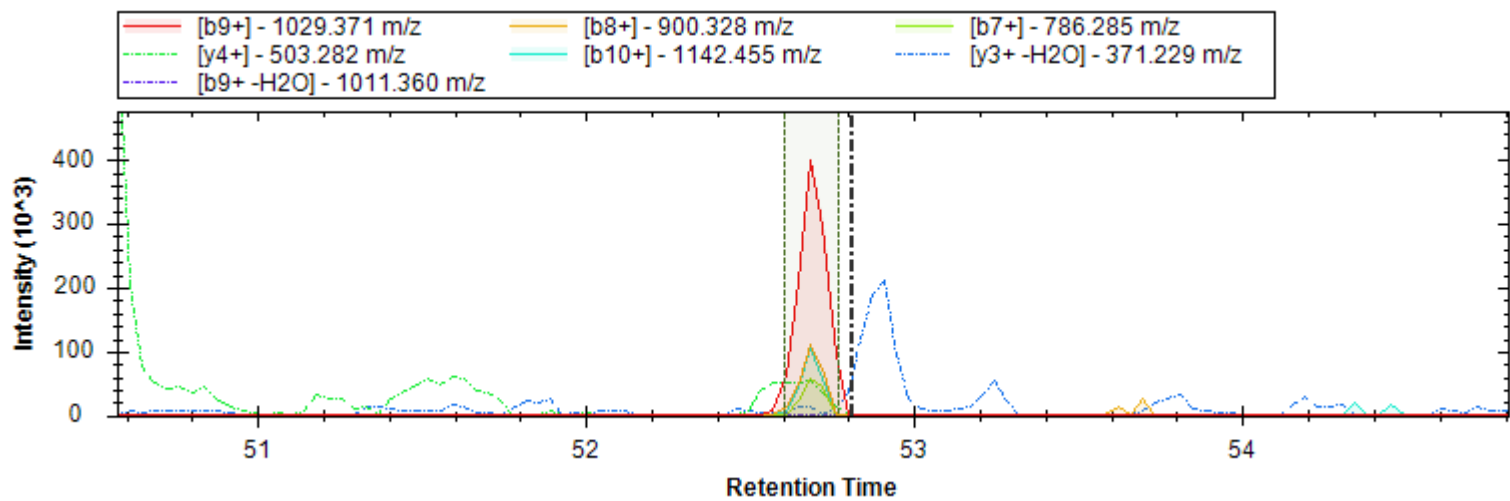

[y8+ -H3PO4] - 868.500 m/z	[b7+ -H3PO4] - 723.390 m/z	[y3+] - 345.213 m/z
[y8+] - 966.477 m/z	[y6+ -H3PO4] - 683.420 m/z	[y5+ -H3PO4] - 570.336 m/z
[y9++ -H3PO4] - 498.783 m/z	[b4+] - 385.183 m/z	[b6+] - 654.368 m/z
[y5+] - 668.313 m/z	[b9+ -H3PO4] - 921.490 m/z	[y8+ -H2O] - 948.466 m/z
[y7+ -H3PO4] - 811.479 m/z	[b9+ -NH3] - 1100.240 m/z	[y4+ -H3PO4] - 414.235 m/z