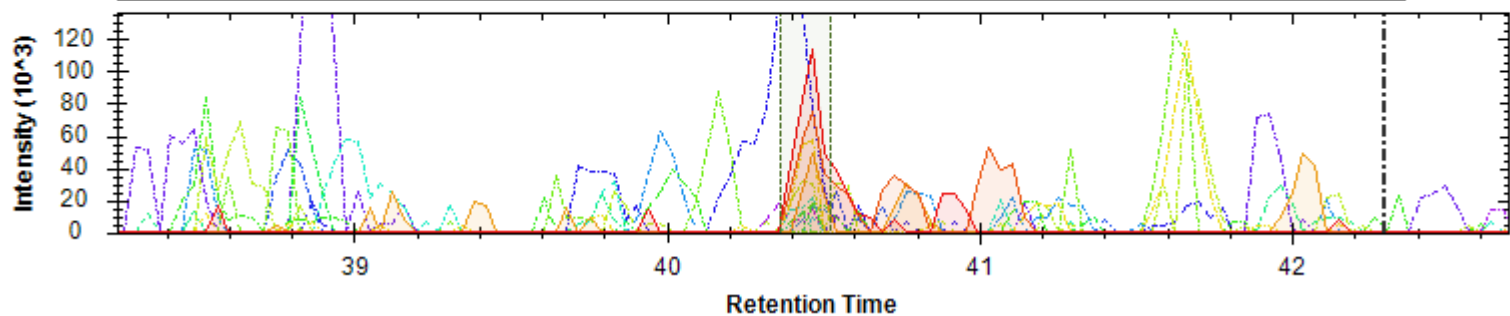

[y7+] - 716.405 m/z	[y8+] - 844.464 m/z	[y6+] - 645.368 m/z
[y4+] - 461.247 m/z	[b5+ -H3PO4] - 553.219 m/z	[y5+] - 574.331 m/z
[b6+ -H3PO4] - 624.256 m/z	[b4+ -H3PO4] - 425.160 m/z	[y3+] - 390.210 m/z
[b8+ -H3PO4] - 808.377 m/z	[y9+] - 981.523 m/z	[b7+ -H3PO4] - 695.293 m/z
[y8+ -NH3] - 827.437 m/z	[y11++ -H3PO4] - 591.296 m/z	[b9+ -H3PO4] - 879.414 m/z
[y10+ -H3PO4] - 1050.544 m/z