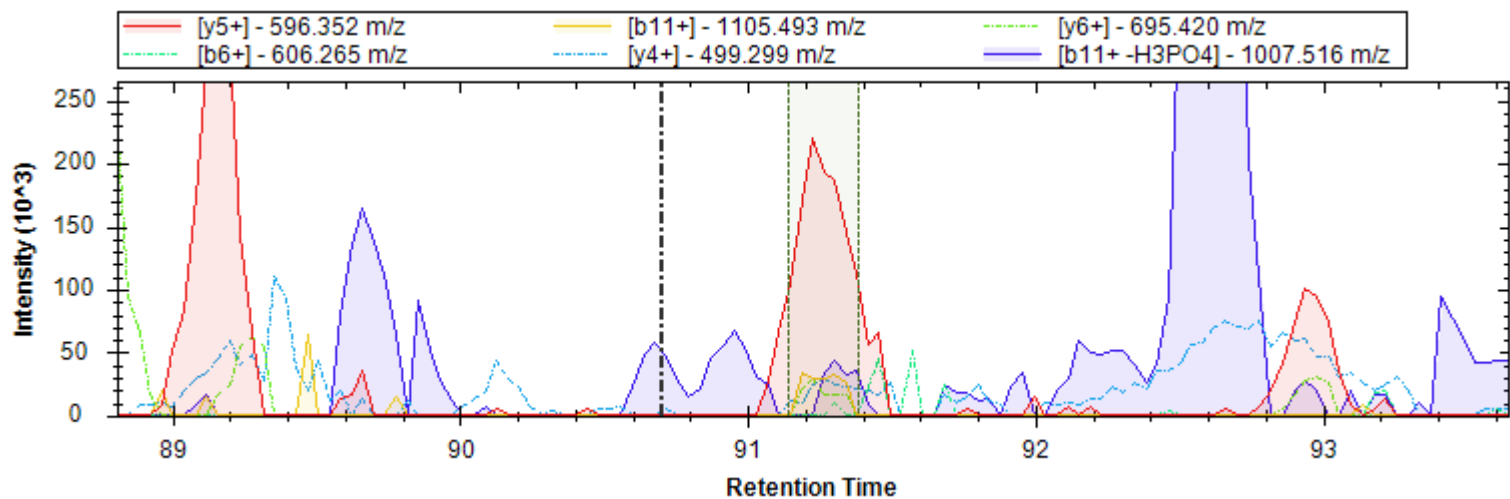

- | | | |
|-------------------------------|------------------------------|-------------------------------|
| [y20+++ -H3PO4] - 688.005 m/z | [y5+] - 583.295 m/z | [y21+++ -H3PO4] - 717.016 m/z |
| [y6+] - 720.354 m/z | [y4+] - 446.236 m/z | [y8++] - 458.741 m/z |
| [y18++ -H3PO4] - 914.454 m/z | [y19+++] - 666.309 m/z | [y18+++] - 642.630 m/z |
| [y19++ -H3PO4] - 949.972 m/z | [y15++ -H3PO4] - 779.382 m/z | [y7+] - 819.422 m/z |
| [y3+] - 375.199 m/z | [y20+++] - 720.664 m/z | [y15++] - 828.370 m/z |
| [y10+ -H3PO4] - 1042.518 m/z | [b17++] - 889.407 m/z | |