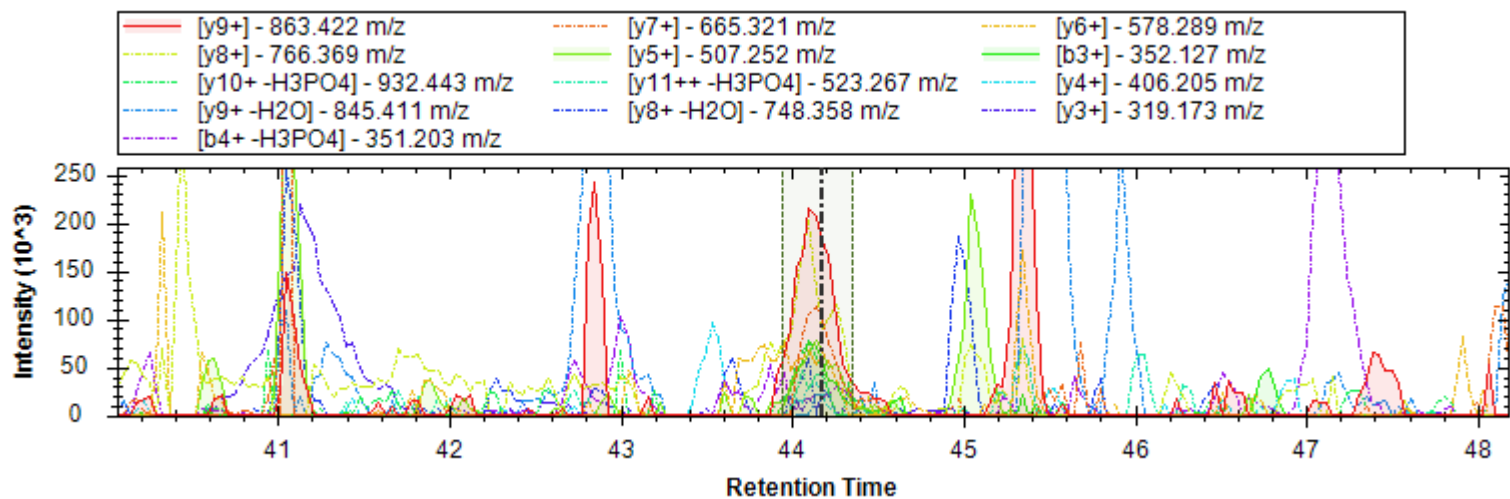

[y8+ -H3PO4] - 868.500 m/z	[b7+ -H3PO4] - 723.390 m/z	[y3+] - 345.213 m/z
[y8+] - 966.477 m/z	[y6+ -H3PO4] - 683.420 m/z	[y5+ -H3PO4] - 570.336 m/z
[y9++ -H3PO4] - 498.783 m/z	[b4+] - 385.183 m/z	[b6+] - 654.368 m/z
[y5+] - 668.313 m/z	[b9+ -H3PO4] - 921.490 m/z	[y8+ -H2O] - 948.466 m/z
[y7+ -H3PO4] - 811.479 m/z	[b9+ -NH3] - 1100.240 m/z	[y4+ -H3PO4] - 414.235 m/z