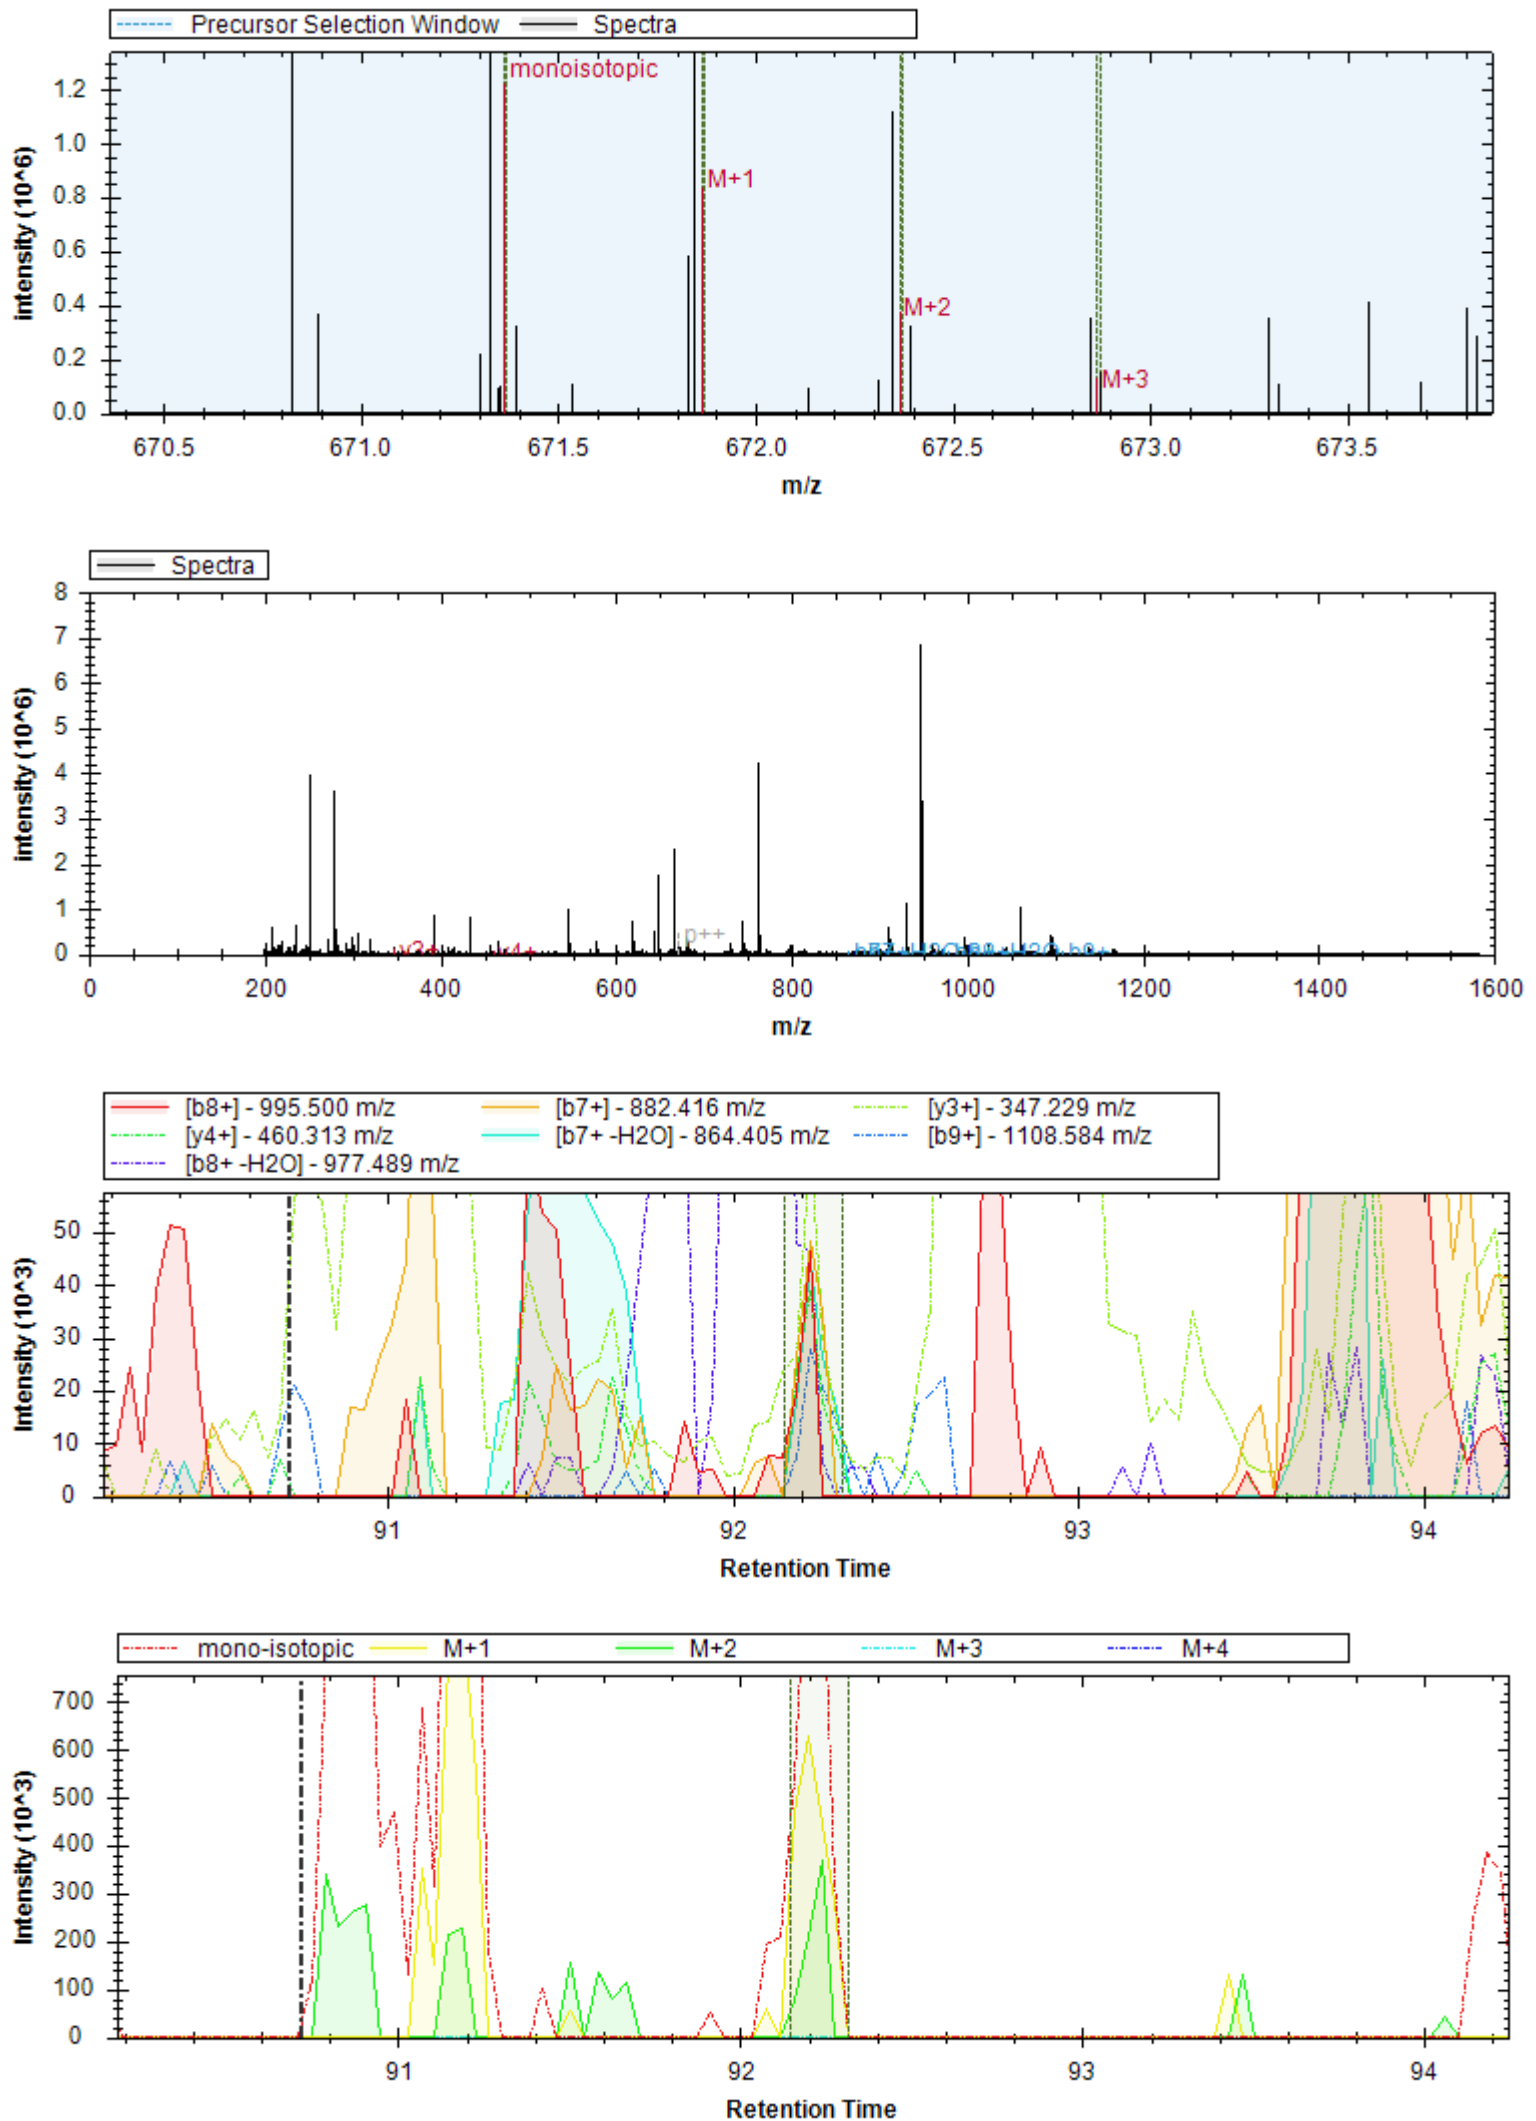

[b6+ -H3PO4] - 636.419 m/z	[y14++ -H3PO4] - 729.943 m/z	[y13++ -H3PO4] - 694.425 m/z
[y9++] - 461.772 m/z	[y9+] - 922.536 m/z	[y5+] - 513.303 m/z
[y12++ -H3PO4] - 637.883 m/z	[y6+] - 600.335 m/z	[y10++] - 552.278 m/z
[y14++] - 778.932 m/z	[y13++] - 743.413 m/z	[b6+] - 734.396 m/z
[y8+] - 825.483 m/z	[y6+ -H2O] - 582.325 m/z	[y3+] - 345.213 m/z
[y9+ -H2O] - 904.525 m/z	[y5+ -H2O] - 495.293 m/z	[y7+] - 728.430 m/z
[y12++] - 686.871 m/z	[y14++ -H2O] - 769.926 m/z	[y3+ -H2O] - 327.203 m/z
[y8++] - 413.245 m/z	[b10++] - 572.318 m/z	[b10++ -H3PO4] - 523.330 m/z