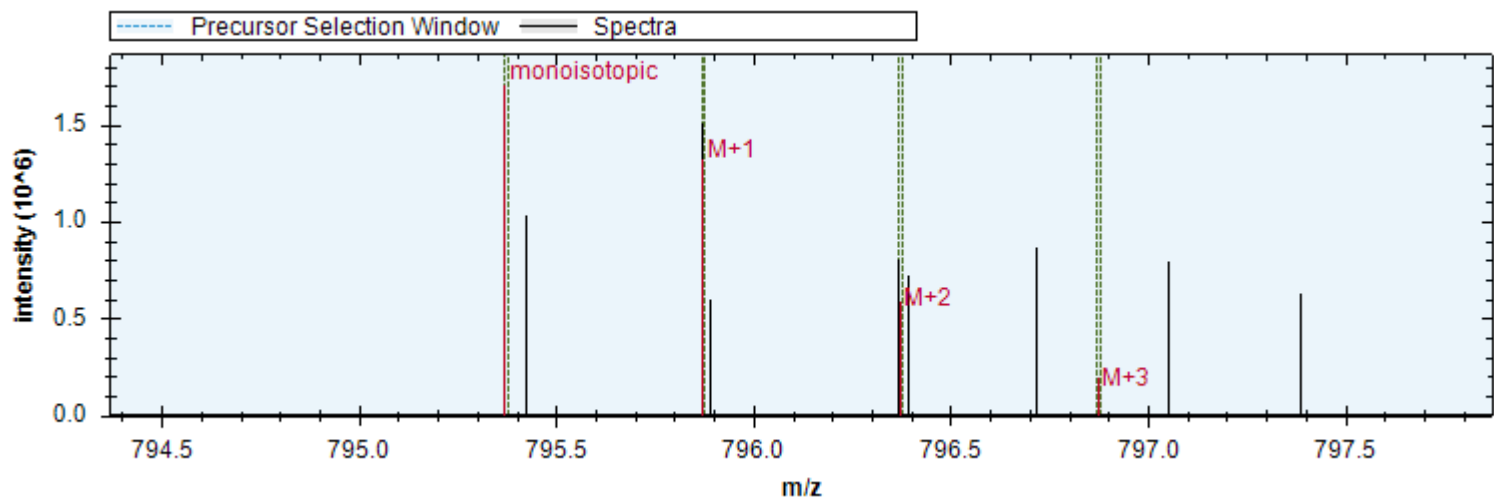

[b12+] - 1248.622 m/z	[y11+ -H3PO4] - 1140.601 m/z	[y12++ -H3PO4] - 639.334 m/z
[b3+] - 352.162 m/z	[b12+ -NH3] - 1231.595 m/z	[b6+] - 609.263 m/z
[y6+ -H3PO4] - 657.332 m/z	[y10+ -H3PO4] - 1083.579 m/z	[y8+ -H3PO4] - 883.500 m/z
[b7+] - 722.347 m/z	[y9+ -H3PO4] - 1012.542 m/z	[y12++] - 688.322 m/z
[y11+] - 1238.578 m/z	[y7+] - 868.392 m/z	[b12+ -H2O] - 1230.611 m/z
[b5+] - 480.220 m/z	[b8+] - 835.431 m/z	[b4+] - 409.183 m/z
[y6+] - 755.308 m/z	[b3+ -H2O] - 334.151 m/z	[b8+ -H2O] - 817.420 m/z