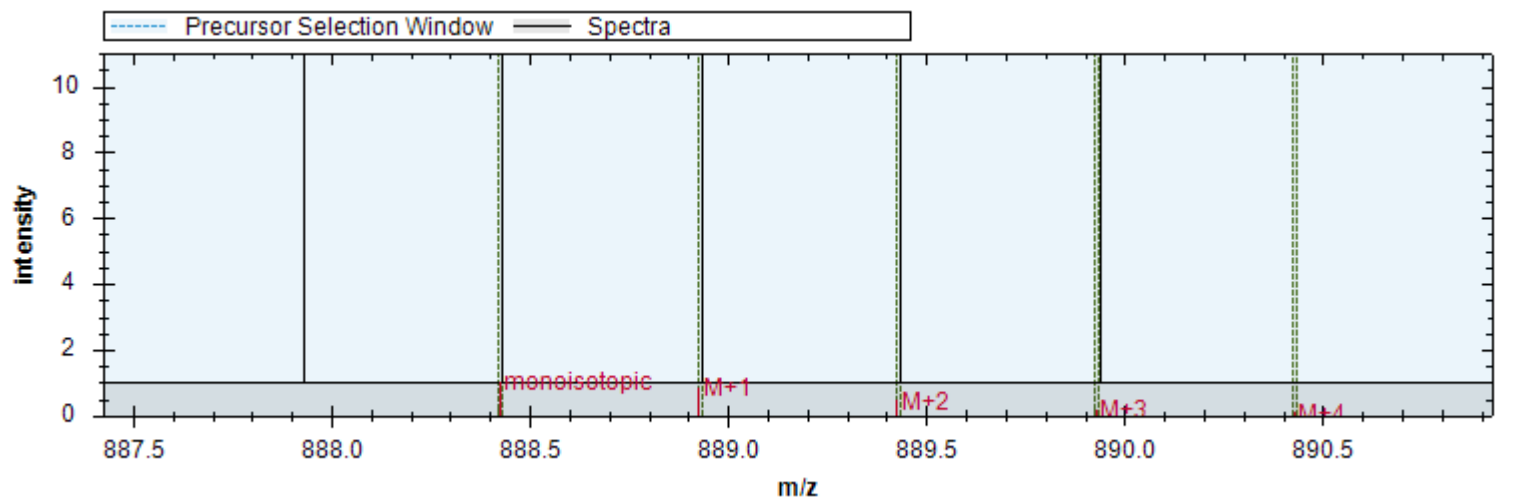

- | | | |
|-----------------------------|------------------------------|----------------------------|
| [y7+] - 671.347 m/z | [y10+ -H3PO4] - 894.443 m/z | [y4+] - 416.225 m/z |
| [y10+] - 992.420 m/z | [y10++] - 496.714 m/z | [b3+] - 308.124 m/z |
| [y11+ -H3PO4] - 981.475 m/z | [y12+ -H3PO4] - 1068.507 m/z | [y9+ -H3PO4] - 797.390 m/z |
| [y11++] - 540.230 m/z | [y11+] - 1079.452 m/z | [y7+ -H2O] - 653.337 m/z |
| [y8+ -H3PO4] - 740.369 m/z | [y12+] - 1166.484 m/z | [y10+ -H2O] - 1072.209 m/z |
| [b4+ -H2O] - 377.146 m/z | [y5+] - 517.273 m/z | [y10+ -NH3] - 975.393 m/z |
| [b4+] - 395.156 m/z | | |