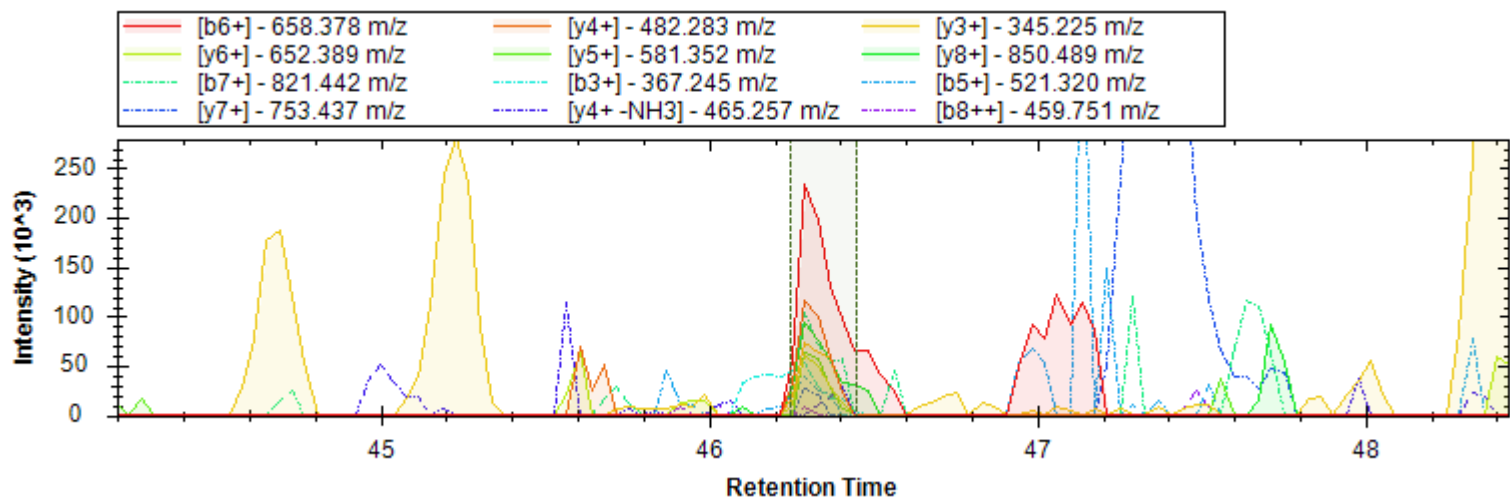

Fig4_MP-DIA-barrel-cortex-p54-1_MHRM.htrms

- | | | |
|------------------------------|------------------------------|----------------------------|
| [y14++ -H3PO4] - 703.909 m/z | [y13++ -H3PO4] - 668.391 m/z | [b6+ -H3PO4] - 608.388 m/z |
| [y9+] - 898.499 m/z | [b10++ -H3PO4] - 509.314 m/z | [y5+] - 489.267 m/z |
| [y6+] - 576.299 m/z | [y12++ -H3PO4] - 618.857 m/z | [y14++] - 752.898 m/z |
| [y8+] - 801.447 m/z | [y13++] - 717.379 m/z | [b10++] - 558.302 m/z |
| [y12++] - 667.845 m/z | [b6+] - 706.365 m/z | [y8++] - 401.227 m/z |
| [y9++] - 449.753 m/z | [y5+ -H2O] - 471.256 m/z | [y9+ -H2O] - 880.489 m/z |
| [y11++] - 618.311 m/z | [y3+] - 305.182 m/z | [y4+] - 392.214 m/z |
| [b5+] - 525.351 m/z | [y13++ -H2O] - 708.374 m/z | |