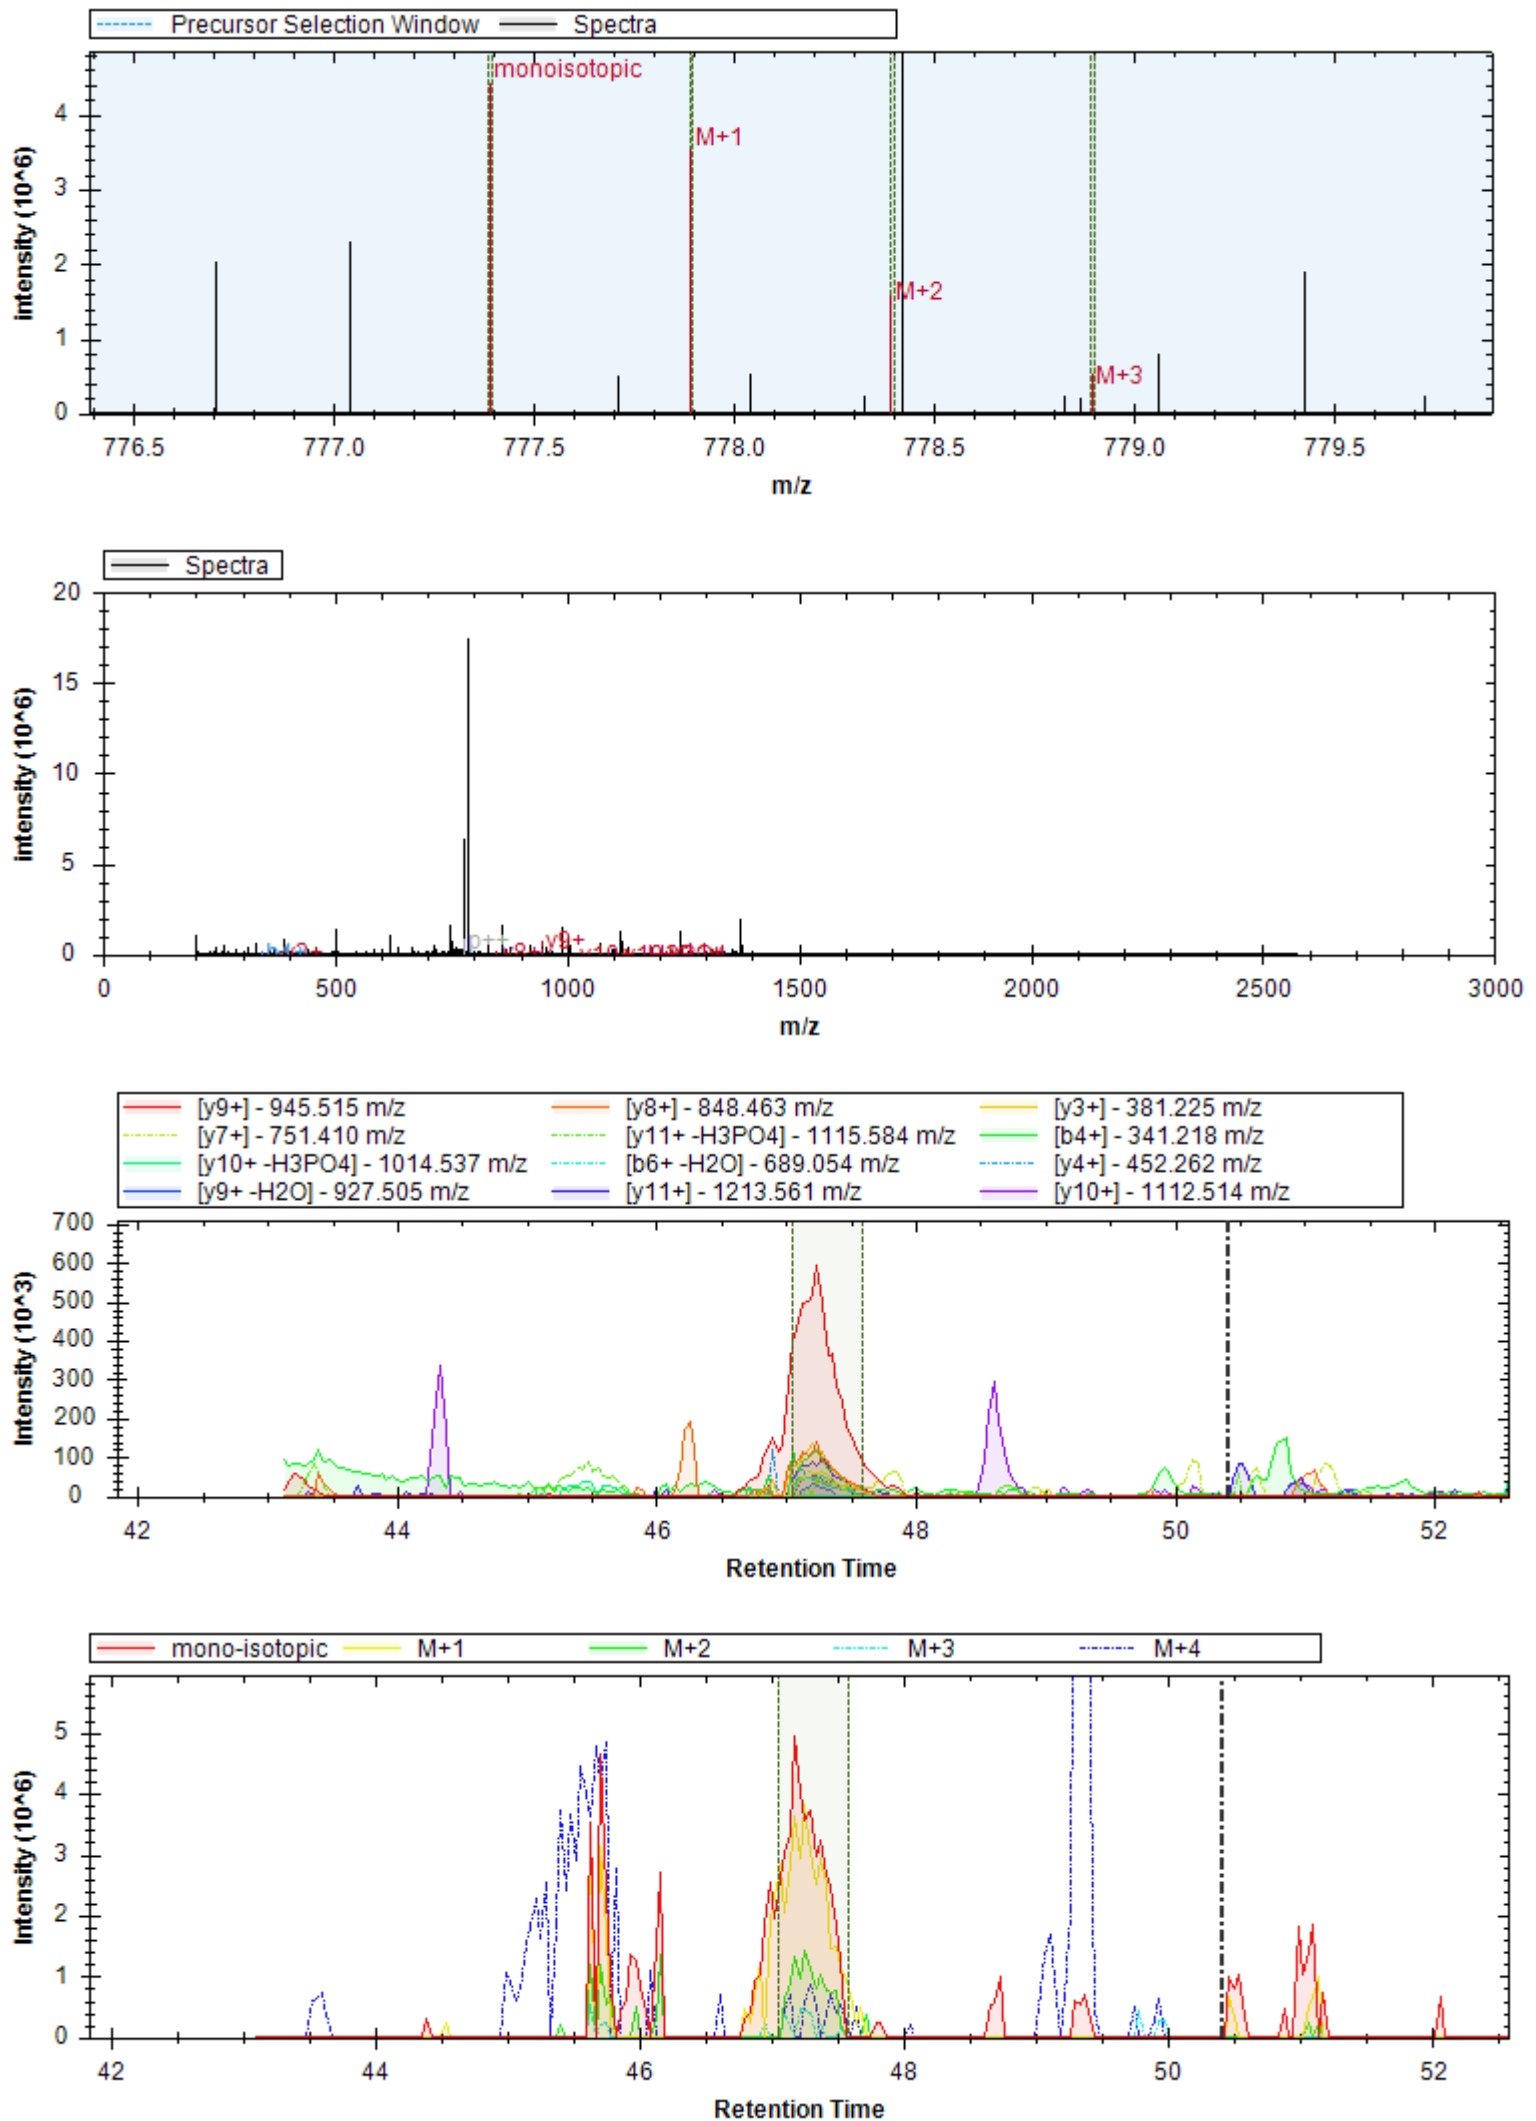

- | | | |
|-----------------------------|------------------------------|----------------------------|
| [y7+] - 671.347 m/z | [y10+ -H3PO4] - 894.443 m/z | [y4+] - 416.225 m/z |
| [y10+] - 992.420 m/z | [y10++] - 496.714 m/z | [b3+] - 308.124 m/z |
| [y11+ -H3PO4] - 981.475 m/z | [y12+ -H3PO4] - 1068.507 m/z | [y9+ -H3PO4] - 797.390 m/z |
| [y11++] - 540.230 m/z | [y11+] - 1079.452 m/z | [y7+ -H2O] - 653.337 m/z |
| [y8+ -H3PO4] - 740.369 m/z | [y12+] - 1166.484 m/z | [y10+ -H2O] - 1072.209 m/z |
| [b4+ -H2O] - 377.146 m/z | [y5+] - 517.273 m/z | [y10+ -NH3] - 975.393 m/z |
| [b4+] - 395.156 m/z | | |