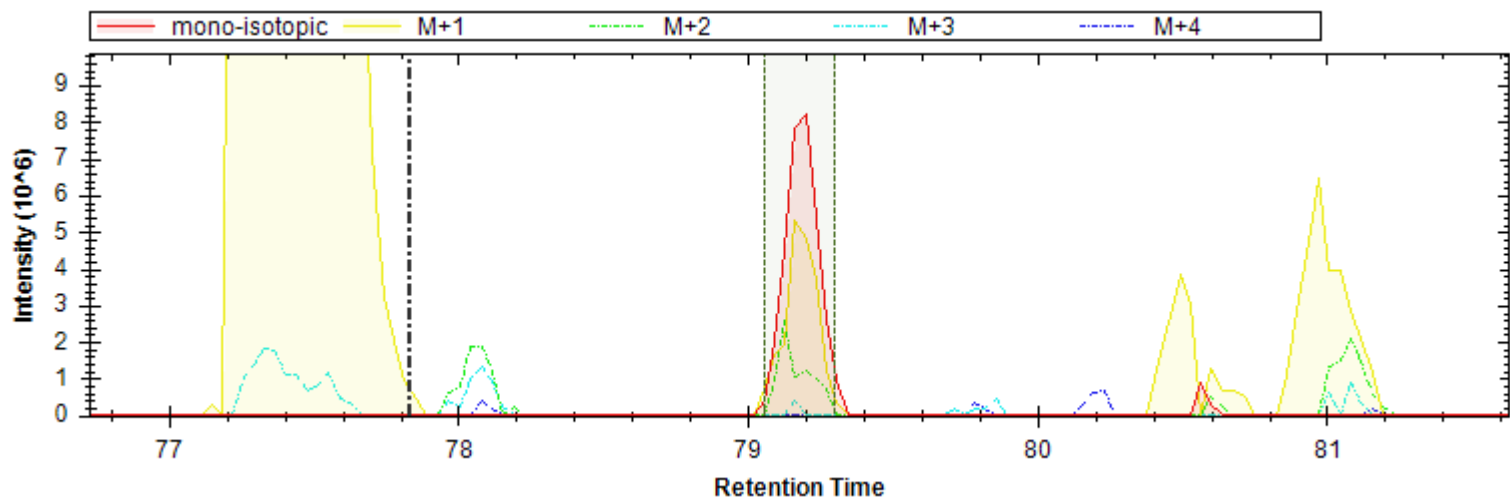

[y8+ -H3PO4] - 868.500 m/z	[b7+ -H3PO4] - 723.390 m/z	[y3+] - 345.213 m/z
[y8+] - 966.477 m/z	[y6+ -H3PO4] - 683.420 m/z	[y5+ -H3PO4] - 570.336 m/z
[y9++ -H3PO4] - 498.783 m/z	[b4+] - 385.183 m/z	[b6+] - 654.368 m/z
[y5+] - 668.313 m/z	[b9+ -H3PO4] - 921.490 m/z	[y8+ -H2O] - 948.466 m/z
[y7+ -H3PO4] - 811.479 m/z	[b9+ -NH3] - 1100.240 m/z	[y4+ -H3PO4] - 414.235 m/z