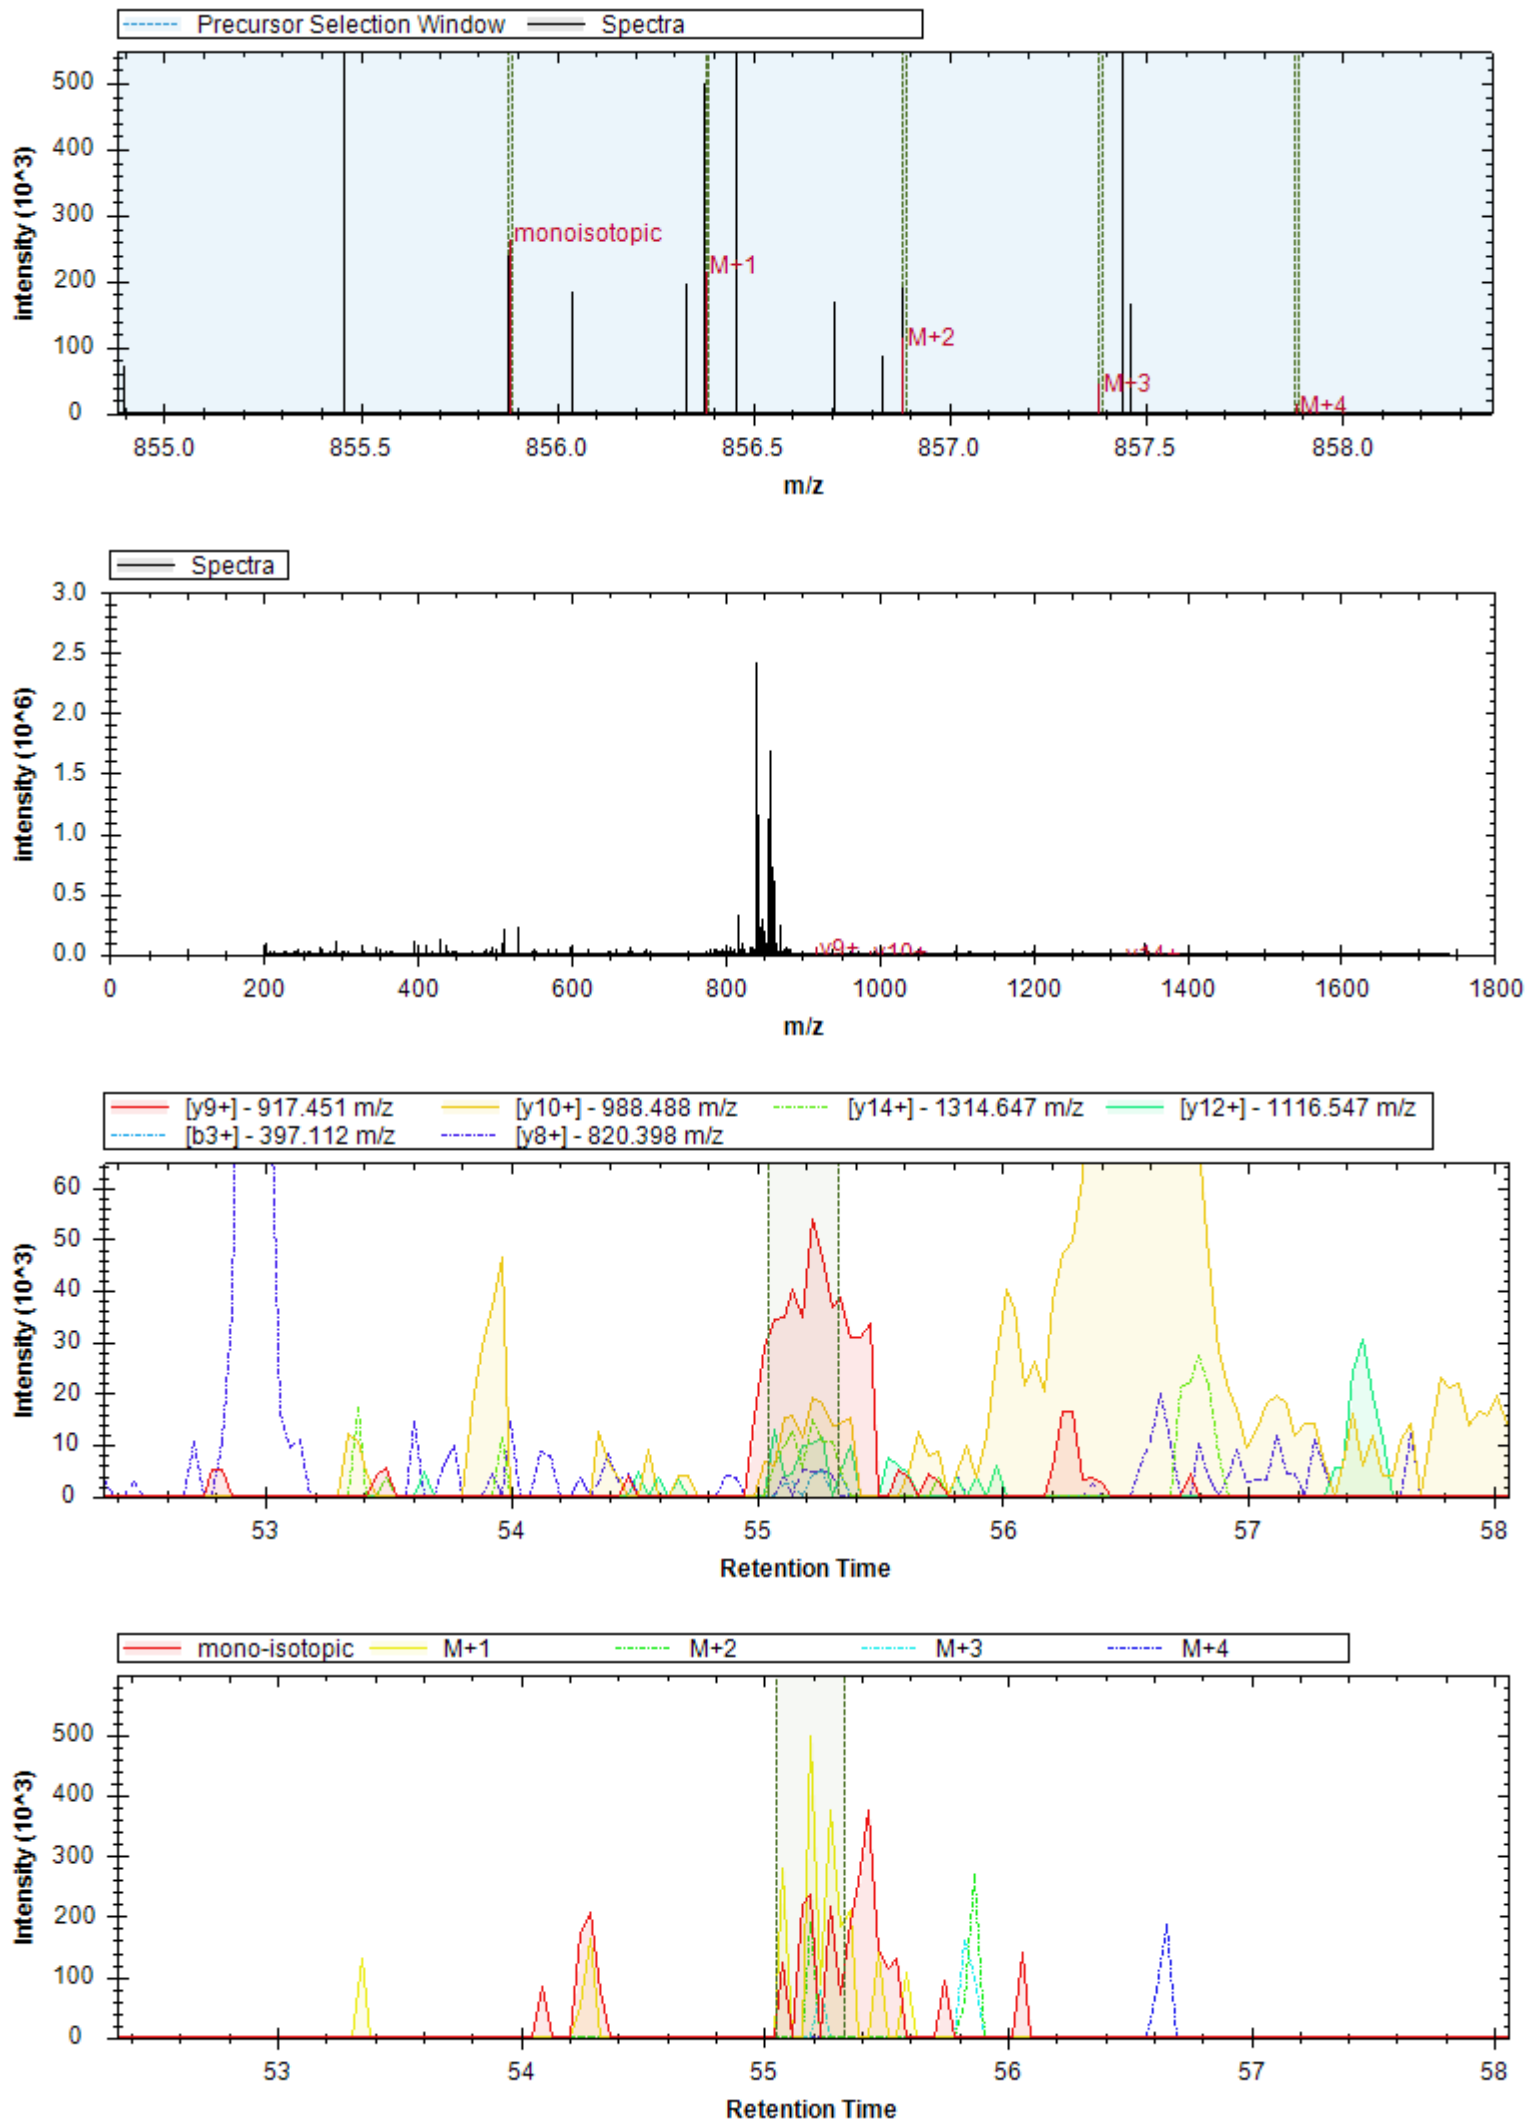

[b12+] - 1248.622 m/z	[y11+ -H3PO4] - 1140.601 m/z	[y12++ -H3PO4] - 639.334 m/z
[b3+] - 352.162 m/z	[b12+ -NH3] - 1231.595 m/z	[b6+] - 609.263 m/z
[y6+ -H3PO4] - 657.332 m/z	[y10+ -H3PO4] - 1083.579 m/z	[y8+ -H3PO4] - 883.500 m/z
[b7+] - 722.347 m/z	[y9+ -H3PO4] - 1012.542 m/z	[y12++] - 688.322 m/z
[y11+] - 1238.578 m/z	[y7+] - 868.392 m/z	[b12+ -H2O] - 1230.611 m/z
[b5+] - 480.220 m/z	[b8+] - 835.431 m/z	[b4+] - 409.183 m/z
[y6+] - 755.308 m/z	[b3+ -H2O] - 334.151 m/z	[b8+ -H2O] - 817.420 m/z