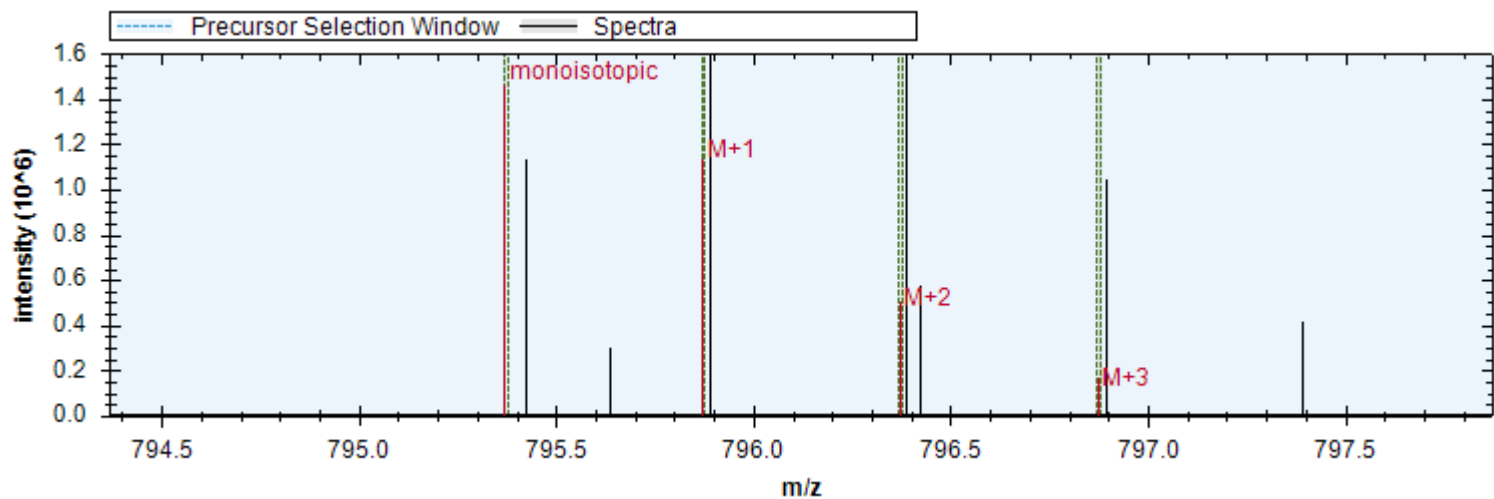

- | | | |
|-----------------------------|------------------------------|----------------------------|
| [y7+] - 671.347 m/z | [y10+ -H3PO4] - 894.443 m/z | [y4+] - 416.225 m/z |
| [y10+] - 992.420 m/z | [y10++] - 496.714 m/z | [b3+] - 308.124 m/z |
| [y11+ -H3PO4] - 981.475 m/z | [y12+ -H3PO4] - 1068.507 m/z | [y9+ -H3PO4] - 797.390 m/z |
| [y11++] - 540.230 m/z | [y11+] - 1079.452 m/z | [y7+ -H2O] - 653.337 m/z |
| [y8+ -H3PO4] - 740.369 m/z | [y12+] - 1166.484 m/z | [y10+ -H2O] - 1072.209 m/z |
| [b4+ -H2O] - 377.146 m/z | [y5+] - 517.273 m/z | [y10+ -NH3] - 975.393 m/z |
| [b4+] - 395.156 m/z | | |