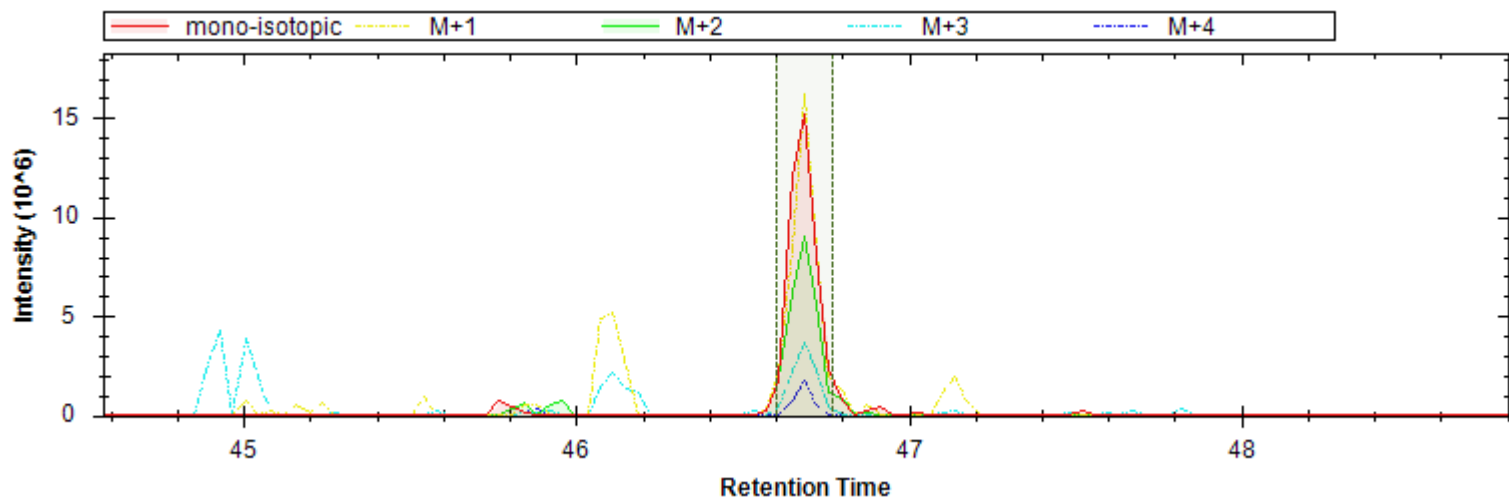

[b6+] - 658.378 m/z	[y4+] - 482.283 m/z	[y3+] - 345.225 m/z
[b7+] - 821.442 m/z	[y8+] - 850.489 m/z	[y6+] - 652.389 m/z
[y5+] - 581.352 m/z	[b5+] - 521.320 m/z	[y12+++] - 424.875 m/z
[y7+] - 753.437 m/z	[b9+] - 989.532 m/z	[b3+] - 367.245 m/z
[b8+++] - 459.751 m/z	[y11+ -H2O] - 1255.346 m/z	[b6+ -NH3] - 641.352 m/z
[b11+++ -H3PO4] - 573.296 m/z	[y12+++] - 636.809 m/z	[y9+ -H3PO4] - 919.511 m/z
[y10+ -H3PO4] - 1006.543 m/z	[y4+ -NH3] - 465.257 m/z