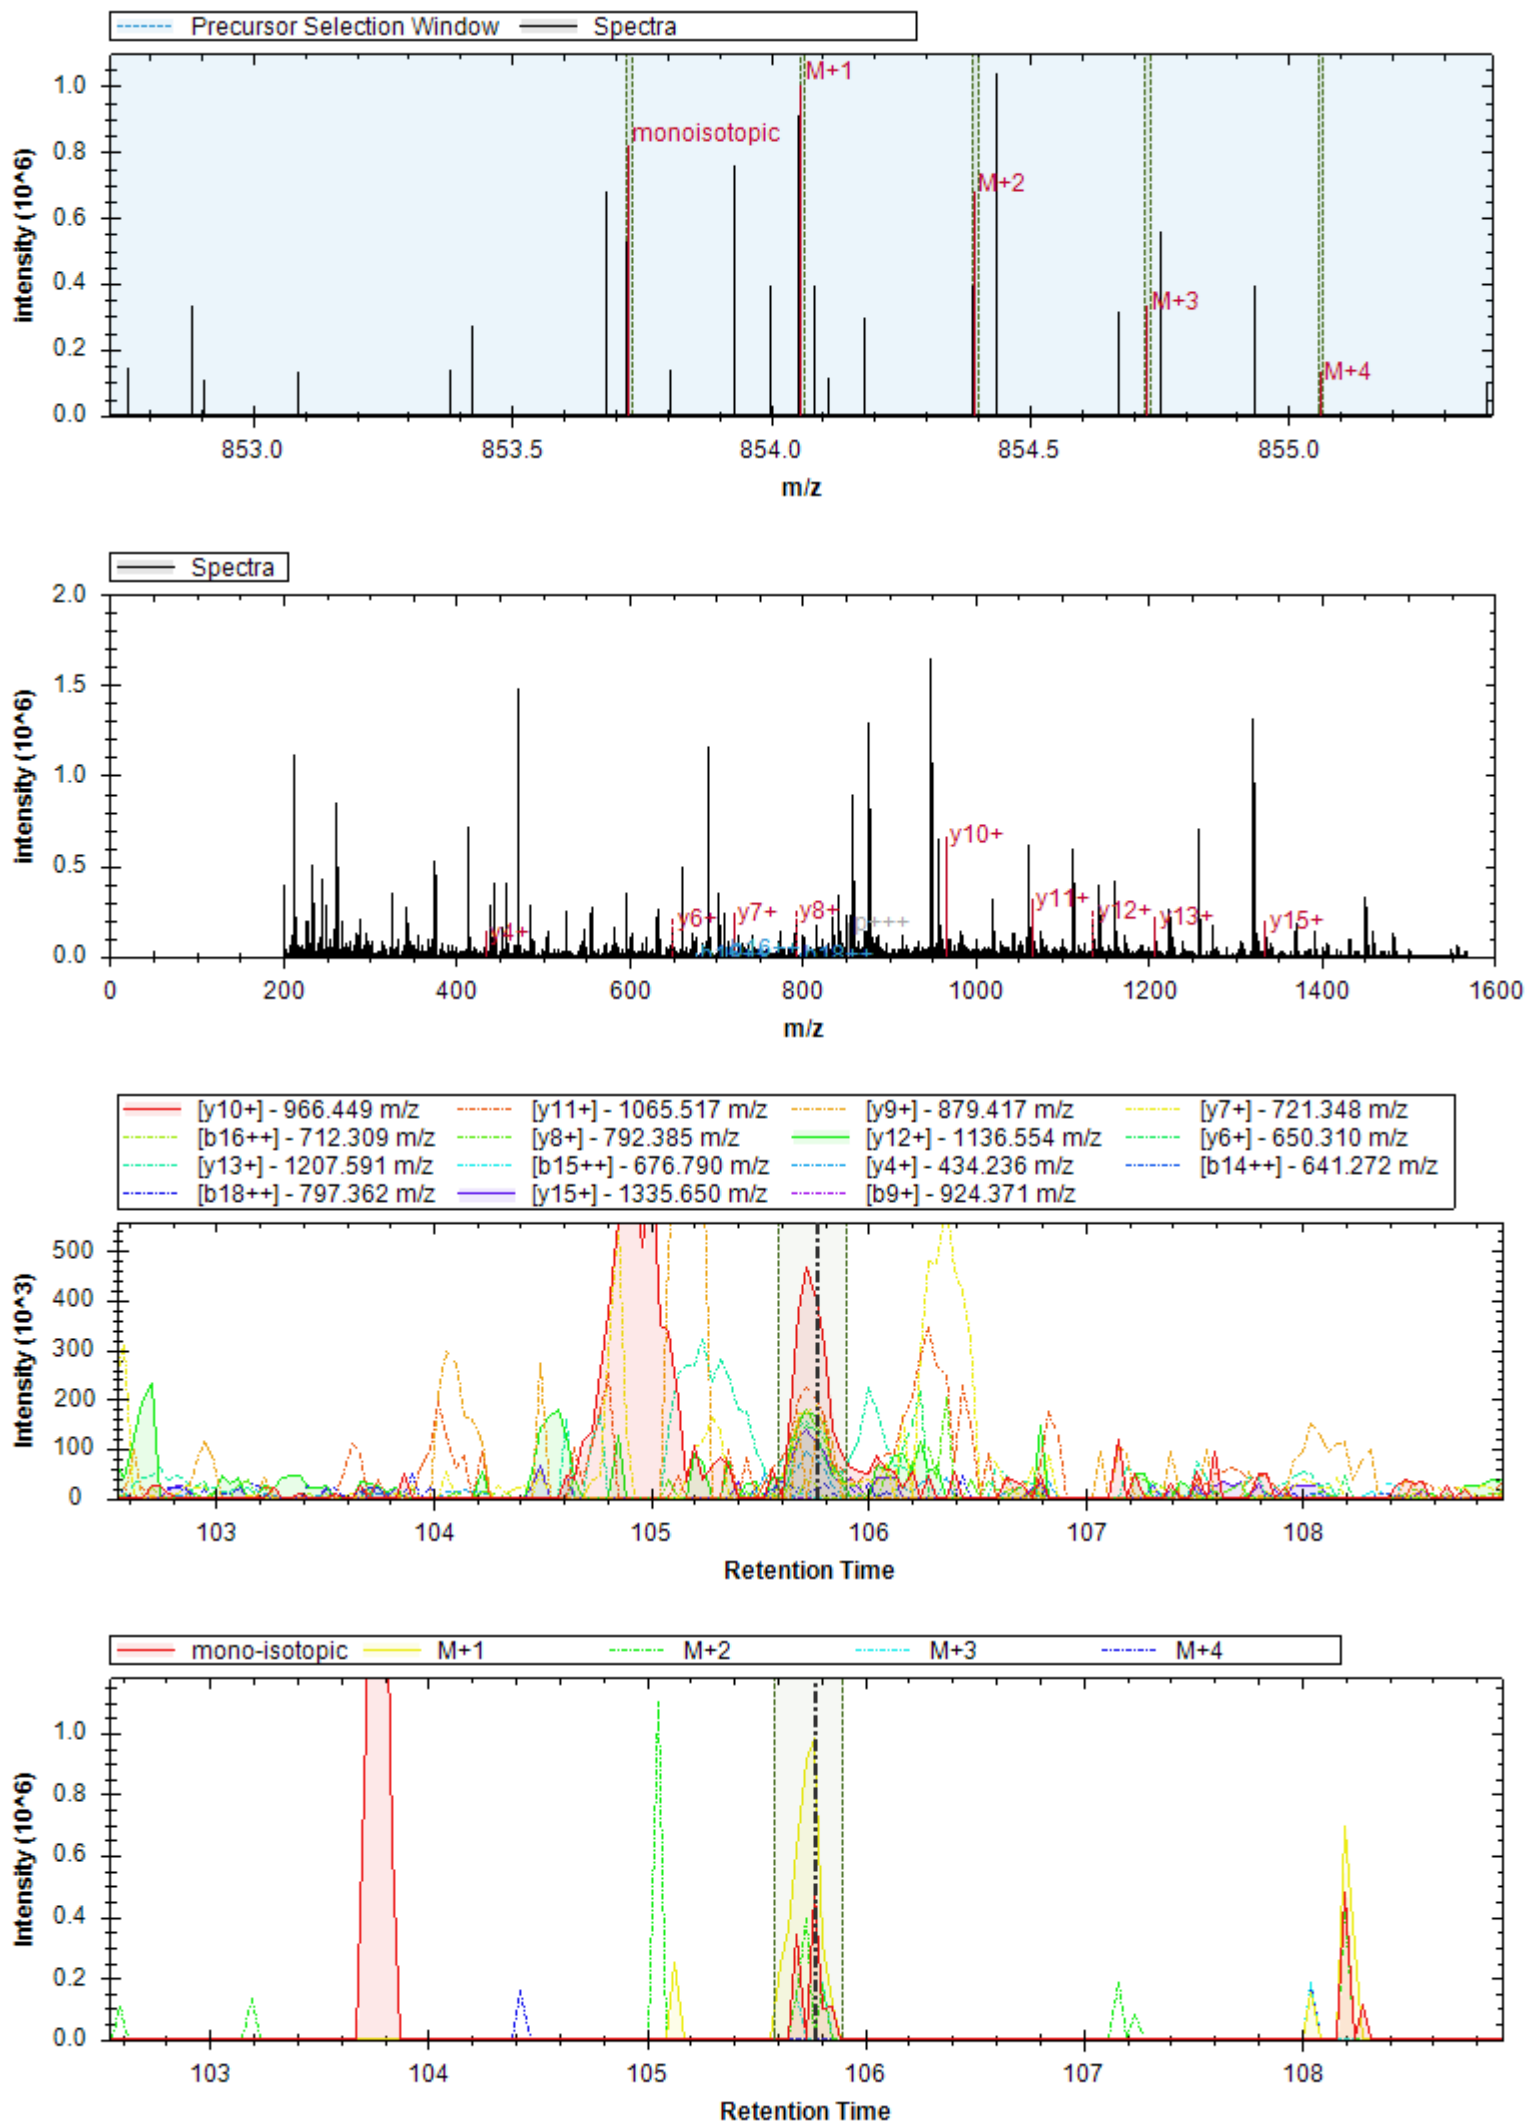

[b12+] - 1248.622 m/z	[y11+ -H3PO4] - 1140.601 m/z	[y12++ -H3PO4] - 639.334 m/z
[b3+] - 352.162 m/z	[b12+ -NH3] - 1231.595 m/z	[b6+] - 609.263 m/z
[y6+ -H3PO4] - 657.332 m/z	[y10+ -H3PO4] - 1083.579 m/z	[y8+ -H3PO4] - 883.500 m/z
[b7+] - 722.347 m/z	[y9+ -H3PO4] - 1012.542 m/z	[y12++] - 688.322 m/z
[y11+] - 1238.578 m/z	[y7+] - 868.392 m/z	[b12+ -H2O] - 1230.611 m/z
[b5+] - 480.220 m/z	[b8+] - 835.431 m/z	[b4+] - 409.183 m/z
[y6+] - 755.308 m/z	[b3+ -H2O] - 334.151 m/z	[b8+ -H2O] - 817.420 m/z