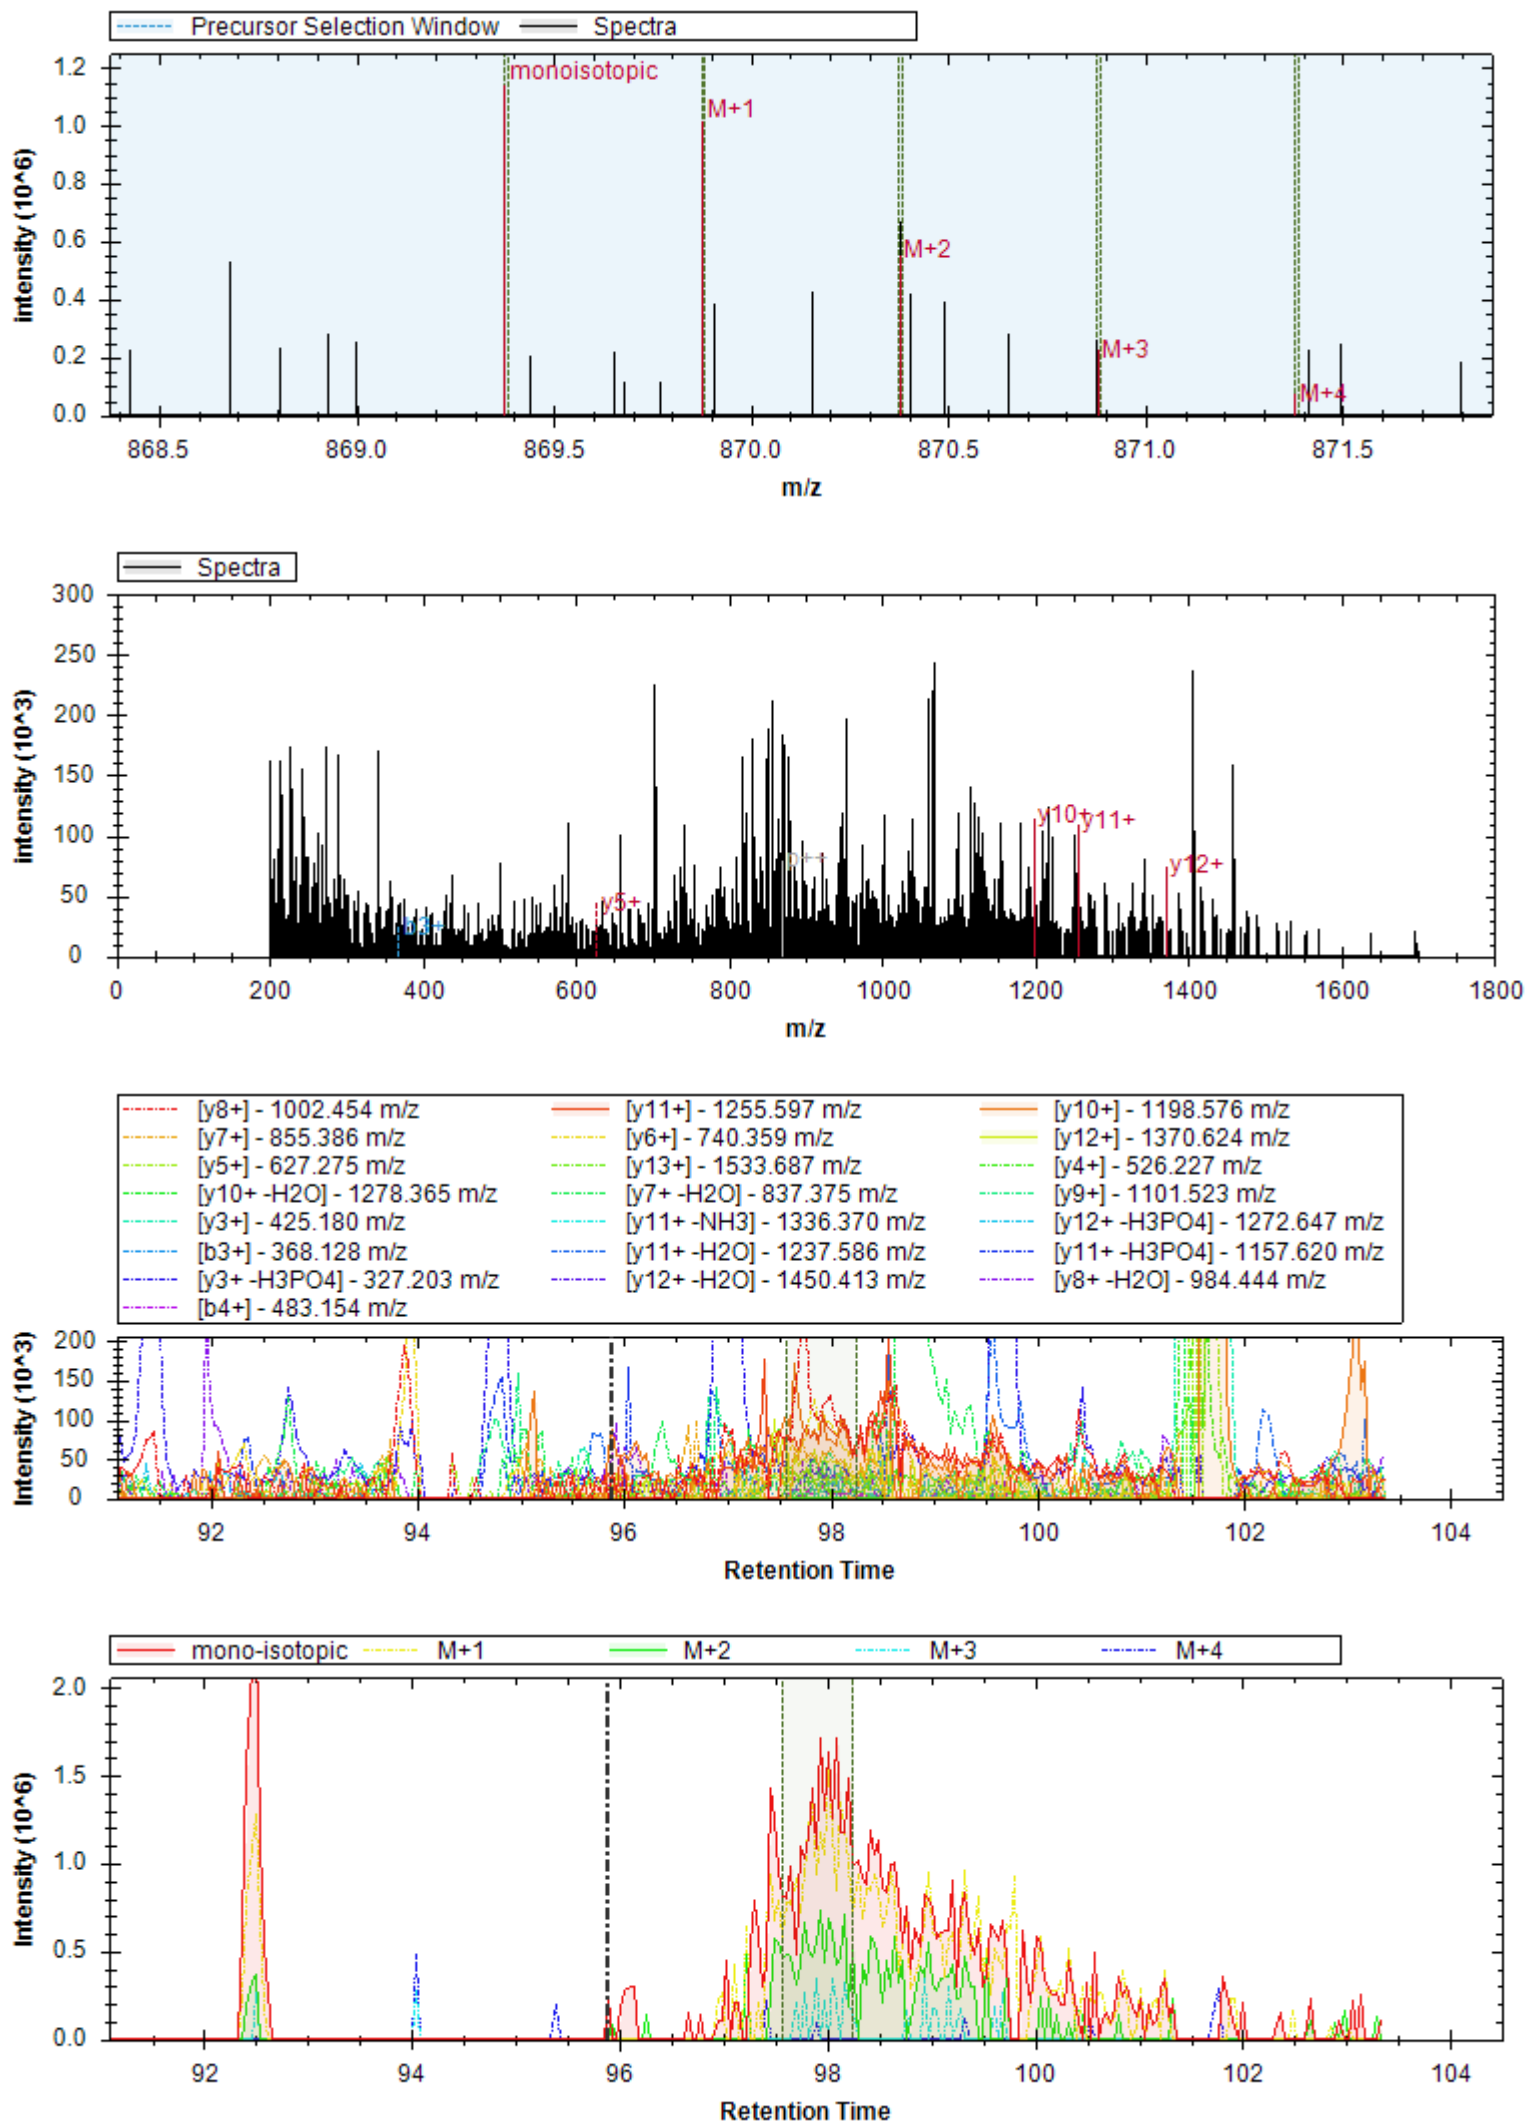

[y20++ -H3PO4] - 1065.047 m/z	[y8+] - 959.460 m/z	[y8+ -H3PO4] - 861.483 m/z
[y19++ -H3PO4] - 1014.523 m/z	[y20++] - 1114.036 m/z	[y13+ -H3PO4] - 1426.769 m/z
[y4+] - 501.303 m/z	[y22++ -H3PO4] - 1143.092 m/z	[y22++] - 1192.081 m/z
[y13++] - 762.877 m/z	[y13+] - 1524.746 m/z	[y16++ -H3PO4] - 871.478 m/z
[y19++] - 1063.512 m/z	[b5+] - 398.240 m/z	[y21++] - 1163.570 m/z
[y7+ -H3PO4] - 764.430 m/z	[y8+ -H2O] - 941.449 m/z	[y8++] - 480.234 m/z
[y18++] - 1035.001 m/z	[y23++] - 1241.615 m/z	[y16++] - 920.466 m/z
[y12++ -H3PO4] - 665.362 m/z	[y17++] - 977.980 m/z	[b6+] - 499.288 m/z
[y15+ -H3PO4] - 1628.864 m/z		