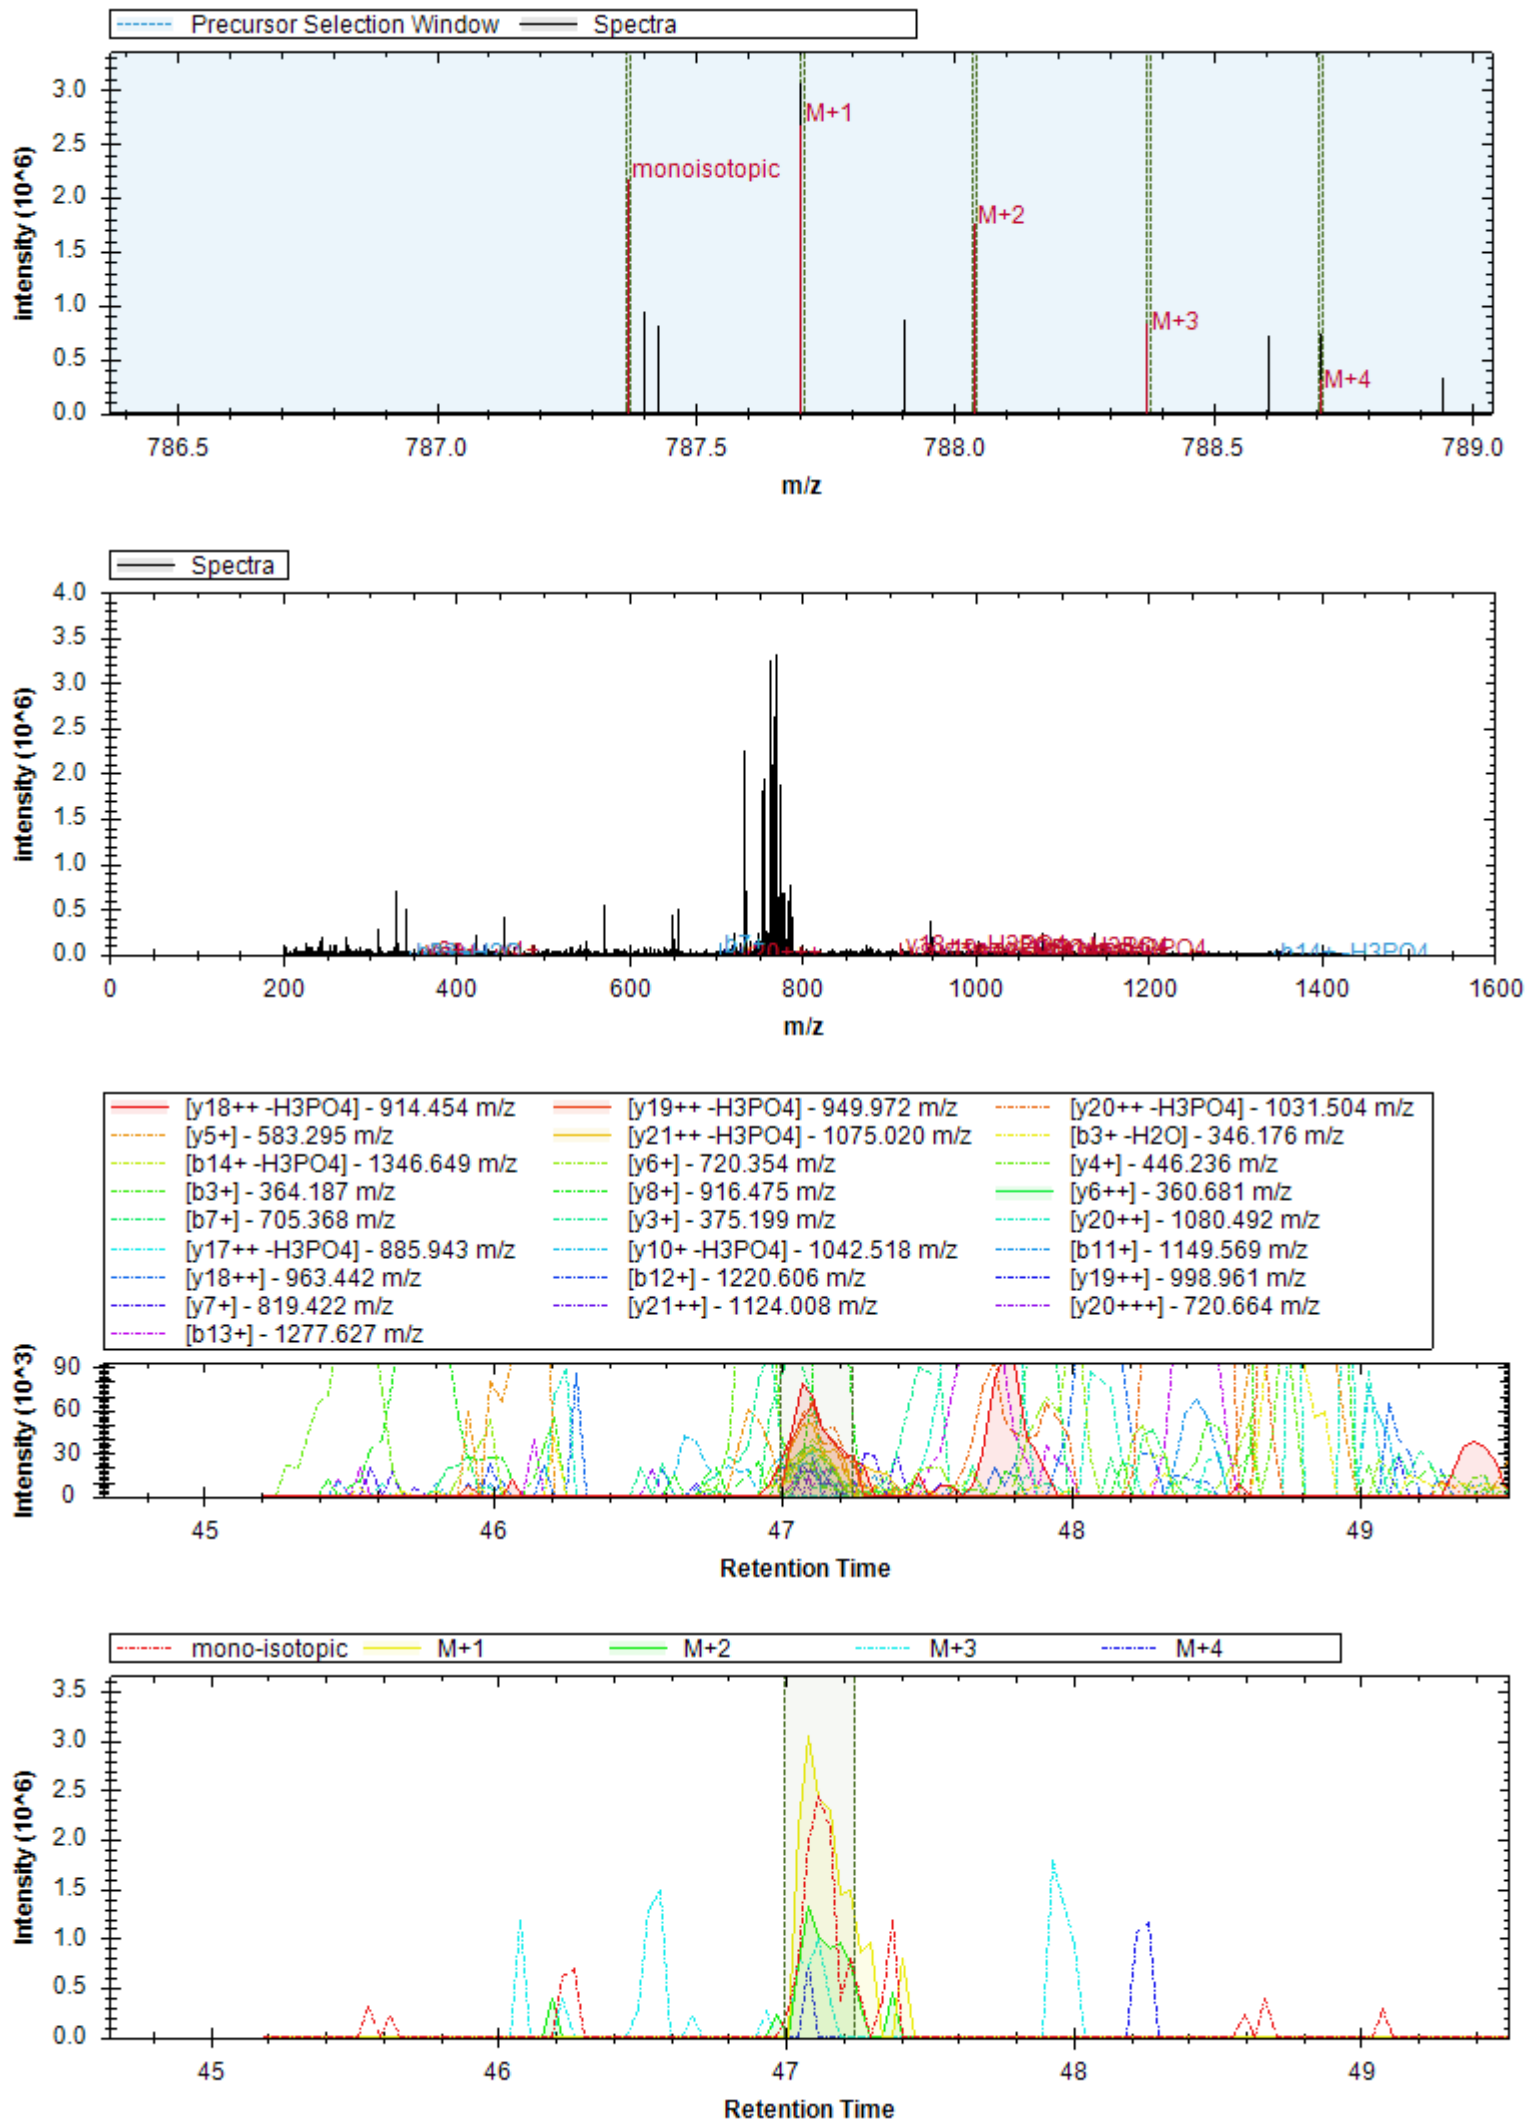

- | | | |
|-----------------------------|------------------------------|----------------------------|
| [y7+] - 671.347 m/z | [y10+ -H3PO4] - 894.443 m/z | [y4+] - 416.225 m/z |
| [y10+] - 992.420 m/z | [y10++] - 496.714 m/z | [b3+] - 308.124 m/z |
| [y11+ -H3PO4] - 981.475 m/z | [y12+ -H3PO4] - 1068.507 m/z | [y9+ -H3PO4] - 797.390 m/z |
| [y11++] - 540.230 m/z | [y11+] - 1079.452 m/z | [y7+ -H2O] - 653.337 m/z |
| [y8+ -H3PO4] - 740.369 m/z | [y12+] - 1166.484 m/z | [y10+ -H2O] - 1072.209 m/z |
| [b4+ -H2O] - 377.146 m/z | [y5+] - 517.273 m/z | [y10+ -NH3] - 975.393 m/z |
| [b4+] - 395.156 m/z | | |