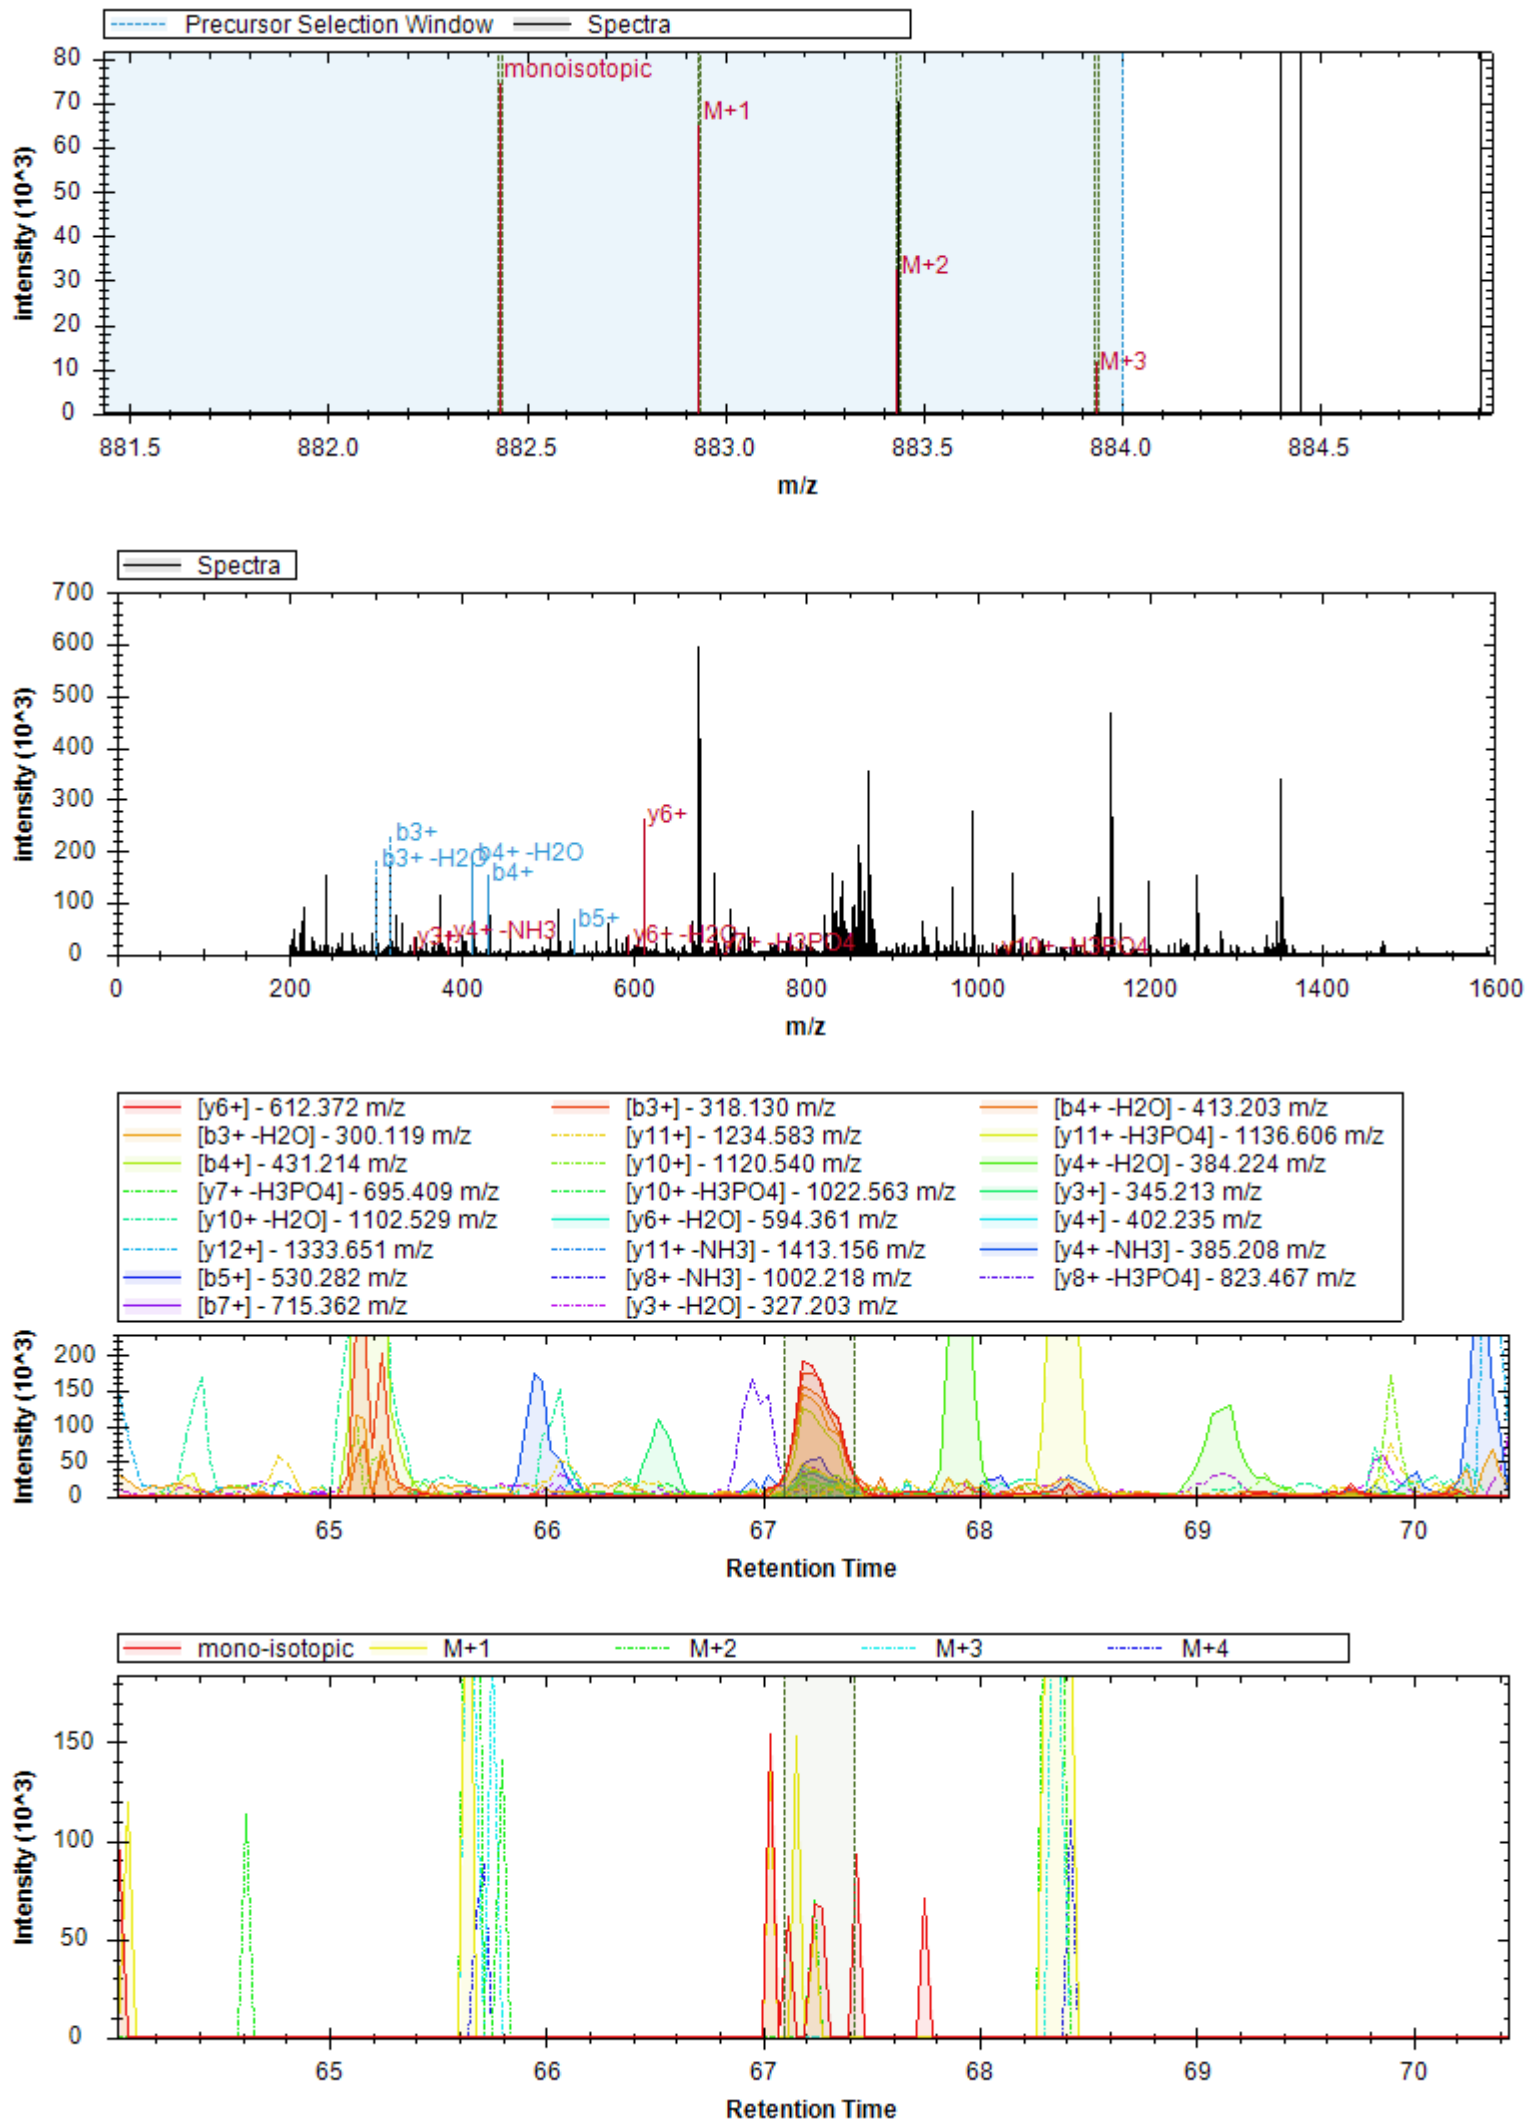

[b12+] - 1248.622 m/z	[y11+ -H3PO4] - 1140.601 m/z	[y12++ -H3PO4] - 639.334 m/z
[b3+] - 352.162 m/z	[b12+ -NH3] - 1231.595 m/z	[b6+] - 609.263 m/z
[y6+ -H3PO4] - 657.332 m/z	[y10+ -H3PO4] - 1083.579 m/z	[y8+ -H3PO4] - 883.500 m/z
[b7+] - 722.347 m/z	[y9+ -H3PO4] - 1012.542 m/z	[y12++] - 688.322 m/z
[y11+] - 1238.578 m/z	[y7+] - 868.392 m/z	[b12+ -H2O] - 1230.611 m/z
[b5+] - 480.220 m/z	[b8+] - 835.431 m/z	[b4+] - 409.183 m/z
[y6+] - 755.308 m/z	[b3+ -H2O] - 334.151 m/z	[b8+ -H2O] - 817.420 m/z