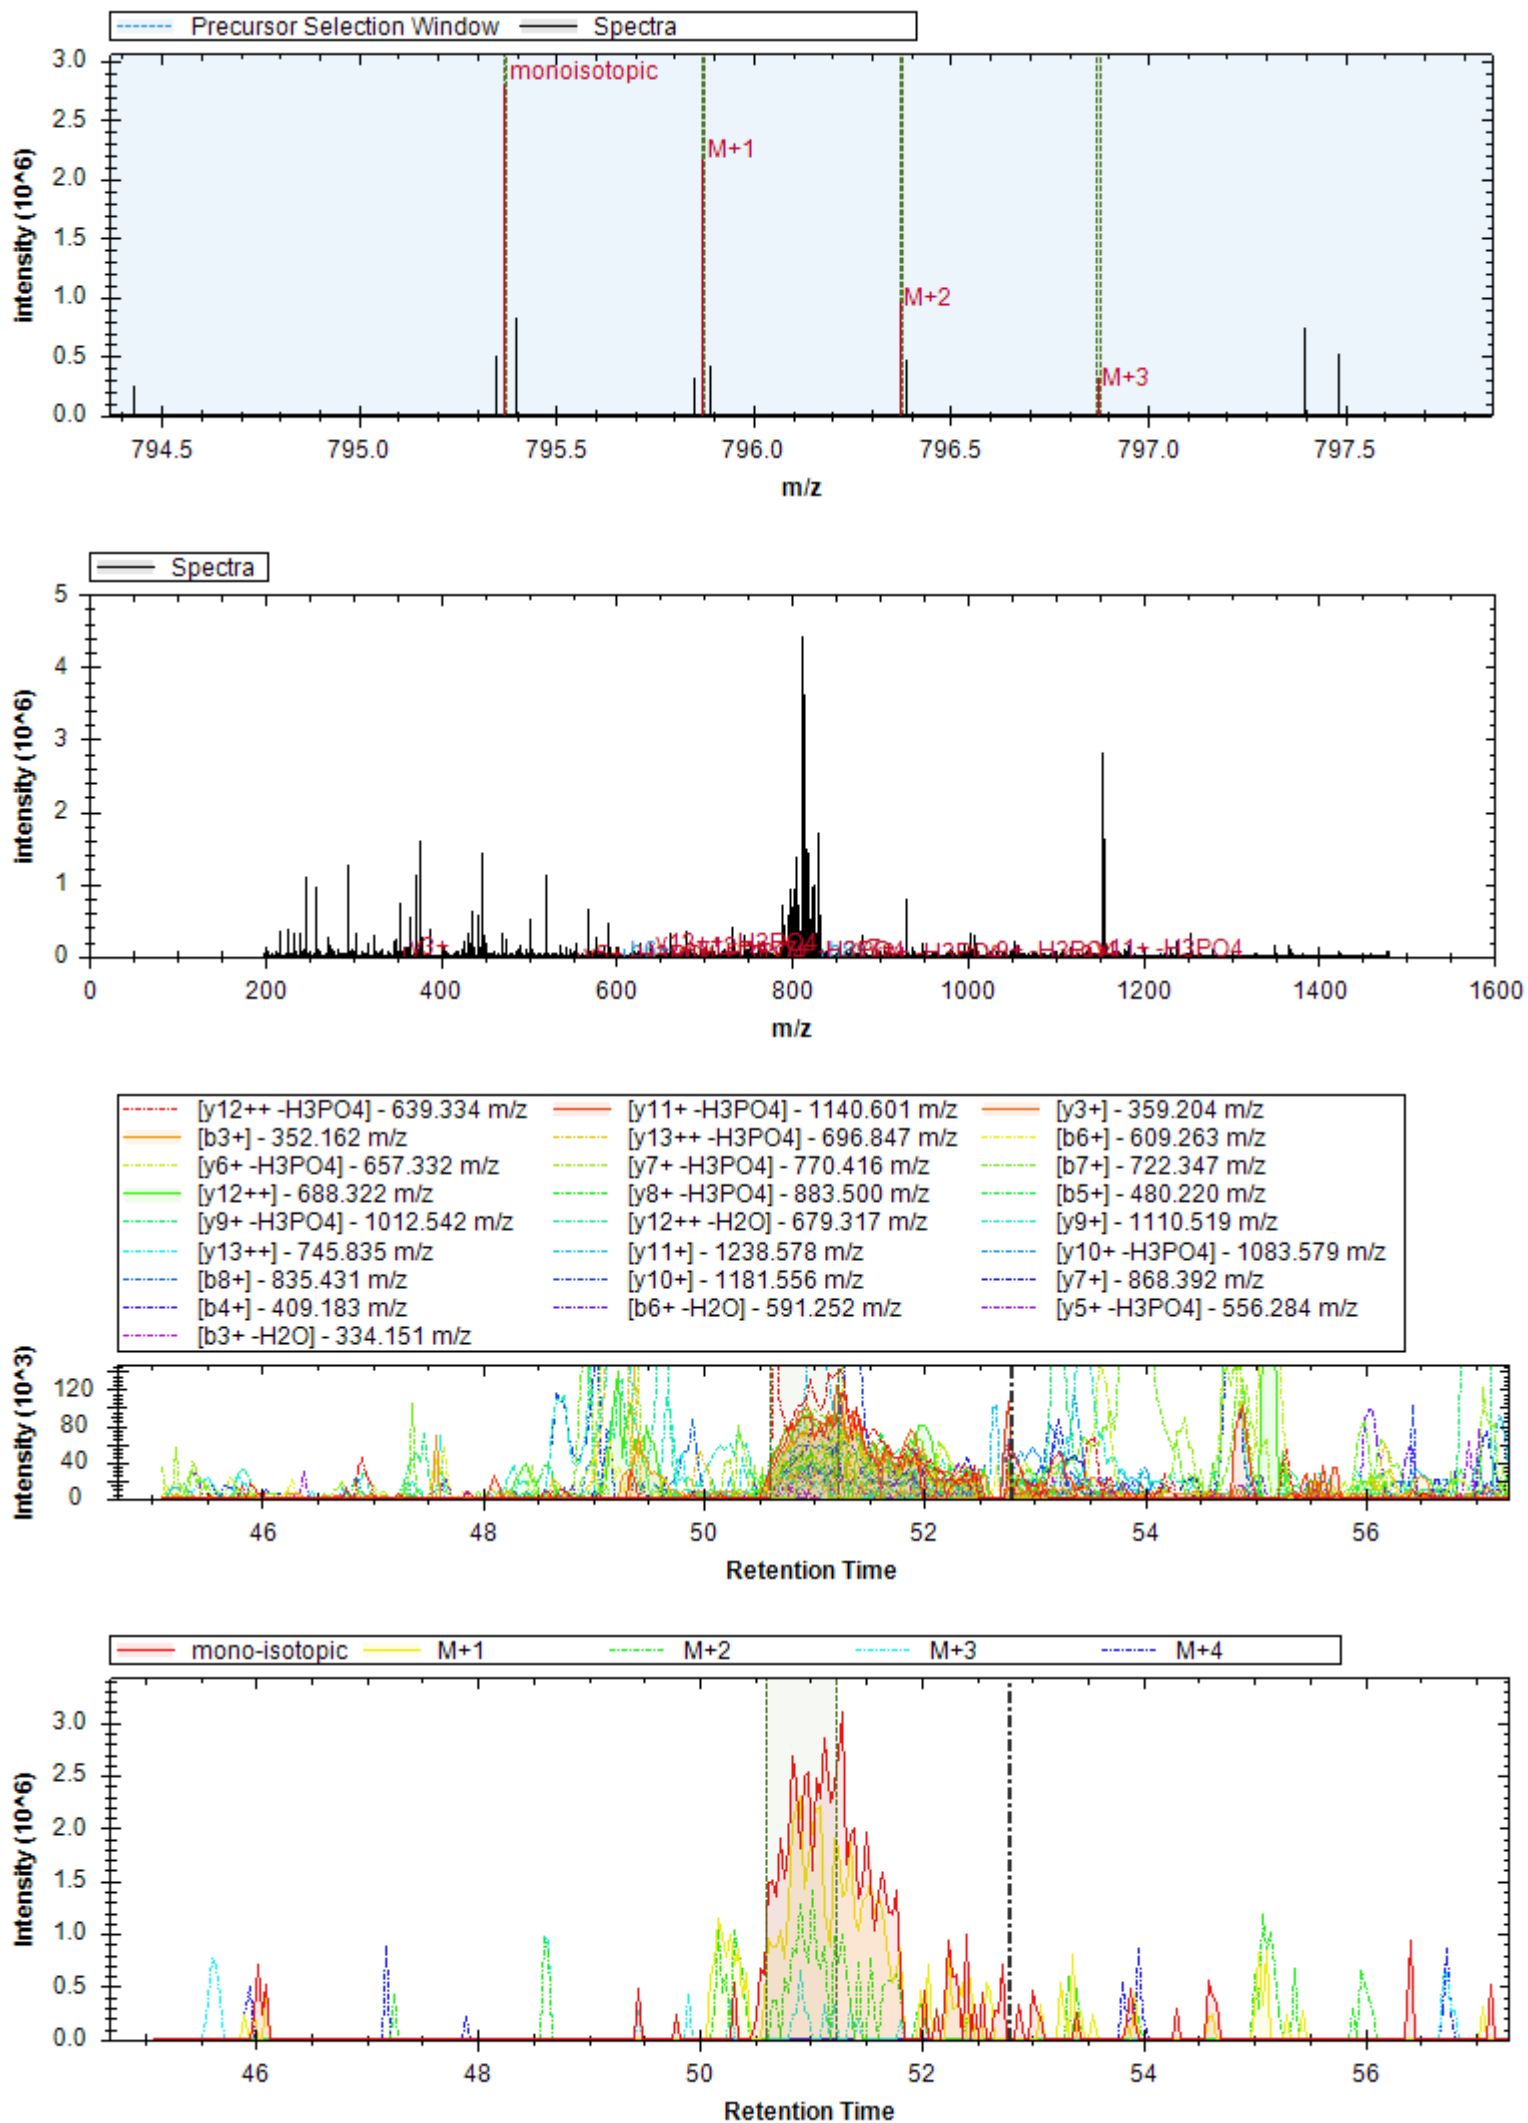

[y18++ -H3PO4] - 914.454 m/z	[y19++ -H3PO4] - 949.972 m/z	[y20++ -H3PO4] - 1031.504 m/z
[y5+] - 583.295 m/z	[y21++ -H3PO4] - 1075.020 m/z	[b3+ -H2O] - 346.176 m/z
[b14+ -H3PO4] - 1346.649 m/z	[y6+] - 720.354 m/z	[y4+] - 446.236 m/z
[b3+] - 364.187 m/z	[y8+] - 916.475 m/z	[y6++] - 360.681 m/z
[b7+] - 705.368 m/z	[y3+] - 375.199 m/z	[y20++] - 1080.492 m/z
[y17++ -H3PO4] - 885.943 m/z	[y10+ -H3PO4] - 1042.518 m/z	[b11+] - 1149.569 m/z
[y18++] - 963.442 m/z	[b12+] - 1220.606 m/z	[y19++] - 998.961 m/z
[y7+] - 819.422 m/z	[y21++] - 1124.008 m/z	[y20+++] - 720.664 m/z
[b13+] - 1277.627 m/z		