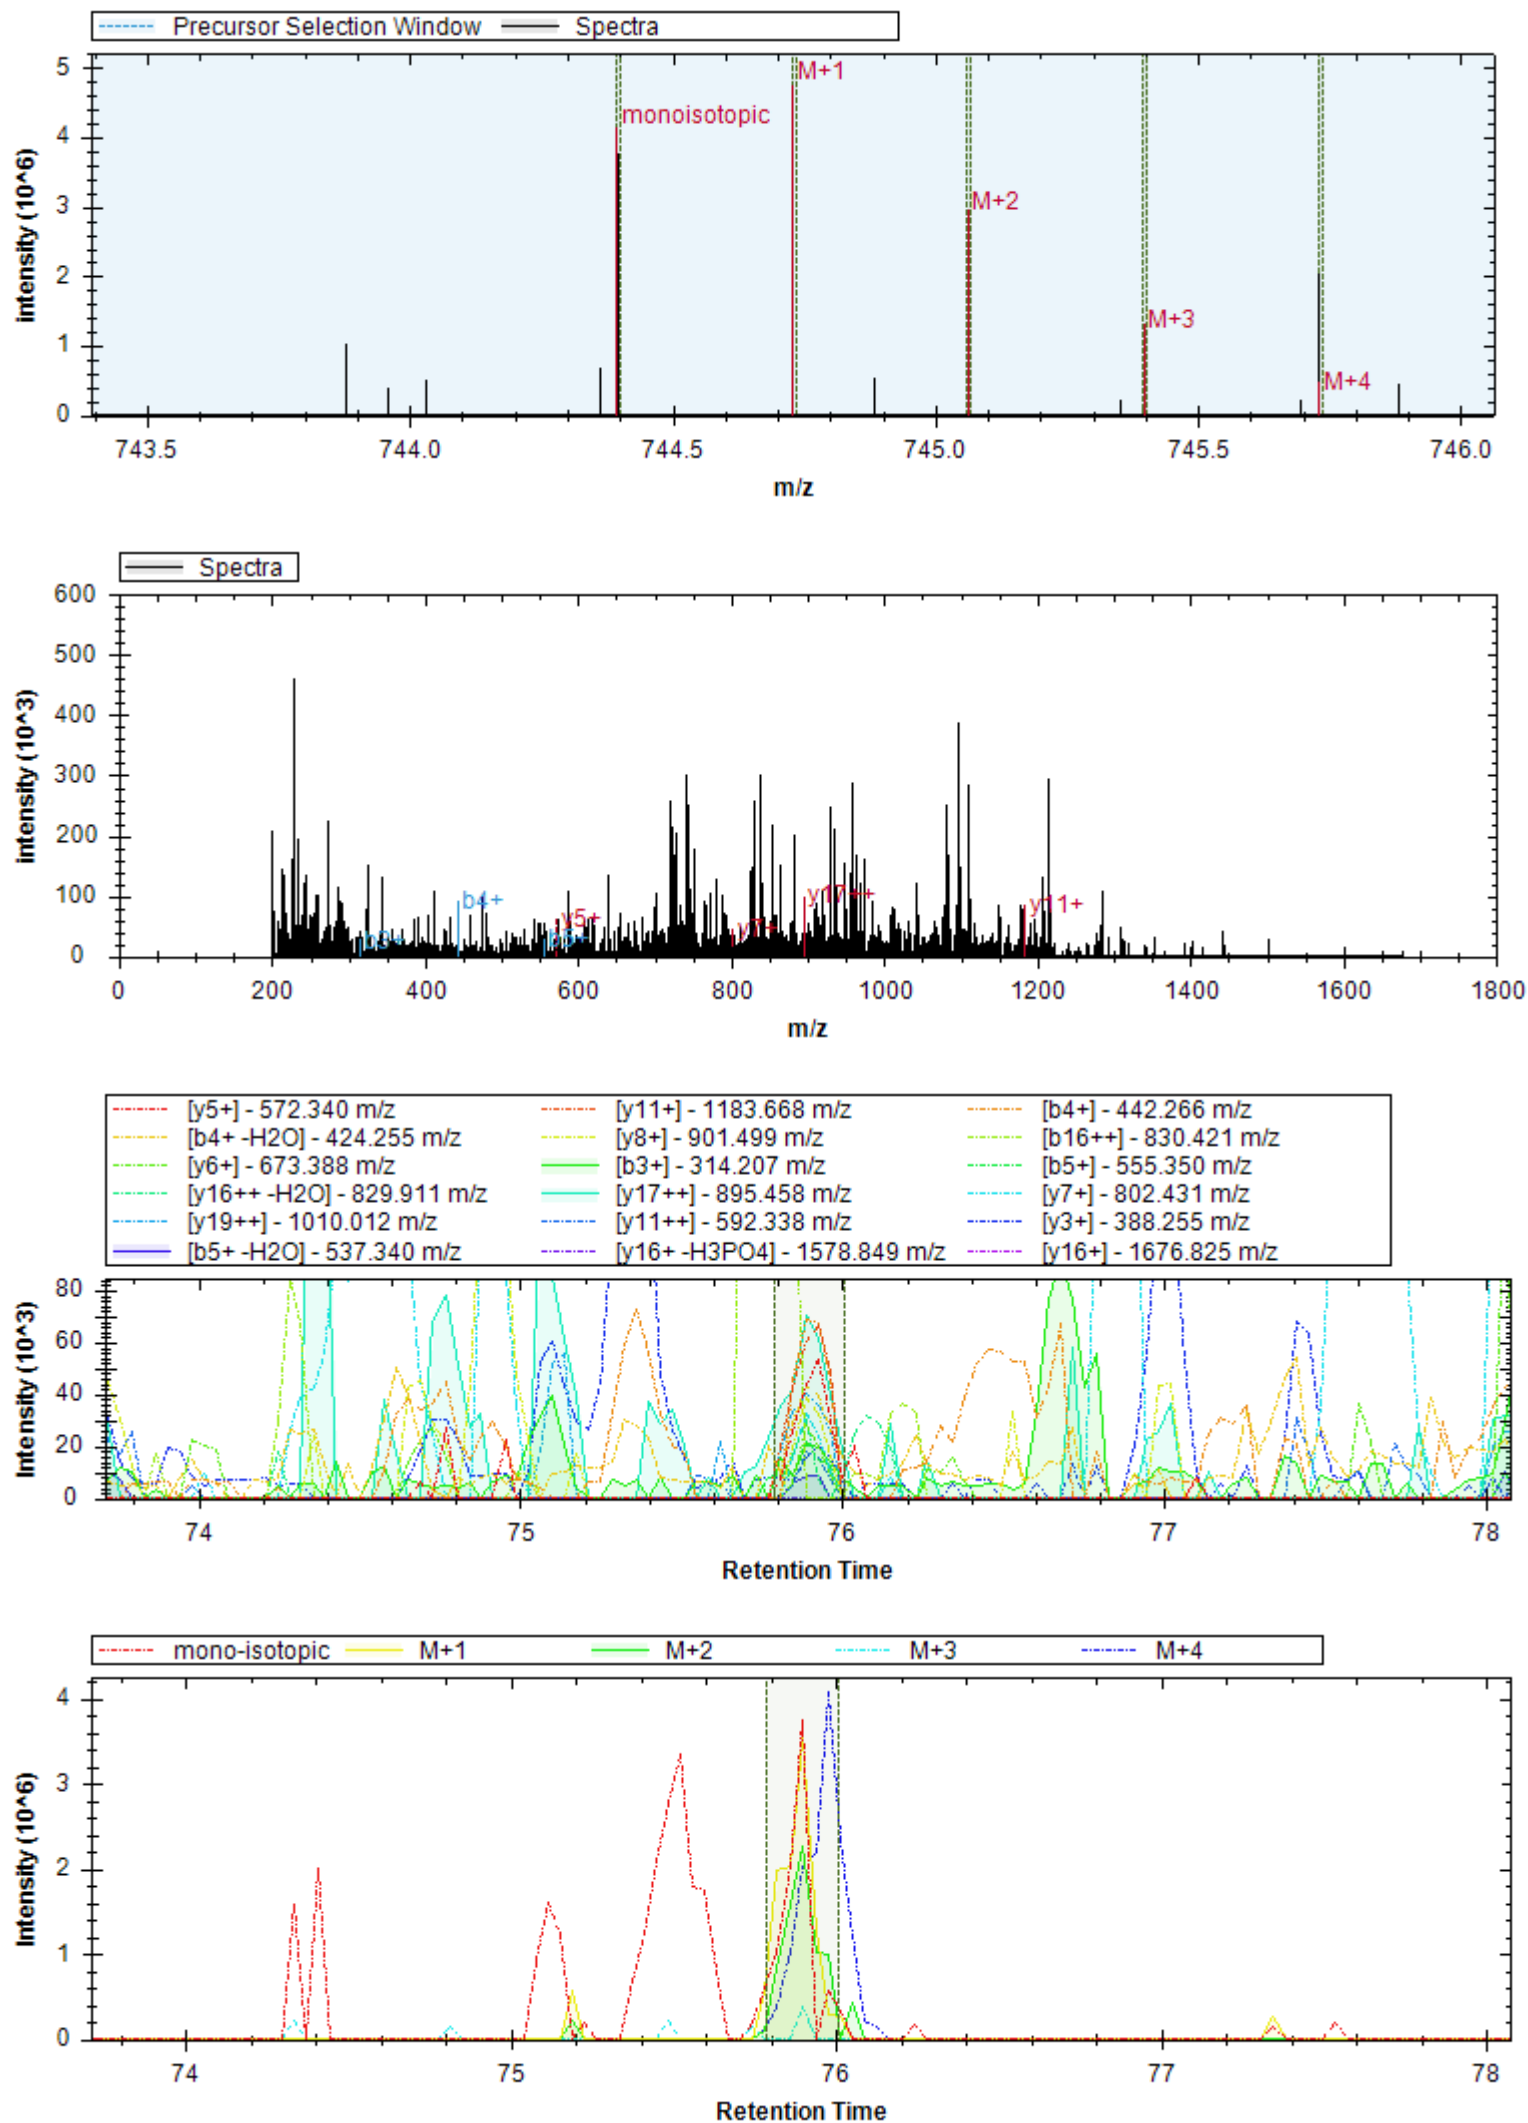

- | | | |
|-----------------------------|------------------------------|----------------------------|
| [y7+] - 671.347 m/z | [y10+ -H3PO4] - 894.443 m/z | [y4+] - 416.225 m/z |
| [y10+] - 992.420 m/z | [y10++] - 496.714 m/z | [b3+] - 308.124 m/z |
| [y11+ -H3PO4] - 981.475 m/z | [y12+ -H3PO4] - 1068.507 m/z | [y9+ -H3PO4] - 797.390 m/z |
| [y11++] - 540.230 m/z | [y11+] - 1079.452 m/z | [y7+ -H2O] - 653.337 m/z |
| [y8+ -H3PO4] - 740.369 m/z | [y12+] - 1166.484 m/z | [y10+ -H2O] - 1072.209 m/z |
| [b4+ -H2O] - 377.146 m/z | [y5+] - 517.273 m/z | [y10+ -NH3] - 975.393 m/z |
| [b4+] - 395.156 m/z | | |