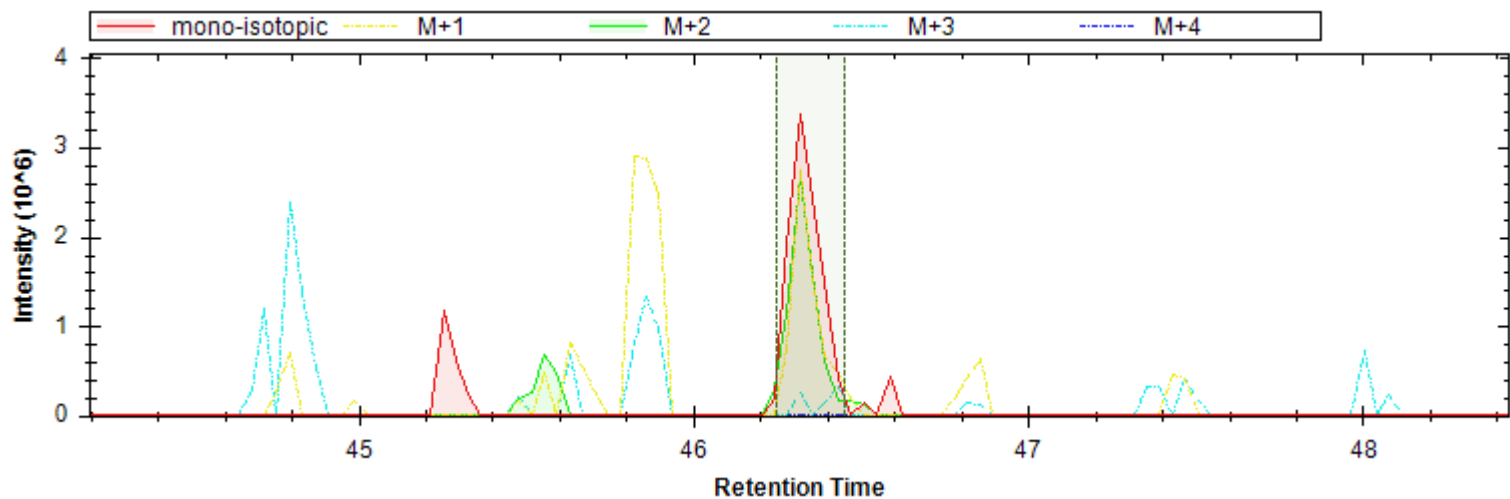

Fig4_MP-DIA-barrel-cortex-p54-1_MHRM.htrms

- | | | |
|------------------------------|------------------------------|----------------------------|
| [y14++ -H3PO4] - 703.909 m/z | [y13++ -H3PO4] - 668.391 m/z | [b6+ -H3PO4] - 608.388 m/z |
| [y9+] - 898.499 m/z | [b10++ -H3PO4] - 509.314 m/z | [y5+] - 489.267 m/z |
| [y6+] - 576.299 m/z | [y12++ -H3PO4] - 618.857 m/z | [y14++] - 752.898 m/z |
| [y8+] - 801.447 m/z | [y13++] - 717.379 m/z | [b10++] - 558.302 m/z |
| [y12++] - 667.845 m/z | [b6+] - 706.365 m/z | [y8++] - 401.227 m/z |
| [y9++] - 449.753 m/z | [y5+ -H2O] - 471.256 m/z | [y9+ -H2O] - 880.489 m/z |
| [y11++] - 618.311 m/z | [y3+] - 305.182 m/z | [y4+] - 392.214 m/z |
| [b5+] - 525.351 m/z | [y13++ -H2O] - 708.374 m/z | |