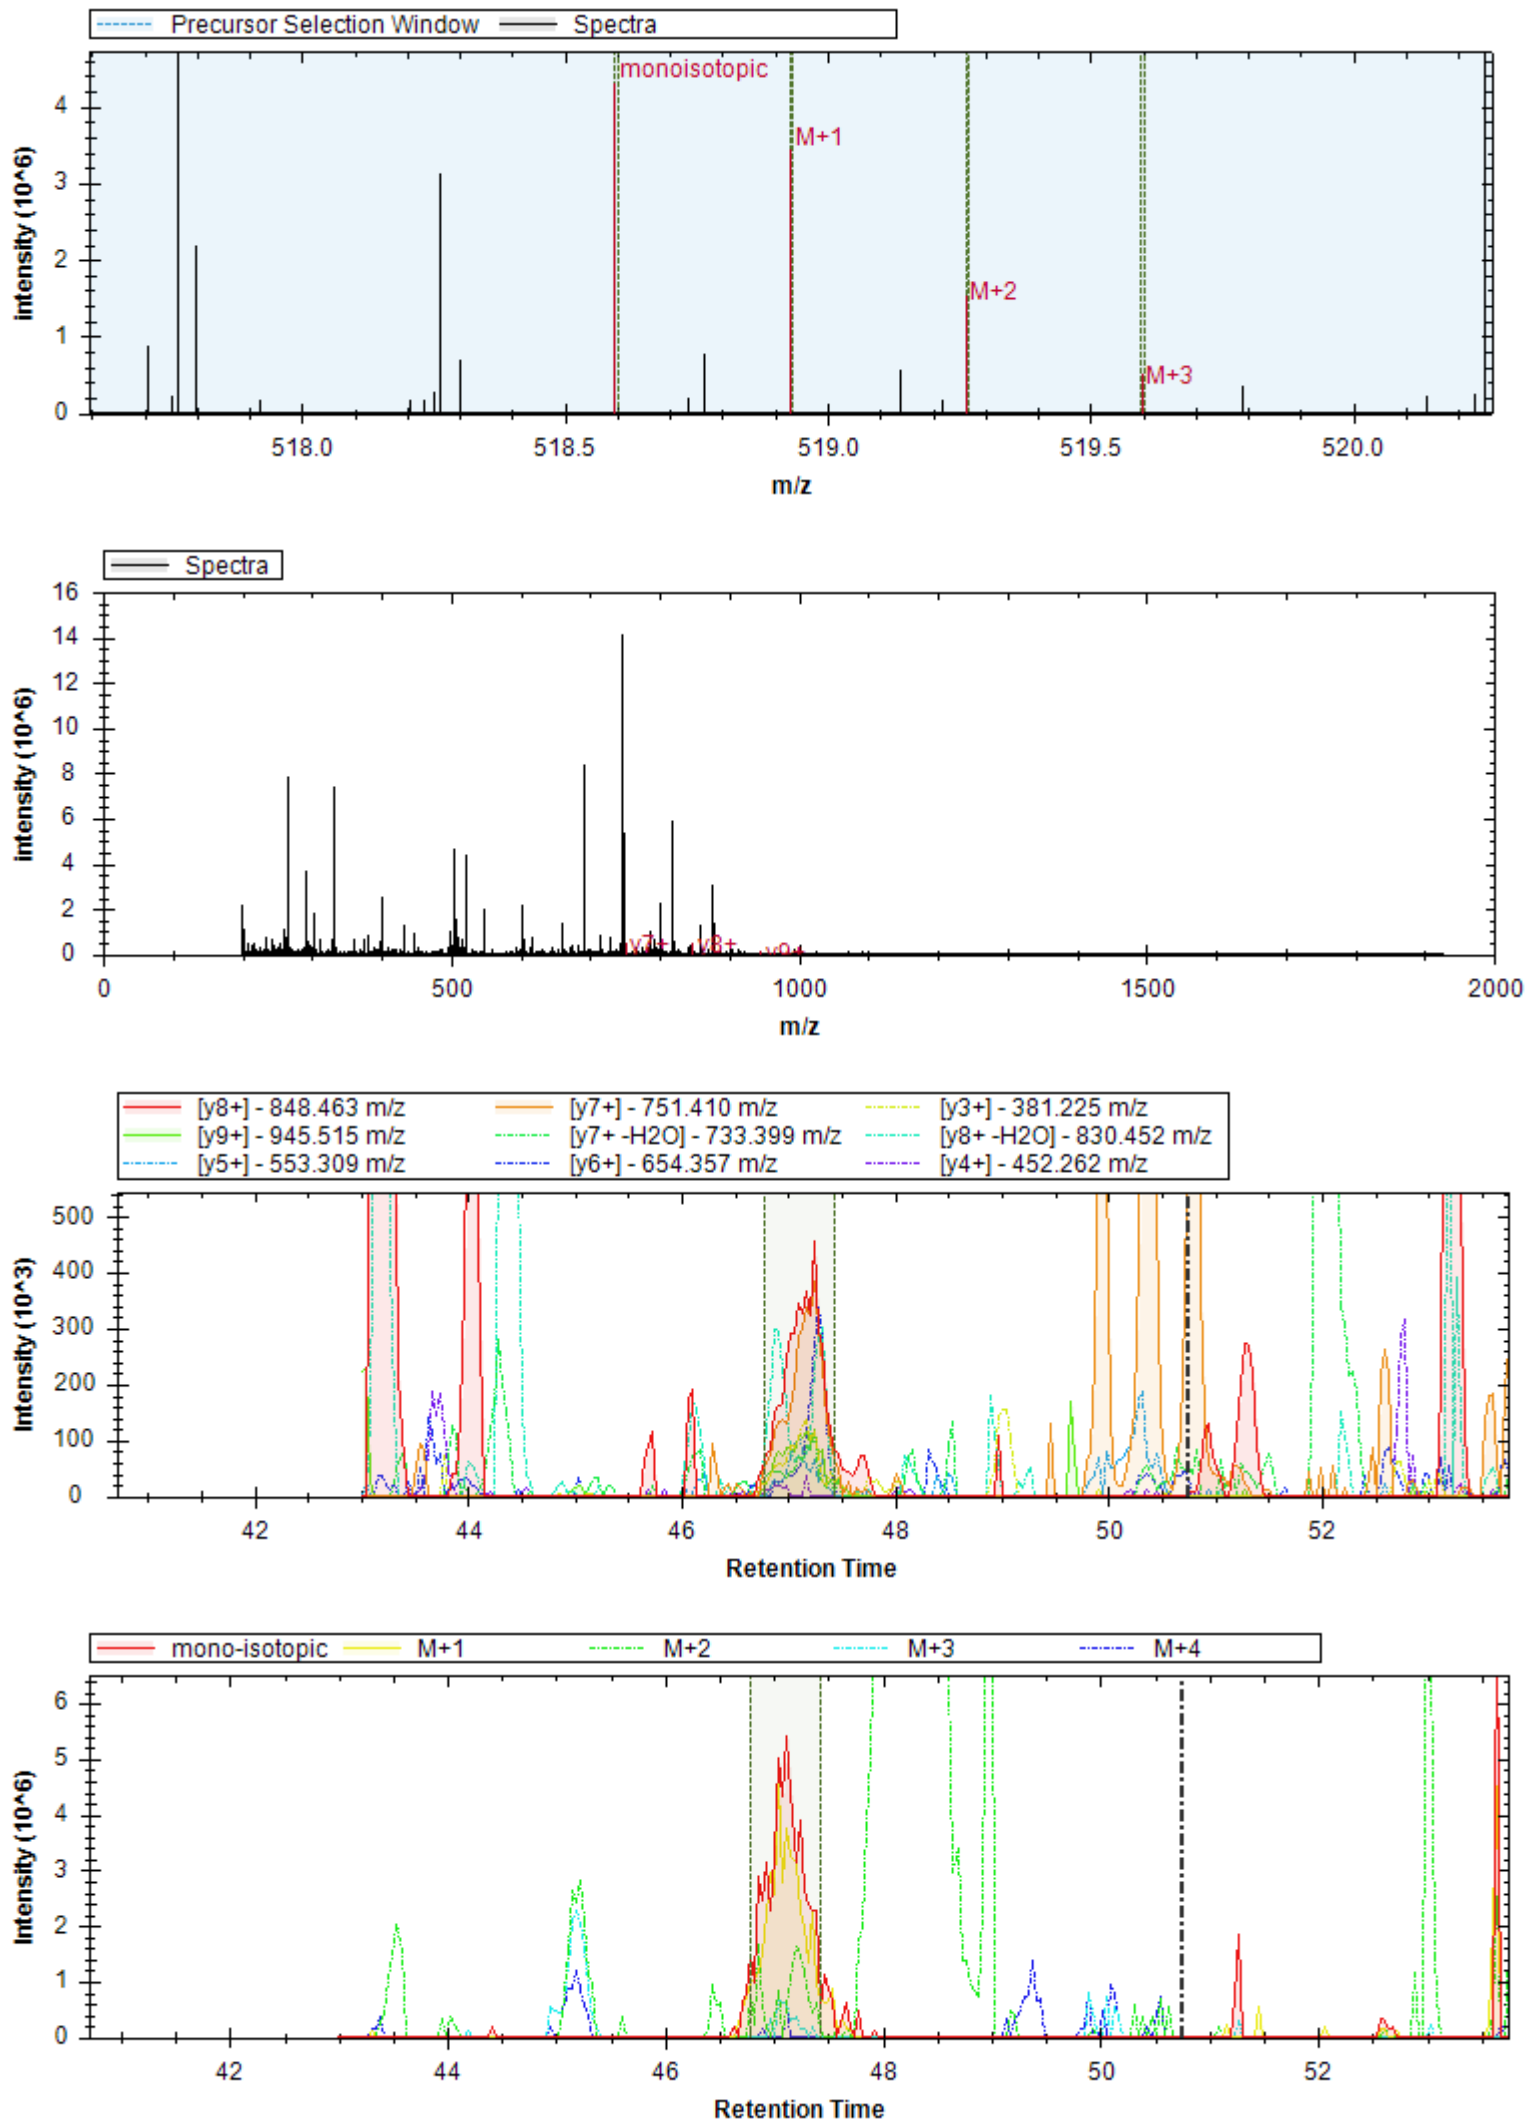

- | | | |
|----------------------------|----------------------------|------------------------------|
| [b14+] - 1310.634 m/z | [y3+] - 331.198 m/z | [b16+ -H3PO4] - 1466.687 m/z |
| [b13+] - 1239.596 m/z | [b7+] - 715.337 m/z | [b12+] - 1140.528 m/z |
| [y6+] - 656.265 m/z | [b15+] - 1397.666 m/z | [y12+ -H2O] - 1260.314 m/z |
| [b10+] - 998.454 m/z | [y12+] - 1180.525 m/z | [y4+] - 498.196 m/z |
| [y17++] - 854.899 m/z | [b16+ -H2O] - 1644.453 m/z | [b11+] - 1069.491 m/z |
| [y4+ -H3PO4] - 400.219 m/z | [b15+ -H2O] - 1379.655 m/z | [y5+ -H3PO4] - 487.251 m/z |
| [y9+] - 897.408 m/z | [y4+ -NH3] - 578.969 m/z | [y3+ -H2O] - 313.187 m/z |
| [y5+] - 585.228 m/z | [y6+ -H3PO4] - 558.288 m/z | [b16+ -NH3] - 1645.437 m/z |
| [y8+] - 826.371 m/z | | |