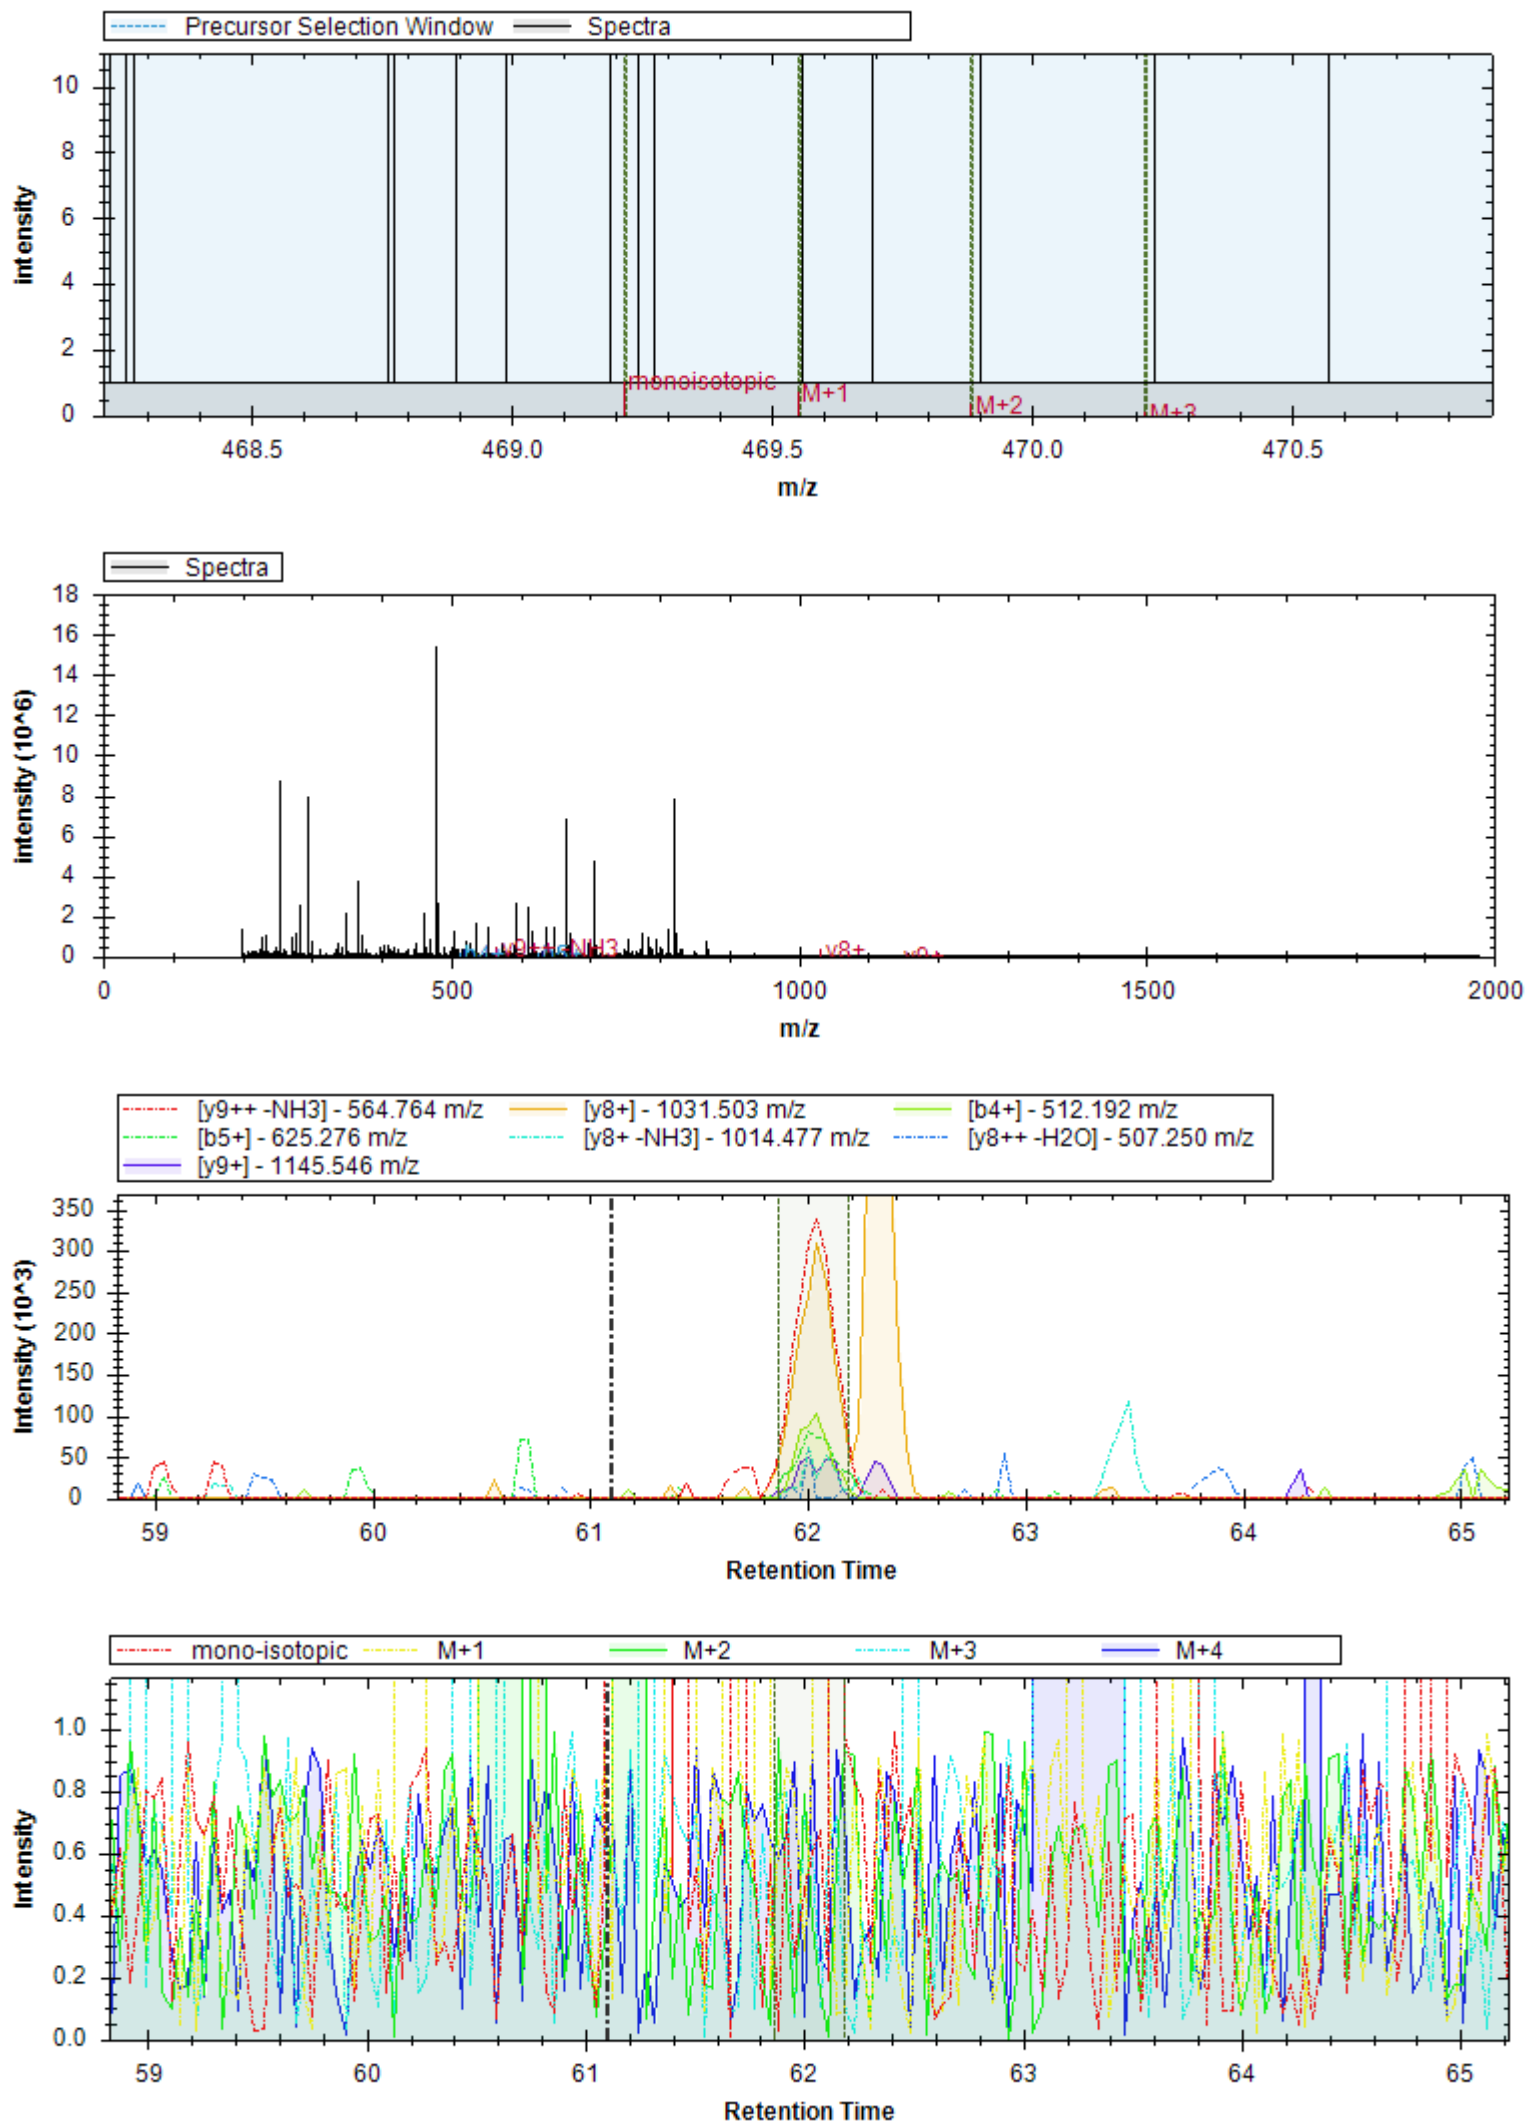

[b12+] - 1248.622 m/z	[y11+ -H3PO4] - 1140.601 m/z	[y12++ -H3PO4] - 639.334 m/z
[b3+] - 352.162 m/z	[b12+ -NH3] - 1231.595 m/z	[b6+] - 609.263 m/z
[y6+ -H3PO4] - 657.332 m/z	[y10+ -H3PO4] - 1083.579 m/z	[y8+ -H3PO4] - 883.500 m/z
[b7+] - 722.347 m/z	[y9+ -H3PO4] - 1012.542 m/z	[y12++] - 688.322 m/z
[y11+] - 1238.578 m/z	[y7+] - 868.392 m/z	[b12+ -H2O] - 1230.611 m/z
[b5+] - 480.220 m/z	[b8+] - 835.431 m/z	[b4+] - 409.183 m/z
[y6+] - 755.308 m/z	[b3+ -H2O] - 334.151 m/z	[b8+ -H2O] - 817.420 m/z