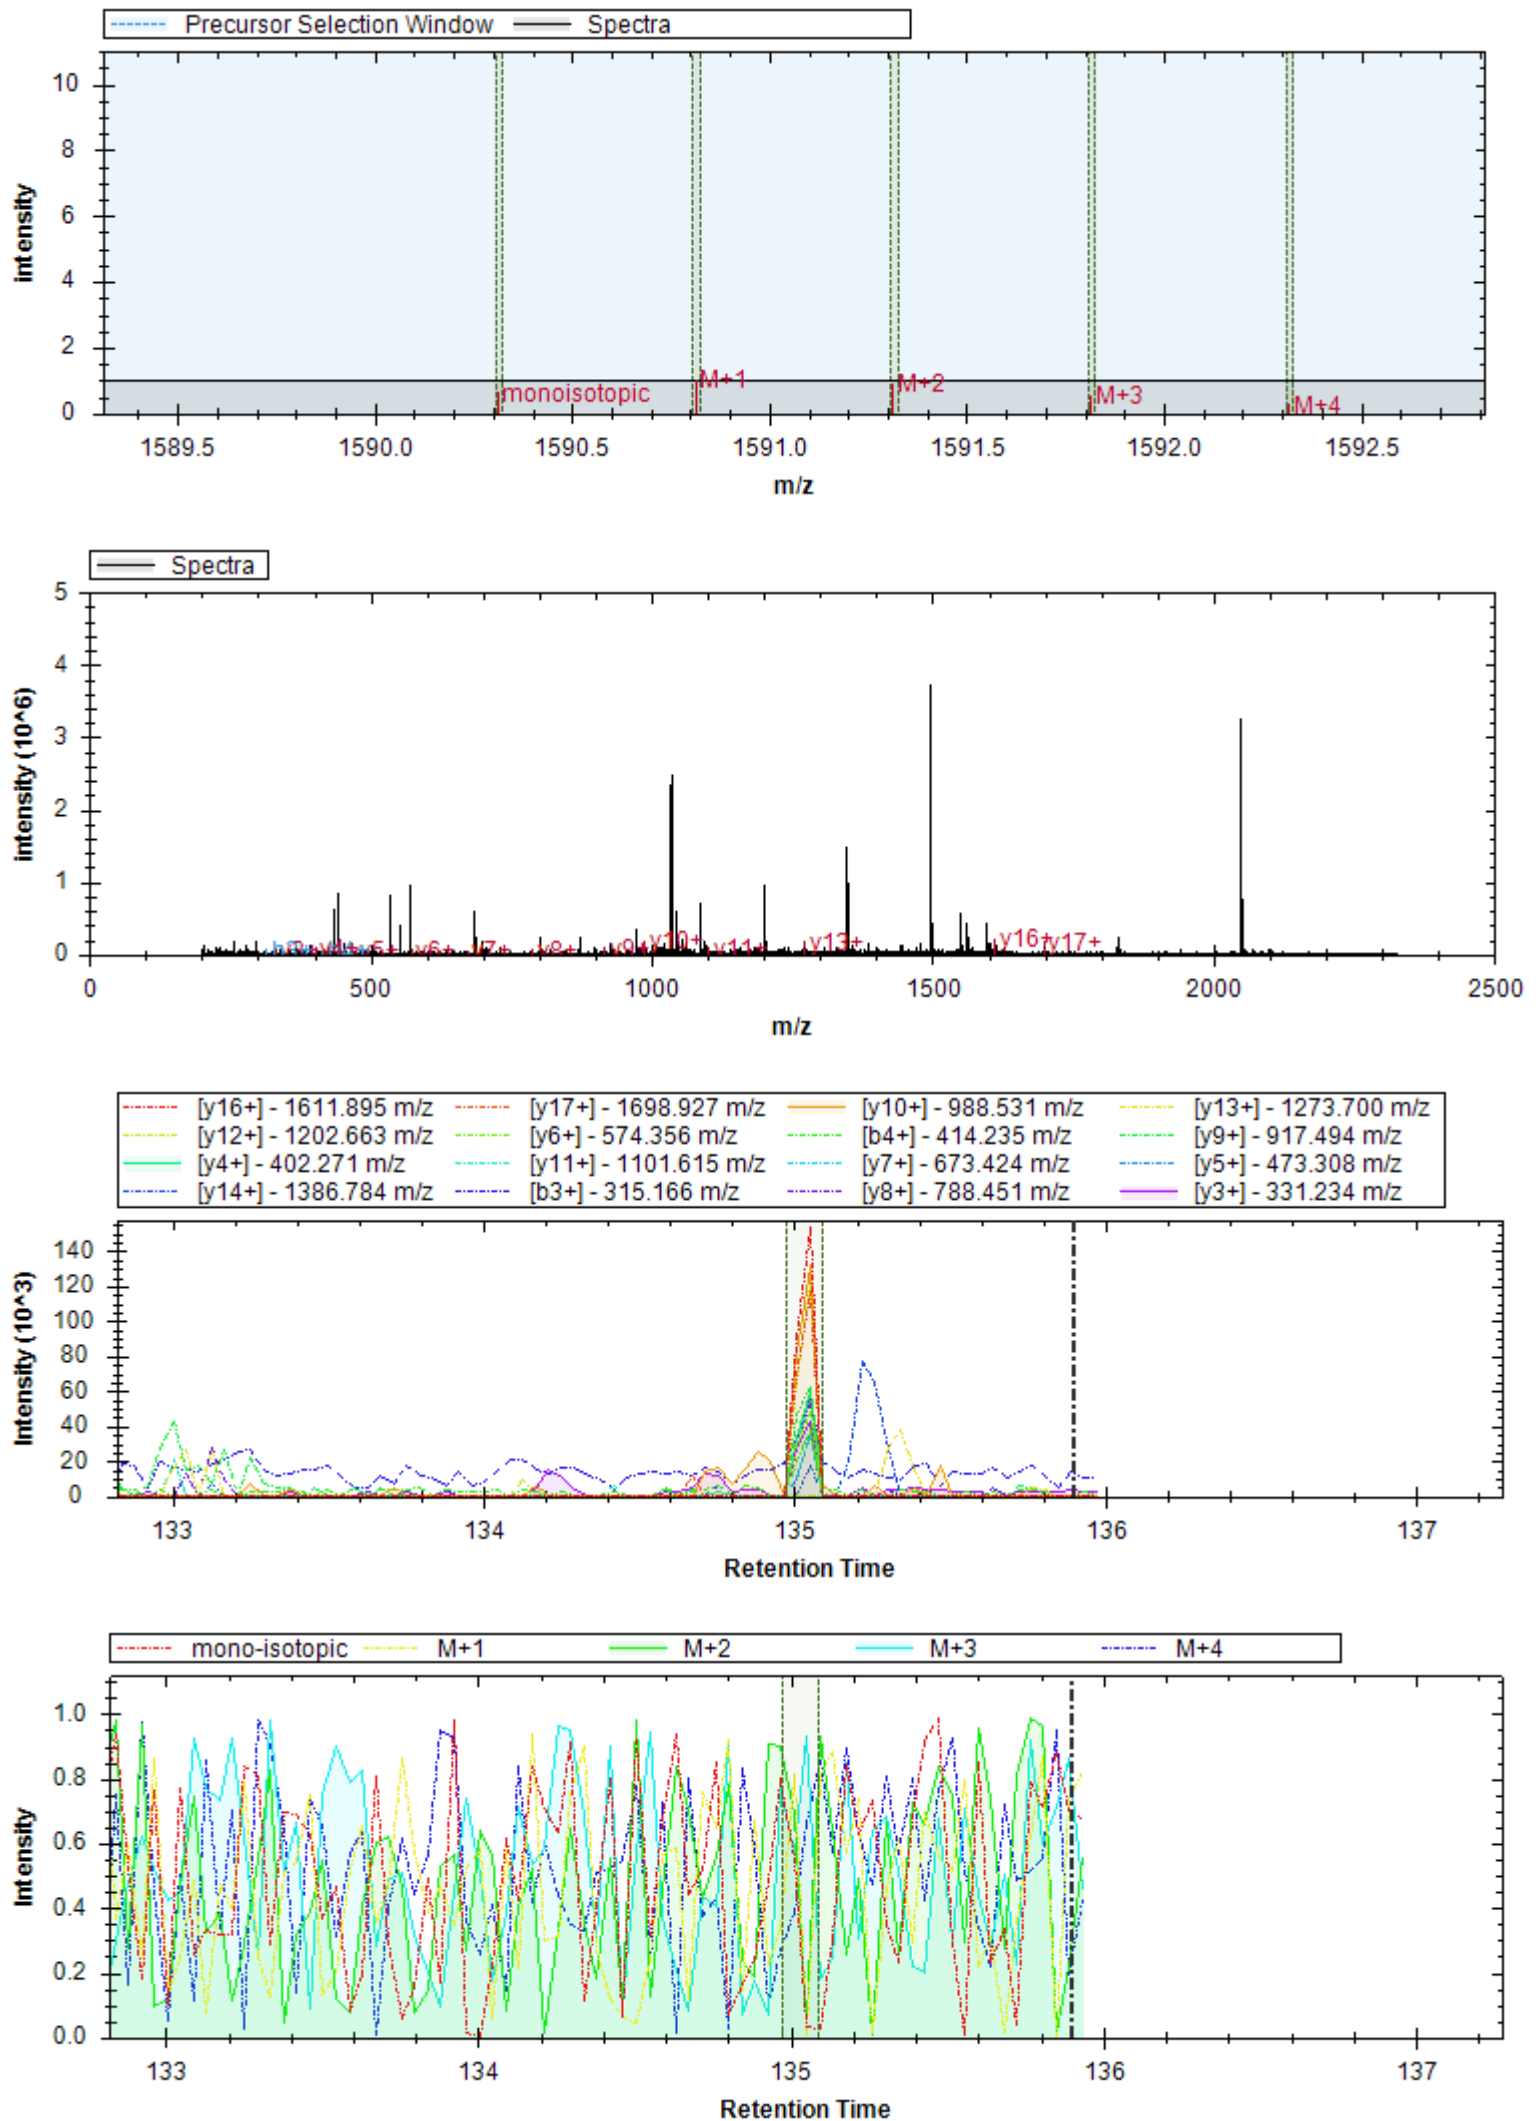

[y3+] - 369.225 m/z	[y13+] - 1329.532 m/z	[y10+] - 1058.415 m/z
[y9+] - 971.383 m/z	[y11+] - 1145.447 m/z	[y8+] - 884.351 m/z
[y10+ -H3PO4] - 960.438 m/z	[y13+ -H3PO4] - 1231.555 m/z	[y8+ -H3PO4] - 786.374 m/z
[y12+] - 1232.479 m/z	[y7+] - 797.319 m/z	[b5+] - 418.157 m/z
[b4+] - 361.135 m/z	[y14++] - 693.780 m/z	[y10+ -H2O] - 1138.204 m/z
[y16++] - 794.810 m/z		