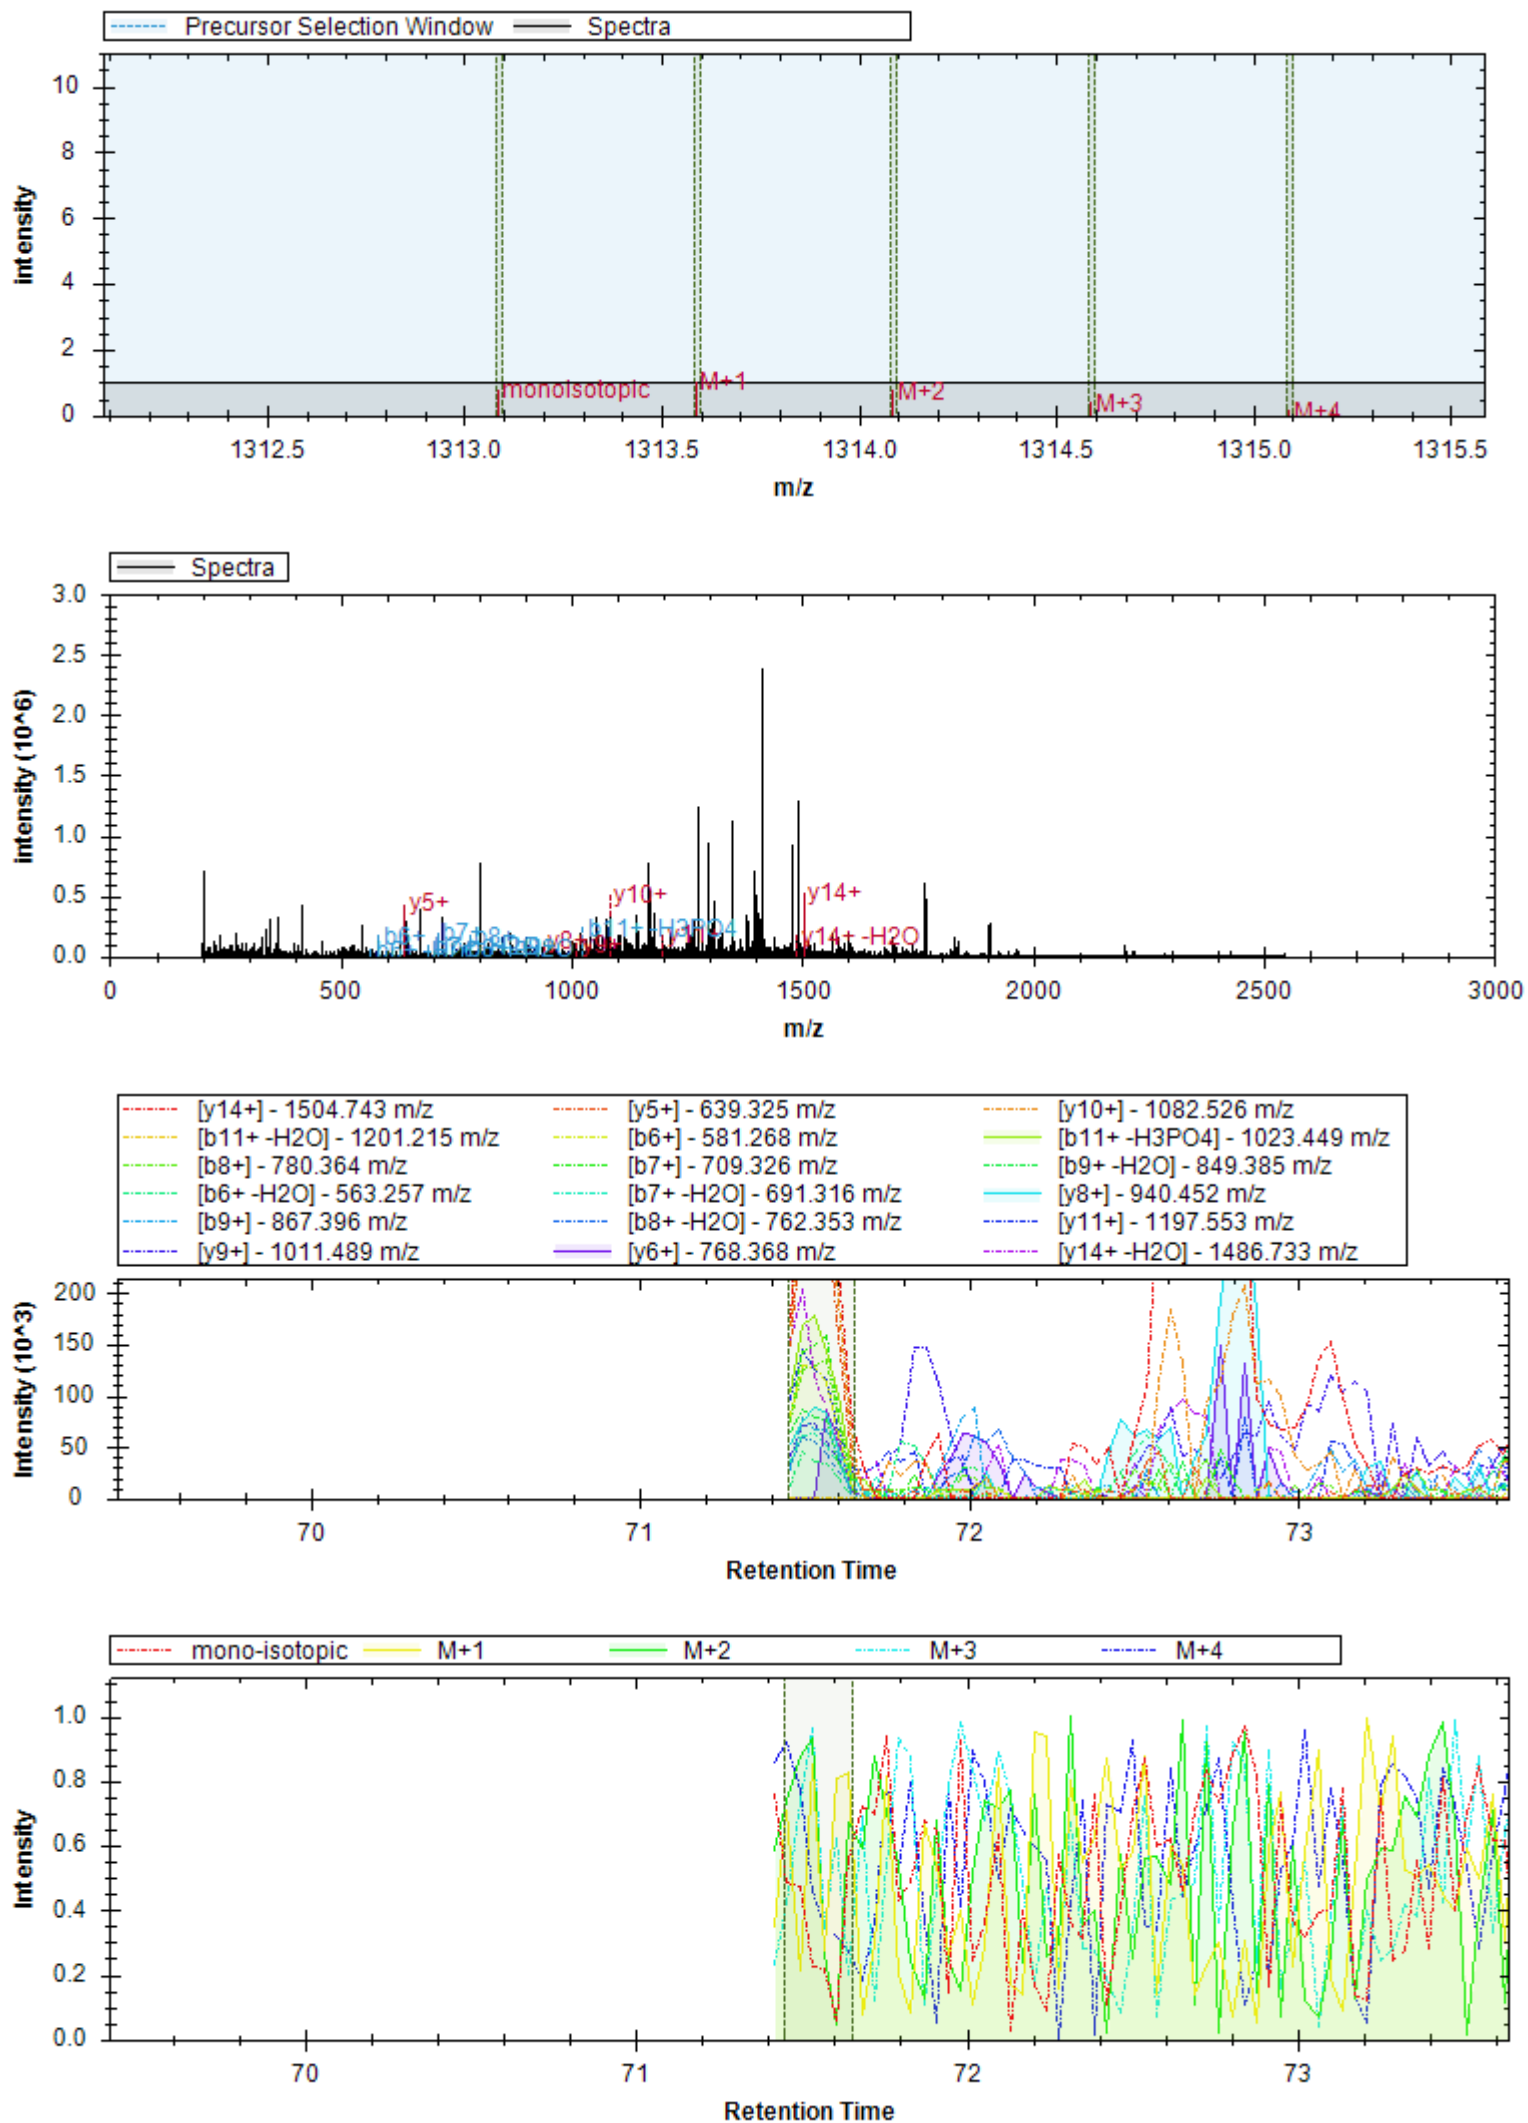

- | | | |
|----------------------------|----------------------------|------------------------------|
| [b14+] - 1310.634 m/z | [y3+] - 331.198 m/z | [b16+ -H3PO4] - 1466.687 m/z |
| [b13+] - 1239.596 m/z | [b7+] - 715.337 m/z | [b12+] - 1140.528 m/z |
| [y6+] - 656.265 m/z | [b15+] - 1397.666 m/z | [y12+ -H2O] - 1260.314 m/z |
| [b10+] - 998.454 m/z | [y12+] - 1180.525 m/z | [y4+] - 498.196 m/z |
| [y17++] - 854.899 m/z | [b16+ -H2O] - 1644.453 m/z | [b11+] - 1069.491 m/z |
| [y4+ -H3PO4] - 400.219 m/z | [b15+ -H2O] - 1379.655 m/z | [y5+ -H3PO4] - 487.251 m/z |
| [y9+] - 897.408 m/z | [y4+ -NH3] - 578.969 m/z | [y3+ -H2O] - 313.187 m/z |
| [y5+] - 585.228 m/z | [y6+ -H3PO4] - 558.288 m/z | [b16+ -NH3] - 1645.437 m/z |
| [y8+] - 826.371 m/z | | |