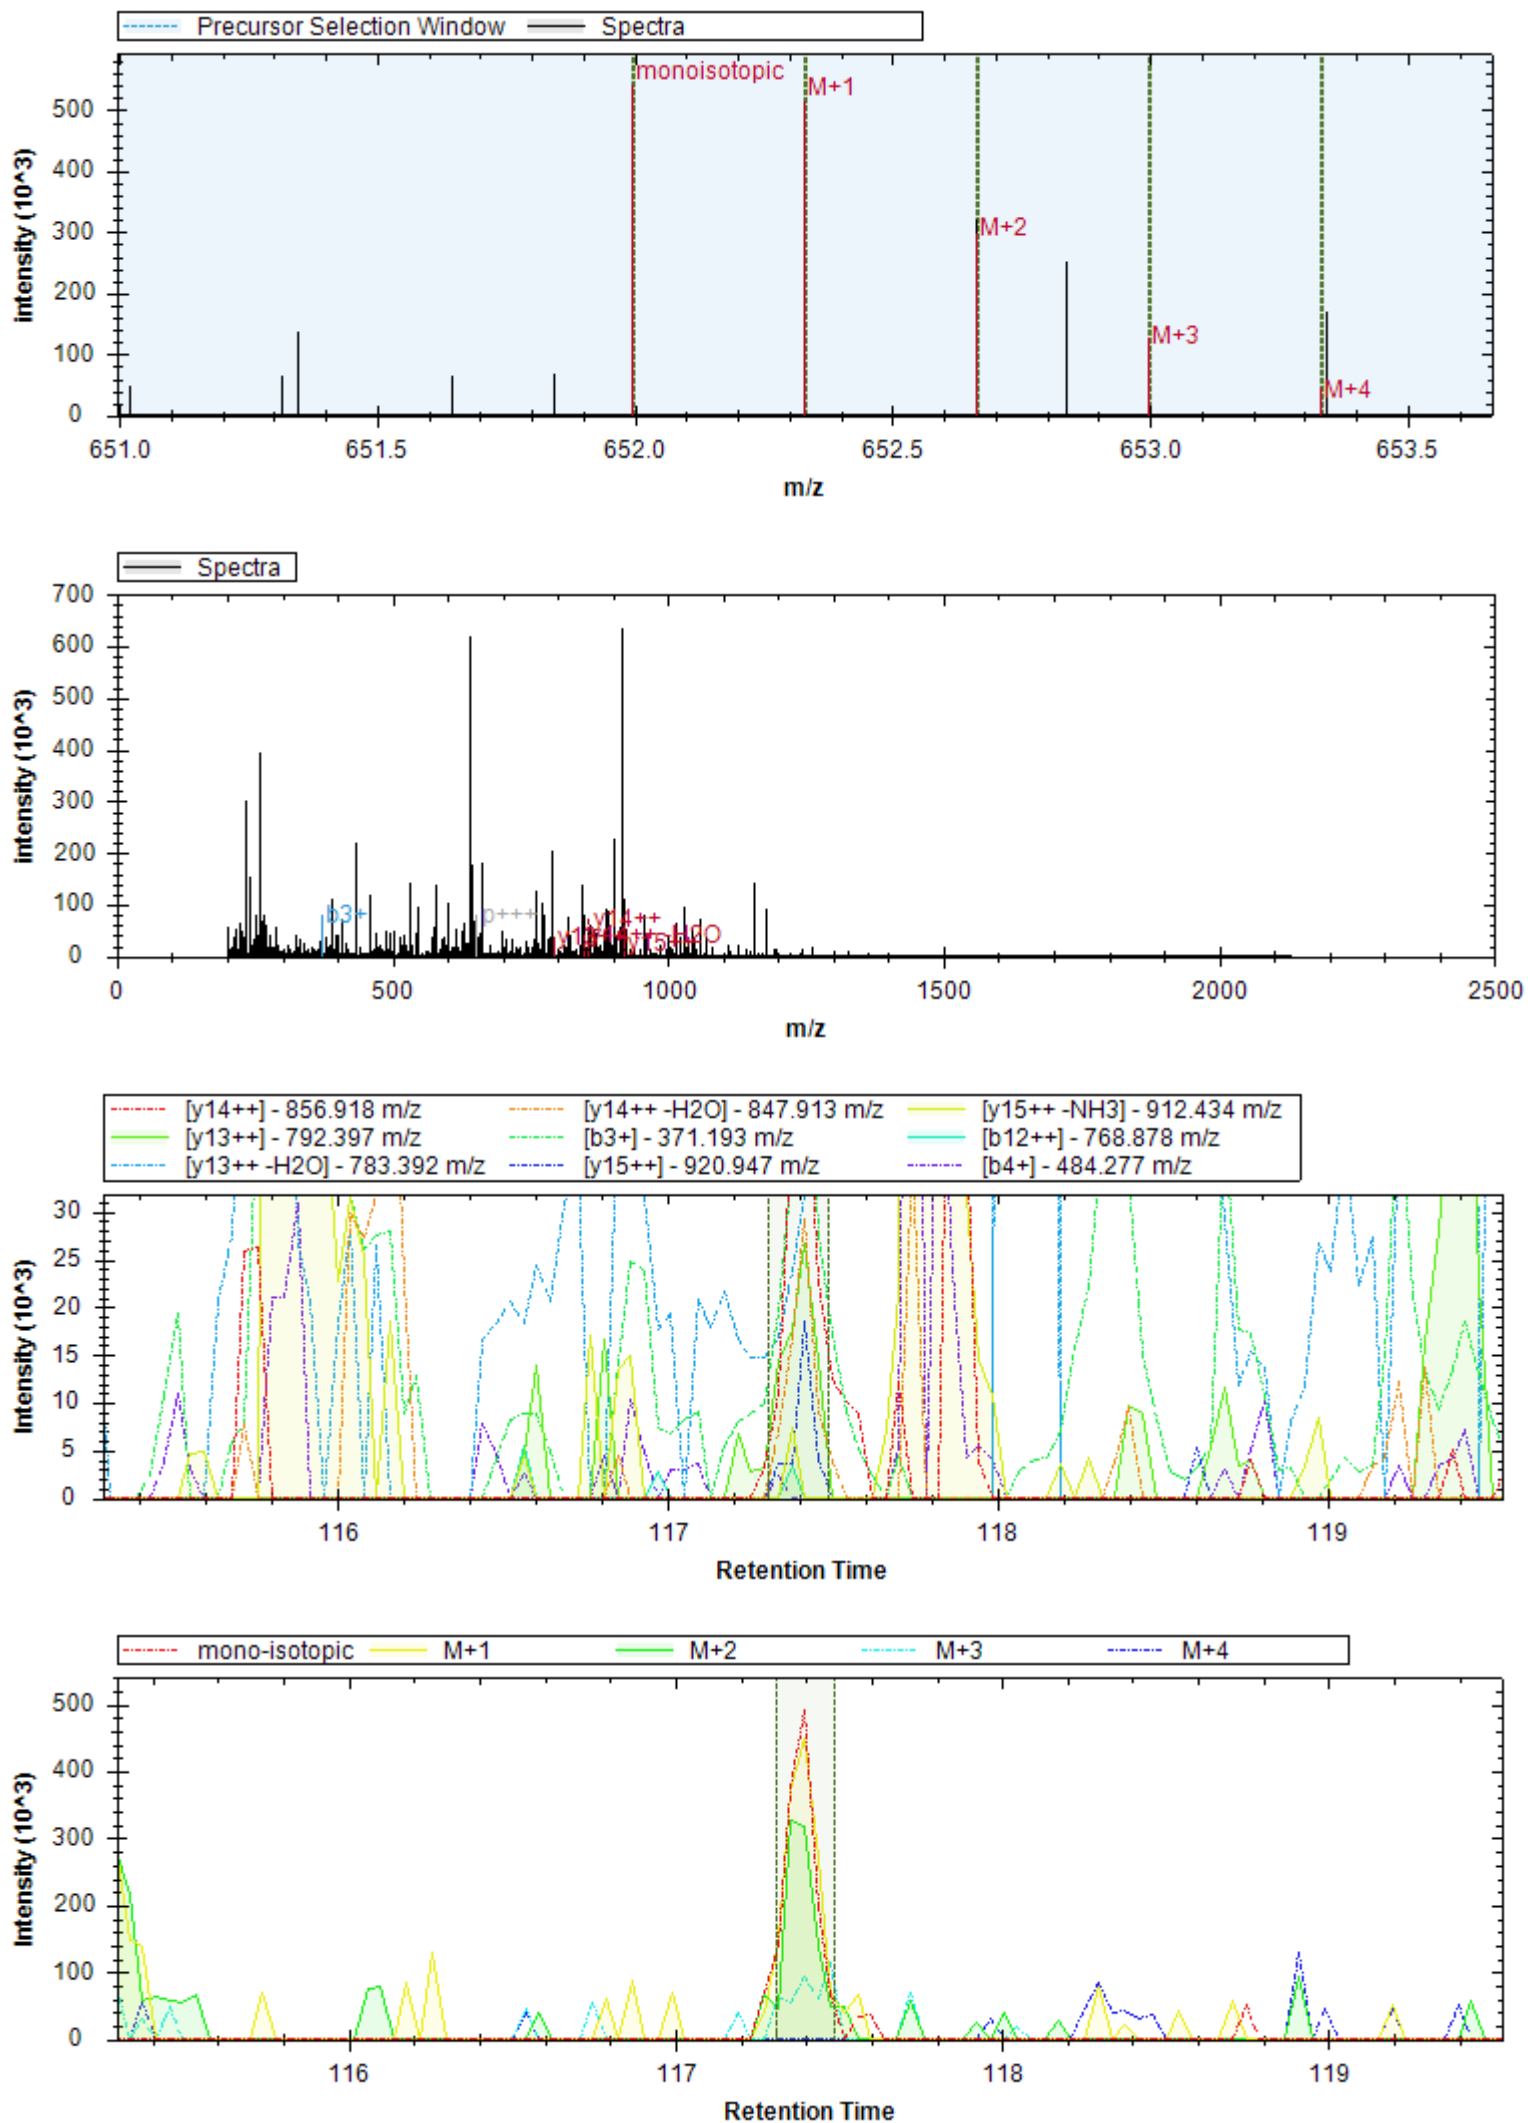

[y8+ -H3PO4] - 868.500 m/z	[b7+ -H3PO4] - 723.390 m/z	[y3+] - 345.213 m/z
[y8+] - 966.477 m/z	[y6+ -H3PO4] - 683.420 m/z	[y5+ -H3PO4] - 570.336 m/z
[y9++ -H3PO4] - 498.783 m/z	[b4+] - 385.183 m/z	[b6+] - 654.368 m/z
[y5+] - 668.313 m/z	[b9+ -H3PO4] - 921.490 m/z	[y8+ -H2O] - 948.466 m/z
[y7+ -H3PO4] - 811.479 m/z	[b9+ -NH3] - 1100.240 m/z	[y4+ -H3PO4] - 414.235 m/z