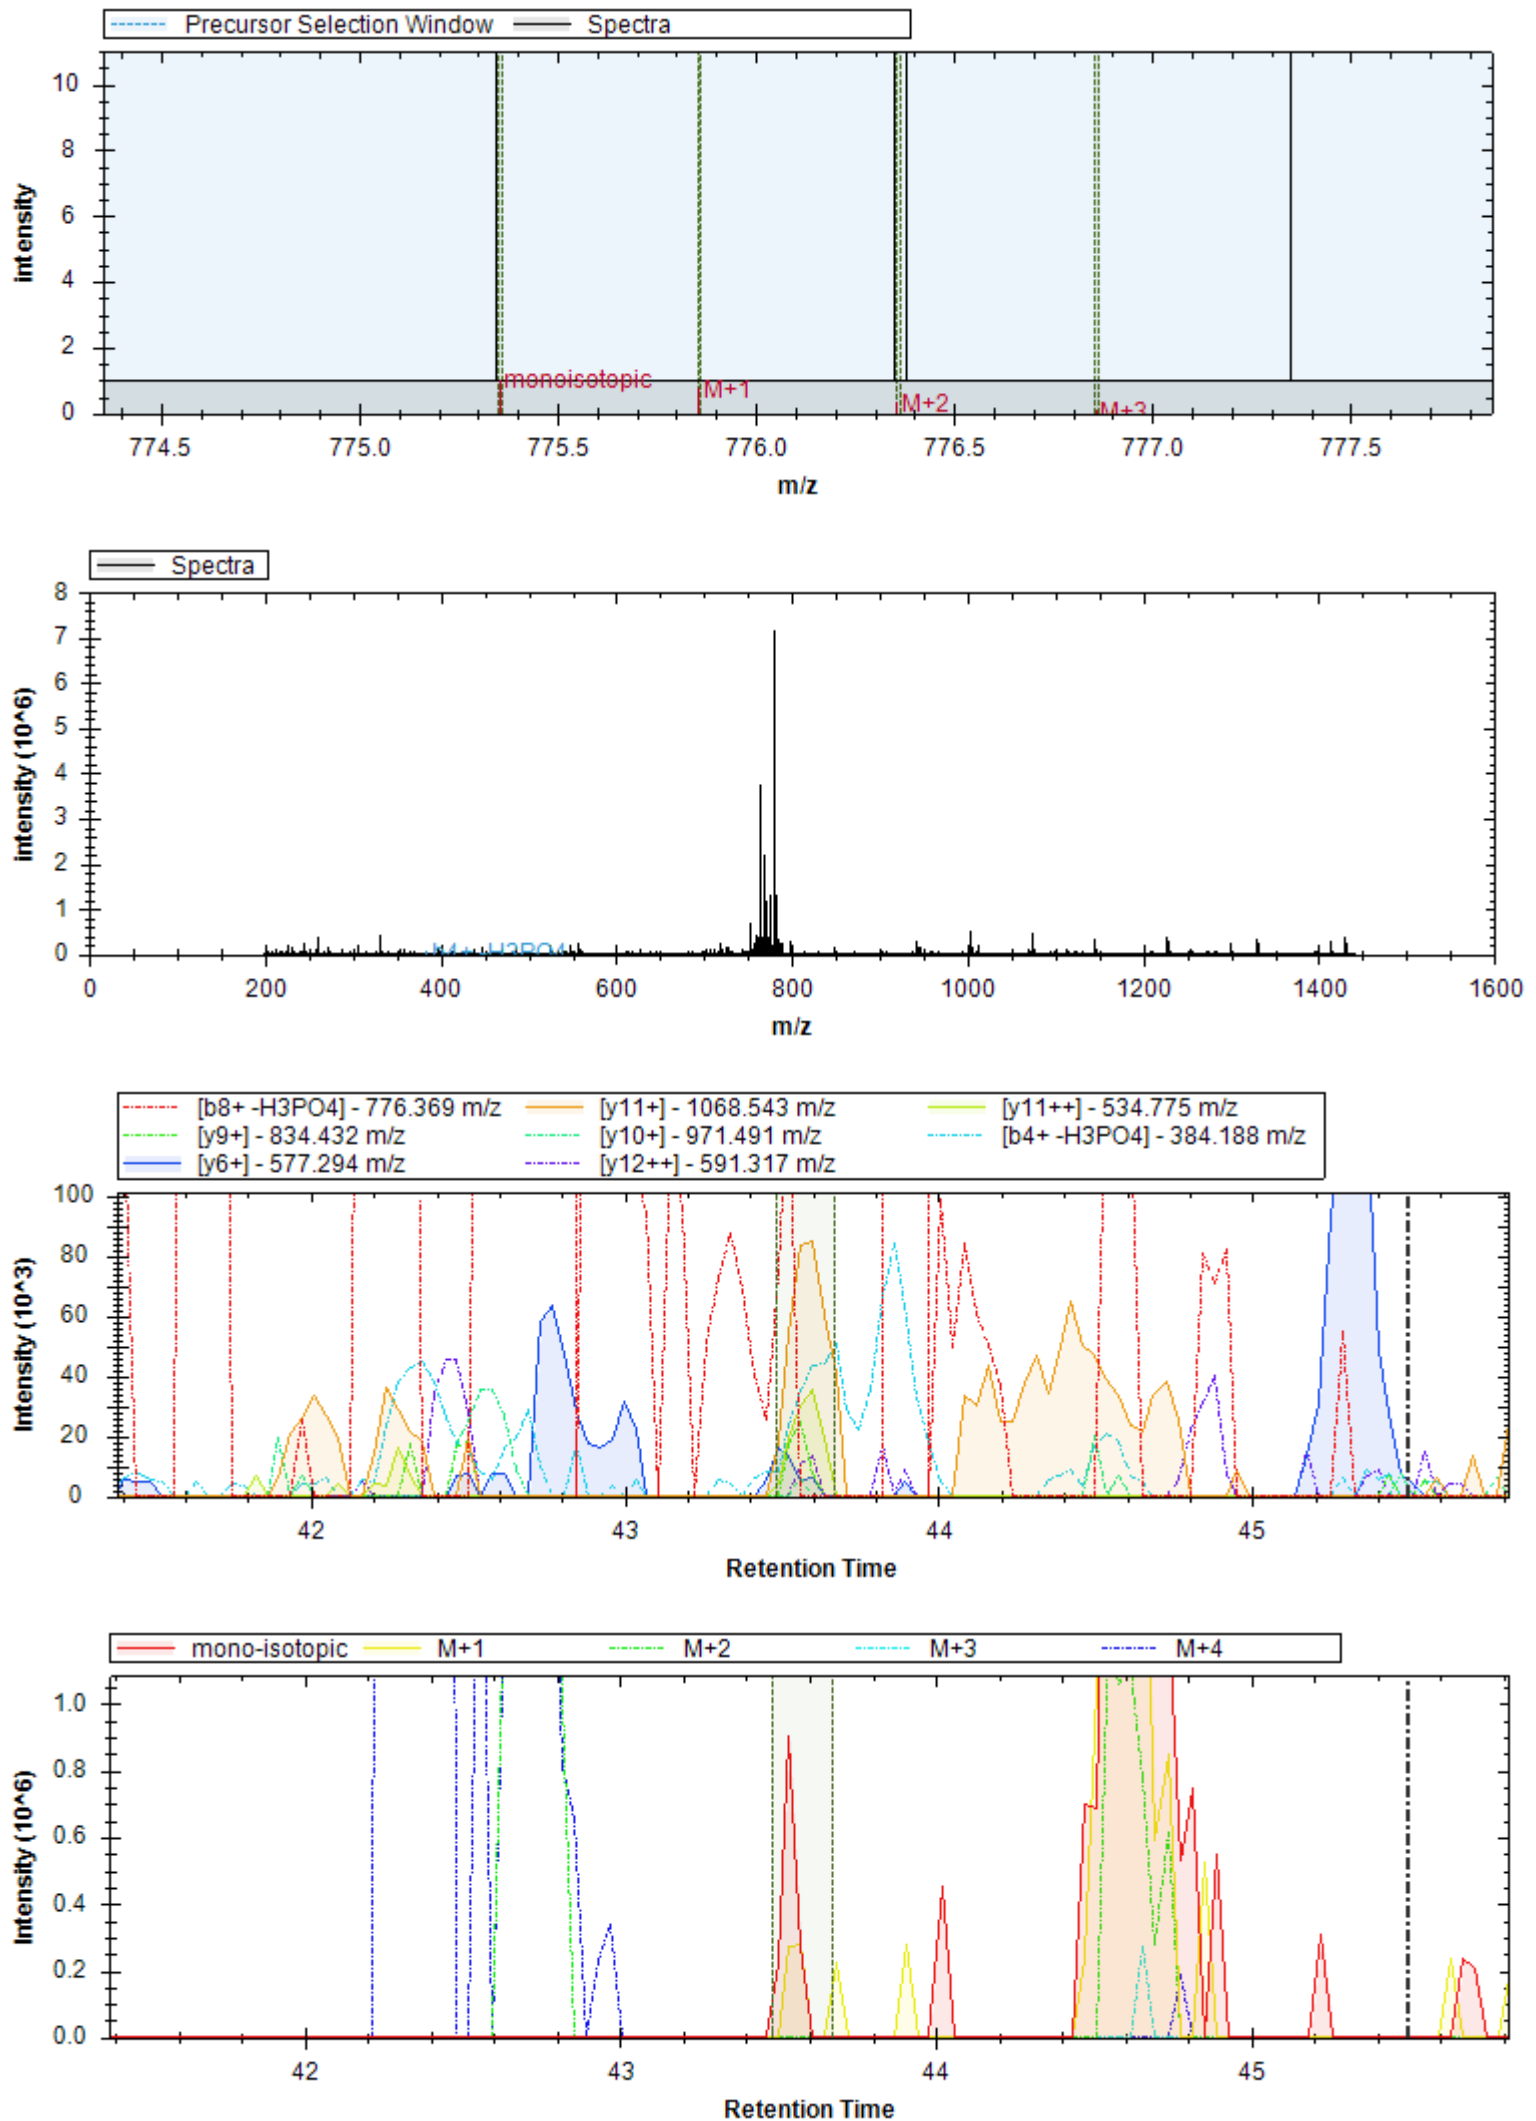

[y9+] - 873.431 m/z	[b7+] - 653.325 m/z	[b11+] - 1039.505 m/z
[b3+] - 315.130 m/z	[b8+] - 376.701 m/z	[y7+] - 705.341 m/z
[b4+] - 414.198 m/z	[b11+] - 520.256 m/z	[b7+ -H2O] - 635.315 m/z
[b8+] - 752.394 m/z	[b4+ -H2O] - 396.188 m/z	[y8+] - 776.379 m/z
[y4+] - 390.235 m/z	[y11+] - 1155.493 m/z	[y9+] - 437.219 m/z
[b12+] - 1110.543 m/z	[y6+] - 634.304 m/z	[b7+ -NH3] - 636.299 m/z
[y12+] - 1226.530 m/z	[b5+] - 511.251 m/z	[b11+ -NH3] - 1022.479 m/z
[b4+ -NH3] - 397.172 m/z	[b13+] - 1181.580 m/z	[b8+ -NH3] - 735.367 m/z
[y5+] - 505.262 m/z		