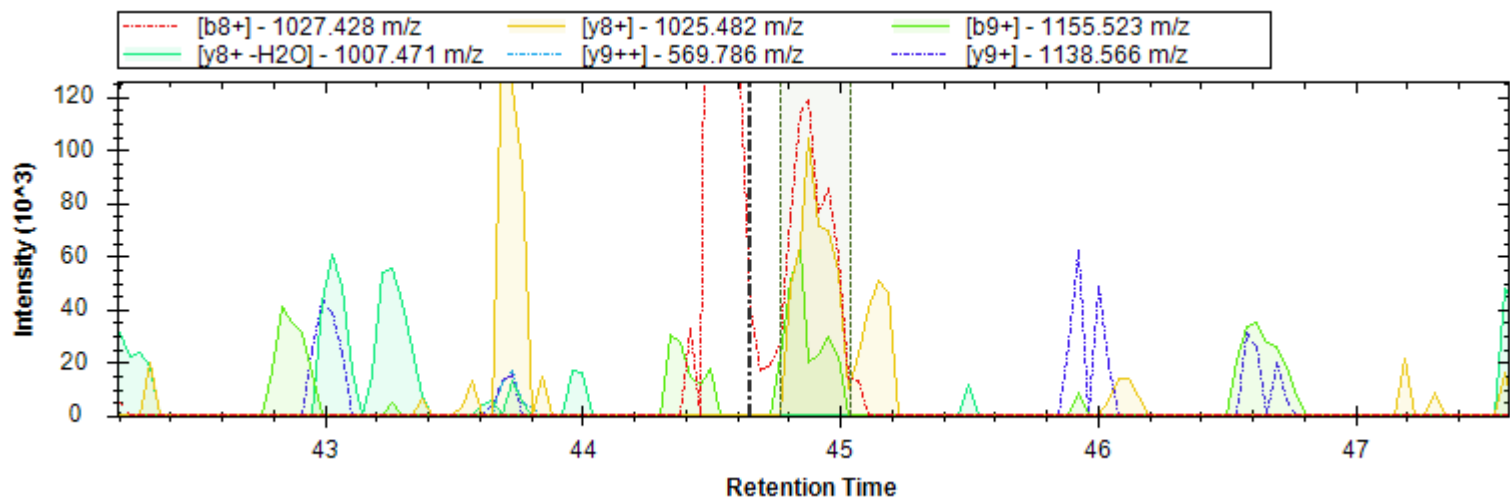

- | | | |
|-------------------------------|------------------------------|-------------------------------|
| [y20+++ -H3PO4] - 688.005 m/z | [y5+] - 583.295 m/z | [y21+++ -H3PO4] - 717.016 m/z |
| [y6+] - 720.354 m/z | [y4+] - 446.236 m/z | [y8++] - 458.741 m/z |
| [y18++ -H3PO4] - 914.454 m/z | [y19+++] - 666.309 m/z | [y18+++] - 642.630 m/z |
| [y19++ -H3PO4] - 949.972 m/z | [y15++ -H3PO4] - 779.382 m/z | [y7+] - 819.422 m/z |
| [y3+] - 375.199 m/z | [y20+++] - 720.664 m/z | [y15++] - 828.370 m/z |
| [y10+ -H3PO4] - 1042.518 m/z | [b17++] - 889.407 m/z | |