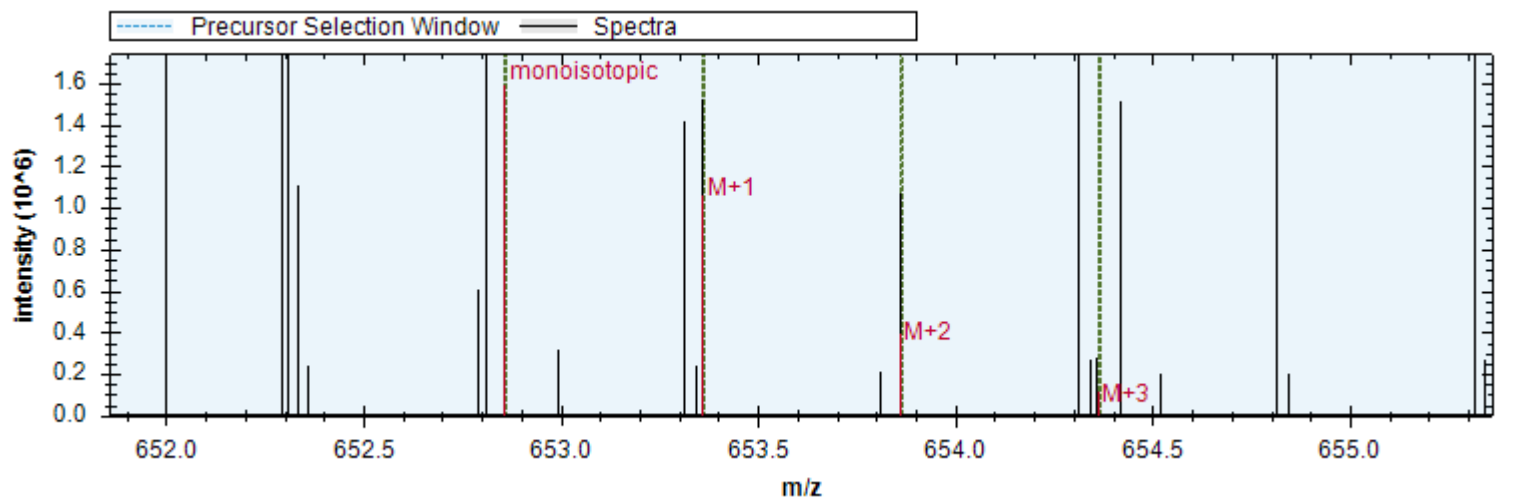

- | | | |
|-------------------------------|------------------------------|-------------------------------|
| [y20+++ -H3PO4] - 688.005 m/z | [y5+] - 583.295 m/z | [y21+++ -H3PO4] - 717.016 m/z |
| [y6+] - 720.354 m/z | [y4+] - 446.236 m/z | [y8++] - 458.741 m/z |
| [y18++ -H3PO4] - 914.454 m/z | [y19+++] - 666.309 m/z | [y18+++] - 642.630 m/z |
| [y19++ -H3PO4] - 949.972 m/z | [y15++ -H3PO4] - 779.382 m/z | [y7+] - 819.422 m/z |
| [y3+] - 375.199 m/z | [y20+++] - 720.664 m/z | [y15++] - 828.370 m/z |
| [y10+ -H3PO4] - 1042.518 m/z | [b17++] - 889.407 m/z | |