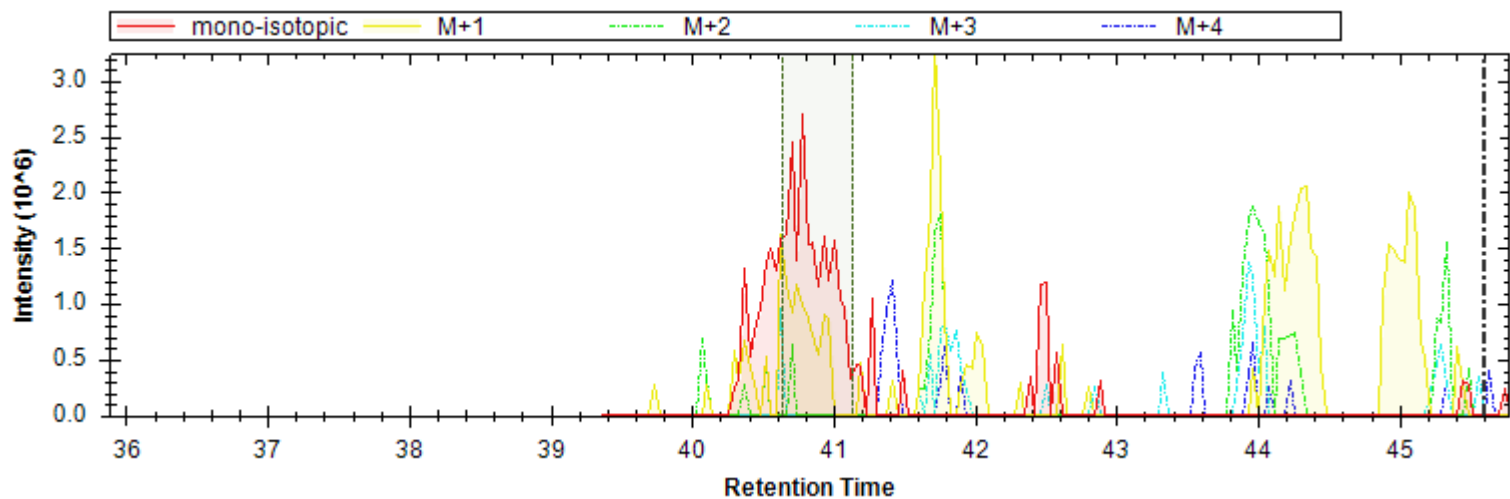

[y12++ -H3PO4] - 559.796 m/z	[y11+ -H3PO4] - 1021.531 m/z	[y11+] - 1119.508 m/z
[y12++] - 608.784 m/z	[y5+] - 579.254 m/z	[y5+ -H3PO4] - 481.277 m/z
[y9+] - 893.413 m/z	[y9+ -H3PO4] - 795.436 m/z	[y12++ -H2O] - 599.779 m/z
[y7+] - 751.339 m/z	[y8+] - 822.376 m/z	[y6+] - 650.291 m/z
[y8+ -H3PO4] - 724.399 m/z	[y7+ -H3PO4] - 653.362 m/z	[y10+ -H3PO4] - 924.479 m/z
[b5+ -NH3] - 492.209 m/z	[y6+ -H3PO4] - 552.314 m/z	[b3+] - 309.156 m/z
[y9+ -H2O] - 875.402 m/z	[y11+ -H2O] - 1199.298 m/z	[b5+] - 509.235 m/z
[y3+ -H3PO4] - 313.187 m/z	[b4+ -NH3] - 421.172 m/z