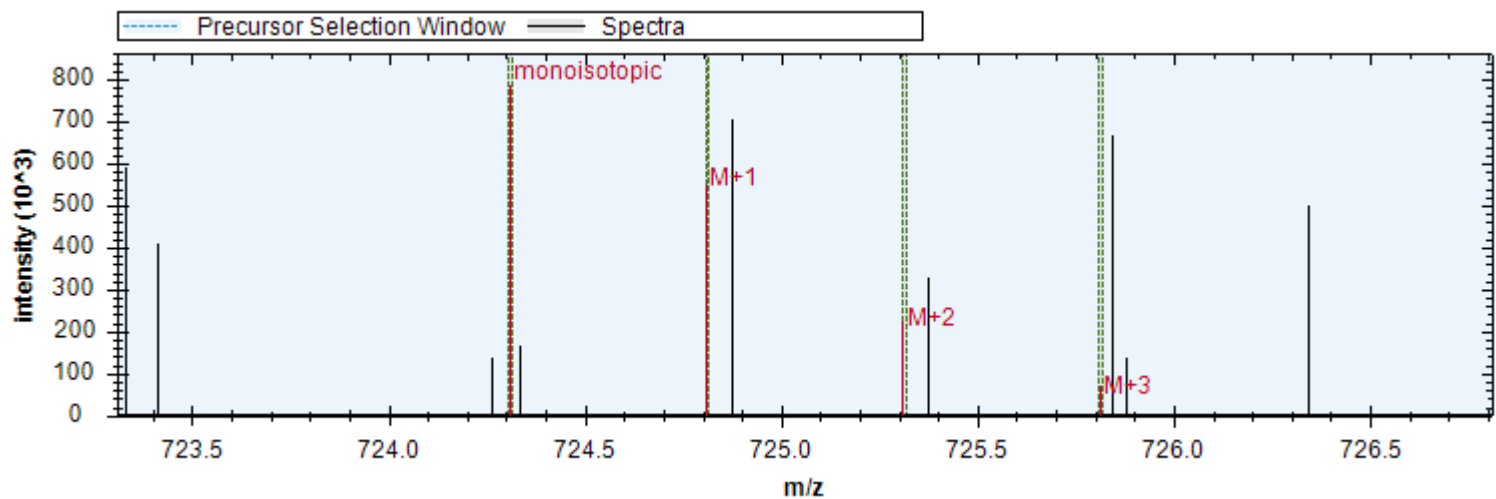

[y7+] - 671.347 m/z	[y10+ -H3PO4] - 894.443 m/z	[y4+] - 416.225 m/z
[y10+] - 992.420 m/z	[y10++] - 496.714 m/z	[b3+] - 308.124 m/z
[y11+ -H3PO4] - 981.475 m/z	[y12+ -H3PO4] - 1068.507 m/z	[y9+ -H3PO4] - 797.390 m/z
[y11++] - 540.230 m/z	[y11+] - 1079.452 m/z	[y7+ -H2O] - 653.337 m/z
[y8+ -H3PO4] - 740.369 m/z	[y12+] - 1166.484 m/z	[y10+ -H2O] - 1072.209 m/z
[b4+ -H2O] - 377.146 m/z	[y5+] - 517.273 m/z	[y10+ -NH3] - 975.393 m/z
[b4+] - 395.156 m/z		