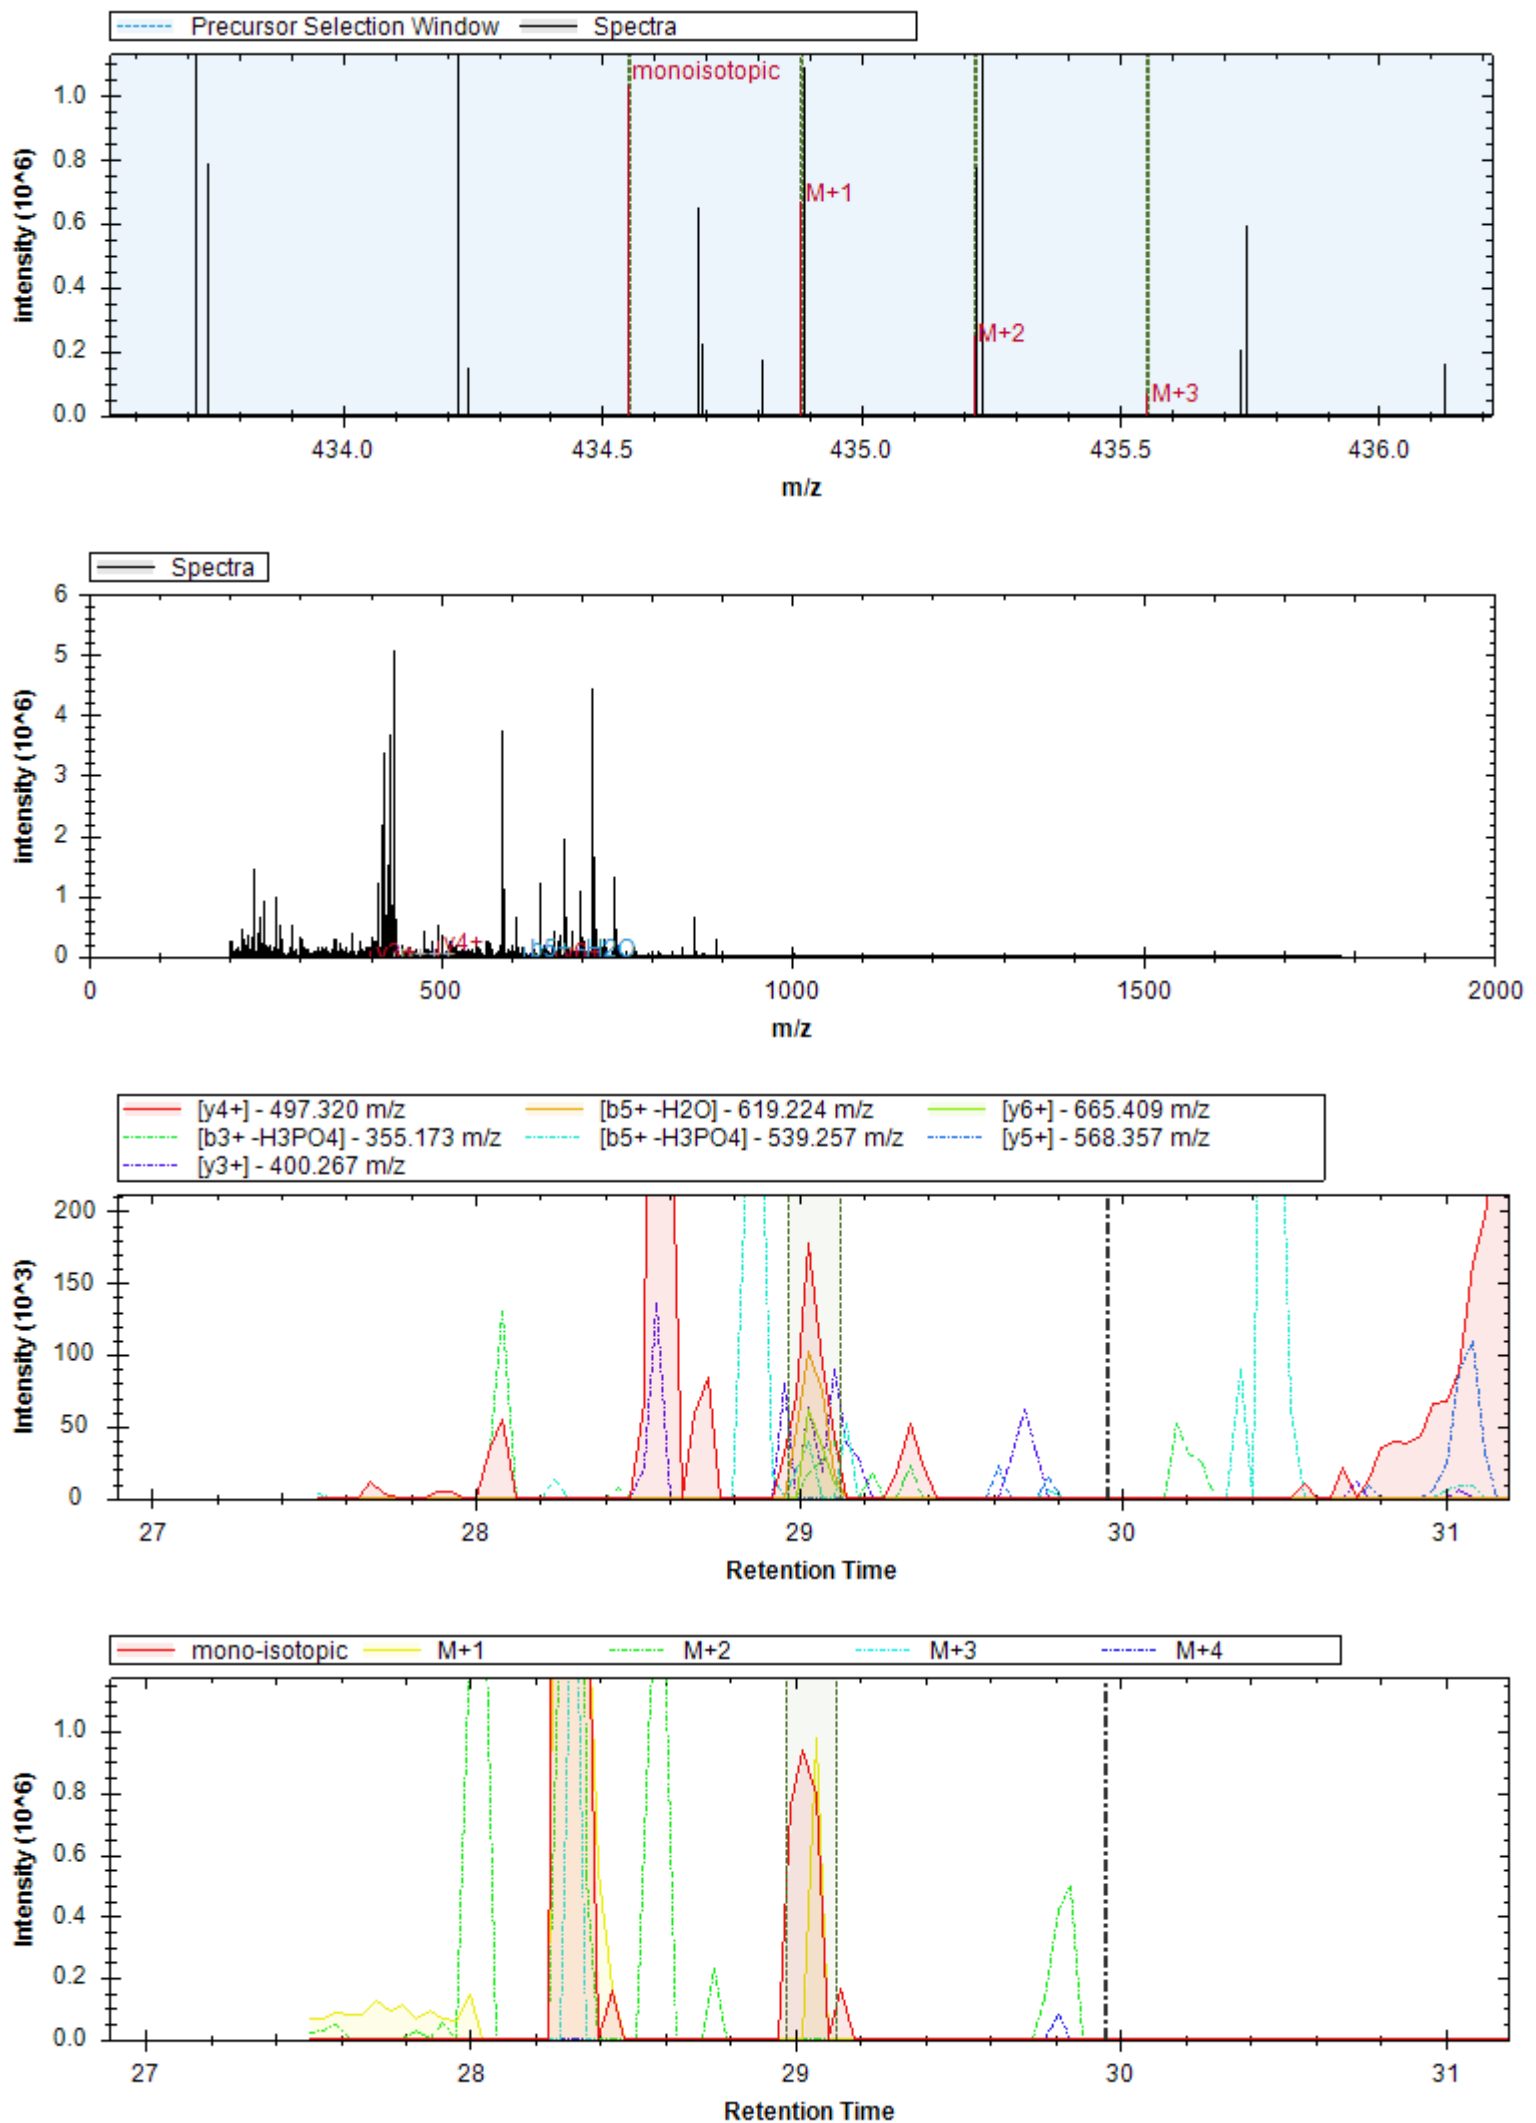

- | | | |
|----------------------------|----------------------------|------------------------------|
| [b14+] - 1310.634 m/z | [y3+] - 331.198 m/z | [b16+ -H3PO4] - 1466.687 m/z |
| [b13+] - 1239.596 m/z | [b7+] - 715.337 m/z | [b12+] - 1140.528 m/z |
| [y6+] - 656.265 m/z | [b15+] - 1397.666 m/z | [y12+ -H2O] - 1260.314 m/z |
| [b10+] - 998.454 m/z | [y12+] - 1180.525 m/z | [y4+] - 498.196 m/z |
| [y17++] - 854.899 m/z | [b16+ -H2O] - 1644.453 m/z | [b11+] - 1069.491 m/z |
| [y4+ -H3PO4] - 400.219 m/z | [b15+ -H2O] - 1379.655 m/z | [y5+ -H3PO4] - 487.251 m/z |
| [y9+] - 897.408 m/z | [y4+ -NH3] - 578.969 m/z | [y3+ -H2O] - 313.187 m/z |
| [y5+] - 585.228 m/z | [y6+ -H3PO4] - 558.288 m/z | [b16+ -NH3] - 1645.437 m/z |
| [y8+] - 826.371 m/z | | |