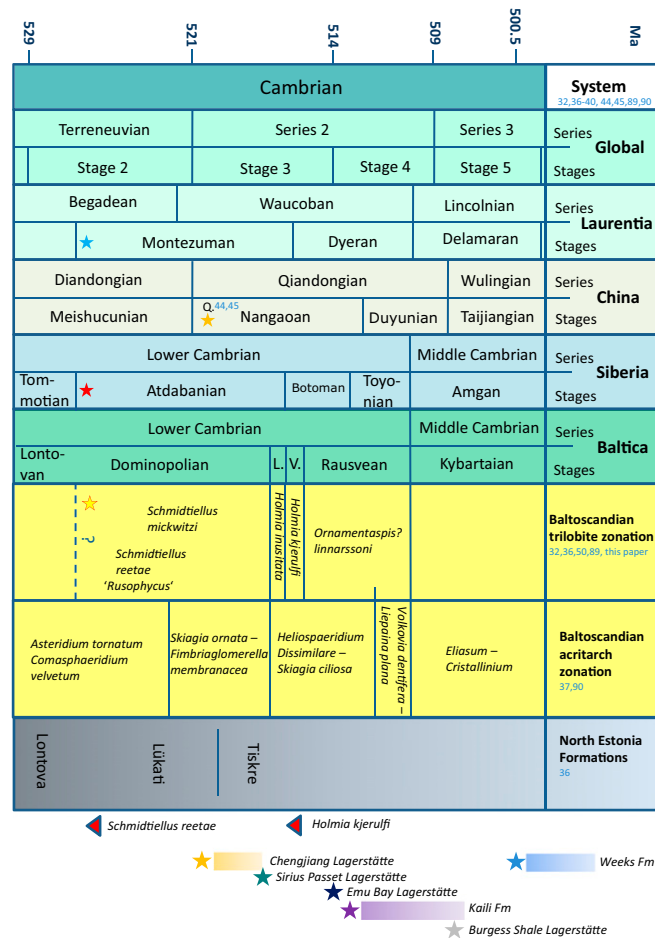

Supporting Information

Schoenemann et al. 10.1073/pnas.1716824114

Fig. S1. Stratigraphic assignment of *Schmidtellus reetae* Bergström, 1973 (25).