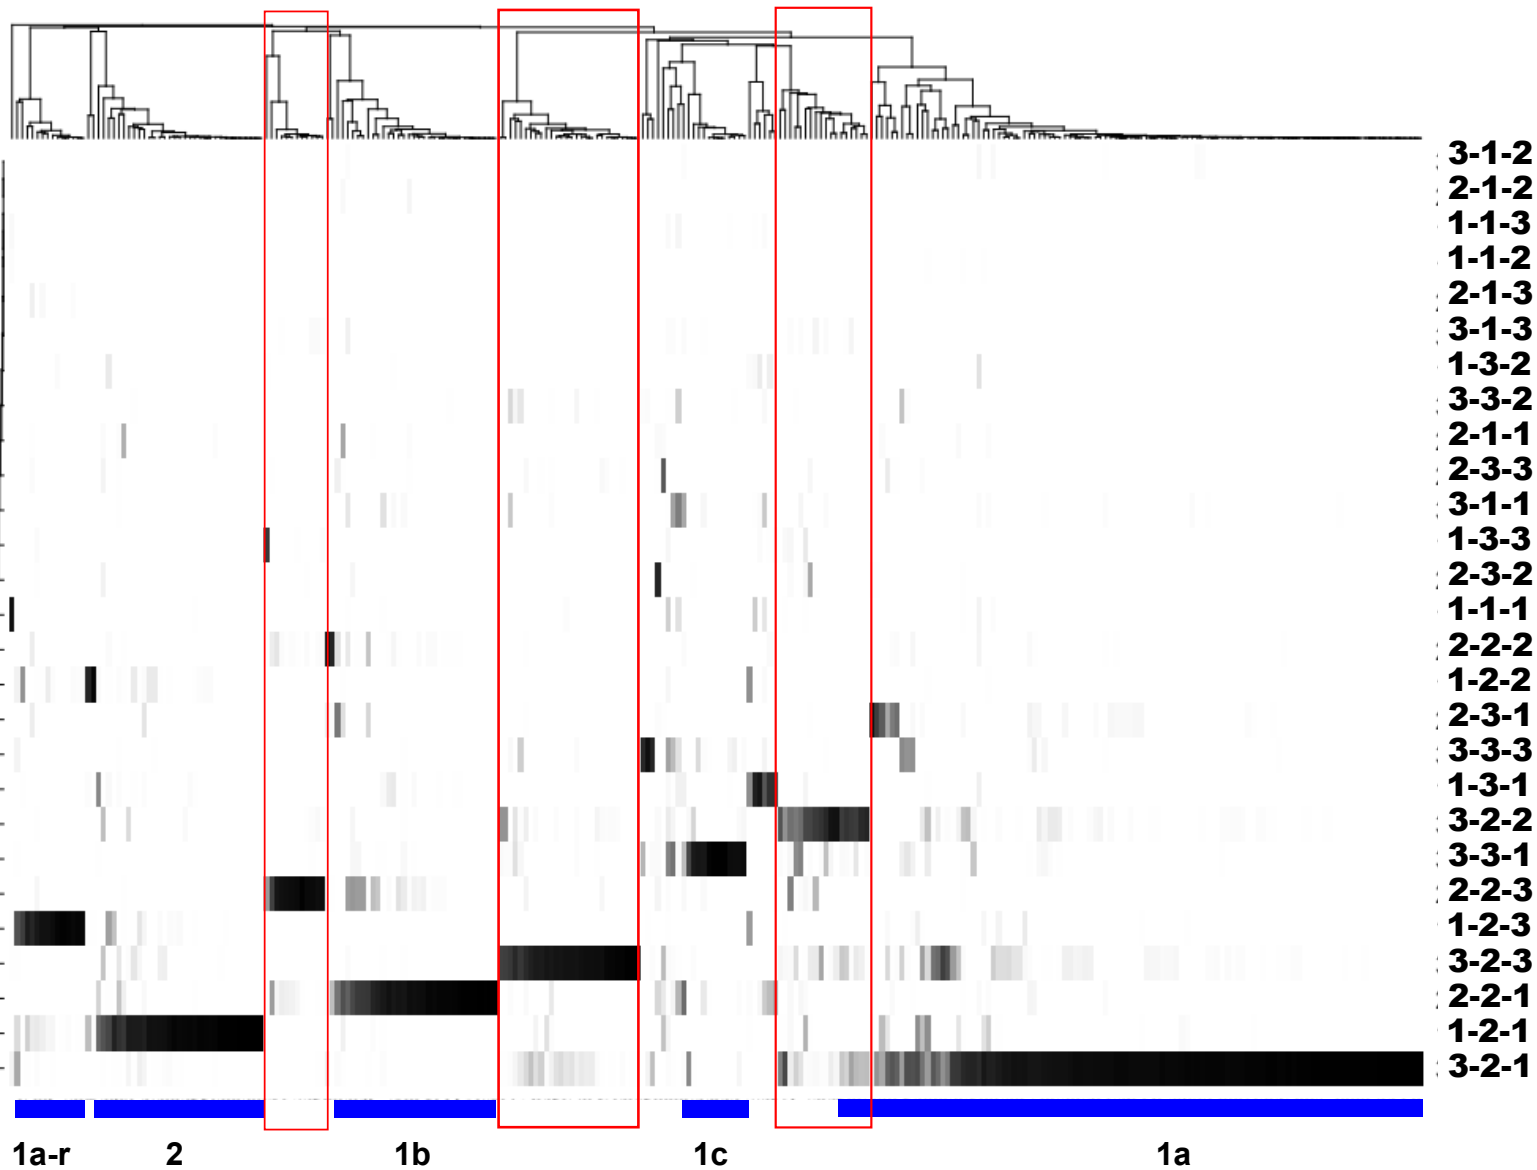

NESs

Spacer Configurations

3-1-2
2-1-2
1-1-3
1-1-2
2-1-3
3-1-3
1-3-2
3-3-2
2-1-1
2-3-3
3-1-1
1-3-3
2-3-2
1-1-1
2-2-2
1-2-2
2-3-1
3-3-3
1-3-1
3-2-2
3-3-1
2-2-3
1-2-3
3-2-3
2-2-1
1-2-1
3-2-1

Probability

Novel Classes
Known Classes

0.0 0.2 0.4 0.6 0.8 1.0