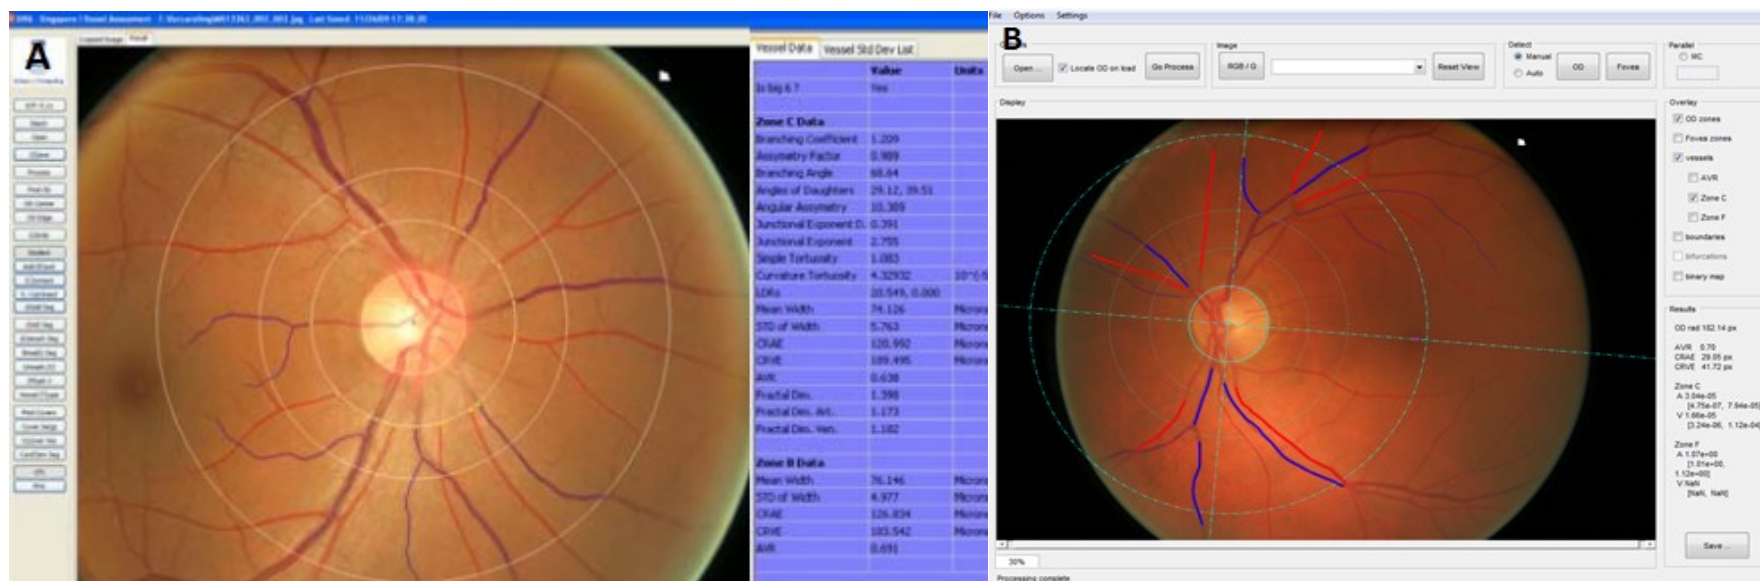

## Supplementary Figure S1.

### SIVA and VAMPIRE interface

Note. A = SIVA interface; B = VAMPIRE interface.

SIVA image: Singaporeeyeresearchinstitute. 2011. Singapore "I" Vessel Assessment (SIVA): Computer-aided Integrated Platform for Large-scale Non-invasive Observation of Cardiovascular Disorders Using Retina Image Analysis [Online]. Available: [https://www.etpl.sg/qq/slot/u94/Software%20to%20License/SIVA/SIVA%20eb rochure.pdf](https://www.etpl.sg/qq/slot/u94/Software%20to%20License/SIVA/SIVA%20eb%20rochure.pdf) 2016]