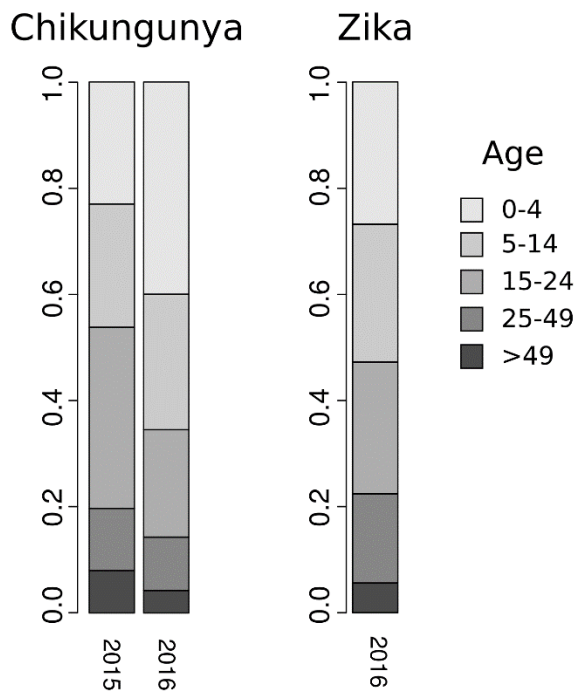

1

2

Supplementary Figures

3 **Figure A. Weekly count of DENV symptomatic cases reported to the public health system**

4 **of Merida, Yucatan.** Gray boxes indicate epidemic periods (roman numbers on top), while

5 white boxes indicate non-epidemic periods. Red lines point to the beginning of an epidemic

6 period and green lines indicate the end of the same period. Dashed lines indicate the beginning

7 and end of each calendar year.

35

36

37

38

39

40 **Figure G. Time series of weekly case counts for CHIKV (A) and ZIKV (B) in Merida,**
41 **Mexico.** Location of tracts where the first (green) and the first 10 (red) cases of CHIKV (C) and
42 ZIKV (D) were reported. Gray shade highlights the persistent 2008-2015 DENV clustering area
43 of the epidemic periods.

44

46 **Figure H. Age-structure of reported CHIKV and ZIKV cases in the city of Merida, Mexico,**
47 **for 2015-2016.**

48

49

50

51

52