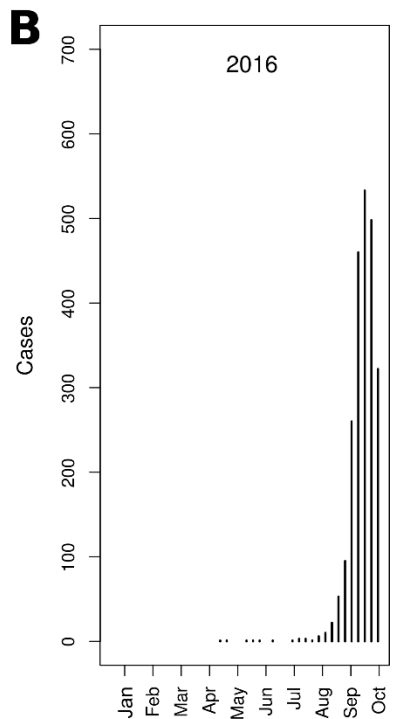

1

2

Supplementary Figures

3 **Figure A. Weekly count of DENV symptomatic cases reported to the public health system**

4 **of Merida, Yucatan.** Gray boxes indicate epidemic periods (roman numbers on top), while

5 white boxes indicate non-epidemic periods. Red lines point to the beginning of an epidemic

6 period and green lines indicate the end of the same period. Dashed lines indicate the beginning

7 and end of each calendar year.

35

36

37

38

39

40 **Figure G. Time series of weekly case counts for CHIKV (A) and ZIKV (B) in Merida,**
41 **Mexico.** Location of tracts where the first (green) and the first 10 (red) cases of CHIKV (C) and
42 ZIKV (D) were reported. Gray shade highlights the persistent 2008-2015 DENV clustering area
43 of the epidemic periods.

44

46 **Figure H. Age-structure of reported CHIKV and ZIKV cases in the city of Merida, Mexico,**
47 **for 2015-2016.**

48

49

50

51

52