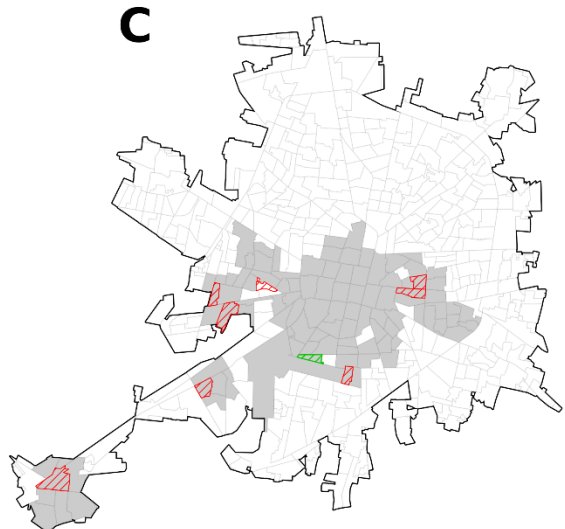

8

9

10

11 **Figure B. Relative Frequency of DENV serotypes isolated in Merida, Yucatan, during**
12 **2008-2015.**

13

14

15

16 **Figure C: Age-structure of reported DENV cases in the city of Merida, Mexico, for 2008-**
17 **2015.**

28

29

30

31 **Figure F. Results from the Getis-Ord G^* statistic test identifying tracts with statistically**
32 **significant ($P < 0.05$) high standardized case counts for non-outbreak periods (red polygons).**
33 Map in lower right shows cumulative count of periods in which a tract was identified as a hot-
34 spot.

35

36

37

38

39

40 **Figure G. Time series of weekly case counts for CHIKV (A) and ZIKV (B) in Merida,**
41 **Mexico.** Location of tracts where the first (green) and the first 10 (red) cases of CHIKV (C) and
42 ZIKV (D) were reported. Gray shade highlights the persistent 2008-2015 DENV clustering area
43 of the epidemic periods.

44

46 **Figure H. Age-structure of reported CHIKV and ZIKV cases in the city of Merida, Mexico,**
47 **for 2015-2016.**

48

49

50

51

52