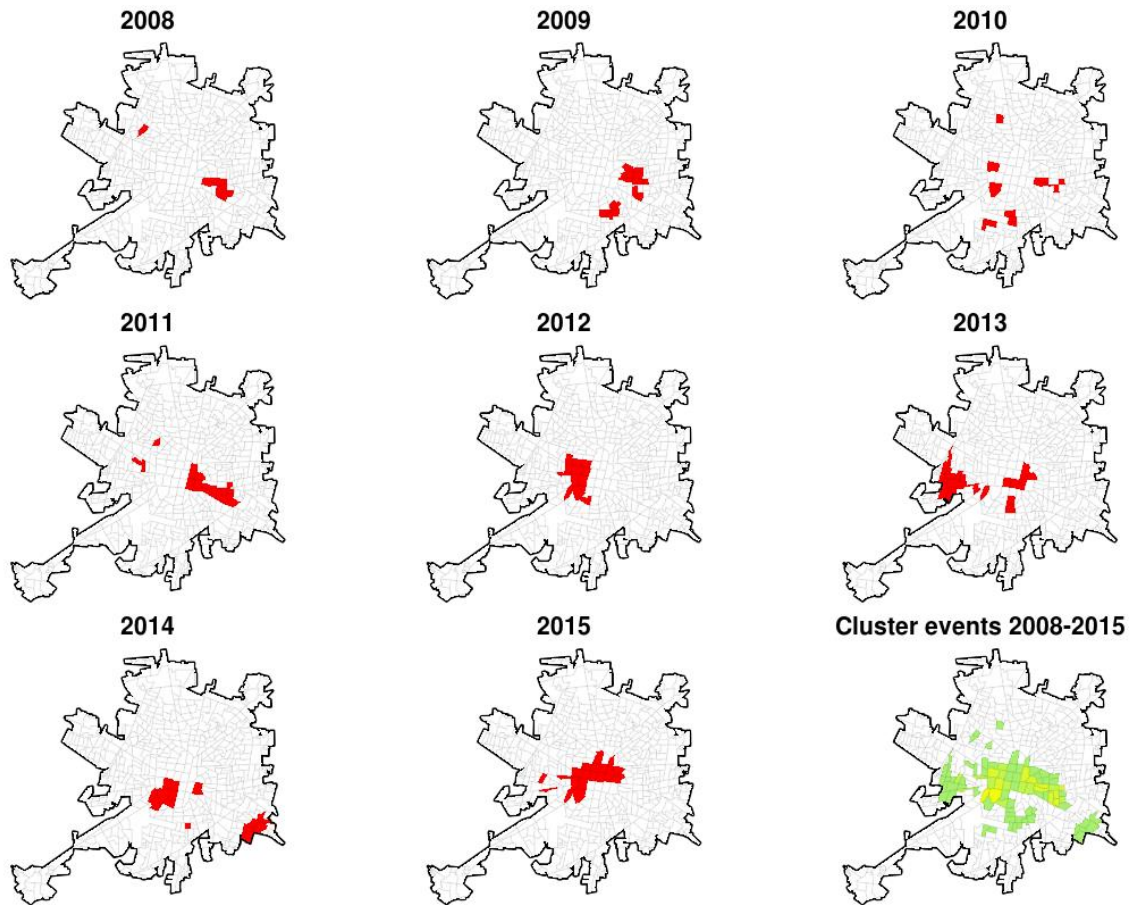

1

2

Supplementary Figures

3 **Figure A. Weekly count of DENV symptomatic cases reported to the public health system**

4 **of Merida, Yucatan.** Gray boxes indicate epidemic periods (roman numbers on top), while

5 white boxes indicate non-epidemic periods. Red lines point to the beginning of an epidemic

6 period and green lines indicate the end of the same period. Dashed lines indicate the beginning

7 and end of each calendar year.

28

29

30

31 **Figure F. Results from the Getis-Ord G^* statistic test identifying tracts with statistically**
32 **significant ($P < 0.05$) high standardized case counts for non-outbreak periods (red polygons).**
33 Map in lower right shows cumulative count of periods in which a tract was identified as a hot-
34 spot.

35

36

37

38

39

40 **Figure G. Time series of weekly case counts for CHIKV (A) and ZIKV (B) in Merida,**
41 **Mexico.** Location of tracts where the first (green) and the first 10 (red) cases of CHIKV (C) and
42 ZIKV (D) were reported. Gray shade highlights the persistent 2008-2015 DENV clustering area
43 of the epidemic periods.