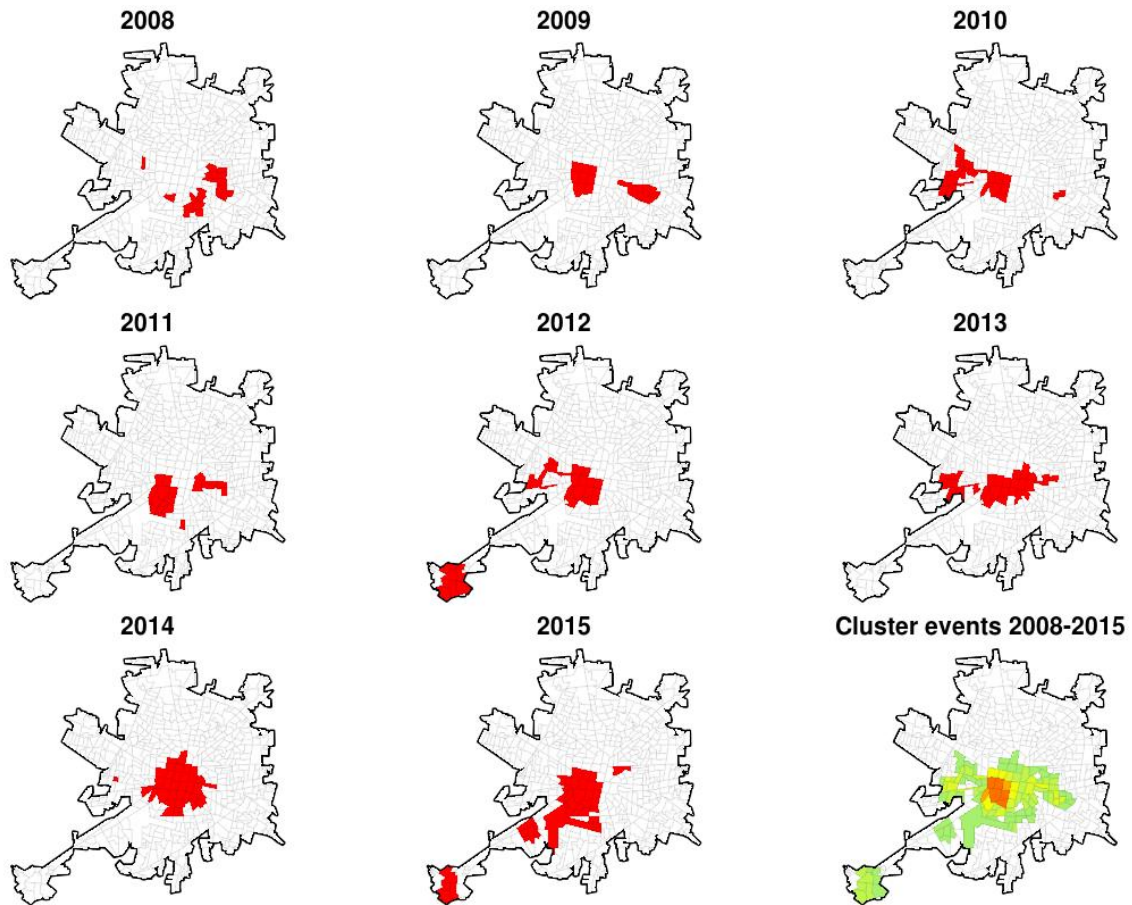

24 **Figure E. Results from the Getis-Ord G^* statistic test identifying tracts with statistically**
25 **significant ($p < 0.05$) high standardized case counts for outbreak periods (red polygons).**
26 Map in lower right shows cumulative count of periods in which a tract was identified as a hot-
27 spot.

28

29

30