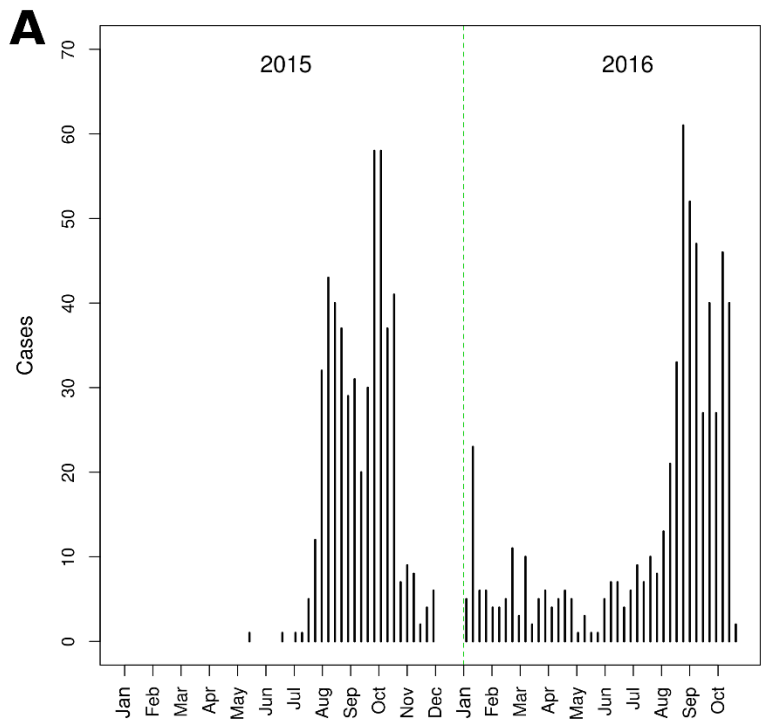

1

2

Supplementary Figures

3 **Figure A. Weekly count of DENV symptomatic cases reported to the public health system**

4 **of Merida, Yucatan.** Gray boxes indicate epidemic periods (roman numbers on top), while

5 white boxes indicate non-epidemic periods. Red lines point to the beginning of an epidemic

6 period and green lines indicate the end of the same period. Dashed lines indicate the beginning

7 and end of each calendar year.

35

36

37

38

39

40 **Figure G. Time series of weekly case counts for CHIKV (A) and ZIKV (B) in Merida,**
41 **Mexico.** Location of tracts where the first (green) and the first 10 (red) cases of CHIKV (C) and
42 ZIKV (D) were reported. Gray shade highlights the persistent 2008-2015 DENV clustering area
43 of the epidemic periods.

44

46 **Figure H. Age-structure of reported CHIKV and ZIKV cases in the city of Merida, Mexico,**
47 **for 2015-2016.**

48

49

50

51

52