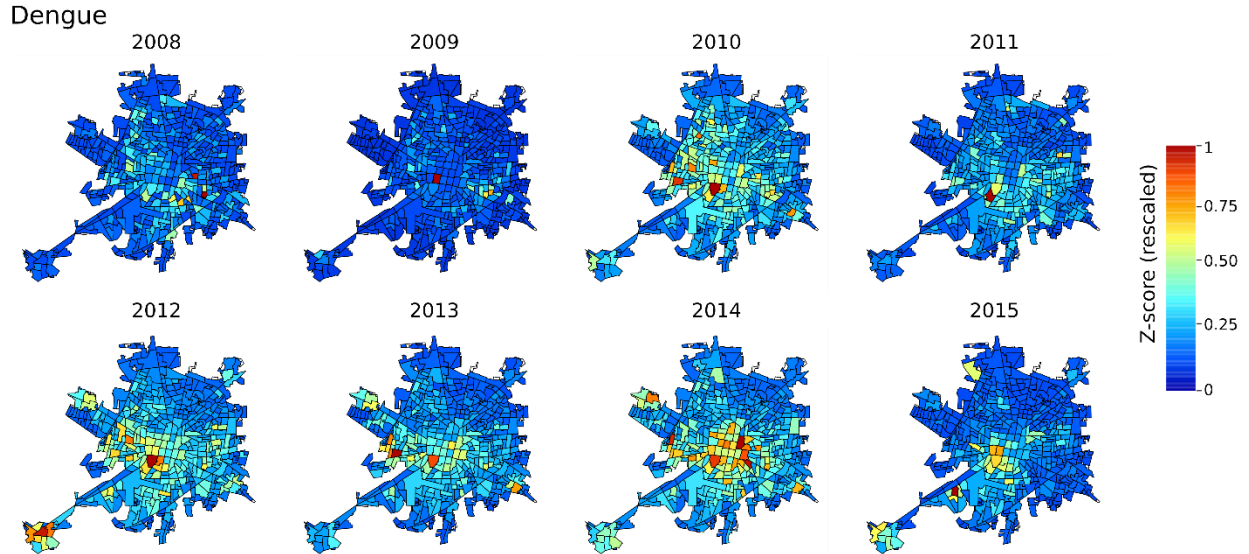

1

2

Supplementary Figures

3 **Figure A. Weekly count of DENV symptomatic cases reported to the public health system**

4 **of Merida, Yucatan.** Gray boxes indicate epidemic periods (roman numbers on top), while

5 white boxes indicate non-epidemic periods. Red lines point to the beginning of an epidemic

6 period and green lines indicate the end of the same period. Dashed lines indicate the beginning

7 and end of each calendar year.

8

9

10

11 **Figure B. Relative Frequency of DENV serotypes isolated in Merida, Yucatan, during**
12 **2008-2015.**

13

14

15

16 **Figure C: Age-structure of reported DENV cases in the city of Merida, Mexico, for 2008-**
17 **2015.**

18

19 **Figure D. Standardized DENV case counts by year and census tract for Merida, 2008-2015.**

20

21

22

23

24 **Figure E. Results from the Getis-Ord G^* statistic test identifying tracts with statistically**
25 **significant ($p < 0.05$) high standardized case counts for outbreak periods (red polygons).**
26 Map in lower right shows cumulative count of periods in which a tract was identified as a hot-
27 spot.