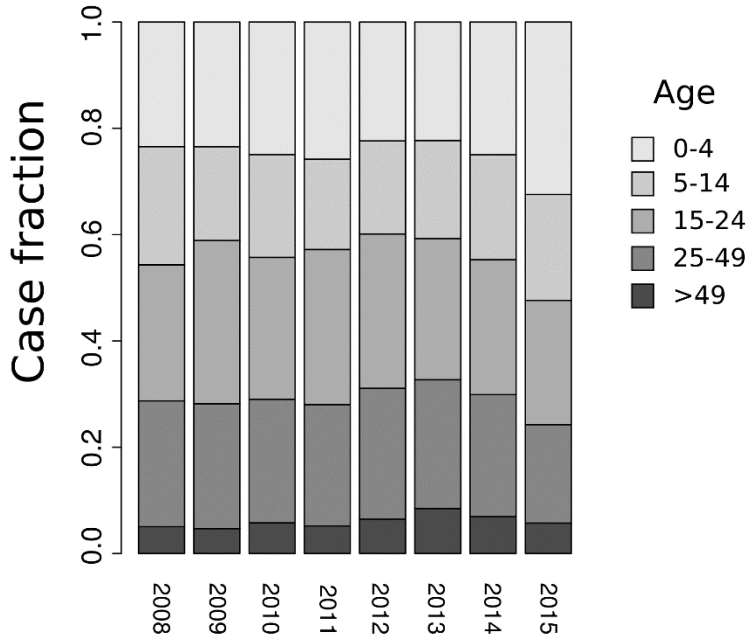

1

2

Supplementary Figures

3 **Figure A. Weekly count of DENV symptomatic cases reported to the public health system**

4 **of Merida, Yucatan.** Gray boxes indicate epidemic periods (roman numbers on top), while

5 white boxes indicate non-epidemic periods. Red lines point to the beginning of an epidemic

6 period and green lines indicate the end of the same period. Dashed lines indicate the beginning

7 and end of each calendar year.

8

9

10

11 **Figure B. Relative Frequency of DENV serotypes isolated in Merida, Yucatan, during**
12 **2008-2015.**

13

14

15

16 **Figure C: Age-structure of reported DENV cases in the city of Merida, Mexico, for 2008-**
17 **2015.**

18

19 **Figure D. Standardized DENV case counts by year and census tract for Merida, 2008-2015.**

20

21

22

23

24 **Figure E. Results from the Getis-Ord G^* statistic test identifying tracts with statistically**
25 **significant ($p < 0.05$) high standardized case counts for outbreak periods (red polygons).**
26 Map in lower right shows cumulative count of periods in which a tract was identified as a hot-
27 spot.