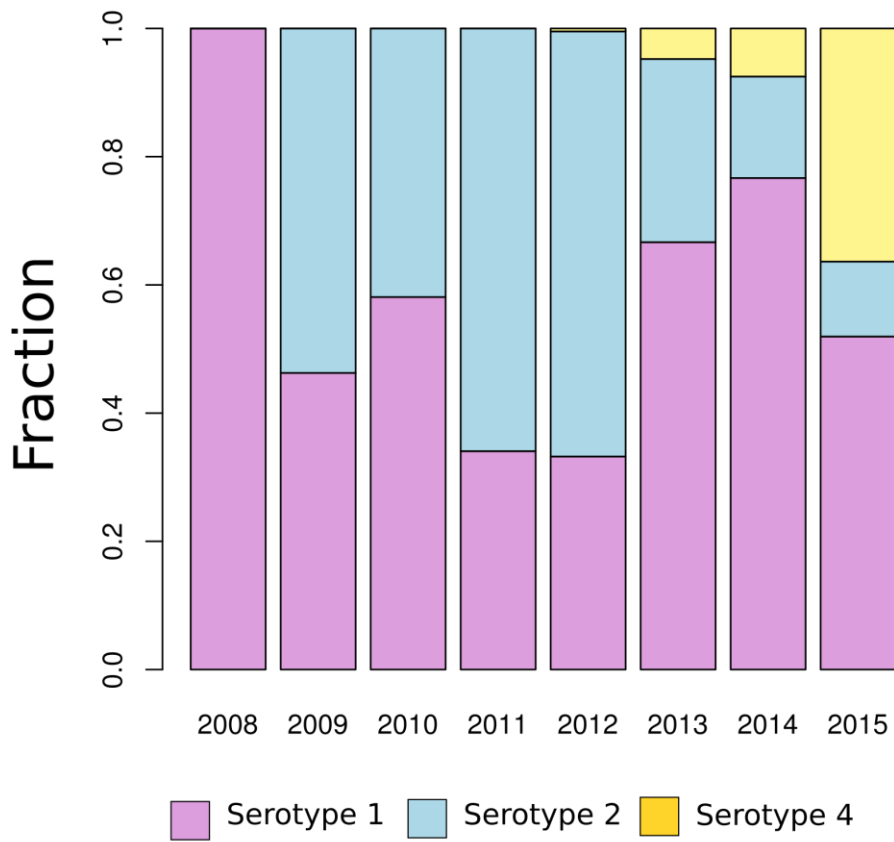

1

2

Supplementary Figures

3 **Figure A. Weekly count of DENV symptomatic cases reported to the public health system**

4 **of Merida, Yucatan.** Gray boxes indicate epidemic periods (roman numbers on top), while

5 white boxes indicate non-epidemic periods. Red lines point to the beginning of an epidemic

6 period and green lines indicate the end of the same period. Dashed lines indicate the beginning

7 and end of each calendar year.

8

9

10

11 **Figure B. Relative Frequency of DENV serotypes isolated in Merida, Yucatan, during**
12 **2008-2015.**

13

14

15

16 **Figure C: Age-structure of reported DENV cases in the city of Merida, Mexico, for 2008-**
17 **2015.**

18

19 **Figure D. Standardized DENV case counts by year and census tract for Merida, 2008-2015.**

20

21

22

23

24 **Figure E. Results from the Getis-Ord G^* statistic test identifying tracts with statistically**
25 **significant ($p < 0.05$) high standardized case counts for outbreak periods (red polygons).**
26 Map in lower right shows cumulative count of periods in which a tract was identified as a hot-
27 spot.