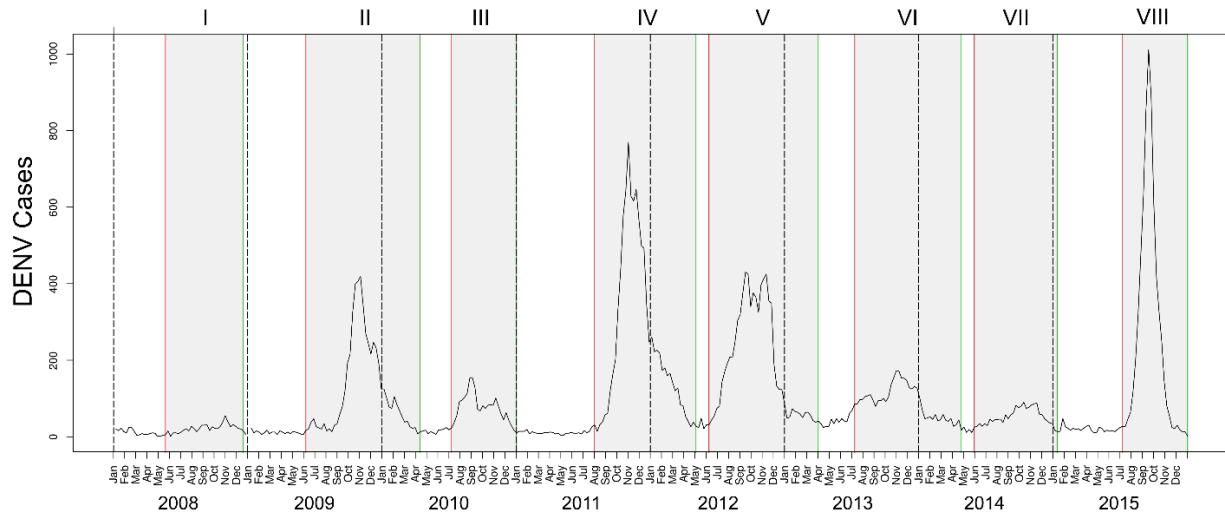

1

2

Supplementary Figures

3 **Figure A. Weekly count of DENV symptomatic cases reported to the public health system**

4 **of Merida, Yucatan.** Gray boxes indicate epidemic periods (roman numbers on top), while

5 white boxes indicate non-epidemic periods. Red lines point to the beginning of an epidemic

6 period and green lines indicate the end of the same period. Dashed lines indicate the beginning

7 and end of each calendar year.

18

19 **Figure D. Standardized DENV case counts by year and census tract for Merida, 2008-2015.**

20

21

22

23

24 **Figure E. Results from the Getis-Ord G^* statistic test identifying tracts with statistically**
25 **significant ($p < 0.05$) high standardized case counts for outbreak periods (red polygons).**
26 Map in lower right shows cumulative count of periods in which a tract was identified as a hot-
27 spot.

28

29

30

31 **Figure F. Results from the Getis-Ord G^* statistic test identifying tracts with statistically**
32 **significant ($P < 0.05$) high standardized case counts for non-outbreak periods (red polygons).**
33 Map in lower right shows cumulative count of periods in which a tract was identified as a hot-
34 spot.