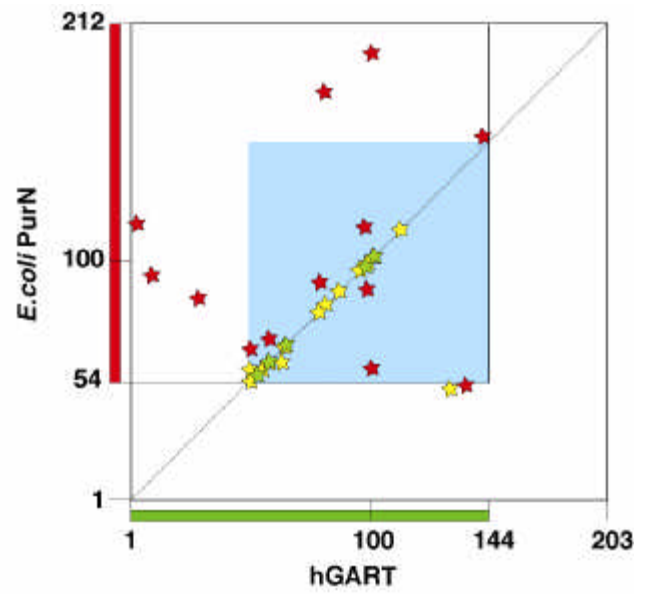

**PGX-library**

**GPX-library**

- ★ sampled functional hybrids for SCRATCHY
- ★ summary of naive incremental truncation libraries
- ★ summary of functional incremental truncation hybrids