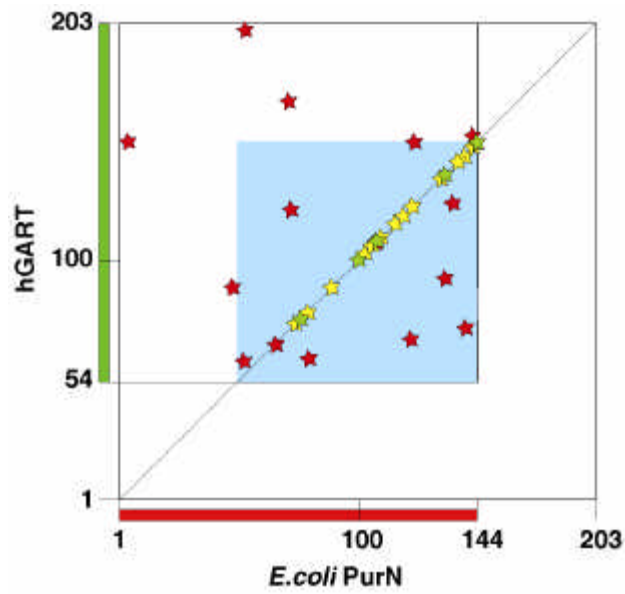

**PGX-library**

**GPX-library**

- ★ sampled functional hybrids for SCRATCHY
- ★ summary of naive incremental truncation libraries
- ★ summary of functional incremental truncation hybrids