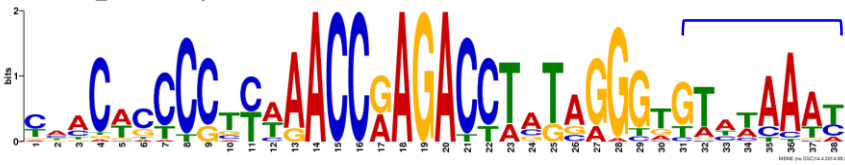

(a)**Motif 1**

E-value: 1.8e-180

Length: 38

Frequency: 26/29

**Motif 4**

E-value: 1.3e-72

Length: 22

Frequency: 20/29