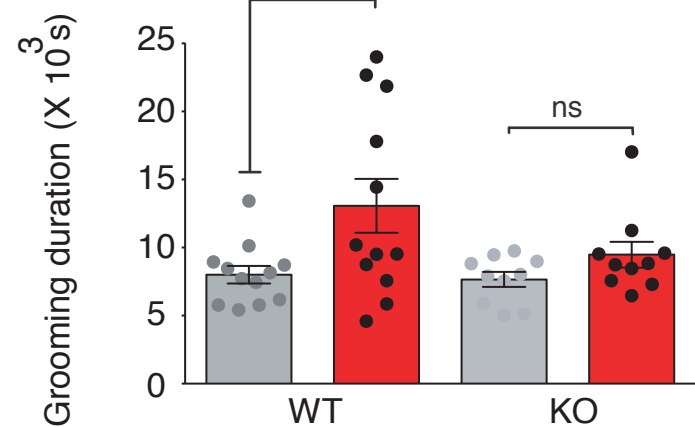

a

Grooming behavior

Grooming test

Fluoxetine

1 day

1 week

b

Anxiety behavior

Open field test

Vehicle

Fluoxetine (13 weeks)

← Anxiety behaviors →

c

Open field test

Vehicle

Fluoxetine (13 weeks)

d

Light-dark test

Vehicle

Fluoxetine (13 weeks)