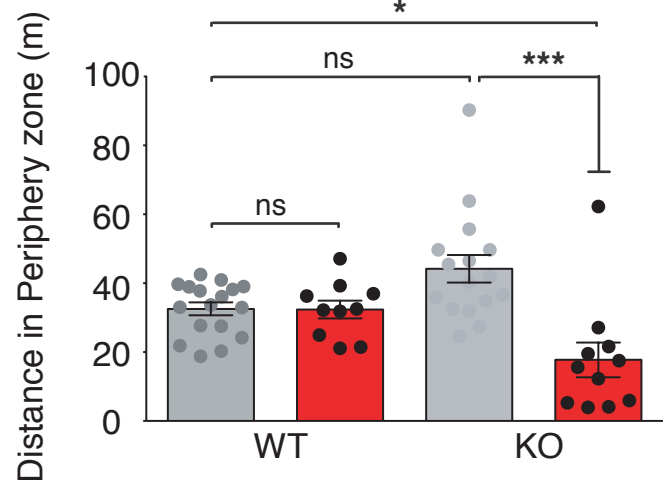

Open field test

Vehicle

Fluoxetine (13 weeks)

← Anxiety behaviors →

c

Open field test

Vehicle

Fluoxetine (13 weeks)

d

Light-dark test

Vehicle

Fluoxetine (13 weeks)