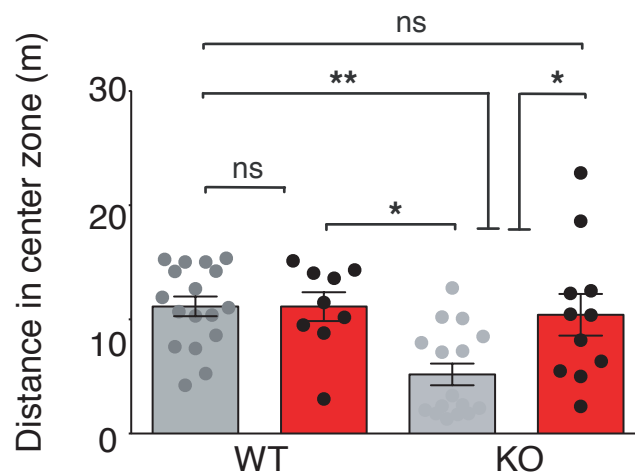

a

Grooming behavior

Grooming test

Fluoxetine

1 day

1 week

b

Anxiety behavior

Open field test

Vehicle

Fluoxetine (13 weeks)

← Anxiety behaviors →

c

Open field test

Vehicle

Fluoxetine (13 weeks)

d

Light-dark test

Vehicle

Fluoxetine (13 weeks)