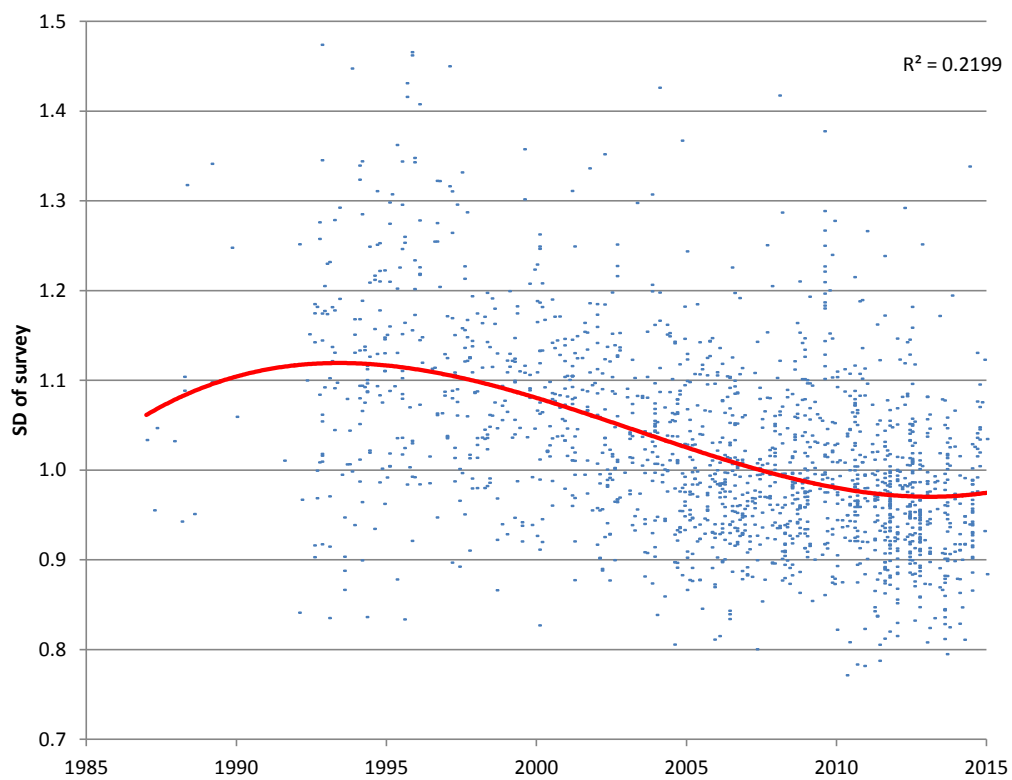

Weight-for-HEIGHT WHO₂₀₀₆ SD v date, Flags SMART

Weight-for-HEIGHT WHO₂₀₀₆ SD v date Flags, WHO

HEIGHT-for-AGE WHO₂₀₀₆ SD v date, Flags SMART

HEIGHT-for-AGE WHO₂₀₀₆ SD v date, Flags WHO

MUAC-for-AGE WHO₂₀₀₆ SD v date, Flags SMART

MUAC-for-AGE WHO₂₀₀₆ SD v date, Flags WHO

Weight-for-AGE WHO₂₀₀₆ SD v date, Flags SMART

Weight-for-AGE WHO₂₀₀₆ SD v date, Flags WHO

MUAC-for-Height WHO₂₀₀₆ SD v date, Flags SMART

MUAC-for-Height WHO₂₀₀₆ SD v date, Flags WHO

Absolute MUAC (mm) SD v date, Flags WHO

Absolute AGE (month) SD v date, Flags NONE

Absolute WEIGHT (Kg) SD v date, Flags NONE

Absolute HEIGHT (cm) SD v date, Flags NONE