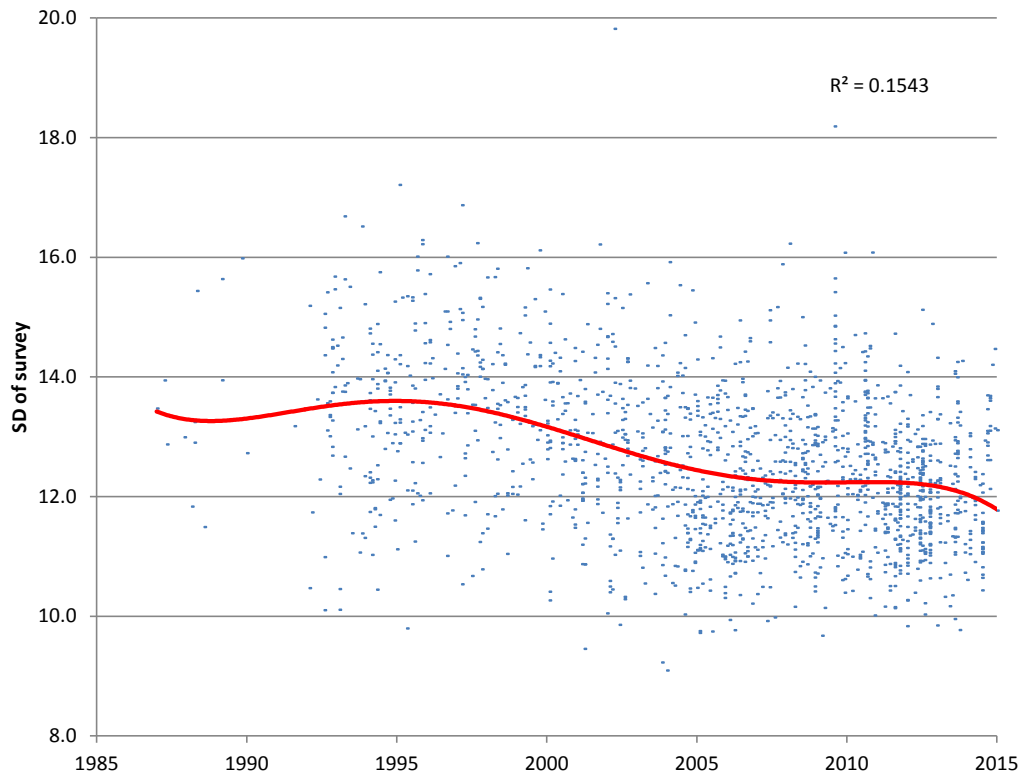

Weight-for-HEIGHT WHO₂₀₀₆ SD v date, Flags SMART

Weight-for-HEIGHT WHO₂₀₀₆ SD v date Flags, WHO

HEIGHT-for-AGE WHO₂₀₀₆ SD v date, Flags SMART

HEIGHT-for-AGE WHO₂₀₀₆ SD v date, Flags WHO

MUAC-for-AGE WHO₂₀₀₆ SD v date, Flags SMART

MUAC-for-AGE WHO₂₀₀₆ SD v date, Flags WHO

Weight-for-AGE WHO₂₀₀₆ SD v date, Flags SMART

Weight-for-AGE WHO₂₀₀₆ SD v date, Flags WHO

MUAC-for-Height WHO₂₀₀₆ SD v date, Flags SMART

MUAC-for-Height WHO₂₀₀₆ SD v date, Flags WHO

Absolute MUAC (mm) SD v date, Flags WHO

Absolute AGE (month) SD v date, Flags NONE

Absolute WEIGHT (Kg) SD v date, Flags NONE

Absolute HEIGHT (cm) SD v date, Flags NONE