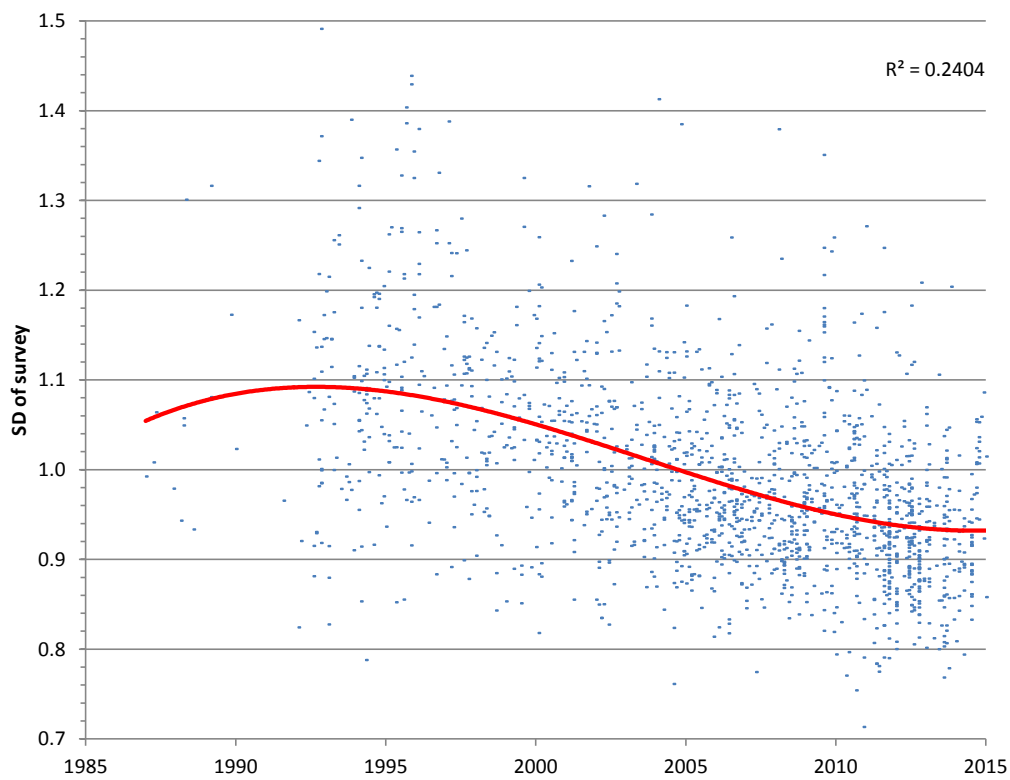

Weight-for-HEIGHT WHO₂₀₀₆ SD v date, Flags SMART

Weight-for-HEIGHT WHO₂₀₀₆ SD v date Flags, WHO

HEIGHT-for-AGE WHO₂₀₀₆ SD v date, Flags SMART

HEIGHT-for-AGE WHO₂₀₀₆ SD v date, Flags WHO

MUAC-for-AGE WHO₂₀₀₆ SD v date, Flags SMART

MUAC-for-AGE WHO₂₀₀₆ SD v date, Flags WHO

Weight-for-AGE WHO₂₀₀₆ SD v date, Flags SMART

Weight-for-AGE WHO₂₀₀₆ SD v date, Flags WHO

MUAC-for-Height WHO₂₀₀₆ SD v date, Flags SMART

MUAC-for-Height WHO₂₀₀₆ SD v date, Flags WHO

Absolute MUAC (mm) SD v date, Flags WHO

Absolute AGE (month) SD v date, Flags NONE

Absolute WEIGHT (Kg) SD v date, Flags NONE

Absolute HEIGHT (cm) SD v date, Flags NONE