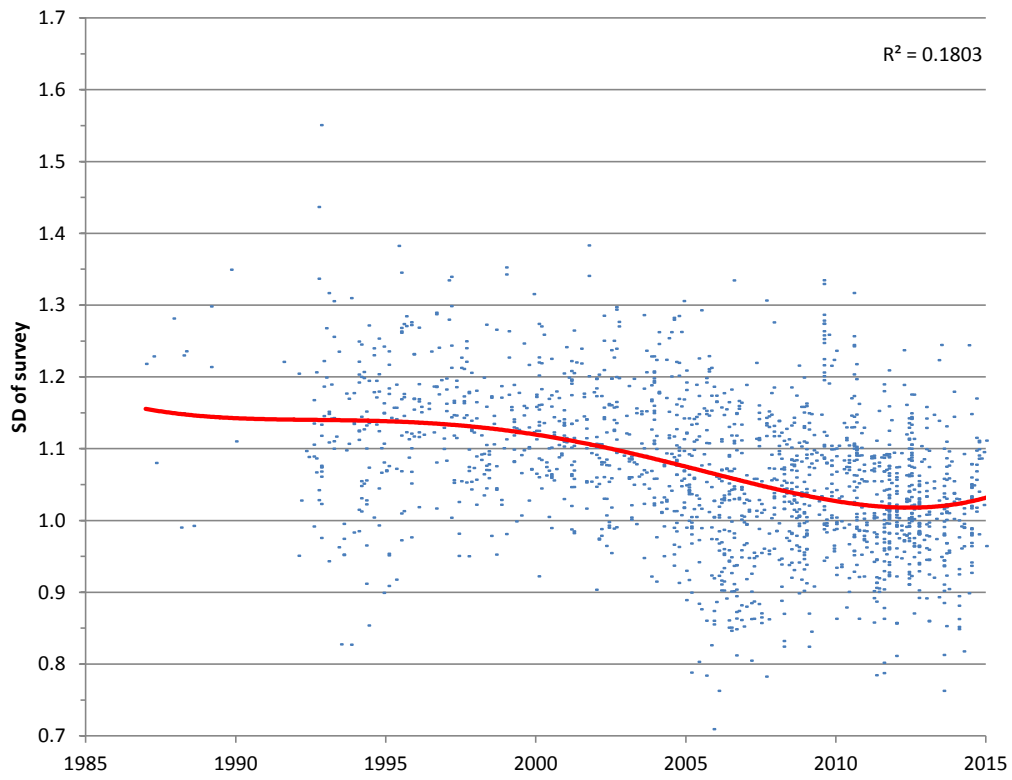

Weight-for-HEIGHT WHO₂₀₀₆ SD v date, Flags SMART

Weight-for-HEIGHT WHO₂₀₀₆ SD v date Flags, WHO

HEIGHT-for-AGE WHO₂₀₀₆ SD v date, Flags SMART

HEIGHT-for-AGE WHO₂₀₀₆ SD v date, Flags WHO

MUAC-for-AGE WHO₂₀₀₆ SD v date, Flags SMART

MUAC-for-AGE WHO₂₀₀₆ SD v date, Flags WHO

Weight-for-AGE WHO₂₀₀₆ SD v date, Flags SMART

Weight-for-AGE WHO₂₀₀₆ SD v date, Flags WHO

MUAC-for-Height WHO₂₀₀₆ SD v date, Flags SMART

MUAC-for-Height WHO₂₀₀₆ SD v date, Flags WHO

Absolute MUAC (mm) SD v date, Flags WHO

Absolute AGE (month) SD v date, Flags NONE

Absolute WEIGHT (Kg) SD v date, Flags NONE

Absolute HEIGHT (cm) SD v date, Flags NONE