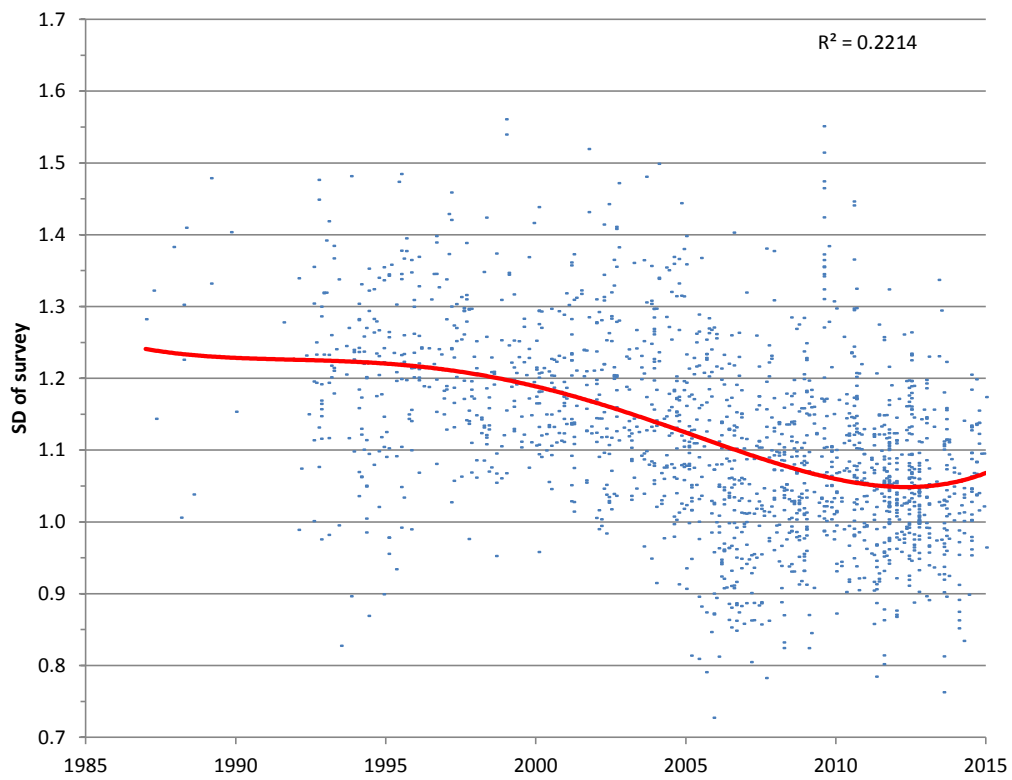

Weight-for-HEIGHT WHO₂₀₀₆ SD v date, Flags SMART

Weight-for-HEIGHT WHO₂₀₀₆ SD v date Flags, WHO

HEIGHT-for-AGE WHO₂₀₀₆ SD v date, Flags SMART

HEIGHT-for-AGE WHO₂₀₀₆ SD v date, Flags WHO

MUAC-for-AGE WHO₂₀₀₆ SD v date, Flags SMART

MUAC-for-AGE WHO₂₀₀₆ SD v date, Flags WHO

Weight-for-AGE WHO₂₀₀₆ SD v date, Flags SMART

Weight-for-AGE WHO₂₀₀₆ SD v date, Flags WHO

MUAC-for-Height WHO₂₀₀₆ SD v date, Flags SMART

MUAC-for-Height WHO₂₀₀₆ SD v date, Flags WHO

Absolute MUAC (mm) SD v date, Flags WHO

Absolute AGE (month) SD v date, Flags NONE

Absolute WEIGHT (Kg) SD v date, Flags NONE

Absolute HEIGHT (cm) SD v date, Flags NONE