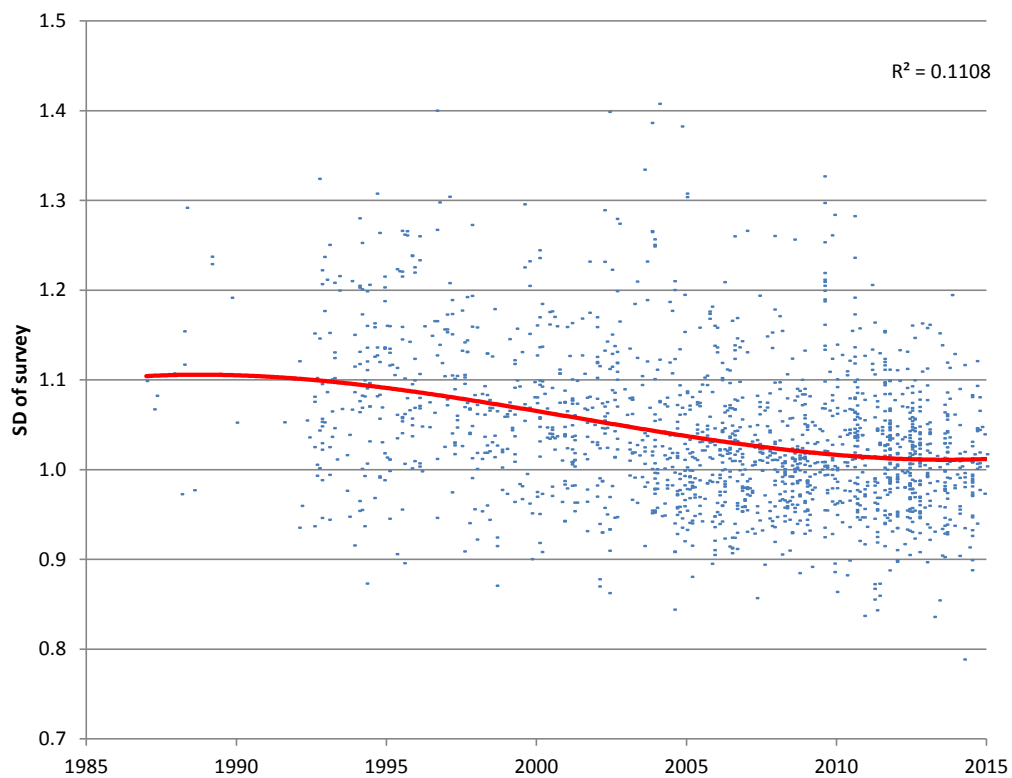

Weight-for-HEIGHT WHO₂₀₀₆ SD v date, Flags SMART

Weight-for-HEIGHT WHO₂₀₀₆ SD v date Flags, WHO

HEIGHT-for-AGE WHO₂₀₀₆ SD v date, Flags SMART

HEIGHT-for-AGE WHO₂₀₀₆ SD v date, Flags WHO

MUAC-for-AGE WHO₂₀₀₆ SD v date, Flags SMART

MUAC-for-AGE WHO₂₀₀₆ SD v date, Flags WHO

Weight-for-AGE WHO₂₀₀₆ SD v date, Flags SMART

Weight-for-AGE WHO₂₀₀₆ SD v date, Flags WHO

MUAC-for-Height WHO₂₀₀₆ SD v date, Flags SMART

MUAC-for-Height WHO₂₀₀₆ SD v date, Flags WHO

Absolute MUAC (mm) SD v date, Flags WHO

Absolute AGE (month) SD v date, Flags NONE

Absolute WEIGHT (Kg) SD v date, Flags NONE

Absolute HEIGHT (cm) SD v date, Flags NONE