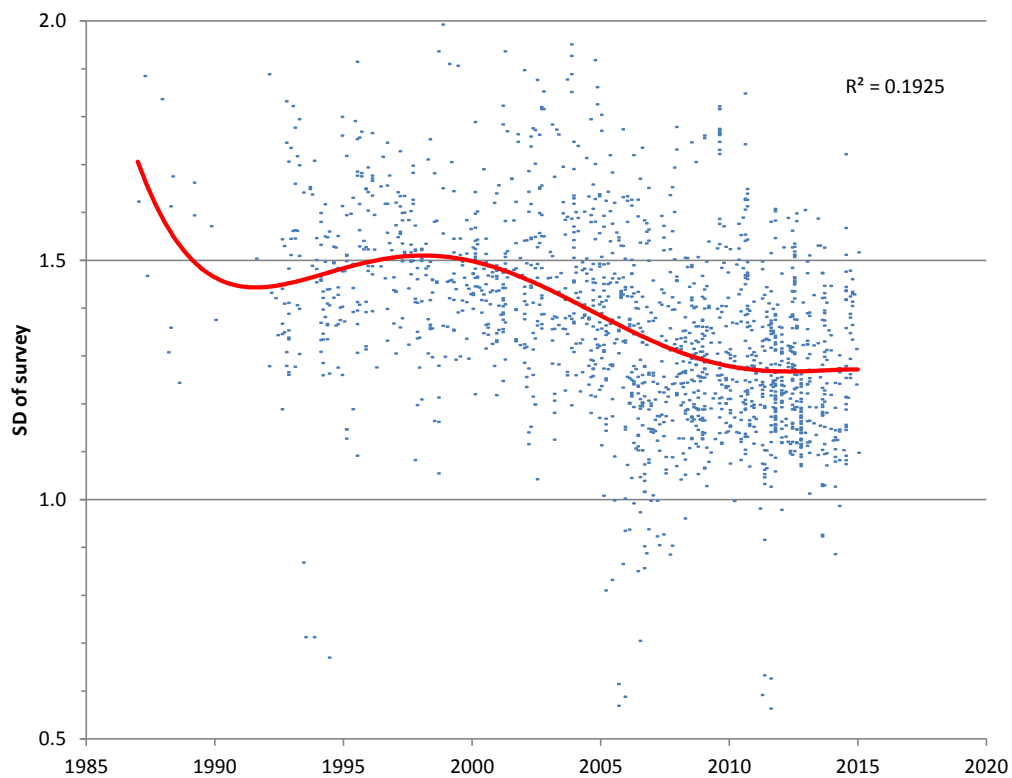

Weight-for-HEIGHT WHO₂₀₀₆ SD v date, Flags SMART

Weight-for-HEIGHT WHO₂₀₀₆ SD v date Flags, WHO

HEIGHT-for-AGE WHO₂₀₀₆ SD v date, Flags SMART

HEIGHT-for-AGE WHO₂₀₀₆ SD v date, Flags WHO

MUAC-for-AGE WHO₂₀₀₆ SD v date, Flags SMART

MUAC-for-AGE WHO₂₀₀₆ SD v date, Flags WHO

Weight-for-AGE WHO₂₀₀₆ SD v date, Flags SMART

Weight-for-AGE WHO₂₀₀₆ SD v date, Flags WHO

MUAC-for-Height WHO₂₀₀₆ SD v date, Flags SMART

MUAC-for-Height WHO₂₀₀₆ SD v date, Flags WHO

Absolute MUAC (mm) SD v date, Flags WHO

Absolute AGE (month) SD v date, Flags NONE

Absolute WEIGHT (Kg) SD v date, Flags NONE

Absolute HEIGHT (cm) SD v date, Flags NONE