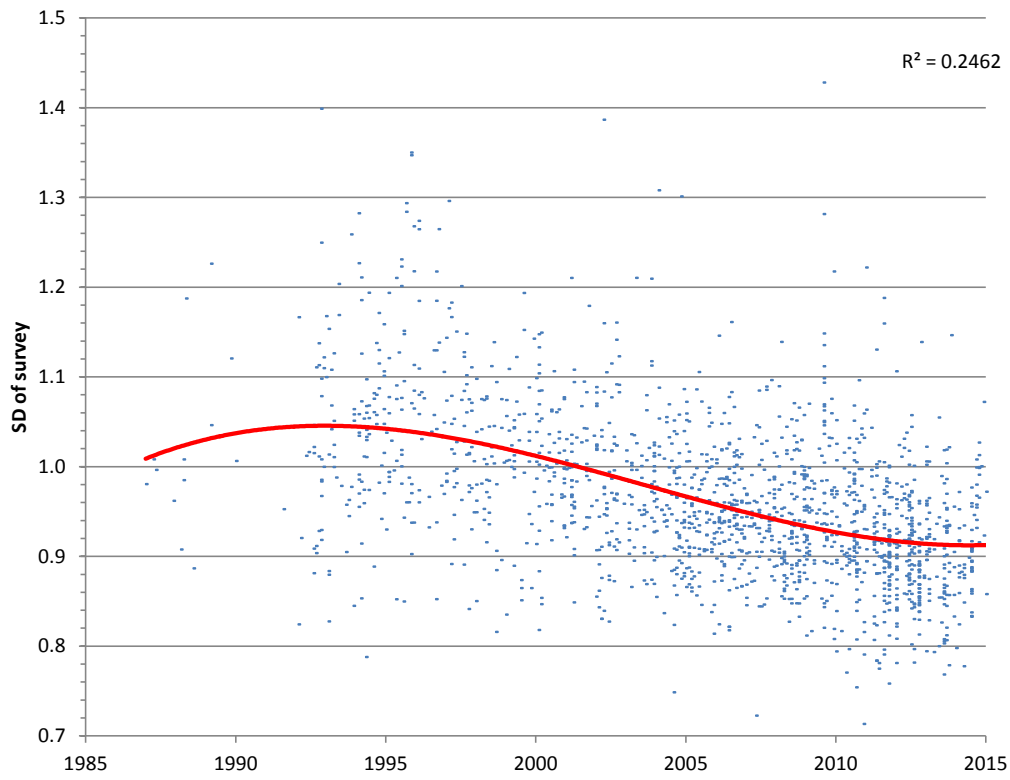

Weight-for-HEIGHT WHO₂₀₀₆ SD v date, Flags SMART

Weight-for-HEIGHT WHO₂₀₀₆ SD v date Flags, WHO

HEIGHT-for-AGE WHO₂₀₀₆ SD v date, Flags SMART

HEIGHT-for-AGE WHO₂₀₀₆ SD v date, Flags WHO

MUAC-for-AGE WHO₂₀₀₆ SD v date, Flags SMART

MUAC-for-AGE WHO₂₀₀₆ SD v date, Flags WHO

Weight-for-AGE WHO₂₀₀₆ SD v date, Flags SMART

Weight-for-AGE WHO₂₀₀₆ SD v date, Flags WHO

MUAC-for-Height WHO₂₀₀₆ SD v date, Flags SMART

MUAC-for-Height WHO₂₀₀₆ SD v date, Flags WHO

Absolute MUAC (mm) SD v date, Flags WHO

Absolute AGE (month) SD v date, Flags NONE

Absolute WEIGHT (Kg) SD v date, Flags NONE

Absolute HEIGHT (cm) SD v date, Flags NONE