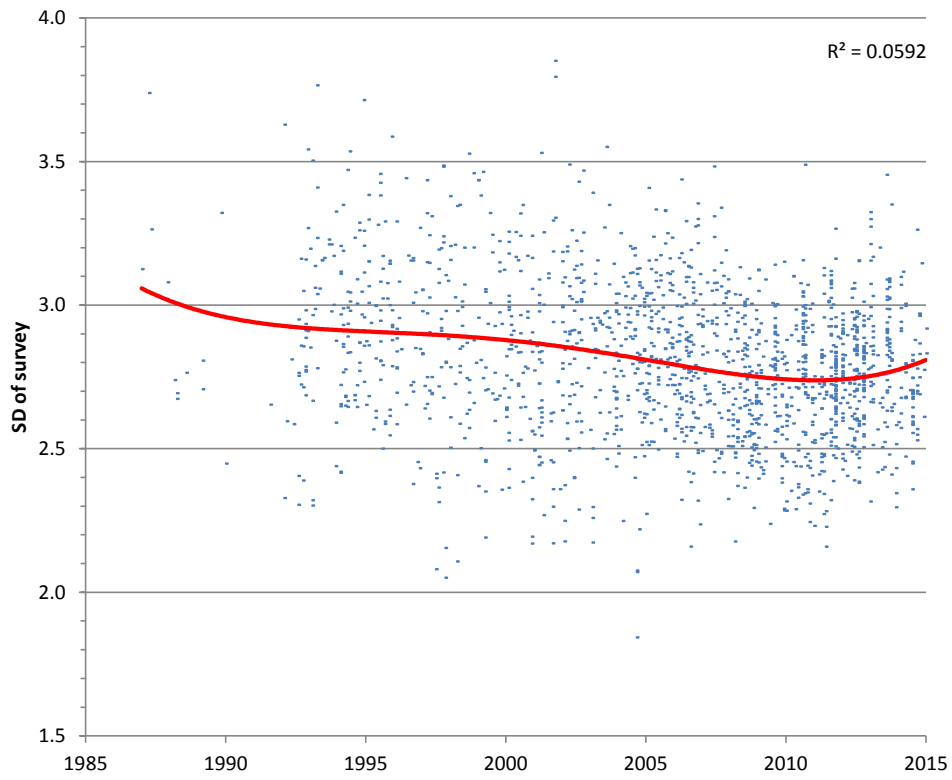

Weight-for-HEIGHT WHO₂₀₀₆ SD v date, Flags SMART

Weight-for-HEIGHT WHO₂₀₀₆ SD v date Flags, WHO

HEIGHT-for-AGE WHO₂₀₀₆ SD v date, Flags SMART

HEIGHT-for-AGE WHO₂₀₀₆ SD v date, Flags WHO

MUAC-for-AGE WHO₂₀₀₆ SD v date, Flags SMART

MUAC-for-AGE WHO₂₀₀₆ SD v date, Flags WHO

Weight-for-AGE WHO₂₀₀₆ SD v date, Flags SMART

Weight-for-AGE WHO₂₀₀₆ SD v date, Flags WHO

MUAC-for-Height WHO₂₀₀₆ SD v date, Flags SMART

MUAC-for-Height WHO₂₀₀₆ SD v date, Flags WHO

Absolute MUAC (mm) SD v date, Flags WHO

Absolute AGE (month) SD v date, Flags NONE

Absolute WEIGHT (Kg) SD v date, Flags NONE

Absolute HEIGHT (cm) SD v date, Flags NONE