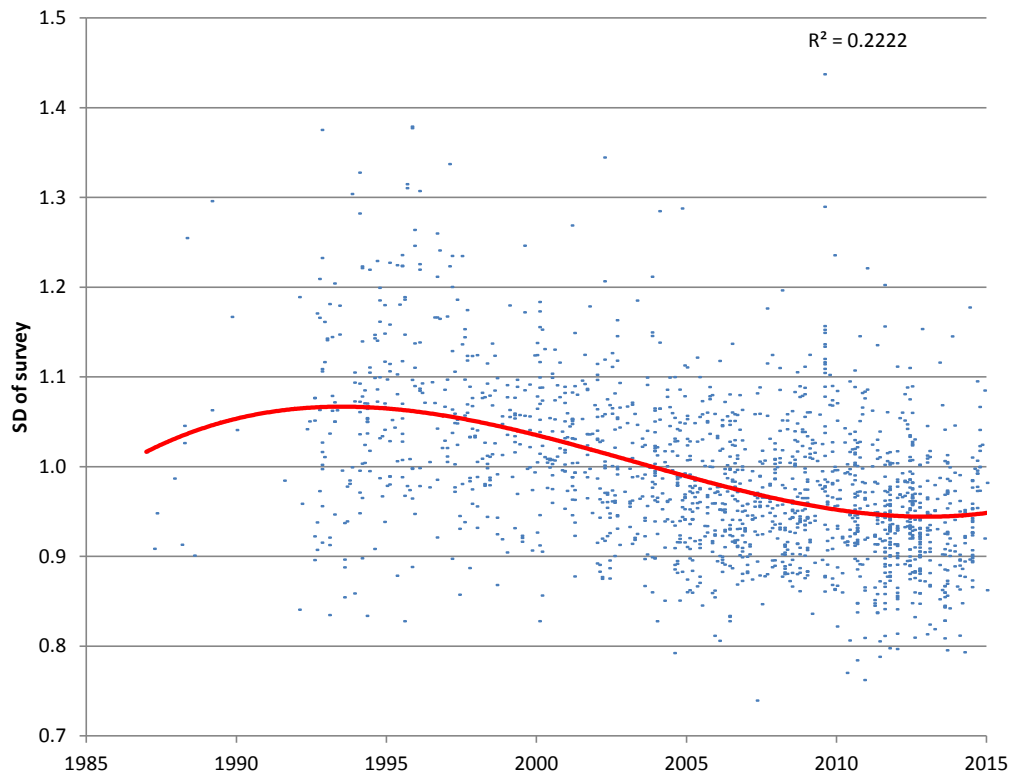

Weight-for-HEIGHT WHO₂₀₀₆ SD v date, Flags SMART

Weight-for-HEIGHT WHO₂₀₀₆ SD v date Flags, WHO

HEIGHT-for-AGE WHO₂₀₀₆ SD v date, Flags SMART

HEIGHT-for-AGE WHO₂₀₀₆ SD v date, Flags WHO

MUAC-for-AGE WHO₂₀₀₆ SD v date, Flags SMART

MUAC-for-AGE WHO₂₀₀₆ SD v date, Flags WHO

Weight-for-AGE WHO₂₀₀₆ SD v date, Flags SMART

Weight-for-AGE WHO₂₀₀₆ SD v date, Flags WHO

MUAC-for-Height WHO₂₀₀₆ SD v date, Flags SMART

MUAC-for-Height WHO₂₀₀₆ SD v date, Flags WHO

Absolute MUAC (mm) SD v date, Flags WHO

Absolute AGE (month) SD v date, Flags NONE

Absolute WEIGHT (Kg) SD v date, Flags NONE

Absolute HEIGHT (cm) SD v date, Flags NONE