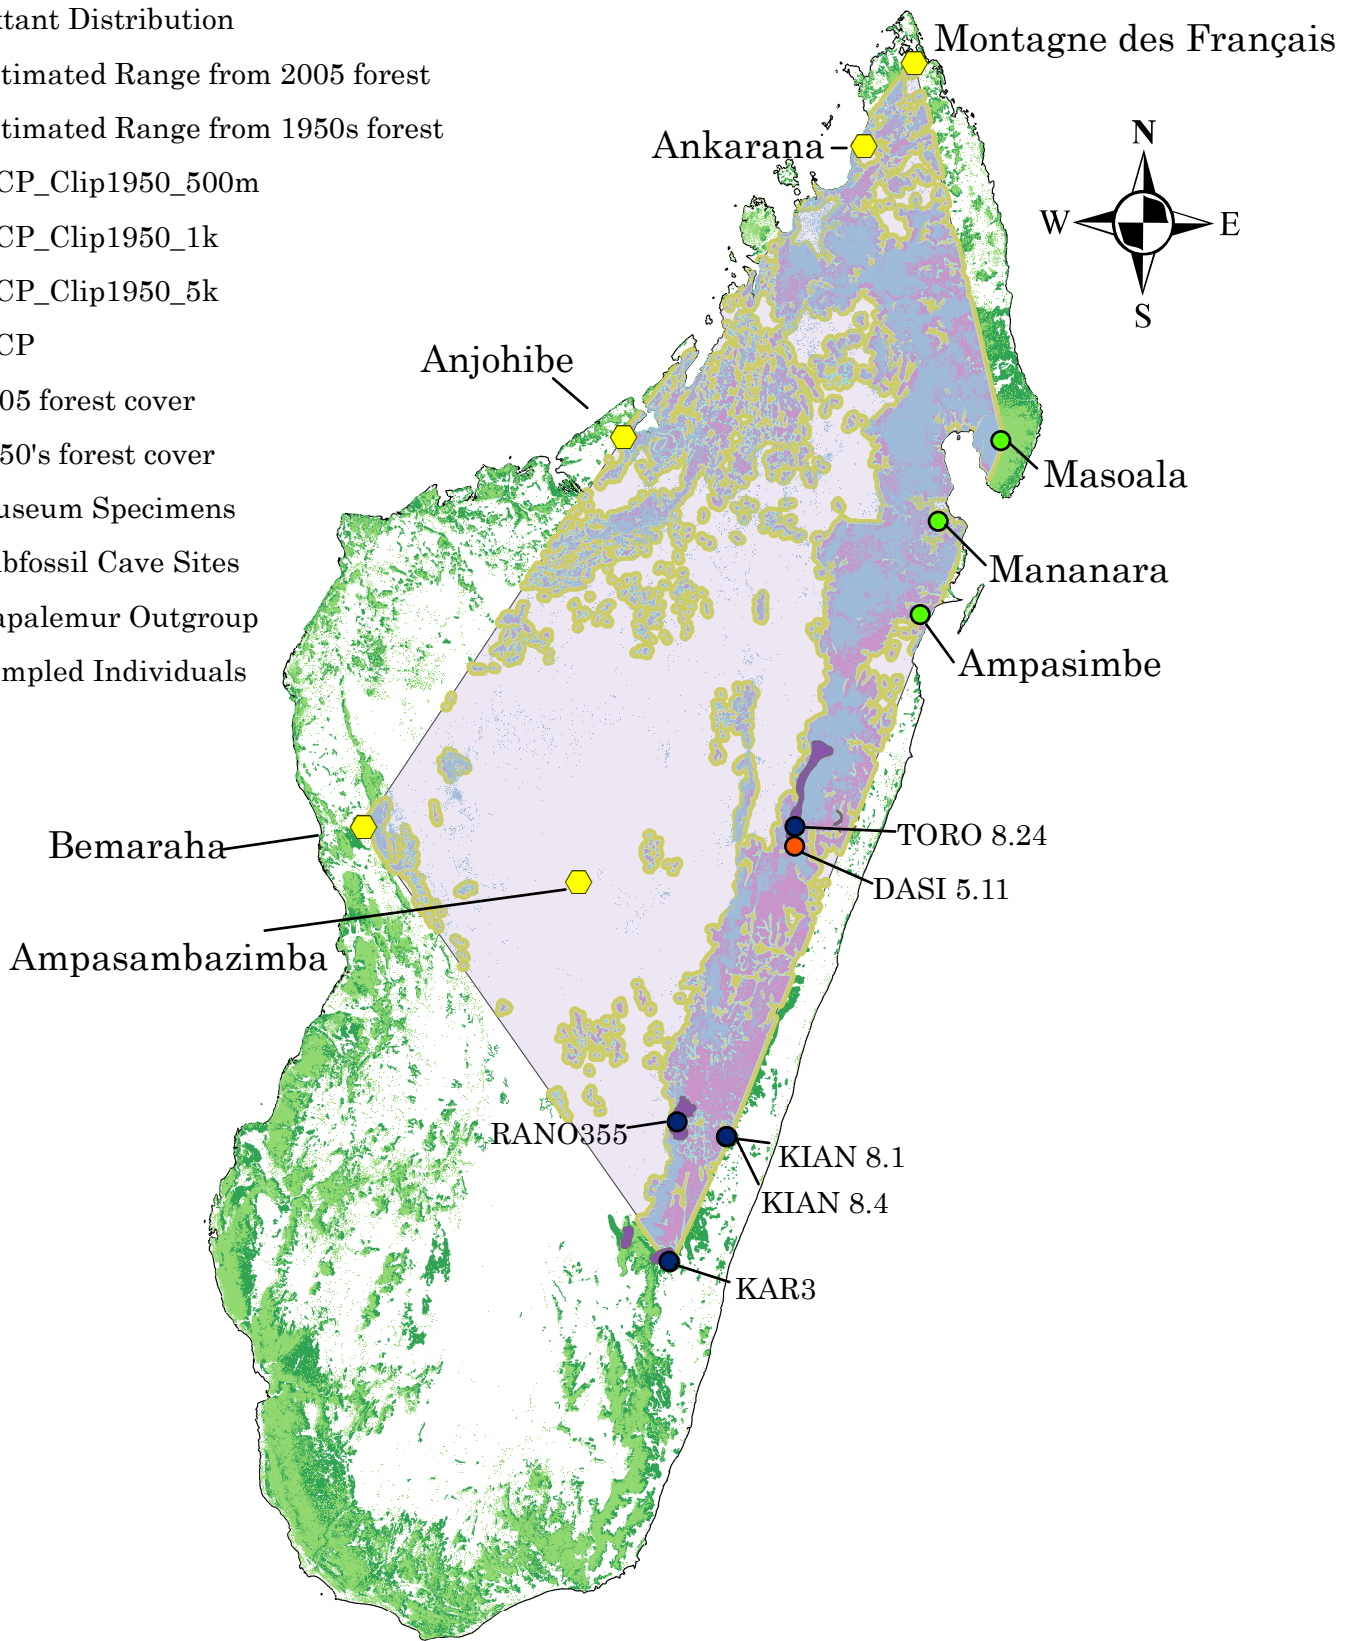

Legend

- Extant Distribution
- Estimated Range from 2005 forest
- Estimated Range from 1950s forest
- MCP_Clip1950_500m
- MCP_Clip1950_1k
- MCP_Clip1950_5k
- MCP
- 2005 forest cover
- 1950's forest cover
- Museum Specimens
- Subfossil Cave Sites
- Hapalemur Outgroup
- Sampled Individuals

0 45 90 180 270 360 Kilometers