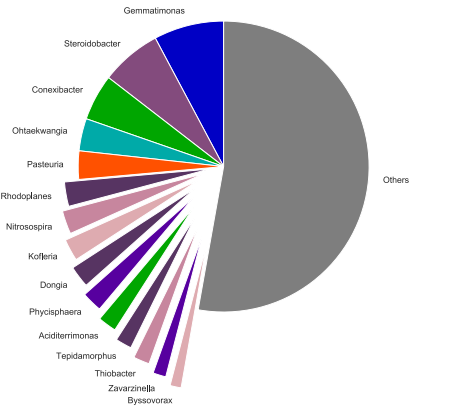

Topic #51

Image from: https://commons.wikimedia.org/wiki/File:Porcine_feces.jpg

Topic #52

vaginal
fornix vagina introitus
female
african american

Image from:

https://commons.wikimedia.org/wiki/File%3AScheme_female_reproductive_system-en.svg

Topic #53

river wastewater
sediment fresh surface lake winter aquatic
water
minnesota geographic influent
freshwater
biofilm sewage pollution coast urban sewer

Image from:

<https://pixabay.com/en/mississippi-river-landscape-forest-958586/>

Topic #54

alfisol field map combustion
grassland argentina temperate
horizon dry
soil
maize plant loam florida fertilizer agricultural
silt compost terrestrial
canada

Image from:

<https://pixabay.com/en/tractor-labour-agricultural-machine-1732125/>