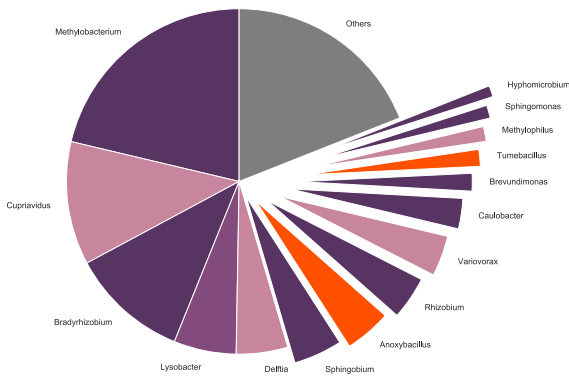

Topic #43

Image from: https://commons.wikimedia.org/wiki/File%3AScheme_female_reproductive_system-en.svg

Topic #44

Image from: https://commons.wikimedia.org/wiki/File%3AIron_hydroxide_precipitate_in_stream.

Topic #45

Image from: <https://pixabay.com/en/puppy-golden-retriever-dog-1207816/>

Topic #46

Image from: <https://pixabay.com/en/channel-sewage-sludge-unsanitary-1692671/>

Topic #47

Image from: https://commons.wikimedia.org/wiki/File%3AHouse_mouse.jpg