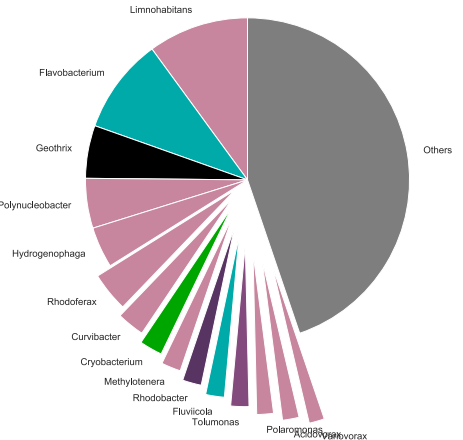

Topic #51

Image from: https://commons.wikimedia.org/wiki/File:Porcine_feces.jpg

Topic #52

vaginal
fornix vagina introitus
female
african american

Image from:

https://commons.wikimedia.org/wiki/File%3AScheme_female_reproductive_system-en.svg

Topic #53

river wastewater
sediment fresh surface lake winter aquatic
water
minnesota geographic influent
freshwater
biofilm sewage pollution coast urban sewer

Image from:

<https://pixabay.com/en/mississippi-river-landscape-forest-958586/>

Topic #54

alfisol field map combustion
grassland argentina temperate
horizon dry
soil
maize plant loam florida fertilizer agricultural
silt compost terrestrial
canada

Image from:

<https://pixabay.com/en/tractor-labour-agricultural-machine-1732125/>