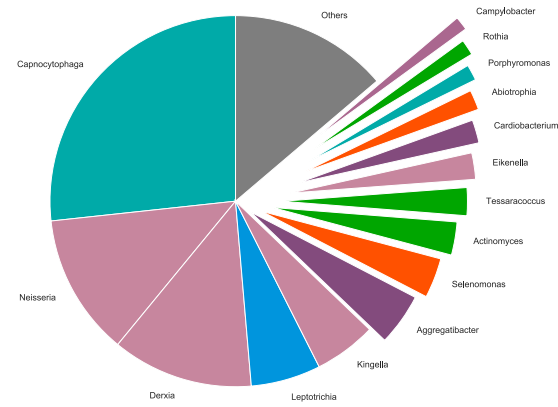

Topic #43

Image from: https://commons.wikimedia.org/wiki/File%3AScheme_female_reproductive_system-en.svg

Topic #44

Image from: https://commons.wikimedia.org/wiki/File%3AIron_hydroxide_precipitate_in_stream.

Topic #48

Image from: <https://pixabay.com/en/puppy-golden-retriever-dog-1207816/>

Topic #49

Image from: <https://pixabay.com/en/teeth-dentist-dental-mouth-tooth-1652976/>

Topic #50

Image from: <https://pixabay.com/en/insects-serviformica-cunicularia-827787/>

Topic #51

Image from: https://commons.wikimedia.org/wiki/File:Porcine_feces.jpg

Topic #52

vaginal
fornix vagina introitus
female
african american

Image from:

https://commons.wikimedia.org/wiki/File%3AScheme_female_reproductive_system-en.svg