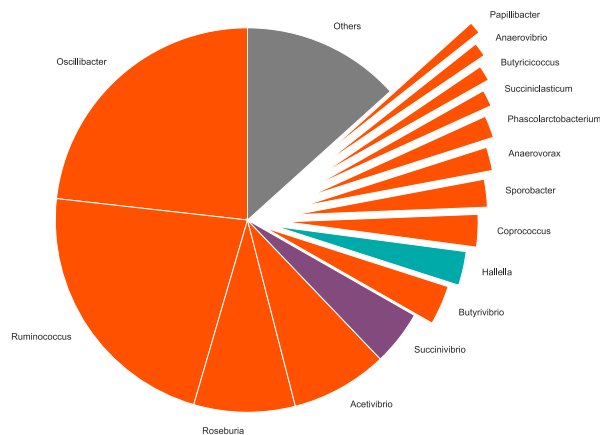

Topic #48

Image from: <https://pixabay.com/en/puppy-golden-retriever-dog-1207816/>

Topic #49

Image from: <https://pixabay.com/en/teeth-dentist-dental-mouth-tooth-1652976/>

Topic #50

Image from: <https://pixabay.com/en/insects-serviformica-cunicularia-827787/>

Topic #51

Image from: https://commons.wikimedia.org/wiki/File:Porcine_feces.jpg

Topic #52

vaginal
fornix vagina introitus
female
african american

Image from:

https://commons.wikimedia.org/wiki/File%3AScheme_female_reproductive_system-en.svg

Topic #53

river wastewater
sediment fresh surface lake winter aquatic
water
minnesota geographic influent
freshwater
biofilm sewage pollution coast urban sewer

Image from:

<https://pixabay.com/en/mississippi-river-landscape-forest-958586/>