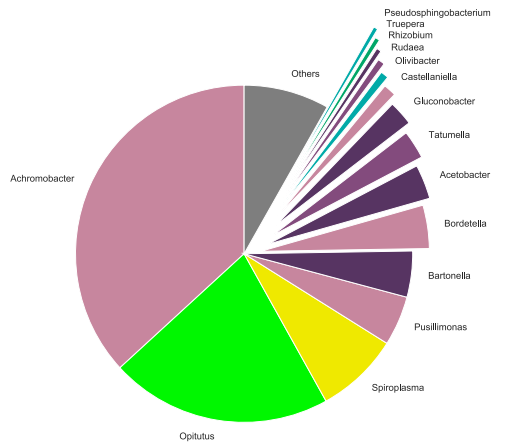

Topic #43

Image from: https://commons.wikimedia.org/wiki/File%3AScheme_female_reproductive_system-en.svg

Topic #44

Image from: https://commons.wikimedia.org/wiki/File%3AIron_hydroxide_precipitate_in_stream.

Topic #45

Image from: <https://pixabay.com/en/puppy-golden-retriever-dog-1207816/>

Topic #46

Image from: <https://pixabay.com/en/channel-sewage-sludge-unsanitary-1692671/>

Topic #47

Image from: https://commons.wikimedia.org/wiki/File%3AHouse_mouse.jpg

Topic #48

Image from: <https://pixabay.com/en/puppy-golden-retriever-dog-1207816/>

Topic #49

Image from: <https://pixabay.com/en/teeth-dentist-dental-mouth-tooth-1652976/>

Topic #50

Image from: <https://pixabay.com/en/insects-serviformica-cunicularia-827787/>

Topic #51

Image from: https://commons.wikimedia.org/wiki/File:Porcine_feces.jpg

Topic #52

vaginal
fornix vagina introitus
female
african american

Image from:

https://commons.wikimedia.org/wiki/File%3AScheme_female_reproductive_system-en.svg