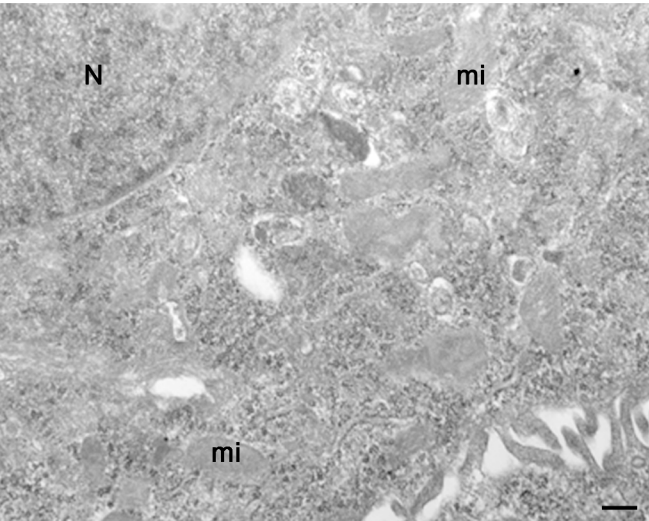

Mock

mCherry- μ NS-MT + Reovirus