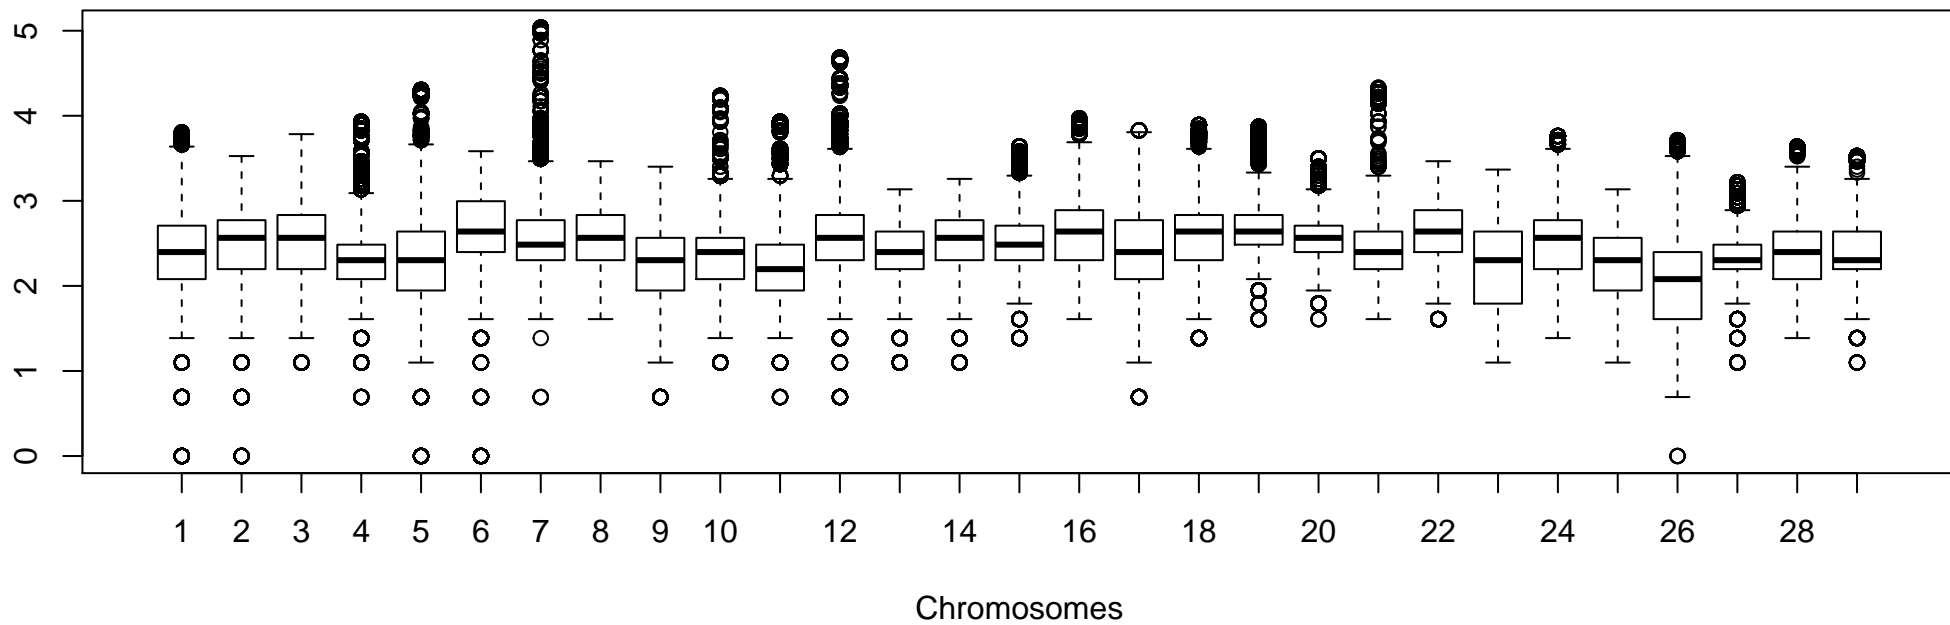

Number of times a SNP appeared in a ROH

Karvadi (Log₁₀-transformed)

Number of times a SNP appeared in a ROH

Golias (Log₁₀-transformed)

Number of times a SNP appeared in a ROH

Godhavari (Log₁₀-transformed)

Number of times a SNP appeared in a ROH

Taj Mahal (Log₁₀-transformed)

Number of times a SNP appeared in a ROH

Akasamu (Log₁₀-transformed)

Number of times a SNP appeared in a ROH

Nagpur (Log₁₀-transformed)