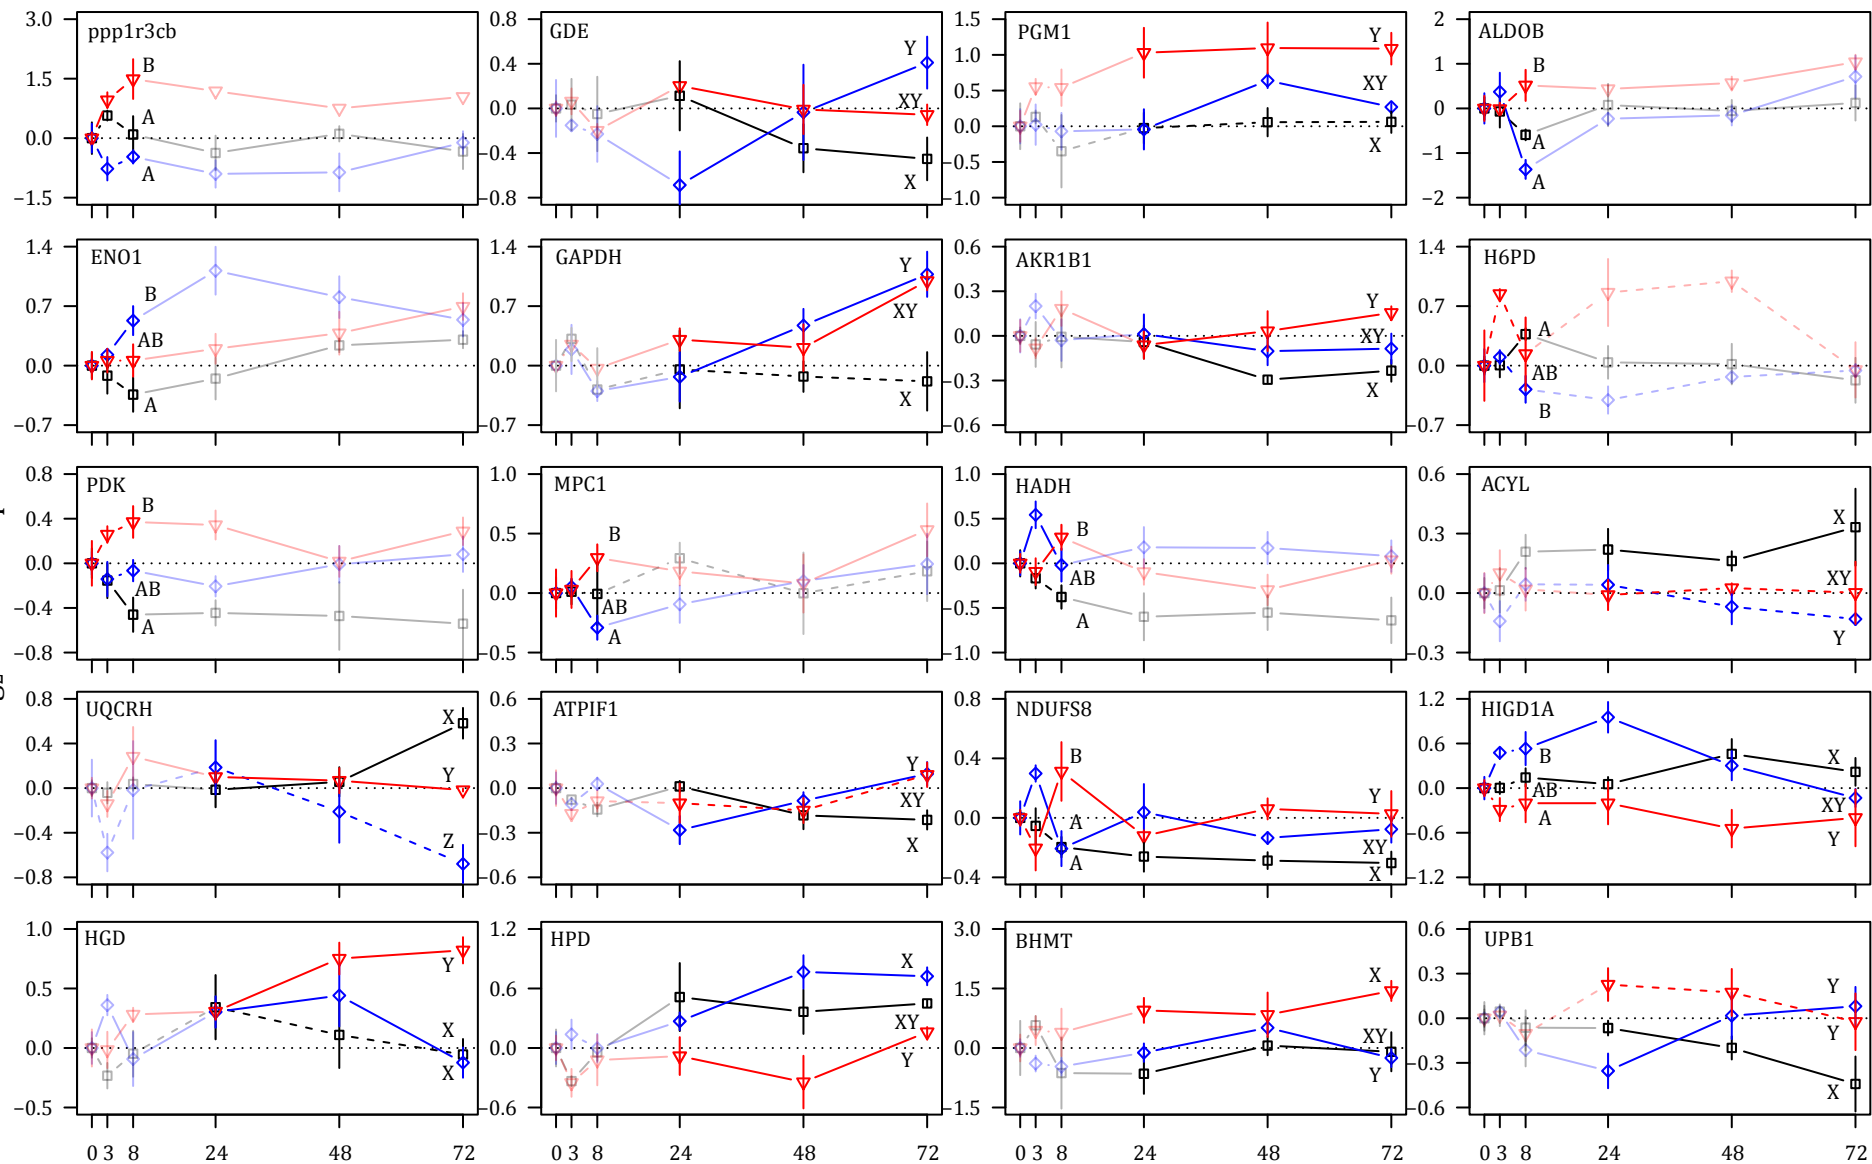

Log₂ Relative Expression

Time (hr)