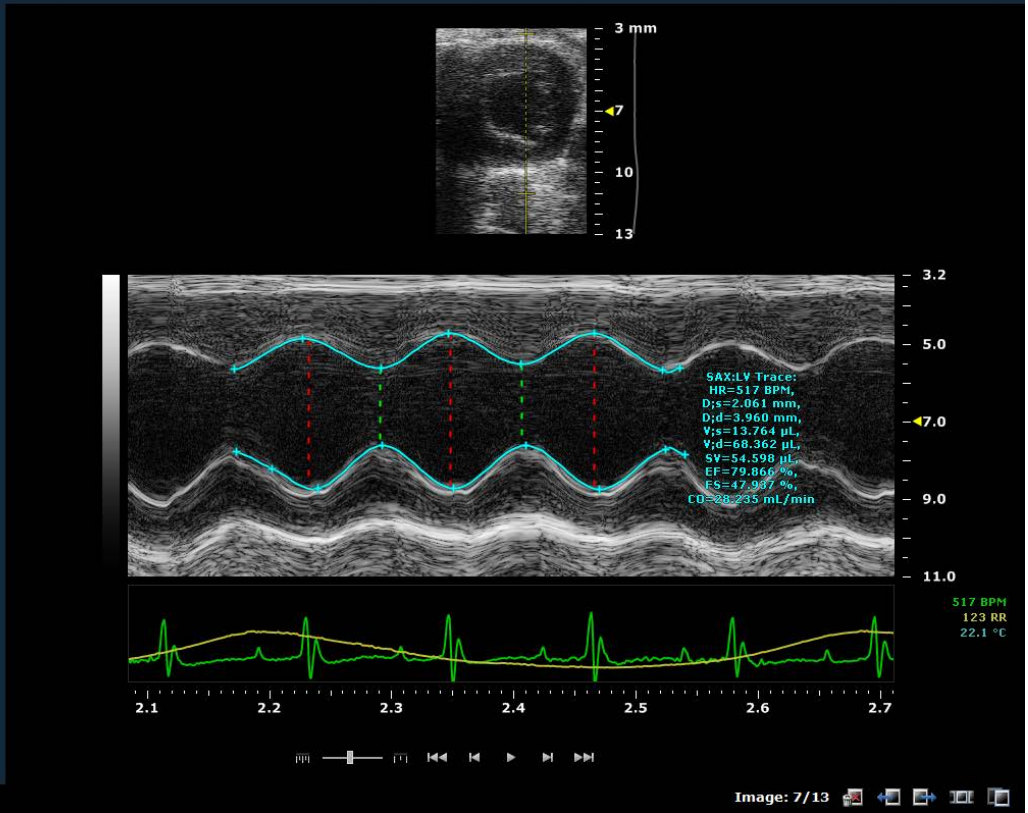

UAMS Marjan Boerma MS-400

**Application Preset**  
Cardiology Cardiac

**Transmit**  
Frequency 30 MHz  
Power 100 %

**Acquisition**  
Gain 27 dB

**Display**  
Dynamic Range 60 dB  
Display Map C5  
Sweep Speed 1200 Hz  
Brightness 50  
Contrast 50

**Gate**  
Depth 11.04 mm  
Length 7.8 mm  
Gate-Angle 0 deg

UAMS Marjan Boerma MS-400

**Application Preset**  
Cardiology Cardiac

**Transmit**  
Frequency 30 MHz  
Power 100 %

**Acquisition**  
Gain 27 dB

**Display**  
Dynamic Range 60 dB  
Display Map C5  
Sweep Speed 1200 Hz  
Brightness 50  
Contrast 50

**Gate**  
Depth 10.9 mm  
Length 7.8 mm  
Gate-Angle 0 deg