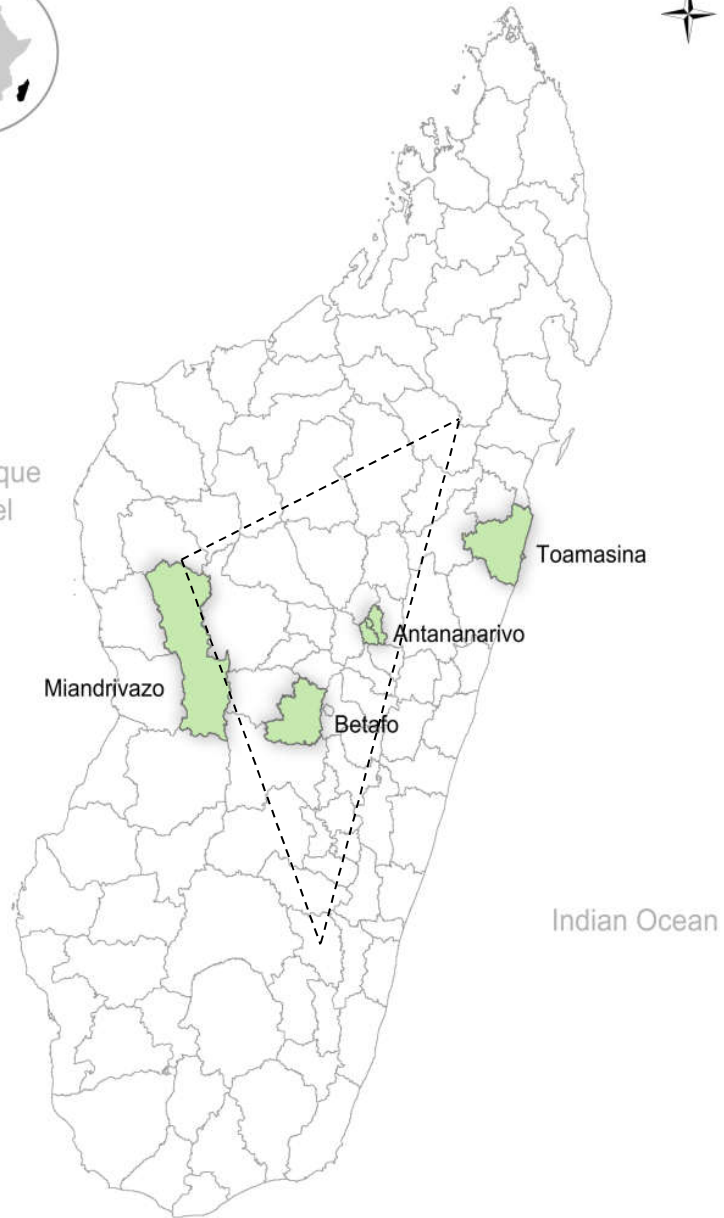

Mozambique
Channel

Toamasina

Antananarivo

Miandrivazo

Betafo

Indian Ocean

0 150 Km