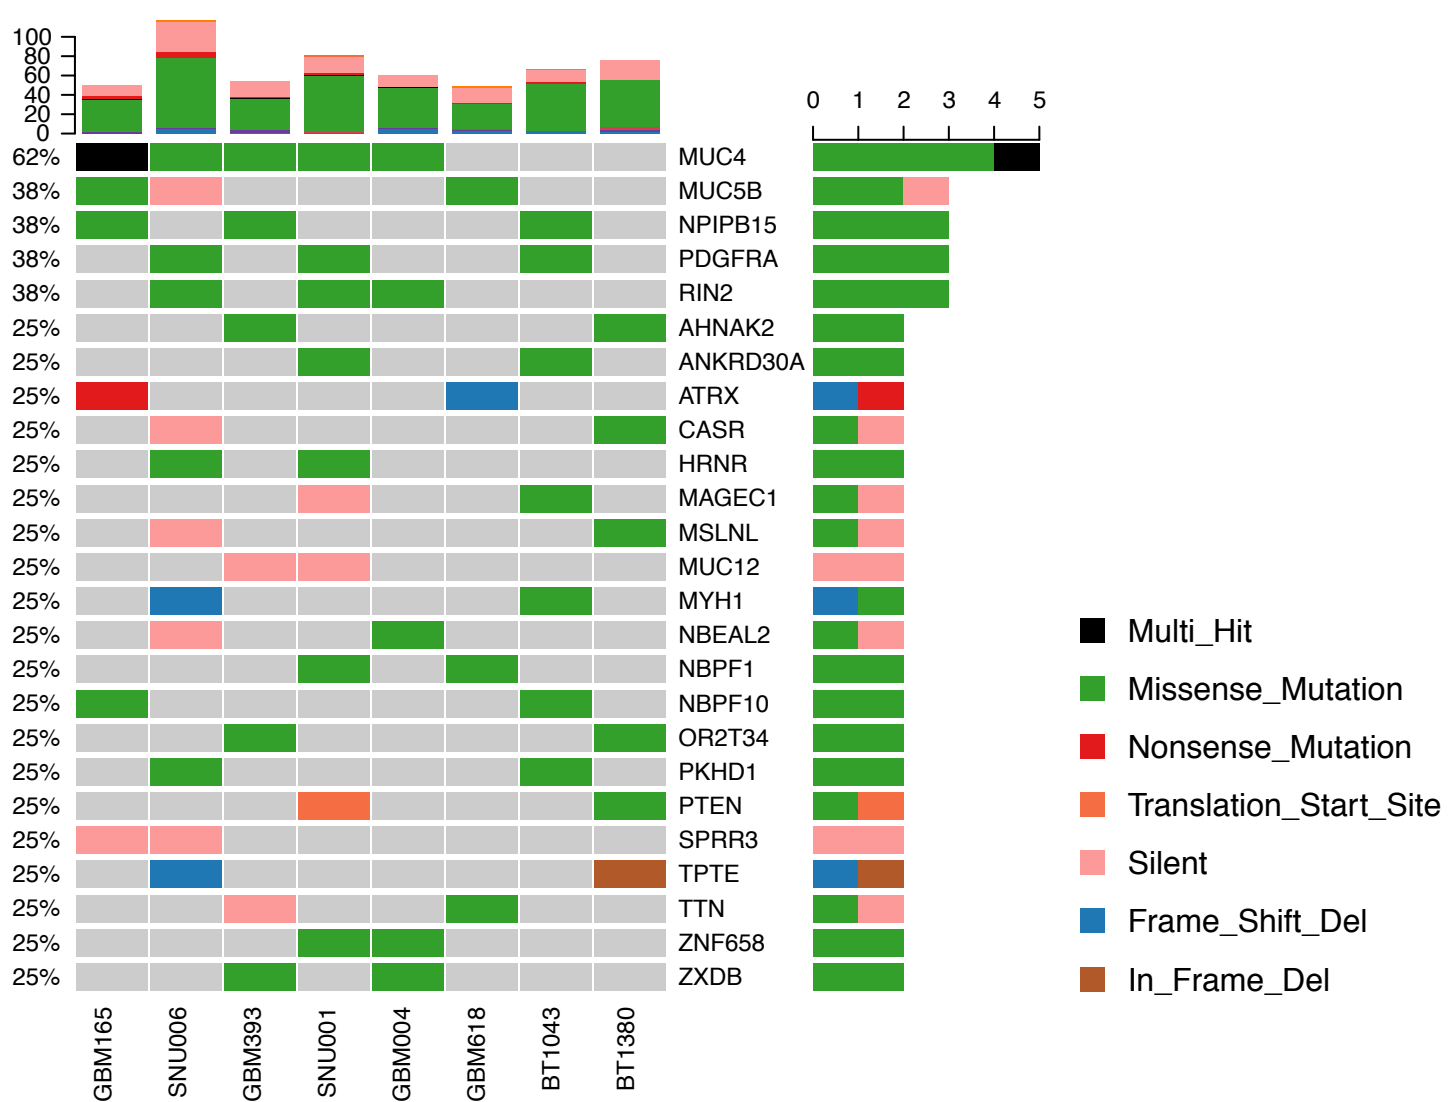

A

B

- Multi_Hit
- Missense_Mutation
- Nonsense_Mutation
- Translation_Start_Site
- Silent
- Frame_Shift_Del
- In_Frame_Del