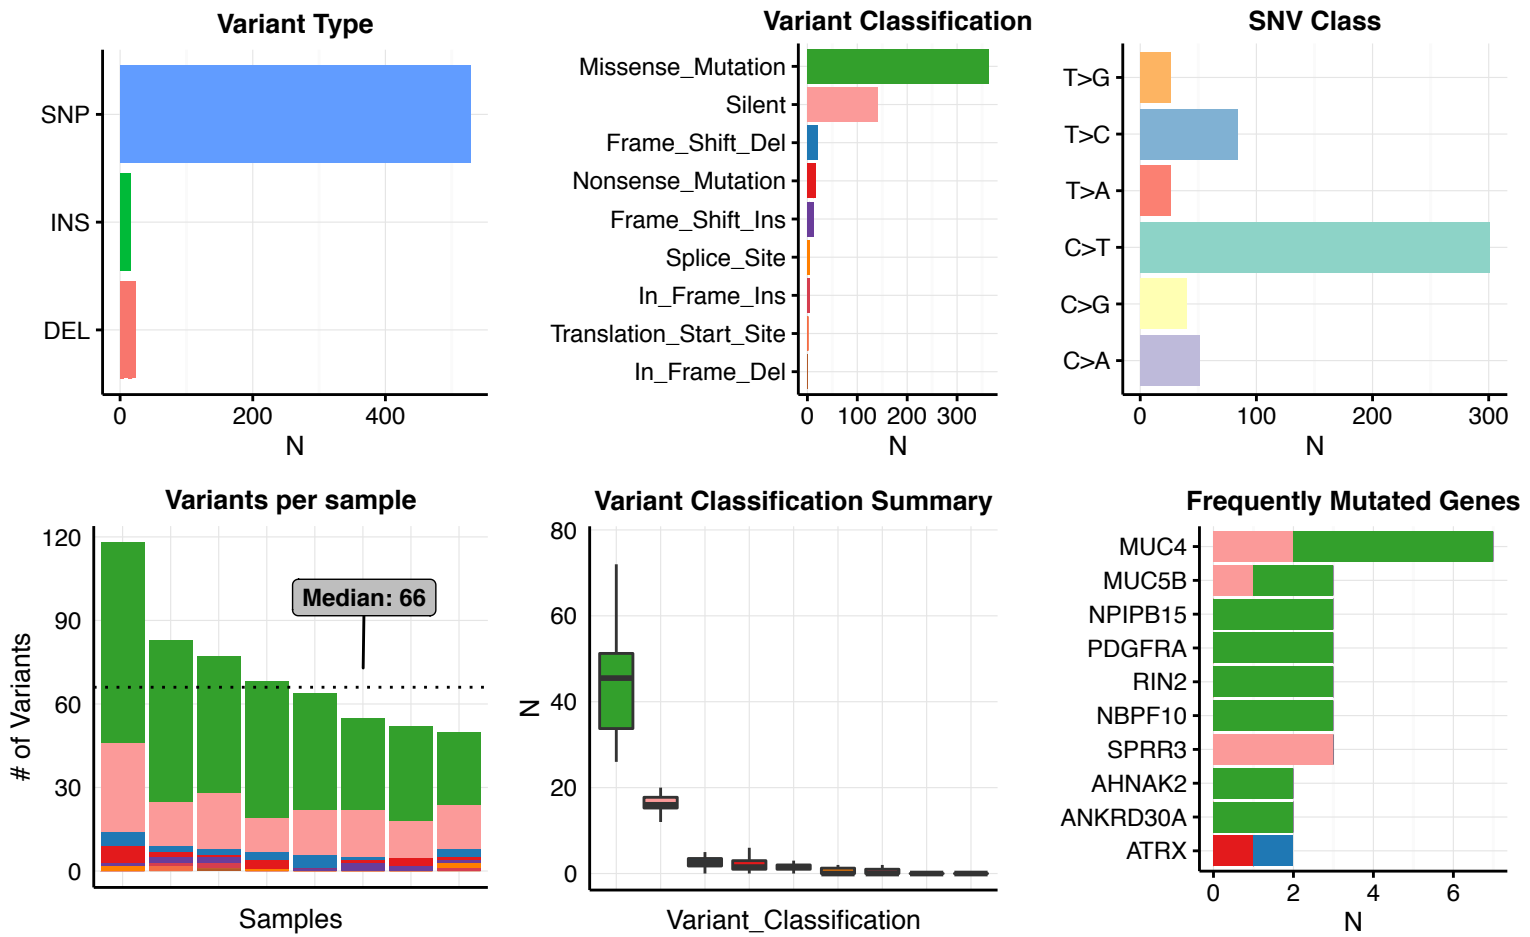

A

B

- Multi_Hit
- Missense_Mutation
- Nonsense_Mutation
- Translation_Start_Site
- Silent
- Frame_Shift_Del
- In_Frame_Del