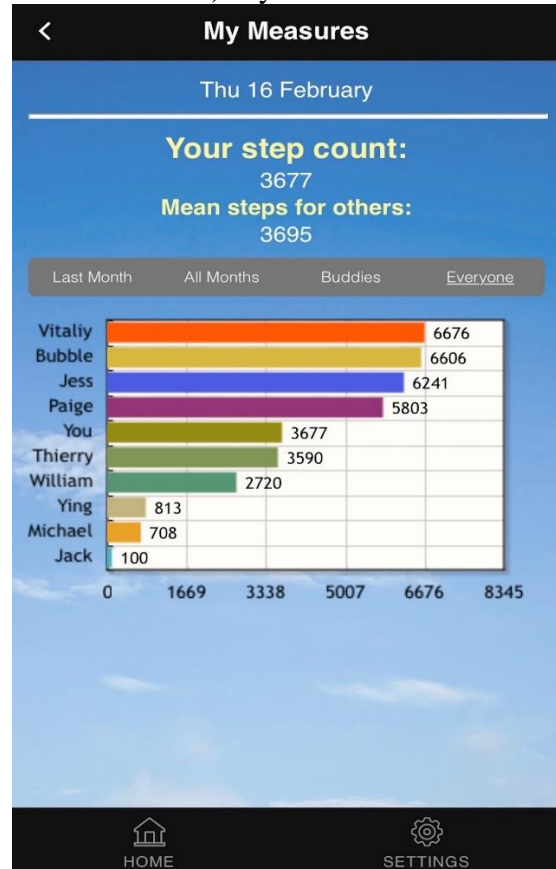

Appendix 2: Screenshots of the fit.healthy.me app

a) Homepage

b) My measures

c) Social comparison features