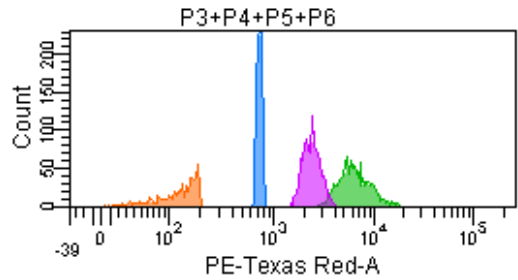

FACSDiva Version 6.1.2

Tube: By4741-T

Population	#Events	%Parent	%Total
All Events	20,357	###	100.0
P1	20,300	99.7	99.7
P2	20,000	98.5	98.2
P8	19,972	99.9	98.1
P3	1,133	5.7	5.6
P4	1,168	5.8	5.7
P5	1,129	5.7	5.5
P6	633	3.2	3.1