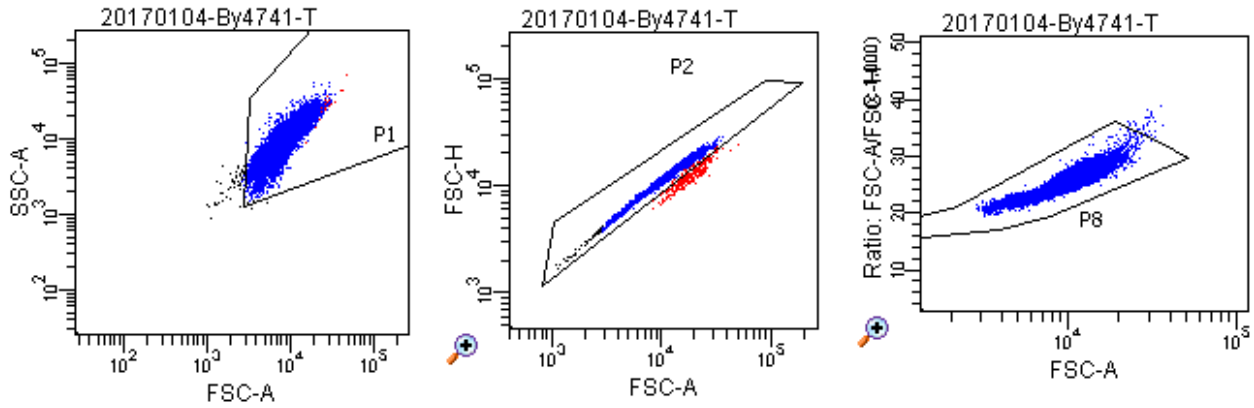

FACSDiva Version 6.1.2

Tube: By4741-T

Population	#Events	%Parent	%Total
All Events	20,357	###	100.0
P1	20,300	99.7	99.7
P2	20,000	98.5	98.2
P8	19,972	99.9	98.1
P3	1,133	5.7	5.6
P4	1,168	5.8	5.7
P5	1,129	5.7	5.5
P6	633	3.2	3.1