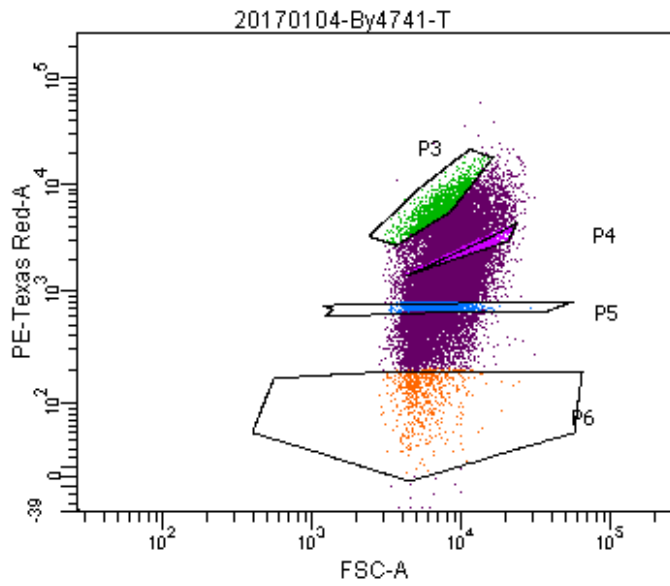

FACSDiva Version 6.1.2

Tube: By4741-T

Population	#Events	%Parent	%Total
All Events	20,357	###	100.0
P1	20,300	99.7	99.7
P2	20,000	98.5	98.2
P8	19,972	99.9	98.1
P3	1,133	5.7	5.6
P4	1,168	5.8	5.7
P5	1,129	5.7	5.5
P6	633	3.2	3.1