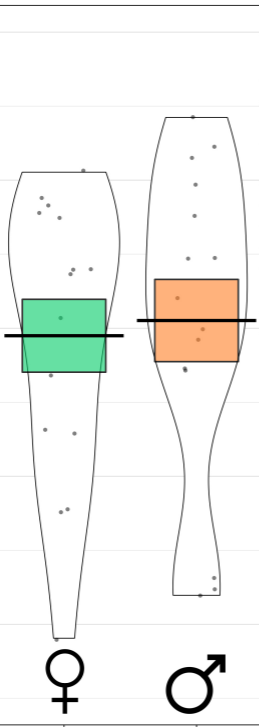

Path Integration Performance (scaled)

2
1.5
1
0.5
0
-0.5
-1
-1.5
-2
-2.5

Real World

Video Game