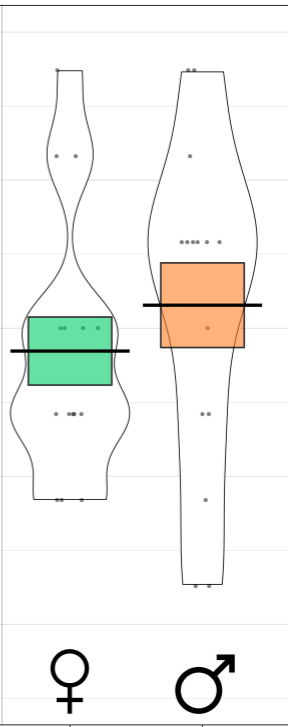

Path Integration Performance (scaled)

2
1.5
1
0.5
0
-0.5
-1
-1.5
-2
-2.5

Real World

Video Game