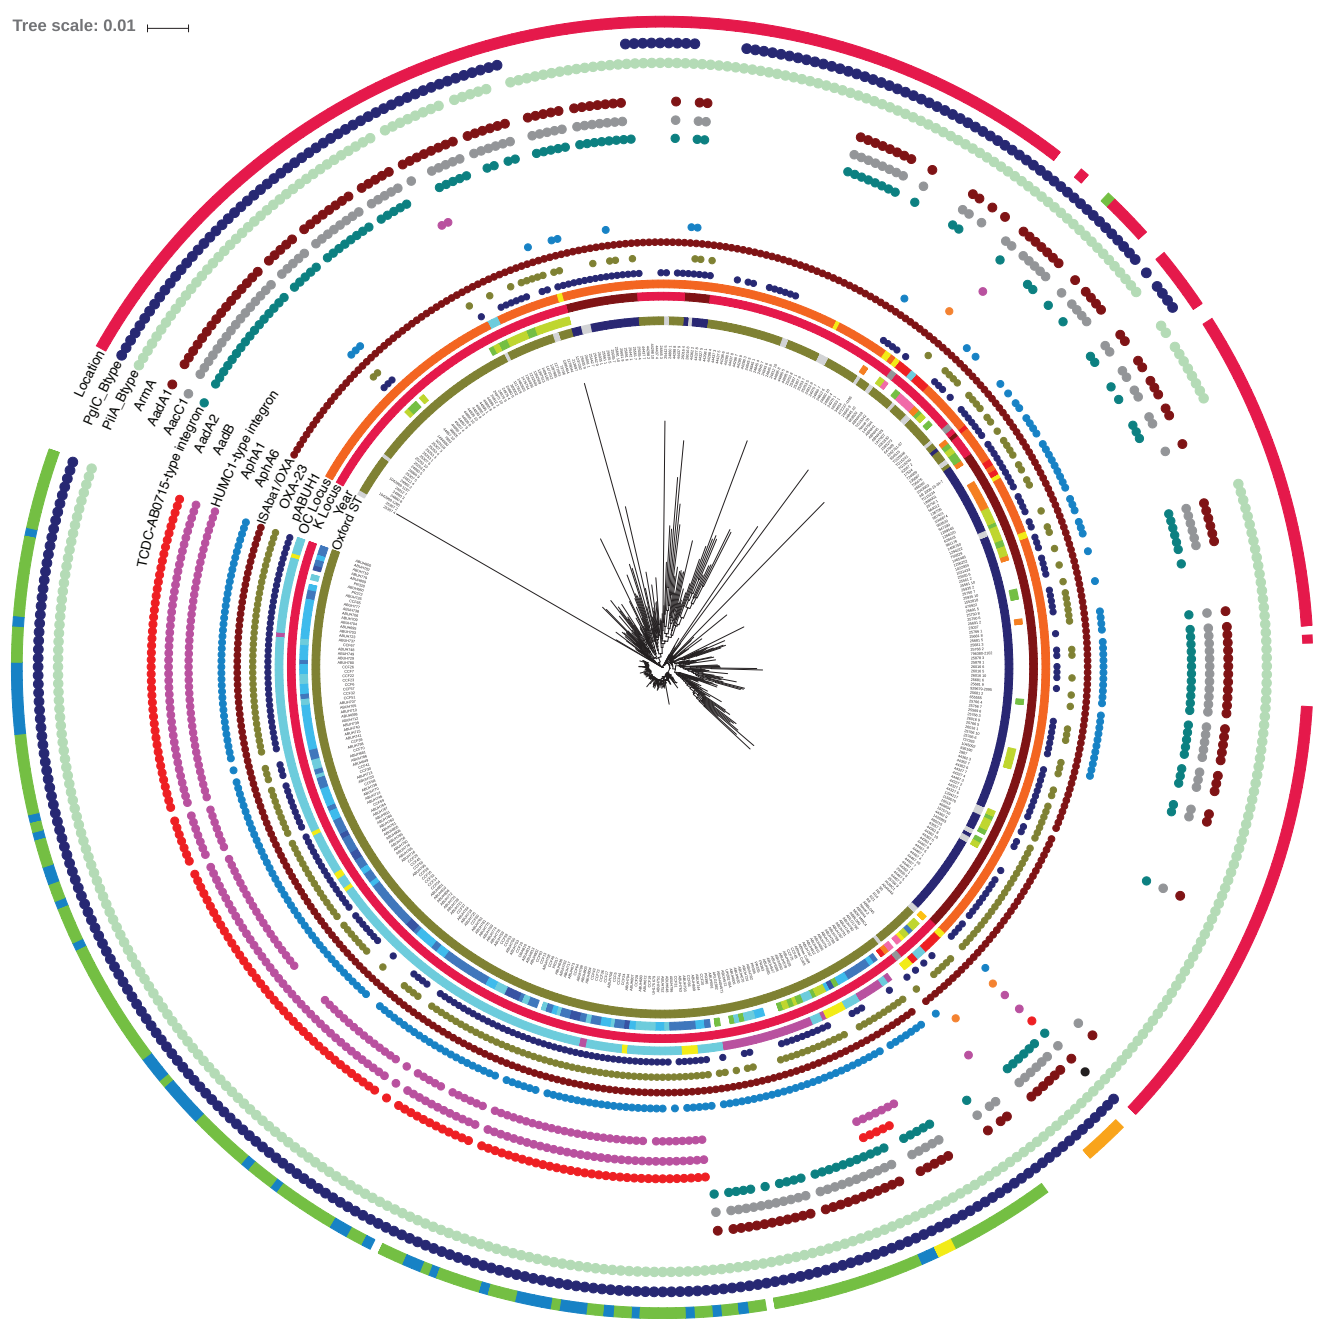

Tree scale: 0.01

Oxford MLST	
Blue	ST208
Olive	ST281
Dark Blue	ST349
Orange	ST350
Light Blue	ST417
Grey	Other

Isolation Year	
Red	<2007
Pink	2007
Orange	2008
Yellow	2009
Light Green	2010
Green	2011
Light Blue	2012
Blue	2013
Dark Blue	2014
Dark Blue	2015
Dark Blue	2016

K Locus	
Teal	KL2
Brown	KL13
Red	KL22
Light Purple	KL33
Dark Blue	KL42
Grey	Other

OC Locus	
Red	OCL3
Orange	OCL3_ISAba13+del6770-7948
Light Blue	OCL3_ISAba13@7948
Purple	OCL3_ISAba13+del7142-7948
Yellow	OCL3-other_variant
Dark Blue	OCL1

Location	
Light Green	OH A
Blue	OH B
Red	MD
Orange	PA
Yellow	France