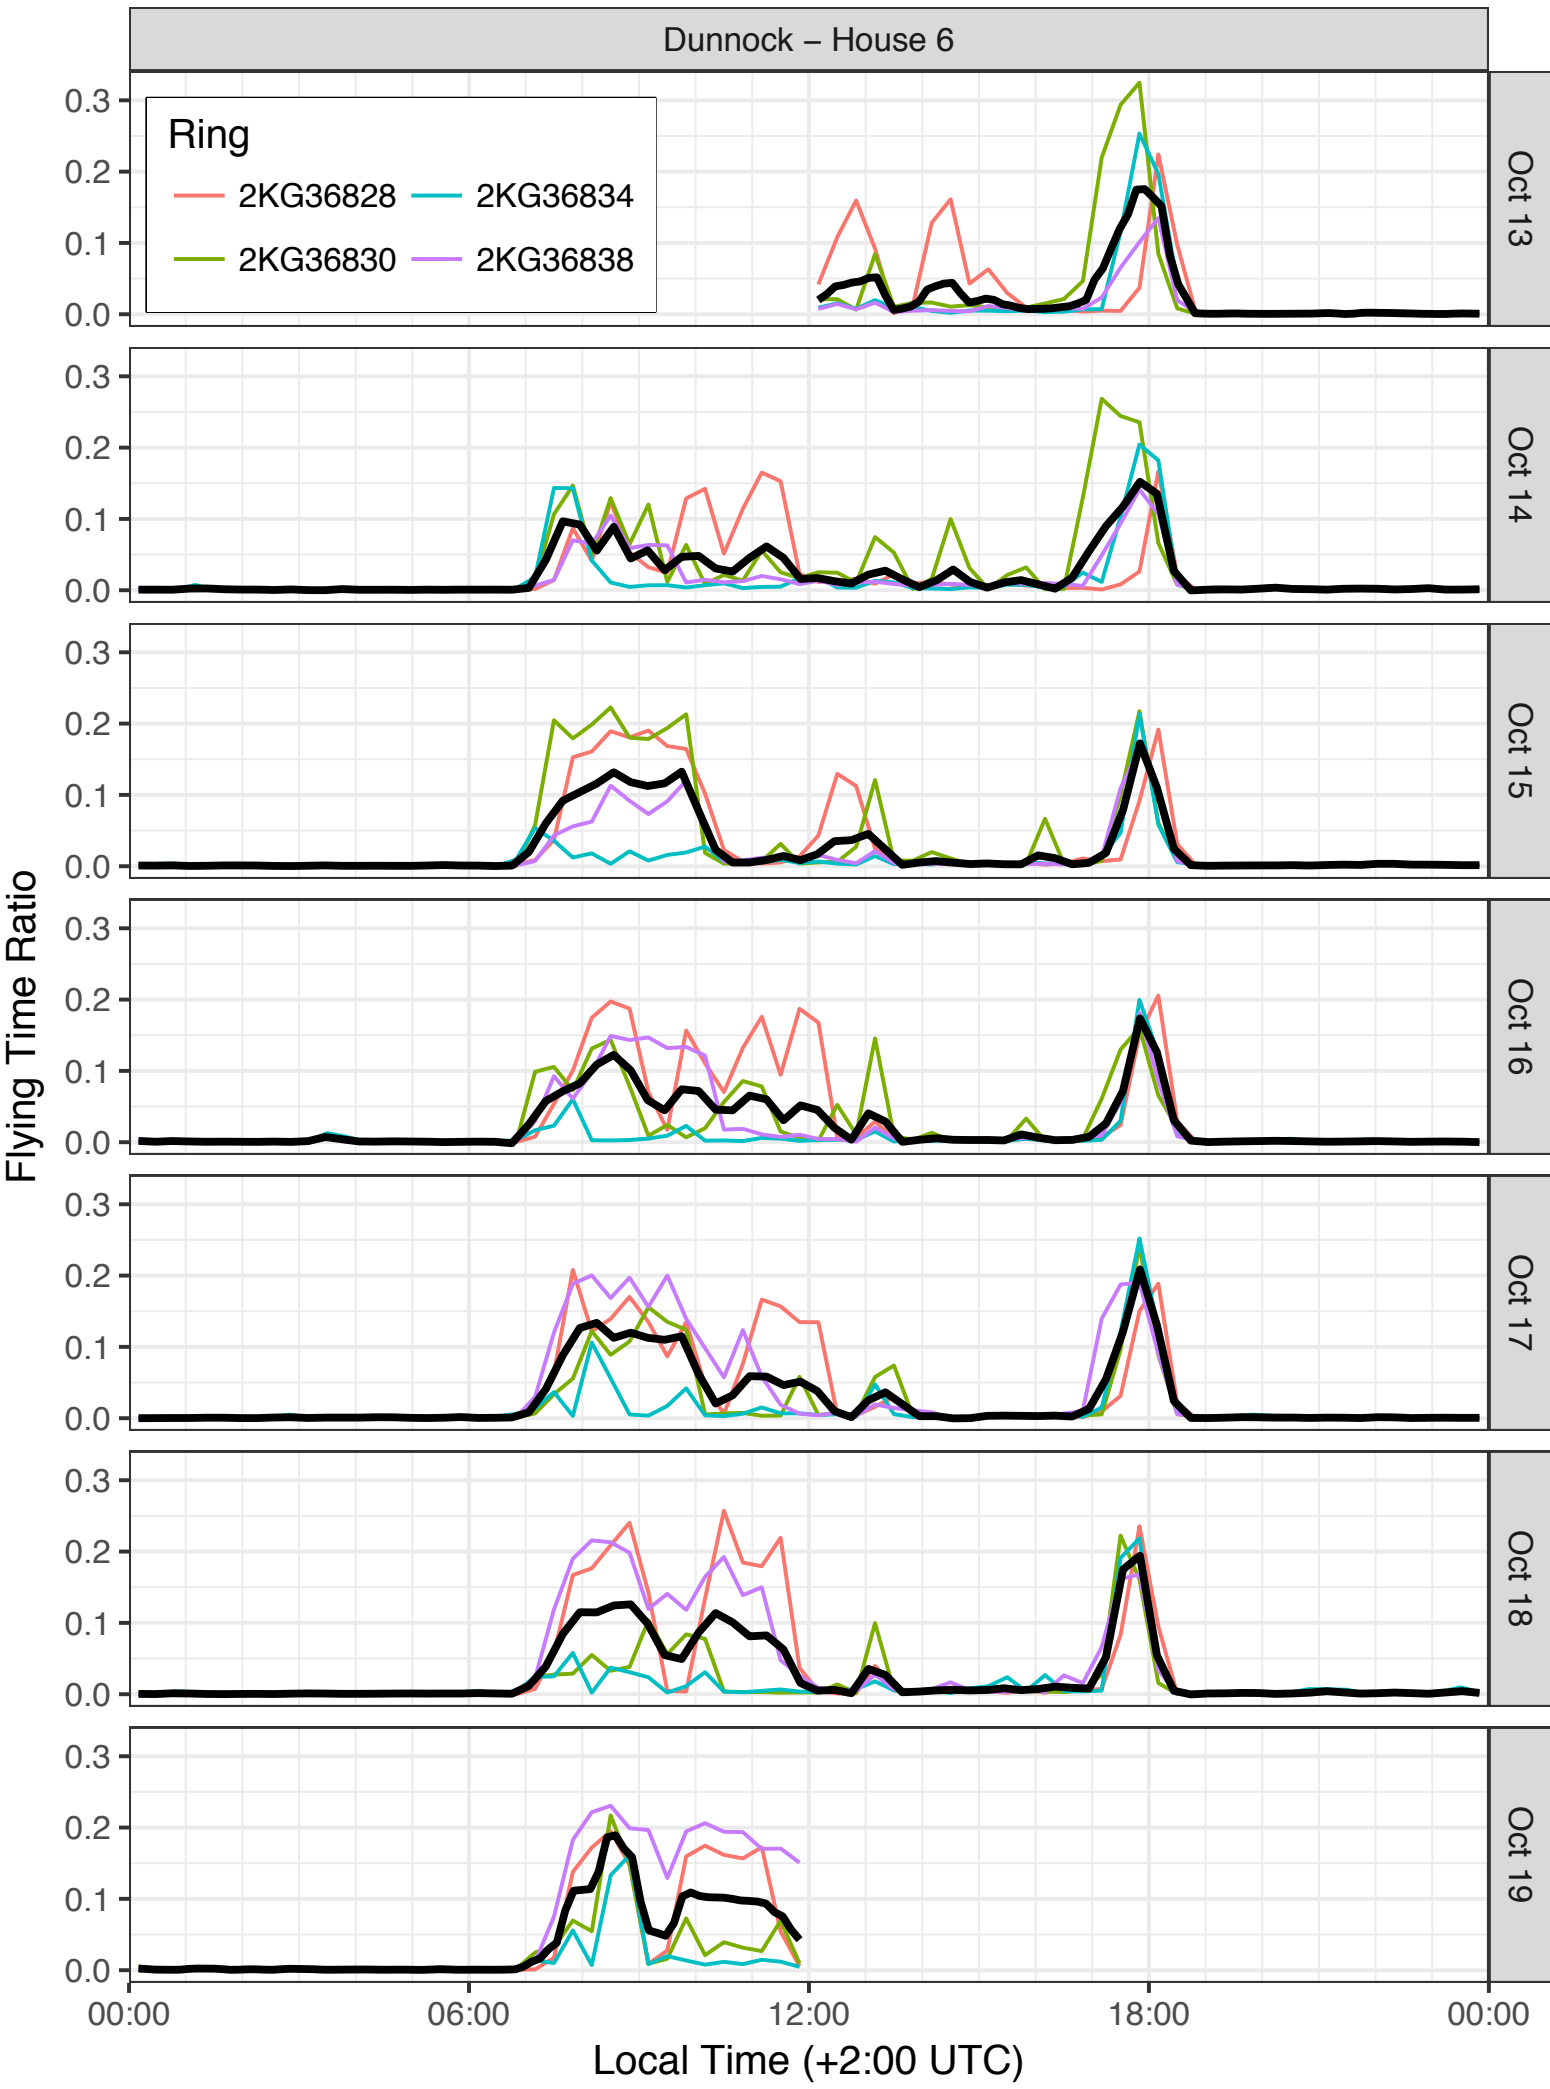

- CK95340
- CK95342
- CK95346
- CK95351

Oct 13

Oct 14

Oct 15

Oct 16

Oct 17

Oct 18

Oct 19

Flying Time Ratio

0.0 0.1 0.2

00:00 06:00 12:00 18:00 00:00

Local Time (+2:00 UTC)

Dunnock – House 4

Dunnock – House 6

Robin – House 3

Robin – House 5

Ring

- 2KG36842
- 2KG36864
- 2KG36851
- 2KG36865

Oct 21

Oct 22

Oct 23

Oct 24

Oct 25

Oct 26

Oct 27

Flying Time Ratio

0.0  
0.1  
0.2

00:00 06:00 12:00 18:00 00:00

Local Time (+2:00 UTC)