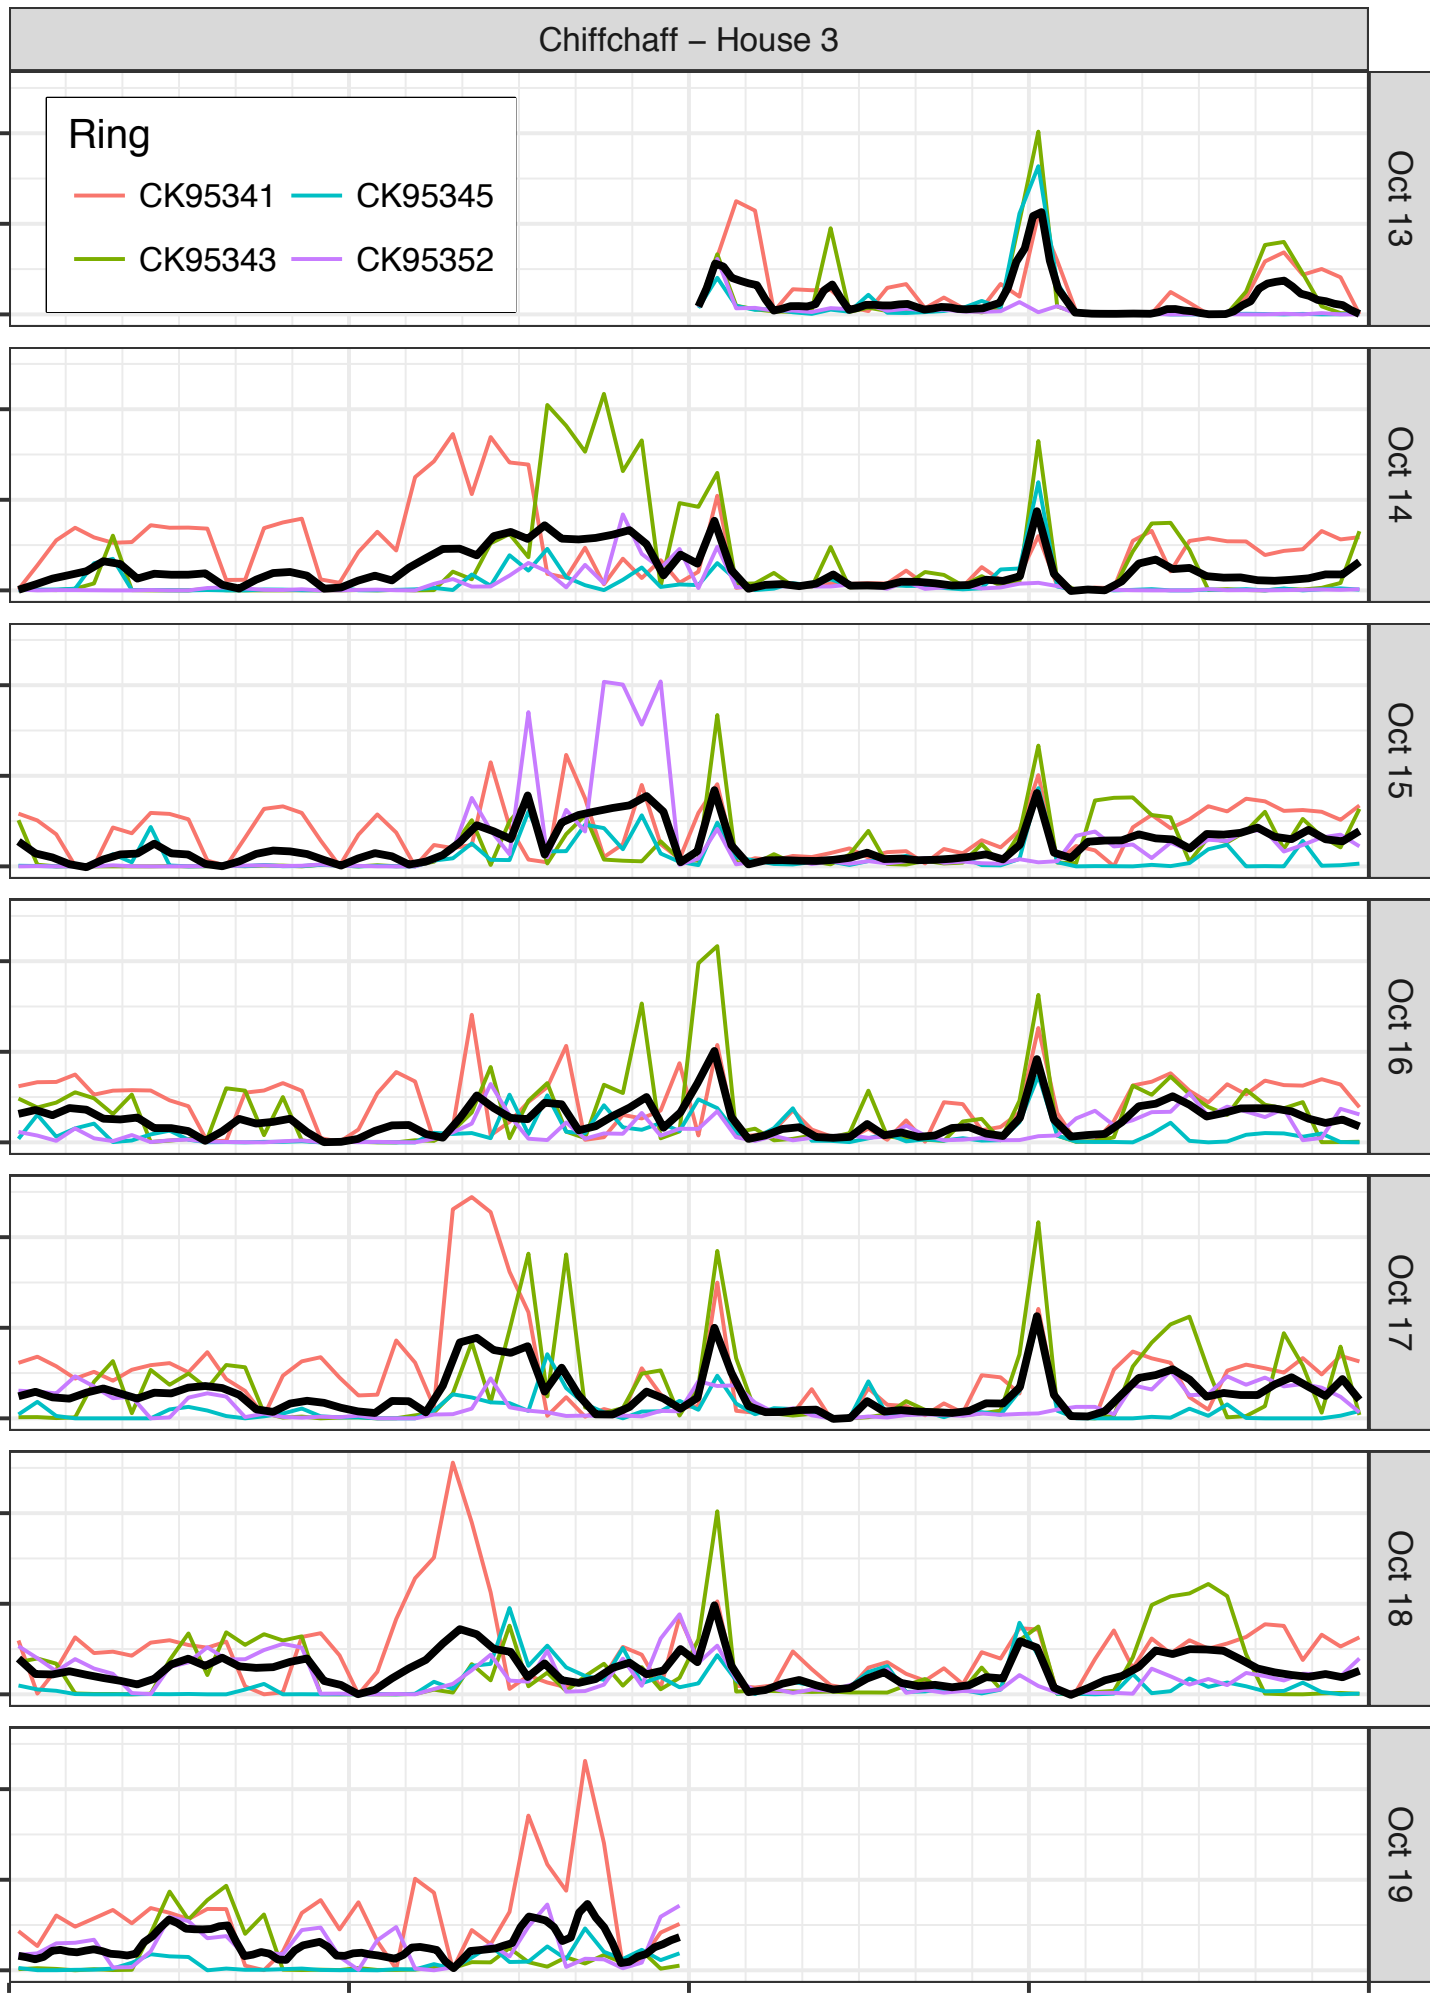

Oct 18

Oct 19

Flying Time Ratio

0.0 0.1 0.2

00:00 06:00 12:00 18:00 00:00

Local Time (+2:00 UTC)

Chiffchaff – House 5

Ring

- CK95340
- CK95342
- CK95346
- CK95351

Oct 13

Oct 14

Oct 15

Oct 16

Oct 17

Oct 18

Oct 19

Flying Time Ratio

0.0 0.1 0.2

00:00 06:00 12:00 18:00 00:00

Local Time (+2:00 UTC)

Dunnock – House 4

Dunnock – House 6

Robin – House 3

Robin – House 5

Oct 27

Flying Time Ratio

0.0  
0.1  
0.2

00:00 06:00 12:00 18:00 00:00

Local Time (+2:00 UTC)