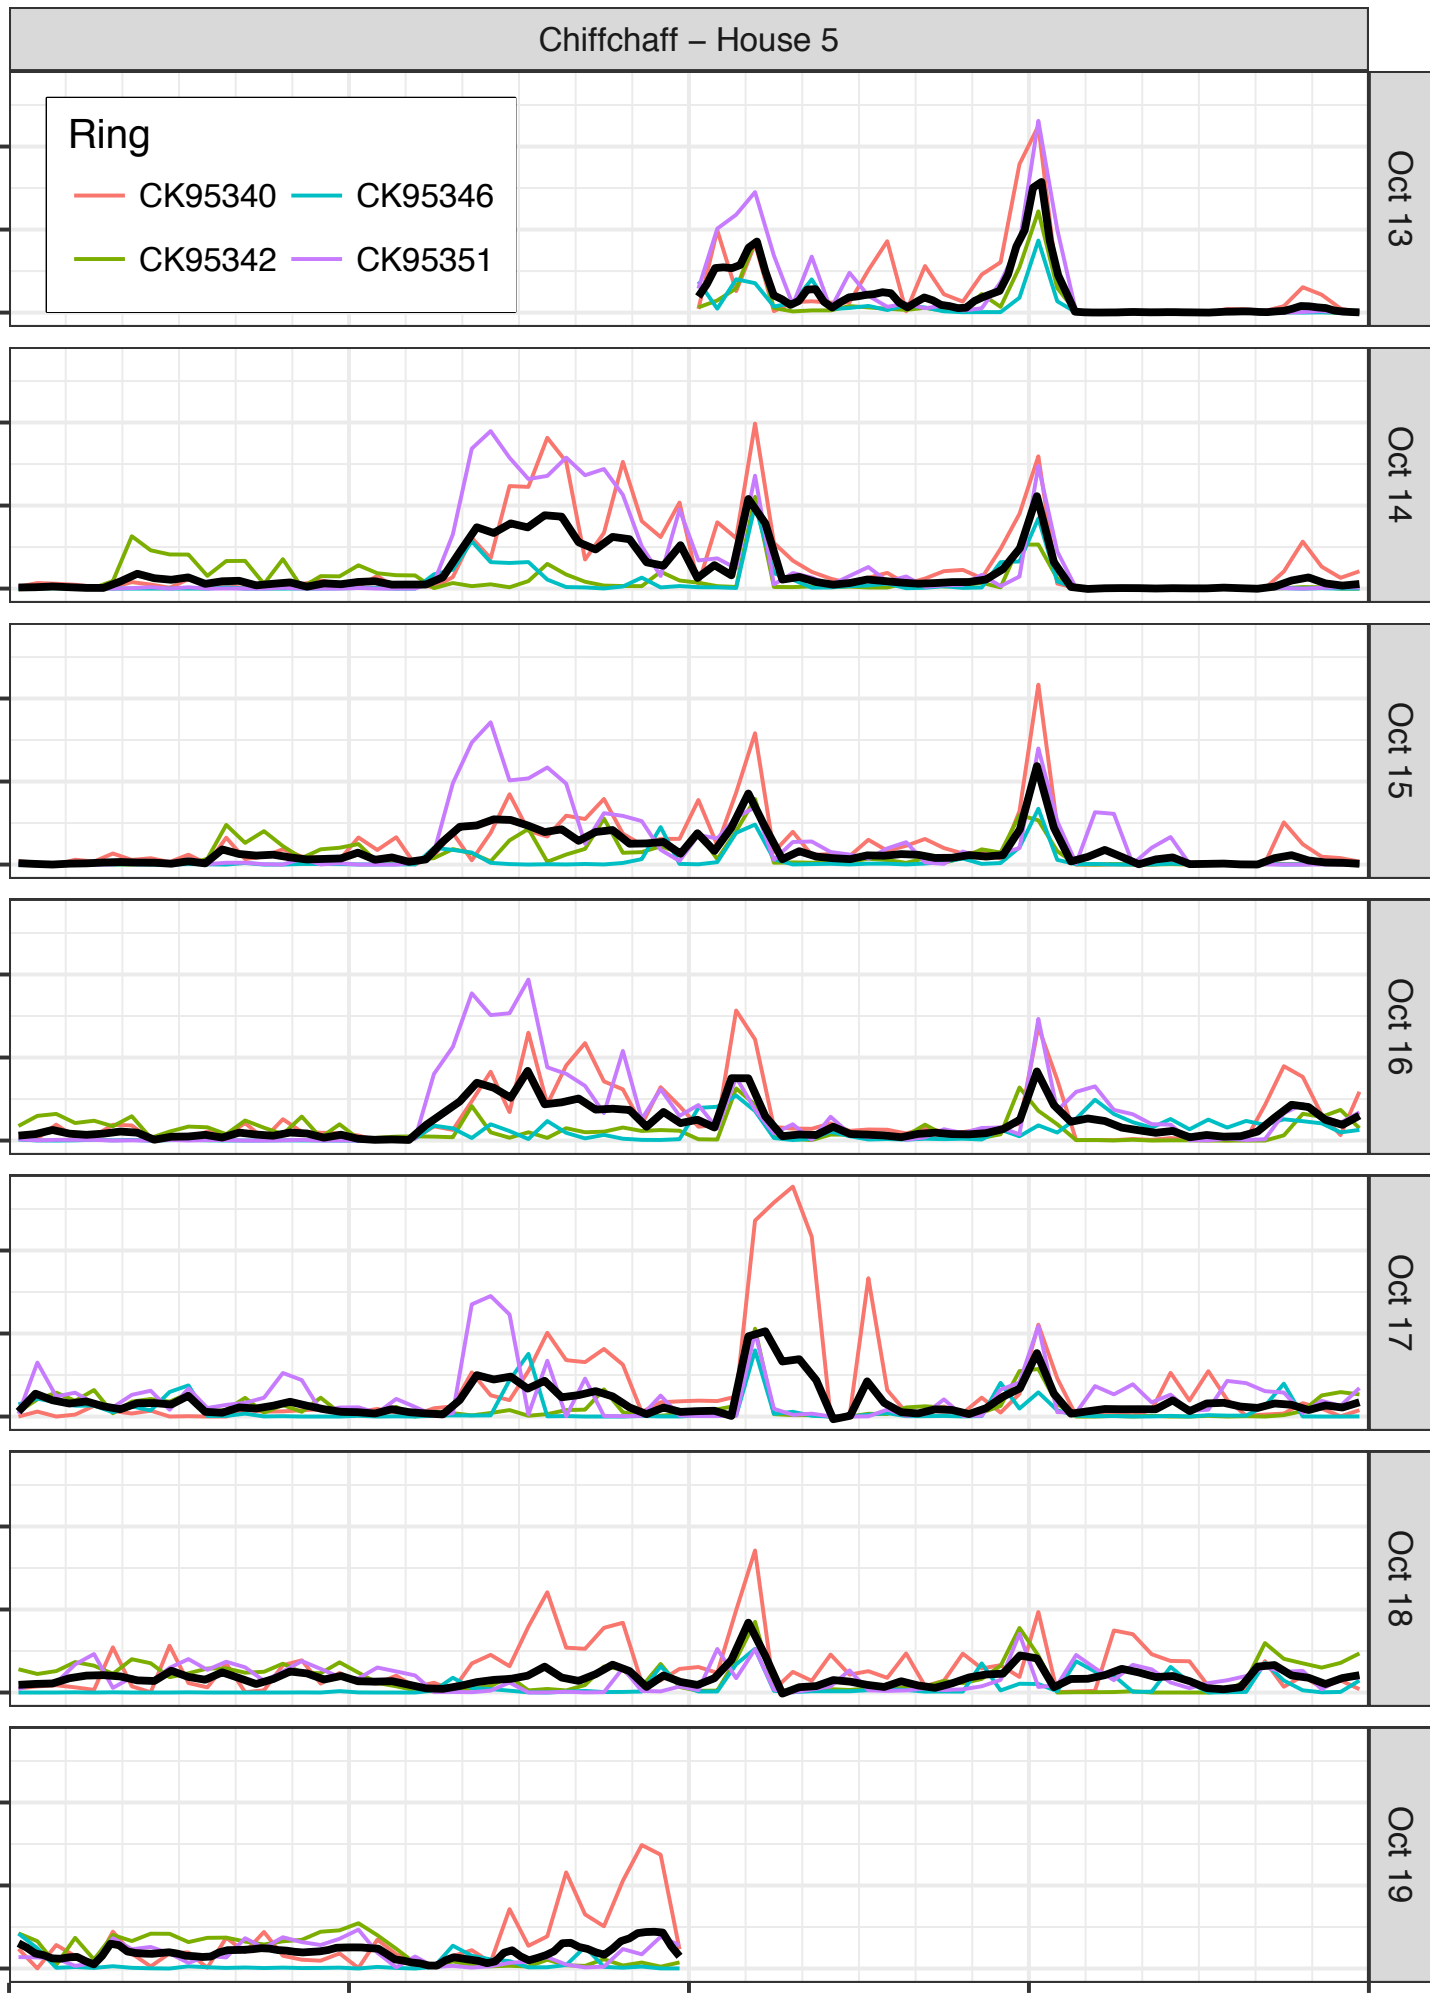

- CK95340
- CK95342
- CK95346
- CK95351

Oct 13

Oct 14

Oct 15

Oct 16

Oct 17

Oct 18

Oct 19

Flying Time Ratio

0.0 0.1 0.2

00:00 06:00 12:00 18:00 00:00

Local Time (+2:00 UTC)

Dunnock – House 4

Dunnock – House 6

Robin – House 3

Robin – House 5

Ring

- 2KG36842
- 2KG36864
- 2KG36851
- 2KG36865

Oct 21

Oct 22

Oct 23

Oct 24

Oct 25

Oct 26

Oct 27

Flying Time Ratio

0.0  
0.1  
0.2

00:00 06:00 12:00 18:00 00:00

Local Time (+2:00 UTC)