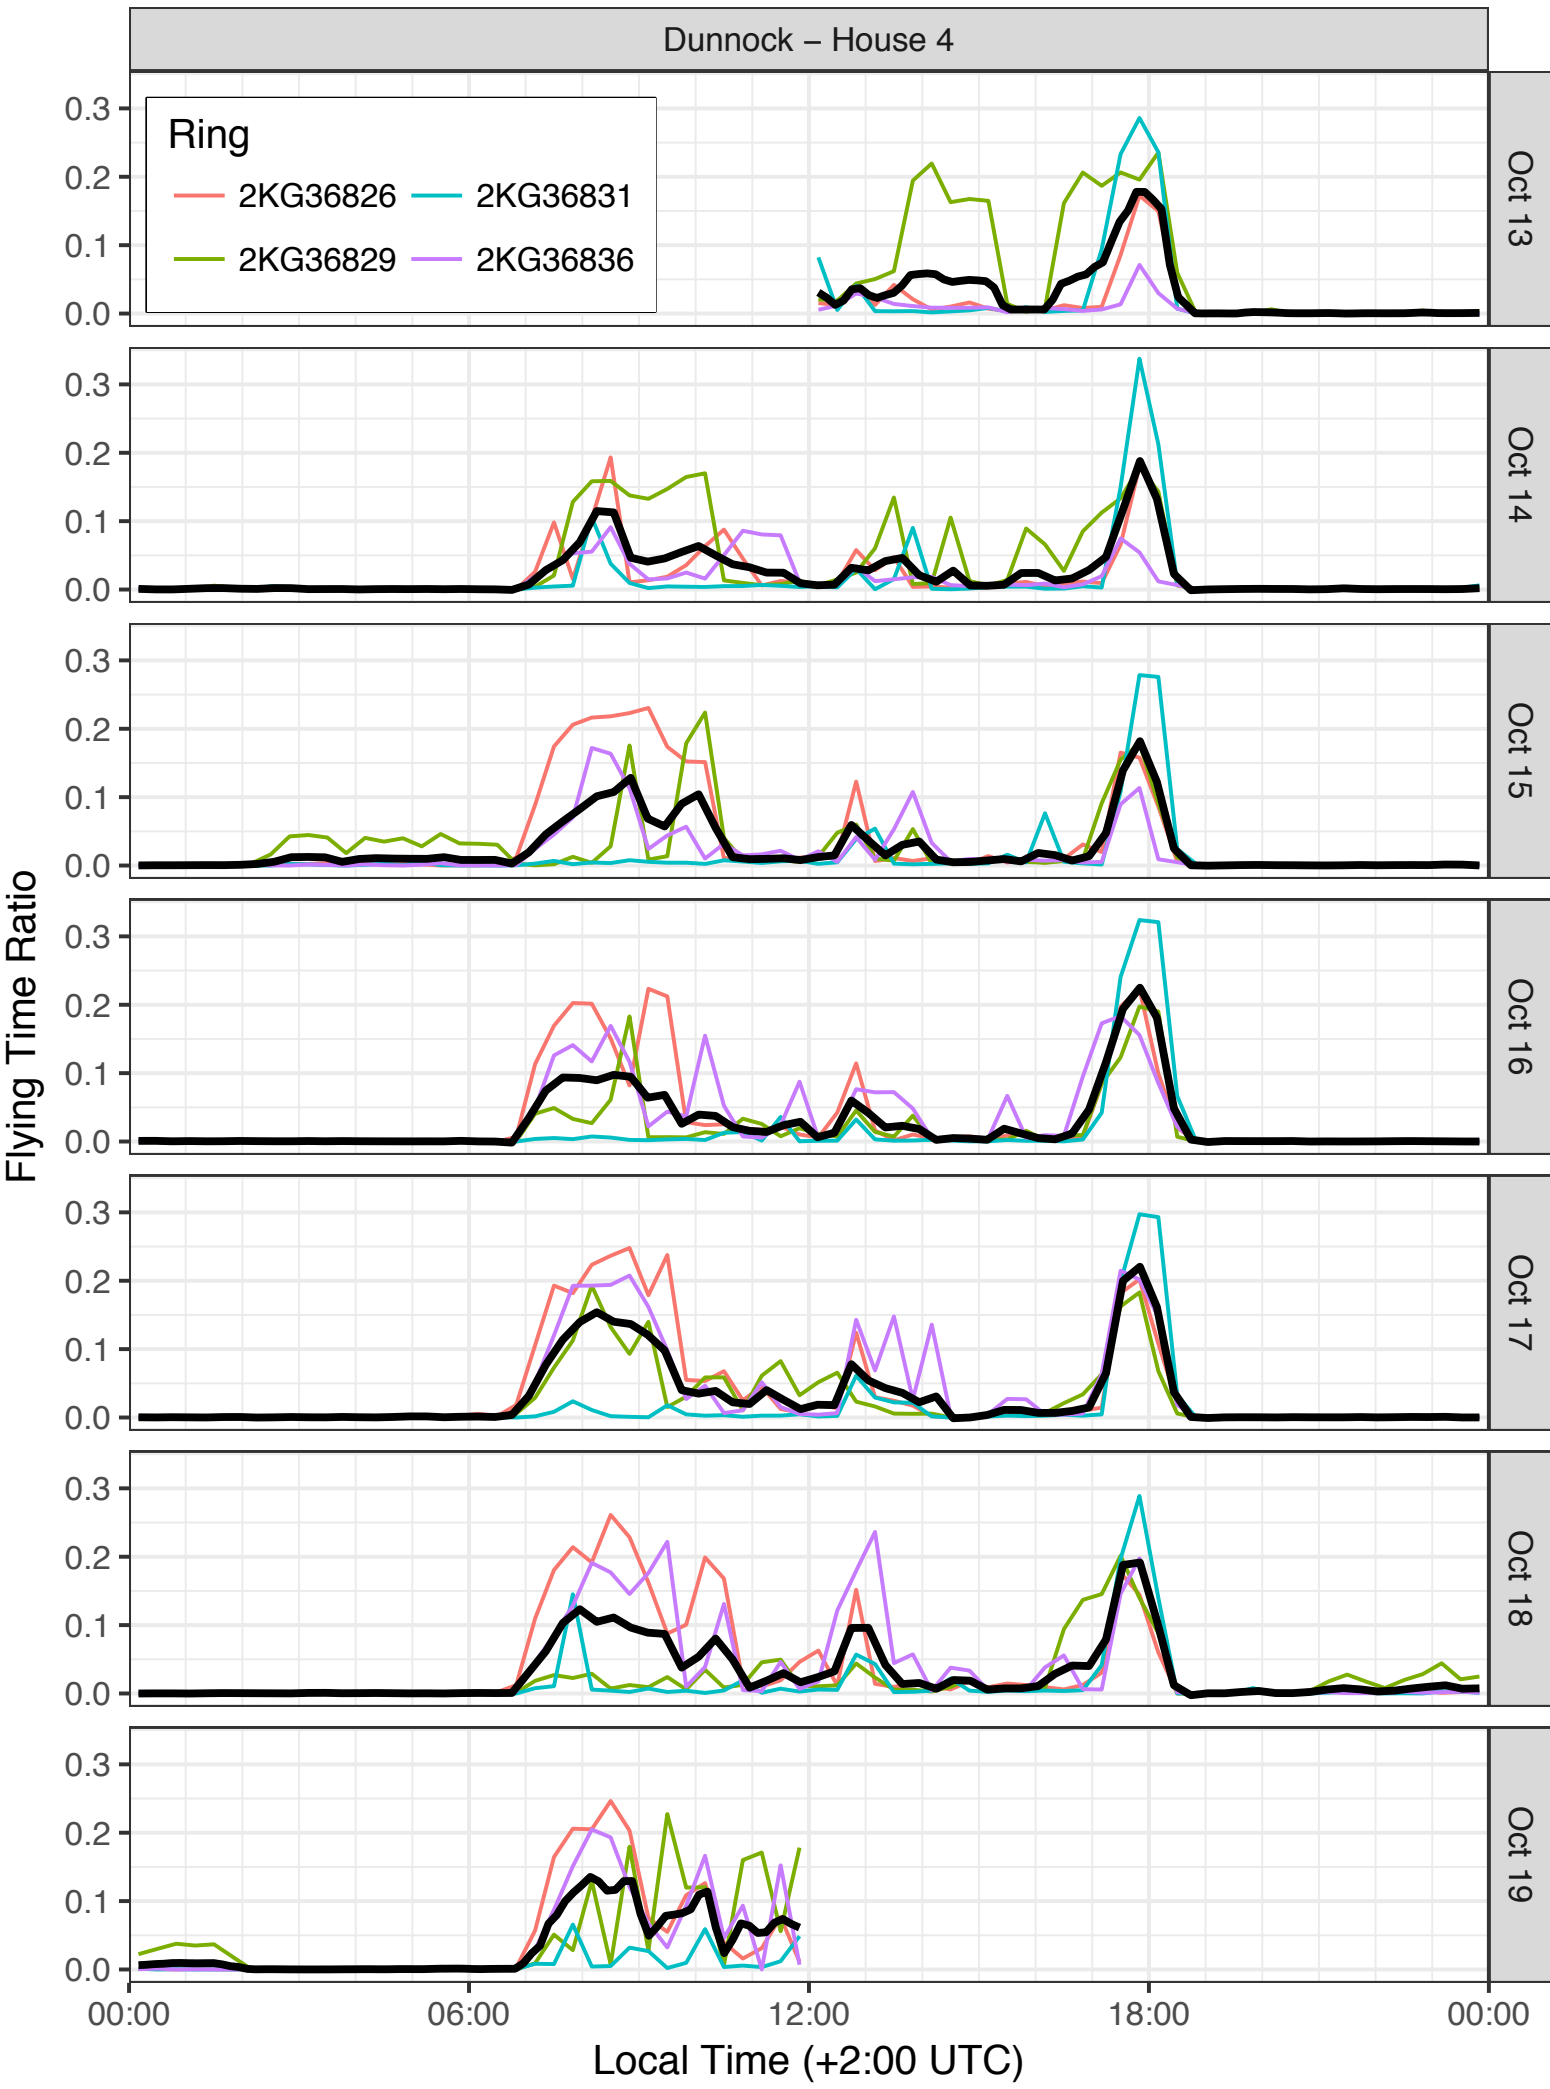

- CK95340
- CK95342
- CK95346
- CK95351

Oct 13

Oct 14

Oct 15

Oct 16

Oct 17

Oct 18

Oct 19

Flying Time Ratio

0.0 0.1 0.2

00:00 06:00 12:00 18:00 00:00

Local Time (+2:00 UTC)

Dunnock – House 4

Dunnock – House 6

Robin – House 3

Robin – House 5

Ring

- 2KG36842
- 2KG36864
- 2KG36851
- 2KG36865

Oct 21

Oct 22

Oct 23

Oct 24

Oct 25

Oct 26

Oct 27

Flying Time Ratio

0.0  
0.1  
0.2

00:00 06:00 12:00 18:00 00:00

Local Time (+2:00 UTC)