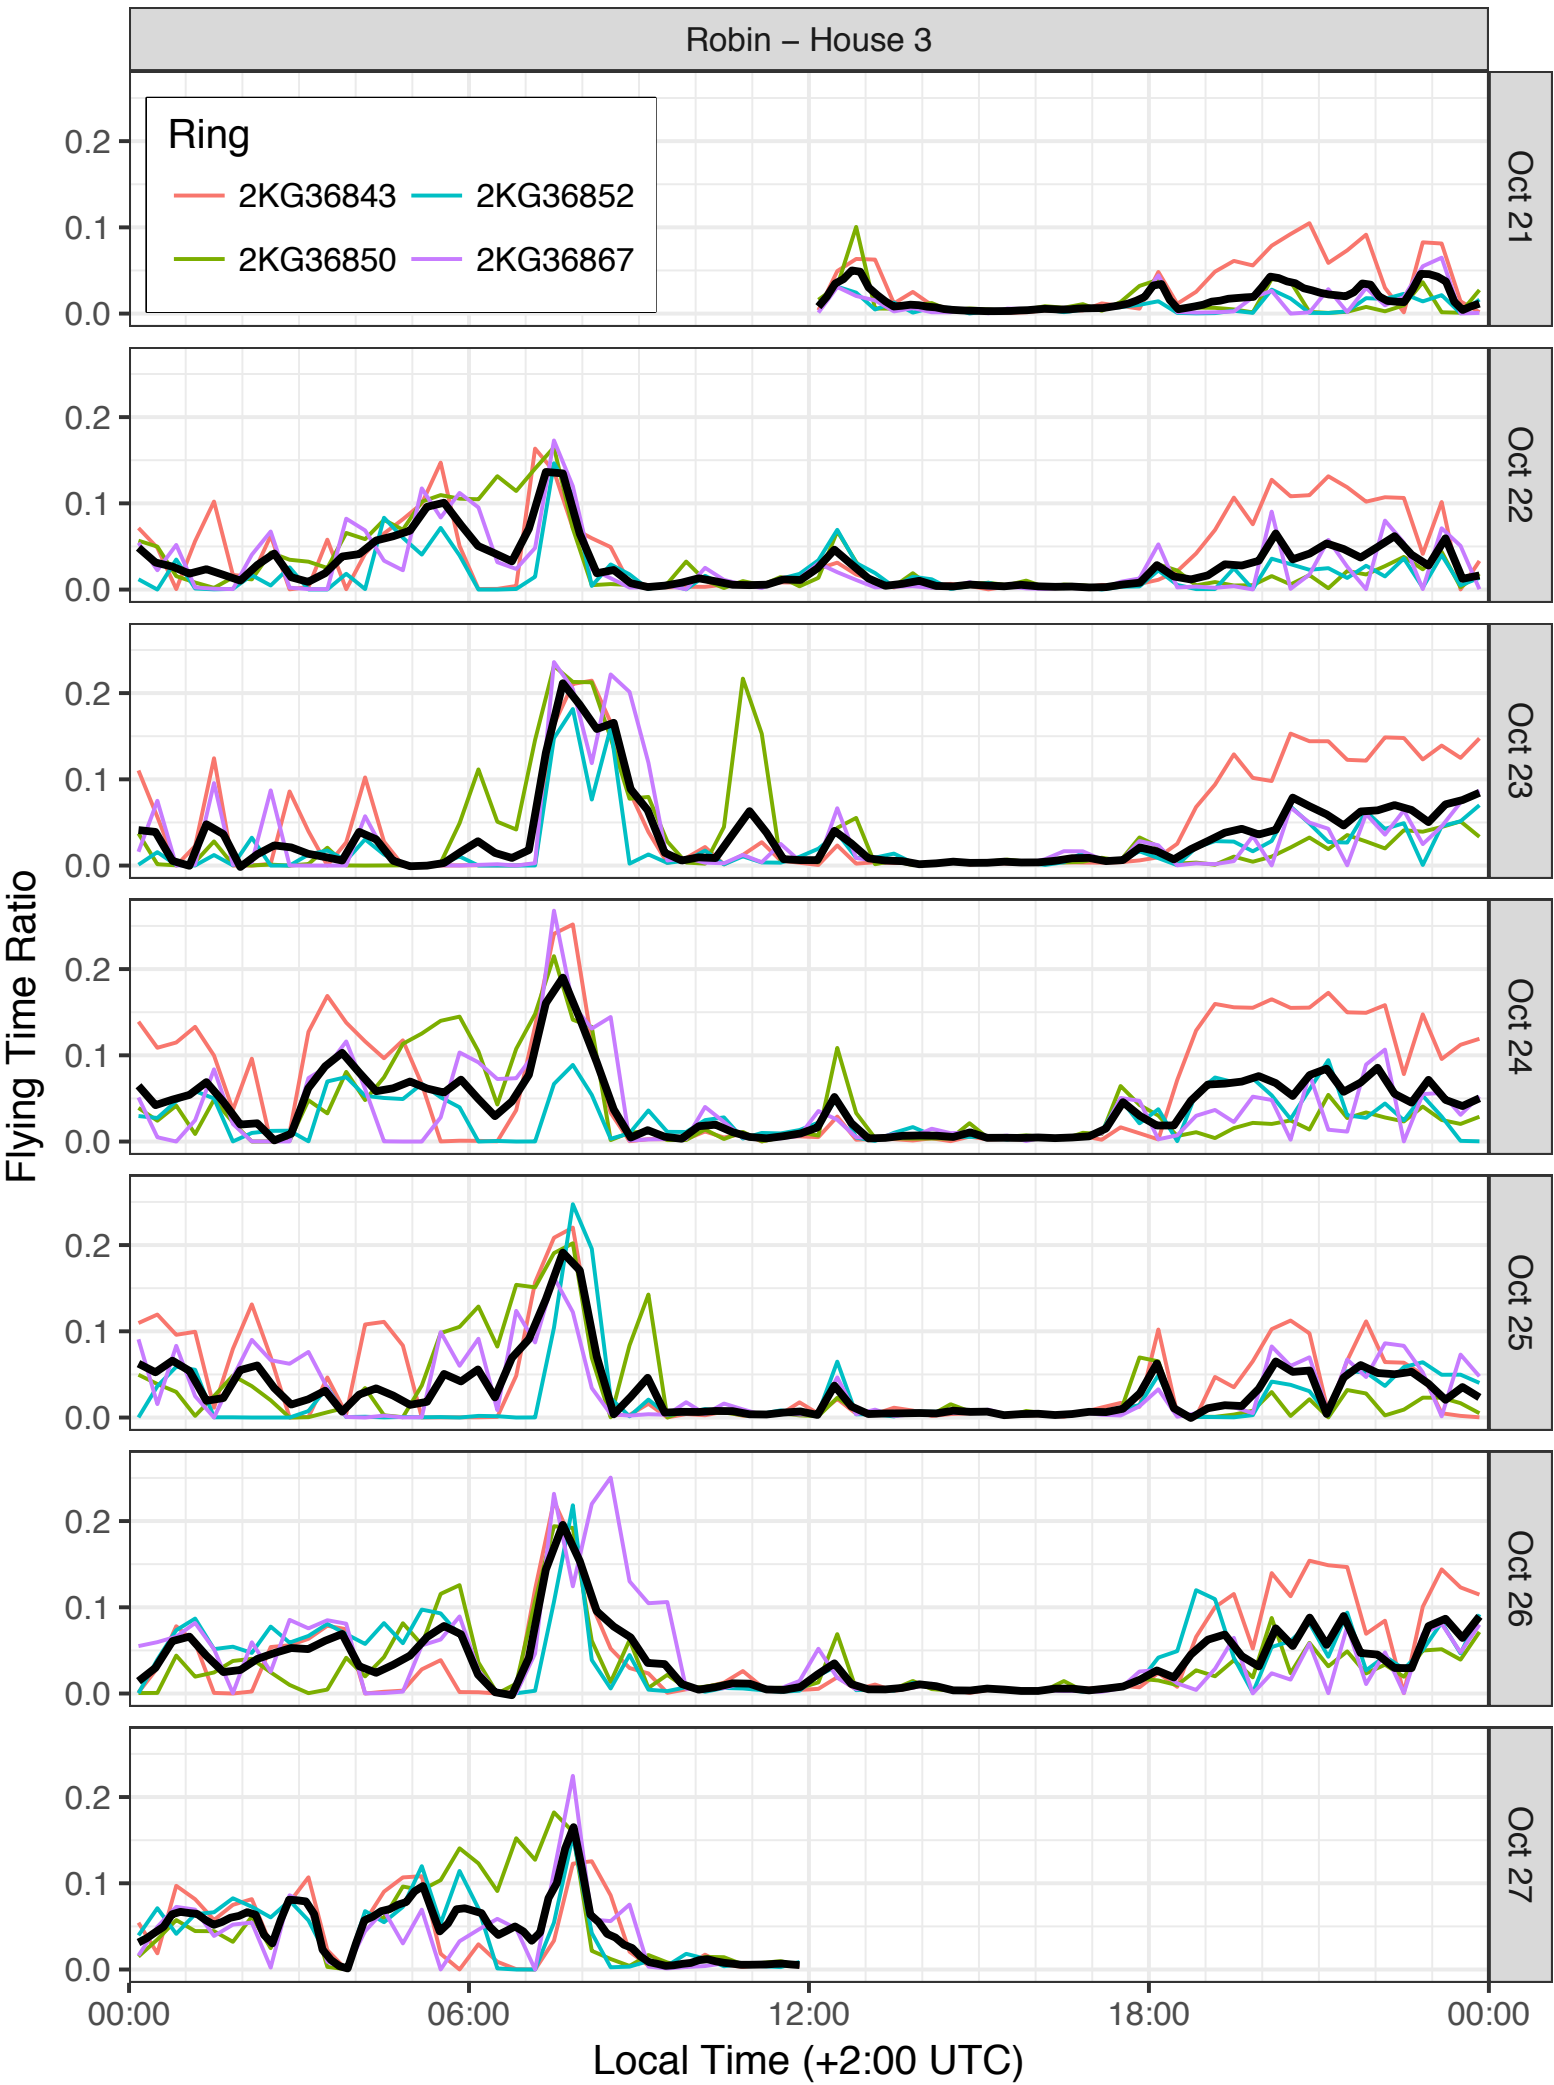

- CK95340
- CK95342
- CK95346
- CK95351

Oct 13

Oct 14

Oct 15

Oct 16

Oct 17

Oct 18

Oct 19

Flying Time Ratio

0.0 0.1 0.2

00:00 06:00 12:00 18:00 00:00

Local Time (+2:00 UTC)

Dunnock – House 4

Dunnock – House 6

Robin – House 3

Robin – House 5

Ring

- 2KG36842
- 2KG36864
- 2KG36851
- 2KG36865

Oct 21

Oct 22

Oct 23

Oct 24

Oct 25

Oct 26

Oct 27

Flying Time Ratio

0.0  
0.1  
0.2

00:00 06:00 12:00 18:00 00:00

Local Time (+2:00 UTC)