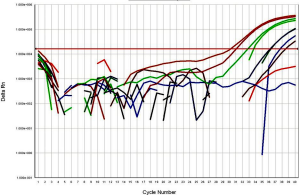

Delta Rn vs Cycle

Selected Detector: All  
Path: 01-010C1-08  
Invent: 784, 1.500 (Grand Core)