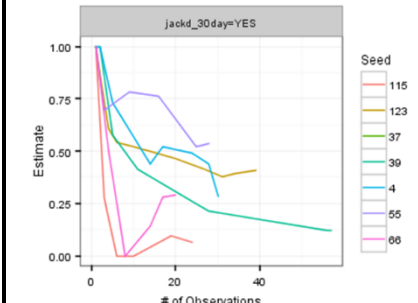

Province	Convergence (on Jack'd use in last 30 days)	Convergence (on all time Jack'd usage)	Bottlenecking (on Jack'd use in last 30 days)	Bottlenecking (on all time Jack'd usage)
An Giang	<p>Convergence plot of jackd_30day=YES</p>	<p>Convergence plot of jackd_user=YES</p>	<p>jackd_30day=YES</p>	<p>jackd_user=YES</p>
Bac Giang	<p>Convergence plot of jackd_30day=YES</p>	<p>Convergence plot of jackd_user=YES</p>	<p>jackd_30day=YES</p>	<p>jackd_user=YES</p>
Binh Dinh	<p>Convergence plot of jackd_30day</p>	<p>Convergence plot of jackd_user=YES</p>	<p>jackd_30day=FORGOT, jackd_30day=NO, jackd_30day=YES</p>	<p>jackd_user=YES</p>

Hai Phong

Nam Dinh

Thanh Hoa

Province	Sensitivity (on Jack'd use in last 30 days) (%)	Sensitivity (on all time Jack'd usage) (%)	Homophily (on Jack'd use in last 30 days)	Homophily (on all time Jack'd usage)
An Giang	10.7	19.5	1.51	1.25
Bac Giang	41.7	60.6	0.61	1.04
Binh Dinh	32.1	75.4	1.35	1.76
Can Tho	11.3	24.7	0.94	2.15
Da Nang	41.6	59.9	1.79	1.52
Dak Lak	17.1	33.3	0.99	1.12
Dong Nai	29.9	7.1	0.99	1.77
Dong Thap	15.6	22.2	1.53	1.59
Ha Noi	59.5	78.1	1.46	1.91
Hai Phong	27.8	44.9	1.25	1.13
Nam Dinh	49.2	63.6	1.00	0.92
Thanh Hoa	33.8	43.7	1.36	1.26