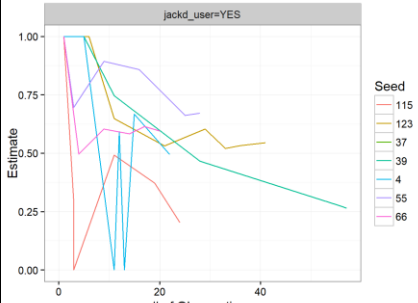

Hai Phong

Nam Dinh

Thanh Hoa