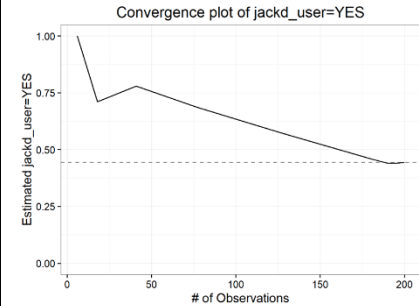

Hai Phong

Nam Dinh

Thanh Hoa