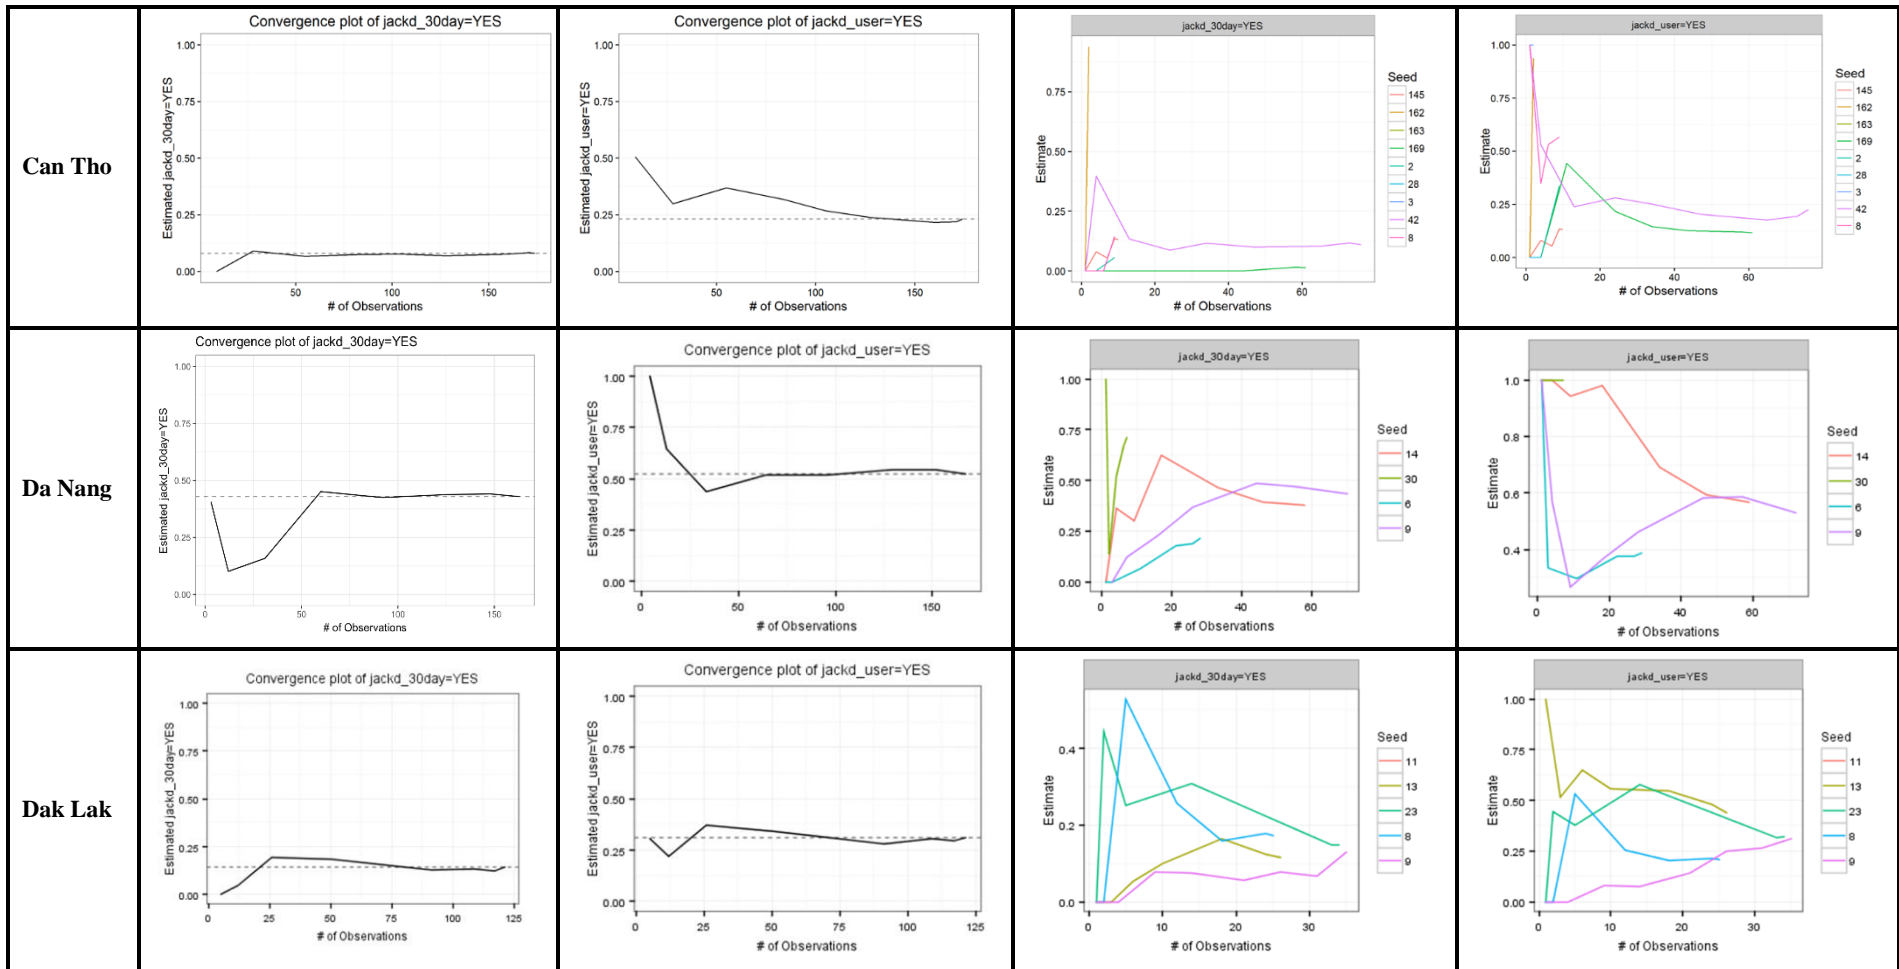

Province	Convergence (on Jack'd use in last 30 days)	Convergence (on all time Jack'd usage)	Bottlenecking (on Jack'd use in last 30 days)	Bottlenecking (on all time Jack'd usage)
An Giang	<p>Convergence plot of jackd_30day=YES</p>	<p>Convergence plot of jackd_user=YES</p>	<p>jackd_30day=YES</p>	<p>jackd_user=YES</p>
Bac Giang	<p>Convergence plot of jackd_30day=YES</p>	<p>Convergence plot of jackd_user=YES</p>	<p>jackd_30day=YES</p>	<p>jackd_user=YES</p>
Binh Dinh	<p>Convergence plot of jackd_30day</p>	<p>Convergence plot of jackd_user=YES</p>	<p>jackd_30day=FORGOT, jackd_30day=NO, jackd_30day=YES</p>	<p>jackd_user=YES</p>

Hai Phong

Nam Dinh

Thanh Hoa

Province	Sensitivity (on Jack'd use in last 30 days) (%)	Sensitivity (on all time Jack'd usage) (%)	Homophily (on Jack'd use in last 30 days)	Homophily (on all time Jack'd usage)
An Giang	10.7	19.5	1.51	1.25
Bac Giang	41.7	60.6	0.61	1.04
Binh Dinh	32.1	75.4	1.35	1.76
Can Tho	11.3	24.7	0.94	2.15
Da Nang	41.6	59.9	1.79	1.52
Dak Lak	17.1	33.3	0.99	1.12
Dong Nai	29.9	7.1	0.99	1.77
Dong Thap	15.6	22.2	1.53	1.59
Ha Noi	59.5	78.1	1.46	1.91
Hai Phong	27.8	44.9	1.25	1.13
Nam Dinh	49.2	63.6	1.00	0.92
Thanh Hoa	33.8	43.7	1.36	1.26