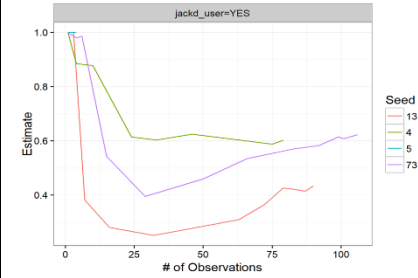

Hai Phong

Nam Dinh

Thanh Hoa