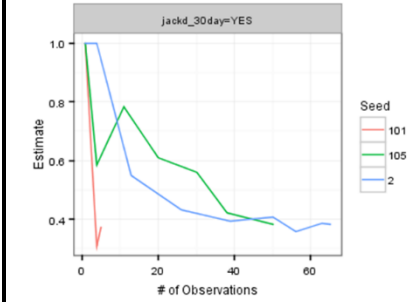

Hai Phong

Nam Dinh

Thanh Hoa