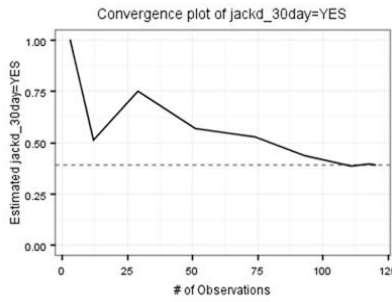

Hai Phong

Nam Dinh

Thanh Hoa