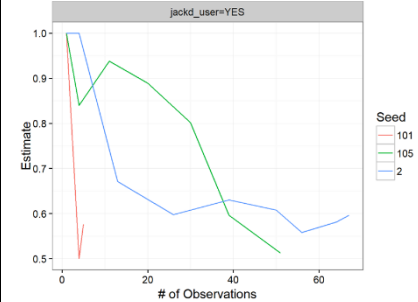

Hai Phong

Nam Dinh

Thanh Hoa