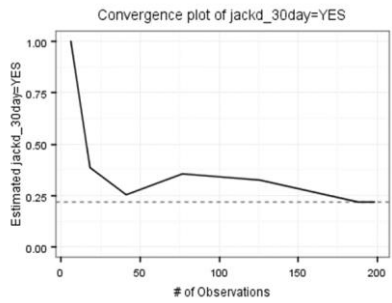

Hai Phong

Nam Dinh

Thanh Hoa