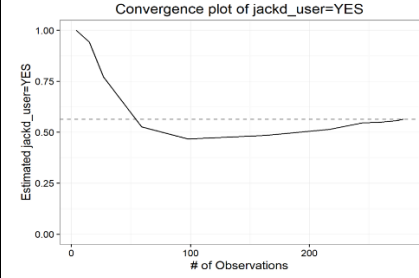

Hai Phong

Nam Dinh

Thanh Hoa