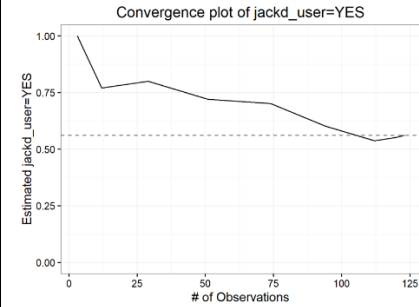

Hai Phong

Nam Dinh

Thanh Hoa