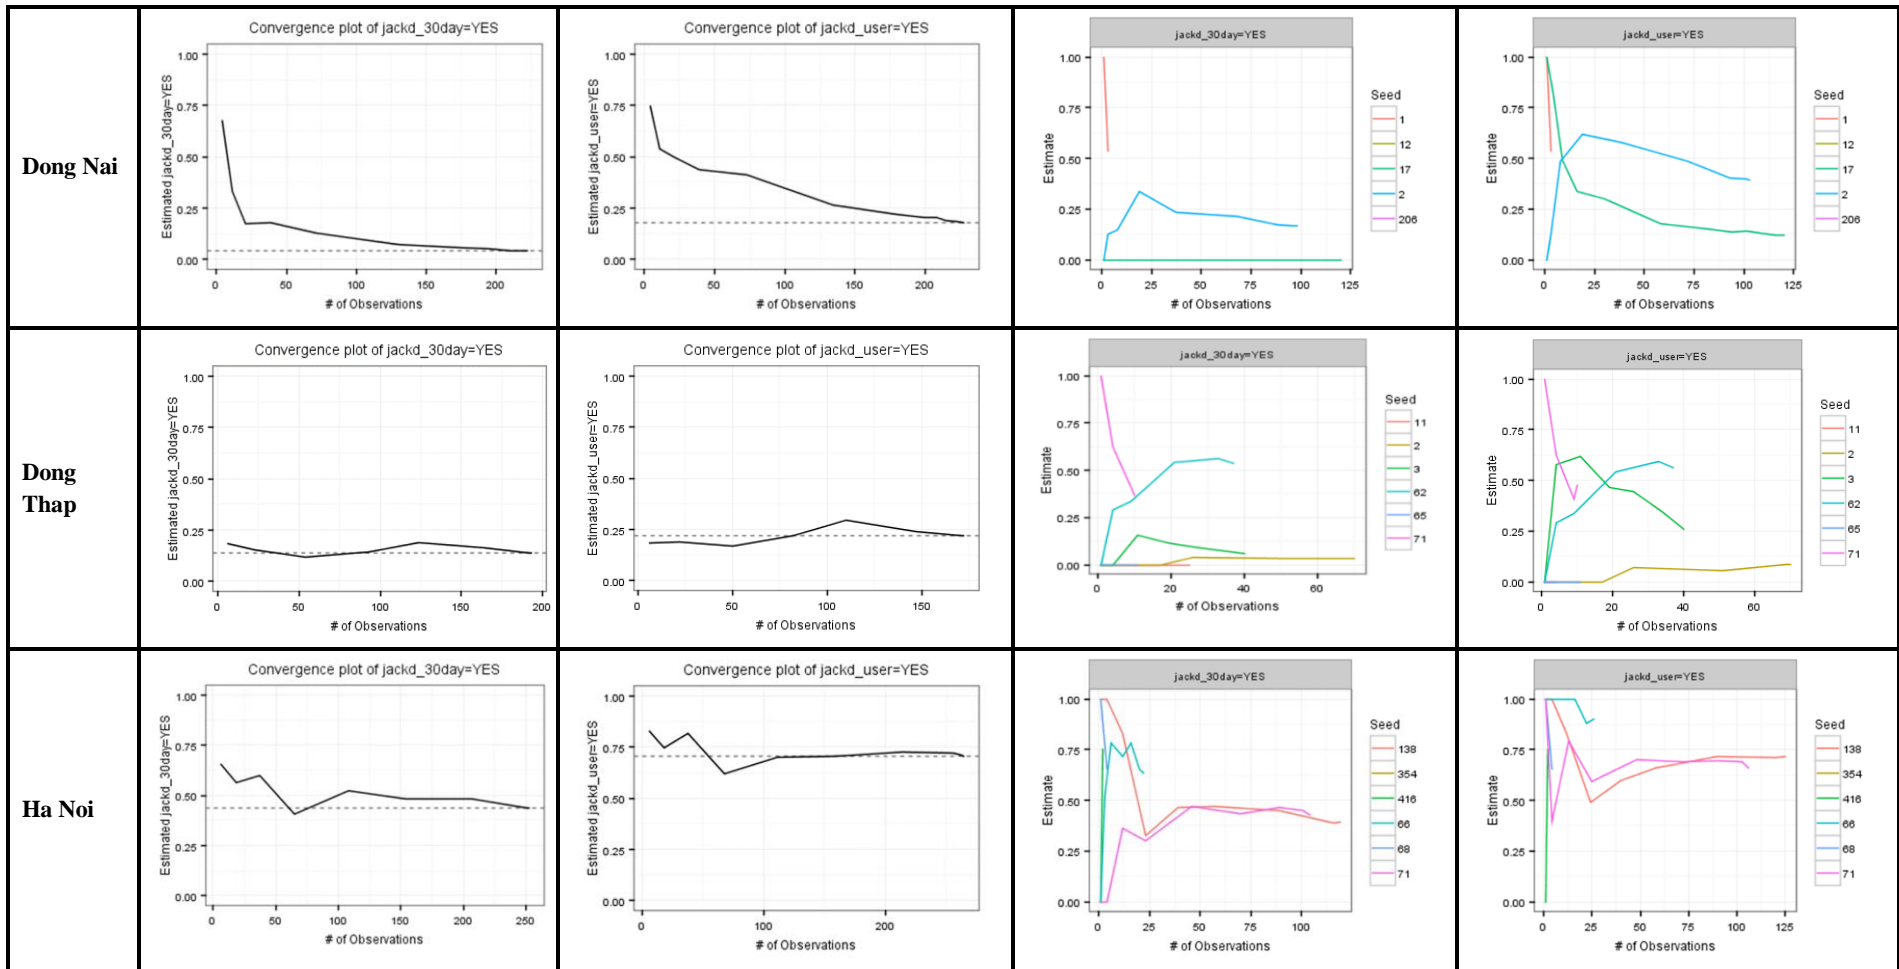

Province	Convergence (on Jack'd use in last 30 days)	Convergence (on all time Jack'd usage)	Bottlenecking (on Jack'd use in last 30 days)	Bottlenecking (on all time Jack'd usage)
An Giang	<p>Convergence plot of jackd_30day=YES</p>	<p>Convergence plot of jackd_user=YES</p>	<p>jackd_30day=YES</p>	<p>jackd_user=YES</p>
Bac Giang	<p>Convergence plot of jackd_30day=YES</p>	<p>Convergence plot of jackd_user=YES</p>	<p>jackd_30day=YES</p>	<p>jackd_user=YES</p>
Binh Dinh	<p>Convergence plot of jackd_30day</p>	<p>Convergence plot of jackd_user=YES</p>	<p>jackd_30day=FORGOT, jackd_30day=NO, jackd_30day=YES</p>	<p>jackd_user=YES</p>

Hai Phong

Nam Dinh

Thanh Hoa

Province	Sensitivity (on Jack'd use in last 30 days) (%)	Sensitivity (on all time Jack'd usage) (%)	Homophily (on Jack'd use in last 30 days)	Homophily (on all time Jack'd usage)
An Giang	10.7	19.5	1.51	1.25
Bac Giang	41.7	60.6	0.61	1.04
Binh Dinh	32.1	75.4	1.35	1.76
Can Tho	11.3	24.7	0.94	2.15
Da Nang	41.6	59.9	1.79	1.52
Dak Lak	17.1	33.3	0.99	1.12
Dong Nai	29.9	7.1	0.99	1.77
Dong Thap	15.6	22.2	1.53	1.59
Ha Noi	59.5	78.1	1.46	1.91
Hai Phong	27.8	44.9	1.25	1.13
Nam Dinh	49.2	63.6	1.00	0.92
Thanh Hoa	33.8	43.7	1.36	1.26