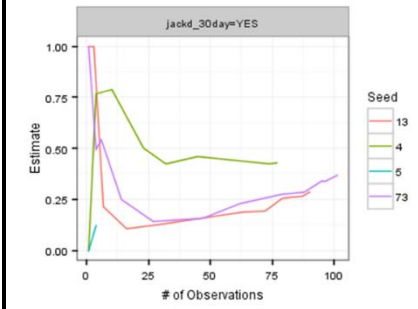

Hai Phong

Nam Dinh

Thanh Hoa