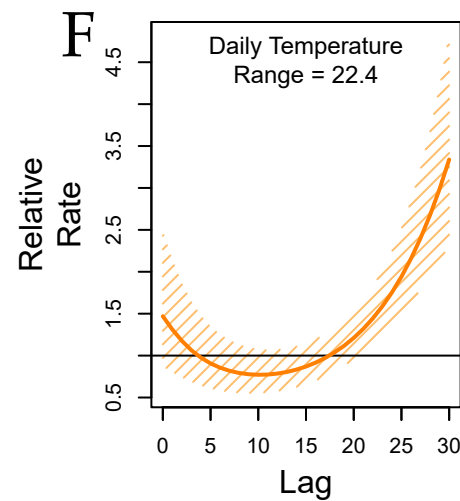

3D graph of Daily Temperature Range effect

Slices in Daily Temperature Range dimension

Slices in lag dimension