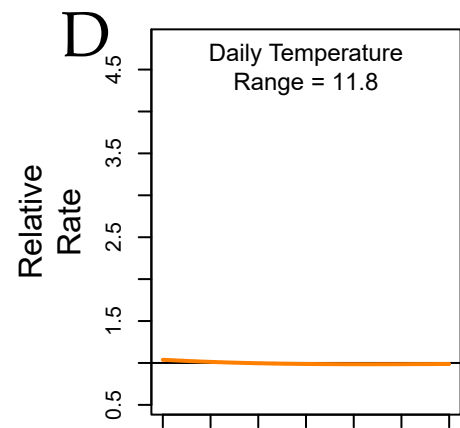

3D graph of Daily Temperature Range effect

Slices in Daily Temperature Range dimension

Slices in lag dimension