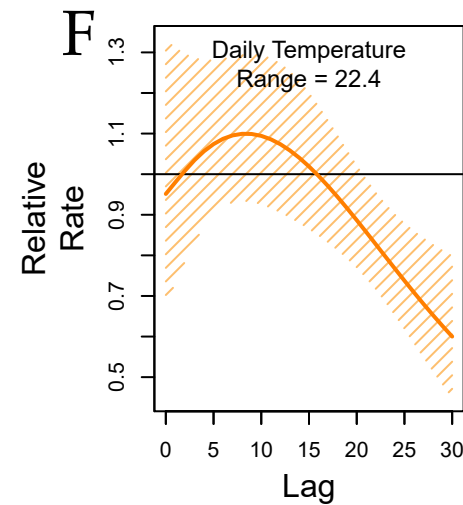

3D graph of Daily Temperature Range effect

Slices in Daily Temperature Range dimension

Slices in lag dimension