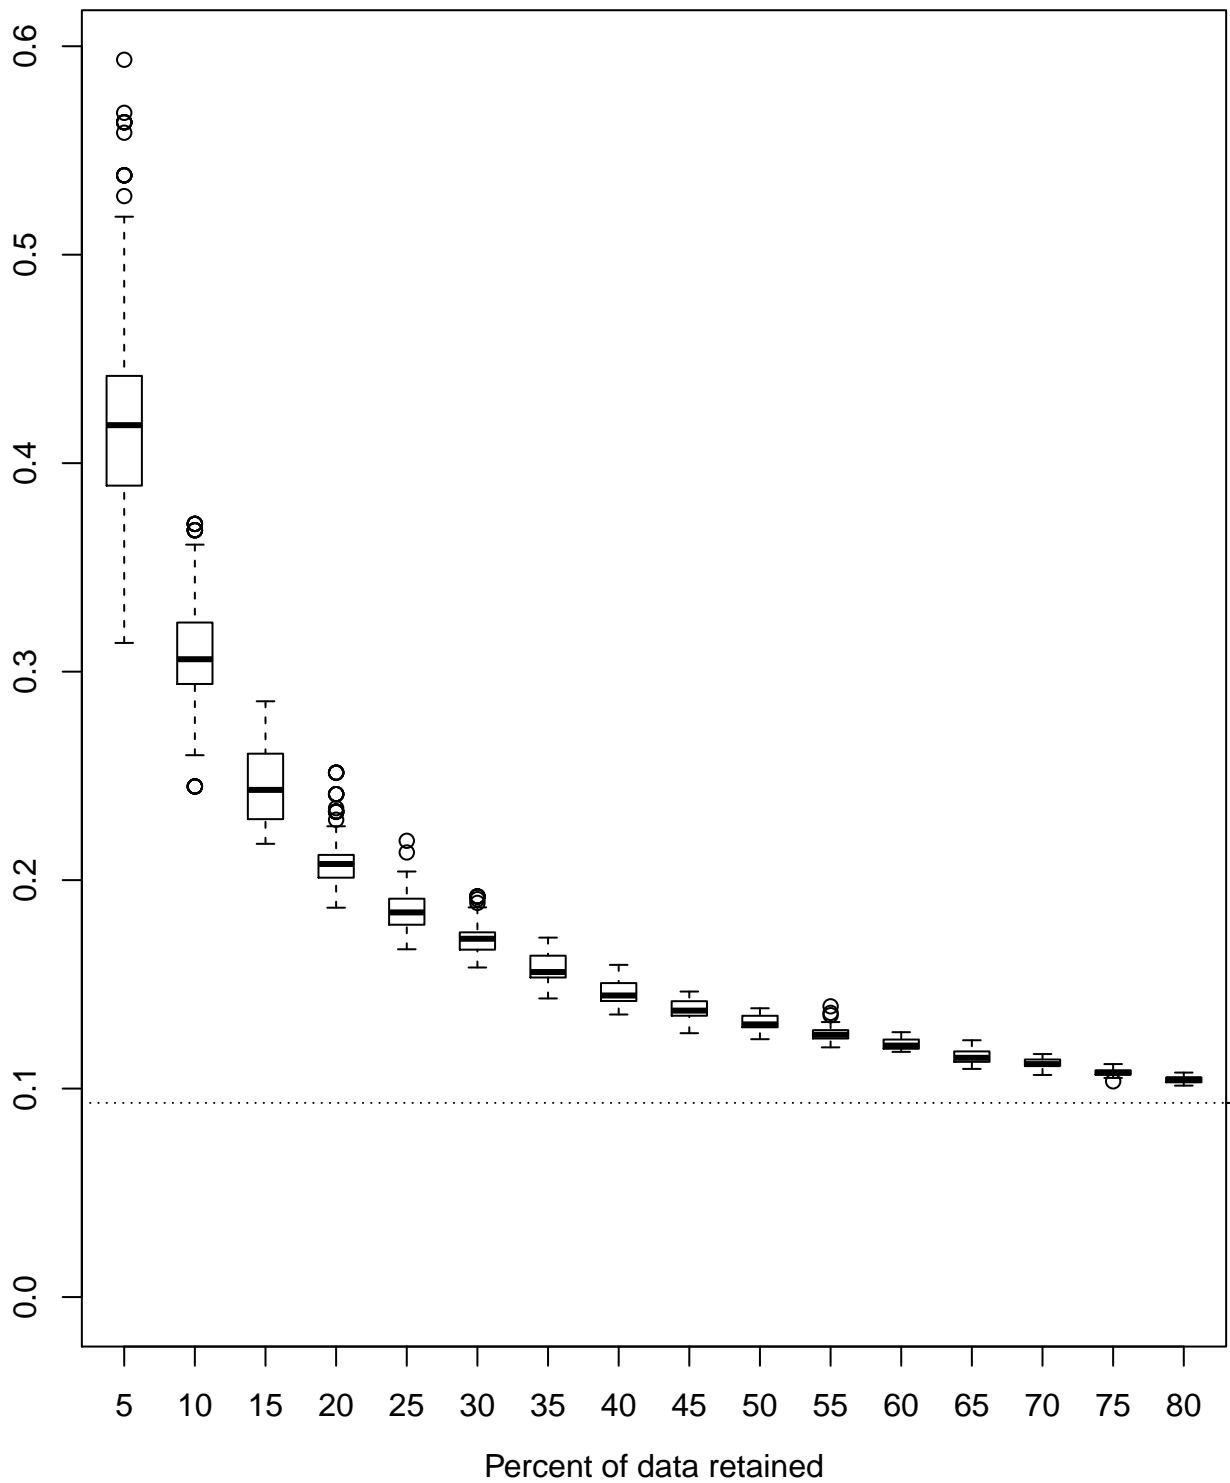

Standard error of log effect of space spray

0.09613