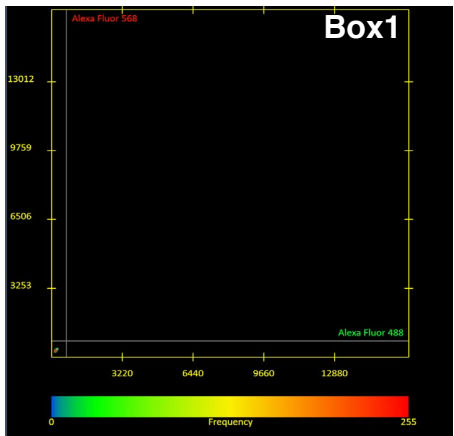

# Supplementary Figure 8

Region	Scatter...	Pixel Count	Area( $\mu\text{m}^2$ )	: Coloc Coeff...
A	B	C	D	I
EntireImage	Alexa Fluor 488	573	29.52612	--
EntireImage	Alexa Fluor 568	213110	10981.34519	--
EntireImage	Colocalization	9338	481.1778	0.04198
EntireImage	Background	1850579	95358.48529	--
EntireImage	Global	2073600	106850.5344	1
1 Rectangle	Alexa Fluor 488	0	0	--
1 Rectangle	Alexa Fluor 568	0	0	--
1 Rectangle	Colocalization	0	0	0
1 Rectangle	Background	8827	454.84648	--
1 Rectangle	Global	8827	454.84648	1
2 Rectangle	Alexa Fluor 488	0	0	--
2 Rectangle	Alexa Fluor 568	0	0	--
2 Rectangle	Colocalization	0	0	0
2 Rectangle	Background	6230	321.02567	--
2 Rectangle	Global	6230	321.02567	1
3 Rectangle	Alexa Fluor 488	214	11.02721	--
3 Rectangle	Alexa Fluor 568	204998	10563.34194	--
3 Rectangle	Colocalization	8553	440.72754	0.04005
3 Rectangle	Background	828870	42710.84223	--
3 Rectangle	Global	1042635	53725.93892	1