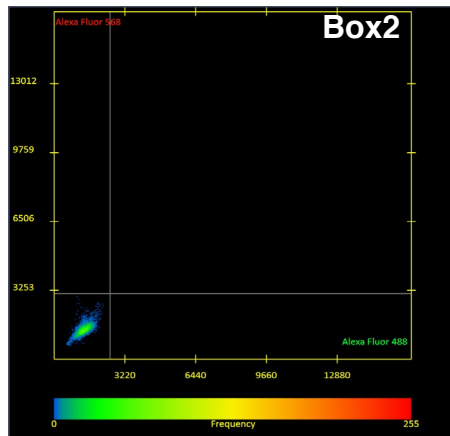

# Supplementary Figure 8

Region	Scatter...	Pixel Count	Area( $\mu\text{m}^2$ )	: Coloc Coeff...
A	B	C	D	I
EntireImage	Alexa Fluor 488	573	29.52612	--
EntireImage	Alexa Fluor 568	213110	10981.34519	--
EntireImage	Colocalization	9338	481.1778	0.04198
EntireImage	Background	1850579	95358.48529	--
EntireImage	Global	2073600	106850.5344	1
1 Rectangle	Alexa Fluor 488	0	0	--
1 Rectangle	Alexa Fluor 568	0	0	--
1 Rectangle	Colocalization	0	0	0
1 Rectangle	Background	8827	454.84648	--
1 Rectangle	Global	8827	454.84648	1
2 Rectangle	Alexa Fluor 488	0	0	--
2 Rectangle	Alexa Fluor 568	0	0	--
2 Rectangle	Colocalization	0	0	0
2 Rectangle	Background	6230	321.02567	--
2 Rectangle	Global	6230	321.02567	1
3 Rectangle	Alexa Fluor 488	214	11.02721	--
3 Rectangle	Alexa Fluor 568	204998	10563.34194	--
3 Rectangle	Colocalization	8553	440.72754	0.04005
3 Rectangle	Background	828870	42710.84223	--
3 Rectangle	Global	1042635	53725.93892	1