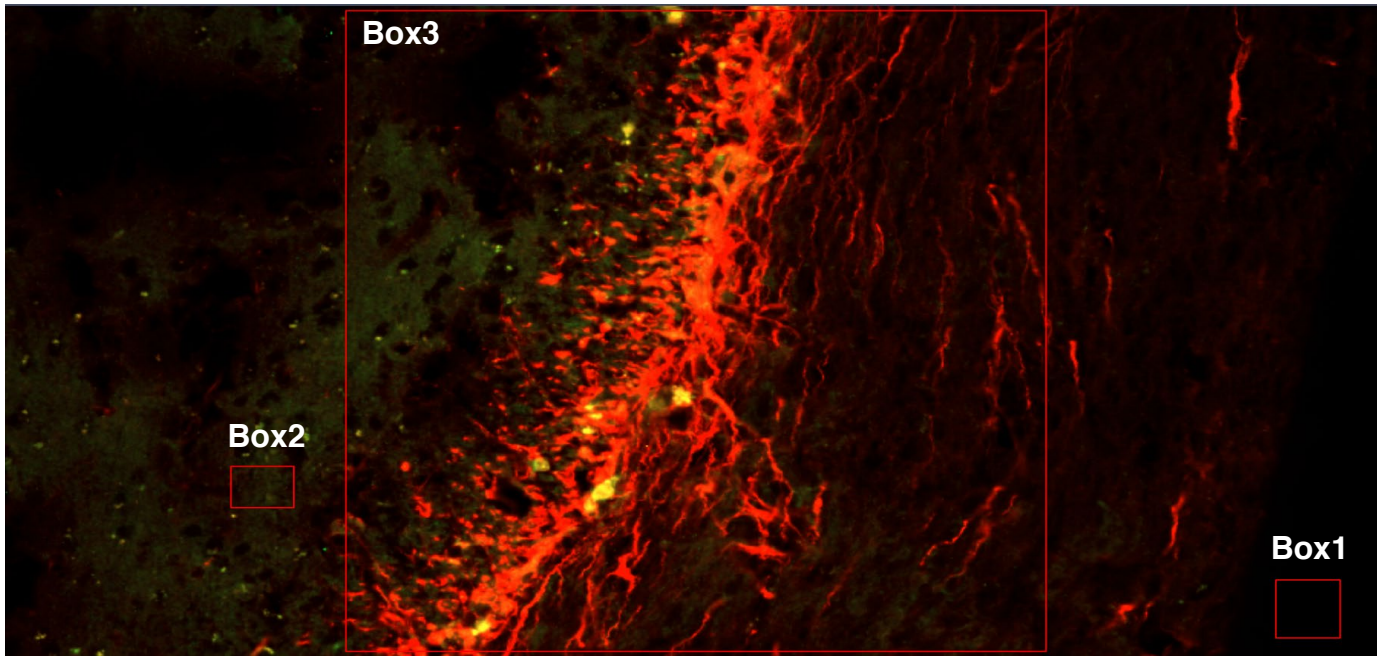

# Supplementary Figure 8

Region	Scatter...	Pixel Count	Area( $\mu\text{m}^2$ )	: Coloc Coeff...
A	B	C	D	I
EntireImage	Alexa Fluor 488	573	29.52612	--
EntireImage	Alexa Fluor 568	213110	10981.34519	--
EntireImage	Colocalization	9338	481.1778	0.04198
EntireImage	Background	1850579	95358.48529	--
EntireImage	Global	2073600	106850.5344	1
1 Rectangle	Alexa Fluor 488	0	0	--
1 Rectangle	Alexa Fluor 568	0	0	--
1 Rectangle	Colocalization	0	0	0
1 Rectangle	Background	8827	454.84648	--
1 Rectangle	Global	8827	454.84648	1
2 Rectangle	Alexa Fluor 488	0	0	--
2 Rectangle	Alexa Fluor 568	0	0	--
2 Rectangle	Colocalization	0	0	0
2 Rectangle	Background	6230	321.02567	--
2 Rectangle	Global	6230	321.02567	1
3 Rectangle	Alexa Fluor 488	214	11.02721	--
3 Rectangle	Alexa Fluor 568	204998	10563.34194	--
3 Rectangle	Colocalization	8553	440.72754	0.04005
3 Rectangle	Background	828870	42710.84223	--
3 Rectangle	Global	1042635	53725.93892	1