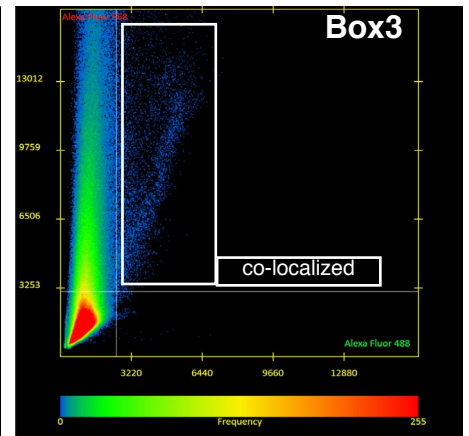

# Supplementary Figure 8

Region	Scatter...	Pixel Count	Area( $\mu\text{m}^2$ )	: Coloc Coeff...
A	B	C	D	I
EntireImage	Alexa Fluor 488	573	29.52612	--
EntireImage	Alexa Fluor 568	213110	10981.34519	--
EntireImage	Colocalization	9338	481.1778	0.04198
EntireImage	Background	1850579	95358.48529	--
EntireImage	Global	2073600	106850.5344	1
1 Rectangle	Alexa Fluor 488	0	0	--
1 Rectangle	Alexa Fluor 568	0	0	--
1 Rectangle	Colocalization	0	0	0
1 Rectangle	Background	8827	454.84648	--
1 Rectangle	Global	8827	454.84648	1
2 Rectangle	Alexa Fluor 488	0	0	--
2 Rectangle	Alexa Fluor 568	0	0	--
2 Rectangle	Colocalization	0	0	0
2 Rectangle	Background	6230	321.02567	--
2 Rectangle	Global	6230	321.02567	1
3 Rectangle	Alexa Fluor 488	214	11.02721	--
3 Rectangle	Alexa Fluor 568	204998	10563.34194	--
3 Rectangle	Colocalization	8553	440.72754	0.04005
3 Rectangle	Background	828870	42710.84223	--
3 Rectangle	Global	1042635	53725.93892	1