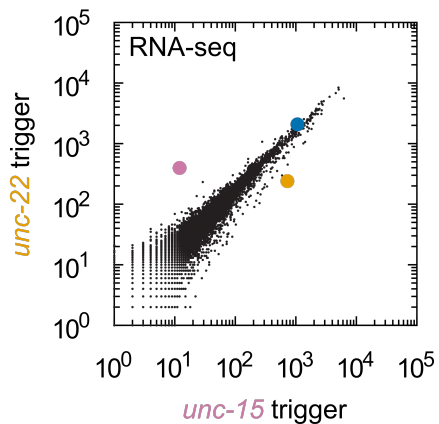

A

Early L4

Mid L4
(+4 hours)Late L4
(+8 hours)Young Adult
(+12 hours)**B**

Early L4

Mid L4
(+4 hours)Late L4
(+8 hours)Young Adult
(+12 hours)