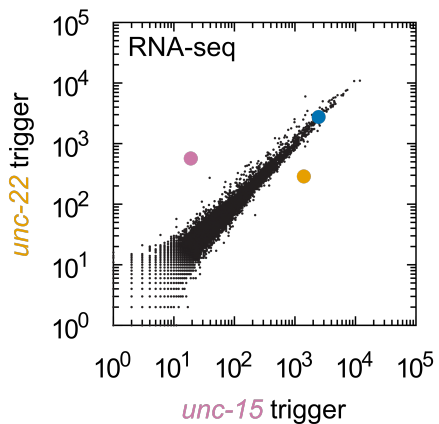

A

Early L4

Mid L4
(+4 hours)Late L4
(+8 hours)Young Adult
(+12 hours)**B**

Early L4

Mid L4
(+4 hours)Late L4
(+8 hours)Young Adult
(+12 hours)