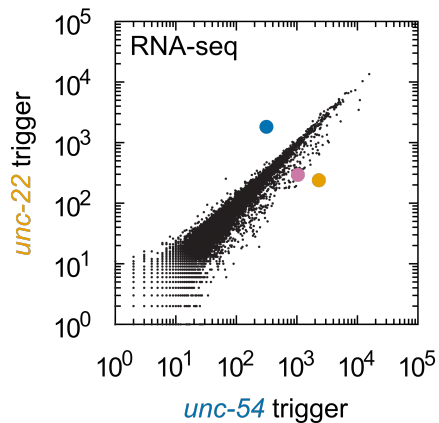

A

Early L4

Mid L4
(+4 hours)Late L4
(+8 hours)Young Adult
(+12 hours)**B**

Early L4

Mid L4
(+4 hours)Late L4
(+8 hours)Young Adult
(+12 hours)