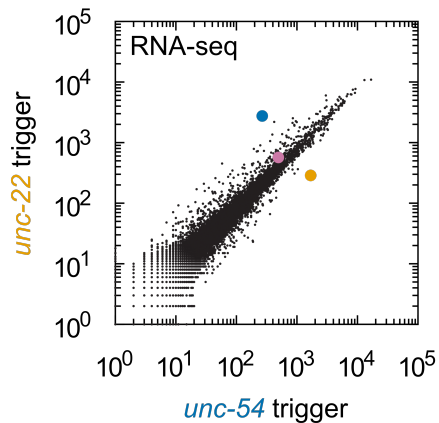

A

Early L4

Mid L4
(+4 hours)Late L4
(+8 hours)Young Adult
(+12 hours)**B**

Early L4

Mid L4
(+4 hours)Late L4
(+8 hours)Young Adult
(+12 hours)