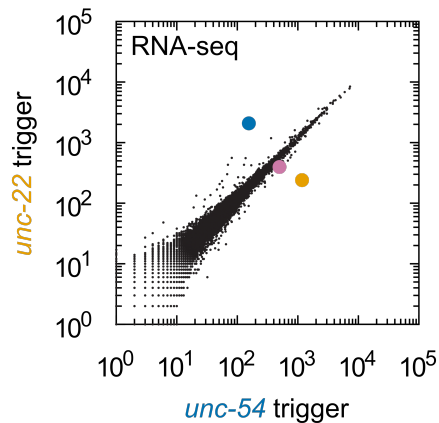

A

Early L4

Mid L4
(+4 hours)Late L4
(+8 hours)Young Adult
(+12 hours)**B**

Early L4

Mid L4
(+4 hours)Late L4
(+8 hours)Young Adult
(+12 hours)