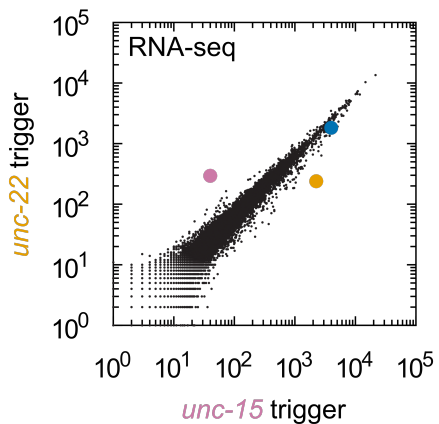

A

Early L4

Mid L4
(+4 hours)Late L4
(+8 hours)Young Adult
(+12 hours)**B**

Early L4

Mid L4
(+4 hours)Late L4
(+8 hours)Young Adult
(+12 hours)