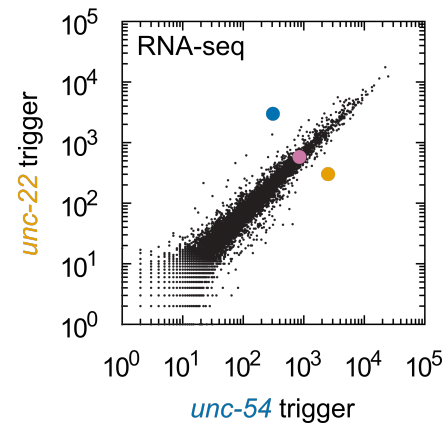

A

Early L4

Mid L4
(+4 hours)Late L4
(+8 hours)Young Adult
(+12 hours)**B**

Early L4

Mid L4
(+4 hours)Late L4
(+8 hours)Young Adult
(+12 hours)