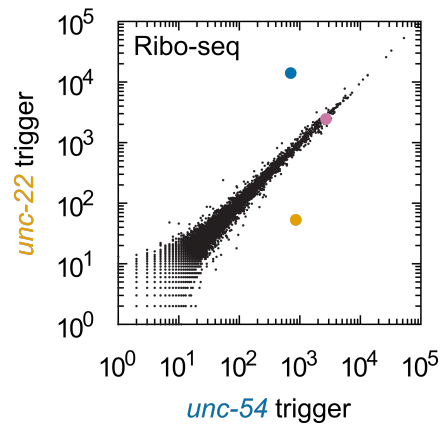

A

Early L4

Mid L4
(+4 hours)Late L4
(+8 hours)Young Adult
(+12 hours)**B**

Early L4

Mid L4
(+4 hours)Late L4
(+8 hours)Young Adult
(+12 hours)