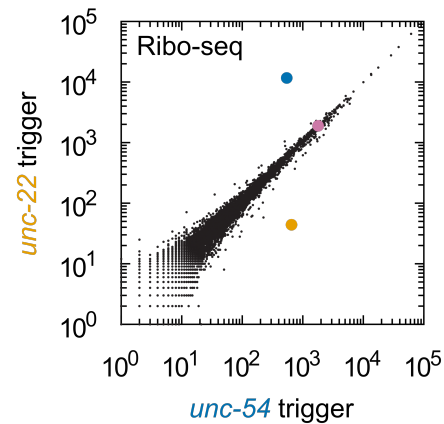

A

Early L4

Mid L4
(+4 hours)Late L4
(+8 hours)Young Adult
(+12 hours)**B**

Early L4

Mid L4
(+4 hours)Late L4
(+8 hours)Young Adult
(+12 hours)