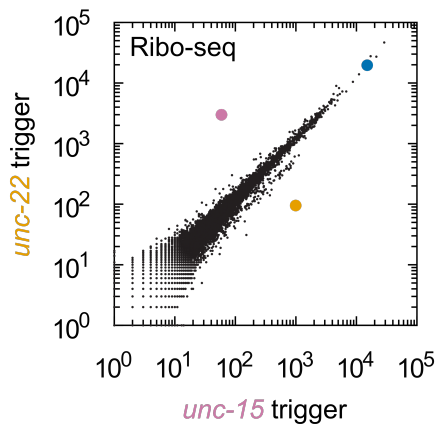

A

Early L4

Mid L4
(+4 hours)Late L4
(+8 hours)Young Adult
(+12 hours)**B**

Early L4

Mid L4
(+4 hours)Late L4
(+8 hours)Young Adult
(+12 hours)