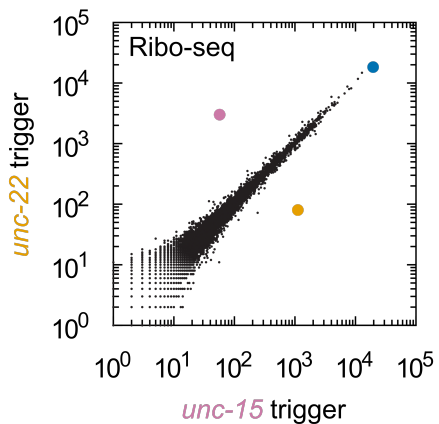

A

Early L4

Mid L4
(+4 hours)Late L4
(+8 hours)Young Adult
(+12 hours)**B**

Early L4

Mid L4
(+4 hours)Late L4
(+8 hours)Young Adult
(+12 hours)