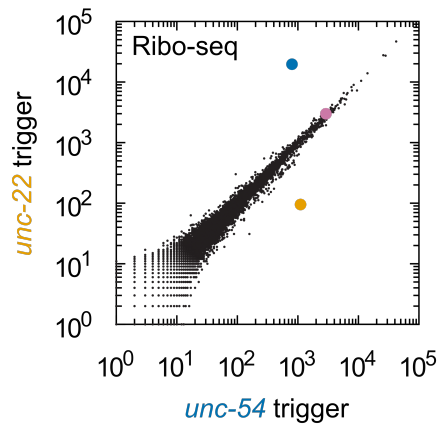

A

Early L4

Mid L4
(+4 hours)Late L4
(+8 hours)Young Adult
(+12 hours)**B**

Early L4

Mid L4
(+4 hours)Late L4
(+8 hours)Young Adult
(+12 hours)