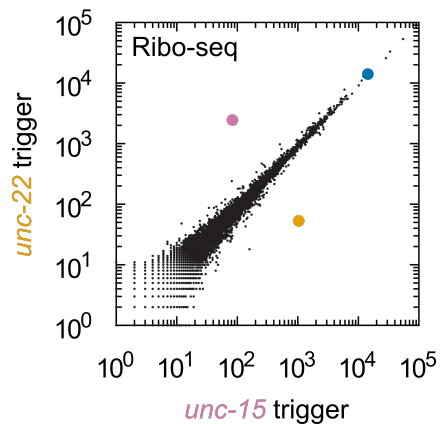

A

Early L4

Mid L4
(+4 hours)Late L4
(+8 hours)Young Adult
(+12 hours)**B**

Early L4

Mid L4
(+4 hours)Late L4
(+8 hours)Young Adult
(+12 hours)