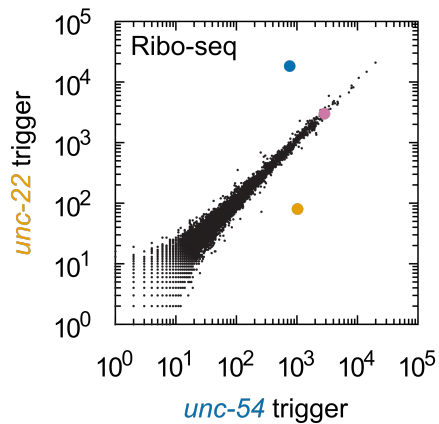

A

Early L4

Mid L4
(+4 hours)Late L4
(+8 hours)Young Adult
(+12 hours)**B**

Early L4

Mid L4
(+4 hours)Late L4
(+8 hours)Young Adult
(+12 hours)