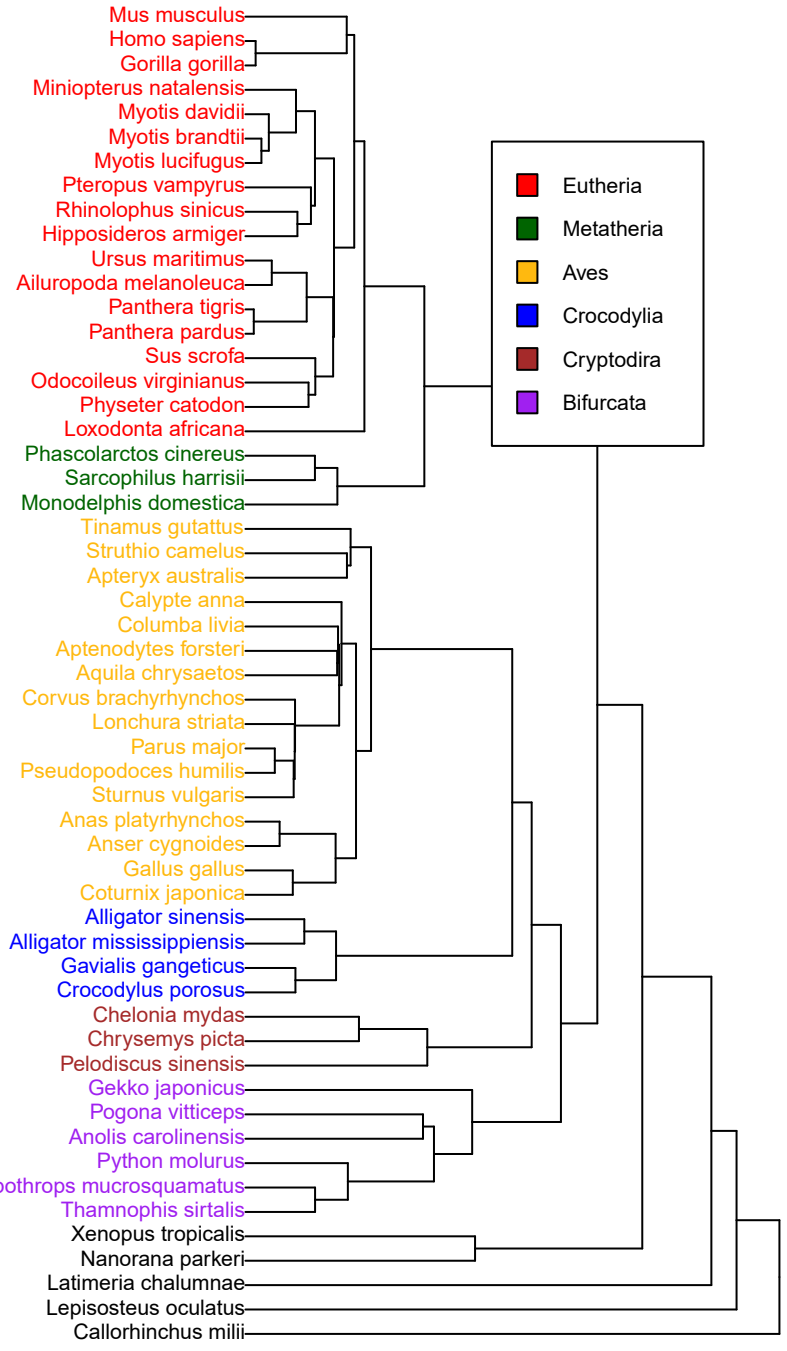

entanglement = 0.013

Tree of Life

Correlation GC%