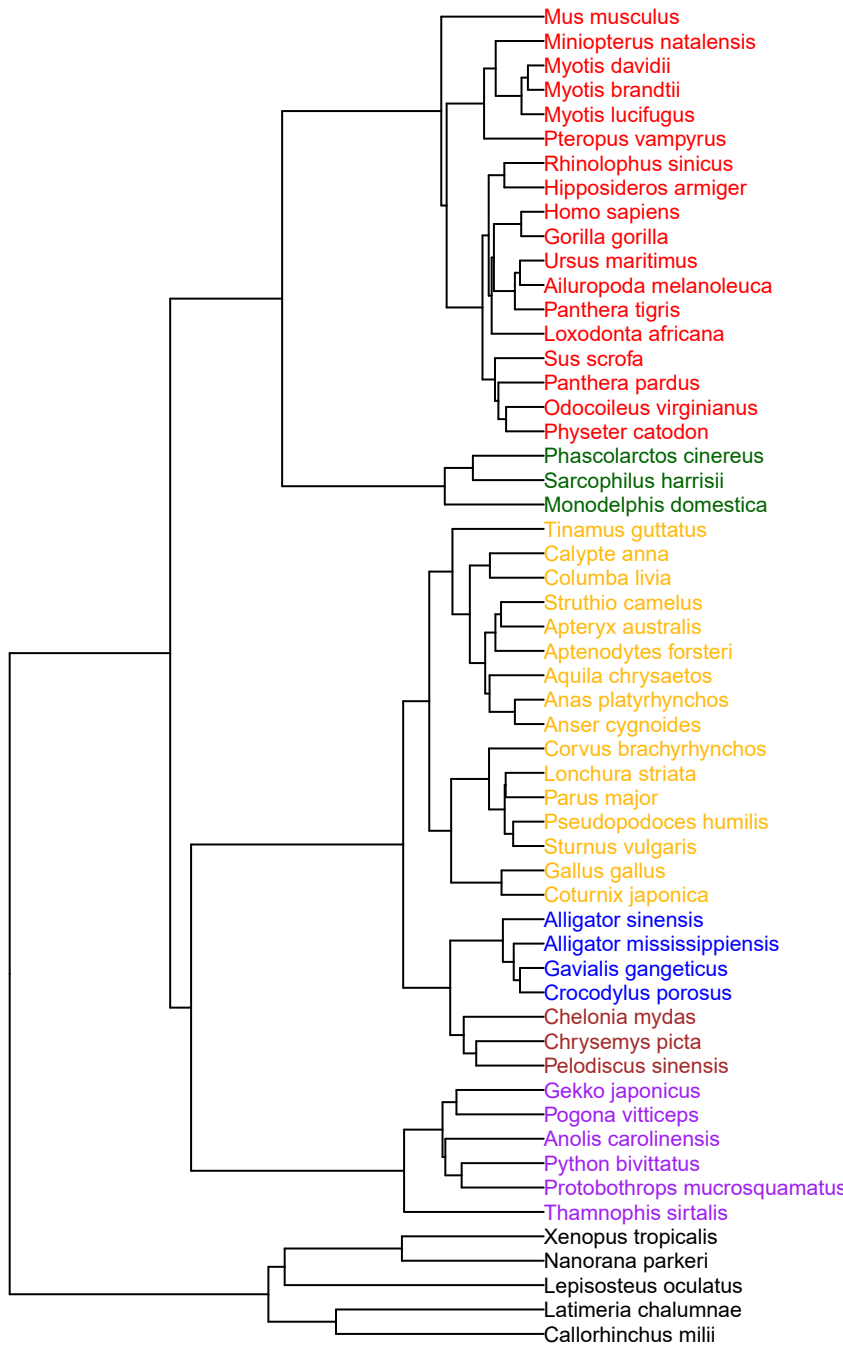

entanglement = 0.013

Tree of Life

Correlation GC%