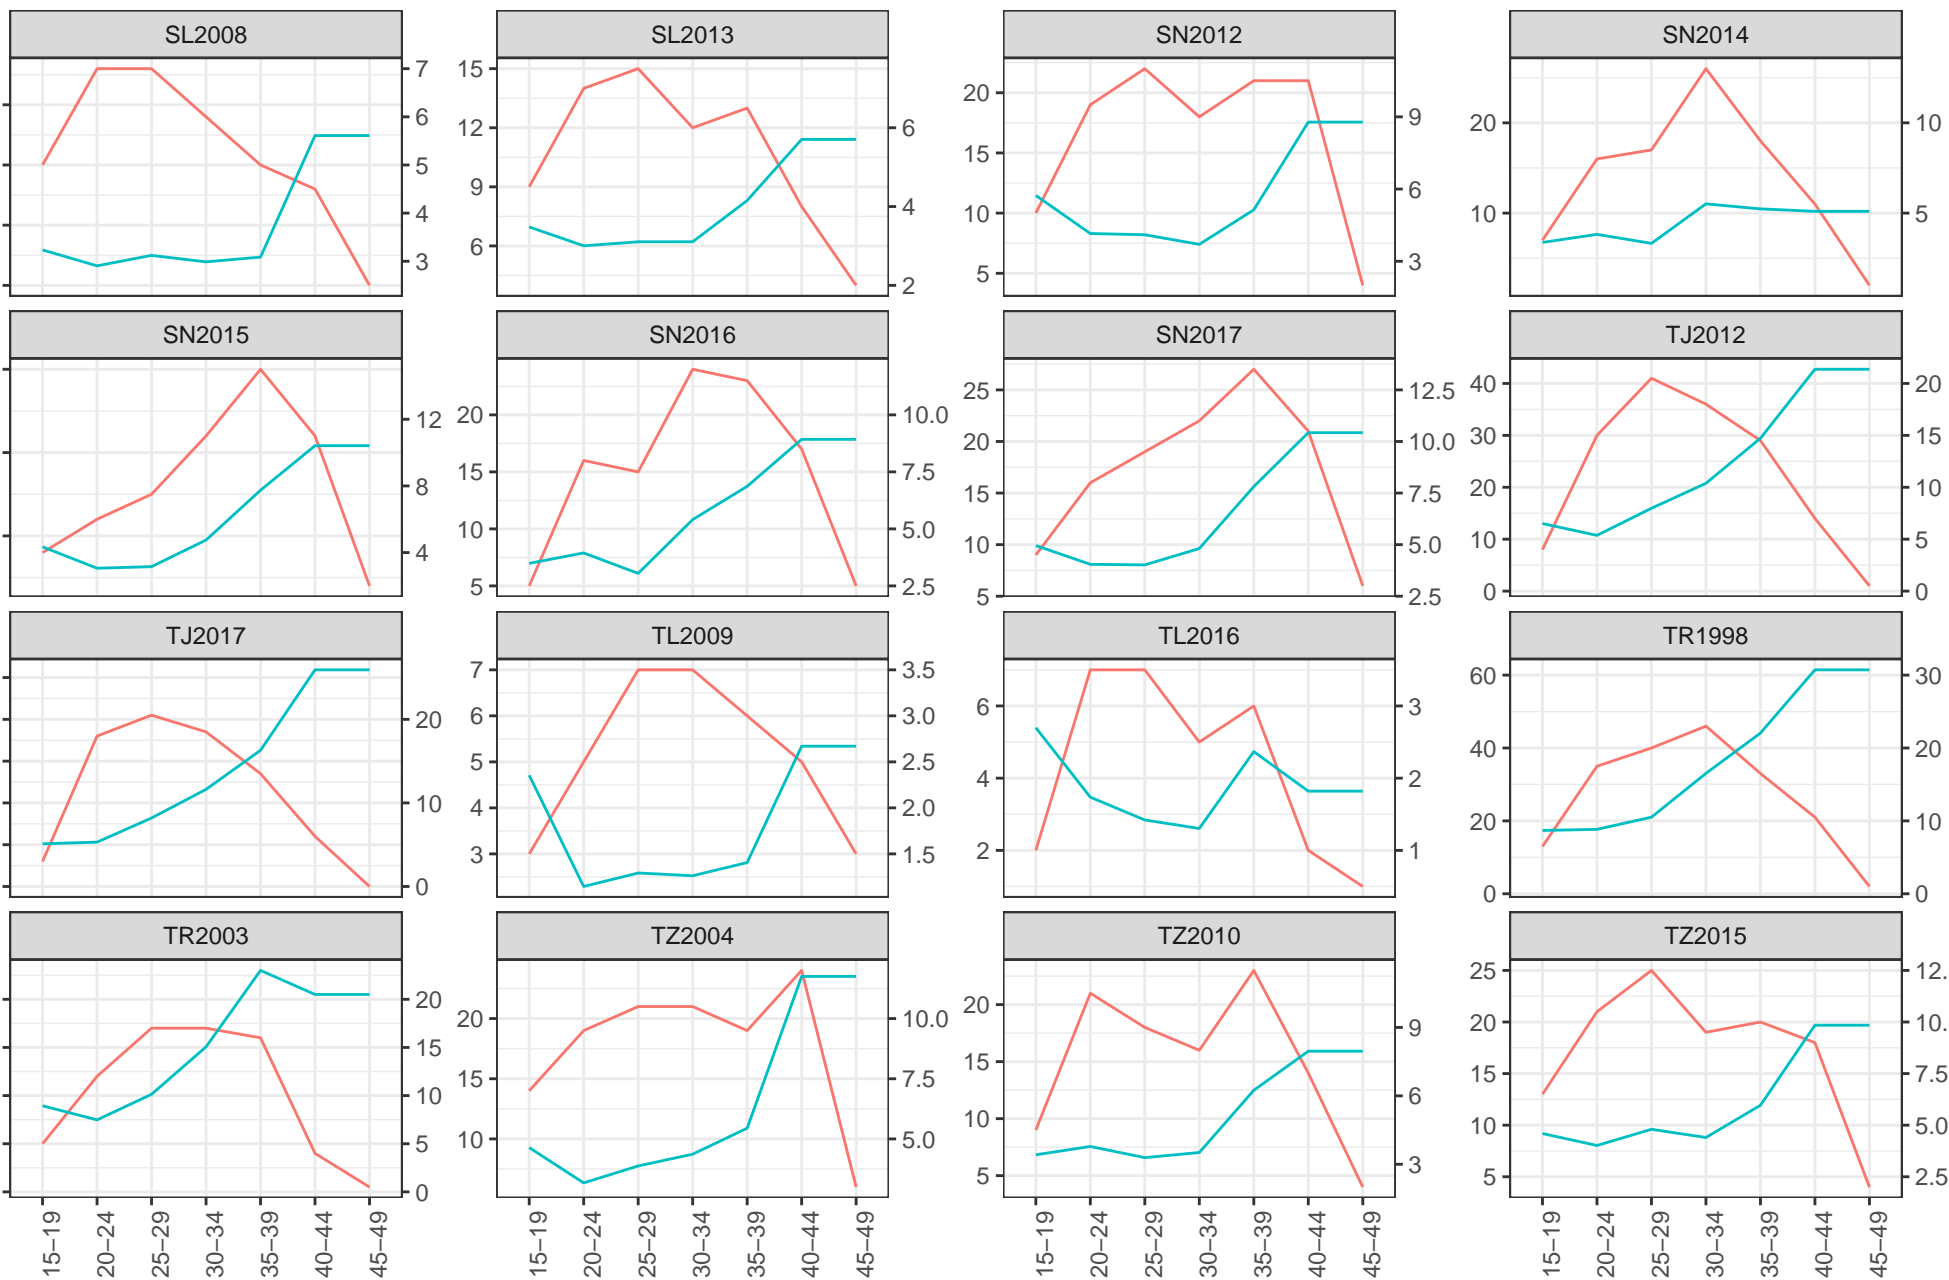

Terminated pregnancies per thousand women-years

Percentage of terminated pregnancies

— ASTR — T

Terminated pregnancies per thousand women-years

Percentage of terminated pregnancies

— ASTR — T

Terminated pregnancies per thousand women-years

Percentage of terminated pregnancies

— ASTR — T