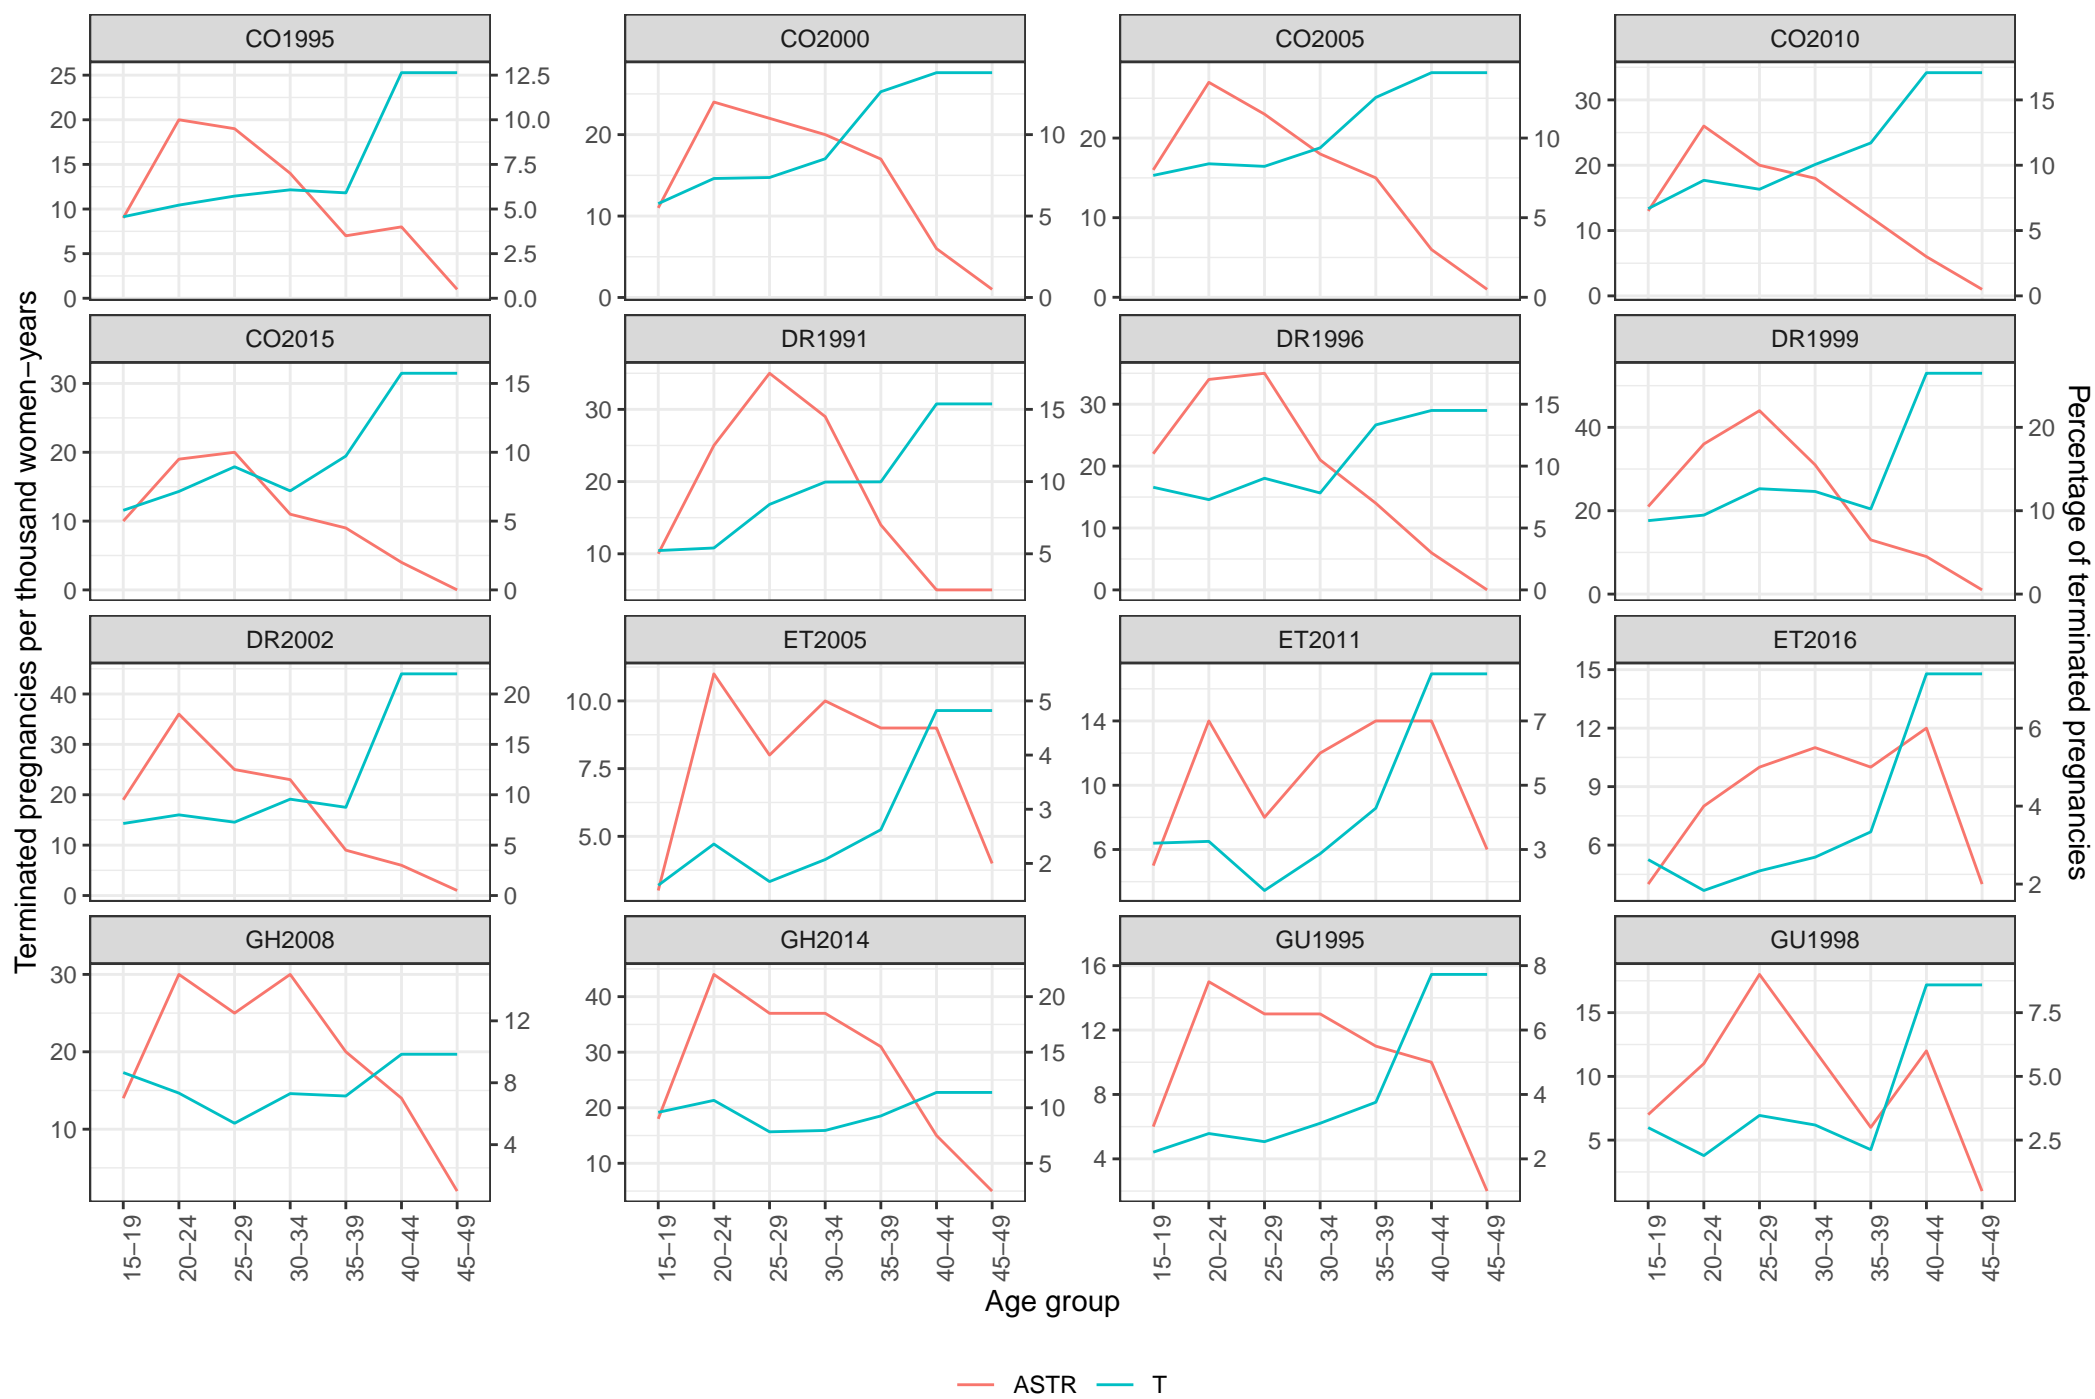

Terminated pregnancies per thousand women-years

Percentage of terminated pregnancies

— ASTR — T

Terminated pregnancies per thousand women-years

Percentage of terminated pregnancies

— ASTR — T

Terminated pregnancies per thousand women-years

Percentage of terminated pregnancies

— ASTR — T