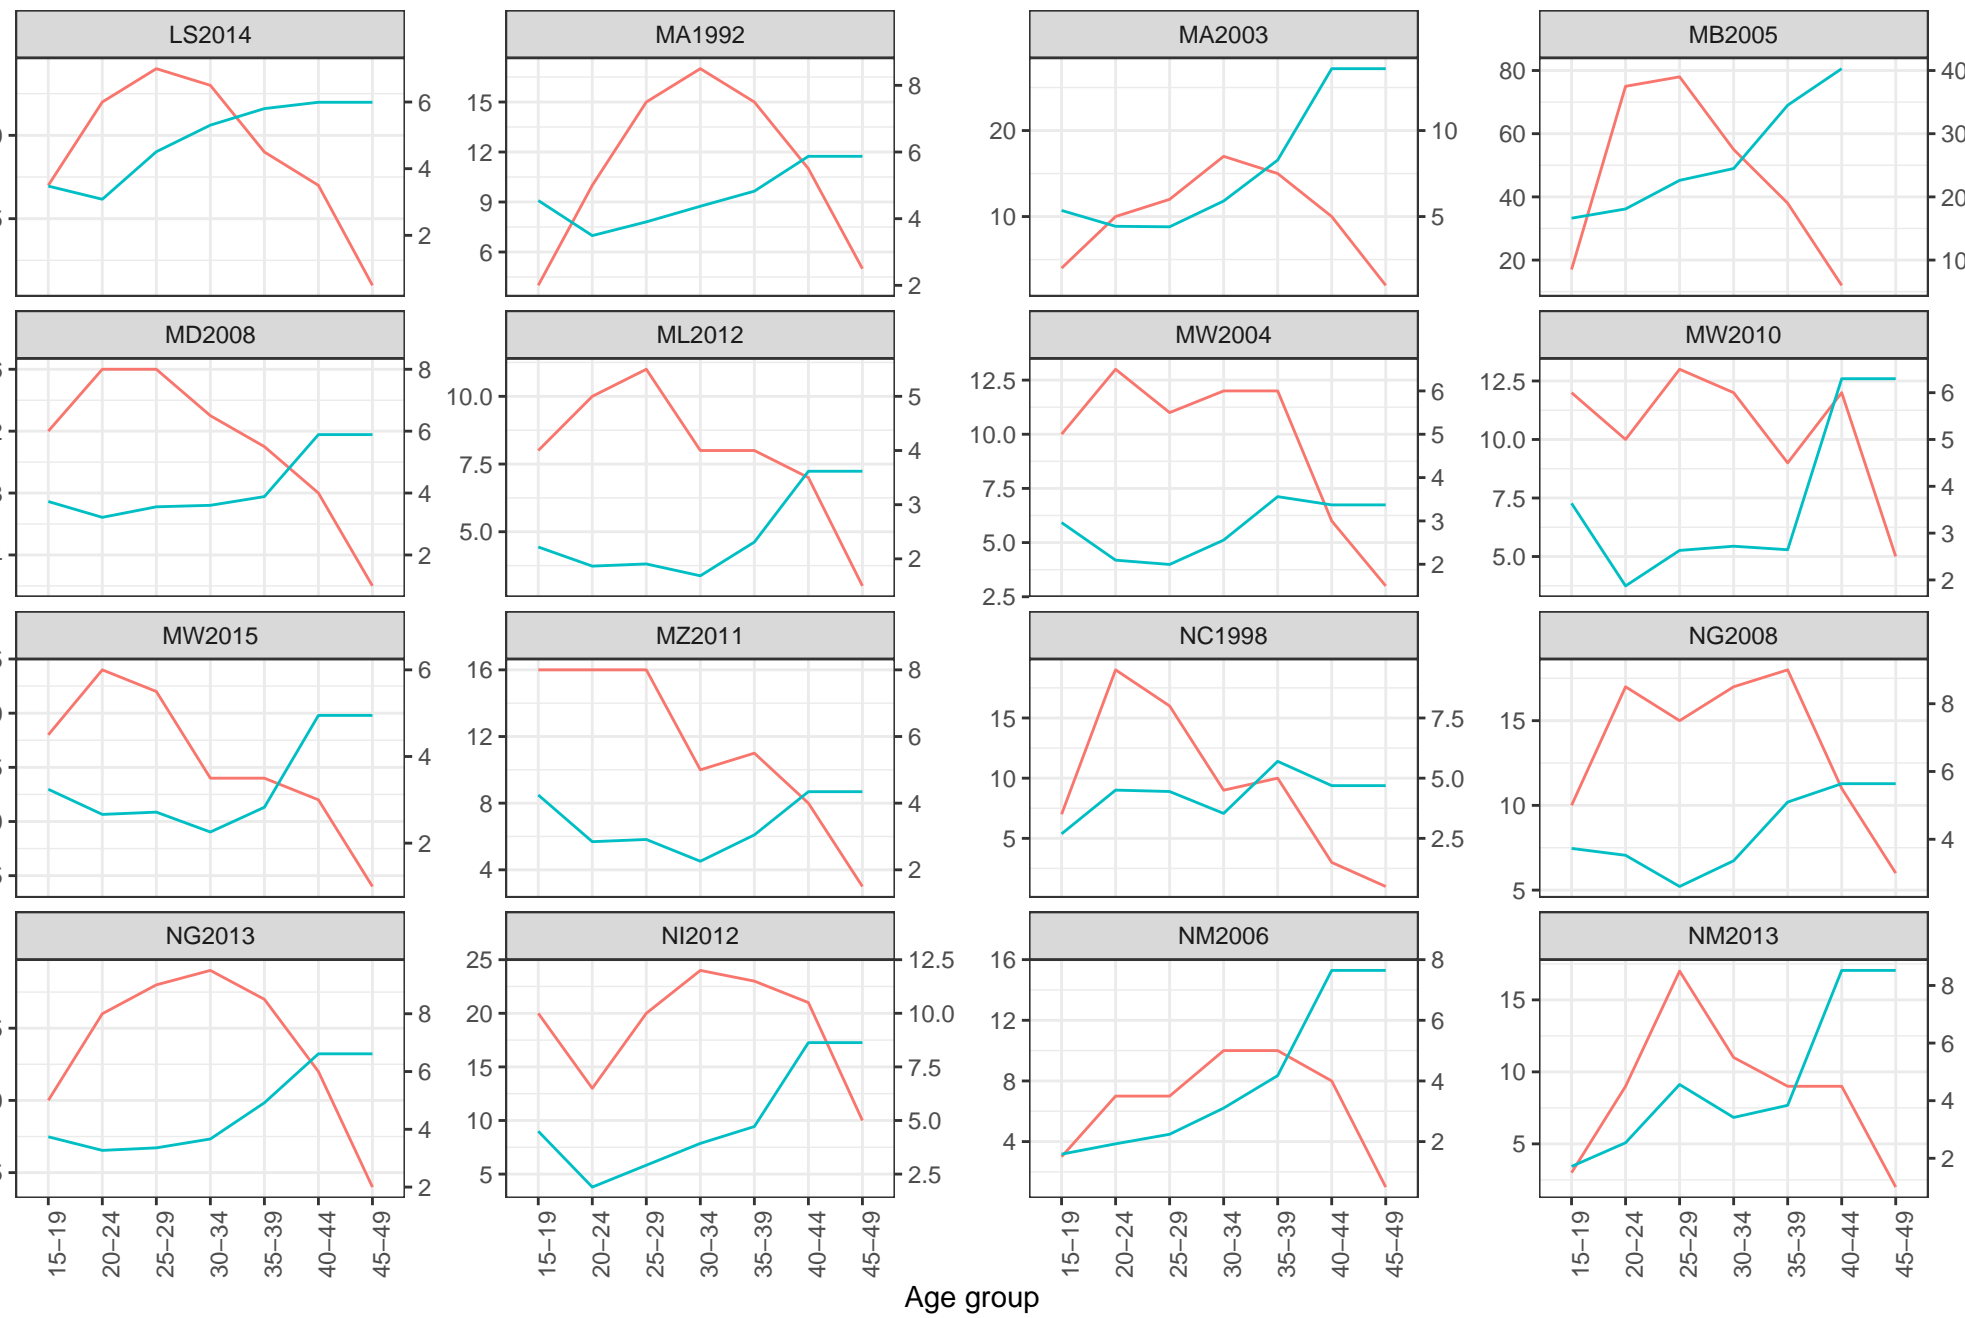

Terminated pregnancies per thousand women-years

Percentage of terminated pregnancies

— ASTR — T

Terminated pregnancies per thousand women-years

Percentage of terminated pregnancies

— ASTR — T

Terminated pregnancies per thousand women-years

Percentage of terminated pregnancies

— ASTR — T