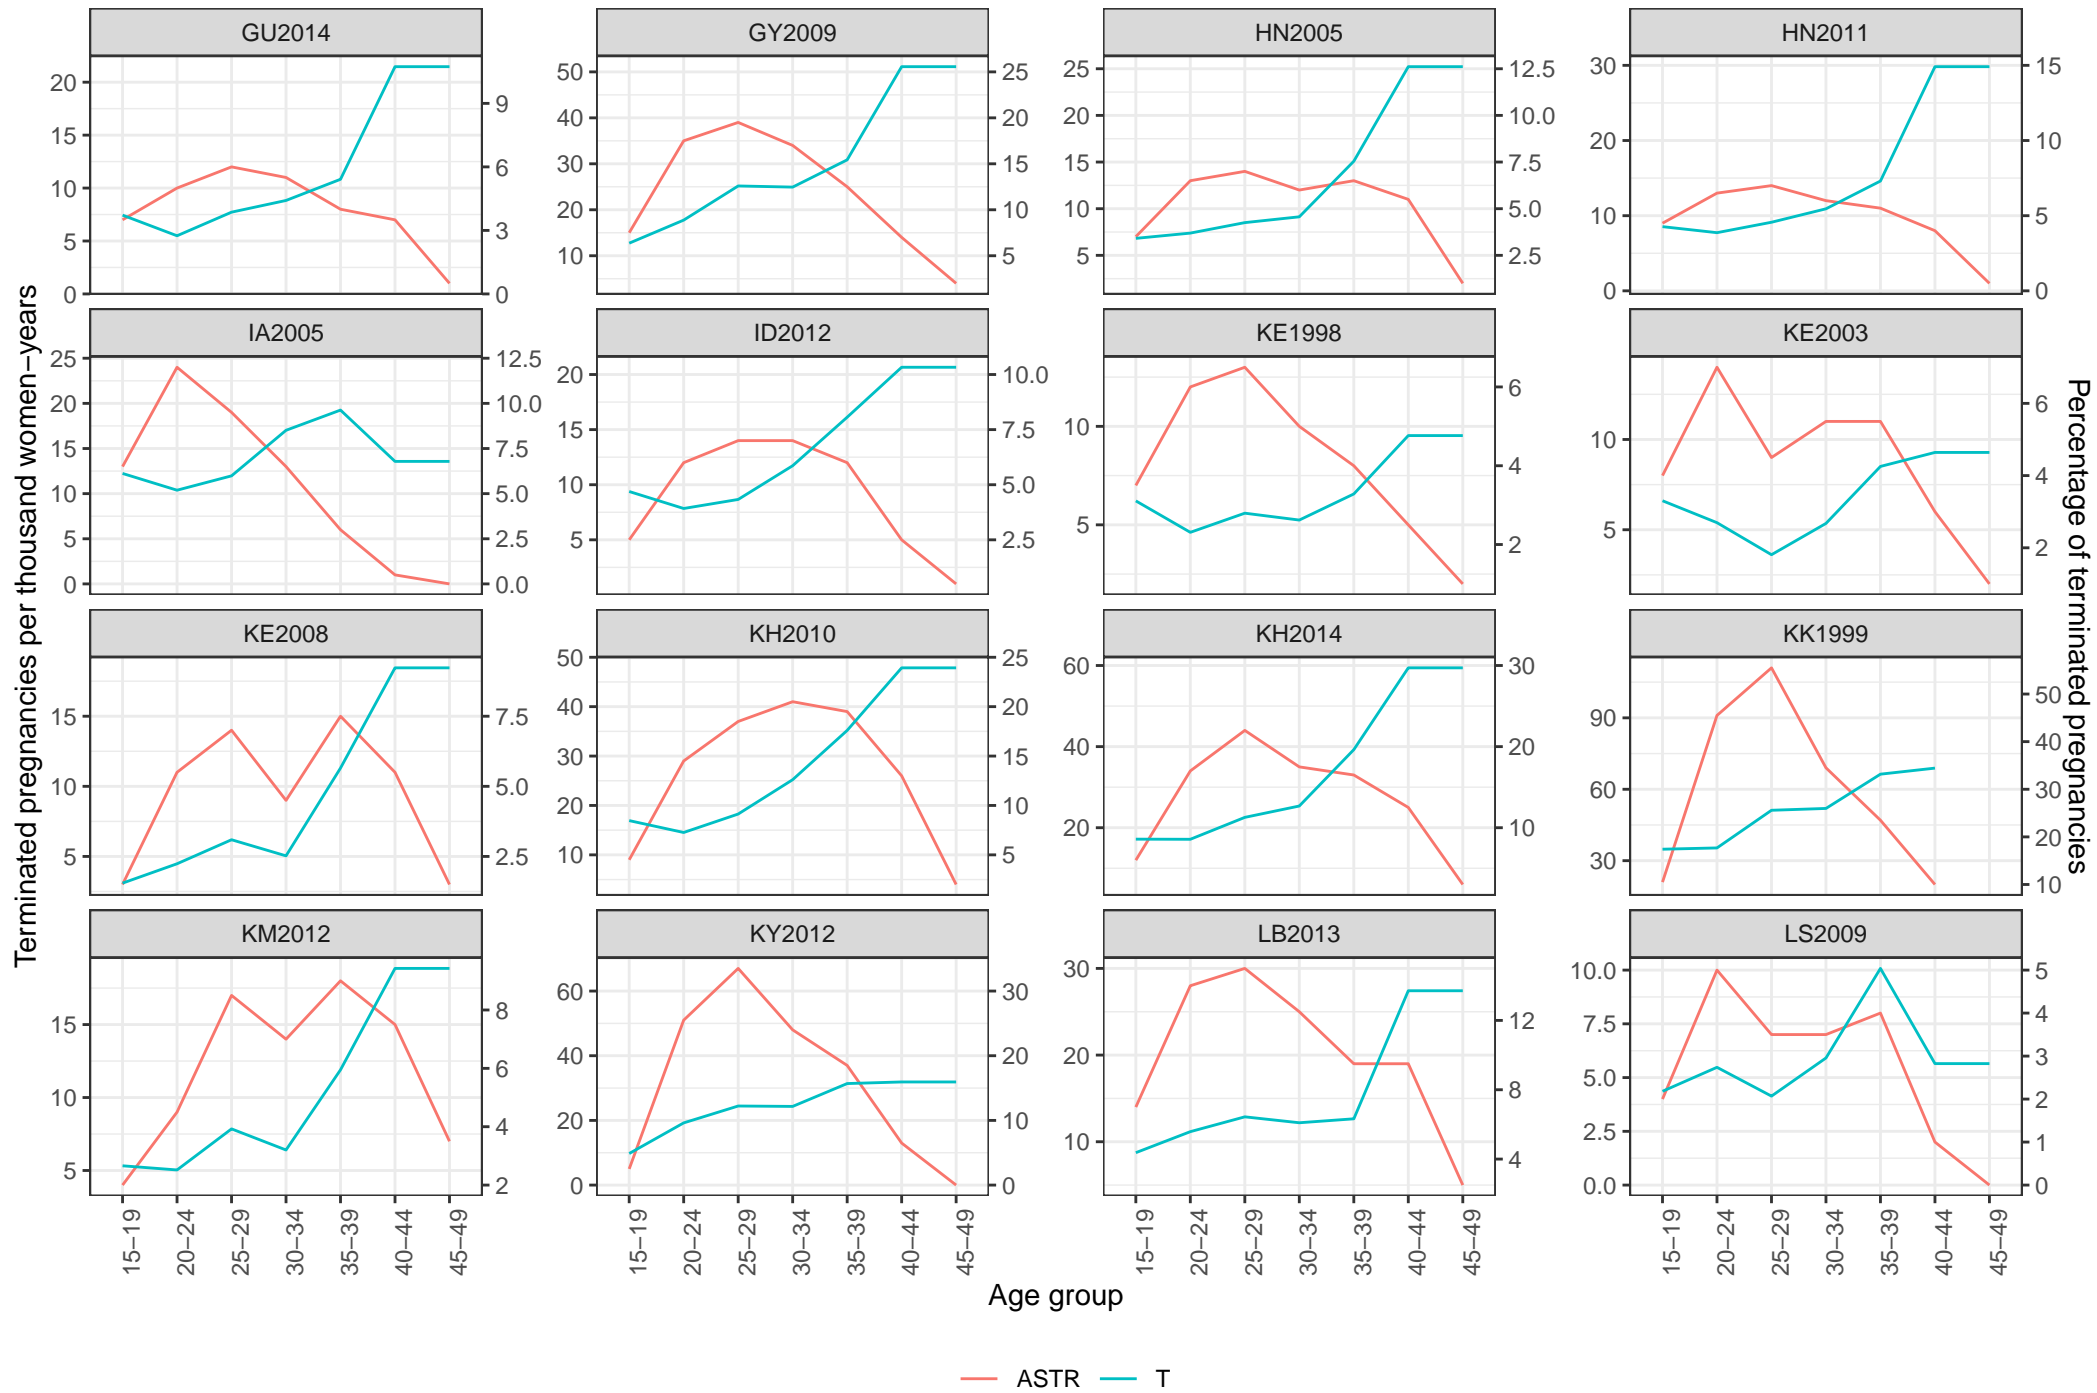

Terminated pregnancies per thousand women-years

Percentage of terminated pregnancies

— ASTR — T

Terminated pregnancies per thousand women-years

Percentage of terminated pregnancies

— ASTR — T

Terminated pregnancies per thousand women-years

Percentage of terminated pregnancies

— ASTR — T