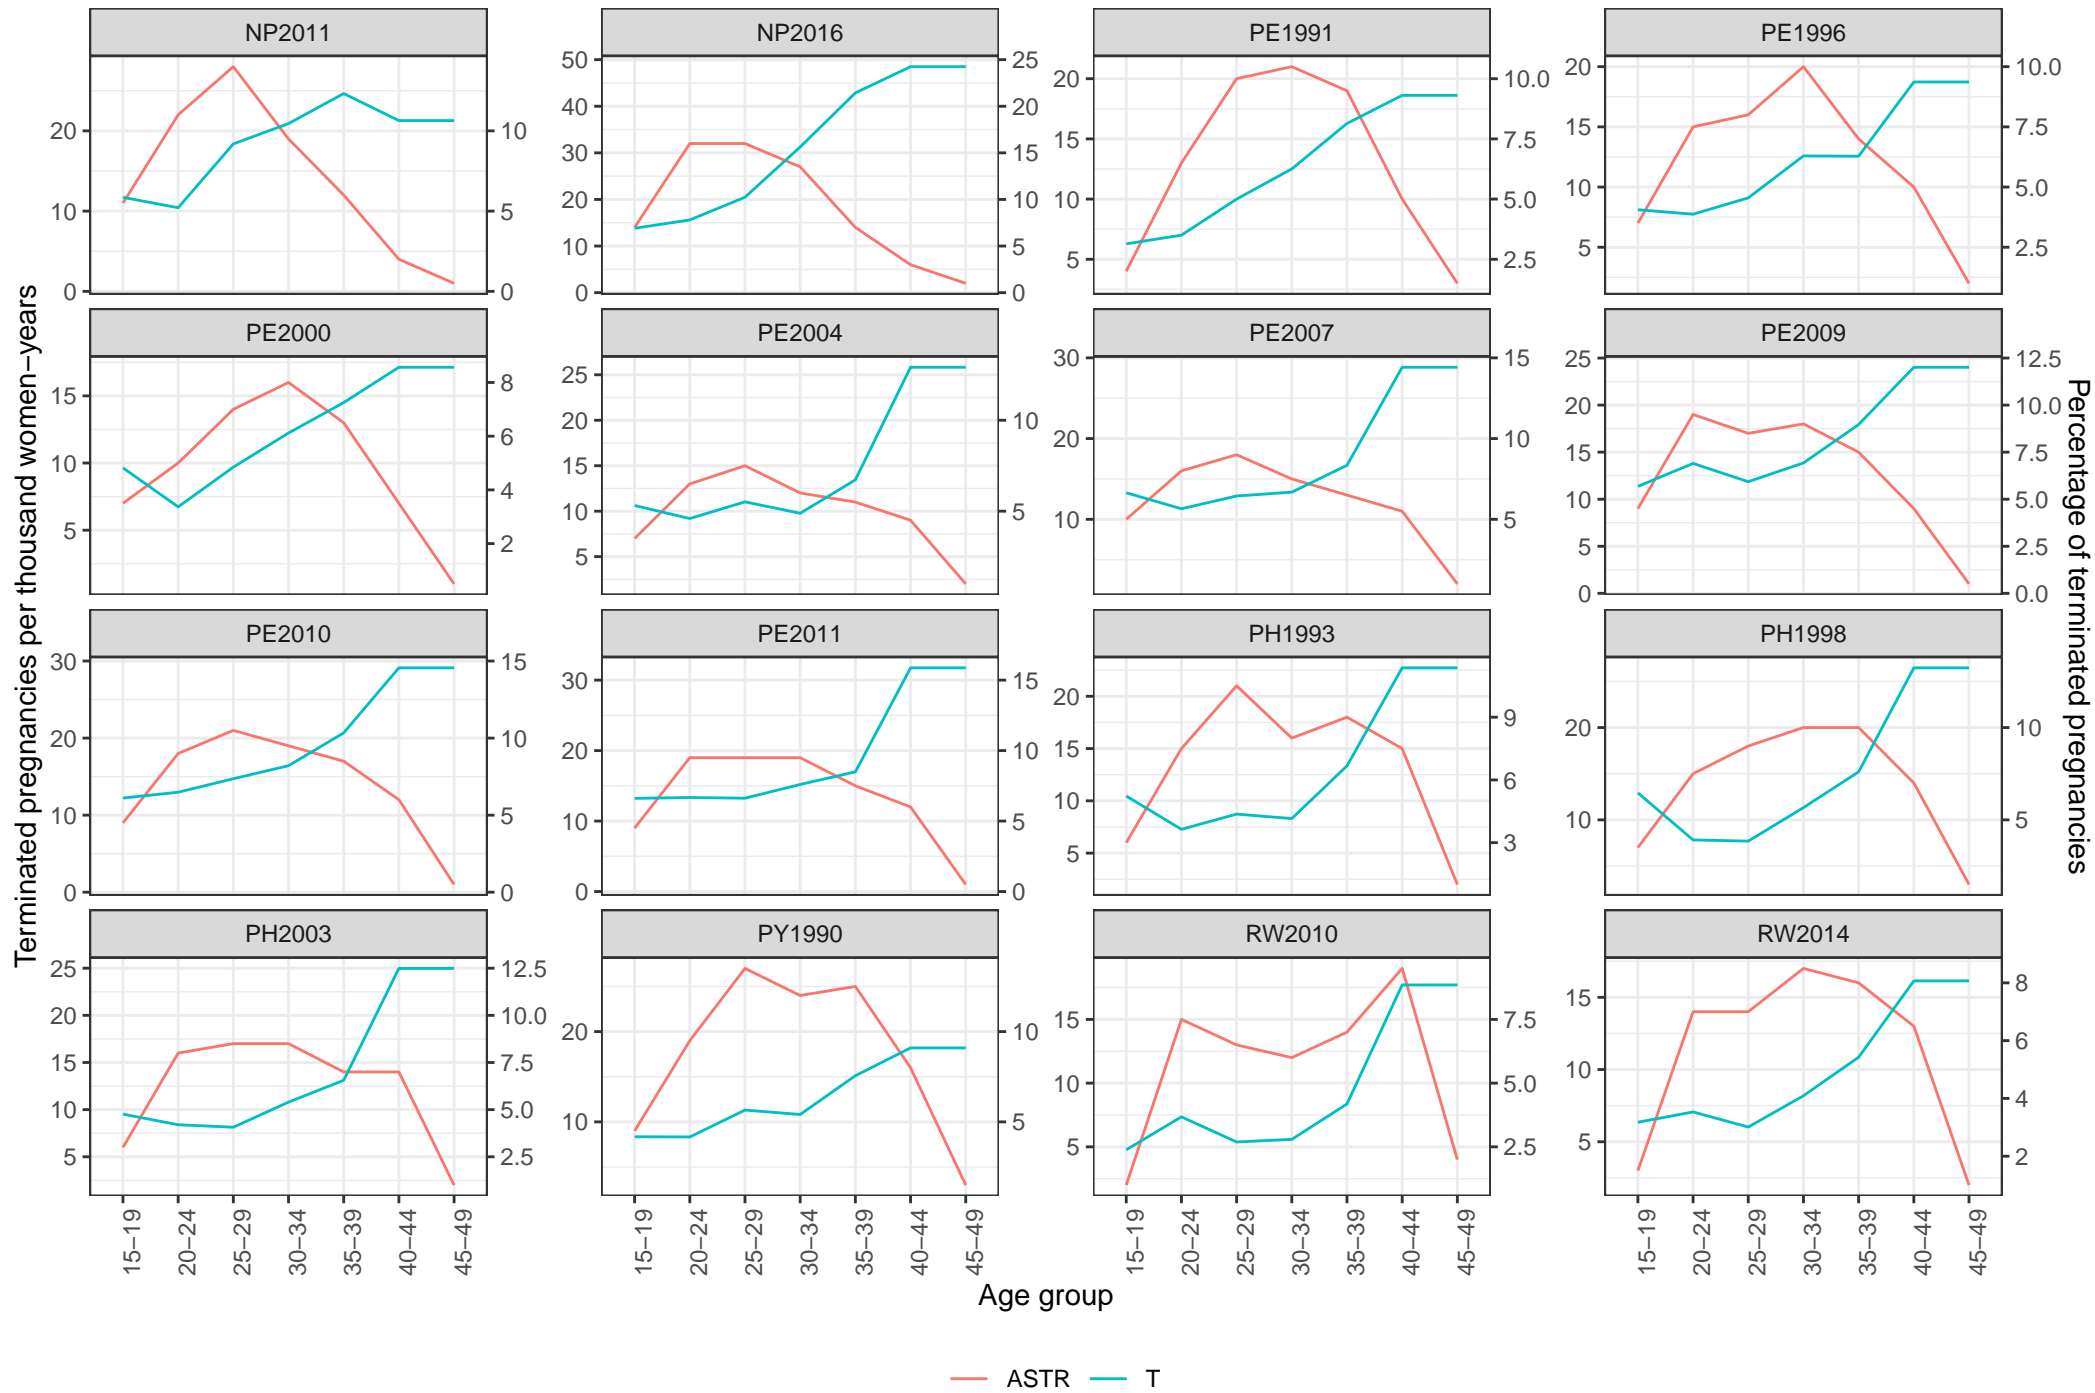

Terminated pregnancies per thousand women-years

Percentage of terminated pregnancies

— ASTR — T

Terminated pregnancies per thousand women-years

Percentage of terminated pregnancies

— ASTR — T

Terminated pregnancies per thousand women-years

Percentage of terminated pregnancies

— ASTR — T