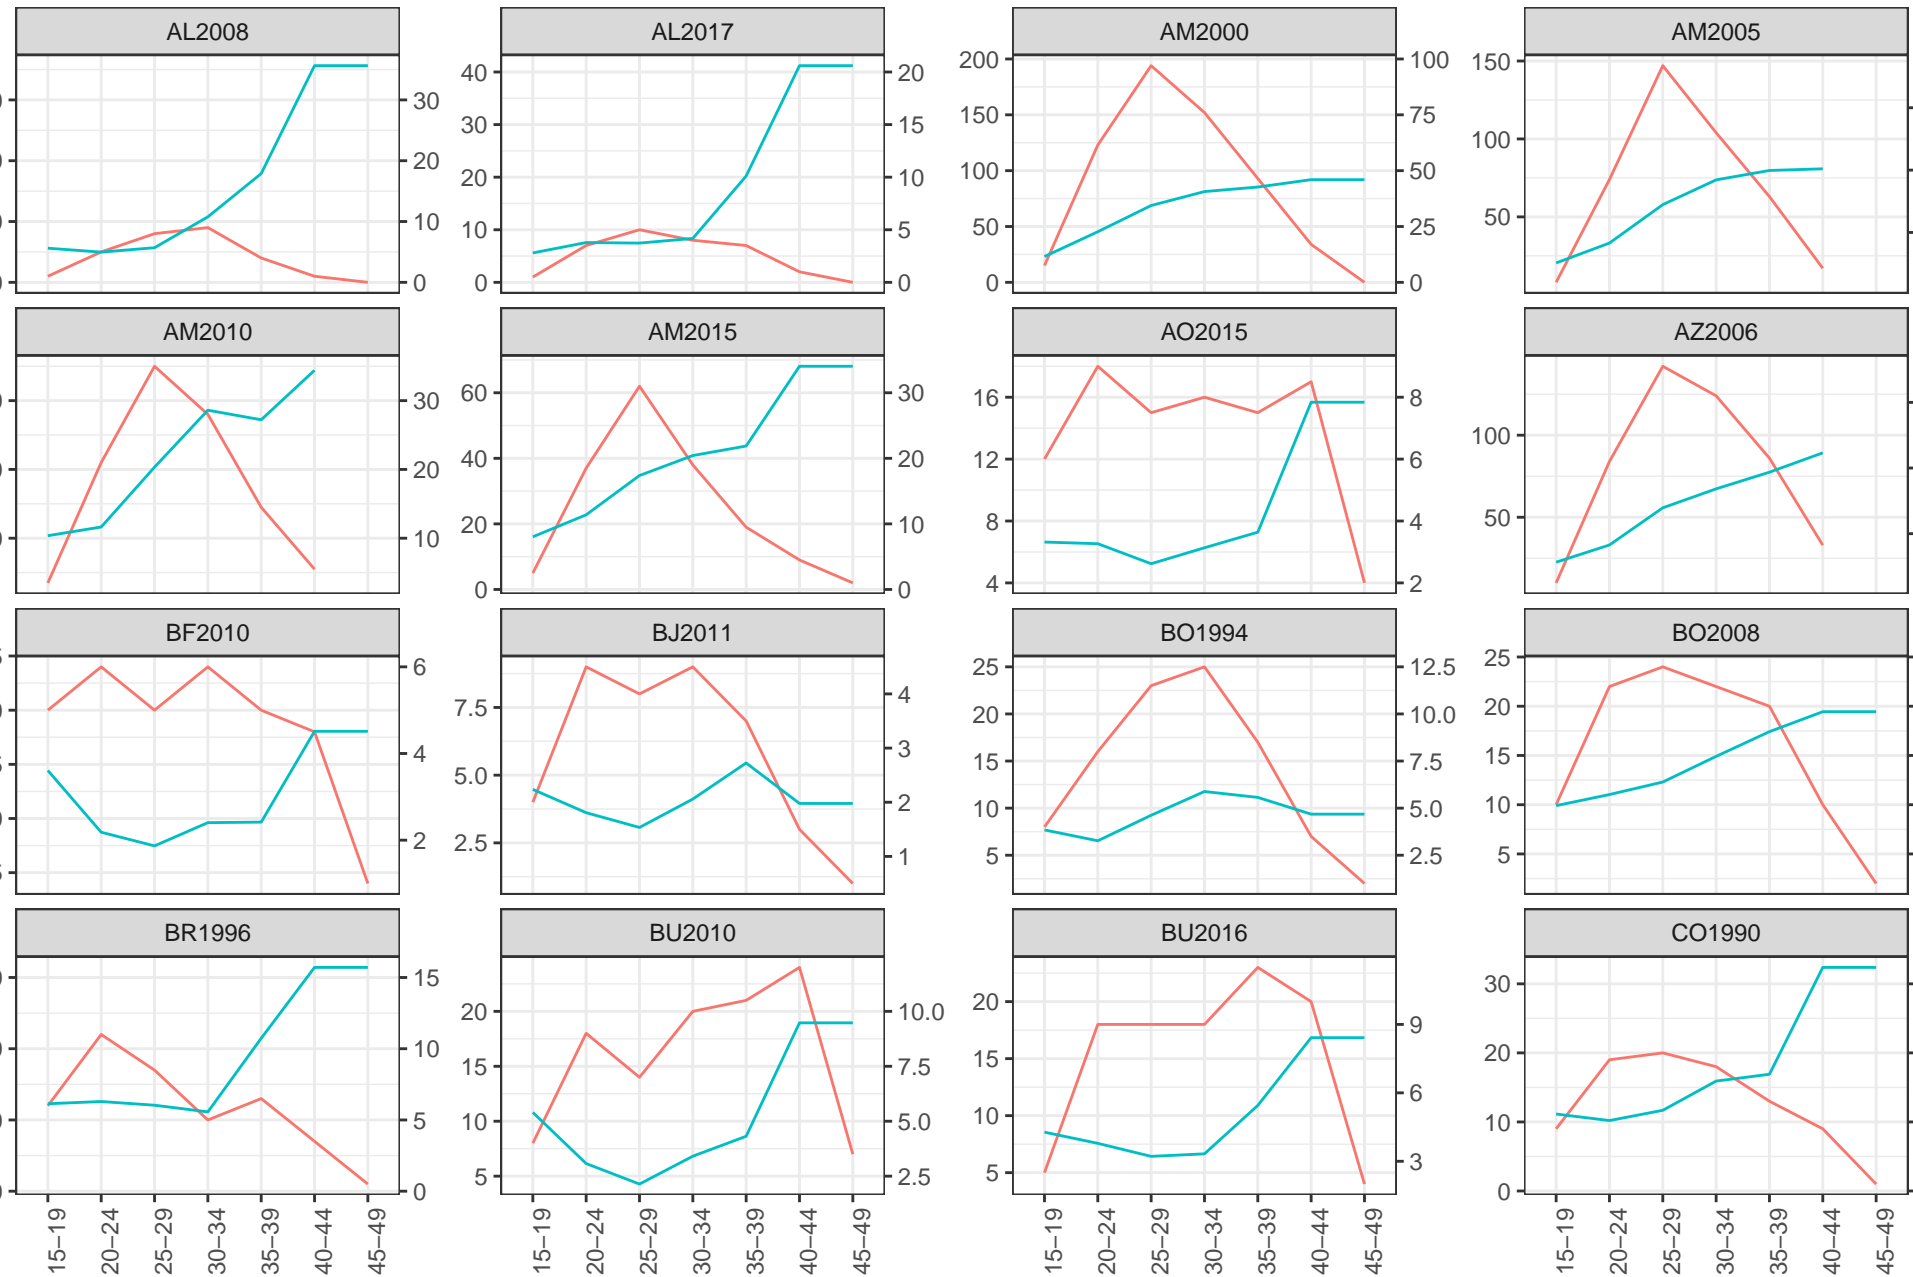

Terminated pregnancies per thousand women-years

Percentage of terminated pregnancies

— ASTR — T

Terminated pregnancies per thousand women-years

Percentage of terminated pregnancies

— ASTR — T

Terminated pregnancies per thousand women-years

Percentage of terminated pregnancies

— ASTR — T