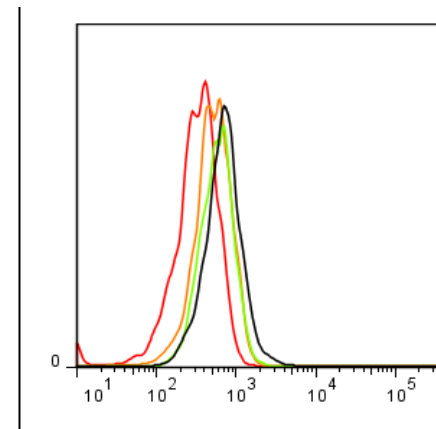

MDAMB231

24h

48h

Count

Count

PD-L1

PD-L1

b

SUM149

24h

48h

Count

Count

PD-L1

PD-L1

c

SUM159

Count

Count

PD-L1

PD-L1