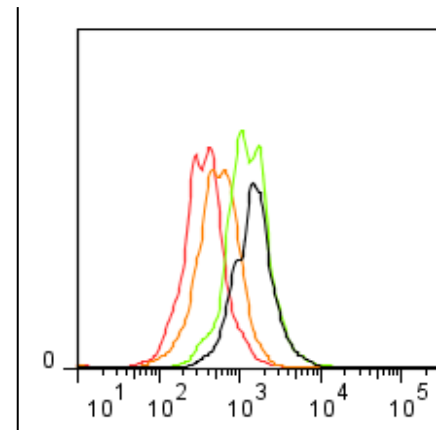

SUM149

24h

48h

Count

Count

PD-L1

PD-L1

c