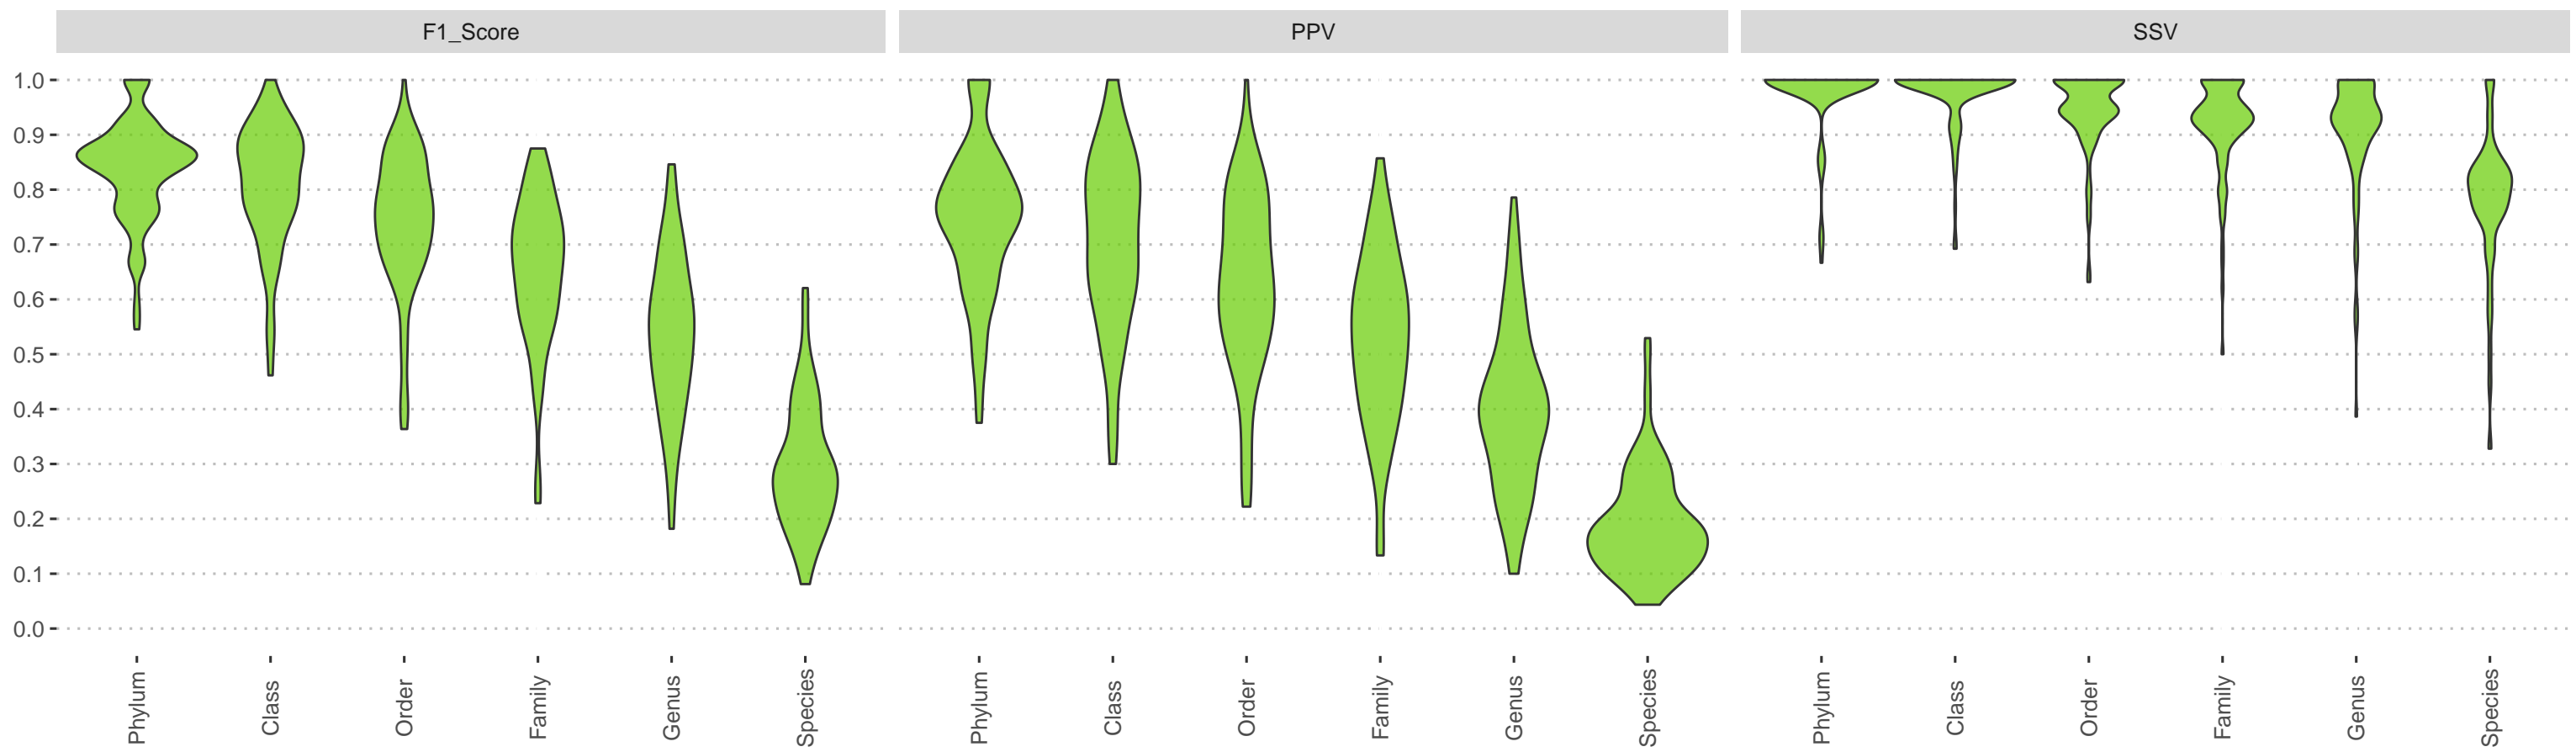

A

Unfiltered Kraken

**B**

Read Filtered Kraken (500 read minimum)