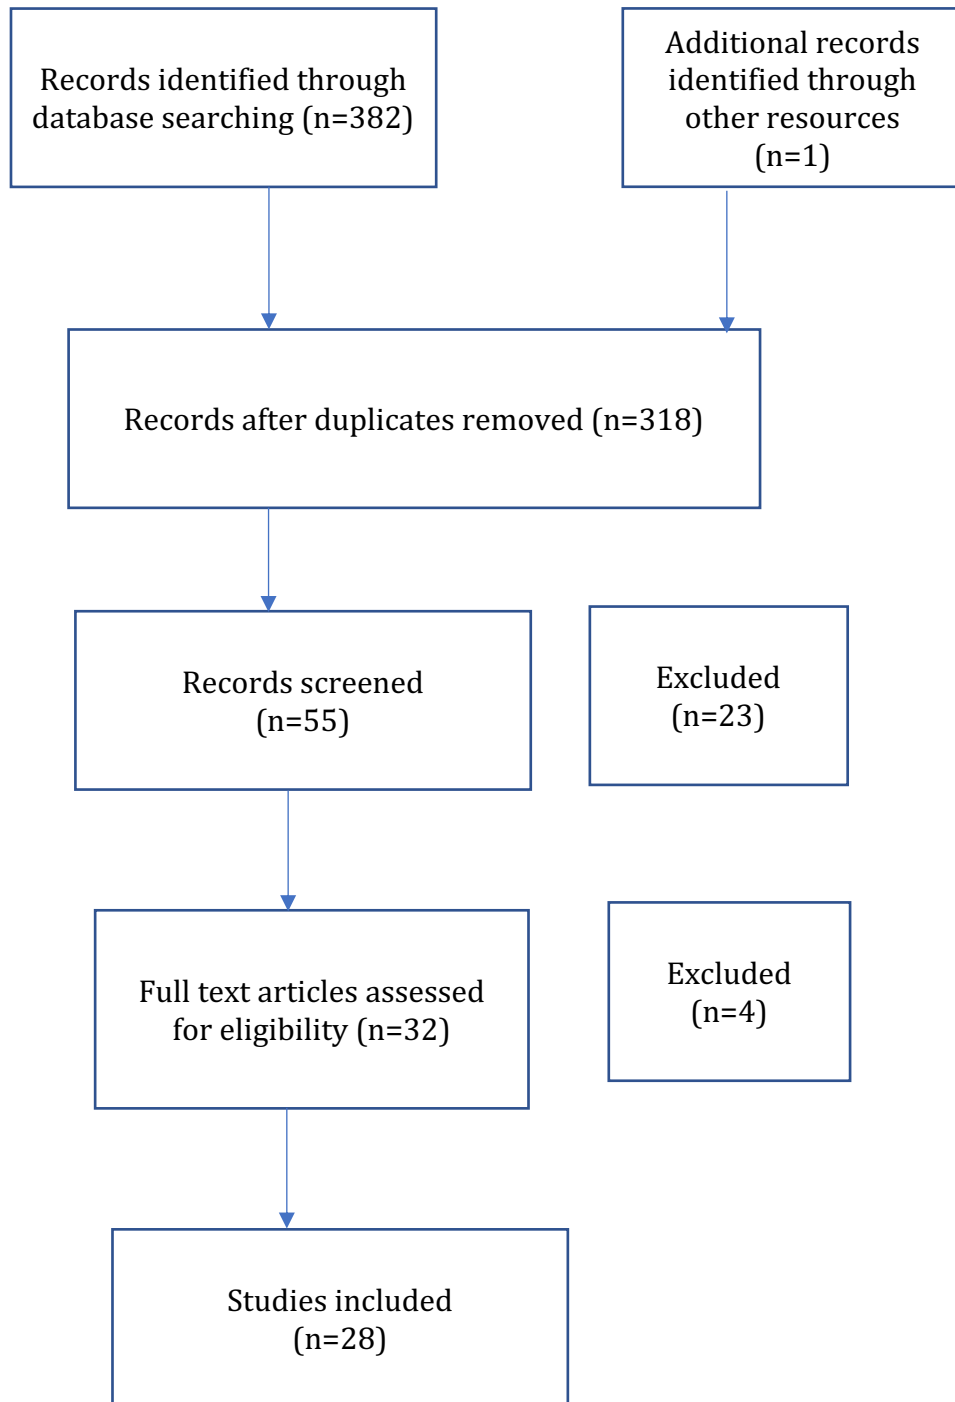

Multimedia Appendix
Scoping Review Flow Chart

This is a Multimedia Appendix to a full manuscript published in the J Med Internet Res.
For full copyright and citation information see <http://dx.doi.org/10.2196/jmir.12504>