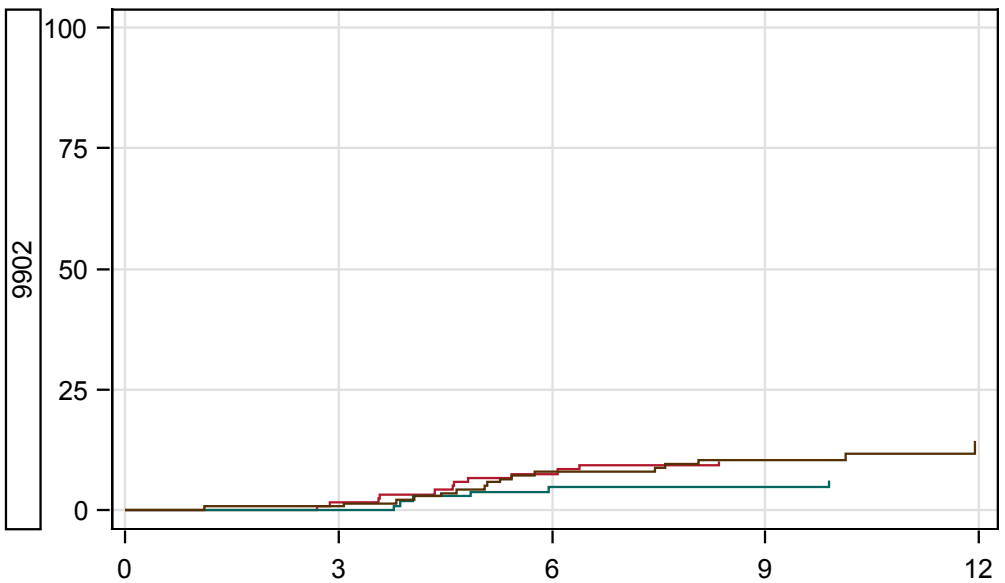

Local Failure

Time Since Randomization (Years)