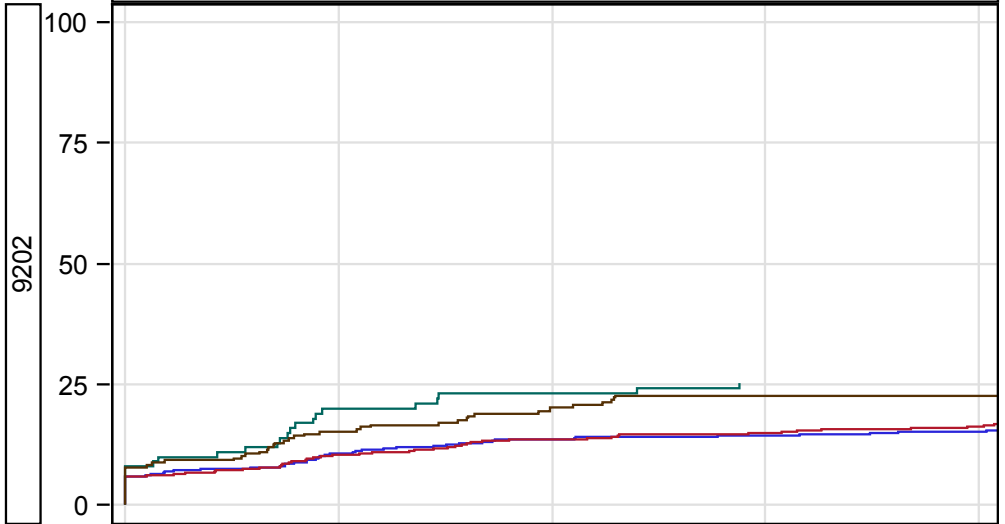

Local Failure

Time Since Randomization (Years)