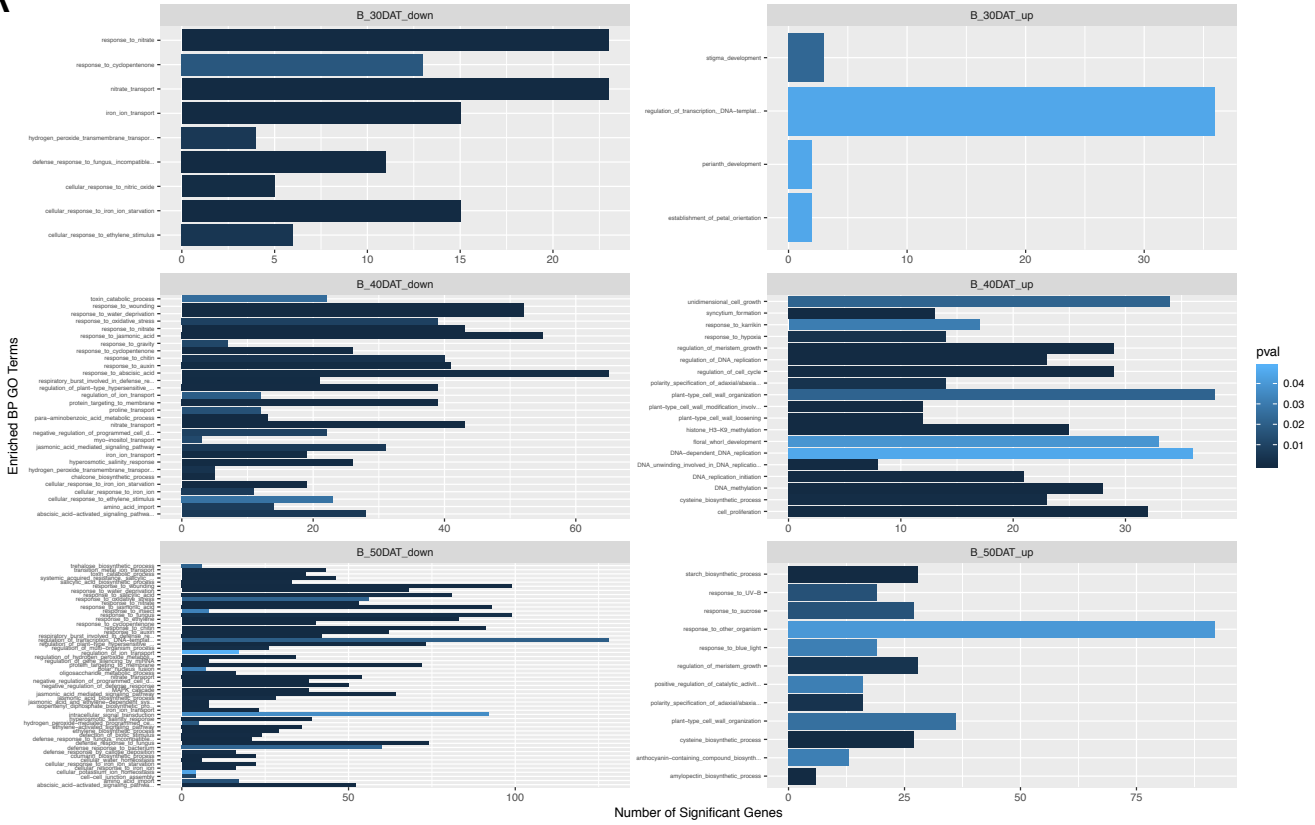

A

Beaugard SR vs FR Enriched BP GO Terms

B

Tanzania SR vs FR Enriched BP GO Terms