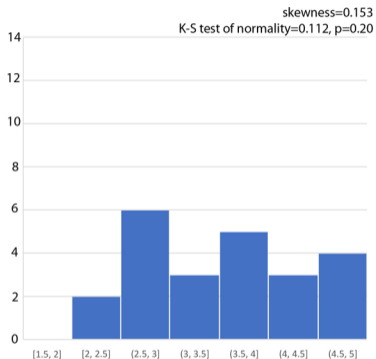

OCD

Controls

Urge ratings [bins]