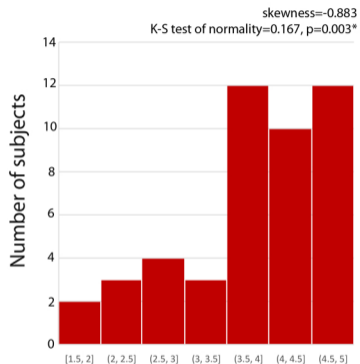

OCD

Controls

Urge ratings [bins]