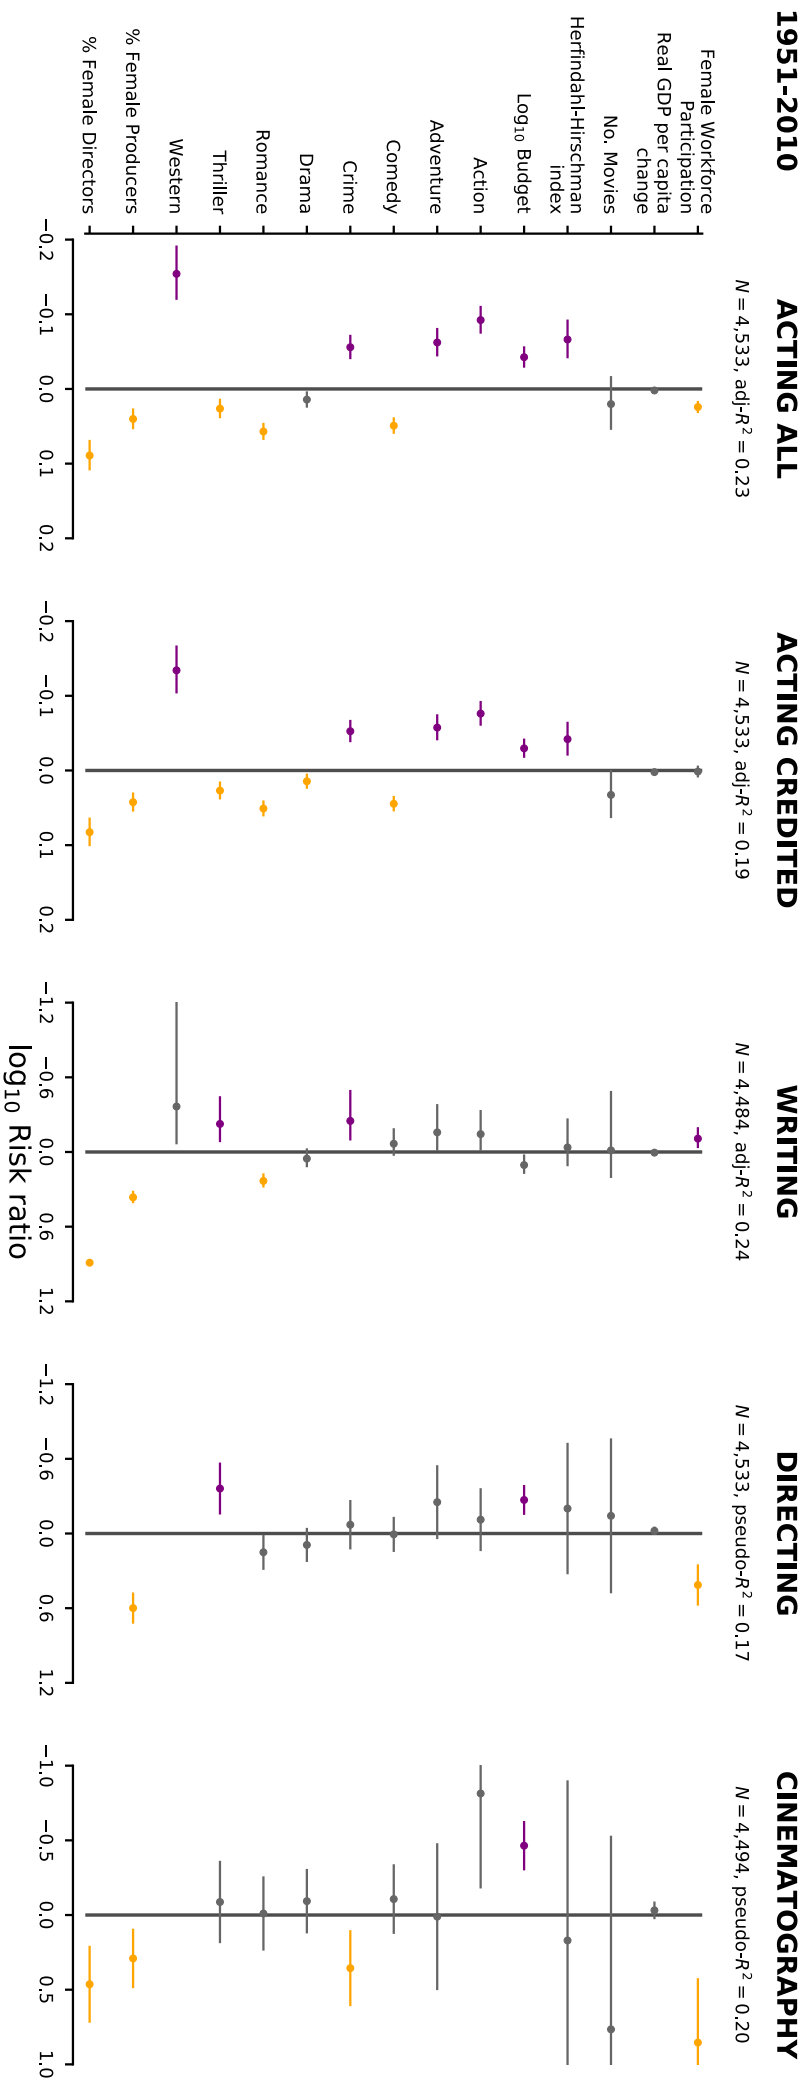

1941-2010

ACTING ALL

ACTING CREDITED

WRITING

DIRECTING

CINEMATOGRAPHY

1961-2010

ACTING ALL

ACTING CREDITED

WRITING

DIRECTING

CINEMATOGRAPHY

1971-2010

ACTING ALL

N = 3,664, adj-R² = 0.21

ACTING CREDITED

N = 3,664, adj-R² = 0.19

WRITING

N = 3,620, adj-R² = 0.27

DIRECTING

N = 3,664, pseudo-R² = 0.13

CINEMATOGRAPHY

N = 3,638, pseudo-R² = 0.16

1956-2000

CINEMATOGRAPHY

N = 2,896, pseudo-R² = 0.24