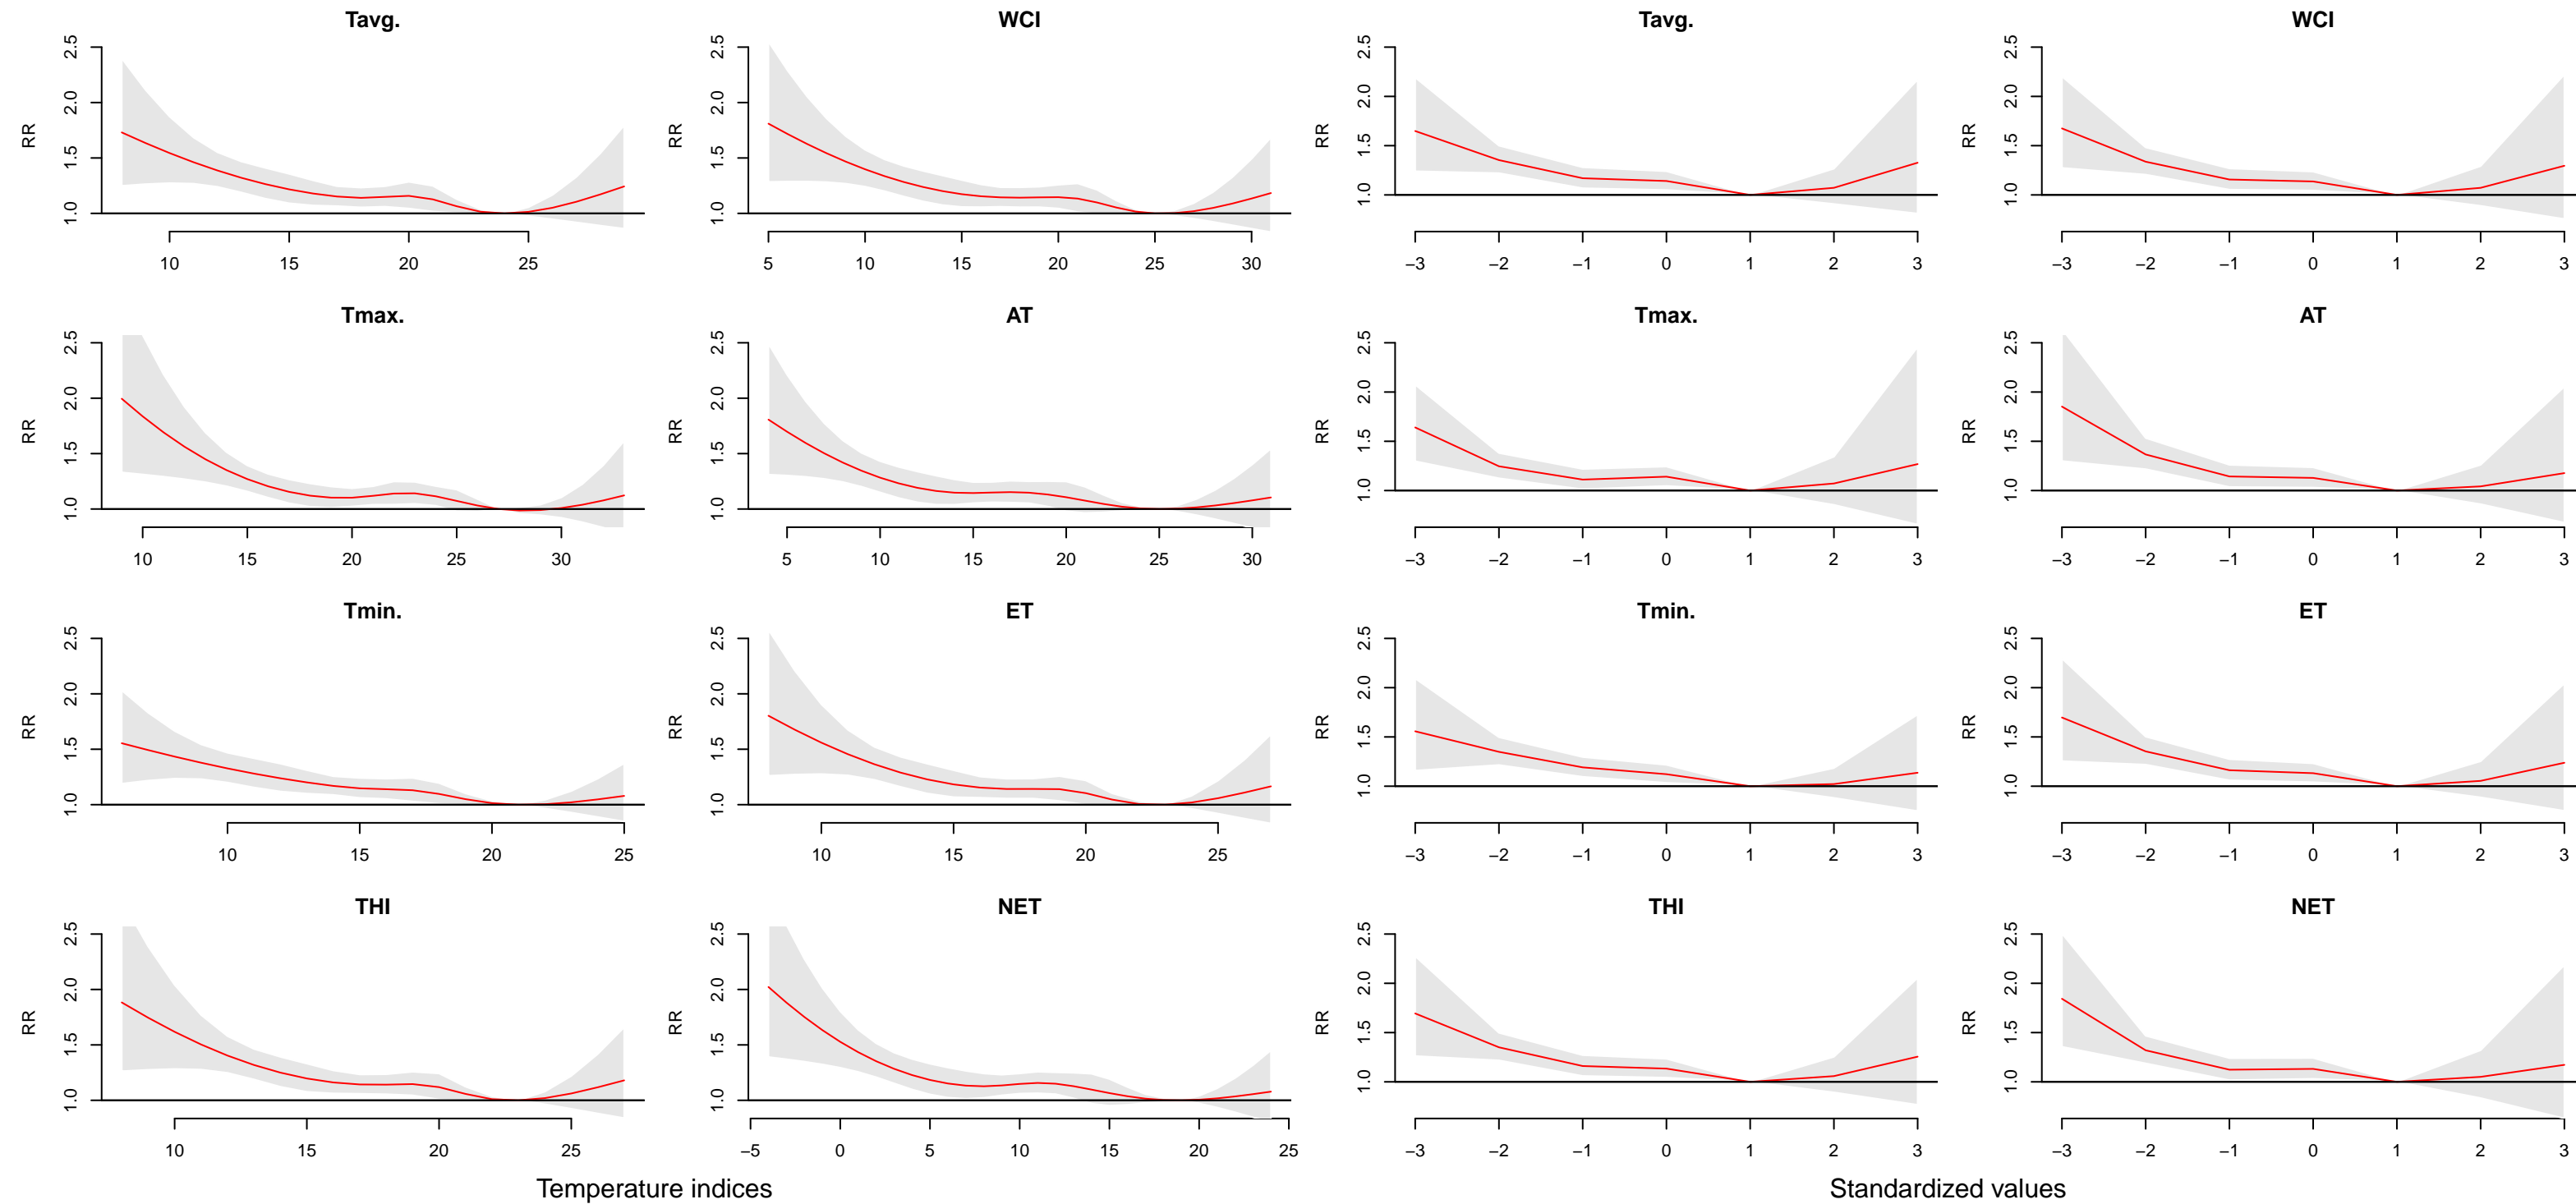

Central Taiwan

Temperature indices

Standardized values